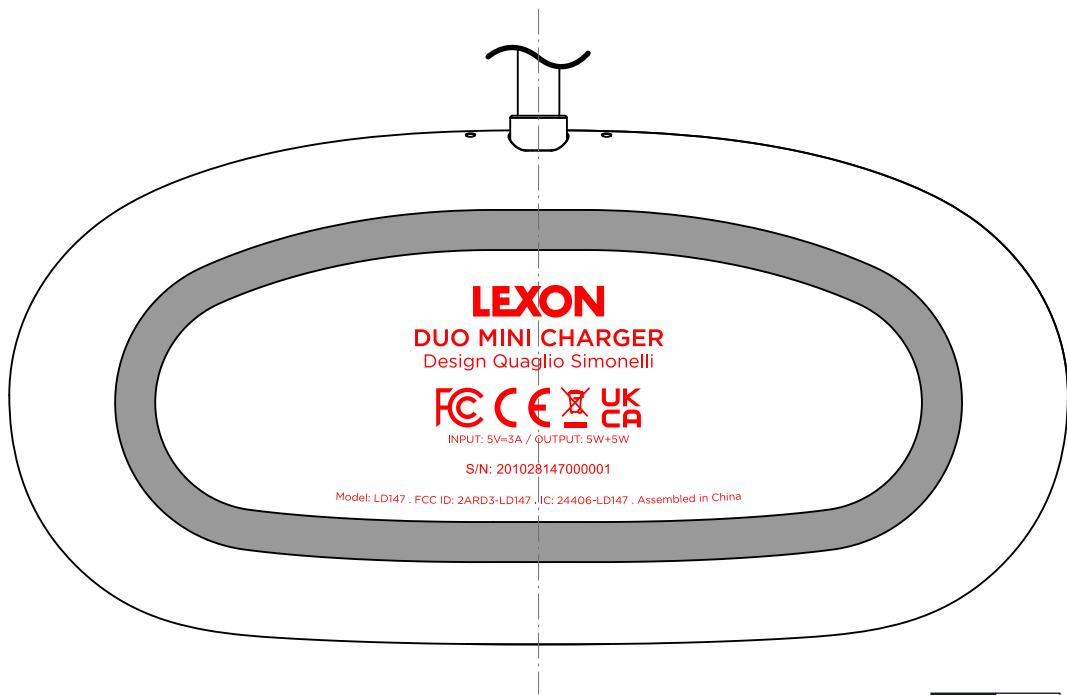

ARTWORK
LD147 - DUO MINI CHARGER

LASER PRINTING

Échelle / Scale
1/1 mm

SERIAL NUMBER is for reference only.
The final number will change according to communicated rules and
will be different on each product assembled