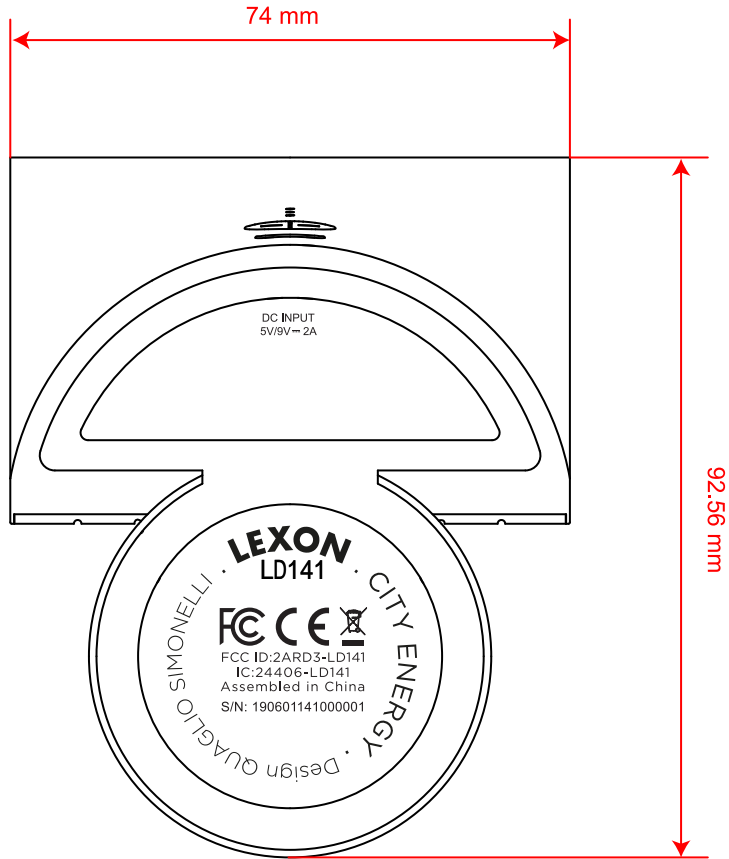

ARTWORK
LD141 - CITY ENERGY

Echelle
/ Scale
1/1 mm

LASER