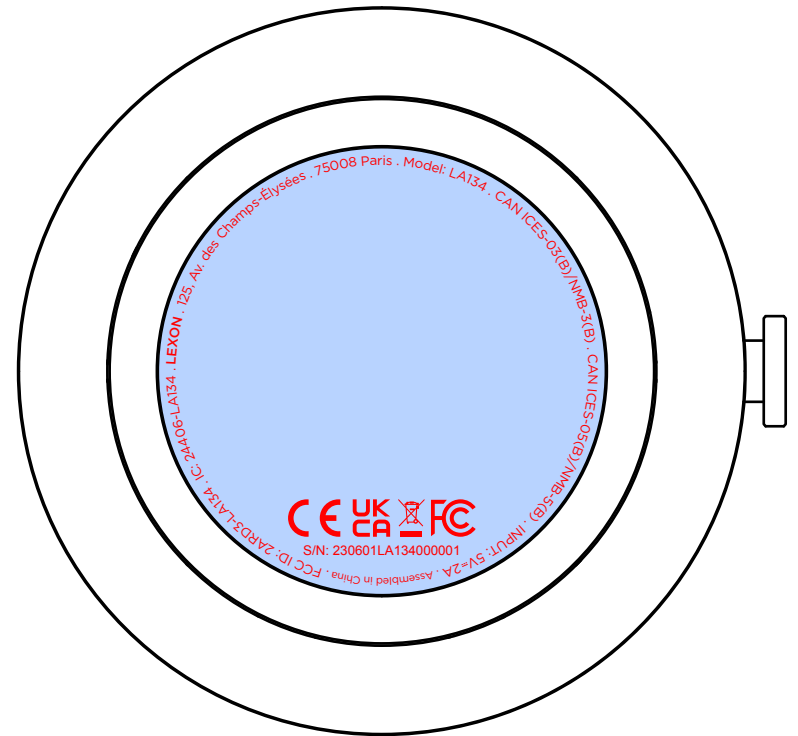

ARTWORK
LA134 - TERRACE+

DEBOSSÉ

LASER PRINTING

SERIAL NUMBER is for reference only.
The final number will change according to communicated rules and
will be different on each product assembled