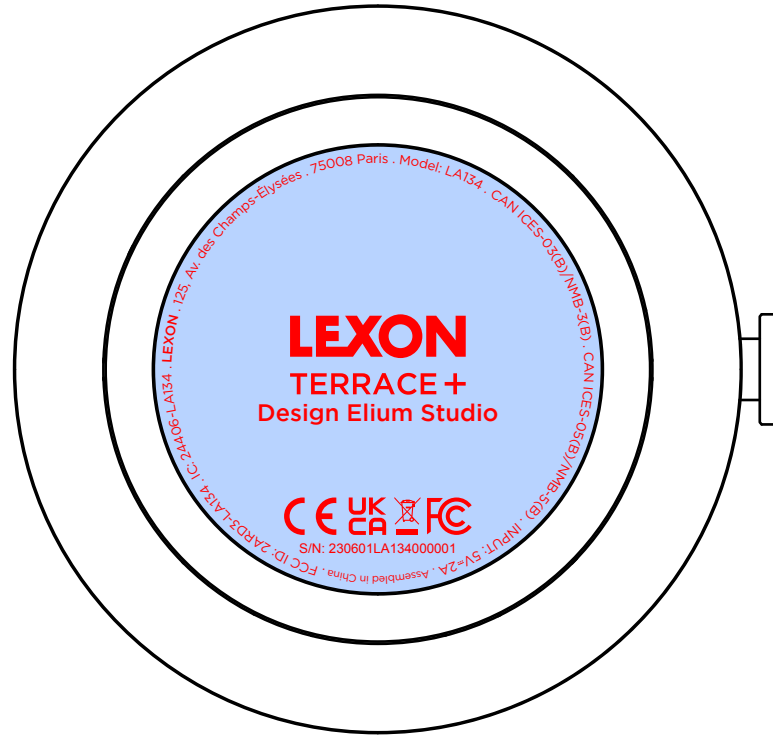

ARTWORK
LA134 - TERRACE+

DEBOSSÉ

LASER PRINTING

SERIAL NUMBER is for reference only.
The final number will change according to communicated rules and
will be different on each product assembled