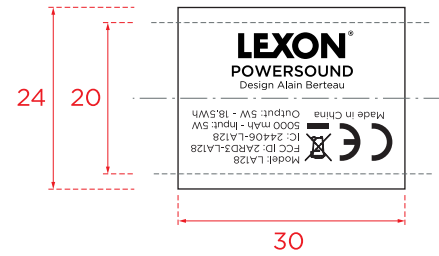

ARTWORK / TAG  
LA128 - SOFTPOWER - POWERSOUND

Échelle / Scale  
1/1 mm

Échelle / Scale  
2/1 mm

label location