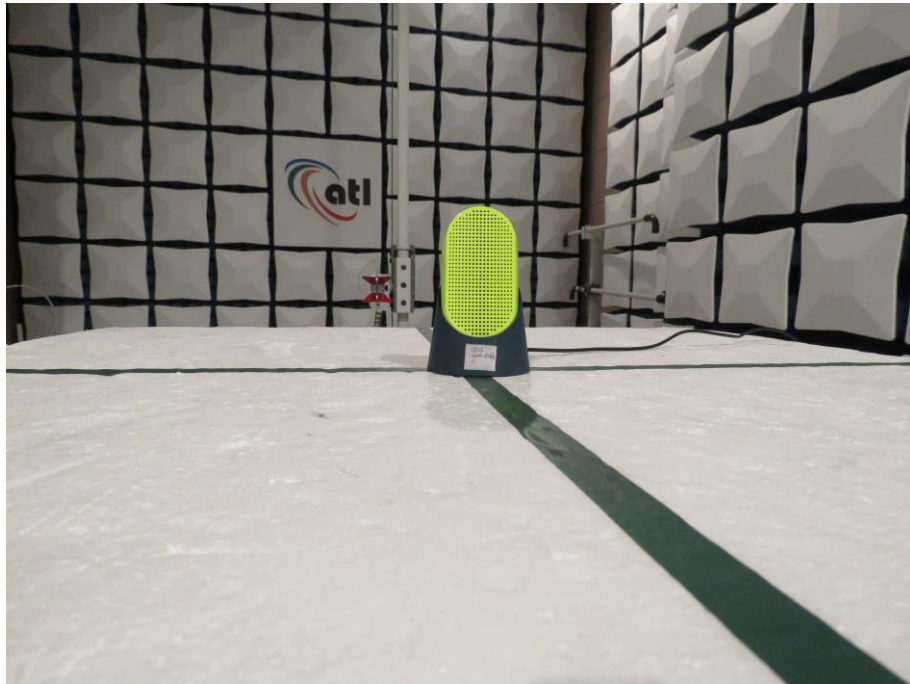

## Test Setup Photographs

### Radiated Emission

Test Mode: Mode 1

Description: Front View \_ Below 1 GHz

Description: Back View \_ Below 1 GHz

Test Mode: Mode 1

Description: Front View \_ Above 1 GHz

Description: Back View \_ Above 1 GHz