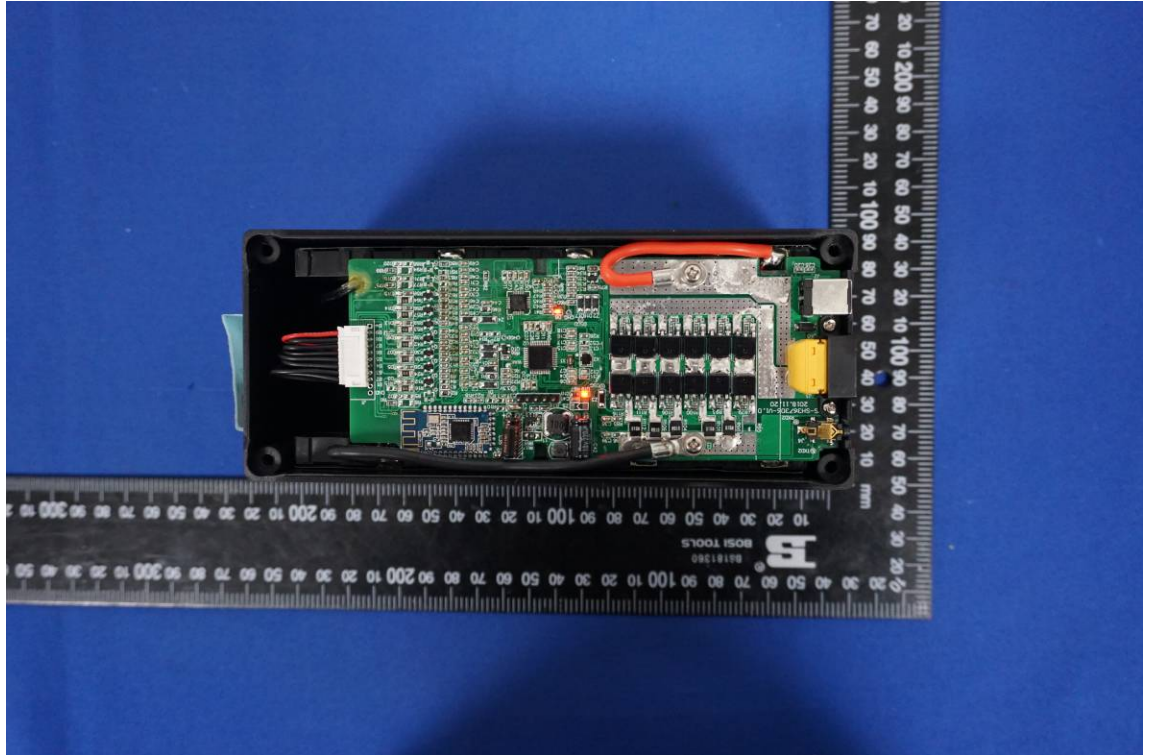

Internal Photo

Model : C74-100B

BT Antenna