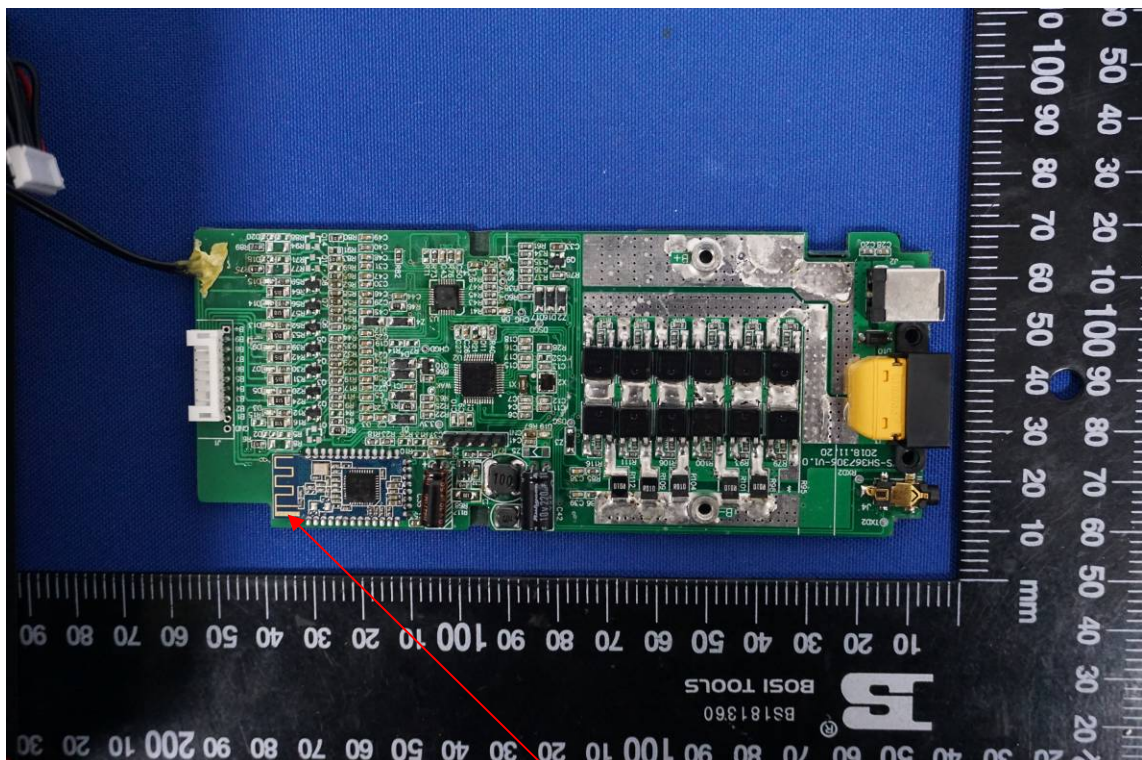

Internal Photo

Model : C74-100B

BT Antenna