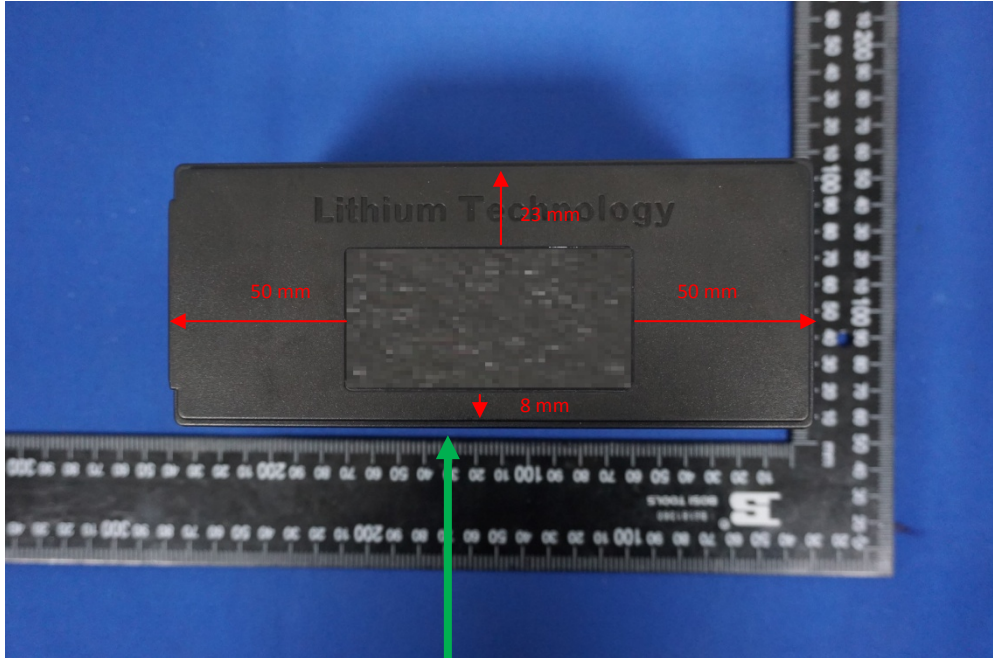

Label and label location

Model : C74-100B

40 mm