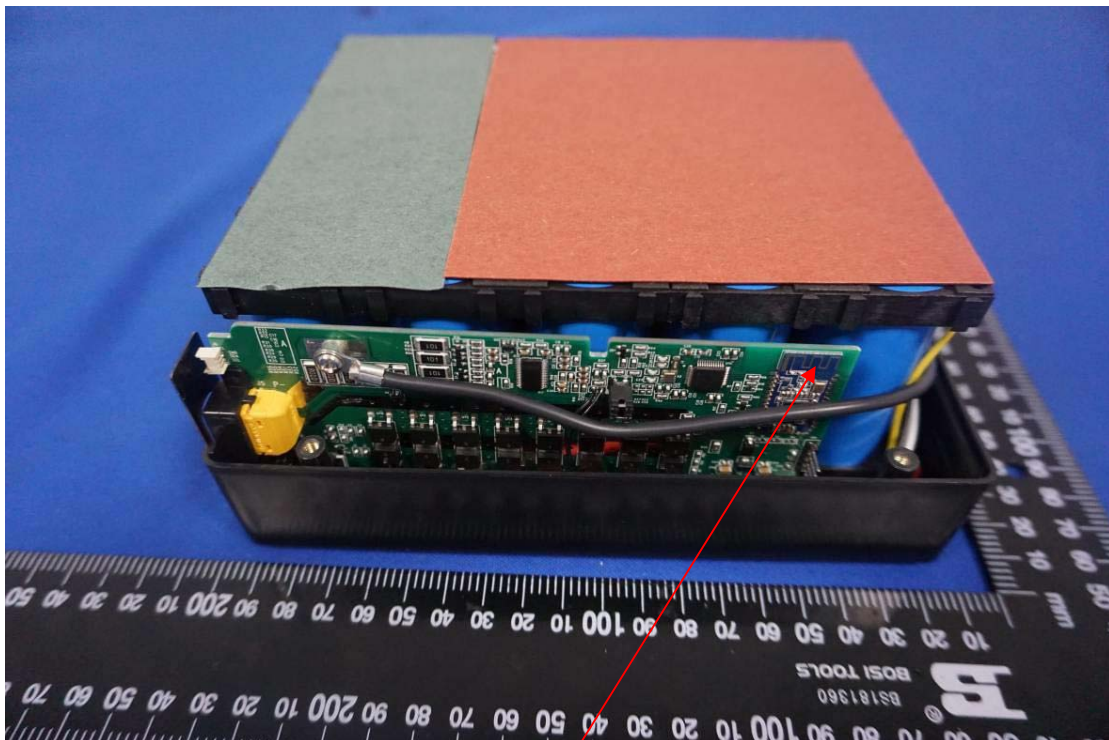

Internal Photo

Model : C45-300B

BT Antenna