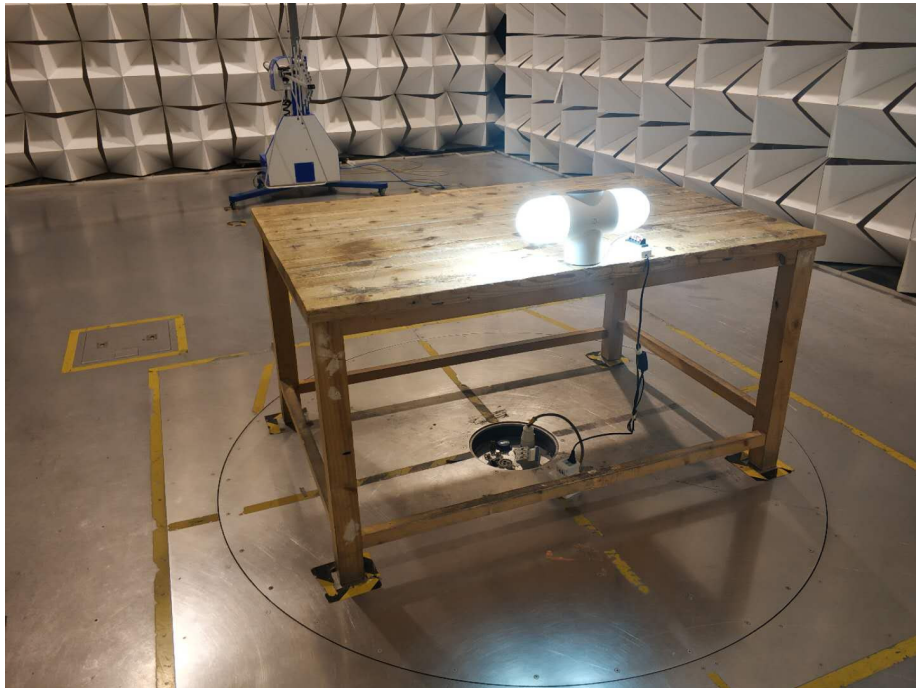

## Photographs –Test Setup Photos

### Photograph-Conducted Emissions Test Setup Photos

### Photograph – Radiation Spurious Emission Test Setup Photos

9 kHz to 30 MHz

Reference No.: WTF18S08120839-3W

From 30 MHz to 1GHz

Above 1GHz