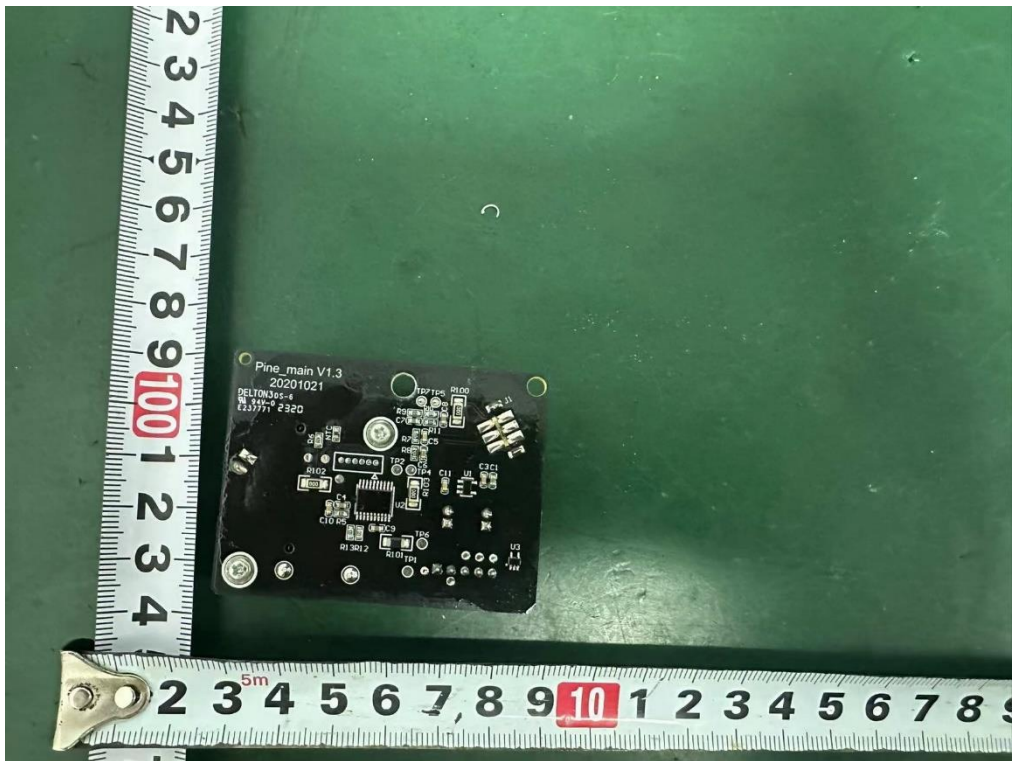

Internal Photos  
M/N: LAP-V201S-WUS

Internal Photos  
M/N: LAP-V201S-WUS

**Internal Photos**  
M/N: LAP-V201S-WUS

**Internal Photos**  
M/N: LAP-V201S-WUS

**Internal Photos**

M/N: LAP-V201S-WUS

Bluetooth/  
Wi-Fi  
Antenna