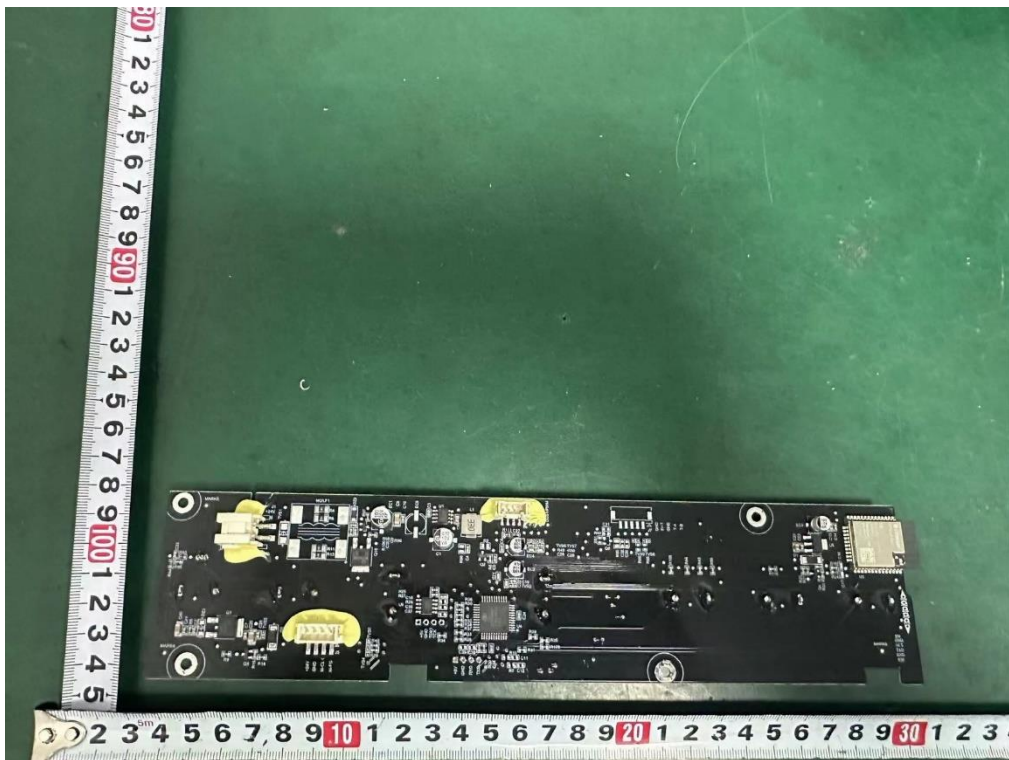

Internal Photos  
M/N: LAP-V201S-WUS

Internal Photos  
M/N: LAP-V201S-WUS

**Internal Photos**  
M/N: LAP-V201S-WUS

**Internal Photos**  
M/N: LAP-V201S-WUS

**Internal Photos**

M/N: LAP-V201S-WUS

Bluetooth/  
Wi-Fi  
Antenna