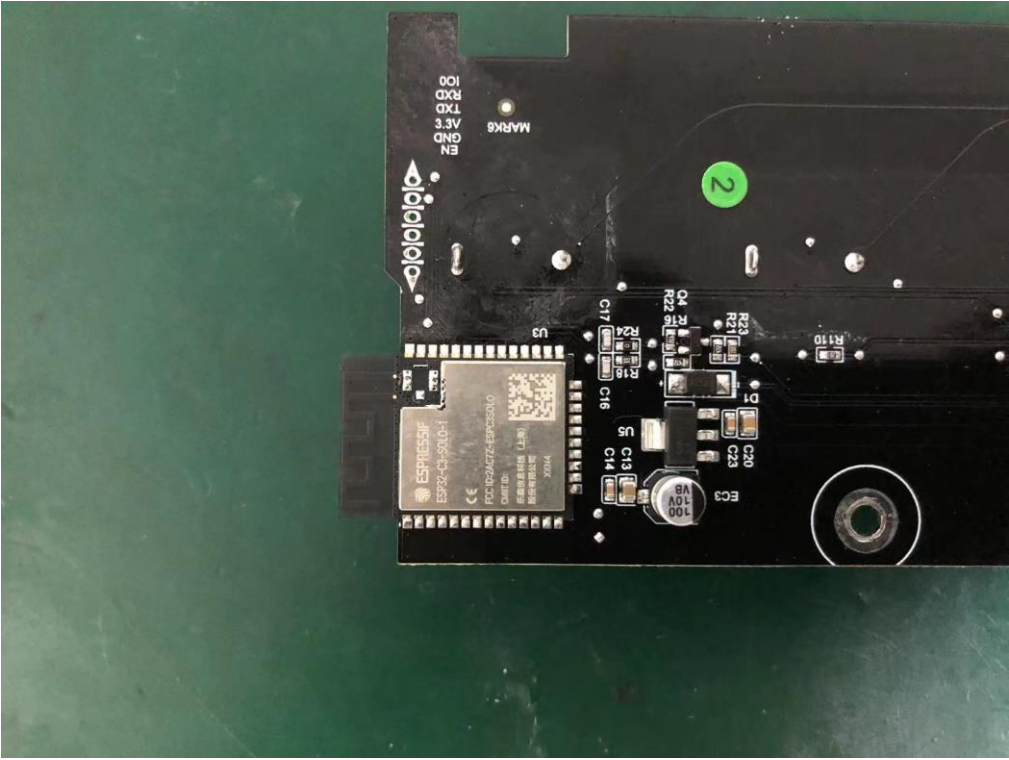

Internal Photos
M/N: LAP-V201S-WUS

Internal Photos
M/N: LAP-V201S-WUS

Internal Photos
M/N: LAP-V201S-WUS

Bluetooth/
Wi-Fi
Antenna

Internal Photos
M/N: LAP-V201S-WUS

Internal Photos
M/N: LAP-V201S-WUS