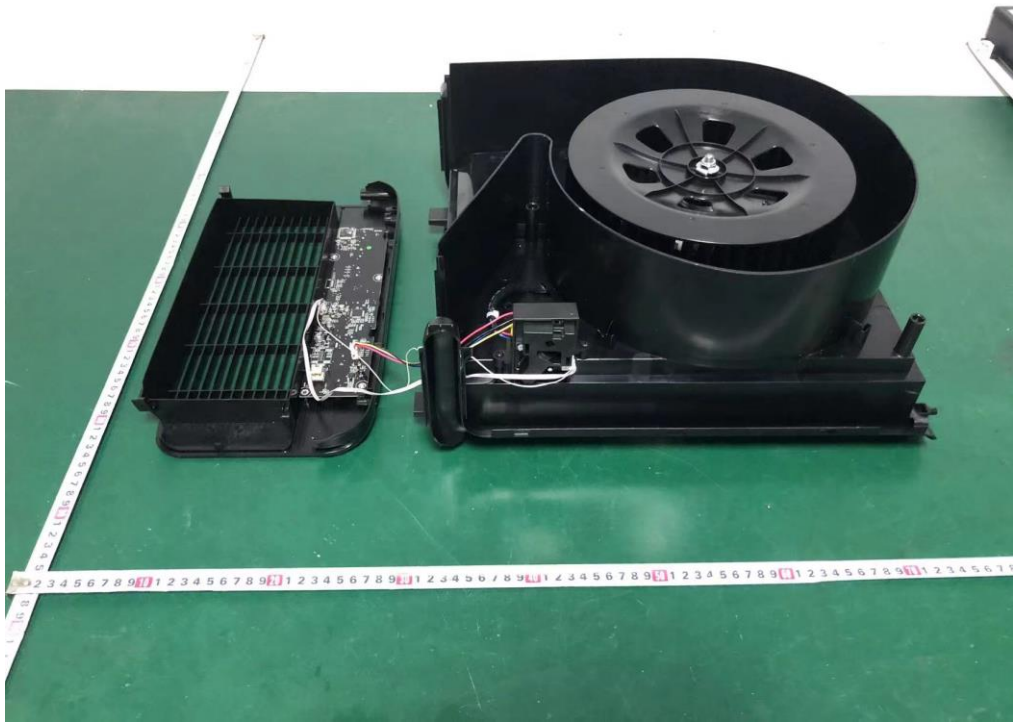

Internal Photos
M/N: LAP-V201S-WUS

Internal Photos
M/N: LAP-V201S-WUS

Internal Photos
M/N: LAP-V201S-WUS

Bluetooth/
Wi-Fi
Antenna

Internal Photos
M/N: LAP-V201S-WUS

Internal Photos
M/N: LAP-V201S-WUS