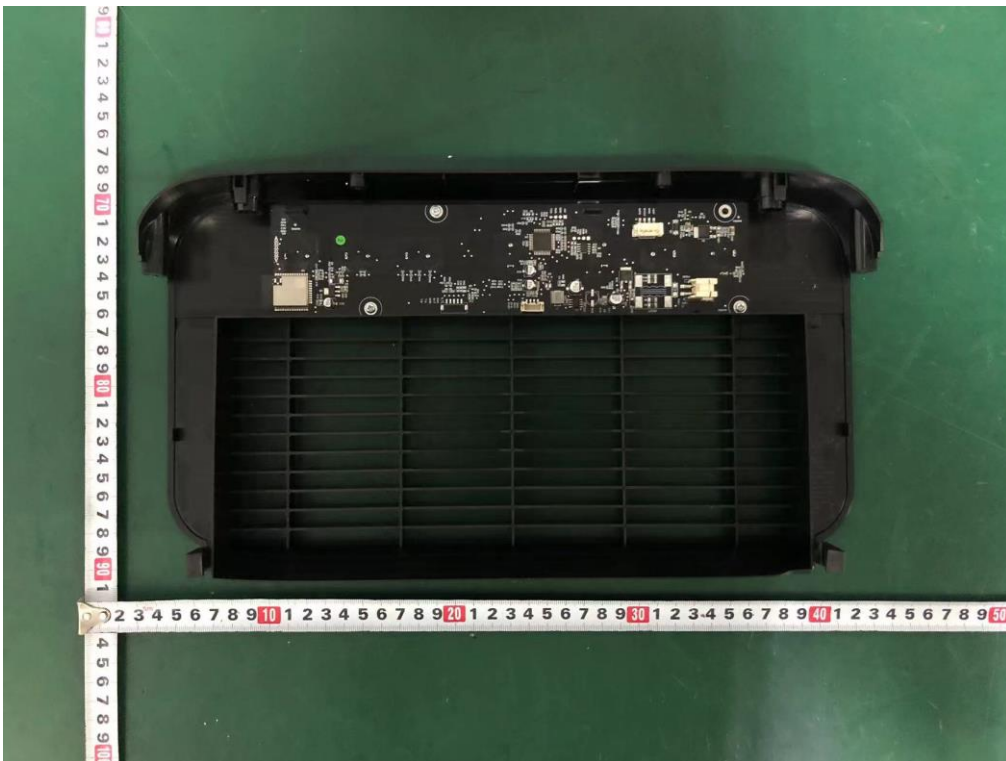

Internal Photos
M/N: LAP-V201S-WUS

Internal Photos
M/N: LAP-V201S-WUS

Internal Photos
M/N: LAP-V201S-WUS

Bluetooth/
Wi-Fi
Antenna

Internal Photos
M/N: LAP-V201S-WUS

Internal Photos
M/N: LAP-V201S-WUS