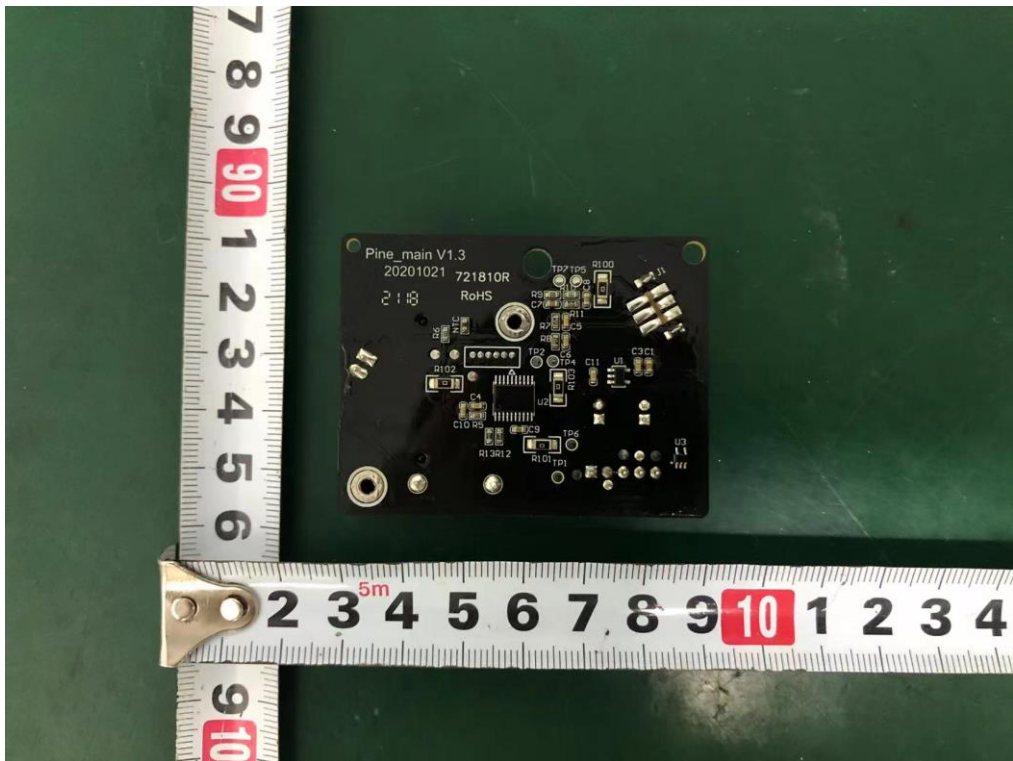

Internal Photos
M/N: LAP-V201S-WUS

Internal Photos
M/N: LAP-V201S-WUS

Internal Photos
M/N: LAP-V201S-WUS

Bluetooth/
Wi-Fi
Antenna

Internal Photos
M/N: LAP-V201S-WUS

Internal Photos
M/N: LAP-V201S-WUS