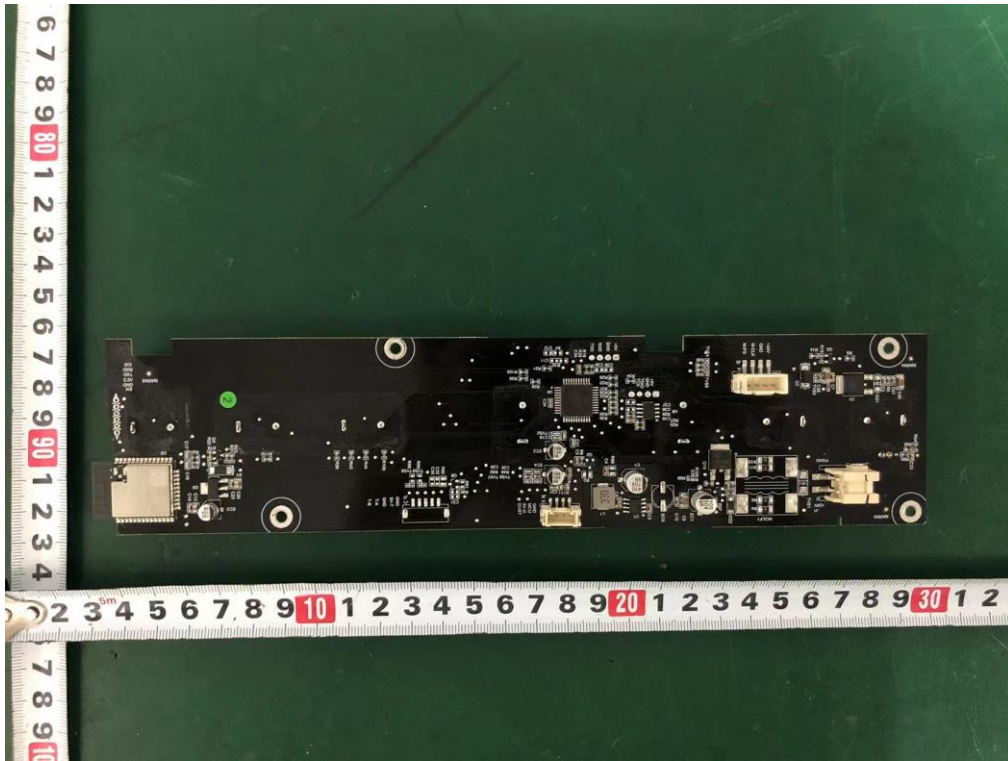

Internal Photos
M/N: LAP-V201S-WUS

Internal Photos
M/N: LAP-V201S-WUS

Internal Photos
M/N: LAP-V201S-WUS

Bluetooth/
Wi-Fi
Antenna

Internal Photos
M/N: LAP-V201S-WUS

Internal Photos
M/N: LAP-V201S-WUS