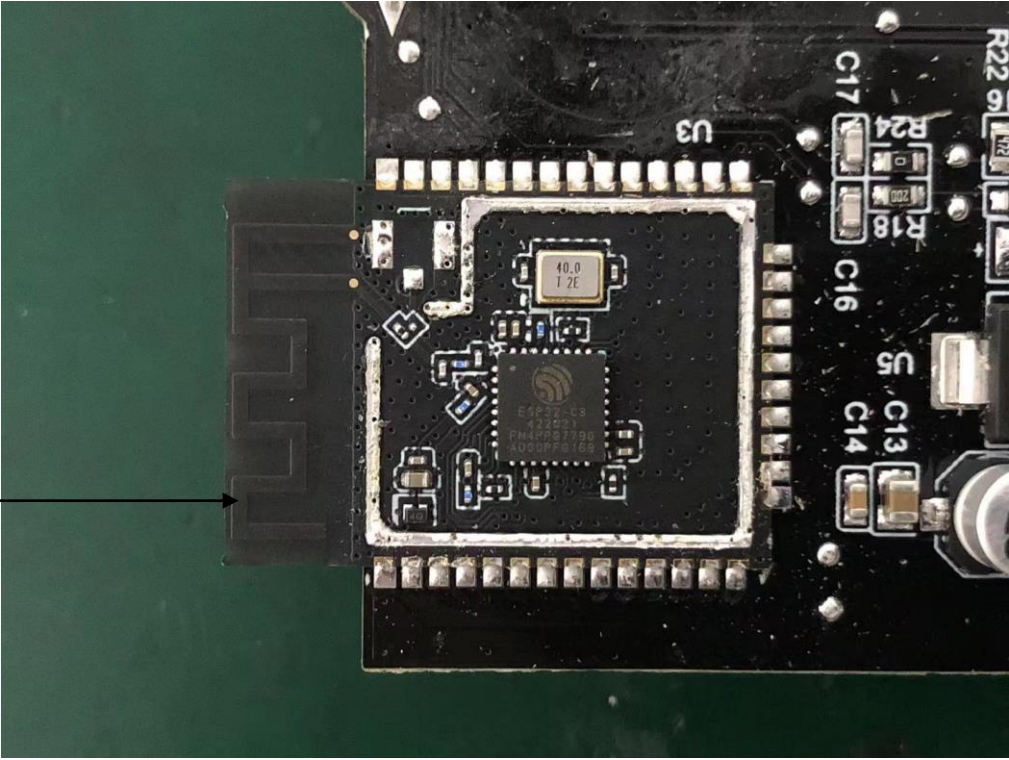

Internal Photos
M/N: LAP-V201S-WUS

Internal Photos
M/N: LAP-V201S-WUS

Internal Photos
M/N: LAP-V201S-WUS

Bluetooth/
Wi-Fi
Antenna

Internal Photos
M/N: LAP-V201S-WUS

Internal Photos
M/N: LAP-V201S-WUS