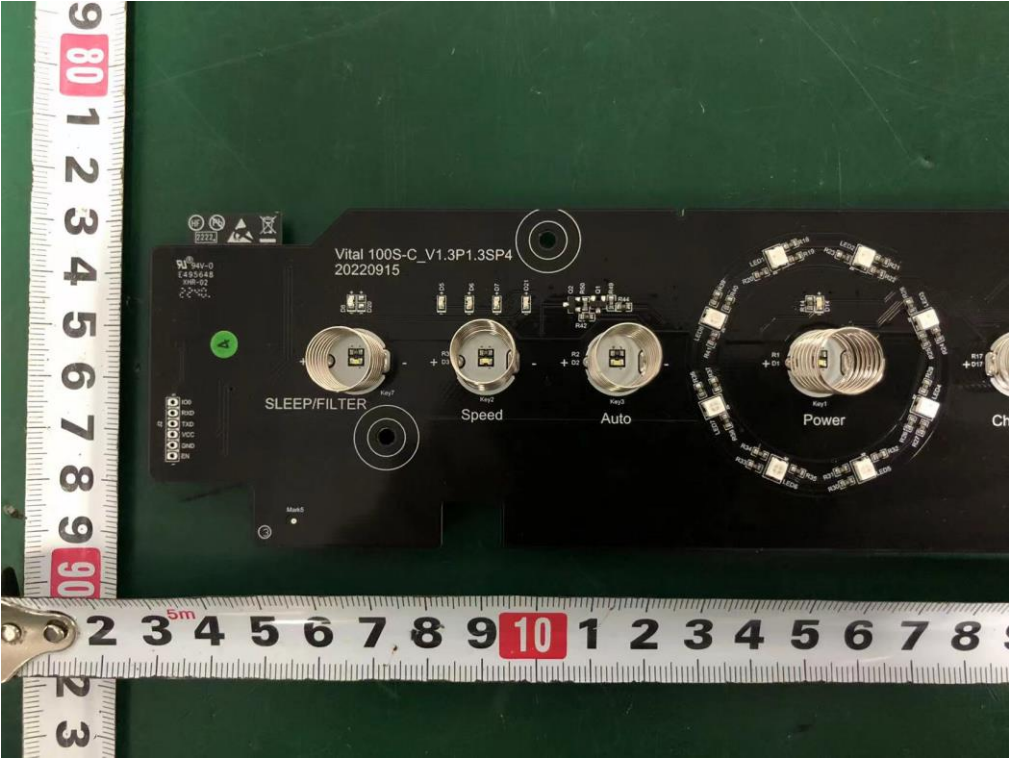

Internal Photos
M/N: LAP-V102S-WUS

Internal Photos
M/N: LAP-V102S-WUS

Internal Photos
M/N: LAP-V102S-WUS

Internal Photos
M/N: LAP-V102S-WUS

BLE/WIFI
Antenna

Internal Photos
M/N: LAP-V102S-WUS