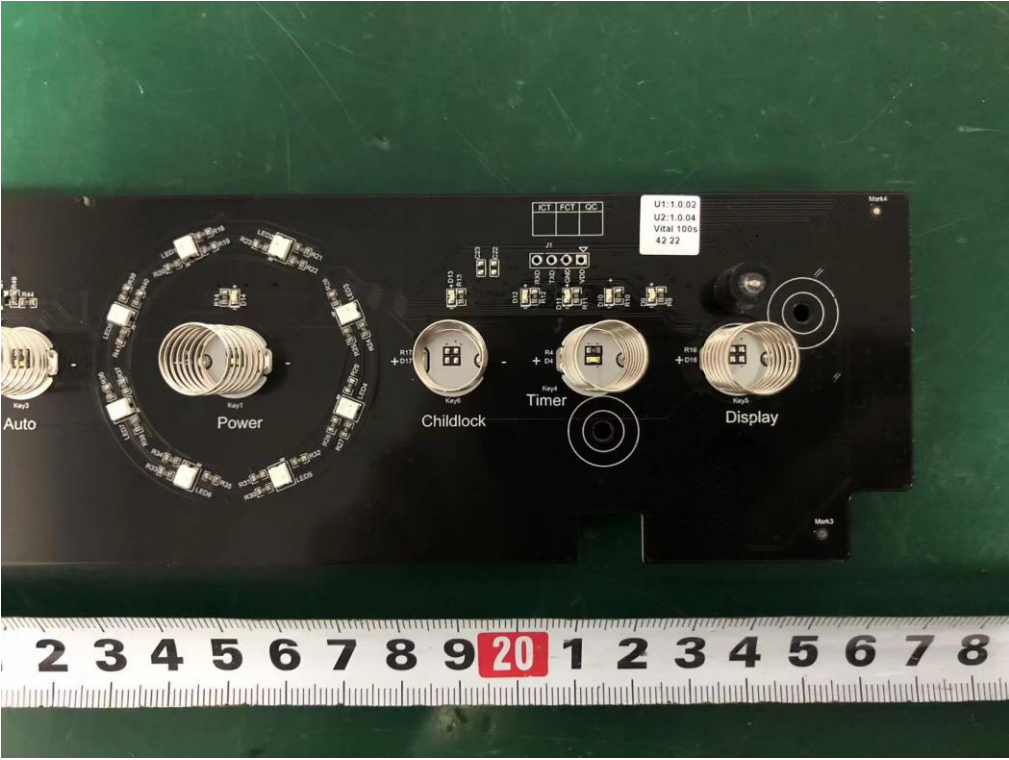

Internal Photos
M/N: LAP-V102S-WUS

Internal Photos
M/N: LAP-V102S-WUS

Internal Photos
M/N: LAP-V102S-WUS

Internal Photos
M/N: LAP-V102S-WUS

BLE/WIFI
Antenna

Internal Photos
M/N: LAP-V102S-WUS