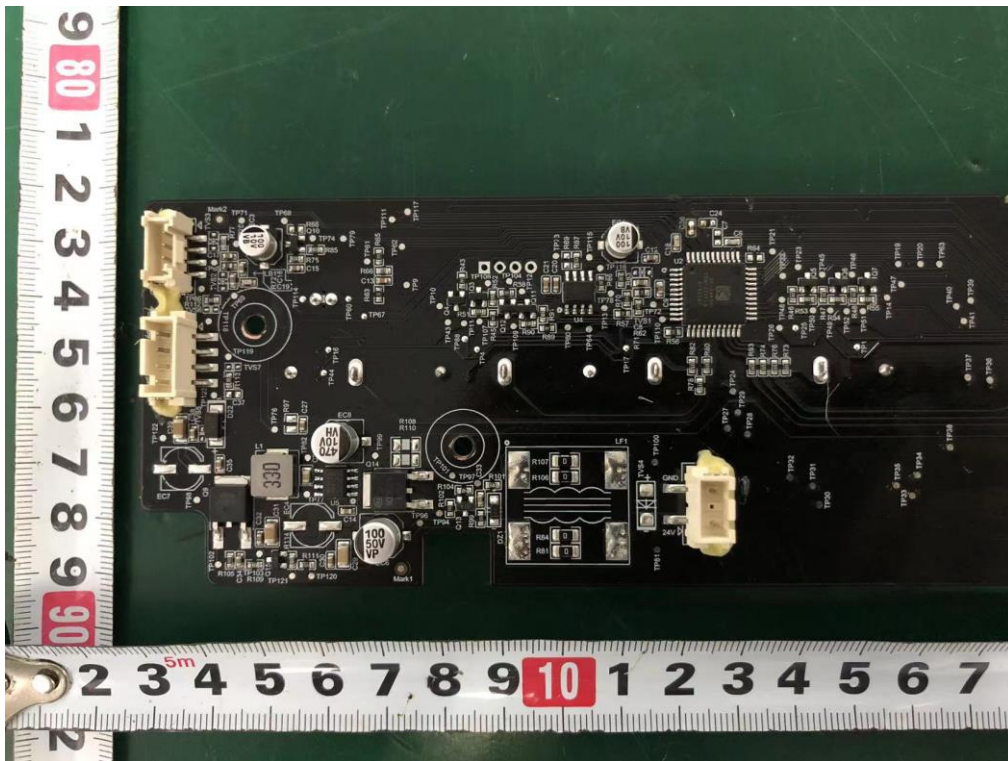

Internal Photos
M/N: LAP-V102S-WUS

Internal Photos
M/N: LAP-V102S-WUS

Internal Photos
M/N: LAP-V102S-WUS

Internal Photos
M/N: LAP-V102S-WUS

BLE/WIFI
Antenna

Internal Photos
M/N: LAP-V102S-WUS