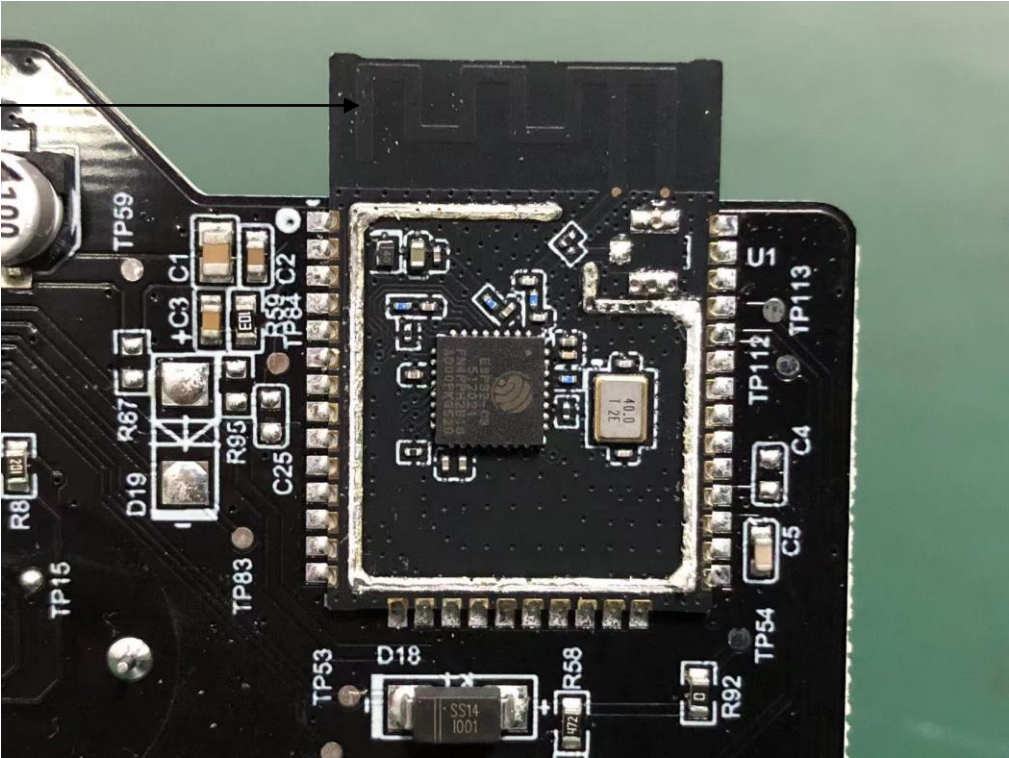

Internal Photos
M/N: LAP-V102S-WUS

Internal Photos
M/N: LAP-V102S-WUS

Internal Photos
M/N: LAP-V102S-WUS

Internal Photos
M/N: LAP-V102S-WUS

BLE/WIFI
Antenna

Internal Photos
M/N: LAP-V102S-WUS