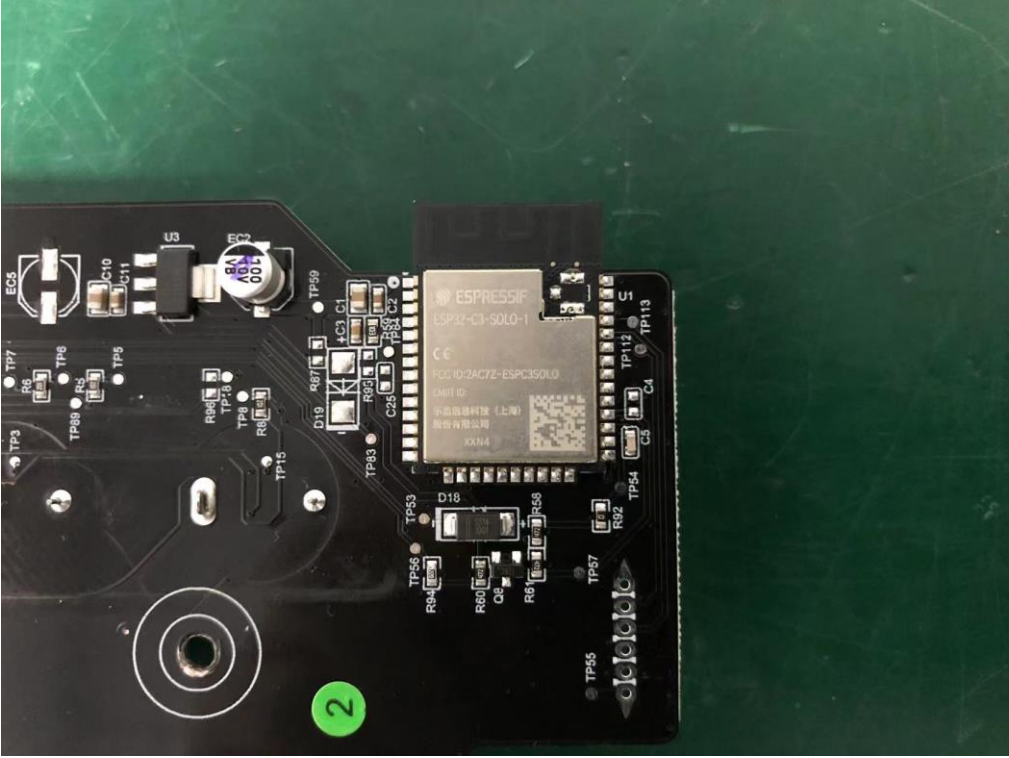

Internal Photos
M/N: LAP-V102S-WUS

Internal Photos
M/N: LAP-V102S-WUS

Internal Photos
M/N: LAP-V102S-WUS

Internal Photos
M/N: LAP-V102S-WUS

BLE/WIFI
Antenna

Internal Photos
M/N: LAP-V102S-WUS