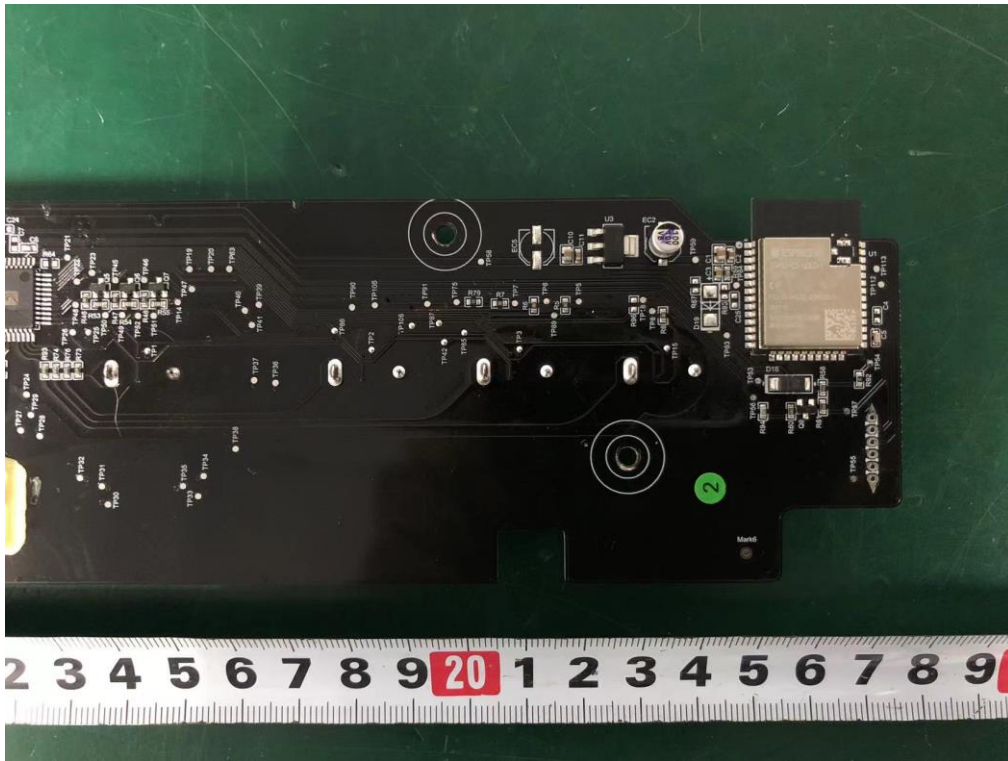

Internal Photos
M/N: LAP-V102S-WUS

Internal Photos
M/N: LAP-V102S-WUS

Internal Photos
M/N: LAP-V102S-WUS

Internal Photos
M/N: LAP-V102S-WUS

BLE/WIFI
Antenna

Internal Photos
M/N: LAP-V102S-WUS