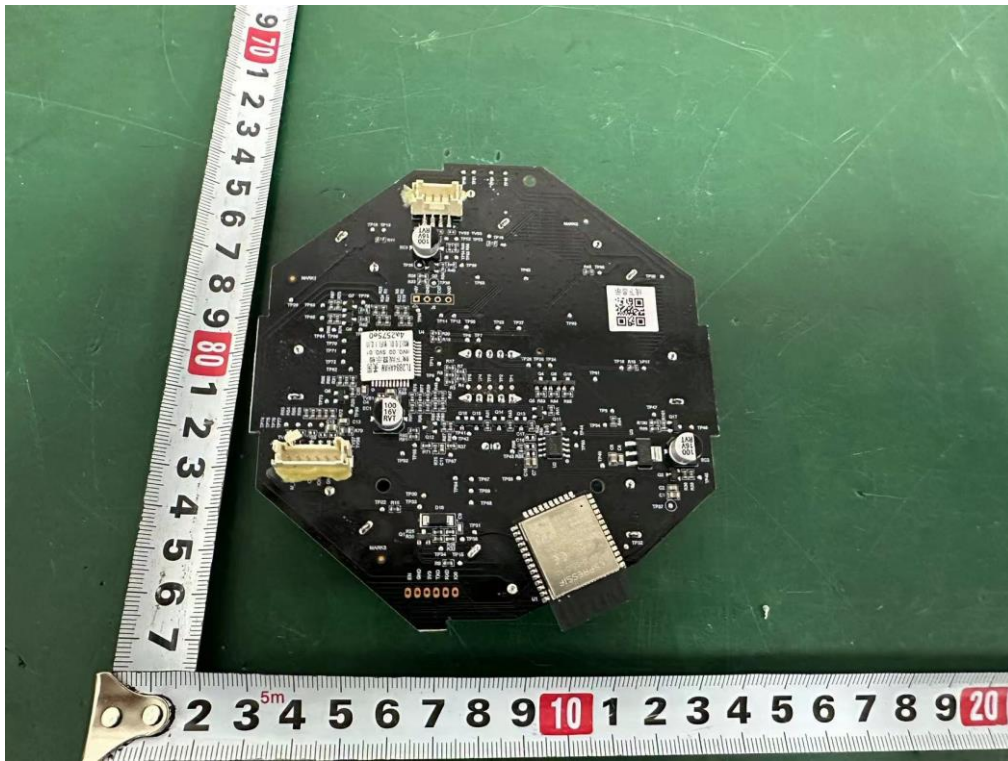

Internal Photos
M/N: LAP-C601S-WUS

Internal Photos
M/N: LAP-C601S-WUS

Internal Photos
M/N: LAP-C601S-WUS

Internal Photos
M/N: LAP-C601S-WUS

Internal Photos
M/N: LAP-C601S-WUS

BT/WIFI
Antenna