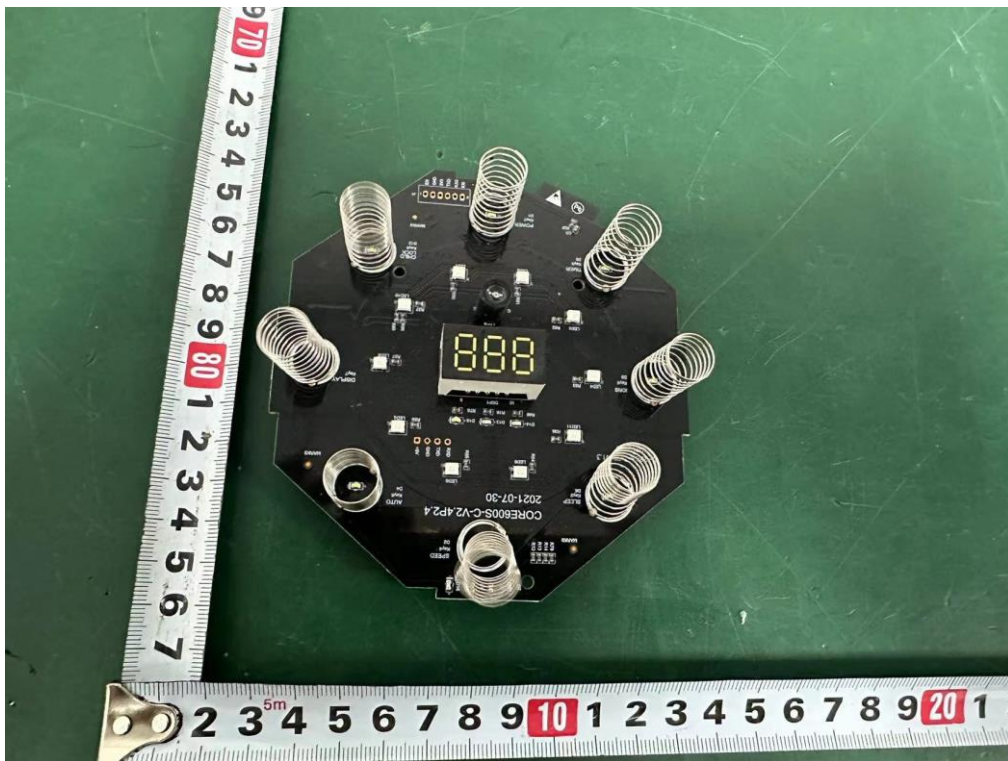

Internal Photos
M/N: LAP-C601S-WUS

Internal Photos
M/N: LAP-C601S-WUS

Internal Photos
M/N: LAP-C601S-WUS

Internal Photos
M/N: LAP-C601S-WUS

Internal Photos
M/N: LAP-C601S-WUS

BT/WIFI
Antenna