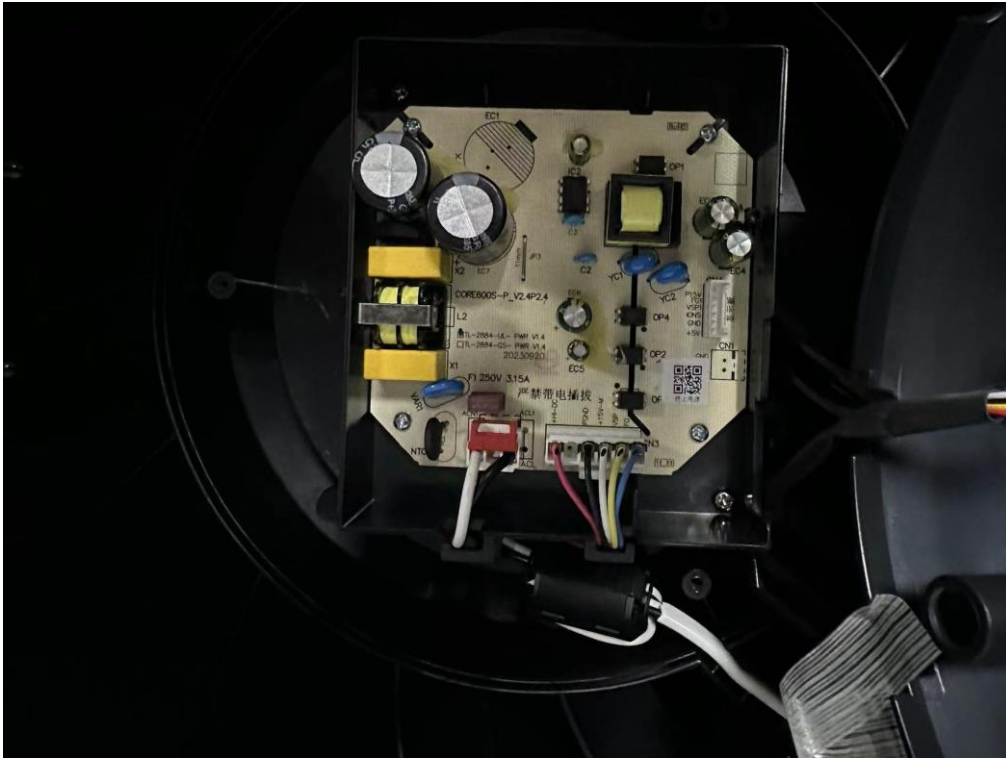

Internal Photos
M/N: LAP-C601S-WUS

Internal Photos
M/N: LAP-C601S-WUS

Internal Photos
M/N: LAP-C601S-WUS

Internal Photos
M/N: LAP-C601S-WUS

Internal Photos
M/N: LAP-C601S-WUS

BT/WIFI
Antenna