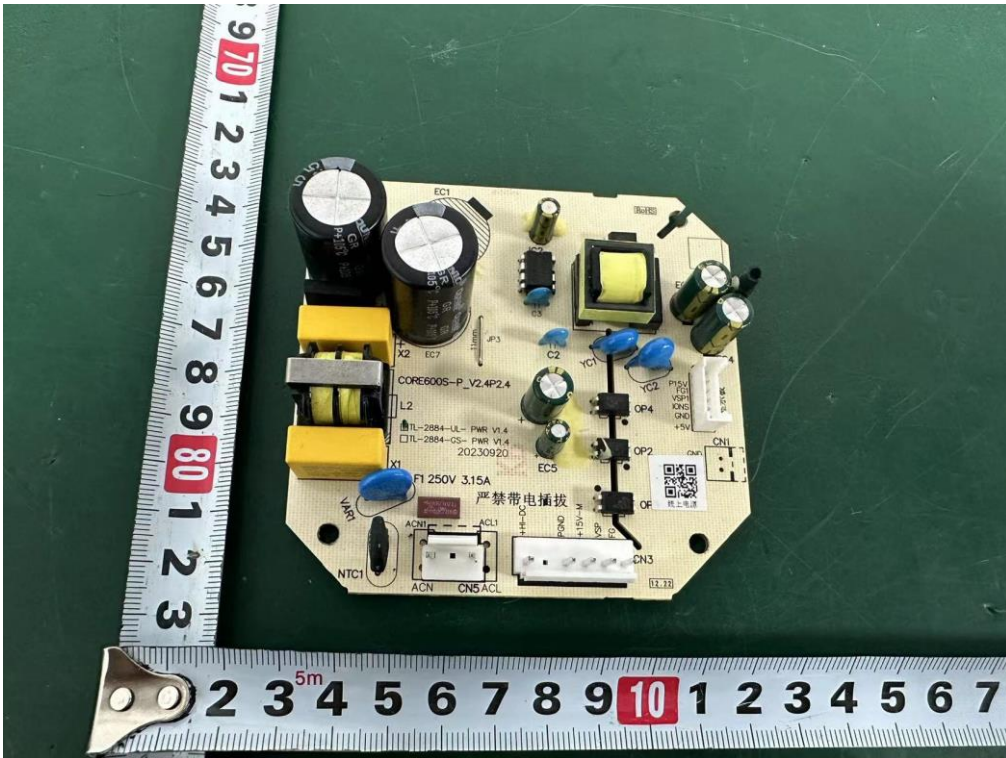

Internal Photos
M/N: LAP-C601S-WUS

Internal Photos
M/N: LAP-C601S-WUS

Internal Photos
M/N: LAP-C601S-WUS

Internal Photos
M/N: LAP-C601S-WUS

Internal Photos
M/N: LAP-C601S-WUS

BT/WIFI
Antenna