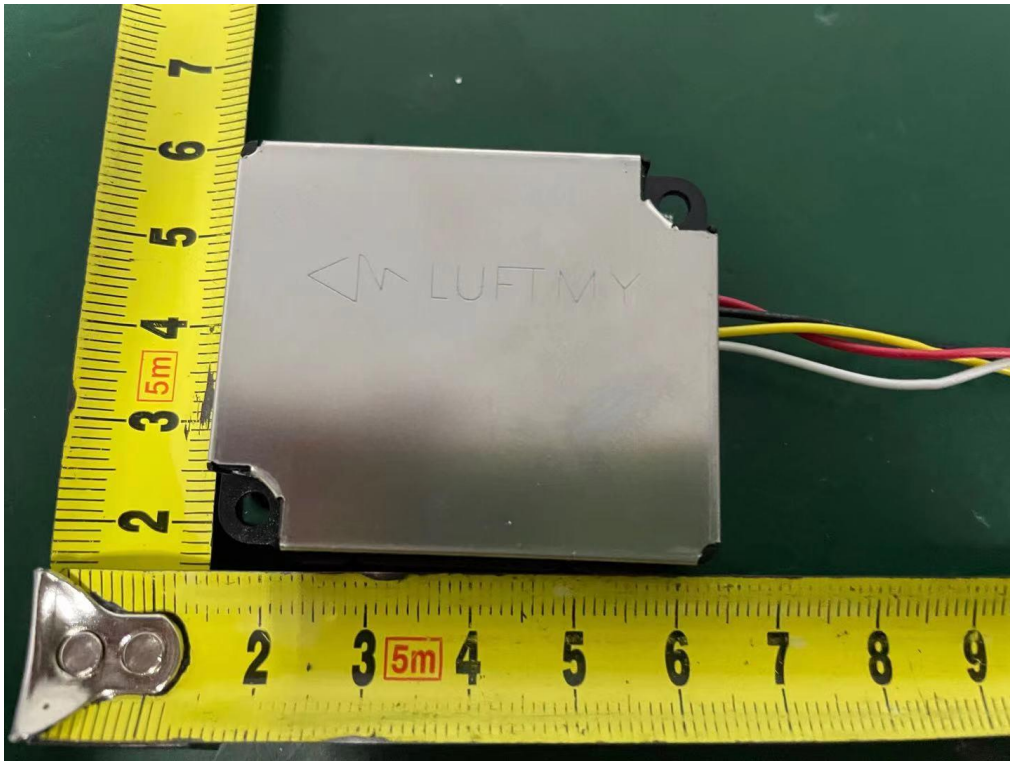

Internal Photos
M/N: LAP-C601S-WUS

Internal Photos
M/N: LAP-C601S-WUS

Internal Photos
M/N: LAP-C601S-WUS

Internal Photos
M/N: LAP-C601S-WUS

Internal Photos
M/N: LAP-C601S-WUS

BT/WIFI
Antenna