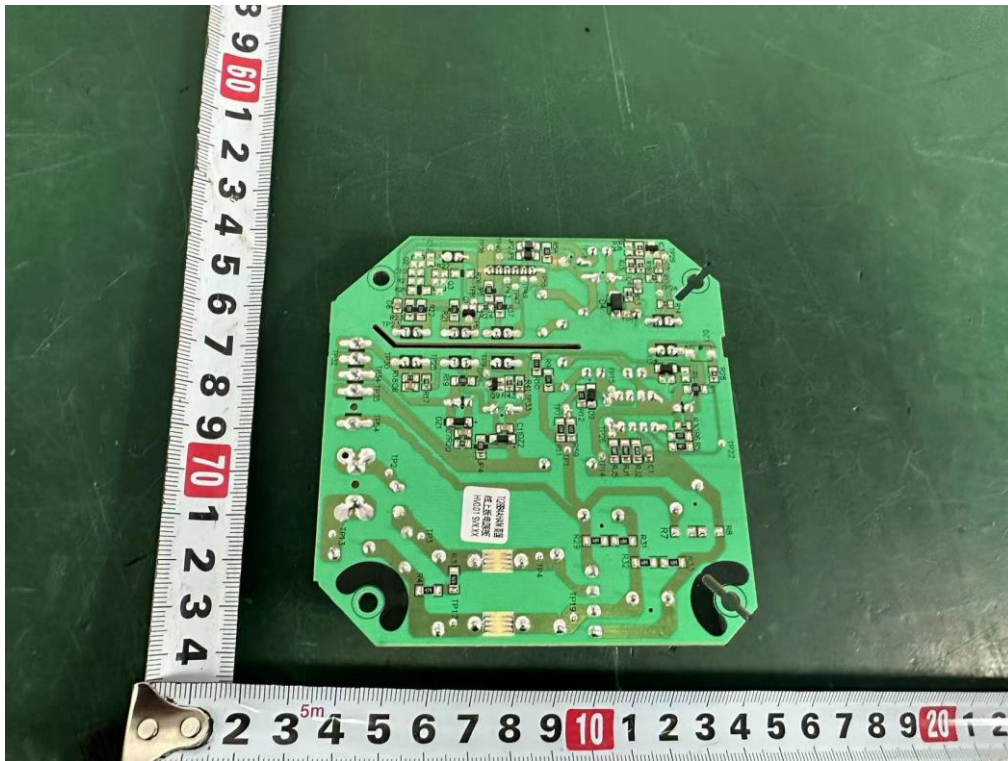

Internal Photos
M/N: LAP-C601S-WUS

Internal Photos
M/N: LAP-C601S-WUS

Internal Photos
M/N: LAP-C601S-WUS

Internal Photos
M/N: LAP-C601S-WUS

Internal Photos
M/N: LAP-C601S-WUS

BT/WIFI
Antenna