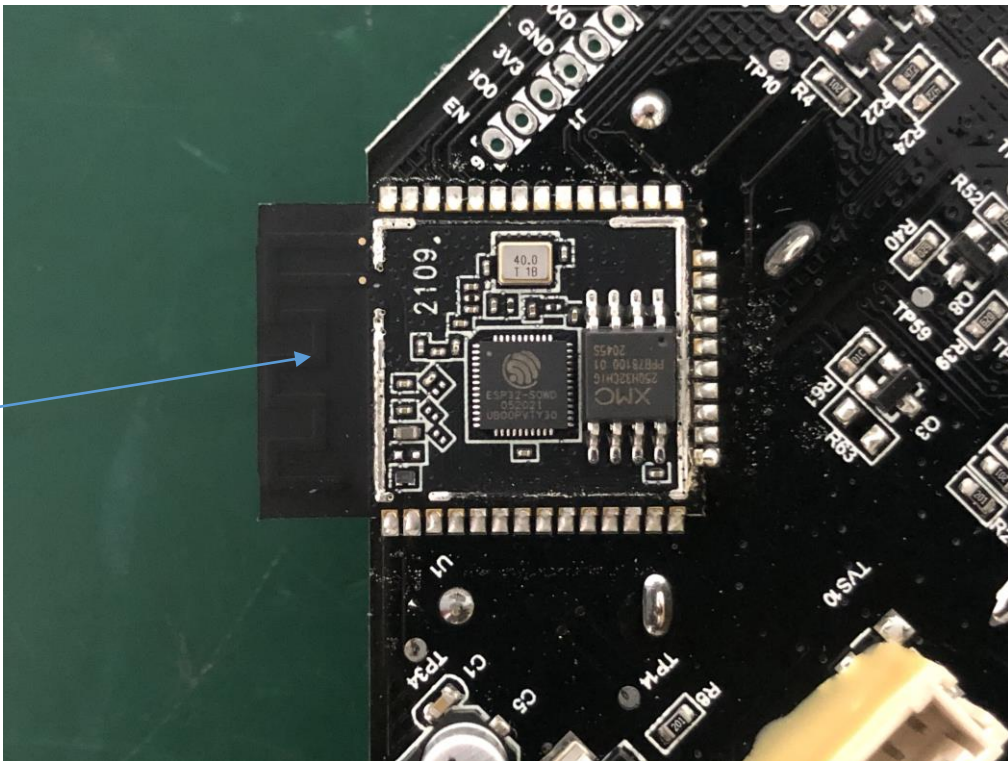

Internal photos  
M/N: LAP-C401S-WUSR

Internal photos  
M/N: LAP-C401S-WUSR

Internal photos  
M/N: LAP-C401S-WUSR

Internal photos  
M/N: LAP-C401S-WUSR

Internal photos  
M/N: LAP-C401S-WUSR

Internal photos  
M/N: LAP-C401S-WUSR

Bluetooth/  
WIFI antenna