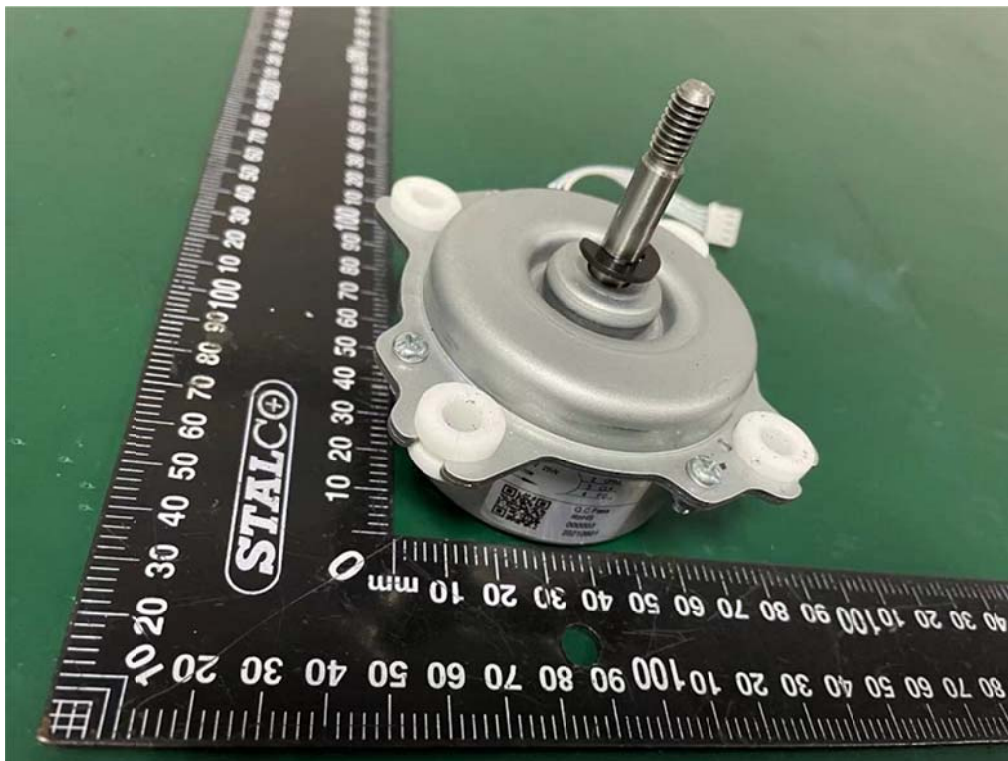

Internal Photos

M/N: Core 400S

Bluetooth
Antenna