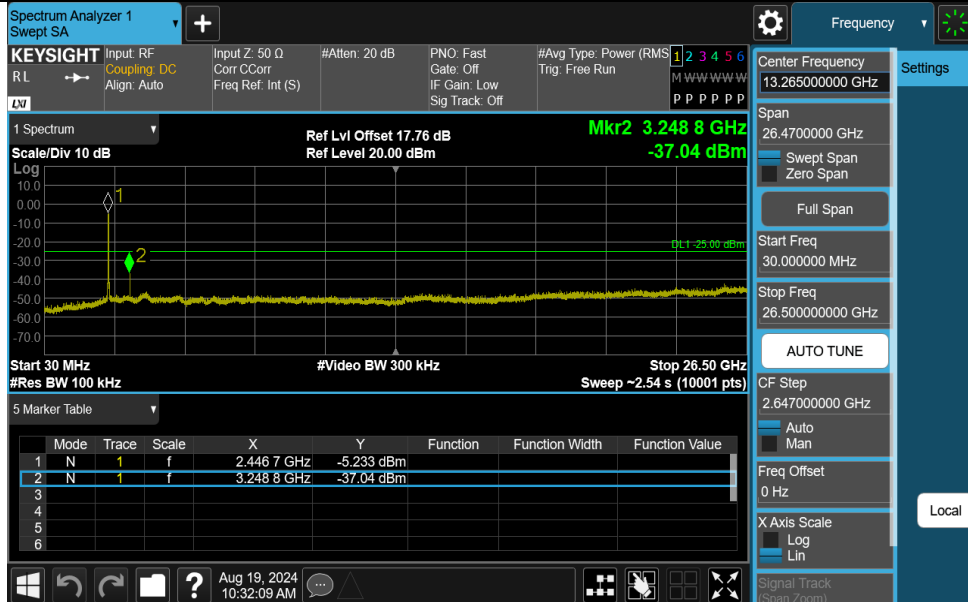

Test Graphs

11G-Ant1-2462-PASS

11N20SISO-Ant1-2412-PASS

11N20SISO-Ant1-2462-PASS

11N40SISO-Ant1-2422-PASS

11N40SISO-Ant1-2452-PASS

Appendix F: Conducted Spurious Emission Test Result

TestMode	Antenna	Frequency[MHz]	FreqRange [Mhz]	RefLevel [dBm]	Result [dBm]	Limit [dBm]	Verdict
11B	Ant1	2412	30~26500	7.49	-38.32	≤-12.51	PASS
11B	Ant1	2437	30~26500	7.19	-38.7	≤-12.81	PASS
11B	Ant1	2462	30~26500	7.53	-39.07	≤-12.47	PASS
11G	Ant1	2412	30~26500	-1.25	-37.3	≤-21.25	PASS
11G	Ant1	2437	30~26500	-1.03	-37.43	≤-21.03	PASS
11G	Ant1	2462	30~26500	-1.15	-37.58	≤-21.15	PASS
11N20SISO	Ant1	2412	30~26500	-1.65	-36.37	≤-21.65	PASS
11N20SISO	Ant1	2437	30~26500	-1.21	-37.32	≤-21.21	PASS
11N20SISO	Ant1	2462	30~26500	-0.87	-37.39	≤-20.87	PASS
11N40SISO	Ant1	2422	30~26500	-4.61	-37.38	≤-24.61	PASS
11N40SISO	Ant1	2437	30~26500	-5.00	-37.04	≤-25	PASS
11N40SISO	Ant1	2452	30~26500	-4.98	-38.07	≤-24.98	PASS

Test Graphs

11G-Ant1-2412-30~26500-PASS

11G-Ant1-2437-30~26500-PASS

11G-Ant1-2462-30~26500-PASS

11N40SISO-Ant1-2422-30~26500-PASS

11N40SISO-Ant1-2437-30~26500-PASS

11N40SISO-Ant1-2452-30~26500-PASS

Appendix G: Duty Cycle Test Result