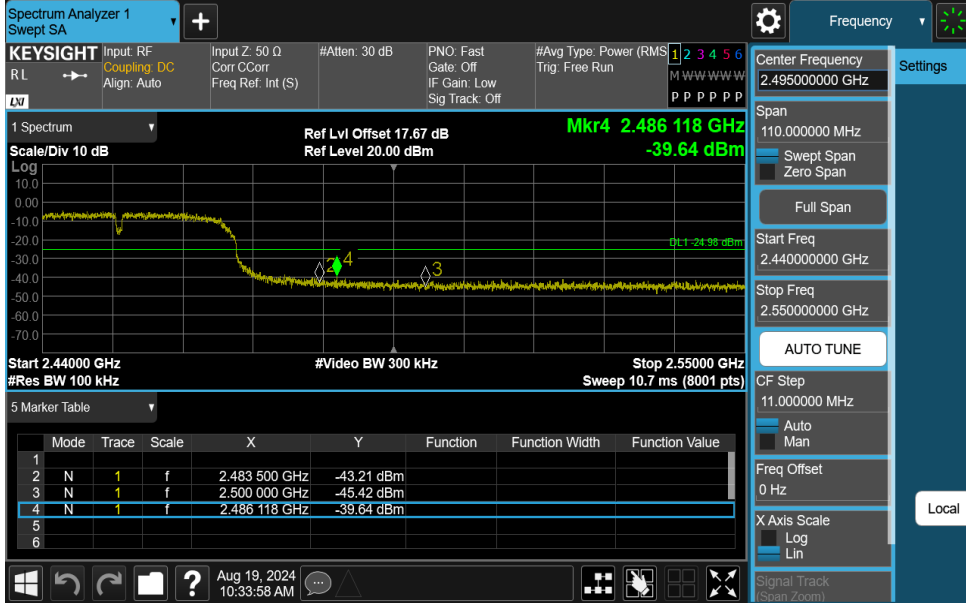

Test Graphs

11G-Ant1-2462-PASS

11N20SISO-Ant1-2412-PASS

11N20SISO-Ant1-2462-PASS

11N40SISO-Ant1-2422-PASS

11N40SISO-Ant1-2452-PASS

Appendix F: Conducted Spurious Emission Test Result

TestMode	Antenna	Frequency[MHz]	FreqRange [Mhz]	RefLevel [dBm]	Result [dBm]	Limit [dBm]	Verdict
11B	Ant1	2412	30~26500	7.49	-38.32	≤-12.51	PASS
11B	Ant1	2437	30~26500	7.19	-38.7	≤-12.81	PASS
11B	Ant1	2462	30~26500	7.53	-39.07	≤-12.47	PASS
11G	Ant1	2412	30~26500	-1.25	-37.3	≤-21.25	PASS
11G	Ant1	2437	30~26500	-1.03	-37.43	≤-21.03	PASS
11G	Ant1	2462	30~26500	-1.15	-37.58	≤-21.15	PASS
11N20SISO	Ant1	2412	30~26500	-1.65	-36.37	≤-21.65	PASS
11N20SISO	Ant1	2437	30~26500	-1.21	-37.32	≤-21.21	PASS
11N20SISO	Ant1	2462	30~26500	-0.87	-37.39	≤-20.87	PASS
11N40SISO	Ant1	2422	30~26500	-4.61	-37.38	≤-24.61	PASS
11N40SISO	Ant1	2437	30~26500	-5.00	-37.04	≤-25	PASS
11N40SISO	Ant1	2452	30~26500	-4.98	-38.07	≤-24.98	PASS

Test Graphs

11G-Ant1-2412-30~26500-PASS

11G-Ant1-2437-30~26500-PASS

11G-Ant1-2462-30~26500-PASS

11N40SISO-Ant1-2422-30~26500-PASS

11N40SISO-Ant1-2437-30~26500-PASS

11N40SISO-Ant1-2452-30~26500-PASS

Appendix G: Duty Cycle Test Result