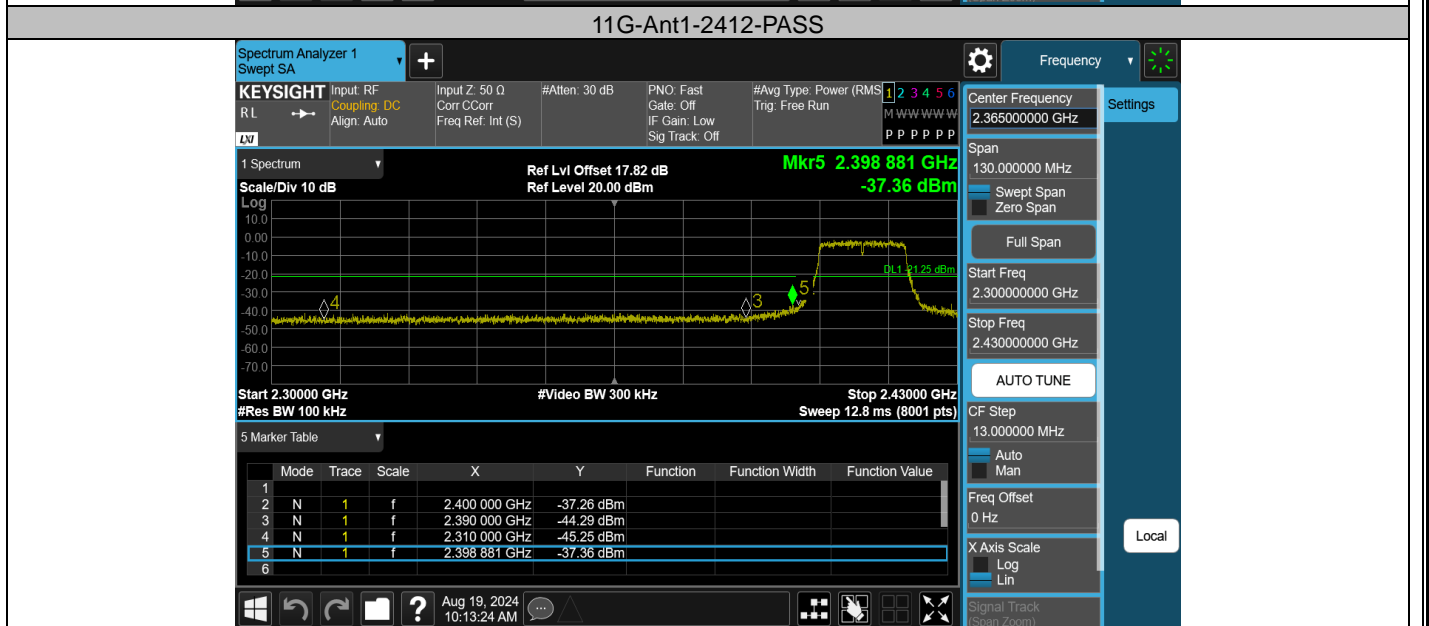

Test Graphs

11G-Ant1-2462-PASS

11N20SISO-Ant1-2412-PASS

11N20SISO-Ant1-2462-PASS

11N40SISO-Ant1-2422-PASS

11N40SISO-Ant1-2452-PASS

Appendix F: Conducted Spurious Emission Test Result

TestMode	Antenna	Frequency[MHz]	FreqRange [Mhz]	RefLevel [dBm]	Result [dBm]	Limit [dBm]	Verdict
11B	Ant1	2412	30~26500	7.49	-38.32	≤-12.51	PASS
11B	Ant1	2437	30~26500	7.19	-38.7	≤-12.81	PASS
11B	Ant1	2462	30~26500	7.53	-39.07	≤-12.47	PASS
11G	Ant1	2412	30~26500	-1.25	-37.3	≤-21.25	PASS
11G	Ant1	2437	30~26500	-1.03	-37.43	≤-21.03	PASS
11G	Ant1	2462	30~26500	-1.15	-37.58	≤-21.15	PASS
11N20SISO	Ant1	2412	30~26500	-1.65	-36.37	≤-21.65	PASS
11N20SISO	Ant1	2437	30~26500	-1.21	-37.32	≤-21.21	PASS
11N20SISO	Ant1	2462	30~26500	-0.87	-37.39	≤-20.87	PASS
11N40SISO	Ant1	2422	30~26500	-4.61	-37.38	≤-24.61	PASS
11N40SISO	Ant1	2437	30~26500	-5.00	-37.04	≤-25	PASS
11N40SISO	Ant1	2452	30~26500	-4.98	-38.07	≤-24.98	PASS

Test Graphs

11G-Ant1-2412-30~26500-PASS

11G-Ant1-2437-30~26500-PASS

11G-Ant1-2462-30~26500-PASS

11N40SISO-Ant1-2422-30~26500-PASS

11N40SISO-Ant1-2437-30~26500-PASS

11N40SISO-Ant1-2452-30~26500-PASS

Appendix G: Duty Cycle Test Result