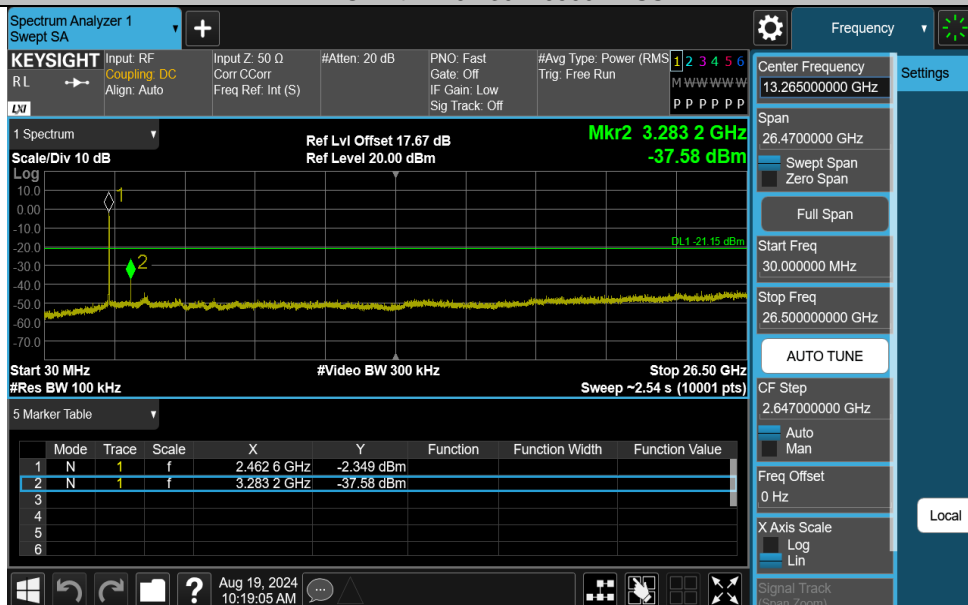

Test Graphs

11G-Ant1-2462-PASS

11N20SISO-Ant1-2412-PASS

11N20SISO-Ant1-2462-PASS

11N40SISO-Ant1-2422-PASS

11N40SISO-Ant1-2452-PASS

Appendix F: Conducted Spurious Emission Test Result

TestMode	Antenna	Frequency[MHz]	FreqRange [Mhz]	RefLevel [dBm]	Result [dBm]	Limit [dBm]	Verdict
11B	Ant1	2412	30~26500	7.49	-38.32	≤-12.51	PASS
11B	Ant1	2437	30~26500	7.19	-38.7	≤-12.81	PASS
11B	Ant1	2462	30~26500	7.53	-39.07	≤-12.47	PASS
11G	Ant1	2412	30~26500	-1.25	-37.3	≤-21.25	PASS
11G	Ant1	2437	30~26500	-1.03	-37.43	≤-21.03	PASS
11G	Ant1	2462	30~26500	-1.15	-37.58	≤-21.15	PASS
11N20SISO	Ant1	2412	30~26500	-1.65	-36.37	≤-21.65	PASS
11N20SISO	Ant1	2437	30~26500	-1.21	-37.32	≤-21.21	PASS
11N20SISO	Ant1	2462	30~26500	-0.87	-37.39	≤-20.87	PASS
11N40SISO	Ant1	2422	30~26500	-4.61	-37.38	≤-24.61	PASS
11N40SISO	Ant1	2437	30~26500	-5.00	-37.04	≤-25	PASS
11N40SISO	Ant1	2452	30~26500	-4.98	-38.07	≤-24.98	PASS

Test Graphs

11G-Ant1-2412-30~26500-PASS

11G-Ant1-2437-30~26500-PASS

11G-Ant1-2462-30~26500-PASS

11N40SISO-Ant1-2422-30~26500-PASS

11N40SISO-Ant1-2437-30~26500-PASS

11N40SISO-Ant1-2452-30~26500-PASS

Appendix G: Duty Cycle Test Result

TestMode	Antenna	Frequency[MHz]	Transmission Duration [ms]	Transmission Period [ms]	Duty Cycle [%]
11B	Ant1	2437	20.00	20.00	100.00
11G	Ant1	2437	20.00	20.00	100.00
11N20SISO	Ant1	2437	20.00	20.00	100.00
11N40SISO	Ant1	2437	20.00	20.00	100.00