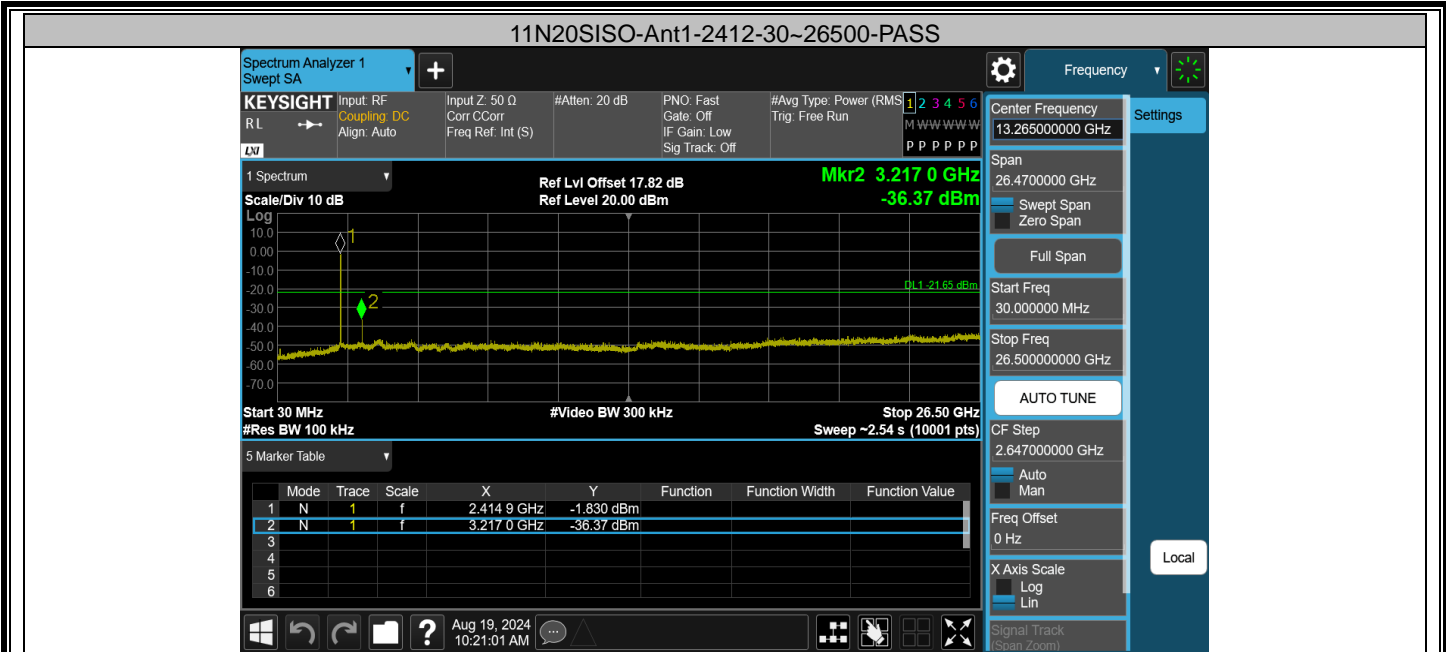

Test Graphs

11G-Ant1-2462-PASS

11N20SISO-Ant1-2412-PASS

11N20SISO-Ant1-2462-PASS

11N40SISO-Ant1-2422-PASS

11N40SISO-Ant1-2452-PASS

Appendix F: Conducted Spurious Emission Test Result

TestMode	Antenna	Frequency[MHz]	FreqRange [Mhz]	RefLevel [dBm]	Result [dBm]	Limit [dBm]	Verdict
11B	Ant1	2412	30~26500	7.49	-38.32	≤-12.51	PASS
11B	Ant1	2437	30~26500	7.19	-38.7	≤-12.81	PASS
11B	Ant1	2462	30~26500	7.53	-39.07	≤-12.47	PASS
11G	Ant1	2412	30~26500	-1.25	-37.3	≤-21.25	PASS
11G	Ant1	2437	30~26500	-1.03	-37.43	≤-21.03	PASS
11G	Ant1	2462	30~26500	-1.15	-37.58	≤-21.15	PASS
11N20SISO	Ant1	2412	30~26500	-1.65	-36.37	≤-21.65	PASS
11N20SISO	Ant1	2437	30~26500	-1.21	-37.32	≤-21.21	PASS
11N20SISO	Ant1	2462	30~26500	-0.87	-37.39	≤-20.87	PASS
11N40SISO	Ant1	2422	30~26500	-4.61	-37.38	≤-24.61	PASS
11N40SISO	Ant1	2437	30~26500	-5.00	-37.04	≤-25	PASS
11N40SISO	Ant1	2452	30~26500	-4.98	-38.07	≤-24.98	PASS

Test Graphs

11G-Ant1-2412-30~26500-PASS

11G-Ant1-2437-30~26500-PASS

11G-Ant1-2462-30~26500-PASS

11N40SISO-Ant1-2422-30~26500-PASS

11N40SISO-Ant1-2437-30~26500-PASS

11N40SISO-Ant1-2452-30~26500-PASS

Appendix G: Duty Cycle Test Result

TestMode	Antenna	Frequency[MHz]	Transmission Duration [ms]	Transmission Period [ms]	Duty Cycle [%]
11B	Ant1	2437	20.00	20.00	100.00
11G	Ant1	2437	20.00	20.00	100.00
11N20SISO	Ant1	2437	20.00	20.00	100.00
11N40SISO	Ant1	2437	20.00	20.00	100.00