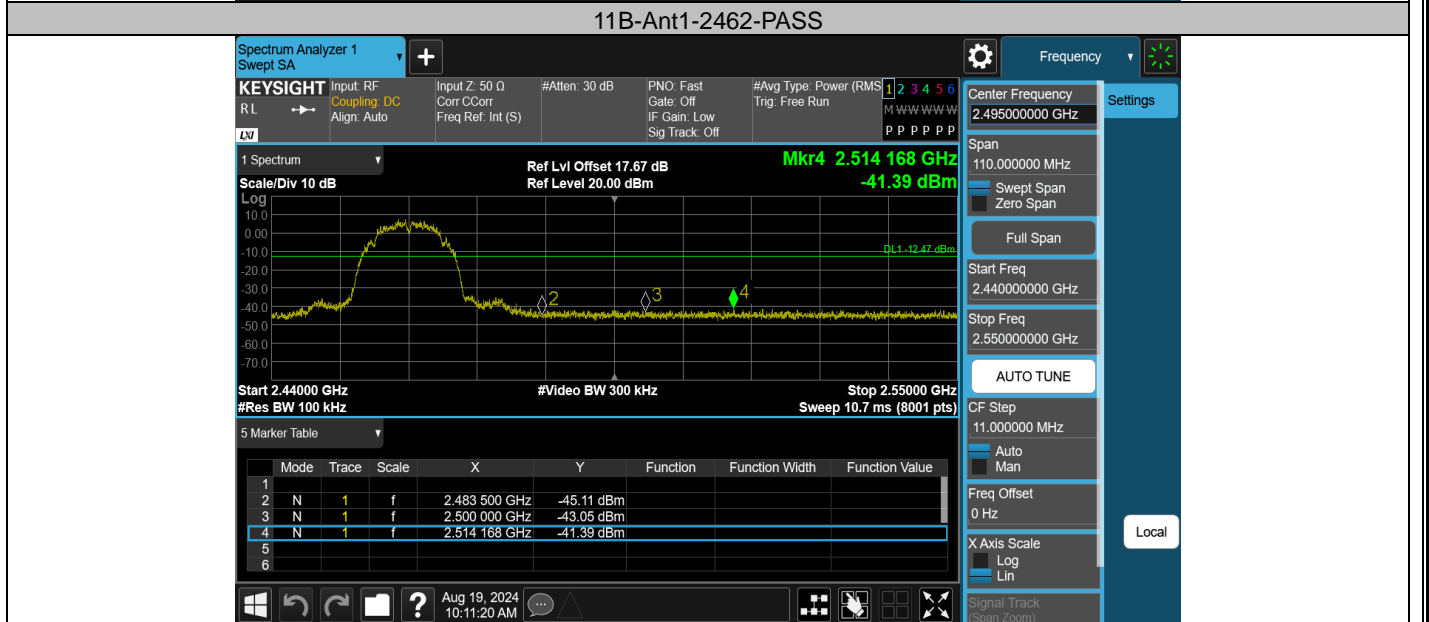

Test Graphs

11G-Ant1-2462-PASS

11N20SISO-Ant1-2412-PASS

11N20SISO-Ant1-2462-PASS

11N40SISO-Ant1-2422-PASS

11N40SISO-Ant1-2452-PASS

Appendix F: Conducted Spurious Emission Test Result

TestMode	Antenna	Frequency[MHz]	FreqRange [Mhz]	RefLevel [dBm]	Result [dBm]	Limit [dBm]	Verdict
11B	Ant1	2412	30~26500	7.49	-38.32	≤-12.51	PASS
11B	Ant1	2437	30~26500	7.19	-38.7	≤-12.81	PASS
11B	Ant1	2462	30~26500	7.53	-39.07	≤-12.47	PASS
11G	Ant1	2412	30~26500	-1.25	-37.3	≤-21.25	PASS
11G	Ant1	2437	30~26500	-1.03	-37.43	≤-21.03	PASS
11G	Ant1	2462	30~26500	-1.15	-37.58	≤-21.15	PASS
11N20SISO	Ant1	2412	30~26500	-1.65	-36.37	≤-21.65	PASS
11N20SISO	Ant1	2437	30~26500	-1.21	-37.32	≤-21.21	PASS
11N20SISO	Ant1	2462	30~26500	-0.87	-37.39	≤-20.87	PASS
11N40SISO	Ant1	2422	30~26500	-4.61	-37.38	≤-24.61	PASS
11N40SISO	Ant1	2437	30~26500	-5.00	-37.04	≤-25	PASS
11N40SISO	Ant1	2452	30~26500	-4.98	-38.07	≤-24.98	PASS

Test Graphs

11G-Ant1-2412-30~26500-PASS

11G-Ant1-2437-30~26500-PASS

11G-Ant1-2462-30~26500-PASS

11N40SISO-Ant1-2422-30~26500-PASS

11N40SISO-Ant1-2437-30~26500-PASS

11N40SISO-Ant1-2452-30~26500-PASS

Appendix G: Duty Cycle Test Result