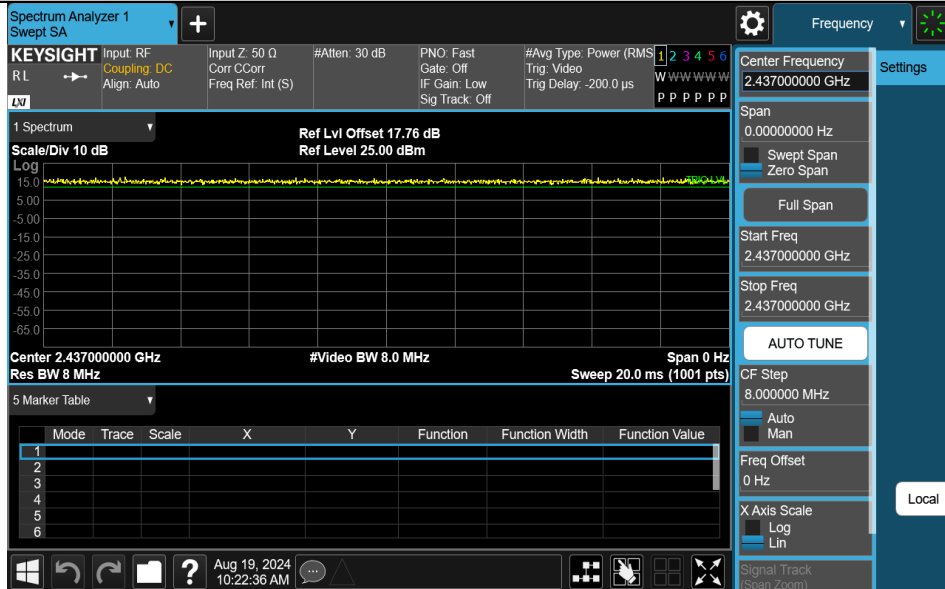

Test Graphs

NTNV-11B-Ant1-2437

NTNV-11G-Ant1-2437

NTNV-11N20SISO-Ant1-2437

12. TEST SETUP PHOTO

Conducted Test

Radiated Test (Below 1GHz)

Radiated Test (Above 1GHz)

13. EUT PHOTO

External Photos
M/N: Core 200S

External Photos
M/N: Core 200S

External Photos
M/N: Core 200S

Internal Photos
M/N: Core 200S

Internal Photos M/N: Core 200S

Internal Photos
M/N: Core 200S

Internal Photos