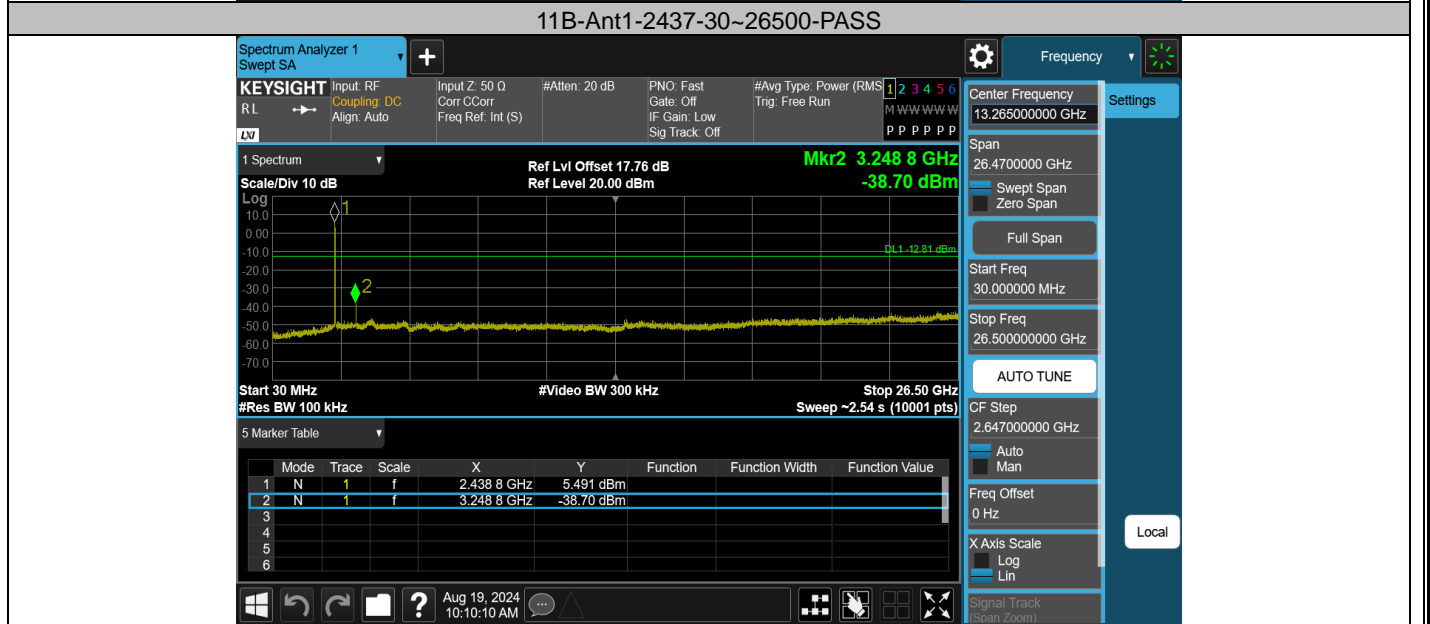

Test Graphs

11G-Ant1-2462-PASS

11N20SISO-Ant1-2412-PASS

11N20SISO-Ant1-2462-PASS

11N40SISO-Ant1-2422-PASS

11N40SISO-Ant1-2452-PASS

Appendix F: Conducted Spurious Emission Test Result

TestMode	Antenna	Frequency[MHz]	FreqRange [Mhz]	RefLevel [dBm]	Result [dBm]	Limit [dBm]	Verdict
11B	Ant1	2412	30~26500	7.49	-38.32	≤-12.51	PASS
11B	Ant1	2437	30~26500	7.19	-38.7	≤-12.81	PASS
11B	Ant1	2462	30~26500	7.53	-39.07	≤-12.47	PASS
11G	Ant1	2412	30~26500	-1.25	-37.3	≤-21.25	PASS
11G	Ant1	2437	30~26500	-1.03	-37.43	≤-21.03	PASS
11G	Ant1	2462	30~26500	-1.15	-37.58	≤-21.15	PASS
11N20SISO	Ant1	2412	30~26500	-1.65	-36.37	≤-21.65	PASS
11N20SISO	Ant1	2437	30~26500	-1.21	-37.32	≤-21.21	PASS
11N20SISO	Ant1	2462	30~26500	-0.87	-37.39	≤-20.87	PASS
11N40SISO	Ant1	2422	30~26500	-4.61	-37.38	≤-24.61	PASS
11N40SISO	Ant1	2437	30~26500	-5.00	-37.04	≤-25	PASS
11N40SISO	Ant1	2452	30~26500	-4.98	-38.07	≤-24.98	PASS

Test Graphs

11G-Ant1-2412-30~26500-PASS

11G-Ant1-2437-30~26500-PASS

11G-Ant1-2462-30~26500-PASS

11N40SISO-Ant1-2422-30~26500-PASS

11N40SISO-Ant1-2437-30~26500-PASS

11N40SISO-Ant1-2452-30~26500-PASS

Appendix G: Duty Cycle Test Result