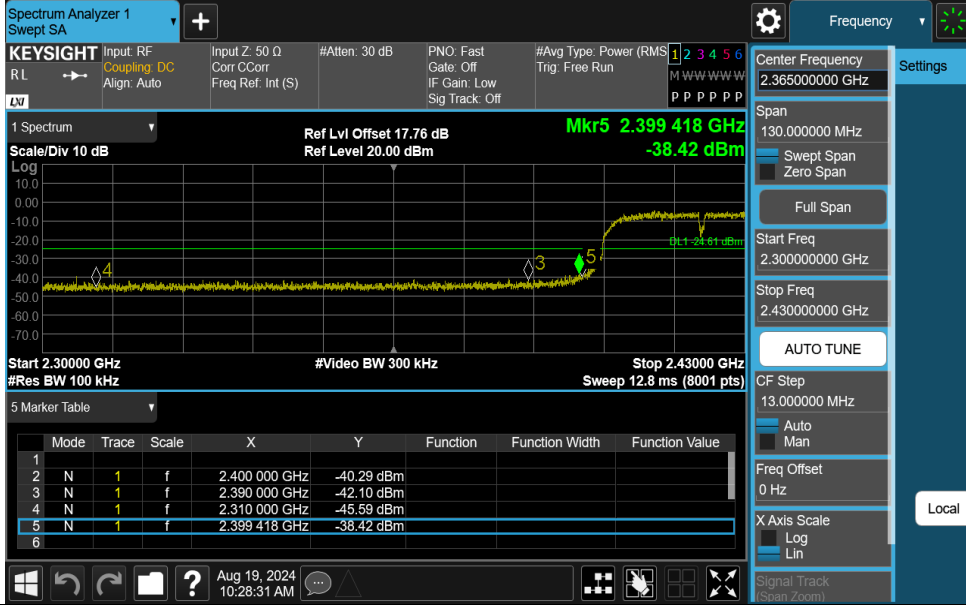

Test Graphs

11G-Ant1-2462-PASS

11N20SISO-Ant1-2412-PASS

11N20SISO-Ant1-2462-PASS

11N40SISO-Ant1-2422-PASS

11N40SISO-Ant1-2452-PASS

Appendix F: Conducted Spurious Emission Test Result

TestMode	Antenna	Frequency[MHz]	FreqRange [Mhz]	RefLevel [dBm]	Result [dBm]	Limit [dBm]	Verdict
11B	Ant1	2412	30~26500	7.49	-38.32	≤-12.51	PASS
11B	Ant1	2437	30~26500	7.19	-38.7	≤-12.81	PASS
11B	Ant1	2462	30~26500	7.53	-39.07	≤-12.47	PASS
11G	Ant1	2412	30~26500	-1.25	-37.3	≤-21.25	PASS
11G	Ant1	2437	30~26500	-1.03	-37.43	≤-21.03	PASS
11G	Ant1	2462	30~26500	-1.15	-37.58	≤-21.15	PASS
11N20SISO	Ant1	2412	30~26500	-1.65	-36.37	≤-21.65	PASS
11N20SISO	Ant1	2437	30~26500	-1.21	-37.32	≤-21.21	PASS
11N20SISO	Ant1	2462	30~26500	-0.87	-37.39	≤-20.87	PASS
11N40SISO	Ant1	2422	30~26500	-4.61	-37.38	≤-24.61	PASS
11N40SISO	Ant1	2437	30~26500	-5.00	-37.04	≤-25	PASS
11N40SISO	Ant1	2452	30~26500	-4.98	-38.07	≤-24.98	PASS

Test Graphs

11G-Ant1-2412-30~26500-PASS

11G-Ant1-2437-30~26500-PASS

11G-Ant1-2462-30~26500-PASS

11N40SISO-Ant1-2422-30~26500-PASS

11N40SISO-Ant1-2437-30~26500-PASS

11N40SISO-Ant1-2452-30~26500-PASS

Appendix G: Duty Cycle Test Result