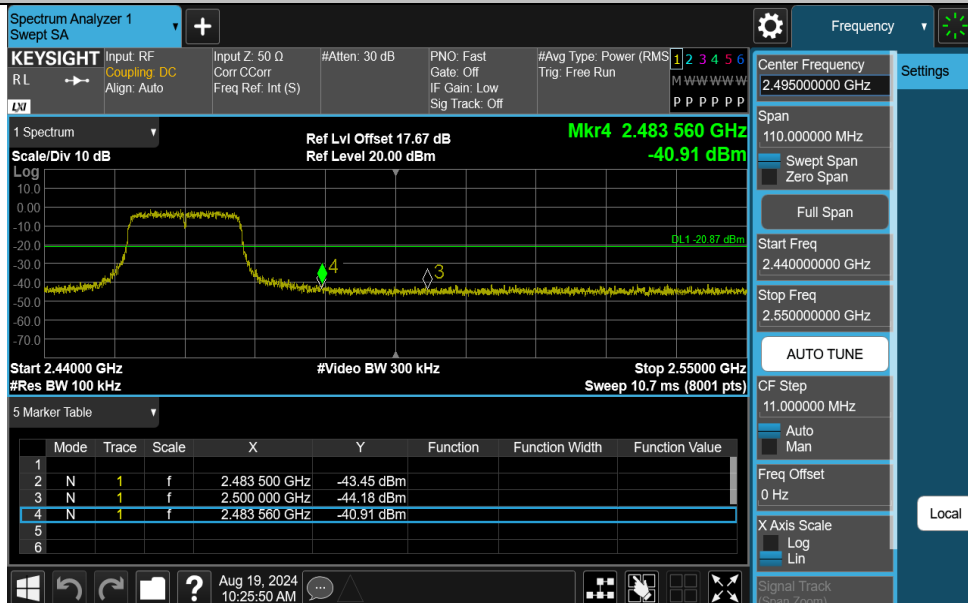

Test Graphs

11G-Ant1-2462-PASS

11N20SISO-Ant1-2412-PASS

11N20SISO-Ant1-2462-PASS

11N40SISO-Ant1-2422-PASS

11N40SISO-Ant1-2452-PASS

Appendix F: Conducted Spurious Emission Test Result

TestMode	Antenna	Frequency[MHz]	FreqRange [Mhz]	RefLevel [dBm]	Result [dBm]	Limit [dBm]	Verdict
11B	Ant1	2412	30~26500	7.49	-38.32	≤-12.51	PASS
11B	Ant1	2437	30~26500	7.19	-38.7	≤-12.81	PASS
11B	Ant1	2462	30~26500	7.53	-39.07	≤-12.47	PASS
11G	Ant1	2412	30~26500	-1.25	-37.3	≤-21.25	PASS
11G	Ant1	2437	30~26500	-1.03	-37.43	≤-21.03	PASS
11G	Ant1	2462	30~26500	-1.15	-37.58	≤-21.15	PASS
11N20SISO	Ant1	2412	30~26500	-1.65	-36.37	≤-21.65	PASS
11N20SISO	Ant1	2437	30~26500	-1.21	-37.32	≤-21.21	PASS
11N20SISO	Ant1	2462	30~26500	-0.87	-37.39	≤-20.87	PASS
11N40SISO	Ant1	2422	30~26500	-4.61	-37.38	≤-24.61	PASS
11N40SISO	Ant1	2437	30~26500	-5.00	-37.04	≤-25	PASS
11N40SISO	Ant1	2452	30~26500	-4.98	-38.07	≤-24.98	PASS

Test Graphs

11G-Ant1-2412-30~26500-PASS

11G-Ant1-2437-30~26500-PASS

11G-Ant1-2462-30~26500-PASS

11N40SISO-Ant1-2422-30~26500-PASS

11N40SISO-Ant1-2437-30~26500-PASS

11N40SISO-Ant1-2452-30~26500-PASS

Appendix G: Duty Cycle Test Result