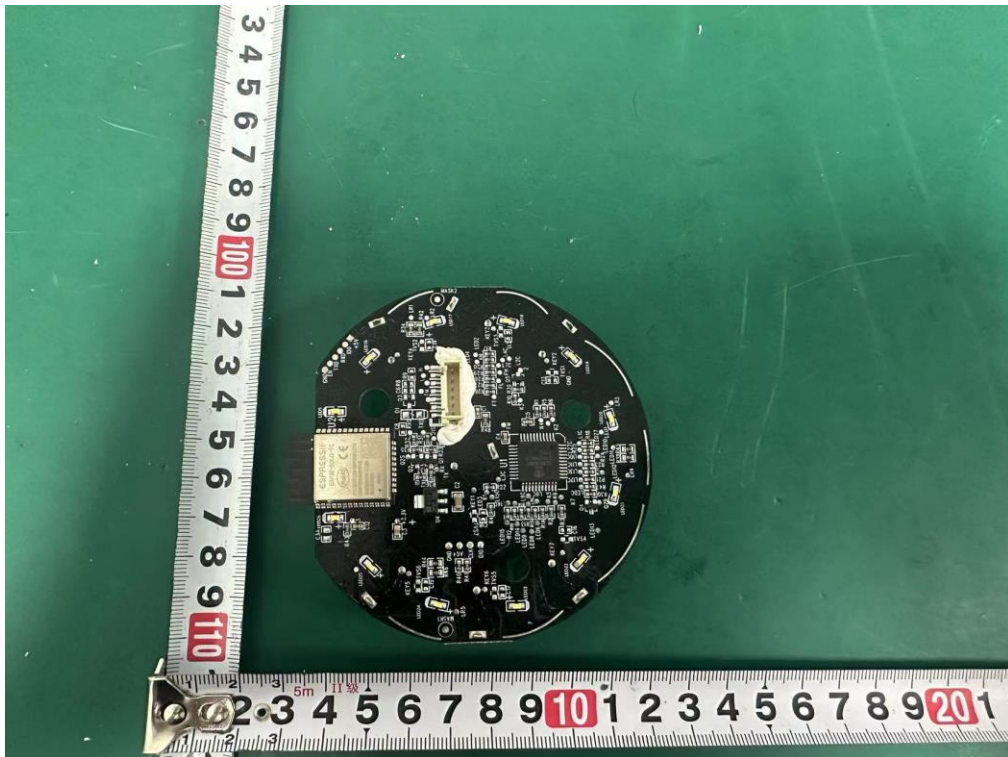

Test Graphs

NTNV-11B-Ant1-2437

NTNV-11G-Ant1-2437

NTNV-11N20SISO-Ant1-2437

12. TEST SETUP PHOTO

Conducted Test

Radiated Test (Below 1GHz)

Radiated Test (Above 1GHz)

13. EUT PHOTO

External Photos
M/N: Core 200S

External Photos
M/N: Core 200S

External Photos
M/N: Core 200S

Internal Photos
M/N: Core 200S

Internal Photos M/N: Core 200S

Internal Photos
M/N: Core 200S

Internal Photos

M/N: Core 200S

BT/WIFI
ANT

End of Test Report