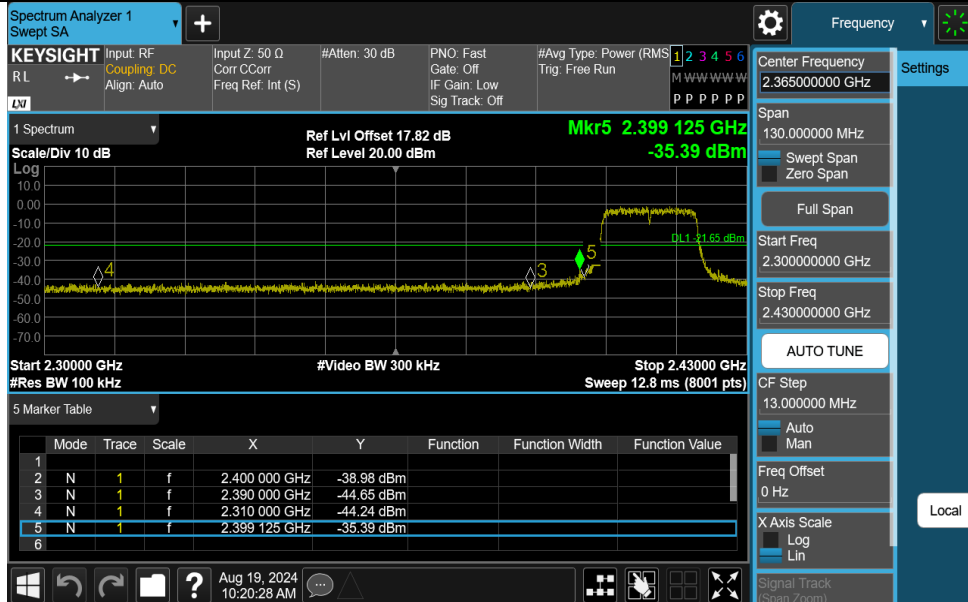

Test Graphs

11G-Ant1-2462-PASS

11N20SISO-Ant1-2412-PASS

11N20SISO-Ant1-2462-PASS

11N40SISO-Ant1-2422-PASS

11N40SISO-Ant1-2452-PASS

Appendix F: Conducted Spurious Emission Test Result

TestMode	Antenna	Frequency[MHz]	FreqRange [Mhz]	RefLevel [dBm]	Result [dBm]	Limit [dBm]	Verdict
11B	Ant1	2412	30~26500	7.49	-38.32	≤-12.51	PASS
11B	Ant1	2437	30~26500	7.19	-38.7	≤-12.81	PASS
11B	Ant1	2462	30~26500	7.53	-39.07	≤-12.47	PASS
11G	Ant1	2412	30~26500	-1.25	-37.3	≤-21.25	PASS
11G	Ant1	2437	30~26500	-1.03	-37.43	≤-21.03	PASS
11G	Ant1	2462	30~26500	-1.15	-37.58	≤-21.15	PASS
11N20SISO	Ant1	2412	30~26500	-1.65	-36.37	≤-21.65	PASS
11N20SISO	Ant1	2437	30~26500	-1.21	-37.32	≤-21.21	PASS
11N20SISO	Ant1	2462	30~26500	-0.87	-37.39	≤-20.87	PASS
11N40SISO	Ant1	2422	30~26500	-4.61	-37.38	≤-24.61	PASS
11N40SISO	Ant1	2437	30~26500	-5.00	-37.04	≤-25	PASS
11N40SISO	Ant1	2452	30~26500	-4.98	-38.07	≤-24.98	PASS

Test Graphs

11G-Ant1-2412-30~26500-PASS

11G-Ant1-2437-30~26500-PASS

11G-Ant1-2462-30~26500-PASS

11N40SISO-Ant1-2422-30~26500-PASS

11N40SISO-Ant1-2437-30~26500-PASS

11N40SISO-Ant1-2452-30~26500-PASS

Appendix G: Duty Cycle Test Result