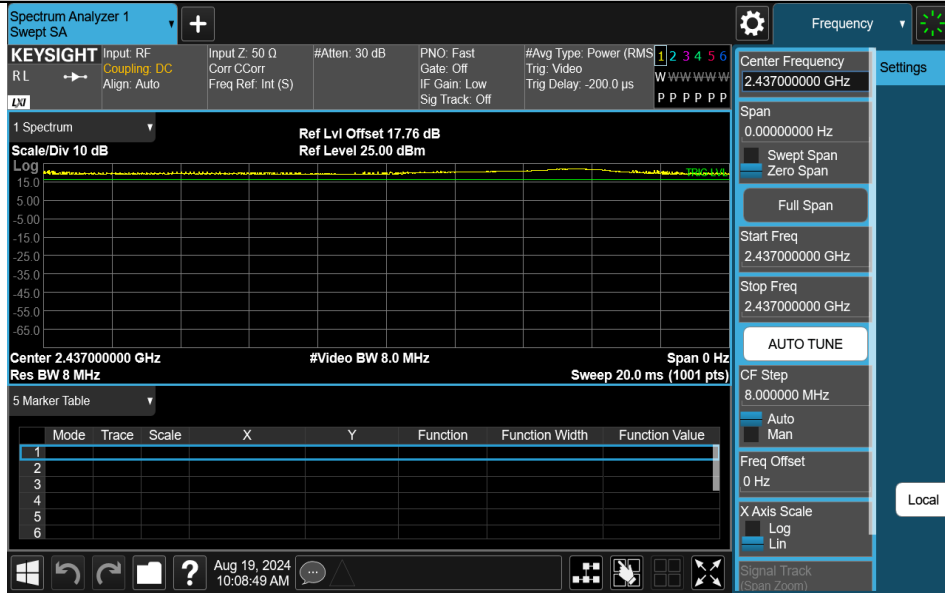

Test Graphs

NTNV-11B-Ant1-2437