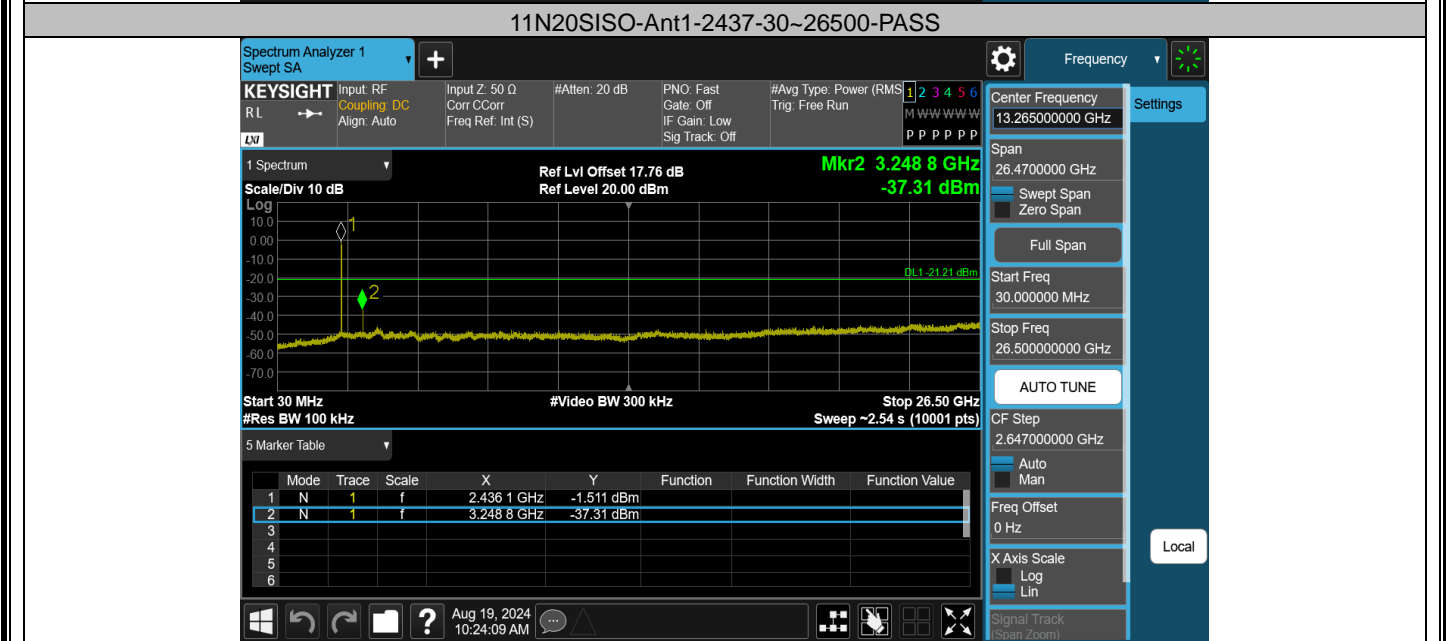

Test Graphs

11G-Ant1-2462-PASS

11N20SISO-Ant1-2412-PASS

11N20SISO-Ant1-2462-PASS

11N40SISO-Ant1-2422-PASS

11N40SISO-Ant1-2452-PASS

Appendix F: Conducted Spurious Emission Test Result

TestMode	Antenna	Frequency[MHz]	FreqRange [Mhz]	RefLevel [dBm]	Result [dBm]	Limit [dBm]	Verdict
11B	Ant1	2412	30~26500	7.49	-38.32	≤-12.51	PASS
11B	Ant1	2437	30~26500	7.19	-38.7	≤-12.81	PASS
11B	Ant1	2462	30~26500	7.53	-39.07	≤-12.47	PASS
11G	Ant1	2412	30~26500	-1.25	-37.3	≤-21.25	PASS
11G	Ant1	2437	30~26500	-1.03	-37.43	≤-21.03	PASS
11G	Ant1	2462	30~26500	-1.15	-37.58	≤-21.15	PASS
11N20SISO	Ant1	2412	30~26500	-1.65	-36.37	≤-21.65	PASS
11N20SISO	Ant1	2437	30~26500	-1.21	-37.32	≤-21.21	PASS
11N20SISO	Ant1	2462	30~26500	-0.87	-37.39	≤-20.87	PASS
11N40SISO	Ant1	2422	30~26500	-4.61	-37.38	≤-24.61	PASS
11N40SISO	Ant1	2437	30~26500	-5.00	-37.04	≤-25	PASS
11N40SISO	Ant1	2452	30~26500	-4.98	-38.07	≤-24.98	PASS

Test Graphs

11G-Ant1-2412-30~26500-PASS

11G-Ant1-2437-30~26500-PASS

11G-Ant1-2462-30~26500-PASS

11N40SISO-Ant1-2422-30~26500-PASS

11N40SISO-Ant1-2437-30~26500-PASS

11N40SISO-Ant1-2452-30~26500-PASS

Appendix G: Duty Cycle Test Result

TestMode	Antenna	Frequency[MHz]	Transmission Duration [ms]	Transmission Period [ms]	Duty Cycle [%]
11B	Ant1	2437	20.00	20.00	100.00
11G	Ant1	2437	20.00	20.00	100.00
11N20SISO	Ant1	2437	20.00	20.00	100.00
11N40SISO	Ant1	2437	20.00	20.00	100.00