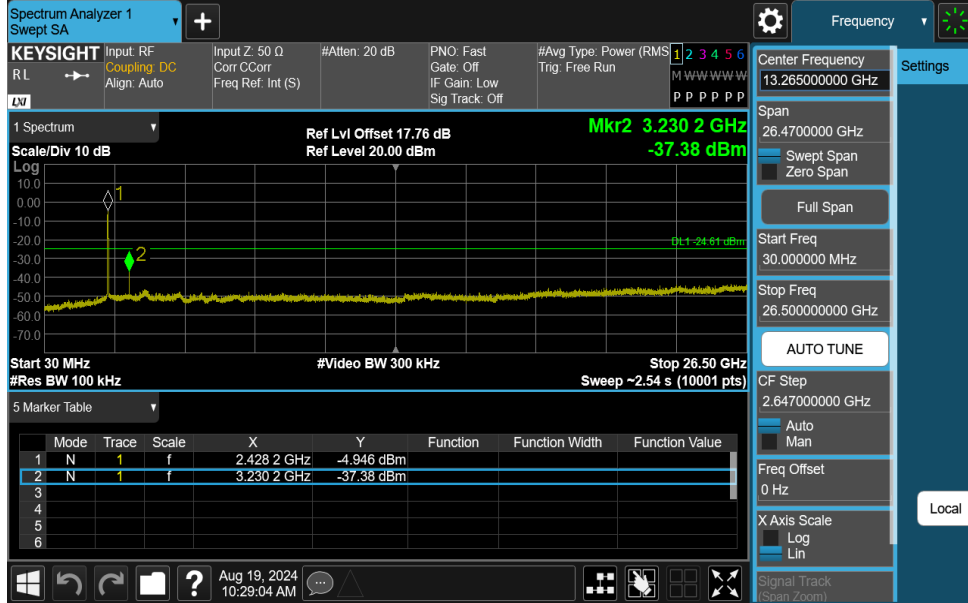

Test Graphs

11G-Ant1-2462-PASS

11N20SISO-Ant1-2412-PASS

11N20SISO-Ant1-2462-PASS

11N40SISO-Ant1-2422-PASS

11N40SISO-Ant1-2452-PASS

Appendix F: Conducted Spurious Emission Test Result

TestMode	Antenna	Frequency[MHz]	FreqRange [Mhz]	RefLevel [dBm]	Result [dBm]	Limit [dBm]	Verdict
11B	Ant1	2412	30~26500	7.49	-38.32	≤-12.51	PASS
11B	Ant1	2437	30~26500	7.19	-38.7	≤-12.81	PASS
11B	Ant1	2462	30~26500	7.53	-39.07	≤-12.47	PASS
11G	Ant1	2412	30~26500	-1.25	-37.3	≤-21.25	PASS
11G	Ant1	2437	30~26500	-1.03	-37.43	≤-21.03	PASS
11G	Ant1	2462	30~26500	-1.15	-37.58	≤-21.15	PASS
11N20SISO	Ant1	2412	30~26500	-1.65	-36.37	≤-21.65	PASS
11N20SISO	Ant1	2437	30~26500	-1.21	-37.32	≤-21.21	PASS
11N20SISO	Ant1	2462	30~26500	-0.87	-37.39	≤-20.87	PASS
11N40SISO	Ant1	2422	30~26500	-4.61	-37.38	≤-24.61	PASS
11N40SISO	Ant1	2437	30~26500	-5.00	-37.04	≤-25	PASS
11N40SISO	Ant1	2452	30~26500	-4.98	-38.07	≤-24.98	PASS

Test Graphs

11G-Ant1-2412-30~26500-PASS

11G-Ant1-2437-30~26500-PASS

11G-Ant1-2462-30~26500-PASS

11N40SISO-Ant1-2422-30~26500-PASS

11N40SISO-Ant1-2437-30~26500-PASS

11N40SISO-Ant1-2452-30~26500-PASS

Appendix G: Duty Cycle Test Result