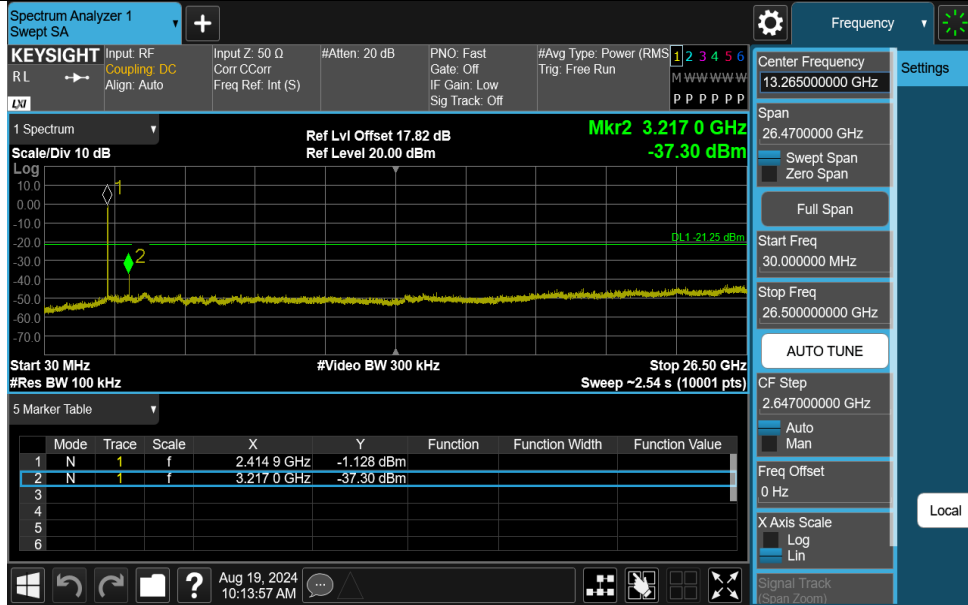

11G-Ant1-2412-30~26500-PASS