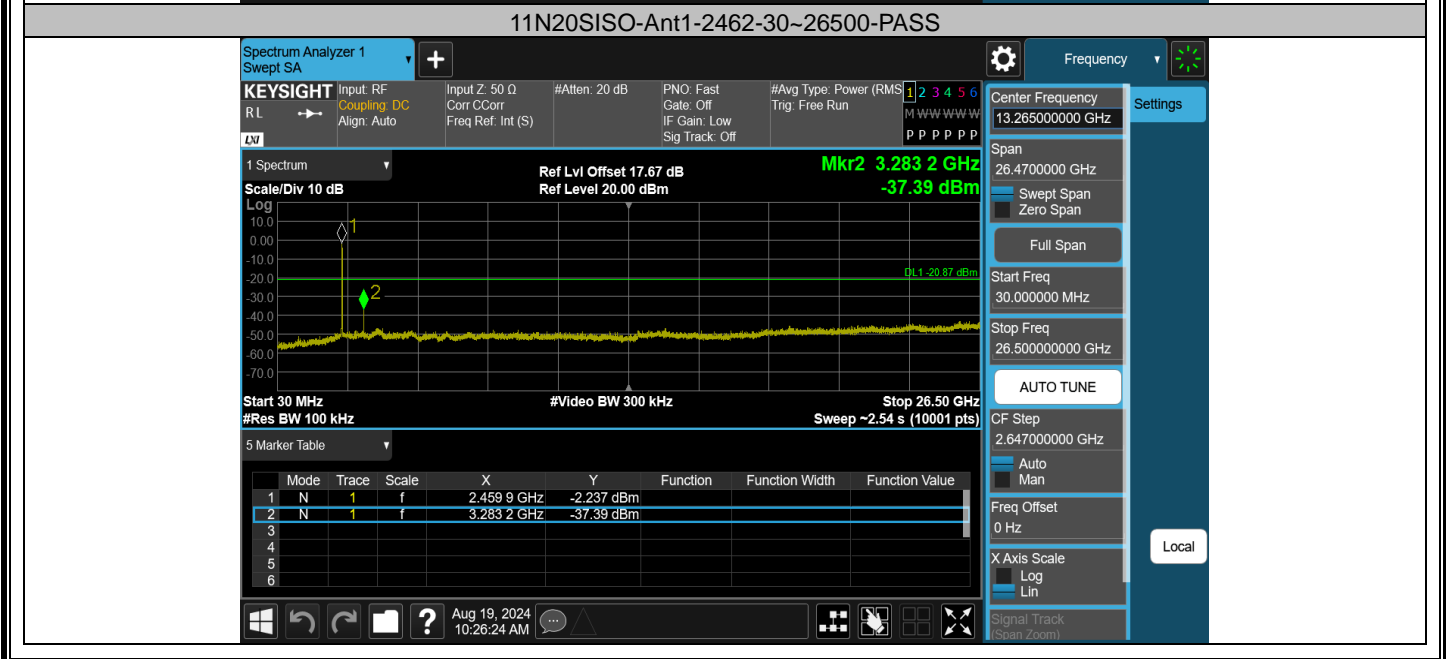

Test Graphs

11G-Ant1-2462-PASS

11N20SISO-Ant1-2412-PASS

11N20SISO-Ant1-2462-PASS

11N40SISO-Ant1-2422-PASS

11N40SISO-Ant1-2452-PASS

Appendix F: Conducted Spurious Emission Test Result

TestMode	Antenna	Frequency[MHz]	FreqRange [Mhz]	RefLevel [dBm]	Result [dBm]	Limit [dBm]	Verdict
11B	Ant1	2412	30~26500	7.49	-38.32	≤-12.51	PASS
11B	Ant1	2437	30~26500	7.19	-38.7	≤-12.81	PASS
11B	Ant1	2462	30~26500	7.53	-39.07	≤-12.47	PASS
11G	Ant1	2412	30~26500	-1.25	-37.3	≤-21.25	PASS
11G	Ant1	2437	30~26500	-1.03	-37.43	≤-21.03	PASS
11G	Ant1	2462	30~26500	-1.15	-37.58	≤-21.15	PASS
11N20SISO	Ant1	2412	30~26500	-1.65	-36.37	≤-21.65	PASS
11N20SISO	Ant1	2437	30~26500	-1.21	-37.32	≤-21.21	PASS
11N20SISO	Ant1	2462	30~26500	-0.87	-37.39	≤-20.87	PASS
11N40SISO	Ant1	2422	30~26500	-4.61	-37.38	≤-24.61	PASS
11N40SISO	Ant1	2437	30~26500	-5.00	-37.04	≤-25	PASS
11N40SISO	Ant1	2452	30~26500	-4.98	-38.07	≤-24.98	PASS

Test Graphs

11G-Ant1-2412-30~26500-PASS

11G-Ant1-2437-30~26500-PASS

11G-Ant1-2462-30~26500-PASS

11N40SISO-Ant1-2422-30~26500-PASS

11N40SISO-Ant1-2437-30~26500-PASS

11N40SISO-Ant1-2452-30~26500-PASS

Appendix G: Duty Cycle Test Result

TestMode	Antenna	Frequency[MHz]	Transmission Duration [ms]	Transmission Period [ms]	Duty Cycle [%]
11B	Ant1	2437	20.00	20.00	100.00
11G	Ant1	2437	20.00	20.00	100.00
11N20SISO	Ant1	2437	20.00	20.00	100.00
11N40SISO	Ant1	2437	20.00	20.00	100.00