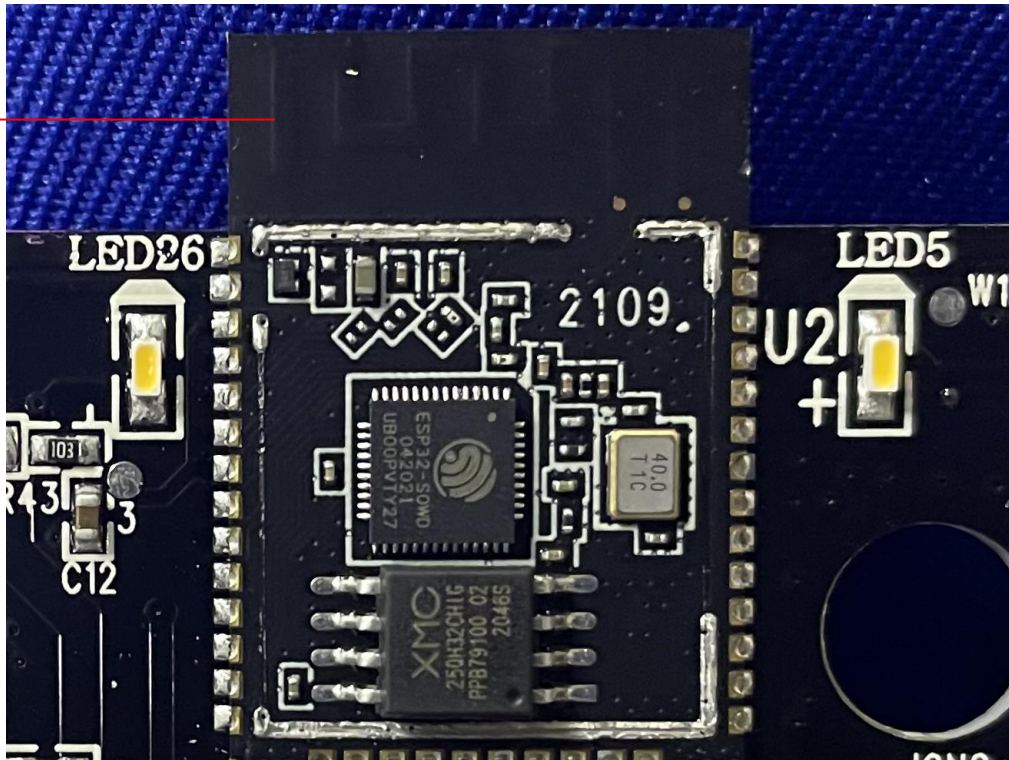

Test Graphs

NTNV-11B-Ant1-2437

NTNV-11G-Ant1-2437

NTNV-11N20SISO-Ant1-2437

12. TEST SETUP PHOTO

Conducted Test

Radiated Test (Below 1GHz)

Radiated Test (Above 1GHz)

13. EUT PHOTO

External Photos
M/N: Core 200S

External Photos
M/N: Core 200S

External Photos
M/N: Core 200S

Internal Photos
M/N: Core 200S

Internal Photos M/N: Core 200S

Internal Photos
M/N: Core 200S

Internal Photos

M/N: Core 200S

BT/WIFI
ANT

End of Test Report