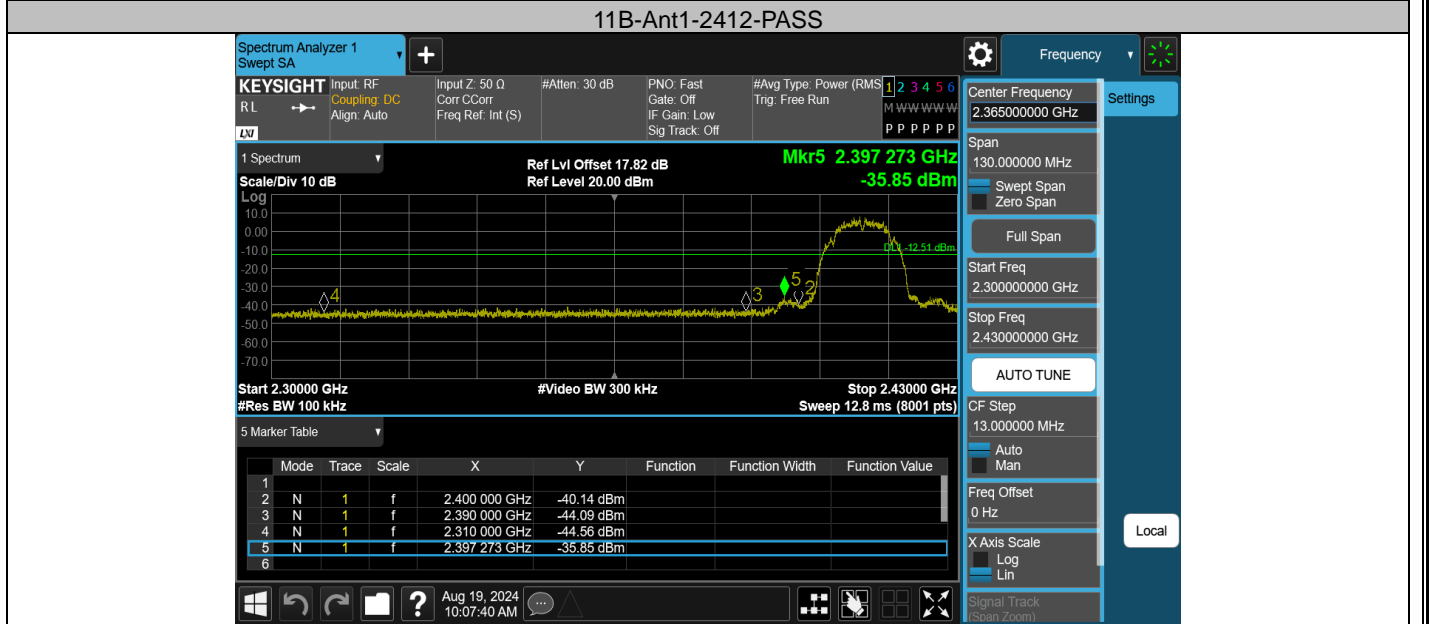

Test Graphs

11G-Ant1-2462-PASS

11N20SISO-Ant1-2412-PASS

11N20SISO-Ant1-2462-PASS

11N40SISO-Ant1-2422-PASS

11N40SISO-Ant1-2452-PASS

Appendix F: Conducted Spurious Emission Test Result

TestMode	Antenna	Frequency[MHz]	FreqRange [Mhz]	RefLevel [dBm]	Result [dBm]	Limit [dBm]	Verdict
11B	Ant1	2412	30~26500	7.49	-38.32	≤-12.51	PASS
11B	Ant1	2437	30~26500	7.19	-38.7	≤-12.81	PASS
11B	Ant1	2462	30~26500	7.53	-39.07	≤-12.47	PASS
11G	Ant1	2412	30~26500	-1.25	-37.3	≤-21.25	PASS
11G	Ant1	2437	30~26500	-1.03	-37.43	≤-21.03	PASS
11G	Ant1	2462	30~26500	-1.15	-37.58	≤-21.15	PASS
11N20SISO	Ant1	2412	30~26500	-1.65	-36.37	≤-21.65	PASS
11N20SISO	Ant1	2437	30~26500	-1.21	-37.32	≤-21.21	PASS
11N20SISO	Ant1	2462	30~26500	-0.87	-37.39	≤-20.87	PASS
11N40SISO	Ant1	2422	30~26500	-4.61	-37.38	≤-24.61	PASS
11N40SISO	Ant1	2437	30~26500	-5.00	-37.04	≤-25	PASS
11N40SISO	Ant1	2452	30~26500	-4.98	-38.07	≤-24.98	PASS

Test Graphs

11G-Ant1-2412-30~26500-PASS

11G-Ant1-2437-30~26500-PASS

11G-Ant1-2462-30~26500-PASS

11N40SISO-Ant1-2422-30~26500-PASS

11N40SISO-Ant1-2437-30~26500-PASS

11N40SISO-Ant1-2452-30~26500-PASS

Appendix G: Duty Cycle Test Result