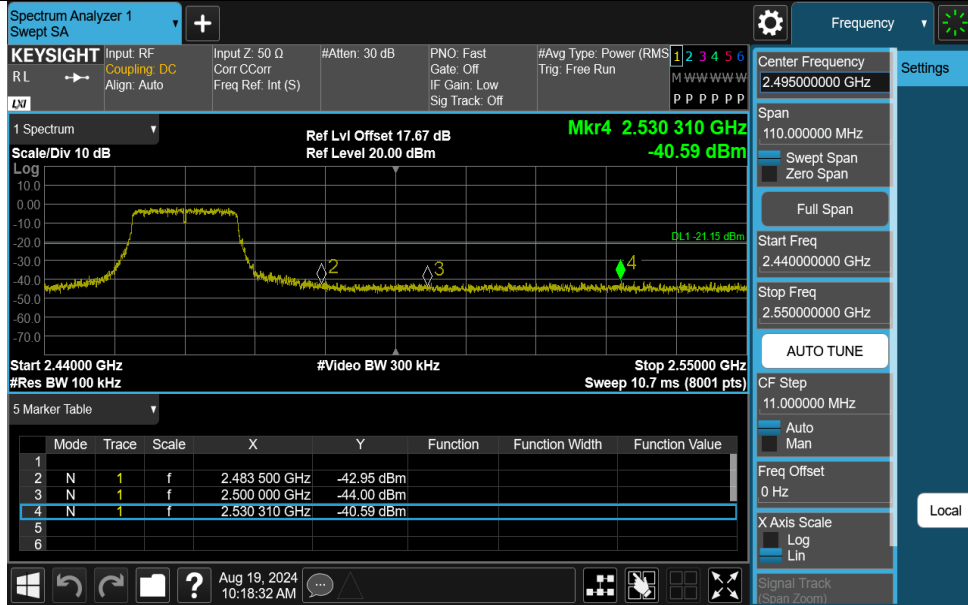

Test Graphs

11G-Ant1-2462-PASS

11N20SISO-Ant1-2412-PASS

11N20SISO-Ant1-2462-PASS

11N40SISO-Ant1-2422-PASS

11N40SISO-Ant1-2452-PASS

Appendix F: Conducted Spurious Emission Test Result

TestMode	Antenna	Frequency[MHz]	FreqRange [Mhz]	RefLevel [dBm]	Result [dBm]	Limit [dBm]	Verdict
11B	Ant1	2412	30~26500	7.49	-38.32	≤-12.51	PASS
11B	Ant1	2437	30~26500	7.19	-38.7	≤-12.81	PASS
11B	Ant1	2462	30~26500	7.53	-39.07	≤-12.47	PASS
11G	Ant1	2412	30~26500	-1.25	-37.3	≤-21.25	PASS
11G	Ant1	2437	30~26500	-1.03	-37.43	≤-21.03	PASS
11G	Ant1	2462	30~26500	-1.15	-37.58	≤-21.15	PASS
11N20SISO	Ant1	2412	30~26500	-1.65	-36.37	≤-21.65	PASS
11N20SISO	Ant1	2437	30~26500	-1.21	-37.32	≤-21.21	PASS
11N20SISO	Ant1	2462	30~26500	-0.87	-37.39	≤-20.87	PASS
11N40SISO	Ant1	2422	30~26500	-4.61	-37.38	≤-24.61	PASS
11N40SISO	Ant1	2437	30~26500	-5.00	-37.04	≤-25	PASS
11N40SISO	Ant1	2452	30~26500	-4.98	-38.07	≤-24.98	PASS

Test Graphs

11G-Ant1-2412-30~26500-PASS

11G-Ant1-2437-30~26500-PASS

11G-Ant1-2462-30~26500-PASS

11N40SISO-Ant1-2422-30~26500-PASS

11N40SISO-Ant1-2437-30~26500-PASS

11N40SISO-Ant1-2452-30~26500-PASS

Appendix G: Duty Cycle Test Result