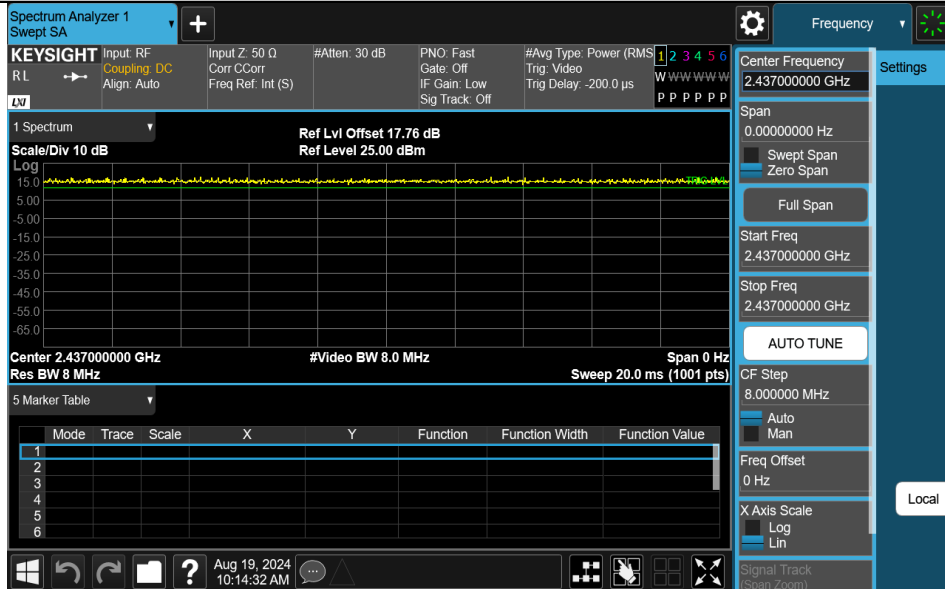

NTNV-11G-Ant1-2437