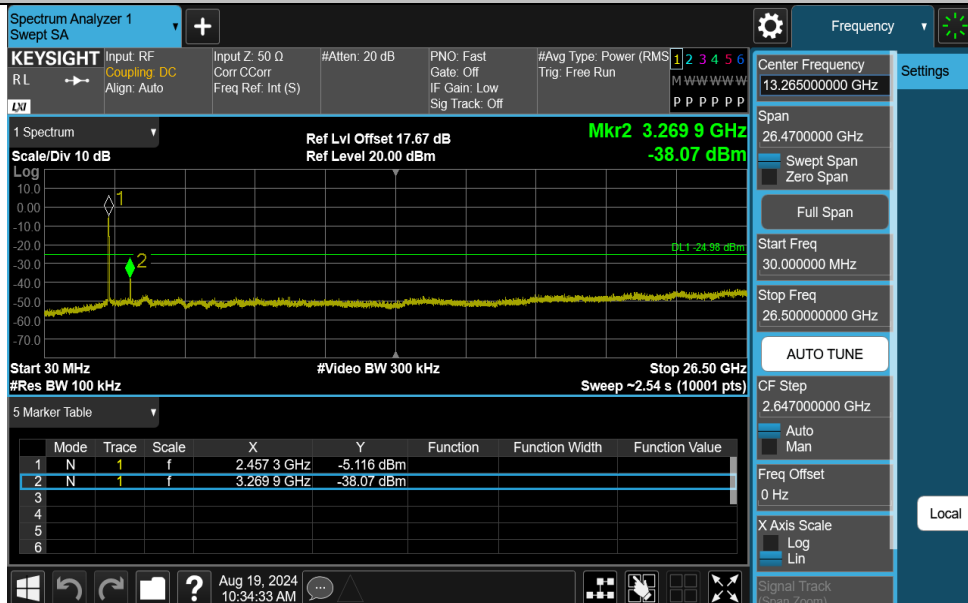

Test Graphs

11G-Ant1-2462-PASS

11N20SISO-Ant1-2412-PASS

11N20SISO-Ant1-2462-PASS

11N40SISO-Ant1-2422-PASS

11N40SISO-Ant1-2452-PASS

Appendix F: Conducted Spurious Emission Test Result

TestMode	Antenna	Frequency[MHz]	FreqRange [Mhz]	RefLevel [dBm]	Result [dBm]	Limit [dBm]	Verdict
11B	Ant1	2412	30~26500	7.49	-38.32	≤-12.51	PASS
11B	Ant1	2437	30~26500	7.19	-38.7	≤-12.81	PASS
11B	Ant1	2462	30~26500	7.53	-39.07	≤-12.47	PASS
11G	Ant1	2412	30~26500	-1.25	-37.3	≤-21.25	PASS
11G	Ant1	2437	30~26500	-1.03	-37.43	≤-21.03	PASS
11G	Ant1	2462	30~26500	-1.15	-37.58	≤-21.15	PASS
11N20SISO	Ant1	2412	30~26500	-1.65	-36.37	≤-21.65	PASS
11N20SISO	Ant1	2437	30~26500	-1.21	-37.32	≤-21.21	PASS
11N20SISO	Ant1	2462	30~26500	-0.87	-37.39	≤-20.87	PASS
11N40SISO	Ant1	2422	30~26500	-4.61	-37.38	≤-24.61	PASS
11N40SISO	Ant1	2437	30~26500	-5.00	-37.04	≤-25	PASS
11N40SISO	Ant1	2452	30~26500	-4.98	-38.07	≤-24.98	PASS

Test Graphs

11G-Ant1-2412-30~26500-PASS

11G-Ant1-2437-30~26500-PASS

11G-Ant1-2462-30~26500-PASS

11N40SISO-Ant1-2422-30~26500-PASS

11N40SISO-Ant1-2437-30~26500-PASS

11N40SISO-Ant1-2452-30~26500-PASS

Appendix G: Duty Cycle Test Result