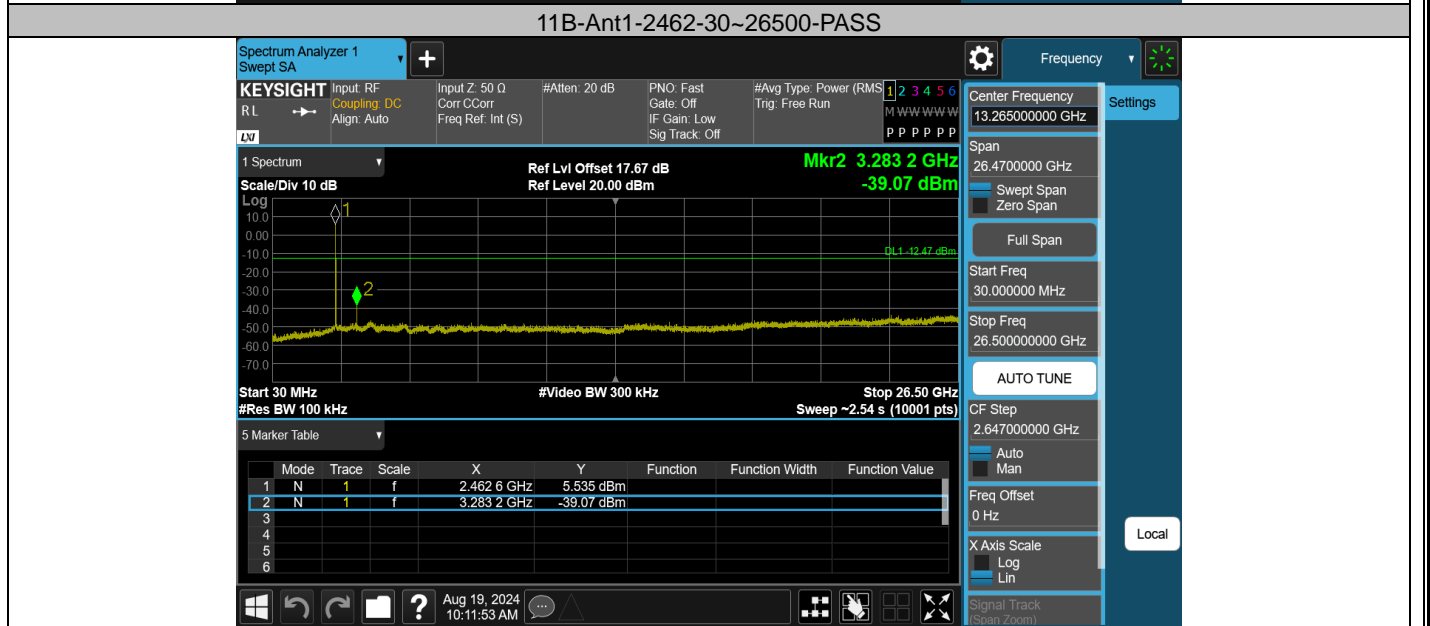

Test Graphs

11G-Ant1-2462-PASS

11N20SISO-Ant1-2412-PASS

11N20SISO-Ant1-2462-PASS

11N40SISO-Ant1-2422-PASS

11N40SISO-Ant1-2452-PASS

Appendix F: Conducted Spurious Emission Test Result

TestMode	Antenna	Frequency[MHz]	FreqRange [Mhz]	RefLevel [dBm]	Result [dBm]	Limit [dBm]	Verdict
11B	Ant1	2412	30~26500	7.49	-38.32	≤-12.51	PASS
11B	Ant1	2437	30~26500	7.19	-38.7	≤-12.81	PASS
11B	Ant1	2462	30~26500	7.53	-39.07	≤-12.47	PASS
11G	Ant1	2412	30~26500	-1.25	-37.3	≤-21.25	PASS
11G	Ant1	2437	30~26500	-1.03	-37.43	≤-21.03	PASS
11G	Ant1	2462	30~26500	-1.15	-37.58	≤-21.15	PASS
11N20SISO	Ant1	2412	30~26500	-1.65	-36.37	≤-21.65	PASS
11N20SISO	Ant1	2437	30~26500	-1.21	-37.32	≤-21.21	PASS
11N20SISO	Ant1	2462	30~26500	-0.87	-37.39	≤-20.87	PASS
11N40SISO	Ant1	2422	30~26500	-4.61	-37.38	≤-24.61	PASS
11N40SISO	Ant1	2437	30~26500	-5.00	-37.04	≤-25	PASS
11N40SISO	Ant1	2452	30~26500	-4.98	-38.07	≤-24.98	PASS

Test Graphs

11G-Ant1-2412-30~26500-PASS

11G-Ant1-2437-30~26500-PASS

11G-Ant1-2462-30~26500-PASS

11N40SISO-Ant1-2422-30~26500-PASS

11N40SISO-Ant1-2437-30~26500-PASS

11N40SISO-Ant1-2452-30~26500-PASS

Appendix G: Duty Cycle Test Result