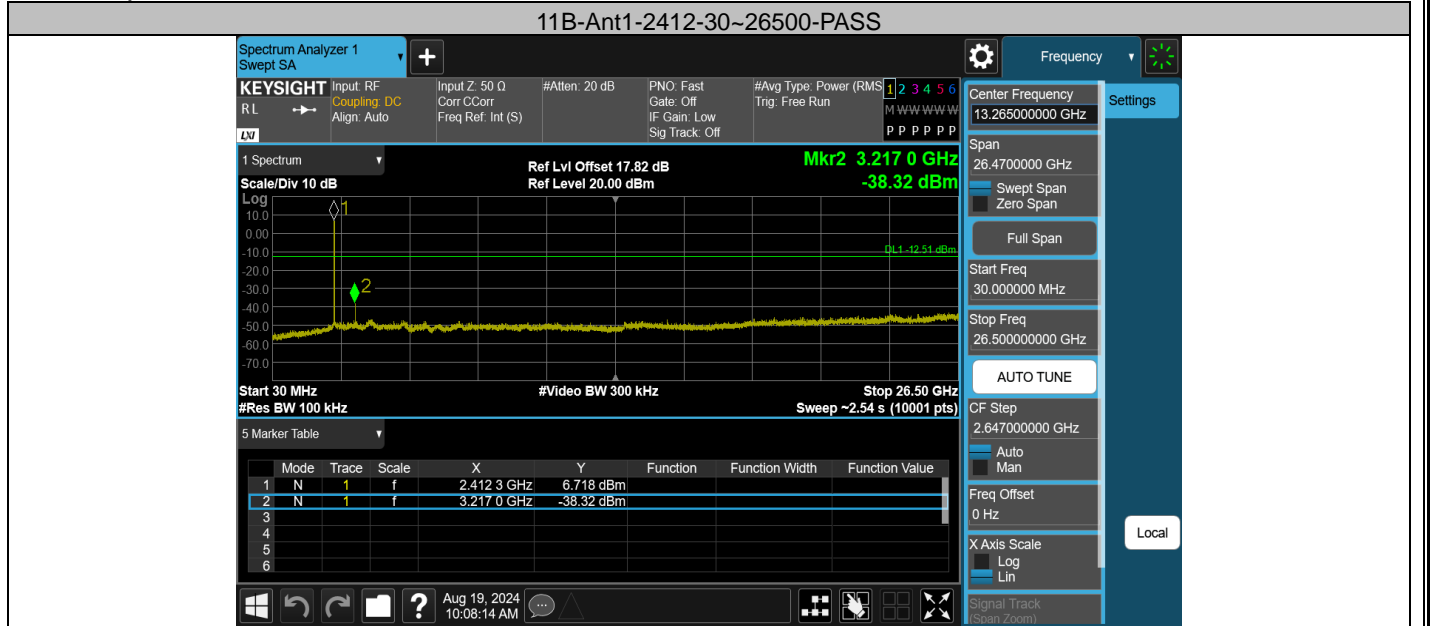

Test Graphs

11G-Ant1-2462-PASS

11N20SISO-Ant1-2412-PASS

11N20SISO-Ant1-2462-PASS

11N40SISO-Ant1-2422-PASS

11N40SISO-Ant1-2452-PASS

Appendix F: Conducted Spurious Emission Test Result

TestMode	Antenna	Frequency[MHz]	FreqRange [Mhz]	RefLevel [dBm]	Result [dBm]	Limit [dBm]	Verdict
11B	Ant1	2412	30~26500	7.49	-38.32	≤-12.51	PASS
11B	Ant1	2437	30~26500	7.19	-38.7	≤-12.81	PASS
11B	Ant1	2462	30~26500	7.53	-39.07	≤-12.47	PASS
11G	Ant1	2412	30~26500	-1.25	-37.3	≤-21.25	PASS
11G	Ant1	2437	30~26500	-1.03	-37.43	≤-21.03	PASS
11G	Ant1	2462	30~26500	-1.15	-37.58	≤-21.15	PASS
11N20SISO	Ant1	2412	30~26500	-1.65	-36.37	≤-21.65	PASS
11N20SISO	Ant1	2437	30~26500	-1.21	-37.32	≤-21.21	PASS
11N20SISO	Ant1	2462	30~26500	-0.87	-37.39	≤-20.87	PASS
11N40SISO	Ant1	2422	30~26500	-4.61	-37.38	≤-24.61	PASS
11N40SISO	Ant1	2437	30~26500	-5.00	-37.04	≤-25	PASS
11N40SISO	Ant1	2452	30~26500	-4.98	-38.07	≤-24.98	PASS

Test Graphs

11G-Ant1-2412-30~26500-PASS

11G-Ant1-2437-30~26500-PASS

11G-Ant1-2462-30~26500-PASS

11N40SISO-Ant1-2422-30~26500-PASS

11N40SISO-Ant1-2437-30~26500-PASS

11N40SISO-Ant1-2452-30~26500-PASS

Appendix G: Duty Cycle Test Result