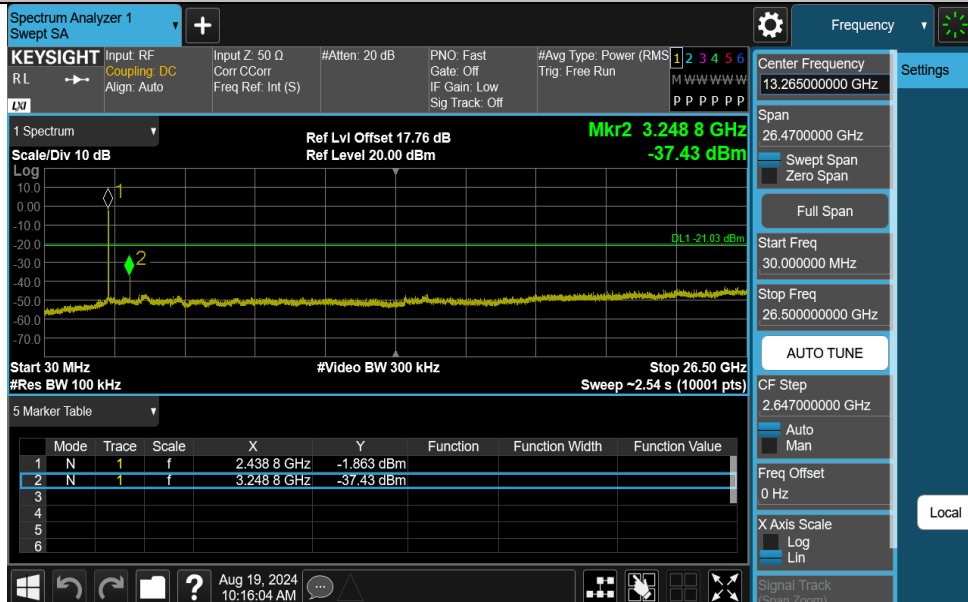

Test Graphs

11G-Ant1-2462-PASS

11N20SISO-Ant1-2412-PASS

11N20SISO-Ant1-2462-PASS

11N40SISO-Ant1-2422-PASS

11N40SISO-Ant1-2452-PASS

Appendix F: Conducted Spurious Emission Test Result

TestMode	Antenna	Frequency[MHz]	FreqRange [Mhz]	RefLevel [dBm]	Result [dBm]	Limit [dBm]	Verdict
11B	Ant1	2412	30~26500	7.49	-38.32	≤-12.51	PASS
11B	Ant1	2437	30~26500	7.19	-38.7	≤-12.81	PASS
11B	Ant1	2462	30~26500	7.53	-39.07	≤-12.47	PASS
11G	Ant1	2412	30~26500	-1.25	-37.3	≤-21.25	PASS
11G	Ant1	2437	30~26500	-1.03	-37.43	≤-21.03	PASS
11G	Ant1	2462	30~26500	-1.15	-37.58	≤-21.15	PASS
11N20SISO	Ant1	2412	30~26500	-1.65	-36.37	≤-21.65	PASS
11N20SISO	Ant1	2437	30~26500	-1.21	-37.32	≤-21.21	PASS
11N20SISO	Ant1	2462	30~26500	-0.87	-37.39	≤-20.87	PASS
11N40SISO	Ant1	2422	30~26500	-4.61	-37.38	≤-24.61	PASS
11N40SISO	Ant1	2437	30~26500	-5.00	-37.04	≤-25	PASS
11N40SISO	Ant1	2452	30~26500	-4.98	-38.07	≤-24.98	PASS

Test Graphs

11G-Ant1-2412-30~26500-PASS

11G-Ant1-2437-30~26500-PASS

11G-Ant1-2462-30~26500-PASS

11N40SISO-Ant1-2422-30~26500-PASS

11N40SISO-Ant1-2437-30~26500-PASS

11N40SISO-Ant1-2452-30~26500-PASS

Appendix G: Duty Cycle Test Result