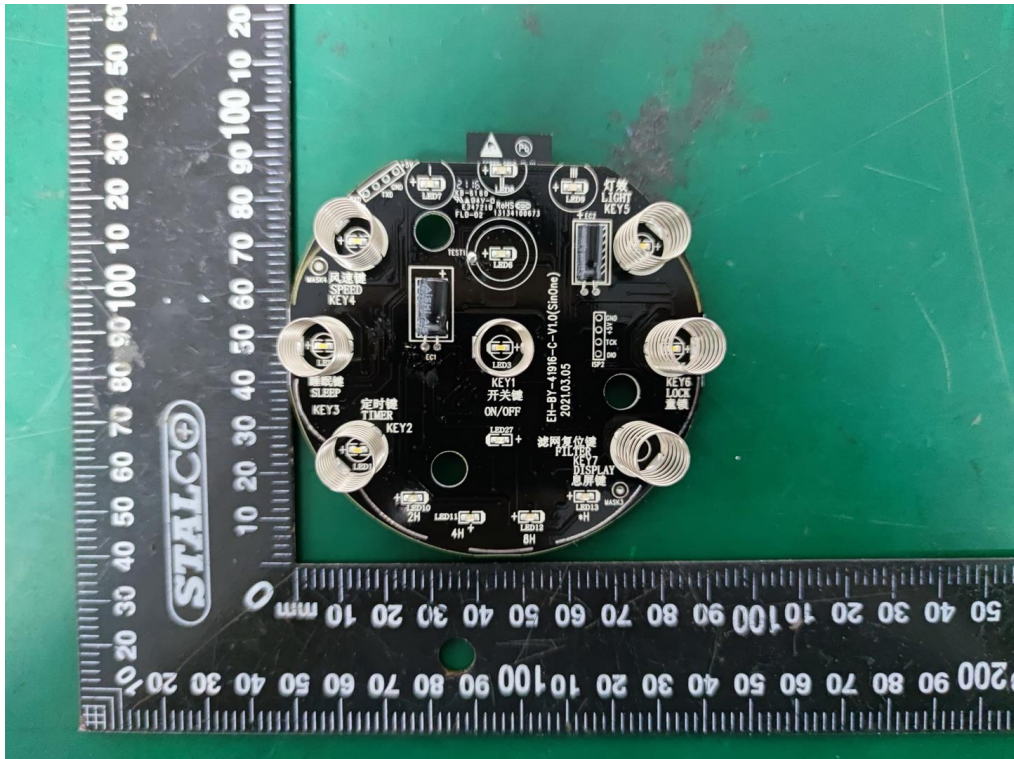

Internal Photos

M/N: Core 200S

Mainboard No.: EH-BY-41916-C-V1.0(SinOne)

Internal Photos

M/N: Core 200S

Internal Photos
M/N: Core 200S

WiFi and Bluetooth Antenna

Mainboard No.: EH-BY-41916-C-V1.0(CBM)

Internal Photos

M/N: Core 200S

Internal Photos

M/N: Core 200S

Wi-Fi and Bluetooth Antenna

New Photos

Internal Photos

M/N: Core 200S