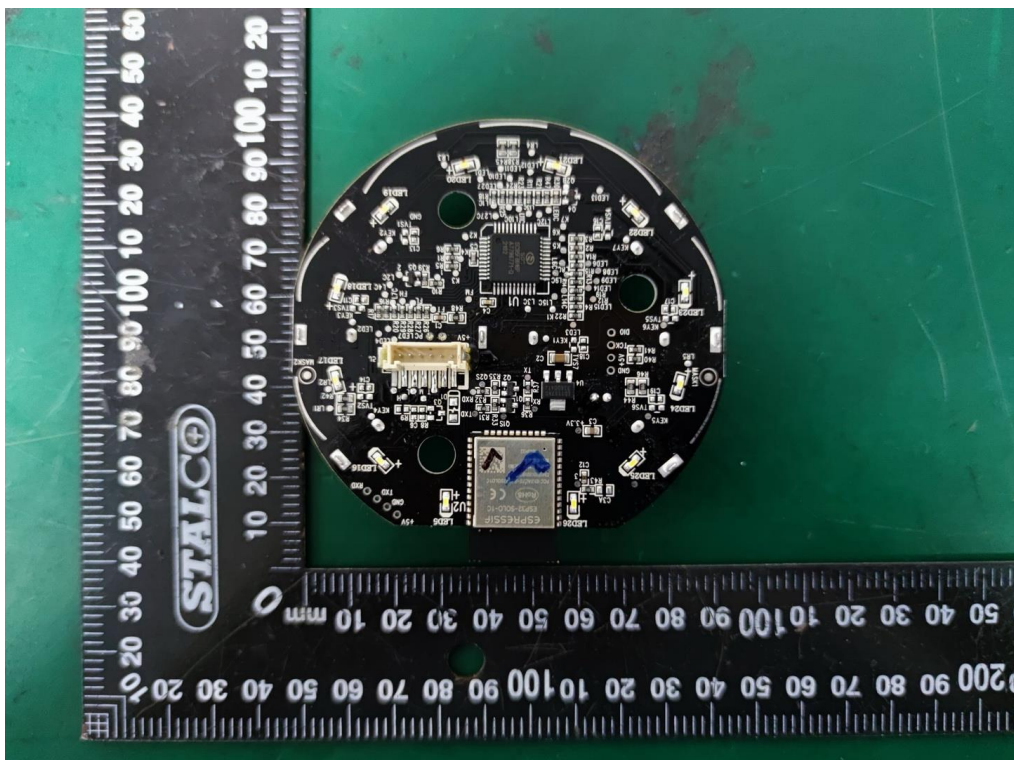

Internal Photos

M/N: Core 200S

Mainboard No.: EH-BY-41916-C-V1.0(SinOne)

Internal Photos

M/N: Core 200S

Internal Photos
M/N: Core 200S

WiFi and Bluetooth Antenna

Mainboard No.: EH-BY-41916-C-V1.0(CBM)

Internal Photos

M/N: Core 200S

Internal Photos

M/N: Core 200S

Wi-Fi and Bluetooth Antenna

New Photos

Internal Photos

M/N: Core 200S