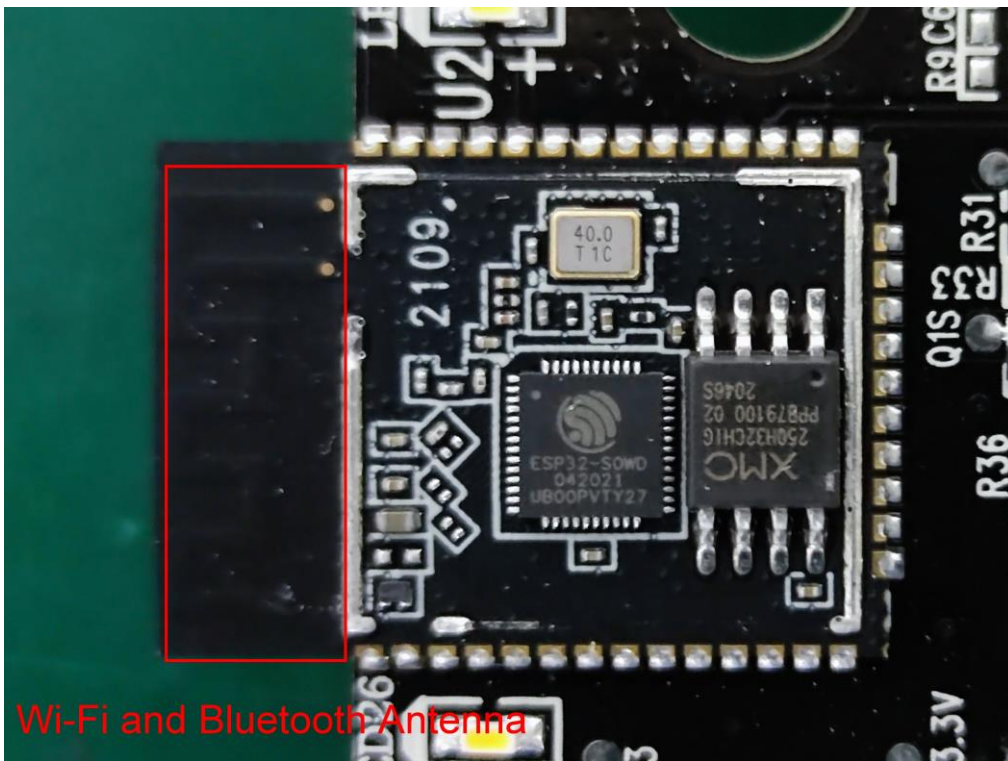

Internal Photos

M/N: Core 200S

Mainboard No.: EH-BY-41916-C-V1.0(SinOne)

Internal Photos

M/N: Core 200S

Internal Photos
M/N: Core 200S

WiFi and Bluetooth Antenna

Mainboard No.: EH-BY-41916-C-V1.0(CBM)

Internal Photos

M/N: Core 200S

Internal Photos

M/N: Core 200S

Wi-Fi and Bluetooth Antenna

New Photos

Internal Photos

M/N: Core 200S