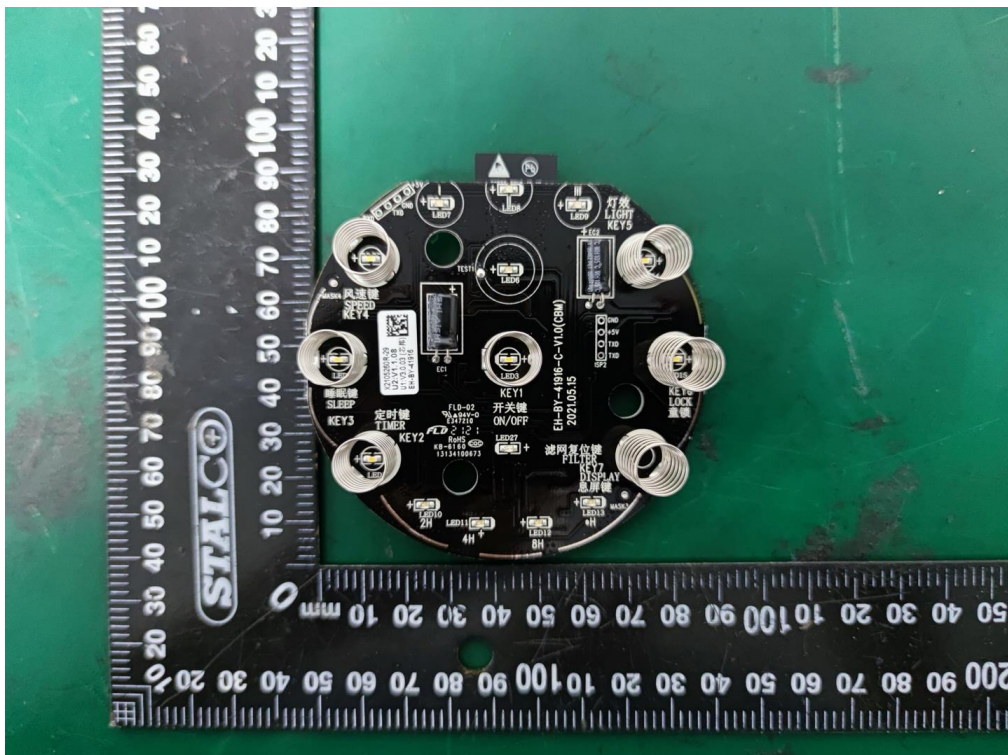

Internal Photos

M/N: Core 200S

Mainboard No.: EH-BY-41916-C-V1.0(SinOne)

Internal Photos

M/N: Core 200S

Internal Photos
M/N: Core 200S

WiFi and Bluetooth Antenna

Mainboard No.: EH-BY-41916-C-V1.0(CBM)

Internal Photos

M/N: Core 200S

Internal Photos

M/N: Core 200S

Wi-Fi and Bluetooth Antenna

New Photos

Internal Photos

M/N: Core 200S