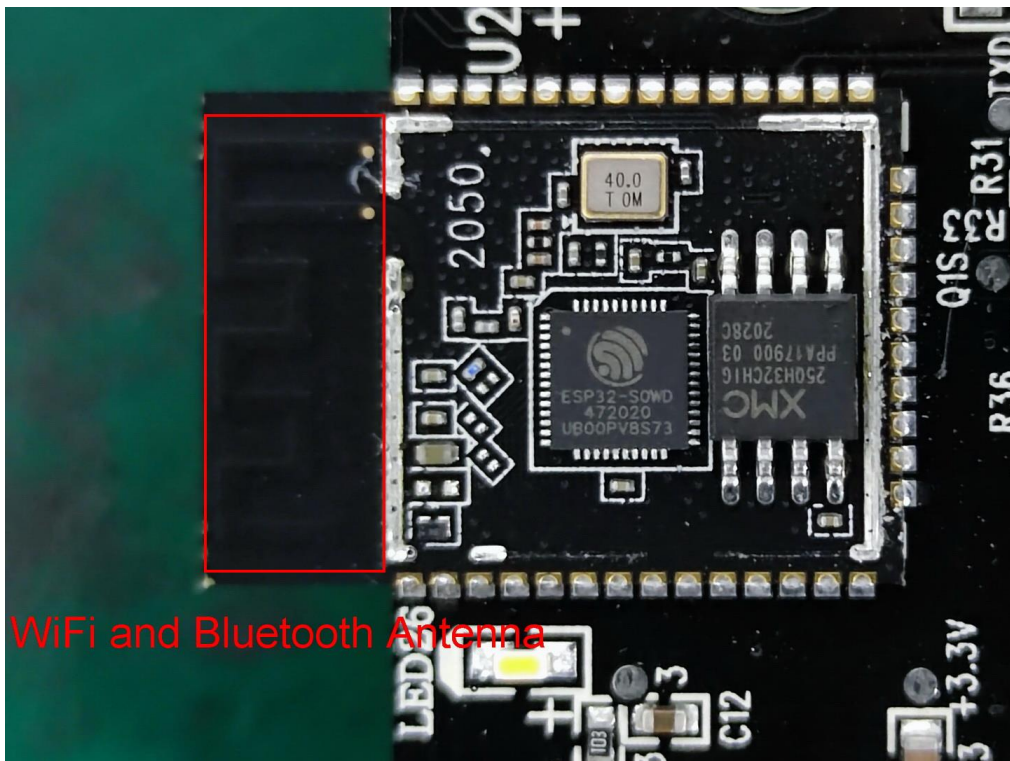

Internal Photos

M/N: Core 200S

Mainboard No.: EH-BY-41916-C-V1.0(SinOne)

Internal Photos

M/N: Core 200S

Internal Photos
M/N: Core 200S

WiFi and Bluetooth Antenna

Mainboard No.: EH-BY-41916-C-V1.0(CBM)

Internal Photos

M/N: Core 200S

Internal Photos

M/N: Core 200S

Wi-Fi and Bluetooth Antenna

New Photos

Internal Photos

M/N: Core 200S