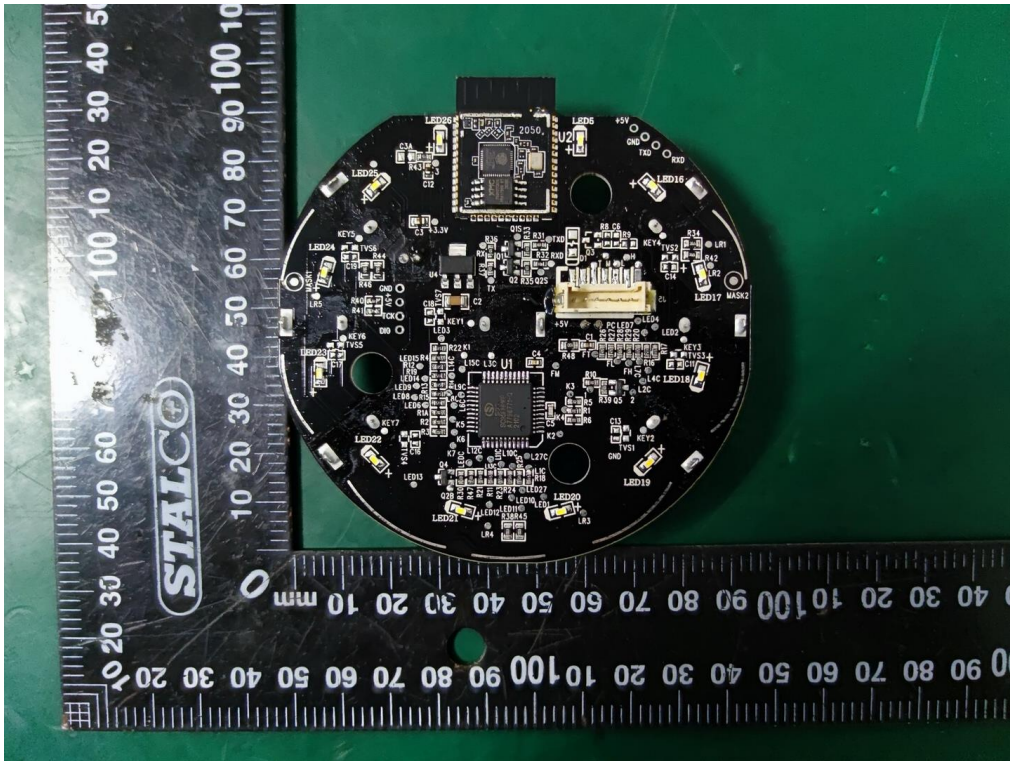

Internal Photos

M/N: Core 200S

Mainboard No.: EH-BY-41916-C-V1.0(SinOne)

Internal Photos

M/N: Core 200S

Internal Photos
M/N: Core 200S

WiFi and Bluetooth Antenna

Mainboard No.: EH-BY-41916-C-V1.0(CBM)

Internal Photos

M/N: Core 200S

Internal Photos

M/N: Core 200S

Wi-Fi and Bluetooth Antenna

New Photos

Internal Photos

M/N: Core 200S