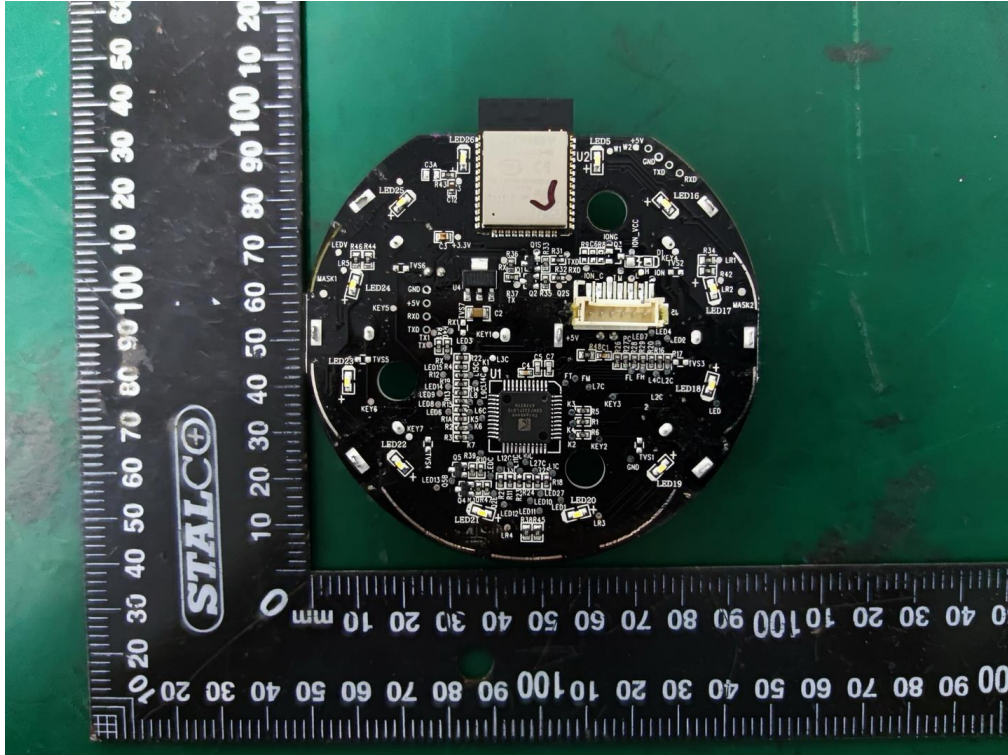

Internal Photos

M/N: Core 200S

Mainboard No.: EH-BY-41916-C-V1.0(SinOne)

Internal Photos

M/N: Core 200S

Internal Photos
M/N: Core 200S

WiFi and Bluetooth Antenna

Mainboard No.: EH-BY-41916-C-V1.0(CBM)

Internal Photos

M/N: Core 200S

Internal Photos

M/N: Core 200S

Wi-Fi and Bluetooth Antenna

New Photos

Internal Photos

M/N: Core 200S