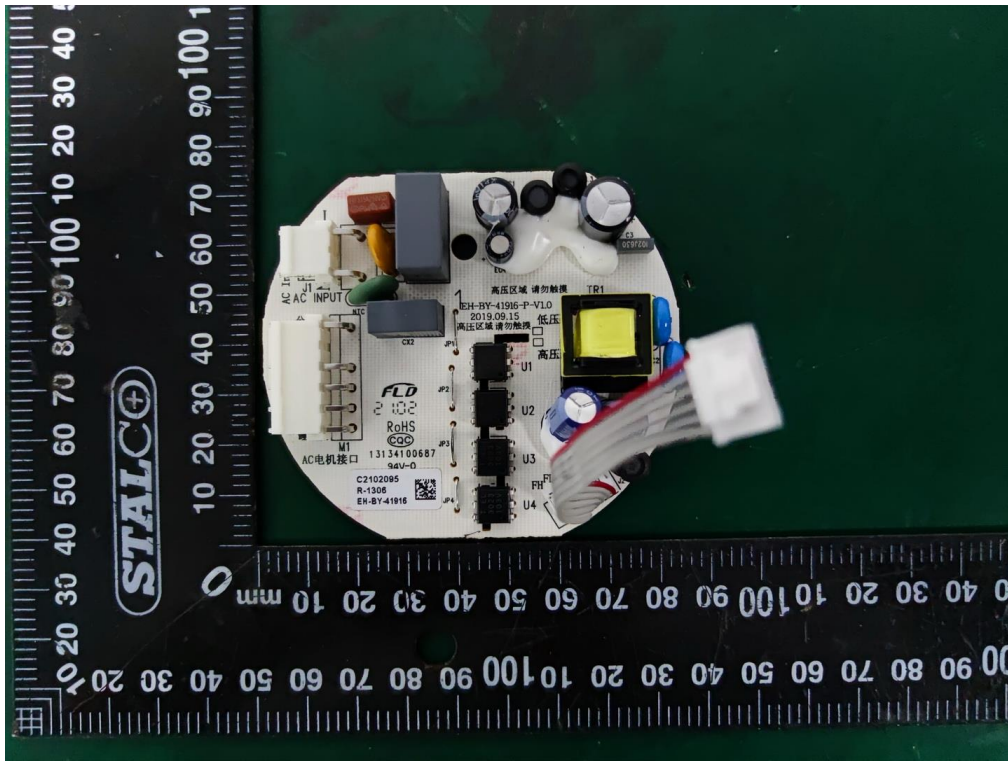

Internal Photos

M/N: Core 200S

Mainboard No.: EH-BY-41916-C-V1.0(SinOne)

Internal Photos

M/N: Core 200S

Internal Photos
M/N: Core 200S

WiFi and Bluetooth Antenna

Mainboard No.: EH-BY-41916-C-V1.0(CBM)

Internal Photos

M/N: Core 200S

Internal Photos

M/N: Core 200S

Wi-Fi and Bluetooth Antenna

New Photos

Internal Photos

M/N: Core 200S