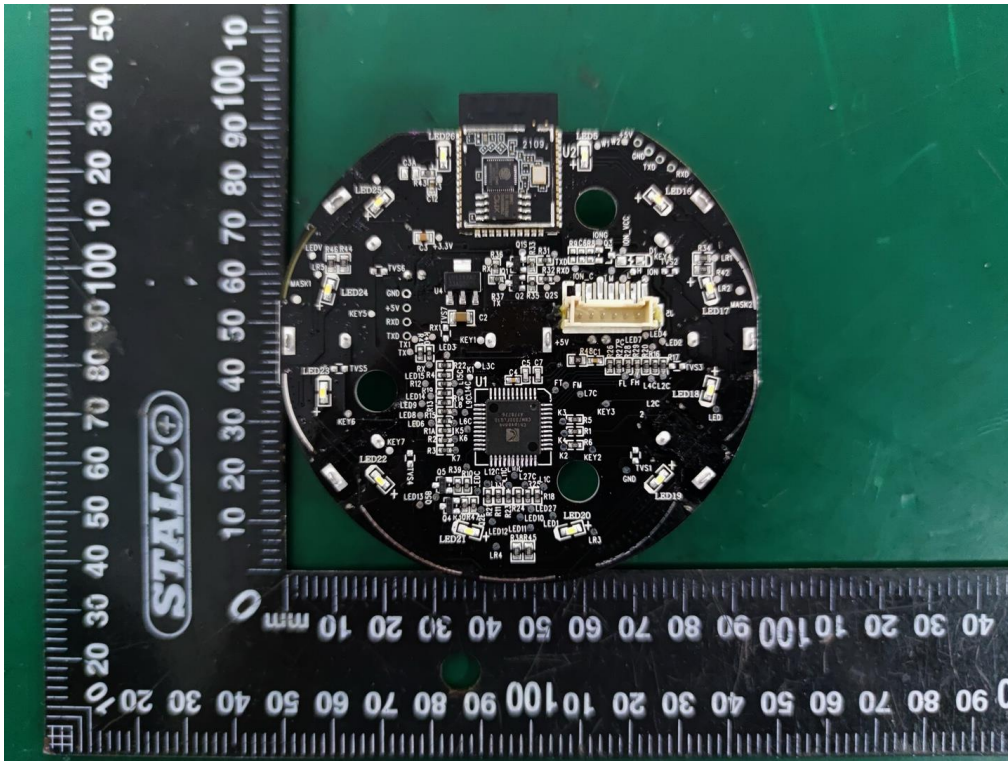

Internal Photos

M/N: Core 200S

Mainboard No.: EH-BY-41916-C-V1.0(SinOne)

Internal Photos

M/N: Core 200S

Internal Photos
M/N: Core 200S

WiFi and Bluetooth Antenna

Mainboard No.: EH-BY-41916-C-V1.0(CBM)

Internal Photos

M/N: Core 200S

Internal Photos

M/N: Core 200S

Wi-Fi and Bluetooth Antenna

New Photos

Internal Photos

M/N: Core 200S