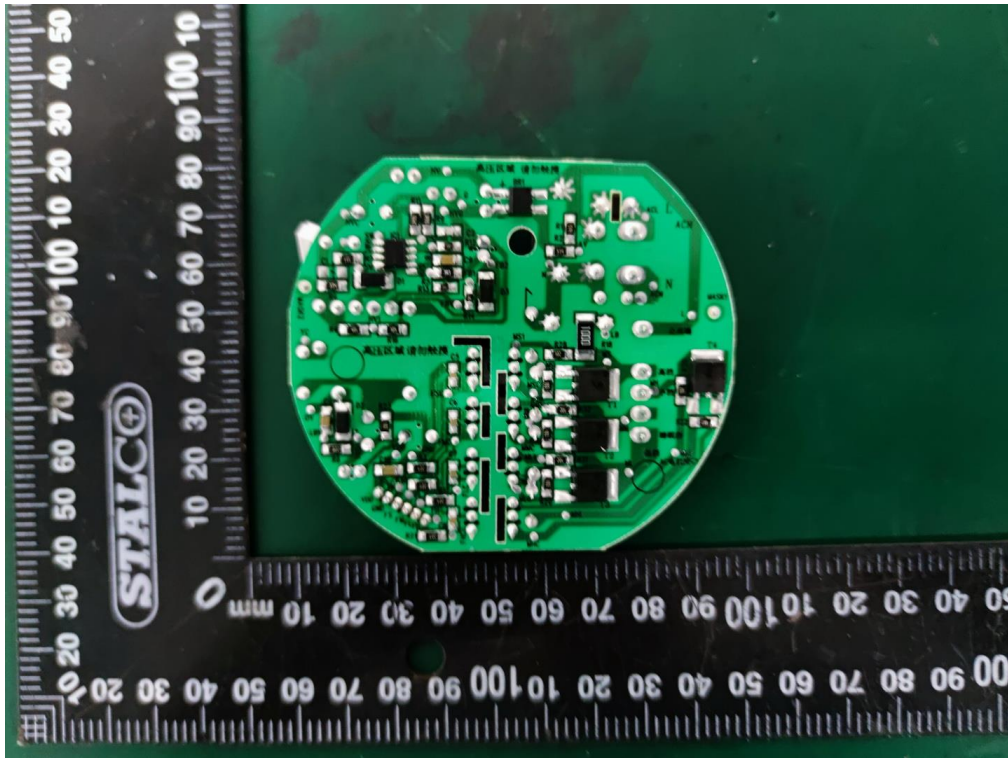

Internal Photos

M/N: Core 200S

Mainboard No.: EH-BY-41916-C-V1.0(SinOne)

Internal Photos

M/N: Core 200S

Internal Photos
M/N: Core 200S

WiFi and Bluetooth Antenna

Mainboard No.: EH-BY-41916-C-V1.0(CBM)

Internal Photos

M/N: Core 200S

Internal Photos

M/N: Core 200S

Wi-Fi and Bluetooth Antenna

New Photos

Internal Photos

M/N: Core 200S