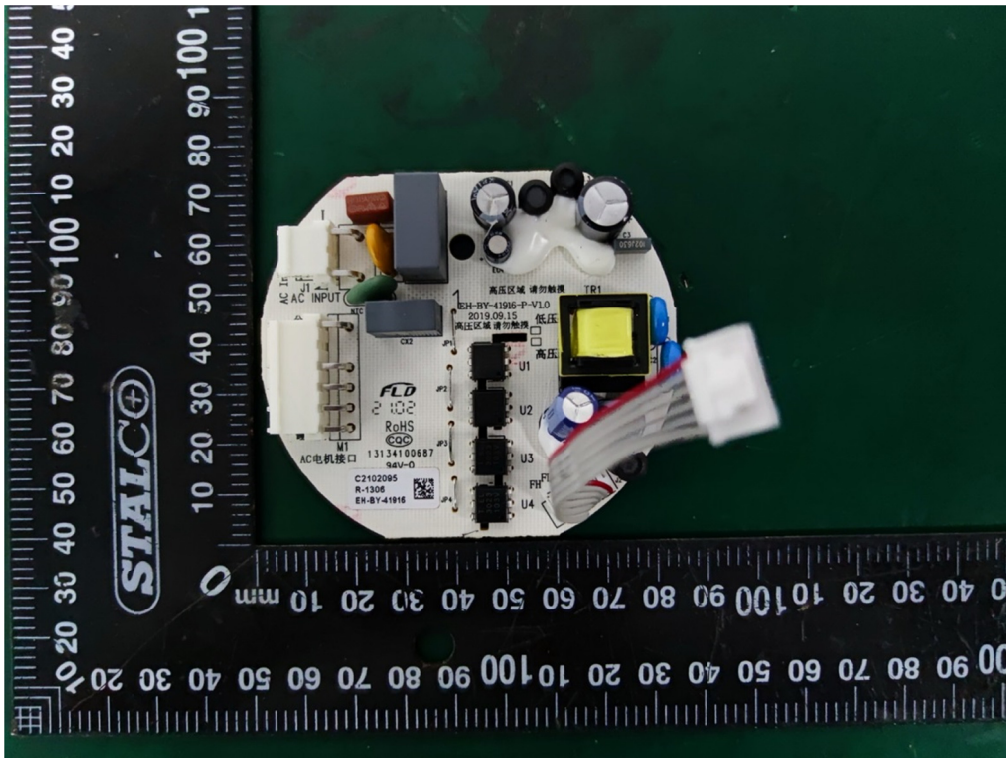

Internal Photos

M/N: Core 200S

Mainboard No.: EH-BY-41916-C-V1.0(SinOne)

Internal Photos

M/N: Core 200S

Internal Photos

M/N: Core 200S

WiFi and Bluetooth Antenna

Mainboard No.: EH-BY-41916-C-V1.0(CBM)

Internal Photos

M/N: Core 200S

Internal Photos

M/N: Core 200S

Wi-Fi and Bluetooth Antenna