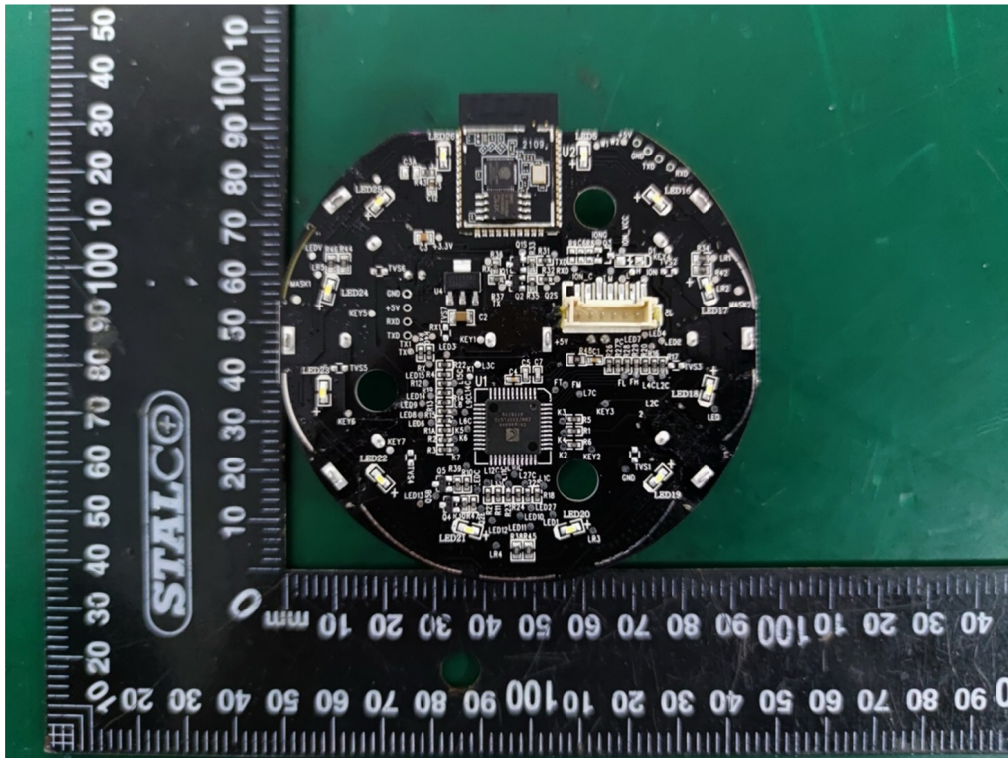

Internal Photos

M/N: Core 200S

Mainboard No.: EH-BY-41916-C-V1.0(SinOne)

Internal Photos

M/N: Core 200S

Internal Photos

M/N: Core 200S

WiFi and Bluetooth Antenna

Mainboard No.: EH-BY-41916-C-V1.0(CBM)

Internal Photos

M/N: Core 200S

Internal Photos

M/N: Core 200S

Wi-Fi and Bluetooth Antenna