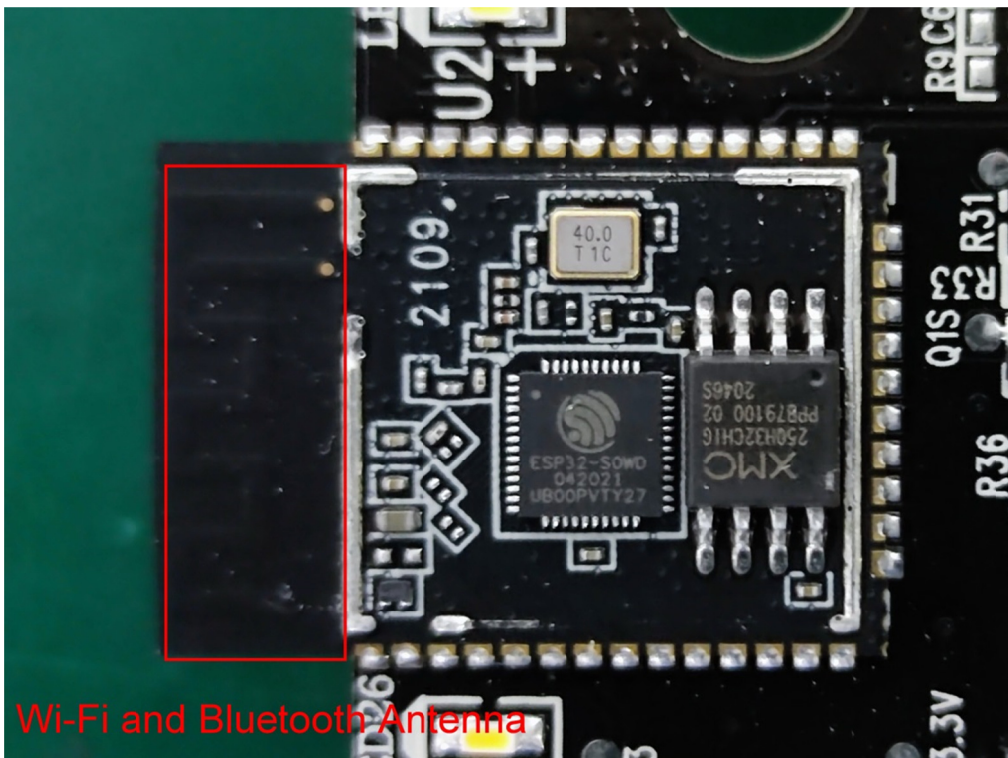

Internal Photos

M/N: Core 200S

Mainboard No.: EH-BY-41916-C-V1.0(SinOne)

Internal Photos

M/N: Core 200S

Internal Photos

M/N: Core 200S

WiFi and Bluetooth Antenna

Mainboard No.: EH-BY-41916-C-V1.0(CBM)

Internal Photos

M/N: Core 200S

Internal Photos

M/N: Core 200S

Wi-Fi and Bluetooth Antenna