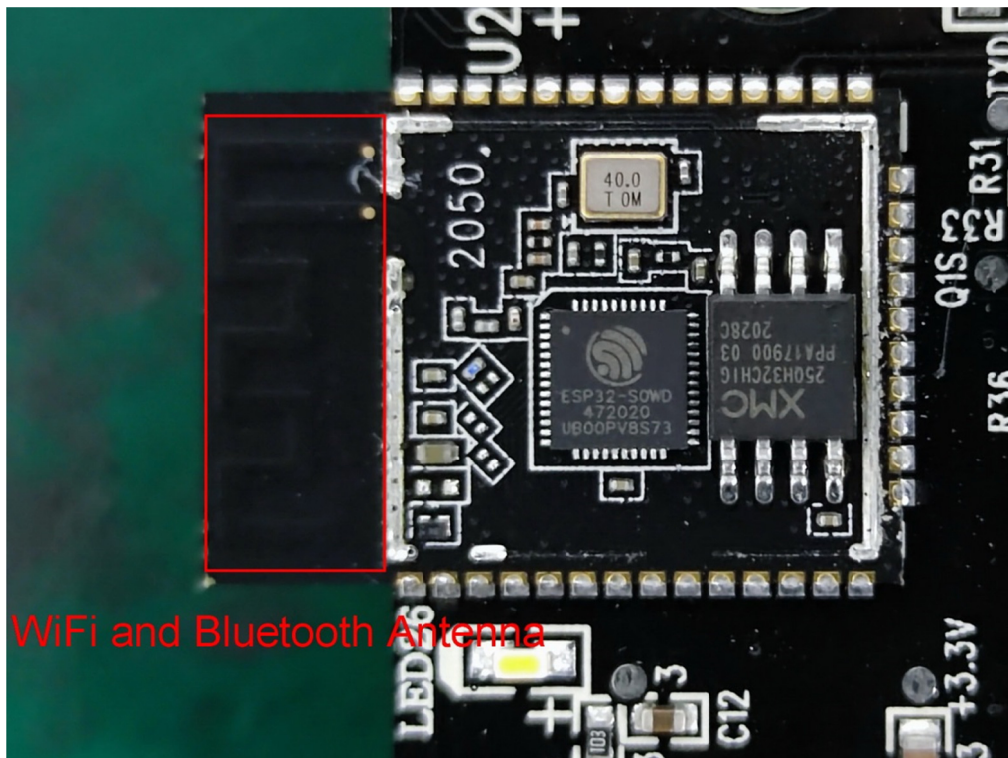

Internal Photos

M/N: Core 200S

Mainboard No.: EH-BY-41916-C-V1.0(SinOne)

Internal Photos

M/N: Core 200S

Internal Photos

M/N: Core 200S

WiFi and Bluetooth Antenna

Mainboard No.: EH-BY-41916-C-V1.0(CBM)

Internal Photos

M/N: Core 200S

Internal Photos

M/N: Core 200S

Wi-Fi and Bluetooth Antenna