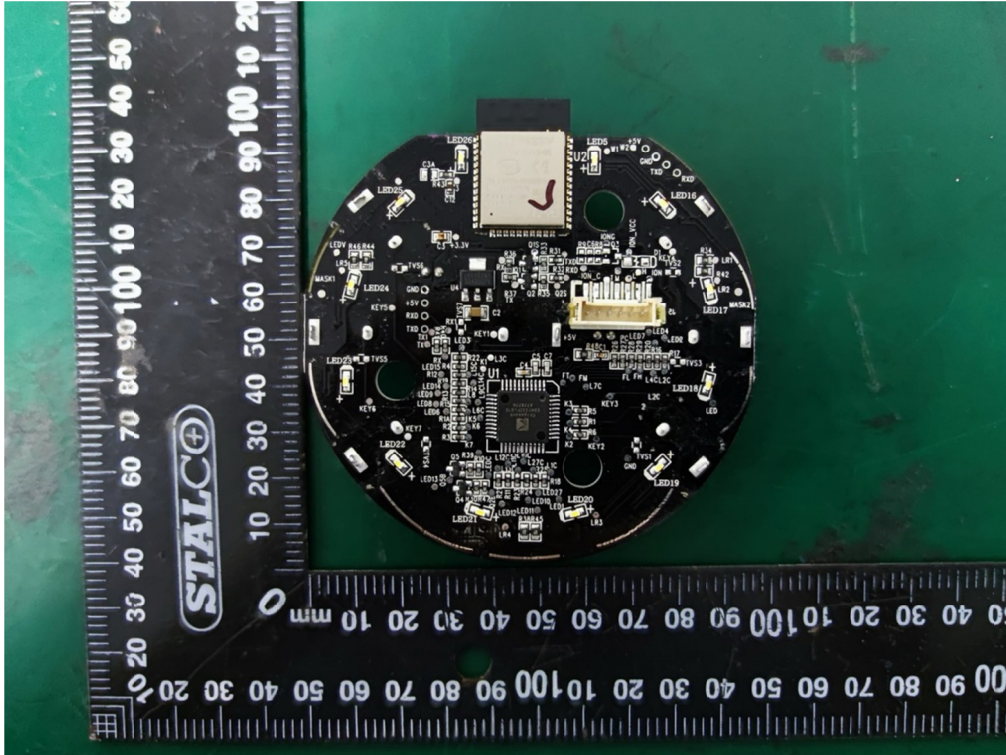

Internal Photos

M/N: Core 200S

Mainboard No.: EH-BY-41916-C-V1.0(SinOne)

Internal Photos

M/N: Core 200S

Internal Photos

M/N: Core 200S

WiFi and Bluetooth Antenna

Mainboard No.: EH-BY-41916-C-V1.0(CBM)

Internal Photos

M/N: Core 200S

Internal Photos

M/N: Core 200S

Wi-Fi and Bluetooth Antenna