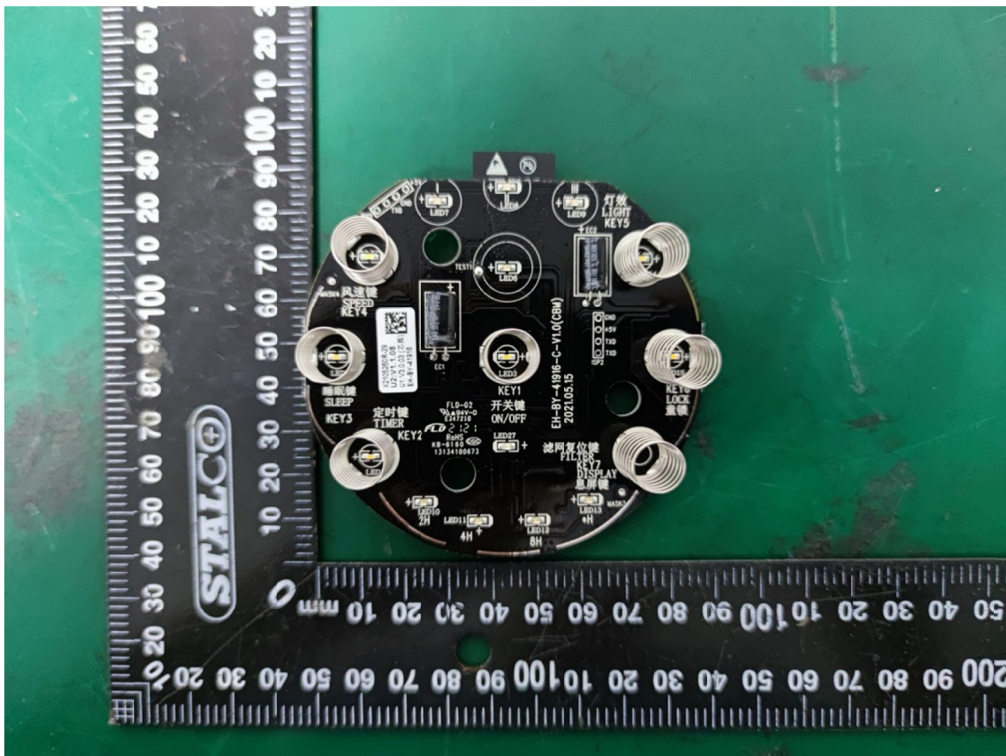

Internal Photos

M/N: Core 200S

Mainboard No.: EH-BY-41916-C-V1.0(SinOne)

Internal Photos

M/N: Core 200S

Internal Photos

M/N: Core 200S

WiFi and Bluetooth Antenna

Mainboard No.: EH-BY-41916-C-V1.0(CBM)

Internal Photos

M/N: Core 200S

Internal Photos

M/N: Core 200S

Wi-Fi and Bluetooth Antenna