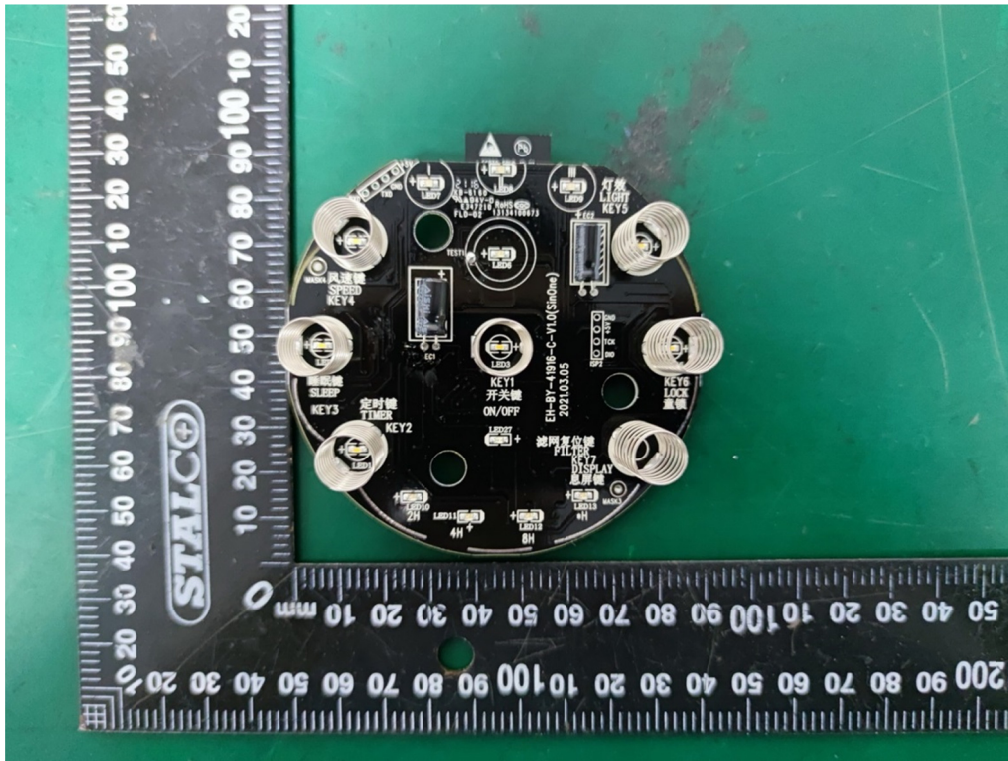

Internal Photos

M/N: Core 200S

Mainboard No.: EH-BY-41916-C-V1.0(SinOne)

Internal Photos

M/N: Core 200S

Internal Photos

M/N: Core 200S

WiFi and Bluetooth Antenna

Mainboard No.: EH-BY-41916-C-V1.0(CBM)

Internal Photos

M/N: Core 200S

Internal Photos

M/N: Core 200S

Wi-Fi and Bluetooth Antenna