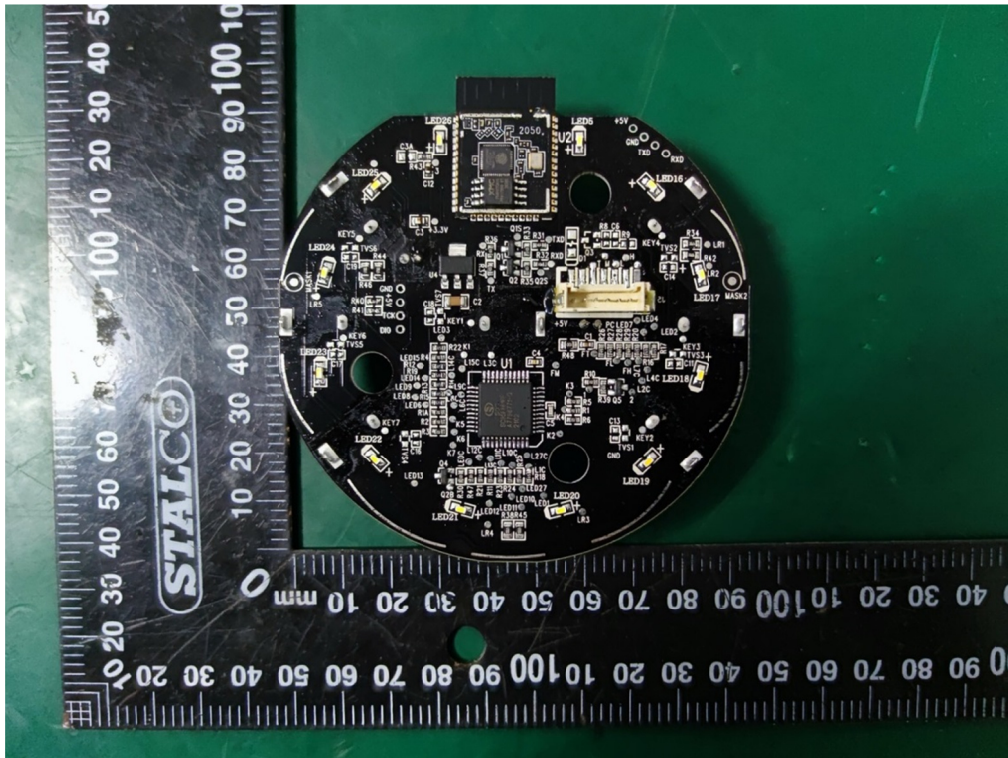

Internal Photos

M/N: Core 200S

Mainboard No.: EH-BY-41916-C-V1.0(SinOne)

Internal Photos

M/N: Core 200S

Internal Photos

M/N: Core 200S

WiFi and Bluetooth Antenna

Mainboard No.: EH-BY-41916-C-V1.0(CBM)

Internal Photos

M/N: Core 200S

Internal Photos

M/N: Core 200S

Wi-Fi and Bluetooth Antenna