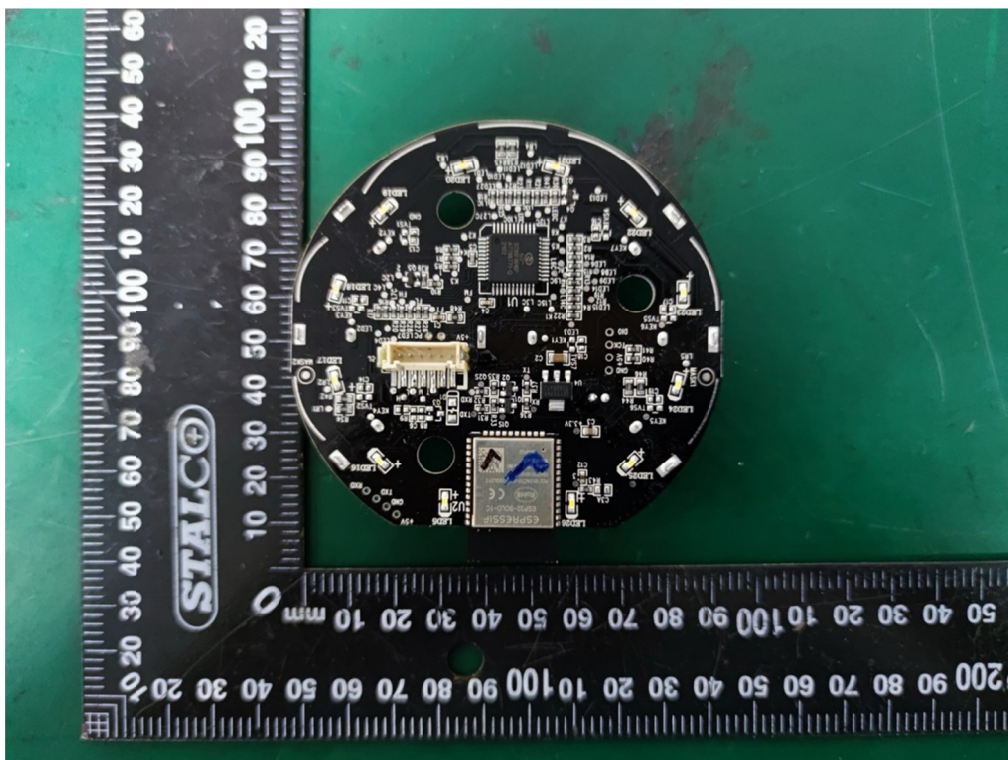

Internal Photos

M/N: Core 200S

Mainboard No.: EH-BY-41916-C-V1.0(SinOne)

Internal Photos

M/N: Core 200S

Internal Photos

M/N: Core 200S

WiFi and Bluetooth Antenna

Mainboard No.: EH-BY-41916-C-V1.0(CBM)

Internal Photos

M/N: Core 200S

Internal Photos

M/N: Core 200S

Wi-Fi and Bluetooth Antenna