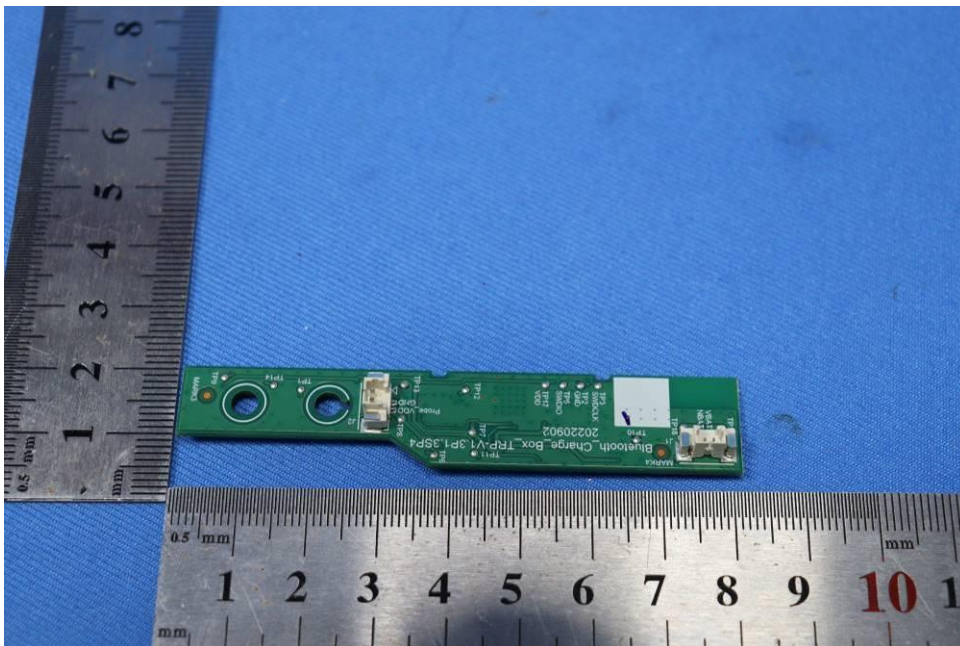

Appendix

Internal Photos

for SZCR2307002202AT

FCC ID:2ARBY-CMTB

EUT Constructional Details (EUT Photos)

- End of the Appendix -