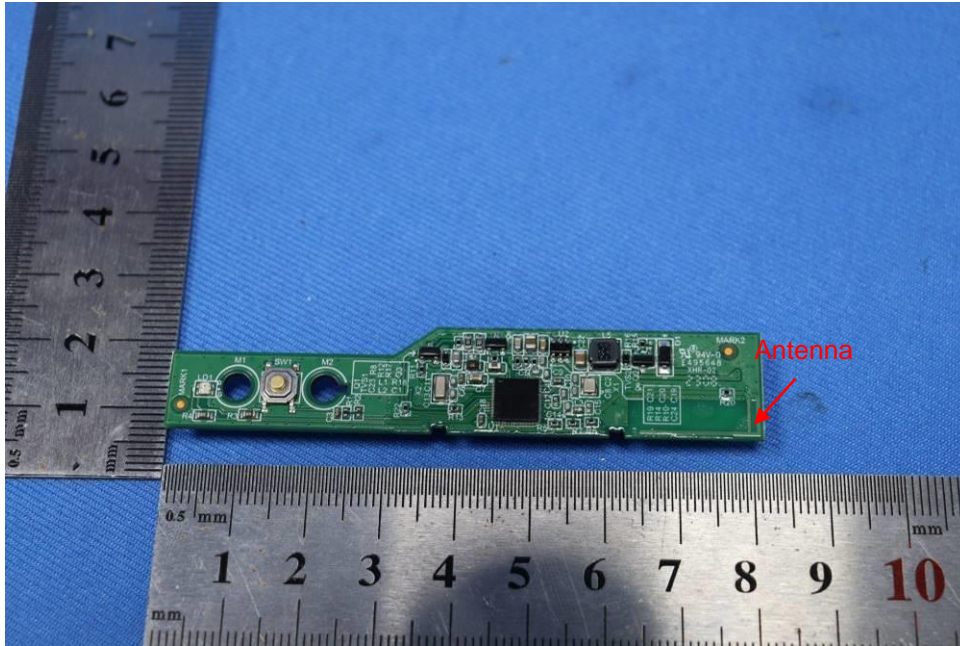

Appendix

Internal Photos

for SZCR2307002202AT

FCC ID:2ARBY-CMTB

EUT Constructional Details (EUT Photos)

- End of the Appendix -