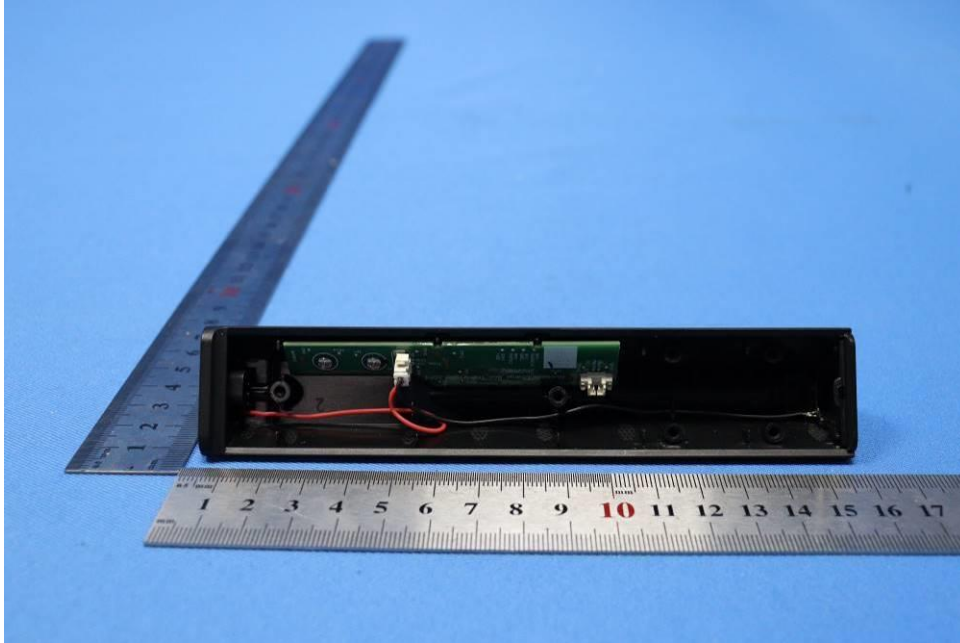

Appendix

Internal Photos

for SZCR2307002202AT

FCC ID:2ARBY-CMTB

EUT Constructional Details (EUT Photos)

- End of the Appendix -