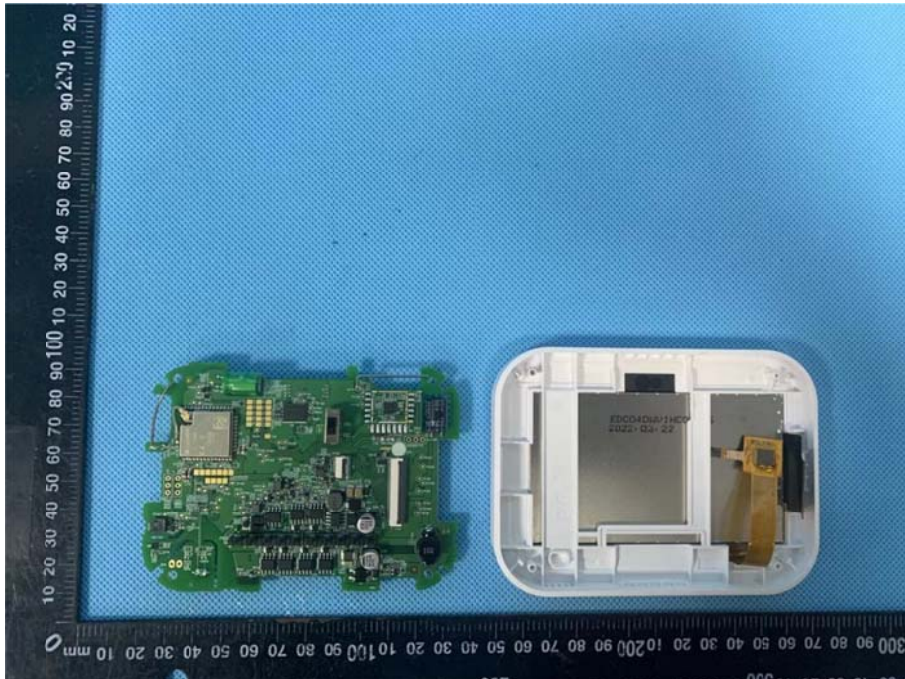

Internal Photos
M/N: LTM-A401S-WUS

Internal Photos
M/N: LTM-A401S-WUS

BT/WIFI
Antenna

Zigbee
Antenna

Internal Photos
M/N: LTM-A401S-WUS

Internal Photos
M/N: LTM-A401S-WUS