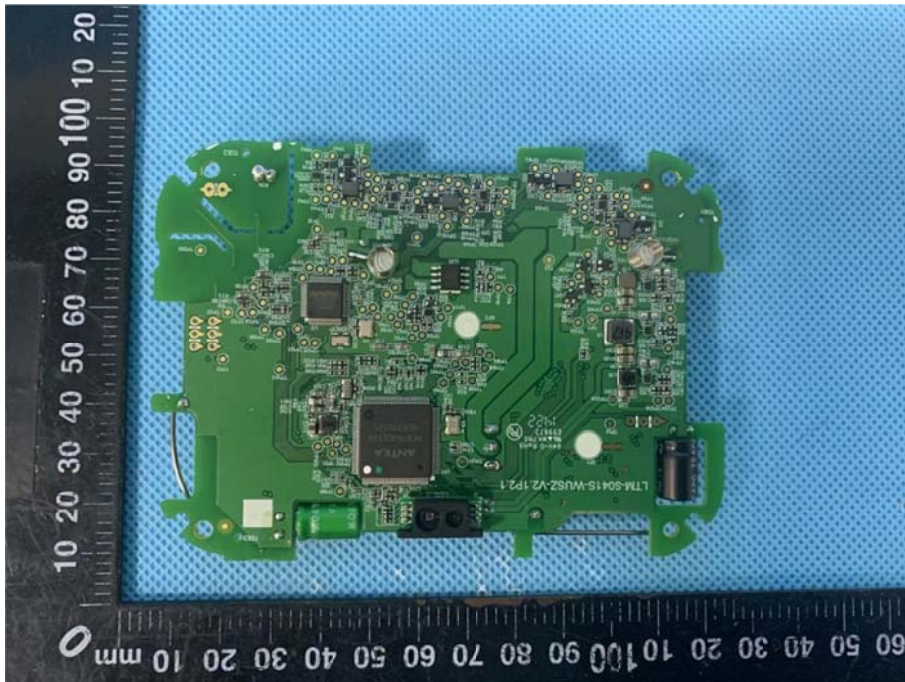

Internal Photos
M/N: LTM-A401S-WUS

Internal Photos
M/N: LTM-A401S-WUS

BT/WIFI
Antenna

Zigbee
Antenna

Internal Photos
M/N: LTM-A401S-WUS

Internal Photos
M/N: LTM-A401S-WUS