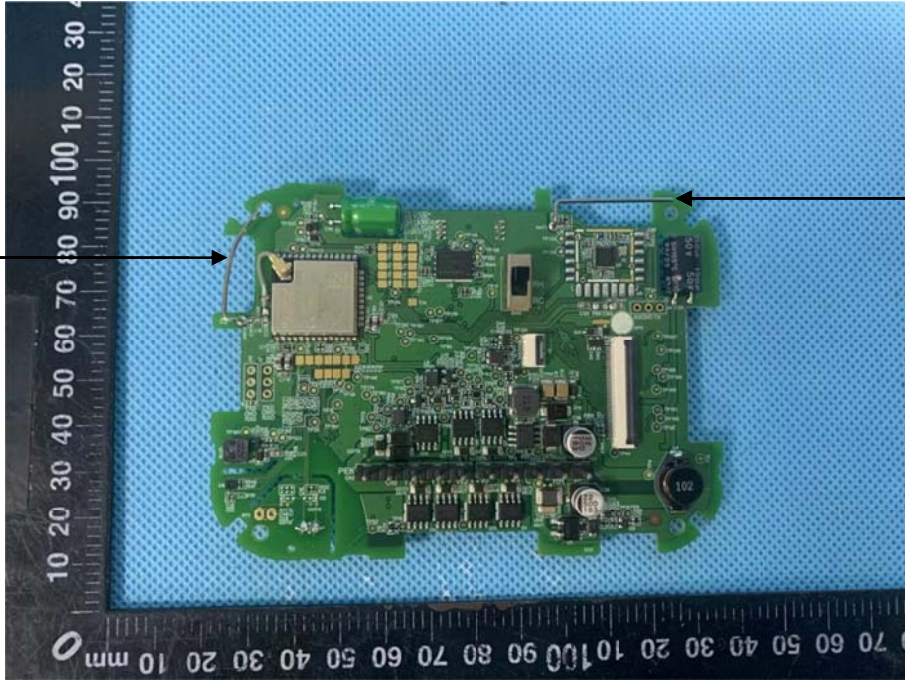

Internal Photos
M/N: LTM-A401S-WUS

Internal Photos
M/N: LTM-A401S-WUS

BT/WIFI
Antenna

Zigbee
Antenna

Internal Photos
M/N: LTM-A401S-WUS

Internal Photos
M/N: LTM-A401S-WUS