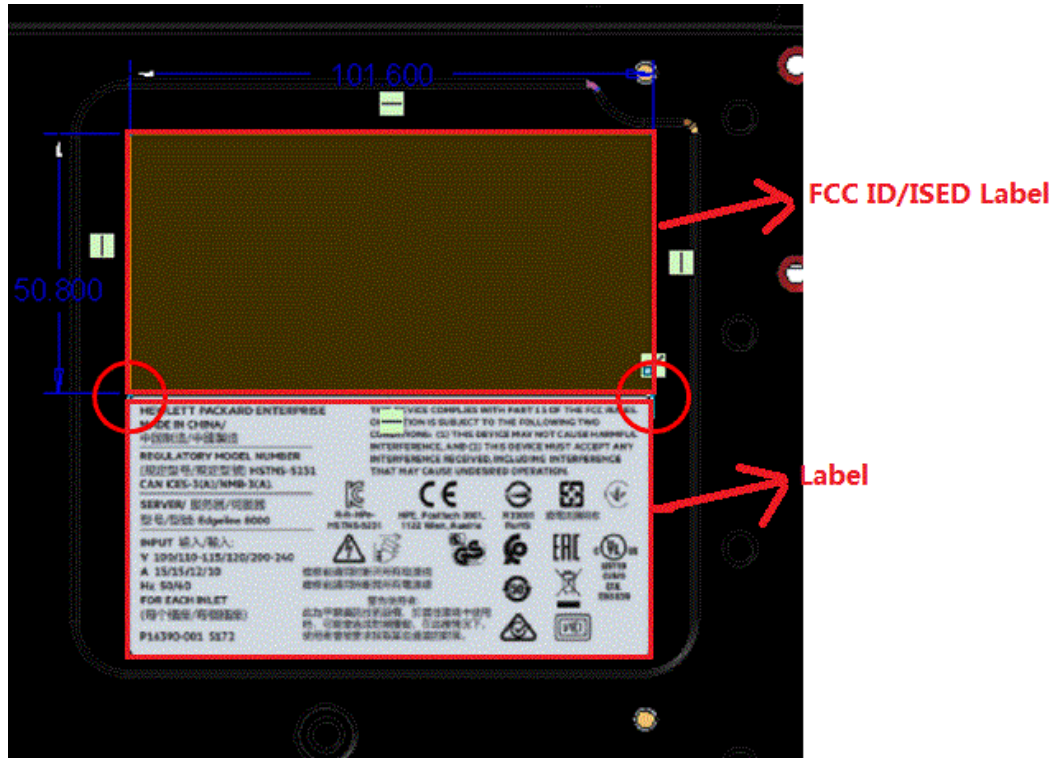

WiFi label location is at red box.

Label size: 101.6*50.8

Label size: 101.6*50.8

Label Location