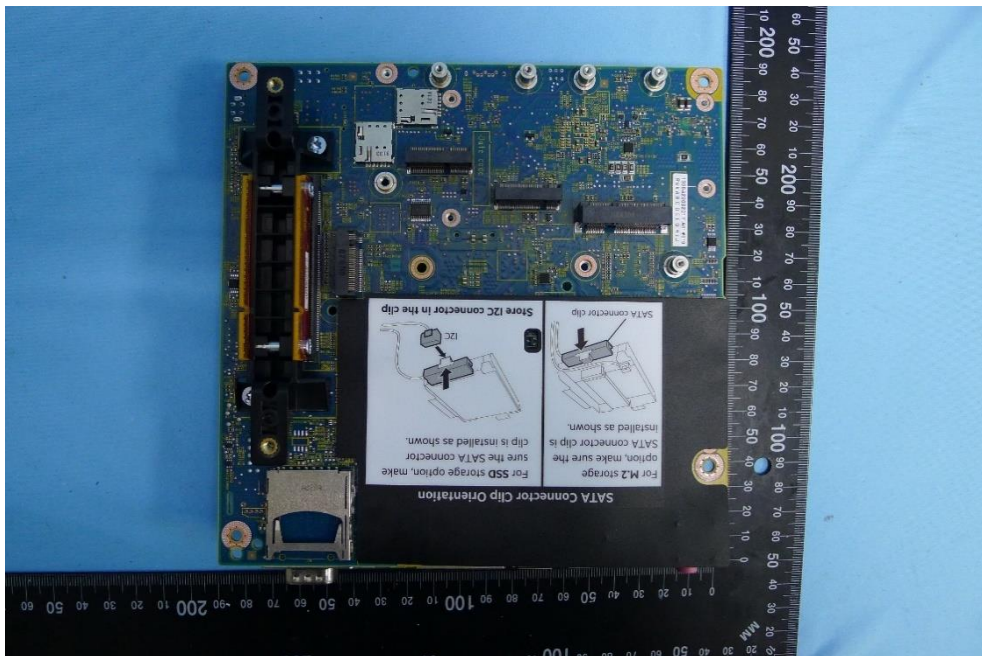

(47) Memory

(48) Motherboard

Product: Wifi/BT Module
Brand Name: Hewlett Packard Enterprise
Model Number: EL300_9260NGW
Report No.: 1808TW5101-U6~U9

(49) Motherboard

(50) Motherboard

Product: Wifi/BT Module
Brand Name: Hewlett Packard Enterprise
Model Number: EL300_9260NGW
Report No.: 1808TW5101-U6~U9

(51) Motherboard

(52) Motherboard

Product: Wifi/BT Module
Brand Name: Hewlett Packard Enterprise
Model Number: EL300_9260NGW
Report No.: 1808TW5101-U6~U9

(53) Motherboard

(54) Motherboard

Product: Wifi/BT Module
Brand Name: Hewlett Packard Enterprise
Model Number: EL300_9260NGW
Report No.: 1808TW5101-U6~U9

(55) Motherboard

(56) Motherboard

Product: Wifi/BT Module
Brand Name: Hewlett Packard Enterprise
Model Number: EL300_9260NGW
Report No.: 1808TW5101-U6~U9

(57) Motherboard

(58) RF Module (INTEL 9260NGW)

Product: Wifi/BT Module
Brand Name: Hewlett Packard Enterprise
Model Number: EL300_9260NGW
Report No.: 1808TW5101-U6~U9