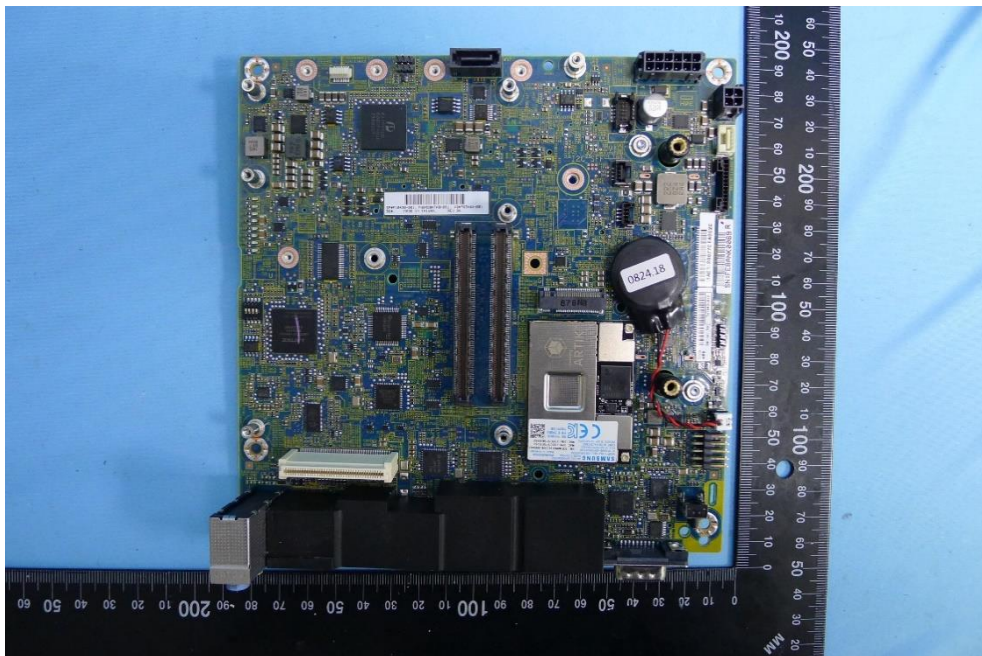

Product: Wifi/BT Module
Brand Name: Hewlett Packard Enterprise
Model Number: EL300_9260NGW
Report No.: 1808TW5101-U6~U9

(45) m2 SSD (AF1TSMIC-HP1)

(46) Memory

Product: Wifi/BT Module
Brand Name: Hewlett Packard Enterprise
Model Number: EL300_9260NGW
Report No.: 1808TW5101-U6~U9

(47) Memory

(48) Motherboard

Product: Wifi/BT Module
Brand Name: Hewlett Packard Enterprise
Model Number: EL300_9260NGW
Report No.: 1808TW5101-U6~U9

(49) Motherboard

(50) Motherboard

Product: Wifi/BT Module
Brand Name: Hewlett Packard Enterprise
Model Number: EL300_9260NGW
Report No.: 1808TW5101-U6~U9

(51) Motherboard

(52) Motherboard

Product: Wifi/BT Module
Brand Name: Hewlett Packard Enterprise
Model Number: EL300_9260NGW
Report No.: 1808TW5101-U6~U9

(53) Motherboard

(54) Motherboard

Product: Wifi/BT Module
Brand Name: Hewlett Packard Enterprise
Model Number: EL300_9260NGW
Report No.: 1808TW5101-U6~U9