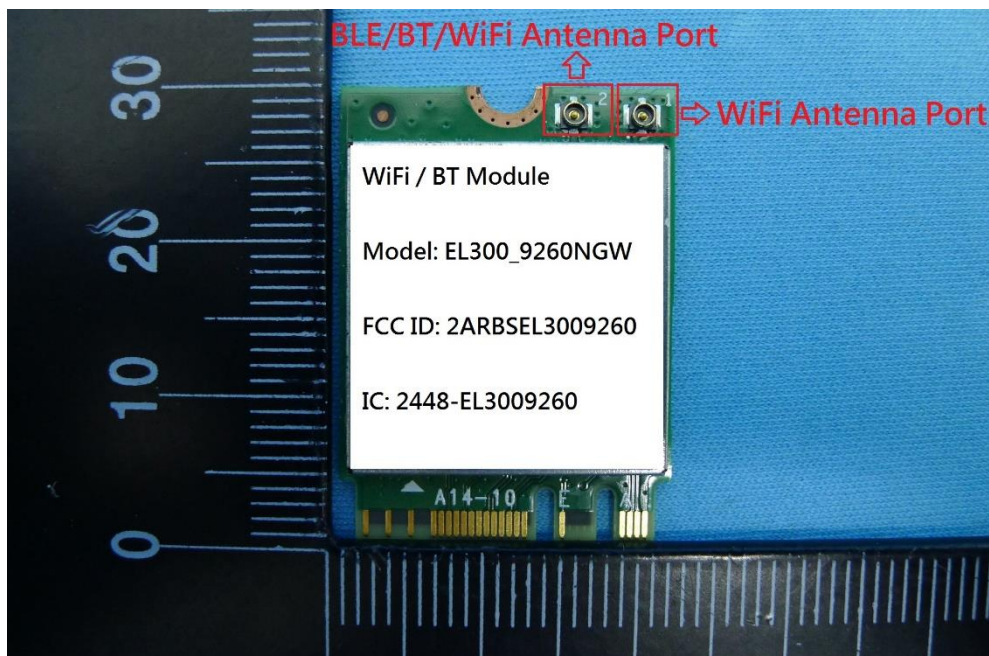

(51) Motherboard

(52) Motherboard

Product: Wifi/BT Module
Brand Name: Hewlett Packard Enterprise
Model Number: EL300_9260NGW
Report No.: 1808TW5101-U6~U9

(53) Motherboard

(54) Motherboard

Product: Wifi/BT Module
Brand Name: Hewlett Packard Enterprise
Model Number: EL300_9260NGW
Report No.: 1808TW5101-U6~U9

(55) Motherboard

(56) Motherboard

Product: Wifi/BT Module
Brand Name: Hewlett Packard Enterprise
Model Number: EL300_9260NGW
Report No.: 1808TW5101-U6~U9

(57) Motherboard

(58) RF Module (INTEL 9260NGW)

Product: Wifi/BT Module
Brand Name: Hewlett Packard Enterprise
Model Number: EL300_9260NGW
Report No.: 1808TW5101-U6~U9

(59) RF Module (INTEL 9260NGW)

(60) RF Module (INTEL 9260NGW)

Product: Wifi/BT Module
Brand Name: Hewlett Packard Enterprise
Model Number: EL300_9260NGW
Report No.: 1808TW5101-U6~U9

(61) RF Module (INTEL 9260NGW)