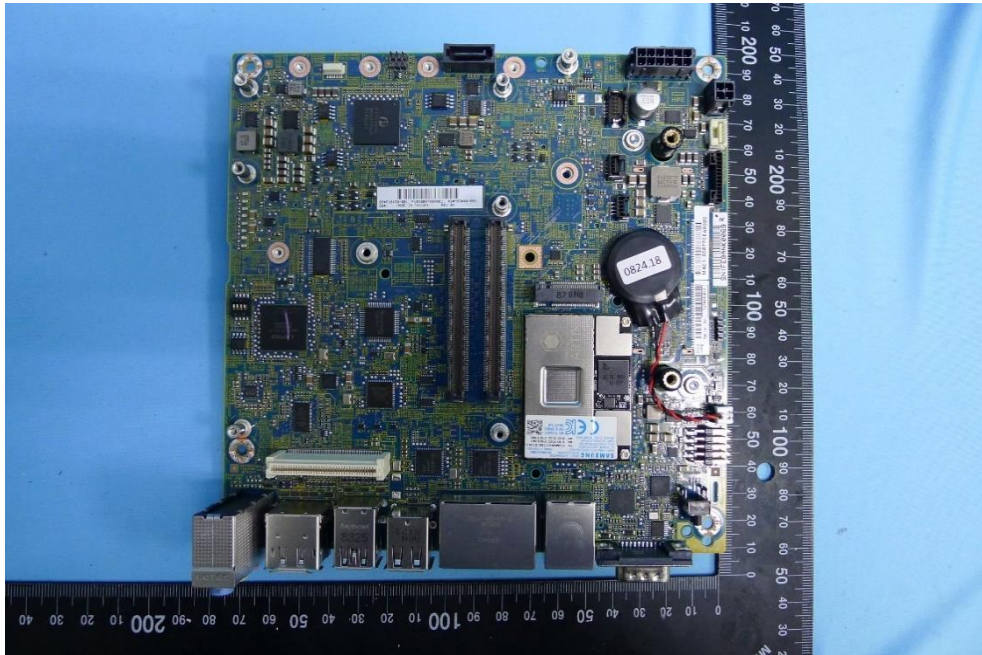

Product: Wifi/BT Module
Brand Name: Hewlett Packard Enterprise
Model Number: EL300_9260NGW
Report No.: 1808TW5101-U6~U9

(45) m2 SSD (AF1TSMIC-HP1)

(46) Memory

Product: Wifi/BT Module
Brand Name: Hewlett Packard Enterprise
Model Number: EL300_9260NGW
Report No.: 1808TW5101-U6~U9

(47) Memory

(48) Motherboard

Product: Wifi/BT Module
Brand Name: Hewlett Packard Enterprise
Model Number: EL300_9260NGW
Report No.: 1808TW5101-U6~U9

(49) Motherboard

(50) Motherboard

Product: Wifi/BT Module
Brand Name: Hewlett Packard Enterprise
Model Number: EL300_9260NGW
Report No.: 1808TW5101-U6~U9

(51) Motherboard

(52) Motherboard

Product: Wifi/BT Module
Brand Name: Hewlett Packard Enterprise
Model Number: EL300_9260NGW
Report No.: 1808TW5101-U6~U9

(53) Motherboard

(54) Motherboard

Product: Wifi/BT Module
Brand Name: Hewlett Packard Enterprise
Model Number: EL300_9260NGW
Report No.: 1808TW5101-U6~U9