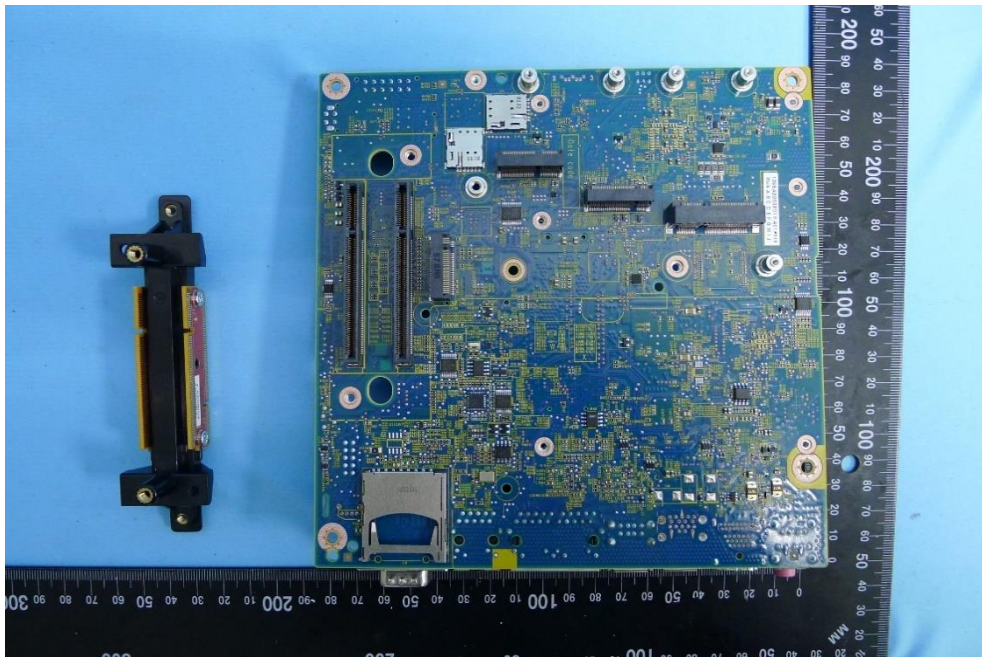

(47) Memory

(48) Motherboard

Product: Wifi/BT Module
Brand Name: Hewlett Packard Enterprise
Model Number: EL300_ARTIK-530
Report No.: 1808TW5101-U2~U5

(49) Motherboard

(50) Motherboard

Product: Wifi/BT Module
Brand Name: Hewlett Packard Enterprise
Model Number: EL300_ARTIK-530
Report No.: 1808TW5101-U2~U5

(51) Motherboard

(52) Motherboard

Product: Wifi/BT Module
Brand Name: Hewlett Packard Enterprise
Model Number: EL300_ARTIK-530
Report No.: 1808TW5101-U2~U5

(55) Motherboard

(56) Motherboard

Product: Wifi/BT Module
Brand Name: Hewlett Packard Enterprise
Model Number: EL300_ARTIK-530
Report No.: 1808TW5101-U2~U5

(57) Motherboard

(58) RF Module (INTEL 9260NGW)

Product: Wifi/BT Module
Brand Name: Hewlett Packard Enterprise
Model Number: EL300_ARTIK-530
Report No.: 1808TW5101-U2~U5

(59) RF Module (INTEL 9260NGW)

(60) RF Module (INTEL 9260NGW)