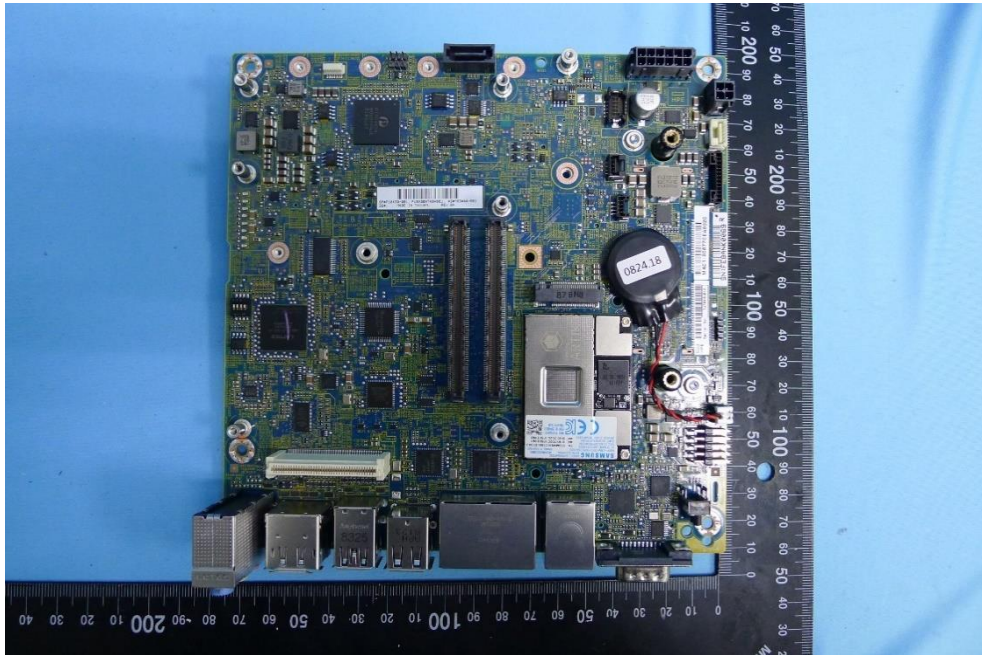

Product: Wifi/BT Module
Brand Name: Hewlett Packard Enterprise
Model Number: EL300_ARTIK-530
Report No.: 1808TW5101-U2~U5

(45) m2 SSD (AF1TSMIC-HP1)

(46) Memory

Product: Wifi/BT Module
Brand Name: Hewlett Packard Enterprise
Model Number: EL300_ARTIK-530
Report No.: 1808TW5101-U2~U5

(47) Memory

(48) Motherboard

Product: Wifi/BT Module
Brand Name: Hewlett Packard Enterprise
Model Number: EL300_ARTIK-530
Report No.: 1808TW5101-U2~U5

(49) Motherboard

(50) Motherboard

Product: Wifi/BT Module
Brand Name: Hewlett Packard Enterprise
Model Number: EL300_ARTIK-530
Report No.: 1808TW5101-U2~U5

(51) Motherboard

(52) Motherboard

Product: Wifi/BT Module
Brand Name: Hewlett Packard Enterprise
Model Number: EL300_ARTIK-530
Report No.: 1808TW5101-U2~U5

(55) Motherboard

(56) Motherboard

Product: Wifi/BT Module
Brand Name: Hewlett Packard Enterprise
Model Number: EL300_ARTIK-530
Report No.: 1808TW5101-U2~U5