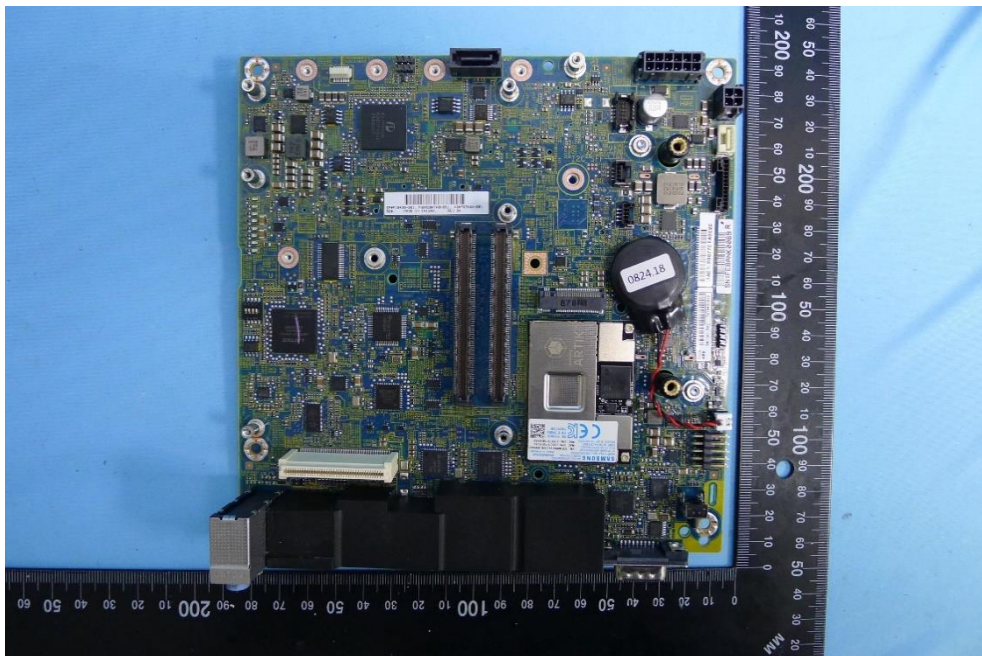

Product: Wifi/BT Module
Brand Name: Hewlett Packard Enterprise
Model Number: EL300_ARTIK-530
Report No.: 1808TW5101-U2~U5

(45) m2 SSD (AF1TSMIC-HP1)

(46) Memory

Product: Wifi/BT Module
Brand Name: Hewlett Packard Enterprise
Model Number: EL300_ARTIK-530
Report No.: 1808TW5101-U2~U5

(47) Memory

(48) Motherboard

Product: Wifi/BT Module
Brand Name: Hewlett Packard Enterprise
Model Number: EL300_ARTIK-530
Report No.: 1808TW5101-U2~U5

(49) Motherboard

(50) Motherboard

Product: Wifi/BT Module
Brand Name: Hewlett Packard Enterprise
Model Number: EL300_ARTIK-530
Report No.: 1808TW5101-U2~U5

(51) Motherboard

(52) Motherboard

Product: Wifi/BT Module
Brand Name: Hewlett Packard Enterprise
Model Number: EL300_ARTIK-530
Report No.: 1808TW5101-U2~U5

(55) Motherboard

(56) Motherboard

Product: Wifi/BT Module
Brand Name: Hewlett Packard Enterprise
Model Number: EL300_ARTIK-530
Report No.: 1808TW5101-U2~U5