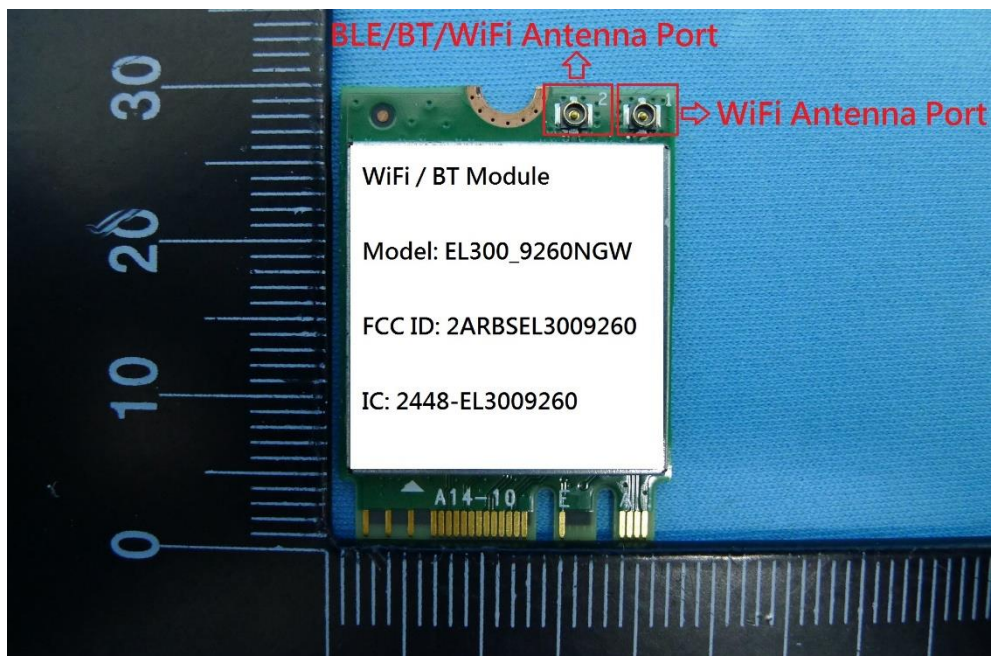

(47) Memory

(48) Motherboard

Product: Wifi/BT Module
Brand Name: Hewlett Packard Enterprise
Model Number: EL300_ARTIK-530
Report No.: 1808TW5101-U2~U5

(49) Motherboard

(50) Motherboard

Product: Wifi/BT Module
Brand Name: Hewlett Packard Enterprise
Model Number: EL300_ARTIK-530
Report No.: 1808TW5101-U2~U5

(51) Motherboard

(52) Motherboard

Product: Wifi/BT Module
Brand Name: Hewlett Packard Enterprise
Model Number: EL300_ARTIK-530
Report No.: 1808TW5101-U2~U5

(55) Motherboard

(56) Motherboard

Product: Wifi/BT Module
Brand Name: Hewlett Packard Enterprise
Model Number: EL300_ARTIK-530
Report No.: 1808TW5101-U2~U5

(57) Motherboard

(58) RF Module (INTEL 9260NGW)

Product: Wifi/BT Module
Brand Name: Hewlett Packard Enterprise
Model Number: EL300_ARTIK-530
Report No.: 1808TW5101-U2~U5

(59) RF Module (INTEL 9260NGW)

(60) RF Module (INTEL 9260NGW)