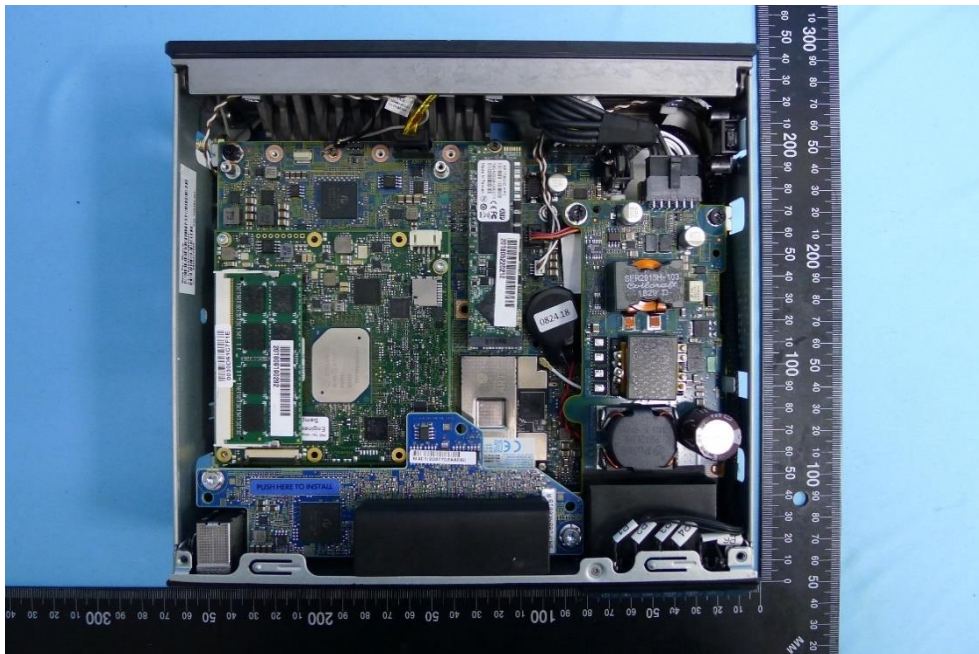

(7) EUT Photo

(8) EUT Photo

Product: Wifi/BT Module
Brand Name: Hewlett Packard Enterprise
Model Number: EL300_ARTIK-530
Report No.: 1808TW5101-U2~U5

(9) EUT Photo

(10) EUT Photo

Product: Wifi/BT Module
Brand Name: Hewlett Packard Enterprise
Model Number: EL300_ARTIK-530
Report No.: 1808TW5101-U2~U5