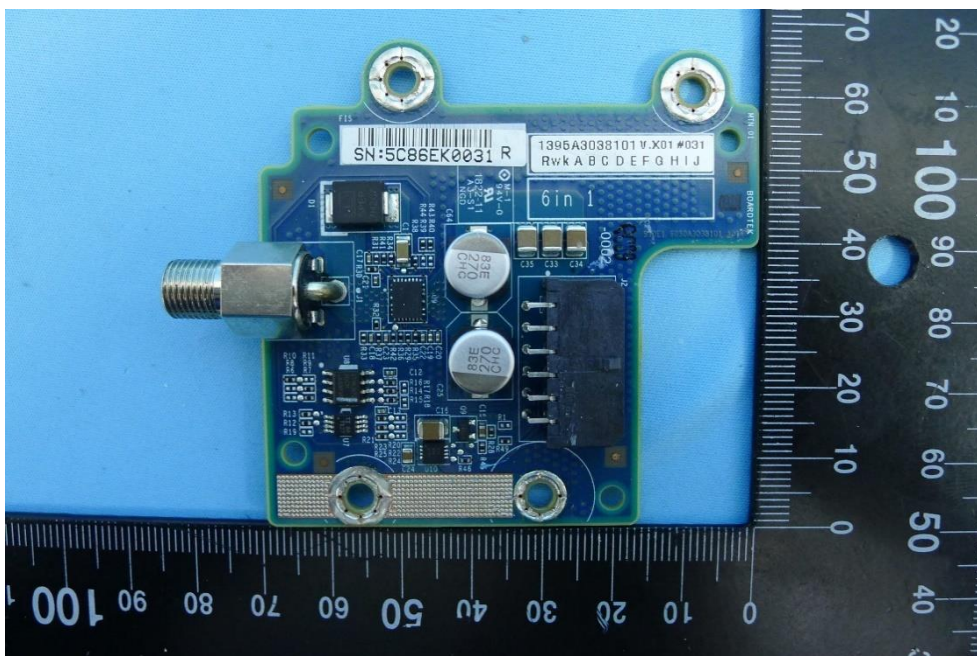

(30) DC Power Board (1395A3038101)