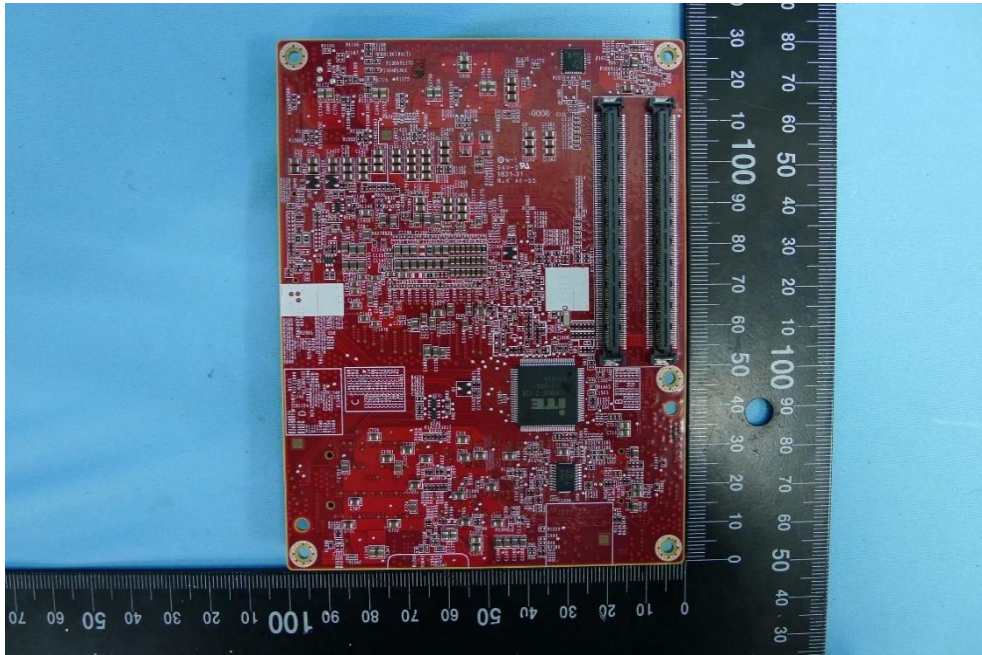

(15) EUT Photo

(16) CPU Board (Intel i5 7300U)

Product: Wifi/BT Module
Brand Name: Hewlett Packard Enterprise
Model Number: EL300_ARTIK-530
Report No.: 1808TW5101-U2~U5

(17) CPU Board (Intel i5 7300U)

(18) CPU Board (Intel i5 7300U)

Product: Wifi/BT Module
Brand Name: Hewlett Packard Enterprise
Model Number: EL300_ARTIK-530
Report No.: 1808TW5101-U2~U5

(19) CPU Board (Intel i7 8650U)

(20) CPU Board (Intel i7 8650U)

Product: Wifi/BT Module
Brand Name: Hewlett Packard Enterprise
Model Number: EL300_ARTIK-530
Report No.: 1808TW5101-U2~U5

(21) CPU Board (Intel i7 8650U)

(22) CPU Board (Intel Atom E3950)

Product: Wifi/BT Module
Brand Name: Hewlett Packard Enterprise
Model Number: EL300_ARTIK-530
Report No.: 1808TW5101-U2~U5

(23) CPU Board (Intel Atom E3950)