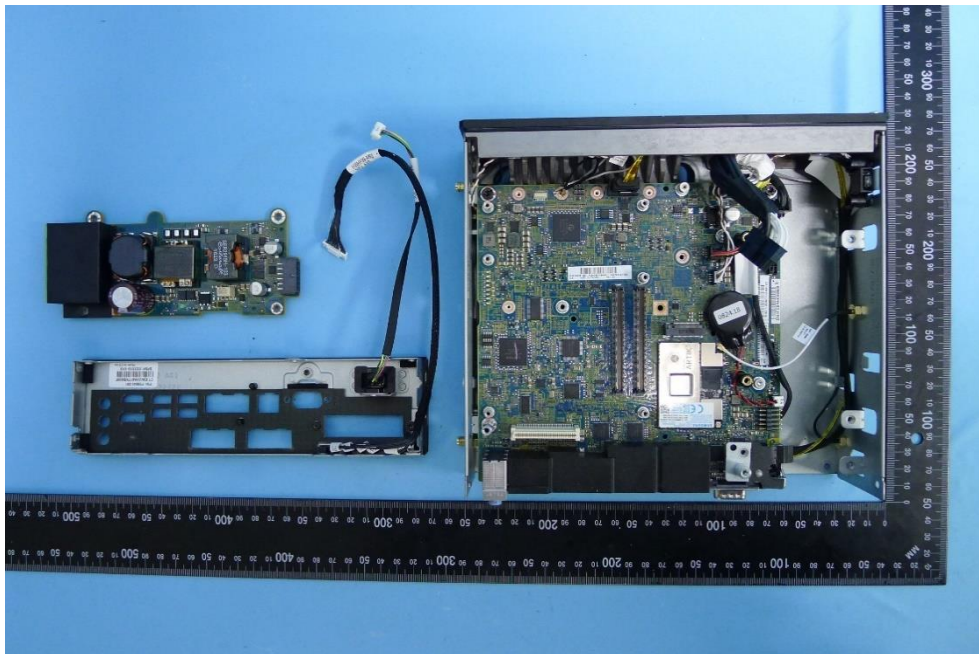

Product: Wifi/BT Module
Brand Name: Hewlett Packard Enterprise
Model Number: EL300_ARTIK-530
Report No.: 1808TW5101-U2~U5

(11) EUT Photo