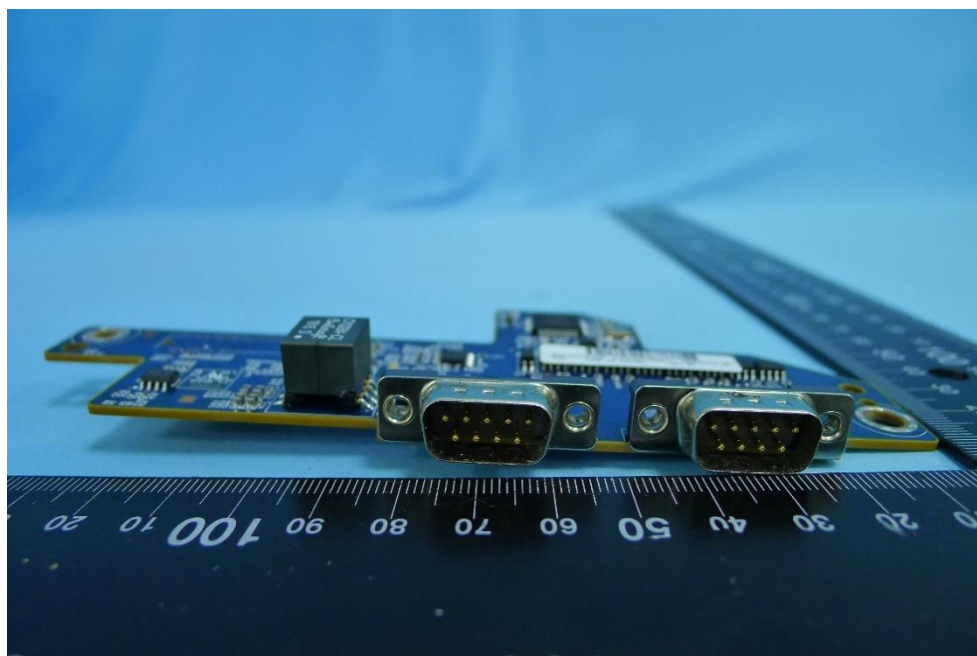

(40) IO Board: RS-232 Card (1395A2972001)