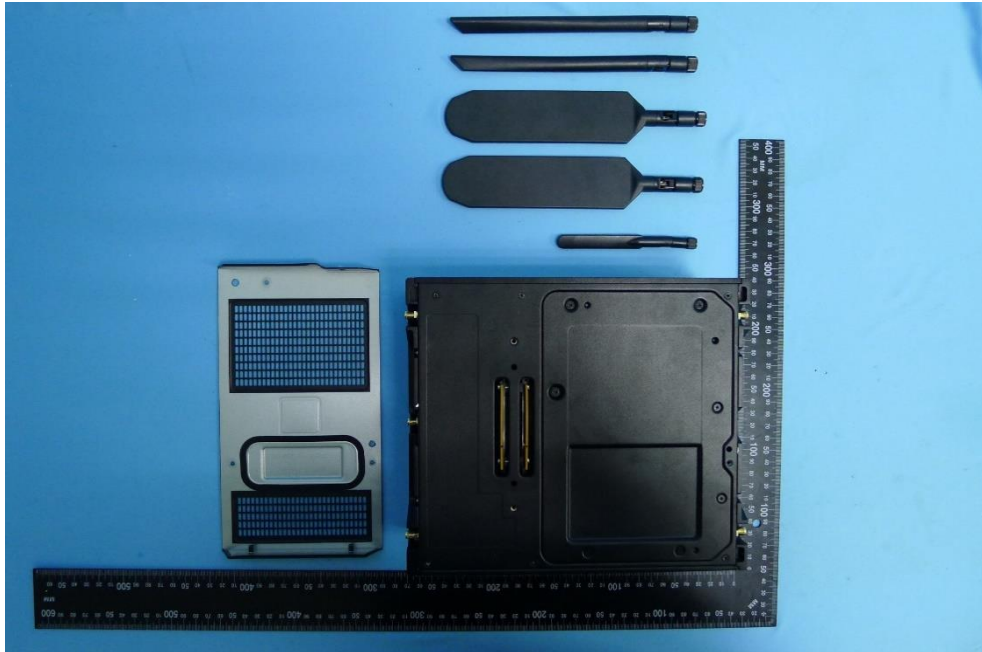

Product: Wifi/BT Module
Brand Name: Hewlett Packard Enterprise
Model Number: EL300_ARTIK-530
Report No.: 1808TW5101-U2~U5

Internal Photograph

(1) EUT Photo

(2) EUT Photo

Product: Wifi/BT Module
Brand Name: Hewlett Packard Enterprise
Model Number: EL300_ARTIK-530
Report No.: 1808TW5101-U2~U5