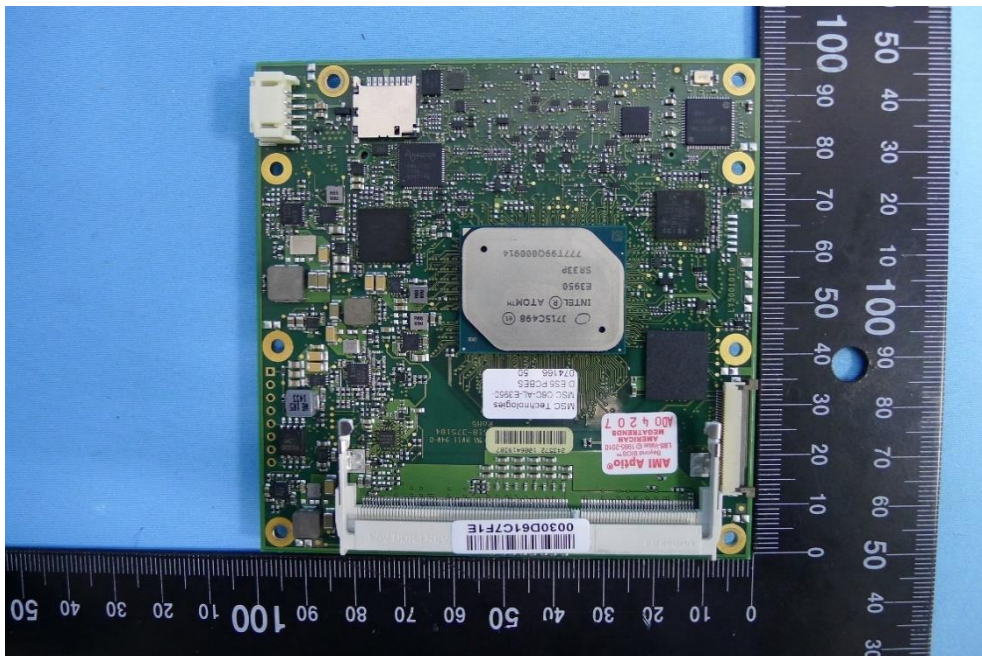

(15) EUT Photo

(16) CPU Board (Intel i5 7300U)

Product: Wifi/BT Module
Brand Name: Hewlett Packard Enterprise
Model Number: EL300_ARTIK-530
Report No.: 1808TW5101-U2~U5

(17) CPU Board (Intel i5 7300U)

(18) CPU Board (Intel i5 7300U)

Product: Wifi/BT Module
Brand Name: Hewlett Packard Enterprise
Model Number: EL300_ARTIK-530
Report No.: 1808TW5101-U2~U5

(19) CPU Board (Intel i7 8650U)

(20) CPU Board (Intel i7 8650U)

Product: Wifi/BT Module
Brand Name: Hewlett Packard Enterprise
Model Number: EL300_ARTIK-530
Report No.: 1808TW5101-U2~U5

(21) CPU Board (Intel i7 8650U)

(22) CPU Board (Intel Atom E3950)

Product: Wifi/BT Module
Brand Name: Hewlett Packard Enterprise
Model Number: EL300_ARTIK-530
Report No.: 1808TW5101-U2~U5

(23) CPU Board (Intel Atom E3950)