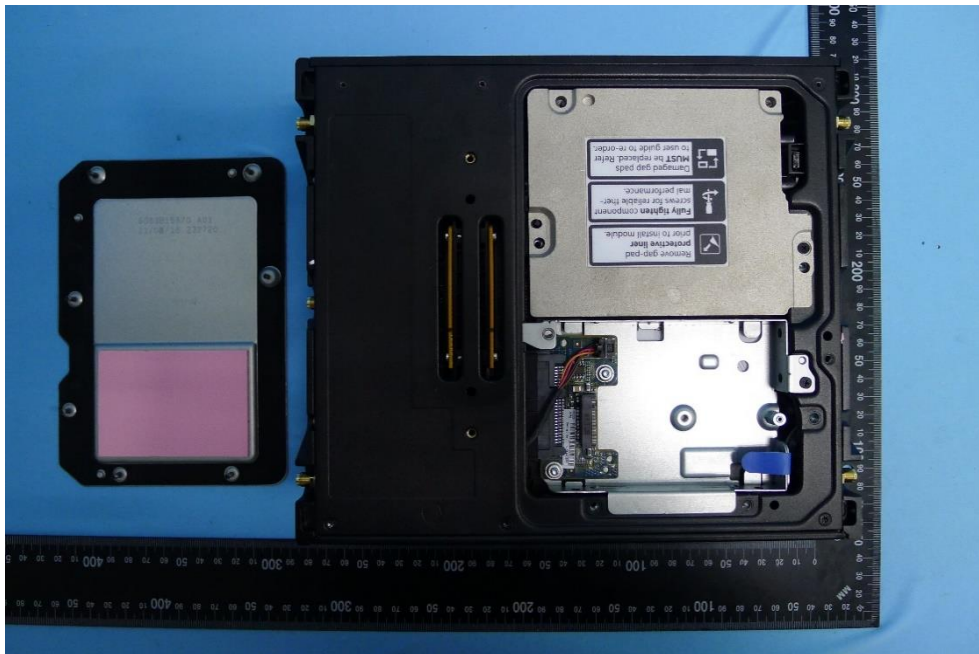

Product: Wifi/BT Module
Brand Name: Hewlett Packard Enterprise
Model Number: EL300_ARTIK-530
Report No.: 1808TW5101-U2~U5

Internal Photograph

(1) EUT Photo

(2) EUT Photo

Product: Wifi/BT Module
Brand Name: Hewlett Packard Enterprise
Model Number: EL300_ARTIK-530
Report No.: 1808TW5101-U2~U5

(3) EUT Photo

(4) EUT Photo

Product: Wifi/BT Module
Brand Name: Hewlett Packard Enterprise
Model Number: EL300_ARTIK-530
Report No.: 1808TW5101-U2~U5

(5) EUT Photo

(6) EUT Photo

Product: Wifi/BT Module
Brand Name: Hewlett Packard Enterprise
Model Number: EL300_ARTIK-530
Report No.: 1808TW5101-U2~U5

(7) EUT Photo

(8) EUT Photo

Product: Wifi/BT Module
Brand Name: Hewlett Packard Enterprise
Model Number: EL300_ARTIK-530
Report No.: 1808TW5101-U2~U5

(9) EUT Photo

(10) EUT Photo

Product: Wifi/BT Module
Brand Name: Hewlett Packard Enterprise
Model Number: EL300_ARTIK-530
Report No.: 1808TW5101-U2~U5