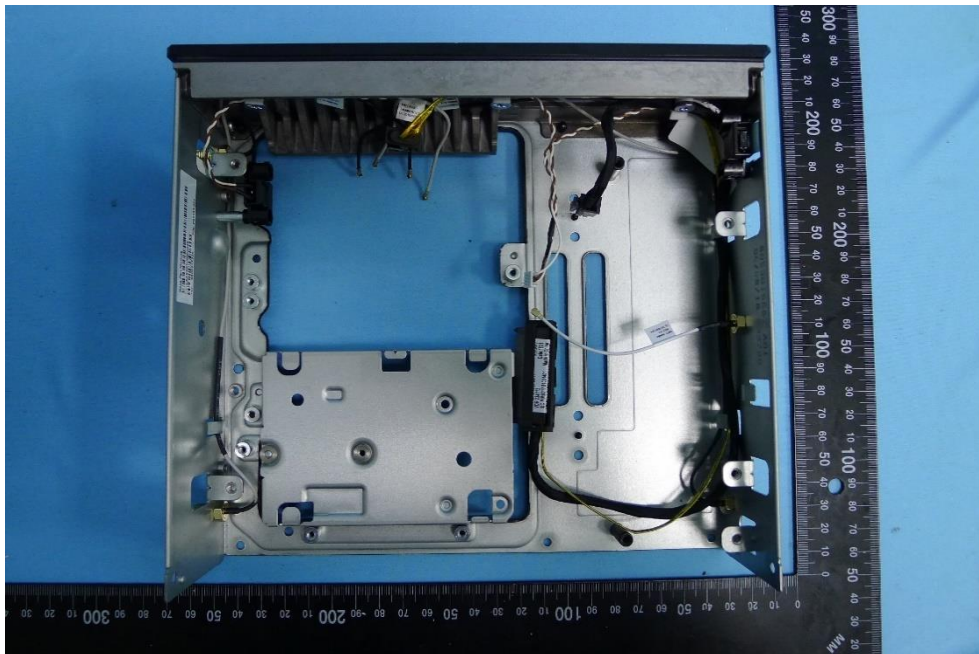

Product: Wifi/BT Module
Brand Name: Hewlett Packard Enterprise
Model Number: EL300_ARTIK-530
Report No.: 1808TW5101-U2~U5

(15) EUT Photo