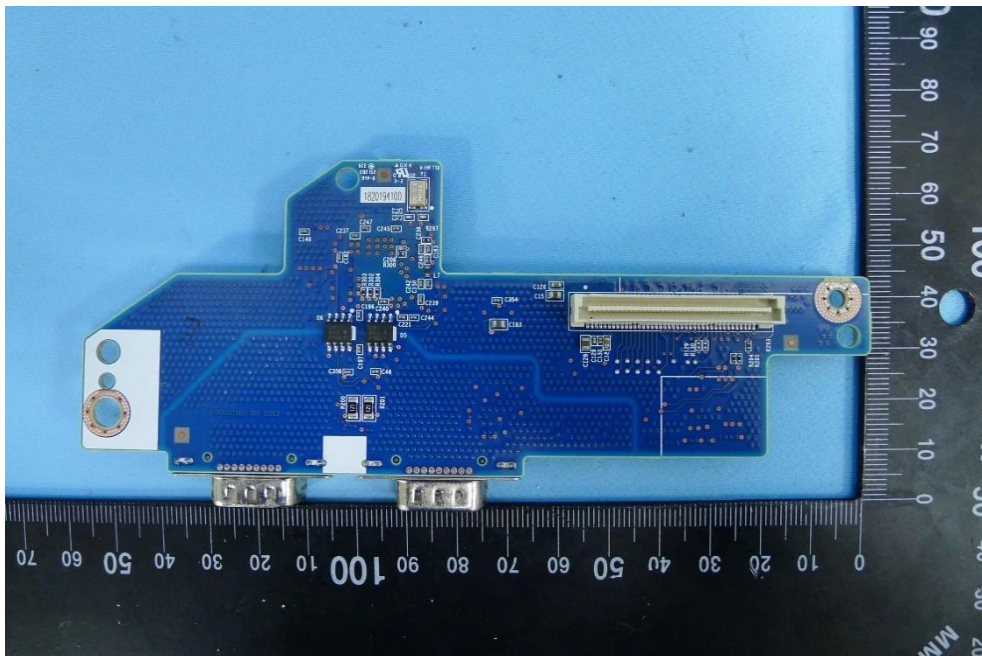

(36) IO Board: Canbus Card (1395A2971901)