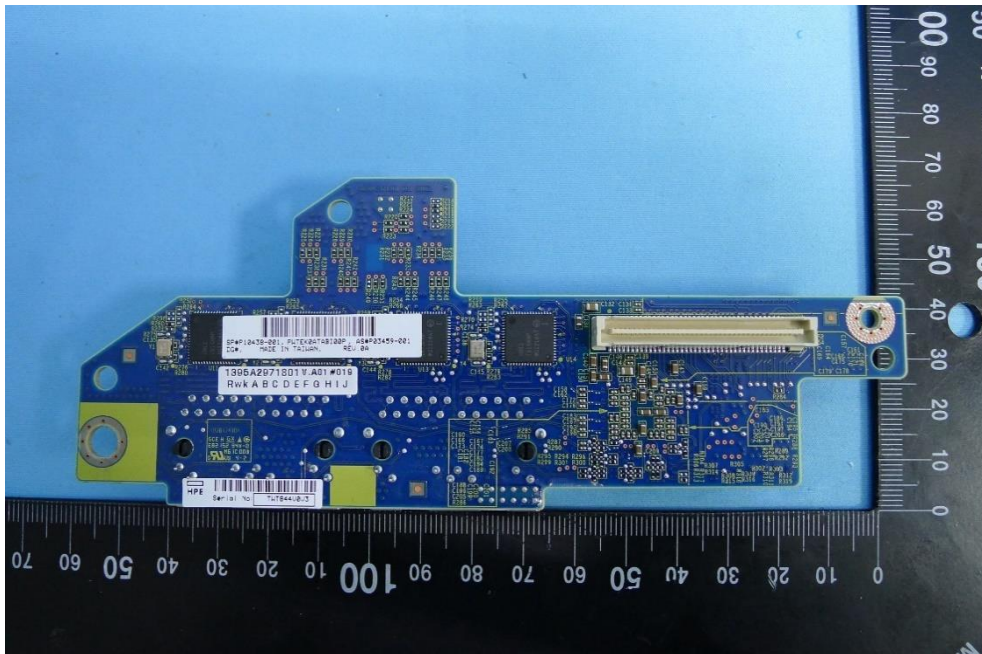

Product: Wifi/BT Module
Brand Name: Hewlett Packard Enterprise
Model Number: EL300_ARTIK-530
Report No.: 1808TW5101-U2~U5

(33) IO Board: Lan Card (1395A2971801V)