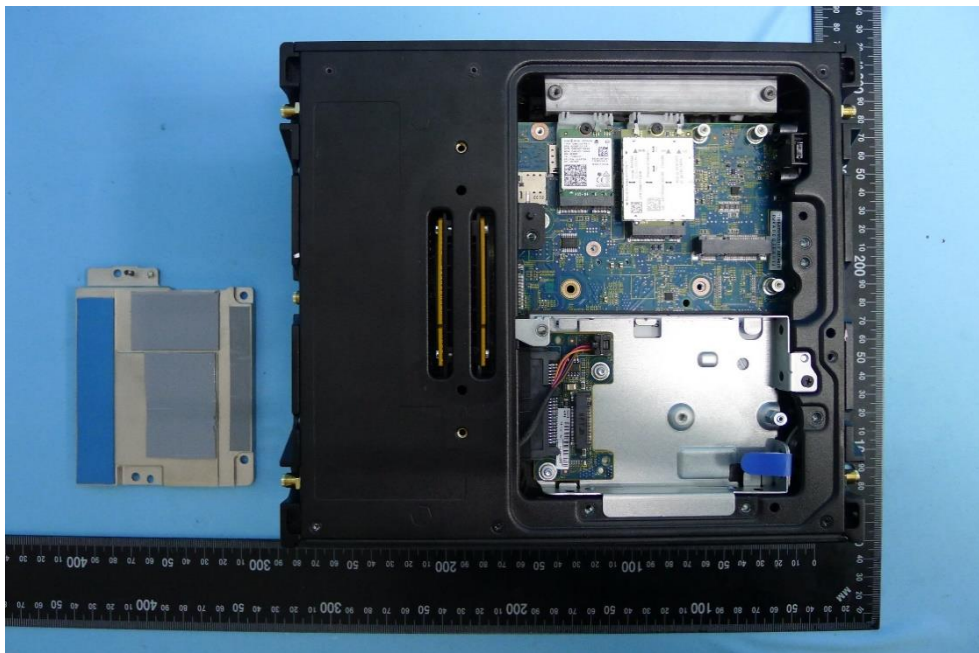

Product: Wifi/BT Module
Brand Name: Hewlett Packard Enterprise
Model Number: EL300_ARTIK-530
Report No.: 1808TW5101-U2~U5

Internal Photograph

(1) EUT Photo

(2) EUT Photo

Product: Wifi/BT Module
Brand Name: Hewlett Packard Enterprise
Model Number: EL300_ARTIK-530
Report No.: 1808TW5101-U2~U5

(3) EUT Photo

(4) EUT Photo

Product: Wifi/BT Module
Brand Name: Hewlett Packard Enterprise
Model Number: EL300_ARTIK-530
Report No.: 1808TW5101-U2~U5

(5) EUT Photo

(6) EUT Photo

Product: Wifi/BT Module
Brand Name: Hewlett Packard Enterprise
Model Number: EL300_ARTIK-530
Report No.: 1808TW5101-U2~U5

(7) EUT Photo

(8) EUT Photo

Product: Wifi/BT Module
Brand Name: Hewlett Packard Enterprise
Model Number: EL300_ARTIK-530
Report No.: 1808TW5101-U2~U5

(9) EUT Photo

(10) EUT Photo

Product: Wifi/BT Module
Brand Name: Hewlett Packard Enterprise
Model Number: EL300_ARTIK-530
Report No.: 1808TW5101-U2~U5