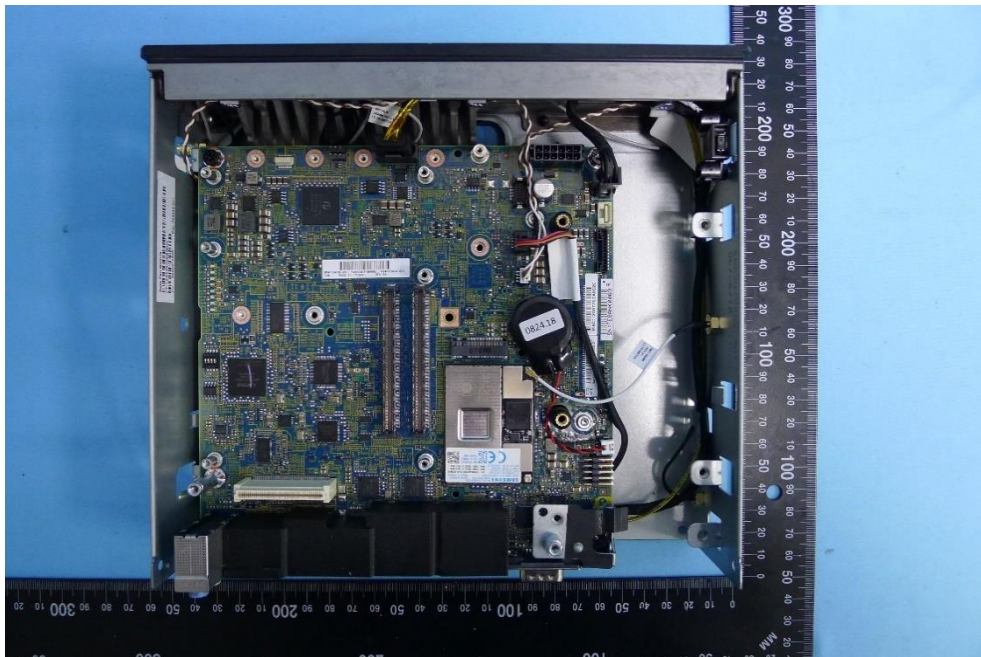

(11) EUT Photo

(12) EUT Photo

Product: Wifi/BT Module
Brand Name: Hewlett Packard Enterprise
Model Number: EL300_ARTIK-530
Report No.: 1808TW5101-U2~U5

(13) EUT Photo

(14) EUT Photo

Product: Wifi/BT Module
Brand Name: Hewlett Packard Enterprise
Model Number: EL300_ARTIK-530
Report No.: 1808TW5101-U2~U5

(15) EUT Photo

(16) CPU Board (Intel i5 7300U)

Product: Wifi/BT Module
Brand Name: Hewlett Packard Enterprise
Model Number: EL300_ARTIK-530
Report No.: 1808TW5101-U2~U5

(17) CPU Board (Intel i5 7300U)

(18) CPU Board (Intel i5 7300U)