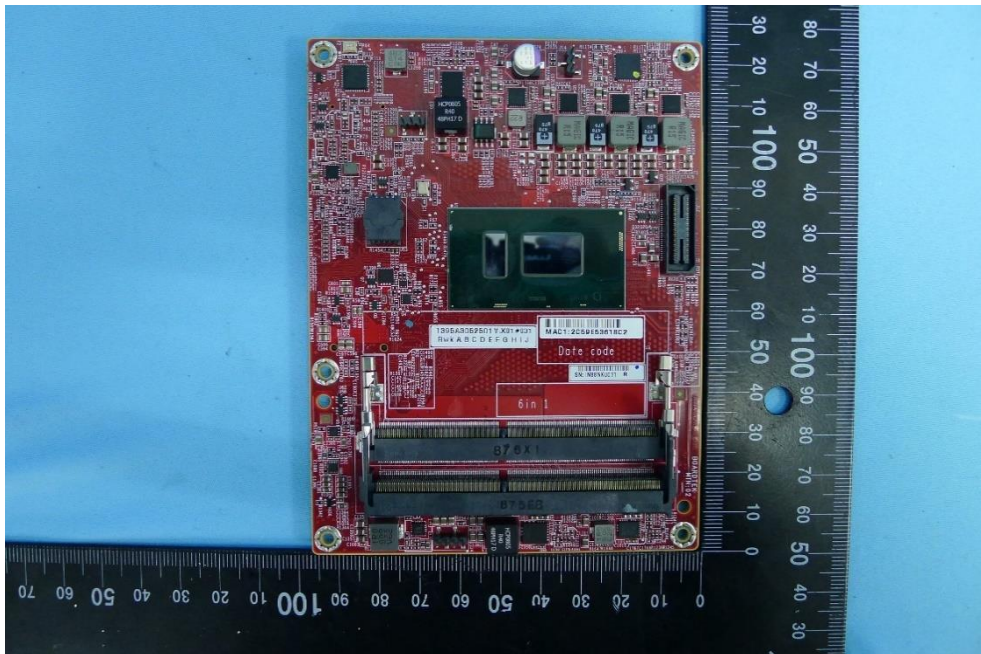

(15) EUT Photo

(16) CPU Board (Intel i5 7300U)

Product: Wifi/BT Module
Brand Name: Hewlett Packard Enterprise
Model Number: EL300_ARTIK-530
Report No.: 1808TW5101-U2~U5

(17) CPU Board (Intel i5 7300U)

(18) CPU Board (Intel i5 7300U)

Product: Wifi/BT Module
Brand Name: Hewlett Packard Enterprise
Model Number: EL300_ARTIK-530
Report No.: 1808TW5101-U2~U5

(19) CPU Board (Intel i7 8650U)

(20) CPU Board (Intel i7 8650U)

Product: Wifi/BT Module
Brand Name: Hewlett Packard Enterprise
Model Number: EL300_ARTIK-530
Report No.: 1808TW5101-U2~U5