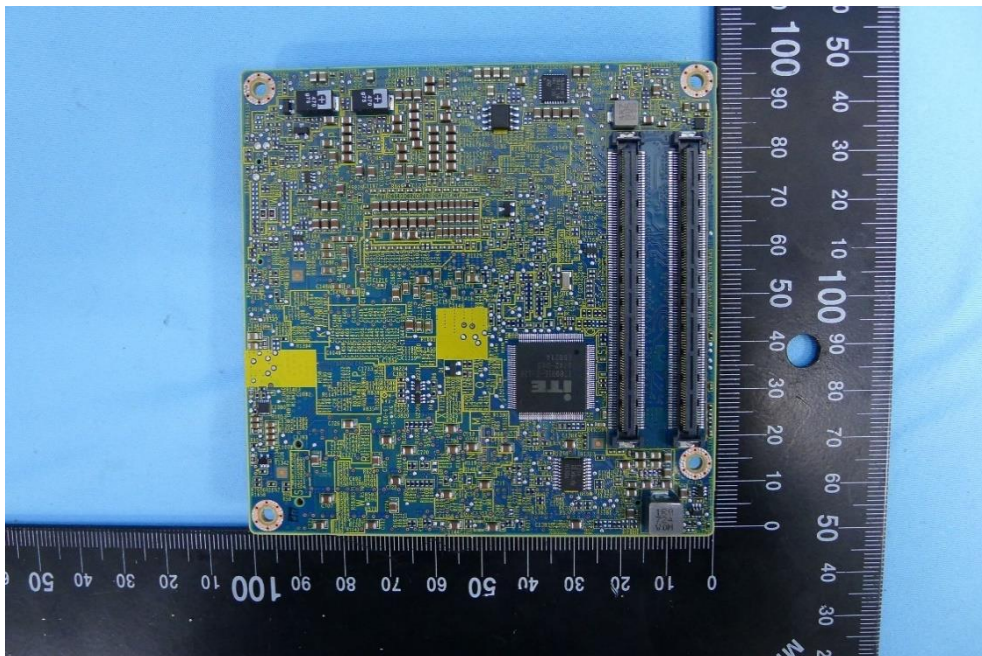

(15) EUT Photo

(16) CPU Board (Intel i5 7300U)

Product: Wifi/BT Module
Brand Name: Hewlett Packard Enterprise
Model Number: EL300_ARTIK-530
Report No.: 1808TW5101-U2~U5

(17) CPU Board (Intel i5 7300U)

(18) CPU Board (Intel i5 7300U)

Product: Wifi/BT Module
Brand Name: Hewlett Packard Enterprise
Model Number: EL300_ARTIK-530
Report No.: 1808TW5101-U2~U5

(19) CPU Board (Intel i7 8650U)

(20) CPU Board (Intel i7 8650U)

Product: Wifi/BT Module
Brand Name: Hewlett Packard Enterprise
Model Number: EL300_ARTIK-530
Report No.: 1808TW5101-U2~U5