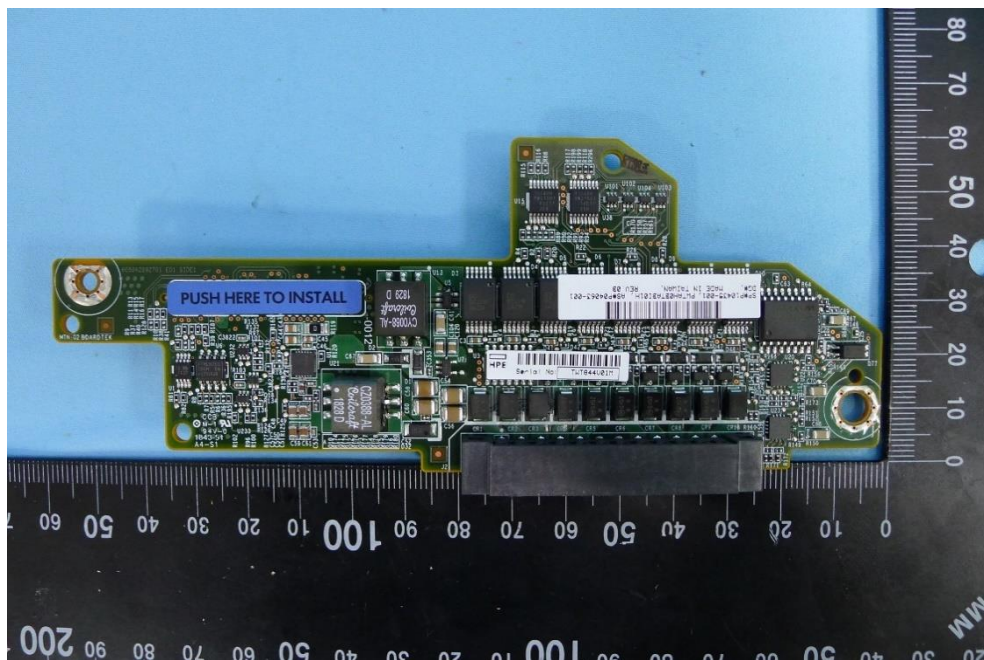

Product: Wifi/BT Module
Brand Name: Hewlett Packard Enterprise
Model Number: EL300_ARTIK-530
Report No.: 1808TW5101-U2~U5

(41) IO Board: DIO Card (1395A2992701)