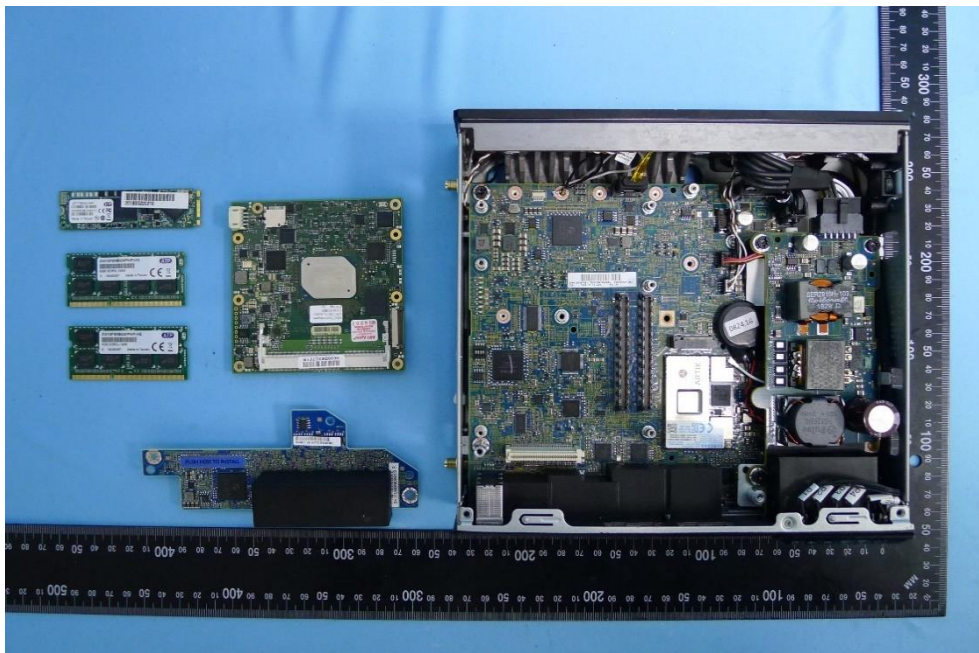

(7) EUT Photo

(8) EUT Photo

Product: Wifi/BT Module
Brand Name: Hewlett Packard Enterprise
Model Number: EL300_ARTIK-530
Report No.: 1808TW5101-U2~U5

(9) EUT Photo

(10) EUT Photo

Product: Wifi/BT Module
Brand Name: Hewlett Packard Enterprise
Model Number: EL300_ARTIK-530
Report No.: 1808TW5101-U2~U5