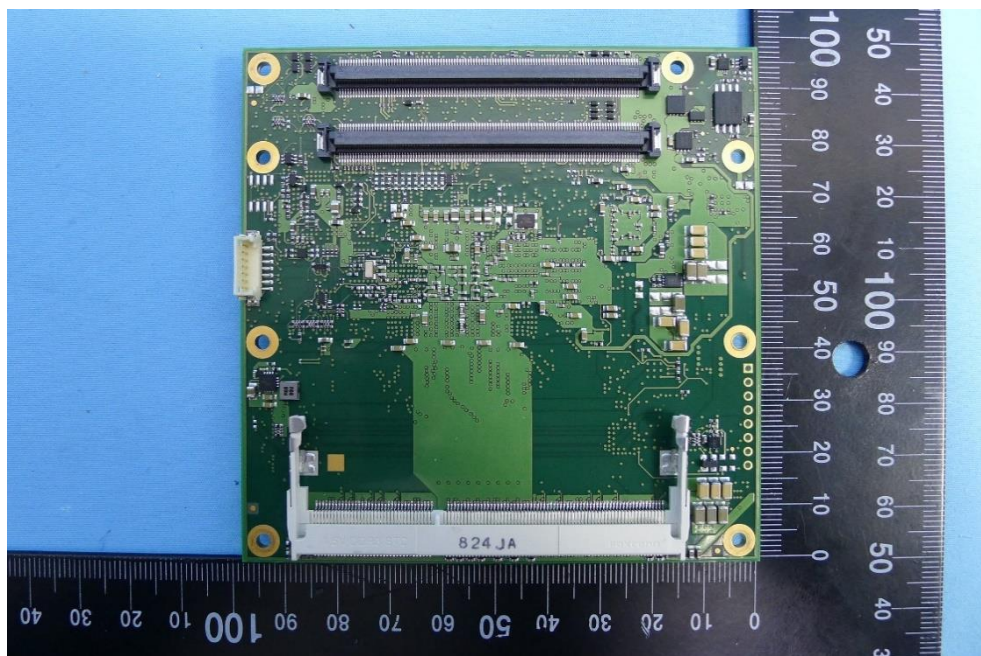

(24) CPU Board (Intel Atom E3950)