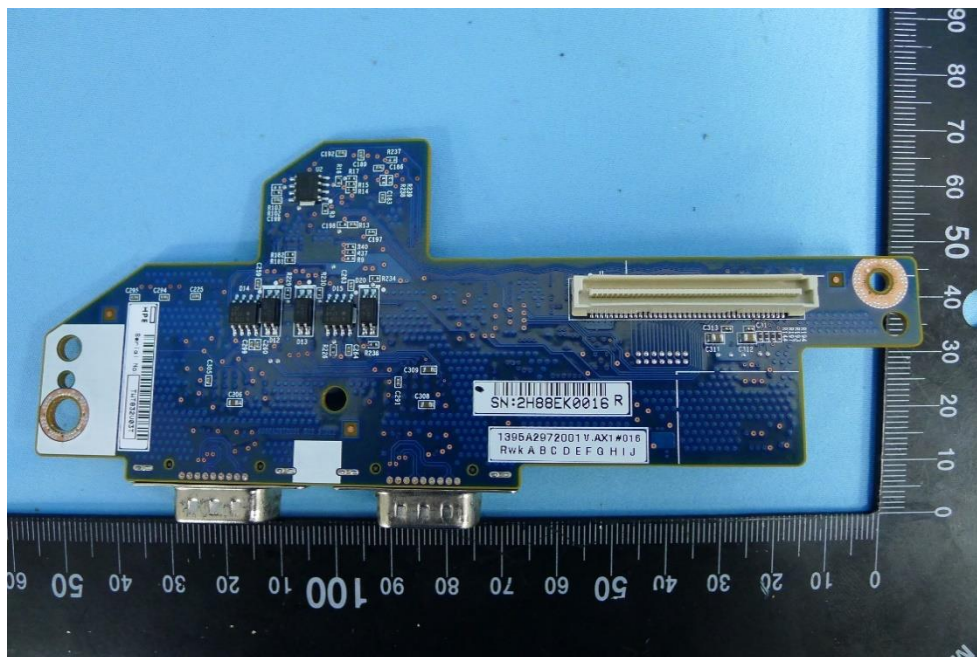

Product: Wifi/BT Module
Brand Name: Hewlett Packard Enterprise
Model Number: EL300_ARTIK-530
Report No.: 1808TW5101-U2~U5

(39) IO Board: RS-232 Card (1395A2972001)