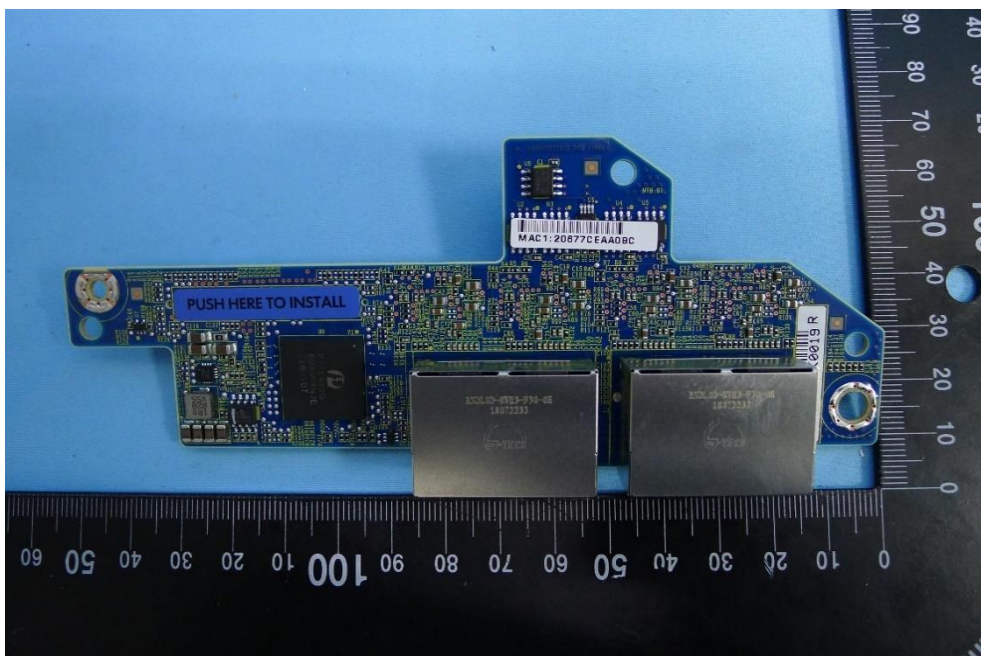

(29) DC Power Board (1395A3038101)

(30) DC Power Board (1395A3038101)

Product: Wifi/BT Module
Brand Name: Hewlett Packard Enterprise
Model Number: EL300_ARTIK-530
Report No.: 1808TW5101-U2~U5

(31) DC Power Board (1395A3038101)

(32) IO Board: Lan Card (1395A2971801V)

Product: Wifi/BT Module
Brand Name: Hewlett Packard Enterprise
Model Number: EL300_ARTIK-530
Report No.: 1808TW5101-U2~U5

(33) IO Board: Lan Card (1395A2971801V)

(34) IO Board: Lan Card (1395A2971801V)