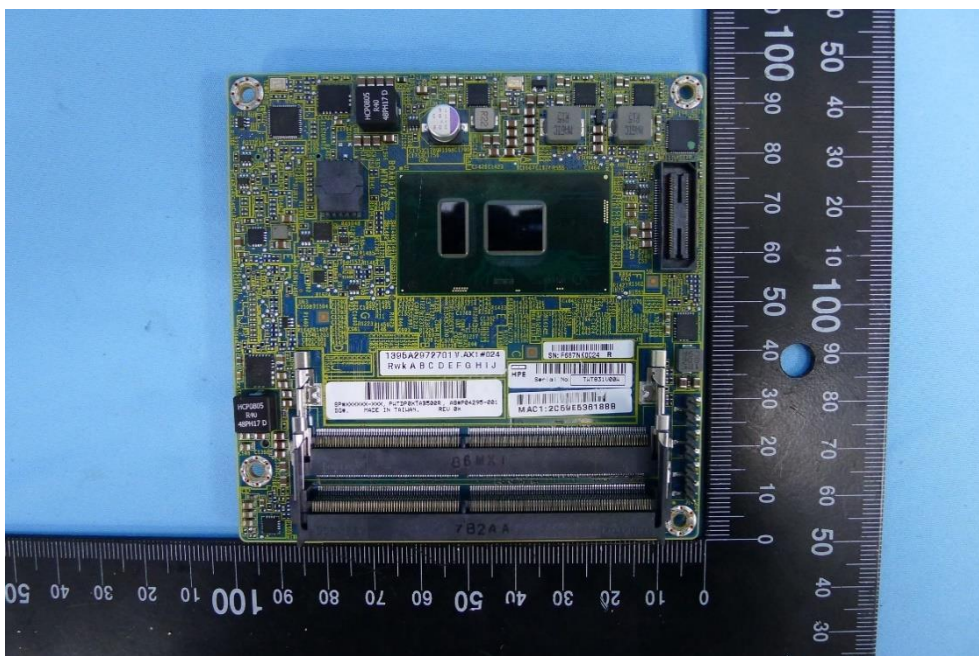

(11) EUT Photo

(12) EUT Photo

Product: Wifi/BT Module
Brand Name: Hewlett Packard Enterprise
Model Number: EL300_ARTIK-530
Report No.: 1808TW5101-U2~U5

(13) EUT Photo

(14) EUT Photo

Product: Wifi/BT Module
Brand Name: Hewlett Packard Enterprise
Model Number: EL300_ARTIK-530
Report No.: 1808TW5101-U2~U5

(15) EUT Photo

(16) CPU Board (Intel i5 7300U)

Product: Wifi/BT Module
Brand Name: Hewlett Packard Enterprise
Model Number: EL300_ARTIK-530
Report No.: 1808TW5101-U2~U5

(17) CPU Board (Intel i5 7300U)

(18) CPU Board (Intel i5 7300U)