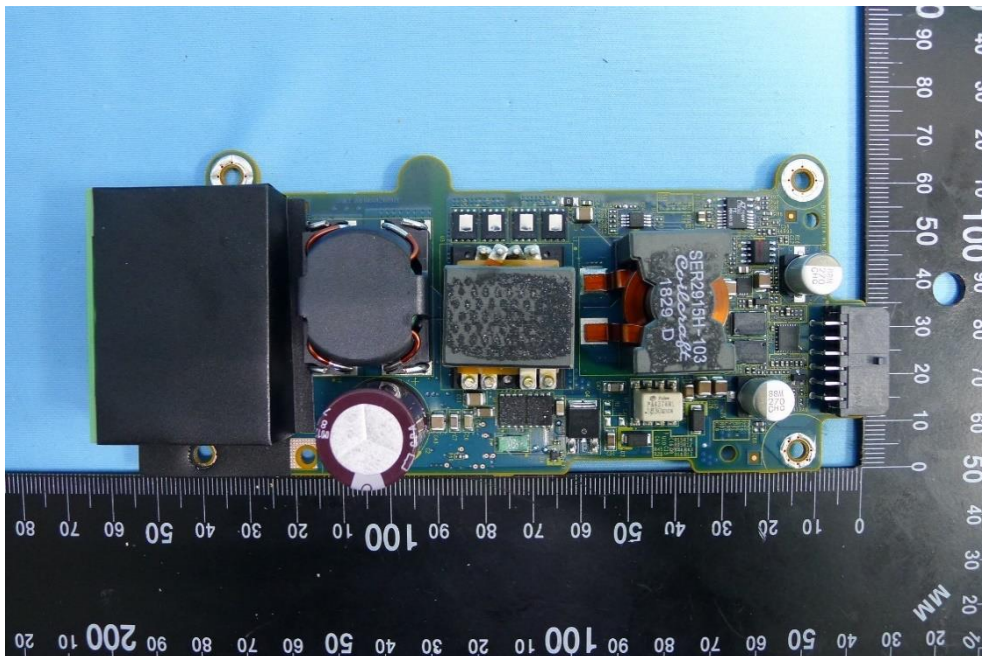

(24) CPU Board (Intel Atom E3950)

Product: Wifi/BT Module
Brand Name: Hewlett Packard Enterprise
Model Number: EL300_ARTIK-530
Report No.: 1808TW5101-U2~U5

(25) DC Power Board (1395A2968901)

(26) DC Power Board (1395A2968901)