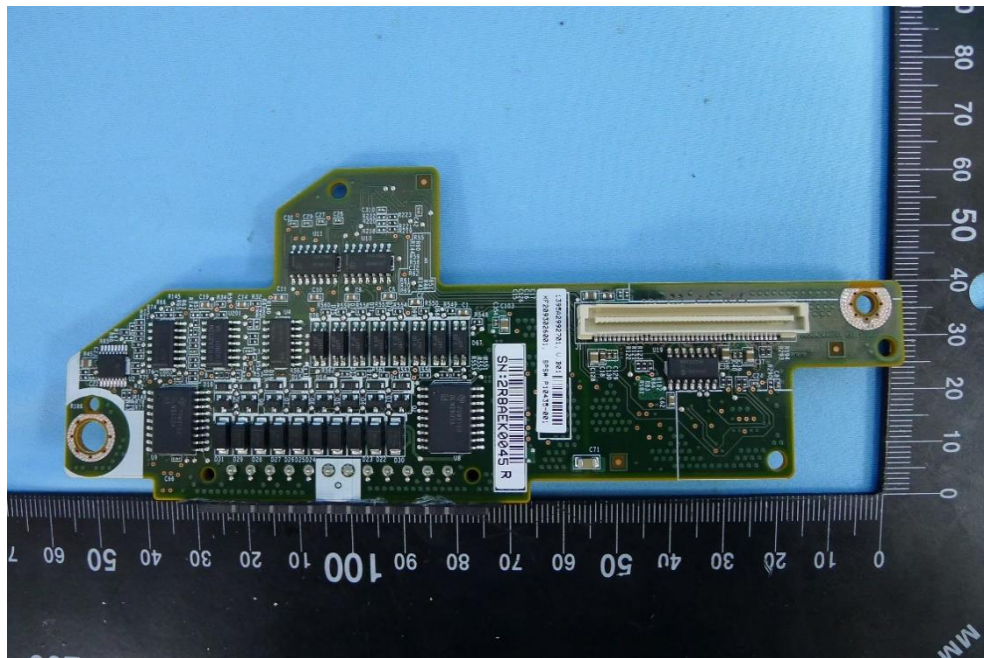

(42) IO Board: DIO Card (1395A2992701)