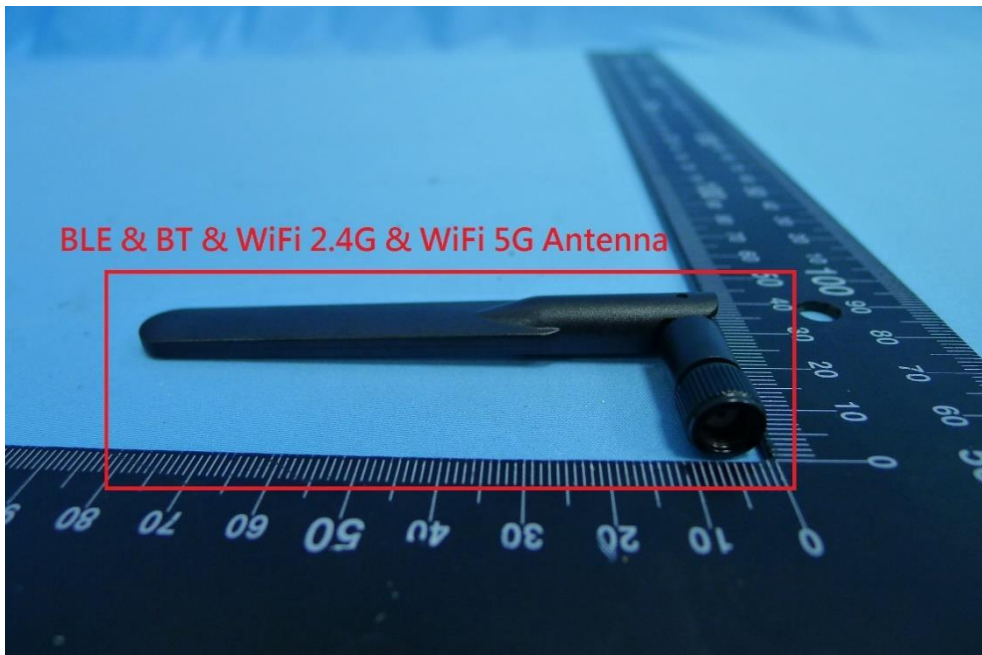

Product: Wifi/BT Module
Brand Name: Hewlett Packard Enterprise
Model Number: EL300_ARTIK-530
Report No.: 1808TW5101-U2~U5

Internal Photograph

(1) EUT Photo

(2) EUT Photo

Product: Wifi/BT Module
Brand Name: Hewlett Packard Enterprise
Model Number: EL300_ARTIK-530
Report No.: 1808TW5101-U2~U5