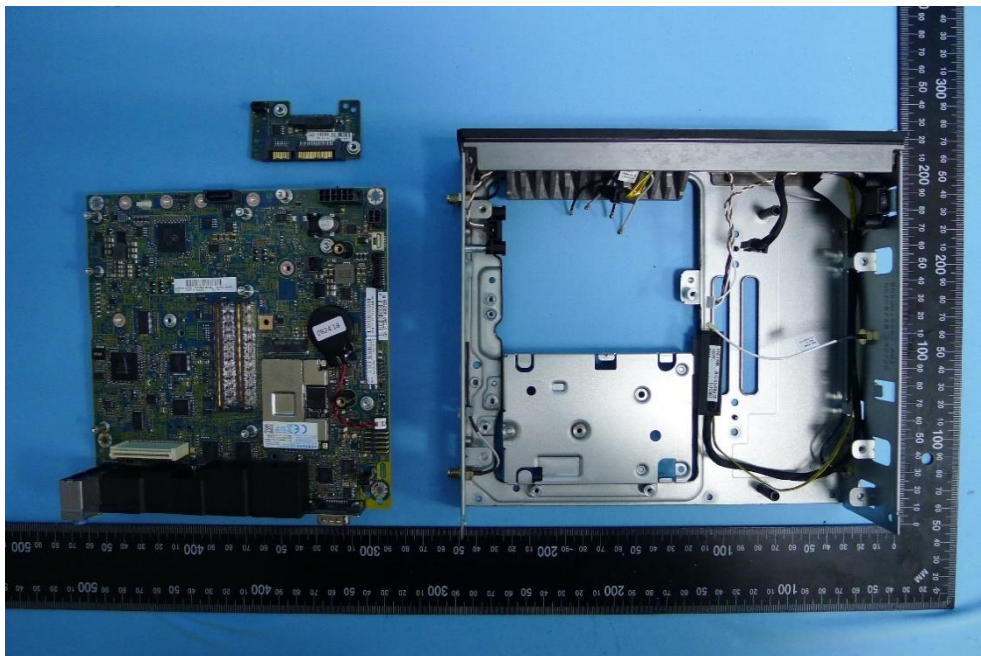

(11) EUT Photo

(12) EUT Photo

Product: Wifi/BT Module
Brand Name: Hewlett Packard Enterprise
Model Number: EL300_ARTIK-530
Report No.: 1808TW5101-U2~U5

(13) EUT Photo

(14) EUT Photo

Product: Wifi/BT Module
Brand Name: Hewlett Packard Enterprise
Model Number: EL300_ARTIK-530
Report No.: 1808TW5101-U2~U5