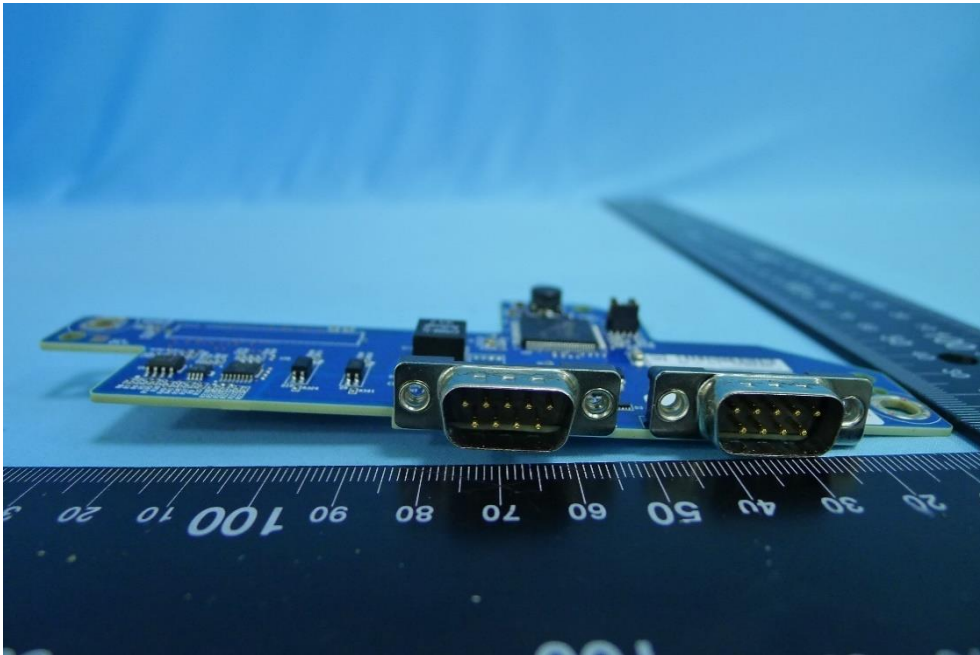

Product: Wifi/BT Module
Brand Name: Hewlett Packard Enterprise
Model Number: EL300_ARTIK-530
Report No.: 1808TW5101-U2~U5

(37) IO Board: Canbus Card (1395A2971901)