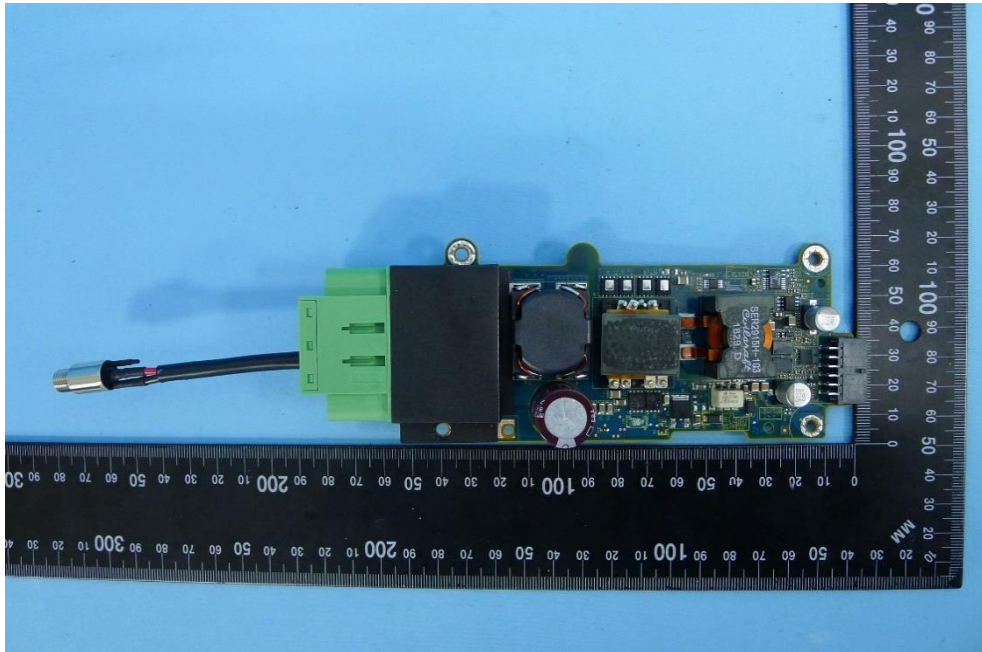

Product: Wifi/BT Module
Brand Name: Hewlett Packard Enterprise
Model Number: EL300_ARTIK-530
Report No.: 1808TW5101-U2~U5

(25) DC Power Board (1395A2968901)