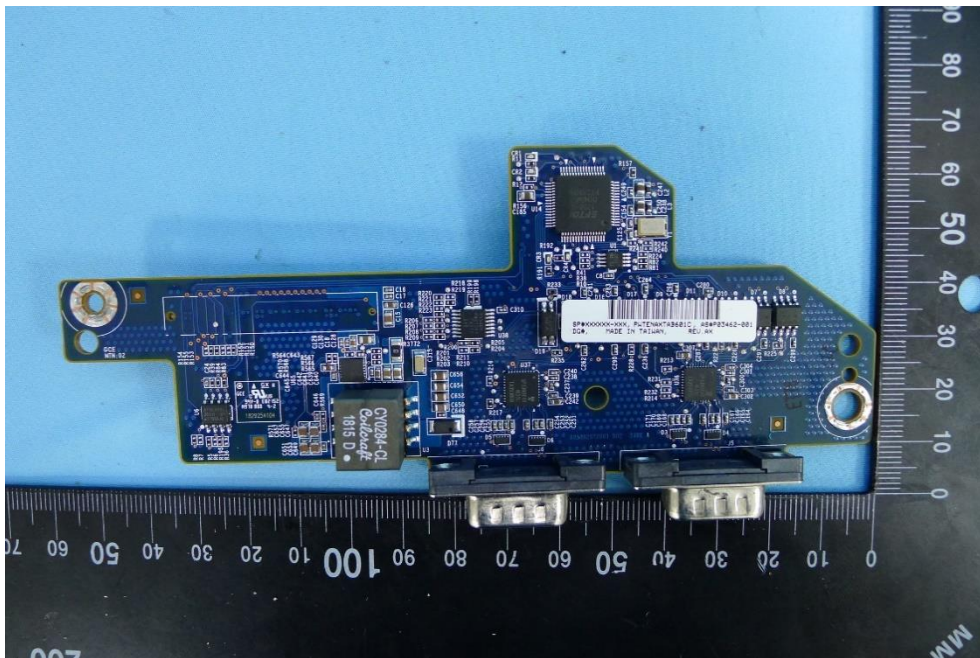

(38) IO Board: RS-232 Card (1395A2972001)