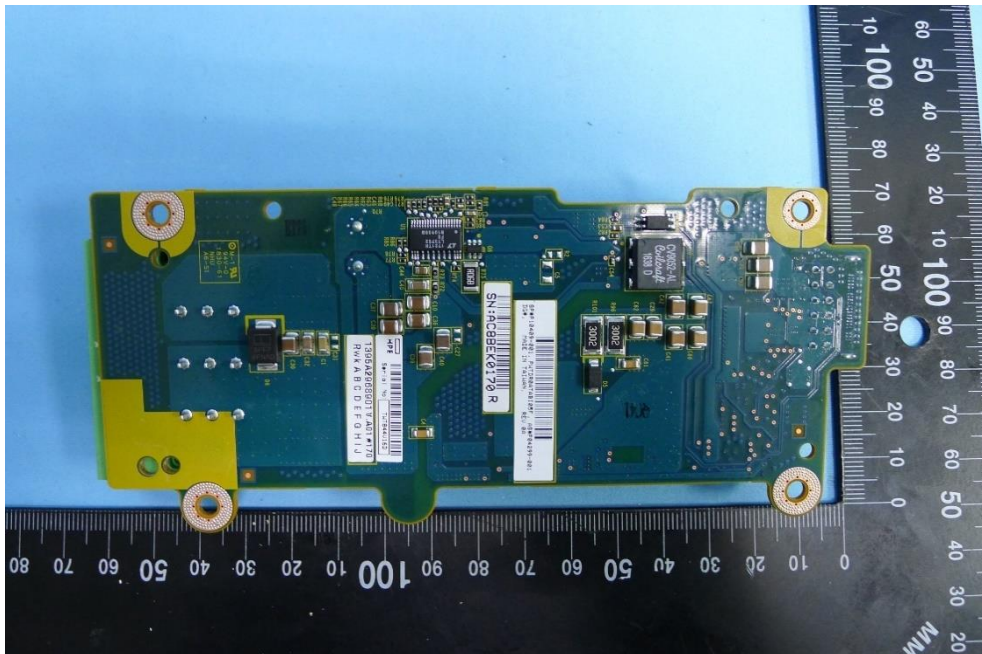

Product: Wifi/BT Module
Brand Name: Hewlett Packard Enterprise
Model Number: EL300_ARTIK-530
Report No.: 1808TW5101-U2~U5

(27) DC Power Board (1395A2968901)