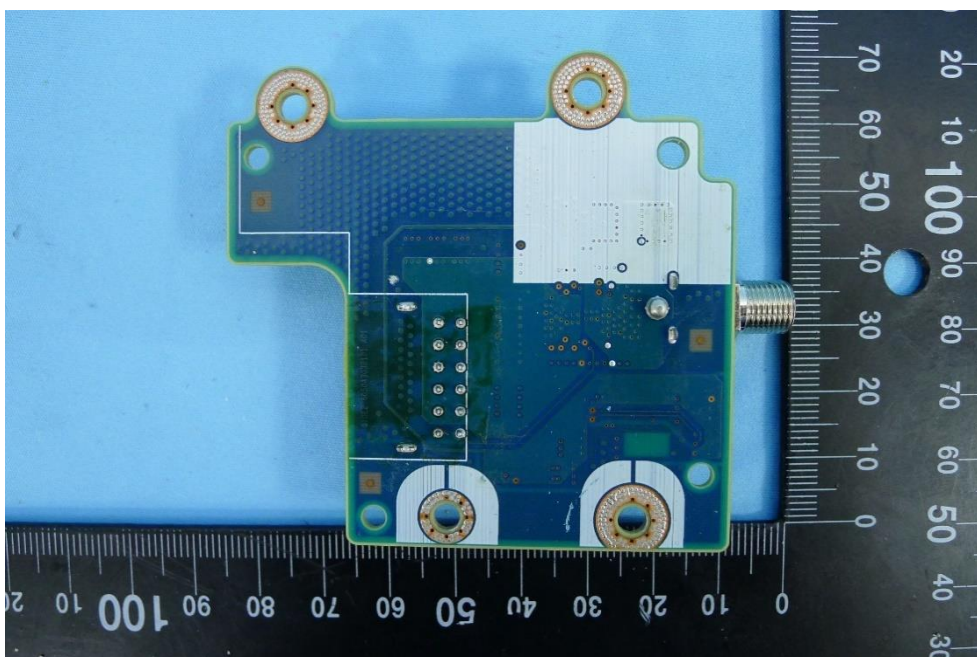

Product: Wifi/BT Module
Brand Name: Hewlett Packard Enterprise
Model Number: EL300_ARTIK-530
Report No.: 1808TW5101-U2~U5

(29) DC Power Board (1395A3038101)