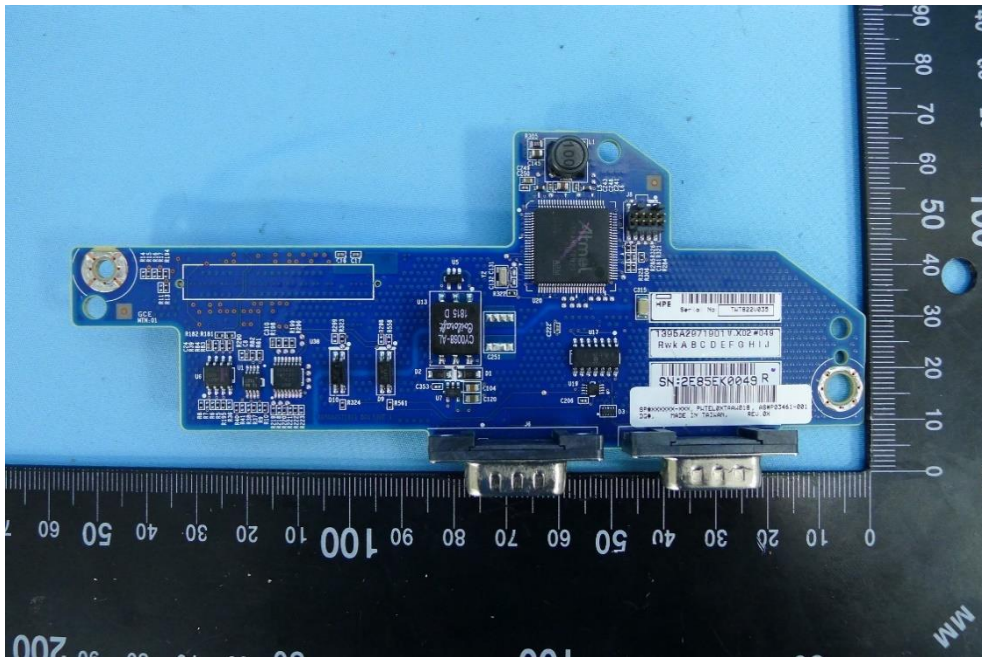

Product: Wifi/BT Module
Brand Name: Hewlett Packard Enterprise
Model Number: EL300_ARTIK-530
Report No.: 1808TW5101-U2~U5

(35) IO Board: Canbus Card (1395A2971901)