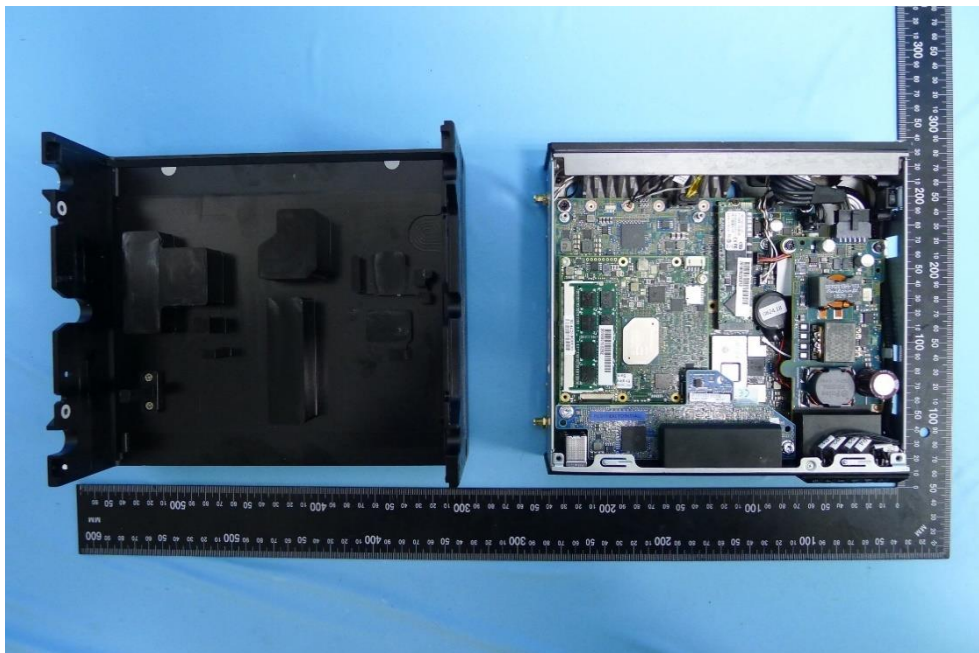

Product: Wifi/BT Module
Brand Name: Hewlett Packard Enterprise
Model Number: EL300_ARTIK-530
Report No.: 1808TW5101-U2~U5

Internal Photograph

(1) EUT Photo

(2) EUT Photo

Product: Wifi/BT Module
Brand Name: Hewlett Packard Enterprise
Model Number: EL300_ARTIK-530
Report No.: 1808TW5101-U2~U5

(3) EUT Photo

(4) EUT Photo

Product: Wifi/BT Module
Brand Name: Hewlett Packard Enterprise
Model Number: EL300_ARTIK-530
Report No.: 1808TW5101-U2~U5

(5) EUT Photo

(6) EUT Photo

Product: Wifi/BT Module
Brand Name: Hewlett Packard Enterprise
Model Number: EL300_ARTIK-530
Report No.: 1808TW5101-U2~U5

(7) EUT Photo

(8) EUT Photo

Product: Wifi/BT Module
Brand Name: Hewlett Packard Enterprise
Model Number: EL300_ARTIK-530
Report No.: 1808TW5101-U2~U5

(9) EUT Photo

(10) EUT Photo

Product: Wifi/BT Module
Brand Name: Hewlett Packard Enterprise
Model Number: EL300_ARTIK-530
Report No.: 1808TW5101-U2~U5