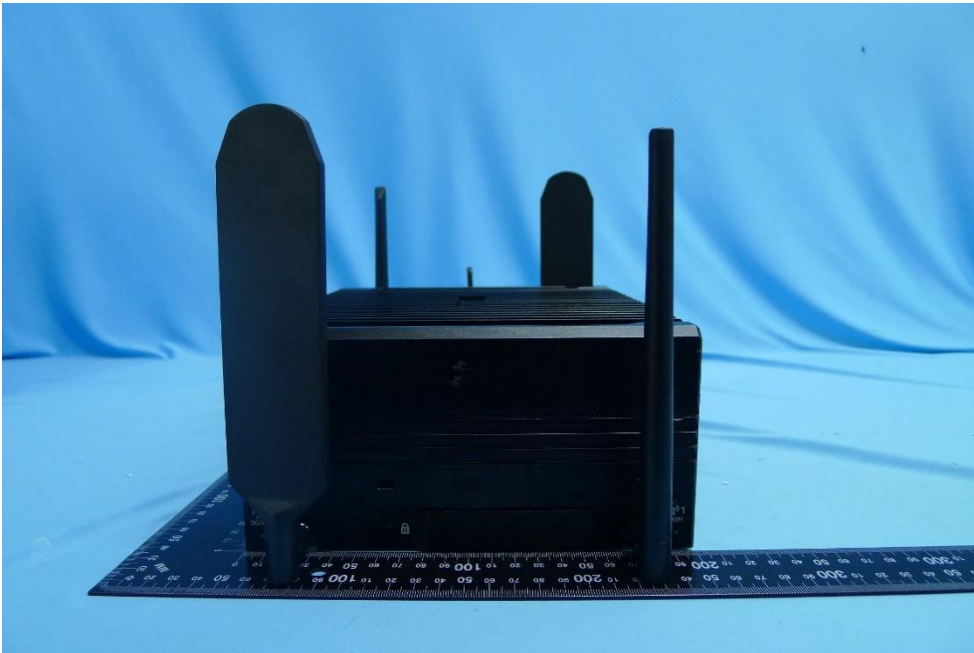

Product: Wifi/BT Module
Brand Name: Hewlett Packard Enterprise
Model Number: EL300_ARTIK-530
Report No.: 1808TW5101-U2~U5

External Photograph

(1) EUT Photo

(2) EUT Photo

Product: Wifi/BT Module
Brand Name: Hewlett Packard Enterprise
Model Number: EL300_ARTIK-530
Report No.: 1808TW5101-U2~U5

(3) EUT Photo

(4) EUT Photo

Product: Wifi/BT Module
Brand Name: Hewlett Packard Enterprise
Model Number: EL300_ARTIK-530
Report No.: 1808TW5101-U2~U5

(5) EUT Photo

(6) EUT Photo

Product: Wifi/BT Module
Brand Name: Hewlett Packard Enterprise
Model Number: EL300_ARTIK-530
Report No.: 1808TW5101-U2~U5

(7) EUT Photo

(8) EUT Photo

Product: Wifi/BT Module
Brand Name: Hewlett Packard Enterprise
Model Number: EL300_ARTIK-530
Report No.: 1808TW5101-U2~U5

(9) EUT Photo

(10) Adapter

Product: Wifi/BT Module
Brand Name: Hewlett Packard Enterprise
Model Number: EL300_ARTIK-530
Report No.: 1808TW5101-U2~U5