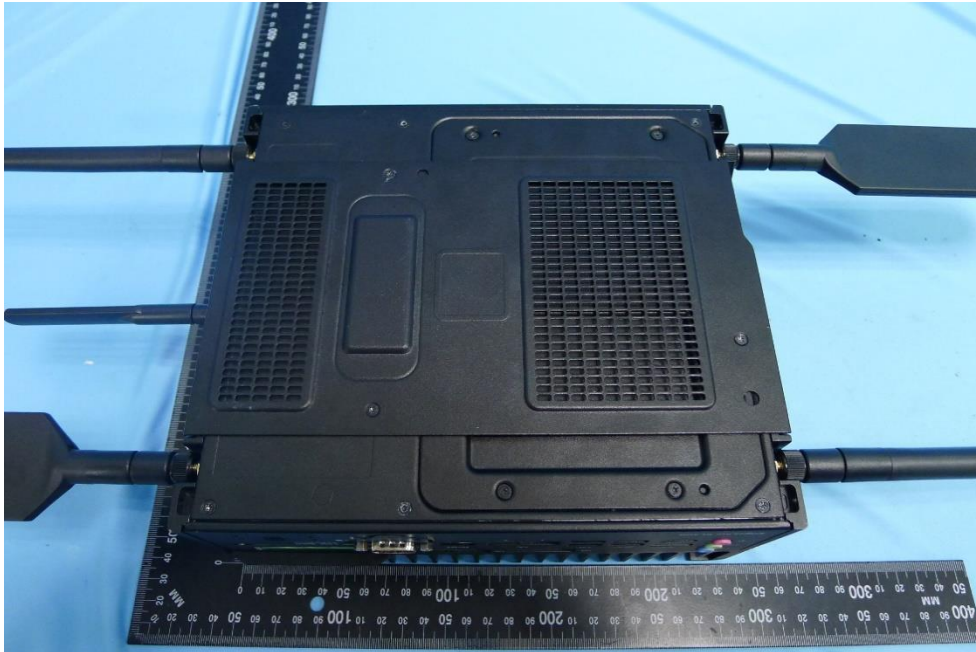

(3) EUT Photo

(4) EUT Photo

Product: Wifi/BT Module
Brand Name: Hewlett Packard Enterprise
Model Number: EL300_ARTIK-530
Report No.: 1808TW5101-U2~U5

(5) EUT Photo

(6) EUT Photo

Product: Wifi/BT Module
Brand Name: Hewlett Packard Enterprise
Model Number: EL300_ARTIK-530
Report No.: 1808TW5101-U2~U5