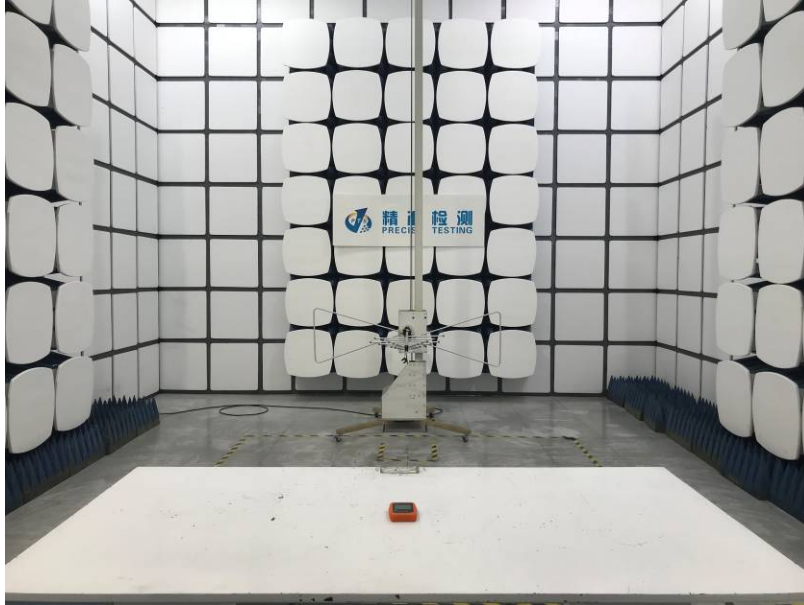

Radiated Spurious Emissions
Test Frequency From 30MHz-1000MHz

Test frequency from 1GHz-18GHz

Test frequency from 18GHz-25GHz