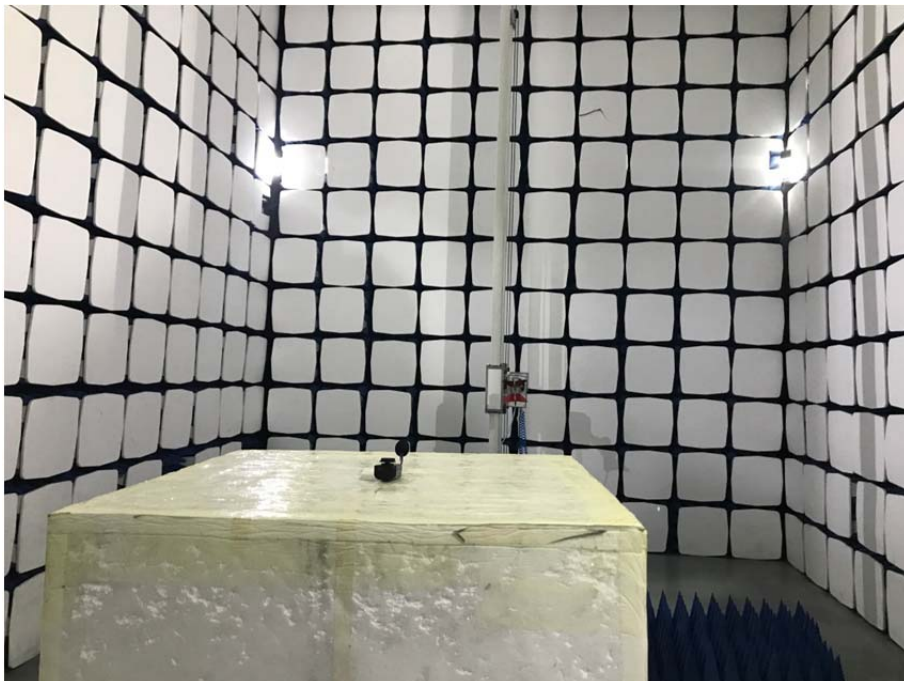


EXHIBIT 4 - TEST SETUP PHOTOGRAPHS

Conducted Emission Test Setup

Radiation Emission Test Setup (Below 30MHz)

Radiation Emission Test Setup (30MHz to 1GHz)

Radiation Emission Test Setup (1GHz to 18GHz)

Radiation Emission Test Setup (Above 18GHz)