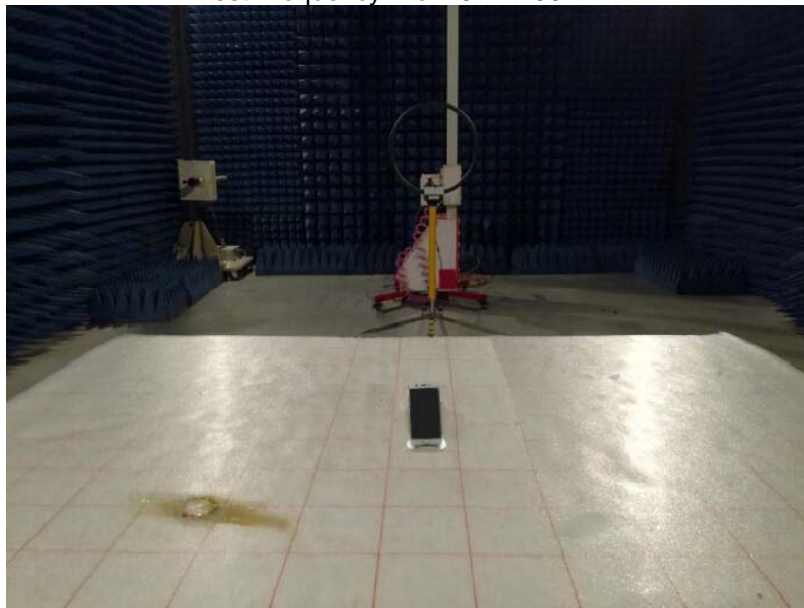

Conducted Emissions

Radiated Spurious Emissions
Test Frequency From 9KHz-30MHz

Test frequency from 30MHz-1000MHz