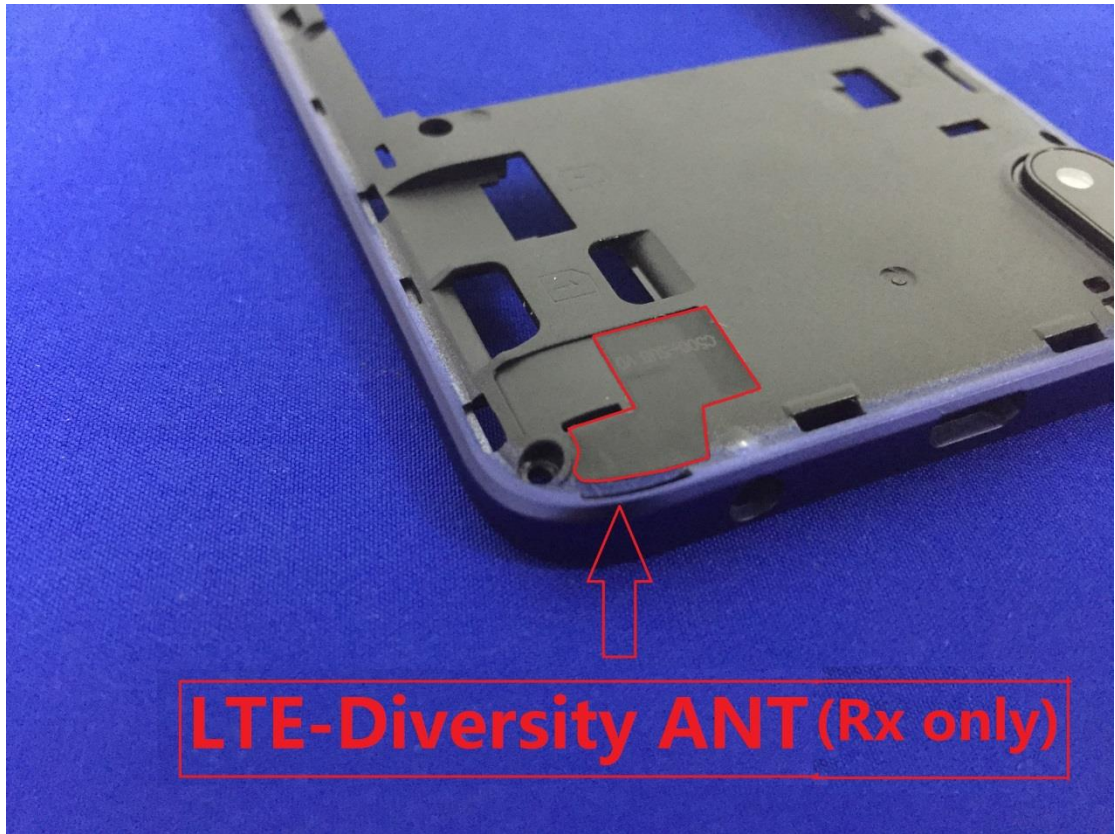

EUT Photos (Model: Verd e2)

EUT Antenna Locations

LTE-Diversity ANT (Rx only)

SAR Test Setup Photos

Head

Right Cheek

Right Tilted

Left Cheek

Left Tilted

Body

Front side (10mm)

Back side(10mm)

Top side(10mm)

Bottom side(10mm)

Left side(10mm)

Right side(10mm)