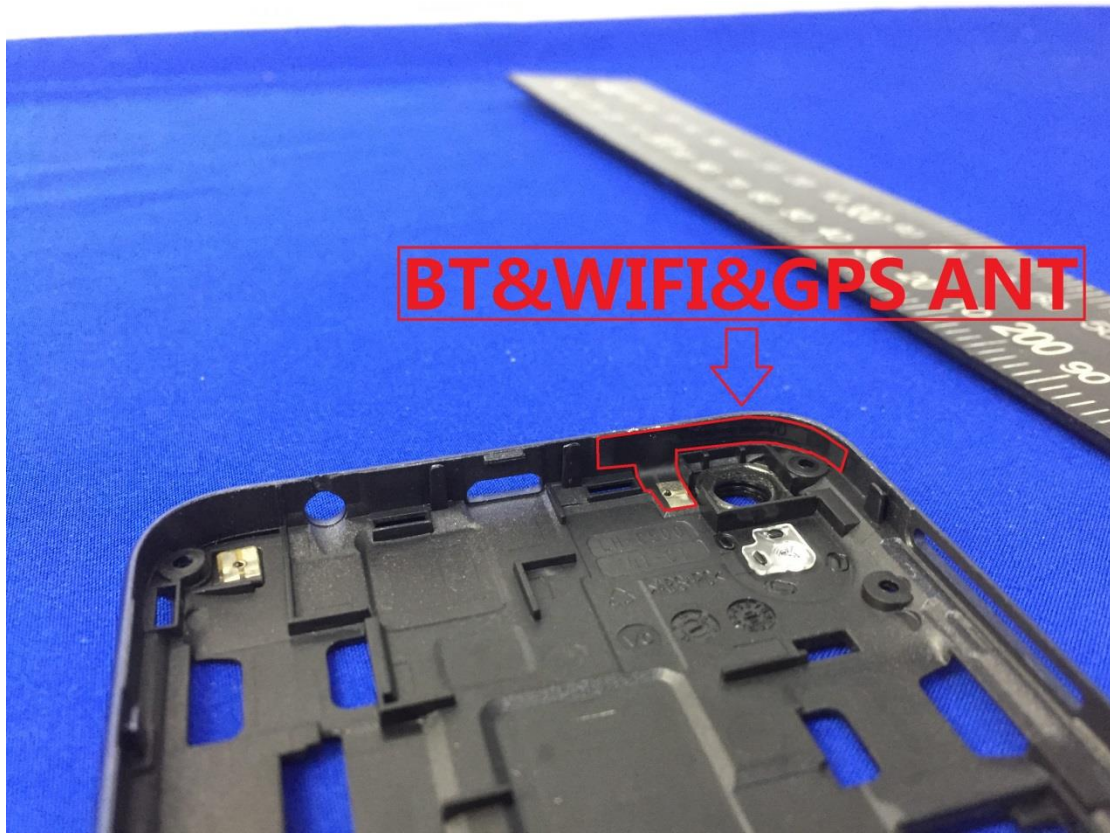

EUT Photos (Model: Verd e2)

EUT Antenna Locations

LTE-Diversity ANT (Rx only)

SAR Test Setup Photos

Head

Right Cheek

Right Tilted

Left Cheek

Left Tilted

Body

Front side (10mm)

Back side(10mm)

Top side(10mm)

Bottom side(10mm)

Left side(10mm)

Right side(10mm)