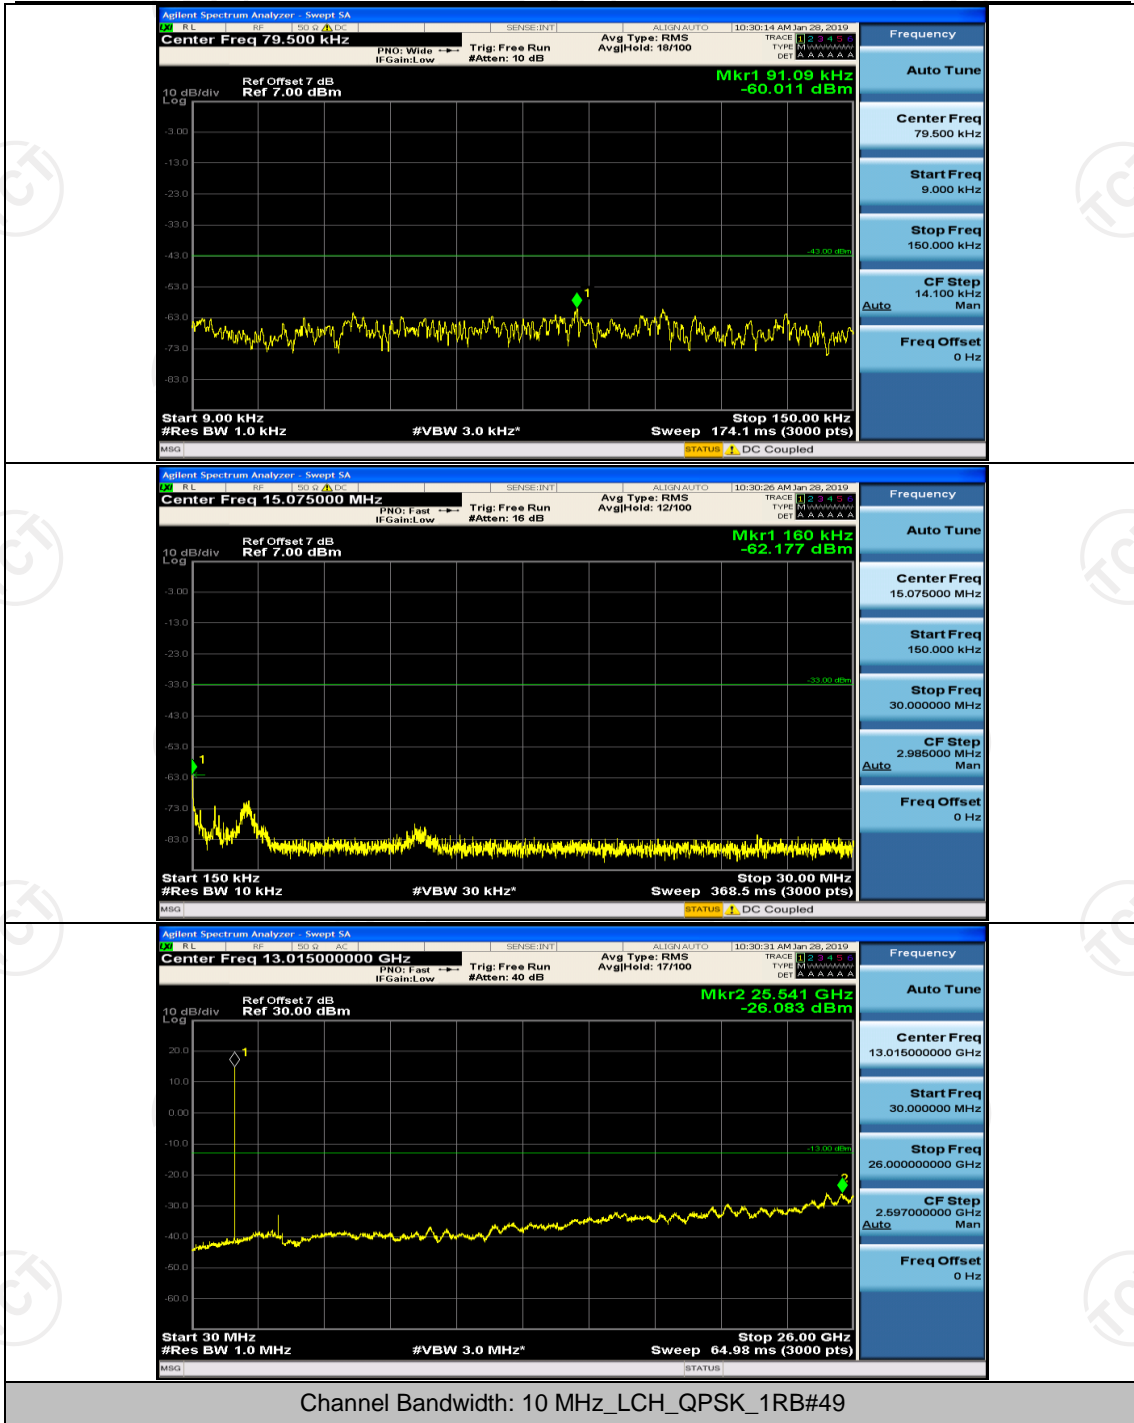

Channel Bandwidth: 10 MHz

Channel Bandwidth: 10 MHz_LCH_16QAM_1RB#0

Channel Bandwidth: 10 MHz_LCH_16QAM_1RB#24

Channel Bandwidth: 15 MHz

(Channel Bandwidth:15 MHz)_MCH_QPSK_1RB#0

(Channel Bandwidth:15 MHz)_MCH_QPSK_1RB#37

(Channel Bandwidth:15 MHz)_HCH_QPSK_1RB#0

(Channel Bandwidth:15 MHz)_LCH_16QAM_1RB#0

(Channel Bandwidth:15 MHz)_LCH_16QAM_1RB#37