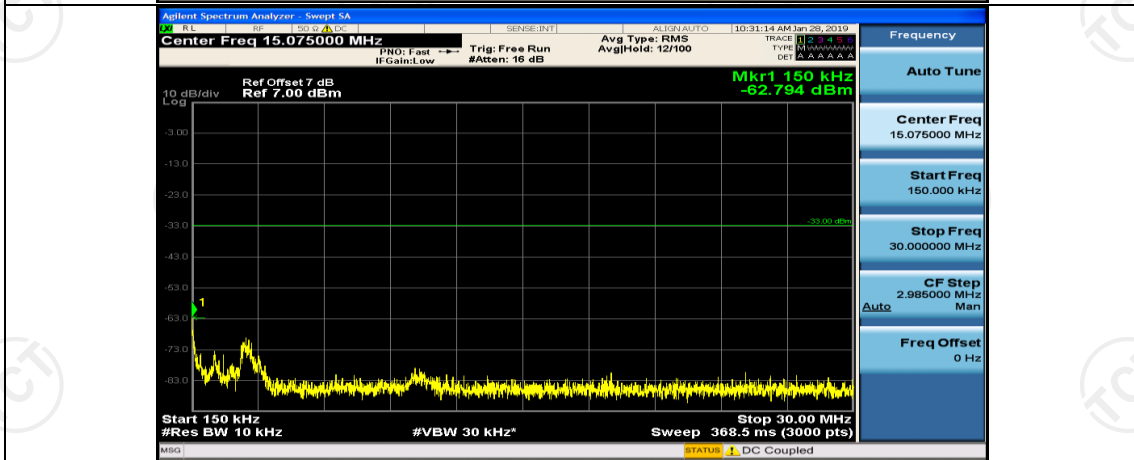

Channel Bandwidth: 10 MHz

Channel Bandwidth: 10 MHz_LCH_16QAM_1RB#0

Channel Bandwidth: 10 MHz_LCH_16QAM_1RB#24

Channel Bandwidth: 15 MHz

(Channel Bandwidth:15 MHz)_MCH_QPSK_1RB#0

(Channel Bandwidth:15 MHz)_MCH_QPSK_1RB#37