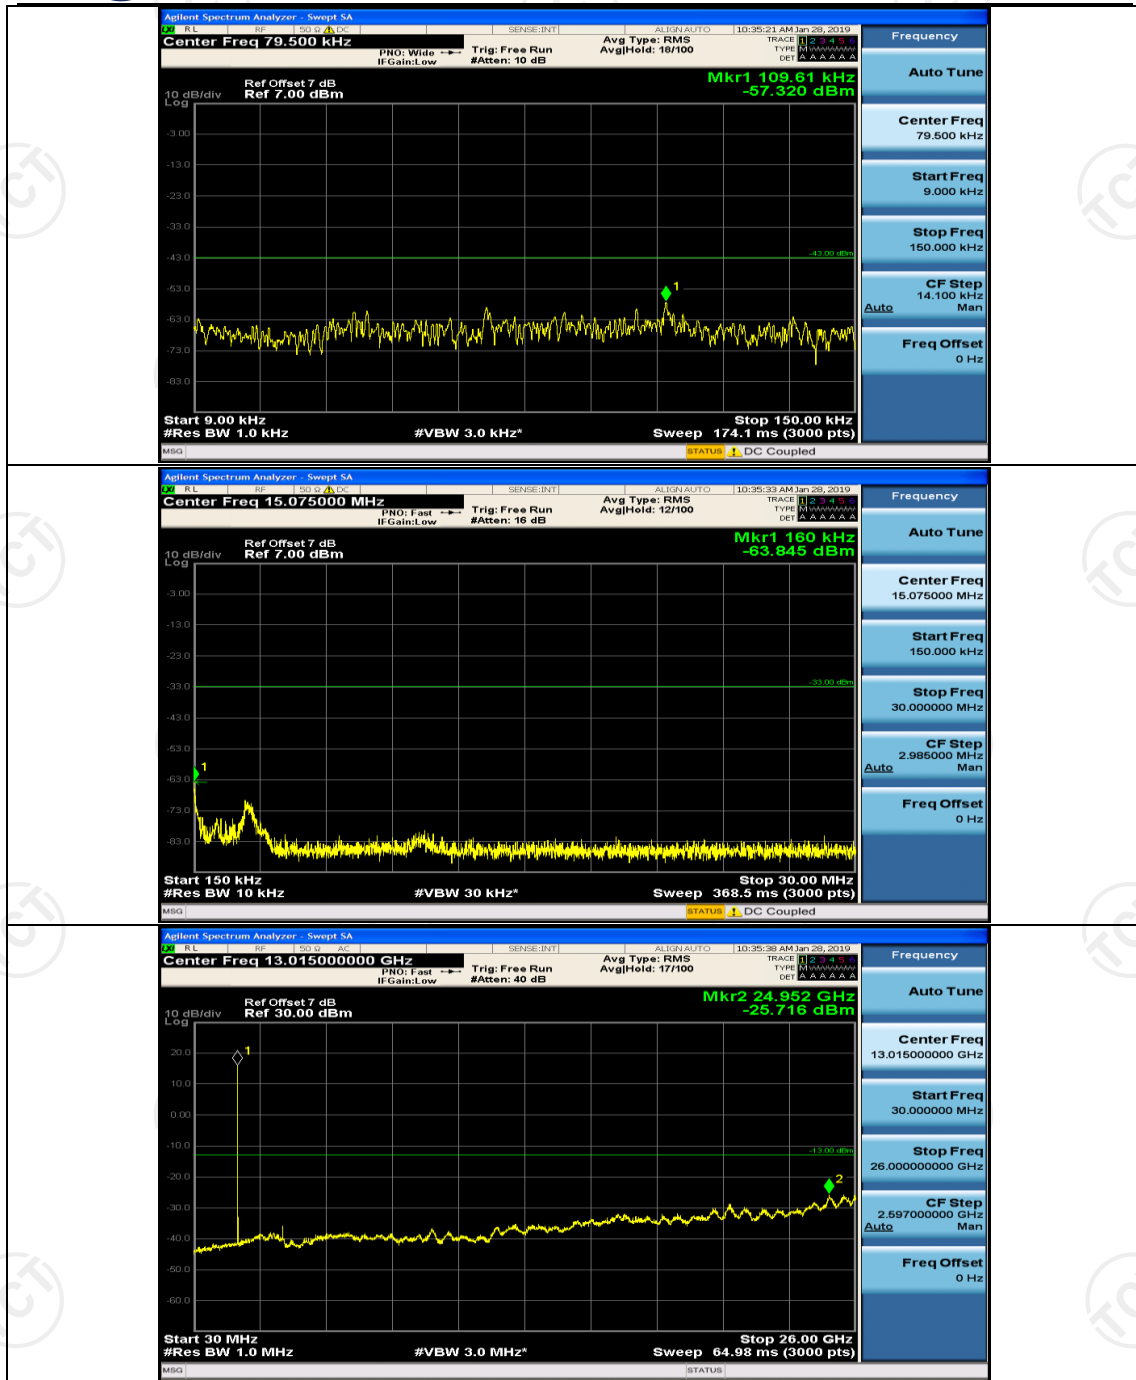

Channel Bandwidth: 10 MHz

Channel Bandwidth: 10 MHz_LCH_16QAM_1RB#0

Channel Bandwidth: 10 MHz_LCH_16QAM_1RB#24

Channel Bandwidth: 15 MHz

(Channel Bandwidth:15 MHz)_MCH_QPSK_1RB#0

(Channel Bandwidth:15 MHz)_MCH_QPSK_1RB#37

(Channel Bandwidth:15 MHz)_HCH_QPSK_1RB#0

(Channel Bandwidth:15 MHz)_LCH_16QAM_1RB#0

(Channel Bandwidth:15 MHz)_LCH_16QAM_1RB#37