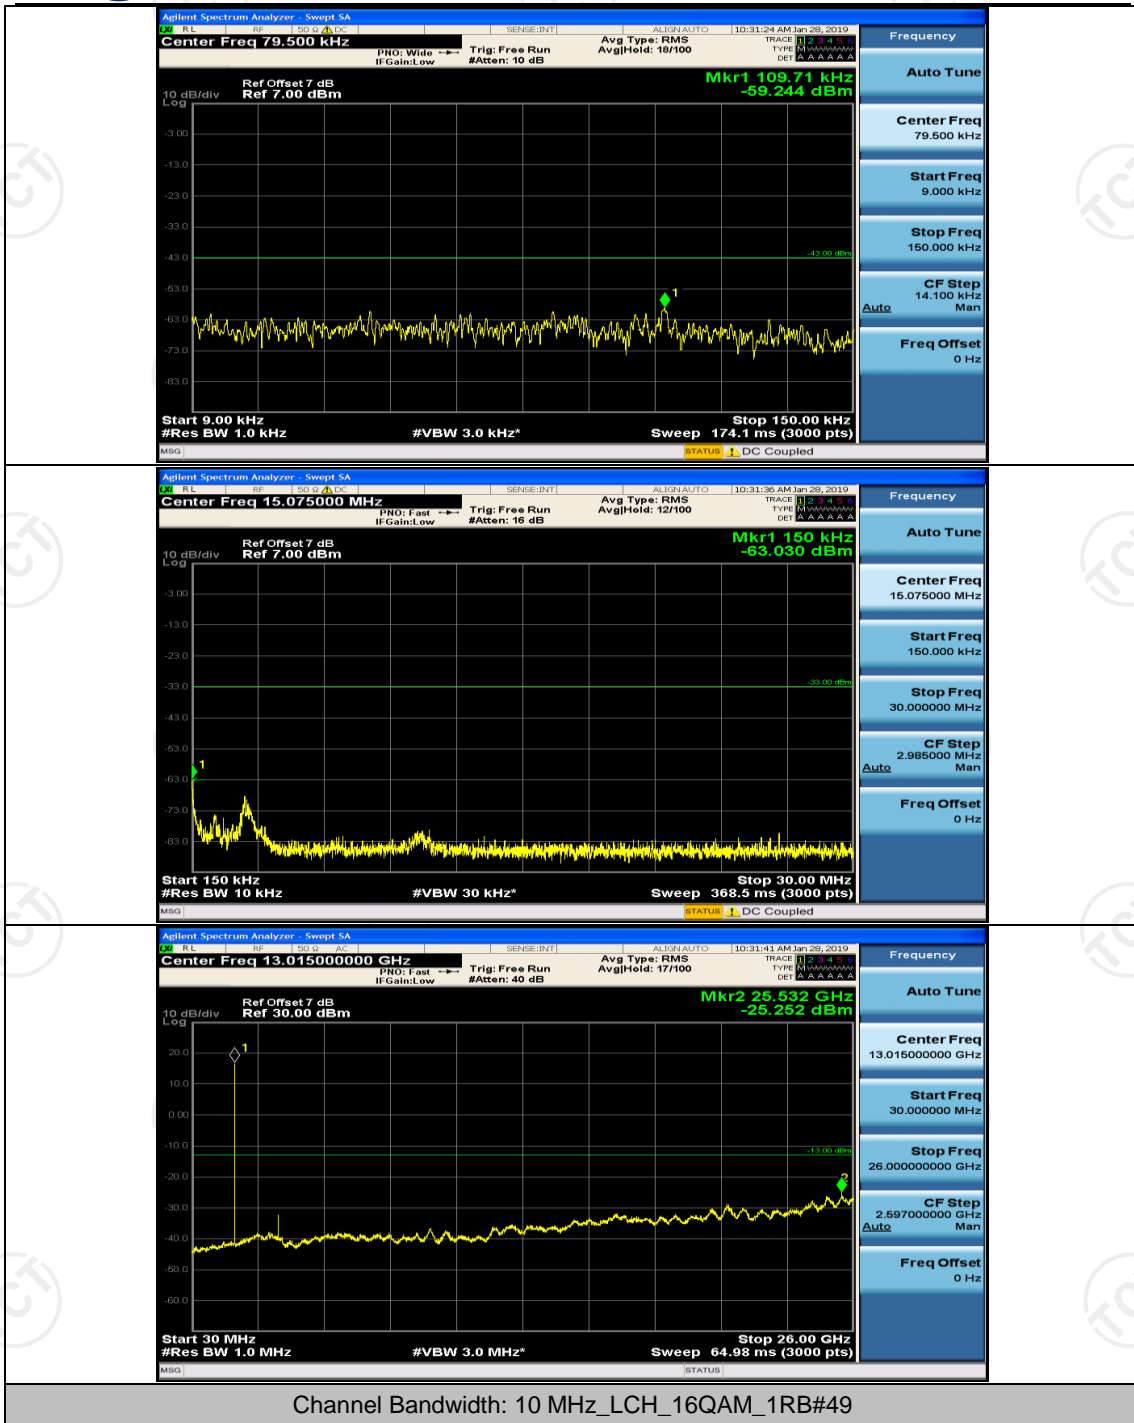

Channel Bandwidth: 10 MHz

Channel Bandwidth: 10 MHz_LCH_16QAM_1RB#0

Channel Bandwidth: 10 MHz_LCH_16QAM_1RB#24

Channel Bandwidth: 15 MHz

(Channel Bandwidth:15 MHz)_MCH_QPSK_1RB#0

(Channel Bandwidth:15 MHz)_MCH_QPSK_1RB#37

(Channel Bandwidth:15 MHz)_HCH_QPSK_1RB#0

(Channel Bandwidth:15 MHz)_LCH_16QAM_1RB#0

(Channel Bandwidth:15 MHz)_LCH_16QAM_1RB#37