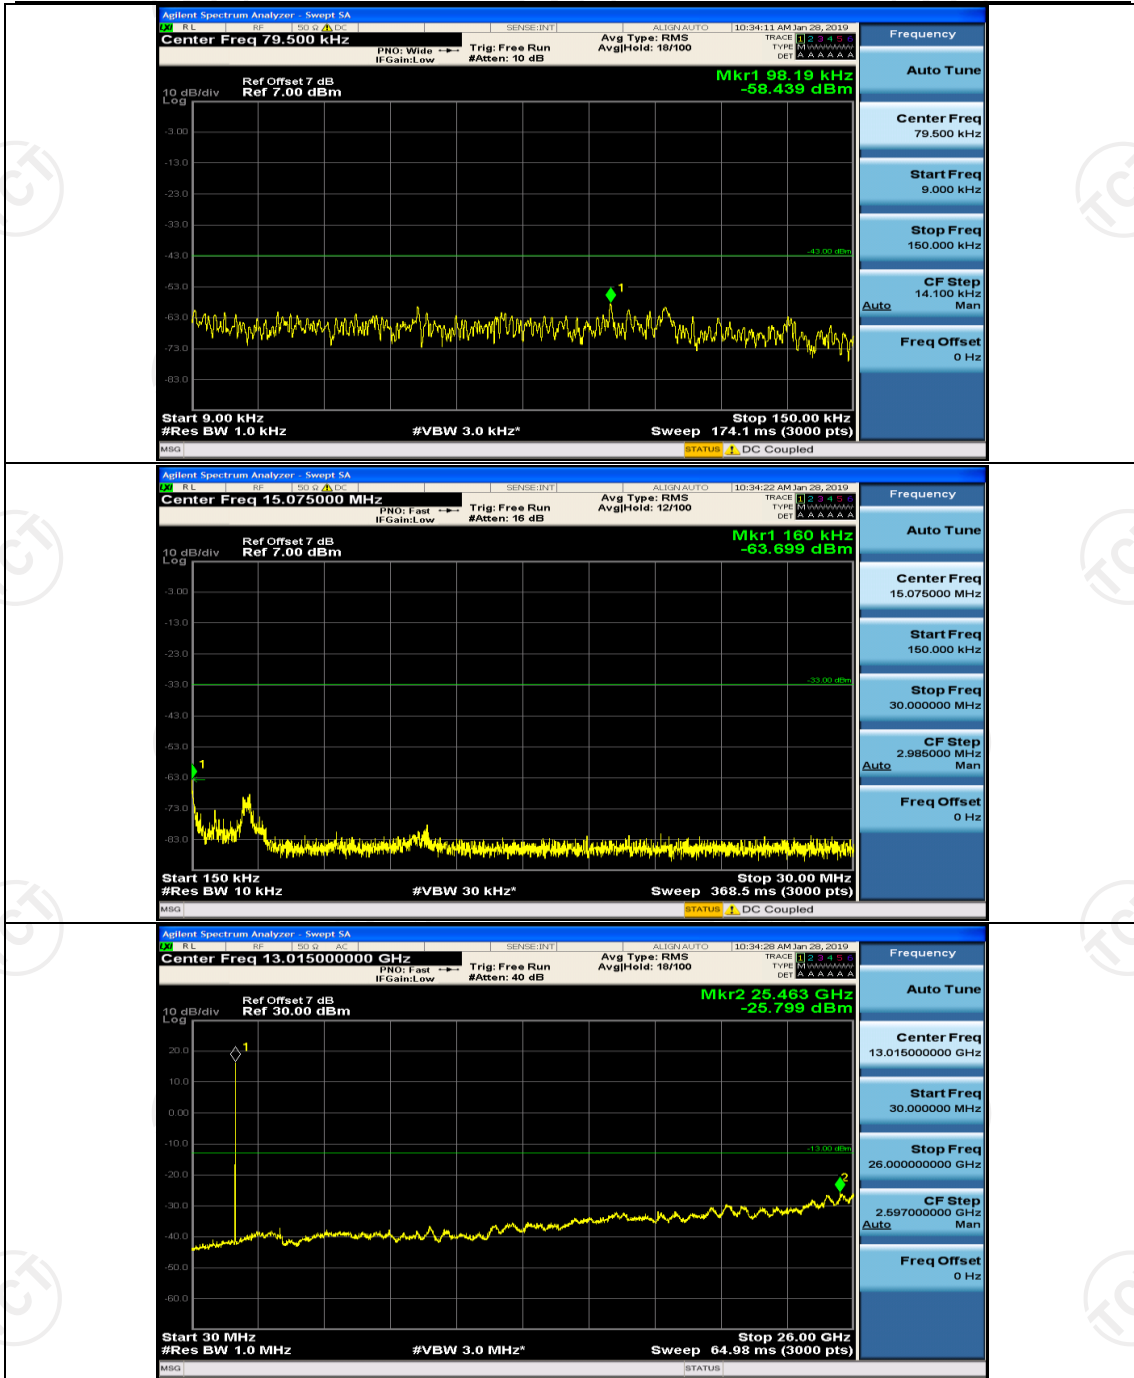

Channel Bandwidth: 10 MHz

Channel Bandwidth: 10 MHz_LCH_16QAM_1RB#0

Channel Bandwidth: 10 MHz_LCH_16QAM_1RB#24

Channel Bandwidth: 15 MHz

(Channel Bandwidth:15 MHz)_MCH_QPSK_1RB#0

(Channel Bandwidth:15 MHz)_MCH_QPSK_1RB#37

(Channel Bandwidth:15 MHz)_HCH_QPSK_1RB#0

(Channel Bandwidth:15 MHz)_LCH_16QAM_1RB#0

(Channel Bandwidth:15 MHz)_LCH_16QAM_1RB#37