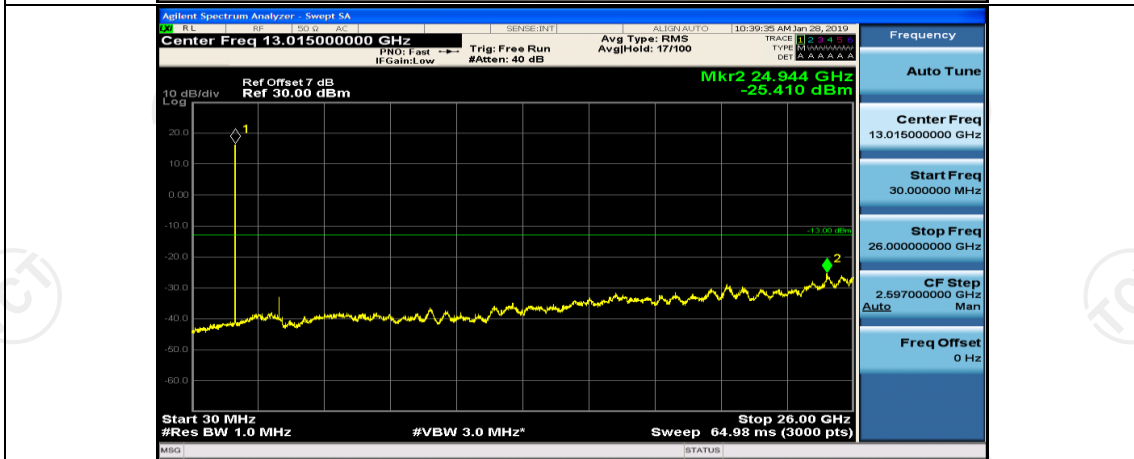

Channel Bandwidth: 10 MHz

Channel Bandwidth: 10 MHz_LCH_16QAM_1RB#0

Channel Bandwidth: 10 MHz_LCH_16QAM_1RB#24

Channel Bandwidth: 15 MHz

(Channel Bandwidth:15 MHz)_MCH_QPSK_1RB#0

(Channel Bandwidth:15 MHz)_MCH_QPSK_1RB#37