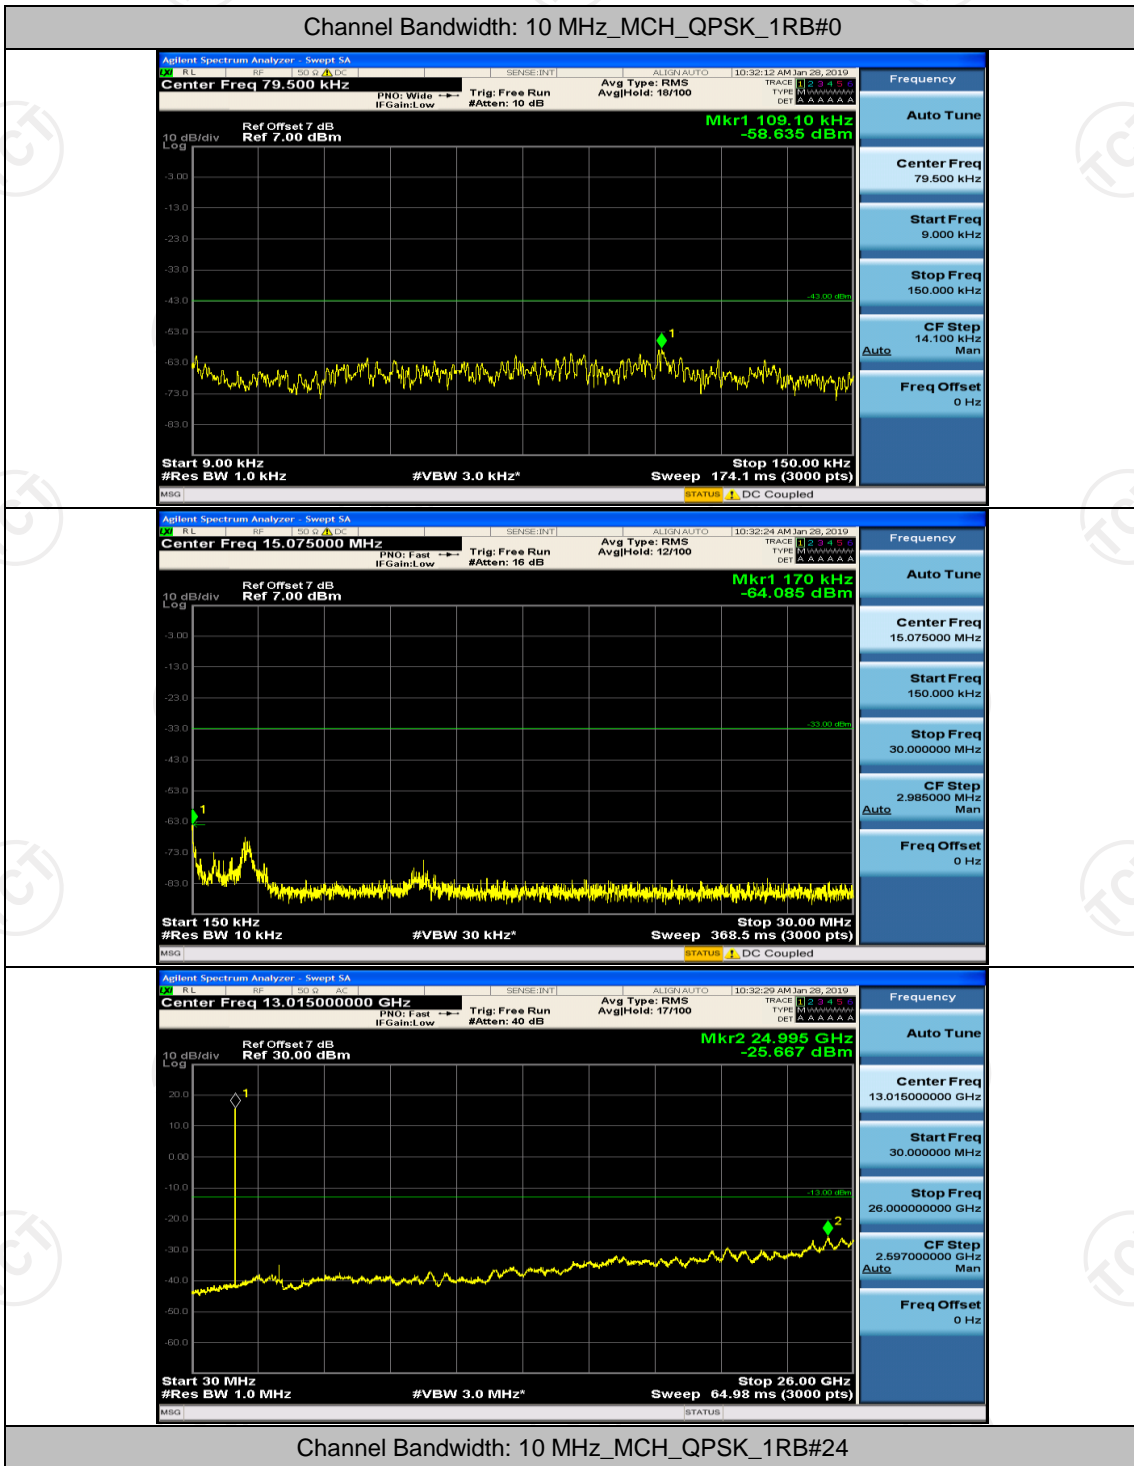

Channel Bandwidth: 10 MHz

Channel Bandwidth: 10 MHz_LCH_16QAM_1RB#0

Channel Bandwidth: 10 MHz_LCH_16QAM_1RB#24

Channel Bandwidth: 15 MHz

(Channel Bandwidth:15 MHz)_MCH_QPSK_1RB#0

(Channel Bandwidth:15 MHz)_MCH_QPSK_1RB#37

(Channel Bandwidth:15 MHz)_HCH_QPSK_1RB#0

(Channel Bandwidth:15 MHz)_LCH_16QAM_1RB#0

(Channel Bandwidth:15 MHz)_LCH_16QAM_1RB#37