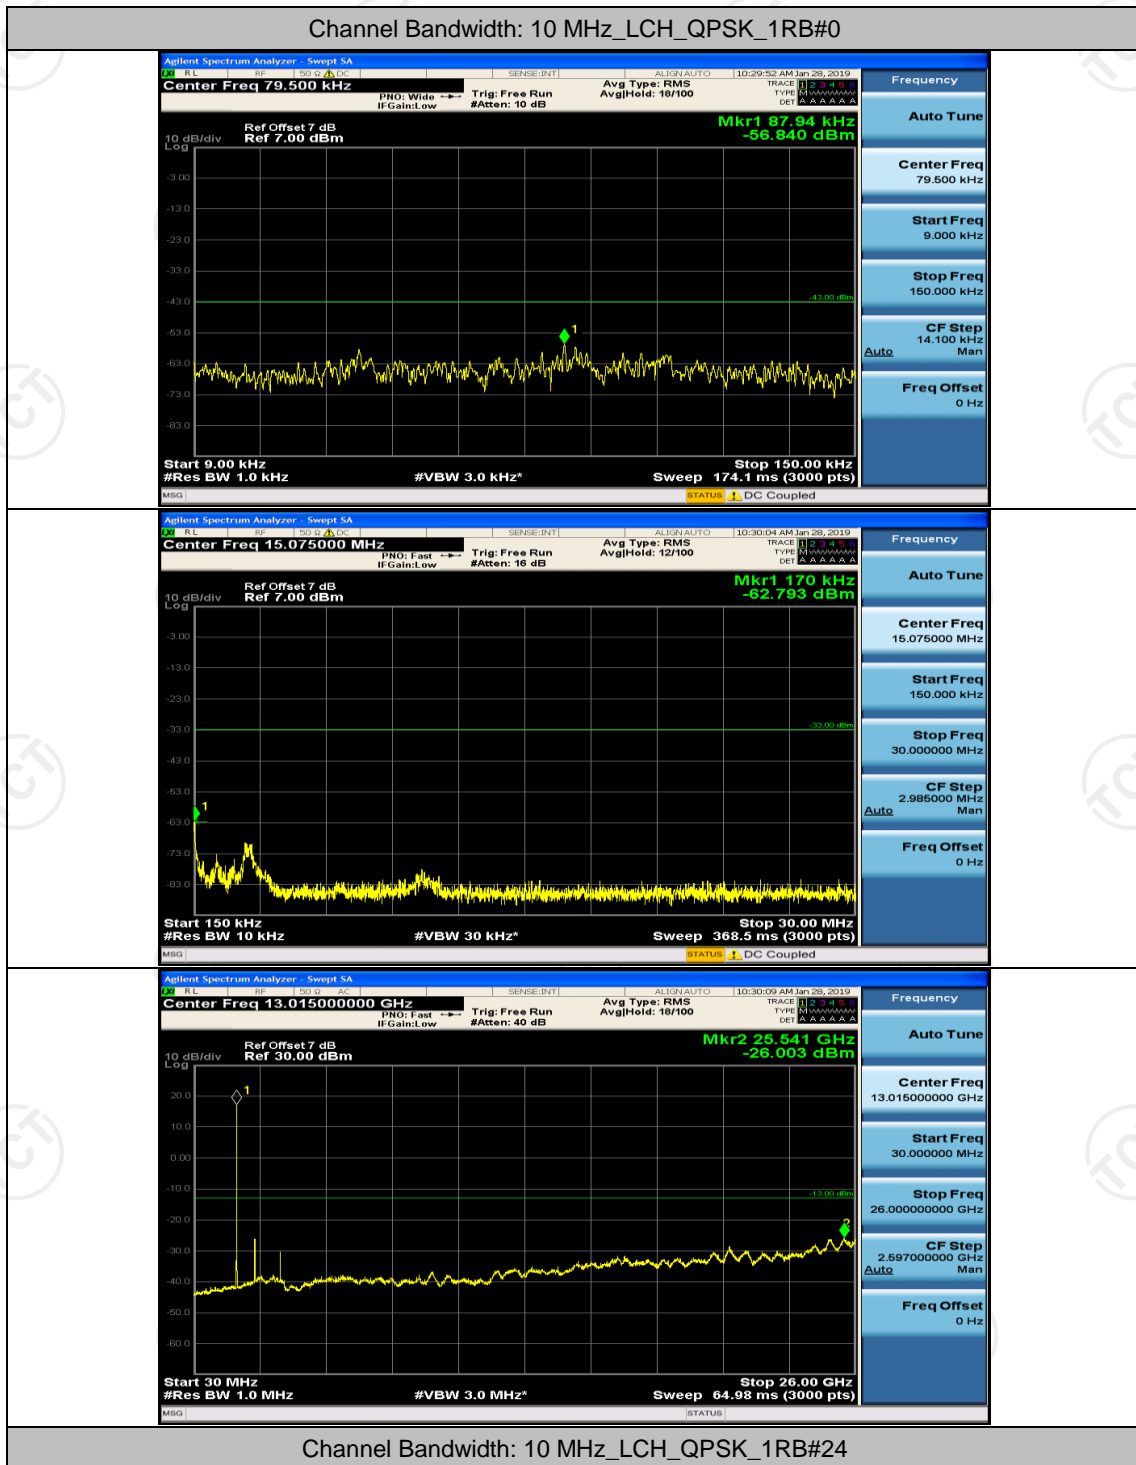

Channel Bandwidth: 10 MHz

Channel Bandwidth: 10 MHz_LCH_16QAM_1RB#0

Channel Bandwidth: 10 MHz_LCH_16QAM_1RB#24

Channel Bandwidth: 15 MHz

(Channel Bandwidth:15 MHz)_MCH_QPSK_1RB#0

(Channel Bandwidth:15 MHz)_MCH_QPSK_1RB#37

(Channel Bandwidth:15 MHz)_HCH_QPSK_1RB#0

(Channel Bandwidth:15 MHz)_LCH_16QAM_1RB#0

(Channel Bandwidth:15 MHz)_LCH_16QAM_1RB#37