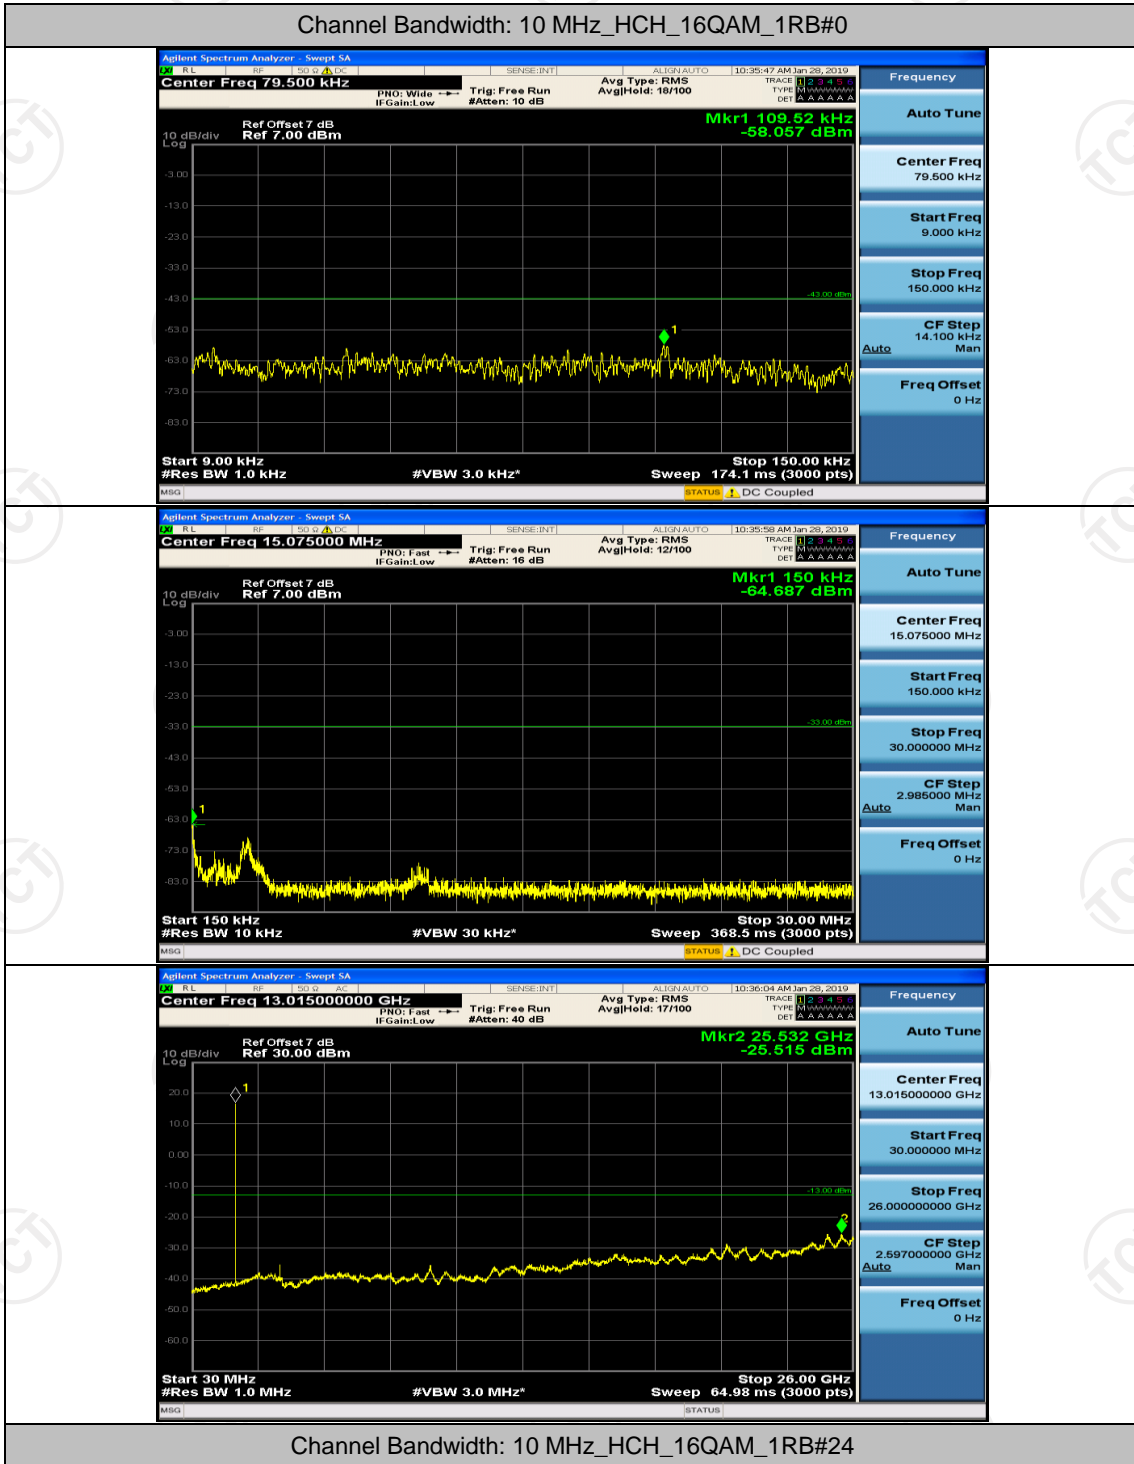

Channel Bandwidth: 10 MHz

Channel Bandwidth: 10 MHz_LCH_16QAM_1RB#0

Channel Bandwidth: 10 MHz_LCH_16QAM_1RB#24

Channel Bandwidth: 15 MHz

(Channel Bandwidth:15 MHz)_MCH_QPSK_1RB#0

(Channel Bandwidth:15 MHz)_MCH_QPSK_1RB#37

(Channel Bandwidth:15 MHz)_HCH_QPSK_1RB#0

(Channel Bandwidth:15 MHz)_LCH_16QAM_1RB#0

(Channel Bandwidth:15 MHz)_LCH_16QAM_1RB#37