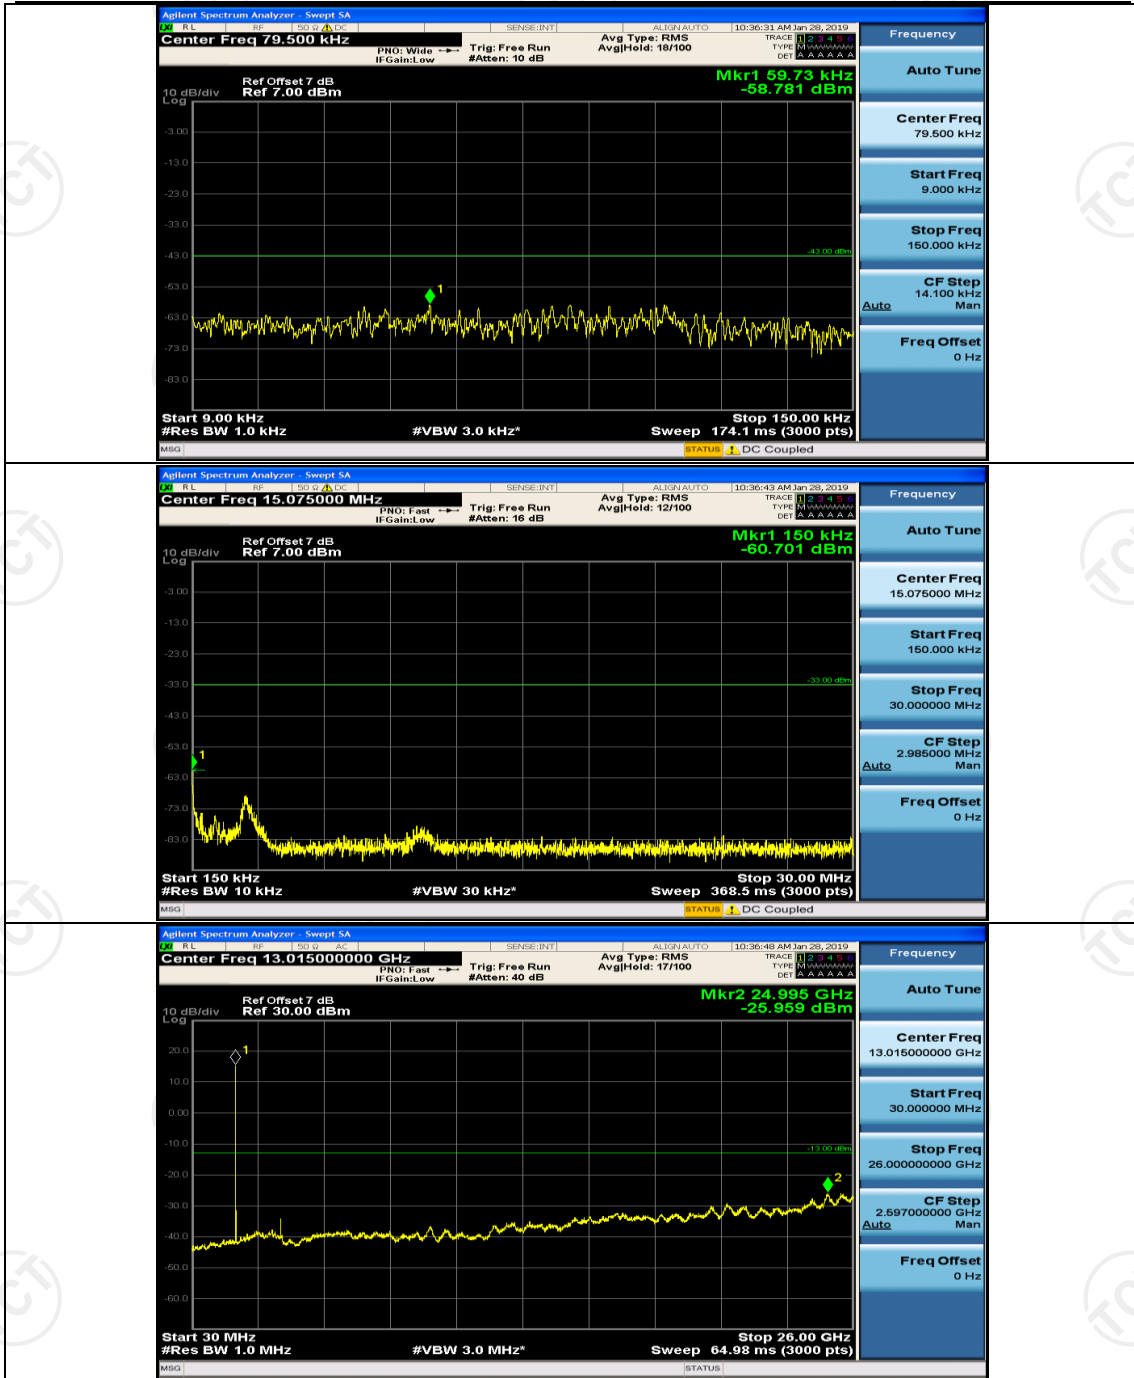

Channel Bandwidth: 10 MHz

Channel Bandwidth: 10 MHz_LCH_16QAM_1RB#0

Channel Bandwidth: 10 MHz_LCH_16QAM_1RB#24

Channel Bandwidth: 15 MHz

(Channel Bandwidth:15 MHz)_MCH_QPSK_1RB#0

(Channel Bandwidth:15 MHz)_MCH_QPSK_1RB#37

(Channel Bandwidth:15 MHz)_HCH_QPSK_1RB#0

(Channel Bandwidth:15 MHz)_LCH_16QAM_1RB#0

(Channel Bandwidth:15 MHz)_LCH_16QAM_1RB#37