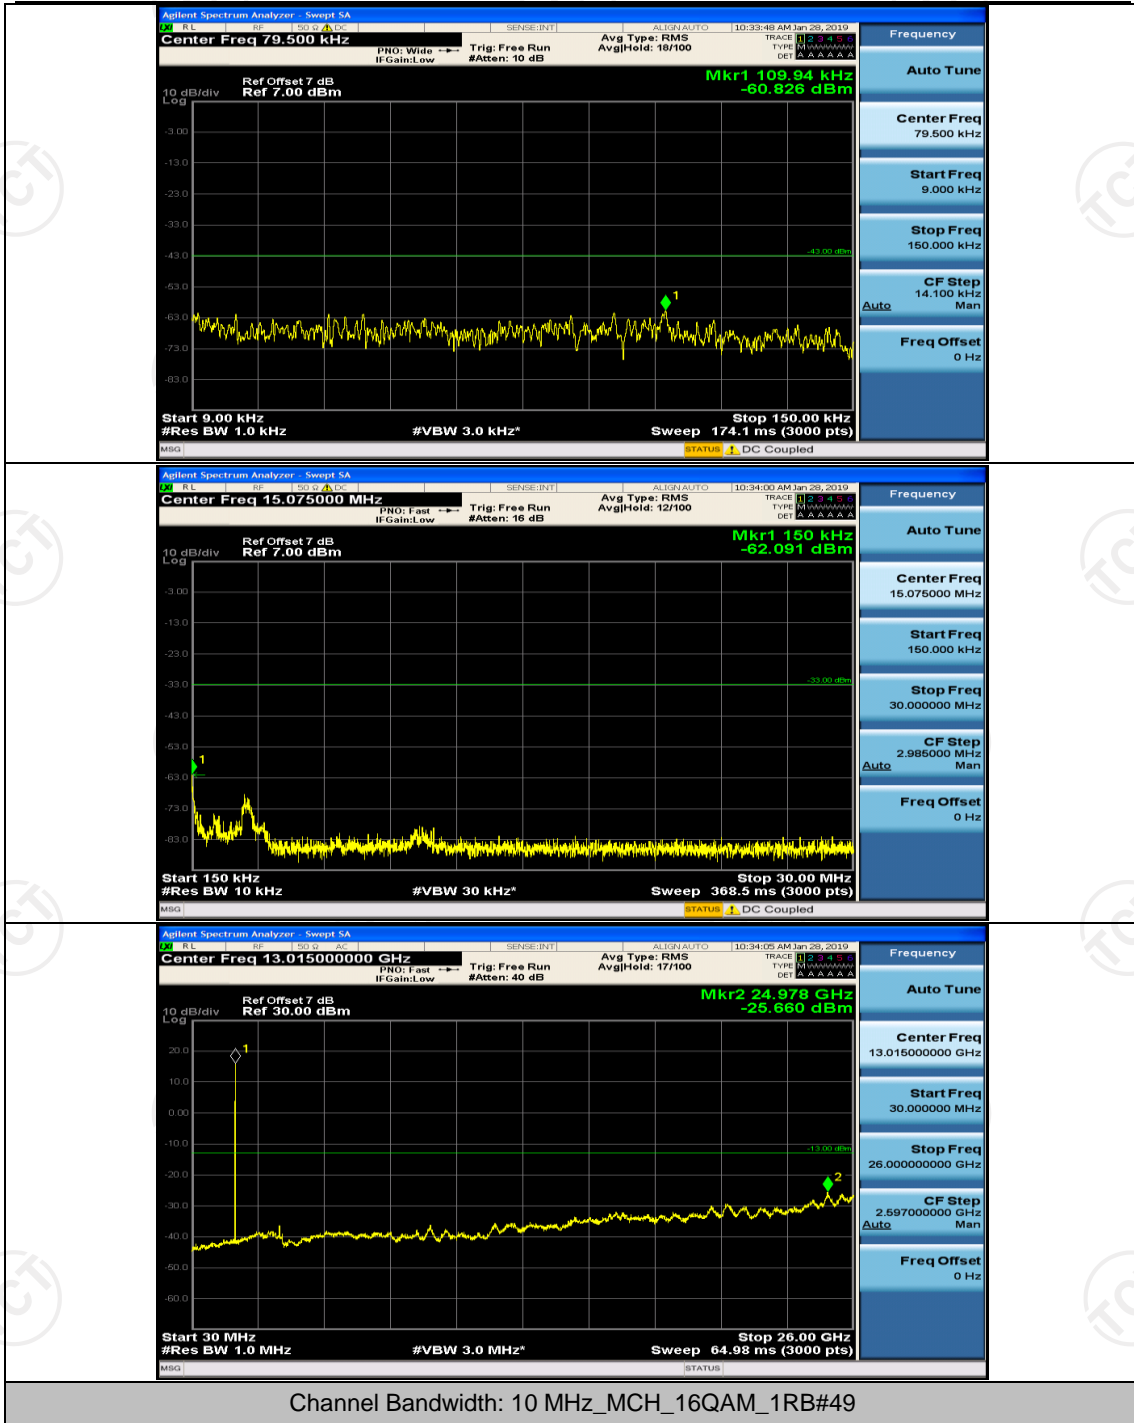

Channel Bandwidth: 10 MHz

Channel Bandwidth: 10 MHz_LCH_16QAM_1RB#0

Channel Bandwidth: 10 MHz_LCH_16QAM_1RB#24

Channel Bandwidth: 15 MHz

(Channel Bandwidth:15 MHz)_MCH_QPSK_1RB#0

(Channel Bandwidth:15 MHz)_MCH_QPSK_1RB#37

(Channel Bandwidth:15 MHz)_HCH_QPSK_1RB#0

(Channel Bandwidth:15 MHz)_LCH_16QAM_1RB#0

(Channel Bandwidth:15 MHz)_LCH_16QAM_1RB#37