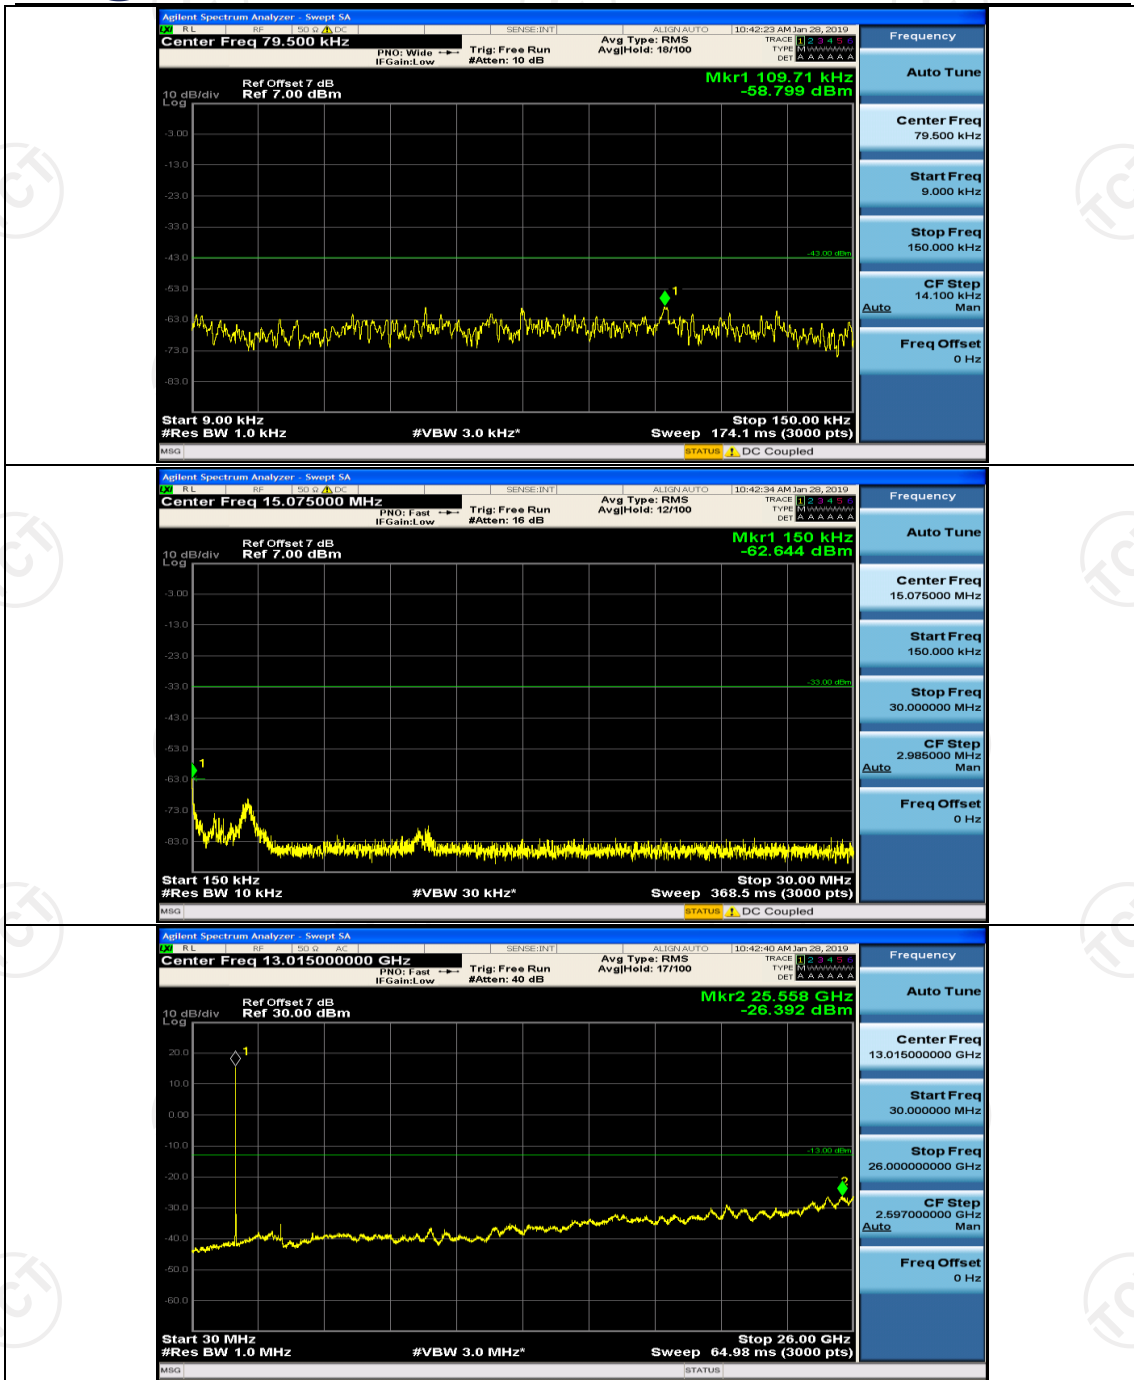

Channel Bandwidth: 10 MHz

Channel Bandwidth: 10 MHz_LCH_16QAM_1RB#0

Channel Bandwidth: 10 MHz_LCH_16QAM_1RB#24

Channel Bandwidth: 15 MHz

(Channel Bandwidth:15 MHz)_MCH_QPSK_1RB#0

(Channel Bandwidth:15 MHz)_MCH_QPSK_1RB#37

(Channel Bandwidth:15 MHz)_HCH_QPSK_1RB#0

(Channel Bandwidth:15 MHz)_LCH_16QAM_1RB#0

(Channel Bandwidth:15 MHz)_LCH_16QAM_1RB#37