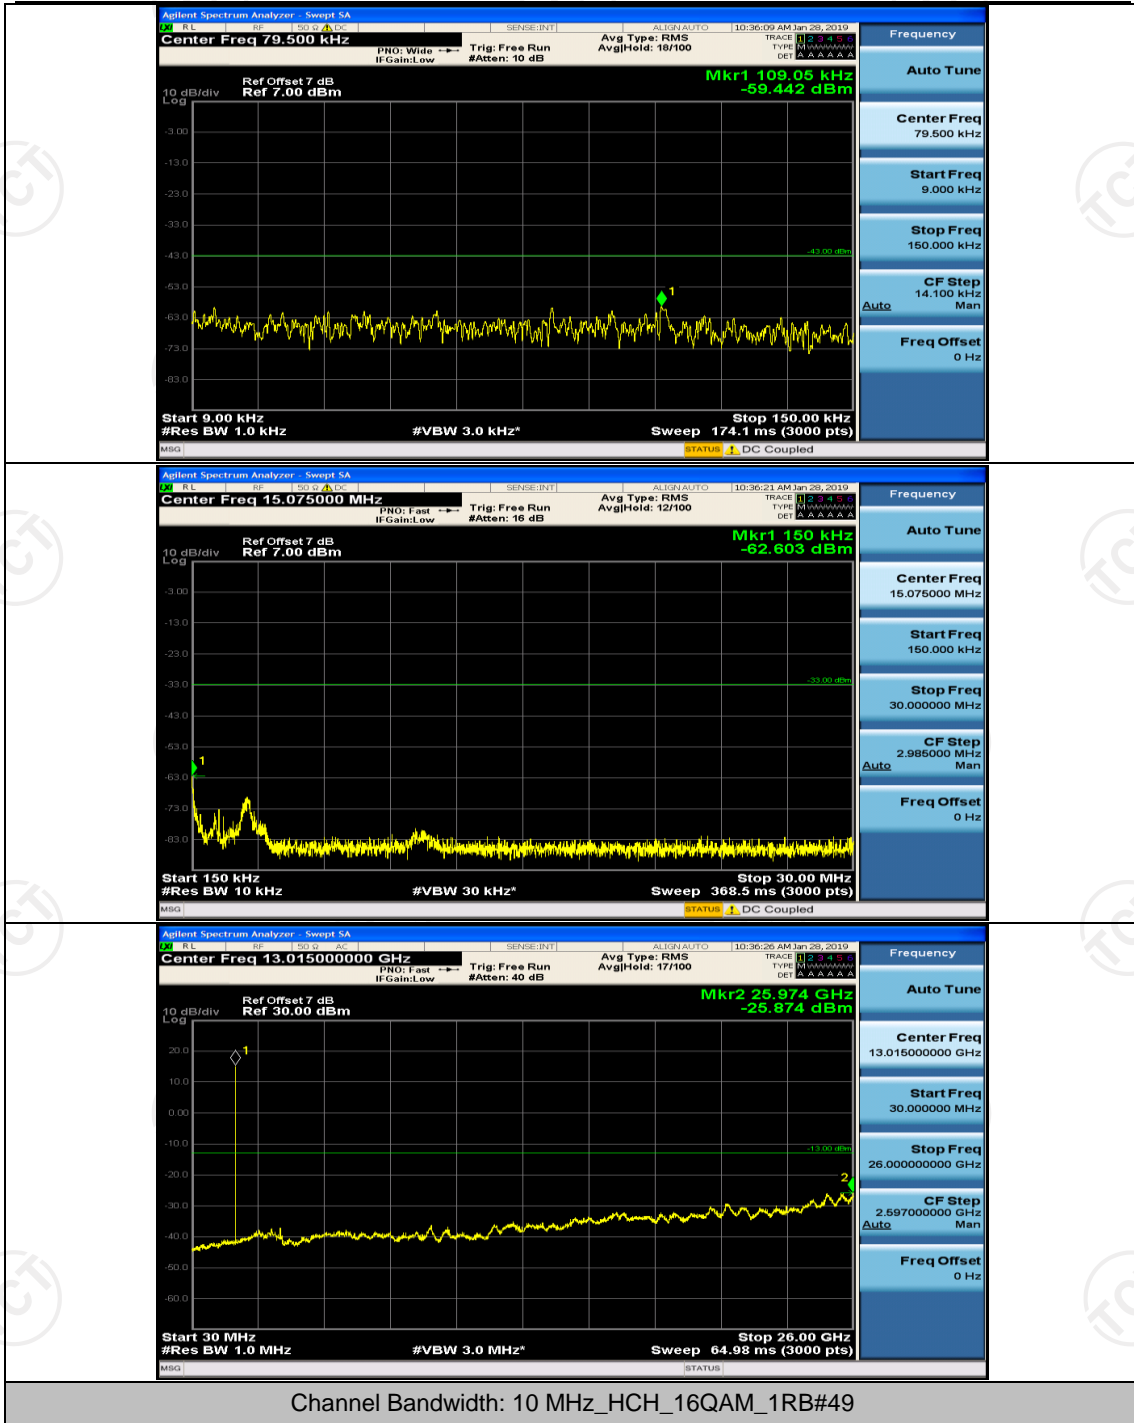

Channel Bandwidth: 10 MHz

Channel Bandwidth: 10 MHz_LCH_16QAM_1RB#0

Channel Bandwidth: 10 MHz_LCH_16QAM_1RB#24

Channel Bandwidth: 15 MHz

(Channel Bandwidth:15 MHz)_MCH_QPSK_1RB#0

(Channel Bandwidth:15 MHz)_MCH_QPSK_1RB#37

(Channel Bandwidth:15 MHz)_HCH_QPSK_1RB#0

(Channel Bandwidth:15 MHz)_LCH_16QAM_1RB#0

(Channel Bandwidth:15 MHz)_LCH_16QAM_1RB#37