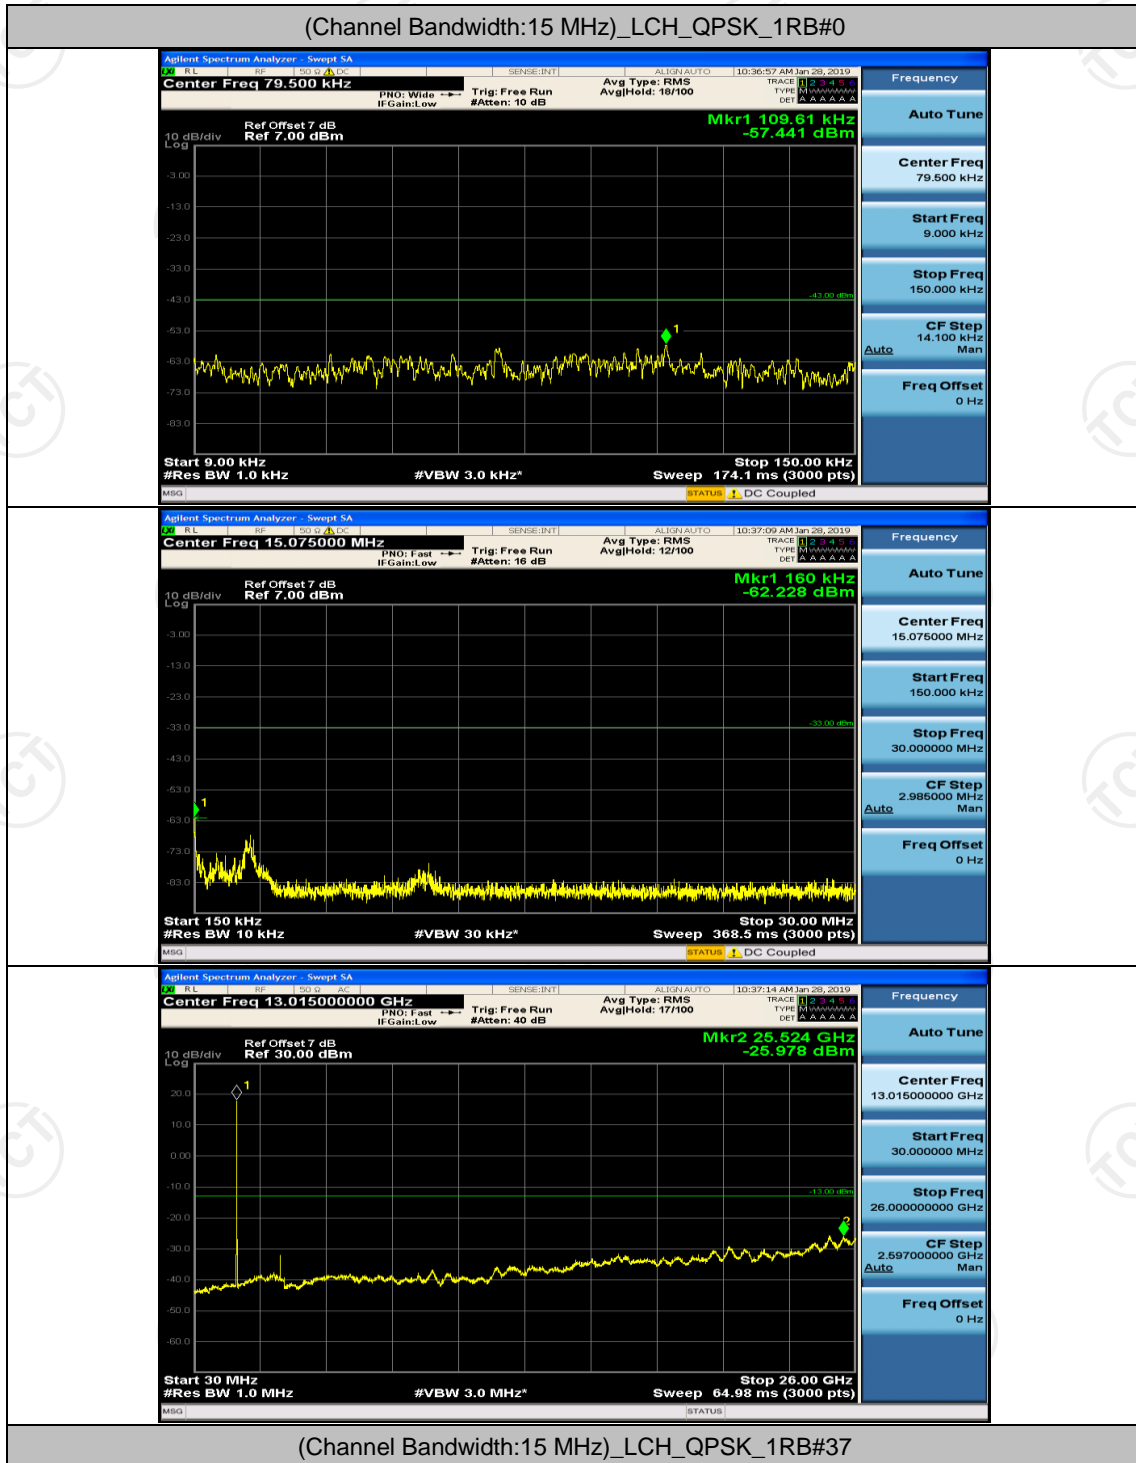

Channel Bandwidth: 10 MHz

Channel Bandwidth: 10 MHz_LCH_16QAM_1RB#0

Channel Bandwidth: 10 MHz_LCH_16QAM_1RB#24

Channel Bandwidth: 15 MHz

(Channel Bandwidth:15 MHz)_MCH_QPSK_1RB#0

(Channel Bandwidth:15 MHz)_MCH_QPSK_1RB#37

(Channel Bandwidth:15 MHz)_HCH_QPSK_1RB#0

(Channel Bandwidth:15 MHz)_LCH_16QAM_1RB#0

(Channel Bandwidth:15 MHz)_LCH_16QAM_1RB#37