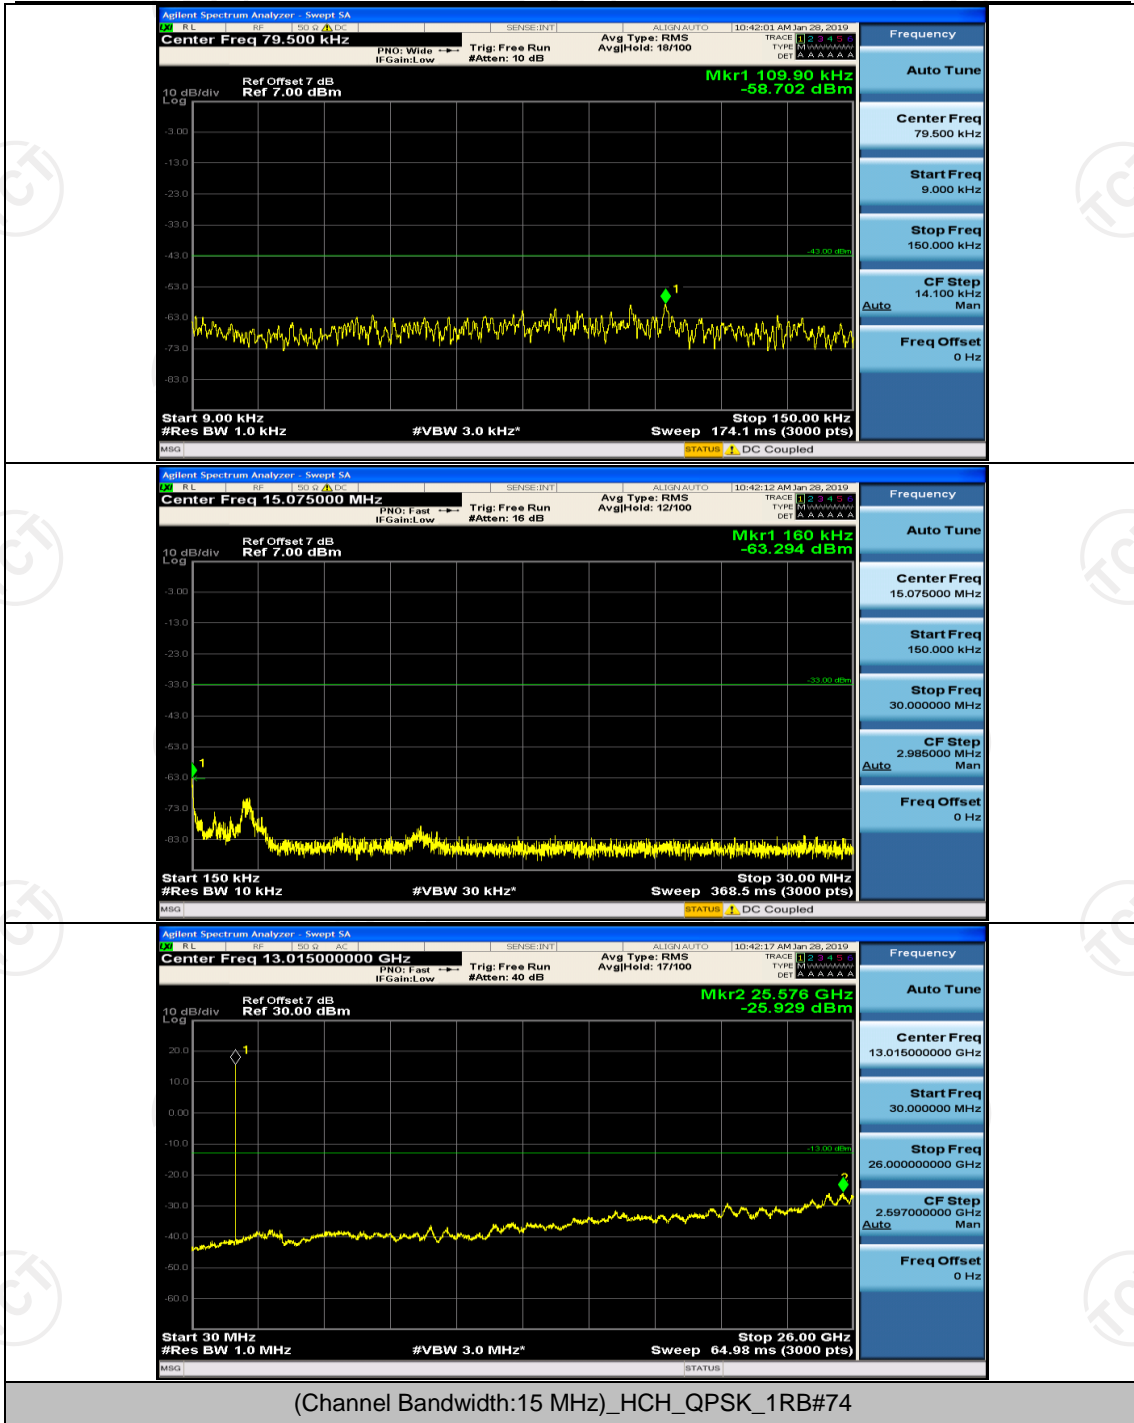

Channel Bandwidth: 10 MHz

Channel Bandwidth: 10 MHz_LCH_16QAM_1RB#0

Channel Bandwidth: 10 MHz_LCH_16QAM_1RB#24

Channel Bandwidth: 15 MHz

(Channel Bandwidth:15 MHz)_MCH_QPSK_1RB#0

(Channel Bandwidth:15 MHz)_MCH_QPSK_1RB#37

(Channel Bandwidth:15 MHz)_HCH_QPSK_1RB#0

(Channel Bandwidth:15 MHz)_LCH_16QAM_1RB#0

(Channel Bandwidth:15 MHz)_LCH_16QAM_1RB#37