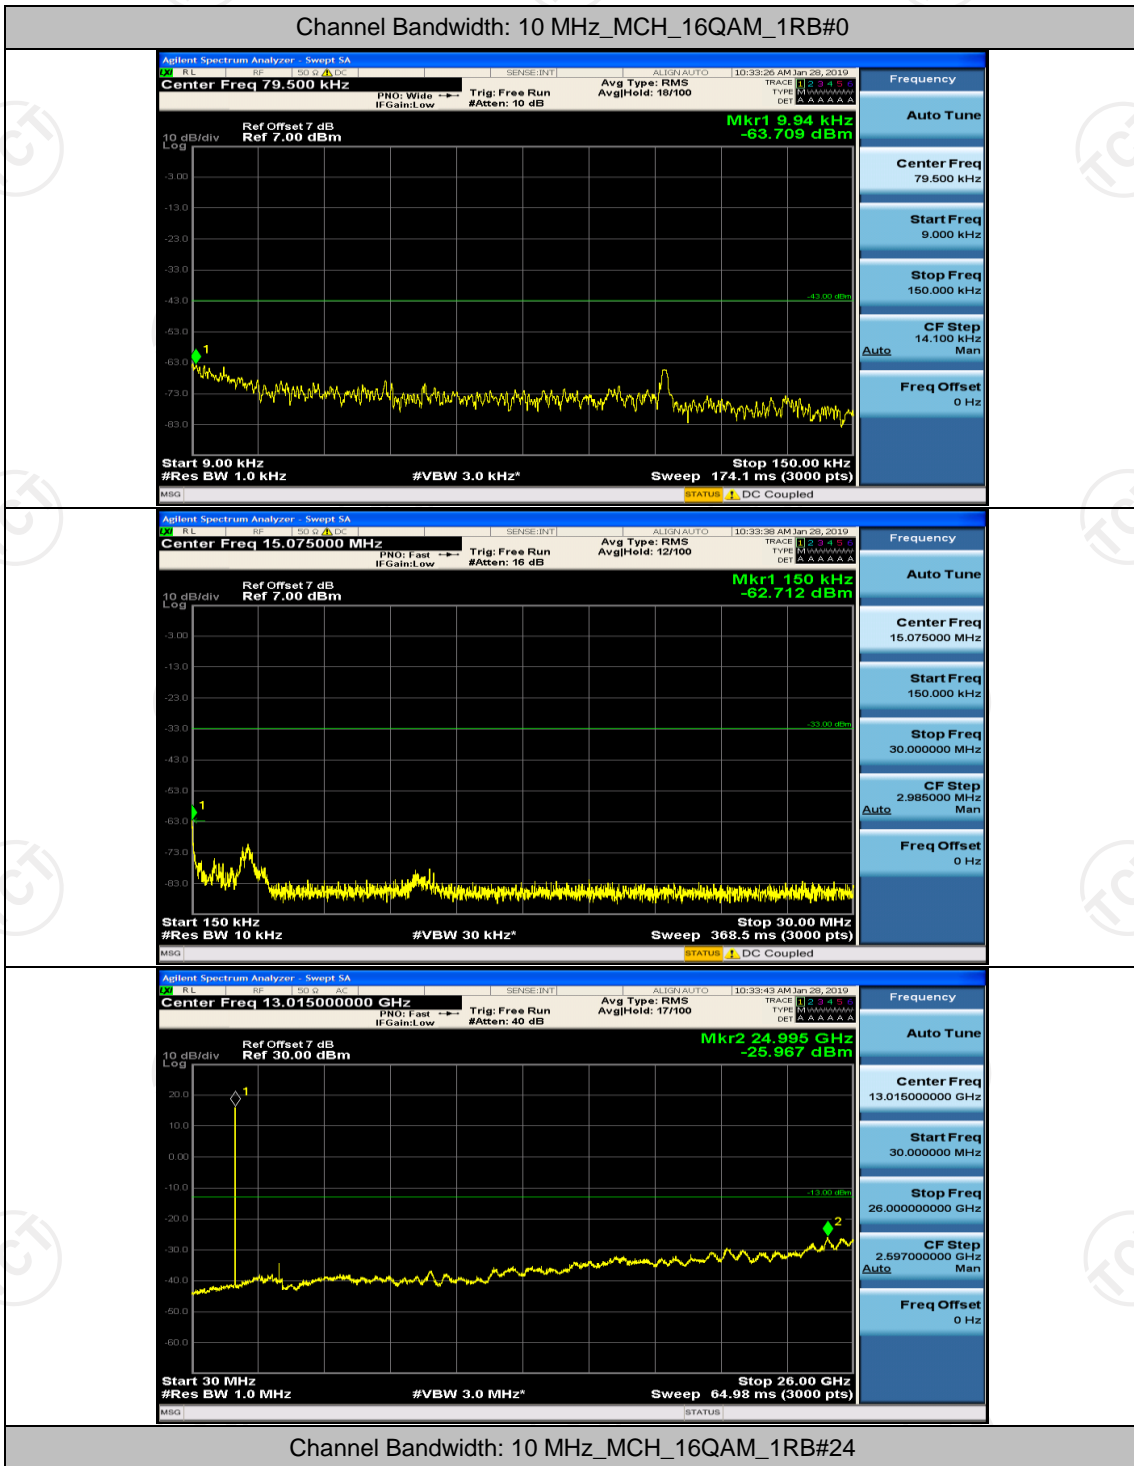

Channel Bandwidth: 10 MHz

Channel Bandwidth: 10 MHz_LCH_16QAM_1RB#0

Channel Bandwidth: 10 MHz_LCH_16QAM_1RB#24

Channel Bandwidth: 15 MHz

(Channel Bandwidth:15 MHz)_MCH_QPSK_1RB#0

(Channel Bandwidth:15 MHz)_MCH_QPSK_1RB#37

(Channel Bandwidth:15 MHz)_HCH_QPSK_1RB#0

(Channel Bandwidth:15 MHz)_LCH_16QAM_1RB#0

(Channel Bandwidth:15 MHz)_LCH_16QAM_1RB#37