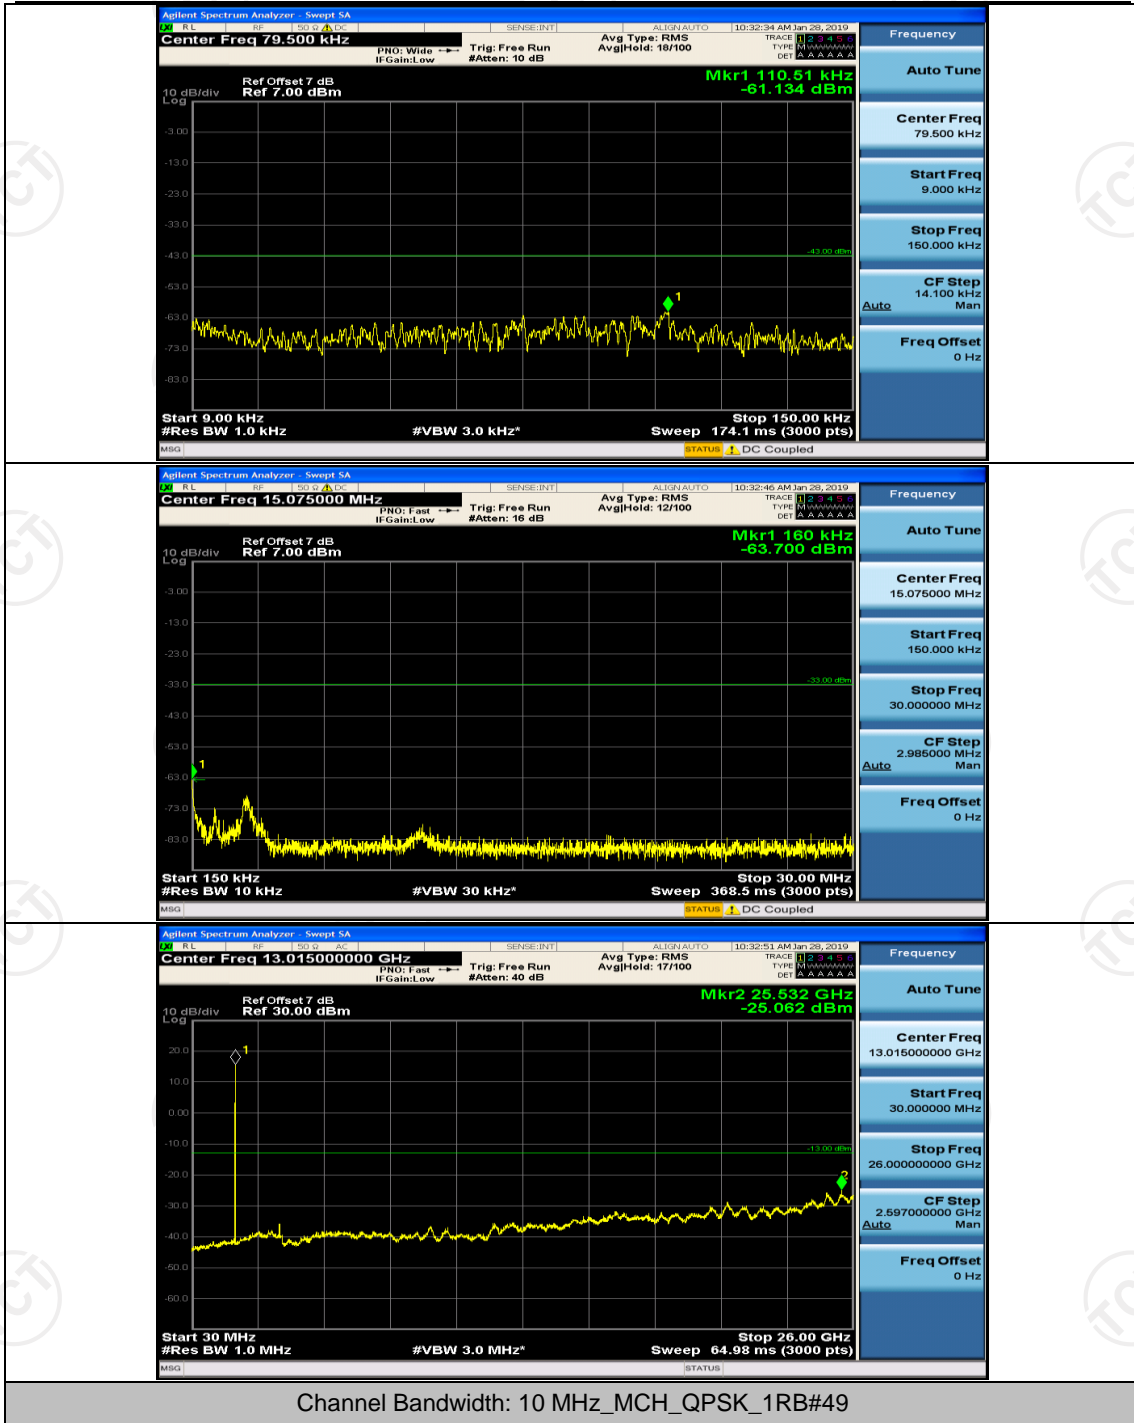

Channel Bandwidth: 10 MHz

Channel Bandwidth: 10 MHz_LCH_16QAM_1RB#0

Channel Bandwidth: 10 MHz_LCH_16QAM_1RB#24

Channel Bandwidth: 15 MHz

(Channel Bandwidth:15 MHz)_MCH_QPSK_1RB#0

(Channel Bandwidth:15 MHz)_MCH_QPSK_1RB#37

(Channel Bandwidth:15 MHz)_HCH_QPSK_1RB#0

(Channel Bandwidth:15 MHz)_LCH_16QAM_1RB#0

(Channel Bandwidth:15 MHz)_LCH_16QAM_1RB#37