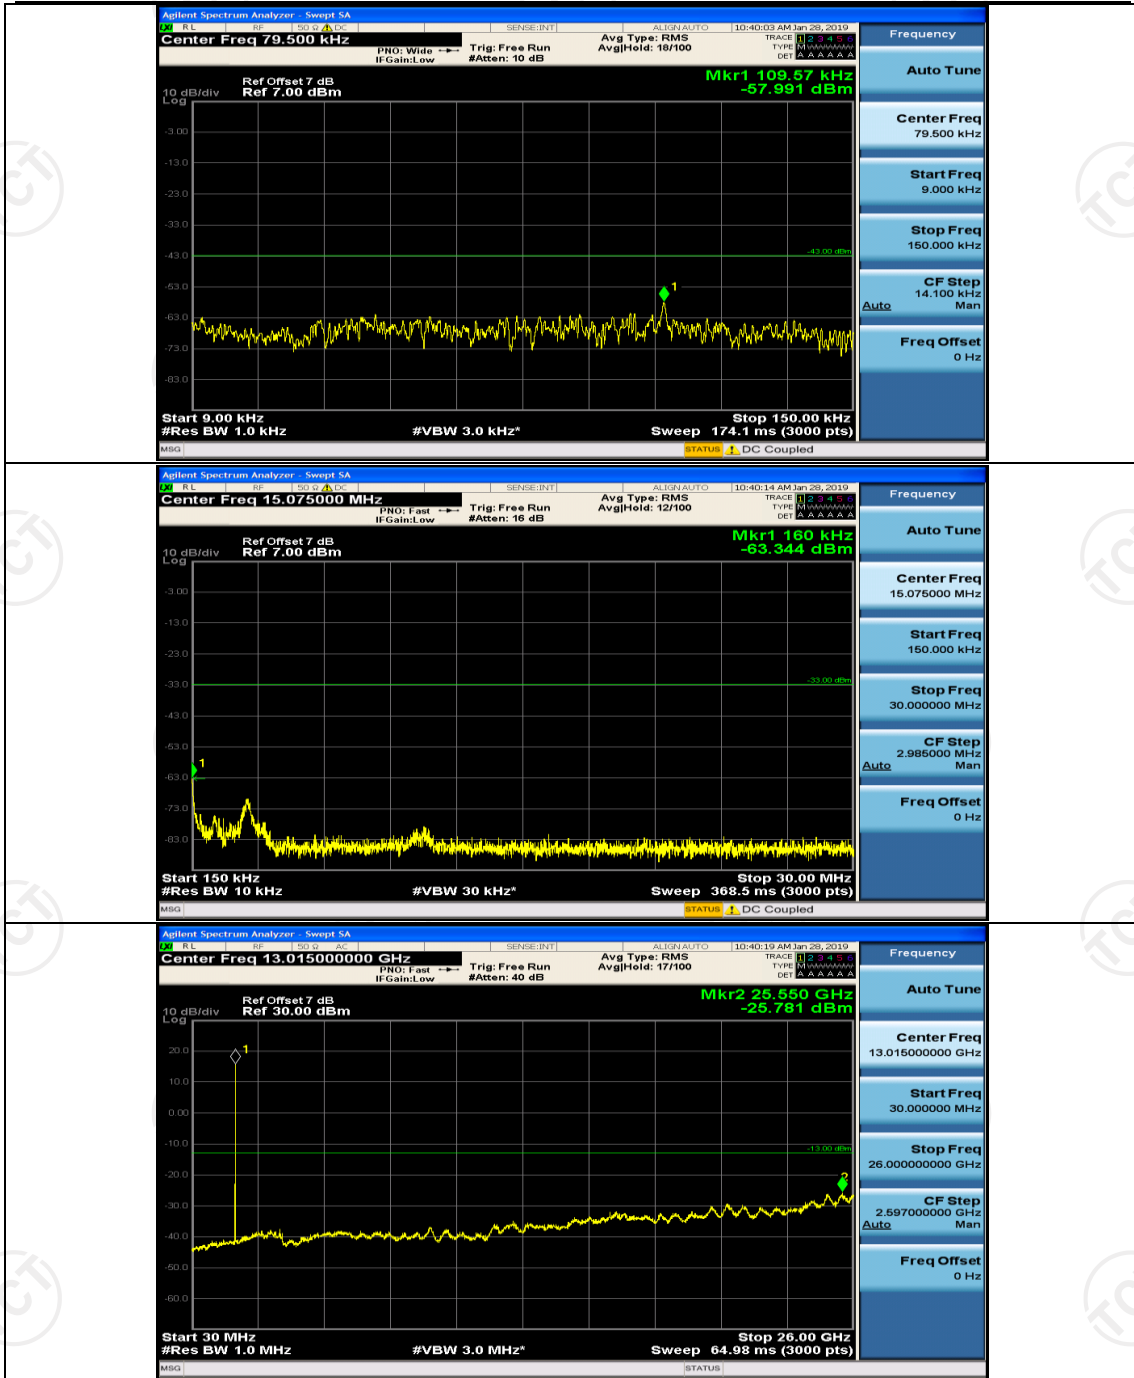

Channel Bandwidth: 10 MHz

Channel Bandwidth: 10 MHz_LCH_16QAM_1RB#0

Channel Bandwidth: 10 MHz_LCH_16QAM_1RB#24

Channel Bandwidth: 15 MHz

(Channel Bandwidth:15 MHz)_MCH_QPSK_1RB#0

(Channel Bandwidth:15 MHz)_MCH_QPSK_1RB#37

(Channel Bandwidth:15 MHz)_HCH_QPSK_1RB#0

(Channel Bandwidth:15 MHz)_LCH_16QAM_1RB#0

(Channel Bandwidth:15 MHz)_LCH_16QAM_1RB#37