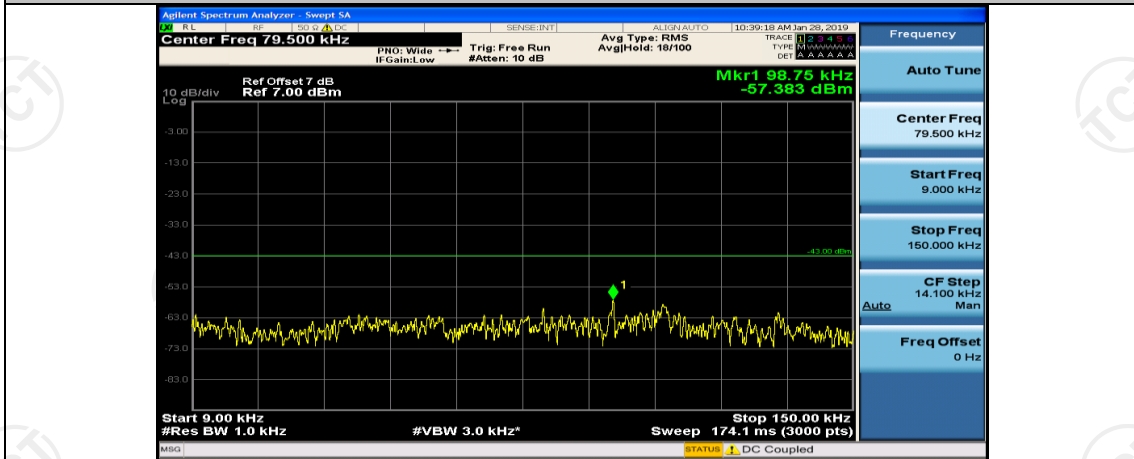

Channel Bandwidth: 10 MHz

Channel Bandwidth: 10 MHz_LCH_16QAM_1RB#0

Channel Bandwidth: 10 MHz_LCH_16QAM_1RB#24

Channel Bandwidth: 15 MHz

(Channel Bandwidth:15 MHz)_MCH_QPSK_1RB#0

(Channel Bandwidth:15 MHz)_MCH_QPSK_1RB#37