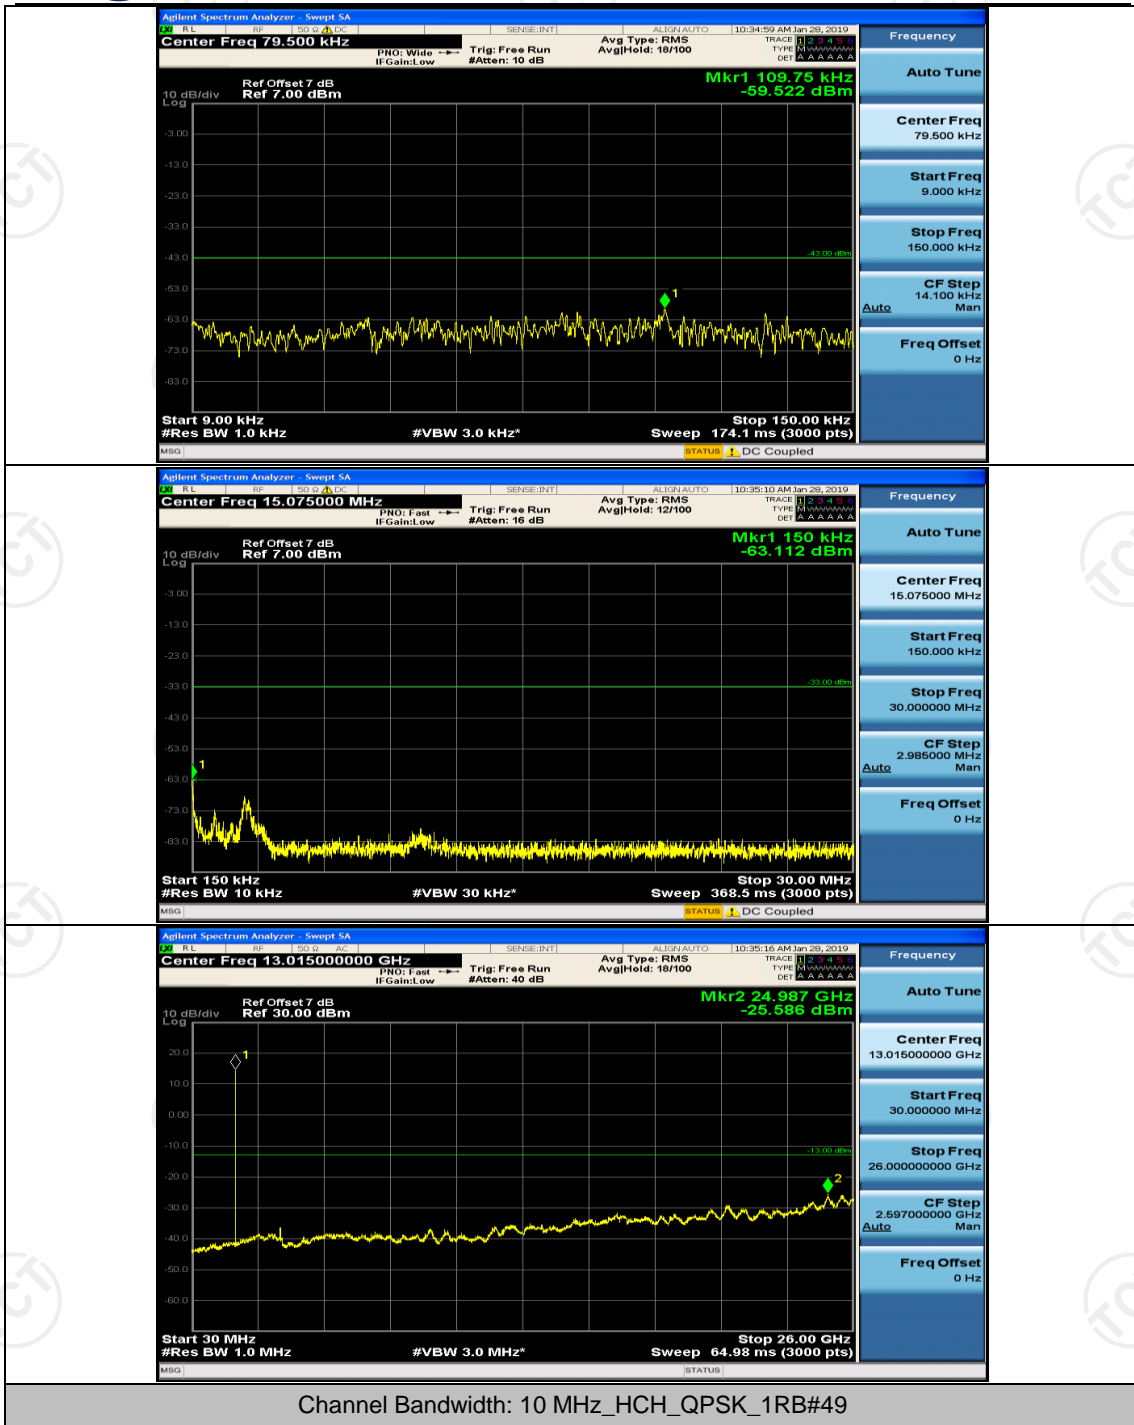

Channel Bandwidth: 10 MHz

Channel Bandwidth: 10 MHz_LCH_16QAM_1RB#0

Channel Bandwidth: 10 MHz_LCH_16QAM_1RB#24

Channel Bandwidth: 15 MHz

(Channel Bandwidth:15 MHz)_MCH_QPSK_1RB#0

(Channel Bandwidth:15 MHz)_MCH_QPSK_1RB#37

(Channel Bandwidth:15 MHz)_HCH_QPSK_1RB#0

(Channel Bandwidth:15 MHz)_LCH_16QAM_1RB#0

(Channel Bandwidth:15 MHz)_LCH_16QAM_1RB#37