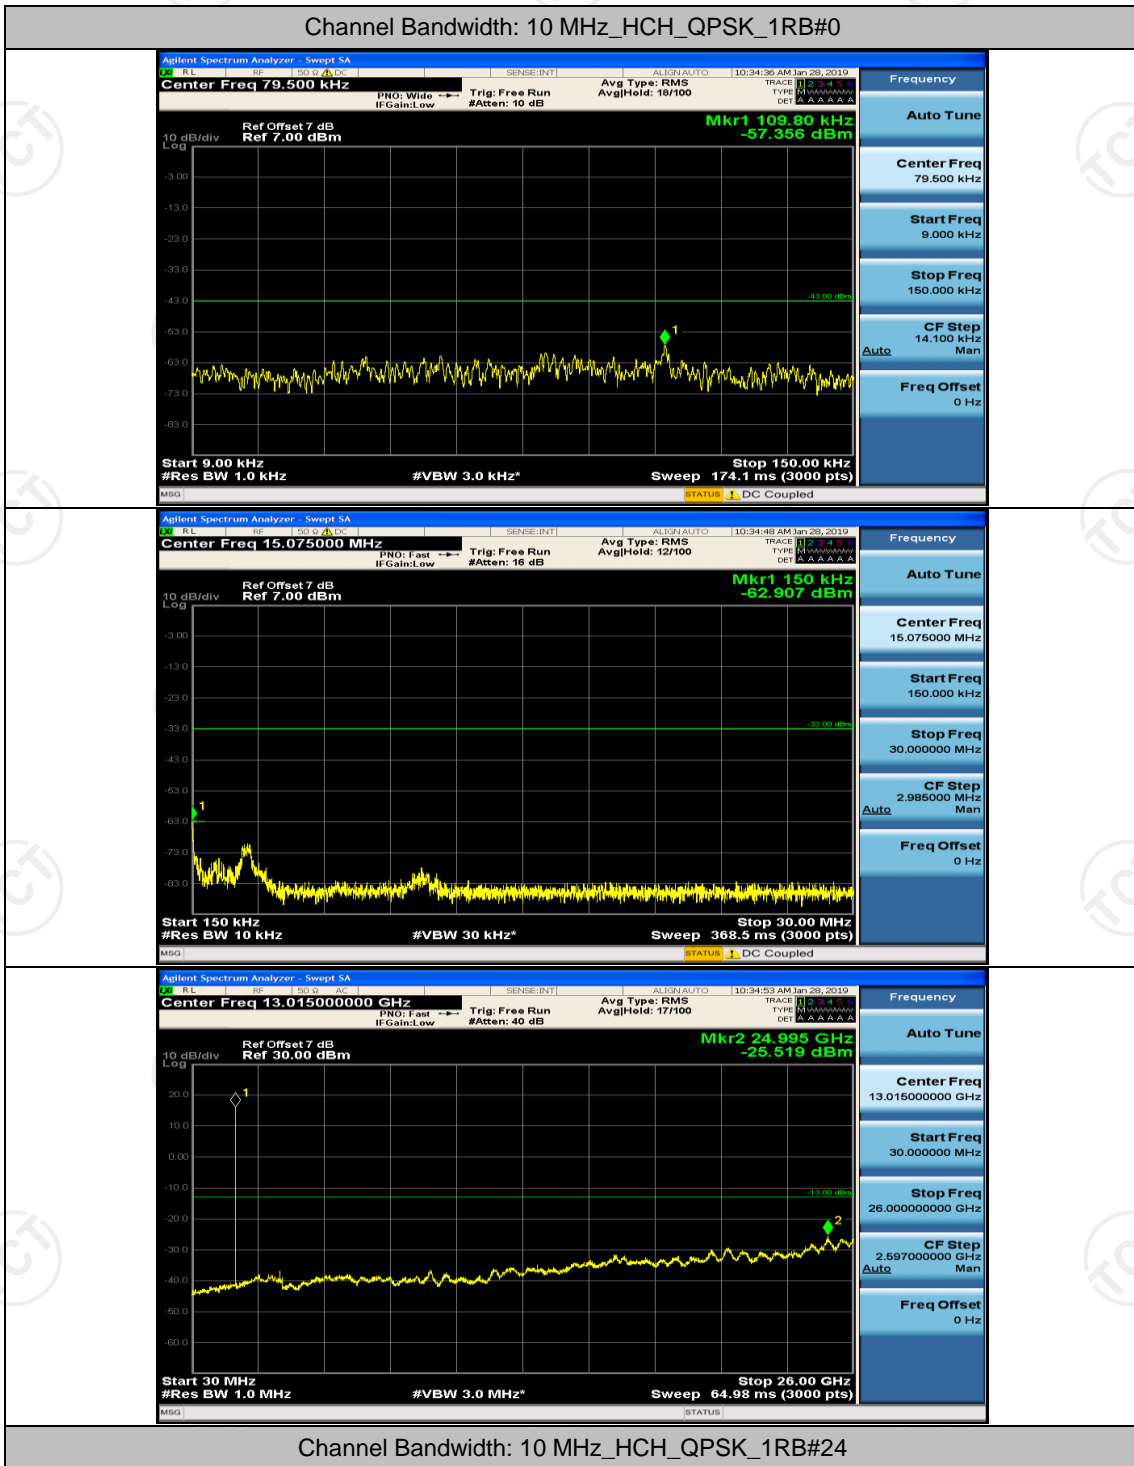

Channel Bandwidth: 10 MHz

Channel Bandwidth: 10 MHz_LCH_16QAM_1RB#0

Channel Bandwidth: 10 MHz_LCH_16QAM_1RB#24

Channel Bandwidth: 15 MHz

(Channel Bandwidth:15 MHz)_MCH_QPSK_1RB#0

(Channel Bandwidth:15 MHz)_MCH_QPSK_1RB#37

(Channel Bandwidth:15 MHz)_HCH_QPSK_1RB#0

(Channel Bandwidth:15 MHz)_LCH_16QAM_1RB#0

(Channel Bandwidth:15 MHz)_LCH_16QAM_1RB#37