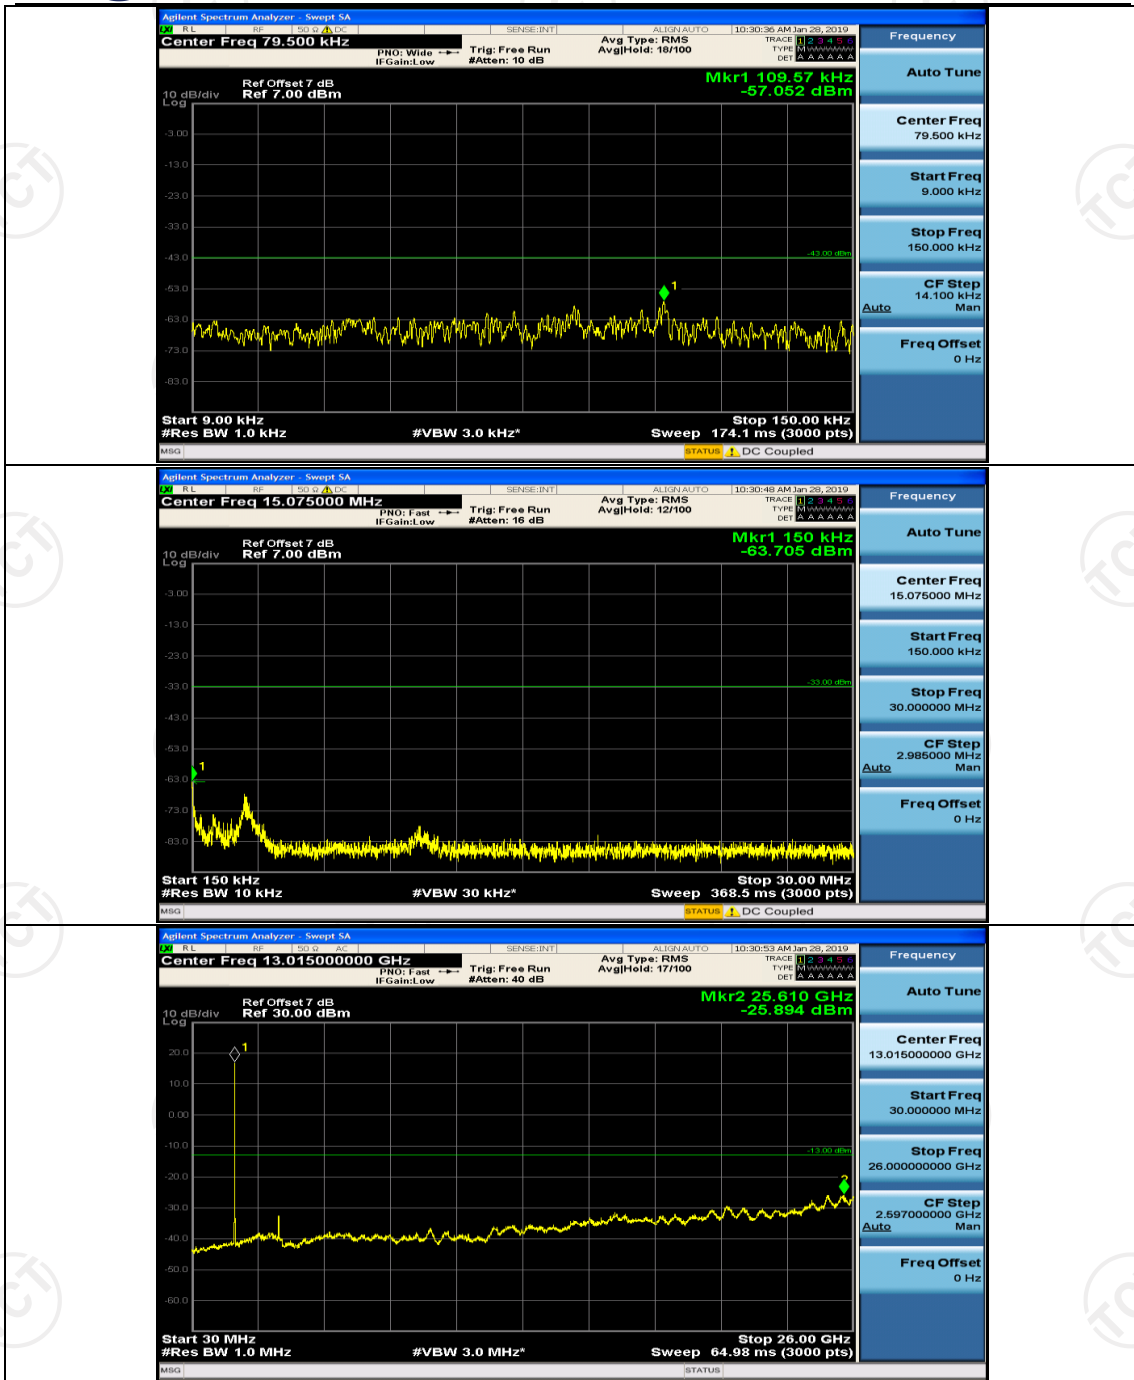

Channel Bandwidth: 10 MHz

Channel Bandwidth: 10 MHz_LCH_16QAM_1RB#0

Channel Bandwidth: 10 MHz_LCH_16QAM_1RB#24

Channel Bandwidth: 15 MHz

(Channel Bandwidth:15 MHz)_MCH_QPSK_1RB#0

(Channel Bandwidth:15 MHz)_MCH_QPSK_1RB#37

(Channel Bandwidth:15 MHz)_HCH_QPSK_1RB#0

(Channel Bandwidth:15 MHz)_LCH_16QAM_1RB#0

(Channel Bandwidth:15 MHz)_LCH_16QAM_1RB#37