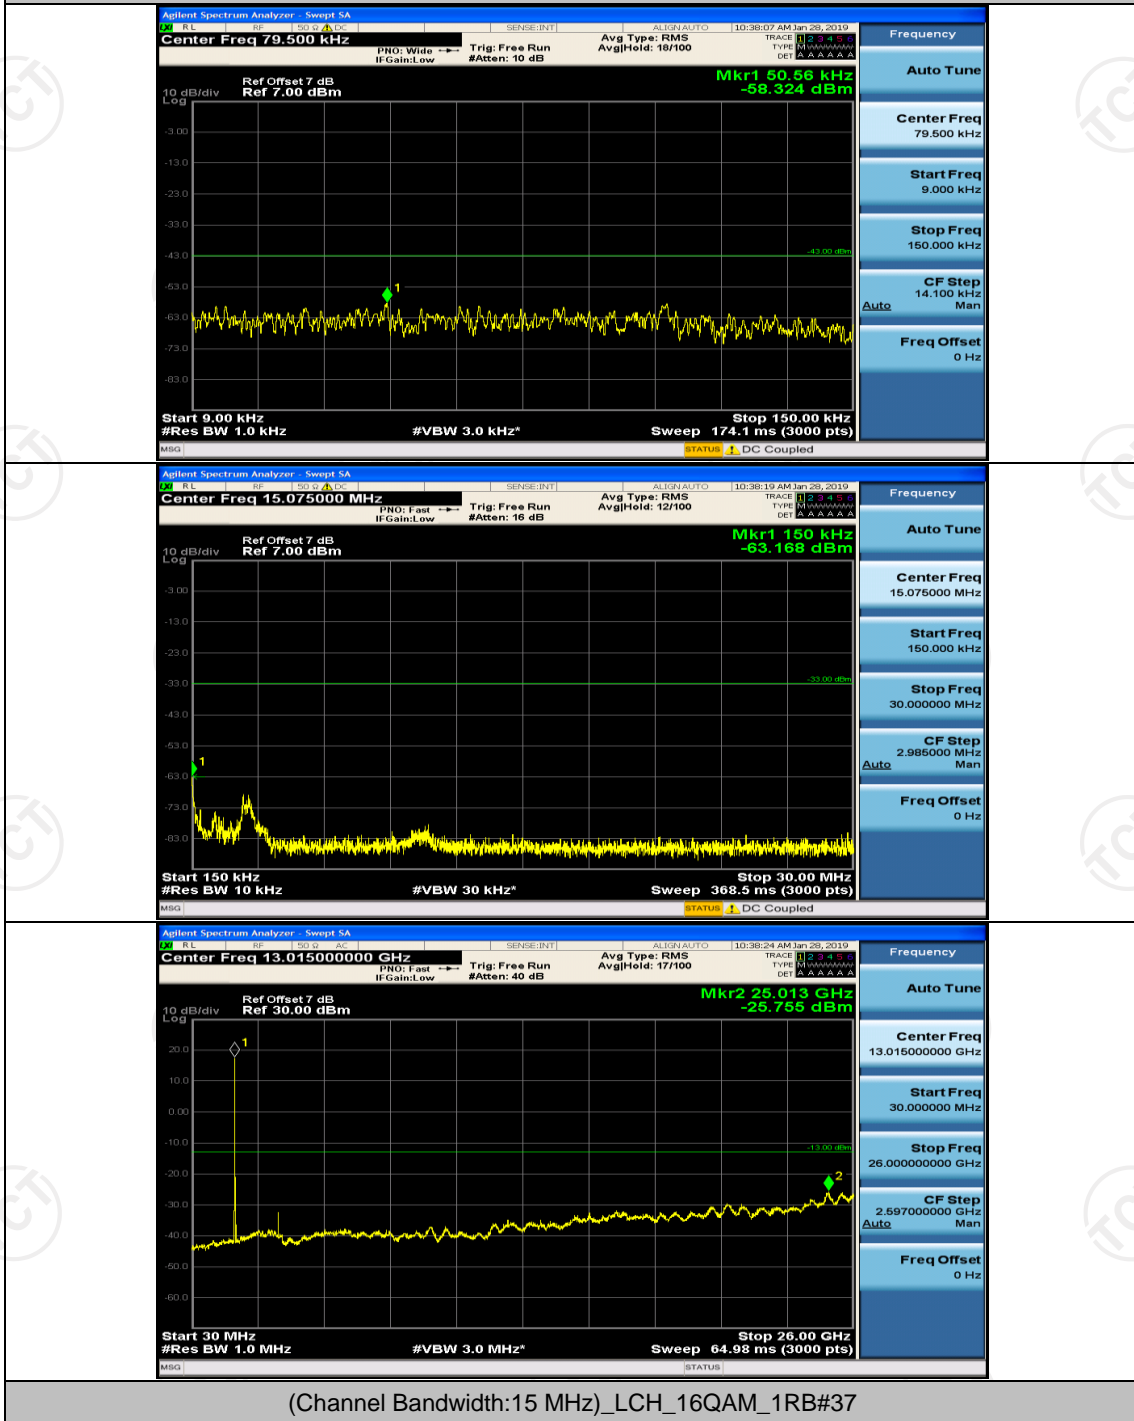

Channel Bandwidth: 10 MHz

Channel Bandwidth: 10 MHz_LCH_16QAM_1RB#0

Channel Bandwidth: 10 MHz_LCH_16QAM_1RB#24

Channel Bandwidth: 15 MHz

(Channel Bandwidth:15 MHz)_MCH_QPSK_1RB#0

(Channel Bandwidth:15 MHz)_MCH_QPSK_1RB#37

(Channel Bandwidth:15 MHz)_HCH_QPSK_1RB#0

(Channel Bandwidth:15 MHz)_LCH_16QAM_1RB#0

(Channel Bandwidth:15 MHz)_LCH_16QAM_1RB#37