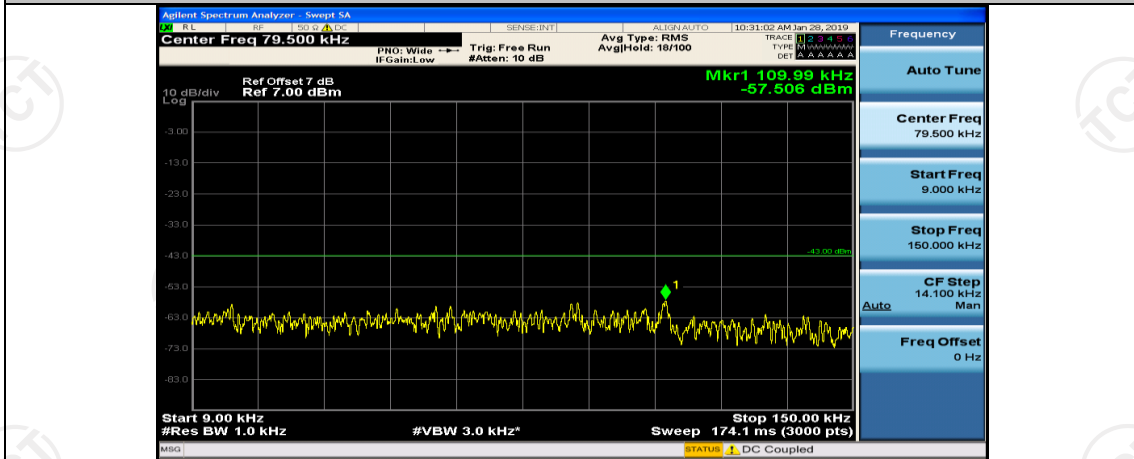

Channel Bandwidth: 10 MHz

Channel Bandwidth: 10 MHz_LCH_16QAM_1RB#0

Channel Bandwidth: 10 MHz_LCH_16QAM_1RB#24

Channel Bandwidth: 15 MHz

(Channel Bandwidth:15 MHz)_MCH_QPSK_1RB#0

(Channel Bandwidth:15 MHz)_MCH_QPSK_1RB#37