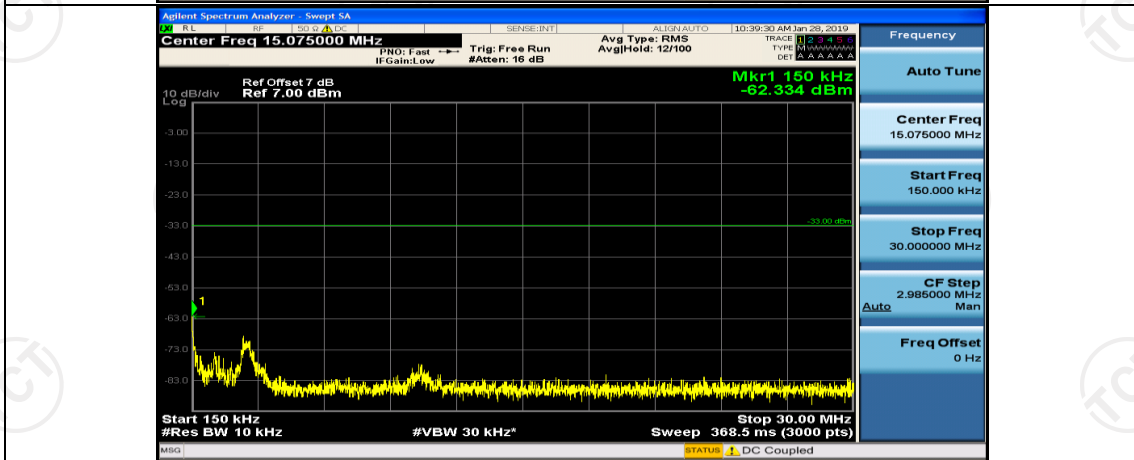

Channel Bandwidth: 10 MHz

Channel Bandwidth: 10 MHz_LCH_16QAM_1RB#0

Channel Bandwidth: 10 MHz_LCH_16QAM_1RB#24

Channel Bandwidth: 15 MHz

(Channel Bandwidth:15 MHz)_MCH_QPSK_1RB#0

(Channel Bandwidth:15 MHz)_MCH_QPSK_1RB#37