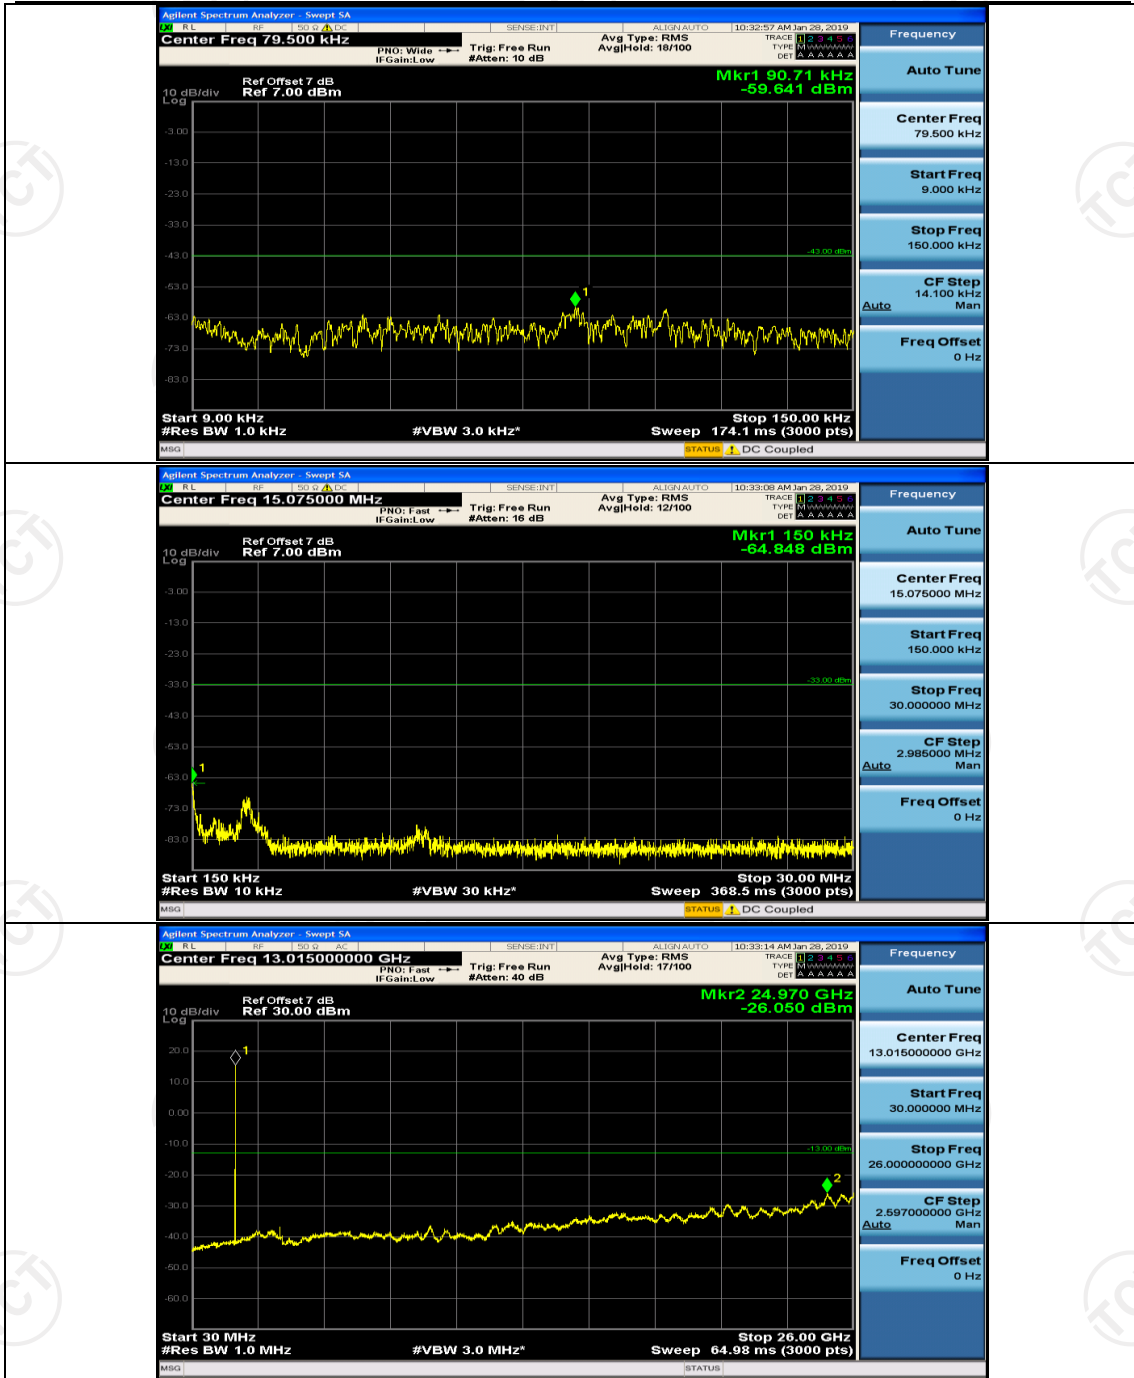

Channel Bandwidth: 10 MHz

Channel Bandwidth: 10 MHz_LCH_16QAM_1RB#0

Channel Bandwidth: 10 MHz_LCH_16QAM_1RB#24

Channel Bandwidth: 15 MHz

(Channel Bandwidth:15 MHz)_MCH_QPSK_1RB#0

(Channel Bandwidth:15 MHz)_MCH_QPSK_1RB#37

(Channel Bandwidth:15 MHz)_HCH_QPSK_1RB#0

(Channel Bandwidth:15 MHz)_LCH_16QAM_1RB#0

(Channel Bandwidth:15 MHz)_LCH_16QAM_1RB#37