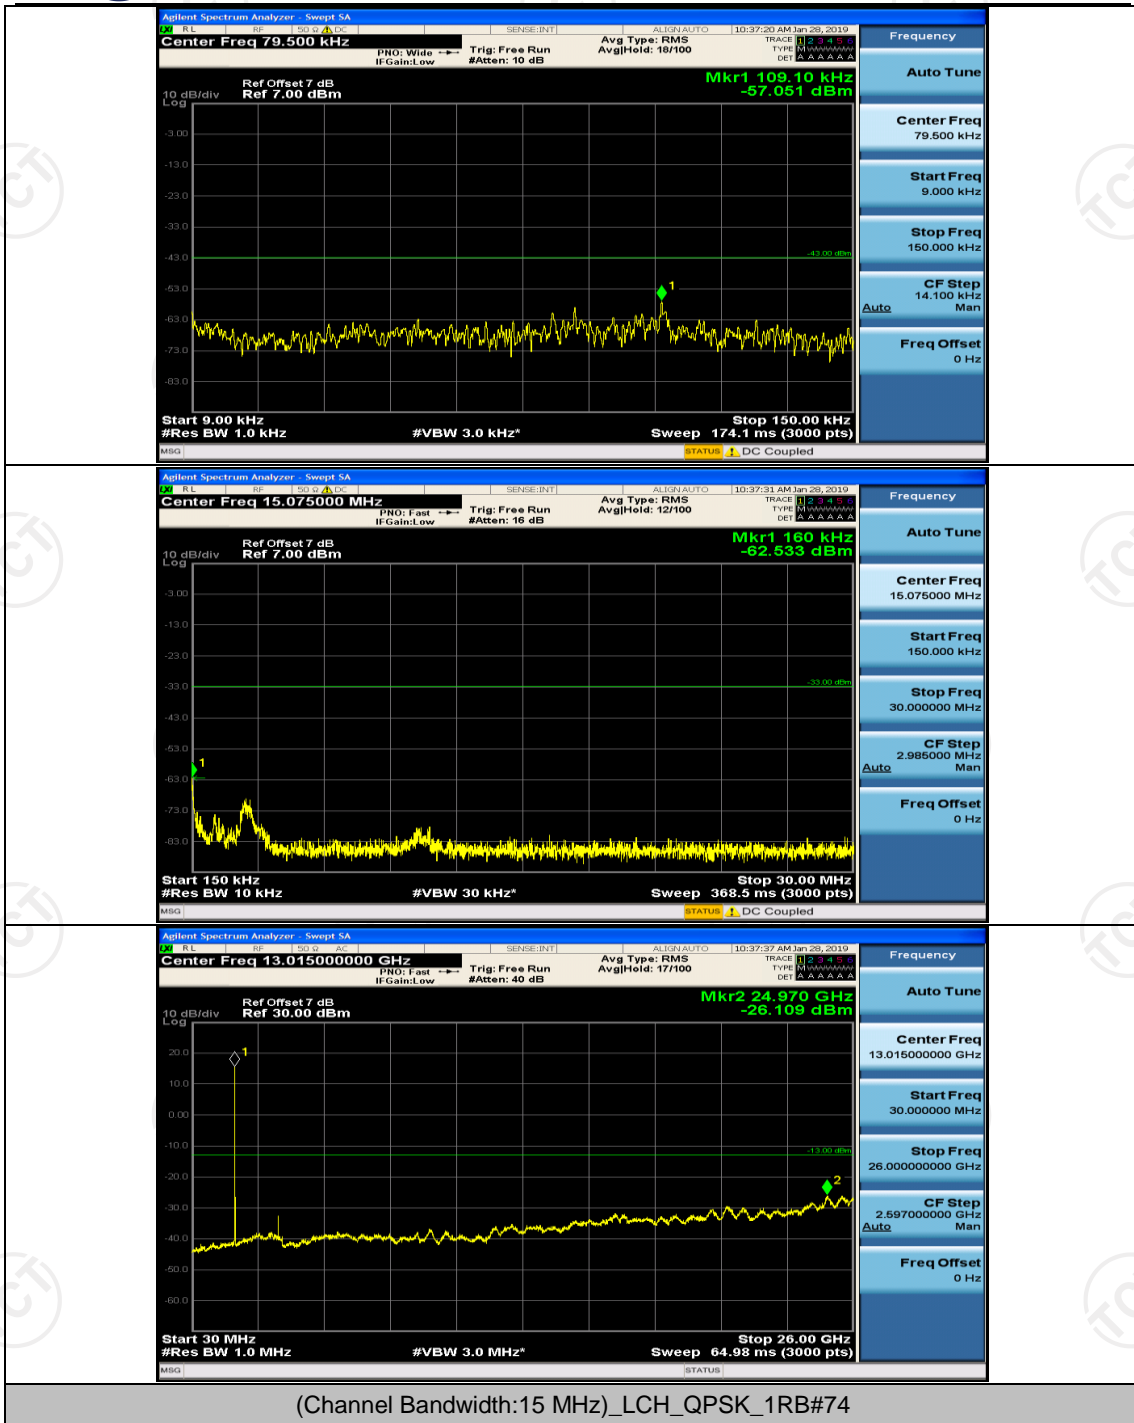

Channel Bandwidth: 10 MHz

Channel Bandwidth: 10 MHz_LCH_16QAM_1RB#0

Channel Bandwidth: 10 MHz_LCH_16QAM_1RB#24

Channel Bandwidth: 15 MHz

(Channel Bandwidth:15 MHz)_MCH_QPSK_1RB#0

(Channel Bandwidth:15 MHz)_MCH_QPSK_1RB#37

(Channel Bandwidth:15 MHz)_HCH_QPSK_1RB#0

(Channel Bandwidth:15 MHz)_LCH_16QAM_1RB#0

(Channel Bandwidth:15 MHz)_LCH_16QAM_1RB#37