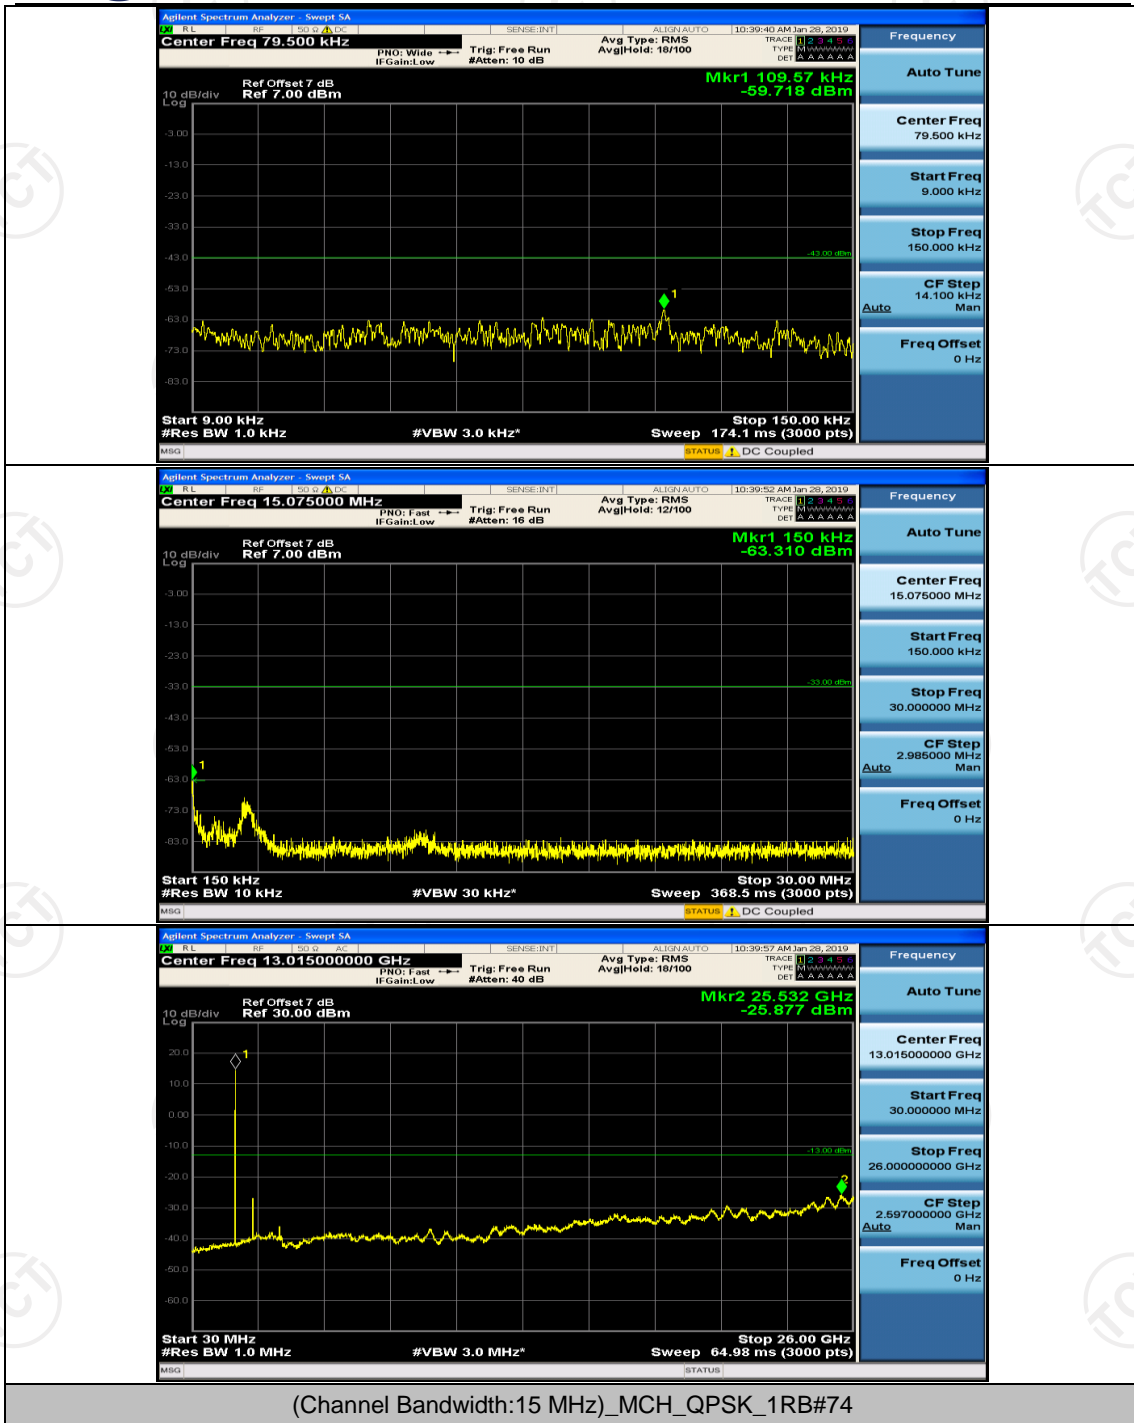

Channel Bandwidth: 10 MHz

Channel Bandwidth: 10 MHz_LCH_16QAM_1RB#0

Channel Bandwidth: 10 MHz_LCH_16QAM_1RB#24

Channel Bandwidth: 15 MHz

(Channel Bandwidth:15 MHz)_MCH_QPSK_1RB#0

(Channel Bandwidth:15 MHz)_MCH_QPSK_1RB#37

(Channel Bandwidth:15 MHz)_HCH_QPSK_1RB#0

(Channel Bandwidth:15 MHz)_LCH_16QAM_1RB#0

(Channel Bandwidth:15 MHz)_LCH_16QAM_1RB#37