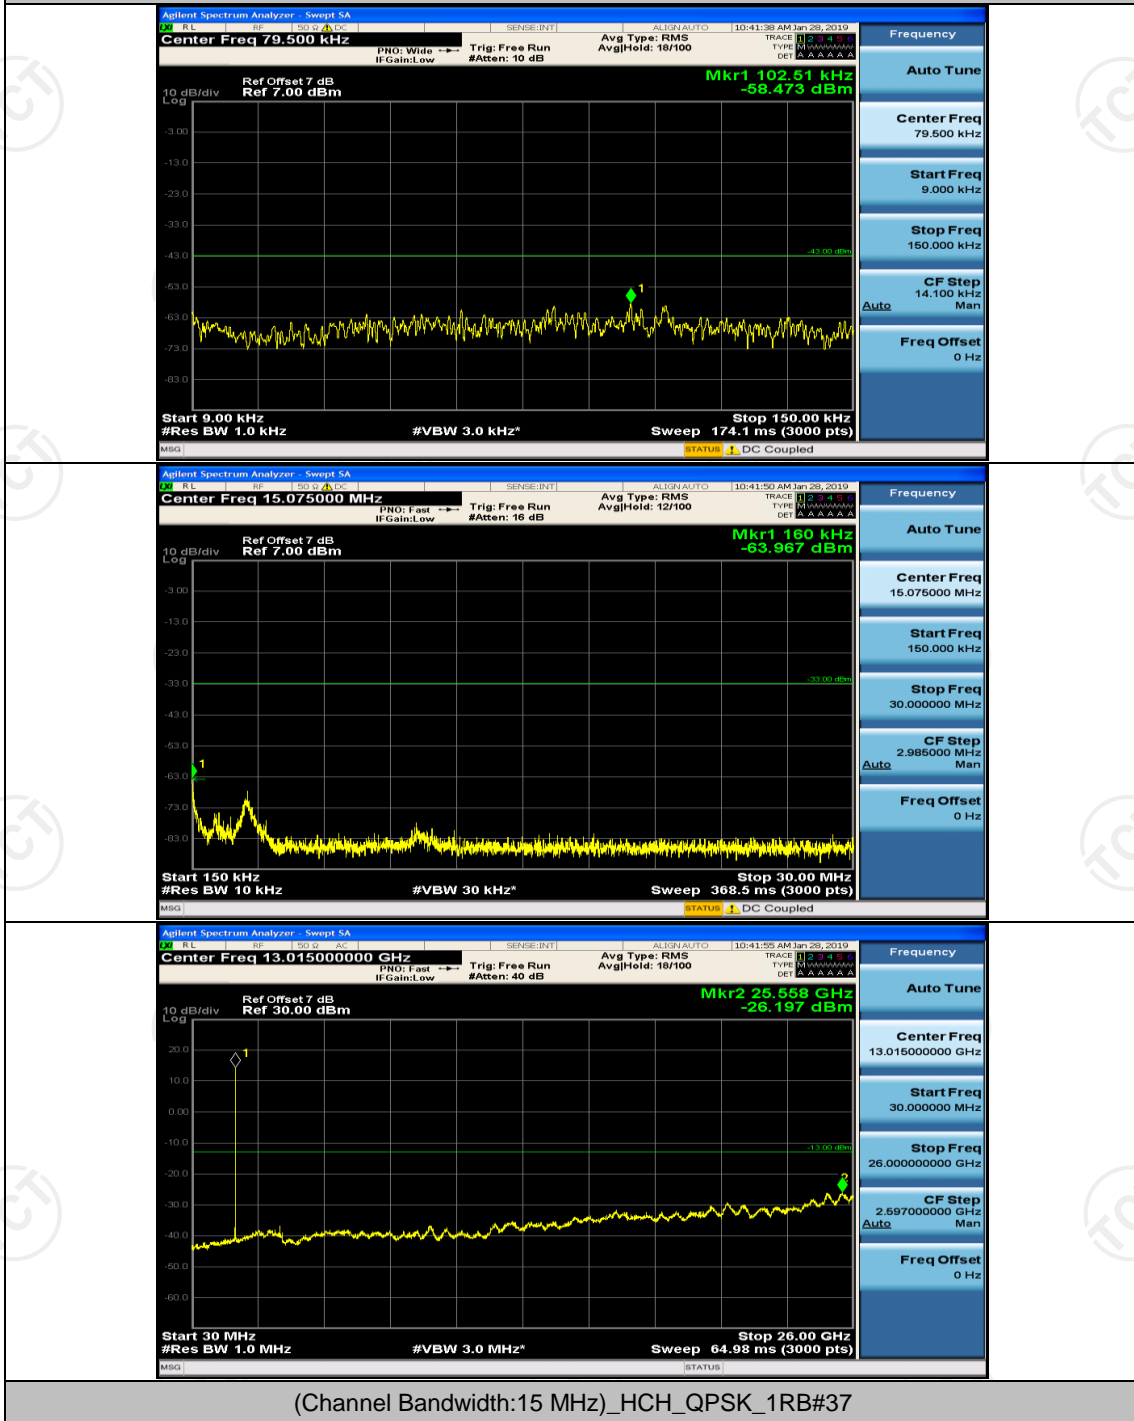

Channel Bandwidth: 10 MHz

Channel Bandwidth: 10 MHz_LCH_16QAM_1RB#0

Channel Bandwidth: 10 MHz_LCH_16QAM_1RB#24

Channel Bandwidth: 15 MHz

(Channel Bandwidth:15 MHz)_MCH_QPSK_1RB#0

(Channel Bandwidth:15 MHz)_MCH_QPSK_1RB#37

(Channel Bandwidth:15 MHz)_HCH_QPSK_1RB#0

(Channel Bandwidth:15 MHz)_LCH_16QAM_1RB#0

(Channel Bandwidth:15 MHz)_LCH_16QAM_1RB#37