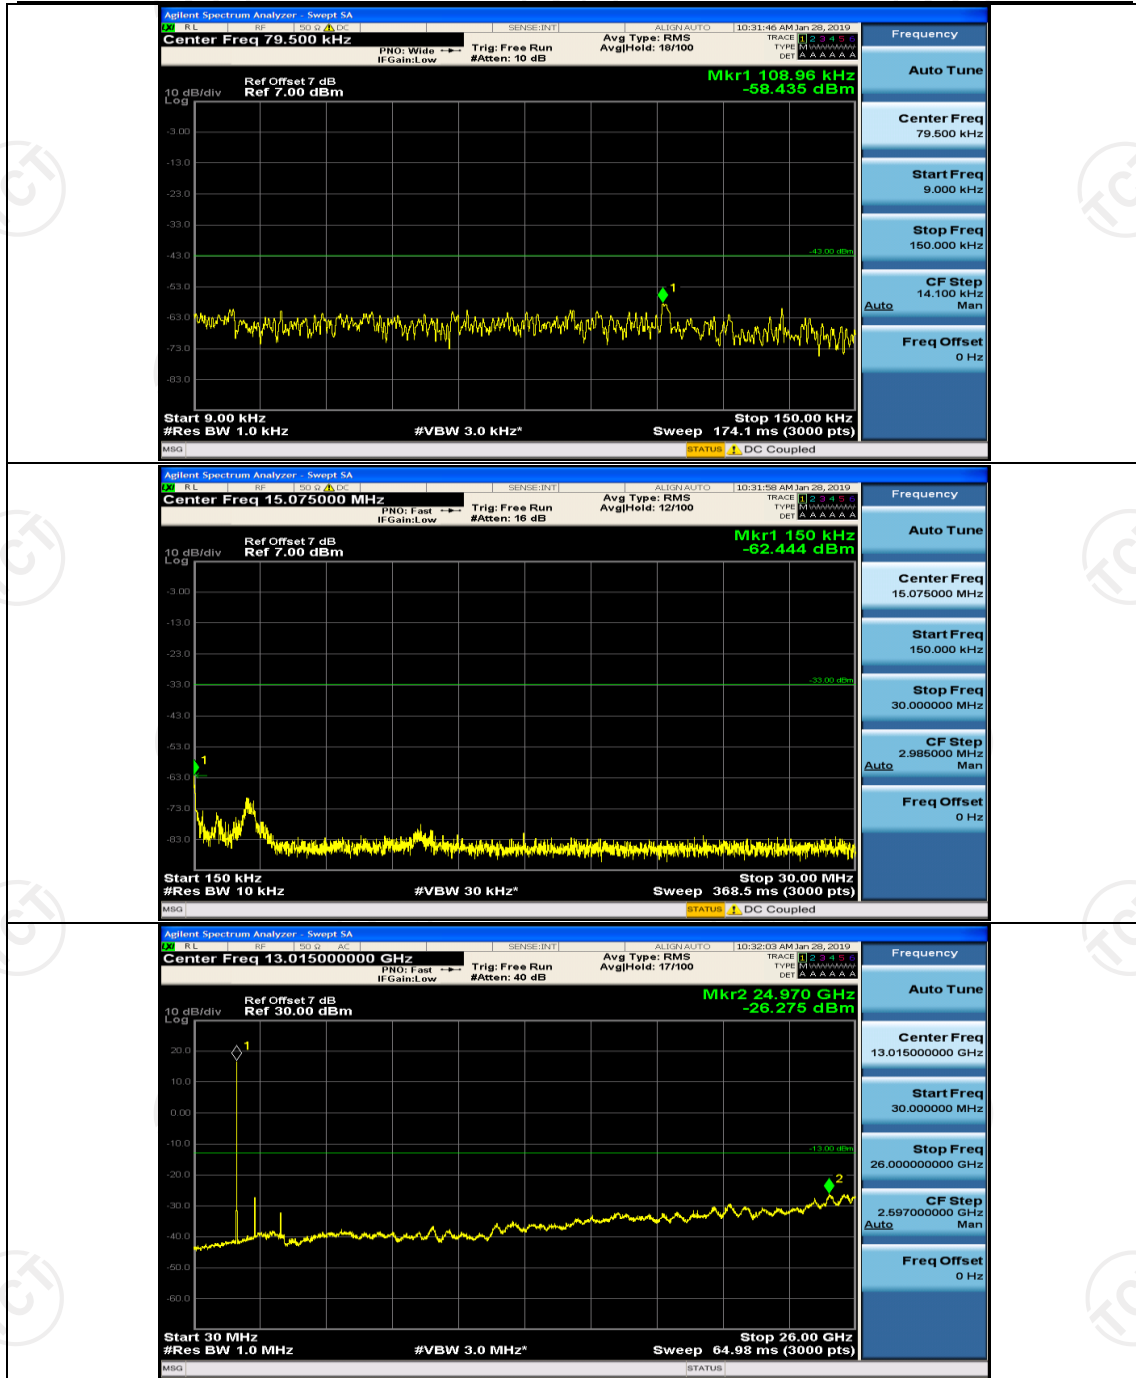

Channel Bandwidth: 10 MHz

Channel Bandwidth: 10 MHz_LCH_16QAM_1RB#0

Channel Bandwidth: 10 MHz_LCH_16QAM_1RB#24

Channel Bandwidth: 15 MHz

(Channel Bandwidth:15 MHz)_MCH_QPSK_1RB#0

(Channel Bandwidth:15 MHz)_MCH_QPSK_1RB#37

(Channel Bandwidth:15 MHz)_HCH_QPSK_1RB#0

(Channel Bandwidth:15 MHz)_LCH_16QAM_1RB#0

(Channel Bandwidth:15 MHz)_LCH_16QAM_1RB#37