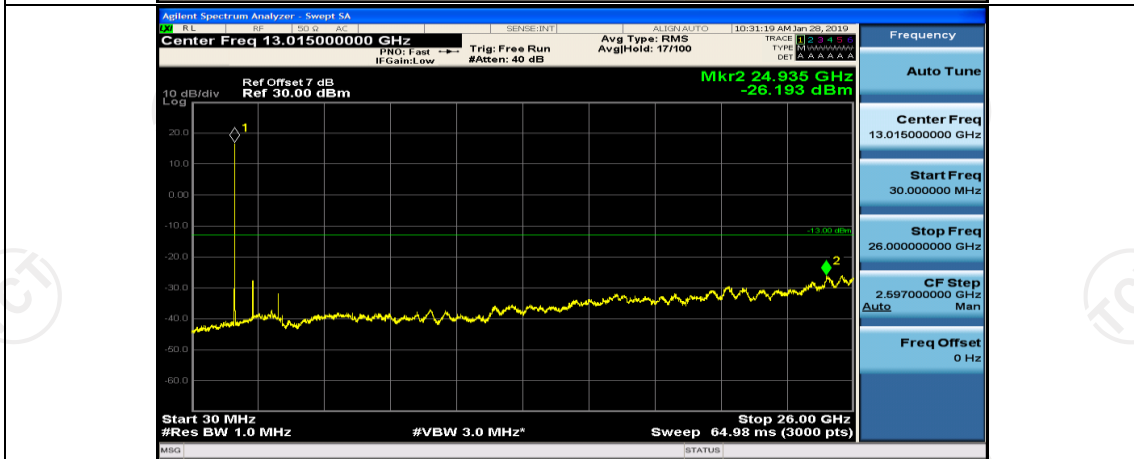

Channel Bandwidth: 10 MHz

Channel Bandwidth: 10 MHz_LCH_16QAM_1RB#0

Channel Bandwidth: 10 MHz_LCH_16QAM_1RB#24

Channel Bandwidth: 15 MHz

(Channel Bandwidth:15 MHz)_MCH_QPSK_1RB#0

(Channel Bandwidth:15 MHz)_MCH_QPSK_1RB#37