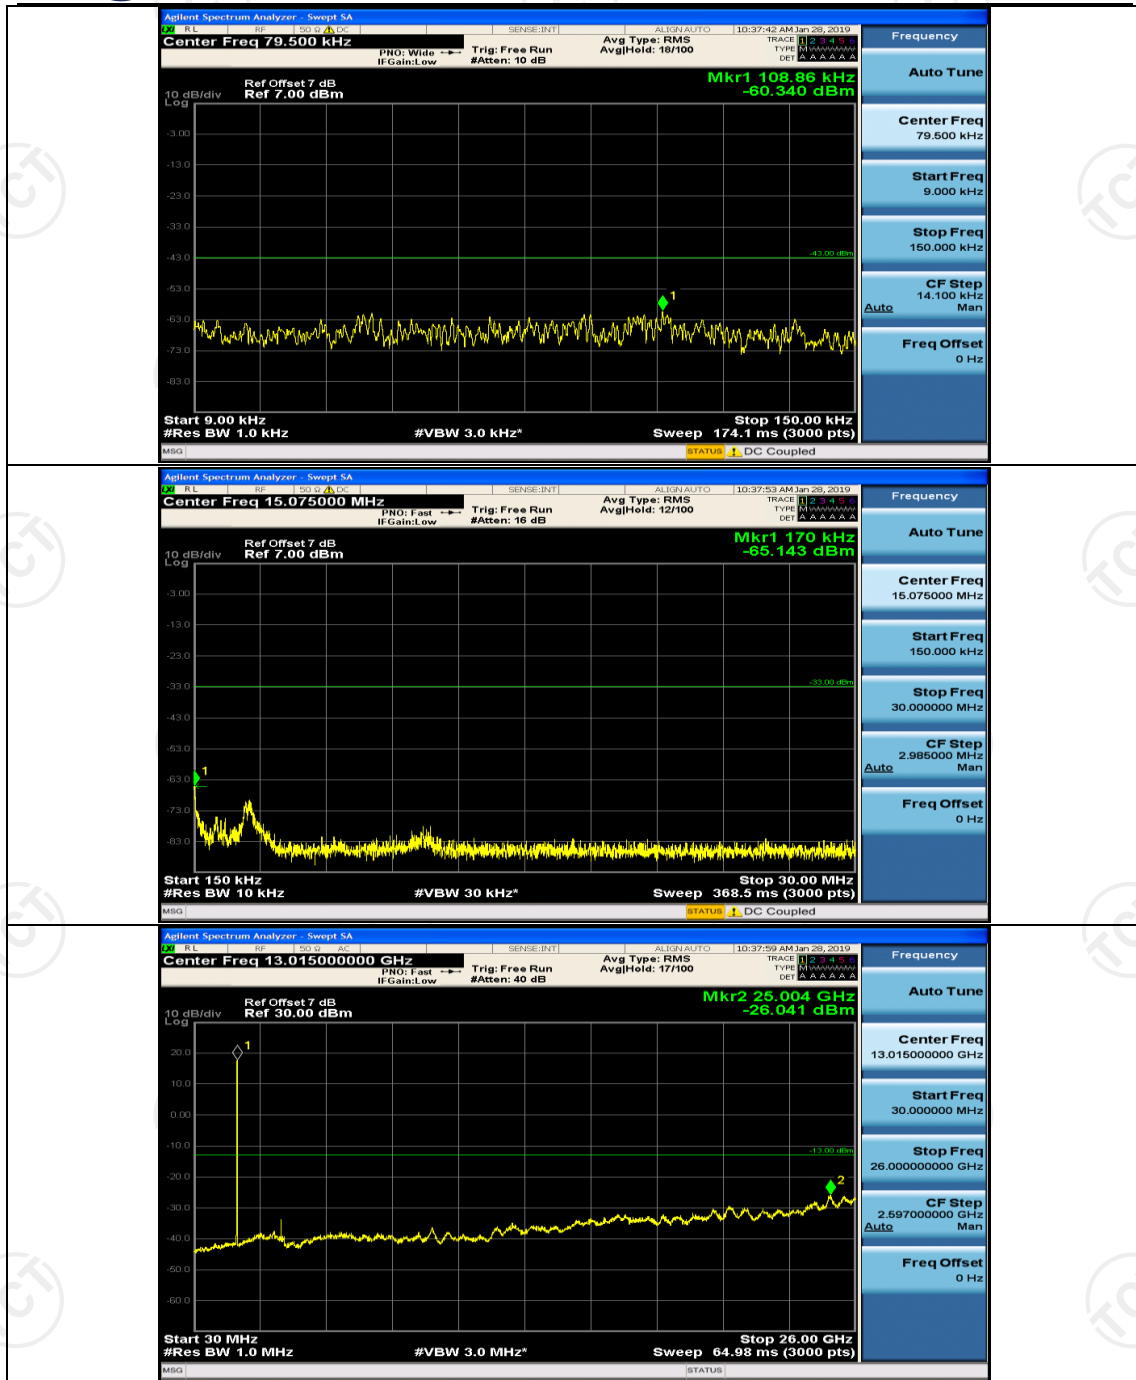

Channel Bandwidth: 10 MHz

Channel Bandwidth: 10 MHz_LCH_16QAM_1RB#0

Channel Bandwidth: 10 MHz_LCH_16QAM_1RB#24

Channel Bandwidth: 15 MHz

(Channel Bandwidth:15 MHz)_MCH_QPSK_1RB#0

(Channel Bandwidth:15 MHz)_MCH_QPSK_1RB#37

(Channel Bandwidth:15 MHz)_HCH_QPSK_1RB#0

(Channel Bandwidth:15 MHz)_LCH_16QAM_1RB#0

(Channel Bandwidth:15 MHz)_LCH_16QAM_1RB#37