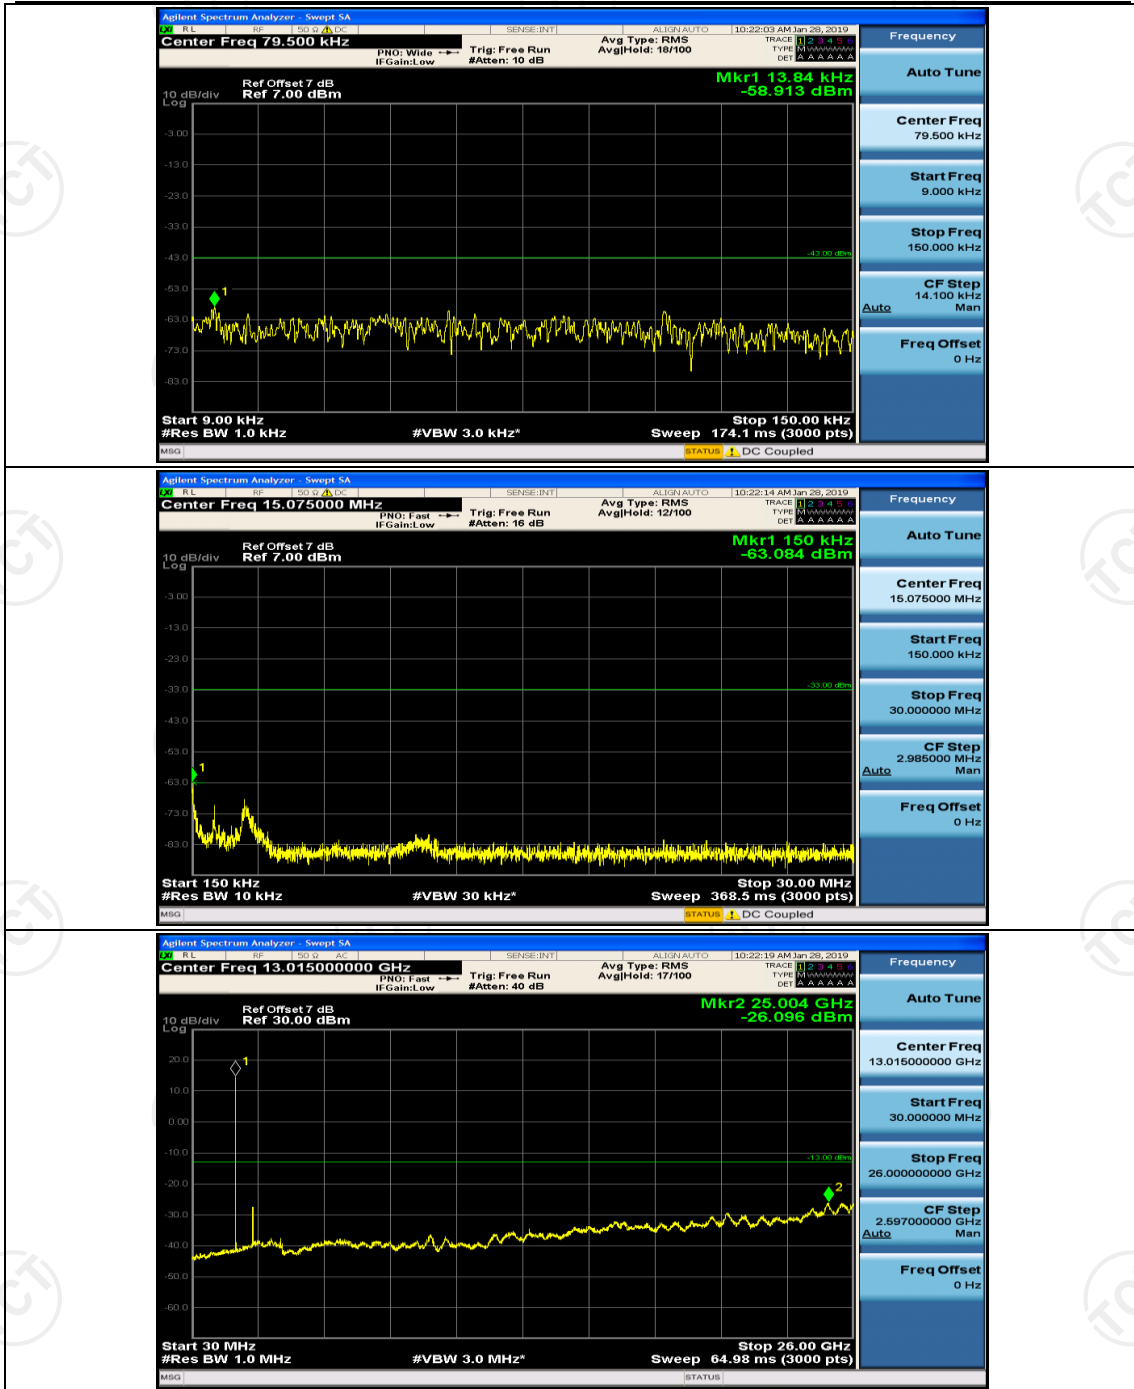

Channel Bandwidth: 3 MHz

(Channel Bandwidth: 3 MHz)_MCH_QPSK_1RB#0

(Channel Bandwidth: 3 MHz)_MCH_QPSK_1RB#7

(Channel Bandwidth: 3 MHz)_HCH_QPSK_1RB#0

(Channel Bandwidth: 3 MHz)_HCH_QPSK_1RB#7

(Channel Bandwidth: 3 MHz)_LCH_16QAM_1RB#0

(Channel Bandwidth: 3 MHz)_LCH_16QAM_1RB#7

(Channel Bandwidth: 3 MHz)_MCH_16QAM_1RB#0

(Channel Bandwidth: 3 MHz)_MCH_16QAM_1RB#7

(Channel Bandwidth: 3 MHz)_HCH_16QAM_1RB#0

(Channel Bandwidth: 3 MHz)_HCH_16QAM_1RB#7

Channel Bandwidth: 5 MHz

(Channel Bandwidth: 5 MHz)_MCH_QPSK_1RB#0

(Channel Bandwidth: 5 MHz)_MCH_QPSK_1RB#12

(Channel Bandwidth: 5 MHz)_HCH_QPSK_1RB#0

(Channel Bandwidth: 5 MHz)_HCH_QPSK_1RB#12

(Channel Bandwidth: 5 MHz)_LCH_16QAM_1RB#0