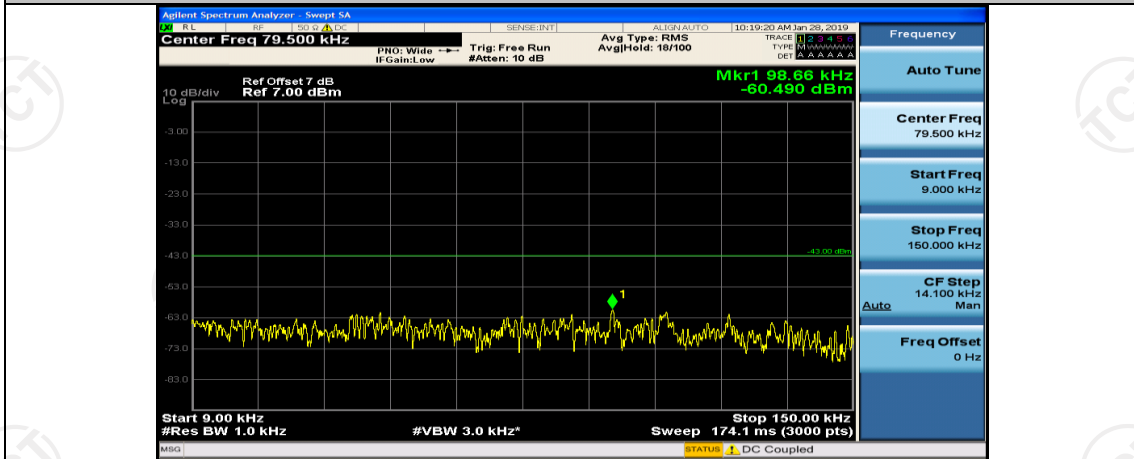

Channel Bandwidth: 3 MHz

(Channel Bandwidth: 3 MHz)_MCH_QPSK_1RB#0

(Channel Bandwidth: 3 MHz)_MCH_QPSK_1RB#7

(Channel Bandwidth: 3 MHz)_HCH_QPSK_1RB#0

(Channel Bandwidth: 3 MHz)_HCH_QPSK_1RB#7

(Channel Bandwidth: 3 MHz)_LCH_16QAM_1RB#0

(Channel Bandwidth: 3 MHz)_LCH_16QAM_1RB#7

(Channel Bandwidth: 3 MHz)_MCH_16QAM_1RB#0

(Channel Bandwidth: 3 MHz)_MCH_16QAM_1RB#7

(Channel Bandwidth: 3 MHz)_HCH_16QAM_1RB#0

(Channel Bandwidth: 3 MHz)_HCH_16QAM_1RB#7