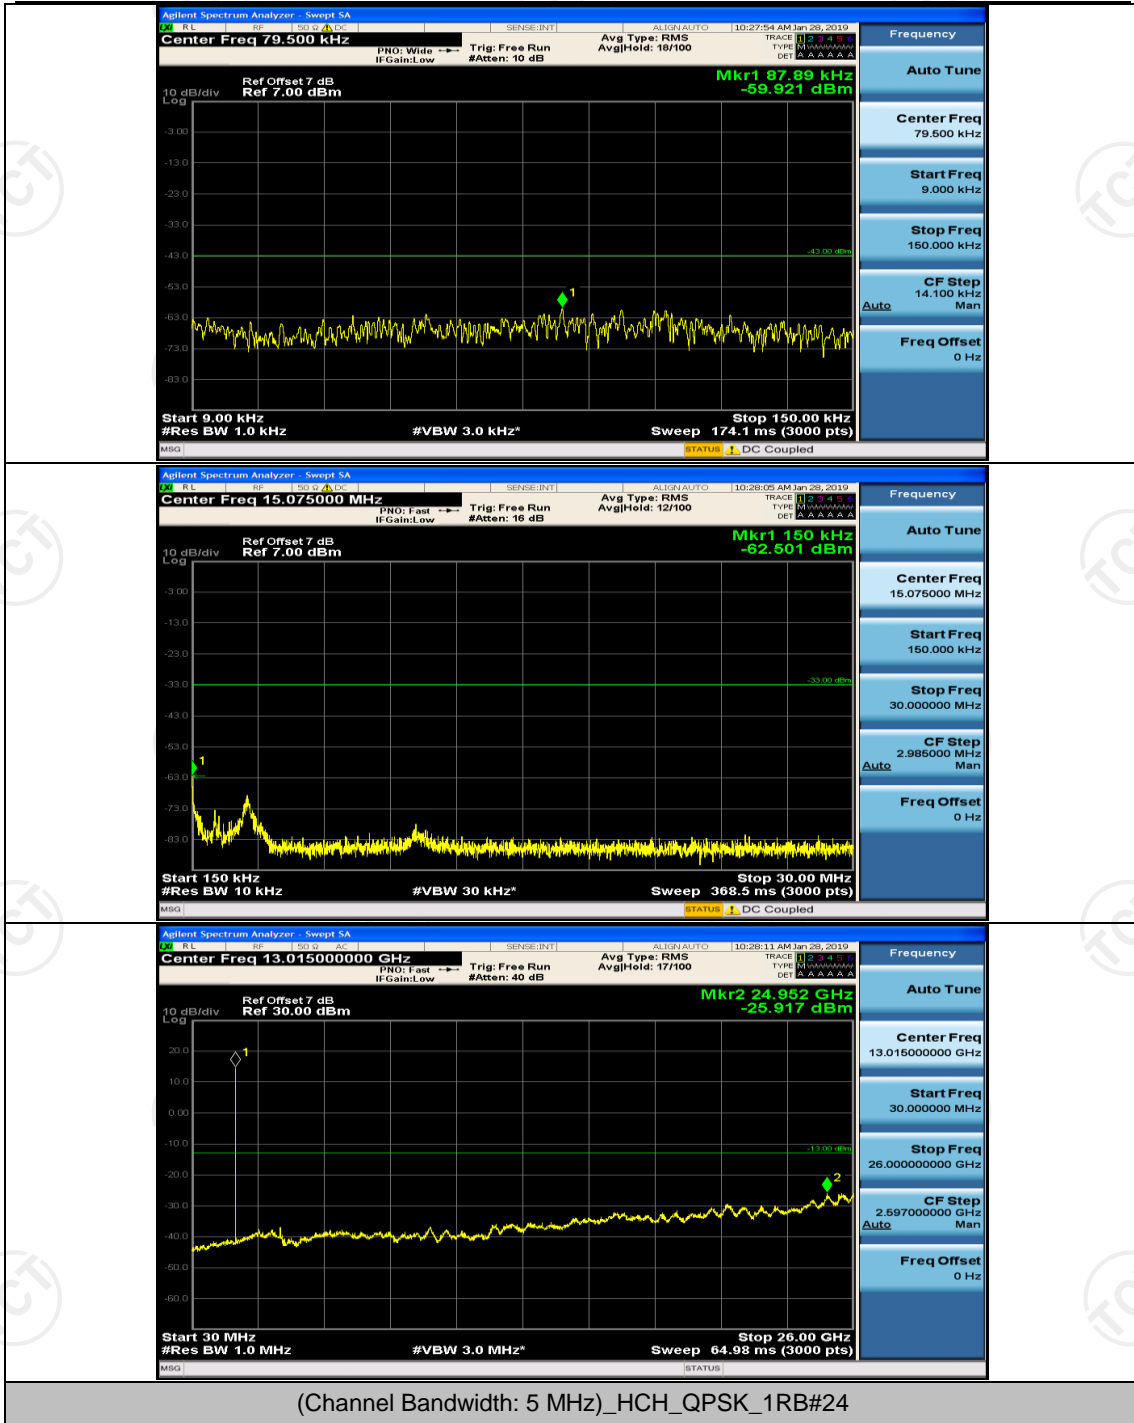

Channel Bandwidth: 5 MHz

(Channel Bandwidth: 5 MHz)_MCH_QPSK_1RB#0

(Channel Bandwidth: 5 MHz)_MCH_QPSK_1RB#12

(Channel Bandwidth: 5 MHz)_HCH_QPSK_1RB#0

(Channel Bandwidth: 5 MHz)_HCH_QPSK_1RB#12

(Channel Bandwidth: 5 MHz)_LCH_16QAM_1RB#0