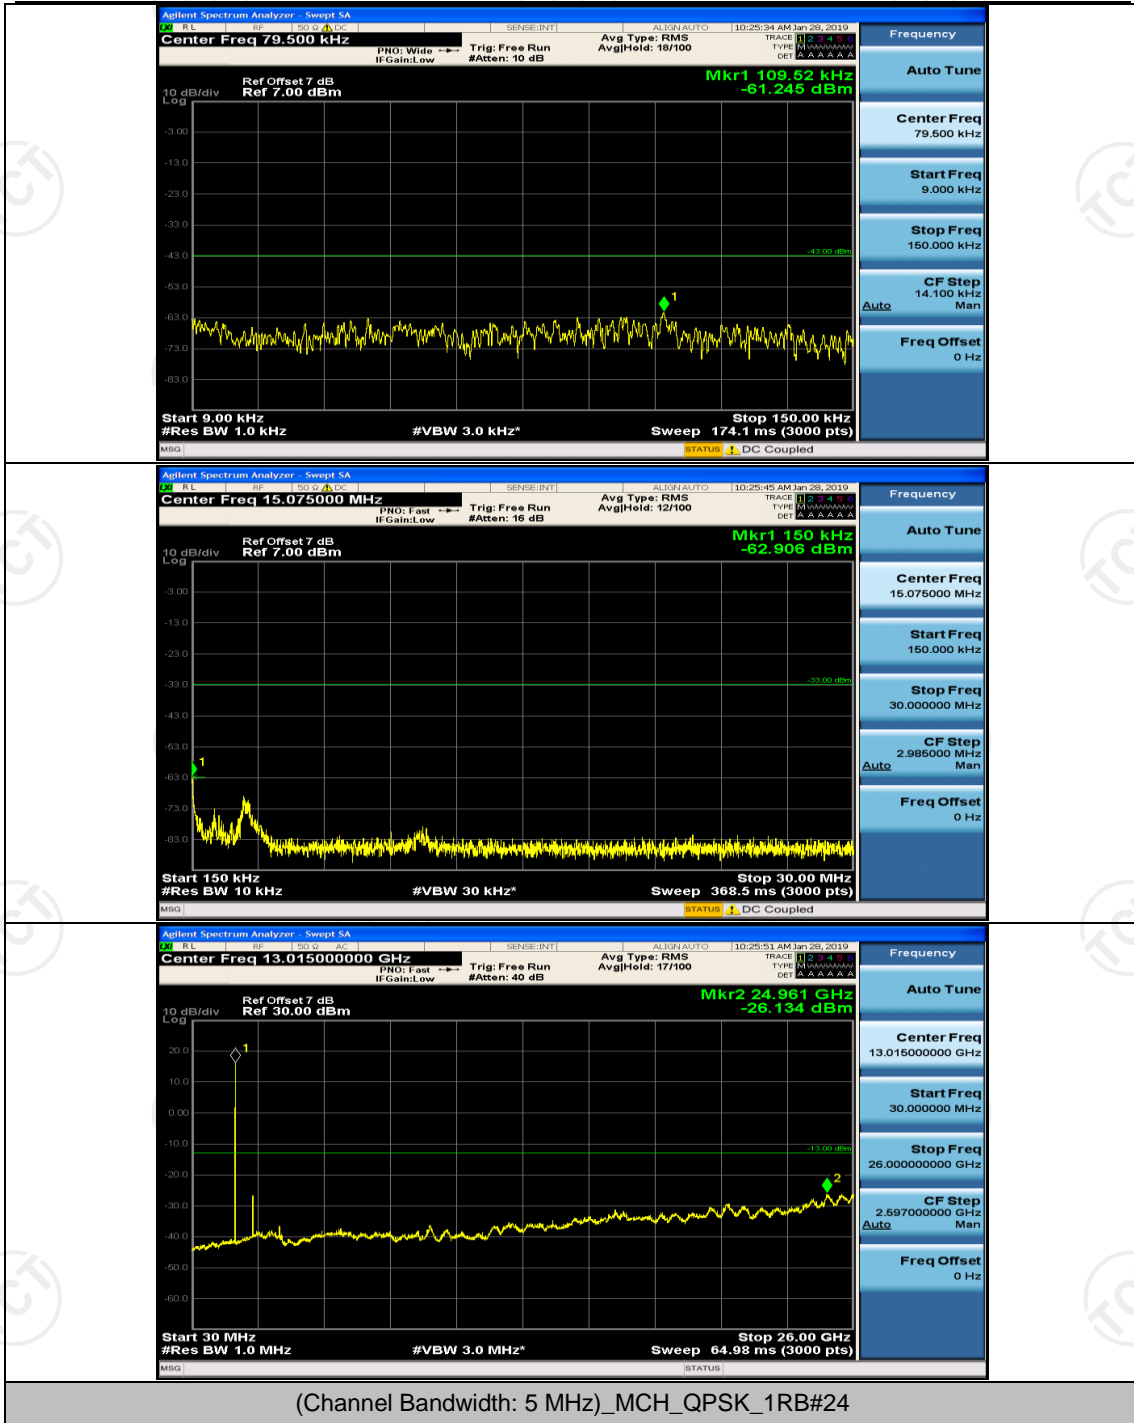

Channel Bandwidth: 5 MHz

(Channel Bandwidth: 5 MHz)_MCH_QPSK_1RB#0

(Channel Bandwidth: 5 MHz)_MCH_QPSK_1RB#12

(Channel Bandwidth: 5 MHz)_HCH_QPSK_1RB#0

(Channel Bandwidth: 5 MHz)_HCH_QPSK_1RB#12

(Channel Bandwidth: 5 MHz)_LCH_16QAM_1RB#0