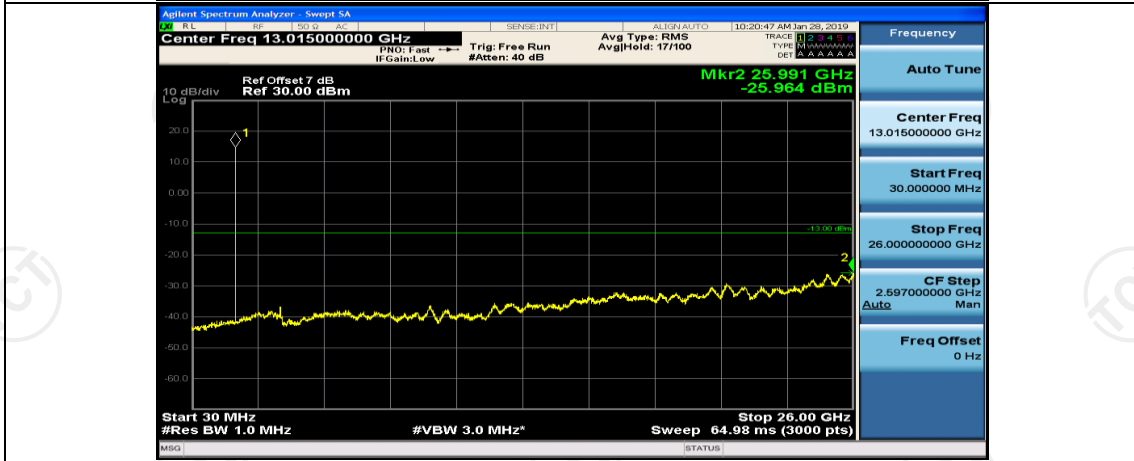

Channel Bandwidth: 3 MHz

(Channel Bandwidth: 3 MHz)_MCH_QPSK_1RB#0

(Channel Bandwidth: 3 MHz)_MCH_QPSK_1RB#7

(Channel Bandwidth: 3 MHz)_HCH_QPSK_1RB#0

(Channel Bandwidth: 3 MHz)_HCH_QPSK_1RB#7

(Channel Bandwidth: 3 MHz)_LCH_16QAM_1RB#0

(Channel Bandwidth: 3 MHz)_LCH_16QAM_1RB#7

(Channel Bandwidth: 3 MHz)_MCH_16QAM_1RB#0

(Channel Bandwidth: 3 MHz)_MCH_16QAM_1RB#7

(Channel Bandwidth: 3 MHz)_HCH_16QAM_1RB#0

(Channel Bandwidth: 3 MHz)_HCH_16QAM_1RB#7