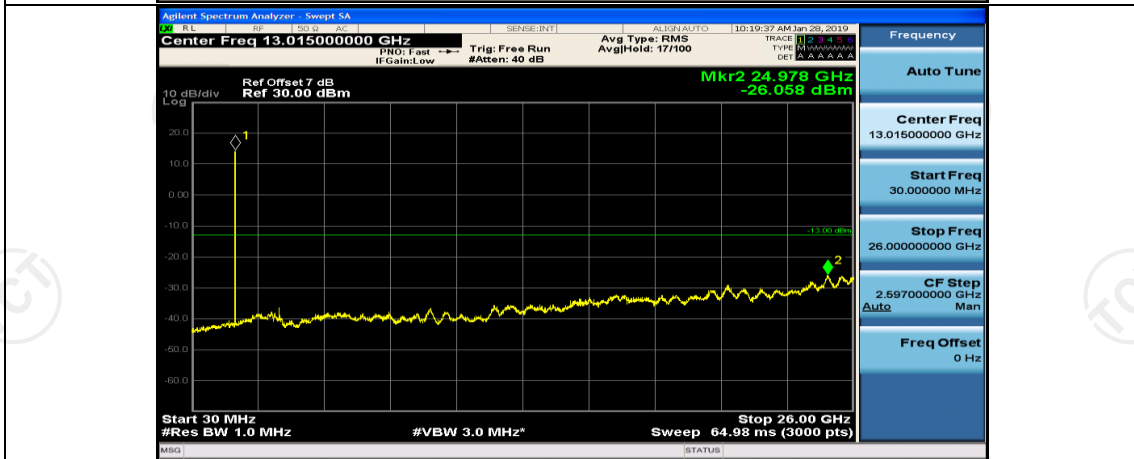

Channel Bandwidth: 3 MHz

(Channel Bandwidth: 3 MHz)_MCH_QPSK_1RB#0

(Channel Bandwidth: 3 MHz)_MCH_QPSK_1RB#7

(Channel Bandwidth: 3 MHz)_HCH_QPSK_1RB#0

(Channel Bandwidth: 3 MHz)_HCH_QPSK_1RB#7

(Channel Bandwidth: 3 MHz)_LCH_16QAM_1RB#0

(Channel Bandwidth: 3 MHz)_LCH_16QAM_1RB#7

(Channel Bandwidth: 3 MHz)_MCH_16QAM_1RB#0

(Channel Bandwidth: 3 MHz)_MCH_16QAM_1RB#7

(Channel Bandwidth: 3 MHz)_HCH_16QAM_1RB#0

(Channel Bandwidth: 3 MHz)_HCH_16QAM_1RB#7