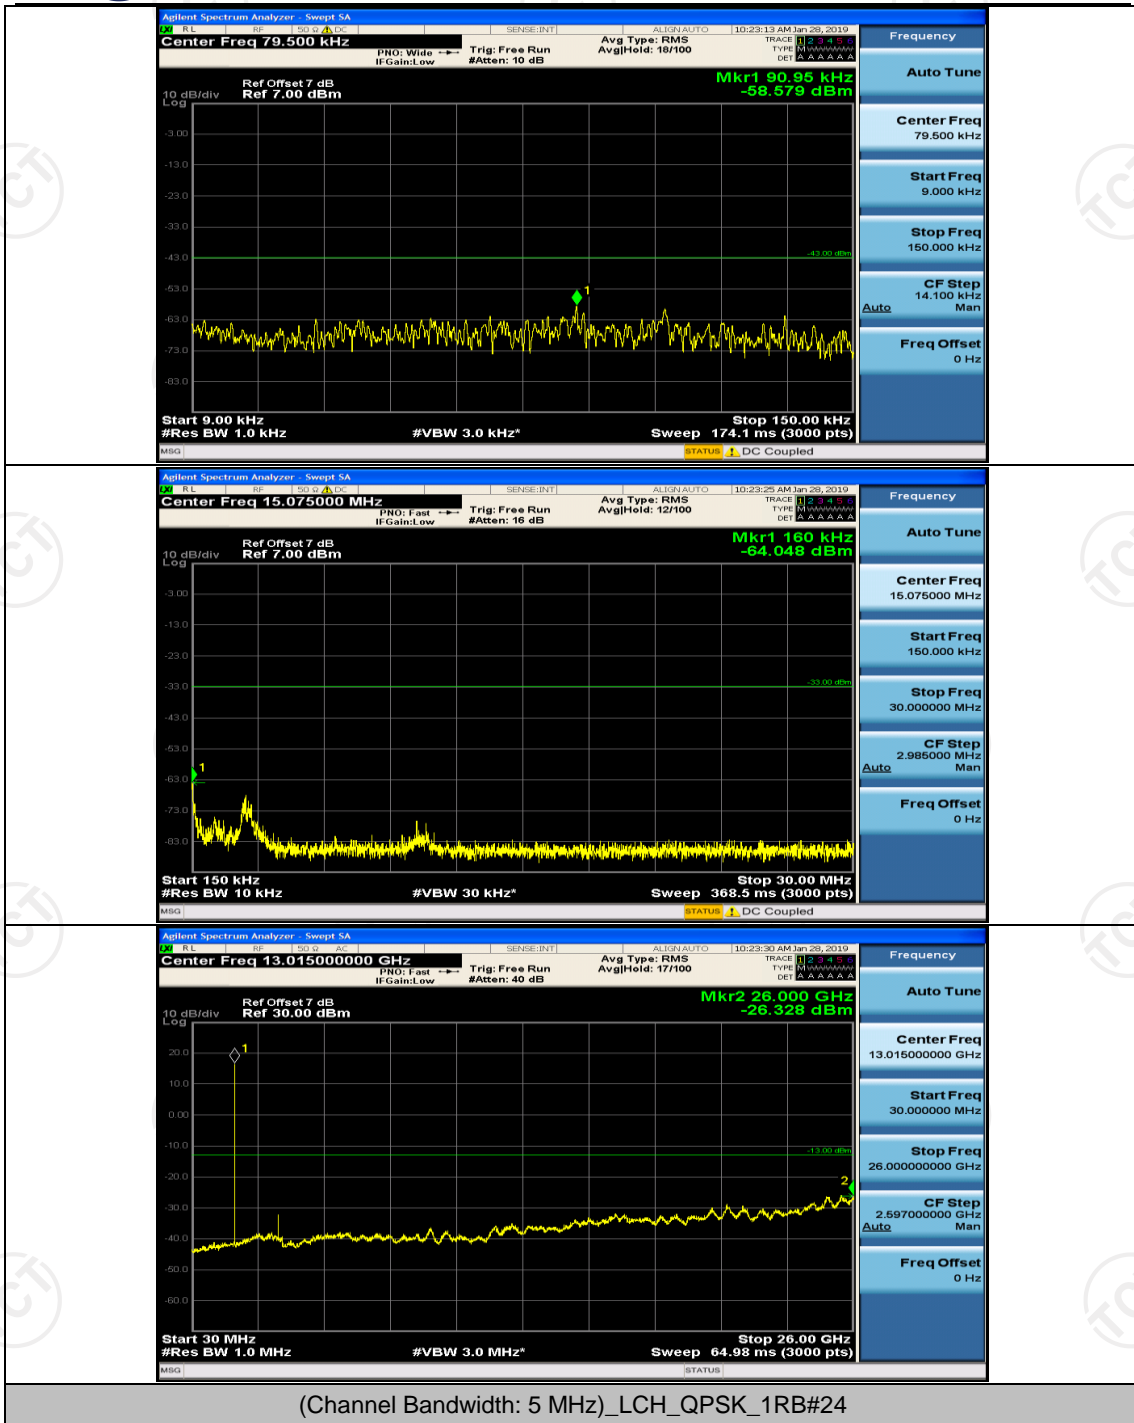

Channel Bandwidth: 3 MHz

(Channel Bandwidth: 3 MHz)_MCH_QPSK_1RB#0

(Channel Bandwidth: 3 MHz)_MCH_QPSK_1RB#7

(Channel Bandwidth: 3 MHz)_HCH_QPSK_1RB#0

(Channel Bandwidth: 3 MHz)_HCH_QPSK_1RB#7

(Channel Bandwidth: 3 MHz)_LCH_16QAM_1RB#0

(Channel Bandwidth: 3 MHz)_LCH_16QAM_1RB#7

(Channel Bandwidth: 3 MHz)_MCH_16QAM_1RB#0

(Channel Bandwidth: 3 MHz)_MCH_16QAM_1RB#7

(Channel Bandwidth: 3 MHz)_HCH_16QAM_1RB#0

(Channel Bandwidth: 3 MHz)_HCH_16QAM_1RB#7

Channel Bandwidth: 5 MHz

(Channel Bandwidth: 5 MHz)_MCH_QPSK_1RB#0

(Channel Bandwidth: 5 MHz)_MCH_QPSK_1RB#12

(Channel Bandwidth: 5 MHz)_HCH_QPSK_1RB#0

(Channel Bandwidth: 5 MHz)_HCH_QPSK_1RB#12

(Channel Bandwidth: 5 MHz)_LCH_16QAM_1RB#0