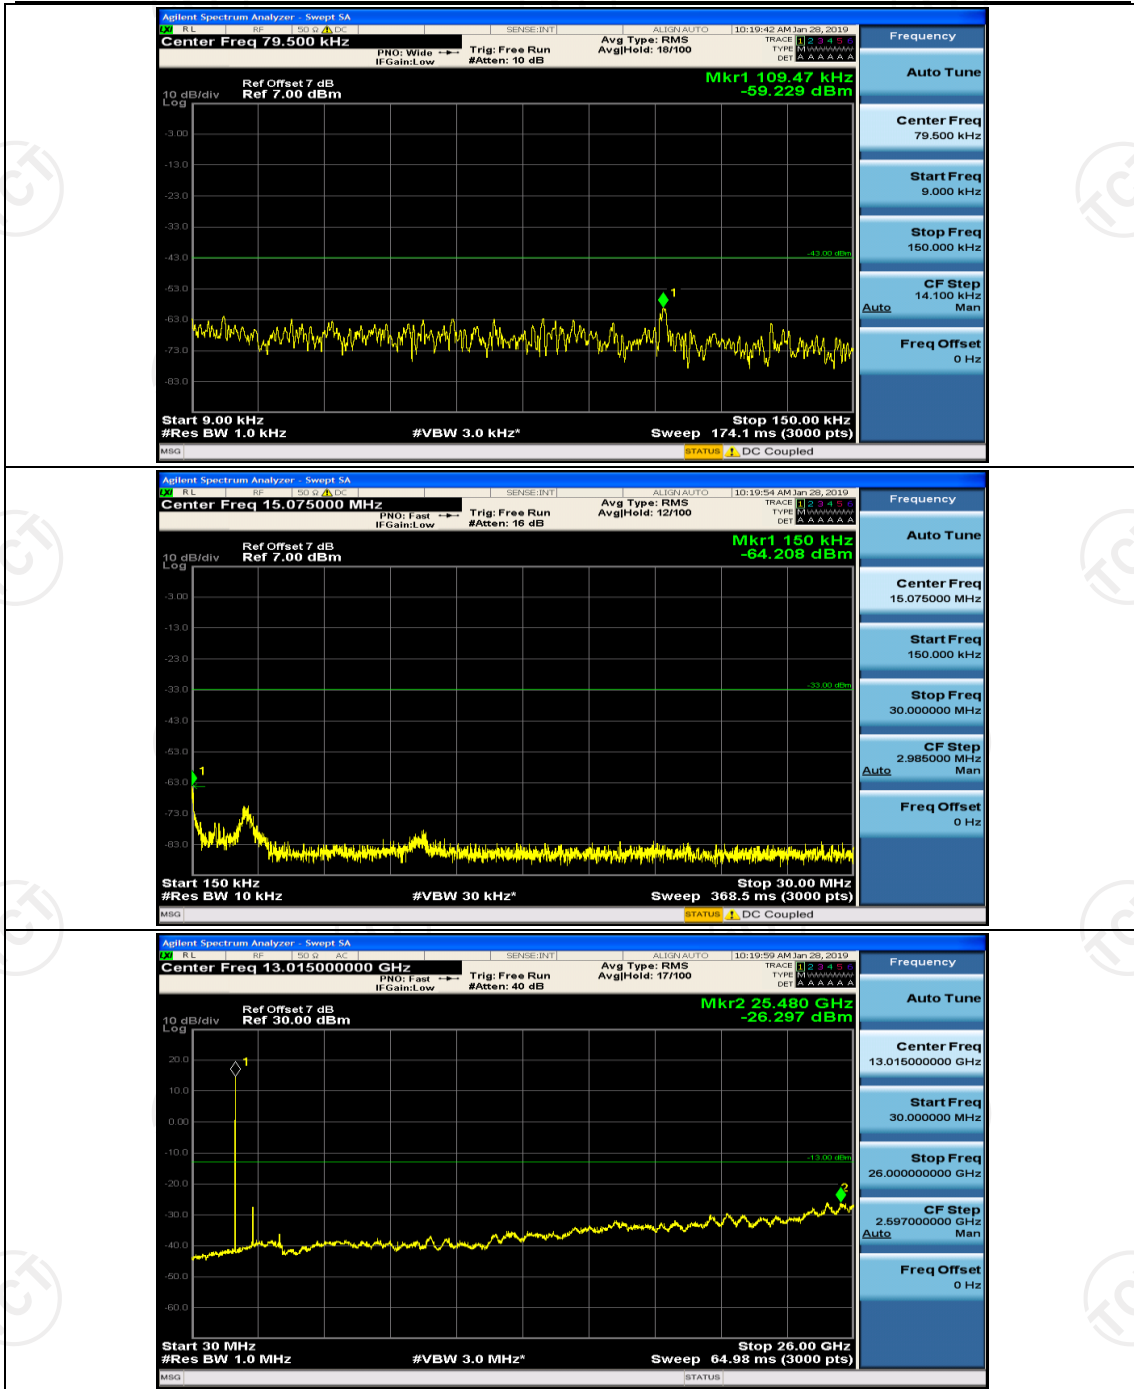

Channel Bandwidth: 3 MHz

(Channel Bandwidth: 3 MHz)_MCH_QPSK_1RB#0

(Channel Bandwidth: 3 MHz)_MCH_QPSK_1RB#7

(Channel Bandwidth: 3 MHz)_HCH_QPSK_1RB#0

(Channel Bandwidth: 3 MHz)_HCH_QPSK_1RB#7

(Channel Bandwidth: 3 MHz)_LCH_16QAM_1RB#0

(Channel Bandwidth: 3 MHz)_LCH_16QAM_1RB#7

(Channel Bandwidth: 3 MHz)_MCH_16QAM_1RB#0

(Channel Bandwidth: 3 MHz)_MCH_16QAM_1RB#7

(Channel Bandwidth: 3 MHz)_HCH_16QAM_1RB#0

(Channel Bandwidth: 3 MHz)_HCH_16QAM_1RB#7

Channel Bandwidth: 5 MHz

(Channel Bandwidth: 5 MHz)_MCH_QPSK_1RB#0

(Channel Bandwidth: 5 MHz)_MCH_QPSK_1RB#12

(Channel Bandwidth: 5 MHz)_HCH_QPSK_1RB#0

(Channel Bandwidth: 5 MHz)_HCH_QPSK_1RB#12

(Channel Bandwidth: 5 MHz)_LCH_16QAM_1RB#0