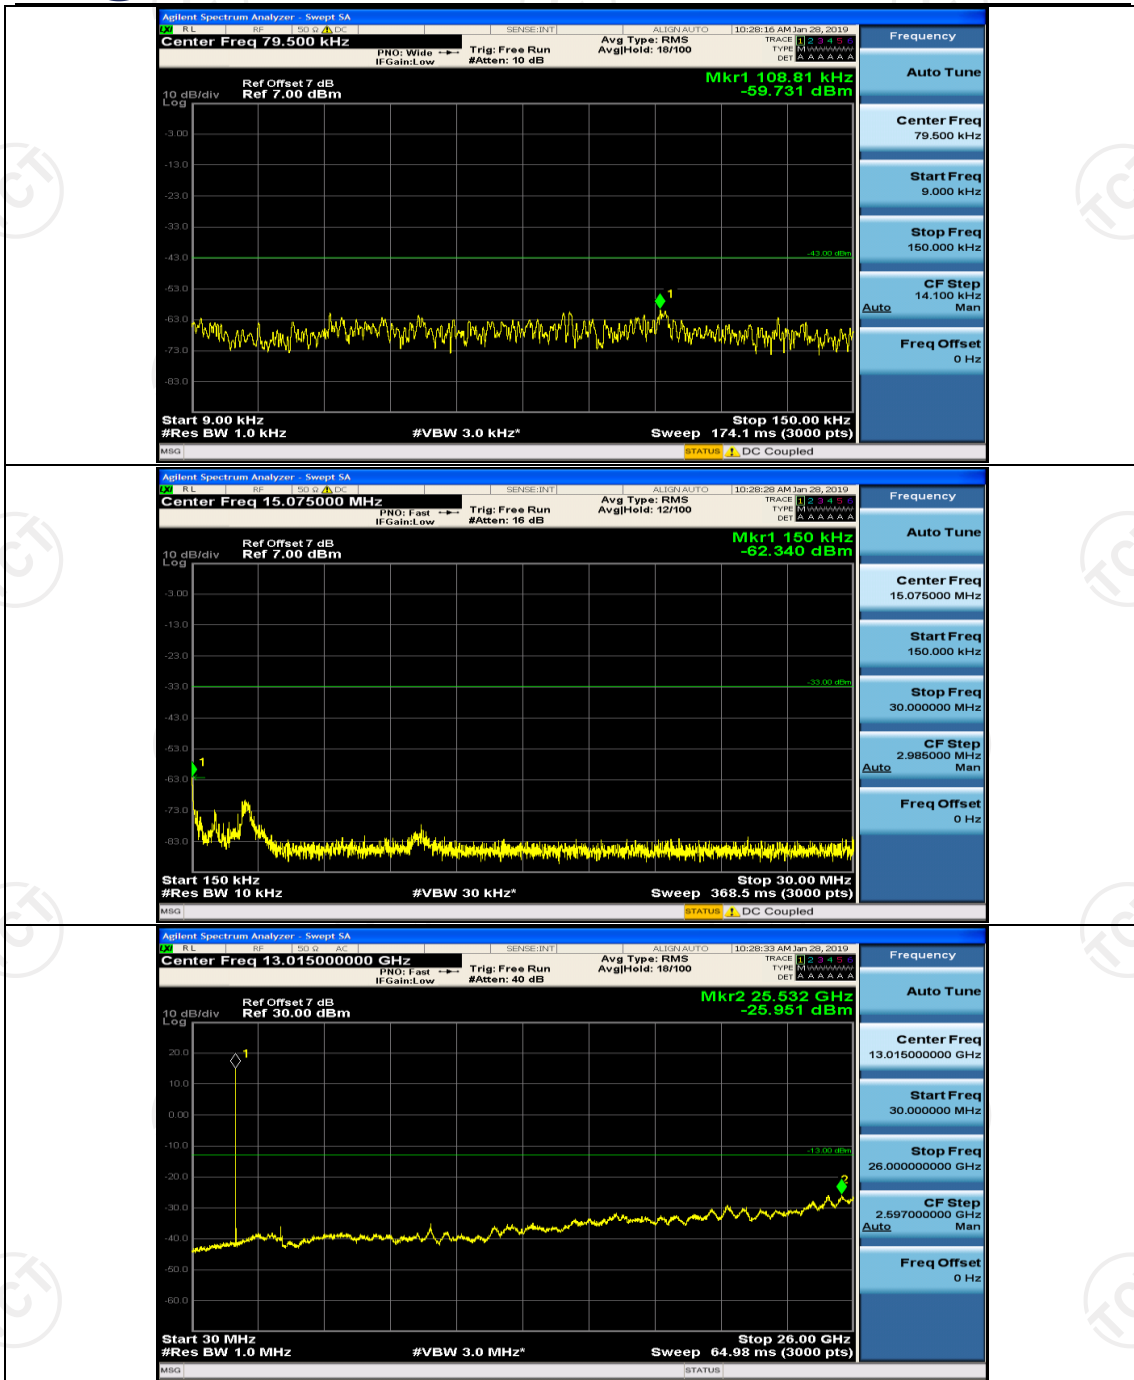

Channel Bandwidth: 5 MHz

(Channel Bandwidth: 5 MHz)_MCH_QPSK_1RB#0

(Channel Bandwidth: 5 MHz)_MCH_QPSK_1RB#12

(Channel Bandwidth: 5 MHz)_HCH_QPSK_1RB#0

(Channel Bandwidth: 5 MHz)_HCH_QPSK_1RB#12

(Channel Bandwidth: 5 MHz)_LCH_16QAM_1RB#0

(Channel Bandwidth: 5 MHz)_LCH_16QAM_1RB#12

(Channel Bandwidth: 5 MHz)_MCH_16QAM_1RB#0

(Channel Bandwidth: 5 MHz)_MCH_16QAM_1RB#12

(Channel Bandwidth: 5 MHz)_HCH_16QAM_1RB#0

(Channel Bandwidth: 5 MHz)_HCH_16QAM_1RB#12