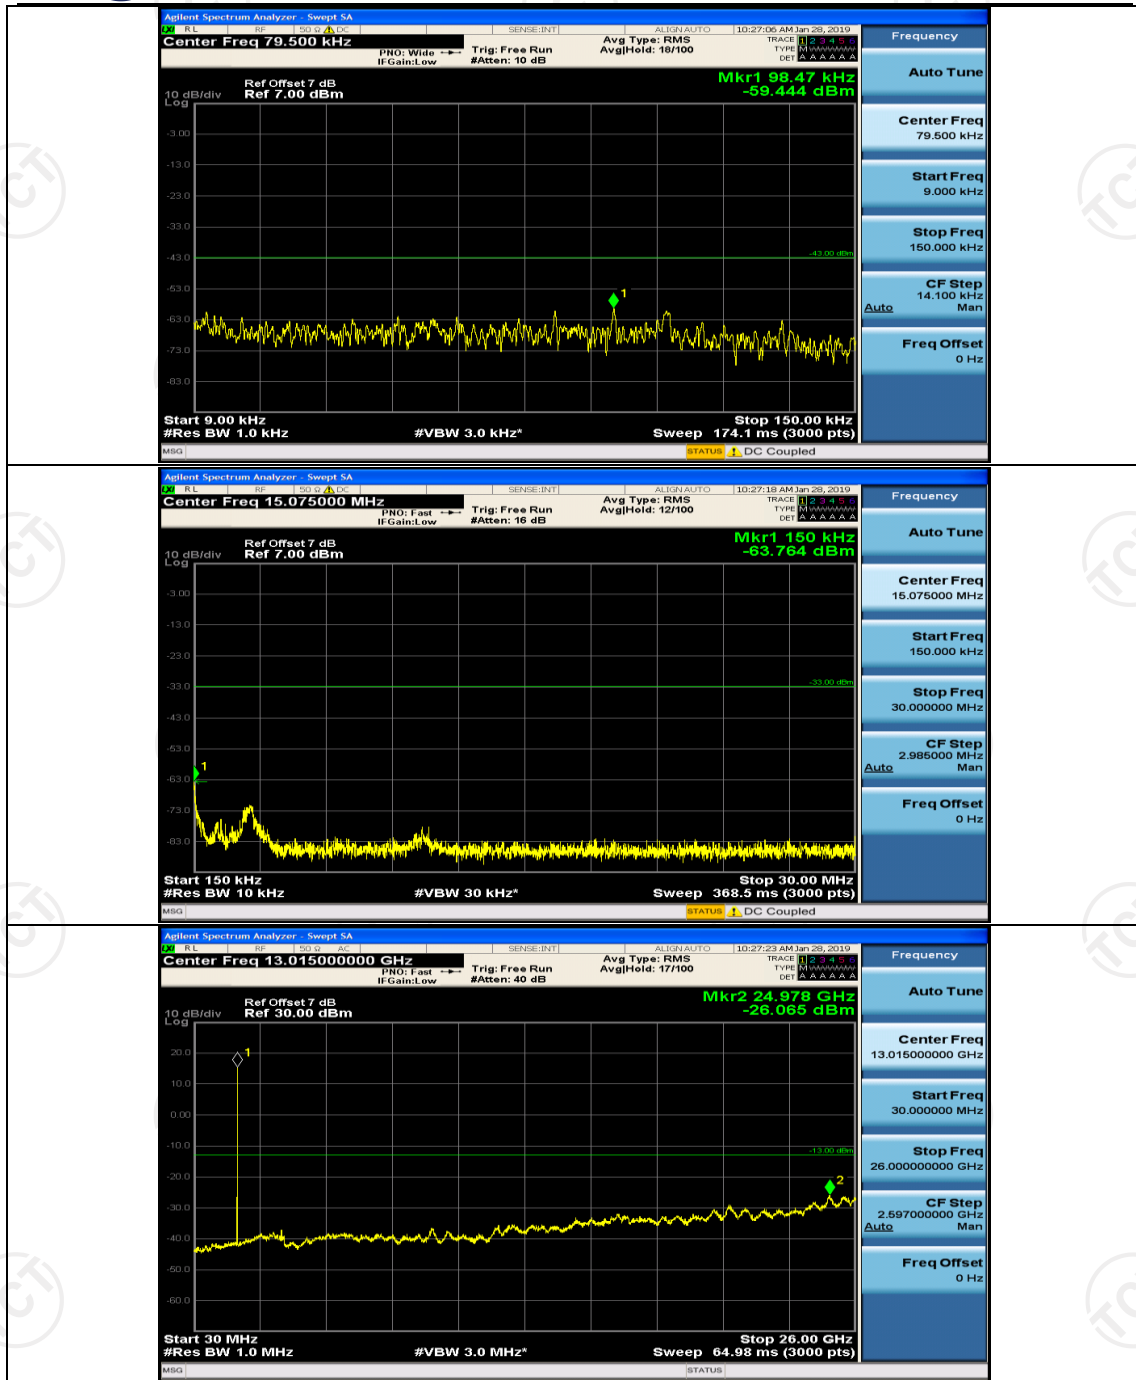

Channel Bandwidth: 3 MHz

(Channel Bandwidth: 3 MHz)_MCH_QPSK_1RB#0

(Channel Bandwidth: 3 MHz)_MCH_QPSK_1RB#7

(Channel Bandwidth: 3 MHz)_HCH_QPSK_1RB#0

(Channel Bandwidth: 3 MHz)_HCH_QPSK_1RB#7

(Channel Bandwidth: 3 MHz)_LCH_16QAM_1RB#0

Channel Bandwidth: 5 MHz

(Channel Bandwidth: 5 MHz)_MCH_QPSK_1RB#0

(Channel Bandwidth: 5 MHz)_MCH_QPSK_1RB#12

(Channel Bandwidth: 5 MHz)_HCH_QPSK_1RB#0

(Channel Bandwidth: 5 MHz)_HCH_QPSK_1RB#12

(Channel Bandwidth: 5 MHz)_LCH_16QAM_1RB#0

(Channel Bandwidth: 5 MHz)_LCH_16QAM_1RB#12

(Channel Bandwidth: 5 MHz)_MCH_16QAM_1RB#0

(Channel Bandwidth: 5 MHz)_MCH_16QAM_1RB#12

(Channel Bandwidth: 5 MHz)_HCH_16QAM_1RB#0

(Channel Bandwidth: 5 MHz)_HCH_16QAM_1RB#12