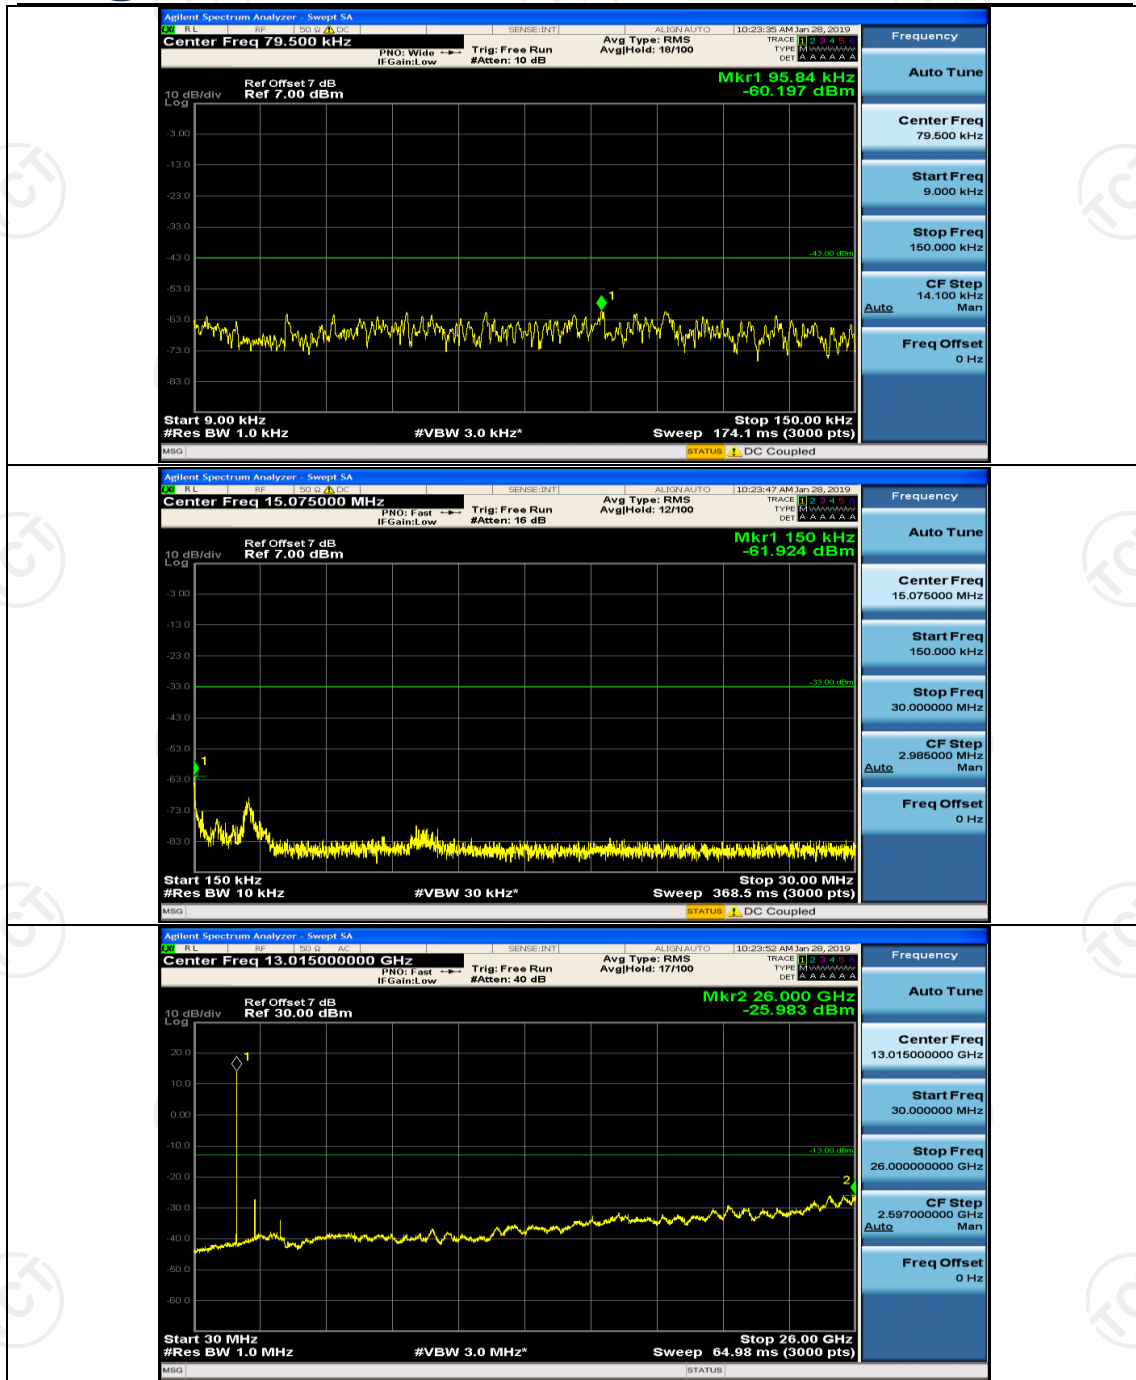

Channel Bandwidth: 3 MHz

(Channel Bandwidth: 3 MHz)_MCH_QPSK_1RB#0

(Channel Bandwidth: 3 MHz)_MCH_QPSK_1RB#7

(Channel Bandwidth: 3 MHz)_HCH_QPSK_1RB#0

(Channel Bandwidth: 3 MHz)_HCH_QPSK_1RB#7

(Channel Bandwidth: 3 MHz)_LCH_16QAM_1RB#0

(Channel Bandwidth: 3 MHz)_LCH_16QAM_1RB#7

(Channel Bandwidth: 3 MHz)_MCH_16QAM_1RB#0

(Channel Bandwidth: 3 MHz)_MCH_16QAM_1RB#7

(Channel Bandwidth: 3 MHz)_HCH_16QAM_1RB#0

(Channel Bandwidth: 3 MHz)_HCH_16QAM_1RB#7

Channel Bandwidth: 5 MHz

(Channel Bandwidth: 5 MHz)_MCH_QPSK_1RB#0

(Channel Bandwidth: 5 MHz)_MCH_QPSK_1RB#12

(Channel Bandwidth: 5 MHz)_HCH_QPSK_1RB#0

(Channel Bandwidth: 5 MHz)_HCH_QPSK_1RB#12

(Channel Bandwidth: 5 MHz)_LCH_16QAM_1RB#0