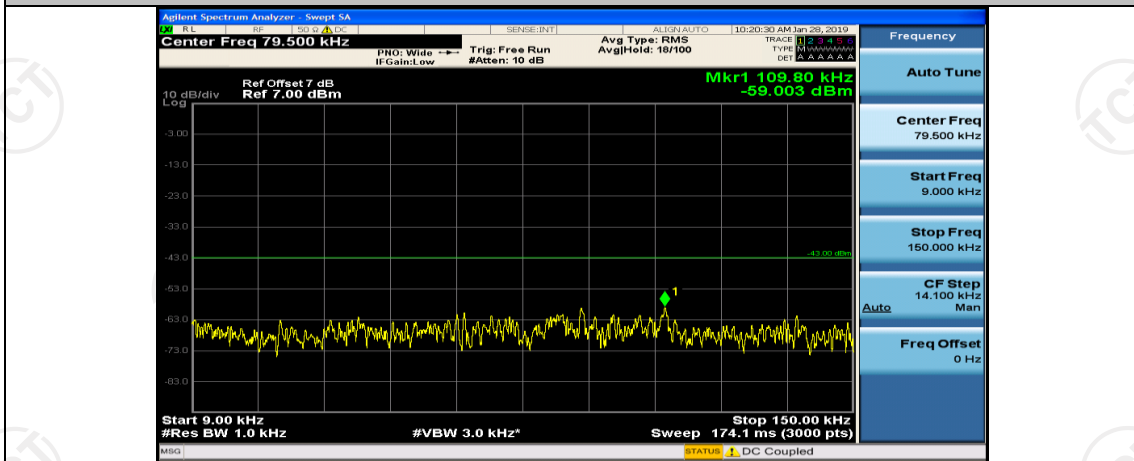

Channel Bandwidth: 3 MHz

(Channel Bandwidth: 3 MHz)_MCH_QPSK_1RB#0

(Channel Bandwidth: 3 MHz)_MCH_QPSK_1RB#7

(Channel Bandwidth: 3 MHz)_HCH_QPSK_1RB#0

(Channel Bandwidth: 3 MHz)_HCH_QPSK_1RB#7

(Channel Bandwidth: 3 MHz)_LCH_16QAM_1RB#0

(Channel Bandwidth: 3 MHz)_LCH_16QAM_1RB#7

(Channel Bandwidth: 3 MHz)_MCH_16QAM_1RB#0

(Channel Bandwidth: 3 MHz)_MCH_16QAM_1RB#7

(Channel Bandwidth: 3 MHz)_HCH_16QAM_1RB#0

(Channel Bandwidth: 3 MHz)_HCH_16QAM_1RB#7