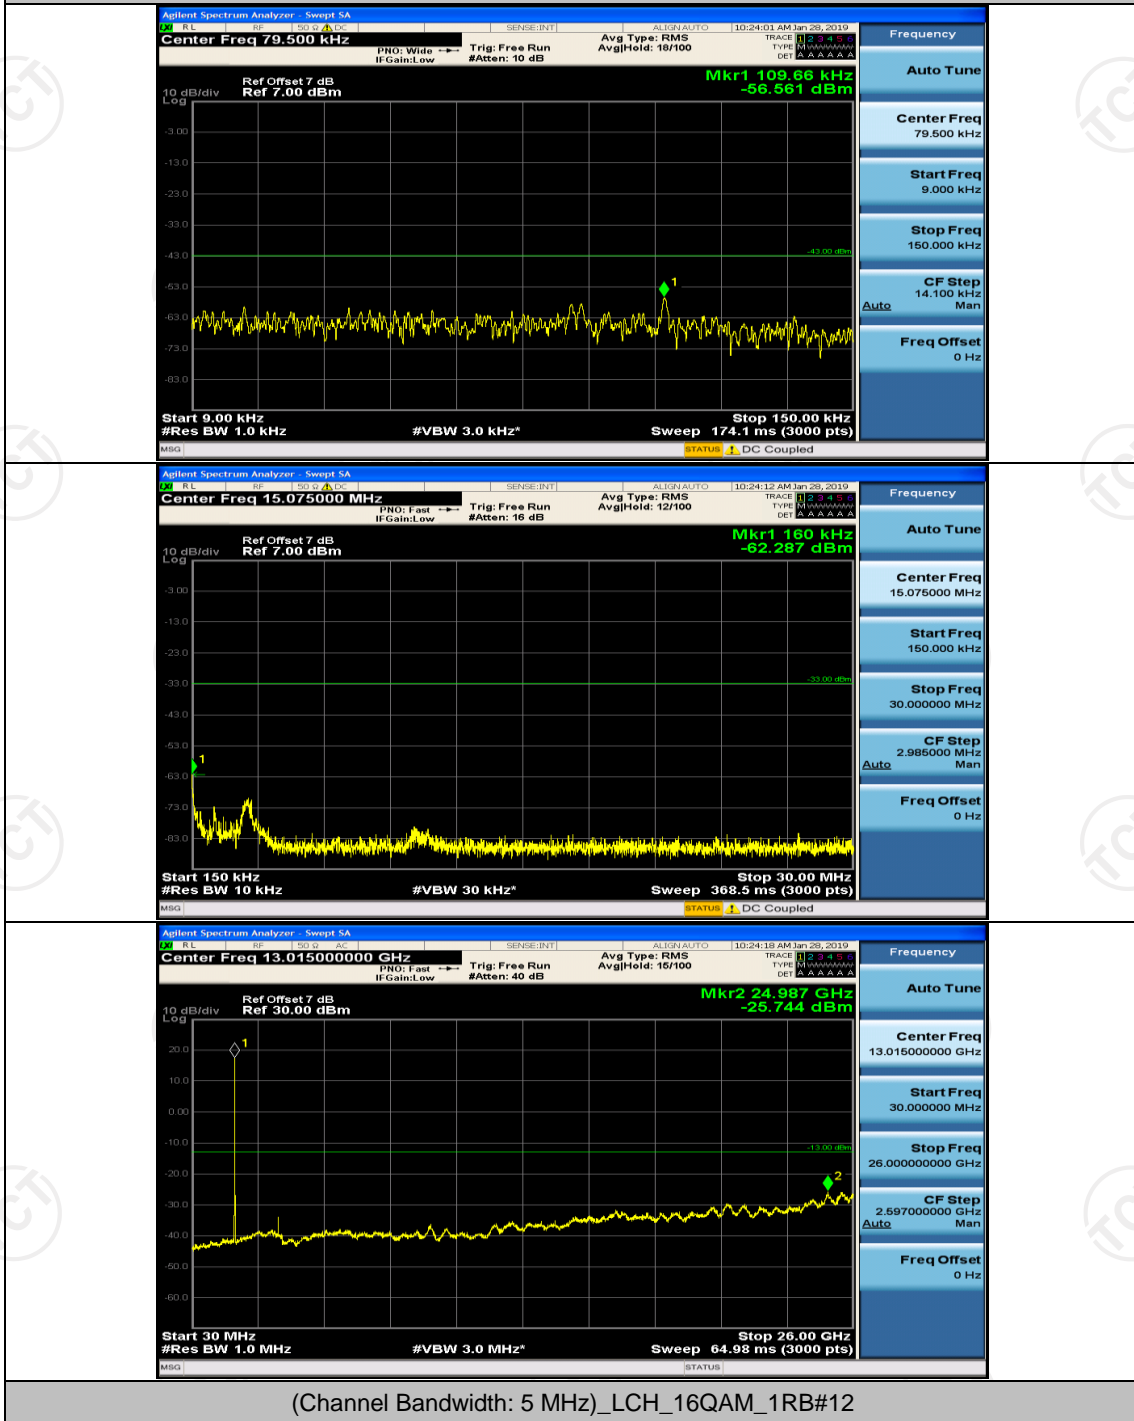

Channel Bandwidth: 5 MHz

(Channel Bandwidth: 5 MHz)_MCH_QPSK_1RB#0

(Channel Bandwidth: 5 MHz)_MCH_QPSK_1RB#12

(Channel Bandwidth: 5 MHz)_HCH_QPSK_1RB#0

(Channel Bandwidth: 5 MHz)_HCH_QPSK_1RB#12

(Channel Bandwidth: 5 MHz)_LCH_16QAM_1RB#0

(Channel Bandwidth: 5 MHz)_LCH_16QAM_1RB#12

(Channel Bandwidth: 5 MHz)_MCH_16QAM_1RB#0

(Channel Bandwidth: 5 MHz)_MCH_16QAM_1RB#12

(Channel Bandwidth: 5 MHz)_HCH_16QAM_1RB#0

(Channel Bandwidth: 5 MHz)_HCH_16QAM_1RB#12