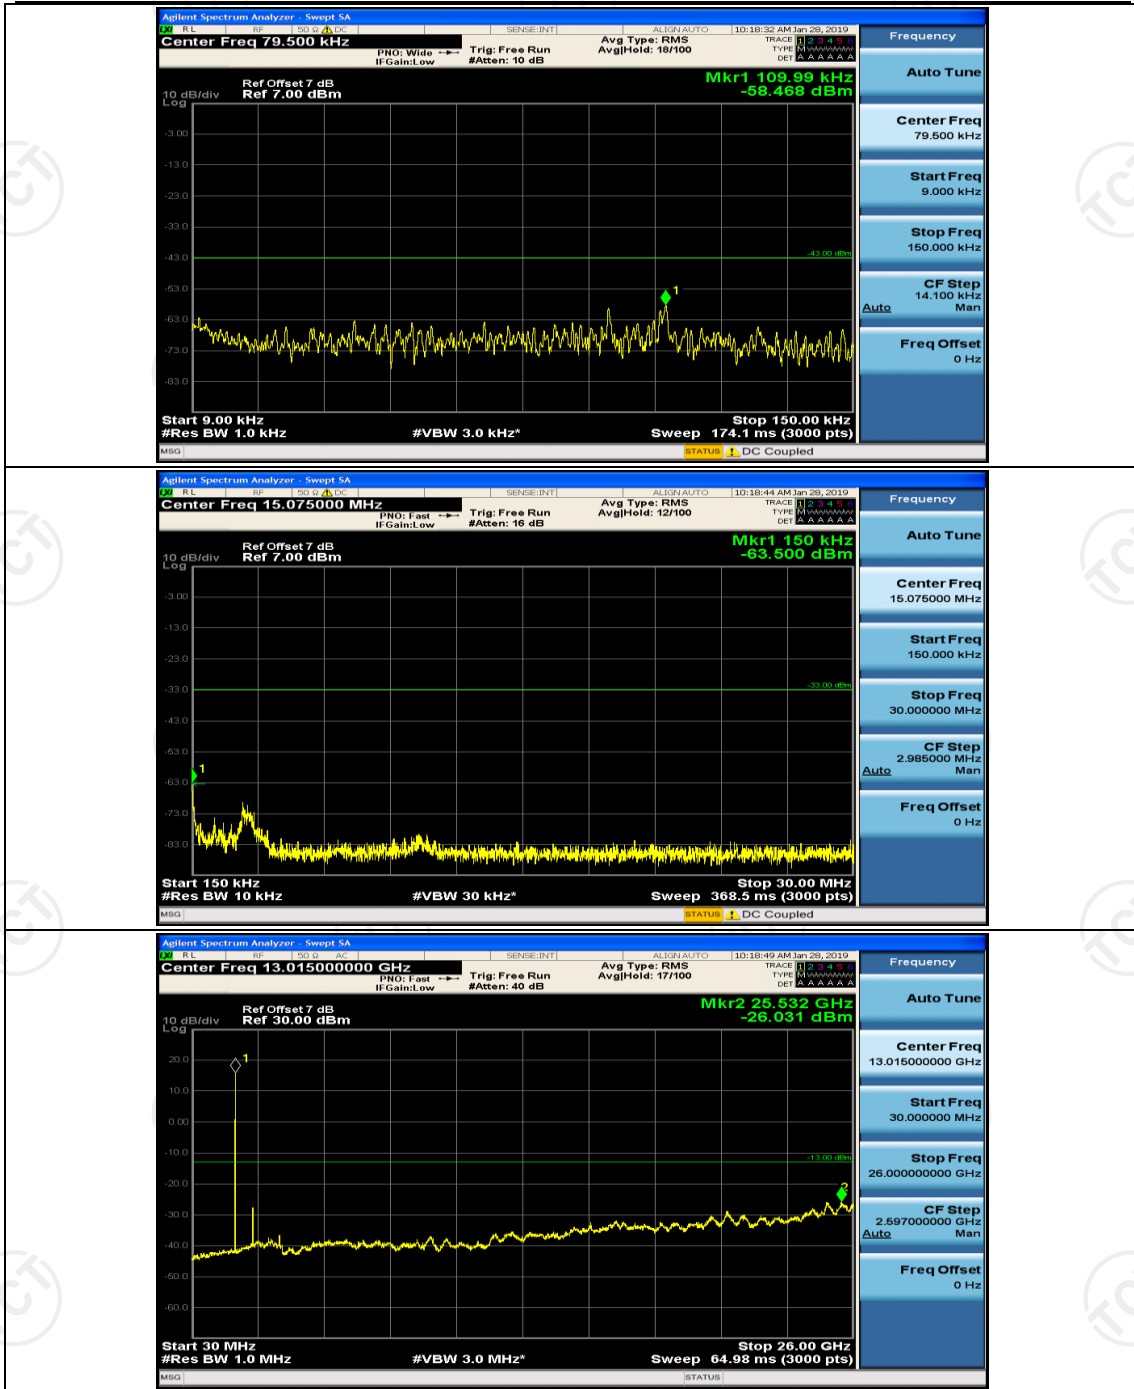

Channel Bandwidth: 3 MHz

(Channel Bandwidth: 3 MHz)_MCH_QPSK_1RB#0

(Channel Bandwidth: 3 MHz)_MCH_QPSK_1RB#7

(Channel Bandwidth: 3 MHz)_HCH_QPSK_1RB#0

(Channel Bandwidth: 3 MHz)_HCH_QPSK_1RB#7

(Channel Bandwidth: 3 MHz)_LCH_16QAM_1RB#0

(Channel Bandwidth: 3 MHz)_LCH_16QAM_1RB#7

(Channel Bandwidth: 3 MHz)_MCH_16QAM_1RB#0

(Channel Bandwidth: 3 MHz)_MCH_16QAM_1RB#7

(Channel Bandwidth: 3 MHz)_HCH_16QAM_1RB#0

(Channel Bandwidth: 3 MHz)_HCH_16QAM_1RB#7

Channel Bandwidth: 5 MHz

(Channel Bandwidth: 5 MHz)_MCH_QPSK_1RB#0

(Channel Bandwidth: 5 MHz)_MCH_QPSK_1RB#12

(Channel Bandwidth: 5 MHz)_HCH_QPSK_1RB#0

(Channel Bandwidth: 5 MHz)_HCH_QPSK_1RB#12

(Channel Bandwidth: 5 MHz)_LCH_16QAM_1RB#0