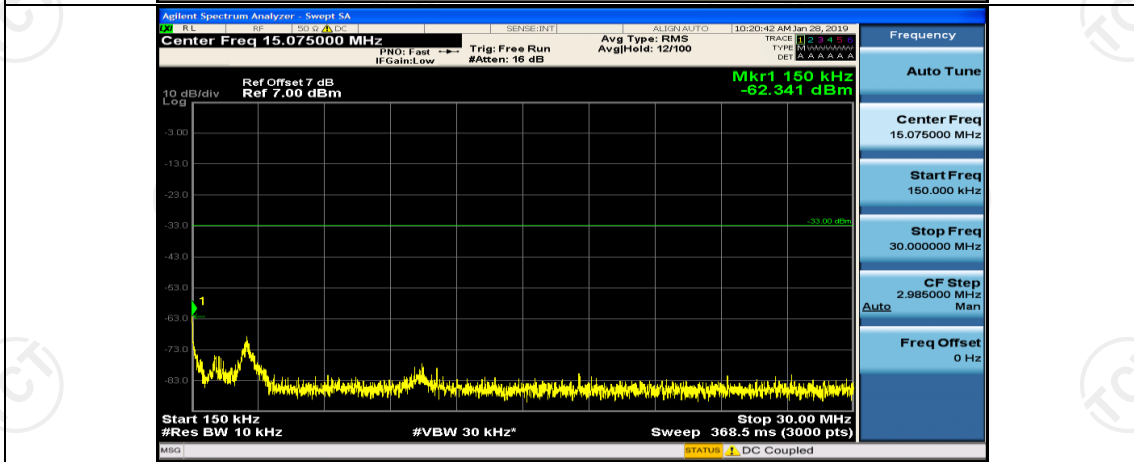

Channel Bandwidth: 3 MHz

(Channel Bandwidth: 3 MHz)_MCH_QPSK_1RB#0

(Channel Bandwidth: 3 MHz)_MCH_QPSK_1RB#7

(Channel Bandwidth: 3 MHz)_HCH_QPSK_1RB#0

(Channel Bandwidth: 3 MHz)_HCH_QPSK_1RB#7

(Channel Bandwidth: 3 MHz)_LCH_16QAM_1RB#0

(Channel Bandwidth: 3 MHz)_LCH_16QAM_1RB#7

(Channel Bandwidth: 3 MHz)_MCH_16QAM_1RB#0

(Channel Bandwidth: 3 MHz)_MCH_16QAM_1RB#7

(Channel Bandwidth: 3 MHz)_HCH_16QAM_1RB#0

(Channel Bandwidth: 3 MHz)_HCH_16QAM_1RB#7