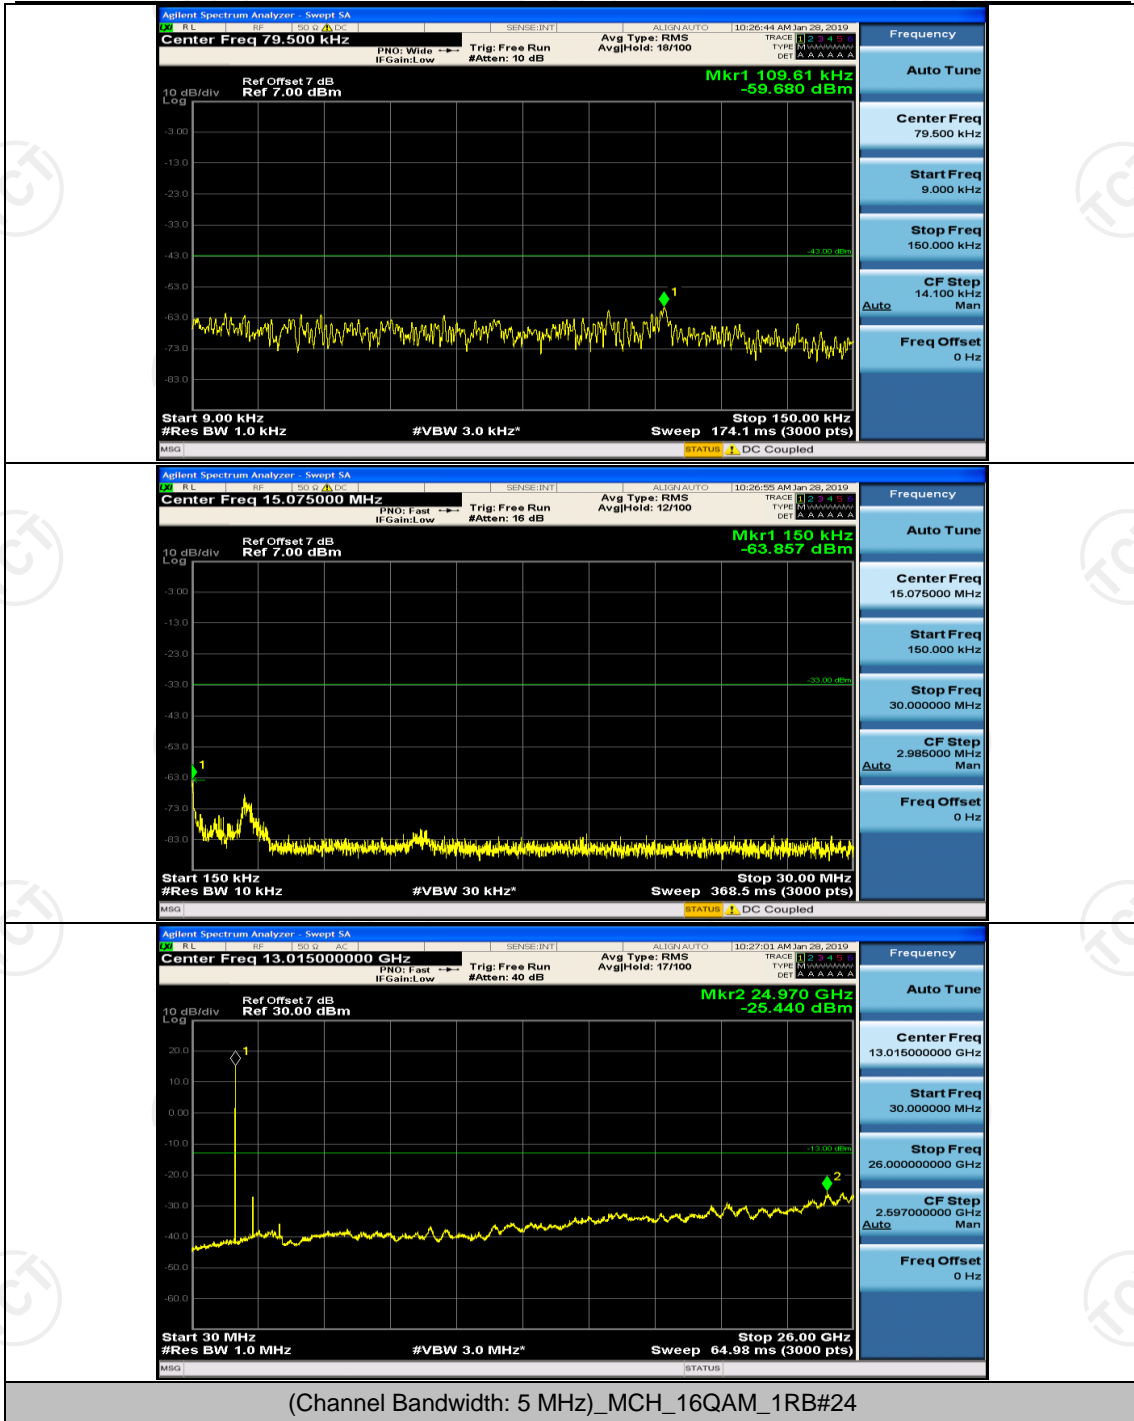

Channel Bandwidth: 3 MHz

(Channel Bandwidth: 3 MHz)_MCH_QPSK_1RB#0

(Channel Bandwidth: 3 MHz)_MCH_QPSK_1RB#7

(Channel Bandwidth: 3 MHz)_HCH_QPSK_1RB#0

(Channel Bandwidth: 3 MHz)_HCH_QPSK_1RB#7

(Channel Bandwidth: 3 MHz)_LCH_16QAM_1RB#0

Channel Bandwidth: 5 MHz

(Channel Bandwidth: 5 MHz)_MCH_QPSK_1RB#0

(Channel Bandwidth: 5 MHz)_MCH_QPSK_1RB#12

(Channel Bandwidth: 5 MHz)_HCH_QPSK_1RB#0

(Channel Bandwidth: 5 MHz)_HCH_QPSK_1RB#12

(Channel Bandwidth: 5 MHz)_LCH_16QAM_1RB#0

(Channel Bandwidth: 5 MHz)_LCH_16QAM_1RB#12

(Channel Bandwidth: 5 MHz)_MCH_16QAM_1RB#0

(Channel Bandwidth: 5 MHz)_MCH_16QAM_1RB#12

(Channel Bandwidth: 5 MHz)_HCH_16QAM_1RB#0

(Channel Bandwidth: 5 MHz)_HCH_16QAM_1RB#12