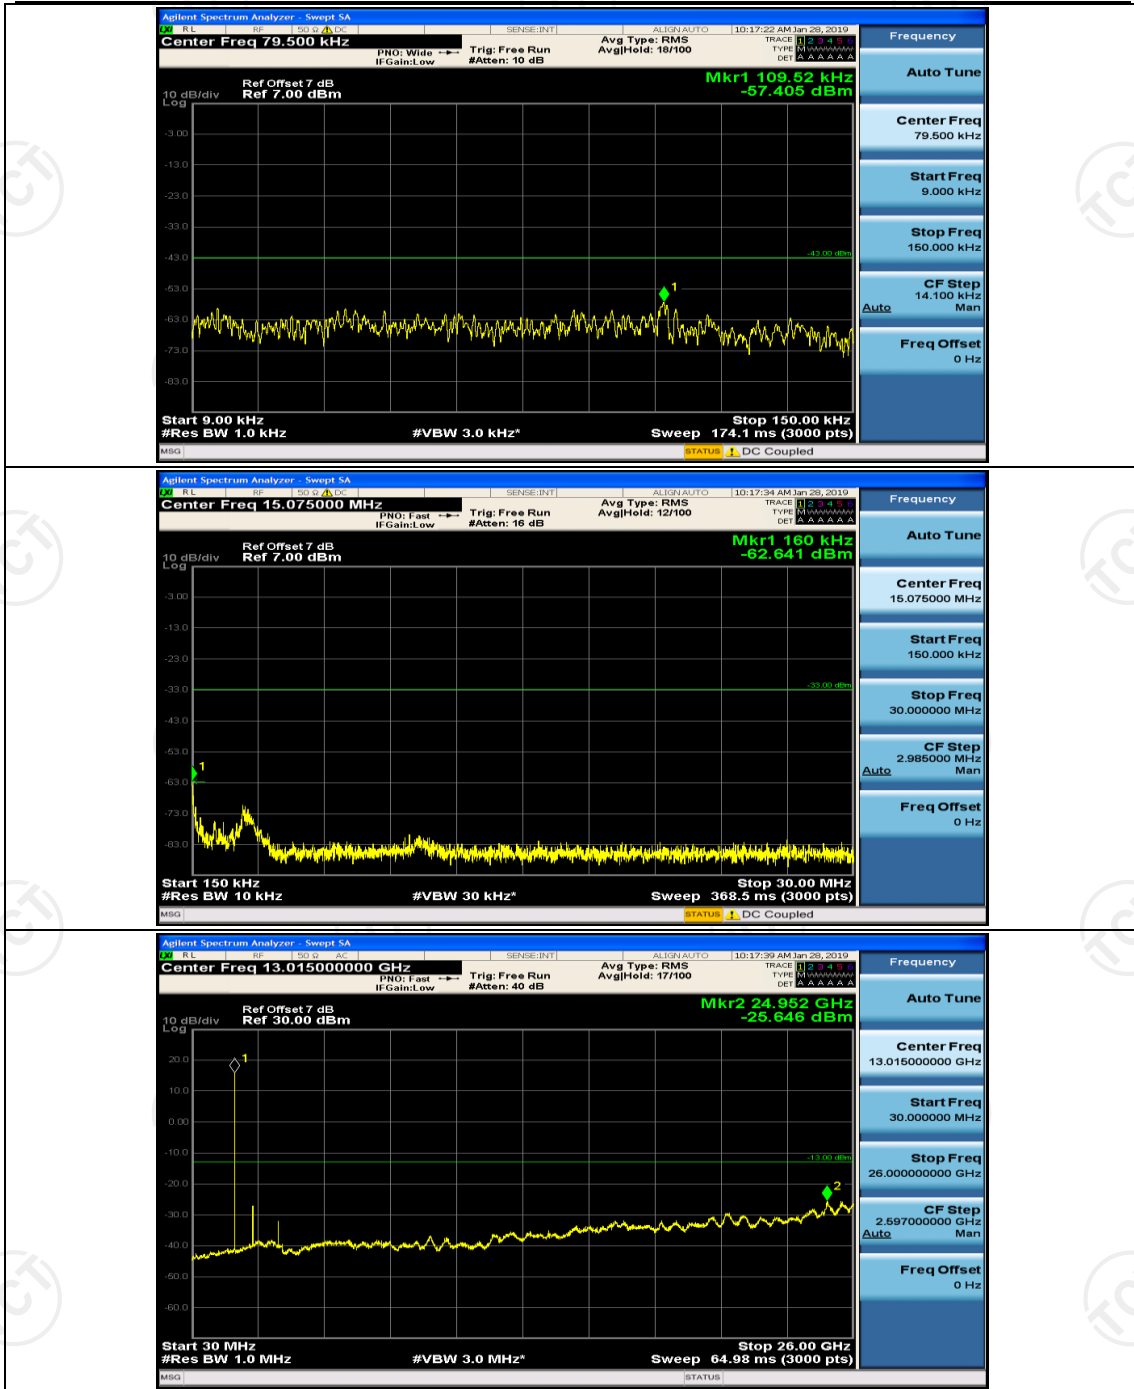

Channel Bandwidth: 3 MHz

(Channel Bandwidth: 3 MHz)_MCH_QPSK_1RB#0

(Channel Bandwidth: 3 MHz)_MCH_QPSK_1RB#7

(Channel Bandwidth: 3 MHz)_HCH_QPSK_1RB#0

(Channel Bandwidth: 3 MHz)_HCH_QPSK_1RB#7

(Channel Bandwidth: 3 MHz)_LCH_16QAM_1RB#0

(Channel Bandwidth: 3 MHz)_LCH_16QAM_1RB#7

(Channel Bandwidth: 3 MHz)_MCH_16QAM_1RB#0

(Channel Bandwidth: 3 MHz)_MCH_16QAM_1RB#7

(Channel Bandwidth: 3 MHz)_HCH_16QAM_1RB#0

(Channel Bandwidth: 3 MHz)_HCH_16QAM_1RB#7

Channel Bandwidth: 5 MHz

(Channel Bandwidth: 5 MHz)_MCH_QPSK_1RB#0

(Channel Bandwidth: 5 MHz)_MCH_QPSK_1RB#12

(Channel Bandwidth: 5 MHz)_HCH_QPSK_1RB#0

(Channel Bandwidth: 5 MHz)_HCH_QPSK_1RB#12

(Channel Bandwidth: 5 MHz)_LCH_16QAM_1RB#0