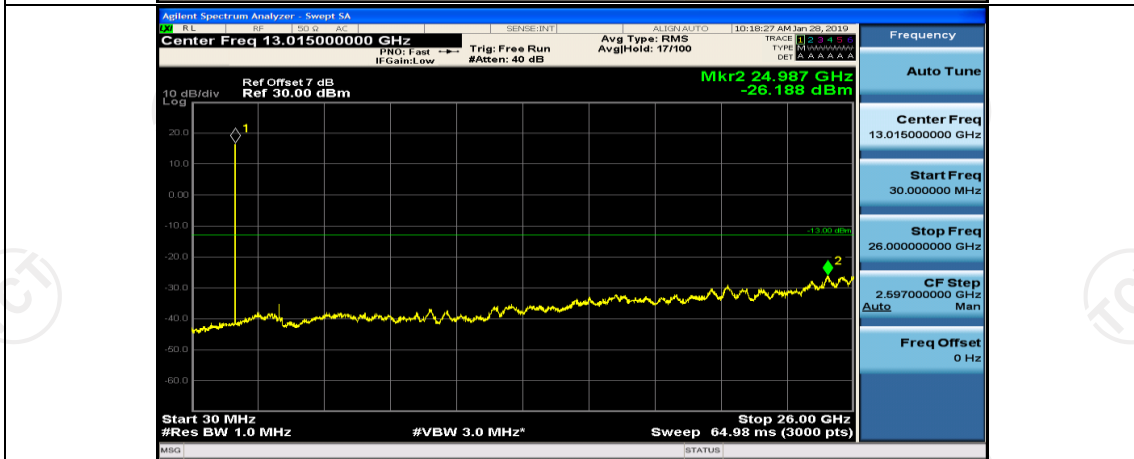

Channel Bandwidth: 3 MHz

(Channel Bandwidth: 3 MHz)_MCH_QPSK_1RB#0

(Channel Bandwidth: 3 MHz)_MCH_QPSK_1RB#7

(Channel Bandwidth: 3 MHz)_HCH_QPSK_1RB#0

(Channel Bandwidth: 3 MHz)_HCH_QPSK_1RB#7

(Channel Bandwidth: 3 MHz)_LCH_16QAM_1RB#0

(Channel Bandwidth: 3 MHz)_LCH_16QAM_1RB#7

(Channel Bandwidth: 3 MHz)_MCH_16QAM_1RB#0

(Channel Bandwidth: 3 MHz)_MCH_16QAM_1RB#7

(Channel Bandwidth: 3 MHz)_HCH_16QAM_1RB#0

(Channel Bandwidth: 3 MHz)_HCH_16QAM_1RB#7