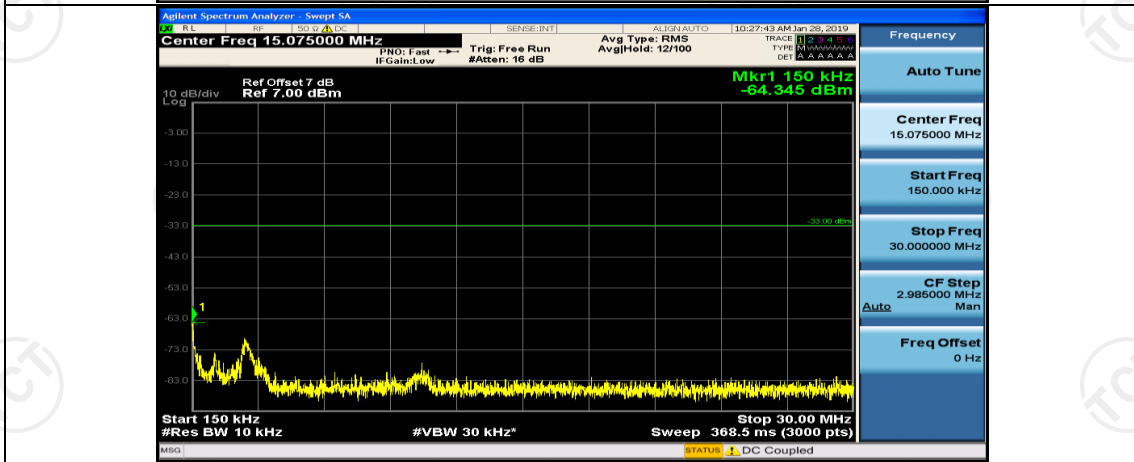

Channel Bandwidth: 5 MHz

(Channel Bandwidth: 5 MHz)_MCH_QPSK_1RB#0

(Channel Bandwidth: 5 MHz)_MCH_QPSK_1RB#12

(Channel Bandwidth: 5 MHz)_HCH_QPSK_1RB#0

(Channel Bandwidth: 5 MHz)_HCH_QPSK_1RB#12

(Channel Bandwidth: 5 MHz)_LCH_16QAM_1RB#0