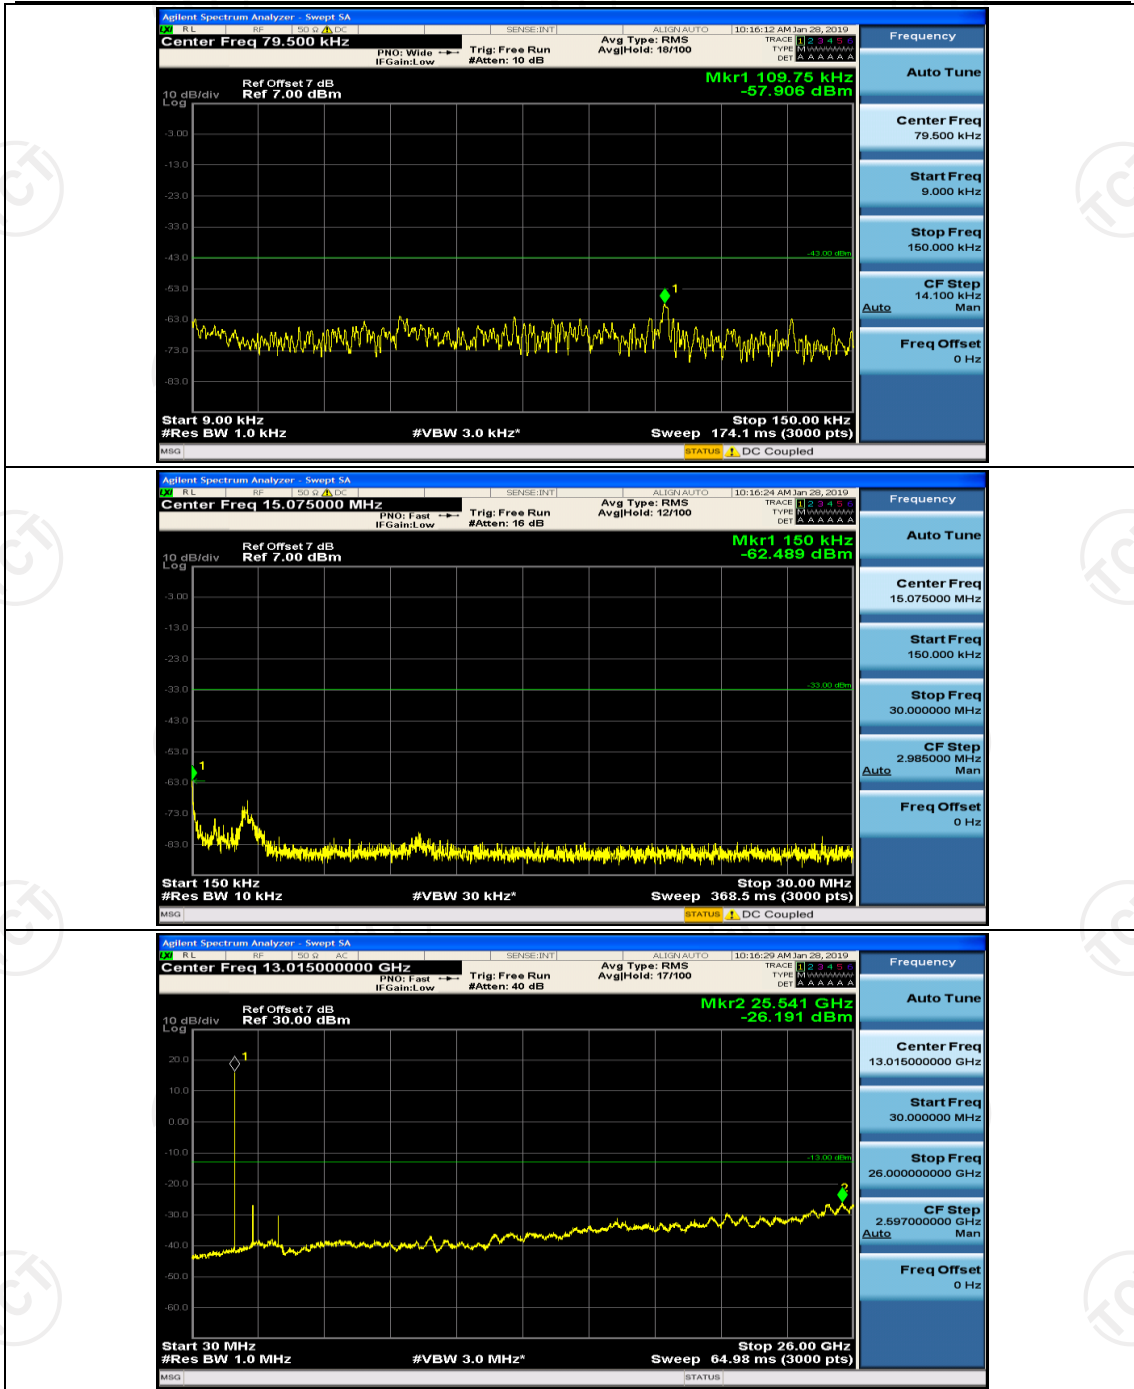

Channel Bandwidth: 3 MHz

(Channel Bandwidth: 3 MHz)_MCH_QPSK_1RB#0

(Channel Bandwidth: 3 MHz)_MCH_QPSK_1RB#7

(Channel Bandwidth: 3 MHz)_HCH_QPSK_1RB#0

(Channel Bandwidth: 3 MHz)_HCH_QPSK_1RB#7

(Channel Bandwidth: 3 MHz)_LCH_16QAM_1RB#0

(Channel Bandwidth: 3 MHz)_LCH_16QAM_1RB#7

(Channel Bandwidth: 3 MHz)_MCH_16QAM_1RB#0

(Channel Bandwidth: 3 MHz)_MCH_16QAM_1RB#7

(Channel Bandwidth: 3 MHz)_HCH_16QAM_1RB#0

(Channel Bandwidth: 3 MHz)_HCH_16QAM_1RB#7

Channel Bandwidth: 5 MHz

(Channel Bandwidth: 5 MHz)_MCH_QPSK_1RB#0

(Channel Bandwidth: 5 MHz)_MCH_QPSK_1RB#12

(Channel Bandwidth: 5 MHz)_HCH_QPSK_1RB#0

(Channel Bandwidth: 5 MHz)_HCH_QPSK_1RB#12

(Channel Bandwidth: 5 MHz)_LCH_16QAM_1RB#0