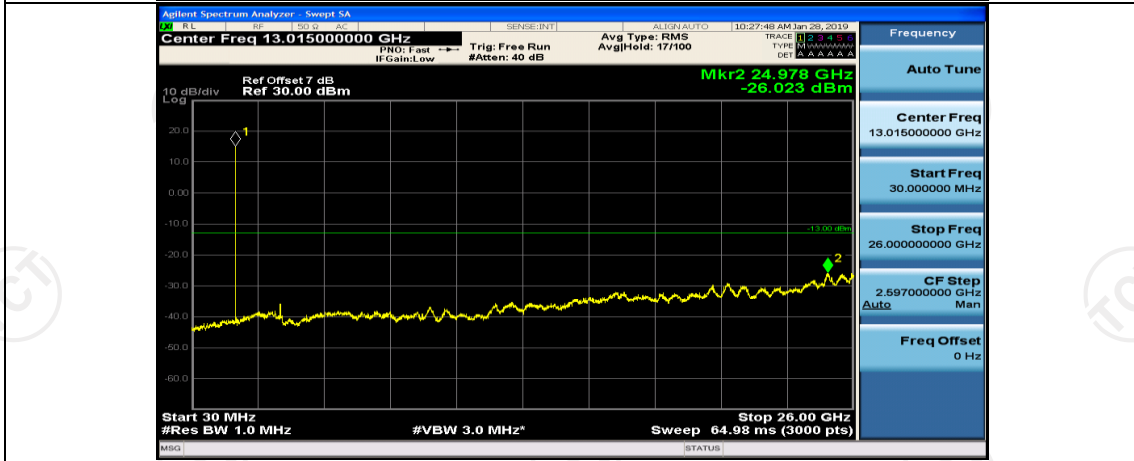

Channel Bandwidth: 5 MHz

(Channel Bandwidth: 5 MHz)_MCH_QPSK_1RB#0

(Channel Bandwidth: 5 MHz)_MCH_QPSK_1RB#12

(Channel Bandwidth: 5 MHz)_HCH_QPSK_1RB#0

(Channel Bandwidth: 5 MHz)_HCH_QPSK_1RB#12

(Channel Bandwidth: 5 MHz)_LCH_16QAM_1RB#0