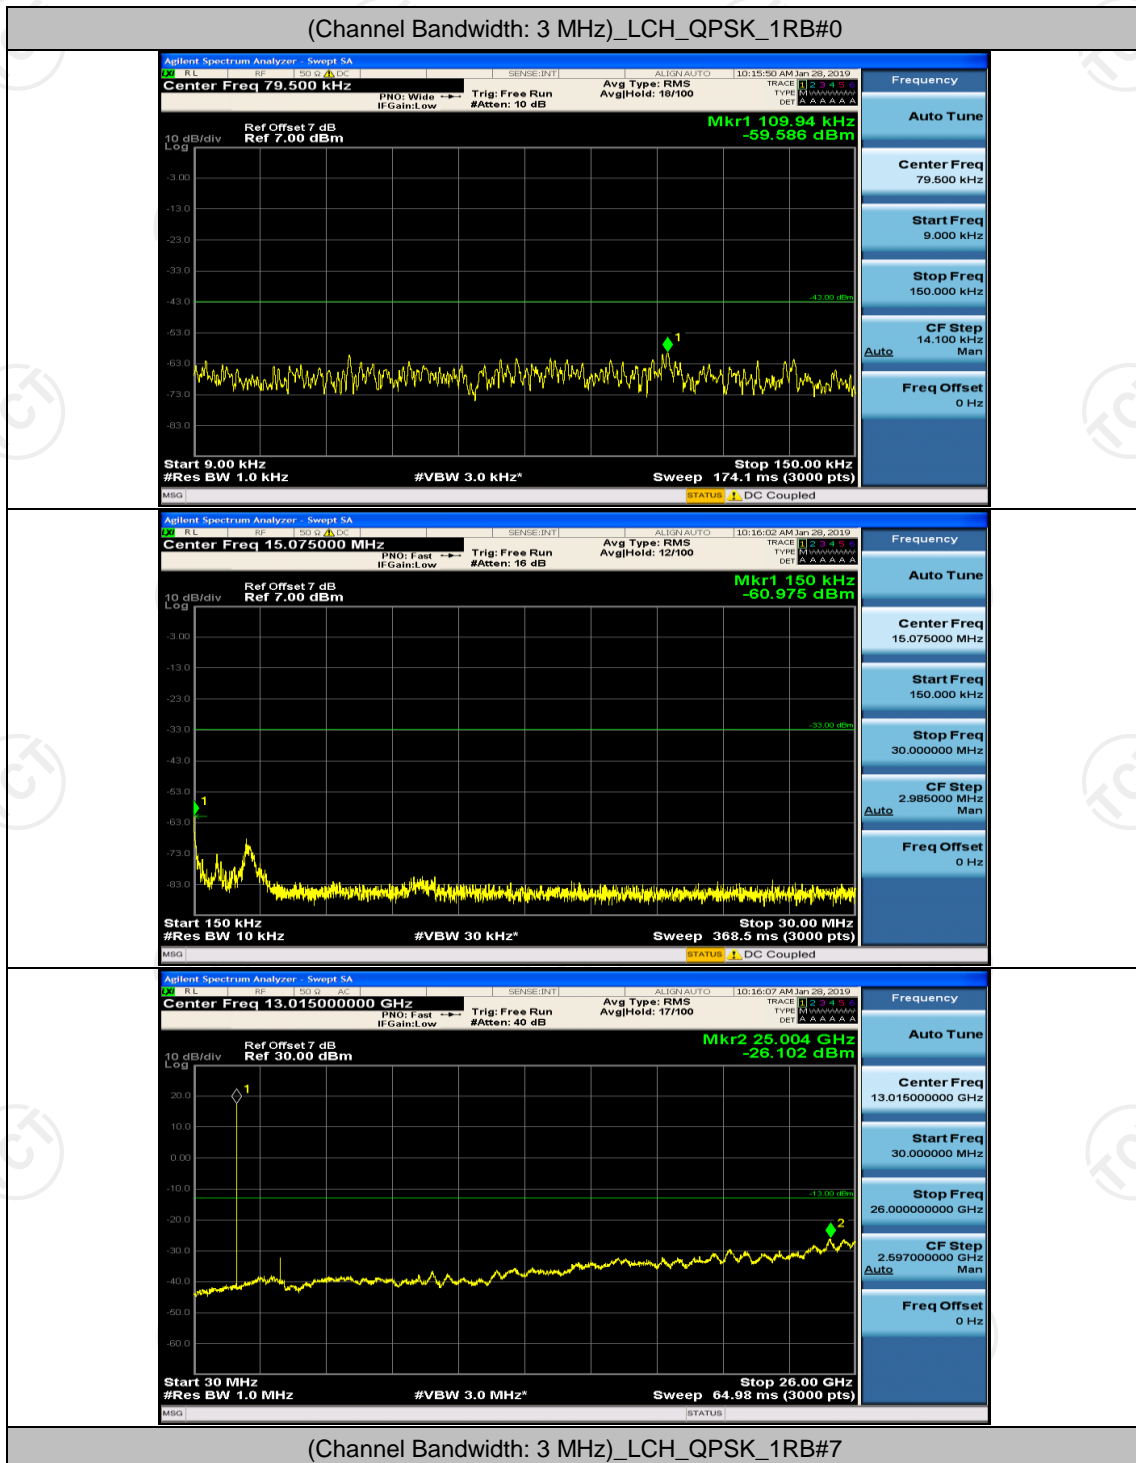

Channel Bandwidth: 3 MHz

(Channel Bandwidth: 3 MHz)_MCH_QPSK_1RB#0

(Channel Bandwidth: 3 MHz)_MCH_QPSK_1RB#7

(Channel Bandwidth: 3 MHz)_HCH_QPSK_1RB#0

(Channel Bandwidth: 3 MHz)_HCH_QPSK_1RB#7

(Channel Bandwidth: 3 MHz)_LCH_16QAM_1RB#0

(Channel Bandwidth: 3 MHz)_LCH_16QAM_1RB#7

(Channel Bandwidth: 3 MHz)_MCH_16QAM_1RB#0

(Channel Bandwidth: 3 MHz)_MCH_16QAM_1RB#7

(Channel Bandwidth: 3 MHz)_HCH_16QAM_1RB#0

(Channel Bandwidth: 3 MHz)_HCH_16QAM_1RB#7