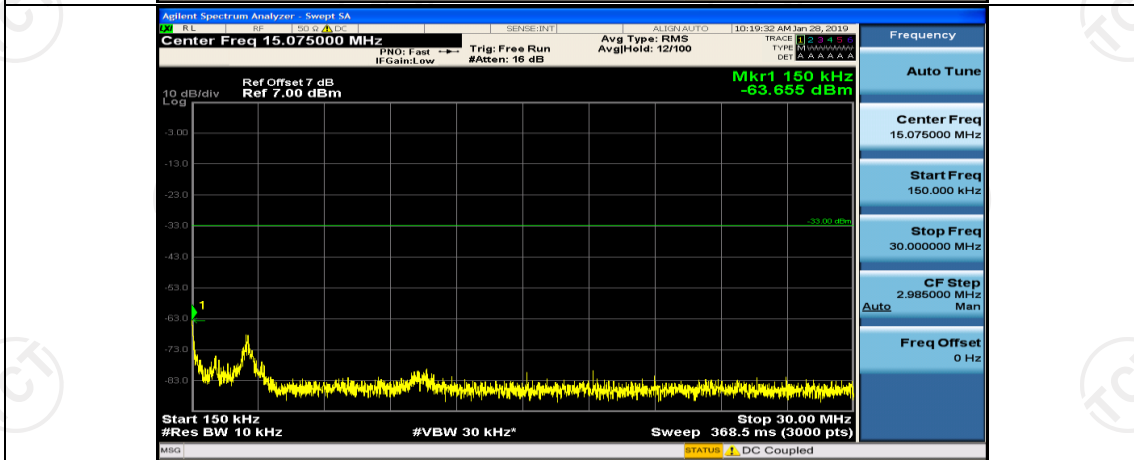

Channel Bandwidth: 3 MHz

(Channel Bandwidth: 3 MHz)_MCH_QPSK_1RB#0

(Channel Bandwidth: 3 MHz)_MCH_QPSK_1RB#7

(Channel Bandwidth: 3 MHz)_HCH_QPSK_1RB#0

(Channel Bandwidth: 3 MHz)_HCH_QPSK_1RB#7

(Channel Bandwidth: 3 MHz)_LCH_16QAM_1RB#0

(Channel Bandwidth: 3 MHz)_LCH_16QAM_1RB#7

(Channel Bandwidth: 3 MHz)_MCH_16QAM_1RB#0

(Channel Bandwidth: 3 MHz)_MCH_16QAM_1RB#7

(Channel Bandwidth: 3 MHz)_HCH_16QAM_1RB#0

(Channel Bandwidth: 3 MHz)_HCH_16QAM_1RB#7