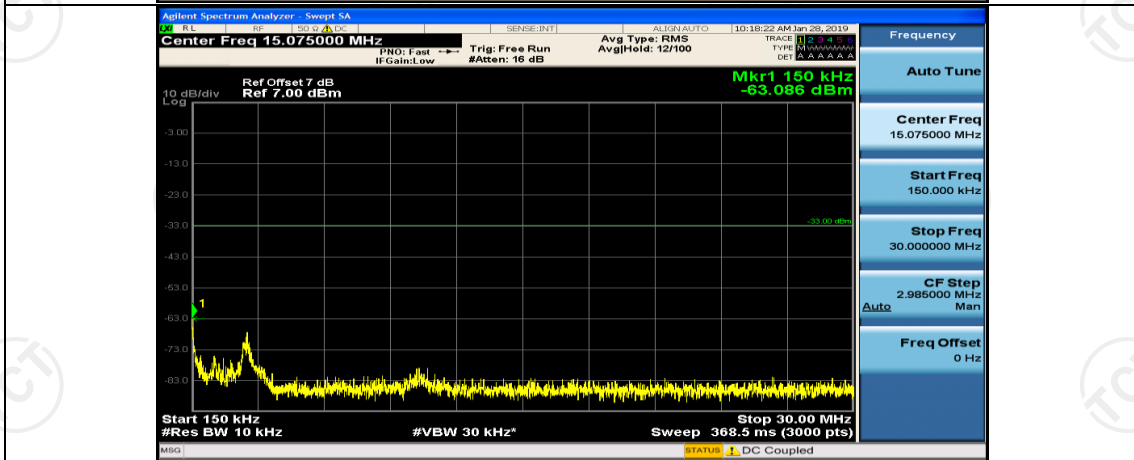

Channel Bandwidth: 3 MHz

(Channel Bandwidth: 3 MHz)_MCH_QPSK_1RB#0

(Channel Bandwidth: 3 MHz)_MCH_QPSK_1RB#7

(Channel Bandwidth: 3 MHz)_HCH_QPSK_1RB#0

(Channel Bandwidth: 3 MHz)_HCH_QPSK_1RB#7

(Channel Bandwidth: 3 MHz)_LCH_16QAM_1RB#0

(Channel Bandwidth: 3 MHz)_LCH_16QAM_1RB#7

(Channel Bandwidth: 3 MHz)_MCH_16QAM_1RB#0

(Channel Bandwidth: 3 MHz)_MCH_16QAM_1RB#7

(Channel Bandwidth: 3 MHz)_HCH_16QAM_1RB#0

(Channel Bandwidth: 3 MHz)_HCH_16QAM_1RB#7