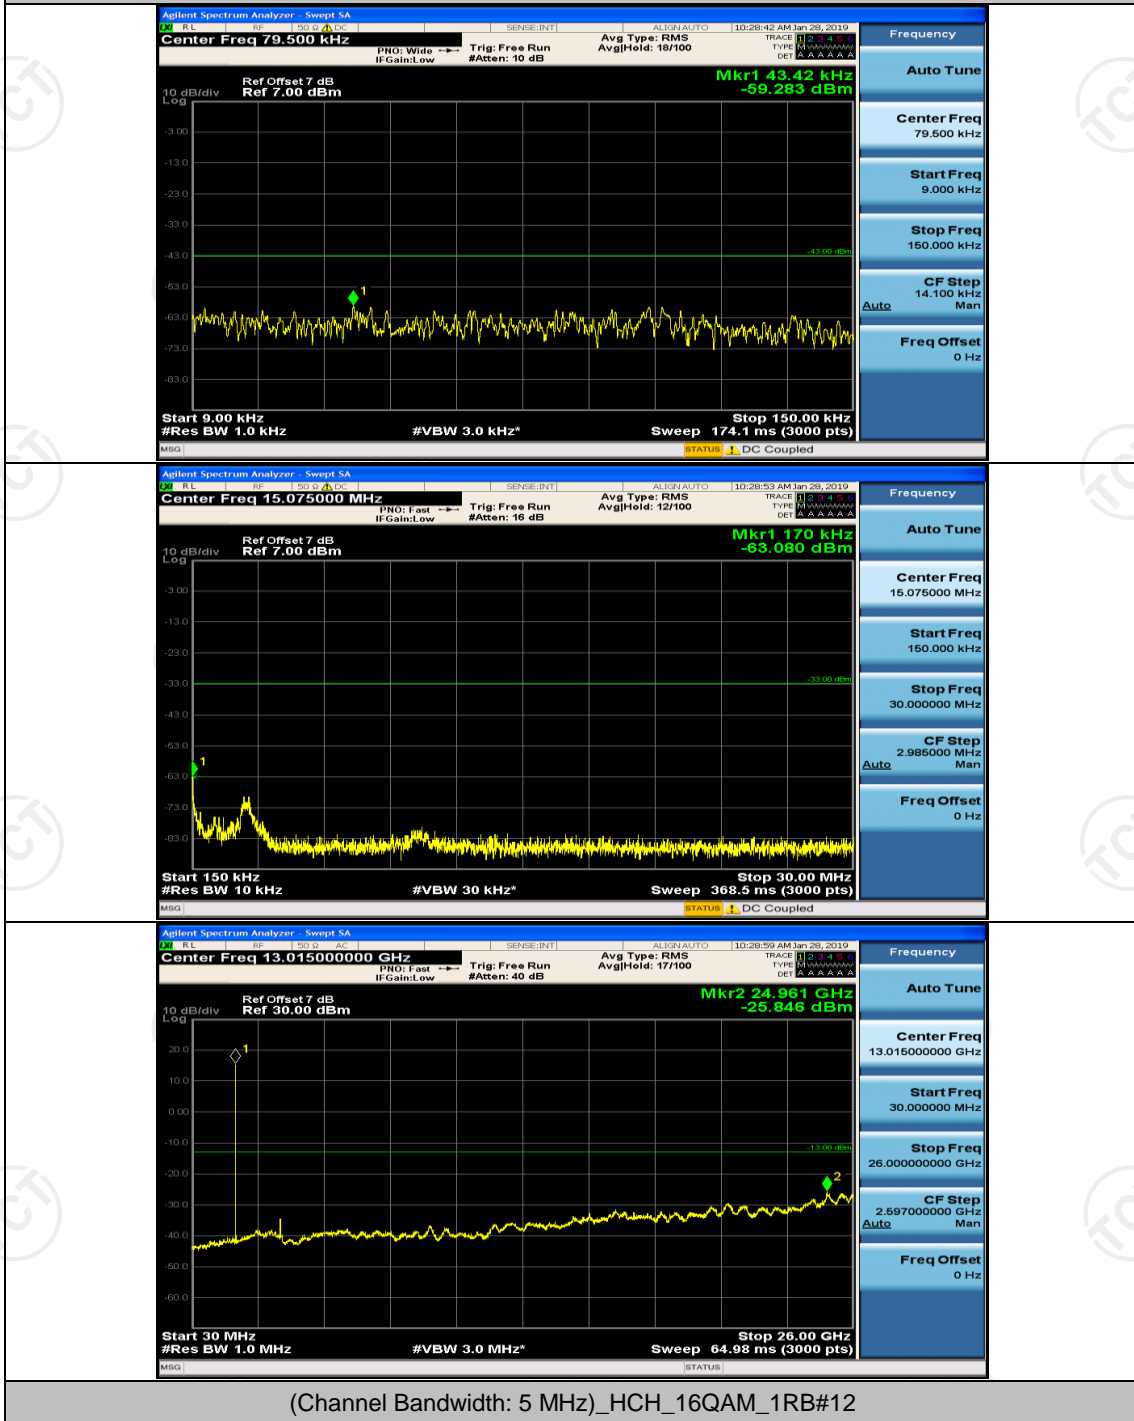

Channel Bandwidth: 3 MHz

(Channel Bandwidth: 3 MHz)_MCH_QPSK_1RB#0

(Channel Bandwidth: 3 MHz)_MCH_QPSK_1RB#7

(Channel Bandwidth: 3 MHz)_HCH_QPSK_1RB#0

(Channel Bandwidth: 3 MHz)_HCH_QPSK_1RB#7

(Channel Bandwidth: 3 MHz)_LCH_16QAM_1RB#0

Channel Bandwidth: 5 MHz

(Channel Bandwidth: 5 MHz)_MCH_QPSK_1RB#0

(Channel Bandwidth: 5 MHz)_MCH_QPSK_1RB#12

(Channel Bandwidth: 5 MHz)_HCH_QPSK_1RB#0

(Channel Bandwidth: 5 MHz)_HCH_QPSK_1RB#12

(Channel Bandwidth: 5 MHz)_LCH_16QAM_1RB#0

(Channel Bandwidth: 5 MHz)_LCH_16QAM_1RB#12

(Channel Bandwidth: 5 MHz)_MCH_16QAM_1RB#0

(Channel Bandwidth: 5 MHz)_MCH_16QAM_1RB#12

(Channel Bandwidth: 5 MHz)_HCH_16QAM_1RB#0

(Channel Bandwidth: 5 MHz)_HCH_16QAM_1RB#12