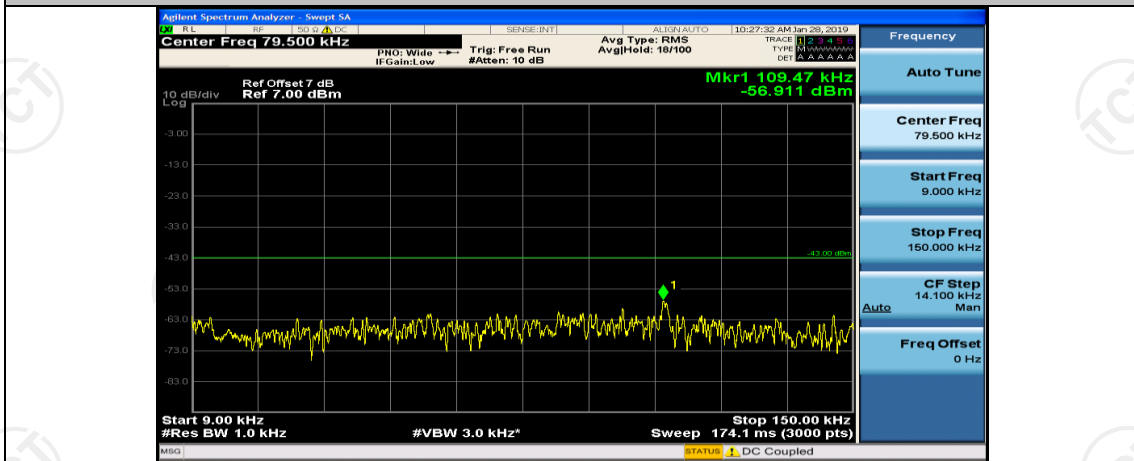

Channel Bandwidth: 5 MHz

(Channel Bandwidth: 5 MHz)_MCH_QPSK_1RB#0

(Channel Bandwidth: 5 MHz)_MCH_QPSK_1RB#12

(Channel Bandwidth: 5 MHz)_HCH_QPSK_1RB#0

(Channel Bandwidth: 5 MHz)_HCH_QPSK_1RB#12

(Channel Bandwidth: 5 MHz)_LCH_16QAM_1RB#0