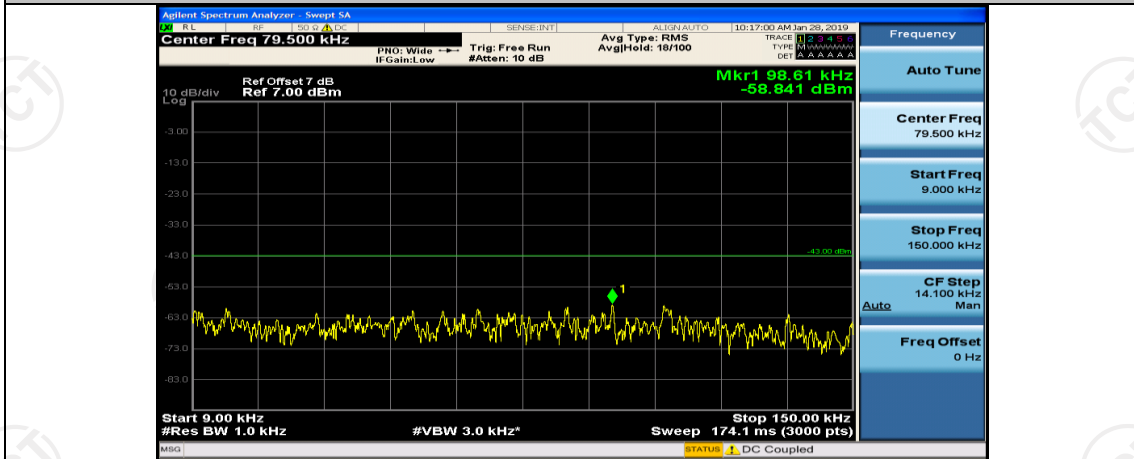

Channel Bandwidth: 3 MHz

(Channel Bandwidth: 3 MHz)_MCH_QPSK_1RB#0

(Channel Bandwidth: 3 MHz)_MCH_QPSK_1RB#7

(Channel Bandwidth: 3 MHz)_HCH_QPSK_1RB#0

(Channel Bandwidth: 3 MHz)_HCH_QPSK_1RB#7

(Channel Bandwidth: 3 MHz)_LCH_16QAM_1RB#0

(Channel Bandwidth: 3 MHz)_LCH_16QAM_1RB#7

(Channel Bandwidth: 3 MHz)_MCH_16QAM_1RB#0

(Channel Bandwidth: 3 MHz)_MCH_16QAM_1RB#7

(Channel Bandwidth: 3 MHz)_HCH_16QAM_1RB#0

(Channel Bandwidth: 3 MHz)_HCH_16QAM_1RB#7