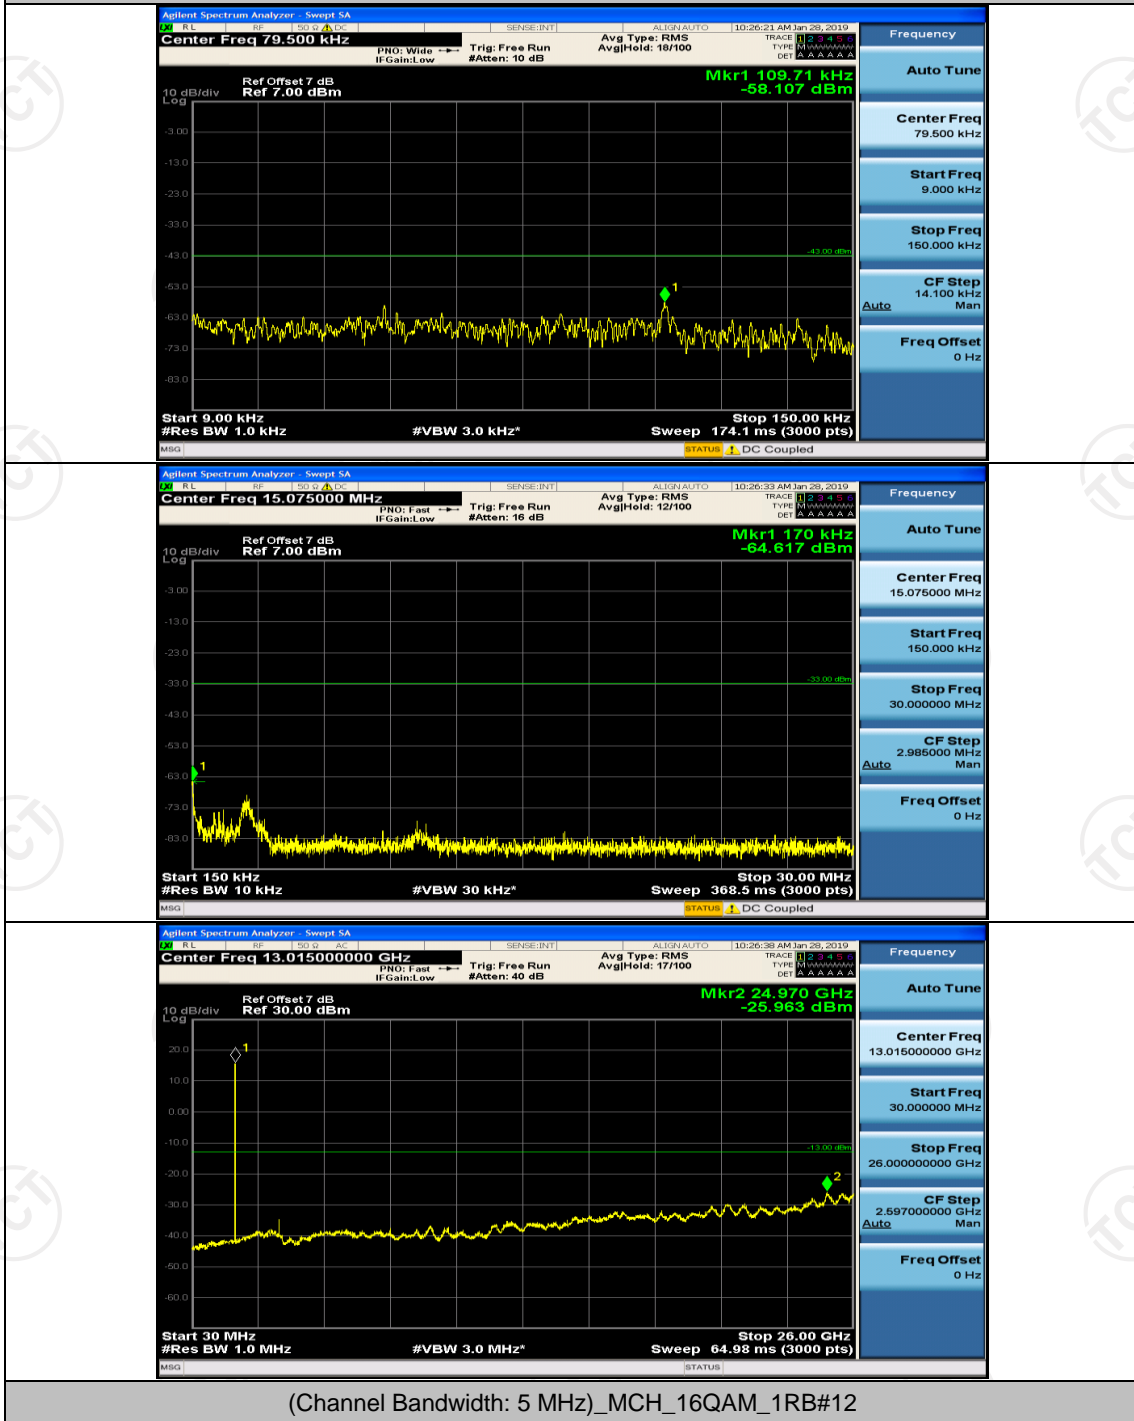

Channel Bandwidth: 5 MHz

(Channel Bandwidth: 5 MHz)_MCH_QPSK_1RB#0

(Channel Bandwidth: 5 MHz)_MCH_QPSK_1RB#12

(Channel Bandwidth: 5 MHz)_HCH_QPSK_1RB#0

(Channel Bandwidth: 5 MHz)_HCH_QPSK_1RB#12

(Channel Bandwidth: 5 MHz)_LCH_16QAM_1RB#0

(Channel Bandwidth: 5 MHz)_LCH_16QAM_1RB#12

(Channel Bandwidth: 5 MHz)_MCH_16QAM_1RB#0

(Channel Bandwidth: 5 MHz)_MCH_16QAM_1RB#12

(Channel Bandwidth: 5 MHz)_HCH_16QAM_1RB#0

(Channel Bandwidth: 5 MHz)_HCH_16QAM_1RB#12