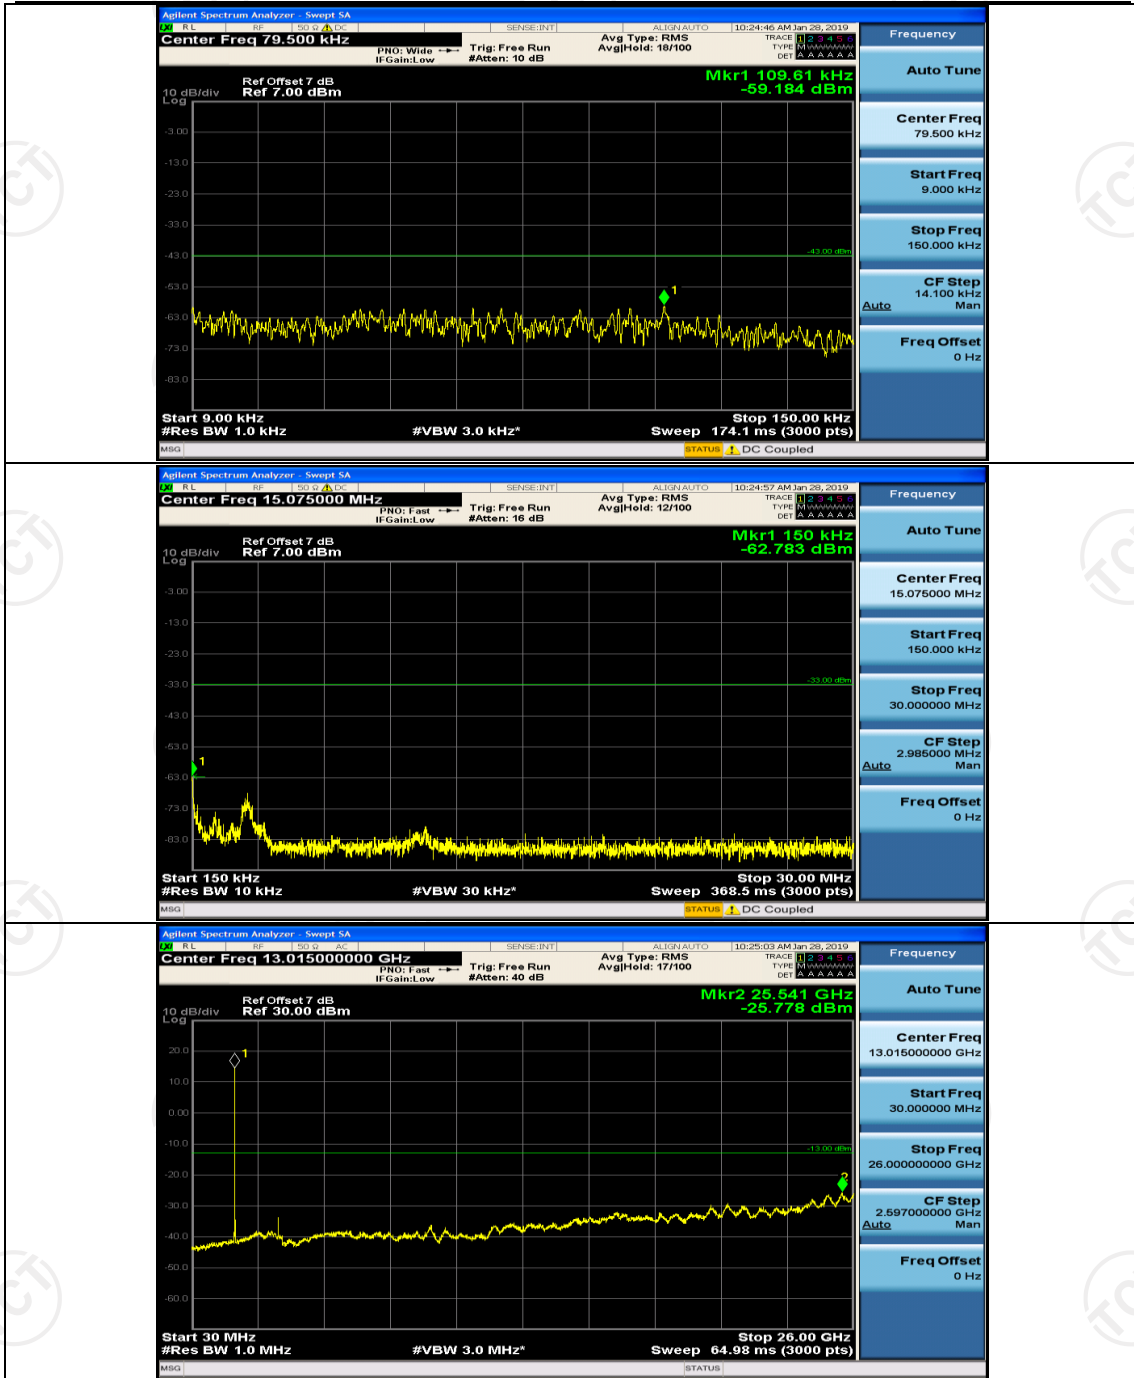

Channel Bandwidth: 5 MHz

(Channel Bandwidth: 5 MHz)_MCH_QPSK_1RB#0

(Channel Bandwidth: 5 MHz)_MCH_QPSK_1RB#12

(Channel Bandwidth: 5 MHz)_HCH_QPSK_1RB#0

(Channel Bandwidth: 5 MHz)_HCH_QPSK_1RB#12

(Channel Bandwidth: 5 MHz)_LCH_16QAM_1RB#0

(Channel Bandwidth: 5 MHz)_LCH_16QAM_1RB#12

(Channel Bandwidth: 5 MHz)_MCH_16QAM_1RB#0

(Channel Bandwidth: 5 MHz)_MCH_16QAM_1RB#12

(Channel Bandwidth: 5 MHz)_HCH_16QAM_1RB#0

(Channel Bandwidth: 5 MHz)_HCH_16QAM_1RB#12