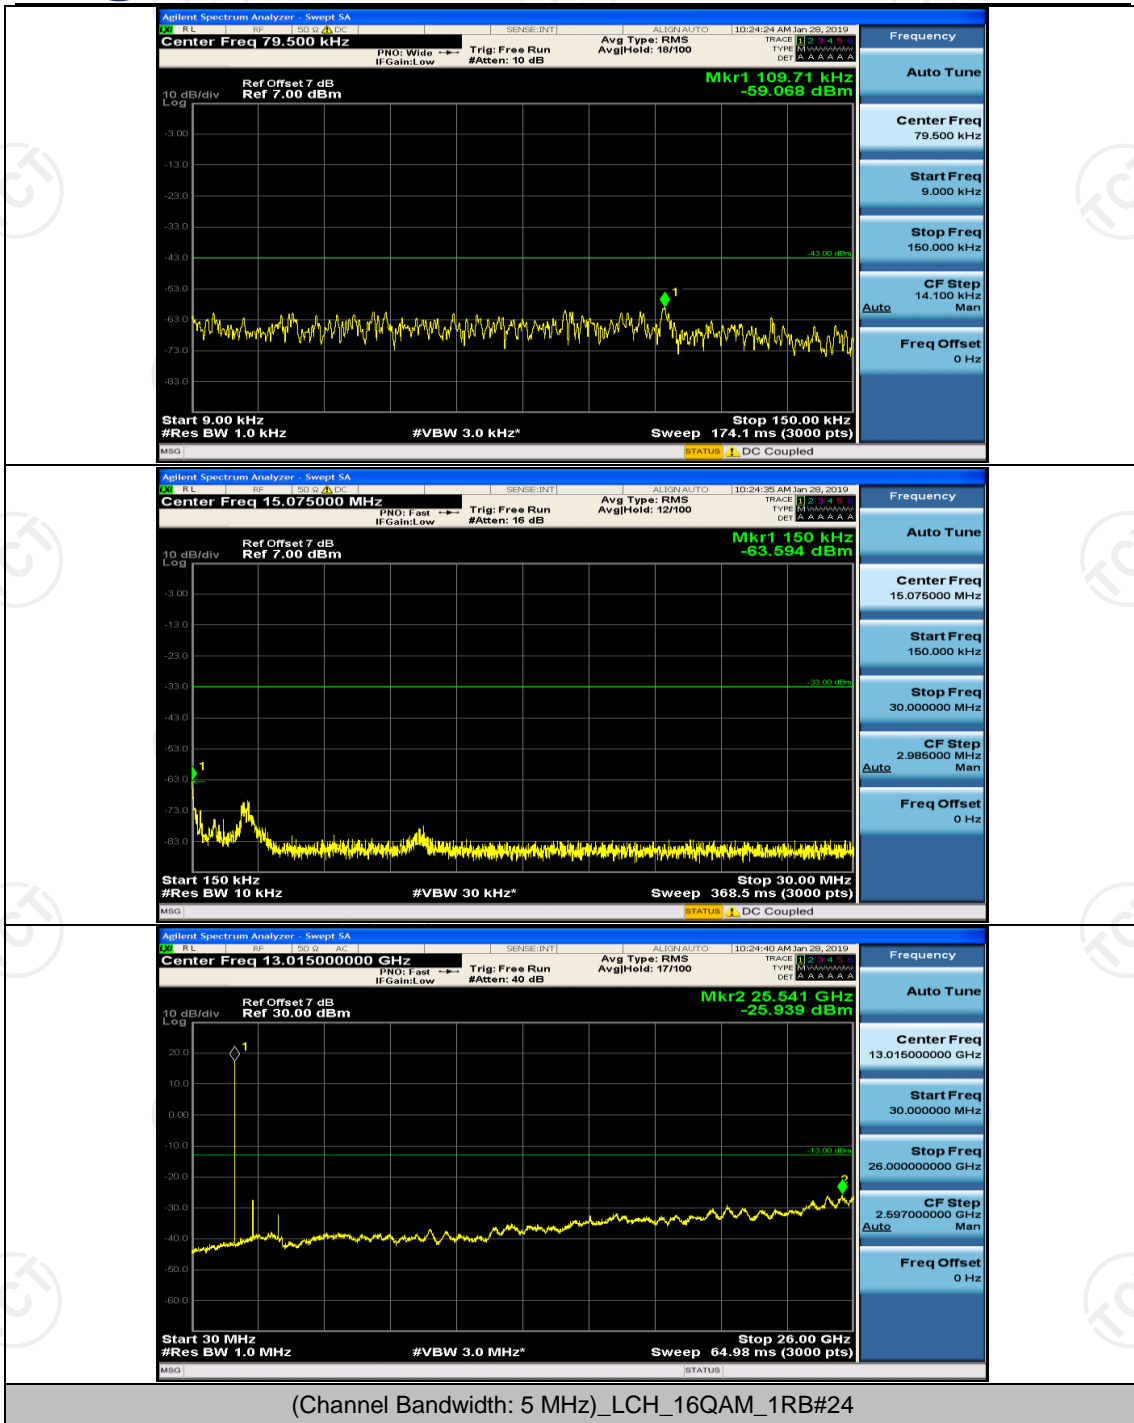

Channel Bandwidth: 5 MHz

(Channel Bandwidth: 5 MHz)_MCH_QPSK_1RB#0

(Channel Bandwidth: 5 MHz)_MCH_QPSK_1RB#12

(Channel Bandwidth: 5 MHz)_HCH_QPSK_1RB#0

(Channel Bandwidth: 5 MHz)_HCH_QPSK_1RB#12

(Channel Bandwidth: 5 MHz)_LCH_16QAM_1RB#0

(Channel Bandwidth: 5 MHz)_LCH_16QAM_1RB#12

(Channel Bandwidth: 5 MHz)_MCH_16QAM_1RB#0

(Channel Bandwidth: 5 MHz)_MCH_16QAM_1RB#12

(Channel Bandwidth: 5 MHz)_HCH_16QAM_1RB#0

(Channel Bandwidth: 5 MHz)_HCH_16QAM_1RB#12