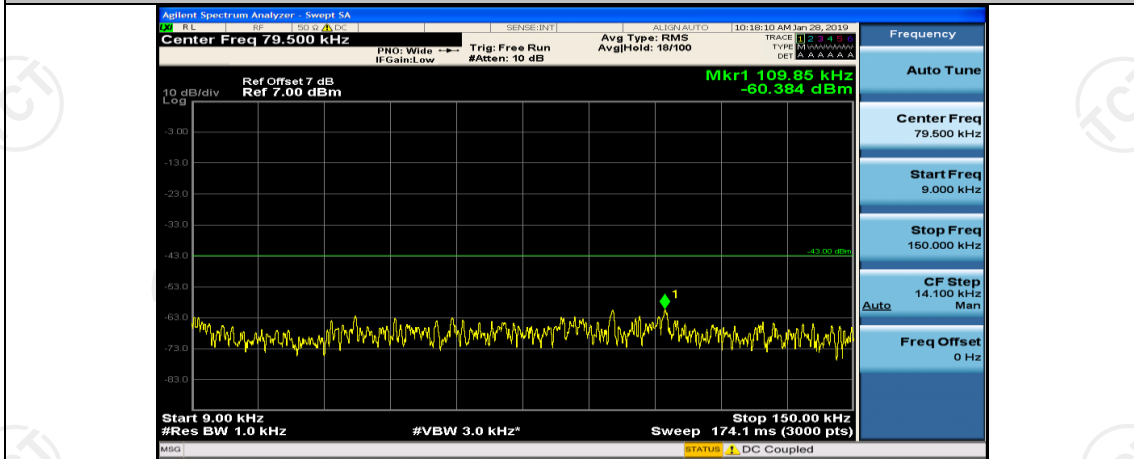

Channel Bandwidth: 3 MHz

(Channel Bandwidth: 3 MHz)_MCH_QPSK_1RB#0

(Channel Bandwidth: 3 MHz)_MCH_QPSK_1RB#7

(Channel Bandwidth: 3 MHz)_HCH_QPSK_1RB#0

(Channel Bandwidth: 3 MHz)_HCH_QPSK_1RB#7

(Channel Bandwidth: 3 MHz)_LCH_16QAM_1RB#0

(Channel Bandwidth: 3 MHz)_LCH_16QAM_1RB#7

(Channel Bandwidth: 3 MHz)_MCH_16QAM_1RB#0

(Channel Bandwidth: 3 MHz)_MCH_16QAM_1RB#7

(Channel Bandwidth: 3 MHz)_HCH_16QAM_1RB#0

(Channel Bandwidth: 3 MHz)_HCH_16QAM_1RB#7