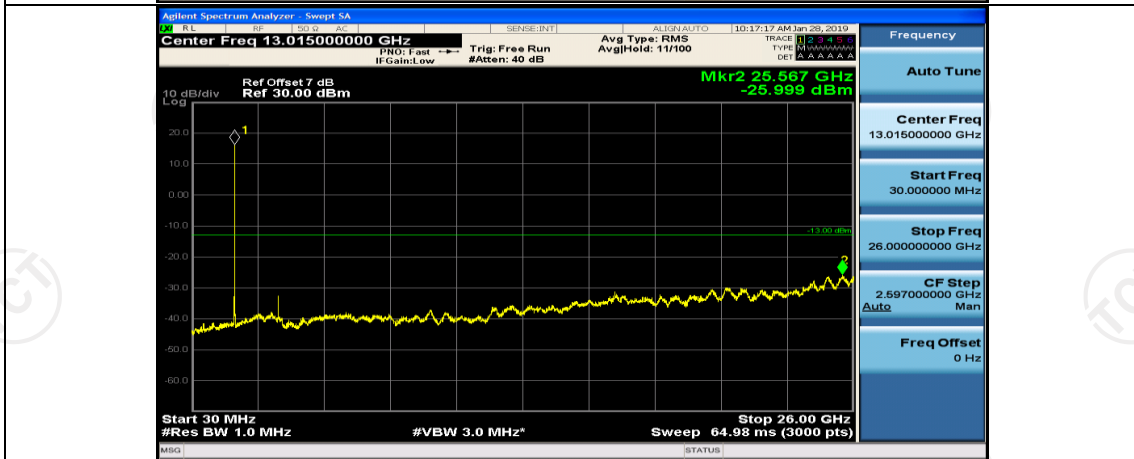

Channel Bandwidth: 3 MHz

(Channel Bandwidth: 3 MHz)_MCH_QPSK_1RB#0

(Channel Bandwidth: 3 MHz)_MCH_QPSK_1RB#7

(Channel Bandwidth: 3 MHz)_HCH_QPSK_1RB#0

(Channel Bandwidth: 3 MHz)_HCH_QPSK_1RB#7

(Channel Bandwidth: 3 MHz)_LCH_16QAM_1RB#0

(Channel Bandwidth: 3 MHz)_LCH_16QAM_1RB#7

(Channel Bandwidth: 3 MHz)_MCH_16QAM_1RB#0

(Channel Bandwidth: 3 MHz)_MCH_16QAM_1RB#7

(Channel Bandwidth: 3 MHz)_HCH_16QAM_1RB#0

(Channel Bandwidth: 3 MHz)_HCH_16QAM_1RB#7