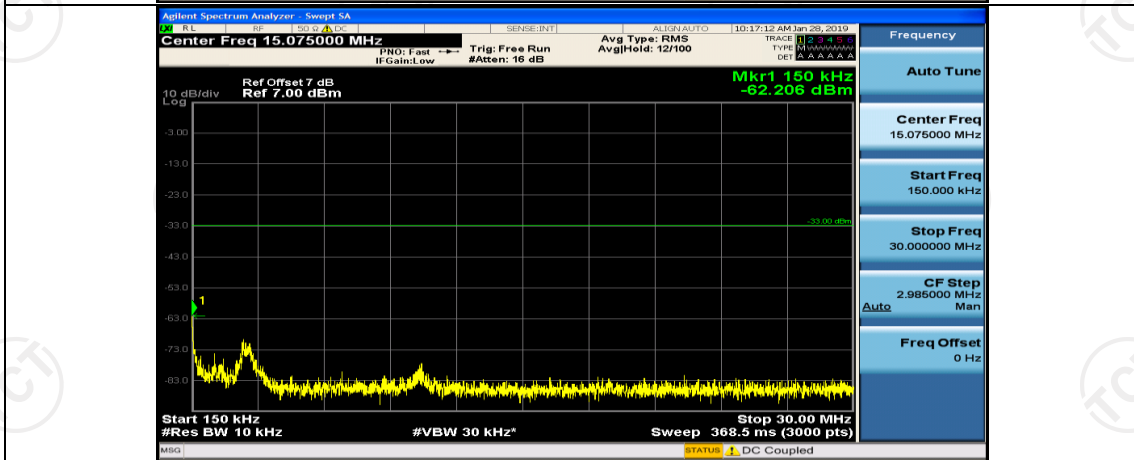

Channel Bandwidth: 3 MHz

(Channel Bandwidth: 3 MHz)_MCH_QPSK_1RB#0

(Channel Bandwidth: 3 MHz)_MCH_QPSK_1RB#7

(Channel Bandwidth: 3 MHz)_HCH_QPSK_1RB#0

(Channel Bandwidth: 3 MHz)_HCH_QPSK_1RB#7

(Channel Bandwidth: 3 MHz)_LCH_16QAM_1RB#0

(Channel Bandwidth: 3 MHz)_LCH_16QAM_1RB#7

(Channel Bandwidth: 3 MHz)_MCH_16QAM_1RB#0

(Channel Bandwidth: 3 MHz)_MCH_16QAM_1RB#7

(Channel Bandwidth: 3 MHz)_HCH_16QAM_1RB#0

(Channel Bandwidth: 3 MHz)_HCH_16QAM_1RB#7