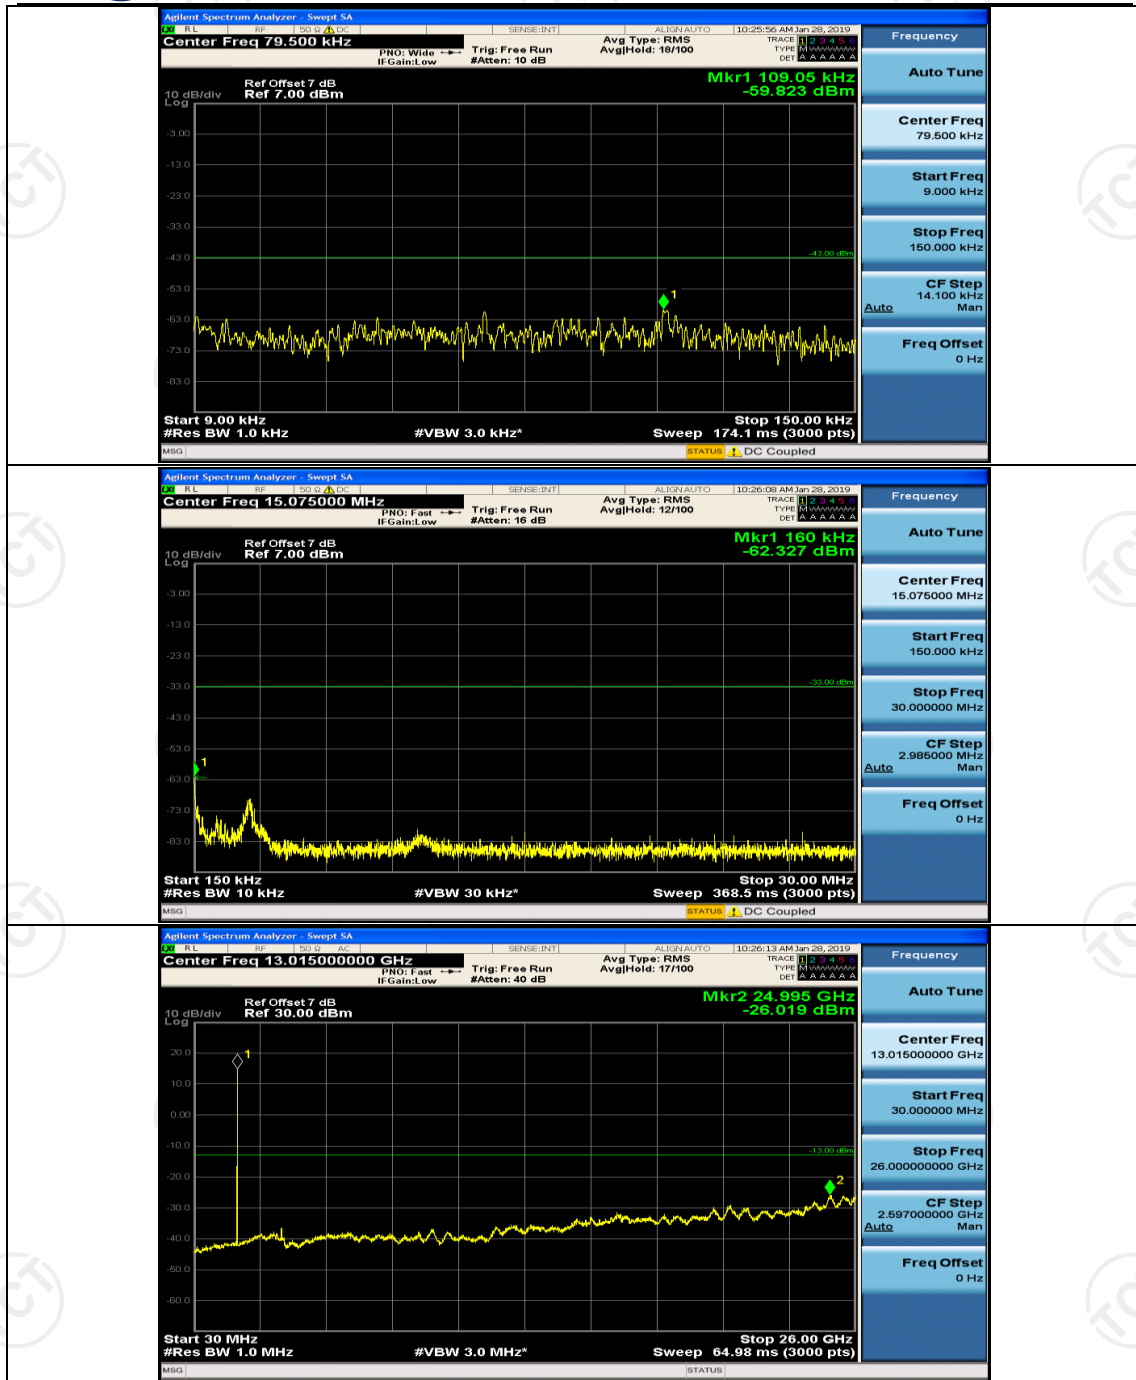

Channel Bandwidth: 5 MHz

(Channel Bandwidth: 5 MHz)_MCH_QPSK_1RB#0

(Channel Bandwidth: 5 MHz)_MCH_QPSK_1RB#12

(Channel Bandwidth: 5 MHz)_HCH_QPSK_1RB#0

(Channel Bandwidth: 5 MHz)_HCH_QPSK_1RB#12

(Channel Bandwidth: 5 MHz)_LCH_16QAM_1RB#0

(Channel Bandwidth: 5 MHz)_LCH_16QAM_1RB#12

(Channel Bandwidth: 5 MHz)_MCH_16QAM_1RB#0

(Channel Bandwidth: 5 MHz)_MCH_16QAM_1RB#12

(Channel Bandwidth: 5 MHz)_HCH_16QAM_1RB#0

(Channel Bandwidth: 5 MHz)_HCH_16QAM_1RB#12