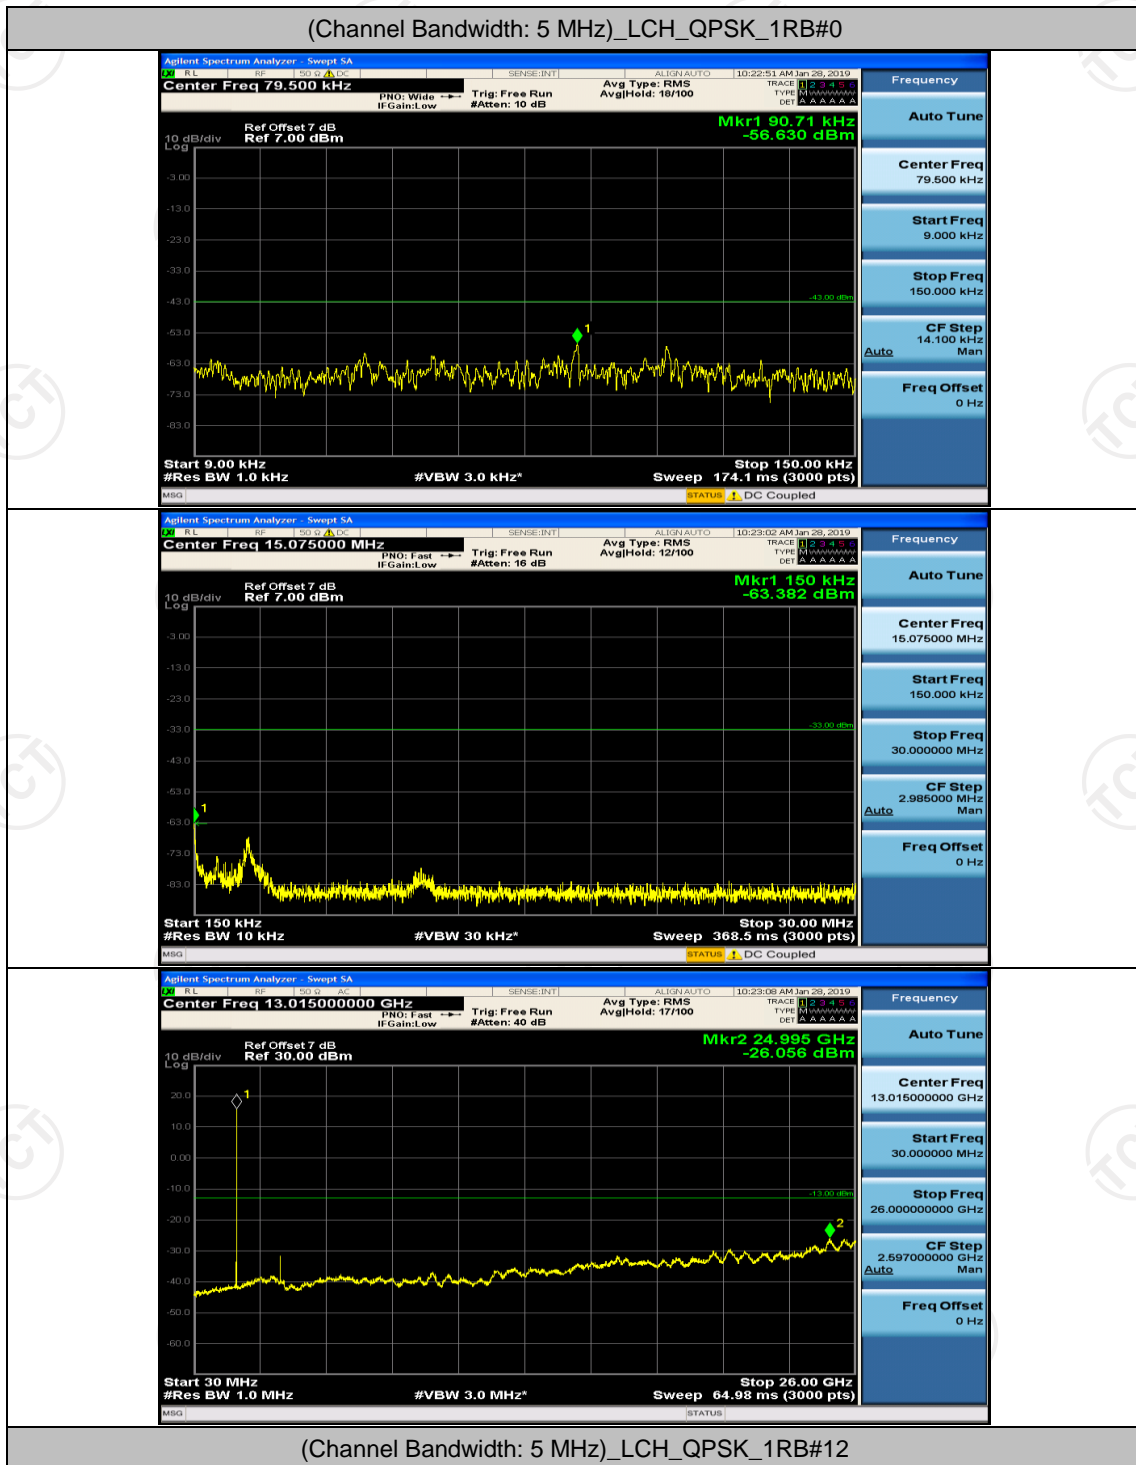

Channel Bandwidth: 3 MHz

(Channel Bandwidth: 3 MHz)_MCH_QPSK_1RB#0

(Channel Bandwidth: 3 MHz)_MCH_QPSK_1RB#7

(Channel Bandwidth: 3 MHz)_HCH_QPSK_1RB#0

(Channel Bandwidth: 3 MHz)_HCH_QPSK_1RB#7

(Channel Bandwidth: 3 MHz)_LCH_16QAM_1RB#0

(Channel Bandwidth: 3 MHz)_LCH_16QAM_1RB#7

(Channel Bandwidth: 3 MHz)_MCH_16QAM_1RB#0

(Channel Bandwidth: 3 MHz)_MCH_16QAM_1RB#7

(Channel Bandwidth: 3 MHz)_HCH_16QAM_1RB#0

(Channel Bandwidth: 3 MHz)_HCH_16QAM_1RB#7

Channel Bandwidth: 5 MHz

(Channel Bandwidth: 5 MHz)_MCH_QPSK_1RB#0

(Channel Bandwidth: 5 MHz)_MCH_QPSK_1RB#12

(Channel Bandwidth: 5 MHz)_HCH_QPSK_1RB#0

(Channel Bandwidth: 5 MHz)_HCH_QPSK_1RB#12

(Channel Bandwidth: 5 MHz)_LCH_16QAM_1RB#0