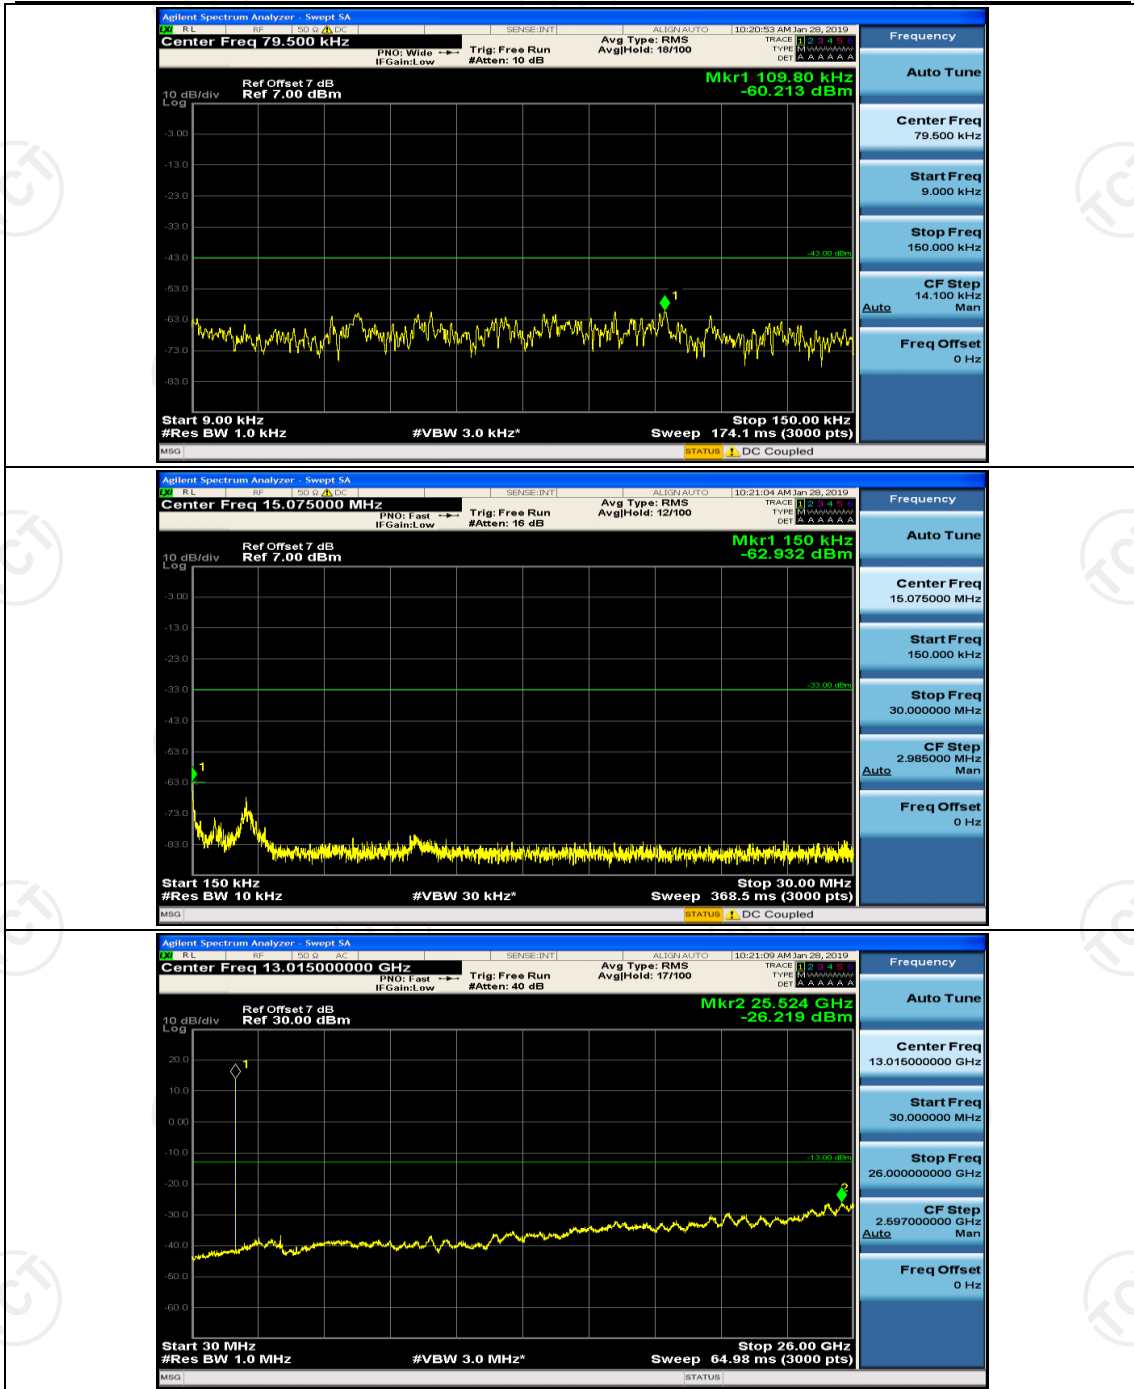

Channel Bandwidth: 3 MHz

(Channel Bandwidth: 3 MHz)_MCH_QPSK_1RB#0

(Channel Bandwidth: 3 MHz)_MCH_QPSK_1RB#7

(Channel Bandwidth: 3 MHz)_HCH_QPSK_1RB#0

(Channel Bandwidth: 3 MHz)_HCH_QPSK_1RB#7

(Channel Bandwidth: 3 MHz)_LCH_16QAM_1RB#0

(Channel Bandwidth: 3 MHz)_LCH_16QAM_1RB#7

(Channel Bandwidth: 3 MHz)_MCH_16QAM_1RB#0

(Channel Bandwidth: 3 MHz)_MCH_16QAM_1RB#7

(Channel Bandwidth: 3 MHz)_HCH_16QAM_1RB#0

(Channel Bandwidth: 3 MHz)_HCH_16QAM_1RB#7

Channel Bandwidth: 5 MHz

(Channel Bandwidth: 5 MHz)_MCH_QPSK_1RB#0

(Channel Bandwidth: 5 MHz)_MCH_QPSK_1RB#12

(Channel Bandwidth: 5 MHz)_HCH_QPSK_1RB#0

(Channel Bandwidth: 5 MHz)_HCH_QPSK_1RB#12

(Channel Bandwidth: 5 MHz)_LCH_16QAM_1RB#0