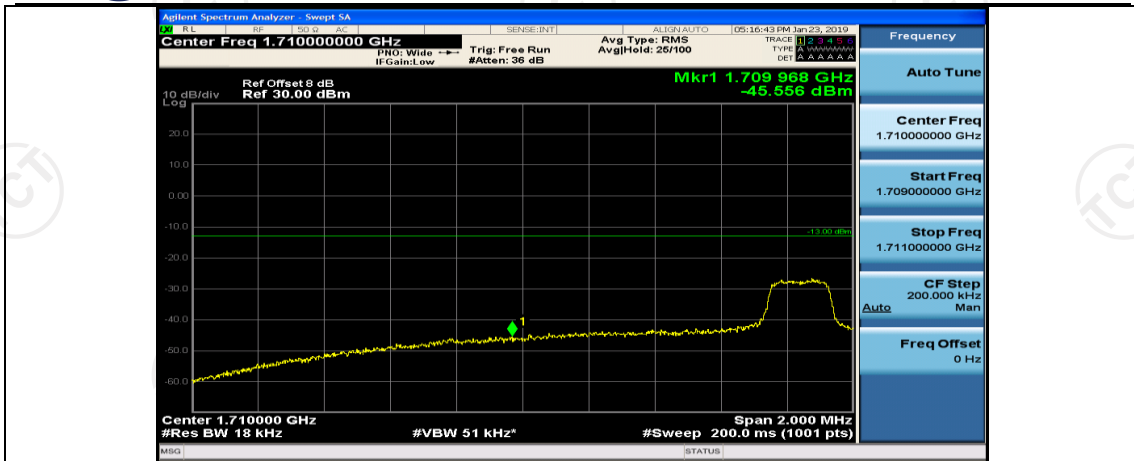

Channel Bandwidth: 15 MHz

(Channel Bandwidth:15 MHz)_LCH_QPSK_1RB#74

(Channel Bandwidth:15 MHz)_LCH_QPSK_37RB#0

(Channel Bandwidth:15 MHz)_LCH_QPSK_37RB#18

(Channel Bandwidth:15 MHz)_LCH_QPSK_37RB#38

(Channel Bandwidth:15 MHz)_LCH_16QAM_1RB#37

(Channel Bandwidth:15 MHz)_LCH_16QAM_1RB#74

(Channel Bandwidth:15 MHz)_LCH_16QAM_37RB#0

(Channel Bandwidth:15 MHz)_HCH_16QAM_1RB#0

(Channel Bandwidth:15 MHz)_HCH_16QAM_1RB#37

(Channel Bandwidth:15 MHz)_HCH_16QAM_1RB#74