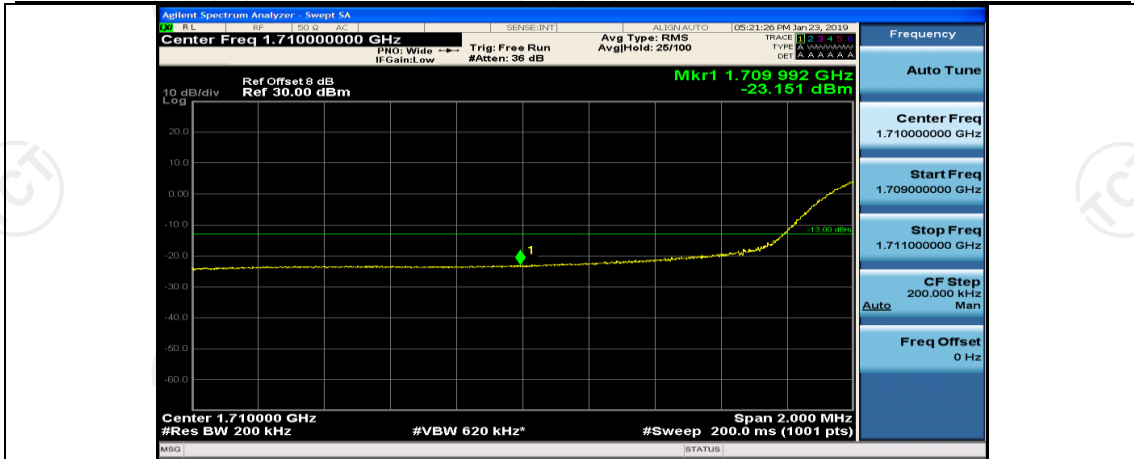

(Channel Bandwidth:15 MHz)_HCH_16QAM_37RB#0

(Channel Bandwidth:15 MHz)_HCH_16QAM_37RB#18

(Channel Bandwidth:15 MHz)_HCH_16QAM_37RB#38

Channel Bandwidth: 20 MHz

(Channel Bandwidth:20 MHz)_LCH_QPSK_50RB#50

(Channel Bandwidth:20 MHz)_LCH_QPSK_100RB#0