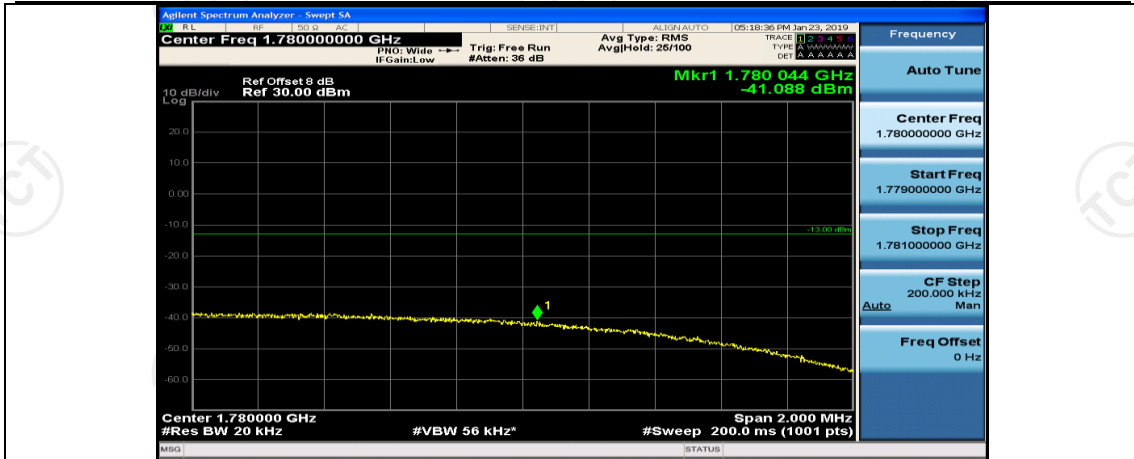

Channel Bandwidth: 15 MHz

(Channel Bandwidth:15 MHz)_LCH_QPSK_1RB#74

(Channel Bandwidth:15 MHz)_LCH_QPSK_37RB#0

(Channel Bandwidth:15 MHz)_LCH_QPSK_37RB#18

(Channel Bandwidth:15 MHz)_LCH_QPSK_37RB#38

(Channel Bandwidth:15 MHz)_LCH_16QAM_1RB#37

(Channel Bandwidth:15 MHz)_LCH_16QAM_1RB#74

(Channel Bandwidth:15 MHz)_LCH_16QAM_37RB#0

(Channel Bandwidth:15 MHz)_HCH_16QAM_1RB#0

(Channel Bandwidth:15 MHz)_HCH_16QAM_1RB#37

(Channel Bandwidth:15 MHz)_HCH_16QAM_1RB#74