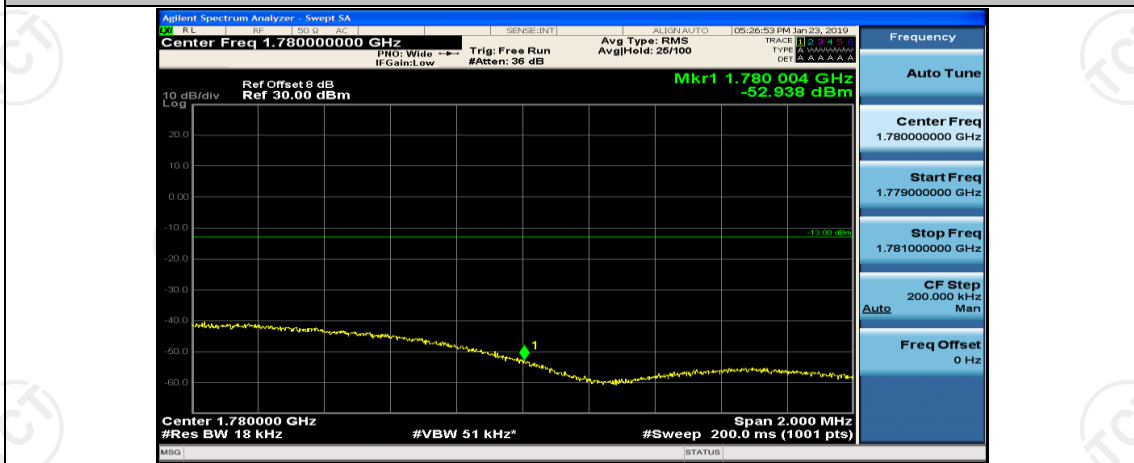

(Channel Bandwidth:20 MHz)_HCH_QPSK_1RB#49