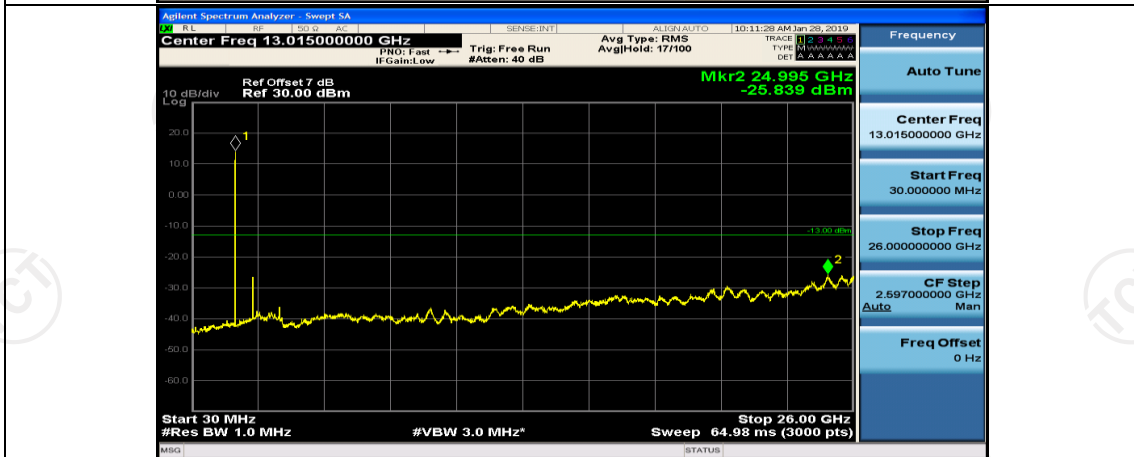

(Channel Bandwidth:20 MHz)_HCH_16QAM_100RB#0

Appendix E: Conducted Spurious Emission

Test Graphs

Channel Bandwidth: 1.4 MHz

(Channel Bandwidth: 1.4 MHz)_MCH_QPSK_1RB#0

(Channel Bandwidth: 1.4 MHz)_MCH_QPSK_1RB#3