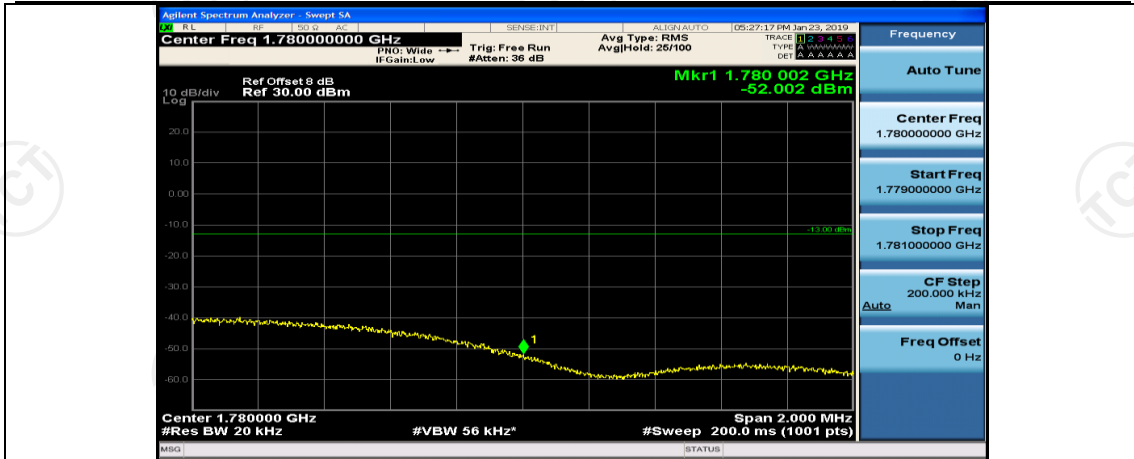

(Channel Bandwidth:20 MHz)_HCH_16QAM_1RB#0

(Channel Bandwidth:20 MHz)_HCH_16QAM_1RB#49