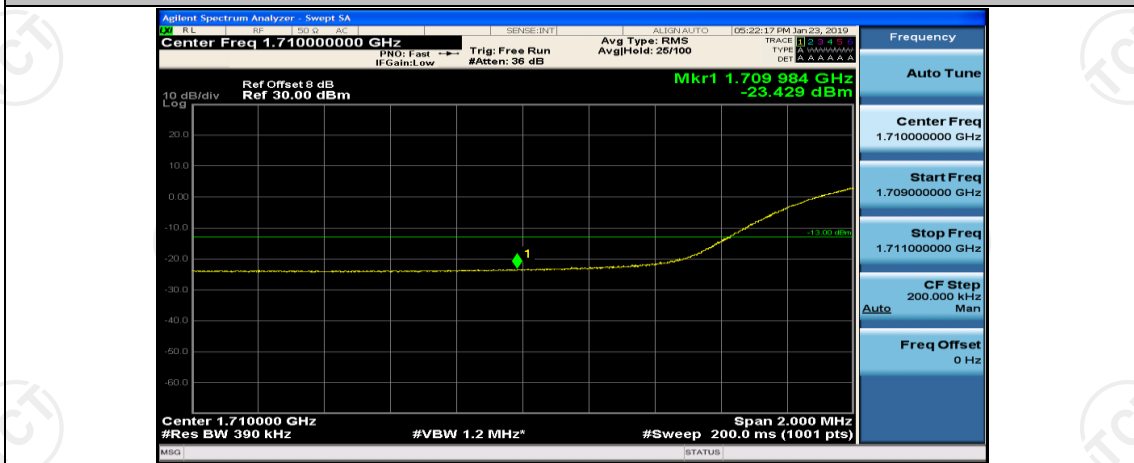

(Channel Bandwidth:20 MHz)_LCH_16QAM_50RB#0

(Channel Bandwidth:20 MHz)_LCH_16QAM_50RB#25

(Channel Bandwidth:20 MHz)_LCH_16QAM_50RB#50

(Channel Bandwidth:20 MHz)_LCH_16QAM_100RB#0

(Channel Bandwidth:20 MHz)_HCH_16QAM_1RB#0