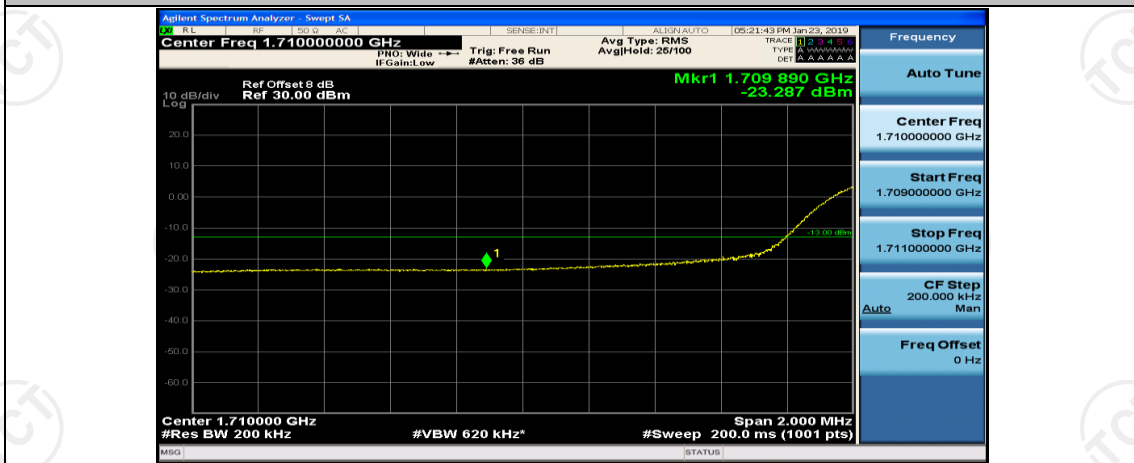

(Channel Bandwidth:20 MHz)_LCH_16QAM_50RB#0