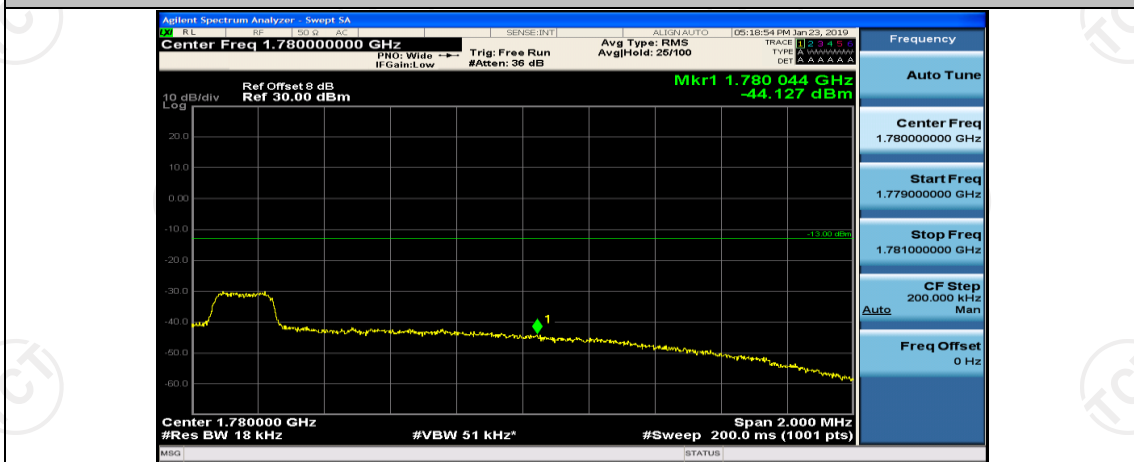

(Channel Bandwidth:15 MHz)_LCH_16QAM_1RB#74

(Channel Bandwidth:15 MHz)_LCH_16QAM_37RB#0

(Channel Bandwidth:15 MHz)_HCH_16QAM_1RB#0

(Channel Bandwidth:15 MHz)_HCH_16QAM_1RB#37

(Channel Bandwidth:15 MHz)_HCH_16QAM_1RB#74

(Channel Bandwidth:15 MHz)_HCH_16QAM_37RB#0

(Channel Bandwidth:15 MHz)_HCH_16QAM_37RB#18

(Channel Bandwidth:15 MHz)_HCH_16QAM_37RB#38

Channel Bandwidth: 20 MHz

(Channel Bandwidth:20 MHz)_LCH_QPSK_50RB#50

(Channel Bandwidth:20 MHz)_LCH_QPSK_100RB#0