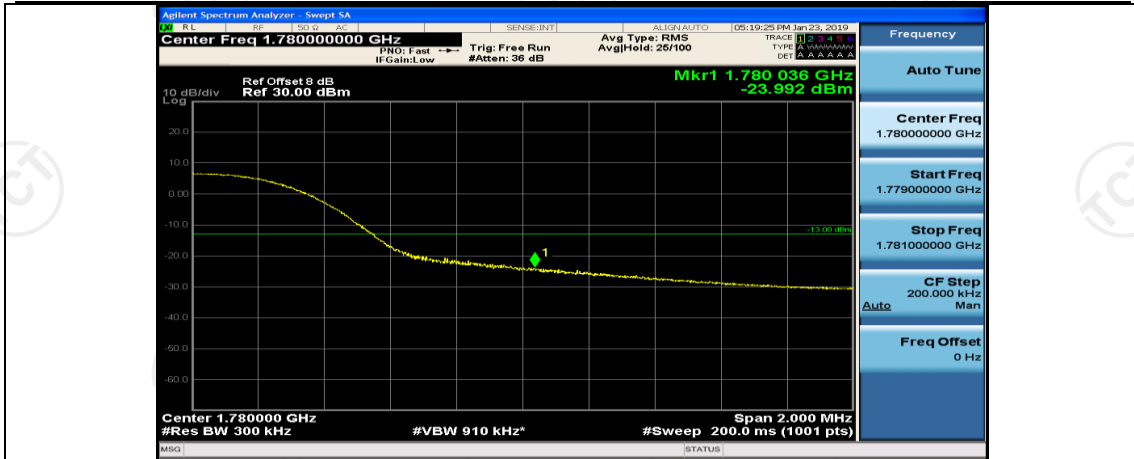

Channel Bandwidth: 15 MHz

(Channel Bandwidth:15 MHz)_LCH_QPSK_1RB#74

(Channel Bandwidth:15 MHz)_LCH_QPSK_37RB#0

(Channel Bandwidth:15 MHz)_LCH_QPSK_37RB#18

(Channel Bandwidth:15 MHz)_LCH_QPSK_37RB#38

(Channel Bandwidth:15 MHz)_LCH_16QAM_1RB#37

(Channel Bandwidth:15 MHz)_LCH_16QAM_1RB#74

(Channel Bandwidth:15 MHz)_LCH_16QAM_37RB#0

(Channel Bandwidth:15 MHz)_HCH_16QAM_1RB#0

(Channel Bandwidth:15 MHz)_HCH_16QAM_1RB#37

(Channel Bandwidth:15 MHz)_HCH_16QAM_1RB#74