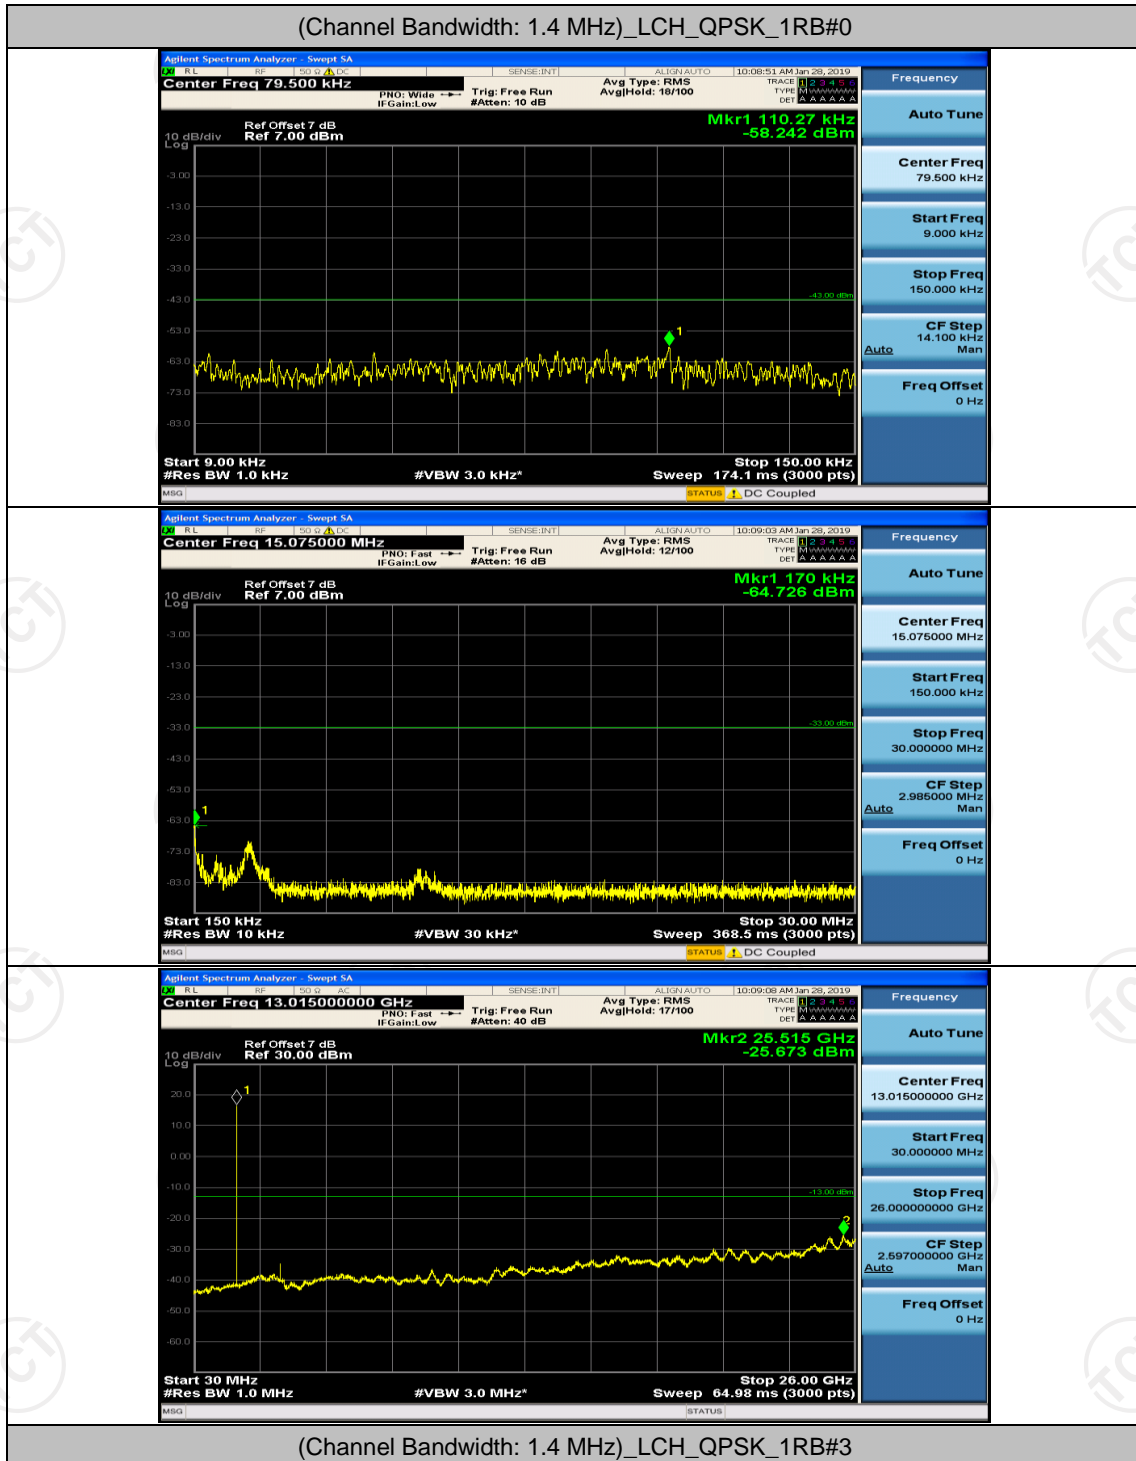

(Channel Bandwidth:20 MHz)_HCH_16QAM_1RB#49

(Channel Bandwidth:20 MHz)_HCH_16QAM_1RB#99

(Channel Bandwidth:20 MHz)_HCH_16QAM_50RB#0

(Channel Bandwidth:20 MHz)_HCH_16QAM_50RB#25

(Channel Bandwidth:20 MHz)_HCH_16QAM_50RB#50

(Channel Bandwidth:20 MHz)_HCH_16QAM_100RB#0

Appendix E: Conducted Spurious Emission

Test Graphs

Channel Bandwidth: 1.4 MHz

(Channel Bandwidth: 1.4 MHz)_MCH_QPSK_1RB#0

(Channel Bandwidth: 1.4 MHz)_MCH_QPSK_1RB#3