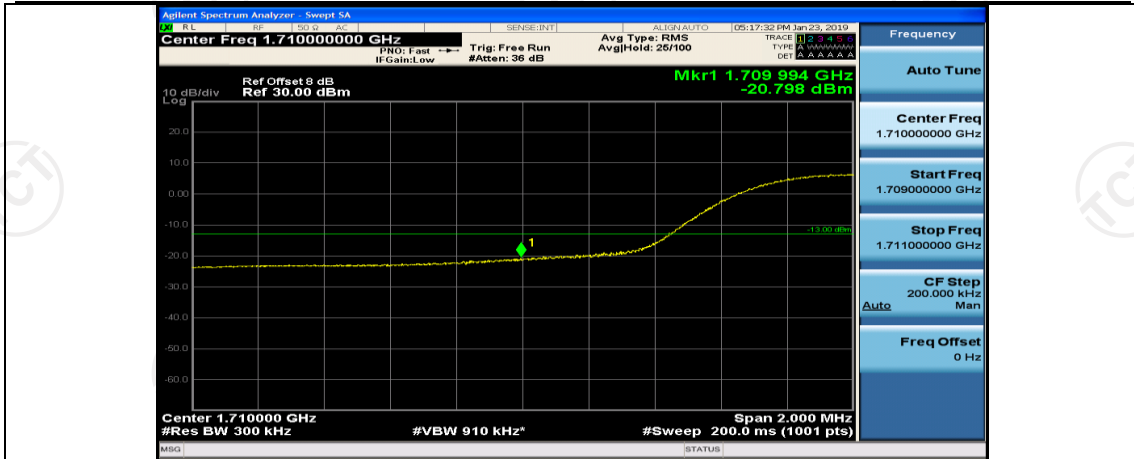

Channel Bandwidth: 15 MHz

(Channel Bandwidth:15 MHz)_LCH_QPSK_1RB#74

(Channel Bandwidth:15 MHz)_LCH_QPSK_37RB#0

(Channel Bandwidth:15 MHz)_LCH_QPSK_37RB#18

(Channel Bandwidth:15 MHz)_LCH_QPSK_37RB#38

(Channel Bandwidth:15 MHz)_LCH_16QAM_1RB#37

(Channel Bandwidth:15 MHz)_LCH_16QAM_1RB#74

(Channel Bandwidth:15 MHz)_LCH_16QAM_37RB#0

(Channel Bandwidth:15 MHz)_HCH_16QAM_1RB#0

(Channel Bandwidth:15 MHz)_HCH_16QAM_1RB#37

(Channel Bandwidth:15 MHz)_HCH_16QAM_1RB#74