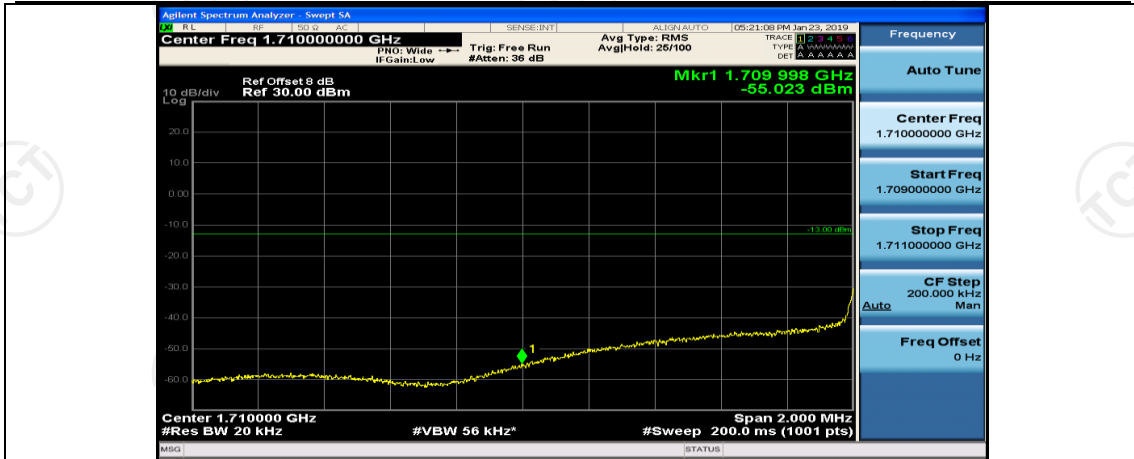

(Channel Bandwidth:20 MHz)_HCH_QPSK_50RB#50

(Channel Bandwidth:20 MHz)_HCH_QPSK_100RB#0

(Channel Bandwidth:20 MHz)_LCH_16QAM_1RB#0

(Channel Bandwidth:20 MHz)_LCH_16QAM_1RB#49

(Channel Bandwidth:20 MHz)_LCH_16QAM_1RB#99