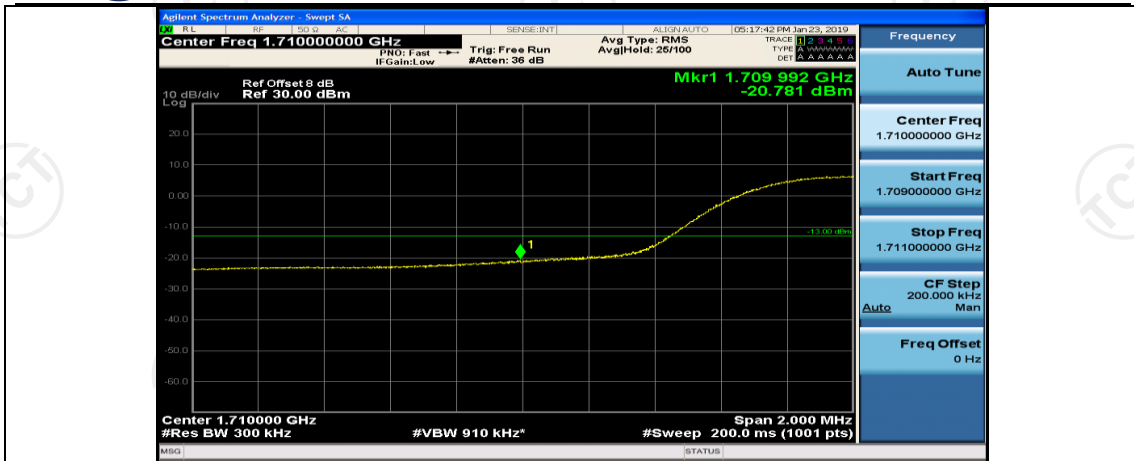

Channel Bandwidth: 15 MHz

(Channel Bandwidth:15 MHz)_LCH_QPSK_1RB#74

(Channel Bandwidth:15 MHz)_LCH_QPSK_37RB#0

(Channel Bandwidth:15 MHz)_LCH_QPSK_37RB#18

(Channel Bandwidth:15 MHz)_LCH_QPSK_37RB#38

(Channel Bandwidth:15 MHz)_LCH_16QAM_1RB#37

(Channel Bandwidth:15 MHz)_LCH_16QAM_1RB#74

(Channel Bandwidth:15 MHz)_LCH_16QAM_37RB#0

(Channel Bandwidth:15 MHz)_HCH_16QAM_1RB#0

(Channel Bandwidth:15 MHz)_HCH_16QAM_1RB#37

(Channel Bandwidth:15 MHz)_HCH_16QAM_1RB#74