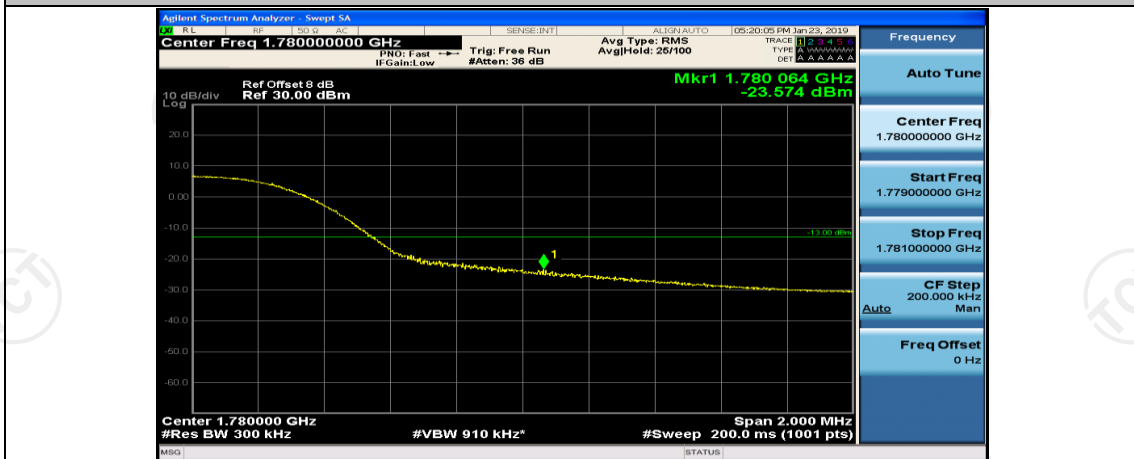

Channel Bandwidth: 15 MHz

(Channel Bandwidth:15 MHz)_LCH_QPSK_1RB#74

(Channel Bandwidth:15 MHz)_LCH_QPSK_37RB#0

(Channel Bandwidth:15 MHz)_LCH_QPSK_37RB#18

(Channel Bandwidth:15 MHz)_LCH_QPSK_37RB#38

(Channel Bandwidth:15 MHz)_LCH_16QAM_1RB#37

(Channel Bandwidth:15 MHz)_LCH_16QAM_1RB#74

(Channel Bandwidth:15 MHz)_LCH_16QAM_37RB#0

(Channel Bandwidth:15 MHz)_HCH_16QAM_1RB#0

(Channel Bandwidth:15 MHz)_HCH_16QAM_1RB#37

(Channel Bandwidth:15 MHz)_HCH_16QAM_1RB#74