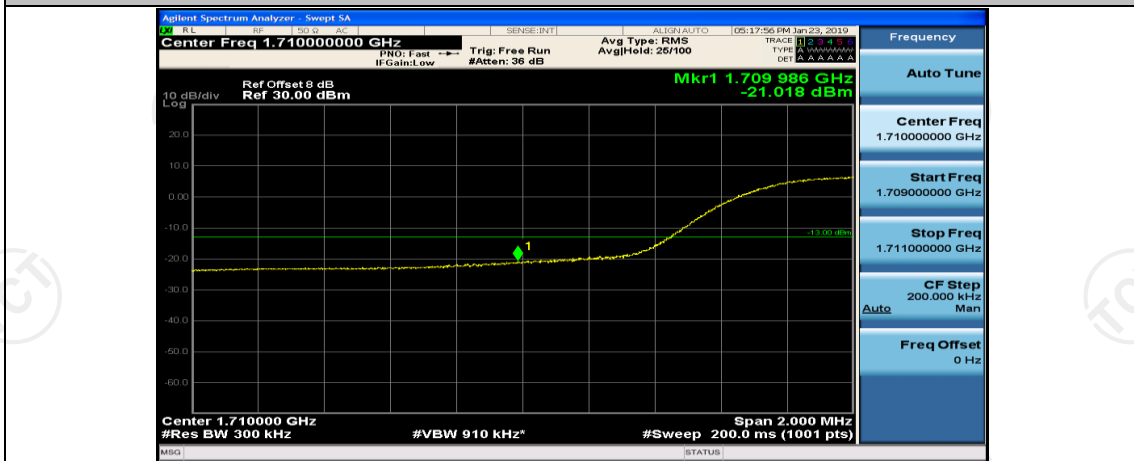

Channel Bandwidth: 15 MHz

(Channel Bandwidth:15 MHz)_LCH_QPSK_1RB#74

(Channel Bandwidth:15 MHz)_LCH_QPSK_37RB#0

(Channel Bandwidth:15 MHz)_LCH_QPSK_37RB#18

(Channel Bandwidth:15 MHz)_LCH_QPSK_37RB#38

(Channel Bandwidth:15 MHz)_LCH_16QAM_1RB#37

(Channel Bandwidth:15 MHz)_LCH_16QAM_1RB#74

(Channel Bandwidth:15 MHz)_LCH_16QAM_37RB#0

(Channel Bandwidth:15 MHz)_HCH_16QAM_1RB#0

(Channel Bandwidth:15 MHz)_HCH_16QAM_1RB#37

(Channel Bandwidth:15 MHz)_HCH_16QAM_1RB#74