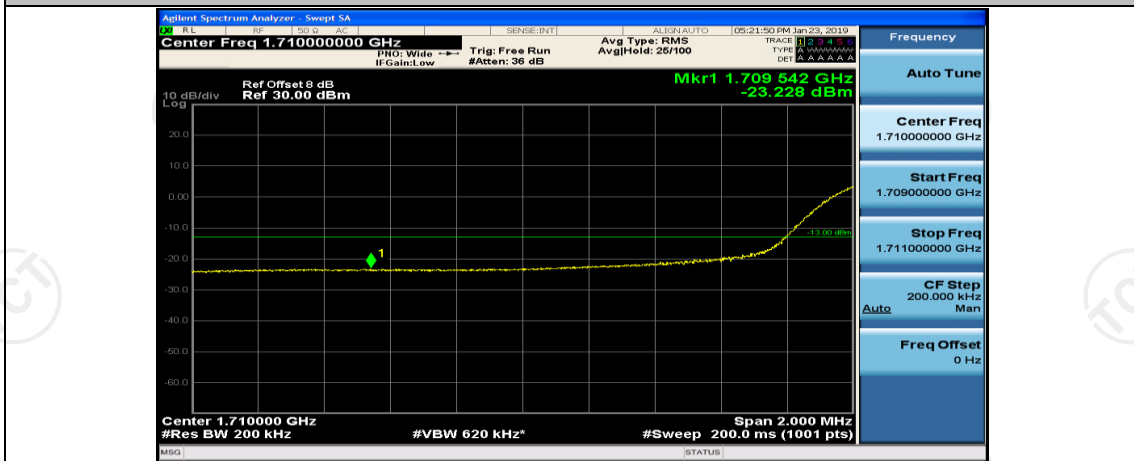

(Channel Bandwidth:20 MHz)_LCH_16QAM_50RB#25