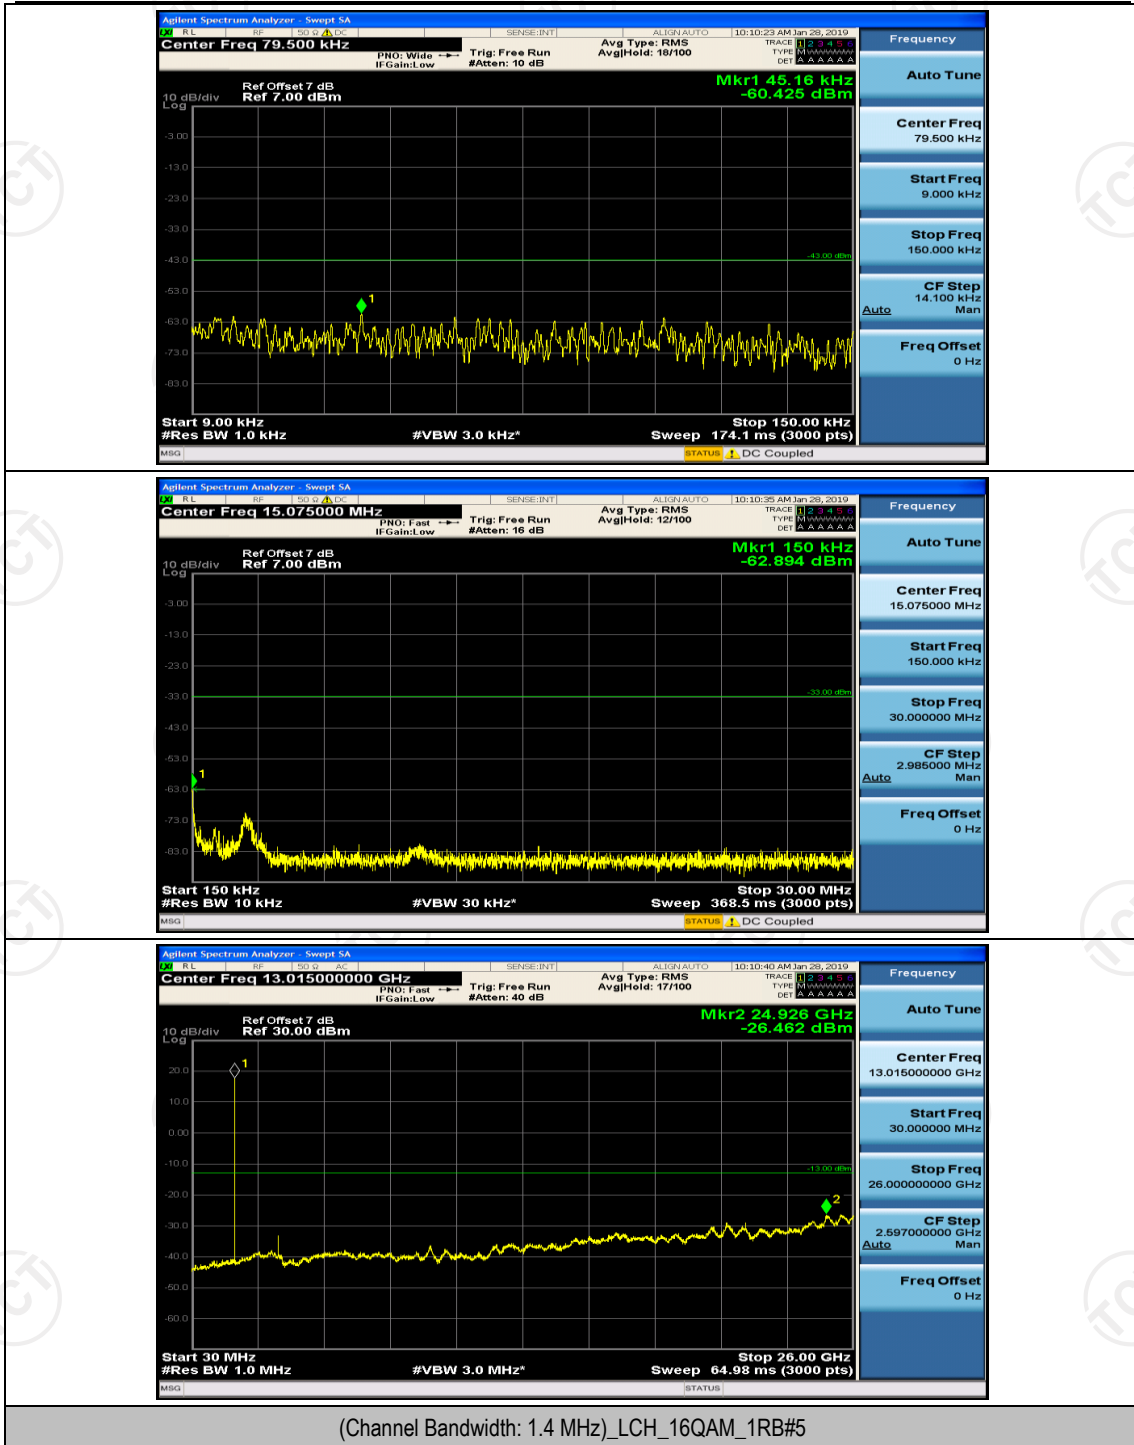

(Channel Bandwidth:20 MHz)_HCH_16QAM_100RB#0

Appendix E: Conducted Spurious Emission

Test Graphs

Channel Bandwidth: 1.4 MHz

(Channel Bandwidth: 1.4 MHz)_MCH_QPSK_1RB#0

(Channel Bandwidth: 1.4 MHz)_MCH_QPSK_1RB#3

(Channel Bandwidth: 1.4 MHz)_HCH_QPSK_1RB#0

(Channel Bandwidth: 1.4 MHz)_LCH_16QAM_1RB#0

(Channel Bandwidth: 1.4 MHz)_LCH_16QAM_1RB#3

(Channel Bandwidth: 1.4 MHz)_MCH_16QAM_1RB#0

(Channel Bandwidth: 1.4 MHz)_MCH_16QAM_1RB#3

(Channel Bandwidth: 1.4 MHz)_HCH_16QAM_1RB#0

(Channel Bandwidth: 1.4 MHz)_HCH_16QAM_1RB#3