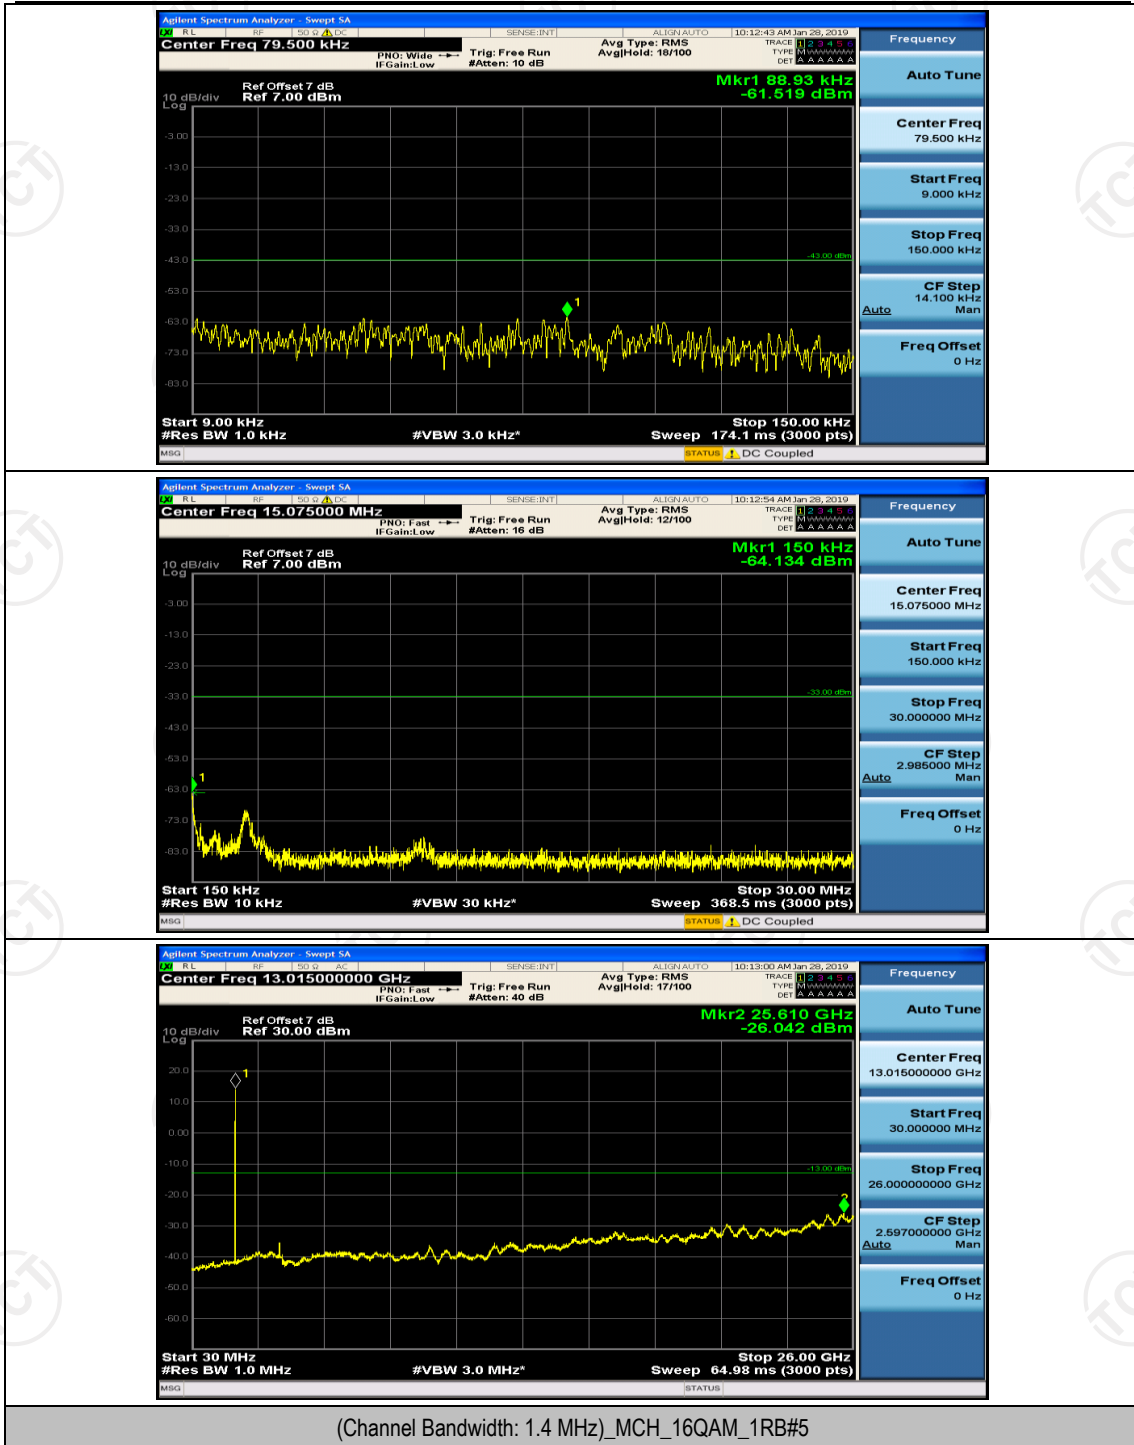

(Channel Bandwidth:20 MHz)_HCH_16QAM_100RB#0

Appendix E: Conducted Spurious Emission

Test Graphs

Channel Bandwidth: 1.4 MHz

(Channel Bandwidth: 1.4 MHz)_MCH_QPSK_1RB#0

(Channel Bandwidth: 1.4 MHz)_MCH_QPSK_1RB#3

(Channel Bandwidth: 1.4 MHz)_HCH_QPSK_1RB#0

(Channel Bandwidth: 1.4 MHz)_LCH_16QAM_1RB#0

(Channel Bandwidth: 1.4 MHz)_LCH_16QAM_1RB#3

(Channel Bandwidth: 1.4 MHz)_MCH_16QAM_1RB#0

(Channel Bandwidth: 1.4 MHz)_MCH_16QAM_1RB#3

(Channel Bandwidth: 1.4 MHz)_HCH_16QAM_1RB#0

(Channel Bandwidth: 1.4 MHz)_HCH_16QAM_1RB#3