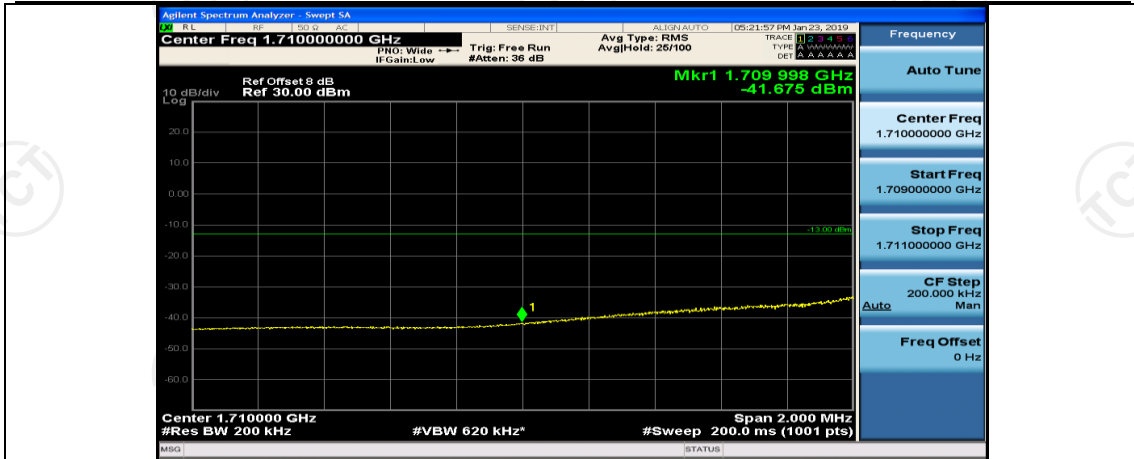

(Channel Bandwidth:20 MHz)_LCH_16QAM_50RB#50