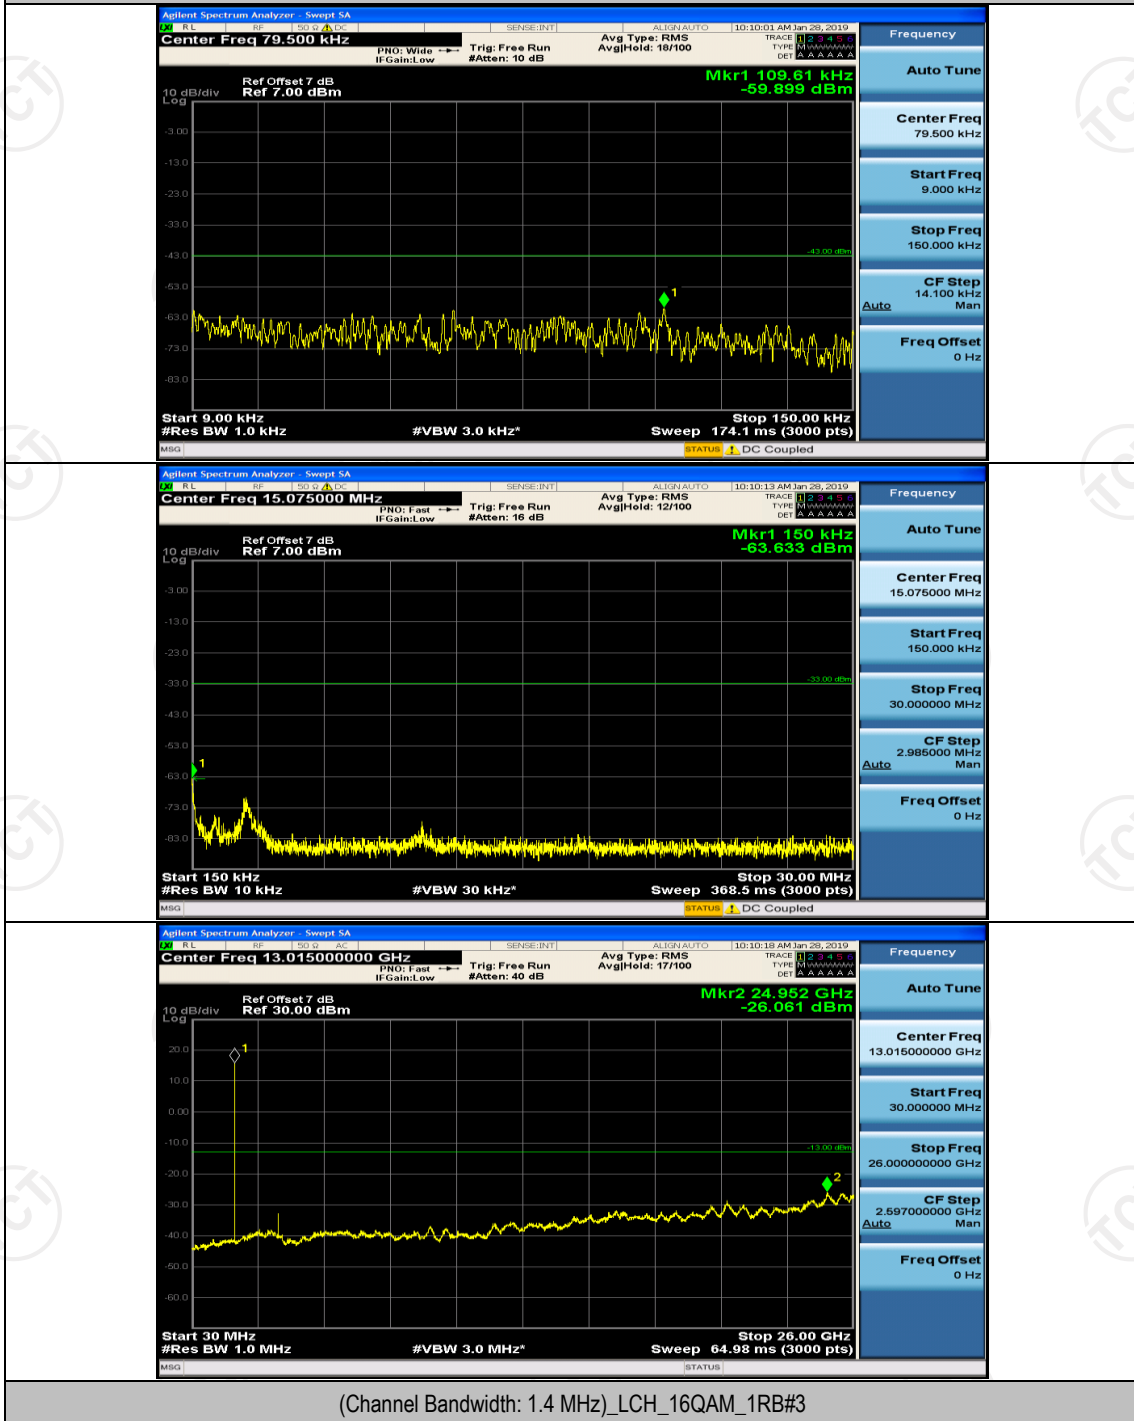

(Channel Bandwidth: 1.4 MHz)_LCH_16QAM_1RB#0

(Channel Bandwidth: 1.4 MHz)_LCH_16QAM_1RB#3