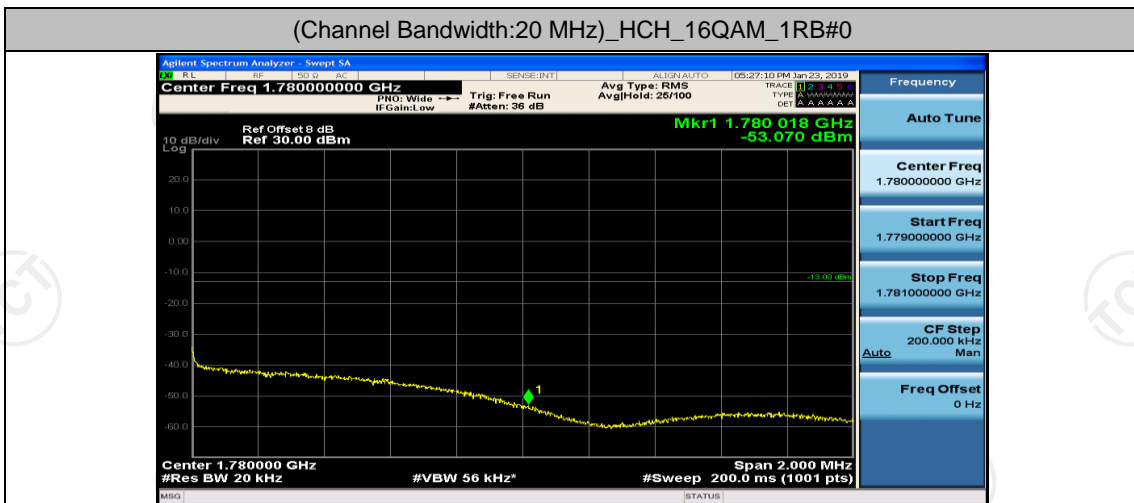

(Channel Bandwidth:20 MHz)_LCH_16QAM_50RB#0

(Channel Bandwidth:20 MHz)_LCH_16QAM_50RB#25

(Channel Bandwidth:20 MHz)_LCH_16QAM_50RB#50

(Channel Bandwidth:20 MHz)_LCH_16QAM_100RB#0

(Channel Bandwidth:20 MHz)_HCH_16QAM_1RB#0