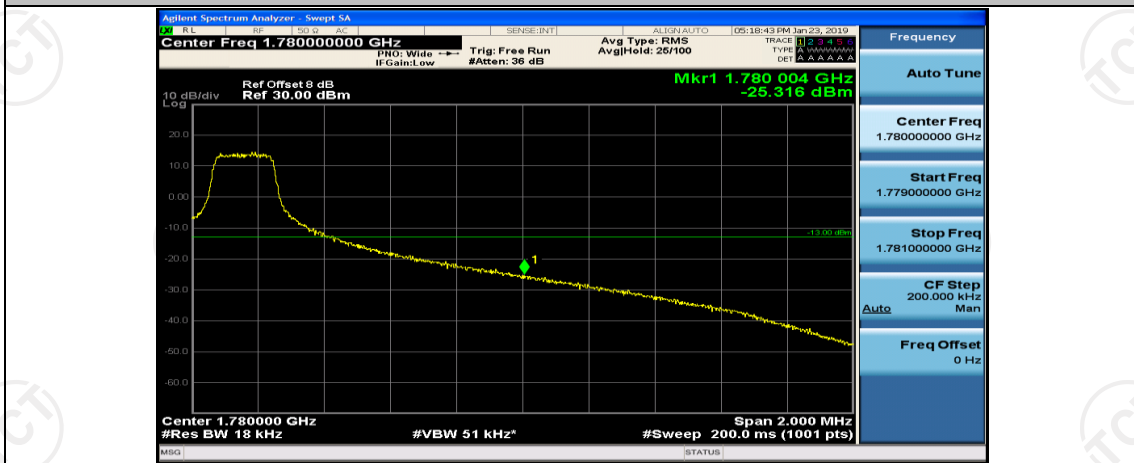

Channel Bandwidth: 15 MHz

(Channel Bandwidth:15 MHz)_LCH_QPSK_1RB#74

(Channel Bandwidth:15 MHz)_LCH_QPSK_37RB#0

(Channel Bandwidth:15 MHz)_LCH_QPSK_37RB#18

(Channel Bandwidth:15 MHz)_LCH_QPSK_37RB#38

(Channel Bandwidth:15 MHz)_LCH_16QAM_1RB#37

(Channel Bandwidth:15 MHz)_LCH_16QAM_1RB#74

(Channel Bandwidth:15 MHz)_LCH_16QAM_37RB#0

(Channel Bandwidth:15 MHz)_HCH_16QAM_1RB#0

(Channel Bandwidth:15 MHz)_HCH_16QAM_1RB#37

(Channel Bandwidth:15 MHz)_HCH_16QAM_1RB#74