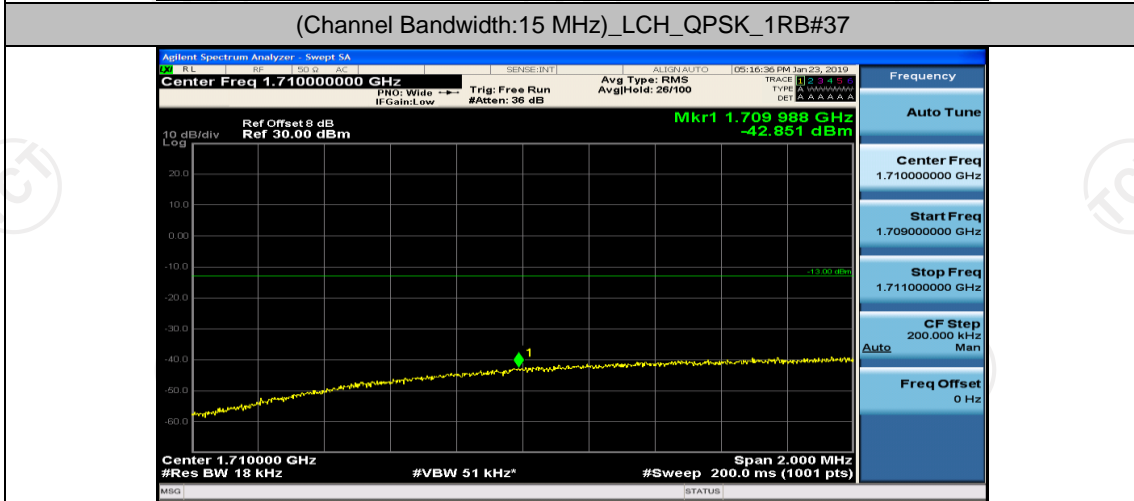

Channel Bandwidth: 15 MHz

(Channel Bandwidth:15 MHz)_LCH_QPSK_1RB#74

(Channel Bandwidth:15 MHz)_LCH_QPSK_37RB#0

(Channel Bandwidth:15 MHz)_LCH_QPSK_37RB#18

(Channel Bandwidth:15 MHz)_LCH_QPSK_37RB#38

(Channel Bandwidth:15 MHz)_LCH_16QAM_1RB#37