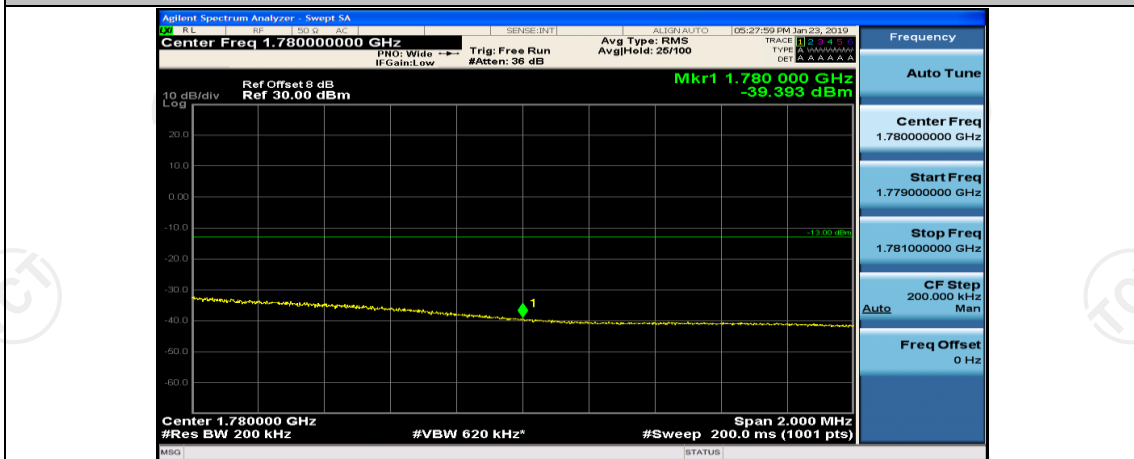

(Channel Bandwidth:20 MHz)_HCH_16QAM_50RB#0