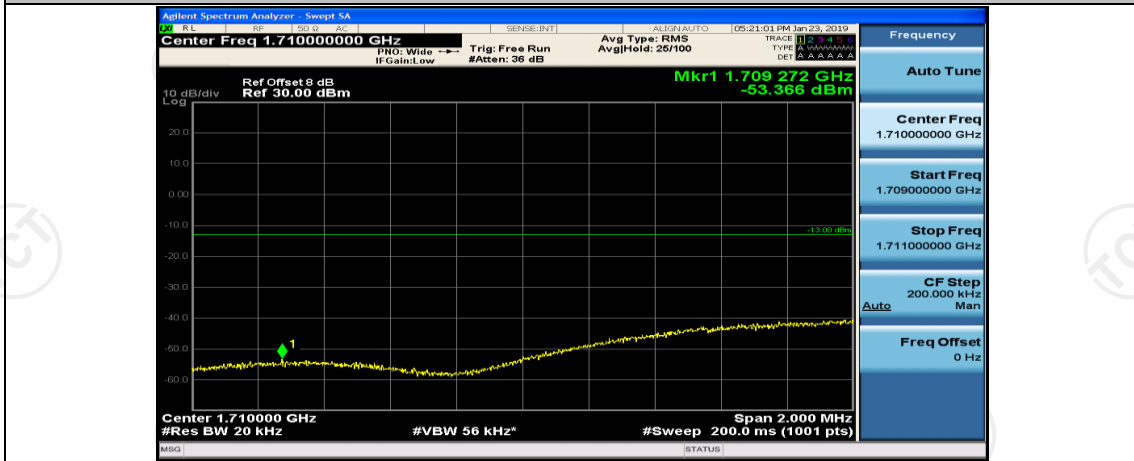

(Channel Bandwidth:20 MHz)_HCH_QPSK_50RB#50

(Channel Bandwidth:20 MHz)_HCH_QPSK_100RB#0

(Channel Bandwidth:20 MHz)_LCH_16QAM_1RB#0

(Channel Bandwidth:20 MHz)_LCH_16QAM_1RB#49

(Channel Bandwidth:20 MHz)_LCH_16QAM_1RB#99