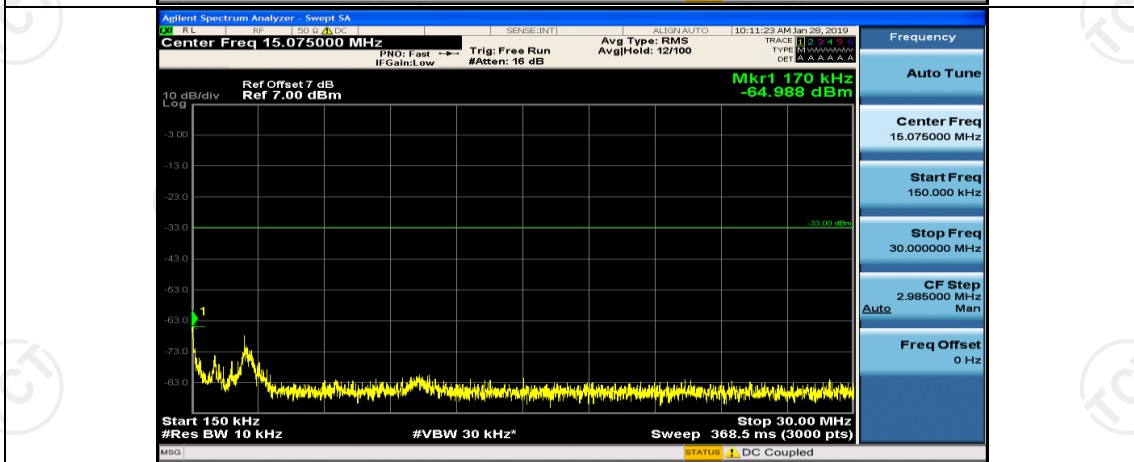

(Channel Bandwidth:20 MHz)_HCH_16QAM_100RB#0

Appendix E: Conducted Spurious Emission

Test Graphs

Channel Bandwidth: 1.4 MHz

(Channel Bandwidth: 1.4 MHz)_MCH_QPSK_1RB#0

(Channel Bandwidth: 1.4 MHz)_MCH_QPSK_1RB#3