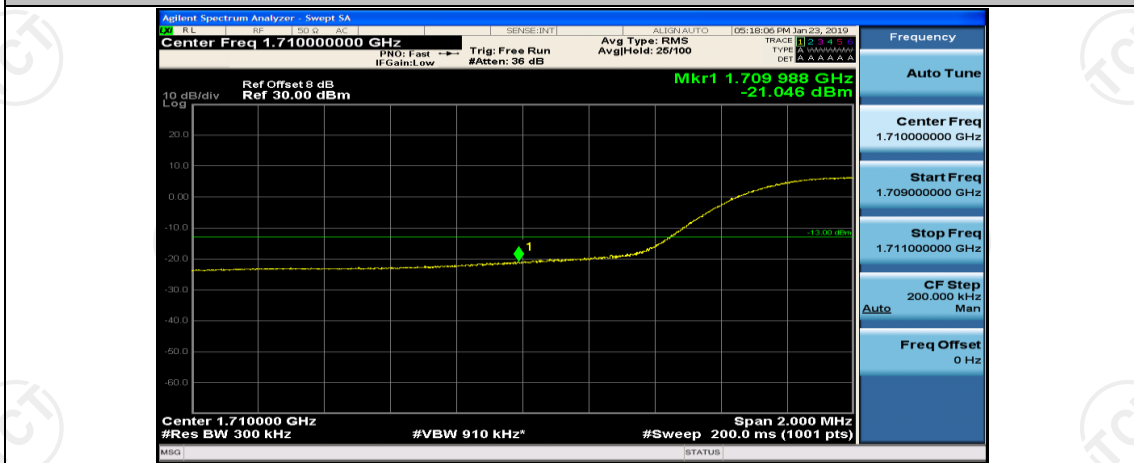

Channel Bandwidth: 15 MHz

(Channel Bandwidth:15 MHz)_LCH_QPSK_1RB#74

(Channel Bandwidth:15 MHz)_LCH_QPSK_37RB#0

(Channel Bandwidth:15 MHz)_LCH_QPSK_37RB#18

(Channel Bandwidth:15 MHz)_LCH_QPSK_37RB#38

(Channel Bandwidth:15 MHz)_LCH_16QAM_1RB#37

(Channel Bandwidth:15 MHz)_LCH_16QAM_1RB#74

(Channel Bandwidth:15 MHz)_LCH_16QAM_37RB#0

(Channel Bandwidth:15 MHz)_HCH_16QAM_1RB#0

(Channel Bandwidth:15 MHz)_HCH_16QAM_1RB#37

(Channel Bandwidth:15 MHz)_HCH_16QAM_1RB#74