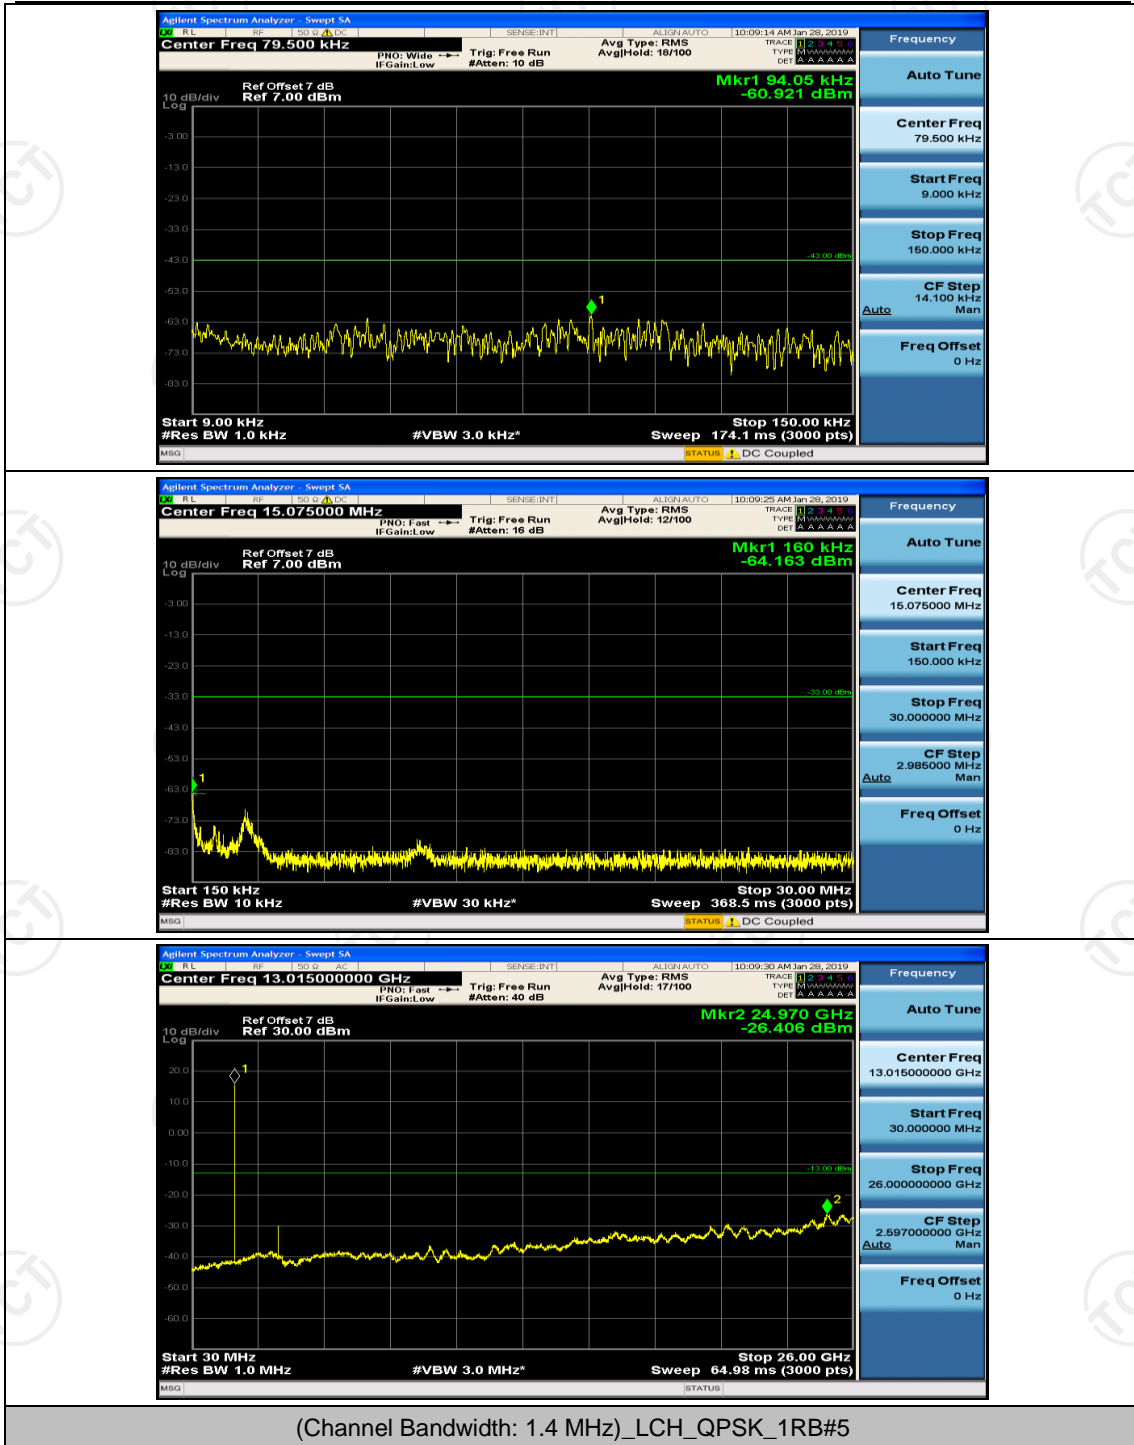

(Channel Bandwidth:20 MHz)_HCH_16QAM_100RB#0

Appendix E: Conducted Spurious Emission

Test Graphs

Channel Bandwidth: 1.4 MHz

(Channel Bandwidth: 1.4 MHz)_MCH_QPSK_1RB#0

(Channel Bandwidth: 1.4 MHz)_MCH_QPSK_1RB#3