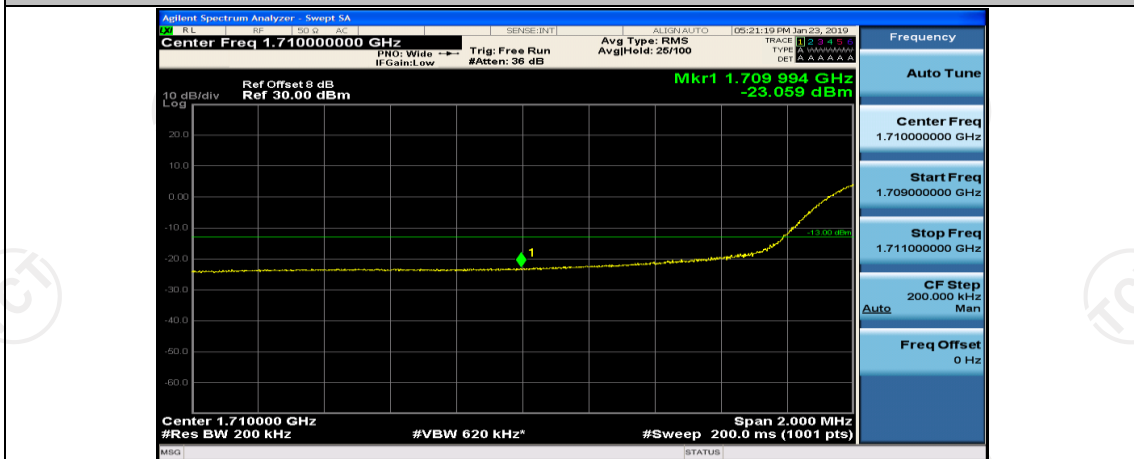

(Channel Bandwidth:15 MHz)_HCH_16QAM_37RB#0

(Channel Bandwidth:15 MHz)_HCH_16QAM_37RB#18

(Channel Bandwidth:15 MHz)_HCH_16QAM_37RB#38

Channel Bandwidth: 20 MHz

(Channel Bandwidth:20 MHz)_LCH_QPSK_50RB#50

(Channel Bandwidth:20 MHz)_LCH_QPSK_100RB#0