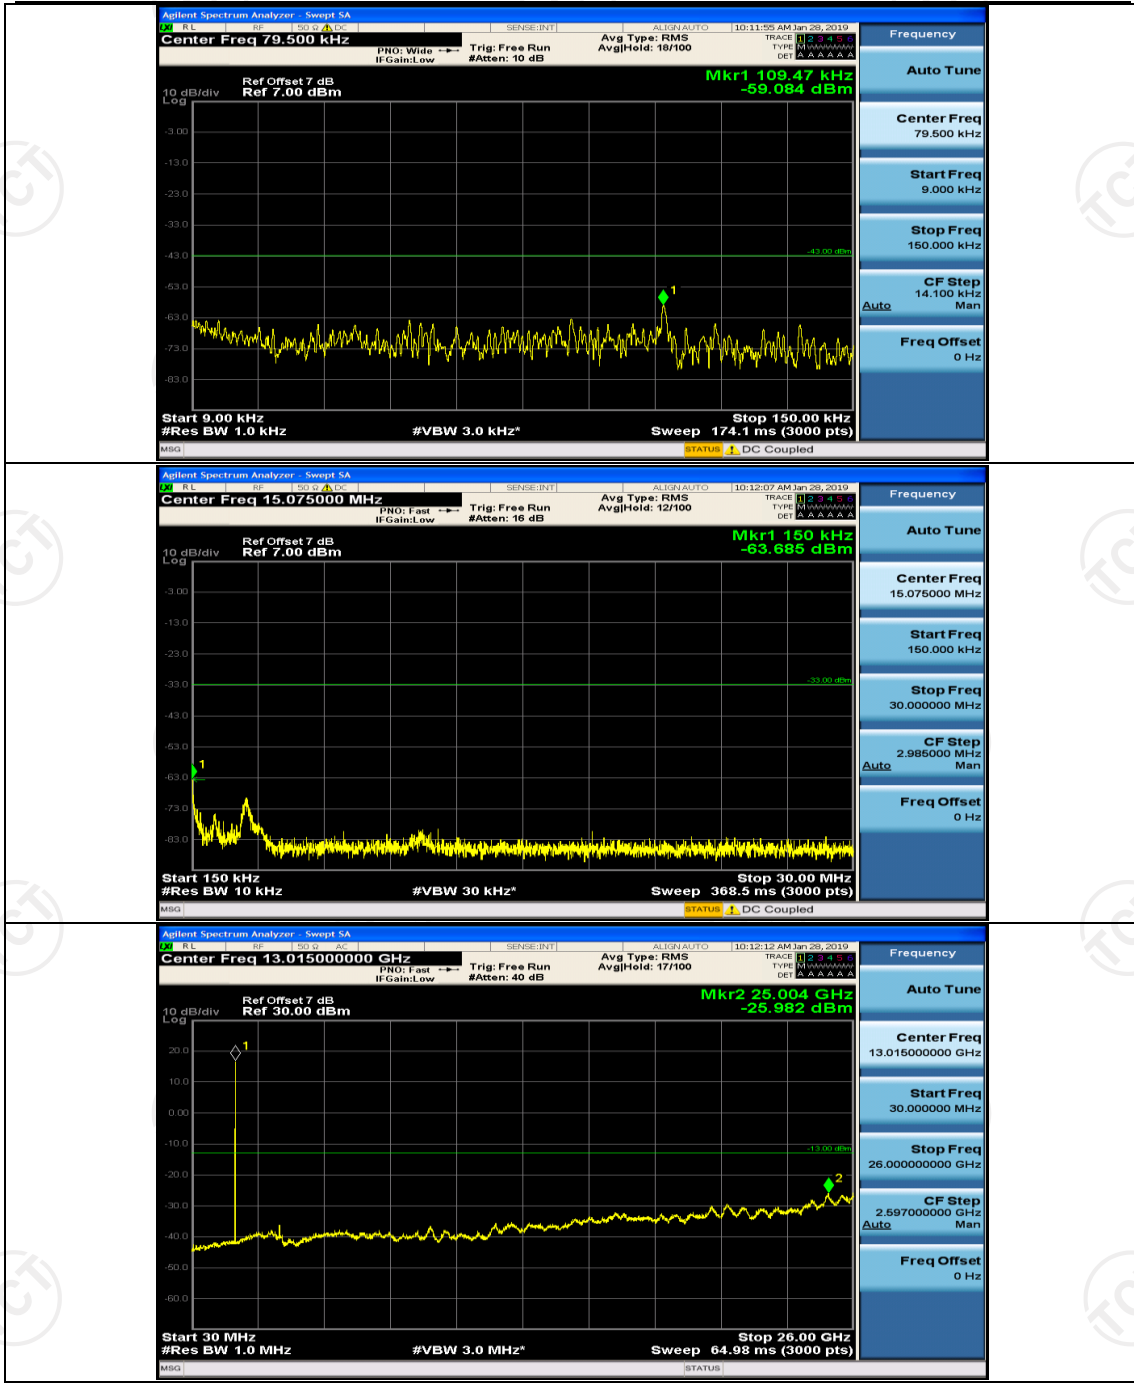

(Channel Bandwidth:20 MHz)_HCH_16QAM_100RB#0

Appendix E: Conducted Spurious Emission

Test Graphs

Channel Bandwidth: 1.4 MHz

(Channel Bandwidth: 1.4 MHz)_MCH_QPSK_1RB#0

(Channel Bandwidth: 1.4 MHz)_MCH_QPSK_1RB#3