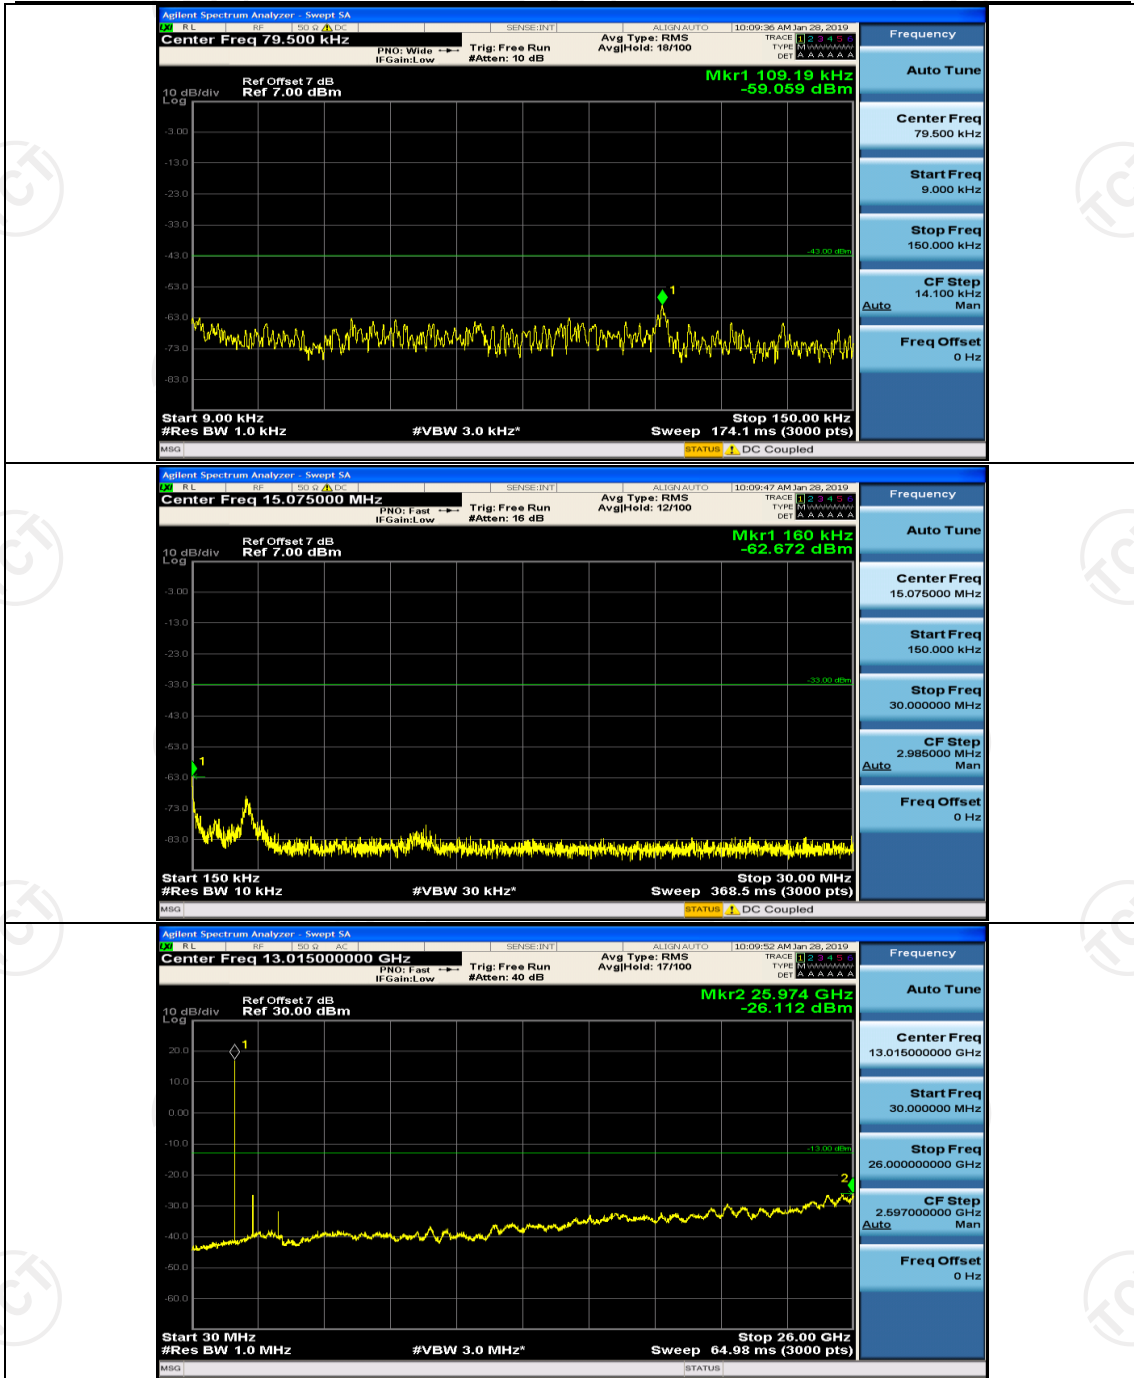

(Channel Bandwidth:20 MHz)_HCH_16QAM_100RB#0

Appendix E: Conducted Spurious Emission

Test Graphs

Channel Bandwidth: 1.4 MHz

(Channel Bandwidth: 1.4 MHz)_MCH_QPSK_1RB#0

(Channel Bandwidth: 1.4 MHz)_MCH_QPSK_1RB#3