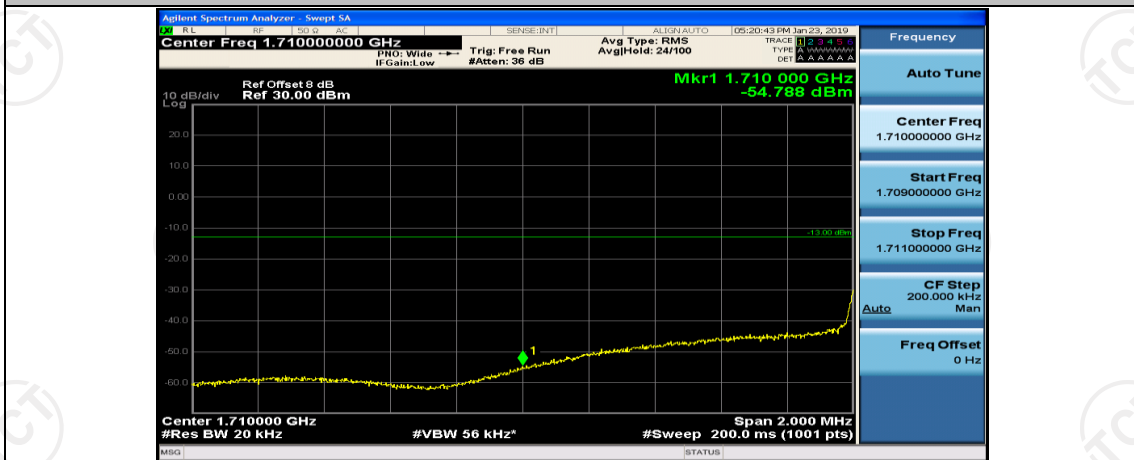

(Channel Bandwidth:15 MHz)_HCH_16QAM_37RB#0

(Channel Bandwidth:15 MHz)_HCH_16QAM_37RB#18

(Channel Bandwidth:15 MHz)_HCH_16QAM_37RB#38

Channel Bandwidth: 20 MHz

(Channel Bandwidth:20 MHz)_LCH_QPSK_50RB#50

(Channel Bandwidth:20 MHz)_LCH_QPSK_100RB#0