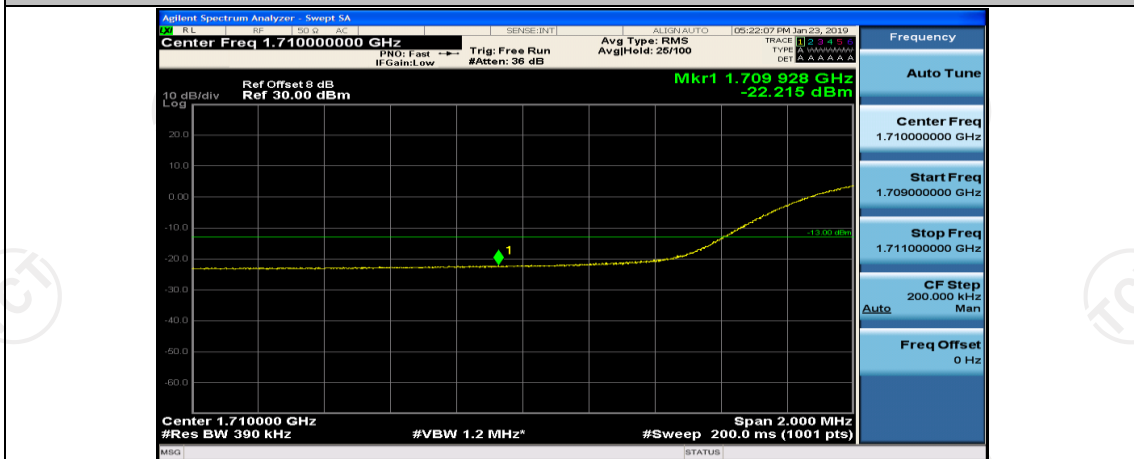

(Channel Bandwidth:15 MHz)_HCH_16QAM_37RB#0

(Channel Bandwidth:15 MHz)_HCH_16QAM_37RB#18

(Channel Bandwidth:15 MHz)_HCH_16QAM_37RB#38

Channel Bandwidth: 20 MHz

(Channel Bandwidth:20 MHz)_LCH_QPSK_50RB#50

(Channel Bandwidth:20 MHz)_LCH_QPSK_100RB#0