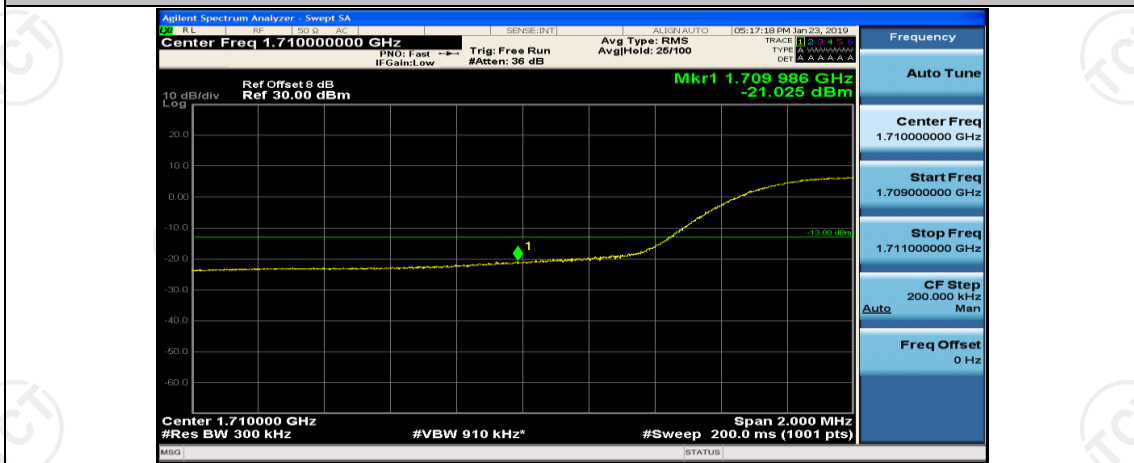

Channel Bandwidth: 15 MHz

(Channel Bandwidth:15 MHz)_LCH_QPSK_1RB#74

(Channel Bandwidth:15 MHz)_LCH_QPSK_37RB#0

(Channel Bandwidth:15 MHz)_LCH_QPSK_37RB#18

(Channel Bandwidth:15 MHz)_LCH_QPSK_37RB#38

(Channel Bandwidth:15 MHz)_LCH_16QAM_1RB#37

(Channel Bandwidth:15 MHz)_LCH_16QAM_1RB#74

(Channel Bandwidth:15 MHz)_LCH_16QAM_37RB#0

(Channel Bandwidth:15 MHz)_HCH_16QAM_1RB#0

(Channel Bandwidth:15 MHz)_HCH_16QAM_1RB#37

(Channel Bandwidth:15 MHz)_HCH_16QAM_1RB#74