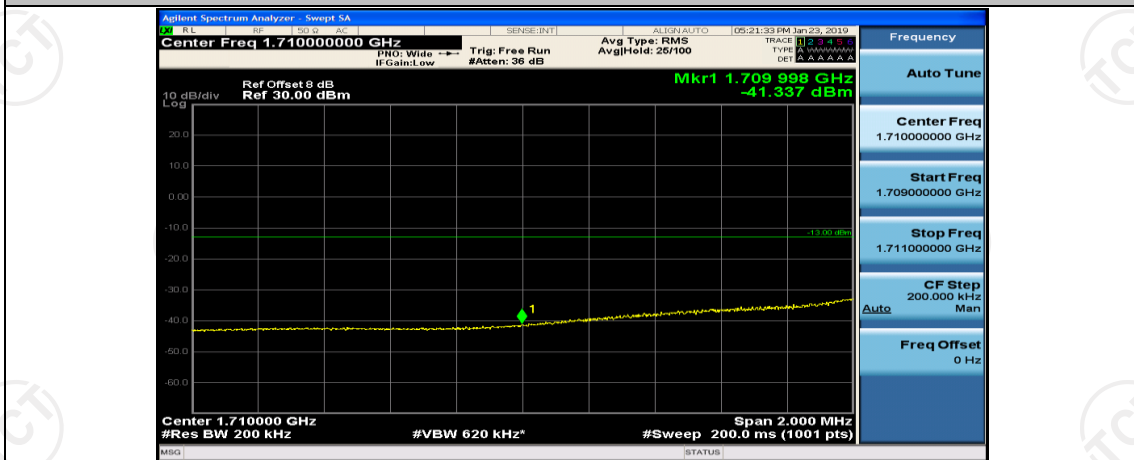

(Channel Bandwidth:15 MHz)_HCH_16QAM_37RB#0

(Channel Bandwidth:15 MHz)_HCH_16QAM_37RB#18

(Channel Bandwidth:15 MHz)_HCH_16QAM_37RB#38

Channel Bandwidth: 20 MHz

(Channel Bandwidth:20 MHz)_LCH_QPSK_50RB#50

(Channel Bandwidth:20 MHz)_LCH_QPSK_100RB#0