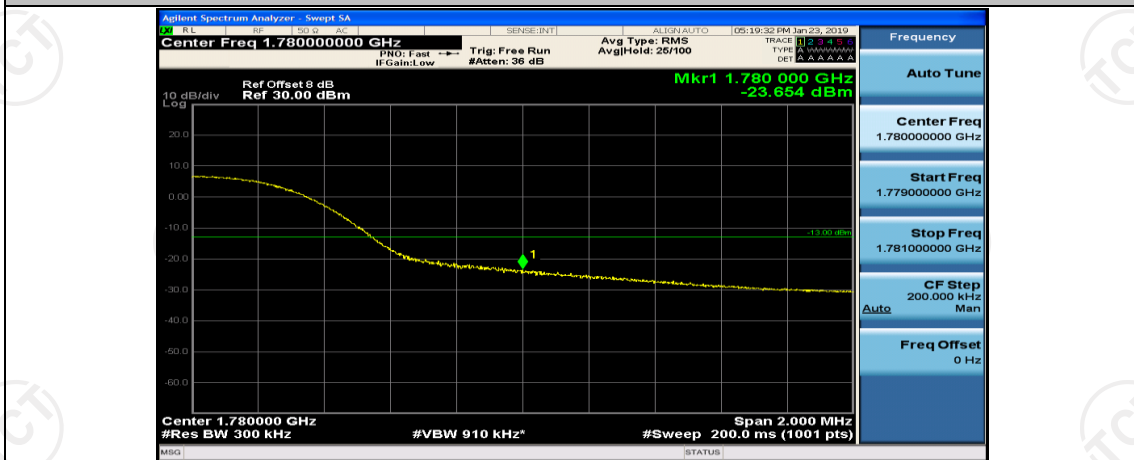

Channel Bandwidth: 15 MHz

(Channel Bandwidth:15 MHz)_LCH_QPSK_1RB#74

(Channel Bandwidth:15 MHz)_LCH_QPSK_37RB#0

(Channel Bandwidth:15 MHz)_LCH_QPSK_37RB#18

(Channel Bandwidth:15 MHz)_LCH_QPSK_37RB#38

(Channel Bandwidth:15 MHz)_LCH_16QAM_1RB#37

(Channel Bandwidth:15 MHz)_LCH_16QAM_1RB#74

(Channel Bandwidth:15 MHz)_LCH_16QAM_37RB#0

(Channel Bandwidth:15 MHz)_HCH_16QAM_1RB#0

(Channel Bandwidth:15 MHz)_HCH_16QAM_1RB#37

(Channel Bandwidth:15 MHz)_HCH_16QAM_1RB#74