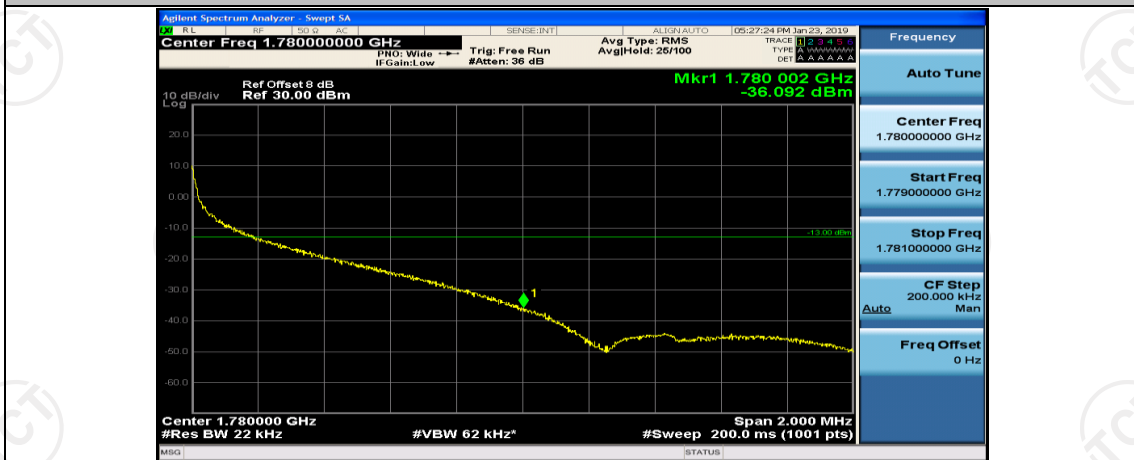

(Channel Bandwidth:20 MHz)_HCH_16QAM_1RB#99