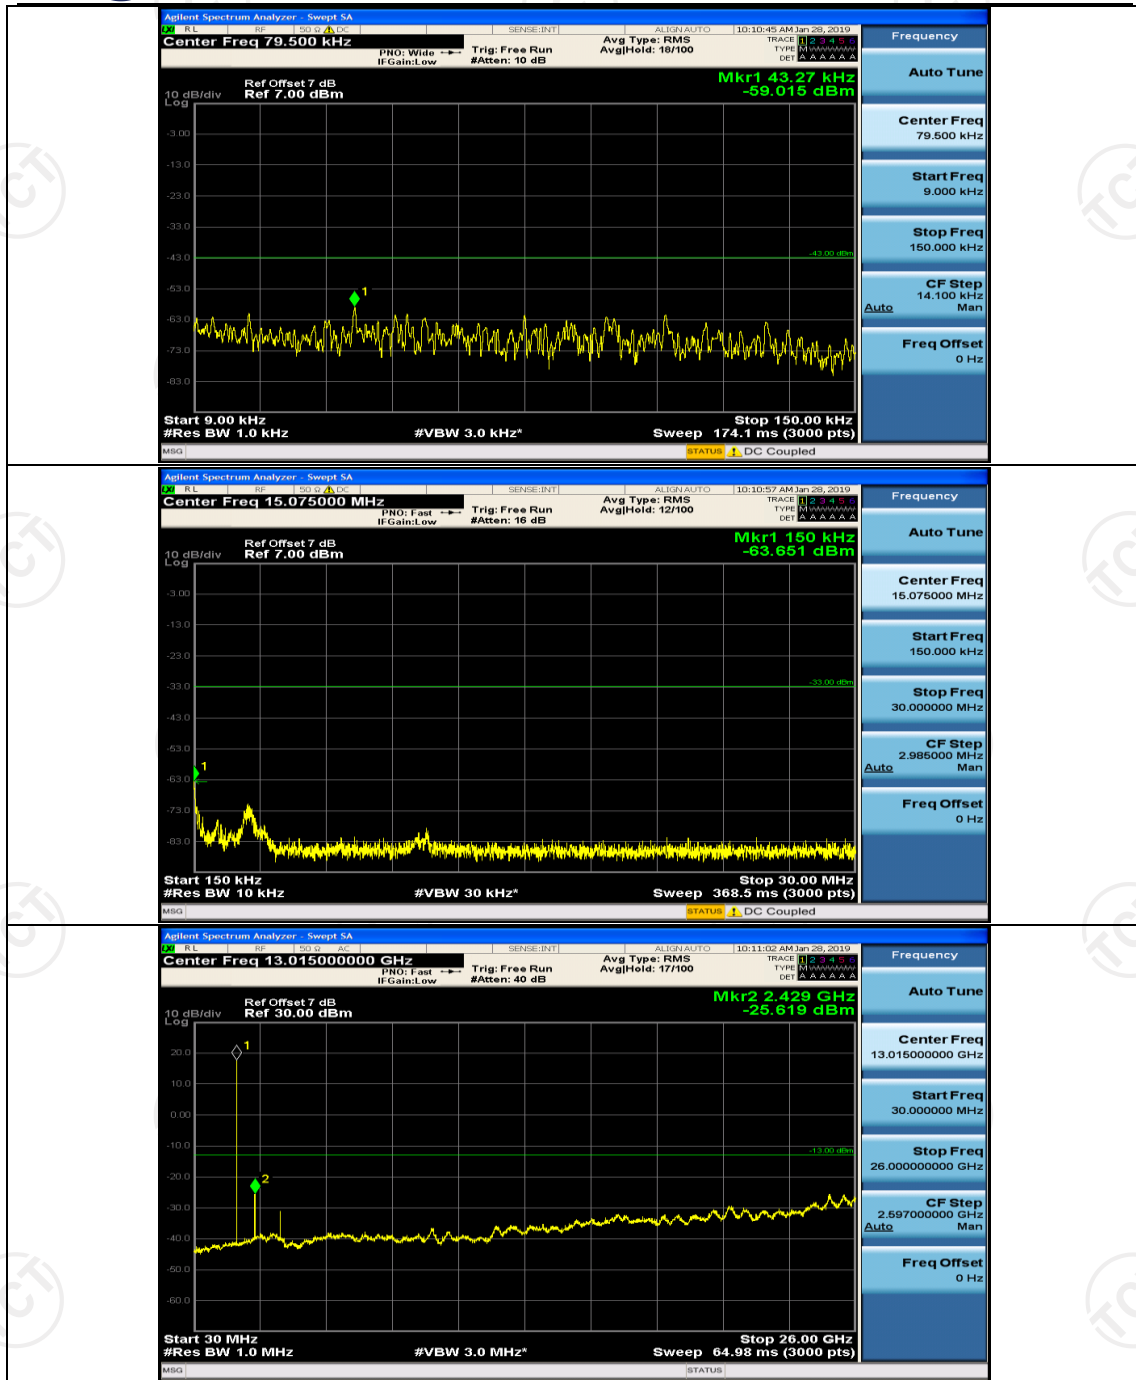

(Channel Bandwidth:20 MHz)_HCH_16QAM_100RB#0

Appendix E: Conducted Spurious Emission

Test Graphs

Channel Bandwidth: 1.4 MHz

(Channel Bandwidth: 1.4 MHz)_MCH_QPSK_1RB#0

(Channel Bandwidth: 1.4 MHz)_MCH_QPSK_1RB#3

(Channel Bandwidth: 1.4 MHz)_HCH_QPSK_1RB#0

(Channel Bandwidth: 1.4 MHz)_LCH_16QAM_1RB#0

(Channel Bandwidth: 1.4 MHz)_LCH_16QAM_1RB#3

(Channel Bandwidth: 1.4 MHz)_MCH_16QAM_1RB#0

(Channel Bandwidth: 1.4 MHz)_MCH_16QAM_1RB#3

(Channel Bandwidth: 1.4 MHz)_HCH_16QAM_1RB#0

(Channel Bandwidth: 1.4 MHz)_HCH_16QAM_1RB#3