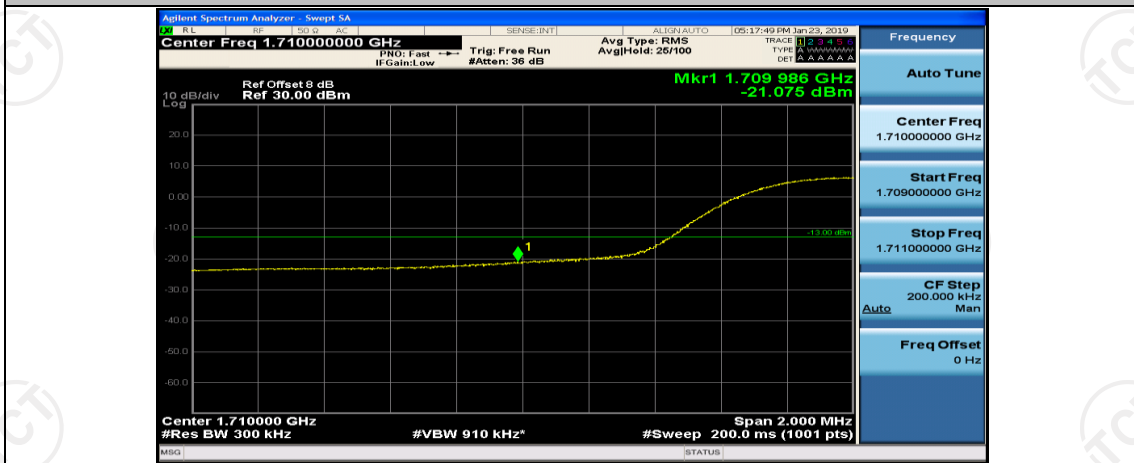

Channel Bandwidth: 15 MHz

(Channel Bandwidth:15 MHz)_LCH_QPSK_1RB#74

(Channel Bandwidth:15 MHz)_LCH_QPSK_37RB#0

(Channel Bandwidth:15 MHz)_LCH_QPSK_37RB#18

(Channel Bandwidth:15 MHz)_LCH_QPSK_37RB#38

(Channel Bandwidth:15 MHz)_LCH_16QAM_1RB#37

(Channel Bandwidth:15 MHz)_LCH_16QAM_1RB#74

(Channel Bandwidth:15 MHz)_LCH_16QAM_37RB#0

(Channel Bandwidth:15 MHz)_HCH_16QAM_1RB#0

(Channel Bandwidth:15 MHz)_HCH_16QAM_1RB#37

(Channel Bandwidth:15 MHz)_HCH_16QAM_1RB#74