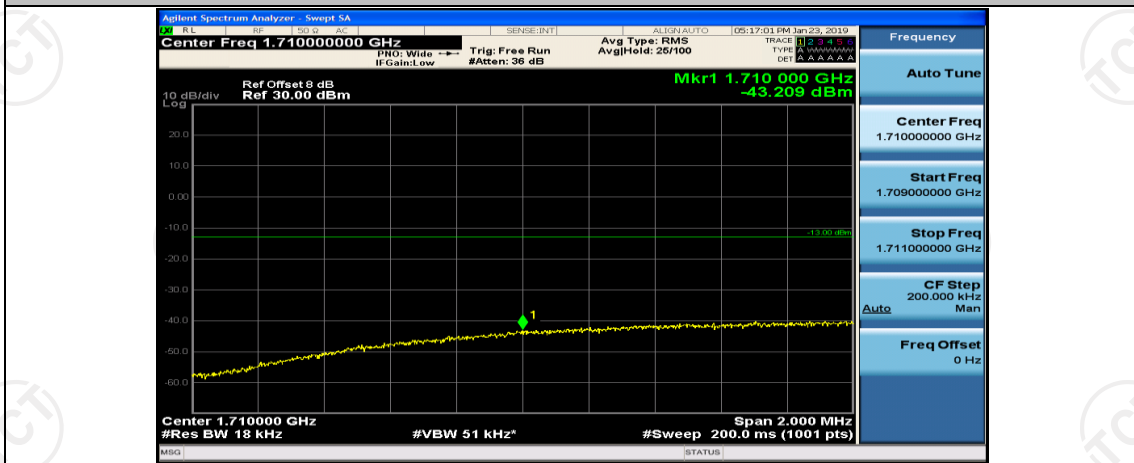

Channel Bandwidth: 15 MHz

(Channel Bandwidth:15 MHz)_LCH_QPSK_1RB#74

(Channel Bandwidth:15 MHz)_LCH_QPSK_37RB#0

(Channel Bandwidth:15 MHz)_LCH_QPSK_37RB#18

(Channel Bandwidth:15 MHz)_LCH_QPSK_37RB#38

(Channel Bandwidth:15 MHz)_LCH_16QAM_1RB#37

(Channel Bandwidth:15 MHz)_LCH_16QAM_1RB#74

(Channel Bandwidth:15 MHz)_LCH_16QAM_37RB#0

(Channel Bandwidth:15 MHz)_HCH_16QAM_1RB#0

(Channel Bandwidth:15 MHz)_HCH_16QAM_1RB#37

(Channel Bandwidth:15 MHz)_HCH_16QAM_1RB#74