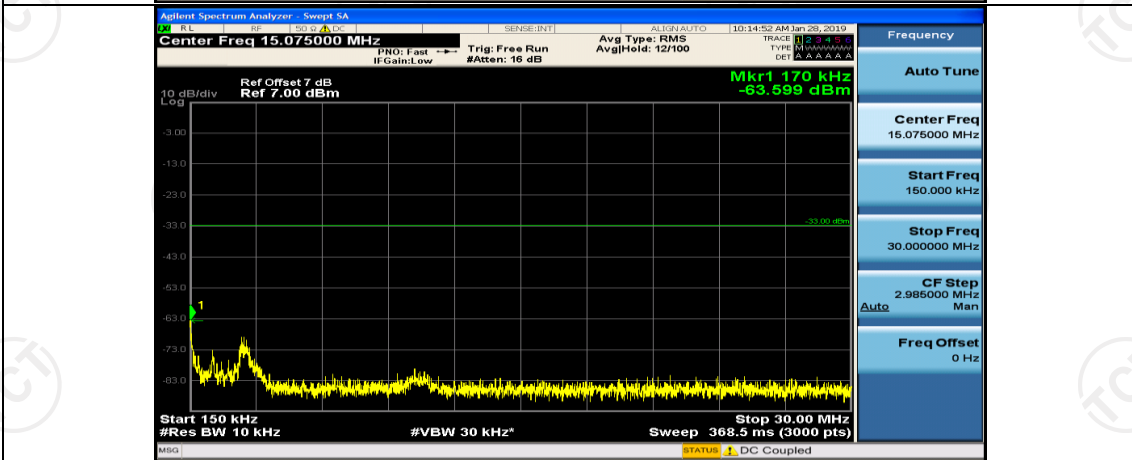

(Channel Bandwidth: 1.4 MHz)_HCH_16QAM_1RB#0

(Channel Bandwidth: 1.4 MHz)_HCH_16QAM_1RB#3