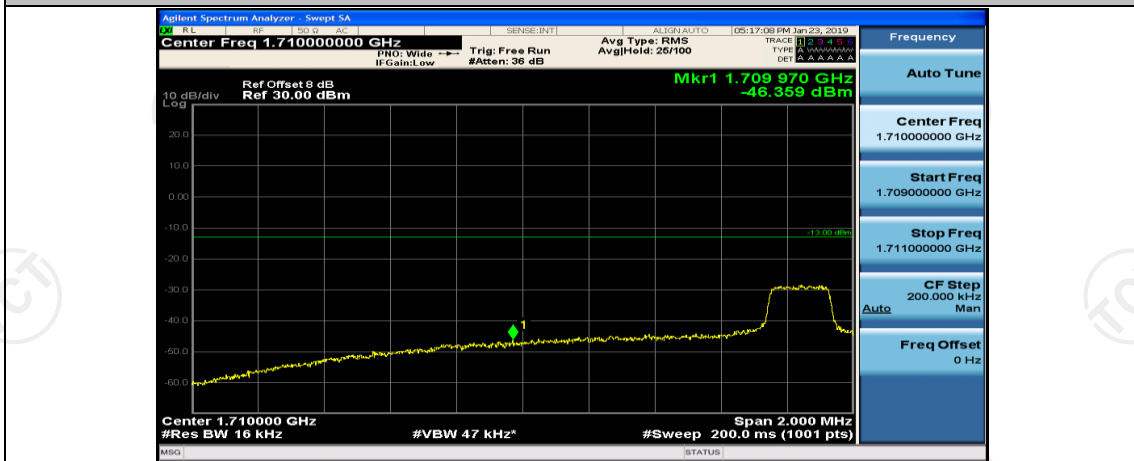

Channel Bandwidth: 15 MHz

(Channel Bandwidth:15 MHz)_LCH_QPSK_1RB#74

(Channel Bandwidth:15 MHz)_LCH_QPSK_37RB#0

(Channel Bandwidth:15 MHz)_LCH_QPSK_37RB#18

(Channel Bandwidth:15 MHz)_LCH_QPSK_37RB#38

(Channel Bandwidth:15 MHz)_LCH_16QAM_1RB#37

(Channel Bandwidth:15 MHz)_LCH_16QAM_1RB#74

(Channel Bandwidth:15 MHz)_LCH_16QAM_37RB#0

(Channel Bandwidth:15 MHz)_HCH_16QAM_1RB#0

(Channel Bandwidth:15 MHz)_HCH_16QAM_1RB#37

(Channel Bandwidth:15 MHz)_HCH_16QAM_1RB#74