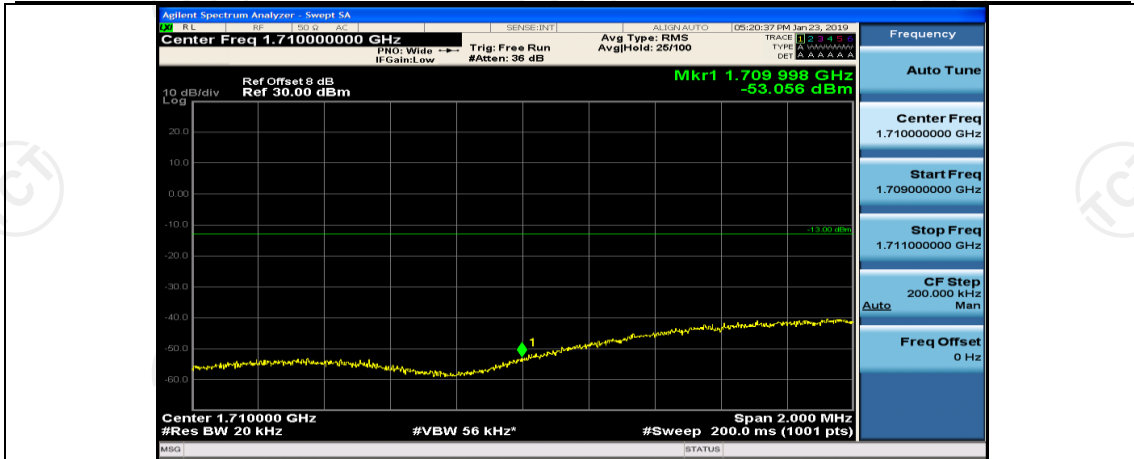

(Channel Bandwidth:15 MHz)_HCH_16QAM_37RB#0

(Channel Bandwidth:15 MHz)_HCH_16QAM_37RB#18

(Channel Bandwidth:15 MHz)_HCH_16QAM_37RB#38

Channel Bandwidth: 20 MHz

(Channel Bandwidth:20 MHz)_LCH_QPSK_50RB#50

(Channel Bandwidth:20 MHz)_LCH_QPSK_100RB#0