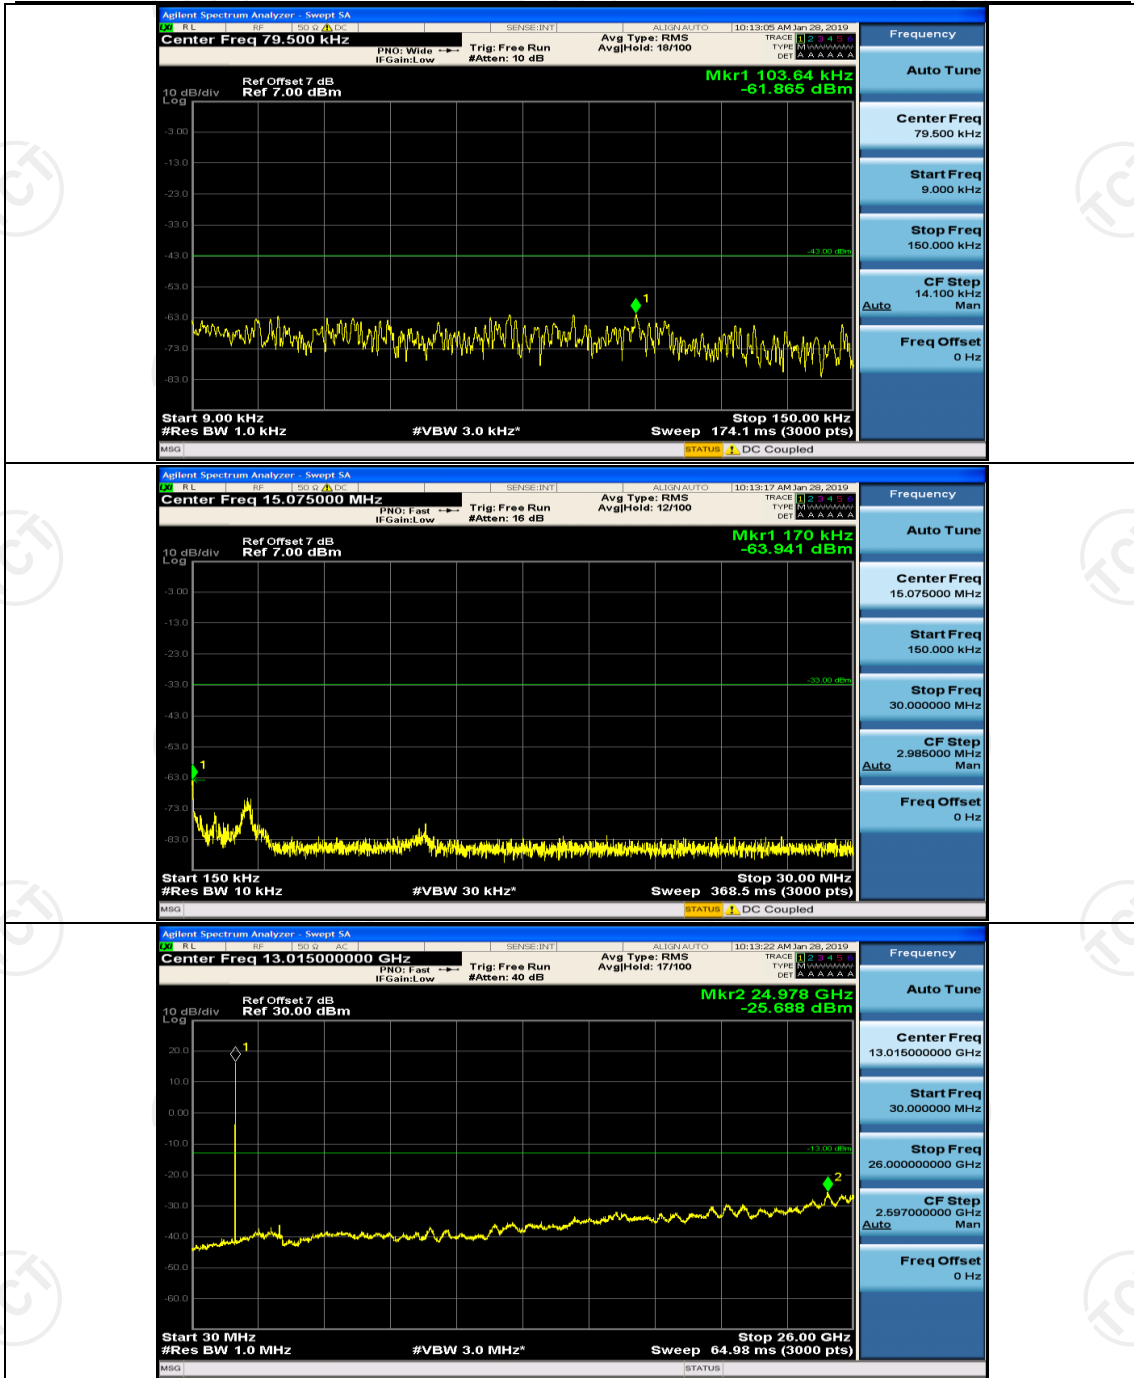

(Channel Bandwidth:20 MHz)_HCH_16QAM_100RB#0

Appendix E: Conducted Spurious Emission

Test Graphs

Channel Bandwidth: 1.4 MHz

(Channel Bandwidth: 1.4 MHz)_MCH_QPSK_1RB#0

(Channel Bandwidth: 1.4 MHz)_MCH_QPSK_1RB#3

(Channel Bandwidth: 1.4 MHz)_HCH_QPSK_1RB#0

(Channel Bandwidth: 1.4 MHz)_LCH_16QAM_1RB#0

(Channel Bandwidth: 1.4 MHz)_LCH_16QAM_1RB#3

(Channel Bandwidth: 1.4 MHz)_MCH_16QAM_1RB#0

(Channel Bandwidth: 1.4 MHz)_MCH_16QAM_1RB#3

(Channel Bandwidth: 1.4 MHz)_HCH_16QAM_1RB#0

(Channel Bandwidth: 1.4 MHz)_HCH_16QAM_1RB#3