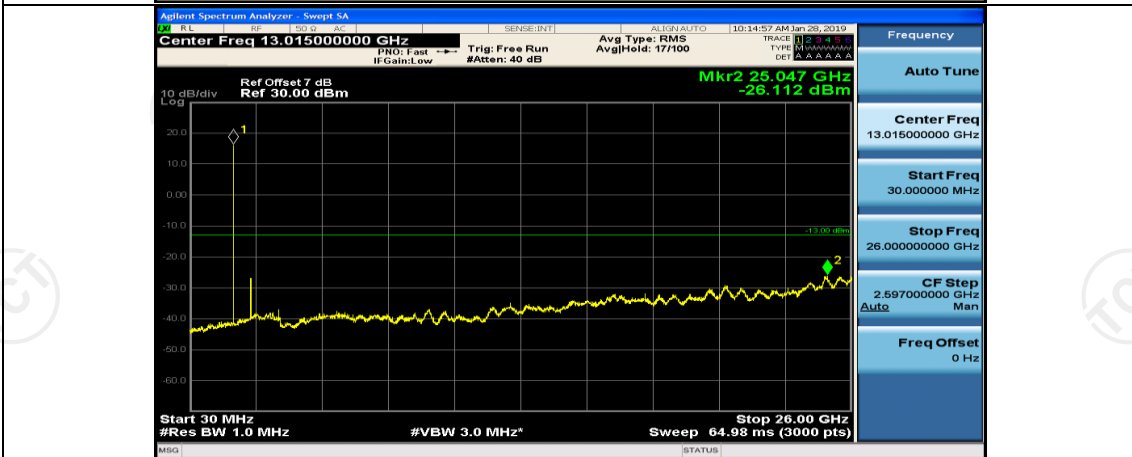

(Channel Bandwidth: 1.4 MHz)_HCH_16QAM_1RB#0

(Channel Bandwidth: 1.4 MHz)_HCH_16QAM_1RB#3