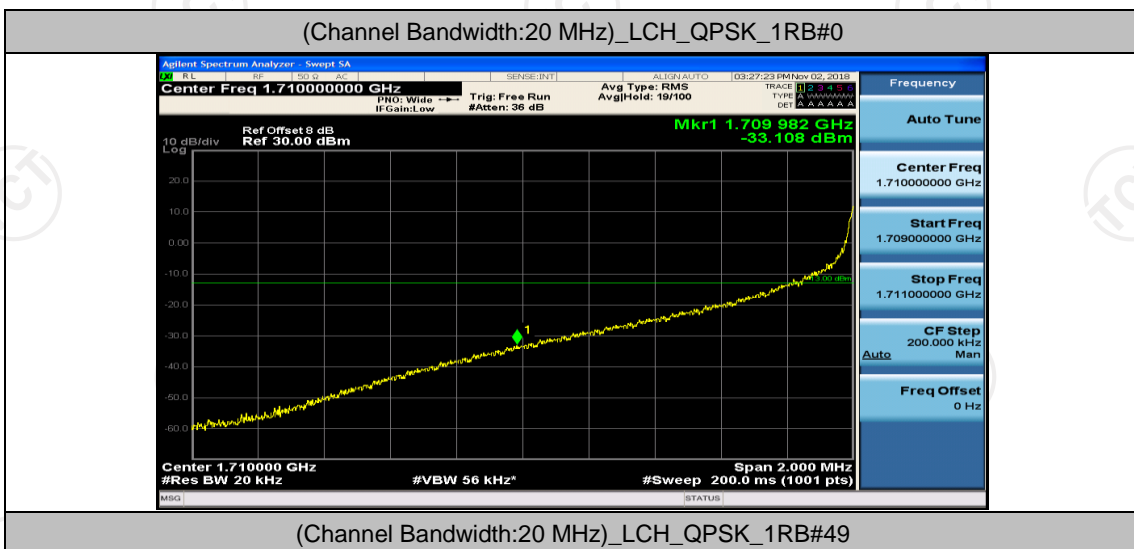

(Channel Bandwidth:15 MHz)_HCH_16QAM_37RB#0

(Channel Bandwidth:15 MHz)_HCH_16QAM_37RB#18

(Channel Bandwidth:15 MHz)_HCH_16QAM_37RB#38

Channel Bandwidth: 20 MHz

(Channel Bandwidth:20 MHz)_LCH_QPSK_50RB#50

(Channel Bandwidth:20 MHz)_LCH_QPSK_100RB#0