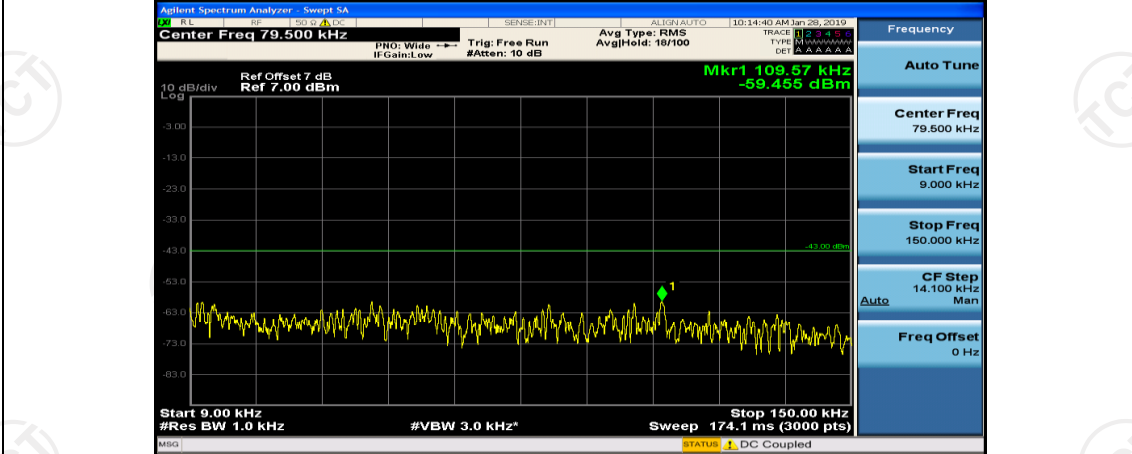

(Channel Bandwidth: 1.4 MHz)_HCH_16QAM_1RB#0

(Channel Bandwidth: 1.4 MHz)_HCH_16QAM_1RB#3