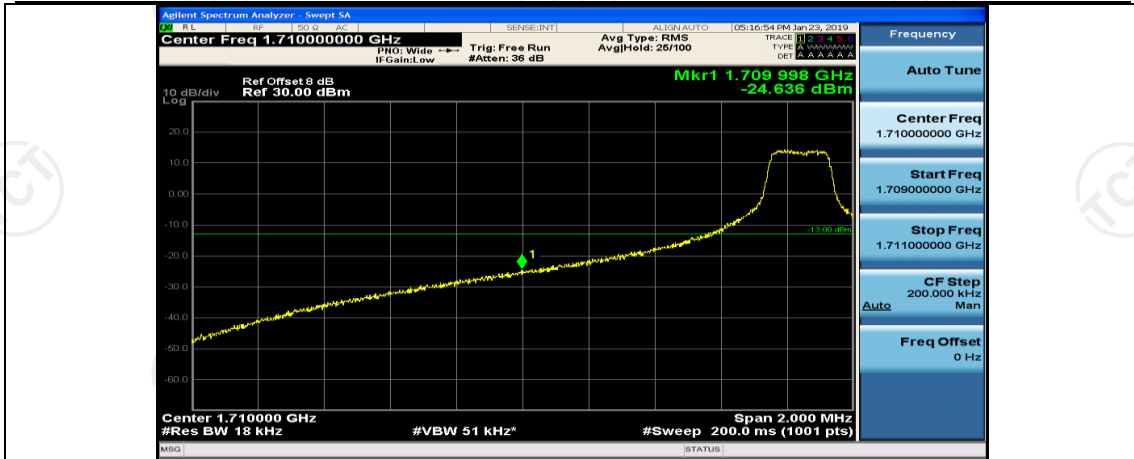

Channel Bandwidth: 15 MHz

(Channel Bandwidth:15 MHz)_LCH_QPSK_1RB#74

(Channel Bandwidth:15 MHz)_LCH_QPSK_37RB#0

(Channel Bandwidth:15 MHz)_LCH_QPSK_37RB#18

(Channel Bandwidth:15 MHz)_LCH_QPSK_37RB#38

(Channel Bandwidth:15 MHz)_LCH_16QAM_1RB#37