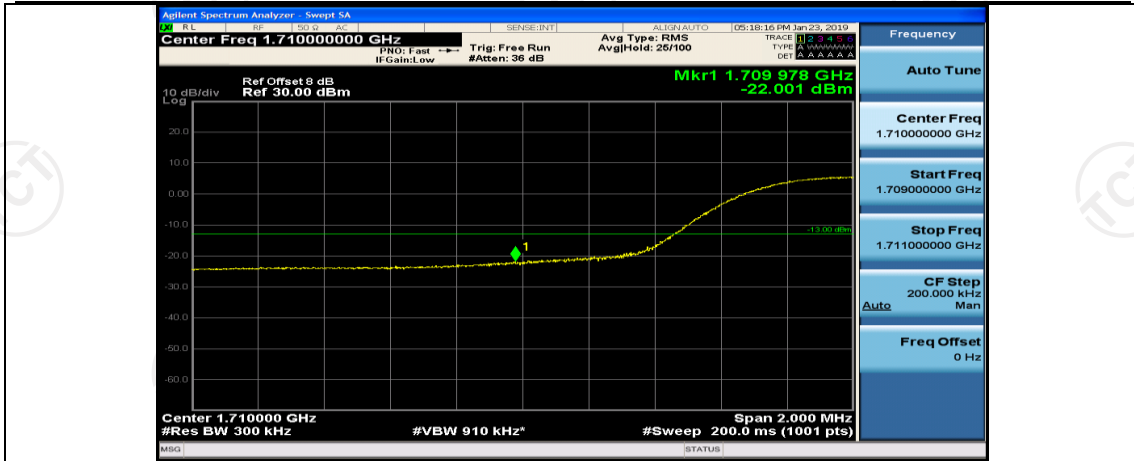

Channel Bandwidth: 15 MHz

(Channel Bandwidth:15 MHz)_LCH_QPSK_1RB#74

(Channel Bandwidth:15 MHz)_LCH_QPSK_37RB#0

(Channel Bandwidth:15 MHz)_LCH_QPSK_37RB#18

(Channel Bandwidth:15 MHz)_LCH_QPSK_37RB#38

(Channel Bandwidth:15 MHz)_LCH_16QAM_1RB#37

(Channel Bandwidth:15 MHz)_LCH_16QAM_1RB#74

(Channel Bandwidth:15 MHz)_LCH_16QAM_37RB#0

(Channel Bandwidth:15 MHz)_HCH_16QAM_1RB#0

(Channel Bandwidth:15 MHz)_HCH_16QAM_1RB#37

(Channel Bandwidth:15 MHz)_HCH_16QAM_1RB#74