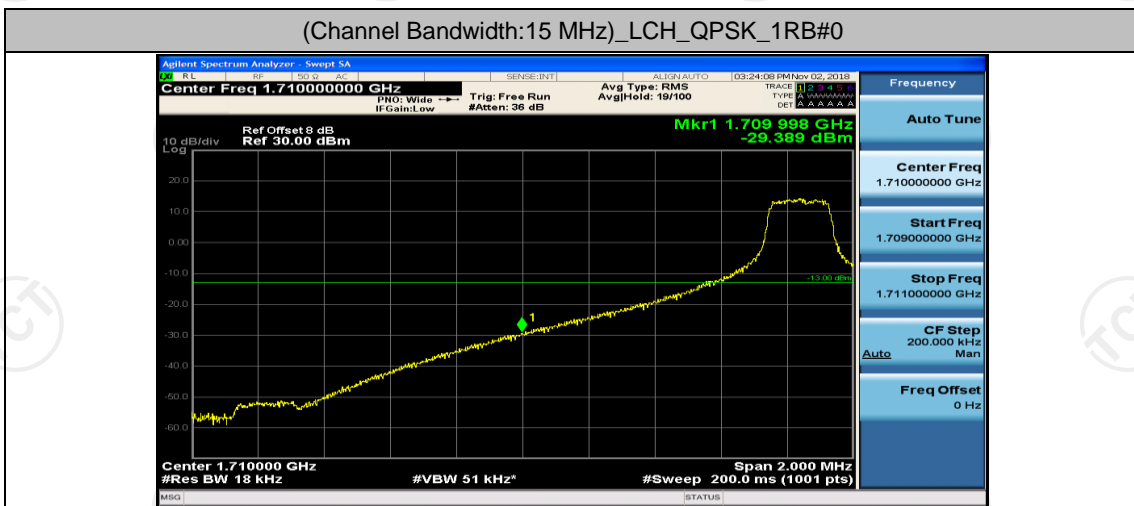

Channel Bandwidth: 15 MHz

(Channel Bandwidth:15 MHz)_LCH_QPSK_1RB#74

(Channel Bandwidth:15 MHz)_LCH_QPSK_37RB#0

(Channel Bandwidth:15 MHz)_LCH_QPSK_37RB#18

(Channel Bandwidth:15 MHz)_LCH_QPSK_37RB#38

(Channel Bandwidth:15 MHz)_LCH_16QAM_1RB#37