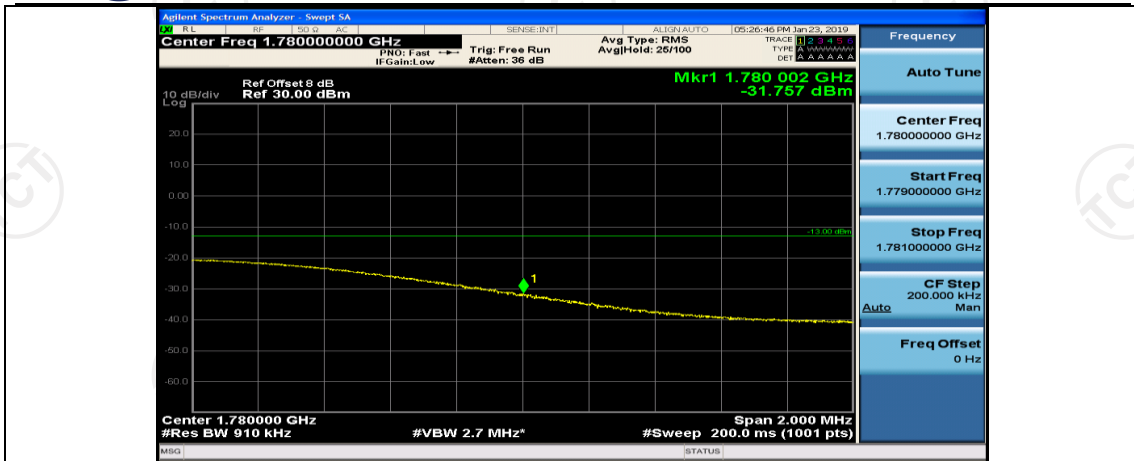

(Channel Bandwidth:20 MHz)_HCH_QPSK_1RB#0