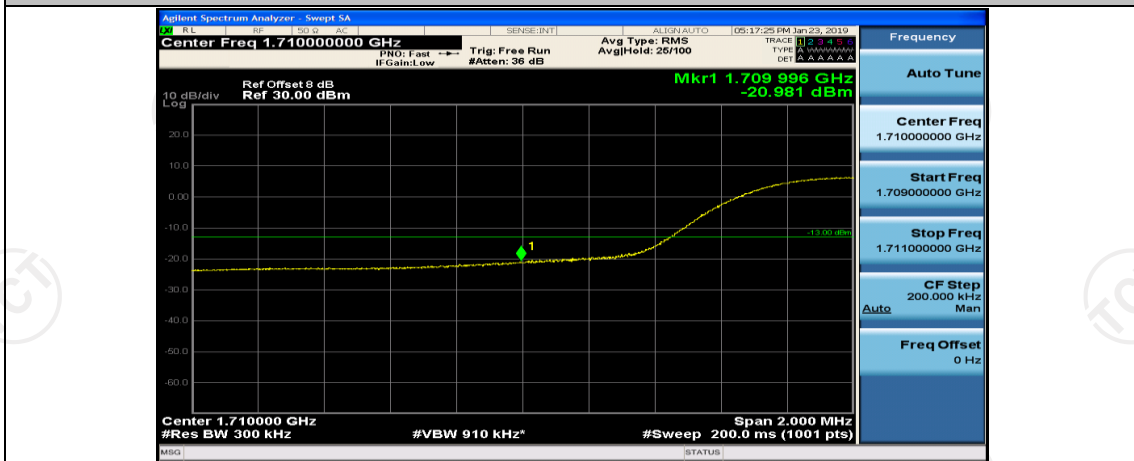

Channel Bandwidth: 15 MHz

(Channel Bandwidth:15 MHz)_LCH_QPSK_1RB#74

(Channel Bandwidth:15 MHz)_LCH_QPSK_37RB#0

(Channel Bandwidth:15 MHz)_LCH_QPSK_37RB#18

(Channel Bandwidth:15 MHz)_LCH_QPSK_37RB#38

(Channel Bandwidth:15 MHz)_LCH_16QAM_1RB#37

(Channel Bandwidth:15 MHz)_LCH_16QAM_1RB#74

(Channel Bandwidth:15 MHz)_LCH_16QAM_37RB#0

(Channel Bandwidth:15 MHz)_HCH_16QAM_1RB#0

(Channel Bandwidth:15 MHz)_HCH_16QAM_1RB#37

(Channel Bandwidth:15 MHz)_HCH_16QAM_1RB#74