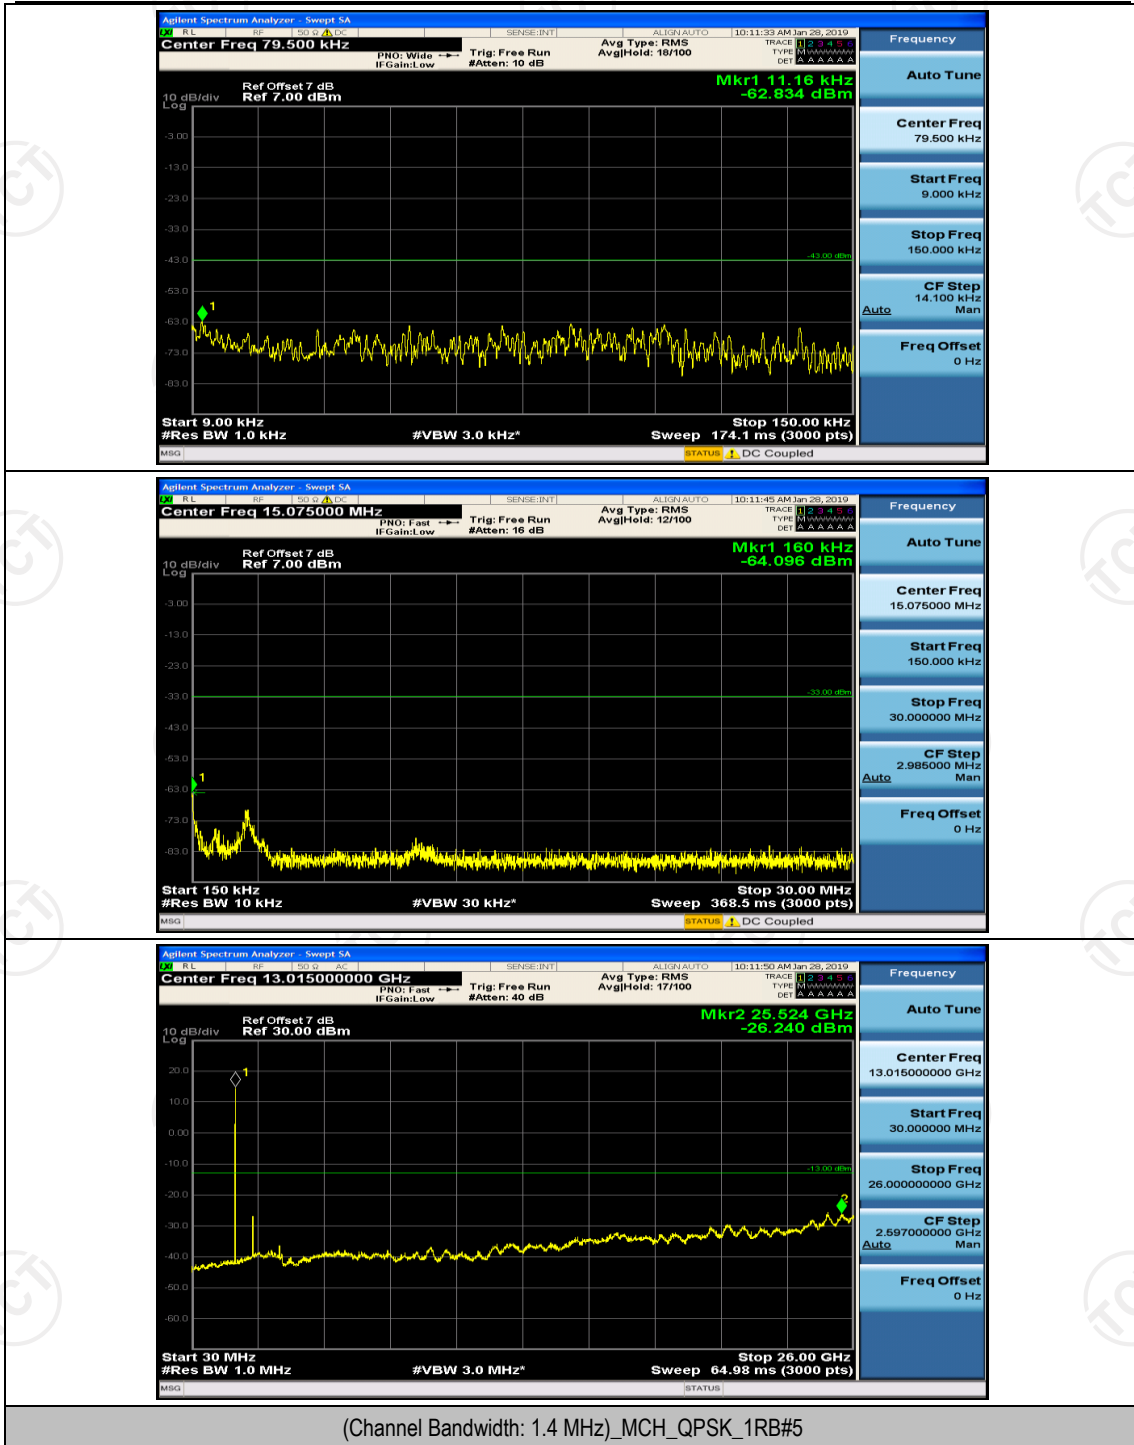

(Channel Bandwidth:20 MHz)_HCH_16QAM_100RB#0

Appendix E: Conducted Spurious Emission

Test Graphs

Channel Bandwidth: 1.4 MHz

(Channel Bandwidth: 1.4 MHz)_MCH_QPSK_1RB#0

(Channel Bandwidth: 1.4 MHz)_MCH_QPSK_1RB#3