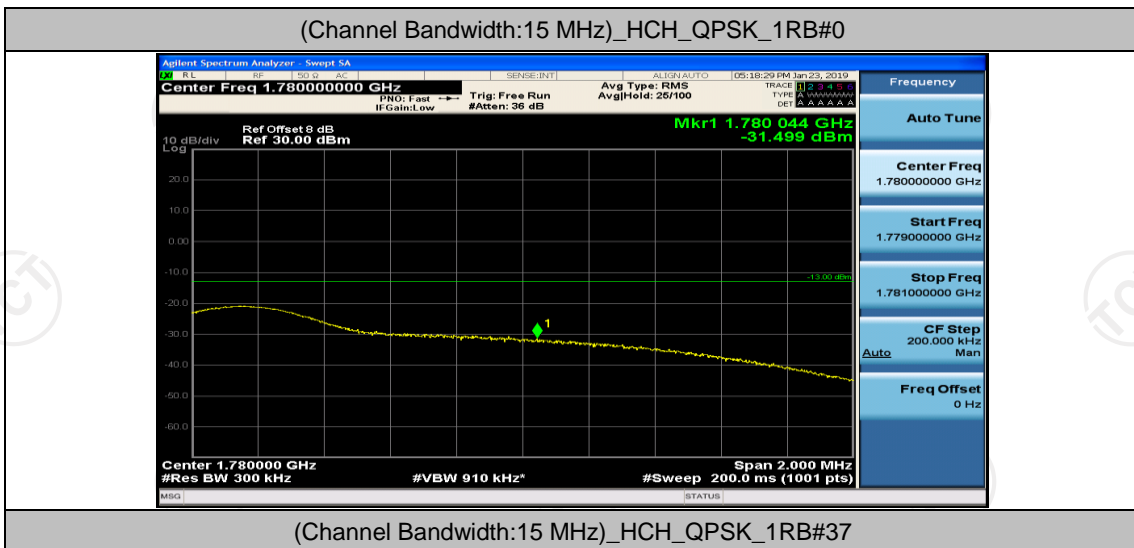

Channel Bandwidth: 15 MHz

(Channel Bandwidth:15 MHz)_LCH_QPSK_1RB#74

(Channel Bandwidth:15 MHz)_LCH_QPSK_37RB#0

(Channel Bandwidth:15 MHz)_LCH_QPSK_37RB#18

(Channel Bandwidth:15 MHz)_LCH_QPSK_37RB#38

(Channel Bandwidth:15 MHz)_LCH_16QAM_1RB#37