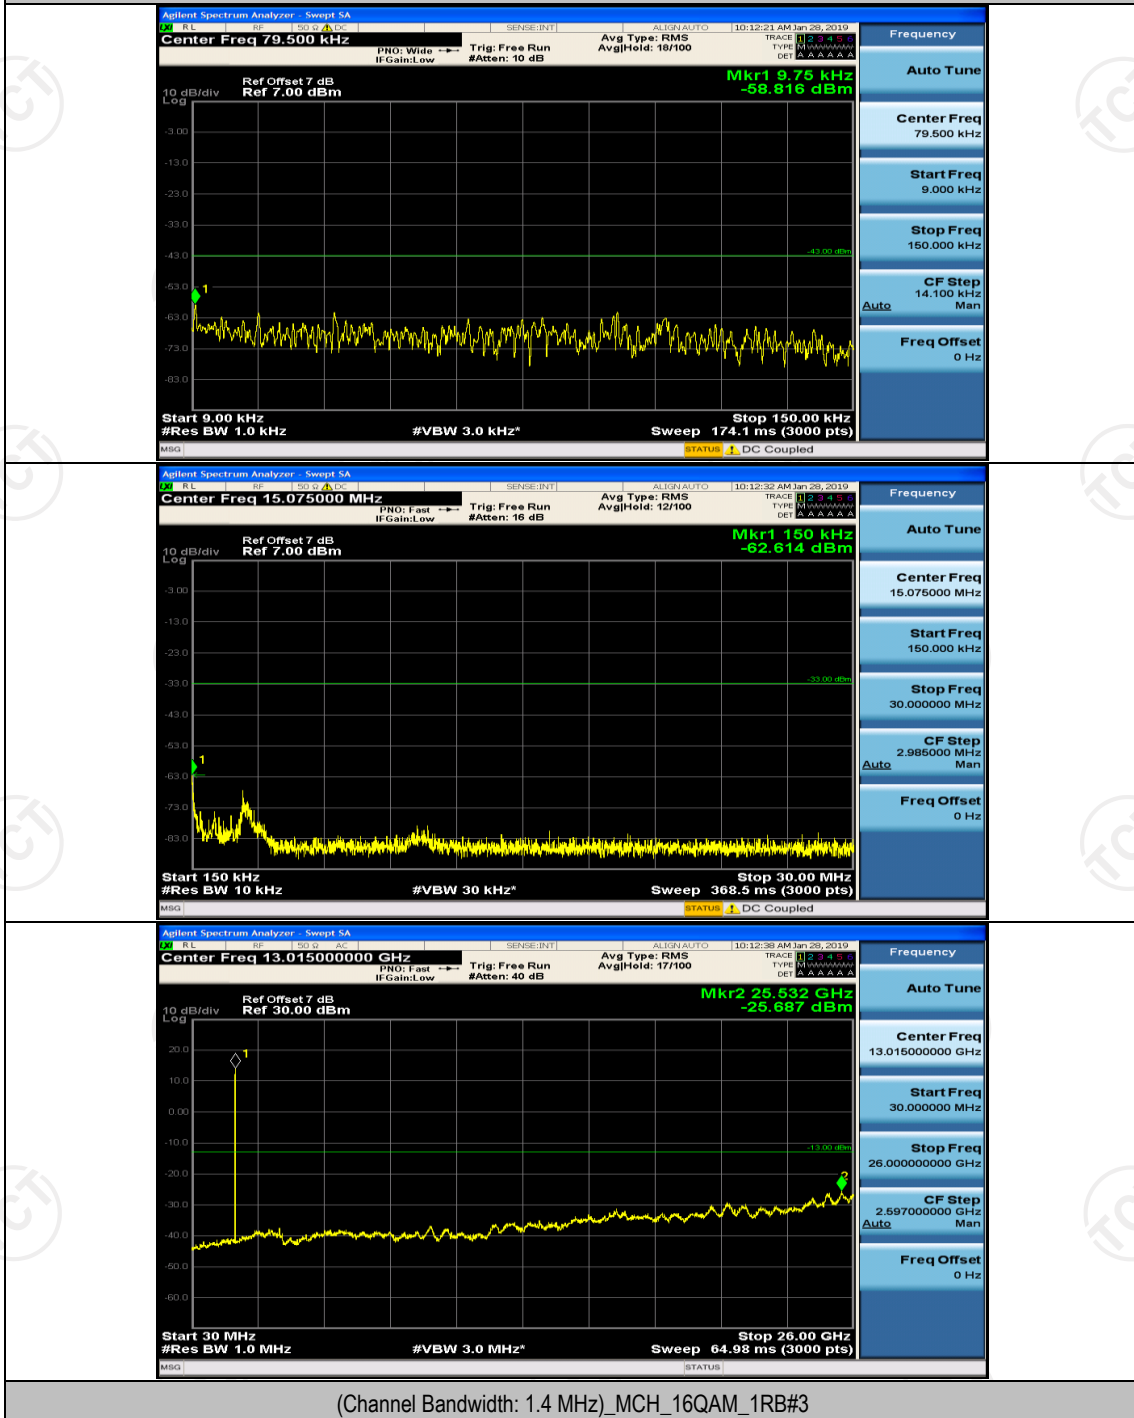

(Channel Bandwidth:20 MHz)_HCH_16QAM_100RB#0

Appendix E: Conducted Spurious Emission

Test Graphs

Channel Bandwidth: 1.4 MHz

(Channel Bandwidth: 1.4 MHz)_MCH_QPSK_1RB#0

(Channel Bandwidth: 1.4 MHz)_MCH_QPSK_1RB#3

(Channel Bandwidth: 1.4 MHz)_HCH_QPSK_1RB#0

(Channel Bandwidth: 1.4 MHz)_LCH_16QAM_1RB#0

(Channel Bandwidth: 1.4 MHz)_LCH_16QAM_1RB#3

(Channel Bandwidth: 1.4 MHz)_MCH_16QAM_1RB#0

(Channel Bandwidth: 1.4 MHz)_MCH_16QAM_1RB#3

(Channel Bandwidth: 1.4 MHz)_HCH_16QAM_1RB#0

(Channel Bandwidth: 1.4 MHz)_HCH_16QAM_1RB#3