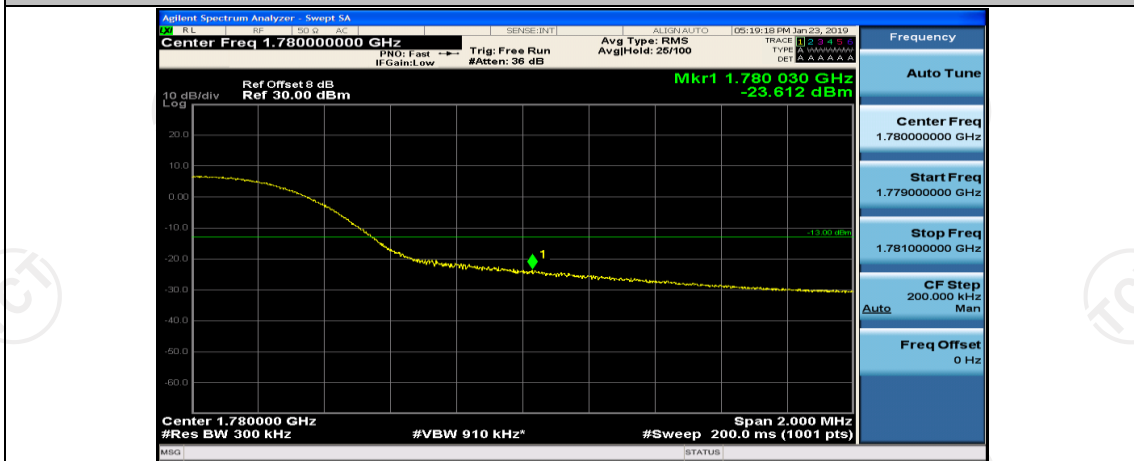

Channel Bandwidth: 15 MHz

(Channel Bandwidth:15 MHz)_LCH_QPSK_1RB#74

(Channel Bandwidth:15 MHz)_LCH_QPSK_37RB#0

(Channel Bandwidth:15 MHz)_LCH_QPSK_37RB#18

(Channel Bandwidth:15 MHz)_LCH_QPSK_37RB#38

(Channel Bandwidth:15 MHz)_LCH_16QAM_1RB#37

(Channel Bandwidth:15 MHz)_LCH_16QAM_1RB#74

(Channel Bandwidth:15 MHz)_LCH_16QAM_37RB#0

(Channel Bandwidth:15 MHz)_HCH_16QAM_1RB#0

(Channel Bandwidth:15 MHz)_HCH_16QAM_1RB#37

(Channel Bandwidth:15 MHz)_HCH_16QAM_1RB#74