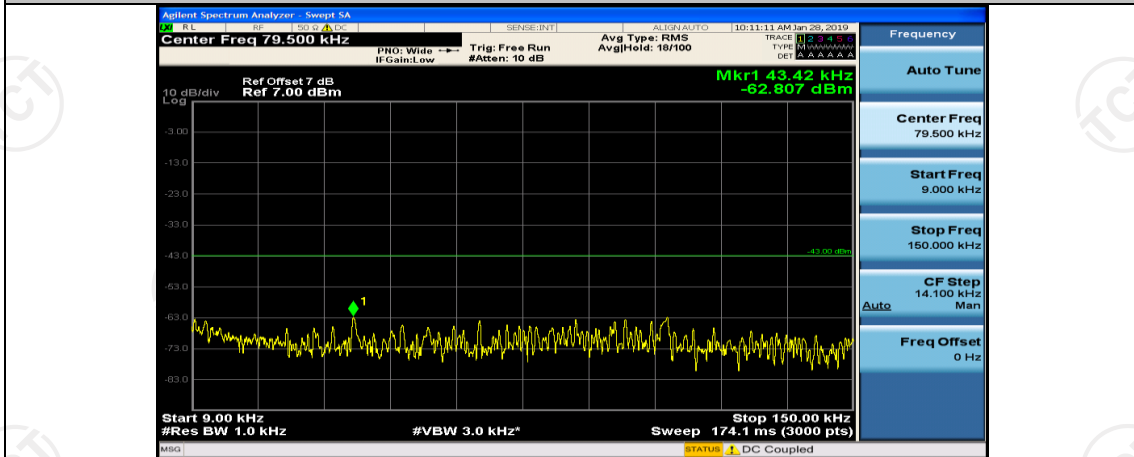

(Channel Bandwidth:20 MHz)_HCH_16QAM_100RB#0

Appendix E: Conducted Spurious Emission

Test Graphs

Channel Bandwidth: 1.4 MHz

(Channel Bandwidth: 1.4 MHz)_MCH_QPSK_1RB#0

(Channel Bandwidth: 1.4 MHz)_MCH_QPSK_1RB#3