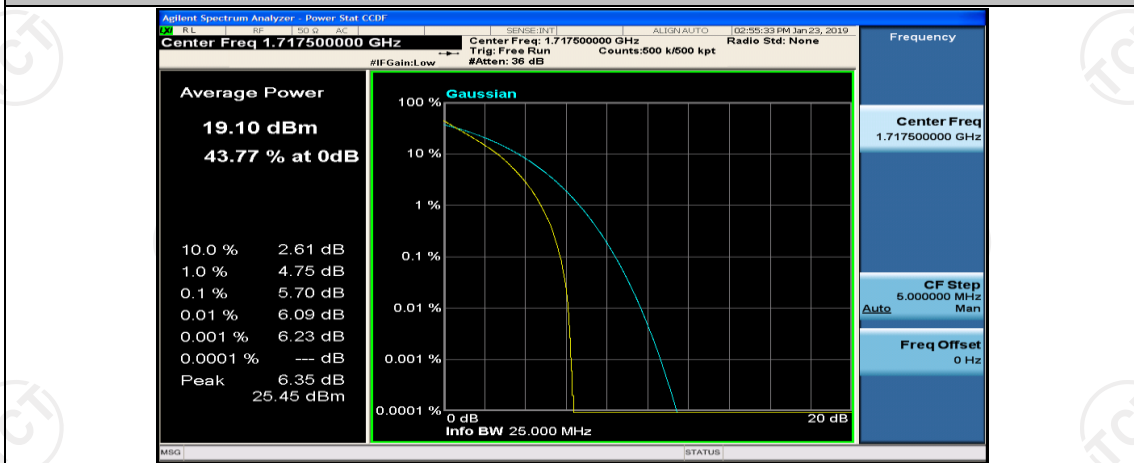

(Channel Bandwidth: 15 MHz)\_LCH\_QPSK\_1RB#0

(Channel Bandwidth:15 MHz)\_LCH\_QPSK\_1RB#37

(Channel Bandwidth:15 MHz)\_LCH\_QPSK\_1RB#74

(Channel Bandwidth:15 MHz)\_LCH\_QPSK\_37RB#0

(Channel Bandwidth:15 MHz)\_LCH\_QPSK\_37RB#18