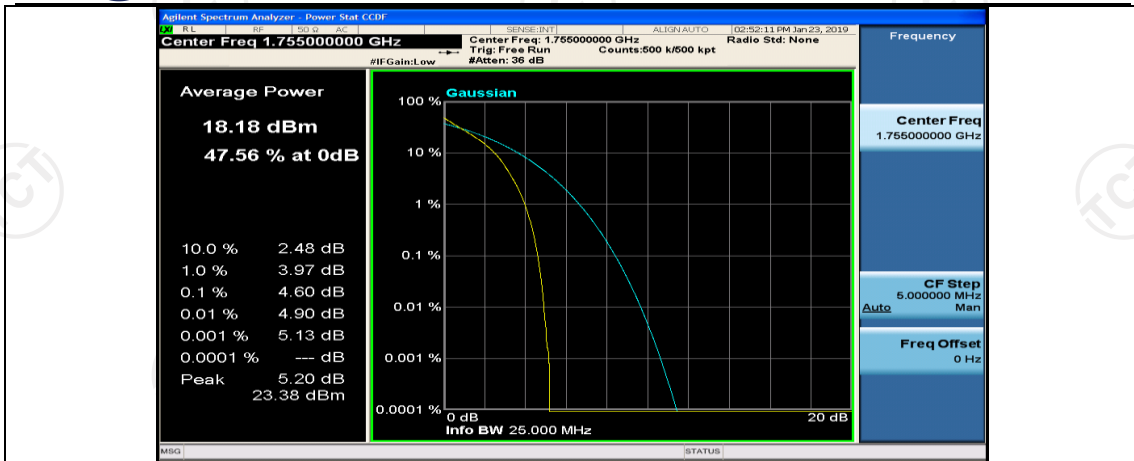

## Channel Bandwidth: 10 MHz

Channel Bandwidth: 10 MHz\_LCH\_QPSK\_1RB#0

Channel Bandwidth: 10 MHz\_MCH\_QPSK\_1RB#0

Channel Bandwidth: 10 MHz\_MCH\_QPSK\_1RB#24

Channel Bandwidth: 10 MHz\_MCH\_QPSK\_1RB#49