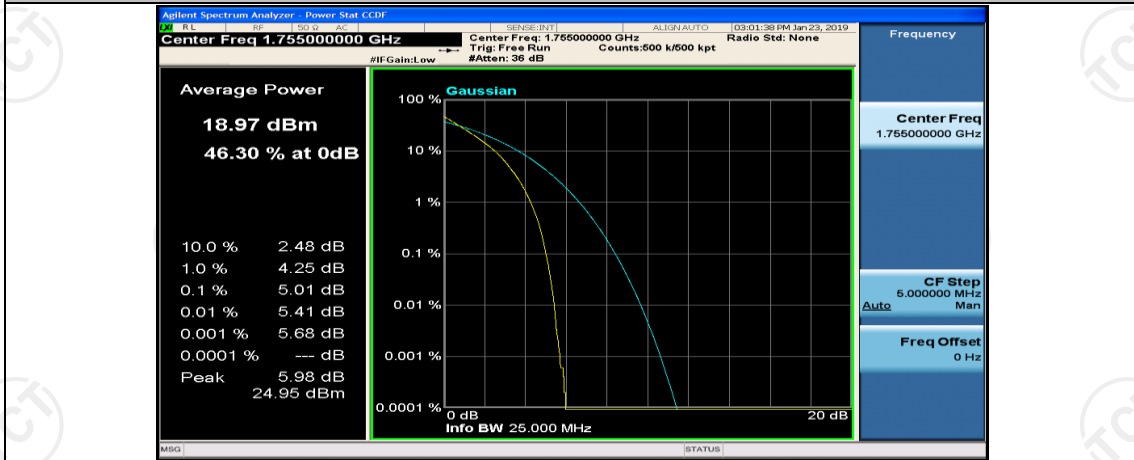

(Channel Bandwidth:15 MHz)_MCH_QPSK_37RB#18