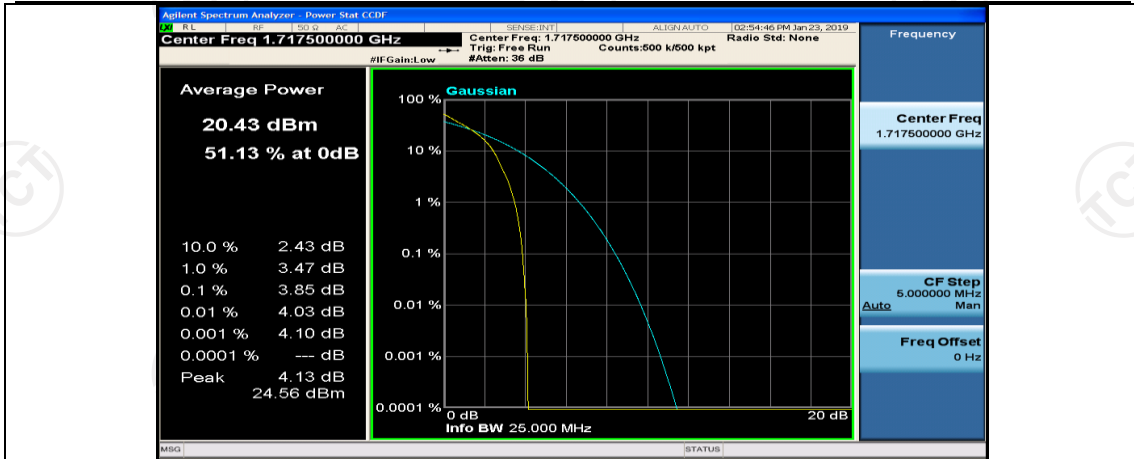

(Channel Bandwidth:15 MHz)_LCH_QPSK_1RB#37