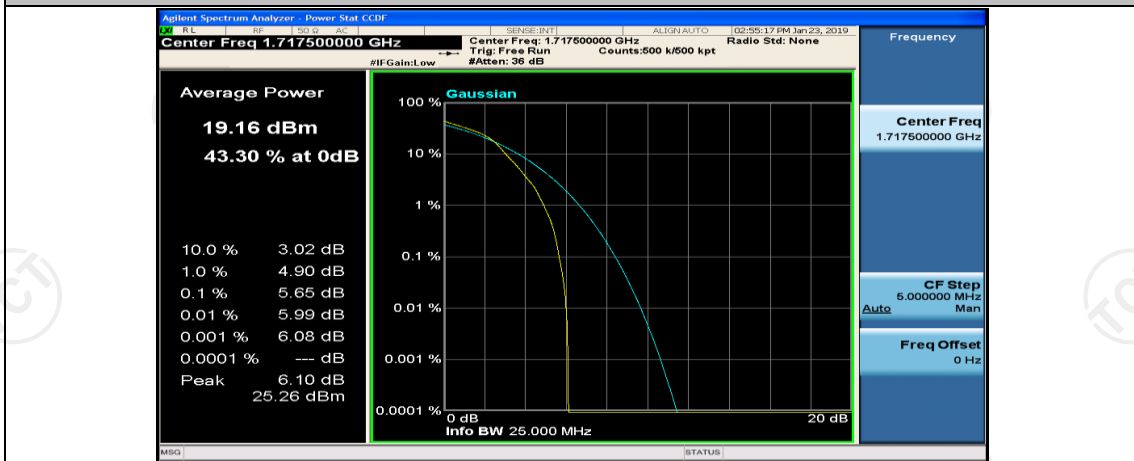

(Channel Bandwidth:15 MHz)\_HCH\_QPSK\_75RB#0

(Channel Bandwidth:15 MHz)\_LCH\_16QAM\_1RB#0

(Channel Bandwidth:15 MHz)\_LCH\_16QAM\_1RB#37

(Channel Bandwidth:15 MHz)\_LCH\_16QAM\_1RB#74

(Channel Bandwidth:15 MHz)\_LCH\_16QAM\_37RB#0