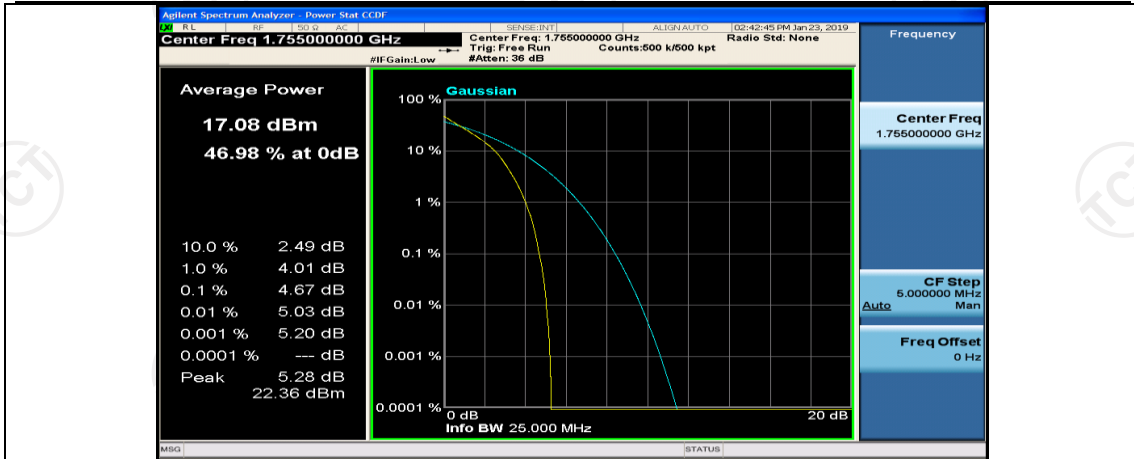

(Channel Bandwidth: 5 MHz)\_MCH\_QPSK\_12RB#0

(Channel Bandwidth: 5 MHz)\_MCH\_QPSK\_12RB#6

(Channel Bandwidth: 5 MHz)\_MCH\_QPSK\_12RB#13

(Channel Bandwidth: 5 MHz)\_HCH\_QPSK\_1RB#24

(Channel Bandwidth: 5 MHz)\_HCH\_QPSK\_12RB#0

(Channel Bandwidth: 5 MHz)\_HCH\_QPSK\_12RB#6

(Channel Bandwidth: 5 MHz)\_LCH\_16QAM\_12RB#6

(Channel Bandwidth: 5 MHz)\_LCH\_16QAM\_12RB#13

(Channel Bandwidth: 5 MHz)\_LCH\_16QAM\_25RB#0

(Channel Bandwidth: 5 MHz)\_MCH\_16QAM\_1RB#0