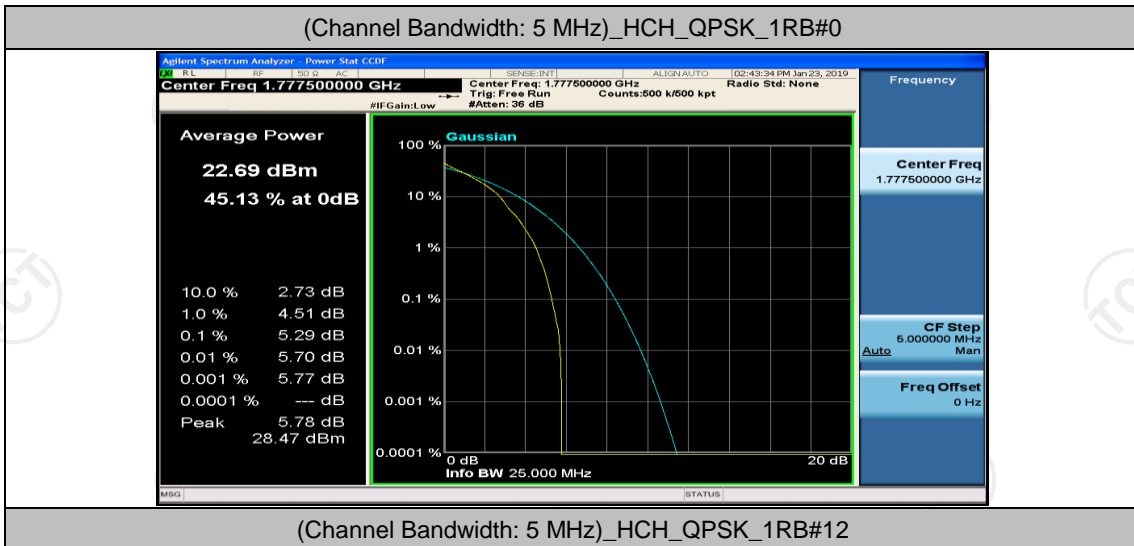

(Channel Bandwidth: 5 MHz)\_MCH\_QPSK\_12RB#0

(Channel Bandwidth: 5 MHz)\_MCH\_QPSK\_12RB#6

(Channel Bandwidth: 5 MHz)\_MCH\_QPSK\_12RB#13

(Channel Bandwidth: 5 MHz)\_HCH\_QPSK\_1RB#24

(Channel Bandwidth: 5 MHz)\_HCH\_QPSK\_12RB#0