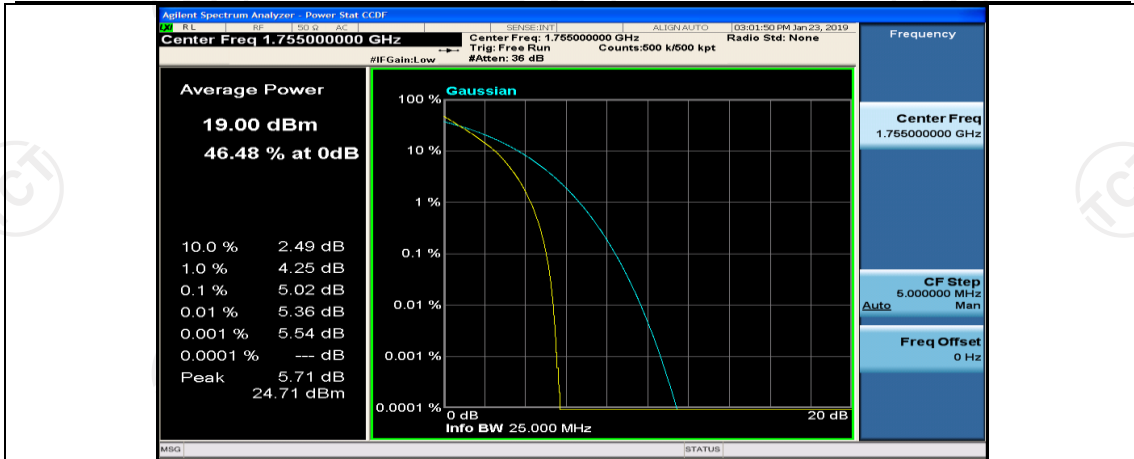

(Channel Bandwidth:15 MHz)\_MCH\_QPSK\_37RB#0

(Channel Bandwidth:15 MHz)\_MCH\_QPSK\_37RB#18

(Channel Bandwidth:15 MHz)\_MCH\_QPSK\_37RB#38

(Channel Bandwidth:15 MHz)\_MCH\_QPSK\_75RB#0

(Channel Bandwidth:15 MHz)\_HCH\_QPSK\_1RB#0