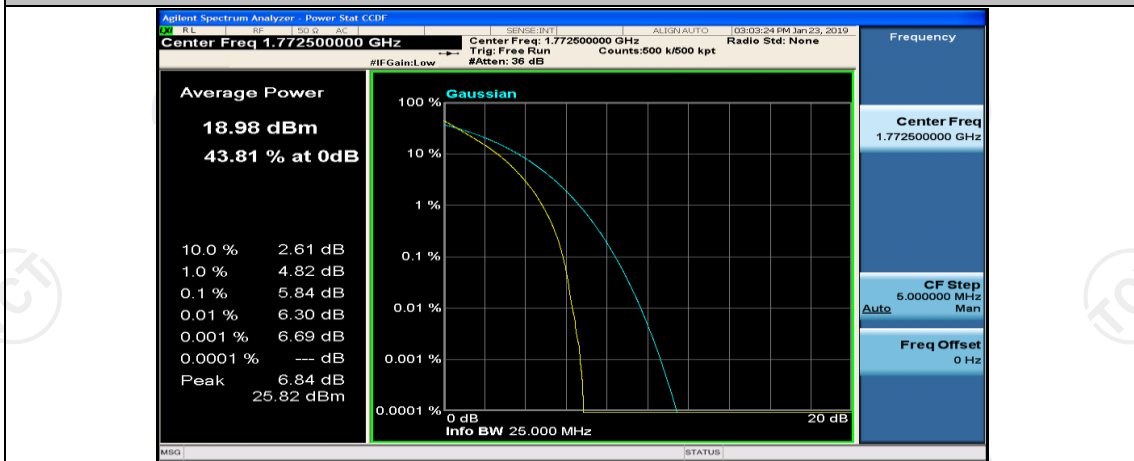

(Channel Bandwidth:15 MHz)_HCH_QPSK_37RB#18