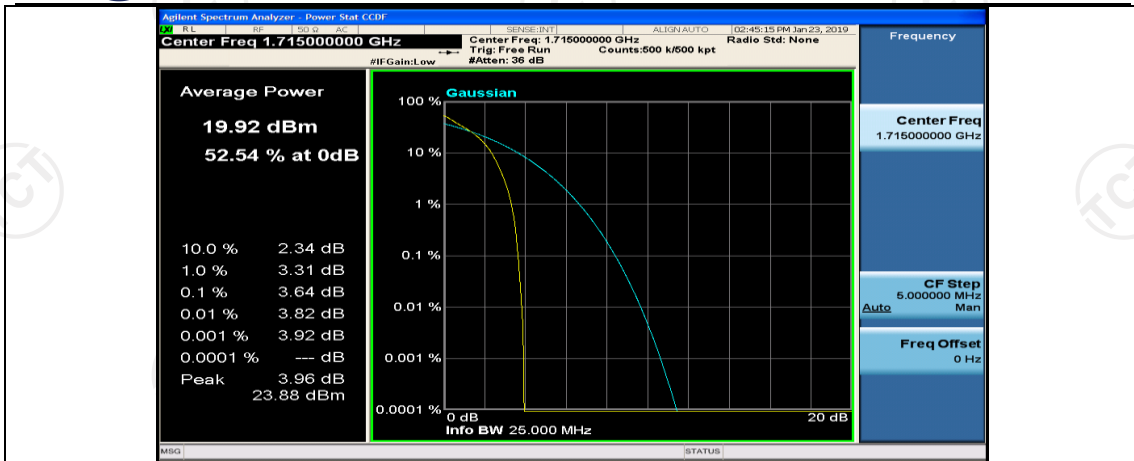

Channel Bandwidth: 10 MHz_LCH_QPSK_1RB#0