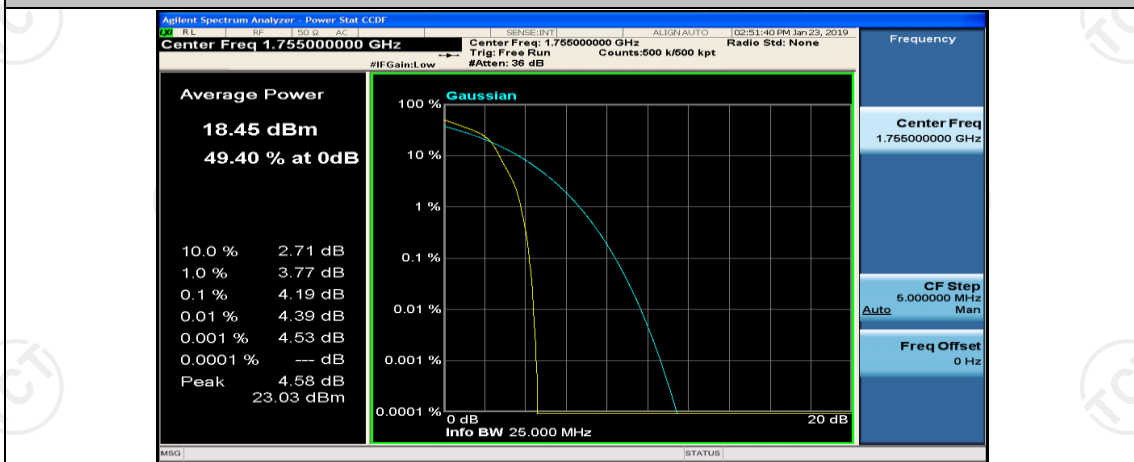

Channel Bandwidth: 10 MHz_MCH_16QAM_1RB#0