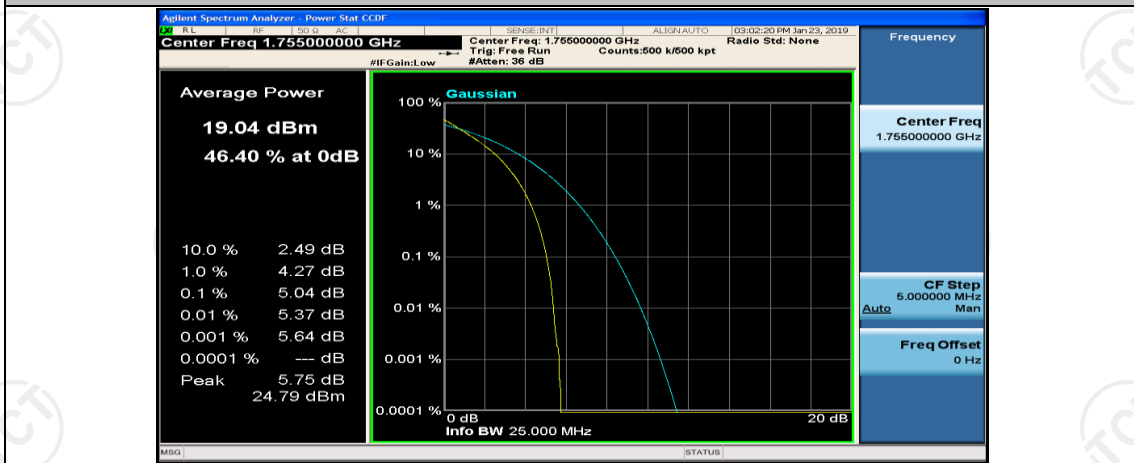

(Channel Bandwidth:15 MHz)\_MCH\_QPSK\_37RB#0

(Channel Bandwidth:15 MHz)\_MCH\_QPSK\_37RB#18

(Channel Bandwidth:15 MHz)\_MCH\_QPSK\_37RB#38

(Channel Bandwidth:15 MHz)\_MCH\_QPSK\_75RB#0

(Channel Bandwidth:15 MHz)\_HCH\_QPSK\_1RB#0