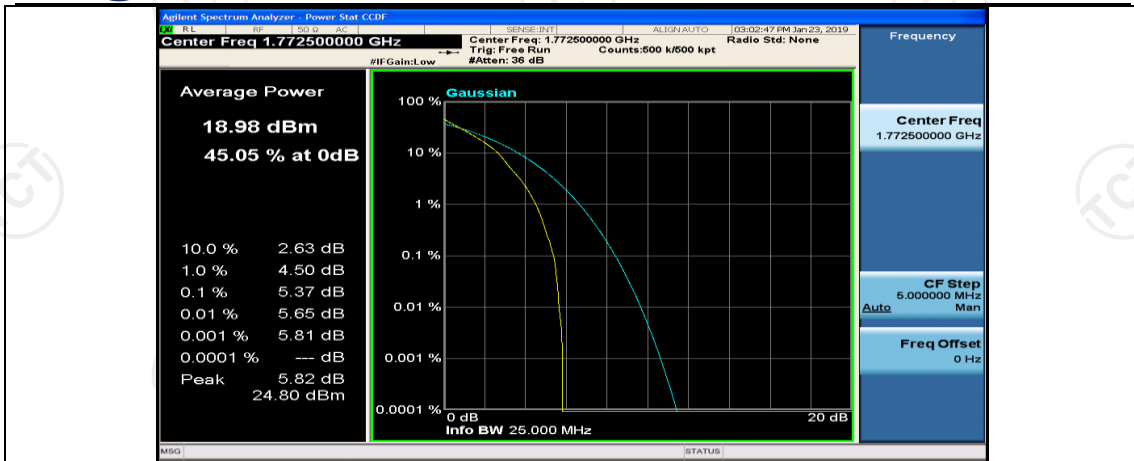

(Channel Bandwidth:15 MHz)_HCH_QPSK_1RB#74