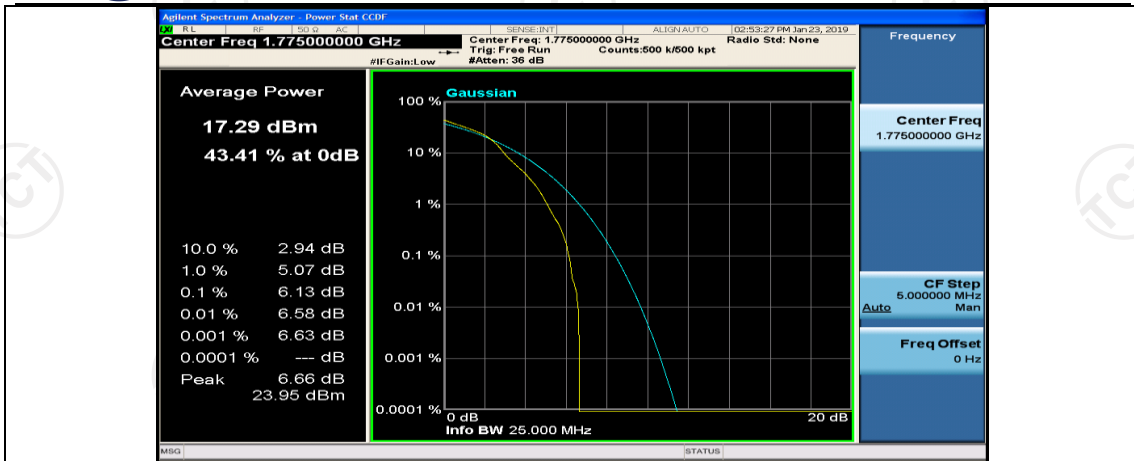

Channel Bandwidth: 10 MHz\_LCH\_16QAM\_1RB#0

Channel Bandwidth: 10 MHz\_MCH\_16QAM\_1RB#0

Channel Bandwidth: 10 MHz\_MCH\_16QAM\_1RB#24

Channel Bandwidth: 10 MHz\_MCH\_16QAM\_1RB#49

Channel Bandwidth: 15 MHz