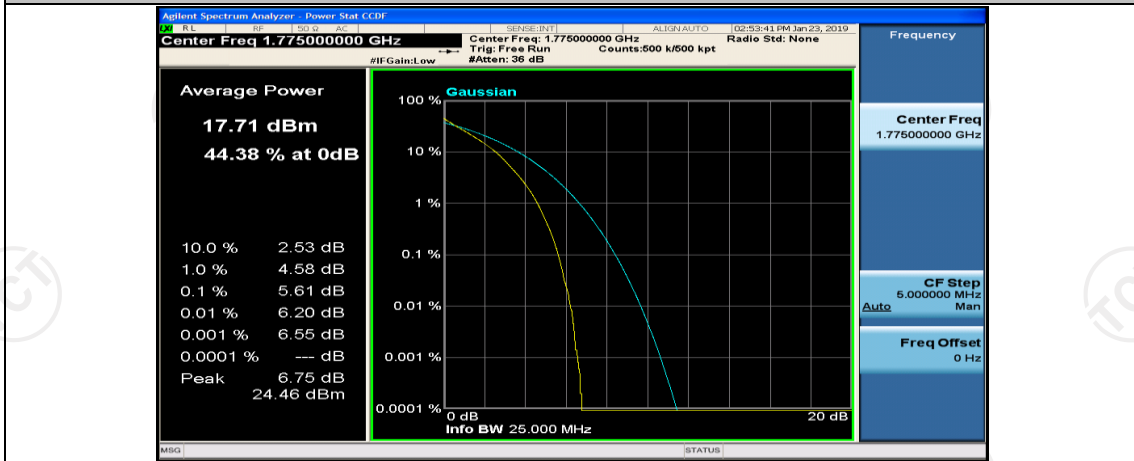

## Channel Bandwidth: 10 MHz

Channel Bandwidth: 10 MHz\_LCH\_QPSK\_1RB#0

Channel Bandwidth: 10 MHz\_MCH\_QPSK\_1RB#0

Channel Bandwidth: 10 MHz\_MCH\_QPSK\_1RB#24

Channel Bandwidth: 10 MHz\_MCH\_QPSK\_1RB#49