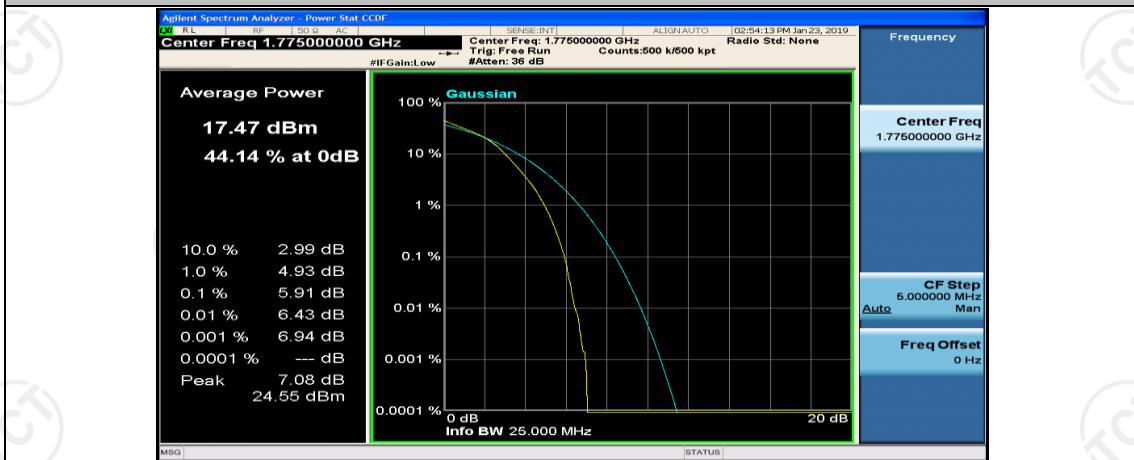

Channel Bandwidth: 10 MHz\_LCH\_16QAM\_1RB#0

Channel Bandwidth: 10 MHz\_MCH\_16QAM\_1RB#0

Channel Bandwidth: 10 MHz\_MCH\_16QAM\_1RB#24

Channel Bandwidth: 10 MHz\_MCH\_16QAM\_1RB#49

Channel Bandwidth: 15 MHz