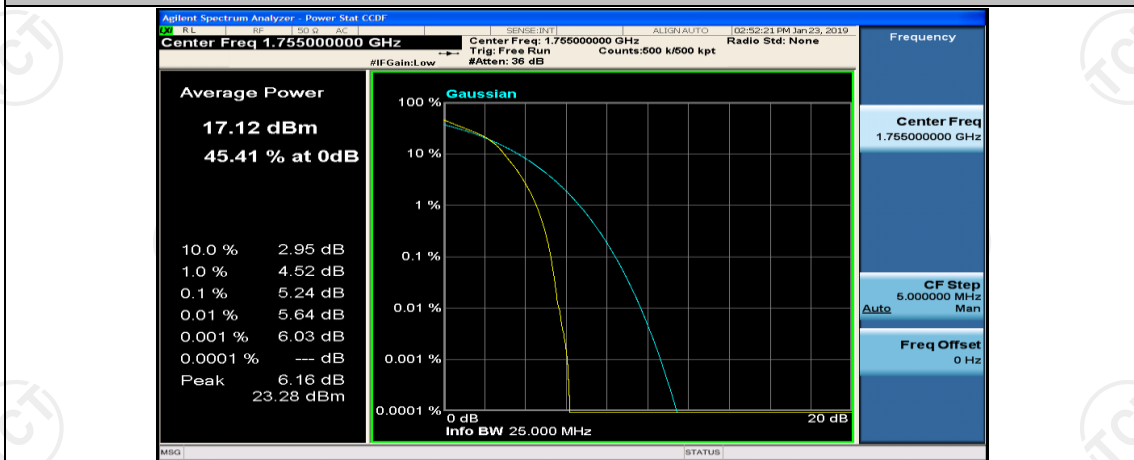

Channel Bandwidth: 10 MHz\_LCH\_16QAM\_1RB#0

Channel Bandwidth: 10 MHz\_MCH\_16QAM\_1RB#0

Channel Bandwidth: 10 MHz\_MCH\_16QAM\_1RB#24

Channel Bandwidth: 10 MHz\_MCH\_16QAM\_1RB#49

Channel Bandwidth: 15 MHz