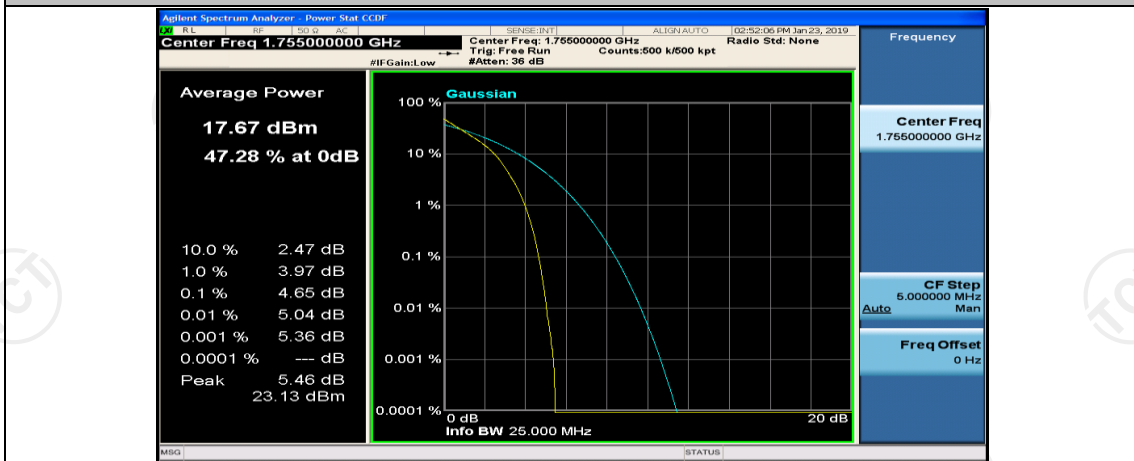

## Channel Bandwidth: 10 MHz

Channel Bandwidth: 10 MHz\_LCH\_QPSK\_1RB#0

Channel Bandwidth: 10 MHz\_MCH\_QPSK\_1RB#0

Channel Bandwidth: 10 MHz\_MCH\_QPSK\_1RB#24

Channel Bandwidth: 10 MHz\_MCH\_QPSK\_1RB#49