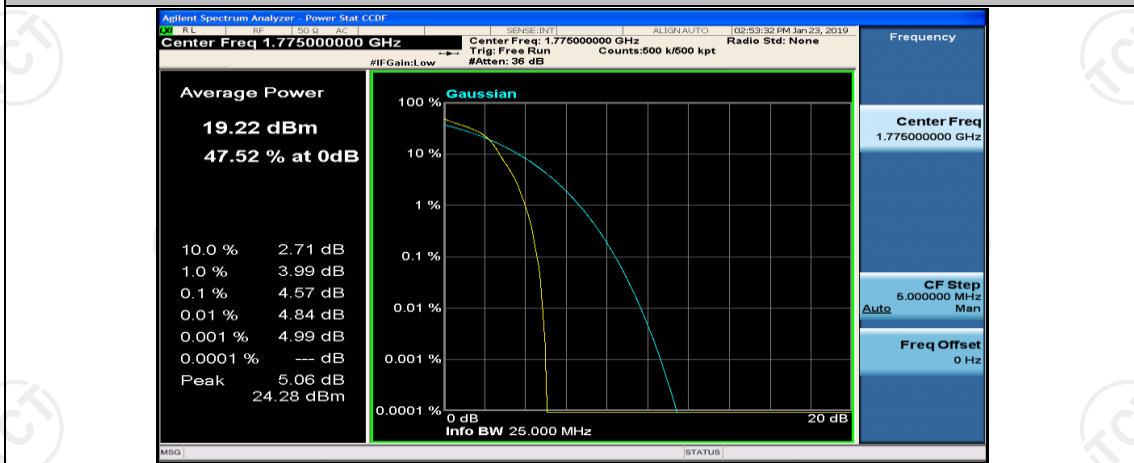

Channel Bandwidth: 10 MHz\_LCH\_16QAM\_1RB#0

Channel Bandwidth: 10 MHz\_MCH\_16QAM\_1RB#0

Channel Bandwidth: 10 MHz\_MCH\_16QAM\_1RB#24

Channel Bandwidth: 10 MHz\_MCH\_16QAM\_1RB#49

Channel Bandwidth: 15 MHz