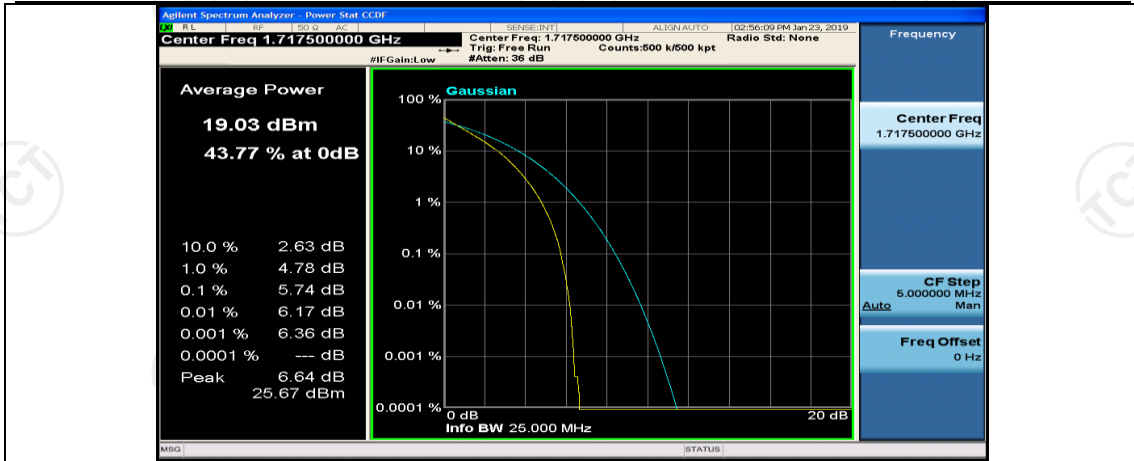

(Channel Bandwidth:15 MHz)_MCH_QPSK_1RB#0