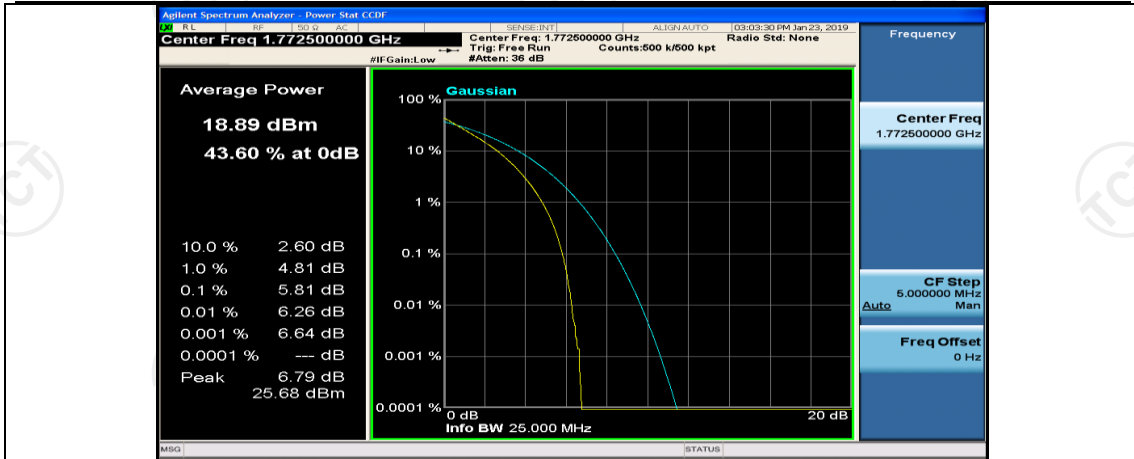

(Channel Bandwidth:15 MHz)\_HCH\_QPSK\_1RB#37

(Channel Bandwidth:15 MHz)\_HCH\_QPSK\_1RB#74

(Channel Bandwidth:15 MHz)\_HCH\_QPSK\_37RB#0

(Channel Bandwidth:15 MHz)\_HCH\_QPSK\_37RB#18

(Channel Bandwidth:15 MHz)\_HCH\_QPSK\_37RB#38