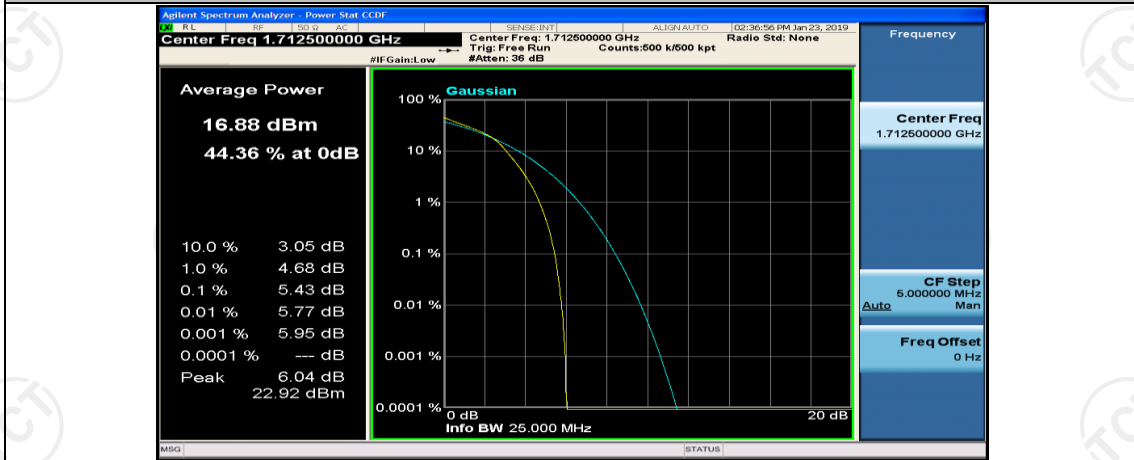

(Channel Bandwidth: 5 MHz)\_MCH\_QPSK\_12RB#0

(Channel Bandwidth: 5 MHz)\_MCH\_QPSK\_12RB#6

(Channel Bandwidth: 5 MHz)\_MCH\_QPSK\_12RB#13

(Channel Bandwidth: 5 MHz)\_HCH\_QPSK\_1RB#24

(Channel Bandwidth: 5 MHz)\_HCH\_QPSK\_12RB#0

(Channel Bandwidth: 5 MHz)\_HCH\_QPSK\_12RB#6

(Channel Bandwidth: 5 MHz)\_LCH\_16QAM\_12RB#6

(Channel Bandwidth: 5 MHz)\_LCH\_16QAM\_12RB#13

(Channel Bandwidth: 5 MHz)\_LCH\_16QAM\_25RB#0

(Channel Bandwidth: 5 MHz)\_MCH\_16QAM\_1RB#0