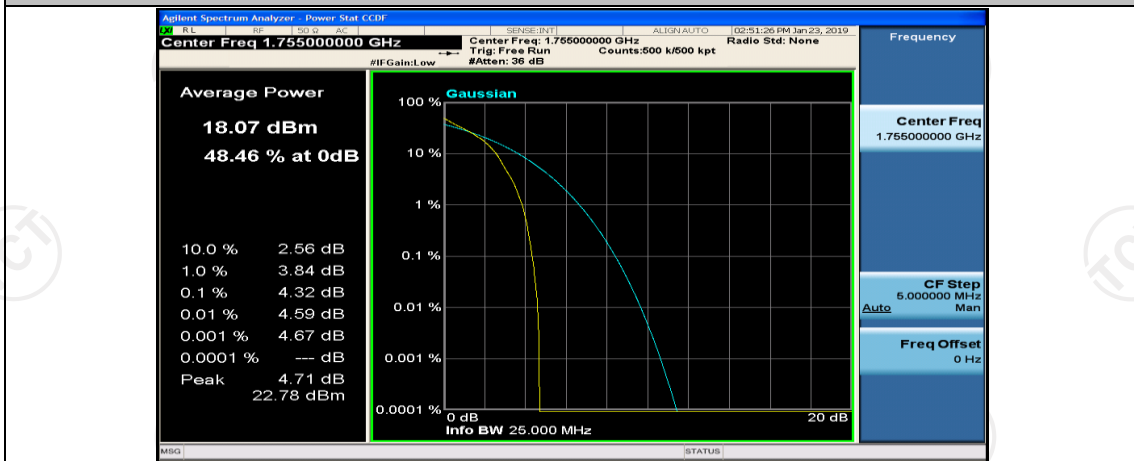

## Channel Bandwidth: 10 MHz

Channel Bandwidth: 10 MHz\_LCH\_QPSK\_1RB#0

Channel Bandwidth: 10 MHz\_MCH\_QPSK\_1RB#0

Channel Bandwidth: 10 MHz\_MCH\_QPSK\_1RB#24

Channel Bandwidth: 10 MHz\_MCH\_QPSK\_1RB#49