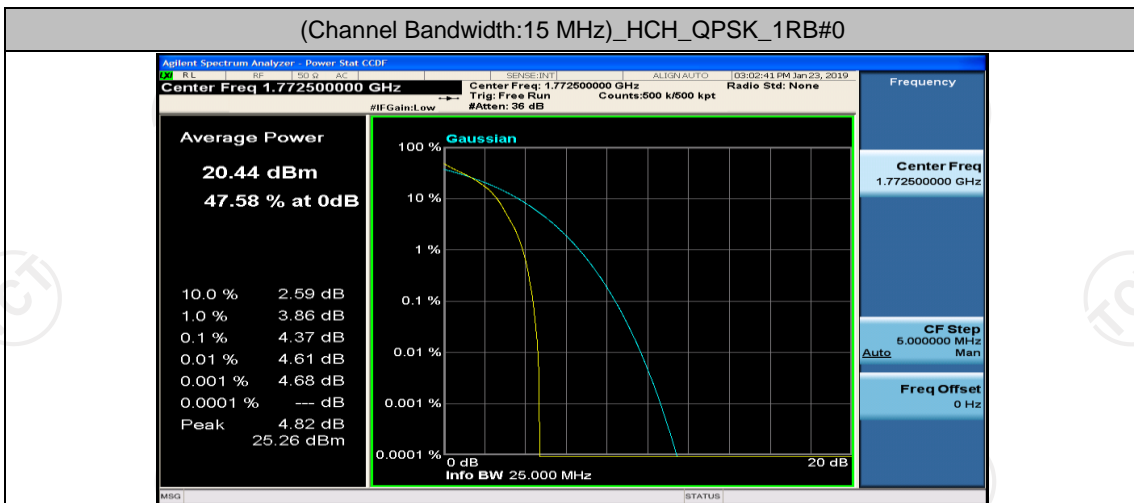

(Channel Bandwidth:15 MHz)\_MCH\_QPSK\_37RB#0

(Channel Bandwidth:15 MHz)\_MCH\_QPSK\_37RB#18

(Channel Bandwidth:15 MHz)\_MCH\_QPSK\_37RB#38

(Channel Bandwidth:15 MHz)\_MCH\_QPSK\_75RB#0

(Channel Bandwidth:15 MHz)\_HCH\_QPSK\_1RB#0