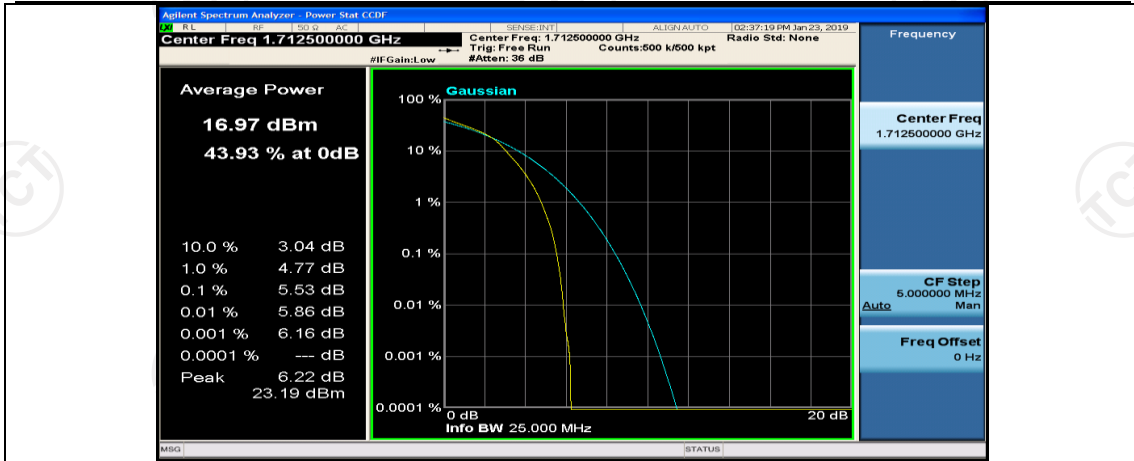

(Channel Bandwidth: 5 MHz)\_HCH\_QPSK\_12RB#6

(Channel Bandwidth: 5 MHz)\_LCH\_16QAM\_12RB#6

(Channel Bandwidth: 5 MHz)\_LCH\_16QAM\_12RB#13

(Channel Bandwidth: 5 MHz)\_LCH\_16QAM\_25RB#0

(Channel Bandwidth: 5 MHz)\_MCH\_16QAM\_1RB#0

(Channel Bandwidth: 5 MHz)\_MCH\_16QAM\_1RB#12

(Channel Bandwidth: 5 MHz)\_MCH\_16QAM\_1RB#24

(Channel Bandwidth: 5 MHz)\_MCH\_16QAM\_12RB#0

(Channel Bandwidth: 5 MHz)\_MCH\_16QAM\_12RB#6

(Channel Bandwidth: 5 MHz)\_MCH\_16QAM\_12RB#13