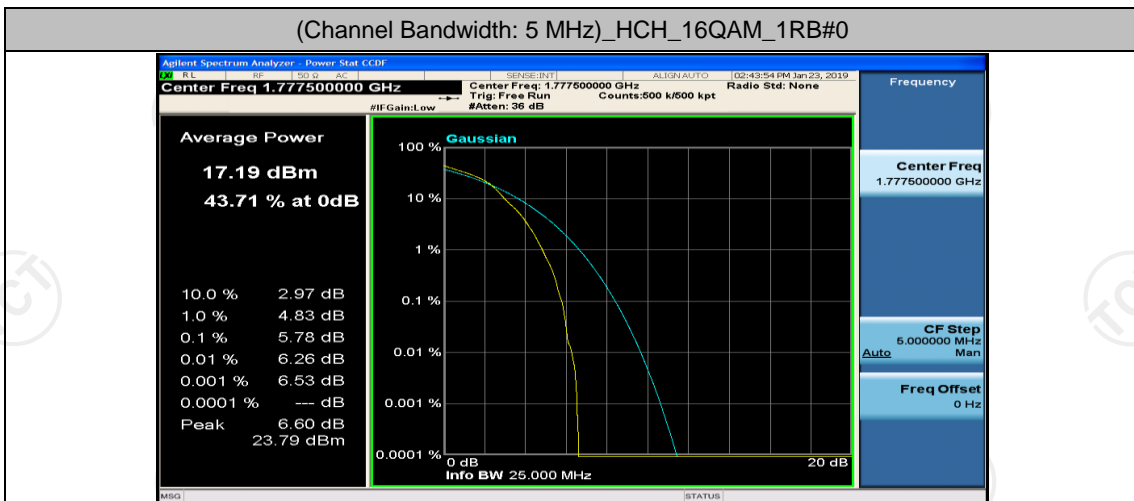

(Channel Bandwidth: 5 MHz)\_MCH\_16QAM\_1RB#12

(Channel Bandwidth: 5 MHz)\_MCH\_16QAM\_1RB#24

(Channel Bandwidth: 5 MHz)\_MCH\_16QAM\_12RB#0

(Channel Bandwidth: 5 MHz)\_MCH\_16QAM\_12RB#6

(Channel Bandwidth: 5 MHz)\_MCH\_16QAM\_12RB#13

(Channel Bandwidth: 5 MHz)\_MCH\_16QAM\_25RB#0

(Channel Bandwidth: 5 MHz)\_HCH\_16QAM\_1RB#0

(Channel Bandwidth: 5 MHz)\_HCH\_16QAM\_1RB#12

(Channel Bandwidth: 5 MHz)\_HCH\_16QAM\_1RB#24

(Channel Bandwidth: 5 MHz)\_HCH\_16QAM\_12RB#0