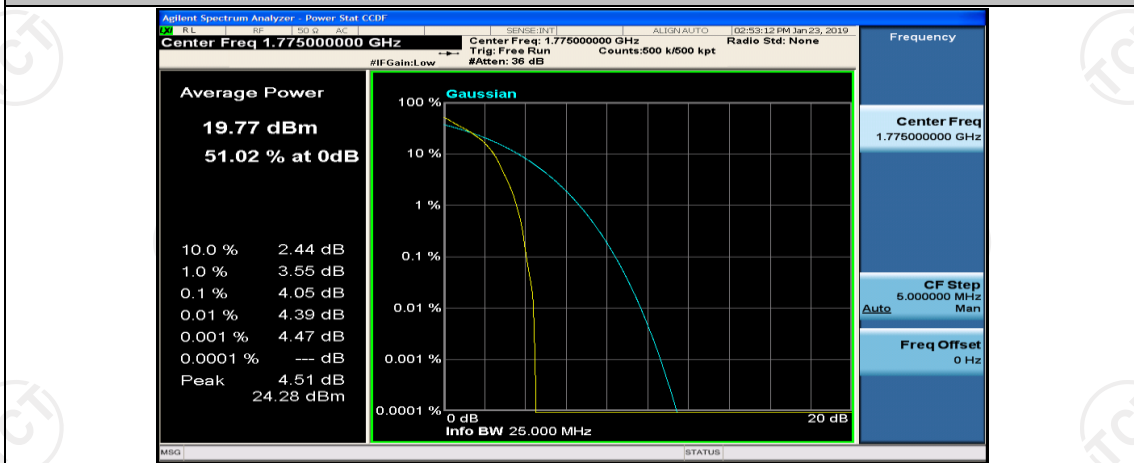

## Channel Bandwidth: 10 MHz

Channel Bandwidth: 10 MHz\_LCH\_QPSK\_1RB#0

Channel Bandwidth: 10 MHz\_MCH\_QPSK\_1RB#0

Channel Bandwidth: 10 MHz\_MCH\_QPSK\_1RB#24

Channel Bandwidth: 10 MHz\_MCH\_QPSK\_1RB#49