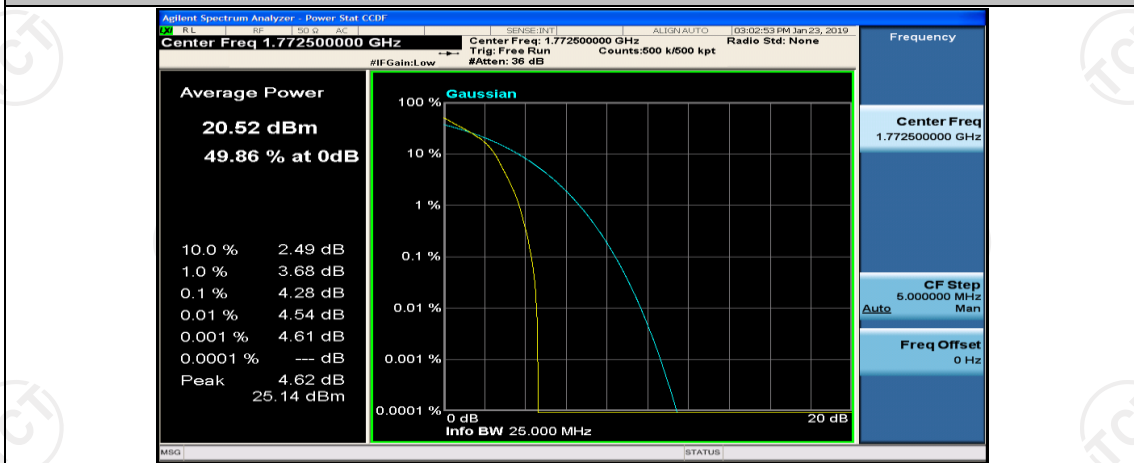

(Channel Bandwidth:15 MHz)_HCH_QPSK_37RB#0