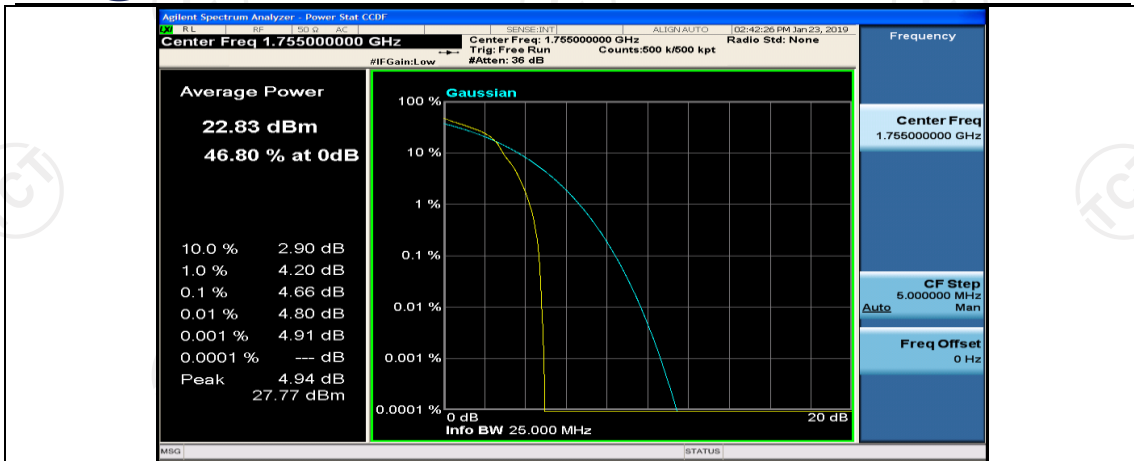

(Channel Bandwidth: 5 MHz)\_HCH\_QPSK\_12RB#6

(Channel Bandwidth: 5 MHz)\_LCH\_16QAM\_12RB#6

(Channel Bandwidth: 5 MHz)\_LCH\_16QAM\_12RB#13

(Channel Bandwidth: 5 MHz)\_LCH\_16QAM\_25RB#0

(Channel Bandwidth: 5 MHz)\_MCH\_16QAM\_1RB#0

(Channel Bandwidth: 5 MHz)\_MCH\_16QAM\_1RB#12

(Channel Bandwidth: 5 MHz)\_MCH\_16QAM\_1RB#24

(Channel Bandwidth: 5 MHz)\_MCH\_16QAM\_12RB#0

(Channel Bandwidth: 5 MHz)\_MCH\_16QAM\_12RB#6

(Channel Bandwidth: 5 MHz)\_MCH\_16QAM\_12RB#13