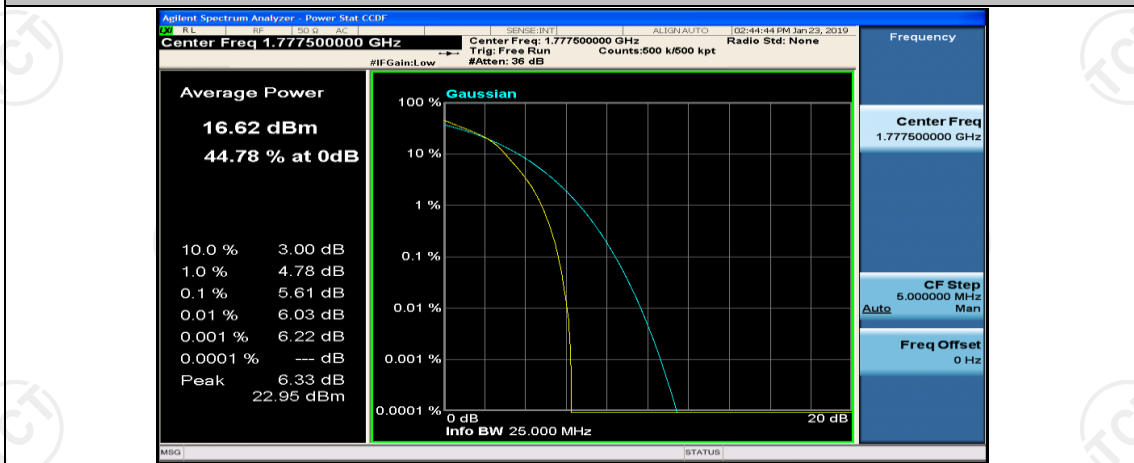

(Channel Bandwidth: 5 MHz)_HCH_16QAM_12RB#13