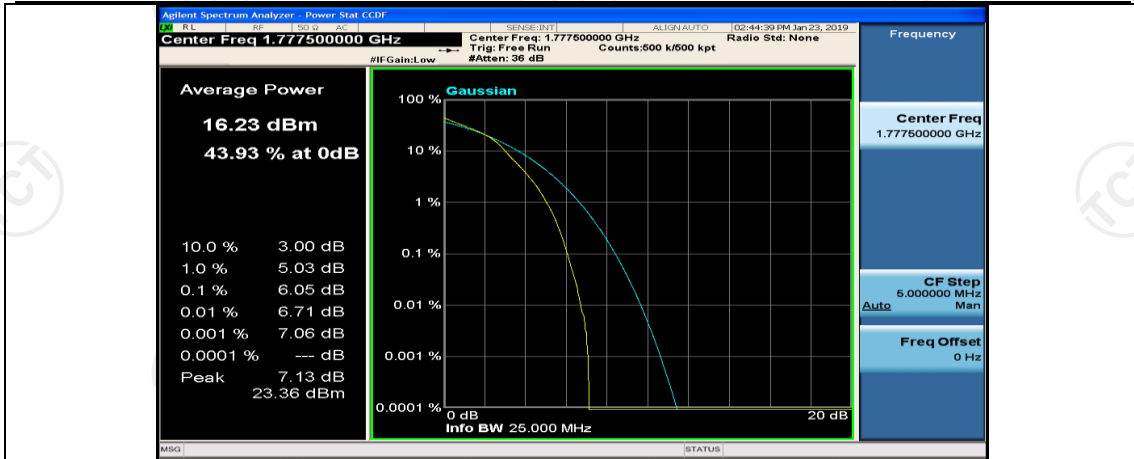

(Channel Bandwidth: 5 MHz)_HCH_16QAM_12RB#6