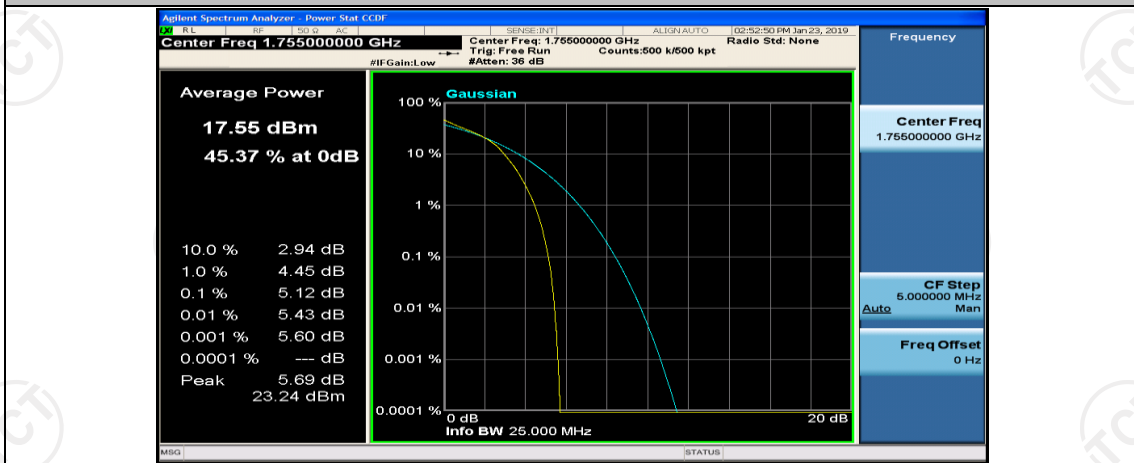

Channel Bandwidth: 10 MHz\_LCH\_16QAM\_1RB#0

Channel Bandwidth: 10 MHz\_MCH\_16QAM\_1RB#0

Channel Bandwidth: 10 MHz\_MCH\_16QAM\_1RB#24

Channel Bandwidth: 10 MHz\_MCH\_16QAM\_1RB#49

Channel Bandwidth: 15 MHz