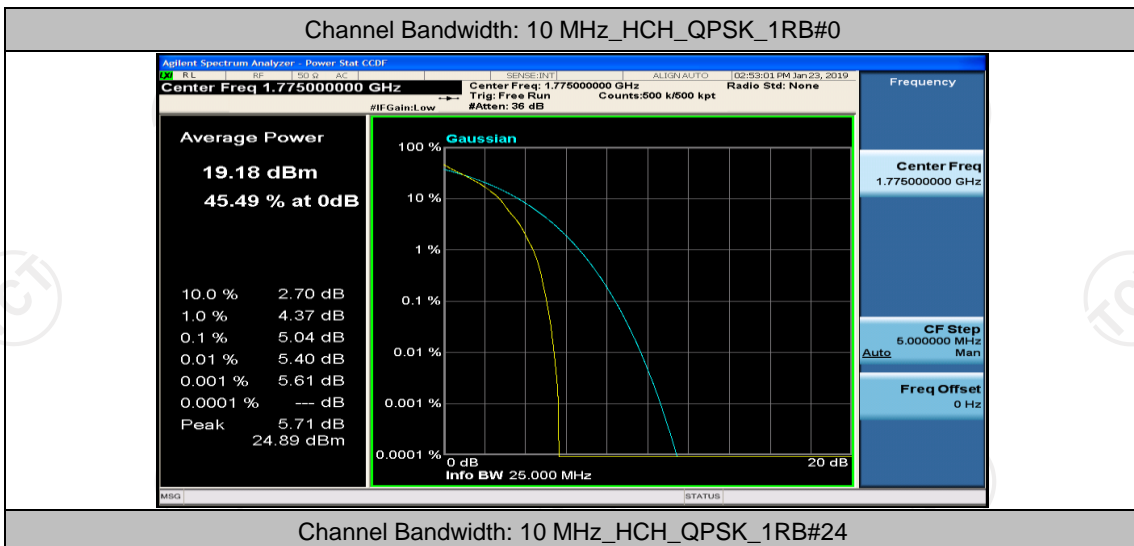

## Channel Bandwidth: 10 MHz

Channel Bandwidth: 10 MHz\_LCH\_QPSK\_1RB#0

Channel Bandwidth: 10 MHz\_MCH\_QPSK\_1RB#0

Channel Bandwidth: 10 MHz\_MCH\_QPSK\_1RB#24

Channel Bandwidth: 10 MHz\_MCH\_QPSK\_1RB#49