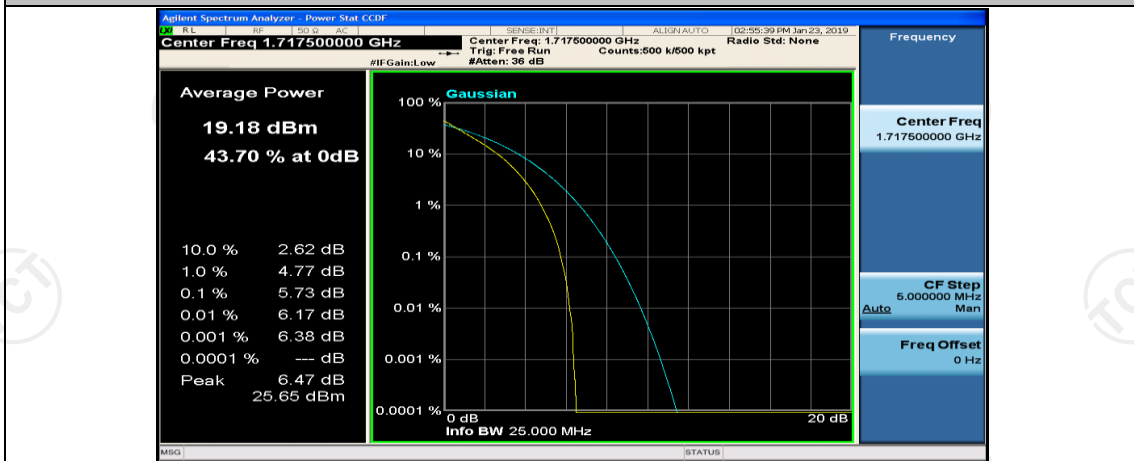

(Channel Bandwidth:15 MHz)_LCH_QPSK_75RB#0