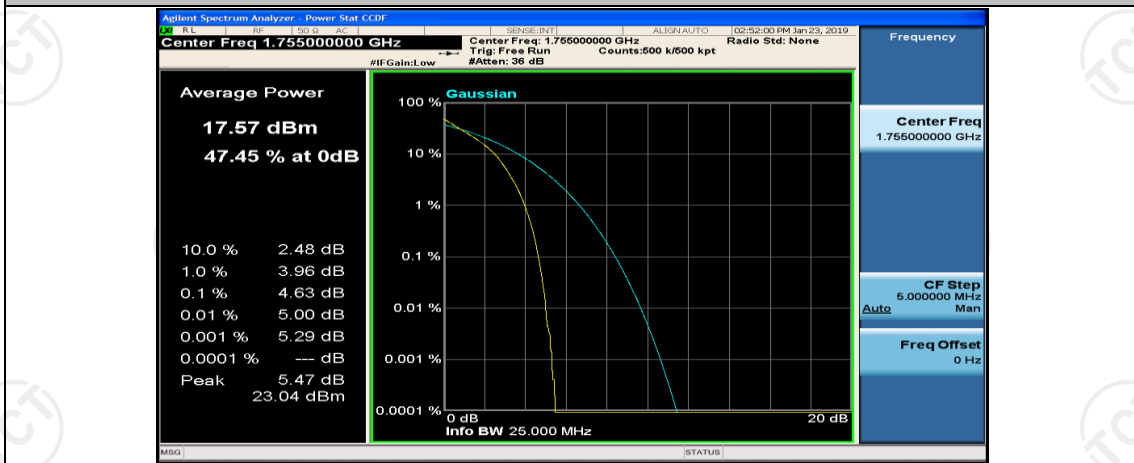

## Channel Bandwidth: 10 MHz

Channel Bandwidth: 10 MHz\_LCH\_QPSK\_1RB#0

Channel Bandwidth: 10 MHz\_MCH\_QPSK\_1RB#0

Channel Bandwidth: 10 MHz\_MCH\_QPSK\_1RB#24

Channel Bandwidth: 10 MHz\_MCH\_QPSK\_1RB#49