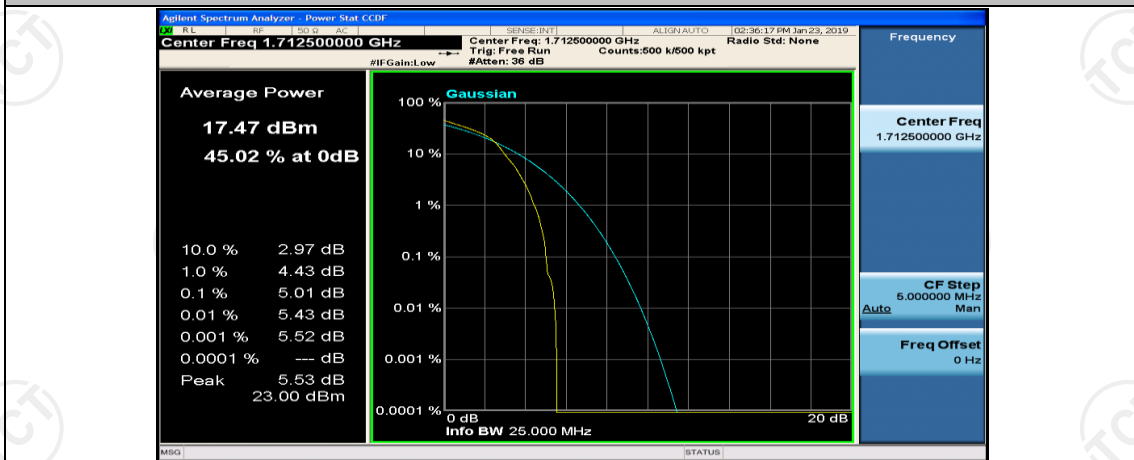

(Channel Bandwidth: 5 MHz)\_MCH\_QPSK\_12RB#0

(Channel Bandwidth: 5 MHz)\_MCH\_QPSK\_12RB#6

(Channel Bandwidth: 5 MHz)\_MCH\_QPSK\_12RB#13

(Channel Bandwidth: 5 MHz)\_HCH\_QPSK\_1RB#24

(Channel Bandwidth: 5 MHz)\_HCH\_QPSK\_12RB#0

(Channel Bandwidth: 5 MHz)\_HCH\_QPSK\_12RB#6

(Channel Bandwidth: 5 MHz)\_LCH\_16QAM\_12RB#6

(Channel Bandwidth: 5 MHz)\_LCH\_16QAM\_12RB#13

(Channel Bandwidth: 5 MHz)\_LCH\_16QAM\_25RB#0

(Channel Bandwidth: 5 MHz)\_MCH\_16QAM\_1RB#0