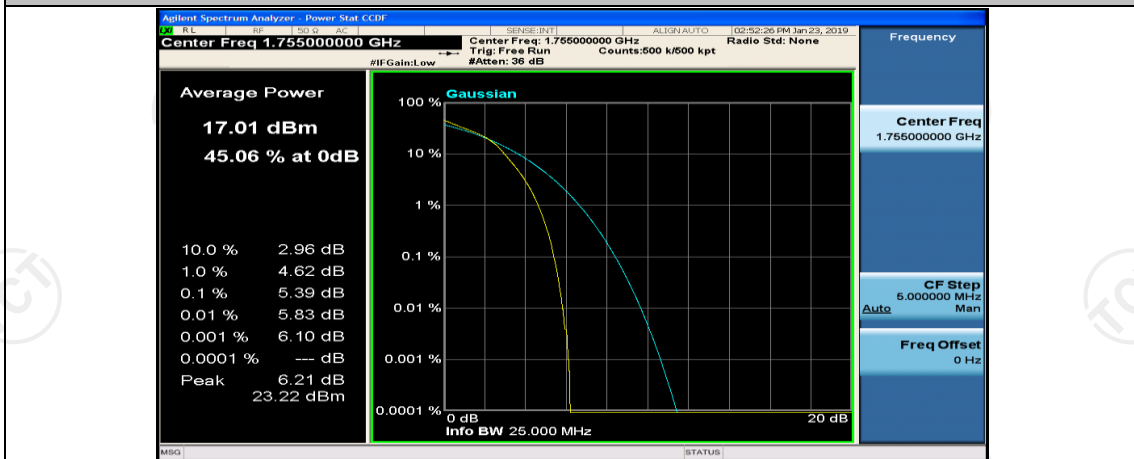

Channel Bandwidth: 10 MHz\_LCH\_16QAM\_1RB#0

Channel Bandwidth: 10 MHz\_MCH\_16QAM\_1RB#0

Channel Bandwidth: 10 MHz\_MCH\_16QAM\_1RB#24

Channel Bandwidth: 10 MHz\_MCH\_16QAM\_1RB#49

Channel Bandwidth: 15 MHz