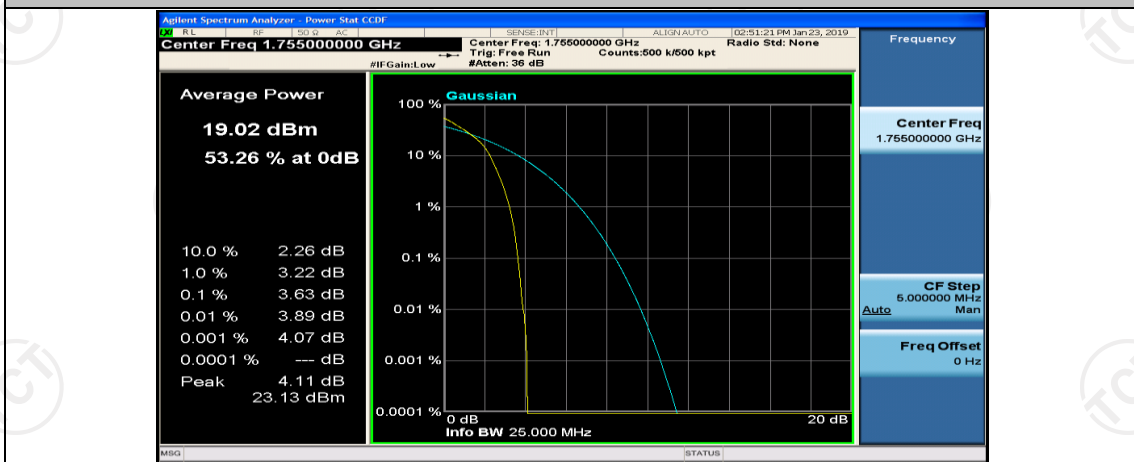

## Channel Bandwidth: 10 MHz

Channel Bandwidth: 10 MHz\_LCH\_QPSK\_1RB#0

Channel Bandwidth: 10 MHz\_MCH\_QPSK\_1RB#0

Channel Bandwidth: 10 MHz\_MCH\_QPSK\_1RB#24

Channel Bandwidth: 10 MHz\_MCH\_QPSK\_1RB#49