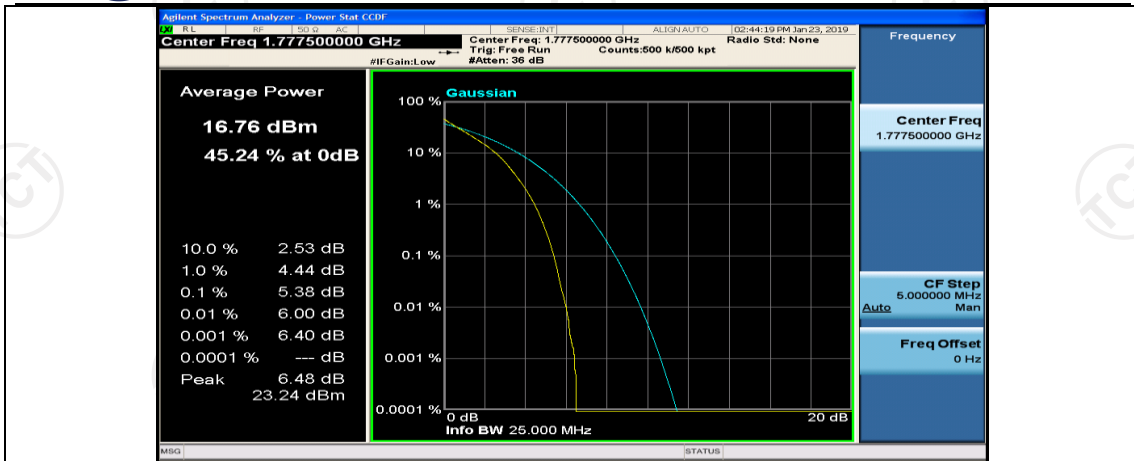

(Channel Bandwidth: 5 MHz)\_MCH\_QPSK\_12RB#0

(Channel Bandwidth: 5 MHz)\_MCH\_QPSK\_12RB#6

(Channel Bandwidth: 5 MHz)\_MCH\_QPSK\_12RB#13

(Channel Bandwidth: 5 MHz)\_HCH\_QPSK\_1RB#24

(Channel Bandwidth: 5 MHz)\_HCH\_QPSK\_12RB#0

(Channel Bandwidth: 5 MHz)\_HCH\_QPSK\_12RB#6

(Channel Bandwidth: 5 MHz)\_LCH\_16QAM\_12RB#6

(Channel Bandwidth: 5 MHz)\_LCH\_16QAM\_12RB#13

(Channel Bandwidth: 5 MHz)\_LCH\_16QAM\_25RB#0

(Channel Bandwidth: 5 MHz)\_MCH\_16QAM\_1RB#0