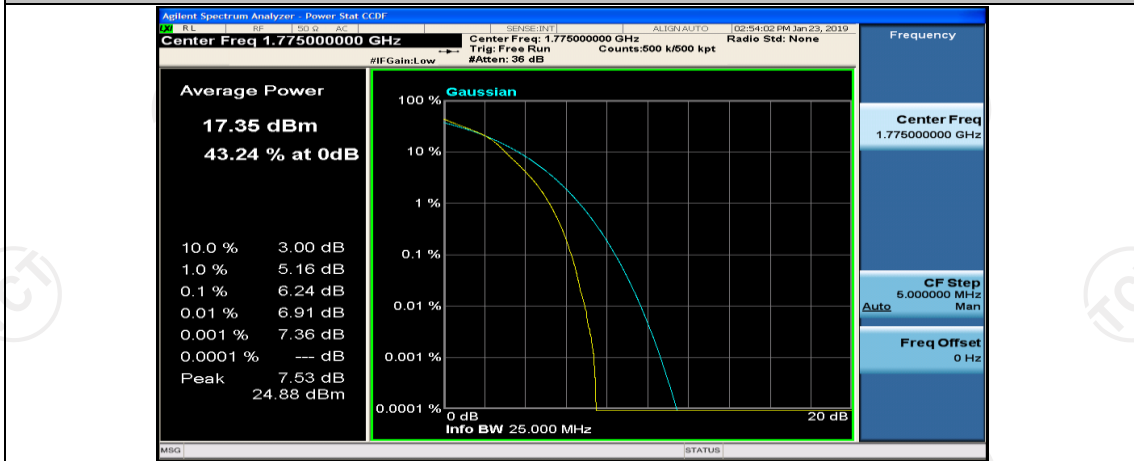

Channel Bandwidth: 10 MHz\_LCH\_16QAM\_1RB#0

Channel Bandwidth: 10 MHz\_MCH\_16QAM\_1RB#0

Channel Bandwidth: 10 MHz\_MCH\_16QAM\_1RB#24

Channel Bandwidth: 10 MHz\_MCH\_16QAM\_1RB#49

Channel Bandwidth: 15 MHz