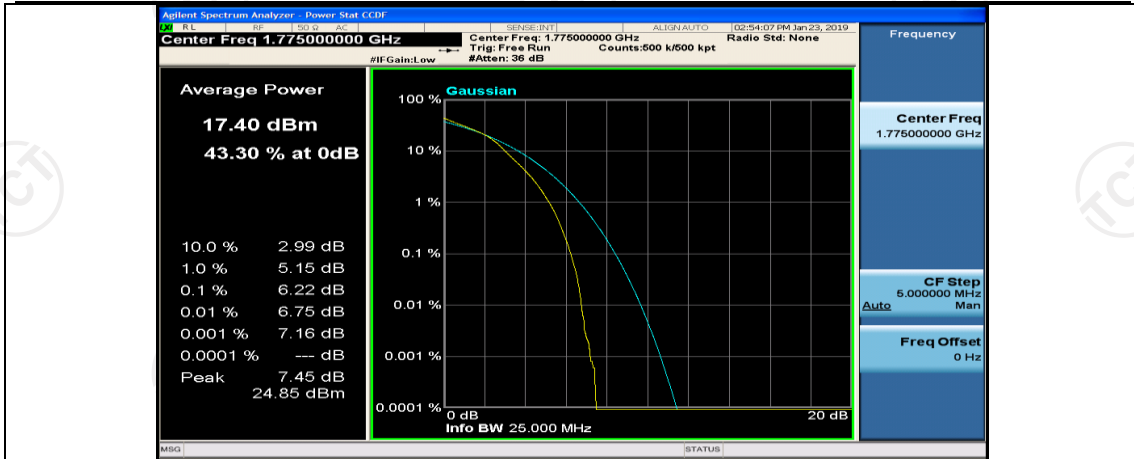

Channel Bandwidth: 10 MHz\_LCH\_16QAM\_1RB#0

Channel Bandwidth: 10 MHz\_MCH\_16QAM\_1RB#0

Channel Bandwidth: 10 MHz\_MCH\_16QAM\_1RB#24

Channel Bandwidth: 10 MHz\_MCH\_16QAM\_1RB#49

Channel Bandwidth: 15 MHz