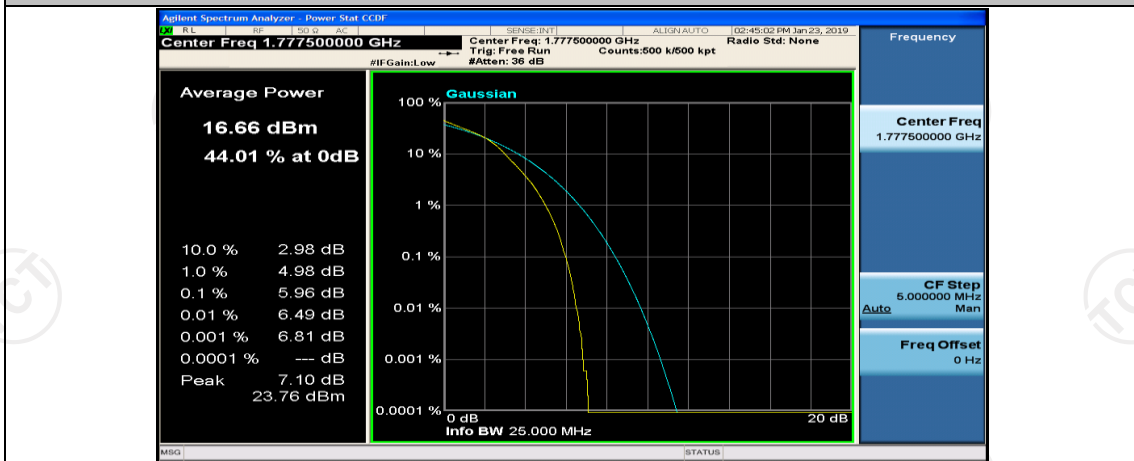

(Channel Bandwidth: 5 MHz)_HCH_16QAM_25RB#0

Channel Bandwidth: 10 MHz