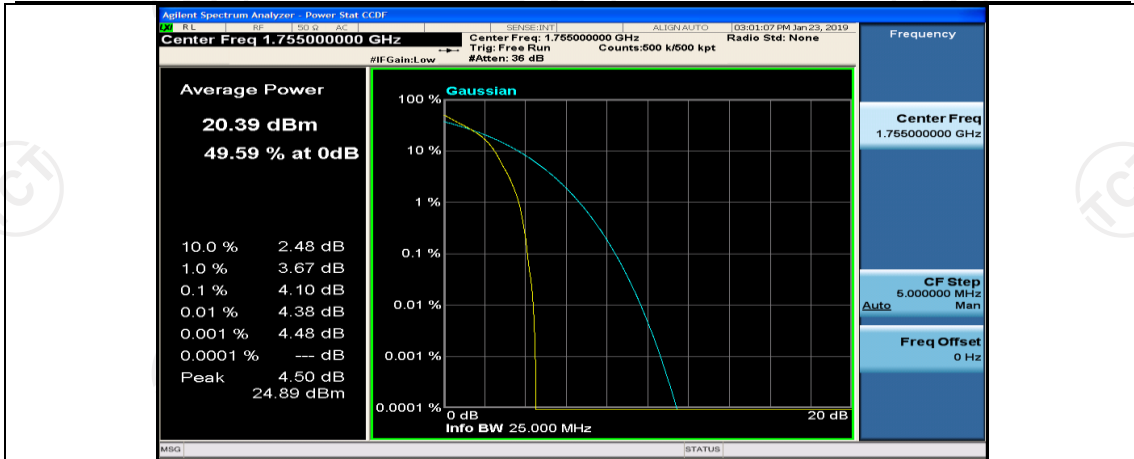

(Channel Bandwidth:15 MHz)\_LCH\_QPSK\_37RB#38

(Channel Bandwidth:15 MHz)\_LCH\_QPSK\_75RB#0

(Channel Bandwidth:15 MHz)\_MCH\_QPSK\_1RB#0

(Channel Bandwidth:15 MHz)\_MCH\_QPSK\_1RB#37

(Channel Bandwidth:15 MHz)\_MCH\_QPSK\_1RB#74