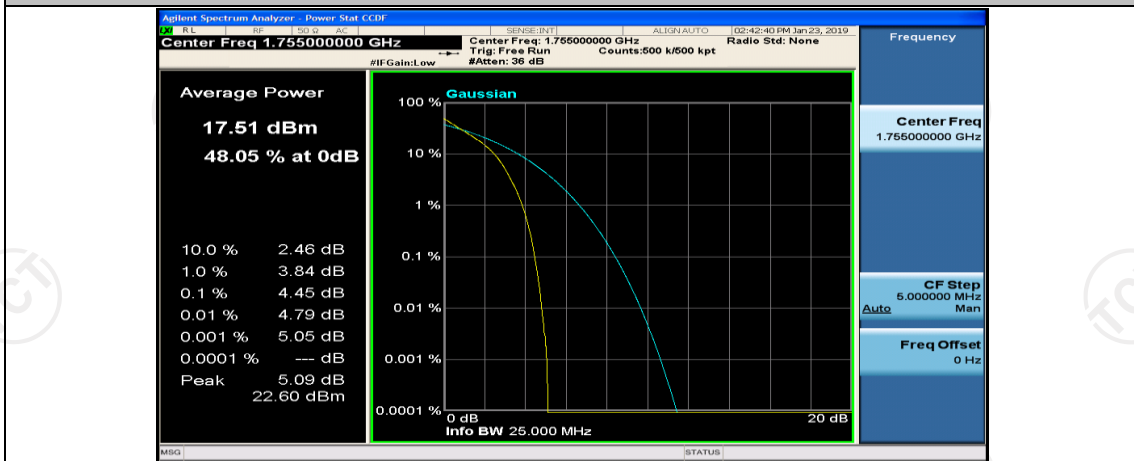

(Channel Bandwidth: 5 MHz)\_MCH\_QPSK\_12RB#0

(Channel Bandwidth: 5 MHz)\_MCH\_QPSK\_12RB#6

(Channel Bandwidth: 5 MHz)\_MCH\_QPSK\_12RB#13

(Channel Bandwidth: 5 MHz)\_HCH\_QPSK\_1RB#24

(Channel Bandwidth: 5 MHz)\_HCH\_QPSK\_12RB#0

(Channel Bandwidth: 5 MHz)\_HCH\_QPSK\_12RB#6

(Channel Bandwidth: 5 MHz)\_LCH\_16QAM\_12RB#6

(Channel Bandwidth: 5 MHz)\_LCH\_16QAM\_12RB#13

(Channel Bandwidth: 5 MHz)\_LCH\_16QAM\_25RB#0

(Channel Bandwidth: 5 MHz)\_MCH\_16QAM\_1RB#0