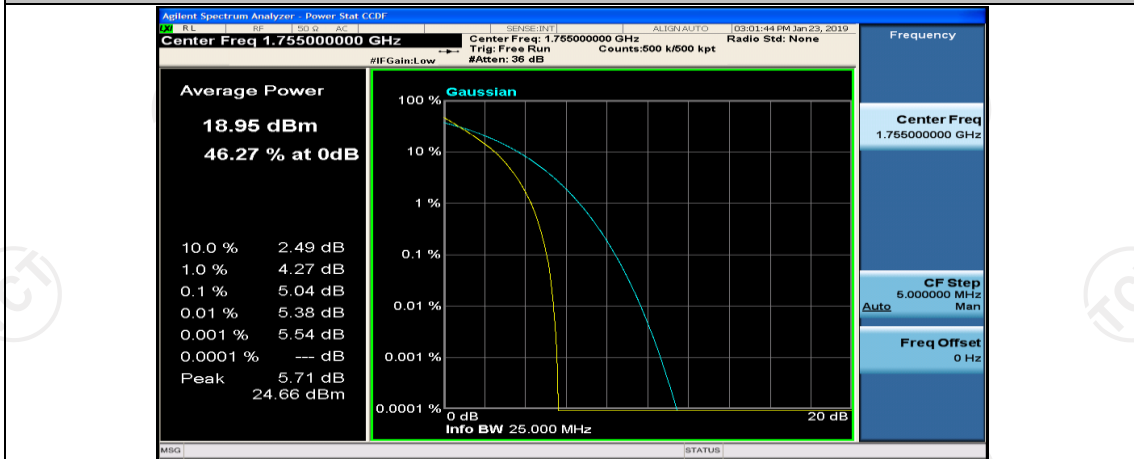

(Channel Bandwidth:15 MHz)_MCH_QPSK_37RB#38