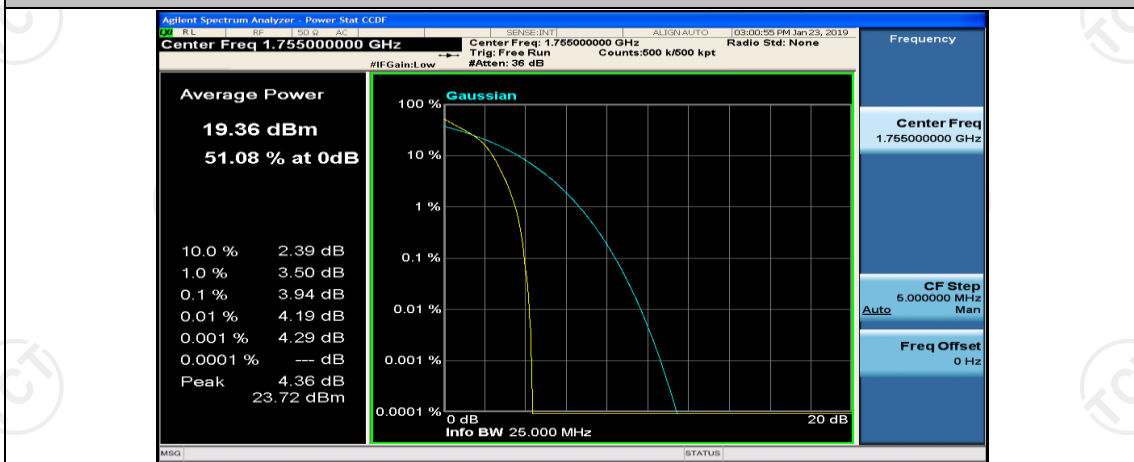

(Channel Bandwidth:15 MHz)_MCH_QPSK_1RB#37