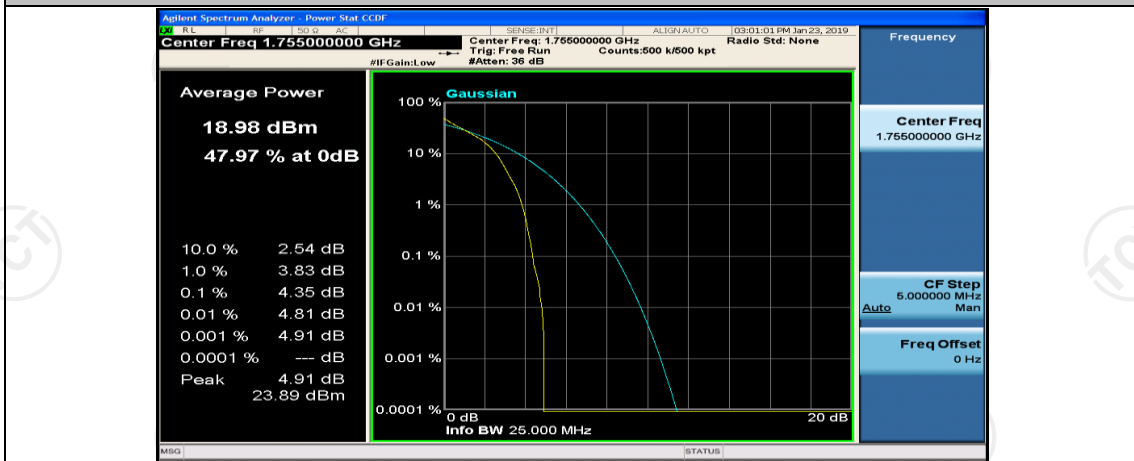

(Channel Bandwidth:15 MHz)\_LCH\_QPSK\_37RB#38

(Channel Bandwidth:15 MHz)\_LCH\_QPSK\_75RB#0

(Channel Bandwidth:15 MHz)\_MCH\_QPSK\_1RB#0

(Channel Bandwidth:15 MHz)\_MCH\_QPSK\_1RB#37

(Channel Bandwidth:15 MHz)\_MCH\_QPSK\_1RB#74