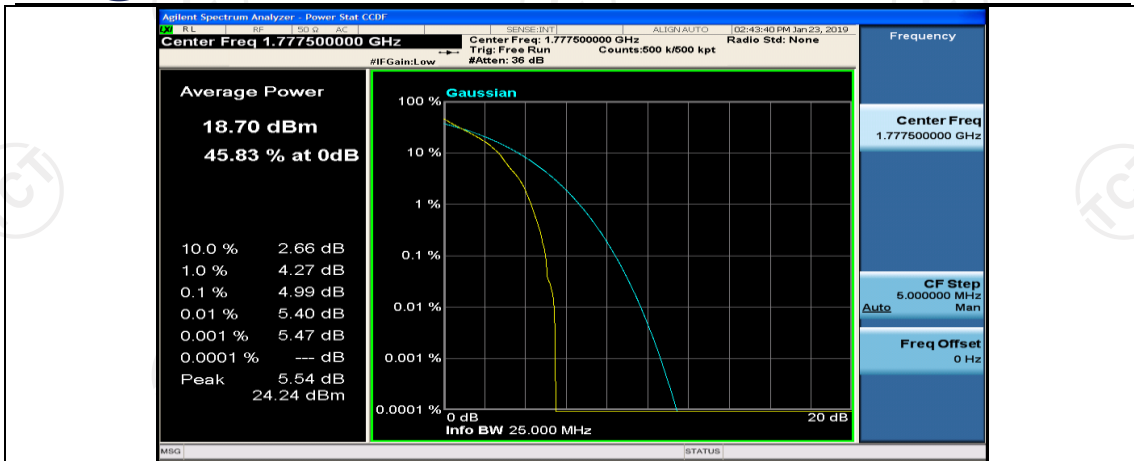

(Channel Bandwidth: 5 MHz)\_MCH\_QPSK\_12RB#0

(Channel Bandwidth: 5 MHz)\_MCH\_QPSK\_12RB#6

(Channel Bandwidth: 5 MHz)\_MCH\_QPSK\_12RB#13

(Channel Bandwidth: 5 MHz)\_HCH\_QPSK\_1RB#24

(Channel Bandwidth: 5 MHz)\_HCH\_QPSK\_12RB#0

(Channel Bandwidth: 5 MHz)\_HCH\_QPSK\_12RB#6

(Channel Bandwidth: 5 MHz)\_LCH\_16QAM\_12RB#6

(Channel Bandwidth: 5 MHz)\_LCH\_16QAM\_12RB#13

(Channel Bandwidth: 5 MHz)\_LCH\_16QAM\_25RB#0

(Channel Bandwidth: 5 MHz)\_MCH\_16QAM\_1RB#0