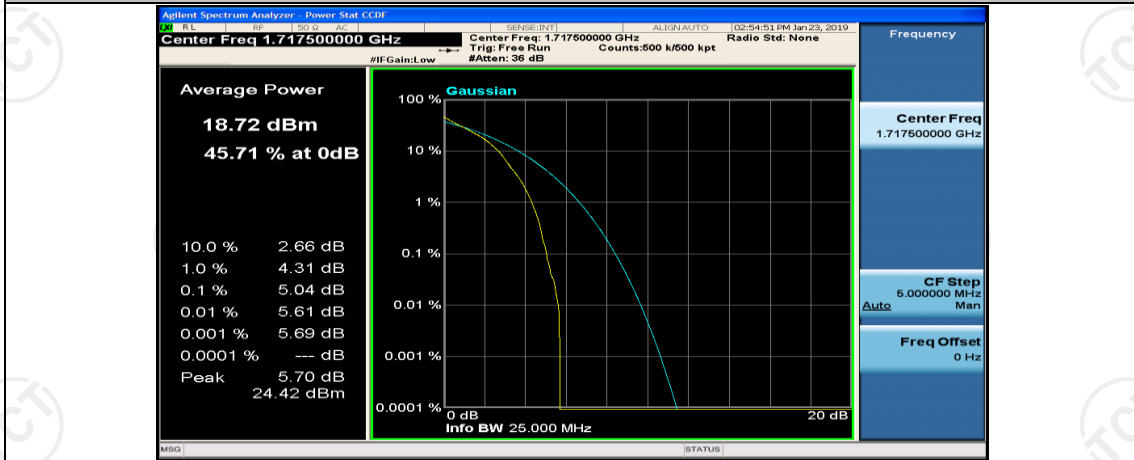

(Channel Bandwidth:15 MHz)_LCH_QPSK_1RB#74