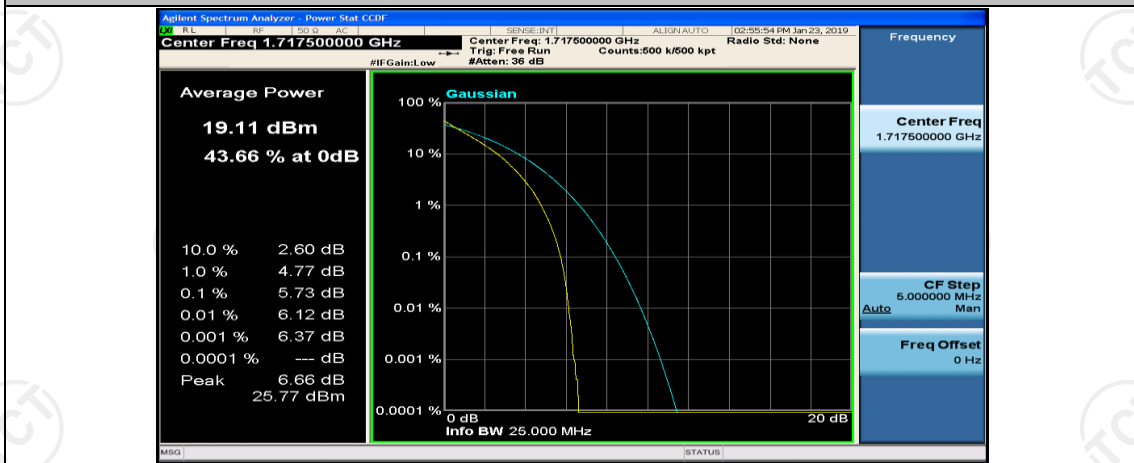

(Channel Bandwidth:15 MHz)_LCH_16QAM_37RB#38