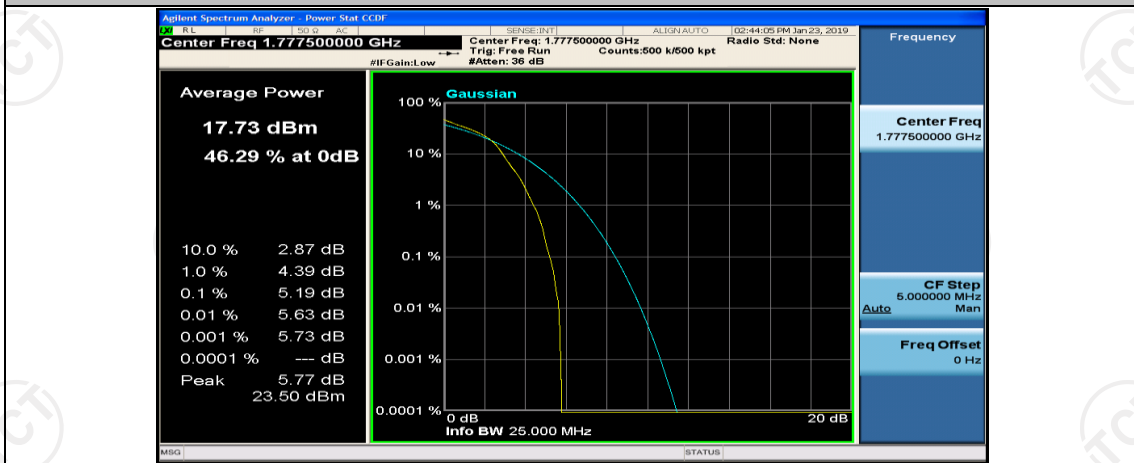

(Channel Bandwidth: 5 MHz)\_MCH\_16QAM\_25RB#0

(Channel Bandwidth: 5 MHz)\_HCH\_16QAM\_1RB#0

(Channel Bandwidth: 5 MHz)\_HCH\_16QAM\_1RB#12

(Channel Bandwidth: 5 MHz)\_HCH\_16QAM\_1RB#24

(Channel Bandwidth: 5 MHz)\_HCH\_16QAM\_12RB#0