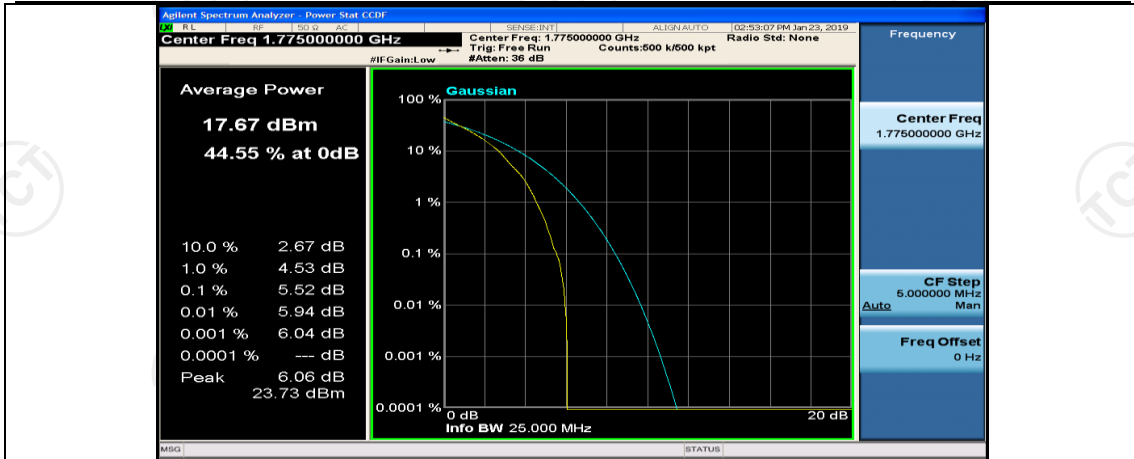

## Channel Bandwidth: 10 MHz

Channel Bandwidth: 10 MHz\_LCH\_QPSK\_1RB#0

Channel Bandwidth: 10 MHz\_MCH\_QPSK\_1RB#0

Channel Bandwidth: 10 MHz\_MCH\_QPSK\_1RB#24

Channel Bandwidth: 10 MHz\_MCH\_QPSK\_1RB#49