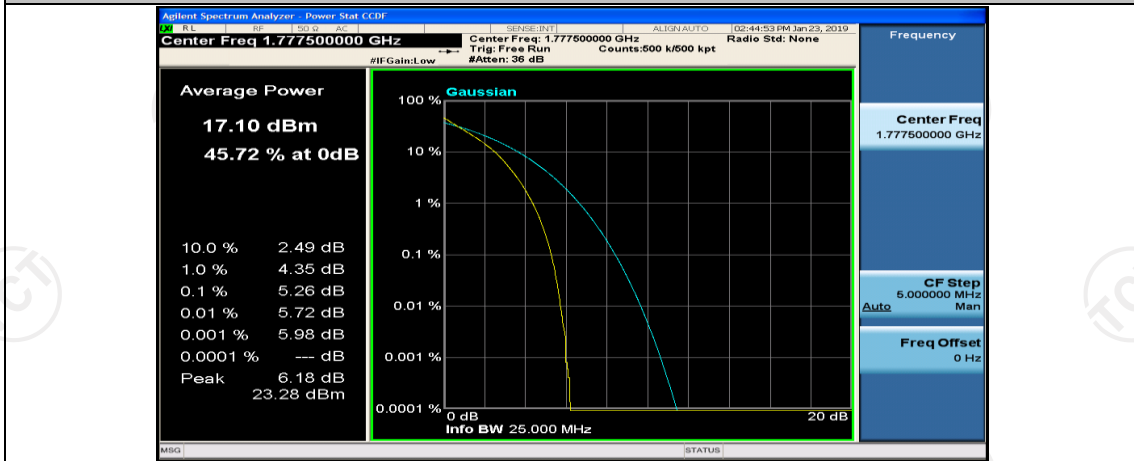

(Channel Bandwidth: 5 MHz)\_MCH\_QPSK\_12RB#0

(Channel Bandwidth: 5 MHz)\_MCH\_QPSK\_12RB#6

(Channel Bandwidth: 5 MHz)\_MCH\_QPSK\_12RB#13

(Channel Bandwidth: 5 MHz)\_HCH\_QPSK\_1RB#24

(Channel Bandwidth: 5 MHz)\_HCH\_QPSK\_12RB#0

(Channel Bandwidth: 5 MHz)\_HCH\_QPSK\_12RB#6

(Channel Bandwidth: 5 MHz)\_LCH\_16QAM\_12RB#6

(Channel Bandwidth: 5 MHz)\_LCH\_16QAM\_12RB#13

(Channel Bandwidth: 5 MHz)\_LCH\_16QAM\_25RB#0

(Channel Bandwidth: 5 MHz)\_MCH\_16QAM\_1RB#0