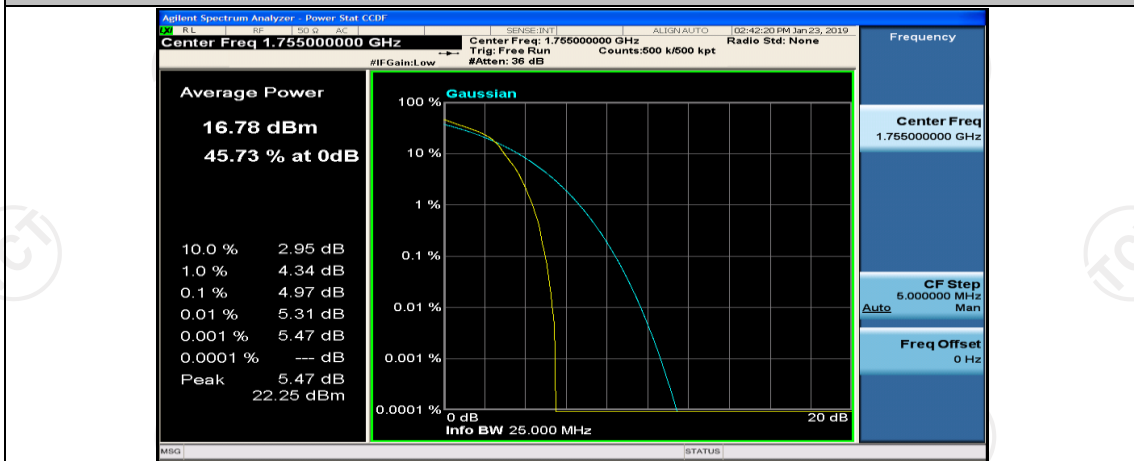

(Channel Bandwidth: 5 MHz)\_HCH\_QPSK\_12RB#6

(Channel Bandwidth: 5 MHz)\_LCH\_16QAM\_12RB#6

(Channel Bandwidth: 5 MHz)\_LCH\_16QAM\_12RB#13

(Channel Bandwidth: 5 MHz)\_LCH\_16QAM\_25RB#0

(Channel Bandwidth: 5 MHz)\_MCH\_16QAM\_1RB#0

(Channel Bandwidth: 5 MHz)\_MCH\_16QAM\_1RB#12

(Channel Bandwidth: 5 MHz)\_MCH\_16QAM\_1RB#24

(Channel Bandwidth: 5 MHz)\_MCH\_16QAM\_12RB#0

(Channel Bandwidth: 5 MHz)\_MCH\_16QAM\_12RB#6

(Channel Bandwidth: 5 MHz)\_MCH\_16QAM\_12RB#13