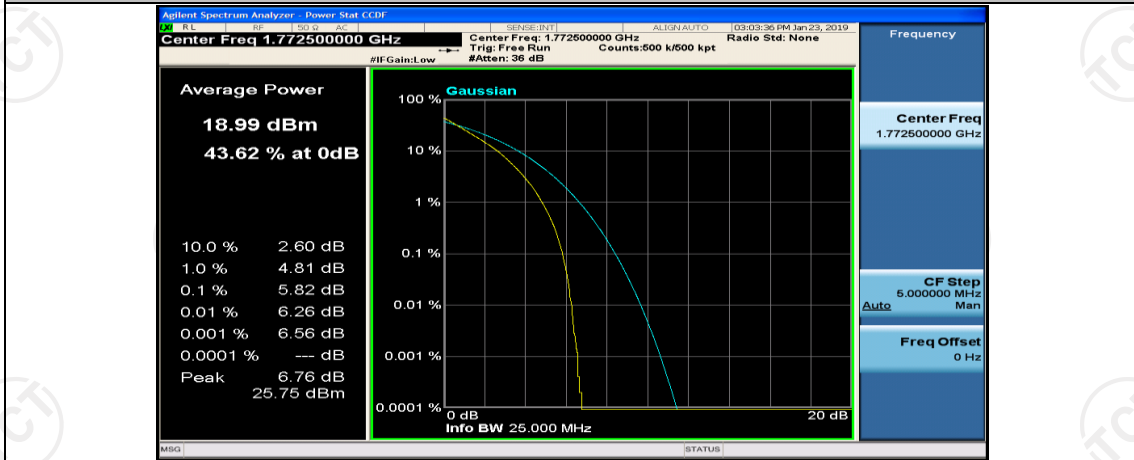

(Channel Bandwidth:15 MHz)\_HCH\_QPSK\_1RB#37

(Channel Bandwidth:15 MHz)\_HCH\_QPSK\_1RB#74

(Channel Bandwidth:15 MHz)\_HCH\_QPSK\_37RB#0

(Channel Bandwidth:15 MHz)\_HCH\_QPSK\_37RB#18

(Channel Bandwidth:15 MHz)\_HCH\_QPSK\_37RB#38