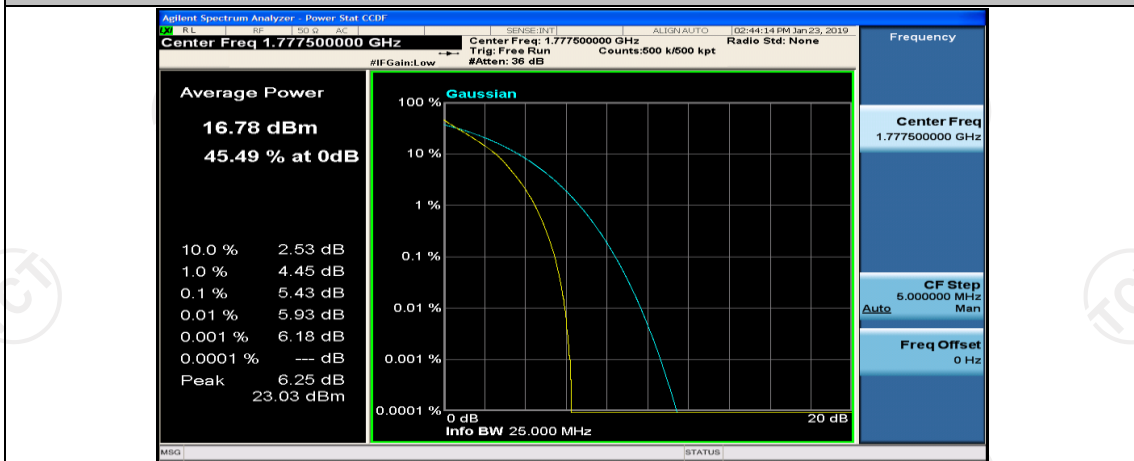

(Channel Bandwidth: 5 MHz)\_MCH\_QPSK\_12RB#0

(Channel Bandwidth: 5 MHz)\_MCH\_QPSK\_12RB#6

(Channel Bandwidth: 5 MHz)\_MCH\_QPSK\_12RB#13

(Channel Bandwidth: 5 MHz)\_HCH\_QPSK\_1RB#24

(Channel Bandwidth: 5 MHz)\_HCH\_QPSK\_12RB#0

(Channel Bandwidth: 5 MHz)\_HCH\_QPSK\_12RB#6

(Channel Bandwidth: 5 MHz)\_LCH\_16QAM\_12RB#6

(Channel Bandwidth: 5 MHz)\_LCH\_16QAM\_12RB#13

(Channel Bandwidth: 5 MHz)\_LCH\_16QAM\_25RB#0

(Channel Bandwidth: 5 MHz)\_MCH\_16QAM\_1RB#0