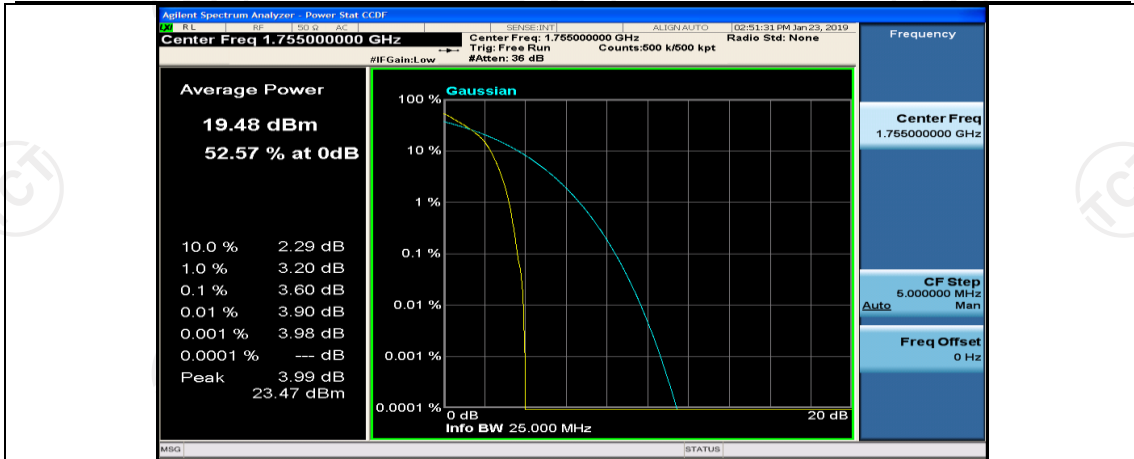

## Channel Bandwidth: 10 MHz

Channel Bandwidth: 10 MHz\_LCH\_QPSK\_1RB#0

Channel Bandwidth: 10 MHz\_MCH\_QPSK\_1RB#0

Channel Bandwidth: 10 MHz\_MCH\_QPSK\_1RB#24

Channel Bandwidth: 10 MHz\_MCH\_QPSK\_1RB#49