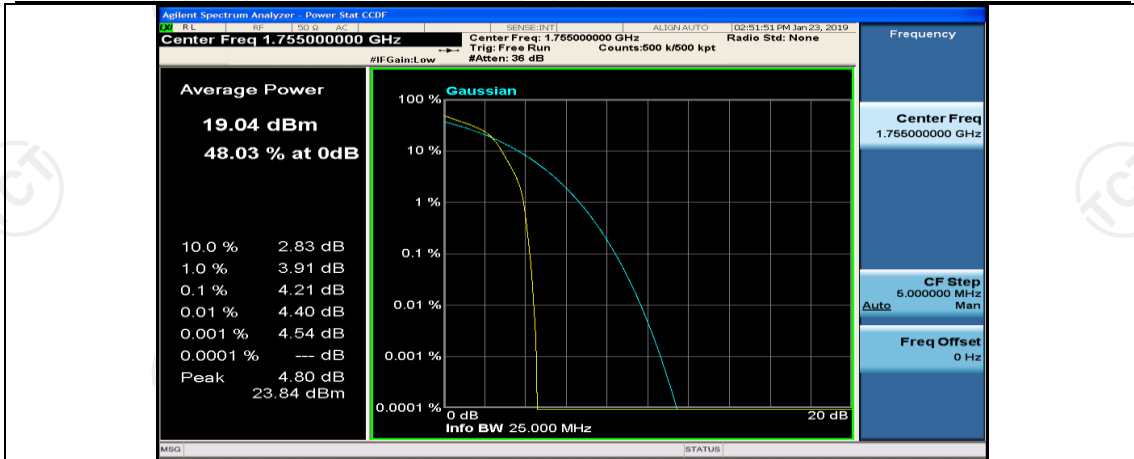

Channel Bandwidth: 10 MHz\_LCH\_16QAM\_1RB#0

Channel Bandwidth: 10 MHz\_MCH\_16QAM\_1RB#0

Channel Bandwidth: 10 MHz\_MCH\_16QAM\_1RB#24

Channel Bandwidth: 10 MHz\_MCH\_16QAM\_1RB#49

Channel Bandwidth: 15 MHz