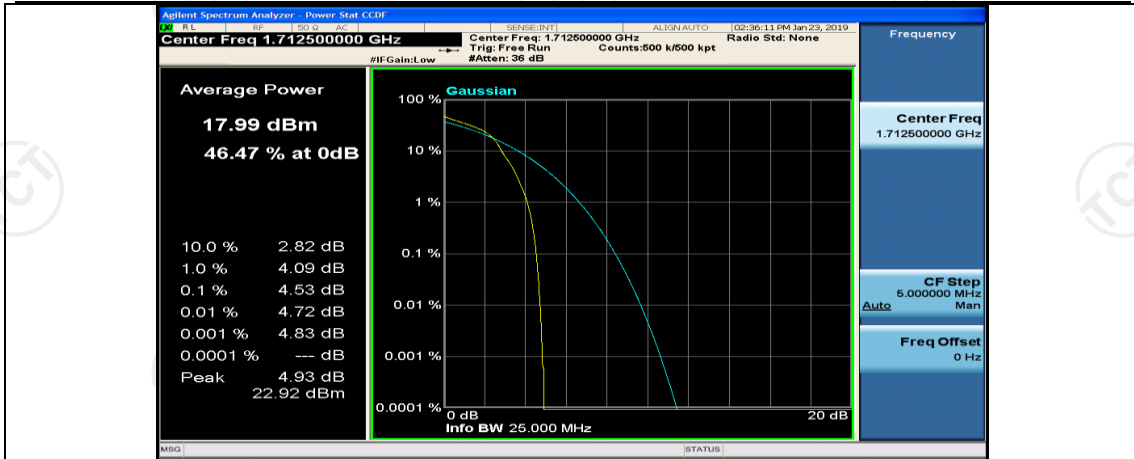

(Channel Bandwidth: 5 MHz)\_MCH\_QPSK\_12RB#0

(Channel Bandwidth: 5 MHz)\_MCH\_QPSK\_12RB#6

(Channel Bandwidth: 5 MHz)\_MCH\_QPSK\_12RB#13

(Channel Bandwidth: 5 MHz)\_HCH\_QPSK\_1RB#24

(Channel Bandwidth: 5 MHz)\_HCH\_QPSK\_12RB#0

(Channel Bandwidth: 5 MHz)\_HCH\_QPSK\_12RB#6

(Channel Bandwidth: 5 MHz)\_LCH\_16QAM\_12RB#6

(Channel Bandwidth: 5 MHz)\_LCH\_16QAM\_12RB#13

(Channel Bandwidth: 5 MHz)\_LCH\_16QAM\_25RB#0

(Channel Bandwidth: 5 MHz)\_MCH\_16QAM\_1RB#0