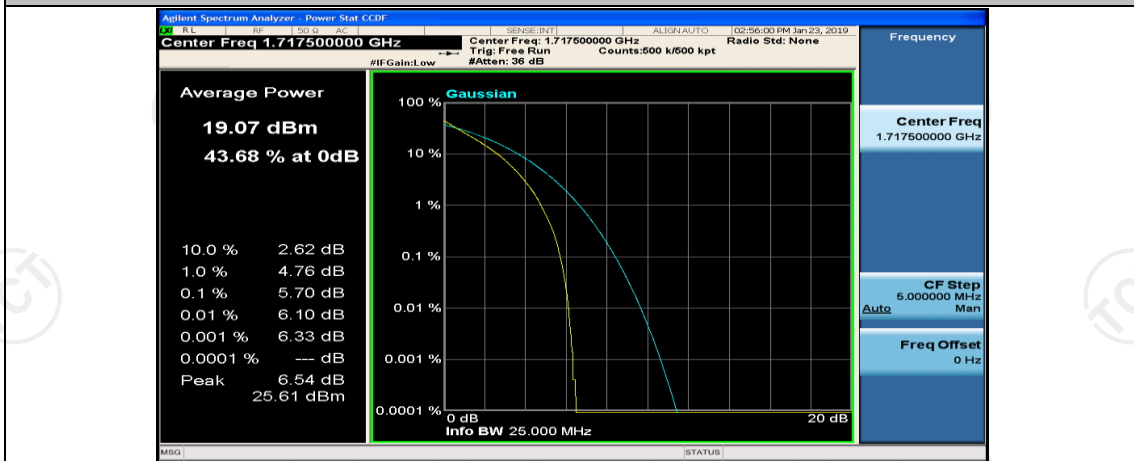

(Channel Bandwidth:15 MHz)_LCH_16QAM_75RB#0