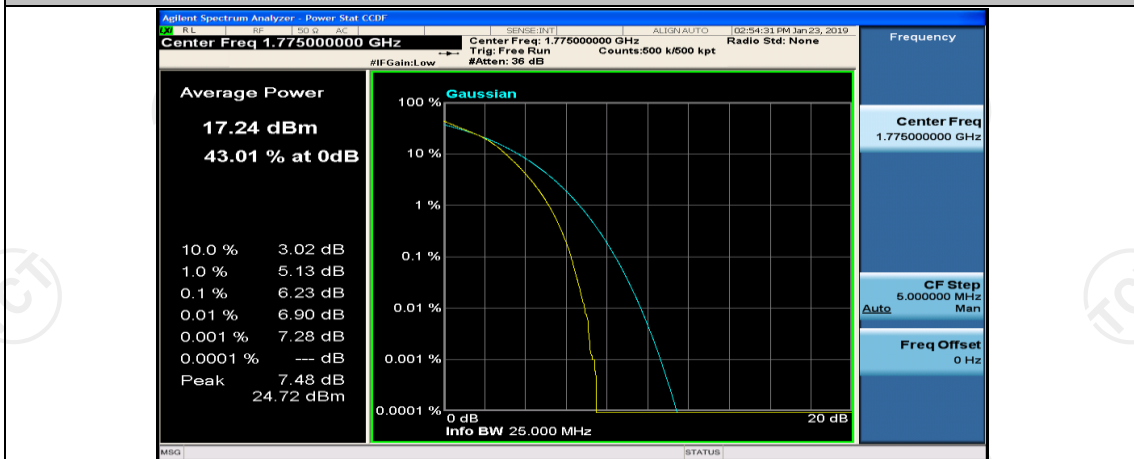

Channel Bandwidth: 10 MHz\_LCH\_16QAM\_1RB#0

Channel Bandwidth: 10 MHz\_MCH\_16QAM\_1RB#0

Channel Bandwidth: 10 MHz\_MCH\_16QAM\_1RB#24

Channel Bandwidth: 10 MHz\_MCH\_16QAM\_1RB#49

Channel Bandwidth: 15 MHz