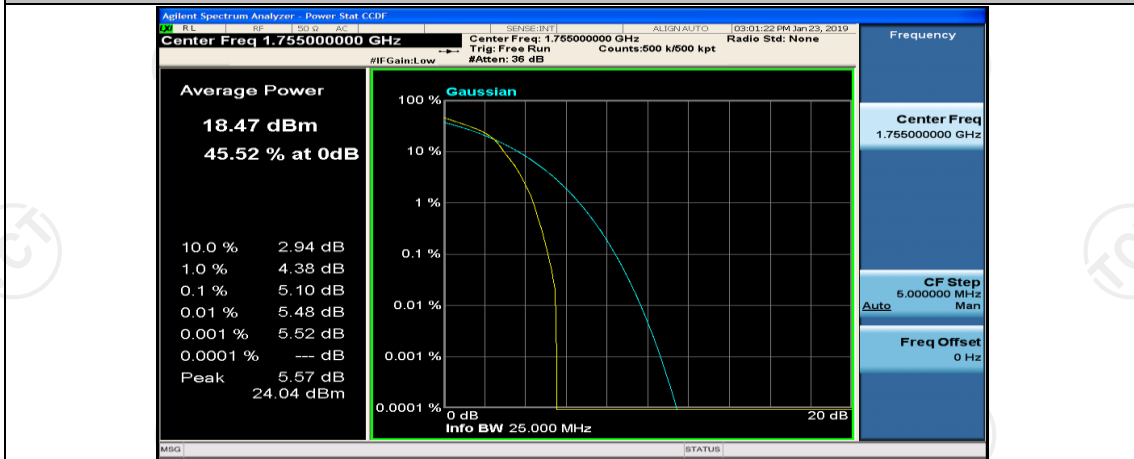

(Channel Bandwidth:15 MHz)\_LCH\_16QAM\_37RB#18

(Channel Bandwidth:15 MHz)\_LCH\_16QAM\_37RB#38

(Channel Bandwidth:15 MHz)\_LCH\_16QAM\_75RB#0

(Channel Bandwidth:15 MHz)\_MCH\_16QAM\_1RB#0

(Channel Bandwidth:15 MHz)\_MCH\_16QAM\_1RB#37