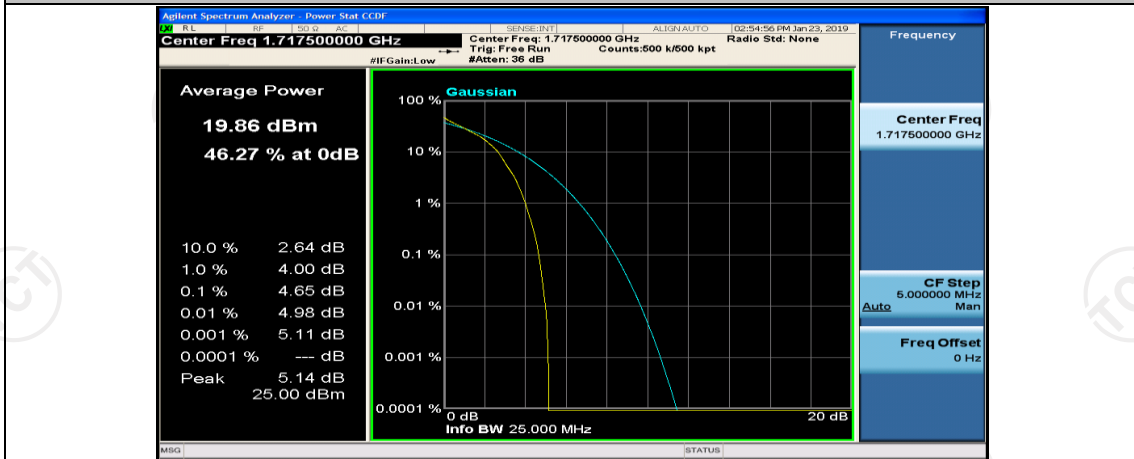

(Channel Bandwidth:15 MHz)_LCH_QPSK_37RB#0