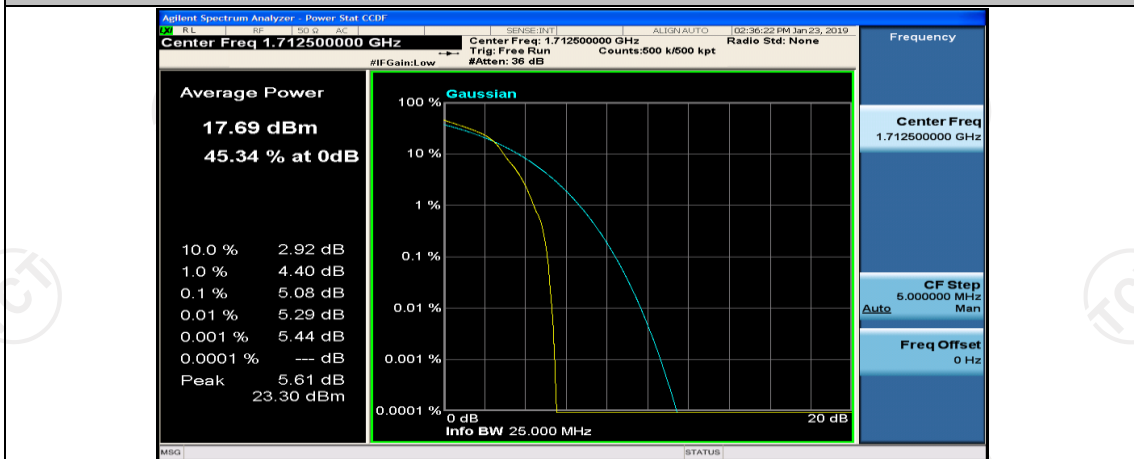

(Channel Bandwidth: 5 MHz)\_MCH\_QPSK\_12RB#0

(Channel Bandwidth: 5 MHz)\_MCH\_QPSK\_12RB#6

(Channel Bandwidth: 5 MHz)\_MCH\_QPSK\_12RB#13

(Channel Bandwidth: 5 MHz)\_HCH\_QPSK\_1RB#24

(Channel Bandwidth: 5 MHz)\_HCH\_QPSK\_12RB#0

(Channel Bandwidth: 5 MHz)\_HCH\_QPSK\_12RB#6

(Channel Bandwidth: 5 MHz)\_LCH\_16QAM\_12RB#6

(Channel Bandwidth: 5 MHz)\_LCH\_16QAM\_12RB#13

(Channel Bandwidth: 5 MHz)\_LCH\_16QAM\_25RB#0

(Channel Bandwidth: 5 MHz)\_MCH\_16QAM\_1RB#0