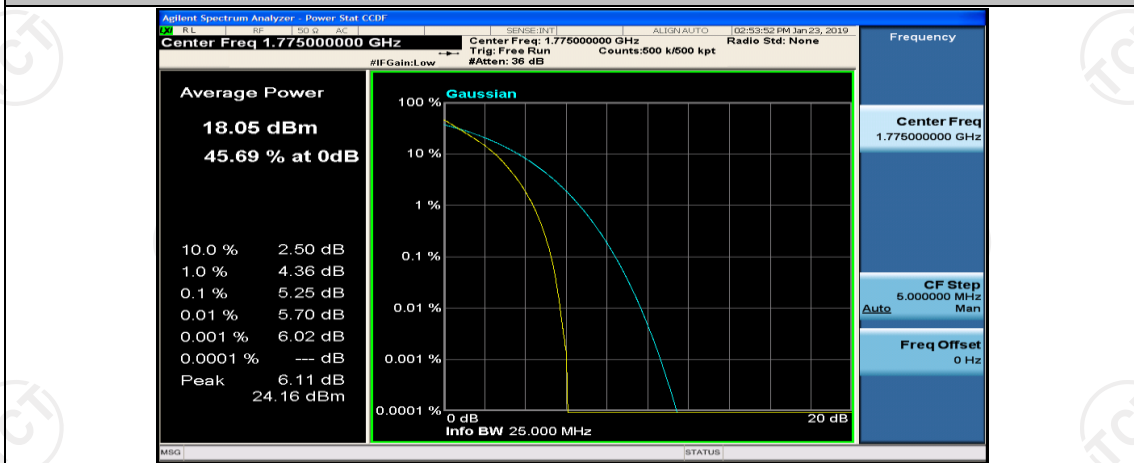

## Channel Bandwidth: 10 MHz

Channel Bandwidth: 10 MHz\_LCH\_QPSK\_1RB#0

Channel Bandwidth: 10 MHz\_MCH\_QPSK\_1RB#0

Channel Bandwidth: 10 MHz\_MCH\_QPSK\_1RB#24

Channel Bandwidth: 10 MHz\_MCH\_QPSK\_1RB#49