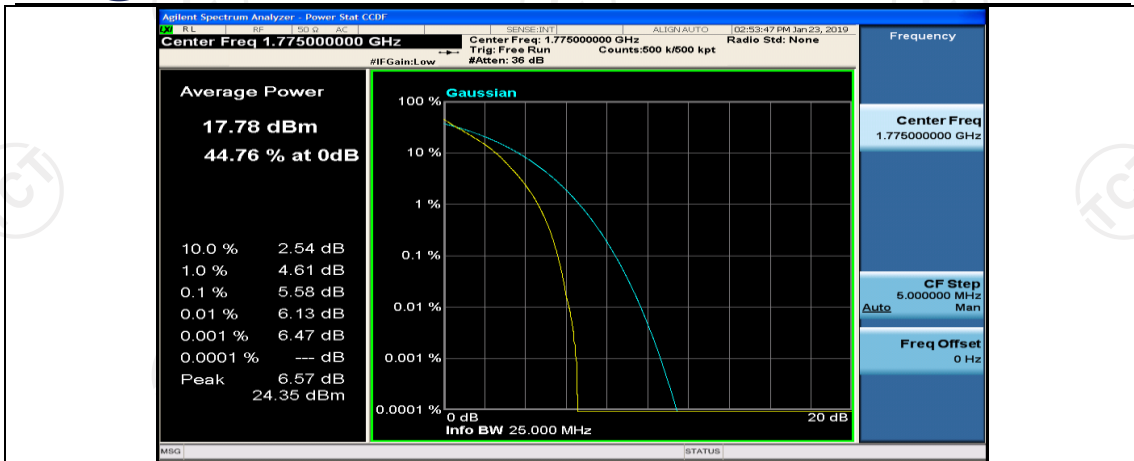

## Channel Bandwidth: 10 MHz

Channel Bandwidth: 10 MHz\_LCH\_QPSK\_1RB#0

Channel Bandwidth: 10 MHz\_MCH\_QPSK\_1RB#0

Channel Bandwidth: 10 MHz\_MCH\_QPSK\_1RB#24

Channel Bandwidth: 10 MHz\_MCH\_QPSK\_1RB#49