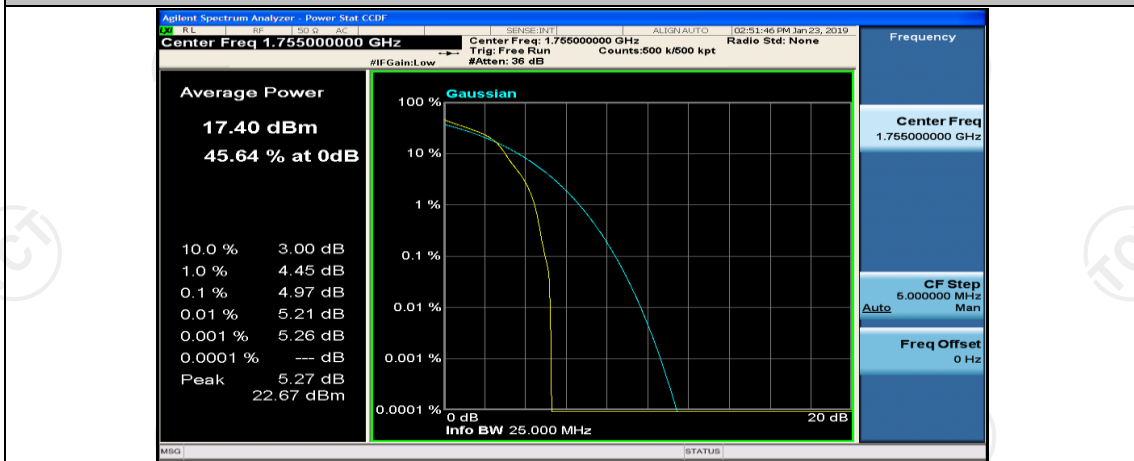

Channel Bandwidth: 10 MHz\_LCH\_16QAM\_1RB#0

Channel Bandwidth: 10 MHz\_MCH\_16QAM\_1RB#0

Channel Bandwidth: 10 MHz\_MCH\_16QAM\_1RB#24

Channel Bandwidth: 10 MHz\_MCH\_16QAM\_1RB#49

Channel Bandwidth: 15 MHz