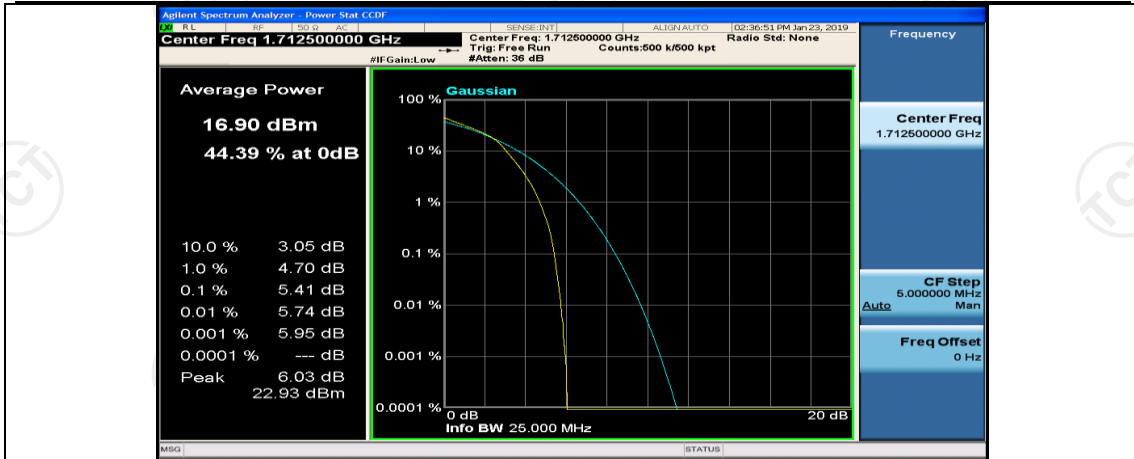

(Channel Bandwidth: 5 MHz)\_MCH\_QPSK\_12RB#0

(Channel Bandwidth: 5 MHz)\_MCH\_QPSK\_12RB#6

(Channel Bandwidth: 5 MHz)\_MCH\_QPSK\_12RB#13

(Channel Bandwidth: 5 MHz)\_HCH\_QPSK\_1RB#24

(Channel Bandwidth: 5 MHz)\_HCH\_QPSK\_12RB#0

(Channel Bandwidth: 5 MHz)\_HCH\_QPSK\_12RB#6

(Channel Bandwidth: 5 MHz)\_LCH\_16QAM\_12RB#6

(Channel Bandwidth: 5 MHz)\_LCH\_16QAM\_12RB#13

(Channel Bandwidth: 5 MHz)\_LCH\_16QAM\_25RB#0

(Channel Bandwidth: 5 MHz)\_MCH\_16QAM\_1RB#0