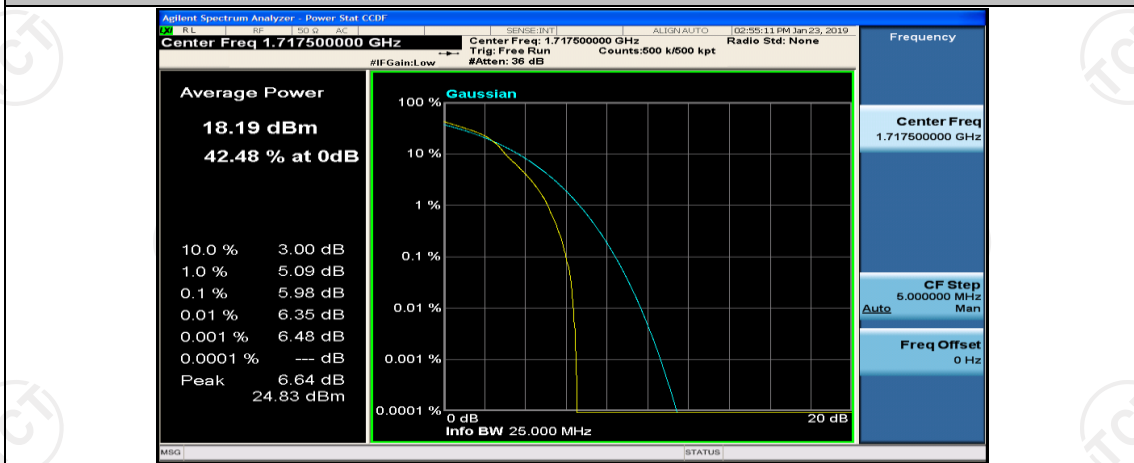

(Channel Bandwidth:15 MHz)_LCH_16QAM_1RB#74