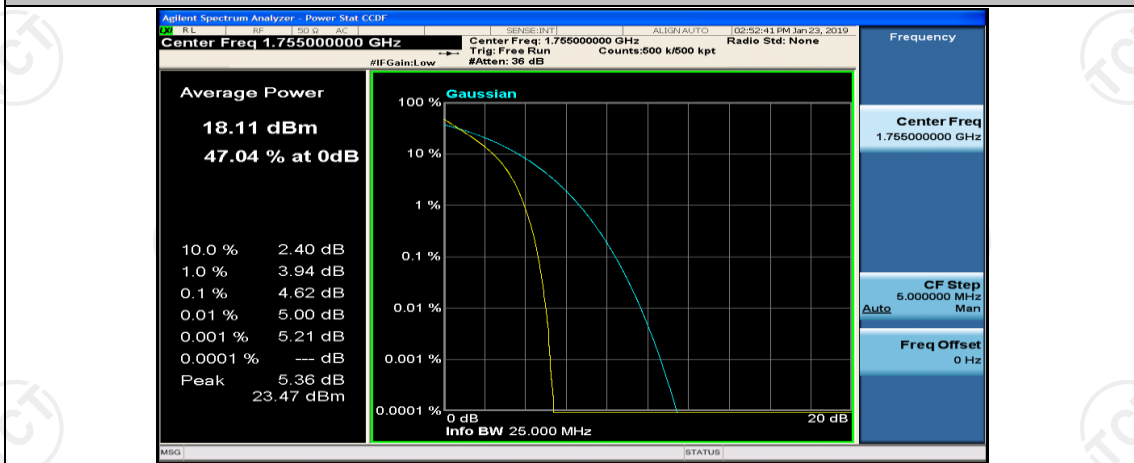

## Channel Bandwidth: 10 MHz

Channel Bandwidth: 10 MHz\_LCH\_QPSK\_1RB#0

Channel Bandwidth: 10 MHz\_MCH\_QPSK\_1RB#0

Channel Bandwidth: 10 MHz\_MCH\_QPSK\_1RB#24

Channel Bandwidth: 10 MHz\_MCH\_QPSK\_1RB#49