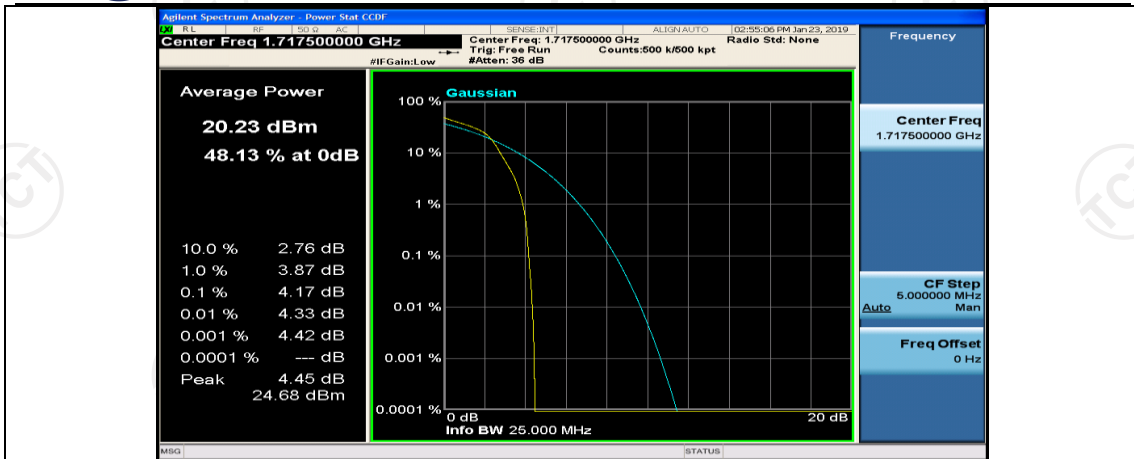

(Channel Bandwidth:15 MHz)_LCH_16QAM_1RB#0

(Channel Bandwidth:15 MHz)_LCH_16QAM_1RB#37