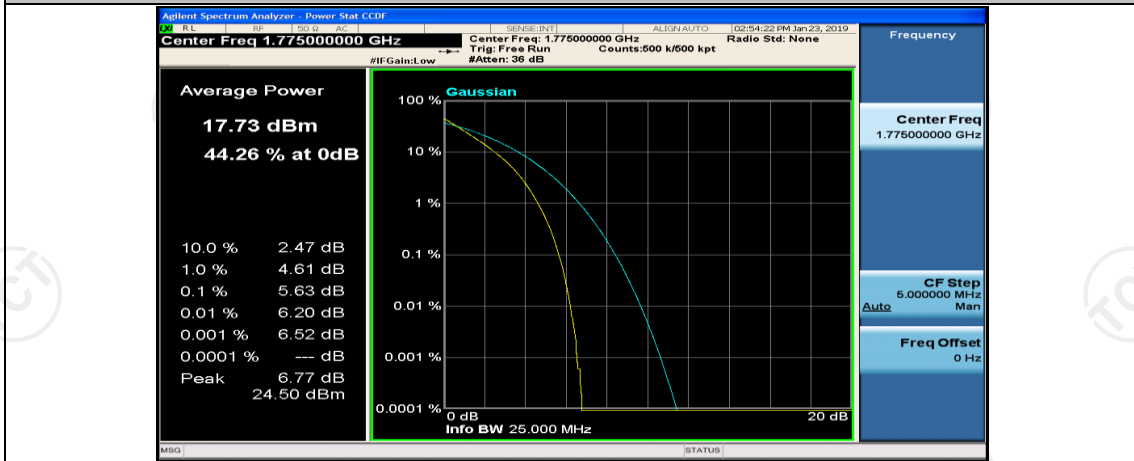

## Channel Bandwidth: 10 MHz

Channel Bandwidth: 10 MHz\_LCH\_QPSK\_1RB#0

Channel Bandwidth: 10 MHz\_MCH\_QPSK\_1RB#0

Channel Bandwidth: 10 MHz\_MCH\_QPSK\_1RB#24

Channel Bandwidth: 10 MHz\_MCH\_QPSK\_1RB#49