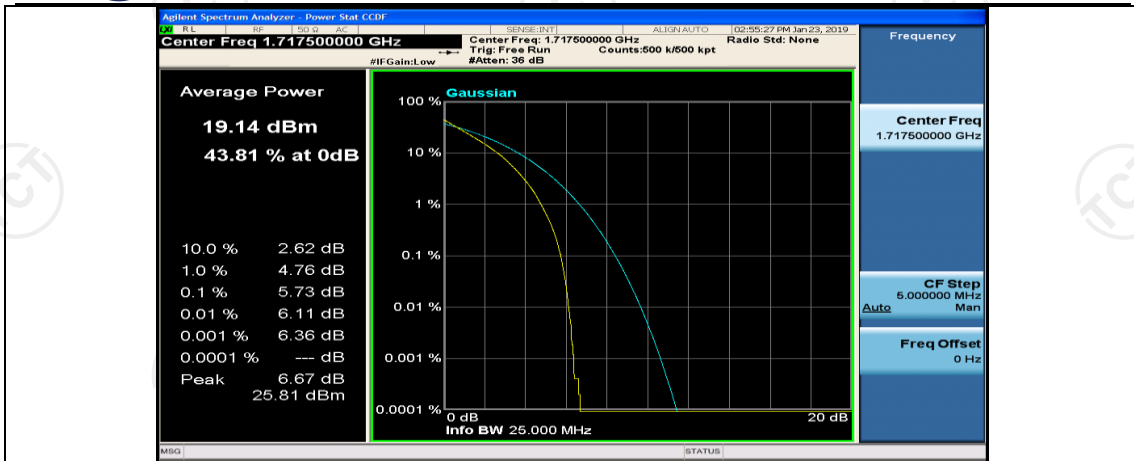

(Channel Bandwidth: 15 MHz)\_LCH\_QPSK\_1RB#0

(Channel Bandwidth:15 MHz)\_LCH\_QPSK\_1RB#37

(Channel Bandwidth:15 MHz)\_LCH\_QPSK\_1RB#74

(Channel Bandwidth:15 MHz)\_LCH\_QPSK\_37RB#0

(Channel Bandwidth:15 MHz)\_LCH\_QPSK\_37RB#18