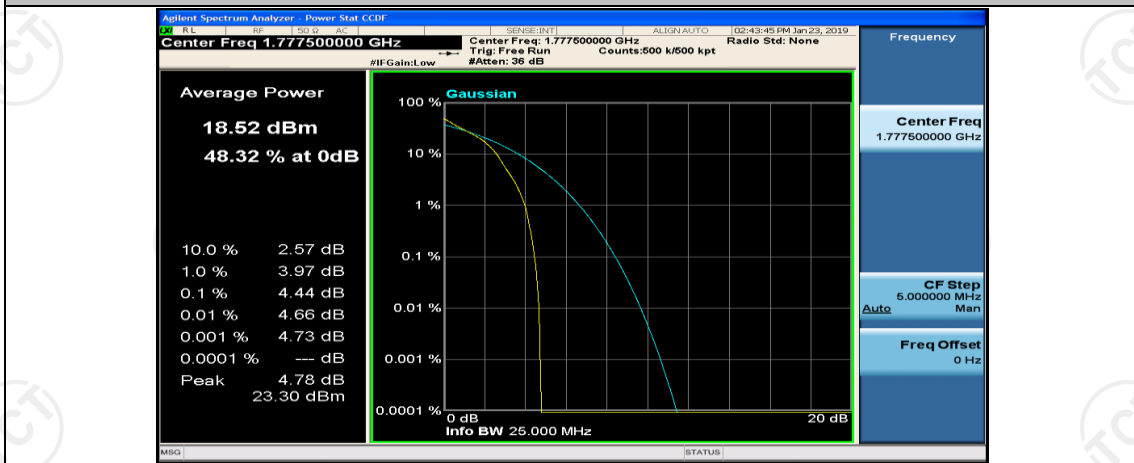

(Channel Bandwidth: 5 MHz)\_MCH\_QPSK\_12RB#0

(Channel Bandwidth: 5 MHz)\_MCH\_QPSK\_12RB#6

(Channel Bandwidth: 5 MHz)\_MCH\_QPSK\_12RB#13

(Channel Bandwidth: 5 MHz)\_HCH\_QPSK\_1RB#24

(Channel Bandwidth: 5 MHz)\_HCH\_QPSK\_12RB#0

(Channel Bandwidth: 5 MHz)\_HCH\_QPSK\_12RB#6

(Channel Bandwidth: 5 MHz)\_LCH\_16QAM\_12RB#6

(Channel Bandwidth: 5 MHz)\_LCH\_16QAM\_12RB#13

(Channel Bandwidth: 5 MHz)\_LCH\_16QAM\_25RB#0

(Channel Bandwidth: 5 MHz)\_MCH\_16QAM\_1RB#0