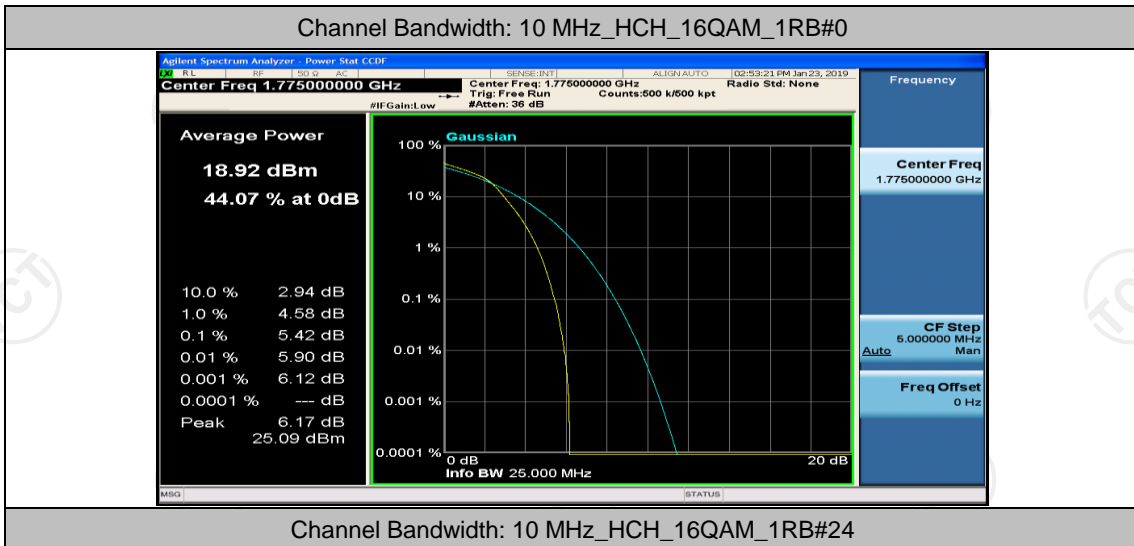

Channel Bandwidth: 10 MHz\_LCH\_16QAM\_1RB#0

Channel Bandwidth: 10 MHz\_MCH\_16QAM\_1RB#0

Channel Bandwidth: 10 MHz\_MCH\_16QAM\_1RB#24

Channel Bandwidth: 10 MHz\_MCH\_16QAM\_1RB#49

Channel Bandwidth: 15 MHz