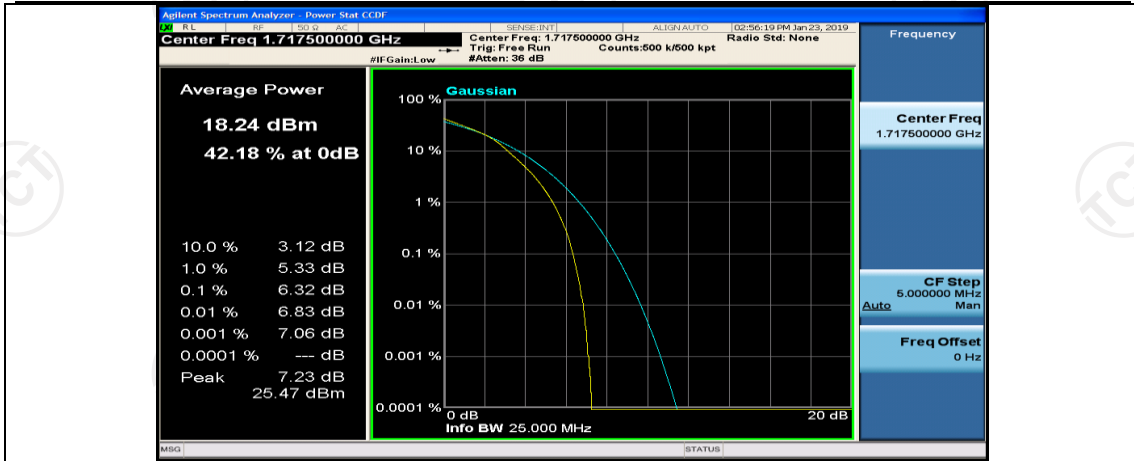

(Channel Bandwidth:15 MHz)_MCH_16QAM_1RB#0