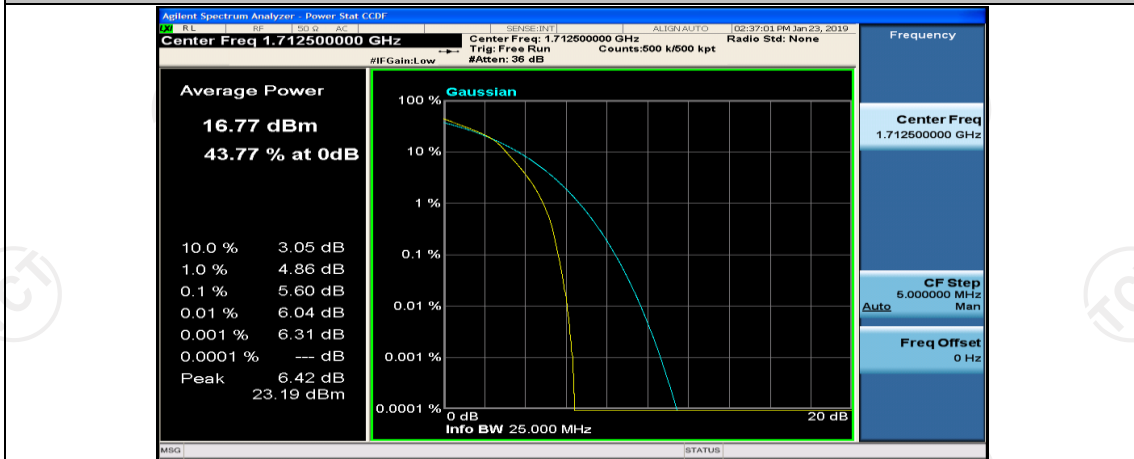

(Channel Bandwidth: 5 MHz)\_HCH\_QPSK\_12RB#6

(Channel Bandwidth: 5 MHz)\_LCH\_16QAM\_12RB#6

(Channel Bandwidth: 5 MHz)\_LCH\_16QAM\_12RB#13

(Channel Bandwidth: 5 MHz)\_LCH\_16QAM\_25RB#0

(Channel Bandwidth: 5 MHz)\_MCH\_16QAM\_1RB#0

(Channel Bandwidth: 5 MHz)\_MCH\_16QAM\_1RB#12

(Channel Bandwidth: 5 MHz)\_MCH\_16QAM\_1RB#24

(Channel Bandwidth: 5 MHz)\_MCH\_16QAM\_12RB#0

(Channel Bandwidth: 5 MHz)\_MCH\_16QAM\_12RB#6

(Channel Bandwidth: 5 MHz)\_MCH\_16QAM\_12RB#13