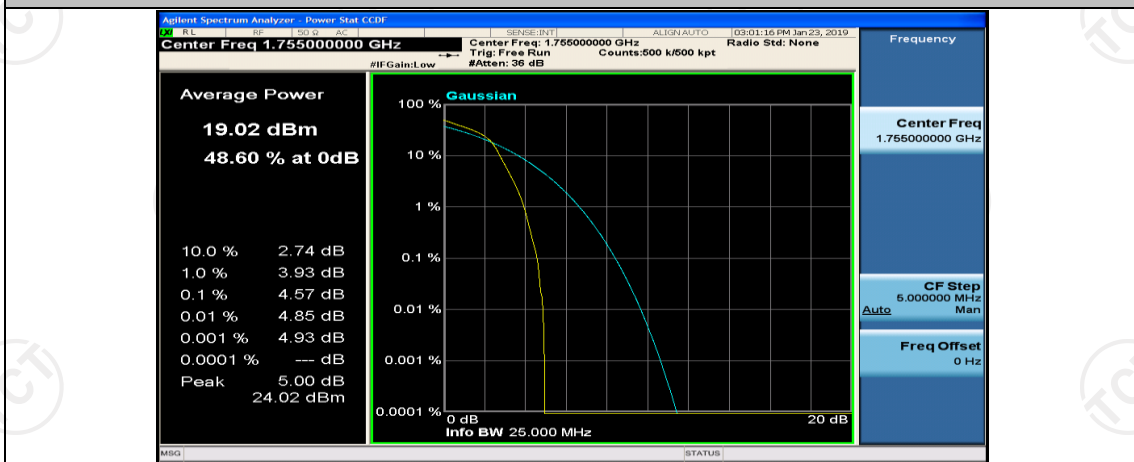

(Channel Bandwidth:15 MHz)\_LCH\_16QAM\_37RB#18

(Channel Bandwidth:15 MHz)\_LCH\_16QAM\_37RB#38

(Channel Bandwidth:15 MHz)\_LCH\_16QAM\_75RB#0

(Channel Bandwidth:15 MHz)\_MCH\_16QAM\_1RB#0

(Channel Bandwidth:15 MHz)\_MCH\_16QAM\_1RB#37