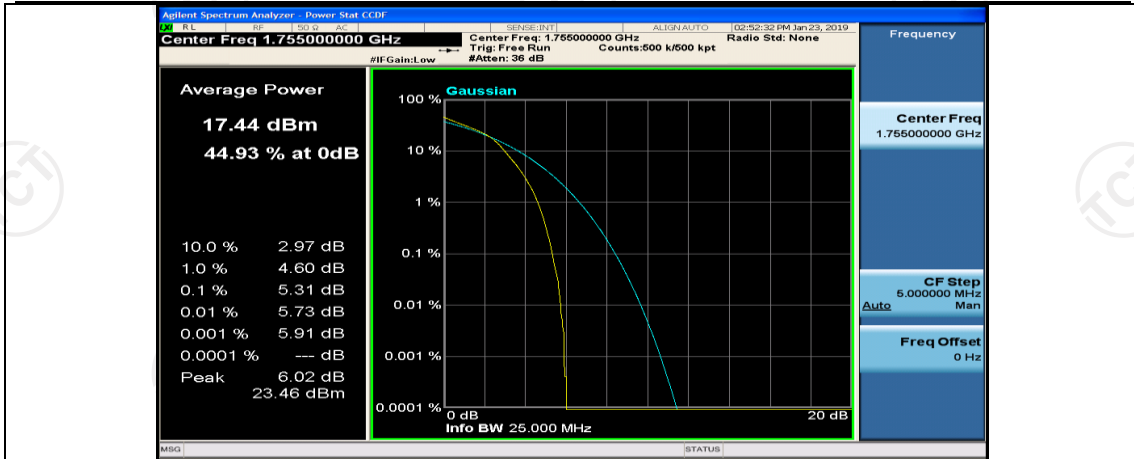

Channel Bandwidth: 10 MHz\_LCH\_16QAM\_1RB#0

Channel Bandwidth: 10 MHz\_MCH\_16QAM\_1RB#0

Channel Bandwidth: 10 MHz\_MCH\_16QAM\_1RB#24

Channel Bandwidth: 10 MHz\_MCH\_16QAM\_1RB#49

Channel Bandwidth: 15 MHz