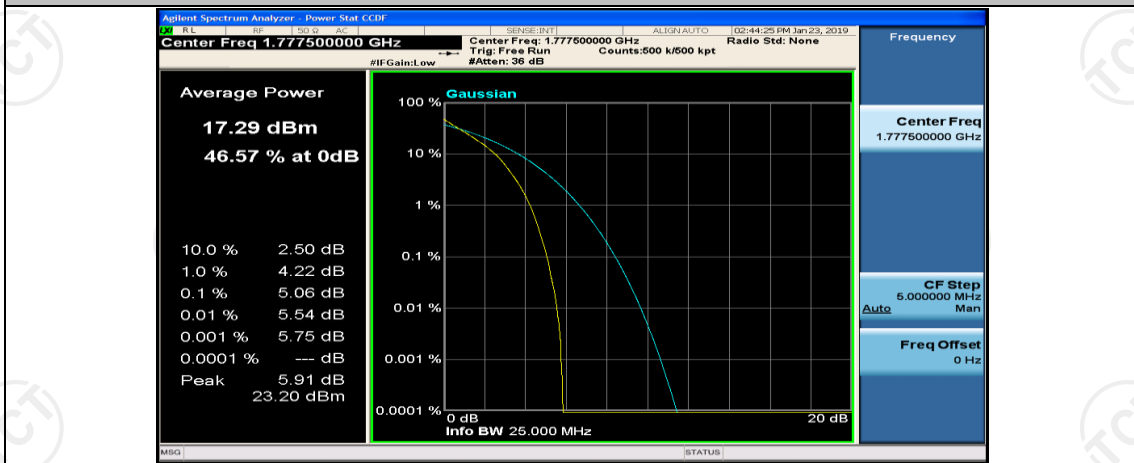

(Channel Bandwidth: 5 MHz)\_MCH\_QPSK\_12RB#0

(Channel Bandwidth: 5 MHz)\_MCH\_QPSK\_12RB#6

(Channel Bandwidth: 5 MHz)\_MCH\_QPSK\_12RB#13

(Channel Bandwidth: 5 MHz)\_HCH\_QPSK\_1RB#24

(Channel Bandwidth: 5 MHz)\_HCH\_QPSK\_12RB#0

(Channel Bandwidth: 5 MHz)\_HCH\_QPSK\_12RB#6

(Channel Bandwidth: 5 MHz)\_LCH\_16QAM\_12RB#6

(Channel Bandwidth: 5 MHz)\_LCH\_16QAM\_12RB#13

(Channel Bandwidth: 5 MHz)\_LCH\_16QAM\_25RB#0

(Channel Bandwidth: 5 MHz)\_MCH\_16QAM\_1RB#0