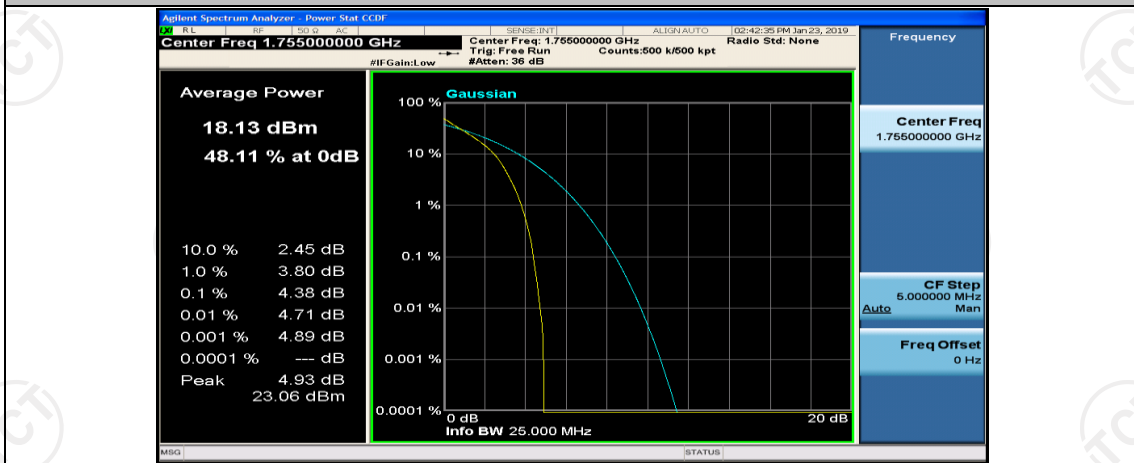

(Channel Bandwidth: 5 MHz)\_MCH\_QPSK\_12RB#0

(Channel Bandwidth: 5 MHz)\_MCH\_QPSK\_12RB#6

(Channel Bandwidth: 5 MHz)\_MCH\_QPSK\_12RB#13

(Channel Bandwidth: 5 MHz)\_HCH\_QPSK\_1RB#24

(Channel Bandwidth: 5 MHz)\_HCH\_QPSK\_12RB#0

(Channel Bandwidth: 5 MHz)\_HCH\_QPSK\_12RB#6

(Channel Bandwidth: 5 MHz)\_LCH\_16QAM\_12RB#6

(Channel Bandwidth: 5 MHz)\_LCH\_16QAM\_12RB#13

(Channel Bandwidth: 5 MHz)\_LCH\_16QAM\_25RB#0

(Channel Bandwidth: 5 MHz)\_MCH\_16QAM\_1RB#0