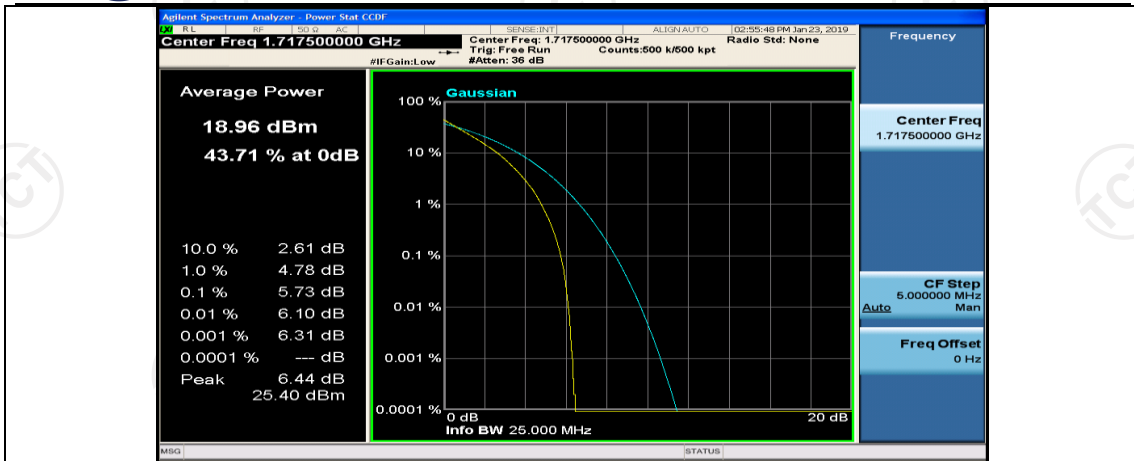

(Channel Bandwidth:15 MHz)\_HCH\_QPSK\_75RB#0

(Channel Bandwidth:15 MHz)\_LCH\_16QAM\_1RB#0

(Channel Bandwidth:15 MHz)\_LCH\_16QAM\_1RB#37

(Channel Bandwidth:15 MHz)\_LCH\_16QAM\_1RB#74

(Channel Bandwidth:15 MHz)\_LCH\_16QAM\_37RB#0