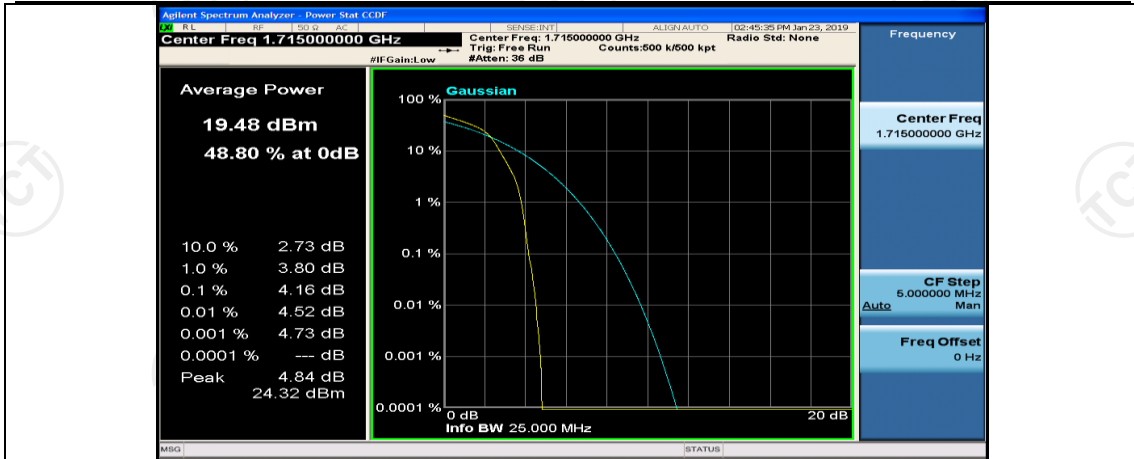

Channel Bandwidth: 10 MHz_LCH_16QAM_1RB#0