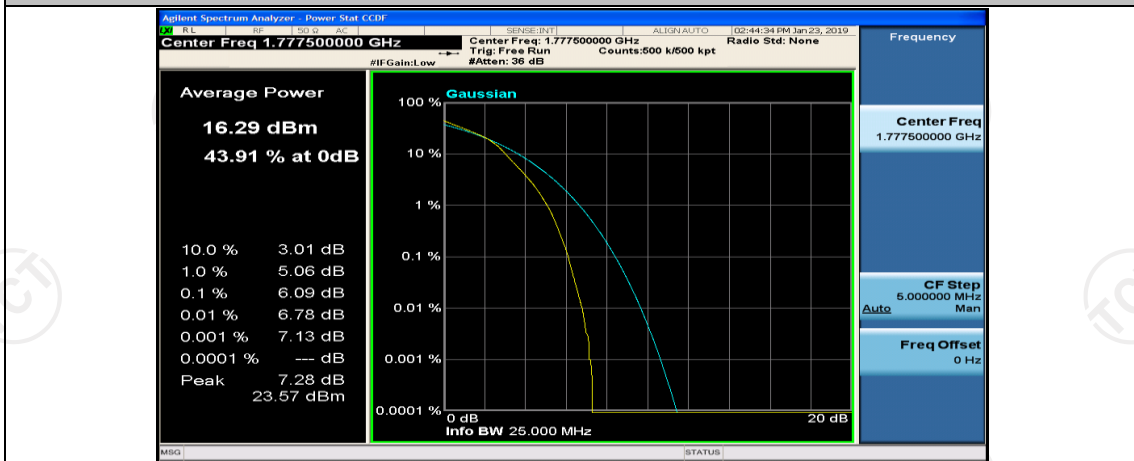

(Channel Bandwidth: 5 MHz)\_MCH\_16QAM\_25RB#0

(Channel Bandwidth: 5 MHz)\_HCH\_16QAM\_1RB#0

(Channel Bandwidth: 5 MHz)\_HCH\_16QAM\_1RB#12

(Channel Bandwidth: 5 MHz)\_HCH\_16QAM\_1RB#24

(Channel Bandwidth: 5 MHz)\_HCH\_16QAM\_12RB#0