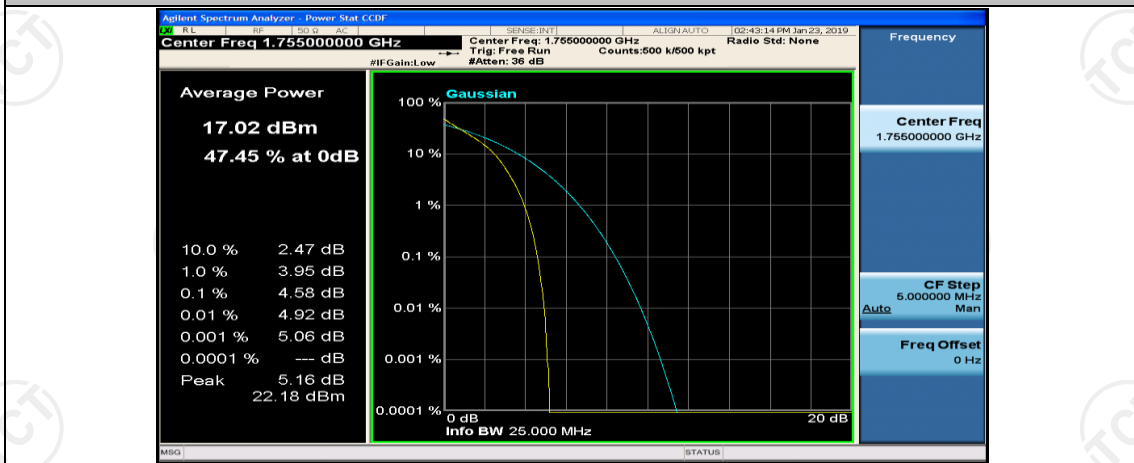

(Channel Bandwidth: 5 MHz)\_MCH\_QPSK\_12RB#0

(Channel Bandwidth: 5 MHz)\_MCH\_QPSK\_12RB#6

(Channel Bandwidth: 5 MHz)\_MCH\_QPSK\_12RB#13

(Channel Bandwidth: 5 MHz)\_HCH\_QPSK\_1RB#24

(Channel Bandwidth: 5 MHz)\_HCH\_QPSK\_12RB#0

(Channel Bandwidth: 5 MHz)\_HCH\_QPSK\_12RB#6

(Channel Bandwidth: 5 MHz)\_LCH\_16QAM\_12RB#6

(Channel Bandwidth: 5 MHz)\_LCH\_16QAM\_12RB#13

(Channel Bandwidth: 5 MHz)\_LCH\_16QAM\_25RB#0

(Channel Bandwidth: 5 MHz)\_MCH\_16QAM\_1RB#0