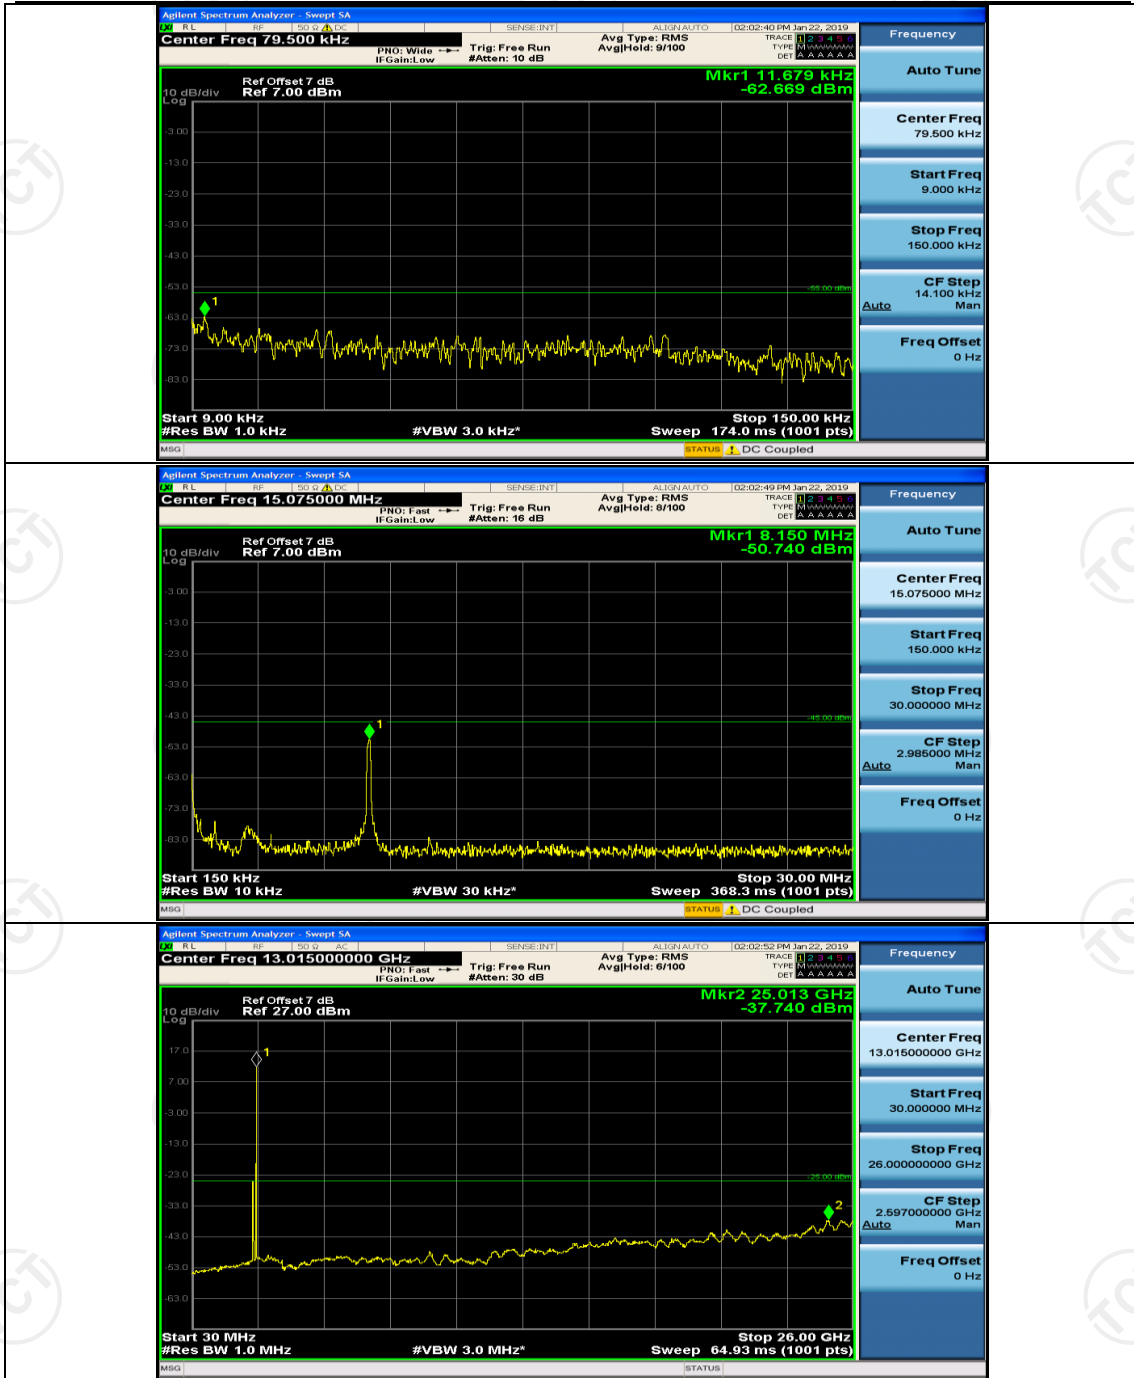

(Channel Bandwidth: 5 MHz)_MCH_16QAM_1RB#0

(Channel Bandwidth: 5 MHz)_MCH_16QAM_1RB#12

(Channel Bandwidth: 5 MHz)_HCH_16QAM_1RB#0

(Channel Bandwidth: 5 MHz)_HCH_16QAM_1RB#12

Channel Bandwidth: 10 MHz

Channel Bandwidth: 10 MHz_MCH_16QAM_1RB#0

Channel Bandwidth: 10 MHz_MCH_16QAM_1RB#24

Channel Bandwidth: 15 MHz

(Channel Bandwidth:15 MHz)_MCH_QPSK_1RB#0

(Channel Bandwidth:15 MHz)_MCH_QPSK_1RB#37