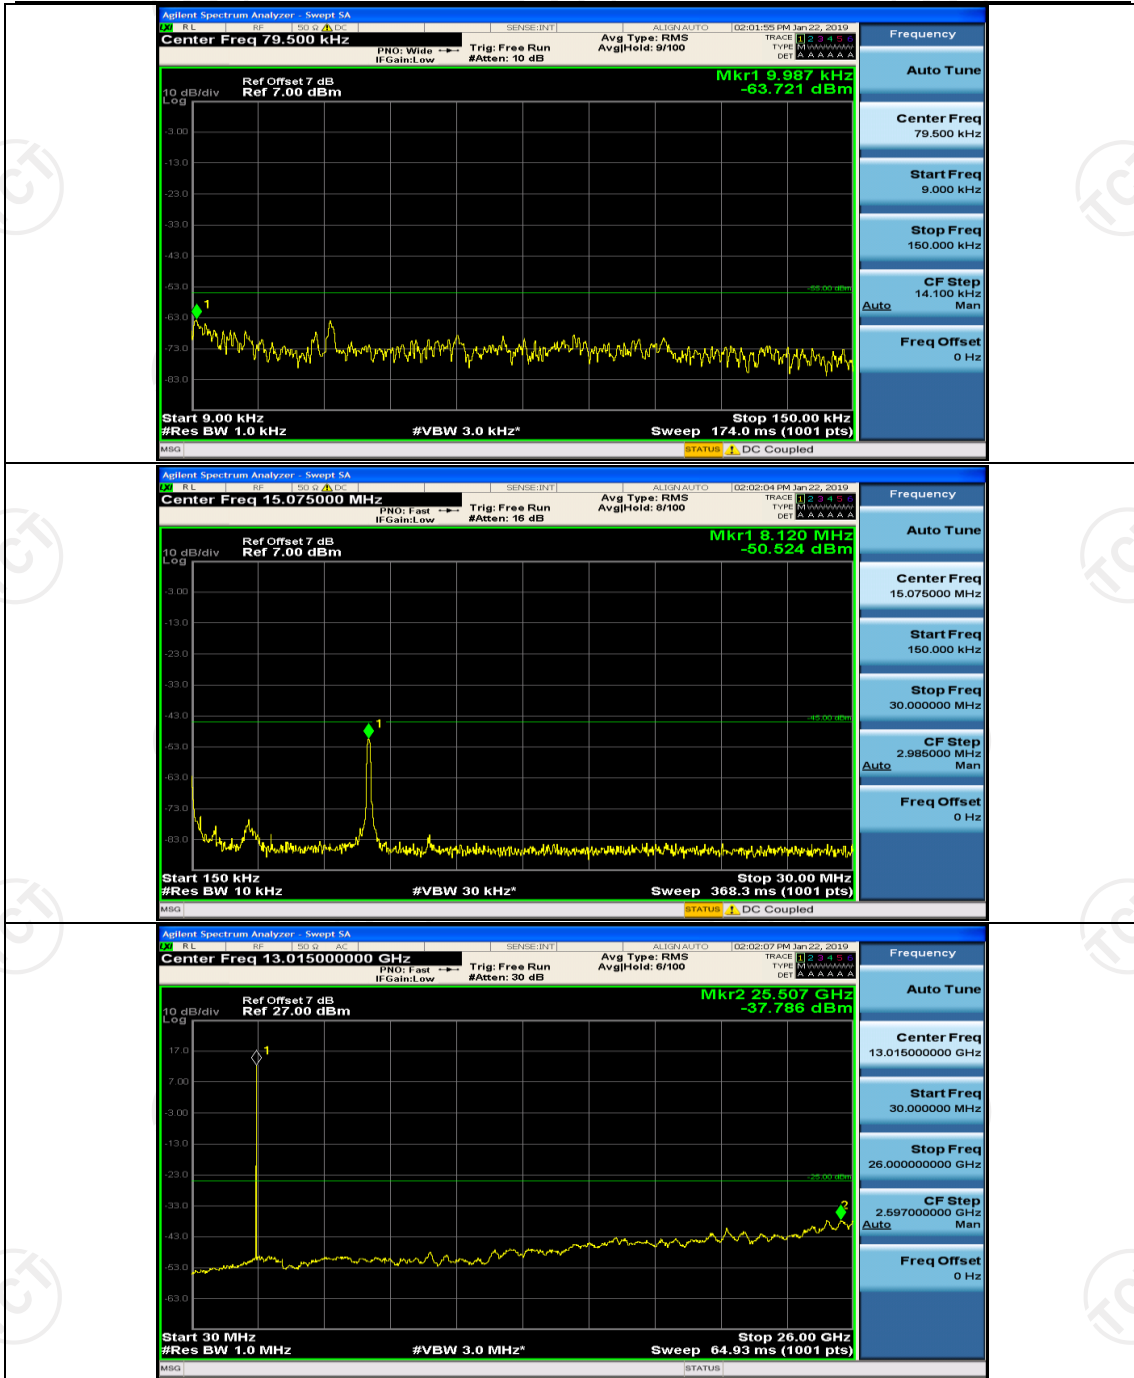

(Channel Bandwidth: 5 MHz)_MCH_16QAM_1RB#0

(Channel Bandwidth: 5 MHz)_MCH_16QAM_1RB#12

(Channel Bandwidth: 5 MHz)_HCH_16QAM_1RB#0

(Channel Bandwidth: 5 MHz)_HCH_16QAM_1RB#12

Channel Bandwidth: 10 MHz

Channel Bandwidth: 10 MHz_MCH_16QAM_1RB#0

Channel Bandwidth: 10 MHz_MCH_16QAM_1RB#24

Channel Bandwidth: 15 MHz

(Channel Bandwidth:15 MHz)_MCH_QPSK_1RB#0

(Channel Bandwidth:15 MHz)_MCH_QPSK_1RB#37