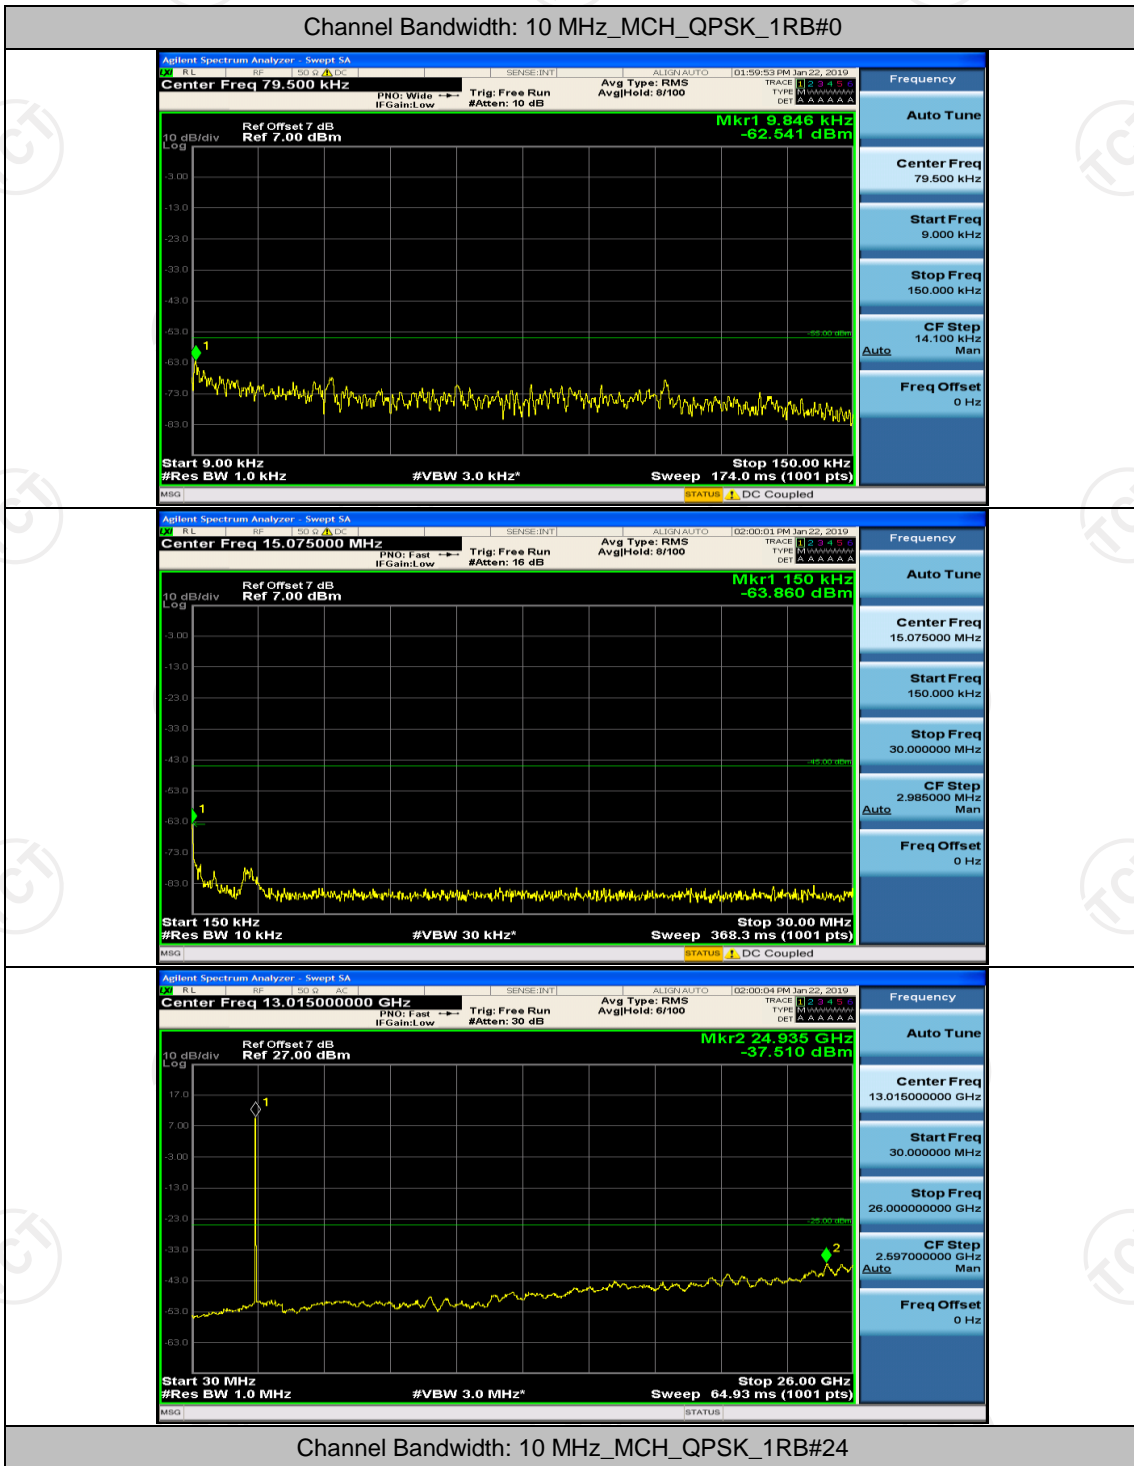

(Channel Bandwidth: 5 MHz)_MCH_16QAM_1RB#0

(Channel Bandwidth: 5 MHz)_MCH_16QAM_1RB#12

(Channel Bandwidth: 5 MHz)_HCH_16QAM_1RB#0

(Channel Bandwidth: 5 MHz)_HCH_16QAM_1RB#12

Channel Bandwidth: 10 MHz

Channel Bandwidth: 10 MHz_MCH_16QAM_1RB#0

Channel Bandwidth: 10 MHz_MCH_16QAM_1RB#24

Channel Bandwidth: 15 MHz

(Channel Bandwidth:15 MHz)_MCH_QPSK_1RB#0

(Channel Bandwidth:15 MHz)_MCH_QPSK_1RB#37