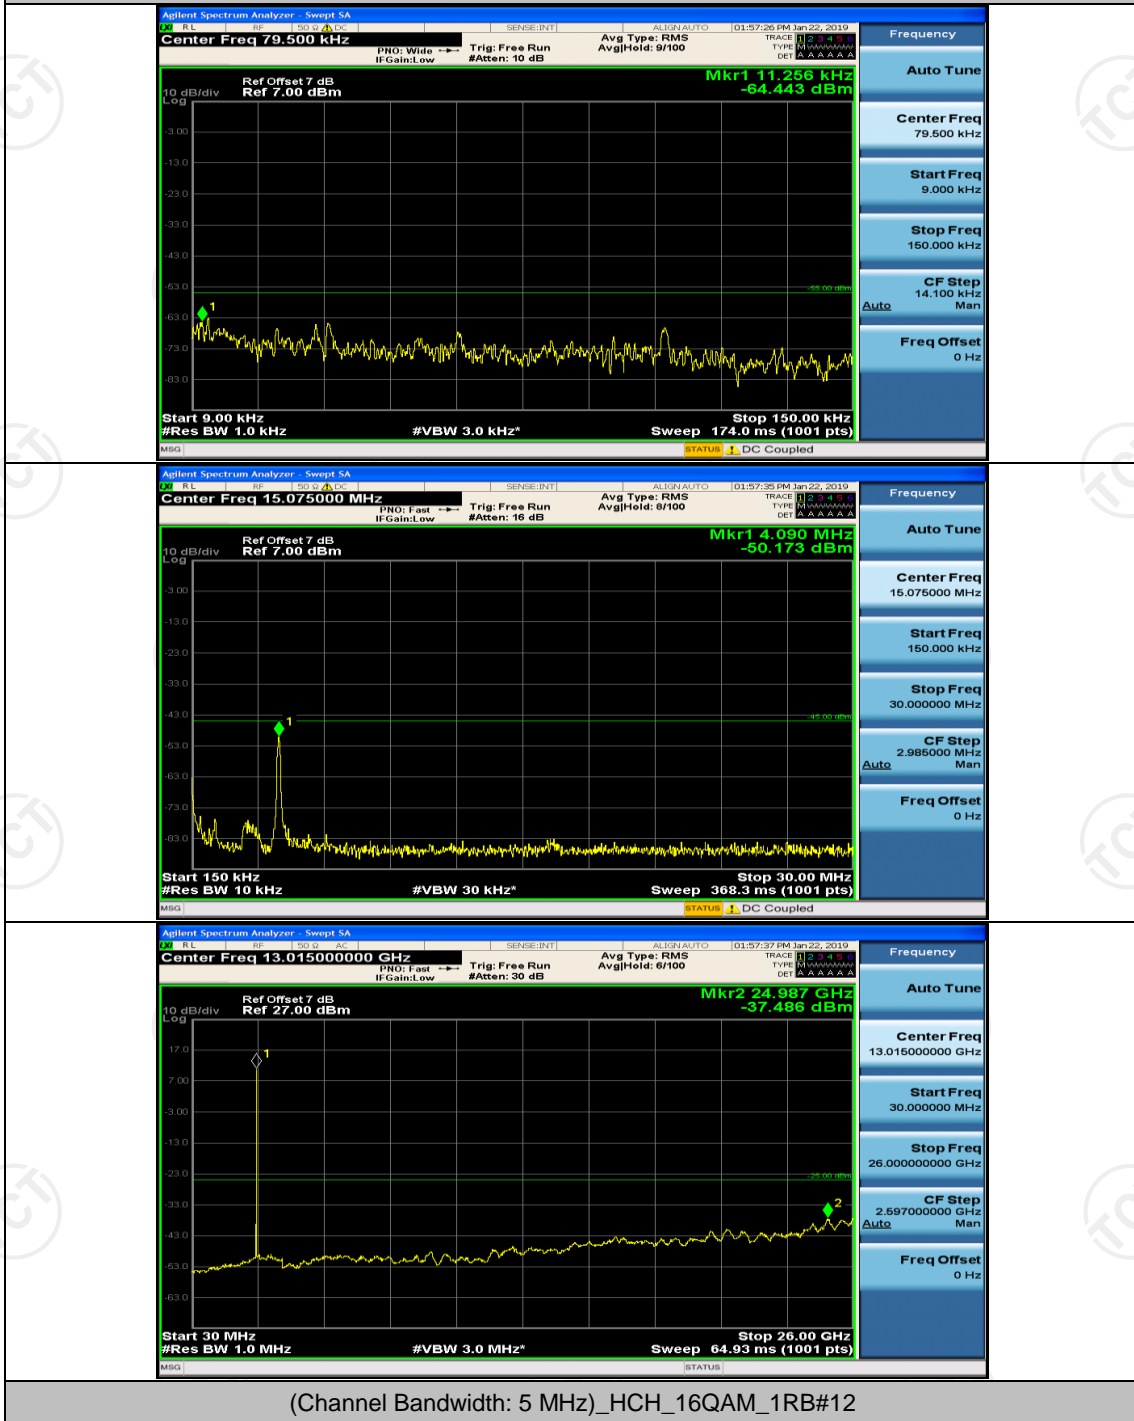

(Channel Bandwidth: 5 MHz)_MCH_16QAM_1RB#0

(Channel Bandwidth: 5 MHz)_MCH_16QAM_1RB#12

(Channel Bandwidth: 5 MHz)_HCH_16QAM_1RB#0

(Channel Bandwidth: 5 MHz)_HCH_16QAM_1RB#12

Channel Bandwidth: 10 MHz

Channel Bandwidth: 10 MHz_MCH_16QAM_1RB#0

Channel Bandwidth: 10 MHz_MCH_16QAM_1RB#24

Channel Bandwidth: 15 MHz

(Channel Bandwidth:15 MHz)_MCH_QPSK_1RB#0

(Channel Bandwidth:15 MHz)_MCH_QPSK_1RB#37