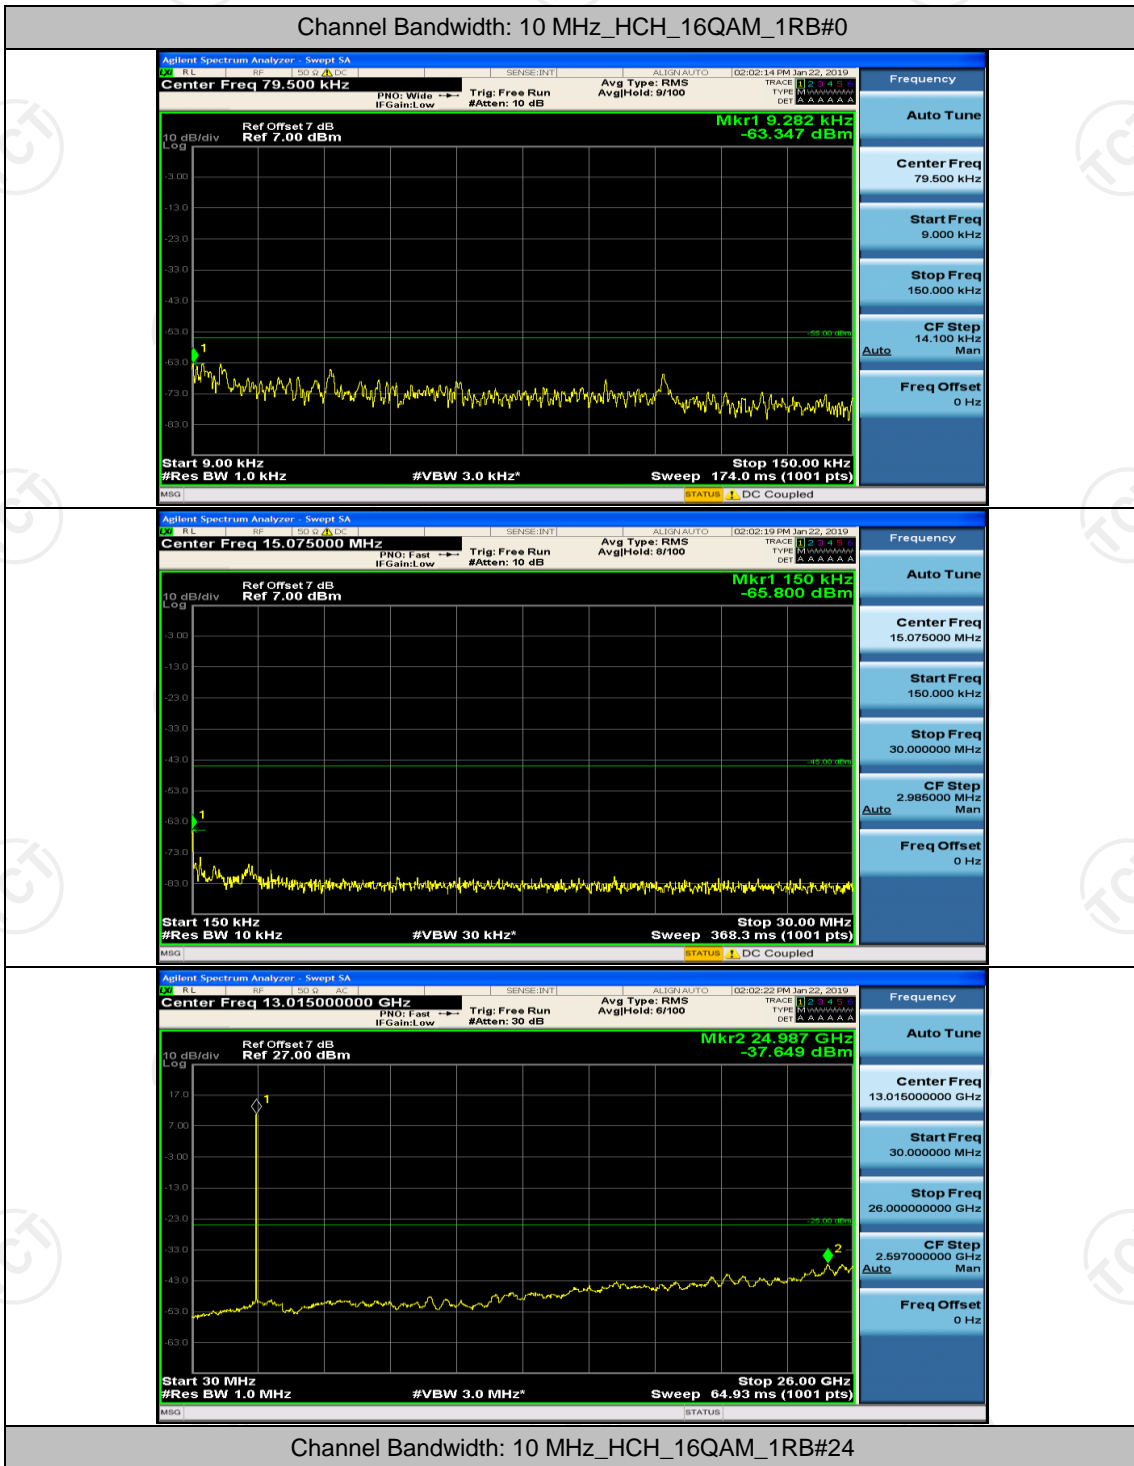

(Channel Bandwidth: 5 MHz)_MCH_16QAM_1RB#0

(Channel Bandwidth: 5 MHz)_MCH_16QAM_1RB#12

(Channel Bandwidth: 5 MHz)_HCH_16QAM_1RB#0

(Channel Bandwidth: 5 MHz)_HCH_16QAM_1RB#12

Channel Bandwidth: 10 MHz

Channel Bandwidth: 10 MHz_MCH_16QAM_1RB#0

Channel Bandwidth: 10 MHz_MCH_16QAM_1RB#24

Channel Bandwidth: 15 MHz

(Channel Bandwidth:15 MHz)_MCH_QPSK_1RB#0

(Channel Bandwidth:15 MHz)_MCH_QPSK_1RB#37