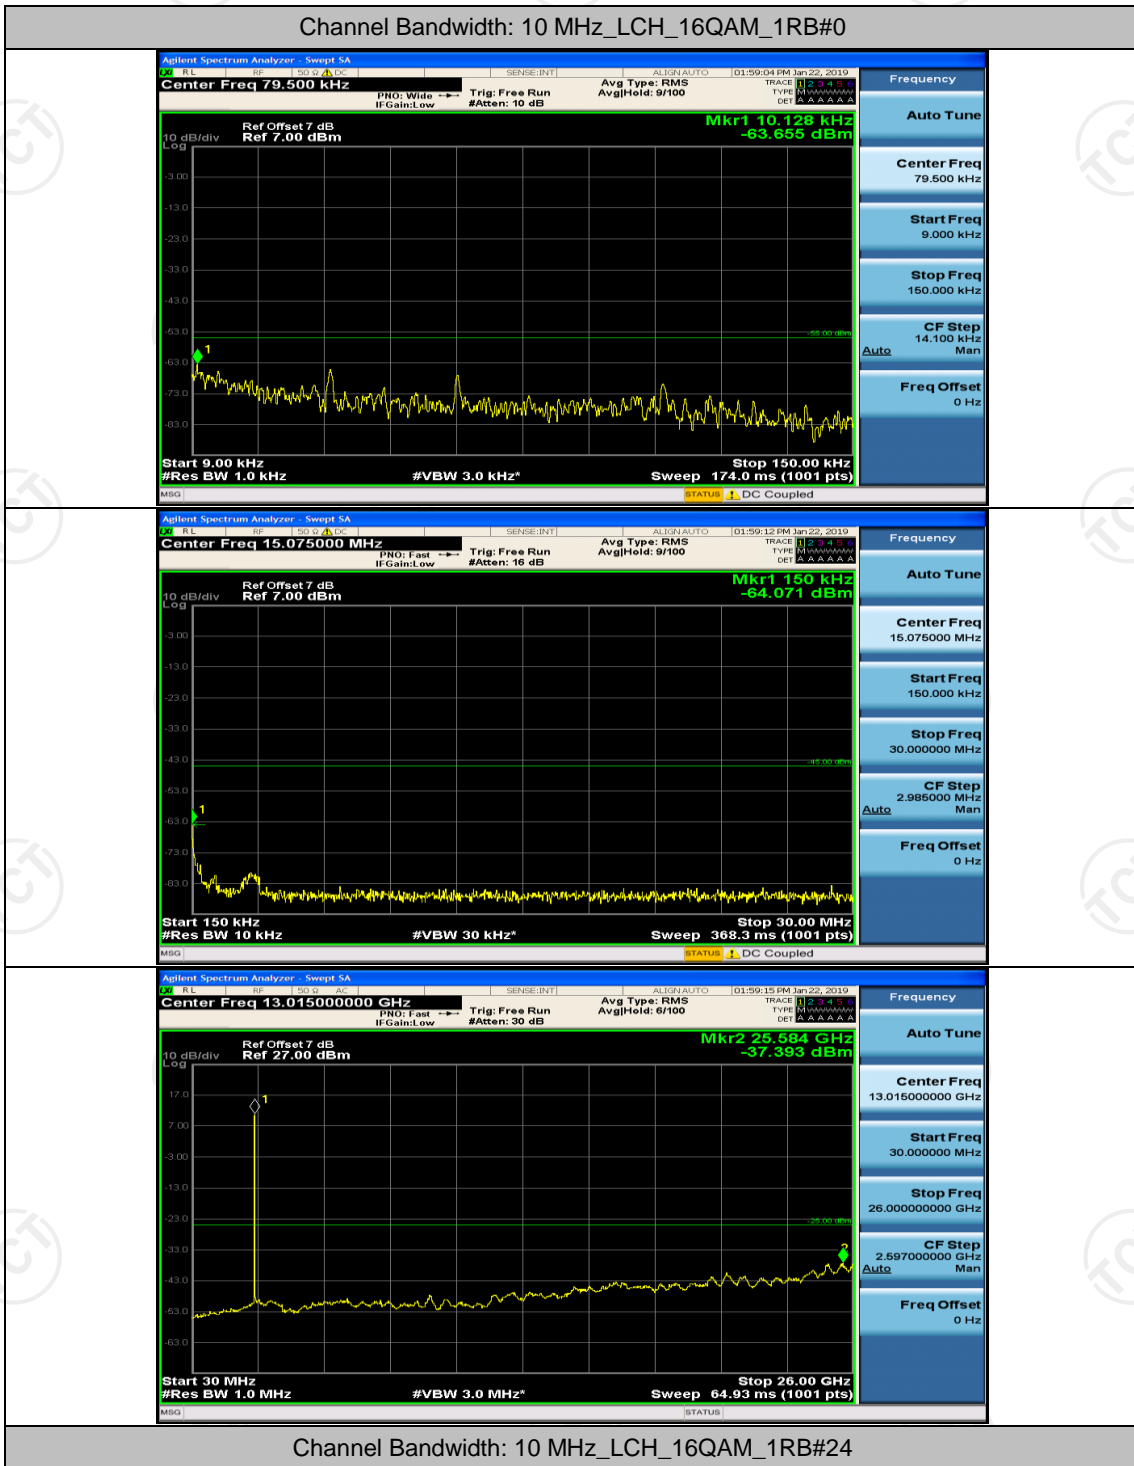

(Channel Bandwidth: 5 MHz)_MCH_16QAM_1RB#0

(Channel Bandwidth: 5 MHz)_MCH_16QAM_1RB#12

(Channel Bandwidth: 5 MHz)_HCH_16QAM_1RB#0

(Channel Bandwidth: 5 MHz)_HCH_16QAM_1RB#12

Channel Bandwidth: 10 MHz

Channel Bandwidth: 10 MHz_MCH_16QAM_1RB#0

Channel Bandwidth: 10 MHz_MCH_16QAM_1RB#24

Channel Bandwidth: 15 MHz

(Channel Bandwidth:15 MHz)_MCH_QPSK_1RB#0

(Channel Bandwidth:15 MHz)_MCH_QPSK_1RB#37