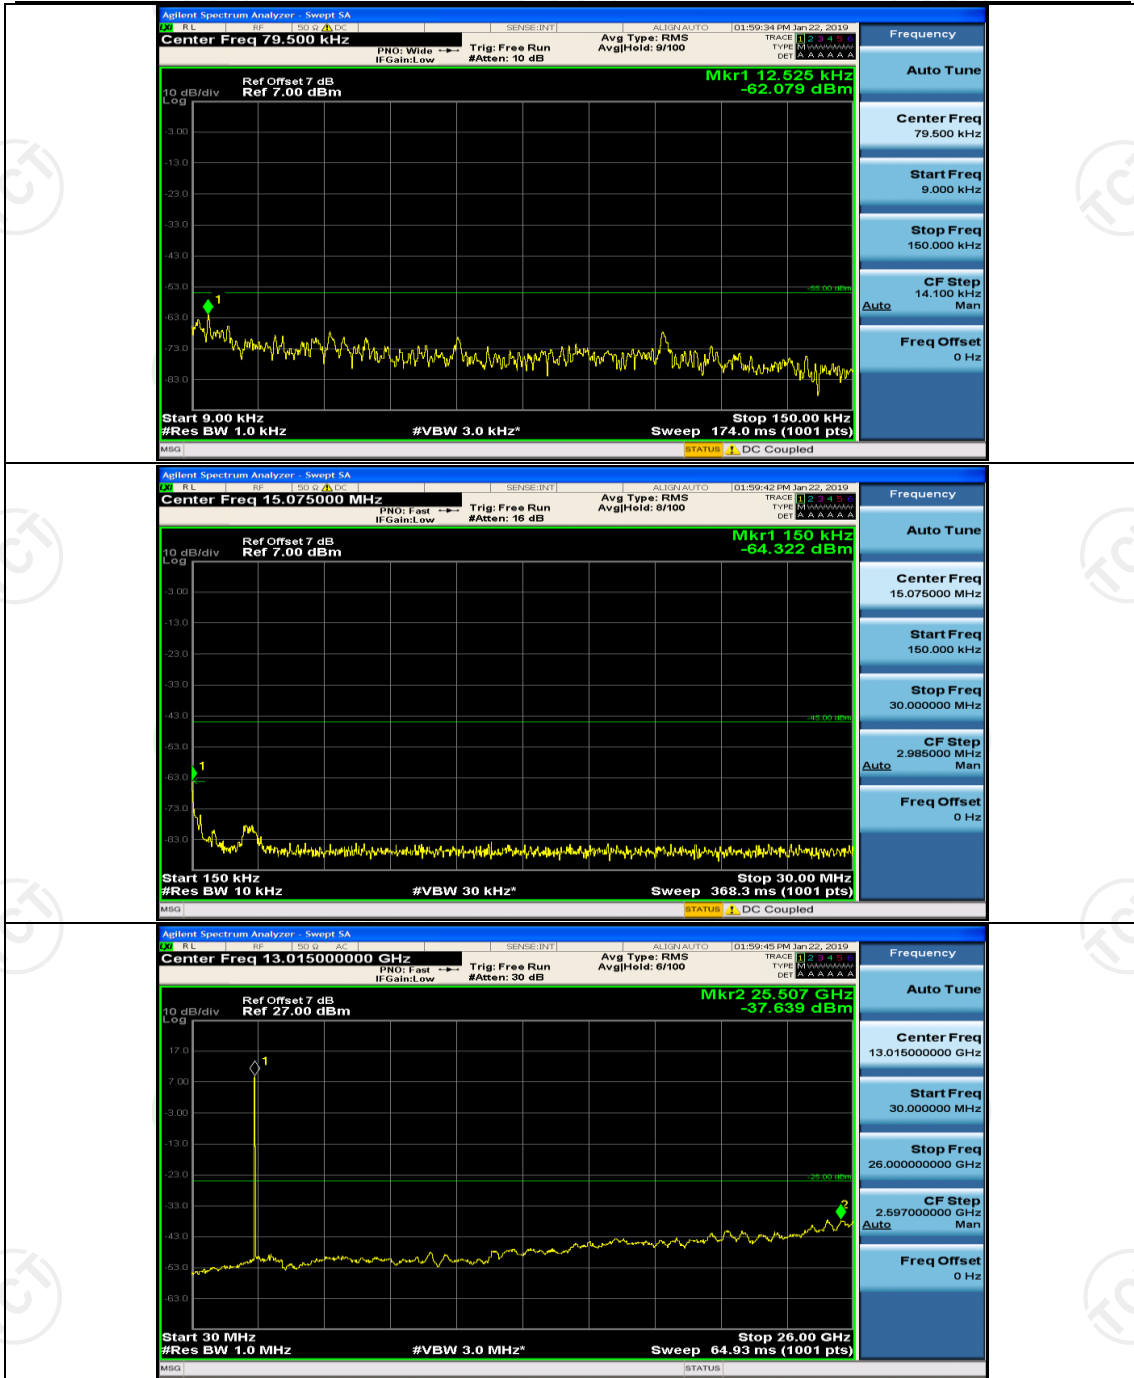

(Channel Bandwidth: 5 MHz)_MCH_16QAM_1RB#0

(Channel Bandwidth: 5 MHz)_MCH_16QAM_1RB#12

(Channel Bandwidth: 5 MHz)_HCH_16QAM_1RB#0

(Channel Bandwidth: 5 MHz)_HCH_16QAM_1RB#12

Channel Bandwidth: 10 MHz

Channel Bandwidth: 10 MHz_MCH_16QAM_1RB#0

Channel Bandwidth: 10 MHz_MCH_16QAM_1RB#24

Channel Bandwidth: 15 MHz

(Channel Bandwidth:15 MHz)_MCH_QPSK_1RB#0

(Channel Bandwidth:15 MHz)_MCH_QPSK_1RB#37