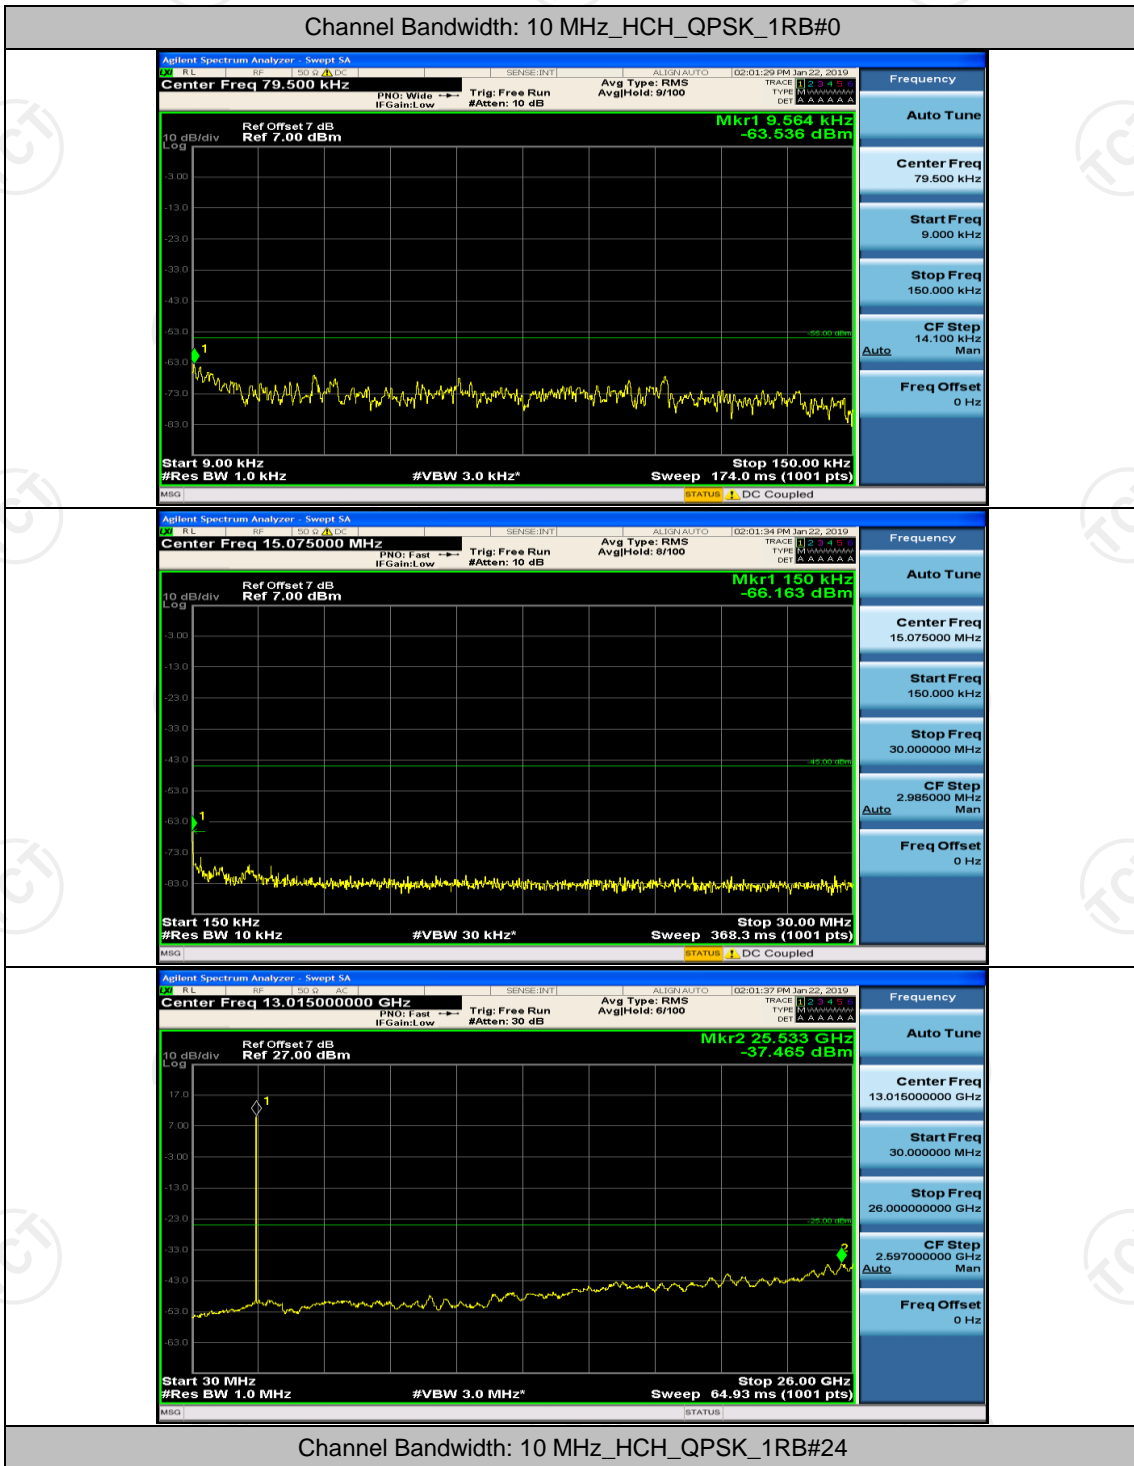

(Channel Bandwidth: 5 MHz)_MCH_16QAM_1RB#0

(Channel Bandwidth: 5 MHz)_MCH_16QAM_1RB#12

(Channel Bandwidth: 5 MHz)_HCH_16QAM_1RB#0

(Channel Bandwidth: 5 MHz)_HCH_16QAM_1RB#12

Channel Bandwidth: 10 MHz

Channel Bandwidth: 10 MHz_MCH_16QAM_1RB#0

Channel Bandwidth: 10 MHz_MCH_16QAM_1RB#24

Channel Bandwidth: 15 MHz

(Channel Bandwidth:15 MHz)_MCH_QPSK_1RB#0

(Channel Bandwidth:15 MHz)_MCH_QPSK_1RB#37