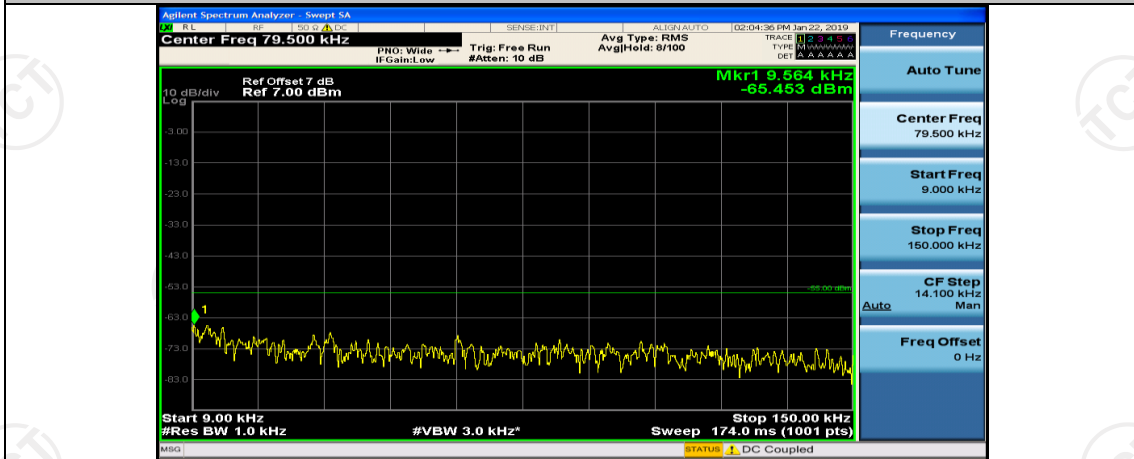

Channel Bandwidth: 10 MHz_MCH_16QAM_1RB#24

Channel Bandwidth: 15 MHz

(Channel Bandwidth:15 MHz)_MCH_QPSK_1RB#0

(Channel Bandwidth:15 MHz)_MCH_QPSK_1RB#37