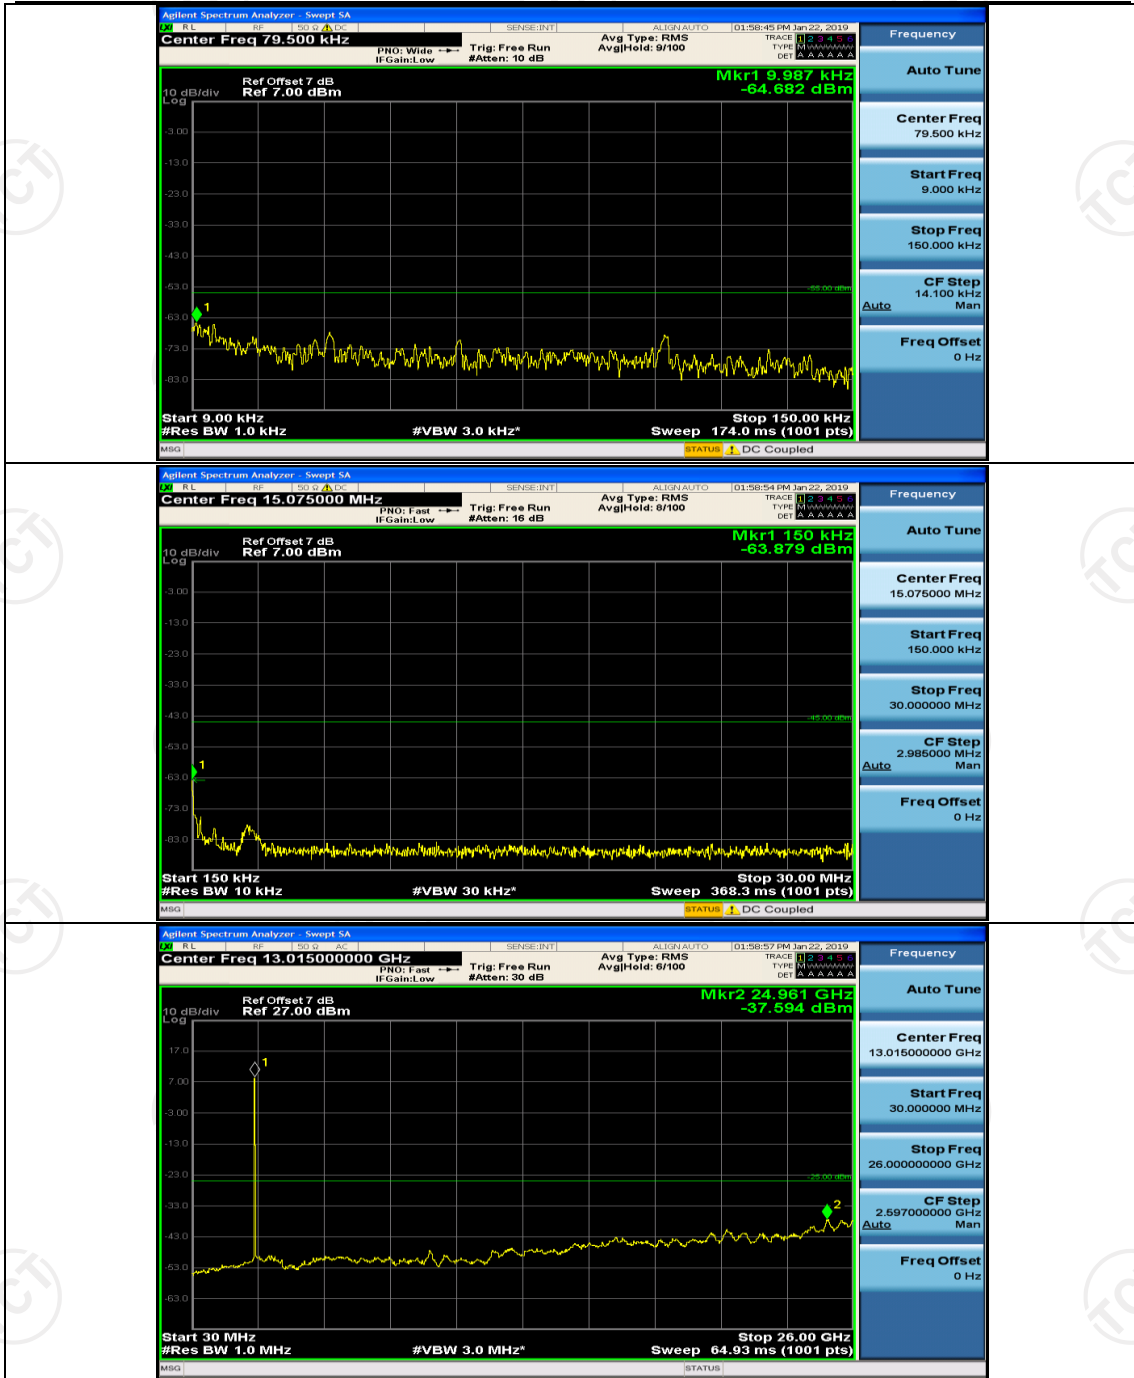

(Channel Bandwidth: 5 MHz)_MCH_16QAM_1RB#0

(Channel Bandwidth: 5 MHz)_MCH_16QAM_1RB#12

(Channel Bandwidth: 5 MHz)_HCH_16QAM_1RB#0

(Channel Bandwidth: 5 MHz)_HCH_16QAM_1RB#12

Channel Bandwidth: 10 MHz

Channel Bandwidth: 10 MHz_MCH_16QAM_1RB#0

Channel Bandwidth: 10 MHz_MCH_16QAM_1RB#24

Channel Bandwidth: 15 MHz

(Channel Bandwidth:15 MHz)_MCH_QPSK_1RB#0

(Channel Bandwidth:15 MHz)_MCH_QPSK_1RB#37