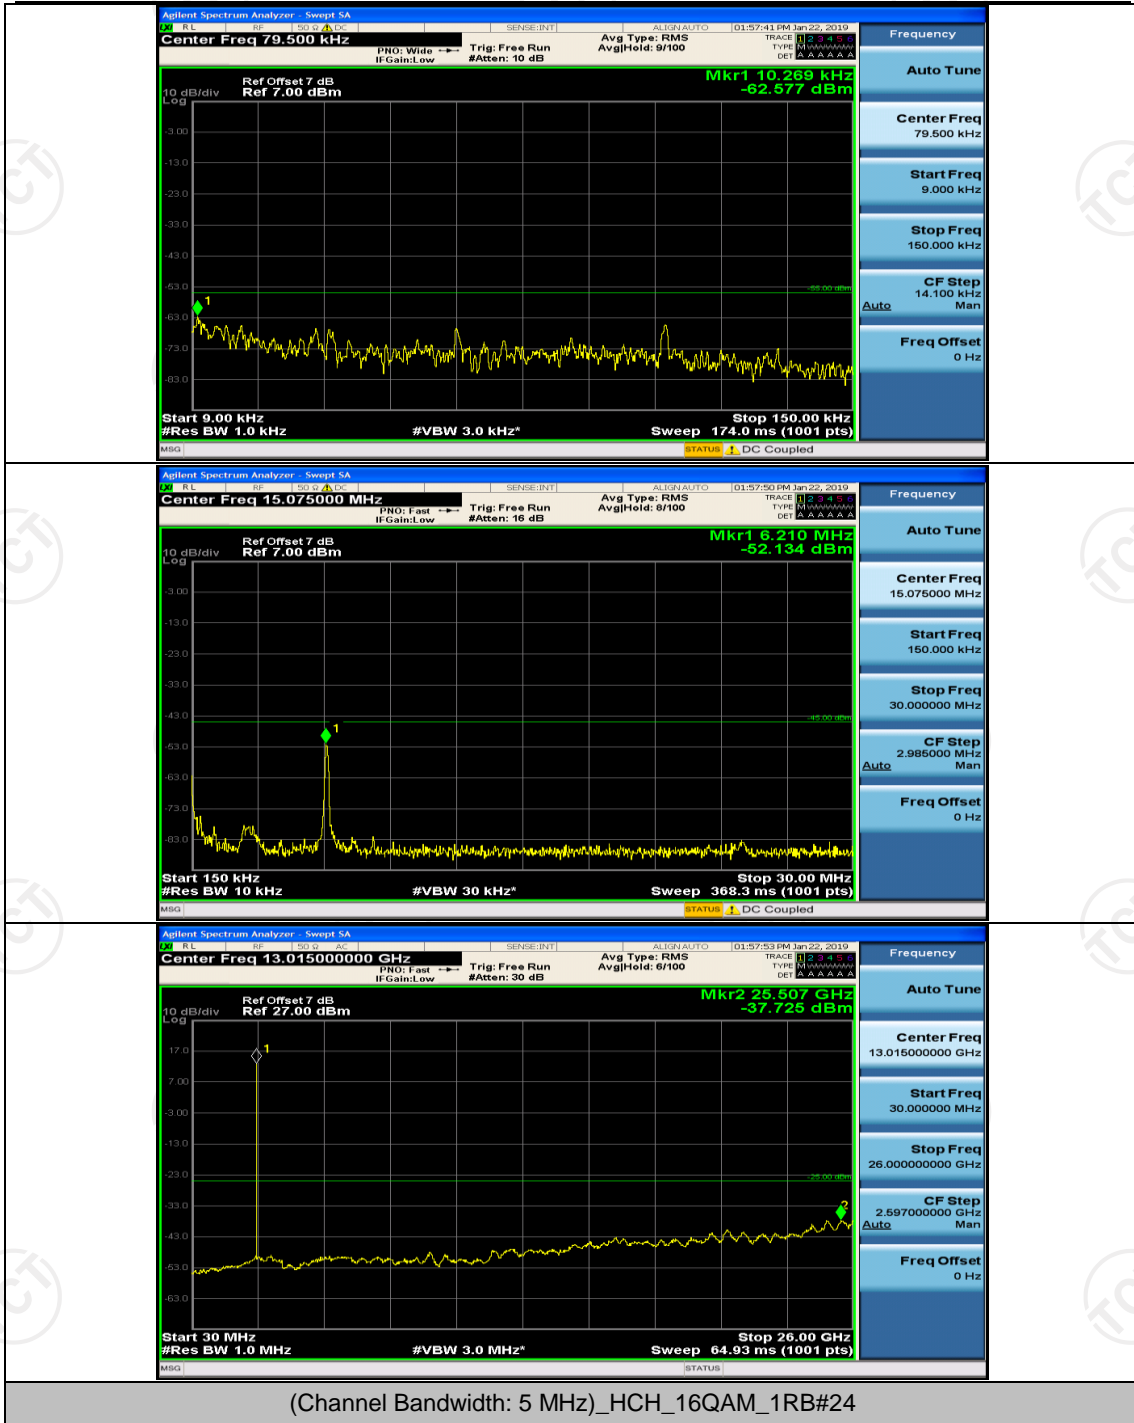

(Channel Bandwidth: 5 MHz)_MCH_16QAM_1RB#0

(Channel Bandwidth: 5 MHz)_MCH_16QAM_1RB#12

(Channel Bandwidth: 5 MHz)_HCH_16QAM_1RB#0

(Channel Bandwidth: 5 MHz)_HCH_16QAM_1RB#12

Channel Bandwidth: 10 MHz

Channel Bandwidth: 10 MHz_MCH_16QAM_1RB#0

Channel Bandwidth: 10 MHz_MCH_16QAM_1RB#24

Channel Bandwidth: 15 MHz

(Channel Bandwidth:15 MHz)_MCH_QPSK_1RB#0

(Channel Bandwidth:15 MHz)_MCH_QPSK_1RB#37