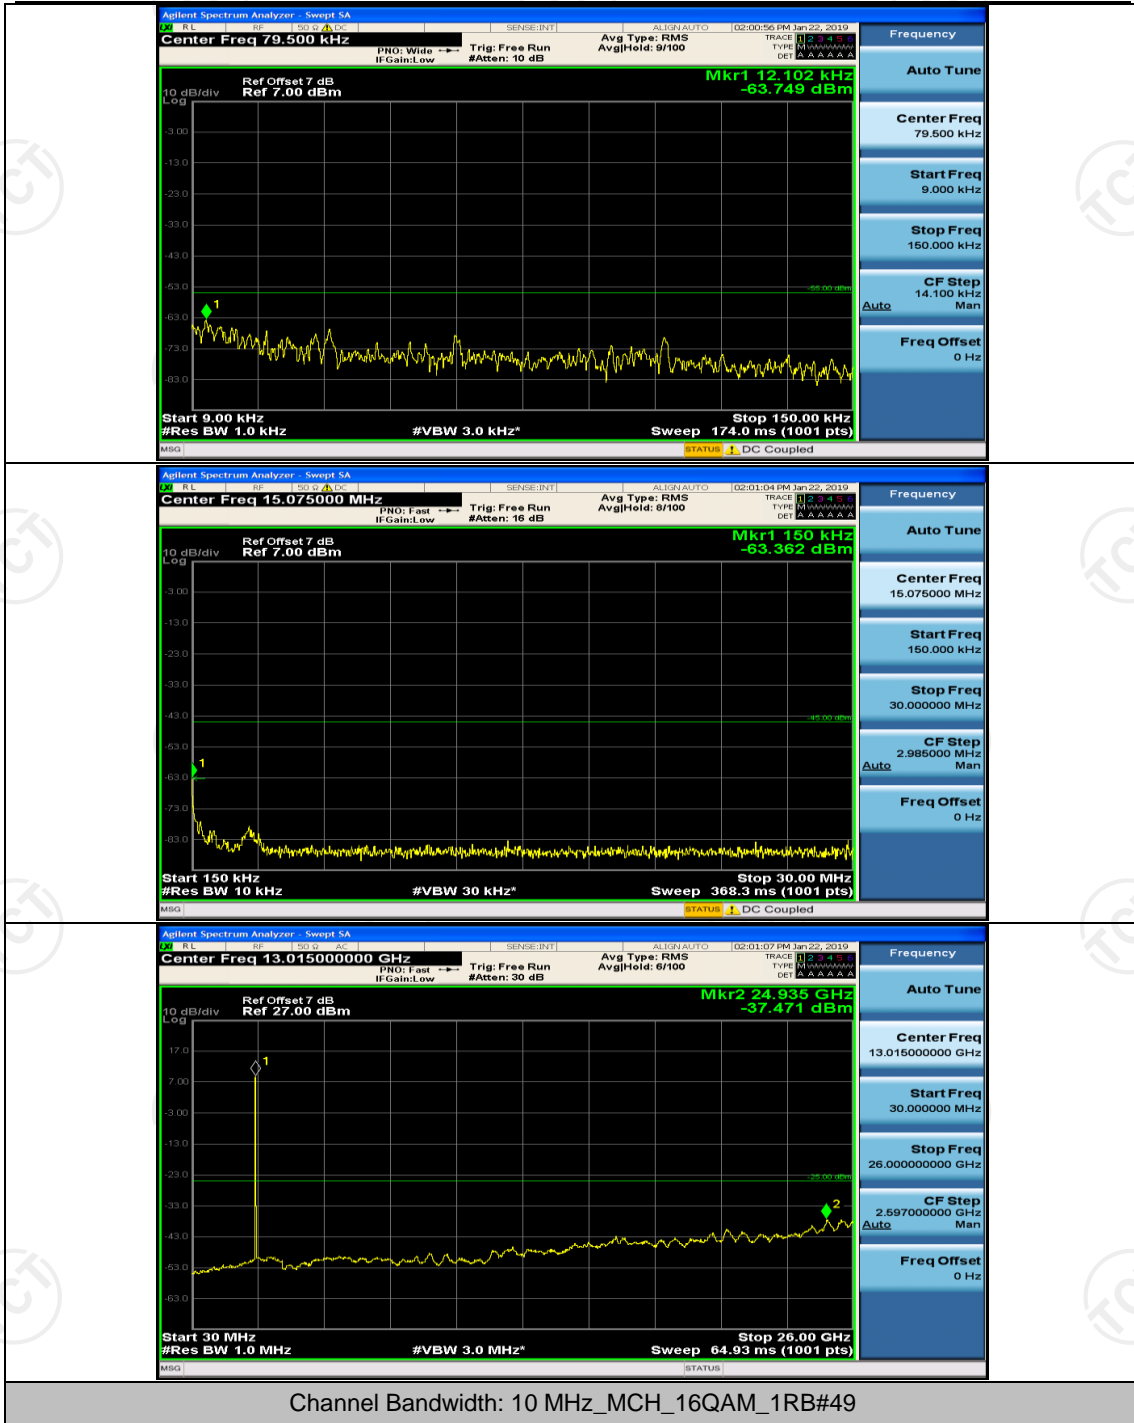

(Channel Bandwidth: 5 MHz)_MCH_16QAM_1RB#0

(Channel Bandwidth: 5 MHz)_MCH_16QAM_1RB#12

(Channel Bandwidth: 5 MHz)_HCH_16QAM_1RB#0

(Channel Bandwidth: 5 MHz)_HCH_16QAM_1RB#12

Channel Bandwidth: 10 MHz

Channel Bandwidth: 10 MHz_MCH_16QAM_1RB#0

Channel Bandwidth: 10 MHz_MCH_16QAM_1RB#24

Channel Bandwidth: 15 MHz

(Channel Bandwidth:15 MHz)_MCH_QPSK_1RB#0

(Channel Bandwidth:15 MHz)_MCH_QPSK_1RB#37