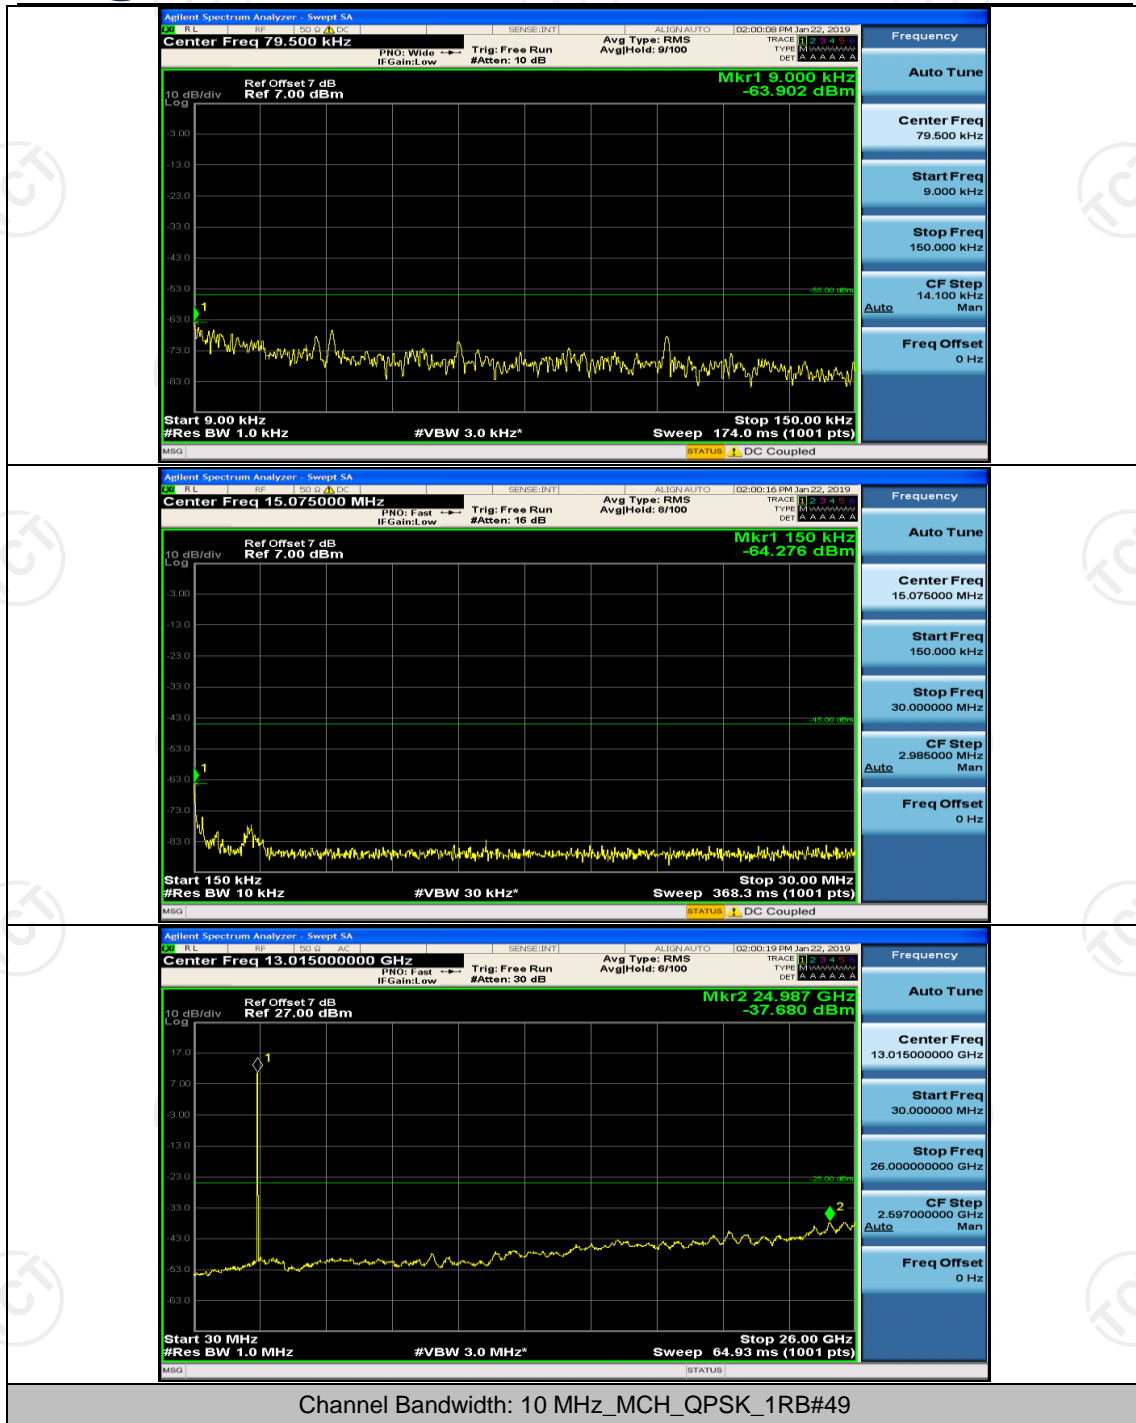

(Channel Bandwidth: 5 MHz)_MCH_16QAM_1RB#0

(Channel Bandwidth: 5 MHz)_MCH_16QAM_1RB#12

(Channel Bandwidth: 5 MHz)_HCH_16QAM_1RB#0

(Channel Bandwidth: 5 MHz)_HCH_16QAM_1RB#12

Channel Bandwidth: 10 MHz

Channel Bandwidth: 10 MHz_MCH_16QAM_1RB#0

Channel Bandwidth: 10 MHz_MCH_16QAM_1RB#24

Channel Bandwidth: 15 MHz

(Channel Bandwidth:15 MHz)_MCH_QPSK_1RB#0

(Channel Bandwidth:15 MHz)_MCH_QPSK_1RB#37