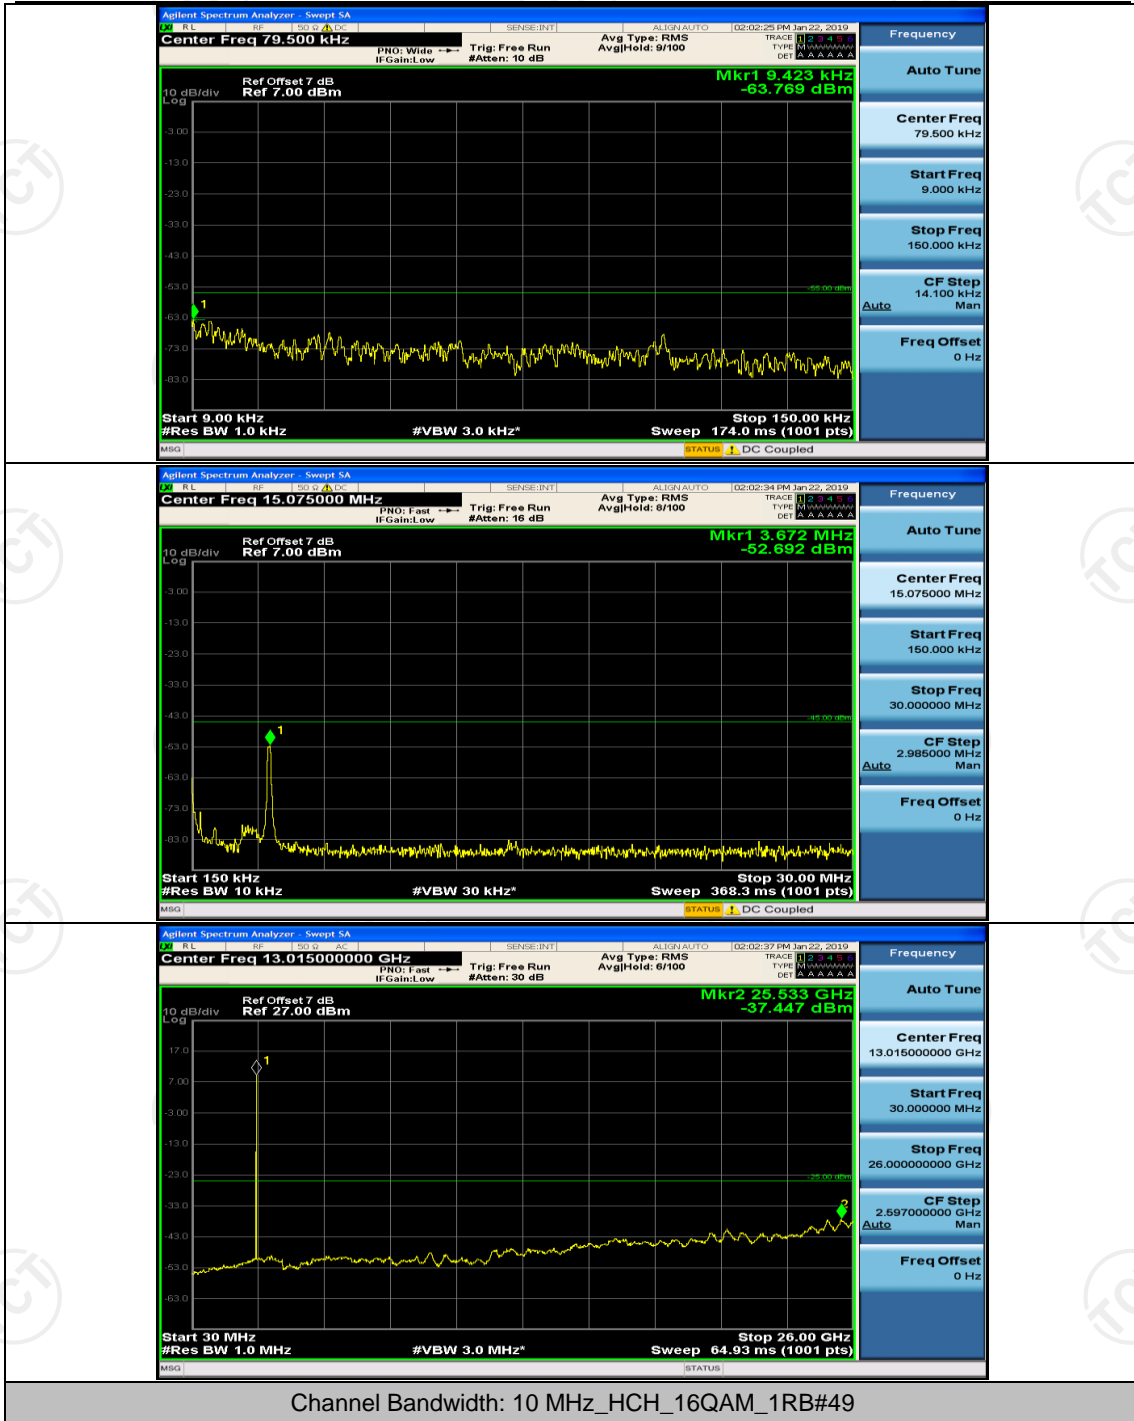

(Channel Bandwidth: 5 MHz)_MCH_16QAM_1RB#0

(Channel Bandwidth: 5 MHz)_MCH_16QAM_1RB#12

(Channel Bandwidth: 5 MHz)_HCH_16QAM_1RB#0

(Channel Bandwidth: 5 MHz)_HCH_16QAM_1RB#12

Channel Bandwidth: 10 MHz

Channel Bandwidth: 10 MHz_MCH_16QAM_1RB#0

Channel Bandwidth: 10 MHz_MCH_16QAM_1RB#24

Channel Bandwidth: 15 MHz

(Channel Bandwidth:15 MHz)_MCH_QPSK_1RB#0

(Channel Bandwidth:15 MHz)_MCH_QPSK_1RB#37