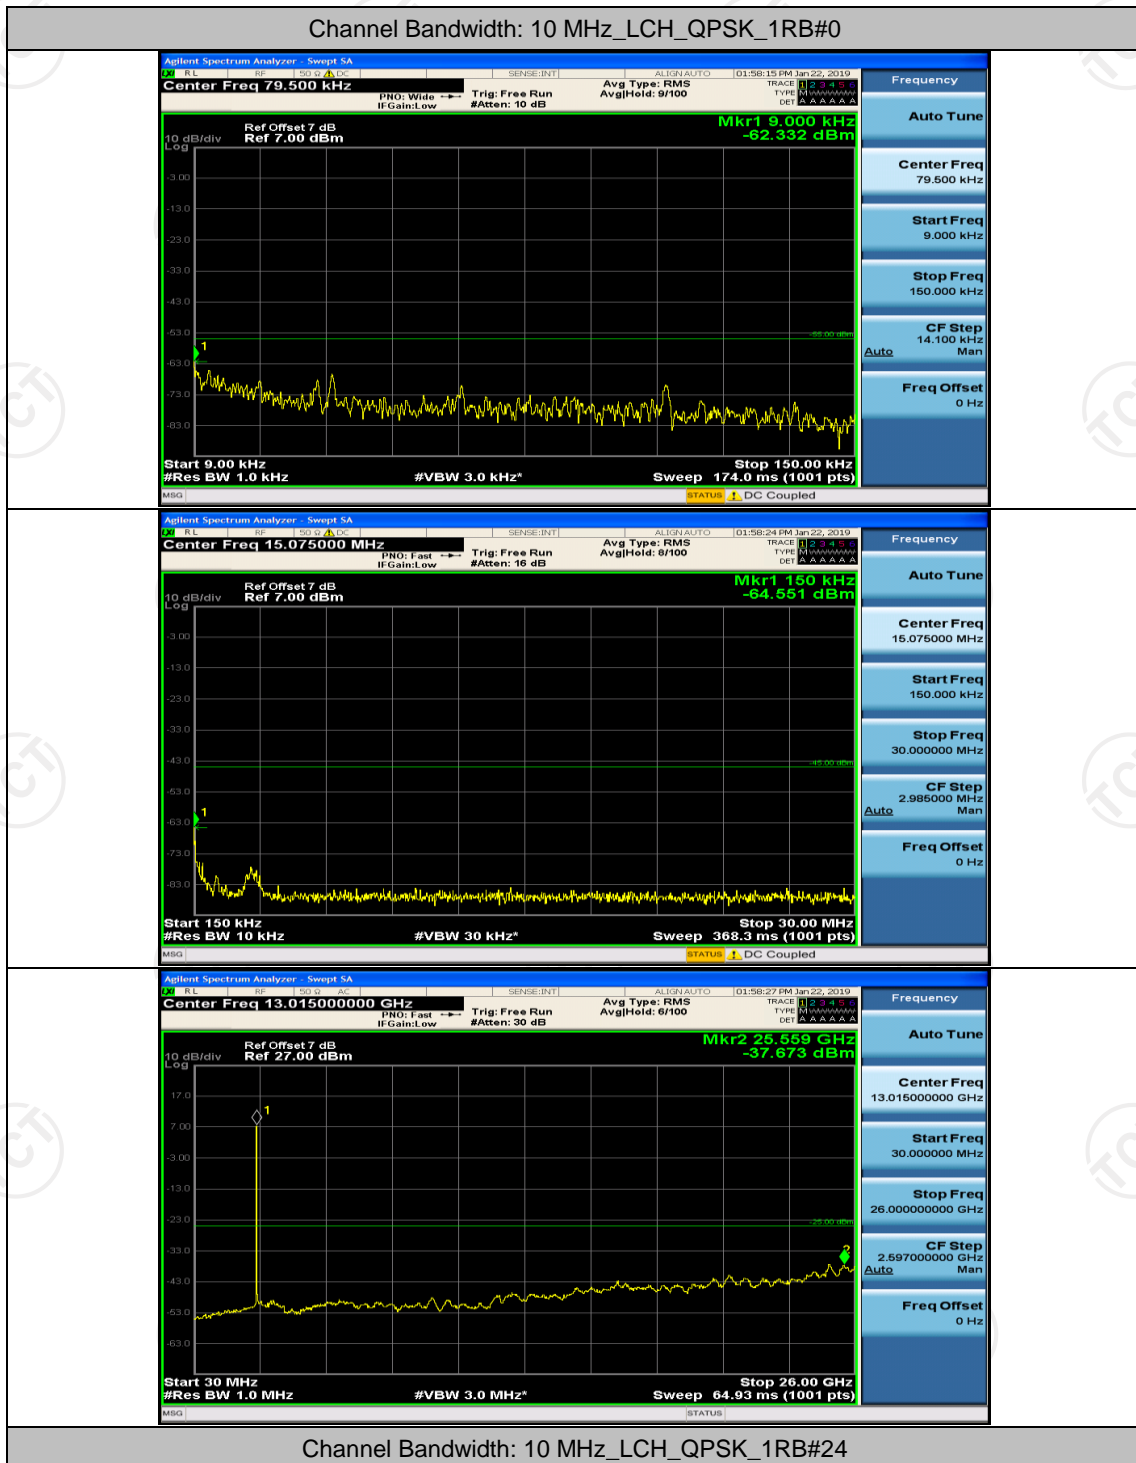

(Channel Bandwidth: 5 MHz)_MCH_16QAM_1RB#0

(Channel Bandwidth: 5 MHz)_MCH_16QAM_1RB#12

(Channel Bandwidth: 5 MHz)_HCH_16QAM_1RB#0

(Channel Bandwidth: 5 MHz)_HCH_16QAM_1RB#12

Channel Bandwidth: 10 MHz

Channel Bandwidth: 10 MHz_MCH_16QAM_1RB#0

Channel Bandwidth: 10 MHz_MCH_16QAM_1RB#24

Channel Bandwidth: 15 MHz

(Channel Bandwidth:15 MHz)_MCH_QPSK_1RB#0

(Channel Bandwidth:15 MHz)_MCH_QPSK_1RB#37