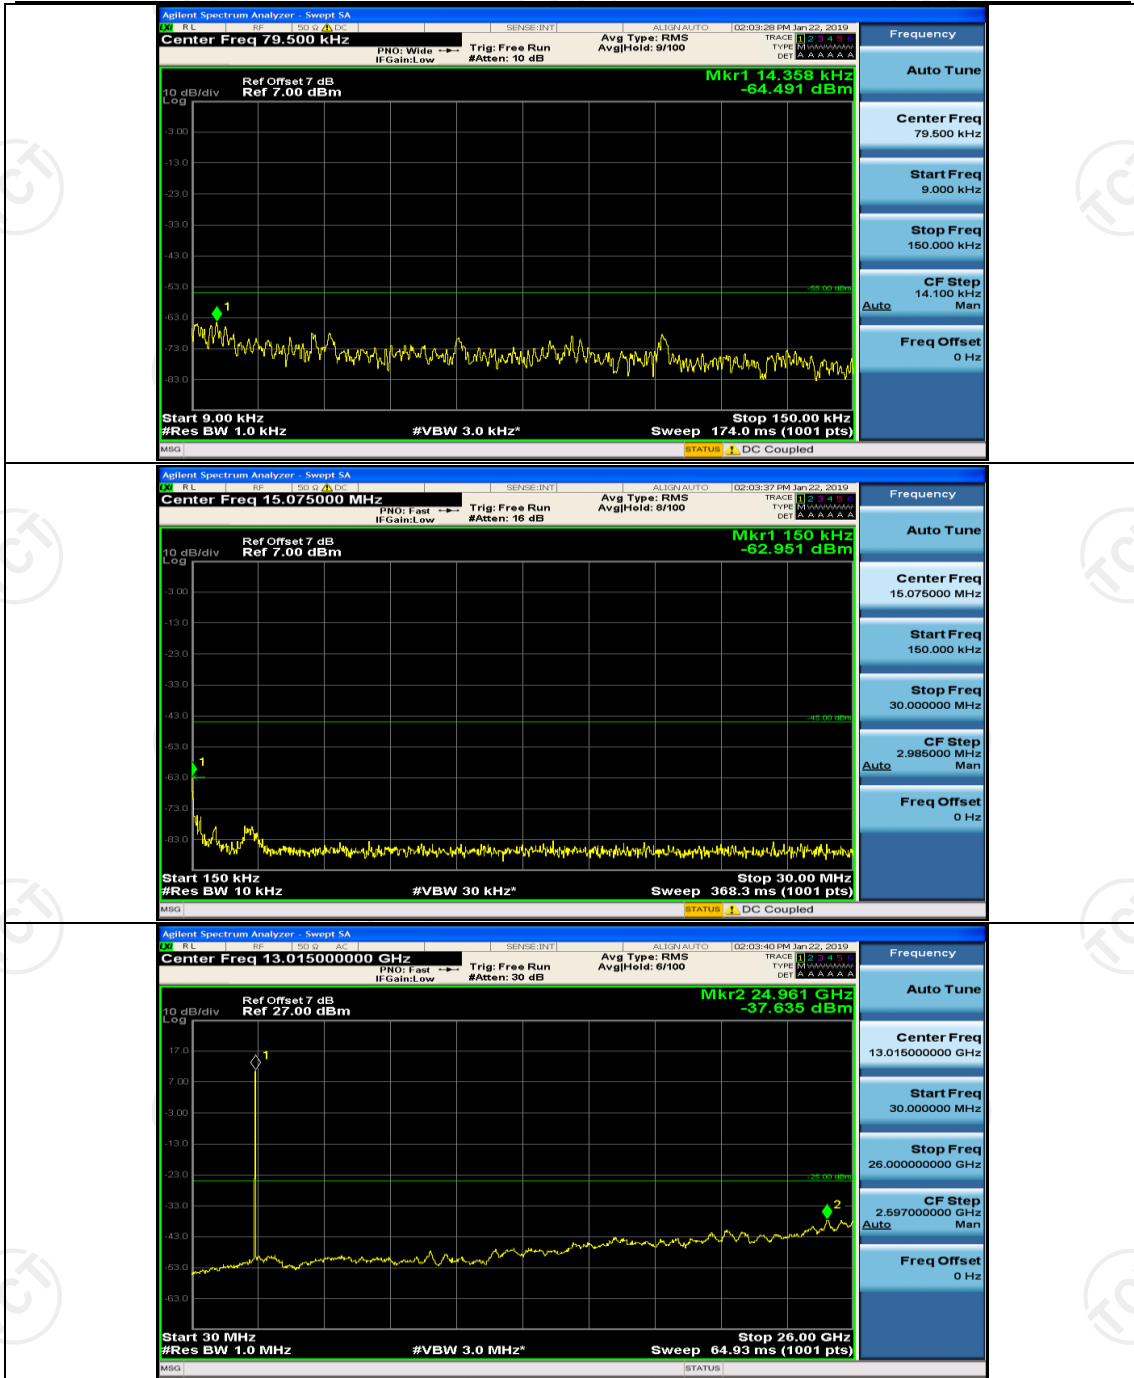

(Channel Bandwidth: 5 MHz)_MCH_16QAM_1RB#0

(Channel Bandwidth: 5 MHz)_MCH_16QAM_1RB#12

(Channel Bandwidth: 5 MHz)_HCH_16QAM_1RB#0

(Channel Bandwidth: 5 MHz)_HCH_16QAM_1RB#12

Channel Bandwidth: 10 MHz

Channel Bandwidth: 10 MHz_MCH_16QAM_1RB#0

Channel Bandwidth: 10 MHz_MCH_16QAM_1RB#24

Channel Bandwidth: 15 MHz

(Channel Bandwidth:15 MHz)_MCH_QPSK_1RB#0

(Channel Bandwidth:15 MHz)_MCH_QPSK_1RB#37