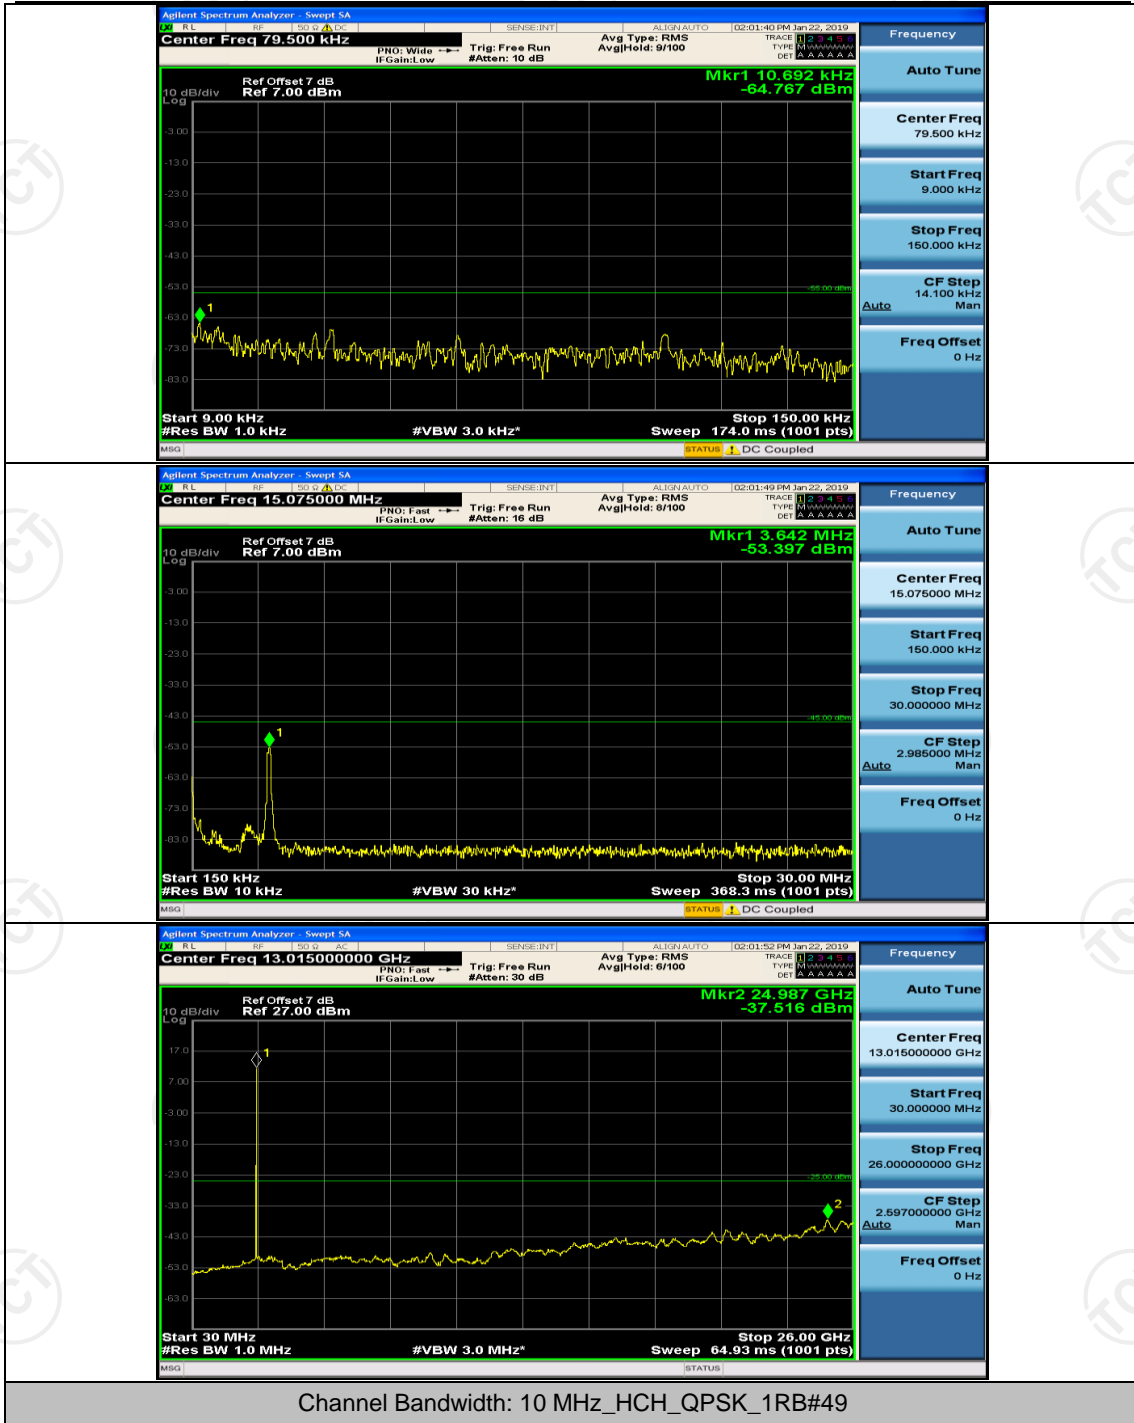

(Channel Bandwidth: 5 MHz)_MCH_16QAM_1RB#0

(Channel Bandwidth: 5 MHz)_MCH_16QAM_1RB#12

(Channel Bandwidth: 5 MHz)_HCH_16QAM_1RB#0

(Channel Bandwidth: 5 MHz)_HCH_16QAM_1RB#12

Channel Bandwidth: 10 MHz

Channel Bandwidth: 10 MHz_MCH_16QAM_1RB#0

Channel Bandwidth: 10 MHz_MCH_16QAM_1RB#24

Channel Bandwidth: 15 MHz

(Channel Bandwidth:15 MHz)_MCH_QPSK_1RB#0

(Channel Bandwidth:15 MHz)_MCH_QPSK_1RB#37