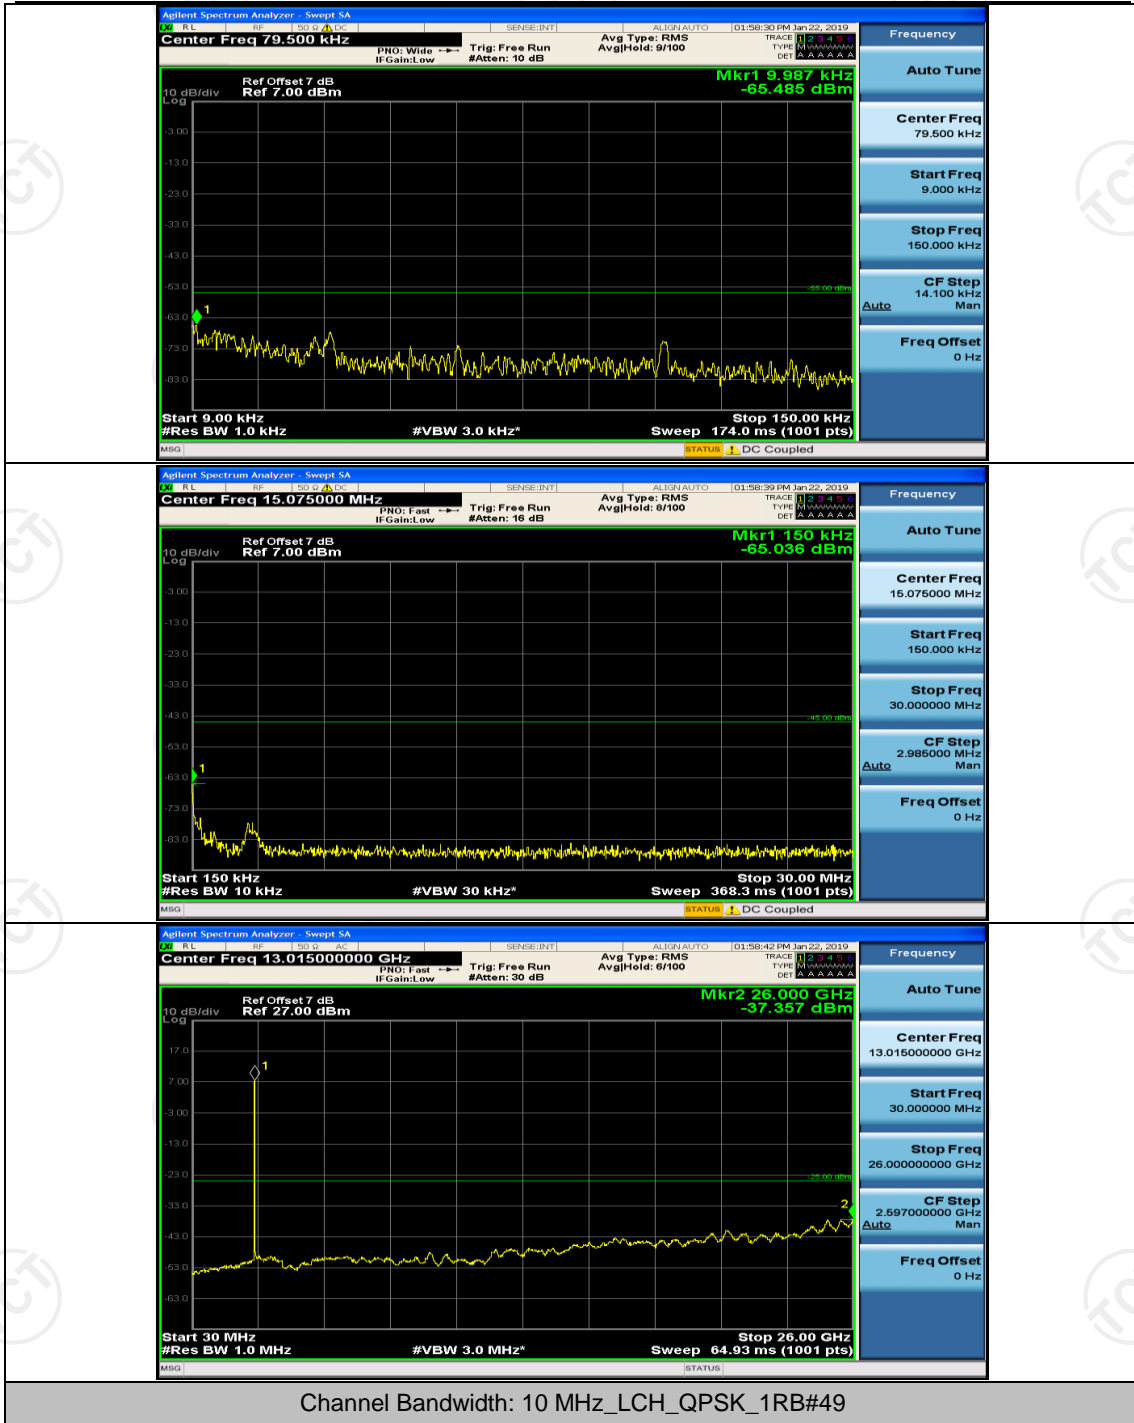

(Channel Bandwidth: 5 MHz)_MCH_16QAM_1RB#0

(Channel Bandwidth: 5 MHz)_MCH_16QAM_1RB#12

(Channel Bandwidth: 5 MHz)_HCH_16QAM_1RB#0

(Channel Bandwidth: 5 MHz)_HCH_16QAM_1RB#12

Channel Bandwidth: 10 MHz

Channel Bandwidth: 10 MHz_MCH_16QAM_1RB#0

Channel Bandwidth: 10 MHz_MCH_16QAM_1RB#24

Channel Bandwidth: 15 MHz

(Channel Bandwidth:15 MHz)_MCH_QPSK_1RB#0

(Channel Bandwidth:15 MHz)_MCH_QPSK_1RB#37