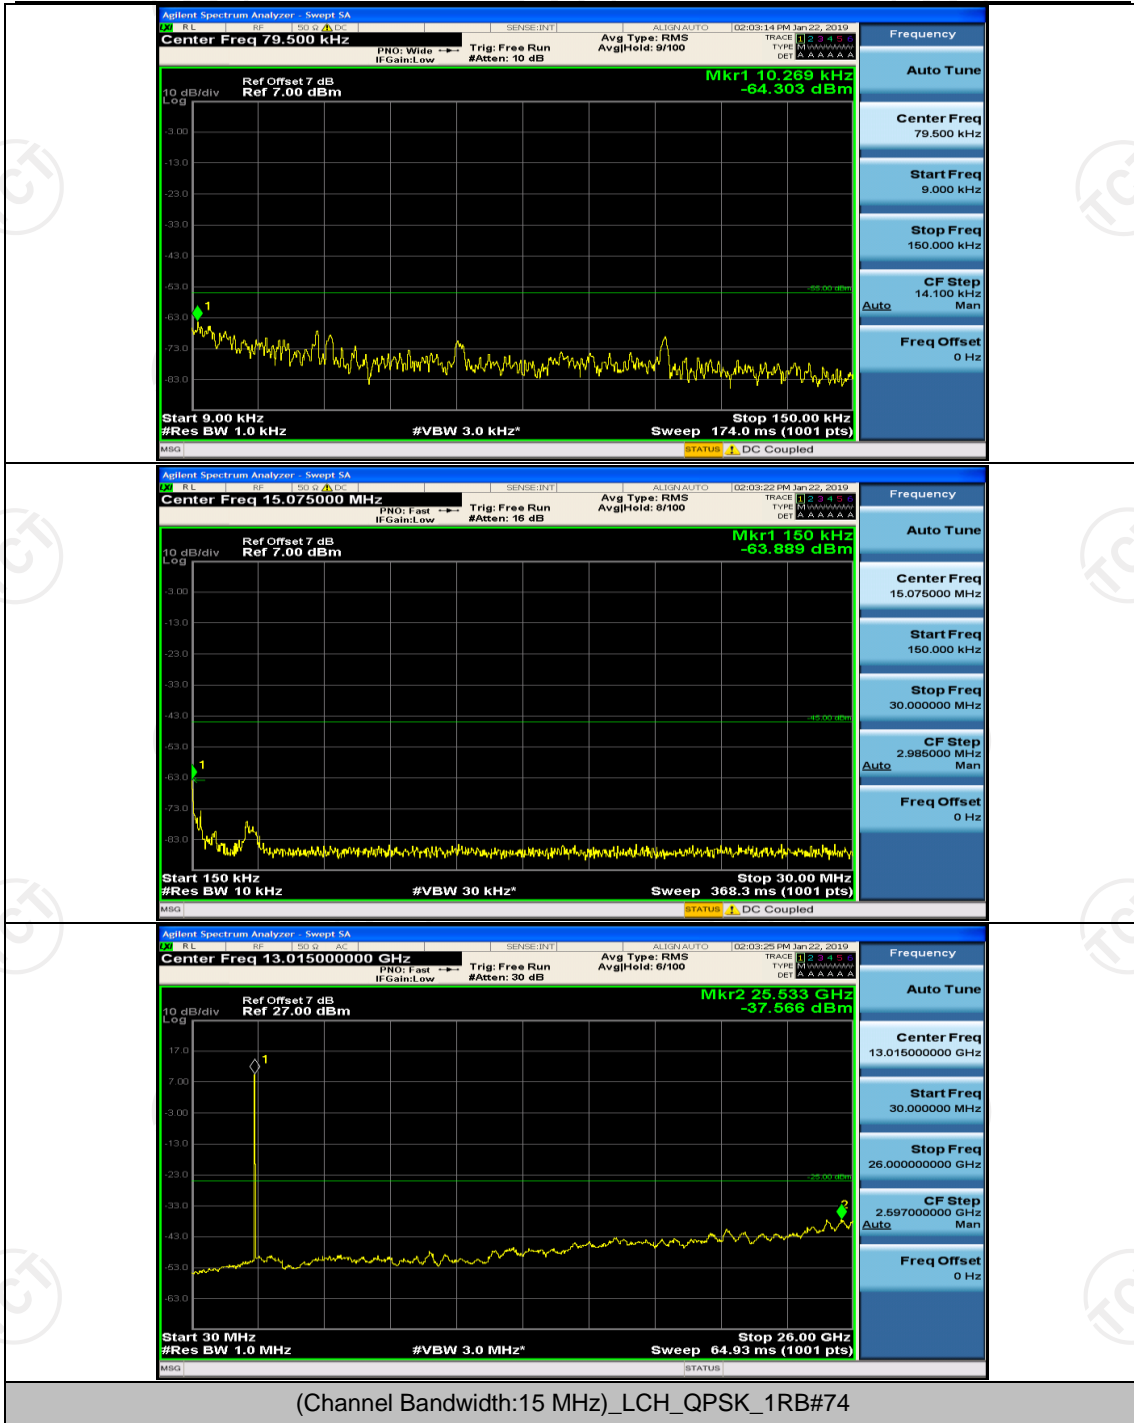

(Channel Bandwidth: 5 MHz)_MCH_16QAM_1RB#0

(Channel Bandwidth: 5 MHz)_MCH_16QAM_1RB#12

(Channel Bandwidth: 5 MHz)_HCH_16QAM_1RB#0

(Channel Bandwidth: 5 MHz)_HCH_16QAM_1RB#12

Channel Bandwidth: 10 MHz

Channel Bandwidth: 10 MHz_MCH_16QAM_1RB#0

Channel Bandwidth: 10 MHz_MCH_16QAM_1RB#24

Channel Bandwidth: 15 MHz

(Channel Bandwidth:15 MHz)_MCH_QPSK_1RB#0

(Channel Bandwidth:15 MHz)_MCH_QPSK_1RB#37