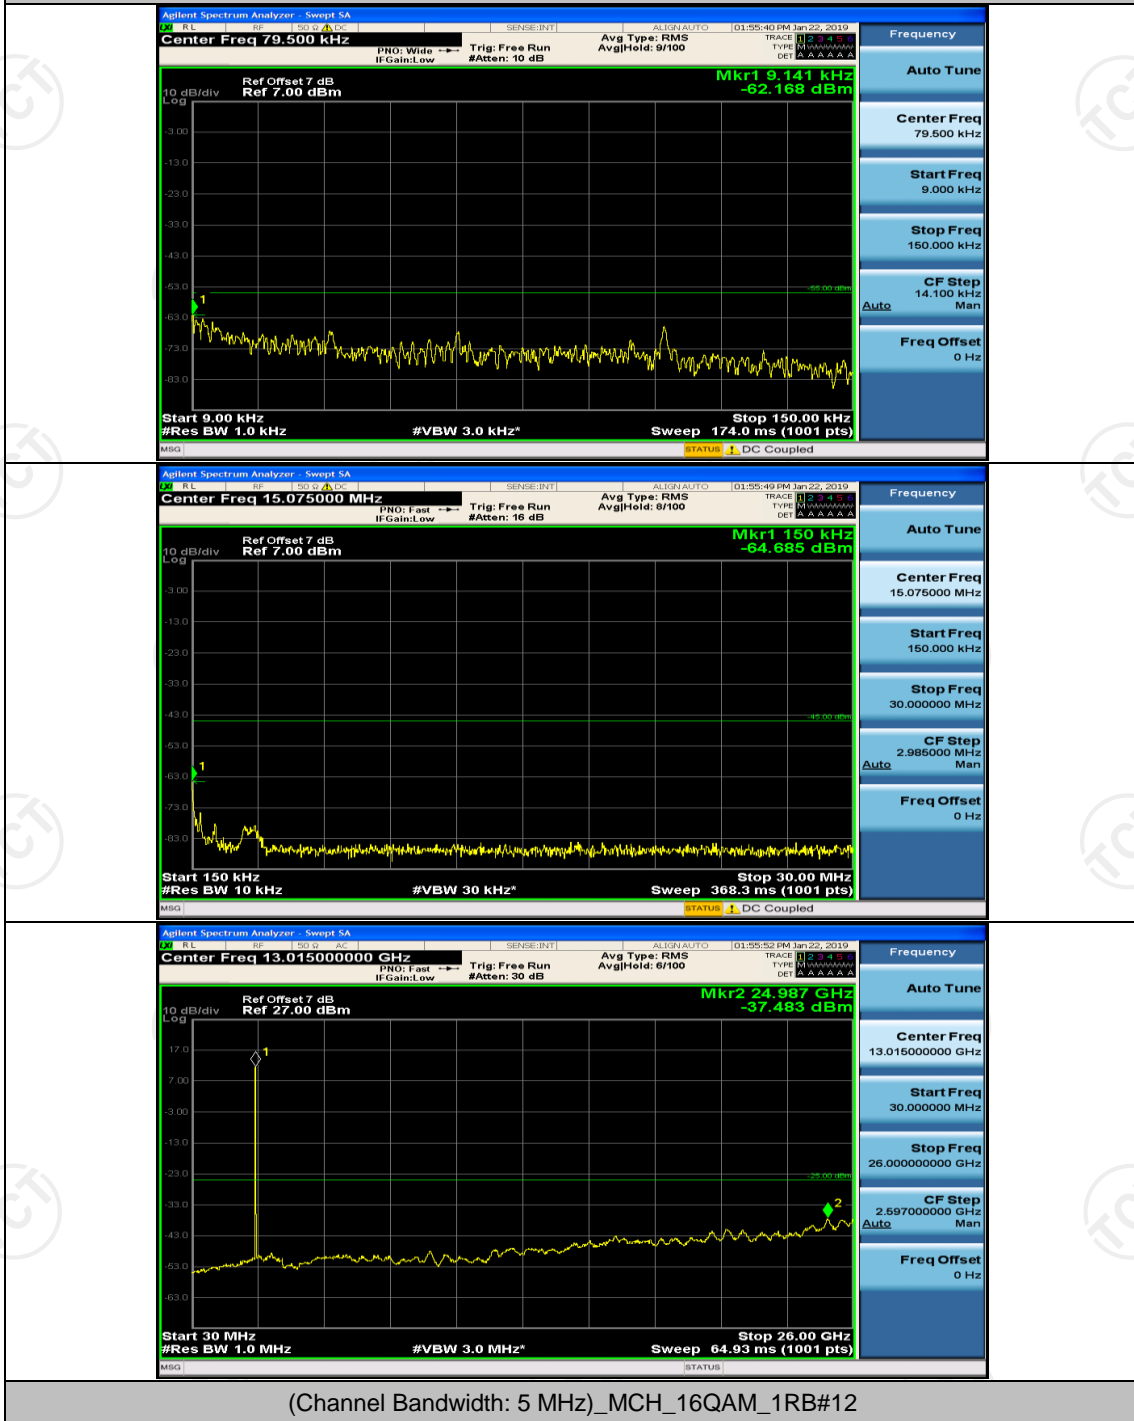

(Channel Bandwidth: 5 MHz)_MCH_16QAM_1RB#0

(Channel Bandwidth: 5 MHz)_MCH_16QAM_1RB#12

(Channel Bandwidth: 5 MHz)_HCH_16QAM_1RB#0

(Channel Bandwidth: 5 MHz)_HCH_16QAM_1RB#12

Channel Bandwidth: 10 MHz

Channel Bandwidth: 10 MHz_MCH_16QAM_1RB#0

Channel Bandwidth: 10 MHz_MCH_16QAM_1RB#24

Channel Bandwidth: 15 MHz

(Channel Bandwidth:15 MHz)_MCH_QPSK_1RB#0

(Channel Bandwidth:15 MHz)_MCH_QPSK_1RB#37