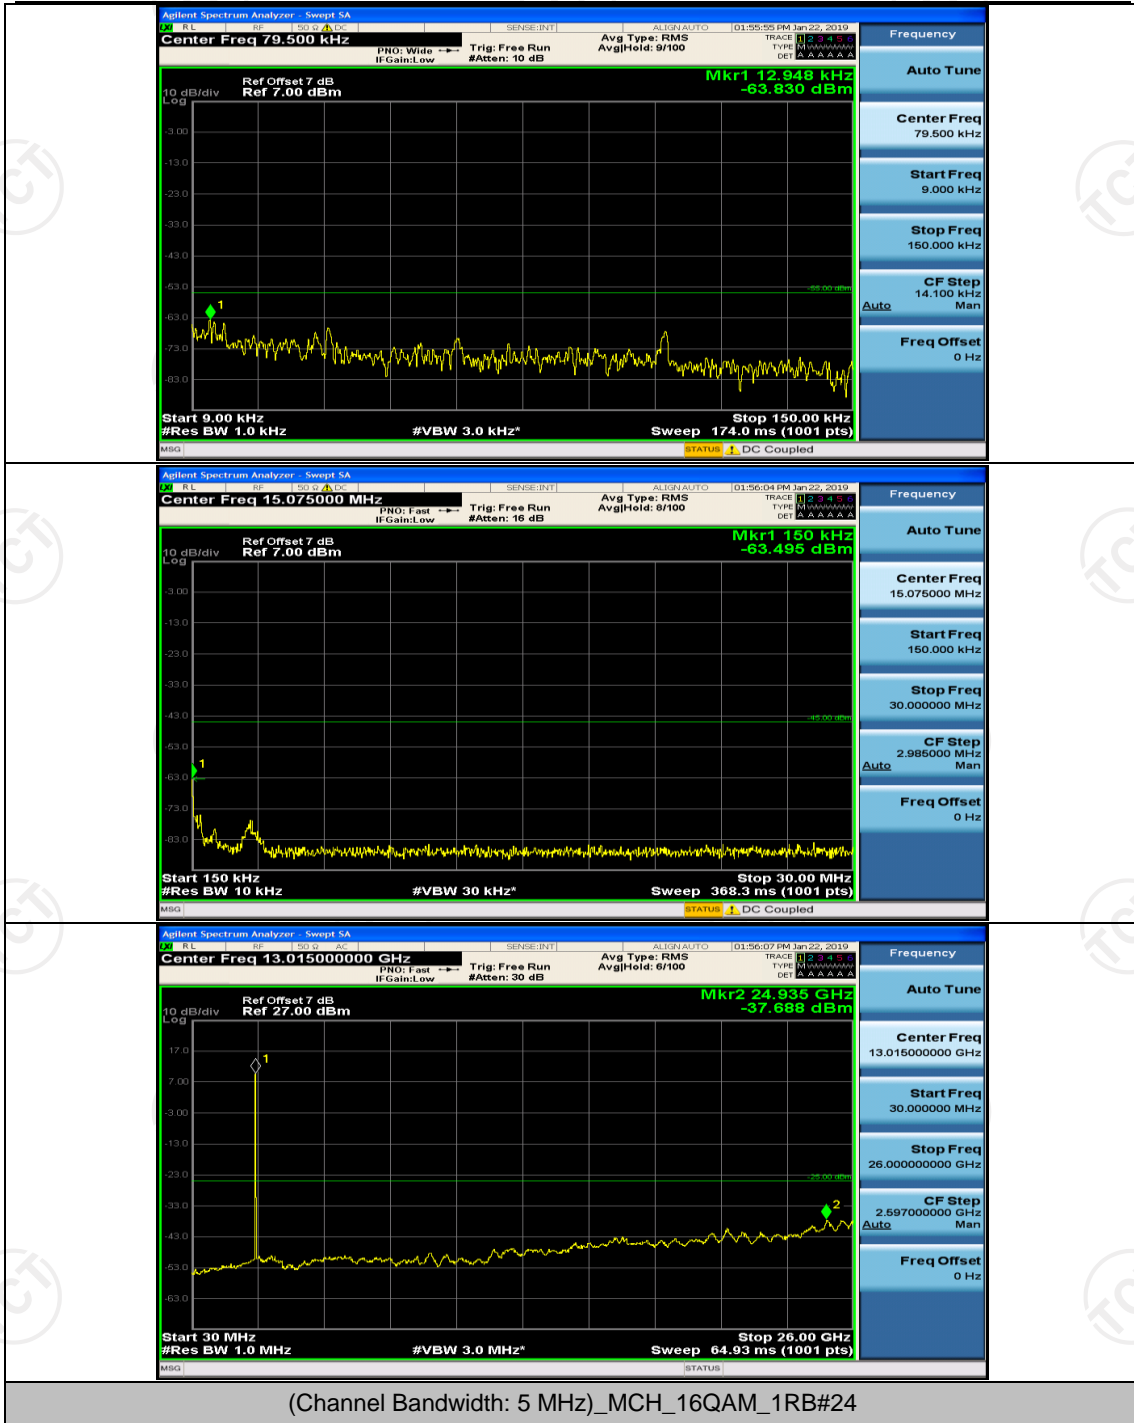

(Channel Bandwidth: 5 MHz)_MCH_16QAM_1RB#0

(Channel Bandwidth: 5 MHz)_MCH_16QAM_1RB#12

(Channel Bandwidth: 5 MHz)_HCH_16QAM_1RB#0

(Channel Bandwidth: 5 MHz)_HCH_16QAM_1RB#12

Channel Bandwidth: 10 MHz

Channel Bandwidth: 10 MHz_MCH_16QAM_1RB#0

Channel Bandwidth: 10 MHz_MCH_16QAM_1RB#24

Channel Bandwidth: 15 MHz

(Channel Bandwidth:15 MHz)_MCH_QPSK_1RB#0

(Channel Bandwidth:15 MHz)_MCH_QPSK_1RB#37