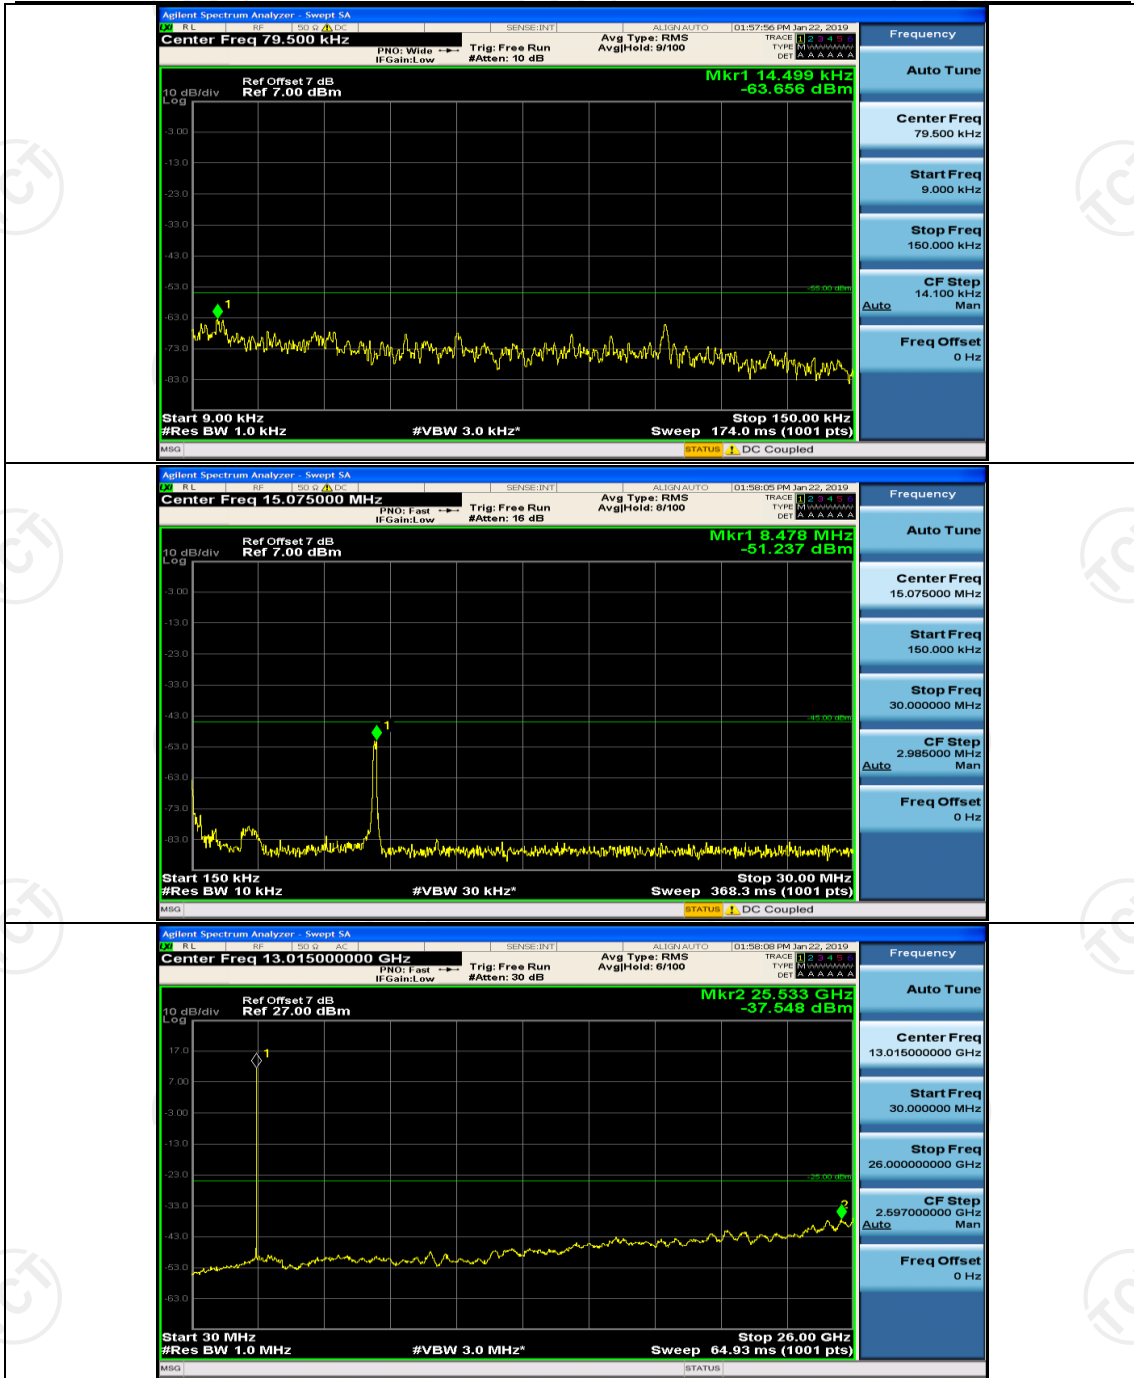

(Channel Bandwidth: 5 MHz)_MCH_16QAM_1RB#0

(Channel Bandwidth: 5 MHz)_MCH_16QAM_1RB#12

(Channel Bandwidth: 5 MHz)_HCH_16QAM_1RB#0

(Channel Bandwidth: 5 MHz)_HCH_16QAM_1RB#12

Channel Bandwidth: 10 MHz

Channel Bandwidth: 10 MHz_MCH_16QAM_1RB#0

Channel Bandwidth: 10 MHz_MCH_16QAM_1RB#24

Channel Bandwidth: 15 MHz

(Channel Bandwidth:15 MHz)_MCH_QPSK_1RB#0

(Channel Bandwidth:15 MHz)_MCH_QPSK_1RB#37