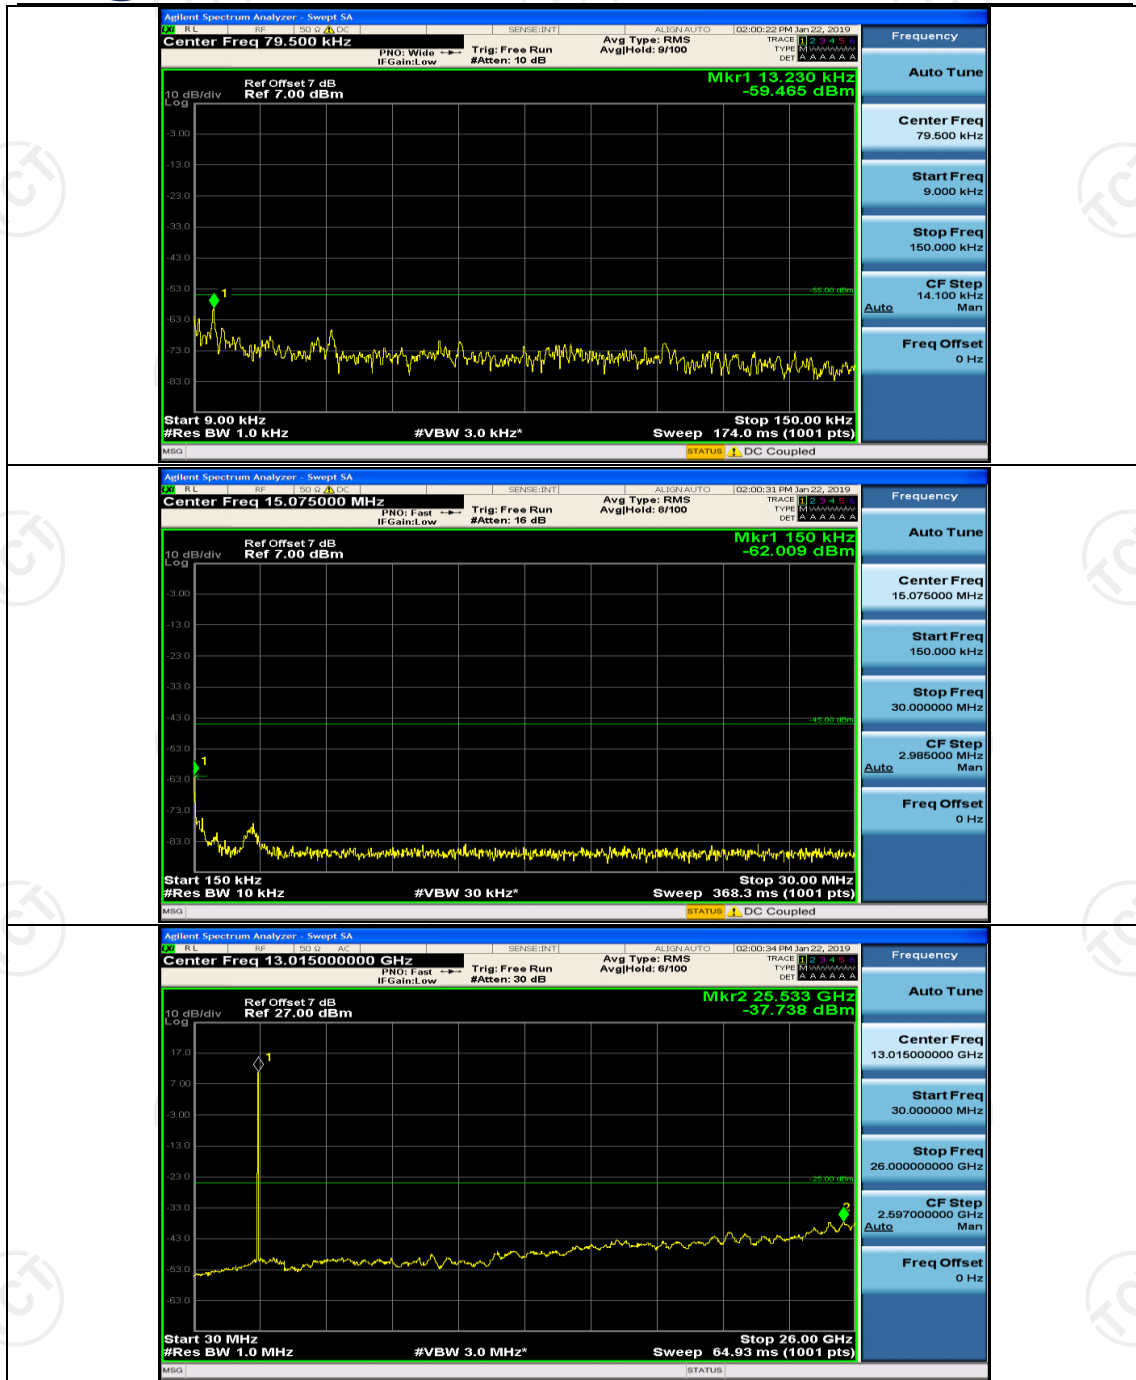

(Channel Bandwidth: 5 MHz)_MCH_16QAM_1RB#0

(Channel Bandwidth: 5 MHz)_MCH_16QAM_1RB#12

(Channel Bandwidth: 5 MHz)_HCH_16QAM_1RB#0

(Channel Bandwidth: 5 MHz)_HCH_16QAM_1RB#12

Channel Bandwidth: 10 MHz

Channel Bandwidth: 10 MHz_MCH_16QAM_1RB#0

Channel Bandwidth: 10 MHz_MCH_16QAM_1RB#24

Channel Bandwidth: 15 MHz

(Channel Bandwidth:15 MHz)_MCH_QPSK_1RB#0

(Channel Bandwidth:15 MHz)_MCH_QPSK_1RB#37