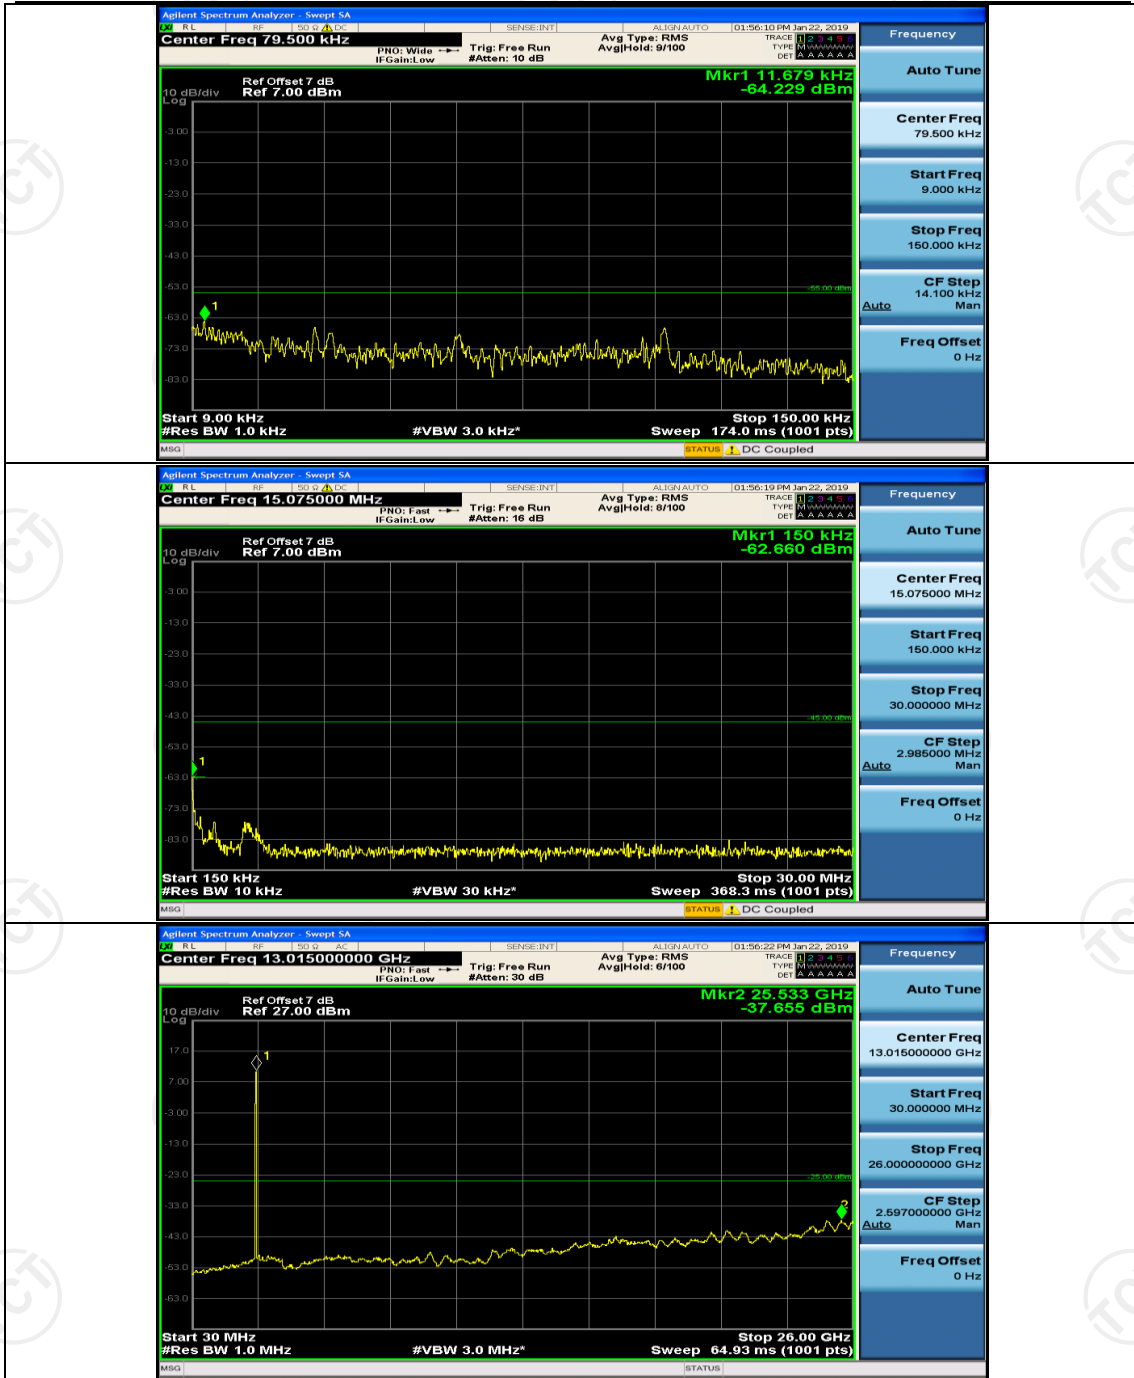

(Channel Bandwidth: 5 MHz)_MCH_16QAM_1RB#0

(Channel Bandwidth: 5 MHz)_MCH_16QAM_1RB#12

(Channel Bandwidth: 5 MHz)_HCH_16QAM_1RB#0

(Channel Bandwidth: 5 MHz)_HCH_16QAM_1RB#12

Channel Bandwidth: 10 MHz

Channel Bandwidth: 10 MHz_MCH_16QAM_1RB#0

Channel Bandwidth: 10 MHz_MCH_16QAM_1RB#24

Channel Bandwidth: 15 MHz

(Channel Bandwidth:15 MHz)_MCH_QPSK_1RB#0

(Channel Bandwidth:15 MHz)_MCH_QPSK_1RB#37