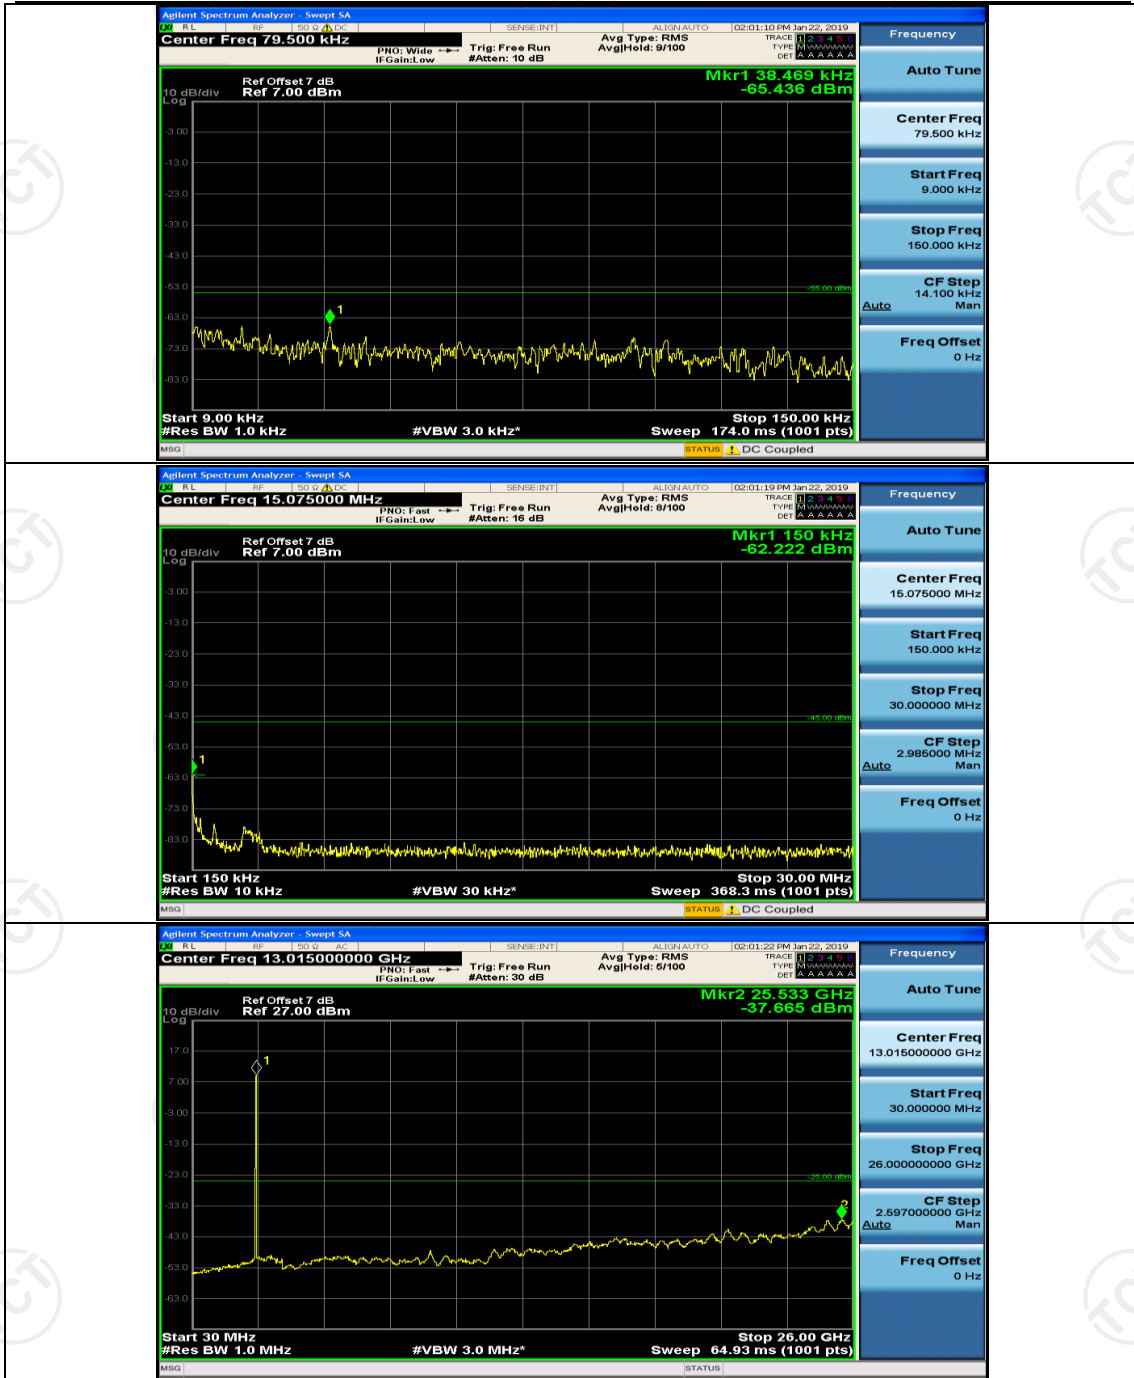

(Channel Bandwidth: 5 MHz)_MCH_16QAM_1RB#0

(Channel Bandwidth: 5 MHz)_MCH_16QAM_1RB#12

(Channel Bandwidth: 5 MHz)_HCH_16QAM_1RB#0

(Channel Bandwidth: 5 MHz)_HCH_16QAM_1RB#12

Channel Bandwidth: 10 MHz

Channel Bandwidth: 10 MHz_MCH_16QAM_1RB#0

Channel Bandwidth: 10 MHz_MCH_16QAM_1RB#24

Channel Bandwidth: 15 MHz

(Channel Bandwidth:15 MHz)_MCH_QPSK_1RB#0

(Channel Bandwidth:15 MHz)_MCH_QPSK_1RB#37