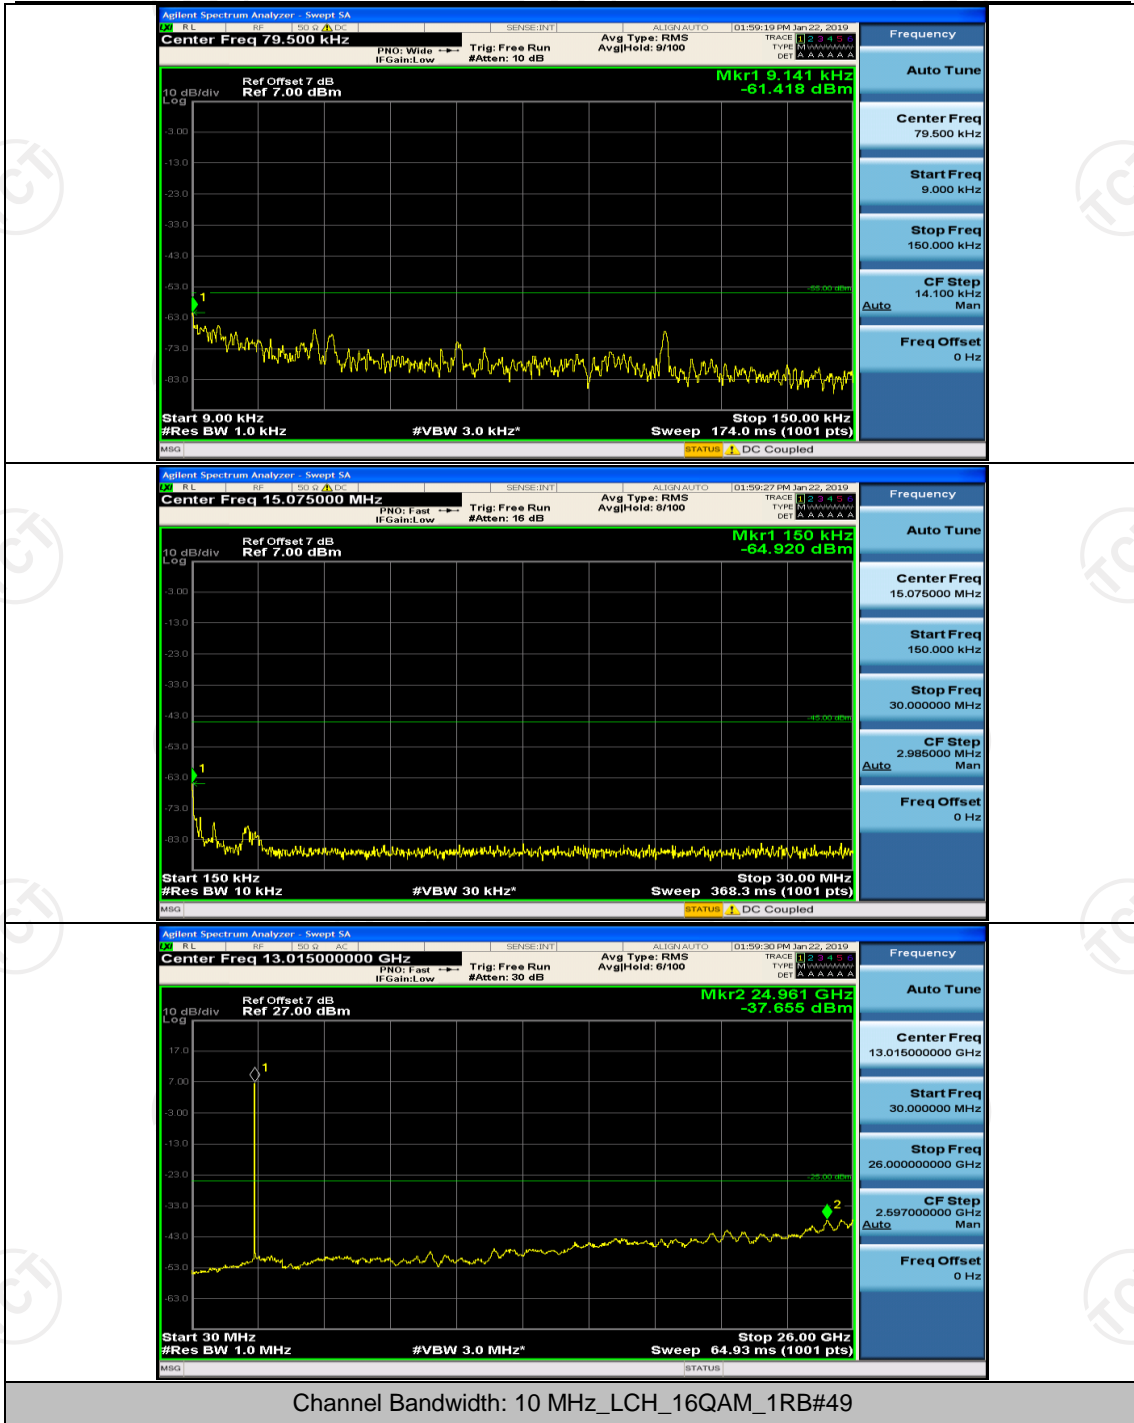

(Channel Bandwidth: 5 MHz)_MCH_16QAM_1RB#0

(Channel Bandwidth: 5 MHz)_MCH_16QAM_1RB#12

(Channel Bandwidth: 5 MHz)_HCH_16QAM_1RB#0

(Channel Bandwidth: 5 MHz)_HCH_16QAM_1RB#12

Channel Bandwidth: 10 MHz

Channel Bandwidth: 10 MHz_MCH_16QAM_1RB#0

Channel Bandwidth: 10 MHz_MCH_16QAM_1RB#24

Channel Bandwidth: 15 MHz

(Channel Bandwidth:15 MHz)_MCH_QPSK_1RB#0

(Channel Bandwidth:15 MHz)_MCH_QPSK_1RB#37