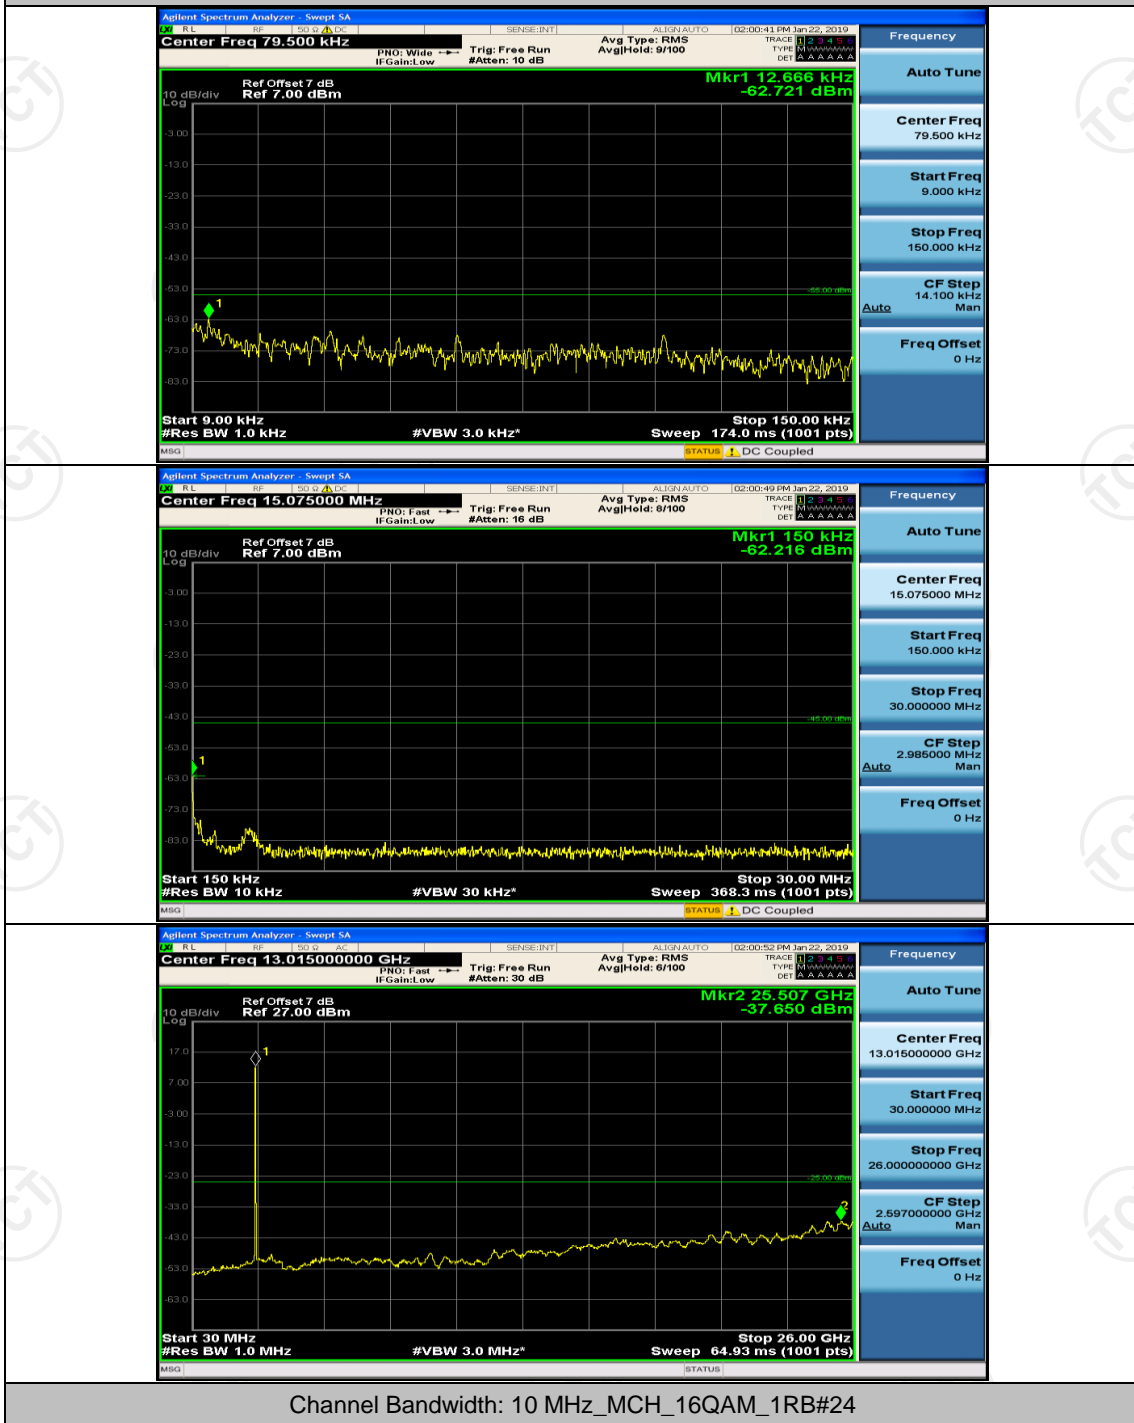

(Channel Bandwidth: 5 MHz)_MCH_16QAM_1RB#0

(Channel Bandwidth: 5 MHz)_MCH_16QAM_1RB#12

(Channel Bandwidth: 5 MHz)_HCH_16QAM_1RB#0

(Channel Bandwidth: 5 MHz)_HCH_16QAM_1RB#12

Channel Bandwidth: 10 MHz

Channel Bandwidth: 10 MHz_MCH_16QAM_1RB#0

Channel Bandwidth: 10 MHz_MCH_16QAM_1RB#24

Channel Bandwidth: 15 MHz

(Channel Bandwidth:15 MHz)_MCH_QPSK_1RB#0

(Channel Bandwidth:15 MHz)_MCH_QPSK_1RB#37