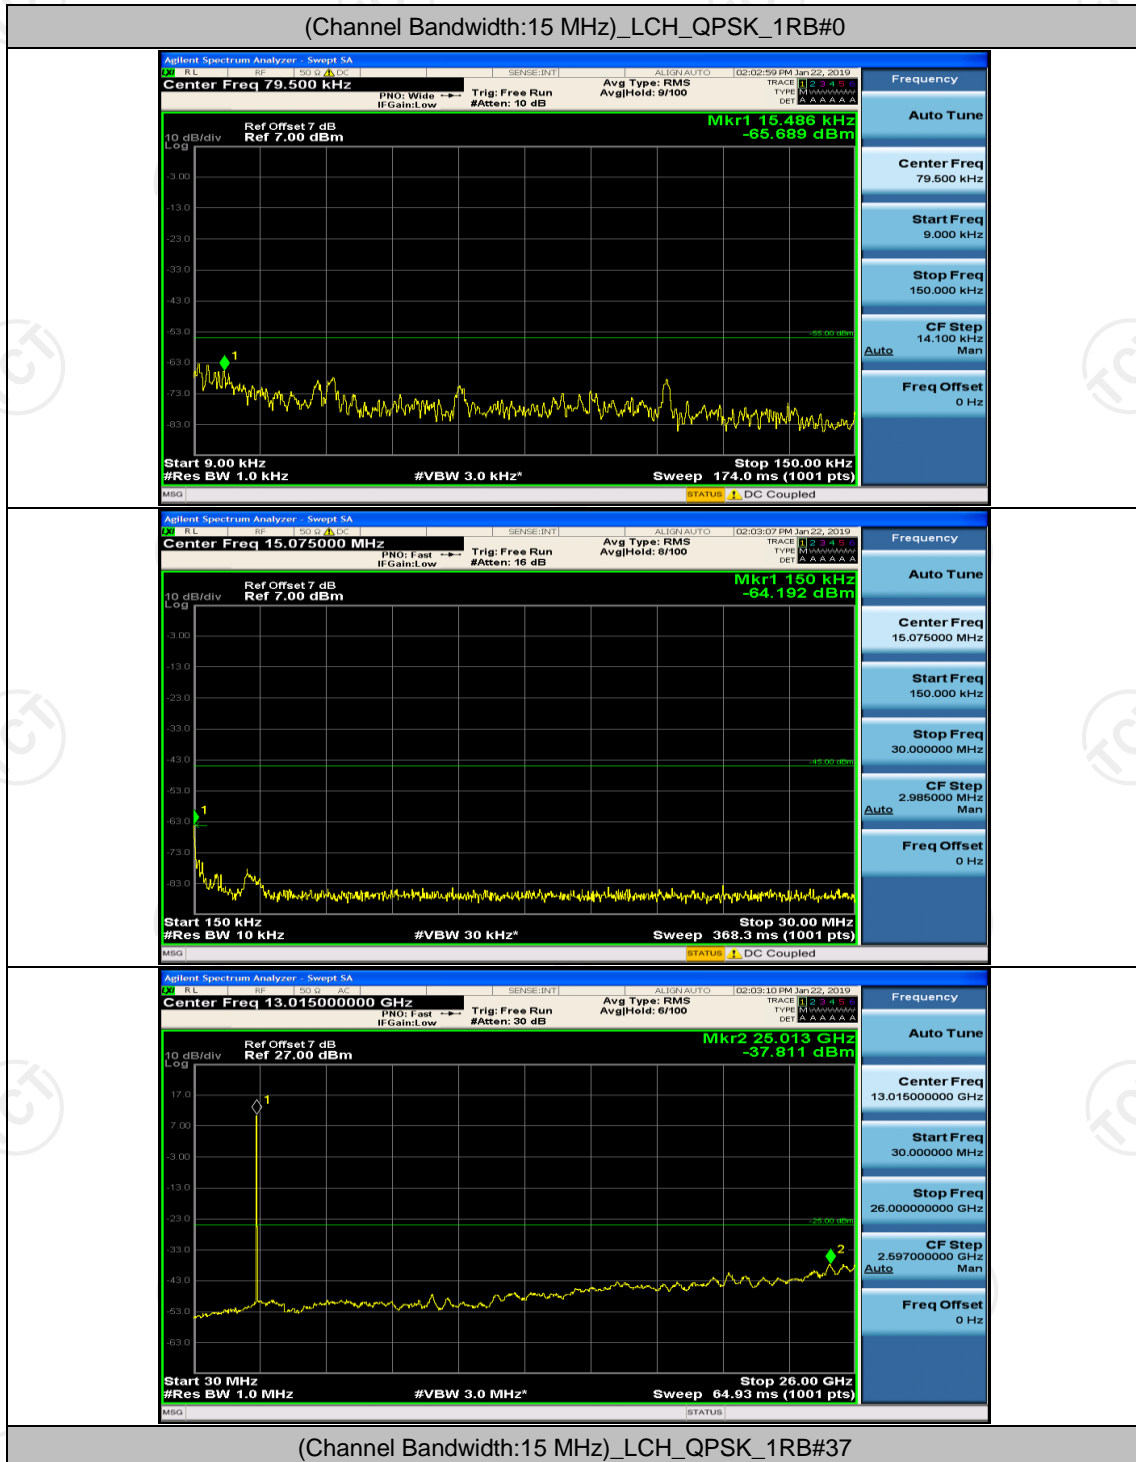

(Channel Bandwidth: 5 MHz)_MCH_16QAM_1RB#0

(Channel Bandwidth: 5 MHz)_MCH_16QAM_1RB#12

(Channel Bandwidth: 5 MHz)_HCH_16QAM_1RB#0

(Channel Bandwidth: 5 MHz)_HCH_16QAM_1RB#12

Channel Bandwidth: 10 MHz

Channel Bandwidth: 10 MHz_MCH_16QAM_1RB#0

Channel Bandwidth: 10 MHz_MCH_16QAM_1RB#24

Channel Bandwidth: 15 MHz

(Channel Bandwidth:15 MHz)_MCH_QPSK_1RB#0

(Channel Bandwidth:15 MHz)_MCH_QPSK_1RB#37