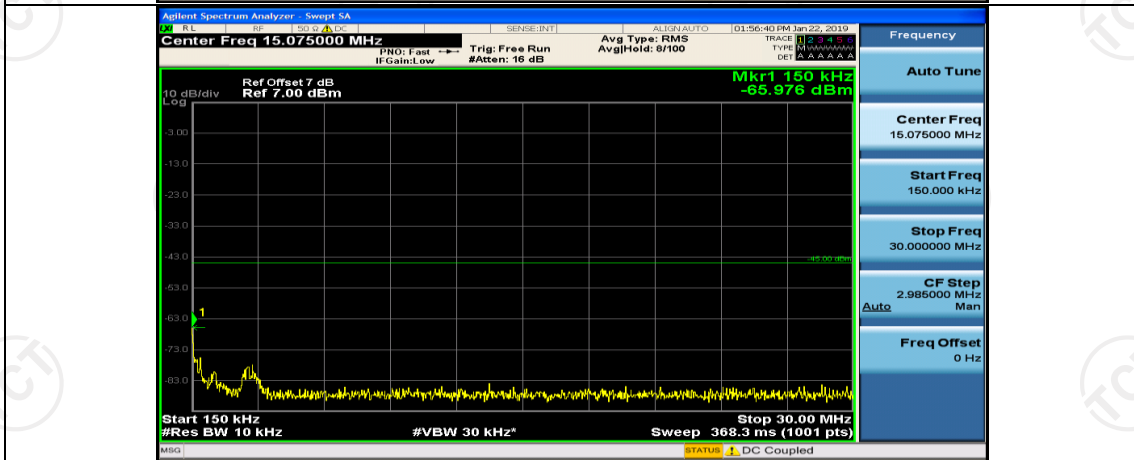

(Channel Bandwidth: 5 MHz)_HCH_QPSK_1RB#0

(Channel Bandwidth: 5 MHz)_HCH_QPSK_1RB#12