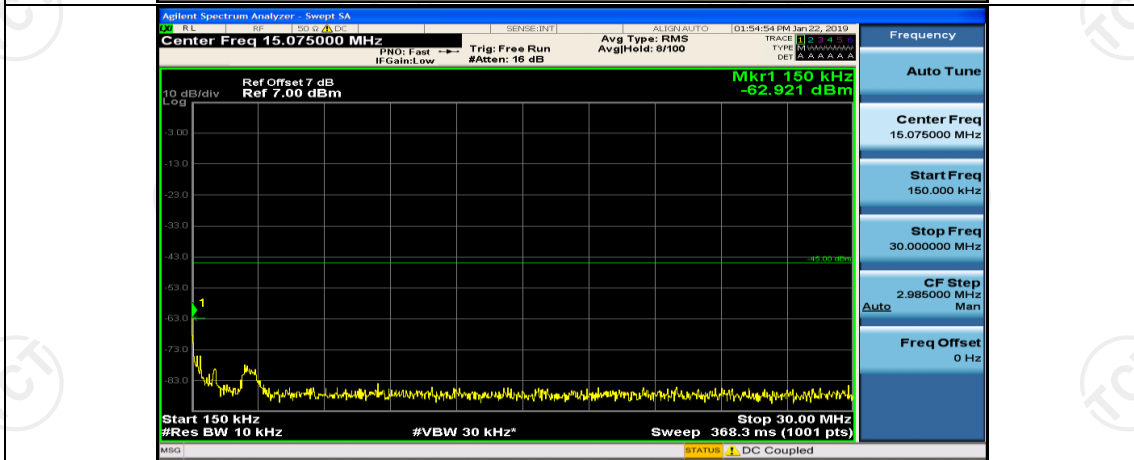

(Channel Bandwidth:20 MHz)_HCH_16QAM_100RB#0

Appendix E: Conducted Spurious Emission

Test Graphs

Channel Bandwidth: 5 MHz

(Channel Bandwidth: 5 MHz)_MCH_QPSK_1RB#0

(Channel Bandwidth: 5 MHz)_MCH_QPSK_1RB#12