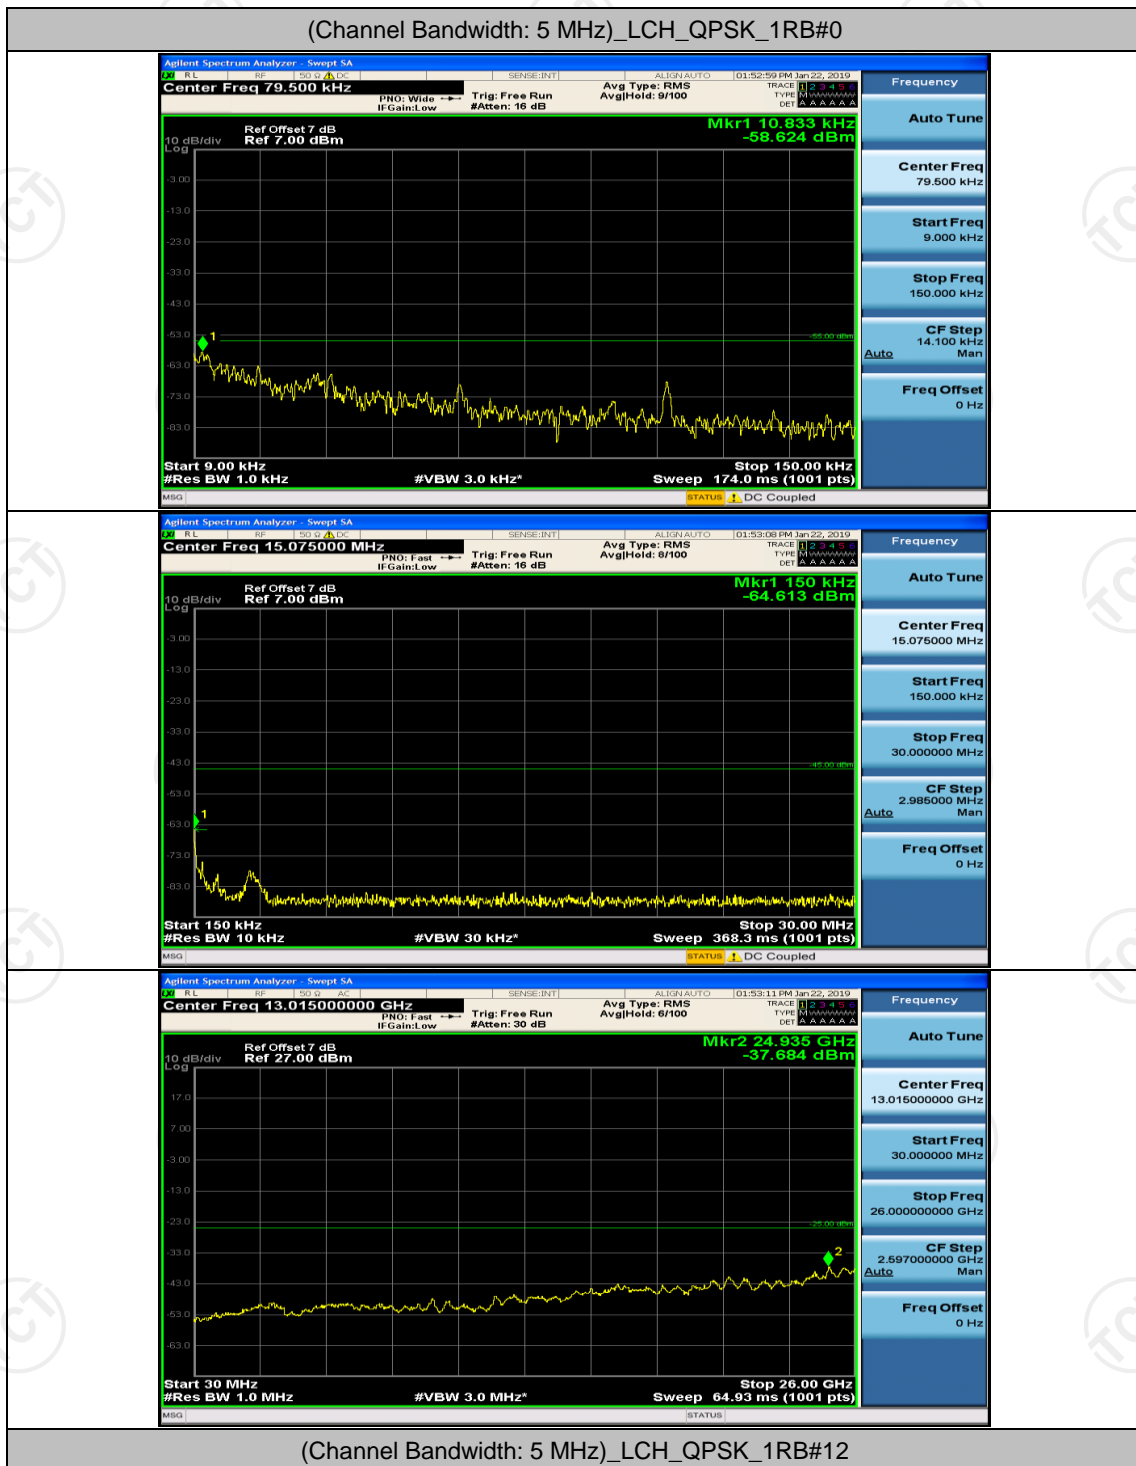

Appendix E: Conducted Spurious Emission

Test Graphs

Channel Bandwidth: 5 MHz