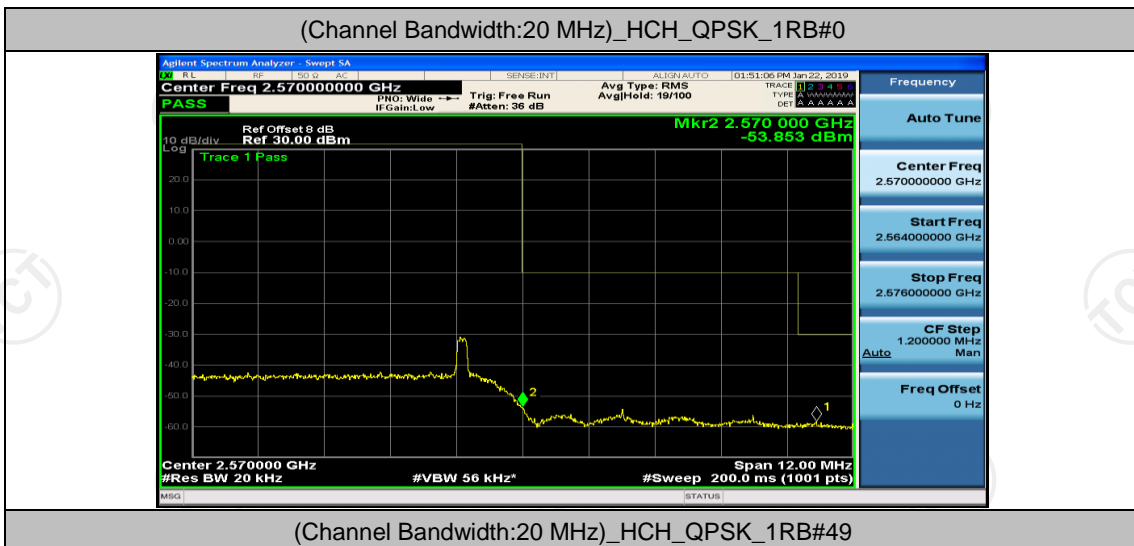

(Channel Bandwidth:20 MHz)_HCH_QPSK_1RB#49