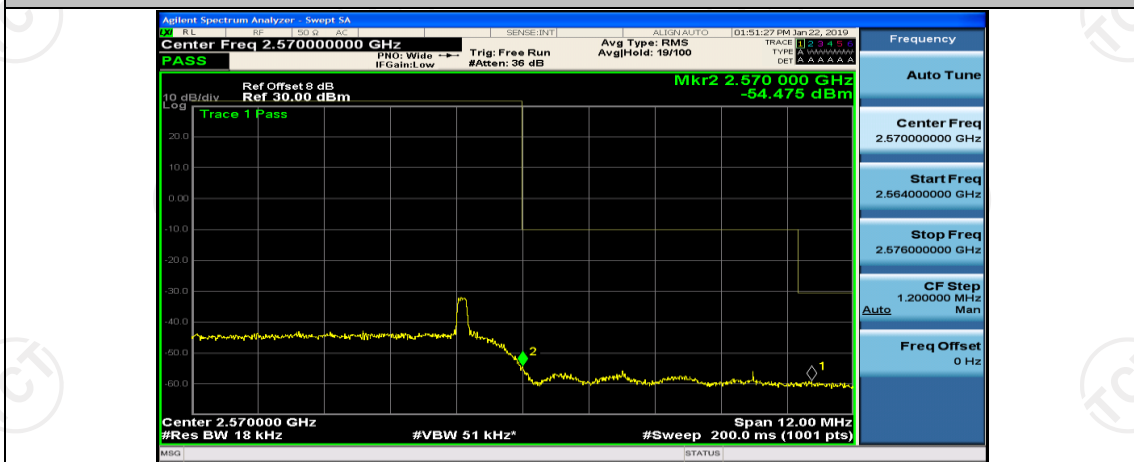

(Channel Bandwidth:20 MHz)_LCH_16QAM_50RB#0

(Channel Bandwidth:20 MHz)_LCH_16QAM_50RB#25

(Channel Bandwidth:20 MHz)_LCH_16QAM_50RB#50

(Channel Bandwidth:20 MHz)_LCH_16QAM_100RB#0

(Channel Bandwidth:20 MHz)_HCH_16QAM_1RB#0