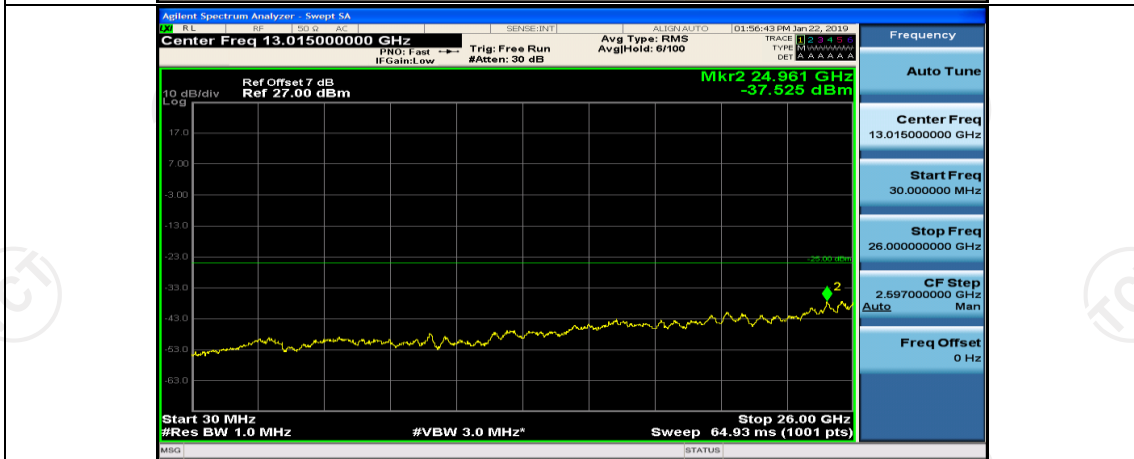

(Channel Bandwidth: 5 MHz)_HCH_QPSK_1RB#0

(Channel Bandwidth: 5 MHz)_HCH_QPSK_1RB#12