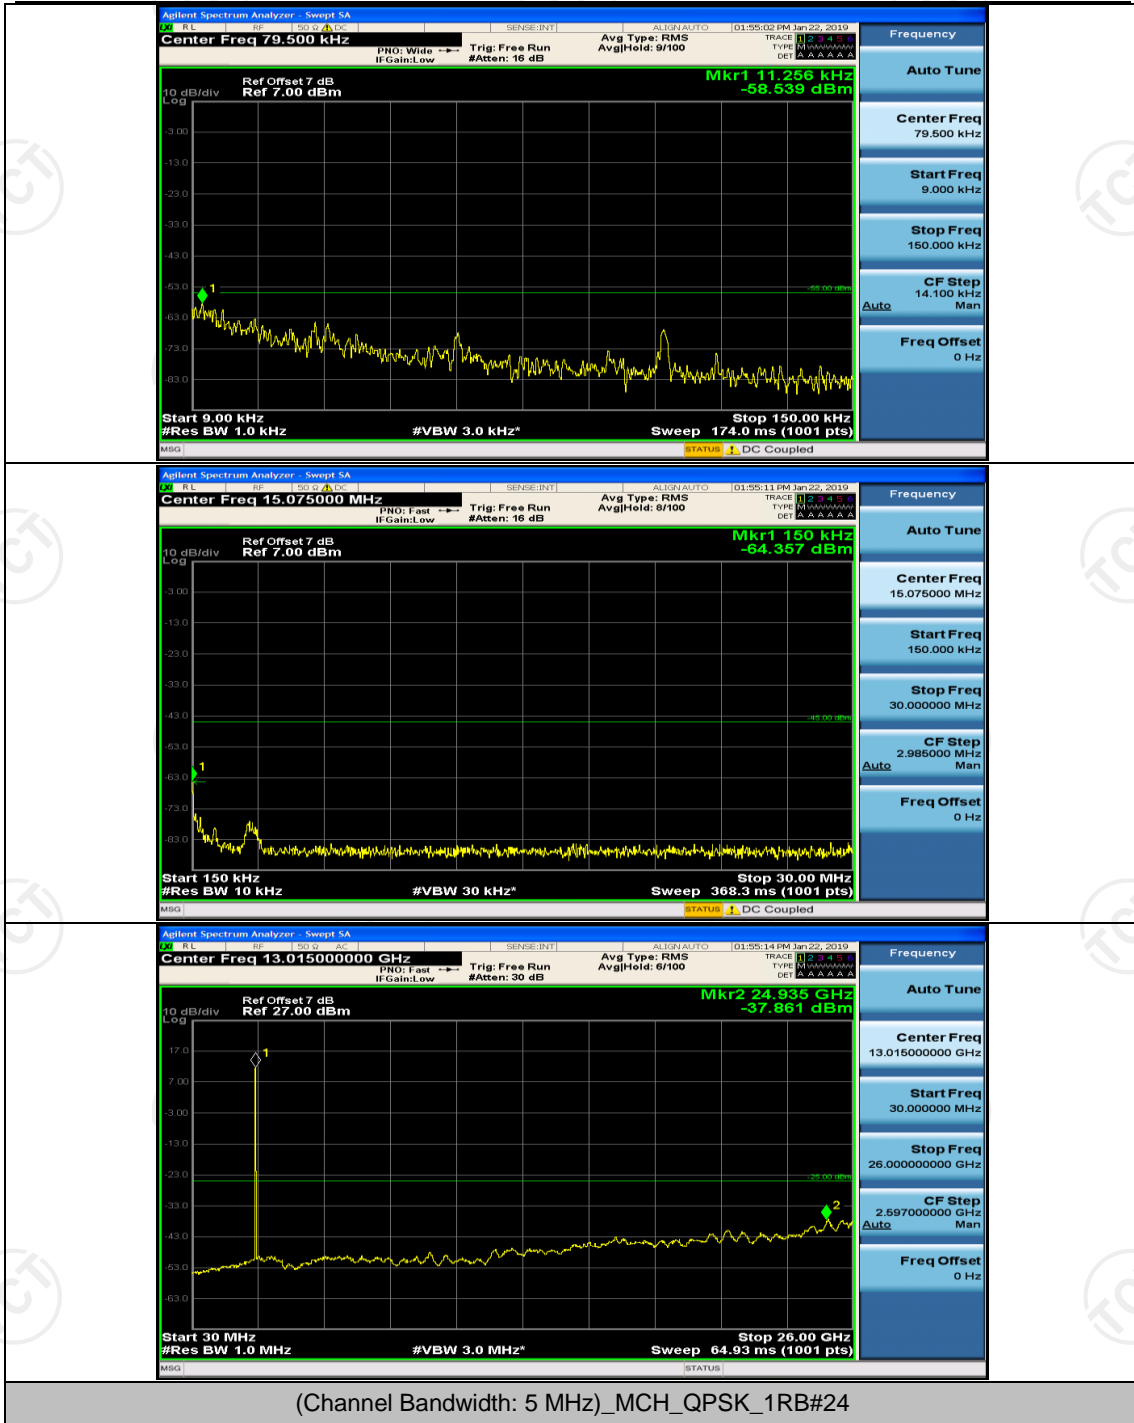

(Channel Bandwidth:20 MHz)_HCH_16QAM_100RB#0

Appendix E: Conducted Spurious Emission

Test Graphs

Channel Bandwidth: 5 MHz

(Channel Bandwidth: 5 MHz)_MCH_QPSK_1RB#0

(Channel Bandwidth: 5 MHz)_MCH_QPSK_1RB#12