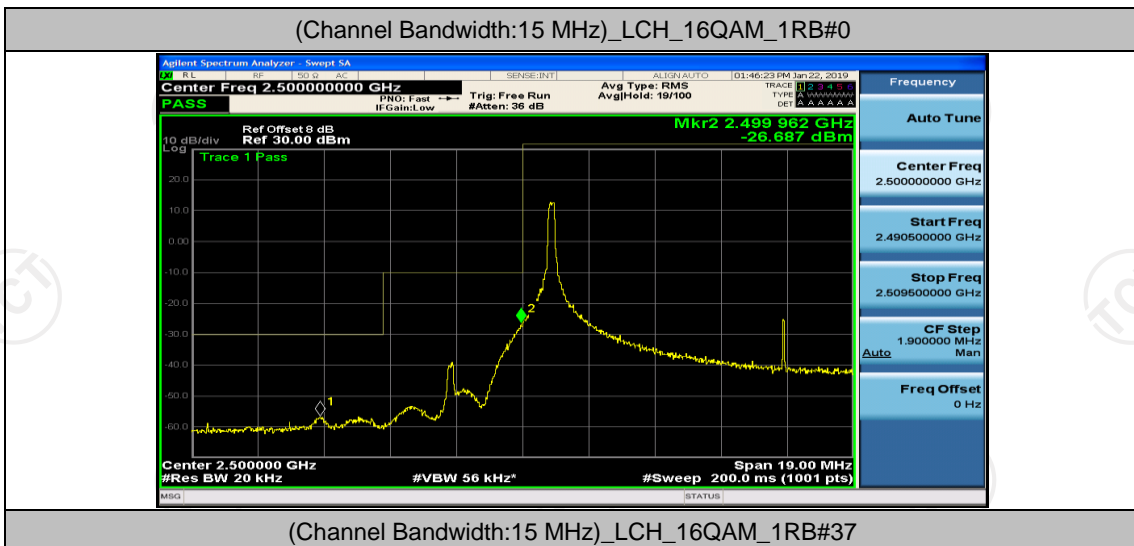

Channel Bandwidth: 15 MHz

(Channel Bandwidth:15 MHz)_LCH_QPSK_1RB#0

(Channel Bandwidth:15 MHz)_LCH_QPSK_1RB#37

(Channel Bandwidth:15 MHz)_LCH_QPSK_1RB#74

(Channel Bandwidth:15 MHz)_LCH_QPSK_37RB#0

(Channel Bandwidth:15 MHz)_LCH_QPSK_37RB#18

(Channel Bandwidth:15 MHz)_LCH_QPSK_37RB#38

(Channel Bandwidth:15 MHz)_LCH_QPSK_75RB#0

(Channel Bandwidth:15 MHz)_HCH_QPSK_1RB#0

(Channel Bandwidth:15 MHz)_HCH_QPSK_1RB#37

(Channel Bandwidth:15 MHz)_HCH_QPSK_1RB#74

(Channel Bandwidth:15 MHz)_HCH_QPSK_37RB#0

(Channel Bandwidth:15 MHz)_HCH_QPSK_37RB#18

(Channel Bandwidth:15 MHz)_HCH_QPSK_37RB#38

(Channel Bandwidth:15 MHz)_LCH_16QAM_1RB#74

(Channel Bandwidth:15 MHz)_LCH_16QAM_37RB#0