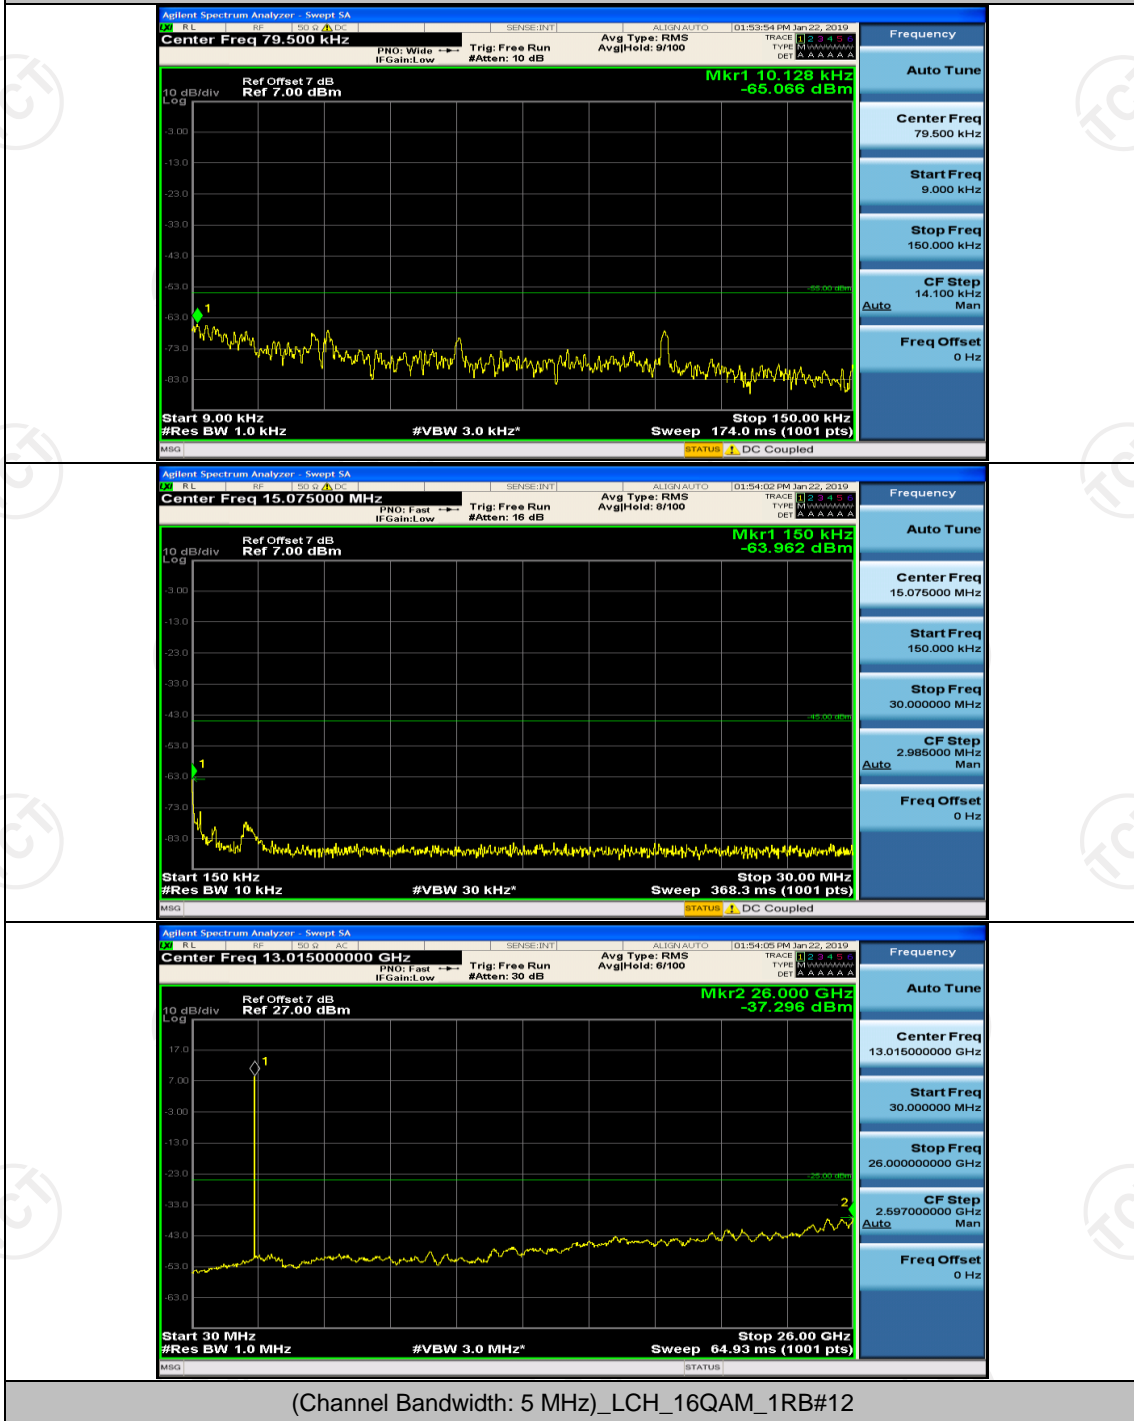

(Channel Bandwidth:20 MHz)_HCH_16QAM_100RB#0

Appendix E: Conducted Spurious Emission

Test Graphs

Channel Bandwidth: 5 MHz

(Channel Bandwidth: 5 MHz)_MCH_QPSK_1RB#0

(Channel Bandwidth: 5 MHz)_MCH_QPSK_1RB#12

(Channel Bandwidth: 5 MHz)_HCH_QPSK_1RB#0

(Channel Bandwidth: 5 MHz)_HCH_QPSK_1RB#12

(Channel Bandwidth: 5 MHz)_LCH_16QAM_1RB#0

(Channel Bandwidth: 5 MHz)_LCH_16QAM_1RB#12