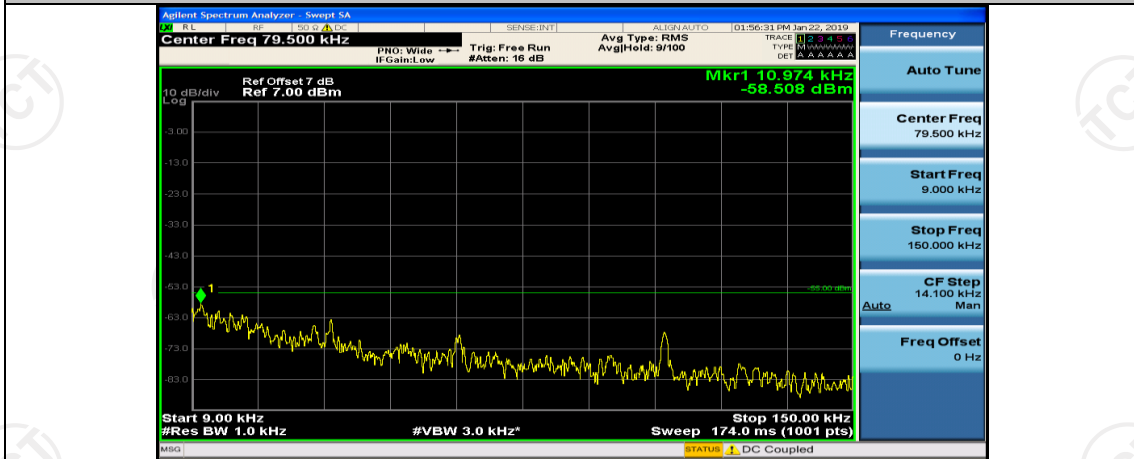

(Channel Bandwidth: 5 MHz)_HCH_QPSK_1RB#0

(Channel Bandwidth: 5 MHz)_HCH_QPSK_1RB#12