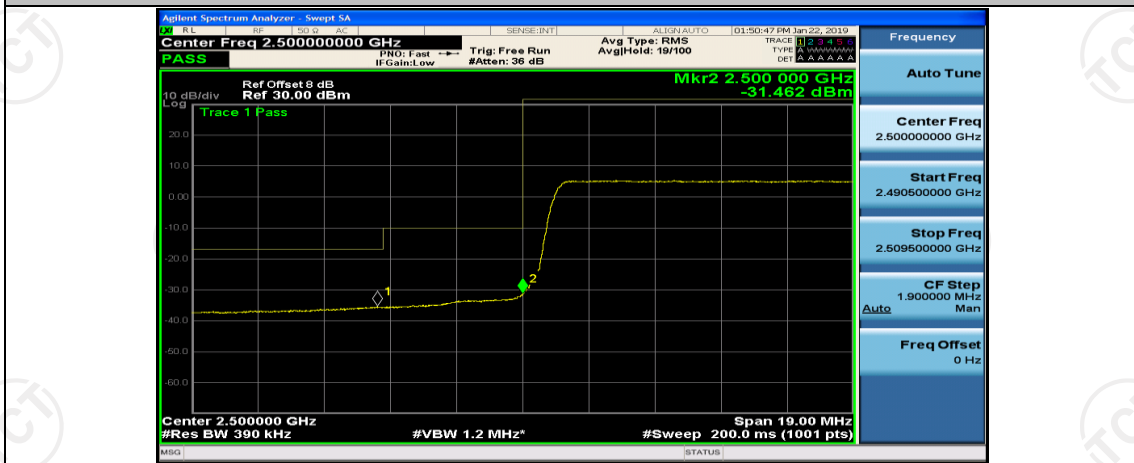

Channel Bandwidth: 20 MHz

(Channel Bandwidth:20 MHz)_LCH_QPSK_1RB#99

(Channel Bandwidth:20 MHz)_LCH_QPSK_50RB#0

(Channel Bandwidth:20 MHz)_LCH_QPSK_50RB#25

(Channel Bandwidth:20 MHz)_LCH_QPSK_50RB#50

(Channel Bandwidth:20 MHz)_LCH_QPSK_100RB#0