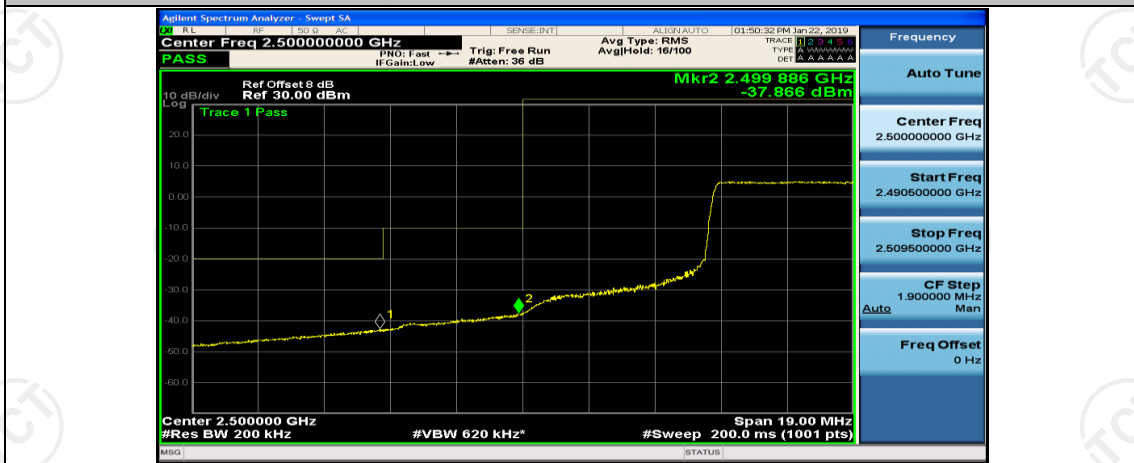

(Channel Bandwidth:20 MHz)_LCH_16QAM_50RB#25

(Channel Bandwidth:20 MHz)_LCH_16QAM_50RB#50