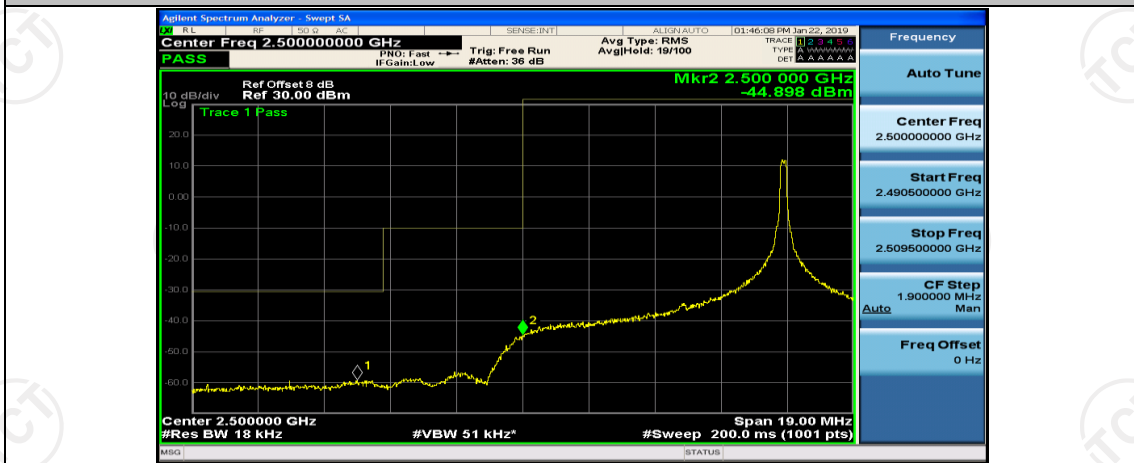

Channel Bandwidth: 15 MHz

(Channel Bandwidth:15 MHz)_LCH_QPSK_1RB#0

(Channel Bandwidth:15 MHz)_LCH_QPSK_1RB#37

(Channel Bandwidth:15 MHz)_LCH_QPSK_1RB#74

(Channel Bandwidth:15 MHz)_LCH_QPSK_37RB#0

(Channel Bandwidth:15 MHz)_LCH_QPSK_37RB#18