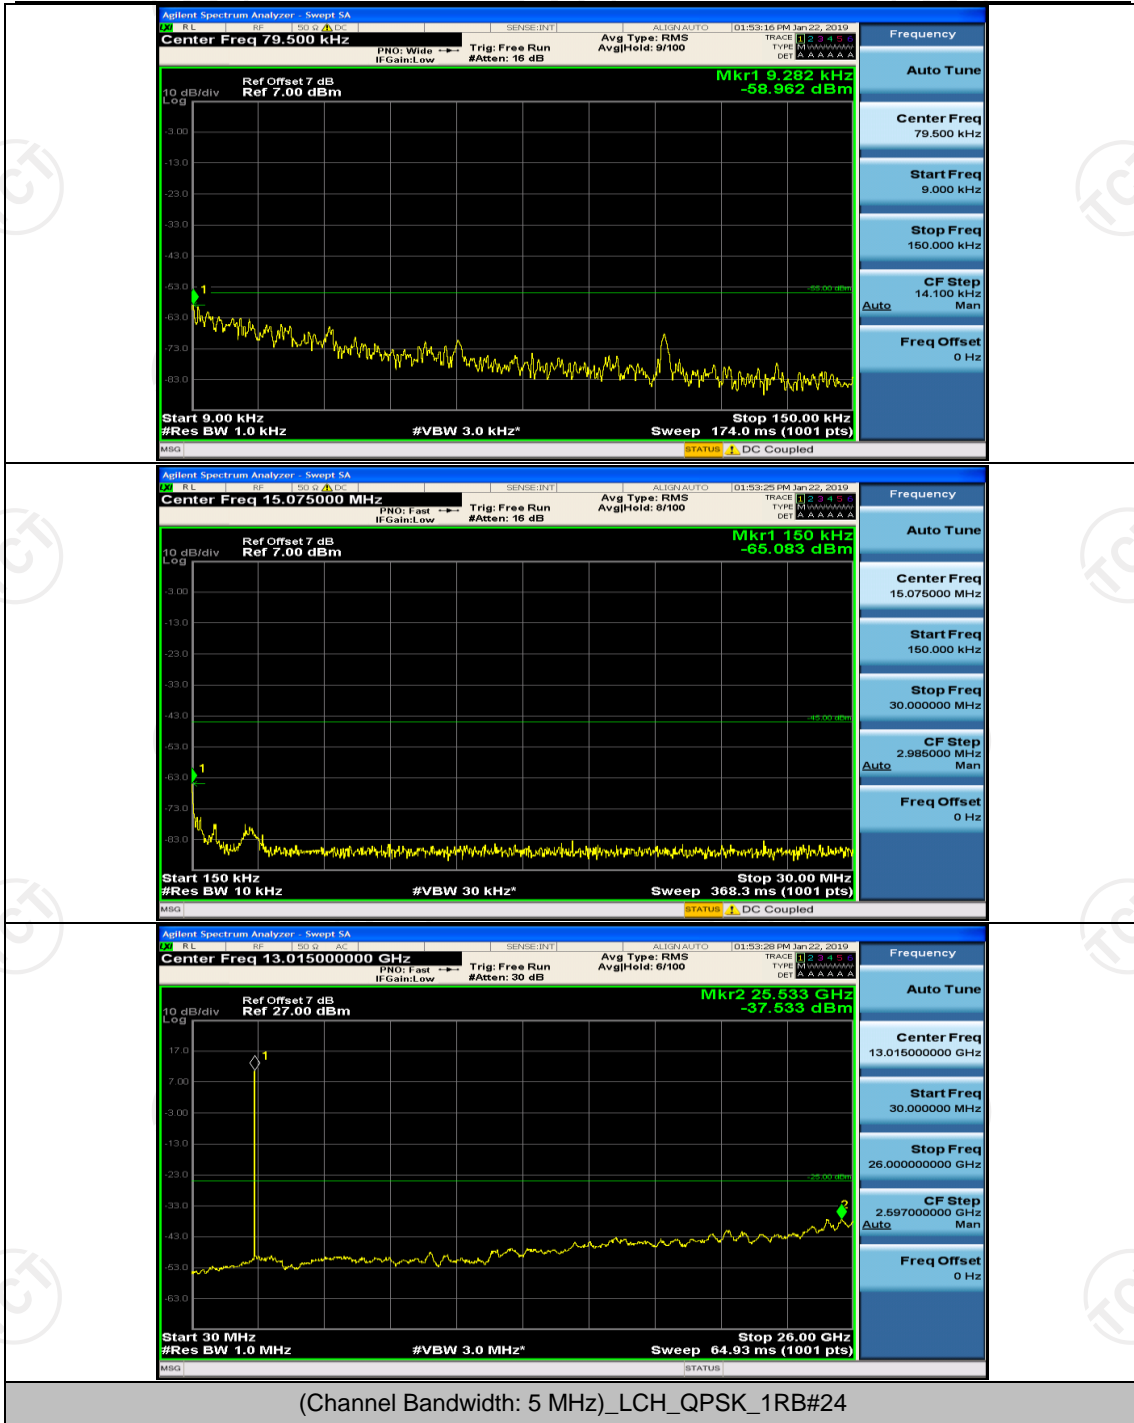

(Channel Bandwidth:20 MHz)_HCH_16QAM_100RB#0

Appendix E: Conducted Spurious Emission

Test Graphs

Channel Bandwidth: 5 MHz

(Channel Bandwidth: 5 MHz)_MCH_QPSK_1RB#0

(Channel Bandwidth: 5 MHz)_MCH_QPSK_1RB#12