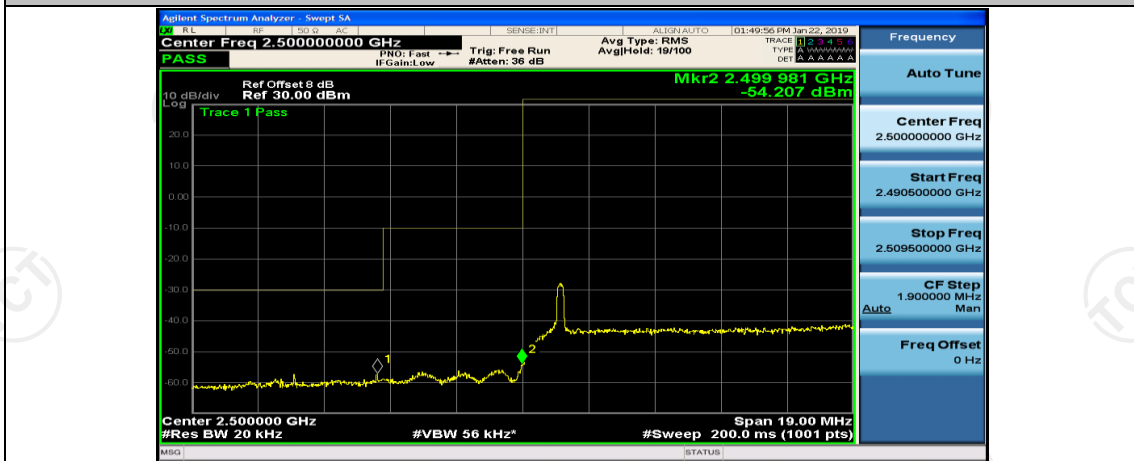

(Channel Bandwidth:20 MHz)_HCH_QPSK_50RB#50

(Channel Bandwidth:20 MHz)_HCH_QPSK_100RB#0

(Channel Bandwidth:20 MHz)_LCH_16QAM_1RB#0

(Channel Bandwidth:20 MHz)_LCH_16QAM_1RB#49

(Channel Bandwidth:20 MHz)_LCH_16QAM_1RB#99