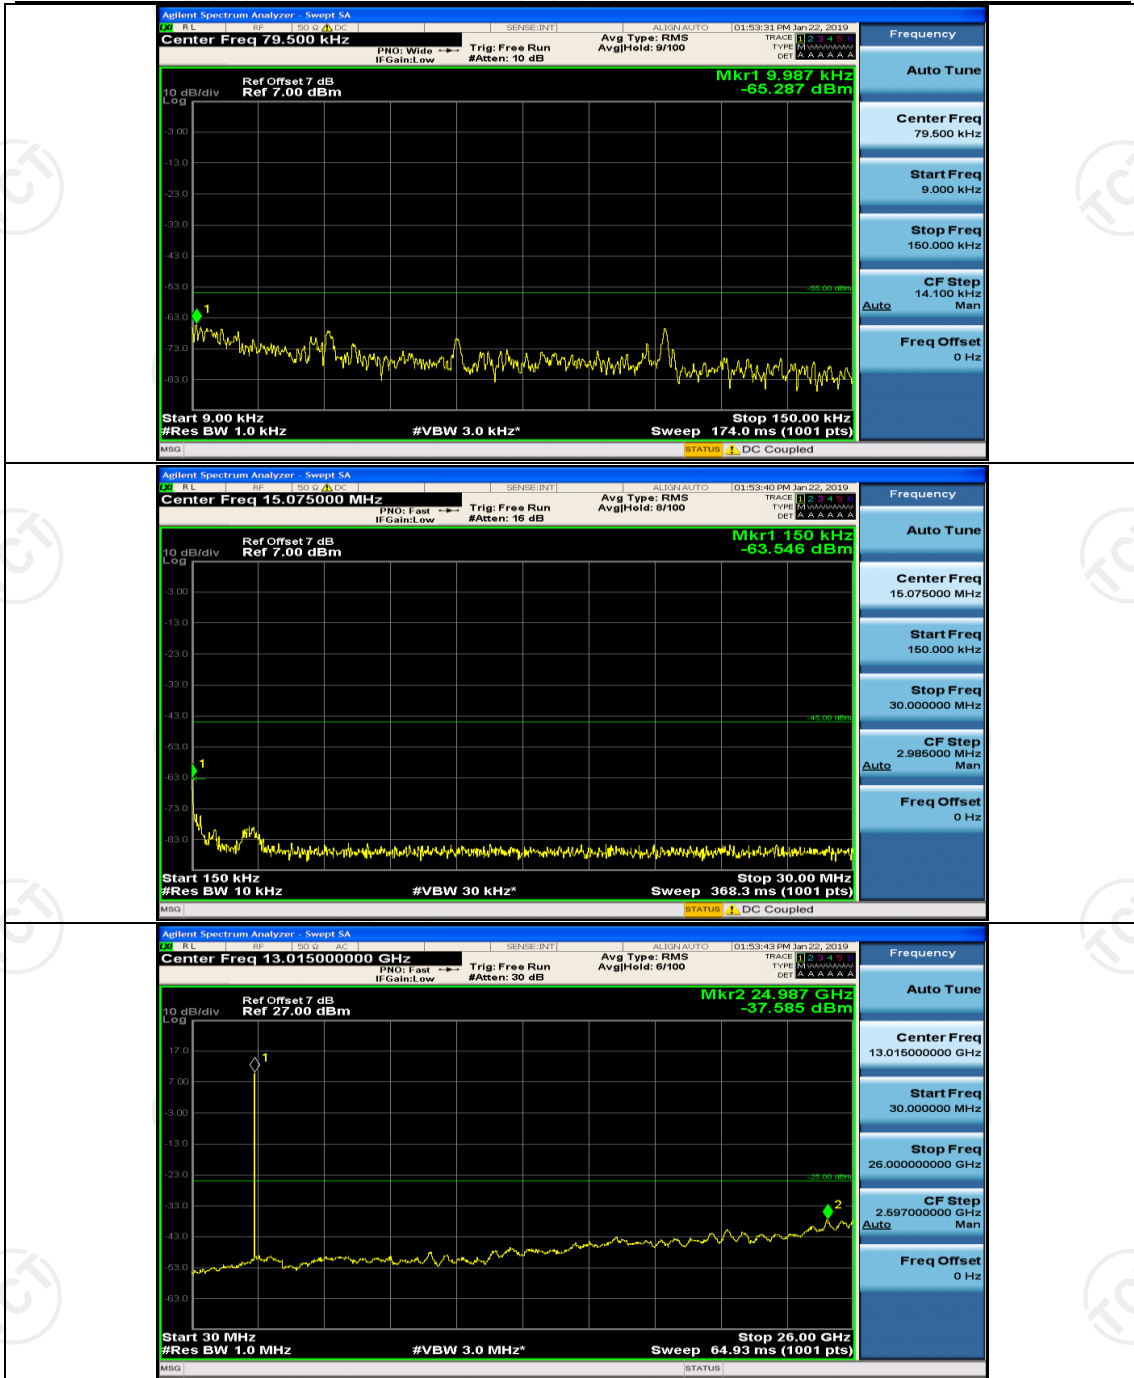

(Channel Bandwidth:20 MHz)_HCH_16QAM_100RB#0

Appendix E: Conducted Spurious Emission

Test Graphs

Channel Bandwidth: 5 MHz

(Channel Bandwidth: 5 MHz)_MCH_QPSK_1RB#0

(Channel Bandwidth: 5 MHz)_MCH_QPSK_1RB#12