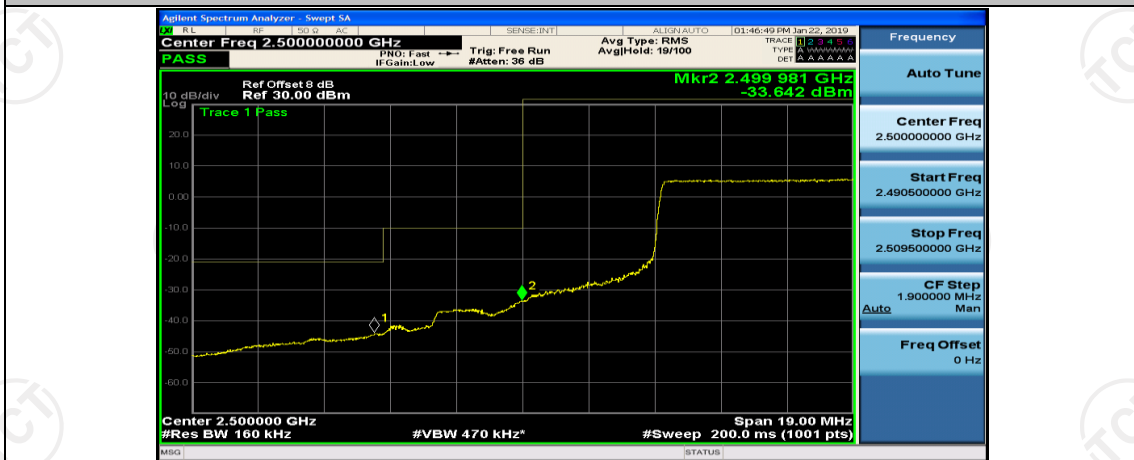

Channel Bandwidth: 15 MHz

(Channel Bandwidth:15 MHz)_LCH_QPSK_1RB#0

(Channel Bandwidth:15 MHz)_LCH_QPSK_1RB#37

(Channel Bandwidth:15 MHz)_LCH_QPSK_1RB#74

(Channel Bandwidth:15 MHz)_LCH_QPSK_37RB#0

(Channel Bandwidth:15 MHz)_LCH_QPSK_37RB#18

(Channel Bandwidth:15 MHz)_LCH_QPSK_37RB#38

(Channel Bandwidth:15 MHz)_LCH_QPSK_75RB#0

(Channel Bandwidth:15 MHz)_HCH_QPSK_1RB#0

(Channel Bandwidth:15 MHz)_HCH_QPSK_1RB#37

(Channel Bandwidth:15 MHz)_HCH_QPSK_1RB#74