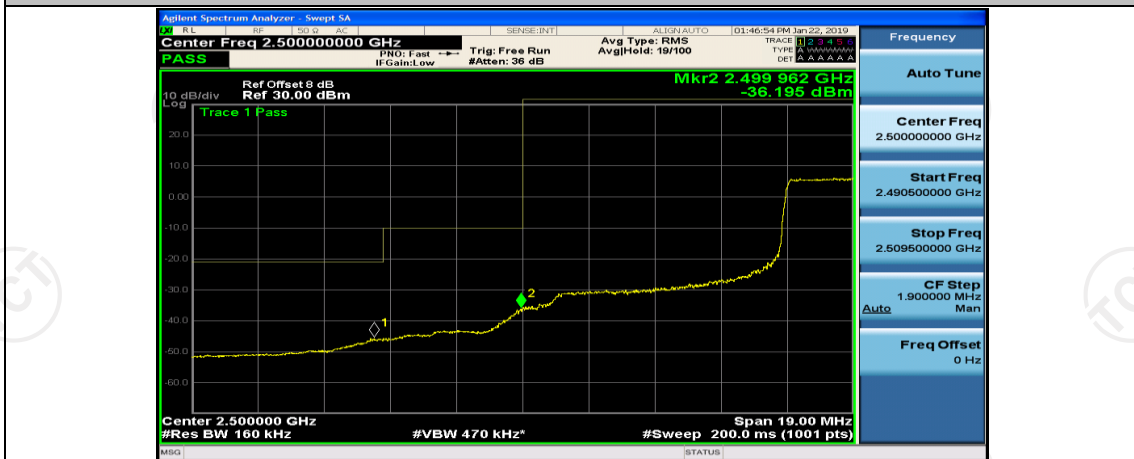

Channel Bandwidth: 15 MHz

(Channel Bandwidth:15 MHz)_LCH_QPSK_1RB#0

(Channel Bandwidth:15 MHz)_LCH_QPSK_1RB#37

(Channel Bandwidth:15 MHz)_LCH_QPSK_1RB#74

(Channel Bandwidth:15 MHz)_LCH_QPSK_37RB#0

(Channel Bandwidth:15 MHz)_LCH_QPSK_37RB#18

(Channel Bandwidth:15 MHz)_LCH_QPSK_37RB#38

(Channel Bandwidth:15 MHz)_LCH_QPSK_75RB#0

(Channel Bandwidth:15 MHz)_HCH_QPSK_1RB#0

(Channel Bandwidth:15 MHz)_HCH_QPSK_1RB#37

(Channel Bandwidth:15 MHz)_HCH_QPSK_1RB#74