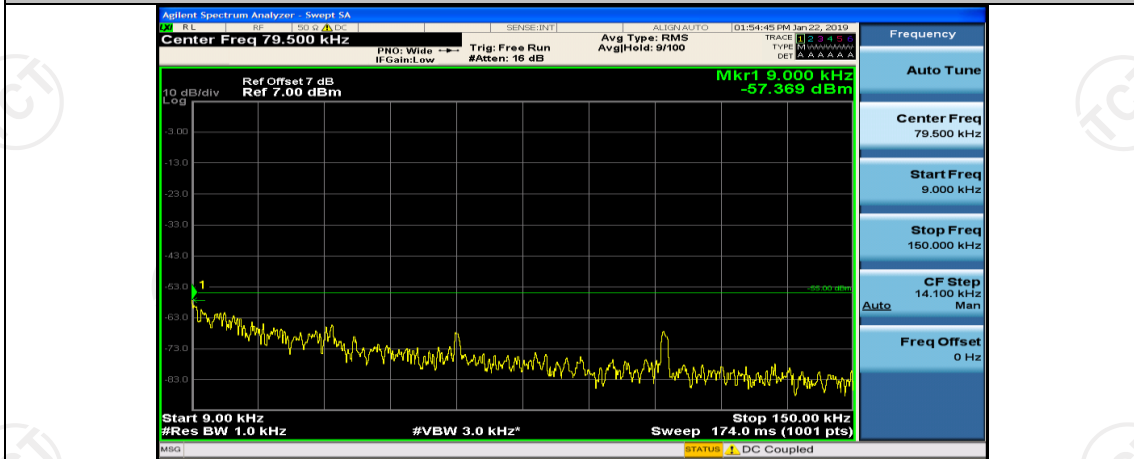

(Channel Bandwidth:20 MHz)_HCH_16QAM_100RB#0

Appendix E: Conducted Spurious Emission

Test Graphs

Channel Bandwidth: 5 MHz

(Channel Bandwidth: 5 MHz)_MCH_QPSK_1RB#0

(Channel Bandwidth: 5 MHz)_MCH_QPSK_1RB#12