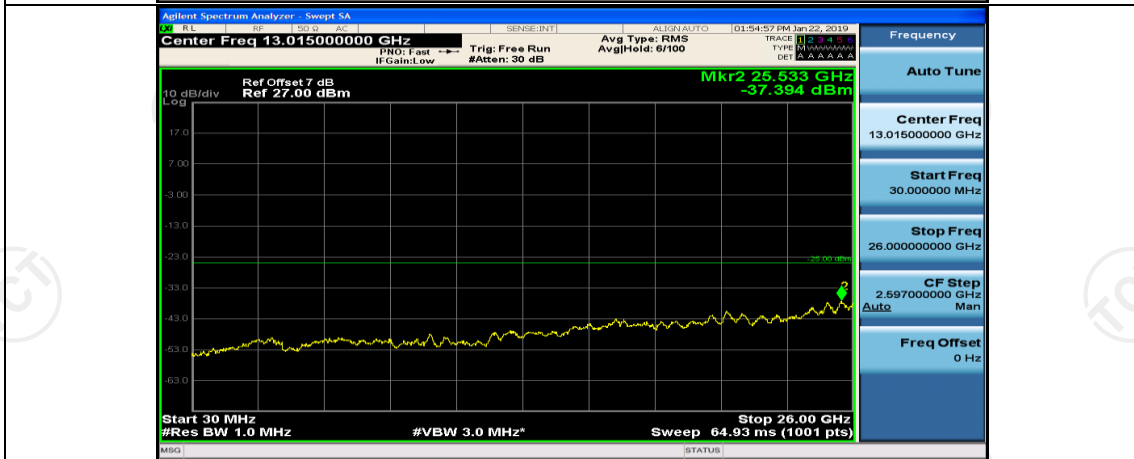

(Channel Bandwidth:20 MHz)_HCH_16QAM_100RB#0

Appendix E: Conducted Spurious Emission

Test Graphs

Channel Bandwidth: 5 MHz

(Channel Bandwidth: 5 MHz)_MCH_QPSK_1RB#0

(Channel Bandwidth: 5 MHz)_MCH_QPSK_1RB#12