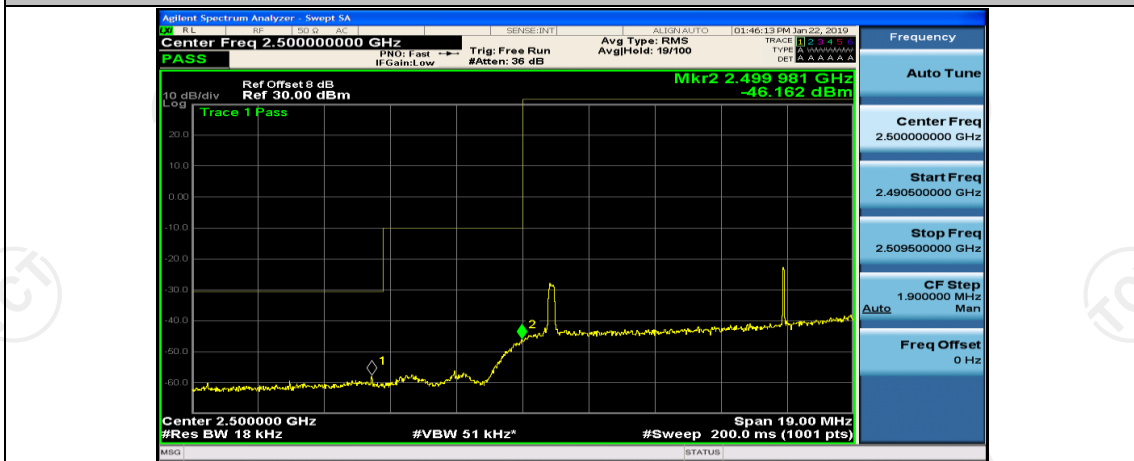

Channel Bandwidth: 15 MHz

(Channel Bandwidth:15 MHz)_LCH_QPSK_1RB#0

(Channel Bandwidth:15 MHz)_LCH_QPSK_1RB#37

(Channel Bandwidth:15 MHz)_LCH_QPSK_1RB#74

(Channel Bandwidth:15 MHz)_LCH_QPSK_37RB#0

(Channel Bandwidth:15 MHz)_LCH_QPSK_37RB#18

(Channel Bandwidth:15 MHz)_LCH_QPSK_37RB#38

(Channel Bandwidth:15 MHz)_LCH_QPSK_75RB#0

(Channel Bandwidth:15 MHz)_HCH_QPSK_1RB#0

(Channel Bandwidth:15 MHz)_HCH_QPSK_1RB#37

(Channel Bandwidth:15 MHz)_HCH_QPSK_1RB#74