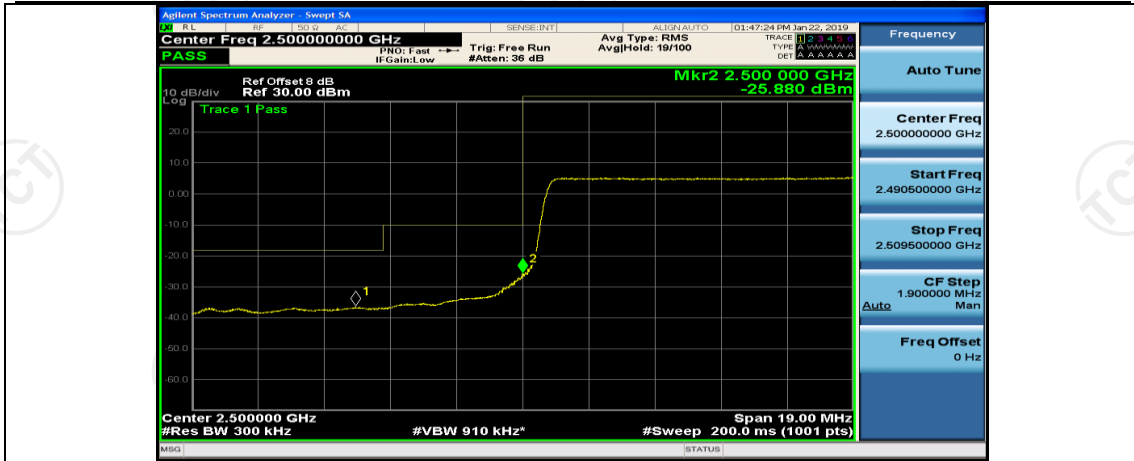

Channel Bandwidth: 15 MHz

(Channel Bandwidth:15 MHz)_LCH_QPSK_1RB#0

(Channel Bandwidth:15 MHz)_LCH_QPSK_1RB#37

(Channel Bandwidth:15 MHz)_LCH_QPSK_1RB#74

(Channel Bandwidth:15 MHz)_LCH_QPSK_37RB#0

(Channel Bandwidth:15 MHz)_LCH_QPSK_37RB#18

(Channel Bandwidth:15 MHz)_LCH_QPSK_37RB#38

(Channel Bandwidth:15 MHz)_LCH_QPSK_75RB#0

(Channel Bandwidth:15 MHz)_HCH_QPSK_1RB#0

(Channel Bandwidth:15 MHz)_HCH_QPSK_1RB#37

(Channel Bandwidth:15 MHz)_HCH_QPSK_1RB#74