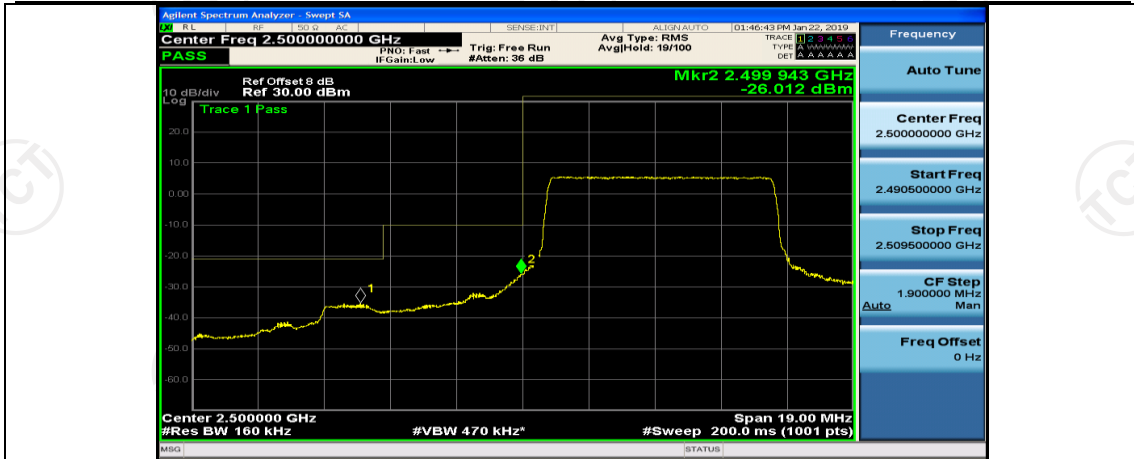

Channel Bandwidth: 15 MHz

(Channel Bandwidth:15 MHz)_LCH_QPSK_1RB#0

(Channel Bandwidth:15 MHz)_LCH_QPSK_1RB#37

(Channel Bandwidth:15 MHz)_LCH_QPSK_1RB#74

(Channel Bandwidth:15 MHz)_LCH_QPSK_37RB#0

(Channel Bandwidth:15 MHz)_LCH_QPSK_37RB#18

(Channel Bandwidth:15 MHz)_LCH_QPSK_37RB#38

(Channel Bandwidth:15 MHz)_LCH_QPSK_75RB#0

(Channel Bandwidth:15 MHz)_HCH_QPSK_1RB#0

(Channel Bandwidth:15 MHz)_HCH_QPSK_1RB#37

(Channel Bandwidth:15 MHz)_HCH_QPSK_1RB#74