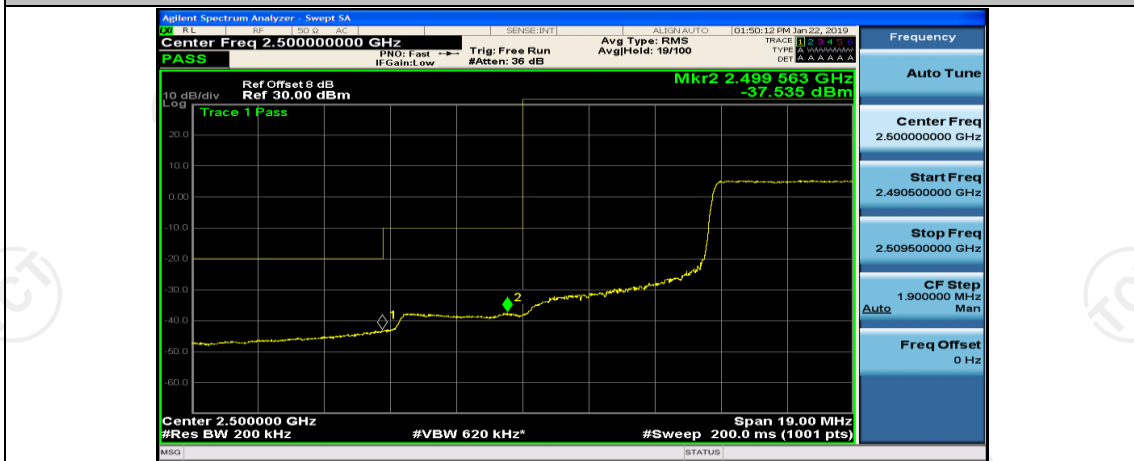

Channel Bandwidth: 20 MHz

(Channel Bandwidth:20 MHz)_LCH_QPSK_1RB#99

(Channel Bandwidth:20 MHz)_LCH_QPSK_50RB#0

(Channel Bandwidth:20 MHz)_LCH_QPSK_50RB#25

(Channel Bandwidth:20 MHz)_LCH_QPSK_50RB#50

(Channel Bandwidth:20 MHz)_LCH_QPSK_100RB#0