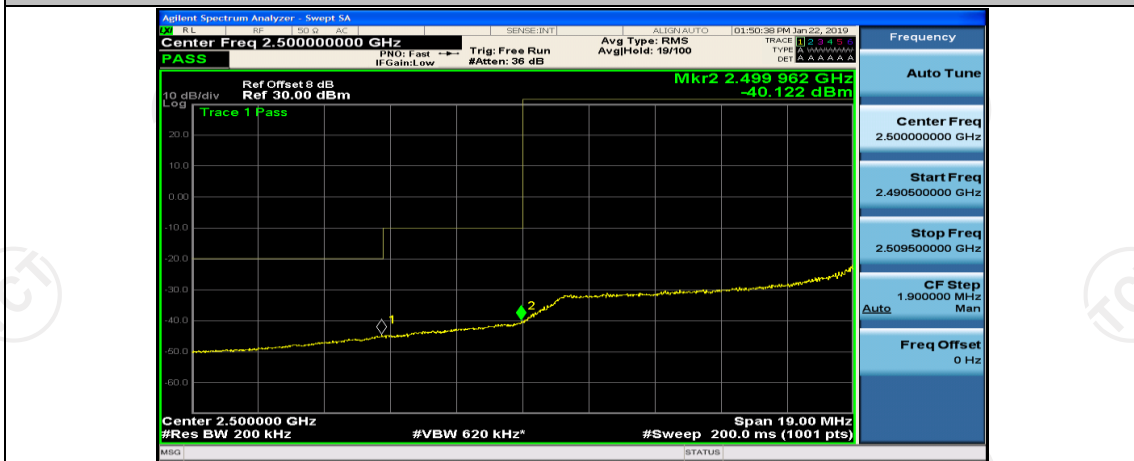

(Channel Bandwidth:20 MHz)_LCH_16QAM_50RB#50

(Channel Bandwidth:20 MHz)_LCH_16QAM_100RB#0