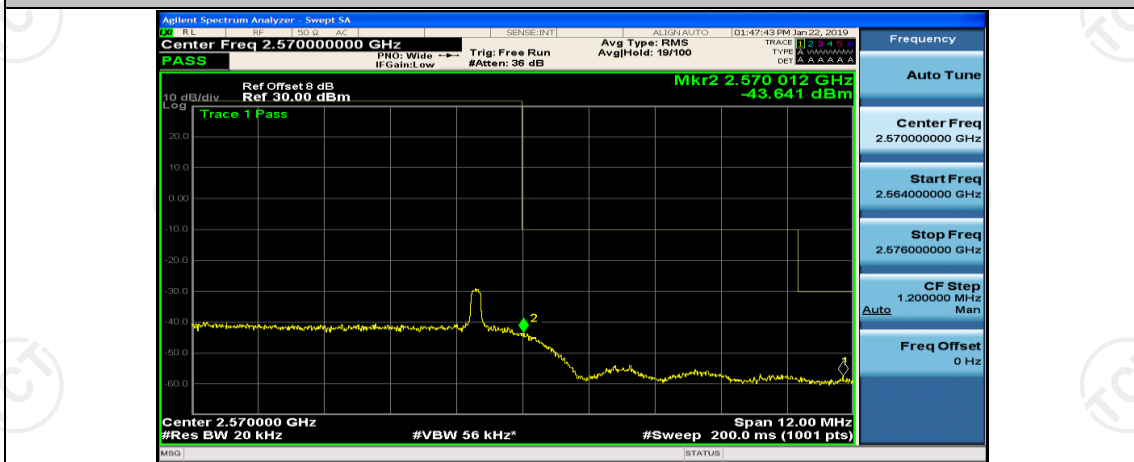

Channel Bandwidth: 15 MHz

(Channel Bandwidth:15 MHz)_LCH_QPSK_1RB#0

(Channel Bandwidth:15 MHz)_LCH_QPSK_1RB#37

(Channel Bandwidth:15 MHz)_LCH_QPSK_1RB#74

(Channel Bandwidth:15 MHz)_LCH_QPSK_37RB#0

(Channel Bandwidth:15 MHz)_LCH_QPSK_37RB#18

(Channel Bandwidth:15 MHz)_LCH_QPSK_37RB#38

(Channel Bandwidth:15 MHz)_LCH_QPSK_75RB#0

(Channel Bandwidth:15 MHz)_HCH_QPSK_1RB#0

(Channel Bandwidth:15 MHz)_HCH_QPSK_1RB#37

(Channel Bandwidth:15 MHz)_HCH_QPSK_1RB#74