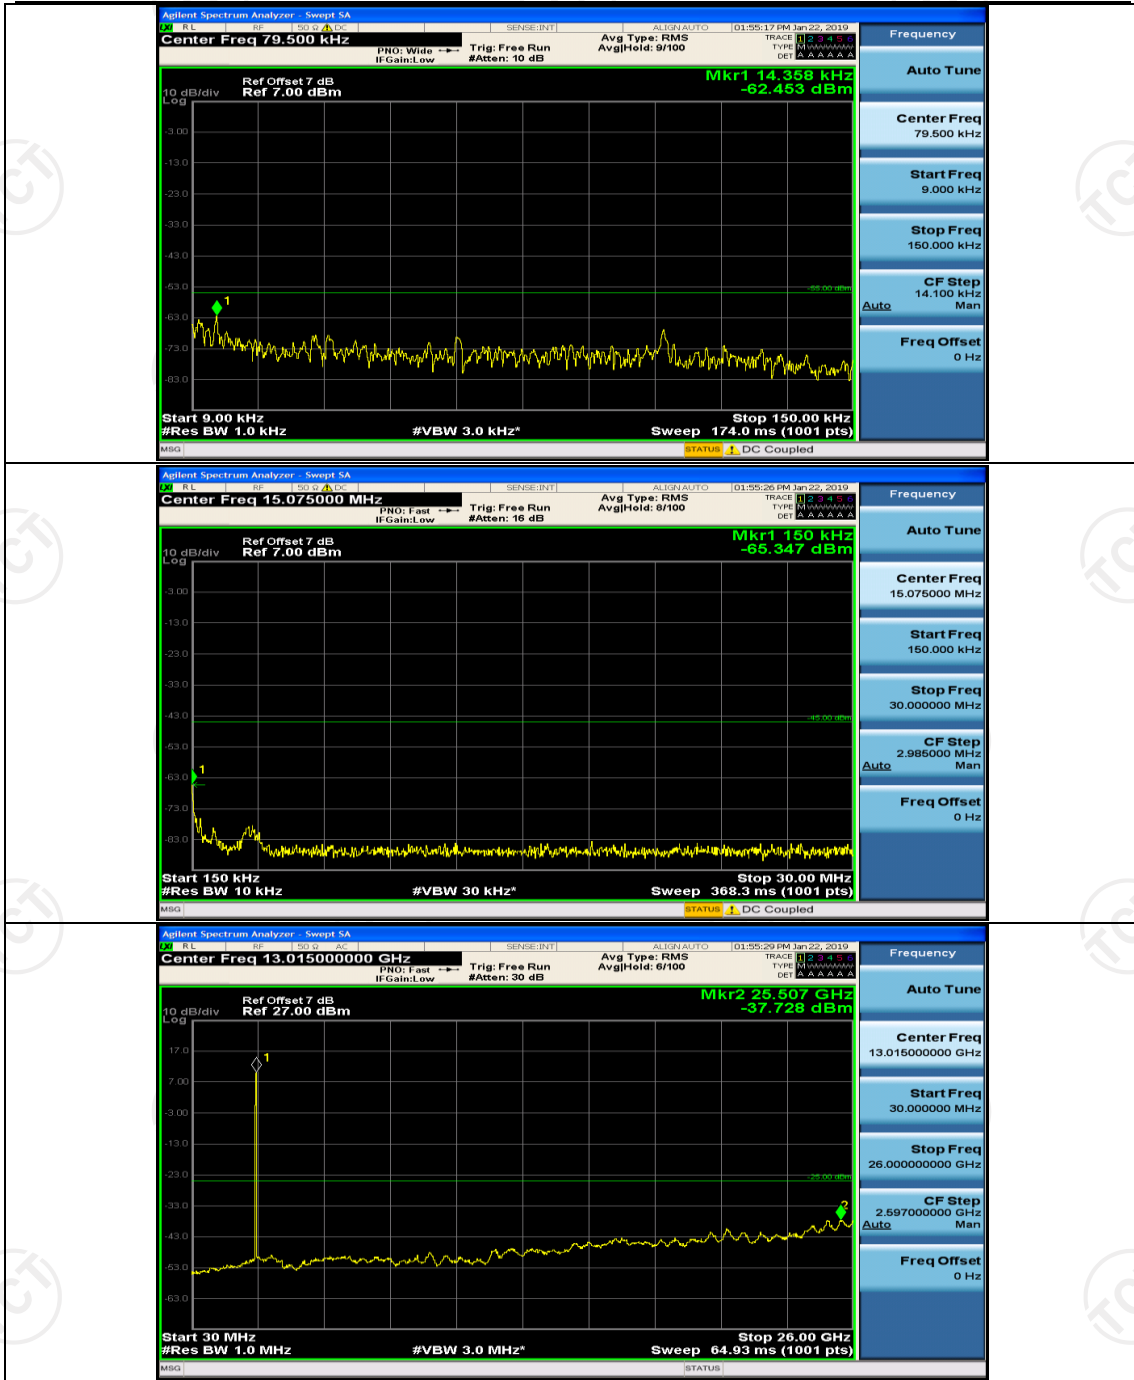

(Channel Bandwidth:20 MHz)_HCH_16QAM_100RB#0

Appendix E: Conducted Spurious Emission

Test Graphs

Channel Bandwidth: 5 MHz

(Channel Bandwidth: 5 MHz)_MCH_QPSK_1RB#0

(Channel Bandwidth: 5 MHz)_MCH_QPSK_1RB#12