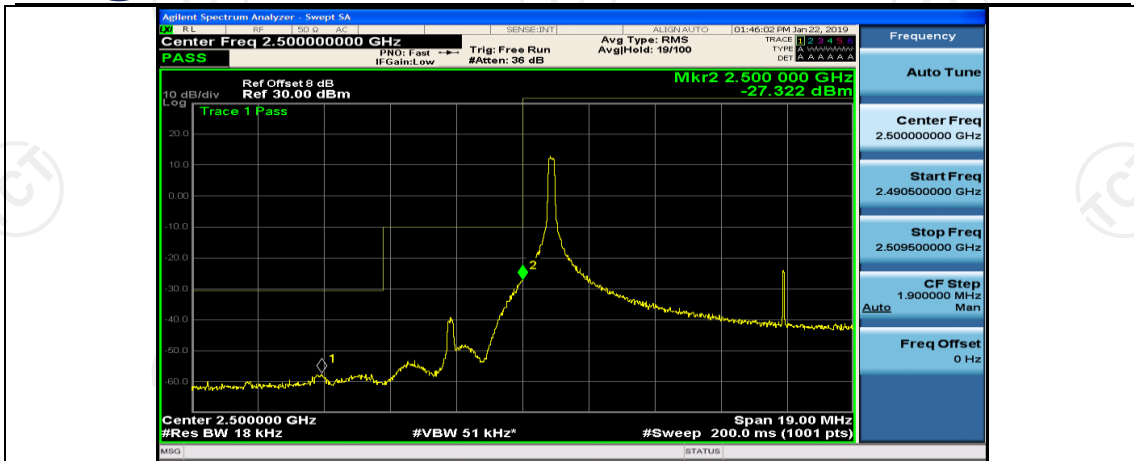

Channel Bandwidth: 15 MHz

(Channel Bandwidth:15 MHz)_LCH_QPSK_1RB#0

(Channel Bandwidth:15 MHz)_LCH_QPSK_1RB#37

(Channel Bandwidth:15 MHz)_LCH_QPSK_1RB#74

(Channel Bandwidth:15 MHz)_LCH_QPSK_37RB#0

(Channel Bandwidth:15 MHz)_LCH_QPSK_37RB#18

(Channel Bandwidth:15 MHz)_LCH_QPSK_37RB#38

(Channel Bandwidth:15 MHz)_LCH_QPSK_75RB#0

(Channel Bandwidth:15 MHz)_HCH_QPSK_1RB#0

(Channel Bandwidth:15 MHz)_HCH_QPSK_1RB#37

(Channel Bandwidth:15 MHz)_HCH_QPSK_1RB#74