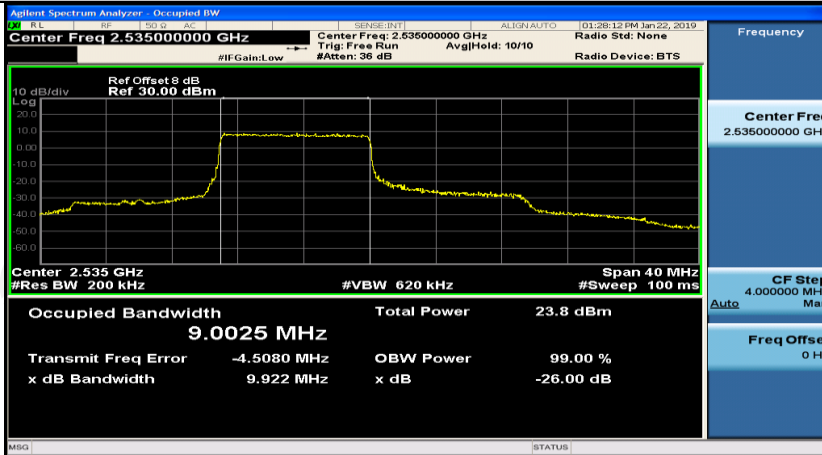

(Channel Bandwidth:15 MHz)_HCH_16QAM_37RB#18

(Channel Bandwidth:15 MHz)_HCH_16QAM_37RB#38

Channel Bandwidth: 20 MHz

(Channel Bandwidth:20 MHz)_MCH_QPSK_1RB#0

(Channel Bandwidth:20 MHz)_MCH_QPSK_1RB#50

(Channel Bandwidth:20 MHz)_MCH_QPSK_1RB#99

(Channel Bandwidth:20 MHz)_MCH_QPSK_50RB#0

(Channel Bandwidth:20 MHz)_MCH_QPSK_50RB#25

(Channel Bandwidth:20 MHz)_MCH_QPSK_50RB#50

(Channel Bandwidth:20 MHz)_MCH_QPSK_100RB#0

(Channel Bandwidth:20 MHz)_HCH_QPSK_1RB#0