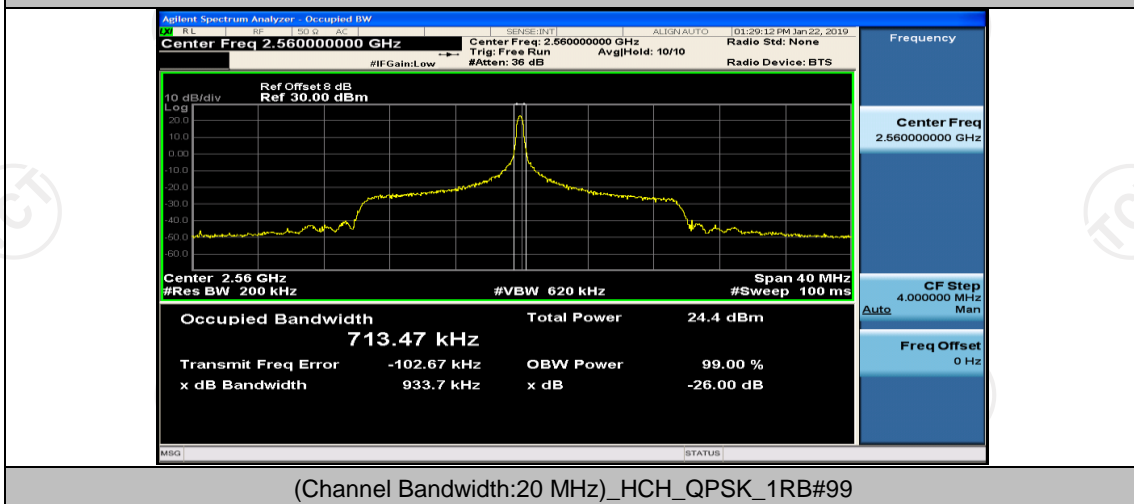

(Channel Bandwidth:20 MHz)_HCH_QPSK_1RB#50

(Channel Bandwidth:20 MHz)_HCH_QPSK_1RB#99