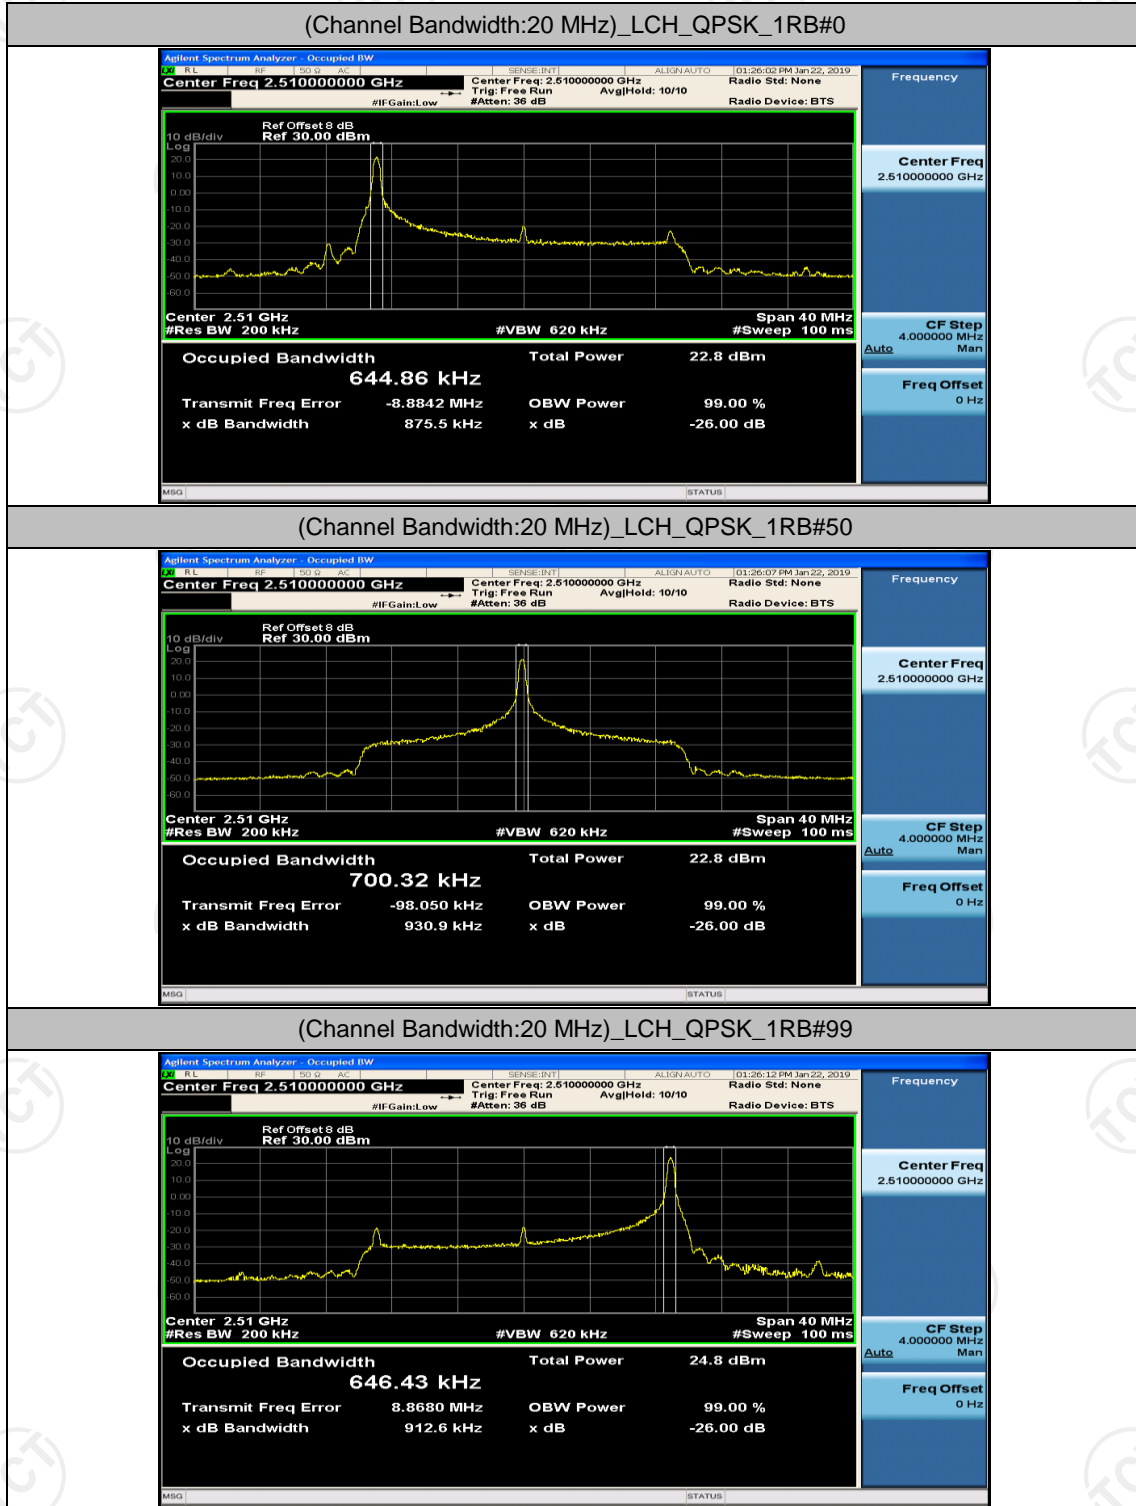

(Channel Bandwidth:15 MHz)_MCH_16QAM_75RB#0

(Channel Bandwidth:15 MHz)_HCH_16QAM_1RB#0

(Channel Bandwidth:15 MHz)_HCH_16QAM_1RB#37

(Channel Bandwidth:15 MHz)_HCH_16QAM_1RB#74

(Channel Bandwidth:15 MHz)_HCH_16QAM_37RB#0

(Channel Bandwidth:15 MHz)_HCH_16QAM_37RB#18

(Channel Bandwidth:15 MHz)_HCH_16QAM_37RB#38

Channel Bandwidth: 20 MHz

(Channel Bandwidth:20 MHz)_MCH_QPSK_1RB#0

(Channel Bandwidth:20 MHz)_MCH_QPSK_1RB#50

(Channel Bandwidth:20 MHz)_MCH_QPSK_1RB#99