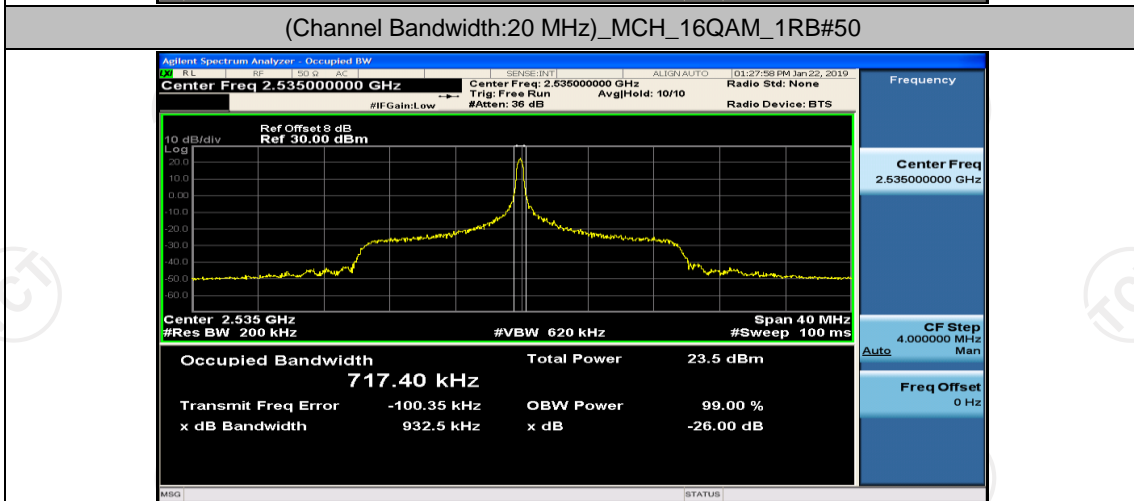

(Channel Bandwidth:20 MHz)_LCH_16QAM_50RB#25

(Channel Bandwidth:20 MHz)_LCH_16QAM_50RB#50

(Channel Bandwidth:20 MHz)_LCH_16QAM_100RB#0

(Channel Bandwidth:20 MHz)_MCH_16QAM_1RB#0

(Channel Bandwidth:20 MHz)_MCH_16QAM_1RB#50