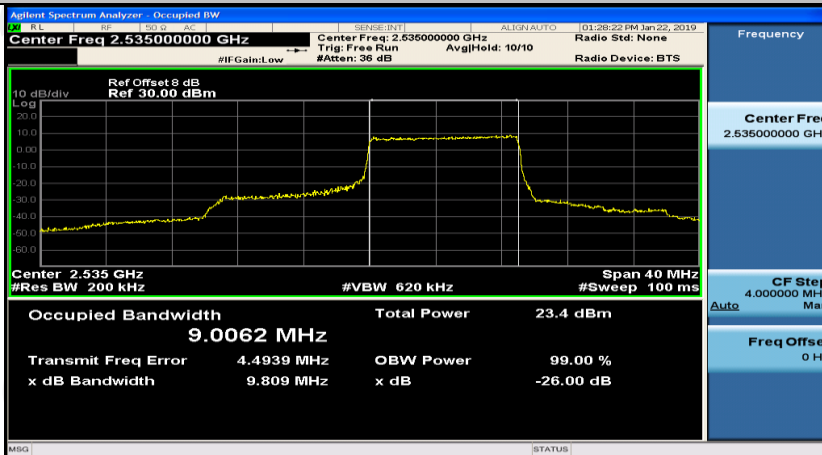

(Channel Bandwidth:15 MHz)_HCH_16QAM_37RB#18

(Channel Bandwidth:15 MHz)_HCH_16QAM_37RB#38

Channel Bandwidth: 20 MHz

(Channel Bandwidth:20 MHz)_MCH_QPSK_1RB#0

(Channel Bandwidth:20 MHz)_MCH_QPSK_1RB#50

(Channel Bandwidth:20 MHz)_MCH_QPSK_1RB#99

(Channel Bandwidth:20 MHz)_MCH_QPSK_50RB#0

(Channel Bandwidth:20 MHz)_MCH_QPSK_50RB#25

(Channel Bandwidth:20 MHz)_MCH_QPSK_50RB#50

(Channel Bandwidth:20 MHz)_MCH_QPSK_100RB#0

(Channel Bandwidth:20 MHz)_HCH_QPSK_1RB#0