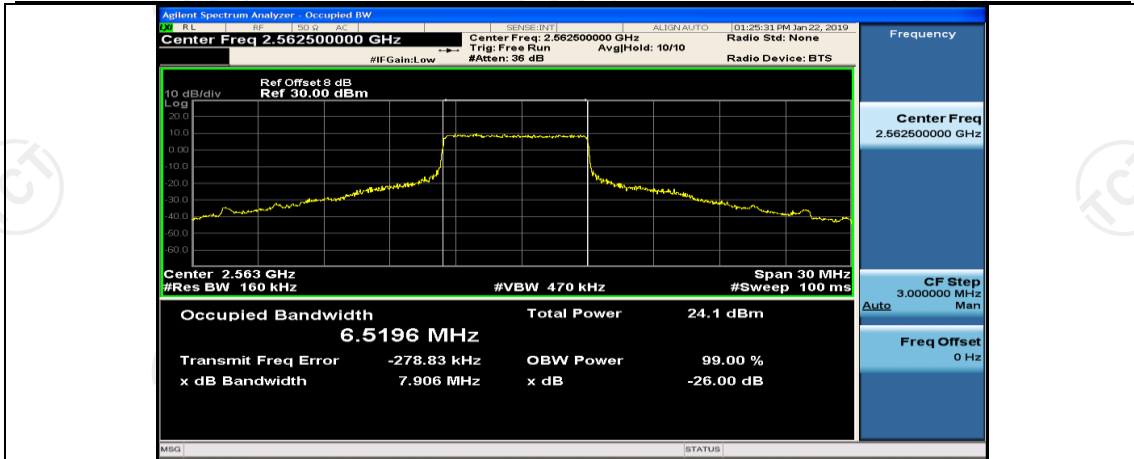

(Channel Bandwidth:15 MHz)_MCH_16QAM_75RB#0

(Channel Bandwidth:15 MHz)_HCH_16QAM_1RB#0

(Channel Bandwidth:15 MHz)_HCH_16QAM_1RB#37

(Channel Bandwidth:15 MHz)_HCH_16QAM_1RB#74

(Channel Bandwidth:15 MHz)_HCH_16QAM_37RB#0

(Channel Bandwidth:15 MHz)_HCH_16QAM_37RB#18

(Channel Bandwidth:15 MHz)_HCH_16QAM_37RB#38

Channel Bandwidth: 20 MHz

(Channel Bandwidth:20 MHz)_MCH_QPSK_1RB#0

(Channel Bandwidth:20 MHz)_MCH_QPSK_1RB#50

(Channel Bandwidth:20 MHz)_MCH_QPSK_1RB#99