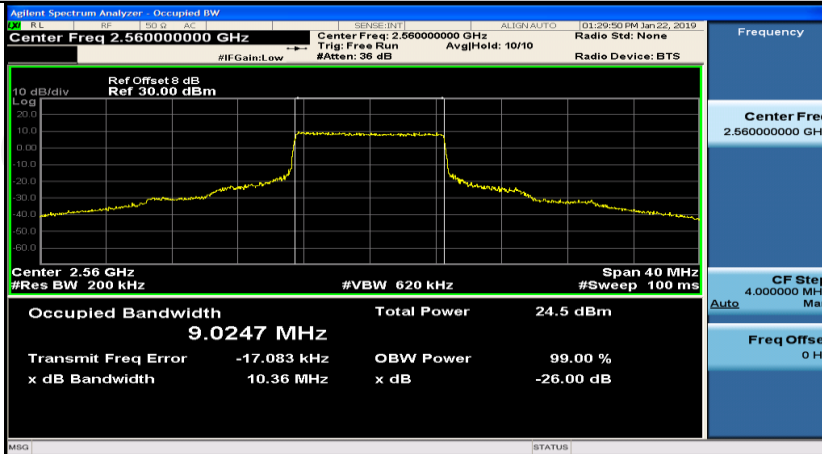

(Channel Bandwidth:20 MHz)_HCH_QPSK_1RB#50

(Channel Bandwidth:20 MHz)_HCH_QPSK_1RB#99

(Channel Bandwidth:20 MHz)_HCH_QPSK_50RB#0

(Channel Bandwidth:20 MHz)_HCH_QPSK_50RB#25

(Channel Bandwidth:20 MHz)_HCH_QPSK_50RB#50