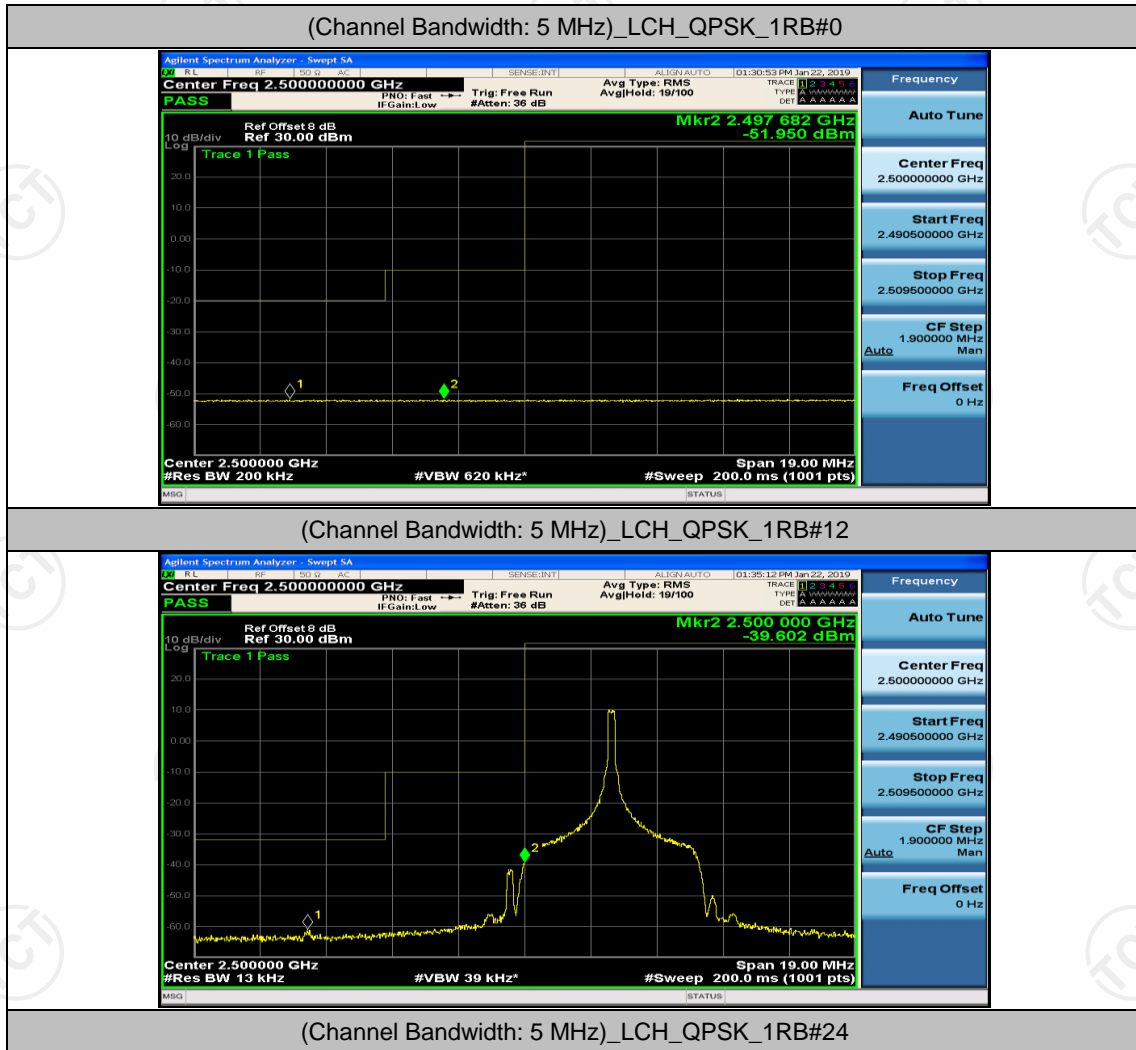

(Channel Bandwidth:20 MHz)_HCH_16QAM_50RB#25

(Channel Bandwidth:20 MHz)_HCH_16QAM_50RB#50

(Channel Bandwidth:20 MHz)_HCH_16QAM_100RB#0

Appendix D: Band Edge

Test Graphs

Channel Bandwidth: 5 MHz

(Channel Bandwidth: 5 MHz)_LCH_QPSK_12RB#0