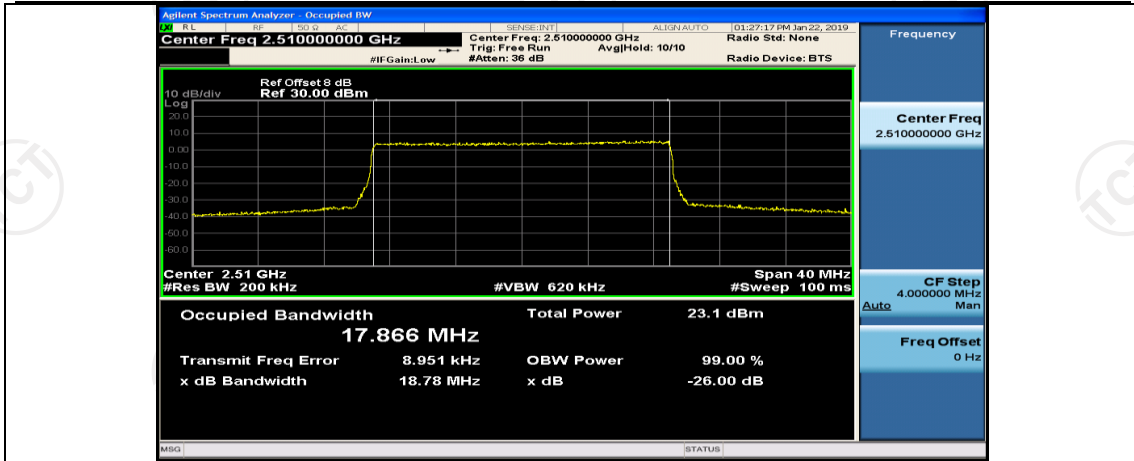

(Channel Bandwidth:15 MHz)_HCH_16QAM_37RB#18

(Channel Bandwidth:15 MHz)_HCH_16QAM_37RB#38

Channel Bandwidth: 20 MHz

(Channel Bandwidth:20 MHz)_MCH_QPSK_1RB#0

(Channel Bandwidth:20 MHz)_MCH_QPSK_1RB#50

(Channel Bandwidth:20 MHz)_MCH_QPSK_1RB#99

(Channel Bandwidth:20 MHz)_MCH_QPSK_50RB#0

(Channel Bandwidth:20 MHz)_MCH_QPSK_50RB#25

(Channel Bandwidth:20 MHz)_MCH_QPSK_50RB#50

(Channel Bandwidth:20 MHz)_MCH_QPSK_100RB#0

(Channel Bandwidth:20 MHz)_HCH_QPSK_1RB#0