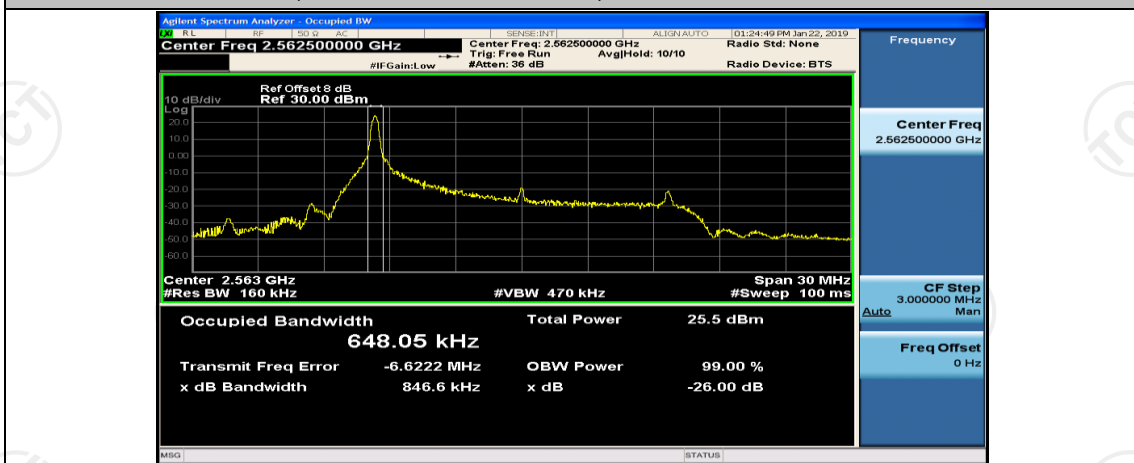

(Channel Bandwidth:15 MHz)_MCH_16QAM_75RB#0

(Channel Bandwidth:15 MHz)_HCH_16QAM_1RB#0

(Channel Bandwidth:15 MHz)_HCH_16QAM_1RB#37

(Channel Bandwidth:15 MHz)_HCH_16QAM_1RB#74

(Channel Bandwidth:15 MHz)_HCH_16QAM_37RB#0

(Channel Bandwidth:15 MHz)_HCH_16QAM_37RB#18

(Channel Bandwidth:15 MHz)_HCH_16QAM_37RB#38

Channel Bandwidth: 20 MHz

(Channel Bandwidth:20 MHz)_MCH_QPSK_1RB#0

(Channel Bandwidth:20 MHz)_MCH_QPSK_1RB#50

(Channel Bandwidth:20 MHz)_MCH_QPSK_1RB#99