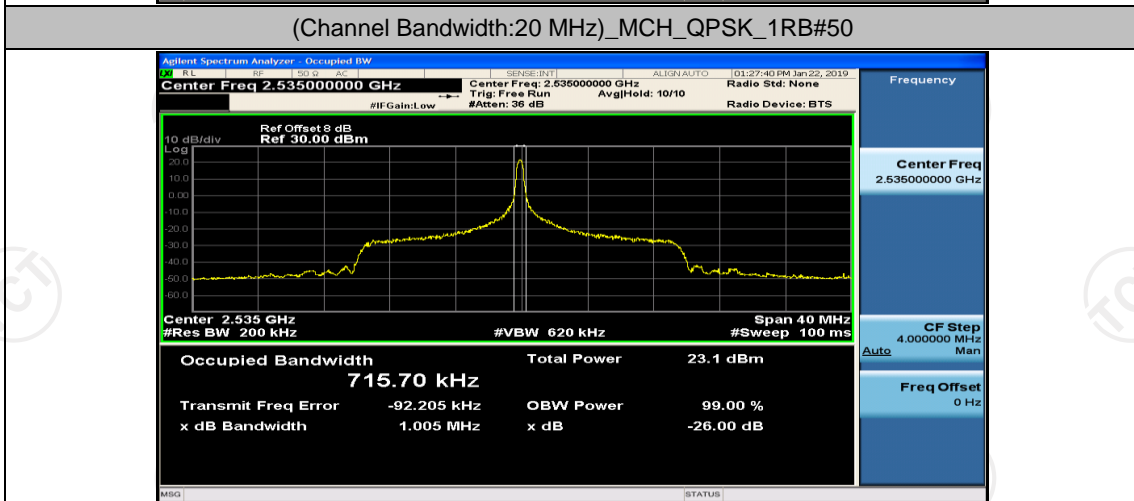

(Channel Bandwidth:15 MHz)_HCH_16QAM_37RB#18

(Channel Bandwidth:15 MHz)_HCH_16QAM_37RB#38

Channel Bandwidth: 20 MHz

(Channel Bandwidth:20 MHz)_MCH_QPSK_1RB#0

(Channel Bandwidth:20 MHz)_MCH_QPSK_1RB#50

(Channel Bandwidth:20 MHz)_MCH_QPSK_1RB#99

(Channel Bandwidth:20 MHz)_MCH_QPSK_50RB#0

(Channel Bandwidth:20 MHz)_MCH_QPSK_50RB#25

(Channel Bandwidth:20 MHz)_MCH_QPSK_50RB#50

(Channel Bandwidth:20 MHz)_MCH_QPSK_100RB#0

(Channel Bandwidth:20 MHz)_HCH_QPSK_1RB#0