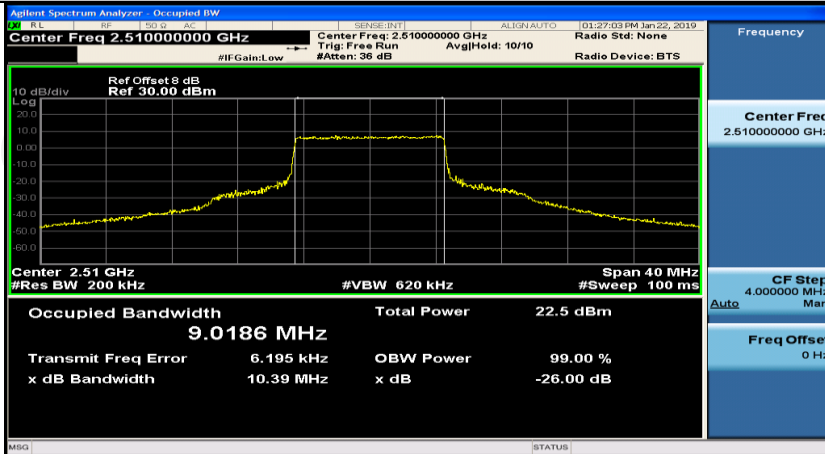

(Channel Bandwidth:20 MHz)_LCH_16QAM_50RB#25