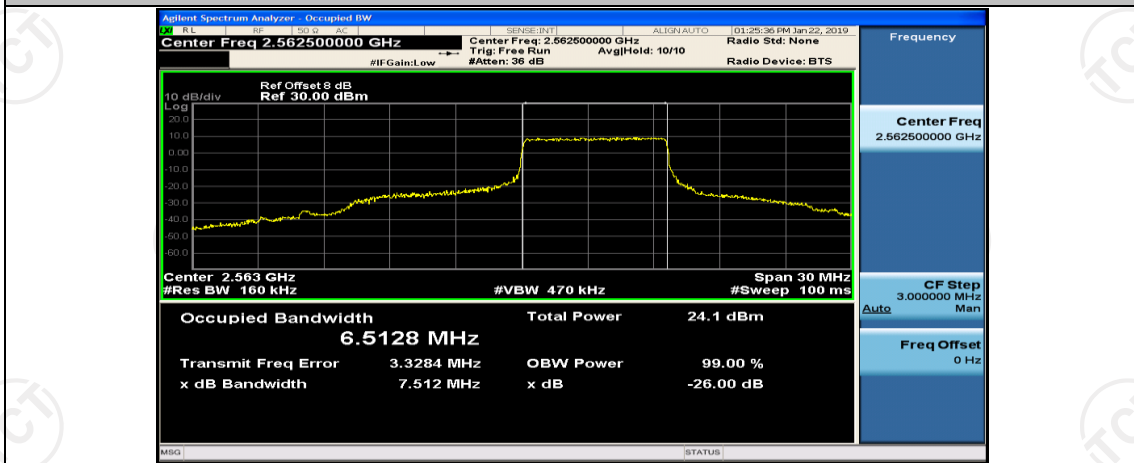

(Channel Bandwidth:15 MHz)_MCH_16QAM_75RB#0

(Channel Bandwidth:15 MHz)_HCH_16QAM_1RB#0

(Channel Bandwidth:15 MHz)_HCH_16QAM_1RB#37

(Channel Bandwidth:15 MHz)_HCH_16QAM_1RB#74

(Channel Bandwidth:15 MHz)_HCH_16QAM_37RB#0

(Channel Bandwidth:15 MHz)_HCH_16QAM_37RB#18

(Channel Bandwidth:15 MHz)_HCH_16QAM_37RB#38

Channel Bandwidth: 20 MHz

(Channel Bandwidth:20 MHz)_MCH_QPSK_1RB#0

(Channel Bandwidth:20 MHz)_MCH_QPSK_1RB#50

(Channel Bandwidth:20 MHz)_MCH_QPSK_1RB#99