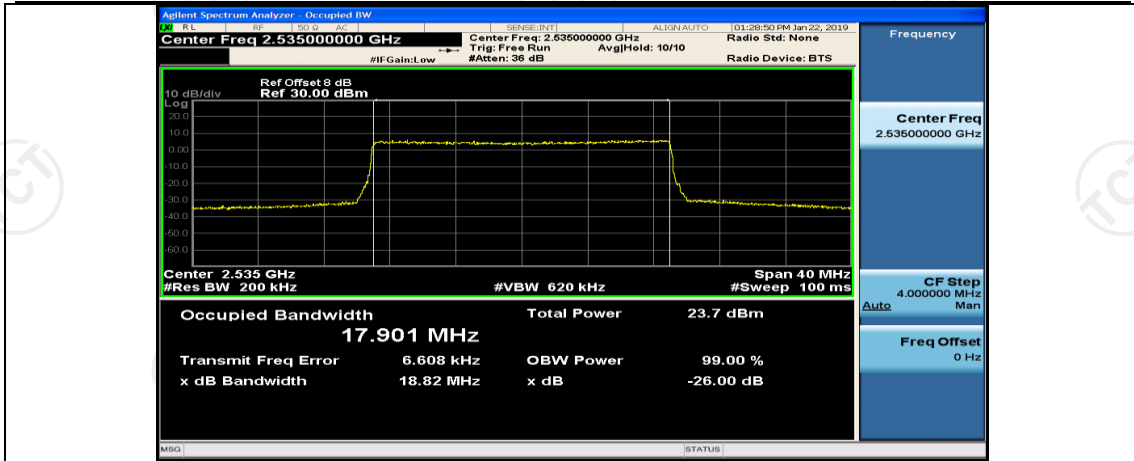

(Channel Bandwidth:20 MHz)_MCH_QPSK_50RB#0

(Channel Bandwidth:20 MHz)_MCH_QPSK_50RB#25

(Channel Bandwidth:20 MHz)_MCH_QPSK_50RB#50

(Channel Bandwidth:20 MHz)_MCH_QPSK_100RB#0

(Channel Bandwidth:20 MHz)_HCH_QPSK_1RB#0