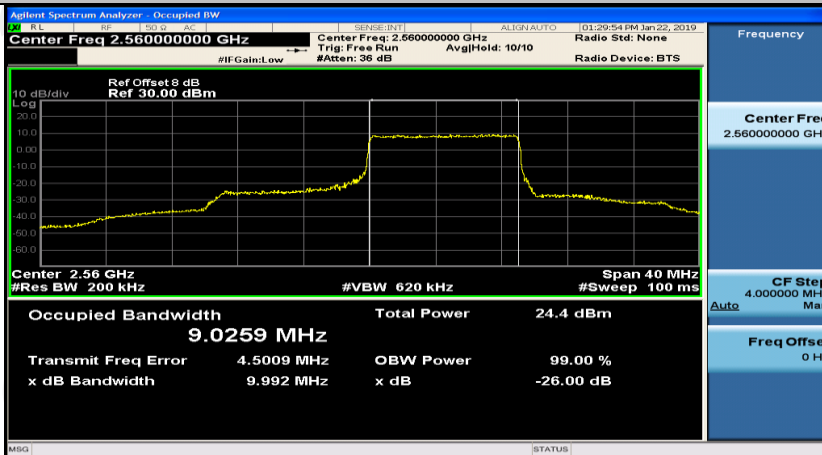

(Channel Bandwidth:20 MHz)_HCH_QPSK_1RB#50

(Channel Bandwidth:20 MHz)_HCH_QPSK_1RB#99

(Channel Bandwidth:20 MHz)_HCH_QPSK_50RB#0

(Channel Bandwidth:20 MHz)_HCH_QPSK_50RB#25

(Channel Bandwidth:20 MHz)_HCH_QPSK_50RB#50