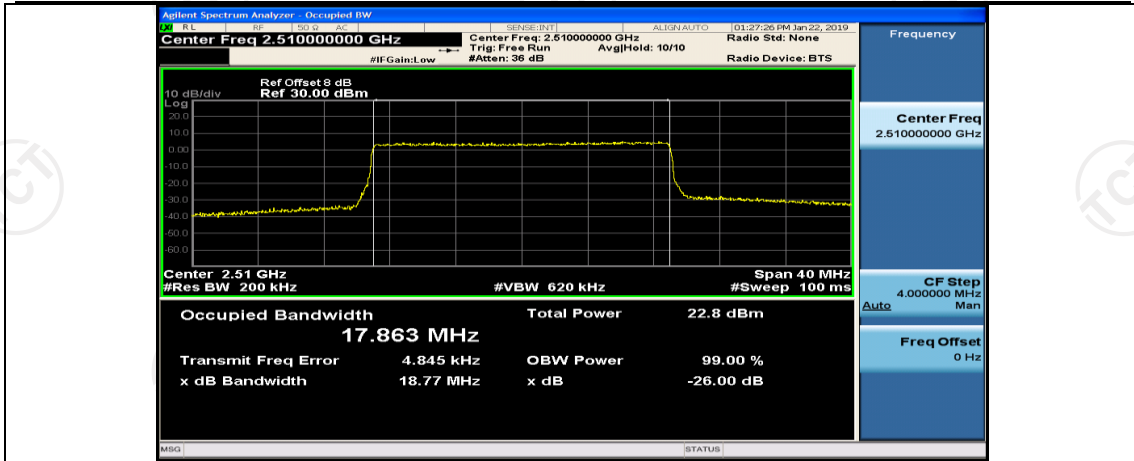

(Channel Bandwidth:20 MHz)_LCH_16QAM_100RB#0

(Channel Bandwidth:20 MHz)_MCH_16QAM_1RB#0