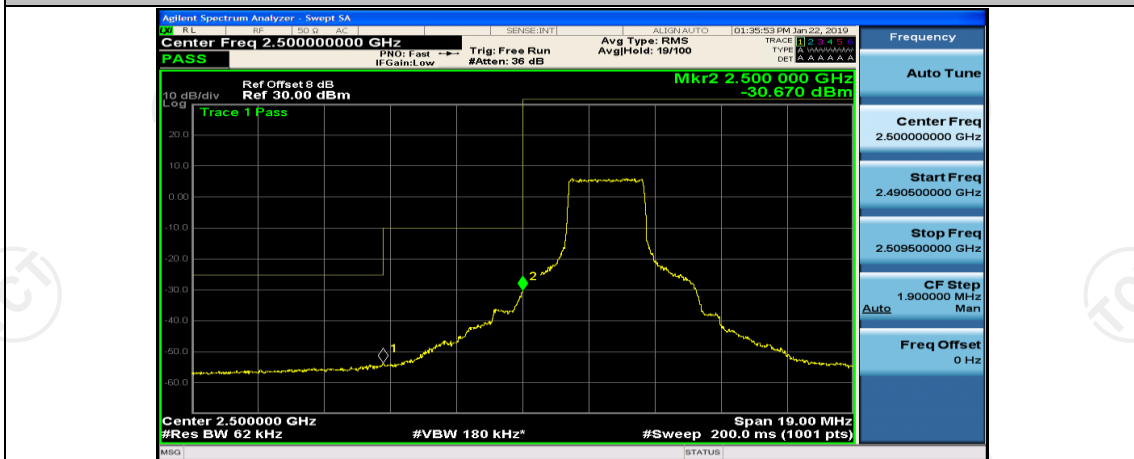

(Channel Bandwidth: 5 MHz)_LCH_QPSK_12RB#6