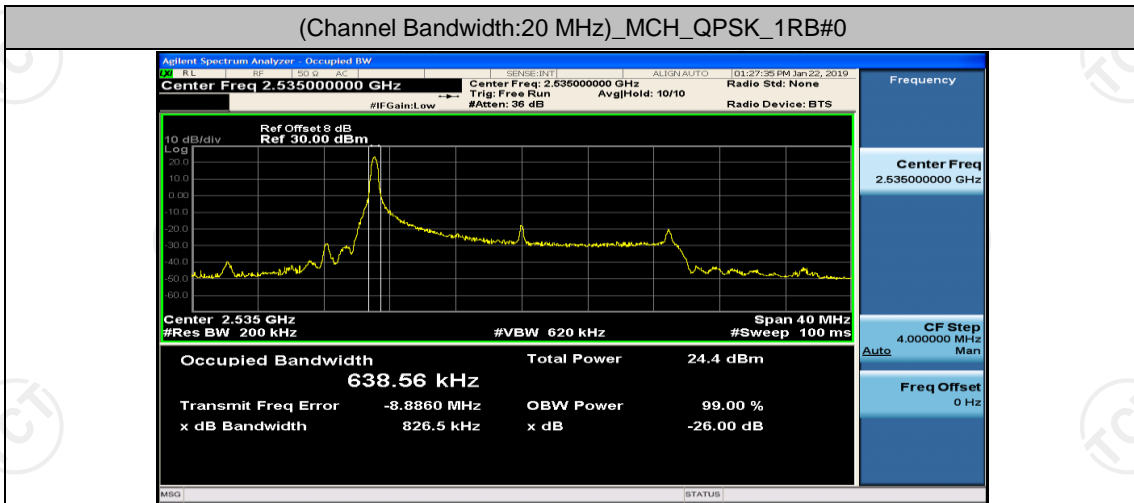

(Channel Bandwidth:15 MHz)_HCH_16QAM_37RB#18

(Channel Bandwidth:15 MHz)_HCH_16QAM_37RB#38

Channel Bandwidth: 20 MHz

(Channel Bandwidth:20 MHz)_MCH_QPSK_1RB#0

(Channel Bandwidth:20 MHz)_MCH_QPSK_1RB#50

(Channel Bandwidth:20 MHz)_MCH_QPSK_1RB#99

(Channel Bandwidth:20 MHz)_MCH_QPSK_50RB#0

(Channel Bandwidth:20 MHz)_MCH_QPSK_50RB#25

(Channel Bandwidth:20 MHz)_MCH_QPSK_50RB#50

(Channel Bandwidth:20 MHz)_MCH_QPSK_100RB#0

(Channel Bandwidth:20 MHz)_HCH_QPSK_1RB#0