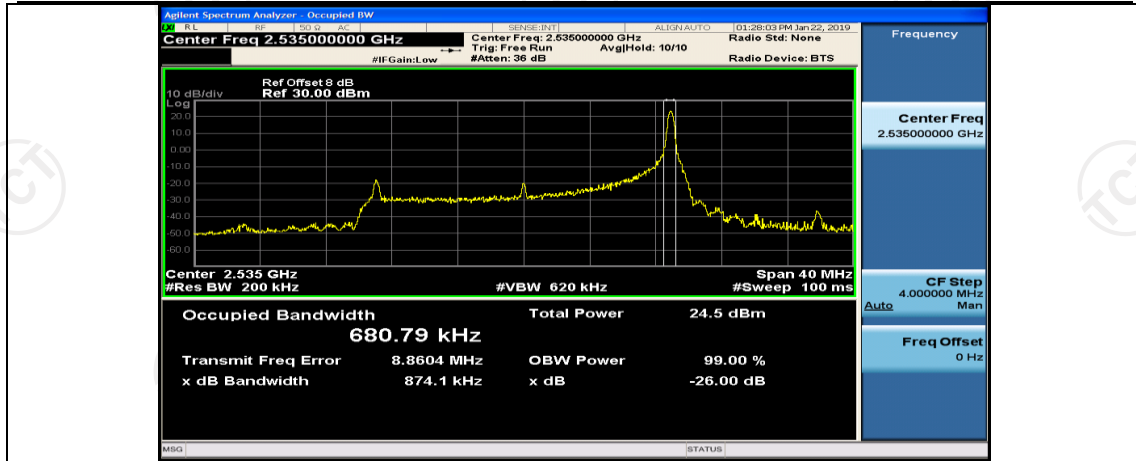

(Channel Bandwidth:20 MHz)_MCH_16QAM_1RB#50

(Channel Bandwidth:20 MHz)_MCH_16QAM_1RB#99