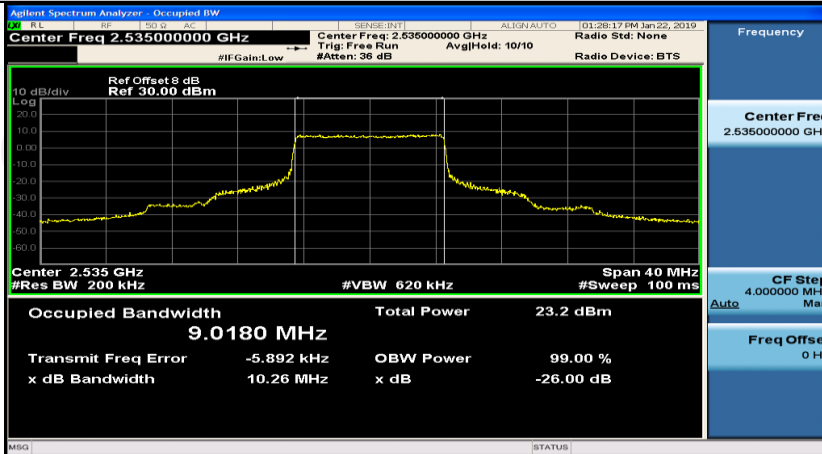

(Channel Bandwidth:15 MHz)_HCH_16QAM_37RB#18

(Channel Bandwidth:15 MHz)_HCH_16QAM_37RB#38

Channel Bandwidth: 20 MHz

(Channel Bandwidth:20 MHz)_MCH_QPSK_1RB#0

(Channel Bandwidth:20 MHz)_MCH_QPSK_1RB#50

(Channel Bandwidth:20 MHz)_MCH_QPSK_1RB#99

(Channel Bandwidth:20 MHz)_MCH_QPSK_50RB#0

(Channel Bandwidth:20 MHz)_MCH_QPSK_50RB#25

(Channel Bandwidth:20 MHz)_MCH_QPSK_50RB#50

(Channel Bandwidth:20 MHz)_MCH_QPSK_100RB#0

(Channel Bandwidth:20 MHz)_HCH_QPSK_1RB#0