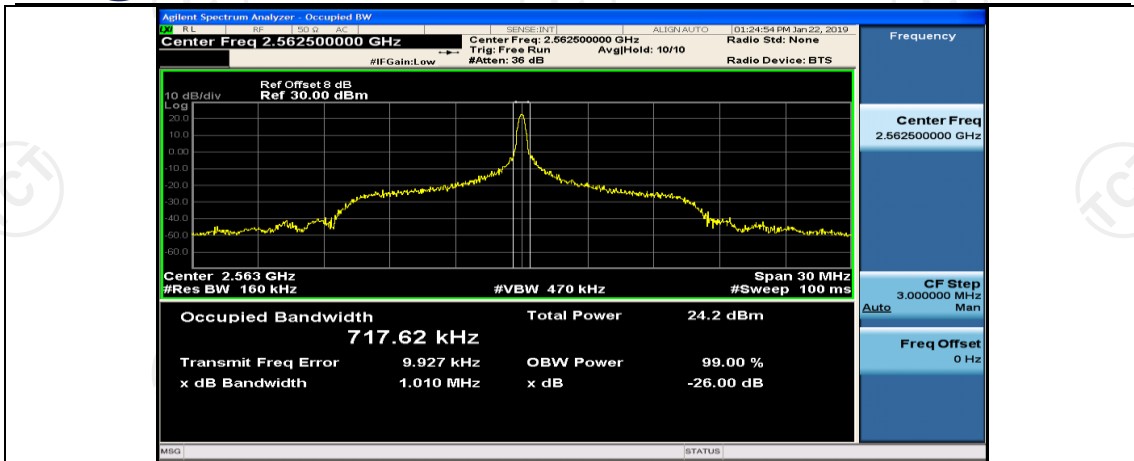

(Channel Bandwidth:15 MHz)_MCH_16QAM_75RB#0

(Channel Bandwidth:15 MHz)_HCH_16QAM_1RB#0

(Channel Bandwidth:15 MHz)_HCH_16QAM_1RB#37

(Channel Bandwidth:15 MHz)_HCH_16QAM_1RB#74

(Channel Bandwidth:15 MHz)_HCH_16QAM_37RB#0

(Channel Bandwidth:15 MHz)_HCH_16QAM_37RB#18

(Channel Bandwidth:15 MHz)_HCH_16QAM_37RB#38

Channel Bandwidth: 20 MHz

(Channel Bandwidth:20 MHz)_MCH_QPSK_1RB#0

(Channel Bandwidth:20 MHz)_MCH_QPSK_1RB#50

(Channel Bandwidth:20 MHz)_MCH_QPSK_1RB#99