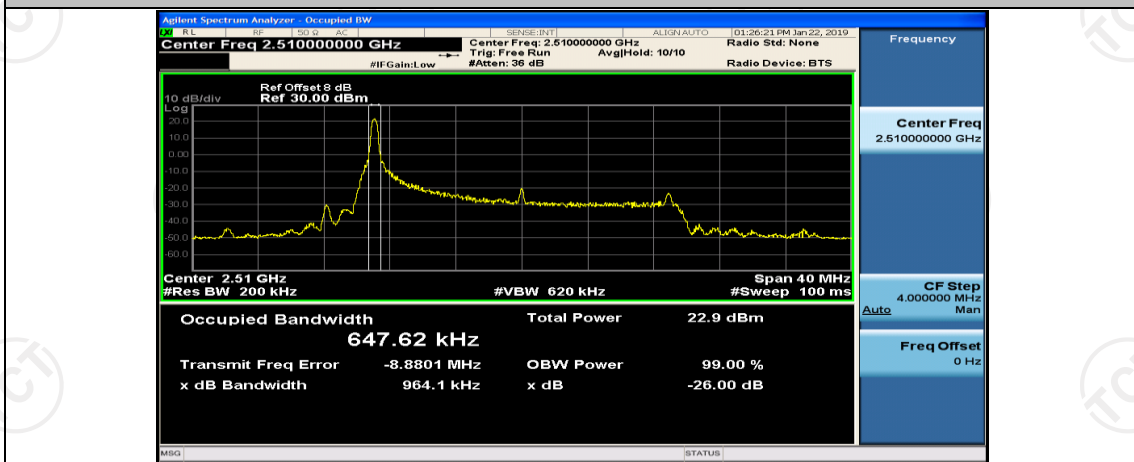

(Channel Bandwidth:20 MHz)_HCH_QPSK_1RB#50

(Channel Bandwidth:20 MHz)_HCH_QPSK_1RB#99

(Channel Bandwidth:20 MHz)_HCH_QPSK_50RB#0

(Channel Bandwidth:20 MHz)_HCH_QPSK_50RB#25

(Channel Bandwidth:20 MHz)_HCH_QPSK_50RB#50

(Channel Bandwidth:20 MHz)_HCH_QPSK_100RB#0

(Channel Bandwidth:20 MHz)_LCH_16QAM_1RB#0

(Channel Bandwidth:20 MHz)_LCH_16QAM_1RB#50

(Channel Bandwidth:20 MHz)_LCH_16QAM_1RB#99

(Channel Bandwidth:20 MHz)_LCH_16QAM_50RB#0