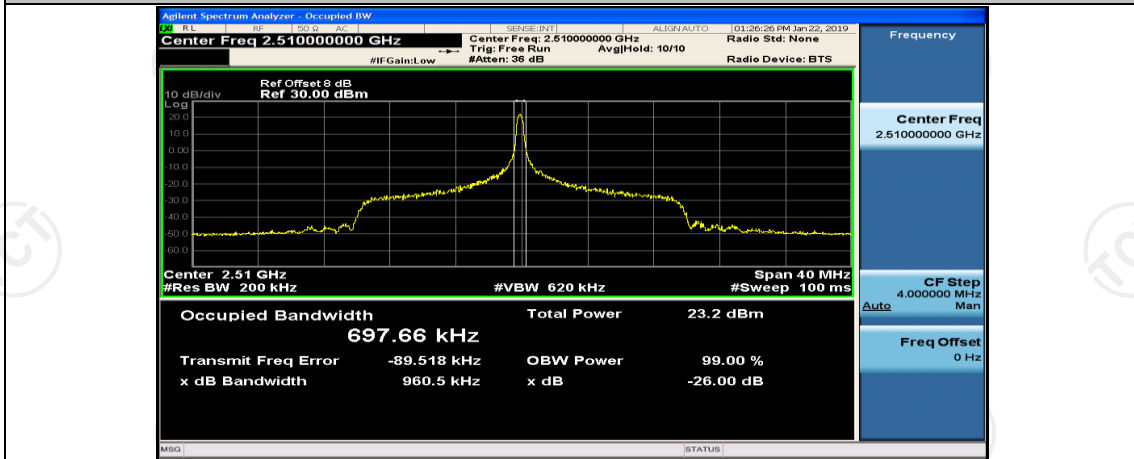

(Channel Bandwidth:20 MHz)_HCH_QPSK_1RB#50

(Channel Bandwidth:20 MHz)_HCH_QPSK_1RB#99

(Channel Bandwidth:20 MHz)_HCH_QPSK_50RB#0

(Channel Bandwidth:20 MHz)_HCH_QPSK_50RB#25

(Channel Bandwidth:20 MHz)_HCH_QPSK_50RB#50

(Channel Bandwidth:20 MHz)_HCH_QPSK_100RB#0

(Channel Bandwidth:20 MHz)_LCH_16QAM_1RB#0

(Channel Bandwidth:20 MHz)_LCH_16QAM_1RB#50

(Channel Bandwidth:20 MHz)_LCH_16QAM_1RB#99

(Channel Bandwidth:20 MHz)_LCH_16QAM_50RB#0