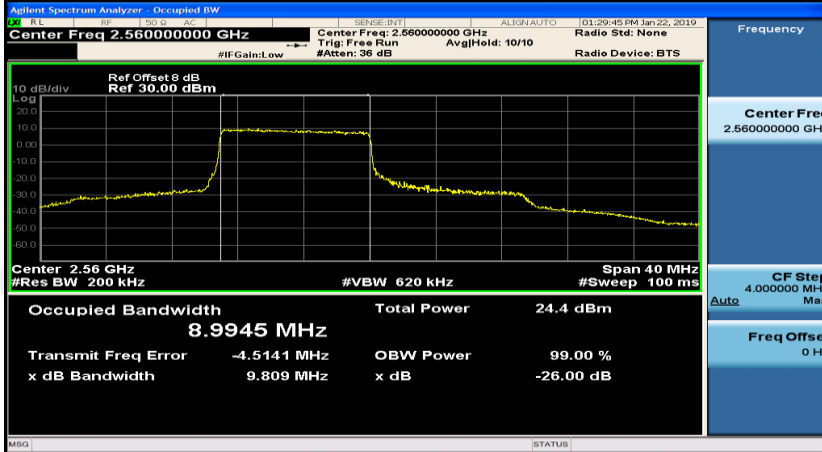

(Channel Bandwidth:20 MHz)_MCH_QPSK_50RB#0

(Channel Bandwidth:20 MHz)_MCH_QPSK_50RB#25

(Channel Bandwidth:20 MHz)_MCH_QPSK_50RB#50

(Channel Bandwidth:20 MHz)_MCH_QPSK_100RB#0

(Channel Bandwidth:20 MHz)_HCH_QPSK_1RB#0

(Channel Bandwidth:20 MHz)_HCH_QPSK_1RB#50

(Channel Bandwidth:20 MHz)_HCH_QPSK_1RB#99

(Channel Bandwidth:20 MHz)_HCH_QPSK_50RB#0

(Channel Bandwidth:20 MHz)_HCH_QPSK_50RB#25

(Channel Bandwidth:20 MHz)_HCH_QPSK_50RB#50