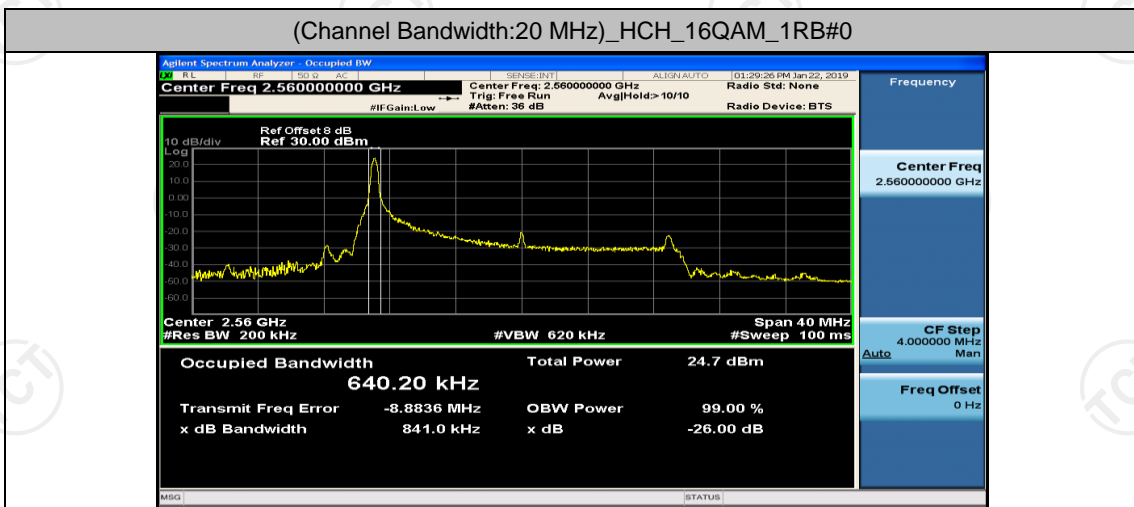

(Channel Bandwidth:20 MHz)_HCH_16QAM_1RB#0