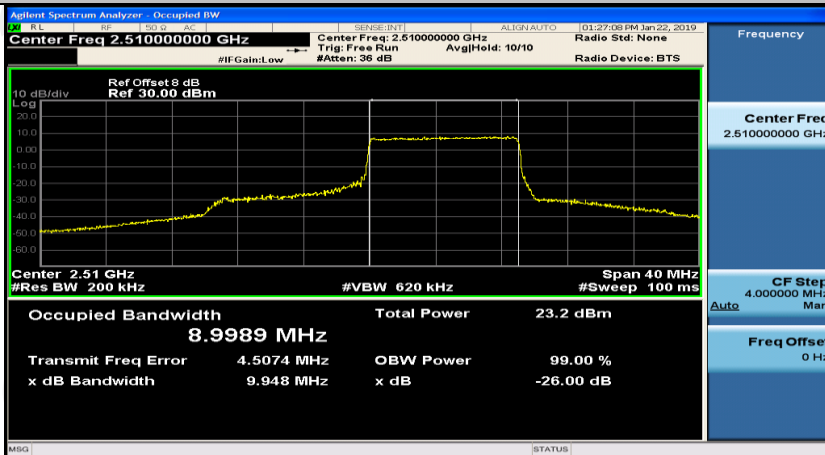

(Channel Bandwidth:20 MHz)_LCH_16QAM_50RB#50