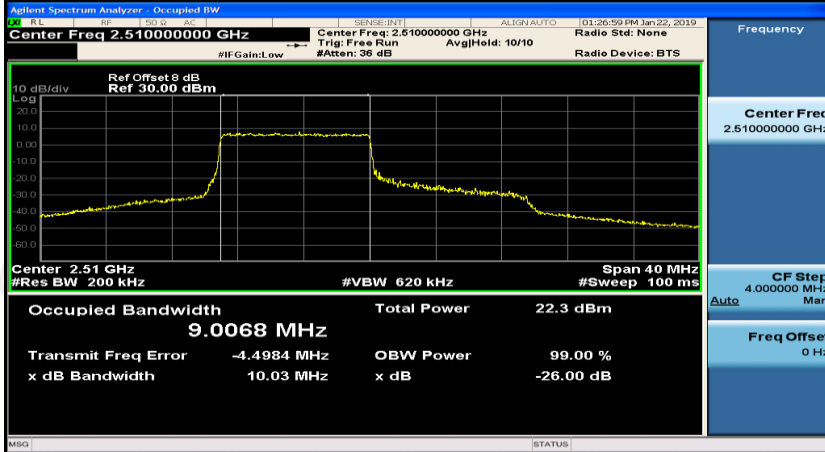

(Channel Bandwidth:20 MHz)_HCH_QPSK_100RB#0

(Channel Bandwidth:20 MHz)_LCH_16QAM_1RB#0

(Channel Bandwidth:20 MHz)_LCH_16QAM_1RB#50

(Channel Bandwidth:20 MHz)_LCH_16QAM_1RB#99

(Channel Bandwidth:20 MHz)_LCH_16QAM_50RB#0