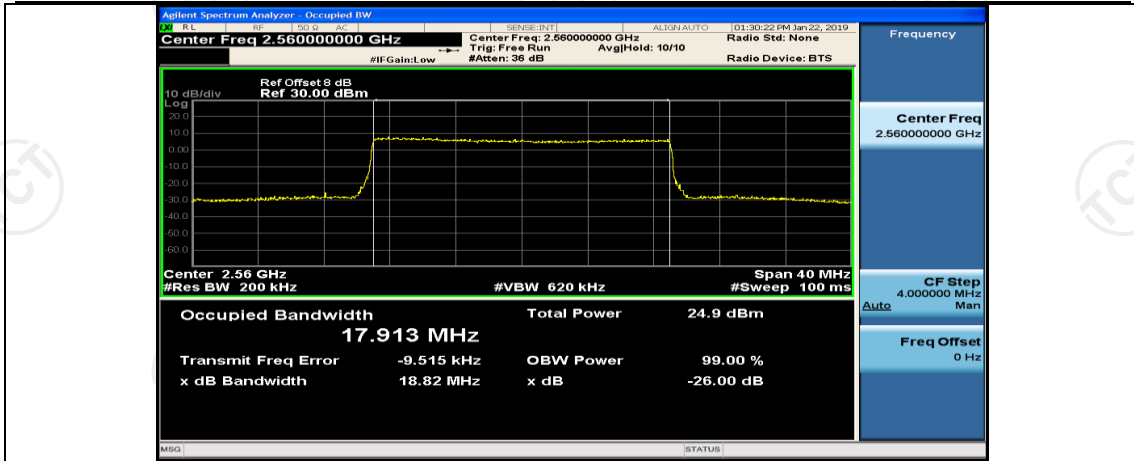

(Channel Bandwidth:20 MHz)_HCH_QPSK_100RB#0