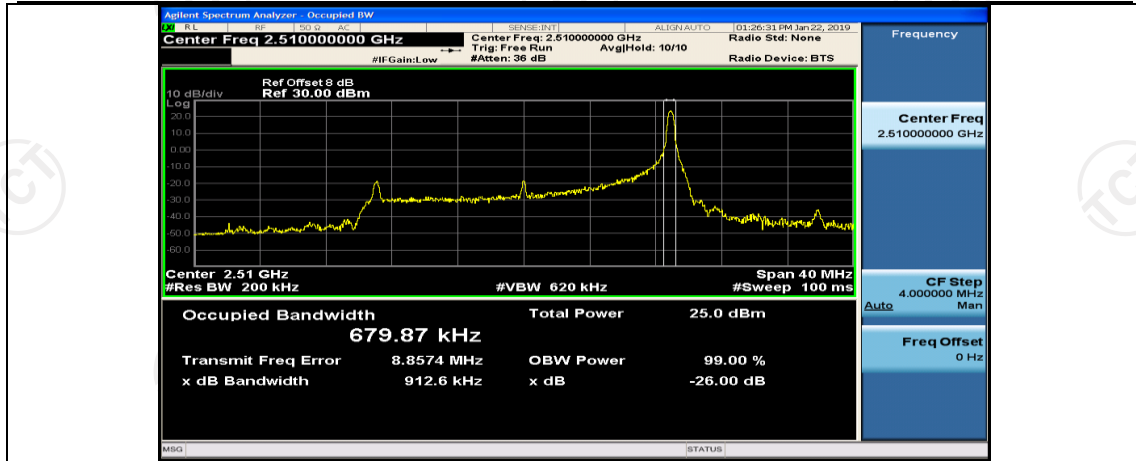

(Channel Bandwidth:20 MHz)_HCH_QPSK_100RB#0

(Channel Bandwidth:20 MHz)_LCH_16QAM_1RB#0

(Channel Bandwidth:20 MHz)_LCH_16QAM_1RB#50

(Channel Bandwidth:20 MHz)_LCH_16QAM_1RB#99

(Channel Bandwidth:20 MHz)_LCH_16QAM_50RB#0