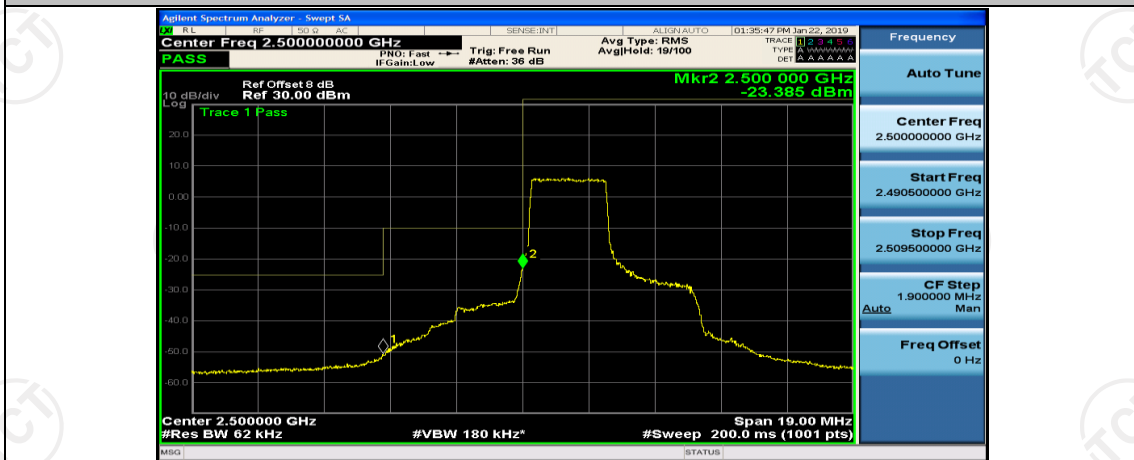

(Channel Bandwidth:20 MHz)_HCH_16QAM_50RB#25

(Channel Bandwidth:20 MHz)_HCH_16QAM_50RB#50

(Channel Bandwidth:20 MHz)_HCH_16QAM_100RB#0

Appendix D: Band Edge

Test Graphs

Channel Bandwidth: 5 MHz

(Channel Bandwidth: 5 MHz)_LCH_QPSK_12RB#0