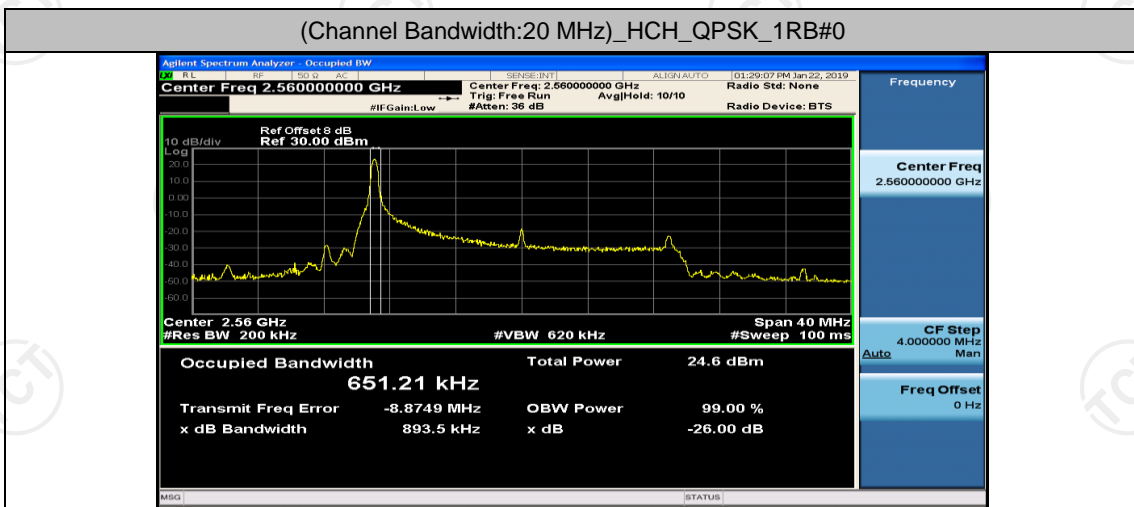

(Channel Bandwidth:20 MHz)_MCH_QPSK_50RB#0

(Channel Bandwidth:20 MHz)_MCH_QPSK_50RB#25

(Channel Bandwidth:20 MHz)_MCH_QPSK_50RB#50

(Channel Bandwidth:20 MHz)_MCH_QPSK_100RB#0

(Channel Bandwidth:20 MHz)_HCH_QPSK_1RB#0