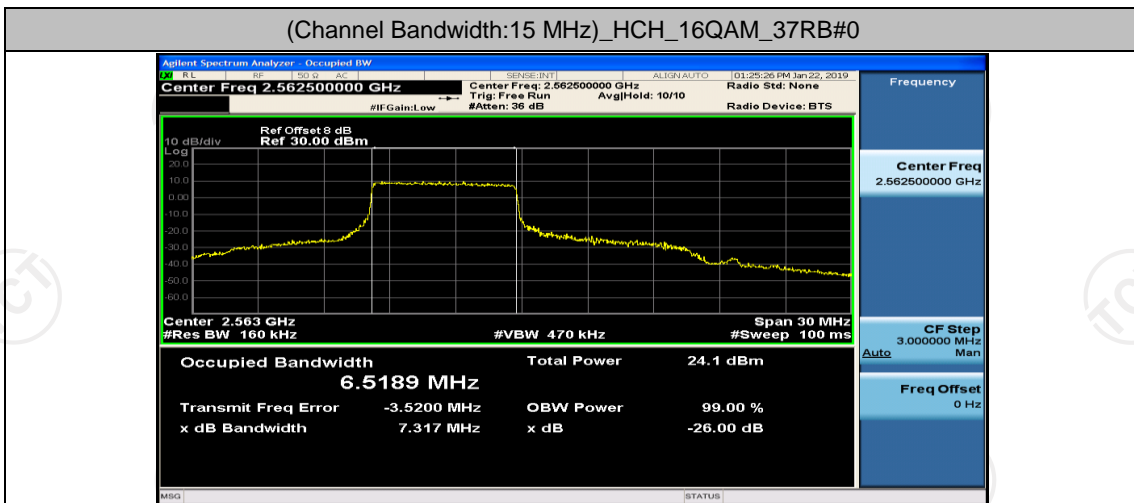

(Channel Bandwidth:15 MHz)_MCH_16QAM_75RB#0

(Channel Bandwidth:15 MHz)_HCH_16QAM_1RB#0

(Channel Bandwidth:15 MHz)_HCH_16QAM_1RB#37

(Channel Bandwidth:15 MHz)_HCH_16QAM_1RB#74

(Channel Bandwidth:15 MHz)_HCH_16QAM_37RB#0

(Channel Bandwidth:15 MHz)_HCH_16QAM_37RB#18

(Channel Bandwidth:15 MHz)_HCH_16QAM_37RB#38

Channel Bandwidth: 20 MHz

(Channel Bandwidth:20 MHz)_MCH_QPSK_1RB#0

(Channel Bandwidth:20 MHz)_MCH_QPSK_1RB#50

(Channel Bandwidth:20 MHz)_MCH_QPSK_1RB#99