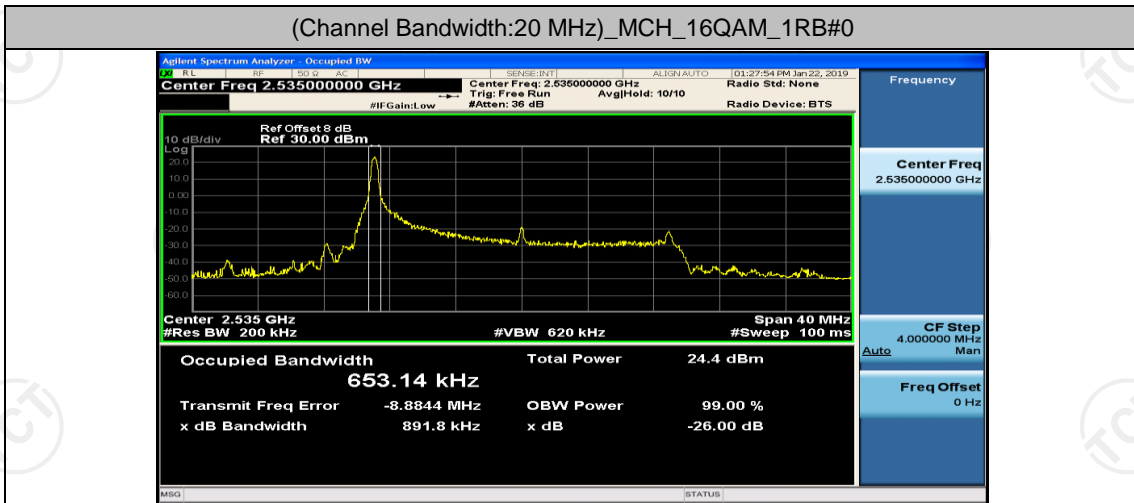

(Channel Bandwidth:20 MHz)_LCH_16QAM_50RB#25

(Channel Bandwidth:20 MHz)_LCH_16QAM_50RB#50

(Channel Bandwidth:20 MHz)_LCH_16QAM_100RB#0

(Channel Bandwidth:20 MHz)_MCH_16QAM_1RB#0

(Channel Bandwidth:20 MHz)_MCH_16QAM_1RB#50