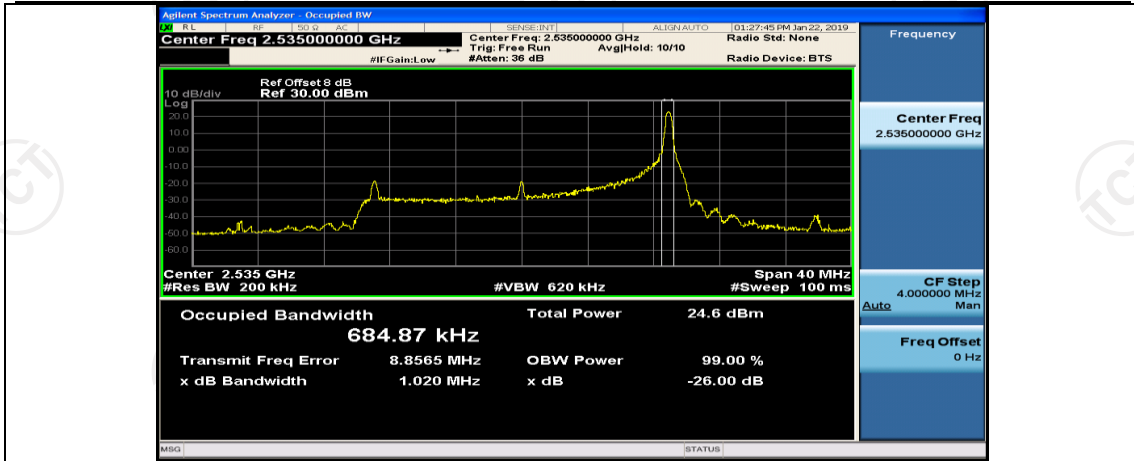

(Channel Bandwidth:15 MHz)_HCH_16QAM_37RB#18

(Channel Bandwidth:15 MHz)_HCH_16QAM_37RB#38

Channel Bandwidth: 20 MHz

(Channel Bandwidth:20 MHz)_MCH_QPSK_1RB#0

(Channel Bandwidth:20 MHz)_MCH_QPSK_1RB#50

(Channel Bandwidth:20 MHz)_MCH_QPSK_1RB#99

(Channel Bandwidth:20 MHz)_MCH_QPSK_50RB#0

(Channel Bandwidth:20 MHz)_MCH_QPSK_50RB#25

(Channel Bandwidth:20 MHz)_MCH_QPSK_50RB#50

(Channel Bandwidth:20 MHz)_MCH_QPSK_100RB#0

(Channel Bandwidth:20 MHz)_HCH_QPSK_1RB#0