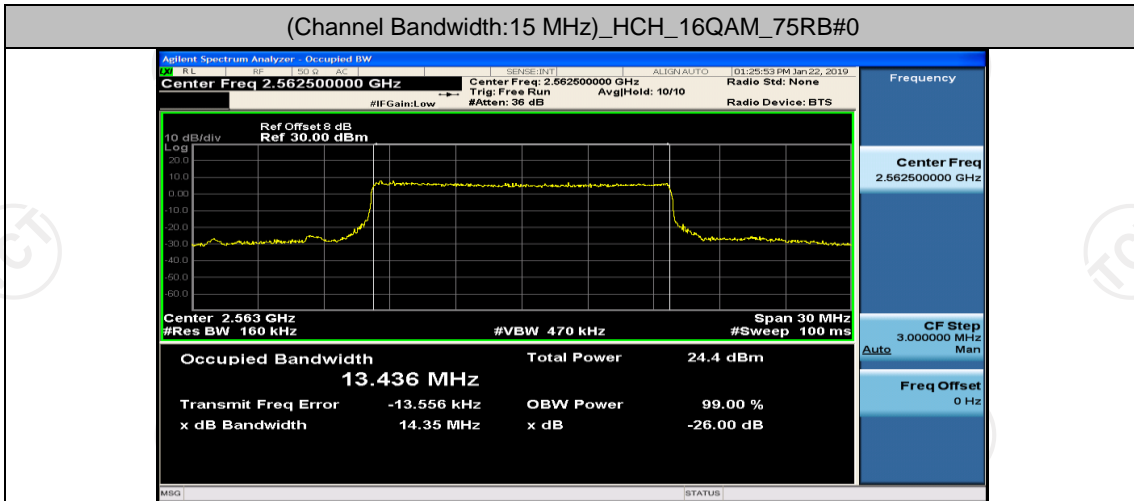

(Channel Bandwidth:15 MHz)_MCH_16QAM_75RB#0

(Channel Bandwidth:15 MHz)_HCH_16QAM_1RB#0

(Channel Bandwidth:15 MHz)_HCH_16QAM_1RB#37

(Channel Bandwidth:15 MHz)_HCH_16QAM_1RB#74

(Channel Bandwidth:15 MHz)_HCH_16QAM_37RB#0

(Channel Bandwidth:15 MHz)_HCH_16QAM_37RB#18

(Channel Bandwidth:15 MHz)_HCH_16QAM_37RB#38

Channel Bandwidth: 20 MHz

(Channel Bandwidth:20 MHz)_MCH_QPSK_1RB#0

(Channel Bandwidth:20 MHz)_MCH_QPSK_1RB#50

(Channel Bandwidth:20 MHz)_MCH_QPSK_1RB#99