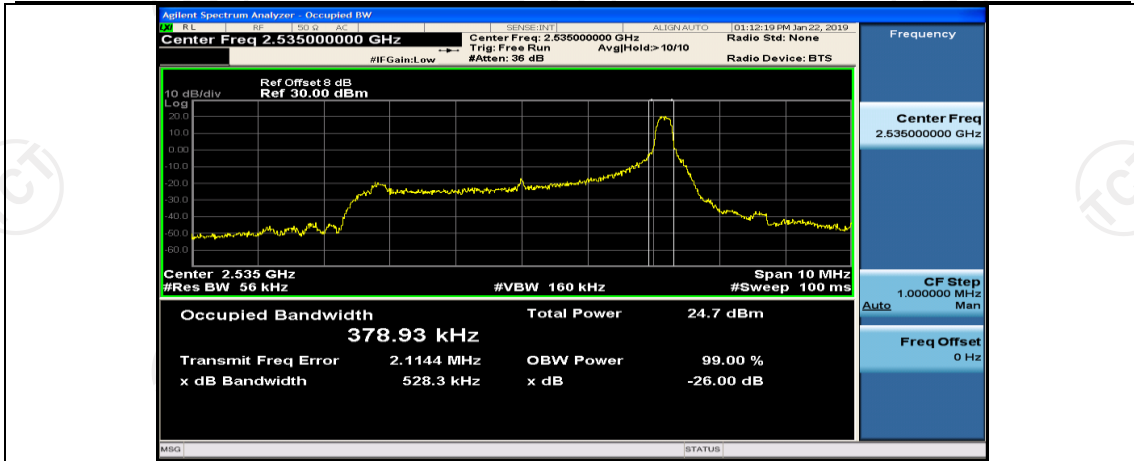

(Channel Bandwidth: 5 MHz)_MCH_QPSK_12RB#0