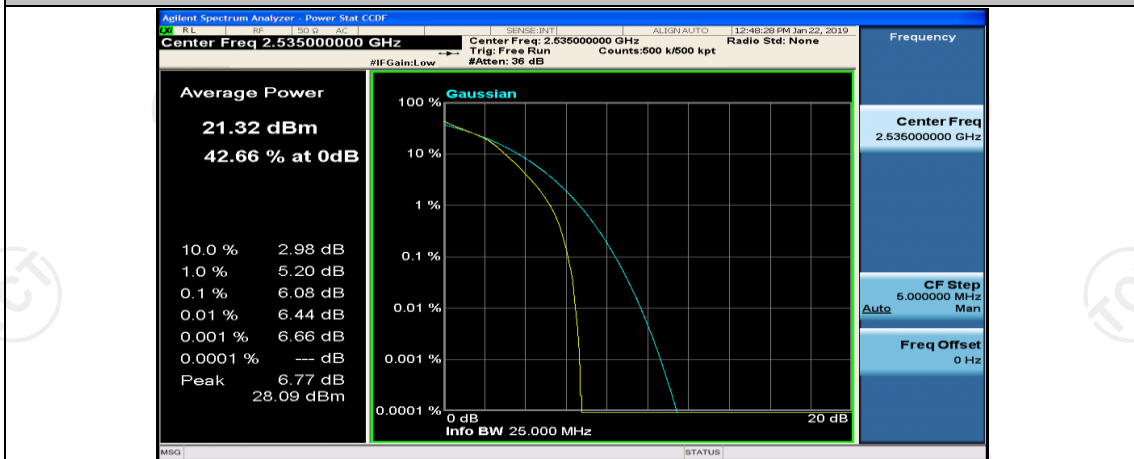

(Channel Bandwidth:20 MHz)_LCH_16QAM_50RB#50

(Channel Bandwidth:20 MHz)_MCH_16QAM_1RB#49

(Channel Bandwidth:20 MHz)_MCH_16QAM_1RB#99

(Channel Bandwidth:20 MHz)_MCH_16QAM_50RB#0

(Channel Bandwidth:20 MHz)_MCH_16QAM_50RB#25