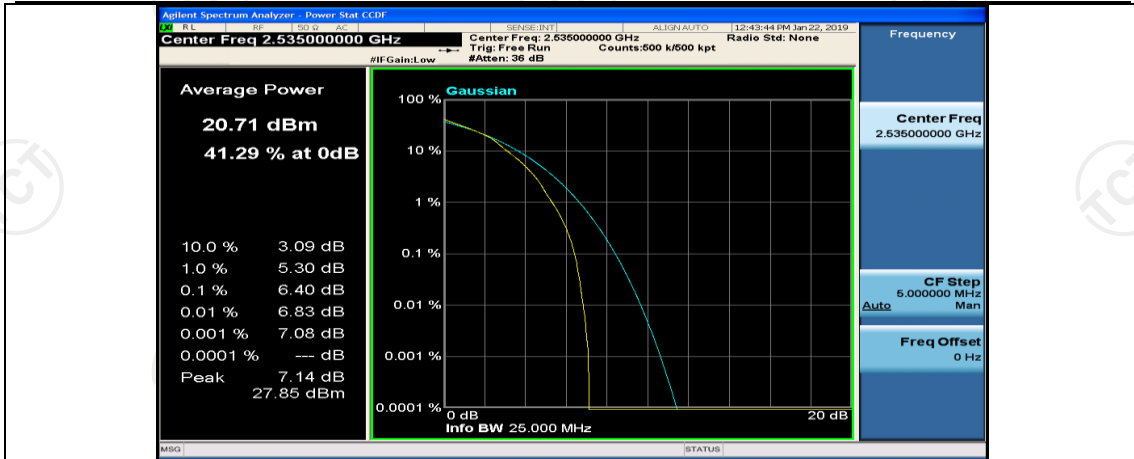

(Channel Bandwidth:15 MHz)_MCH_16QAM_37RB#18