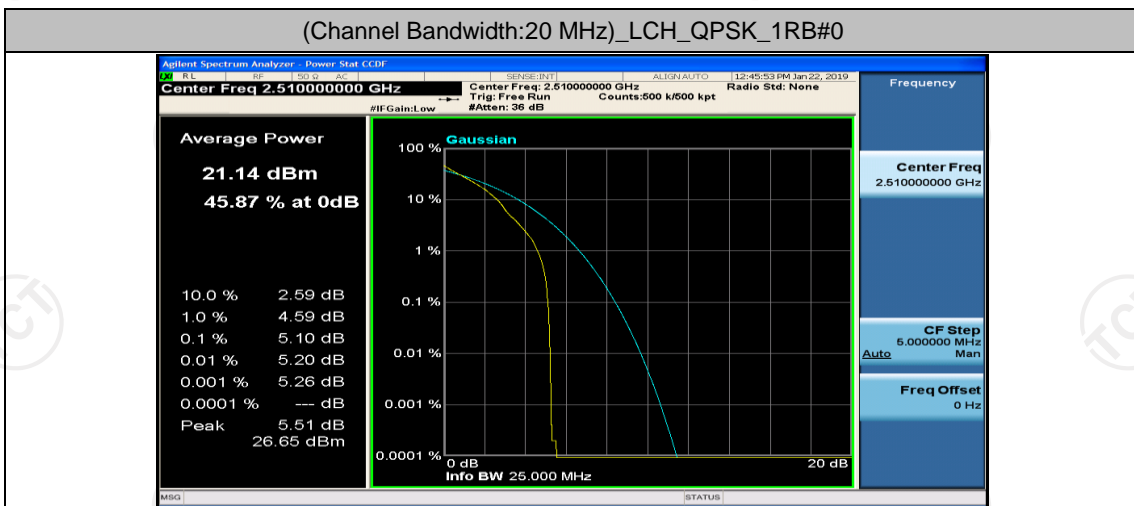

(Channel Bandwidth:15 MHz)_HCH_16QAM_37RB#18

(Channel Bandwidth:15 MHz)_HCH_16QAM_37RB#38

(Channel Bandwidth:15 MHz)_HCH_16QAM_75RB#0

Channel Bandwidth: 20 MHz

(Channel Bandwidth:20 MHz)_LCH_QPSK_50RB#0

(Channel Bandwidth:20 MHz)_LCH_QPSK_50RB#25