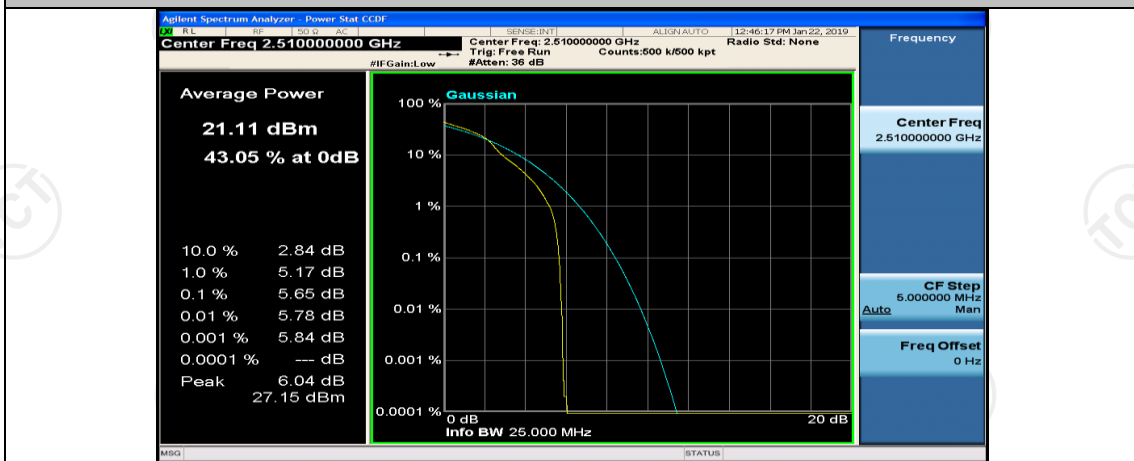

(Channel Bandwidth:20 MHz)_LCH_16QAM_1RB#49