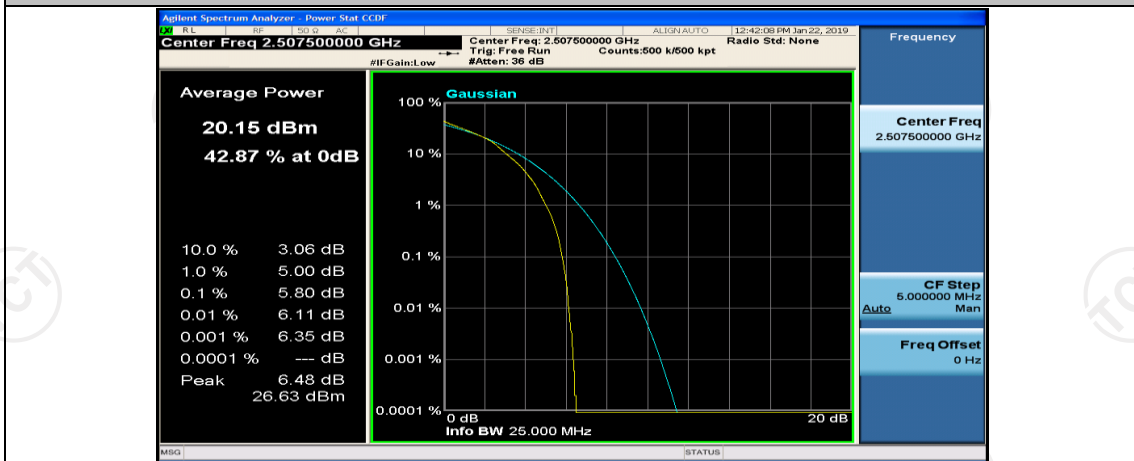

(Channel Bandwidth:15 MHz)_HCH_QPSK_37RB#38

(Channel Bandwidth:15 MHz)_HCH_QPSK_75RB#0

(Channel Bandwidth:15 MHz)_LCH_16QAM_1RB#0

(Channel Bandwidth:15 MHz)_LCH_16QAM_1RB#37

(Channel Bandwidth:15 MHz)_LCH_16QAM_1RB#74

(Channel Bandwidth:15 MHz)_LCH_16QAM_37RB#0

(Channel Bandwidth:15 MHz)_LCH_16QAM_37RB#18

(Channel Bandwidth:15 MHz)_LCH_16QAM_37RB#38

(Channel Bandwidth:15 MHz)_MCH_16QAM_1RB#37

(Channel Bandwidth:15 MHz)_MCH_16QAM_1RB#74