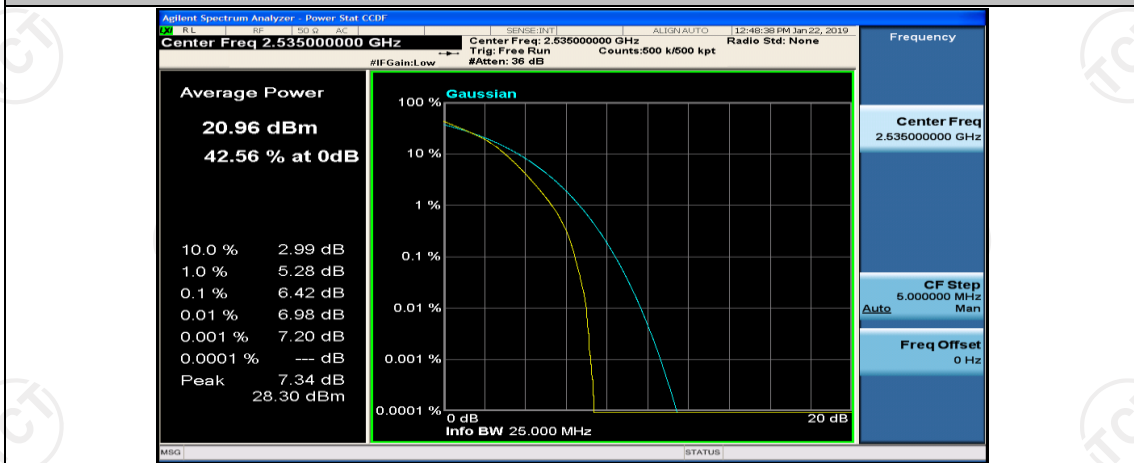

(Channel Bandwidth:20 MHz)_MCH_16QAM_50RB#50