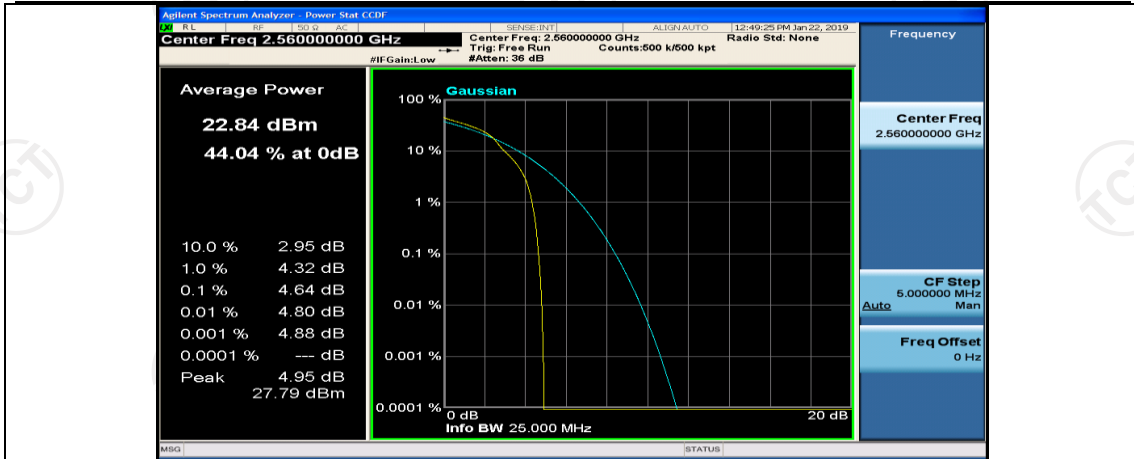

(Channel Bandwidth:20 MHz)_HCH_16QAM_1RB#0