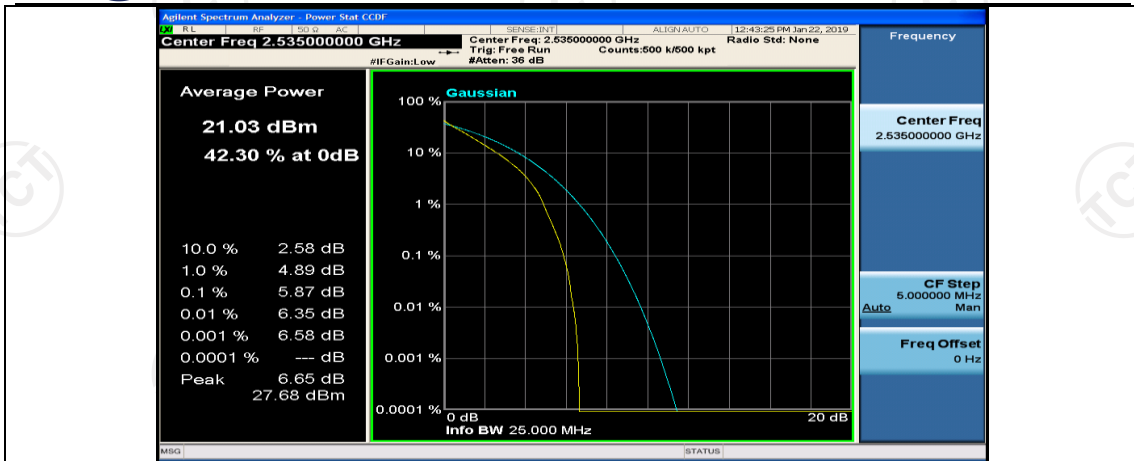

(Channel Bandwidth:15 MHz)_MCH_QPSK_1RB#74

(Channel Bandwidth:15 MHz)_MCH_QPSK_37RB#0

(Channel Bandwidth:15 MHz)_MCH_QPSK_37RB#18

(Channel Bandwidth:15 MHz)_MCH_QPSK_37RB#38

(Channel Bandwidth:15 MHz)_MCH_QPSK_75RB#0