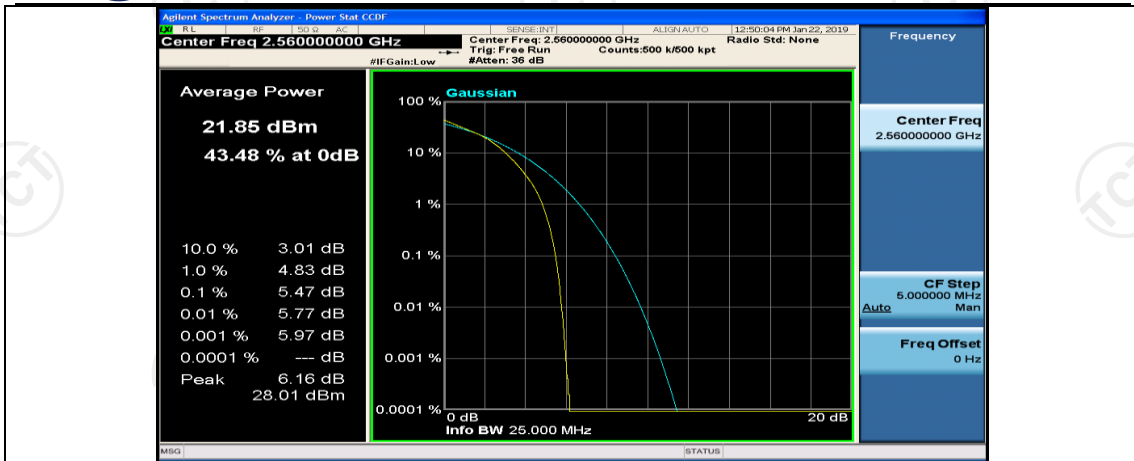

(Channel Bandwidth:20 MHz)_HCH_16QAM_50RB#0