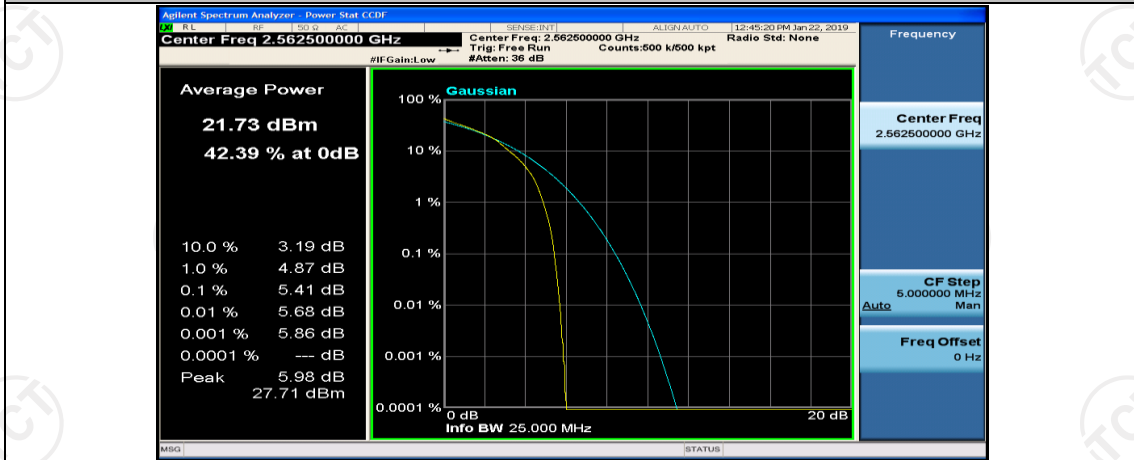

(Channel Bandwidth:15 MHz)_HCH_16QAM_37RB#18