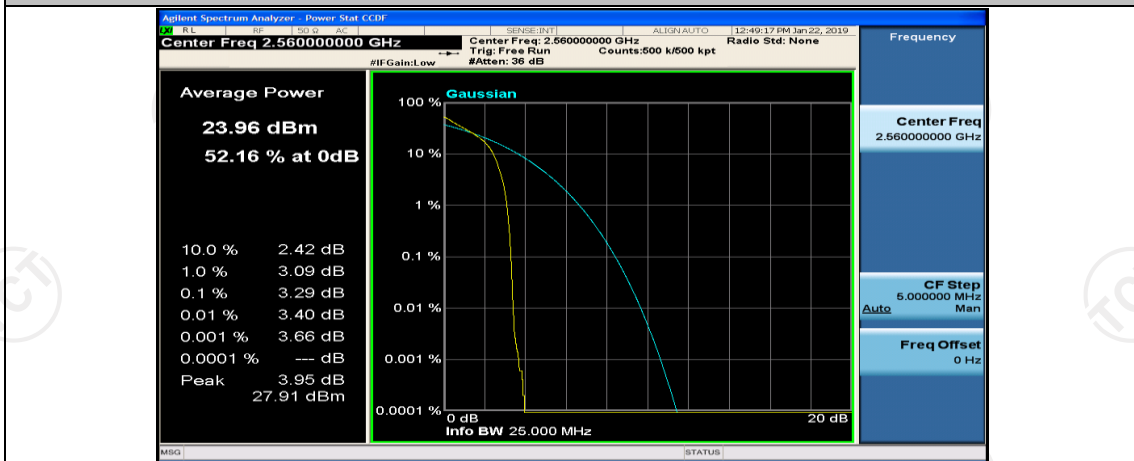

(Channel Bandwidth:20 MHz)_HCH_QPSK_1RB#99