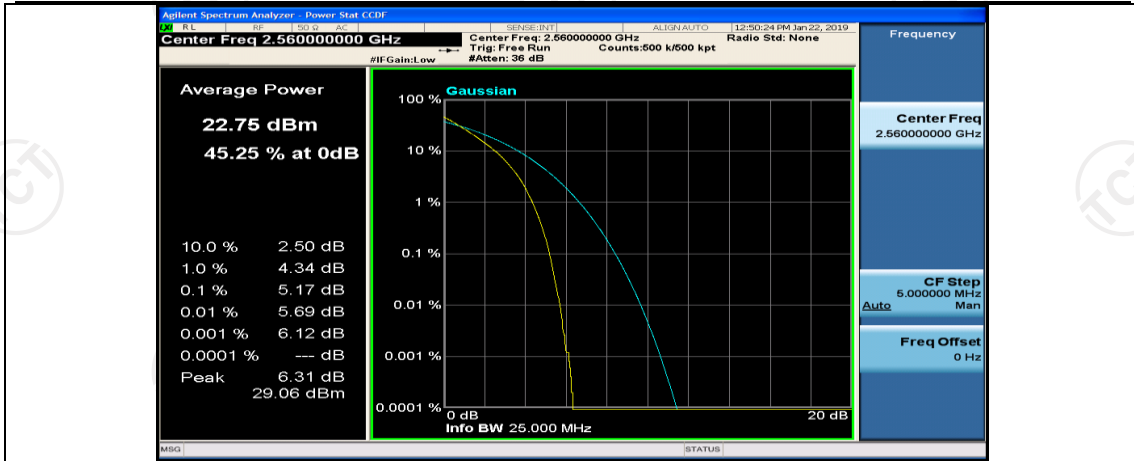

(Channel Bandwidth:20 MHz)_HCH_QPSK_1RB#99

(Channel Bandwidth:20 MHz)_HCH_QPSK_50RB#0

(Channel Bandwidth:20 MHz)_HCH_QPSK_50RB#25

(Channel Bandwidth:20 MHz)_HCH_QPSK_50RB#50

(Channel Bandwidth:20 MHz)_HCH_QPSK_100RB#0