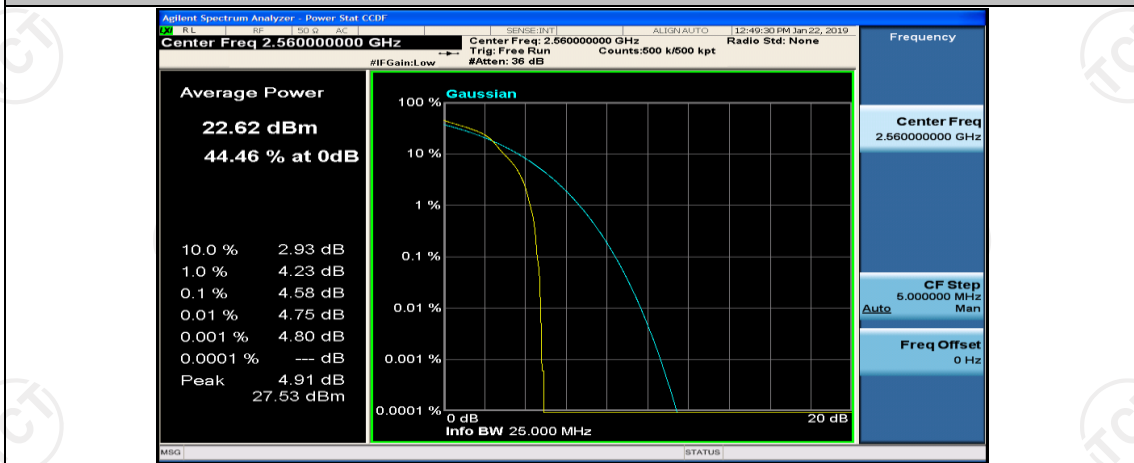

(Channel Bandwidth:20 MHz)_MCH_16QAM_50RB#50

(Channel Bandwidth:20 MHz)_MCH_16QAM_100RB#0

(Channel Bandwidth:20 MHz)_HCH_16QAM_1RB#0

(Channel Bandwidth:20 MHz)_HCH_16QAM_1RB#49

(Channel Bandwidth:20 MHz)_HCH_16QAM_1RB#99