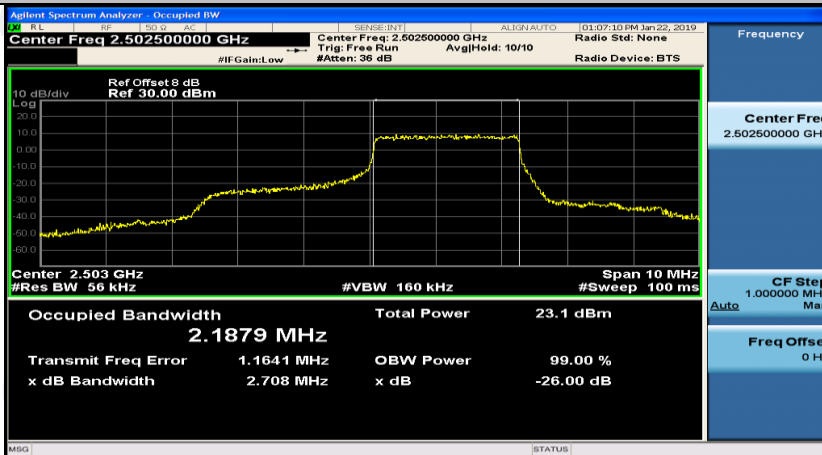

Test Graphs

Channel Bandwidth: 5 MHz

(Channel Bandwidth: 5 MHz)_LCH_QPSK_12RB#0

(Channel Bandwidth: 5 MHz)_LCH_QPSK_12RB#6

(Channel Bandwidth: 5 MHz)_LCH_QPSK_12RB#13

(Channel Bandwidth: 5 MHz)_LCH_QPSK_25RB#0