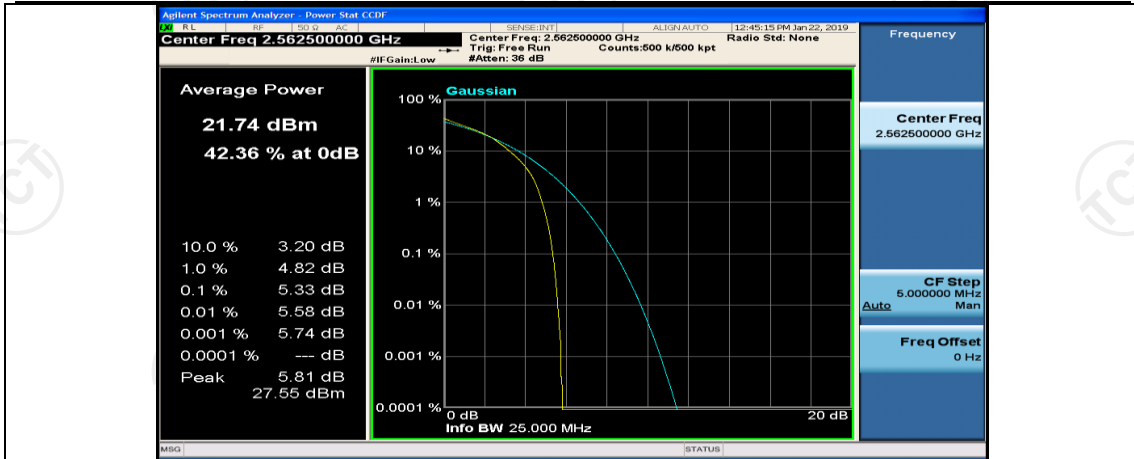

(Channel Bandwidth:15 MHz)_MCH_16QAM_37RB#0

(Channel Bandwidth:15 MHz)_MCH_16QAM_37RB#18

(Channel Bandwidth:15 MHz)_MCH_16QAM_37RB#38

(Channel Bandwidth:15 MHz)_MCH_16QAM_75RB#0

(Channel Bandwidth:15 MHz)_HCH_16QAM_1RB#0