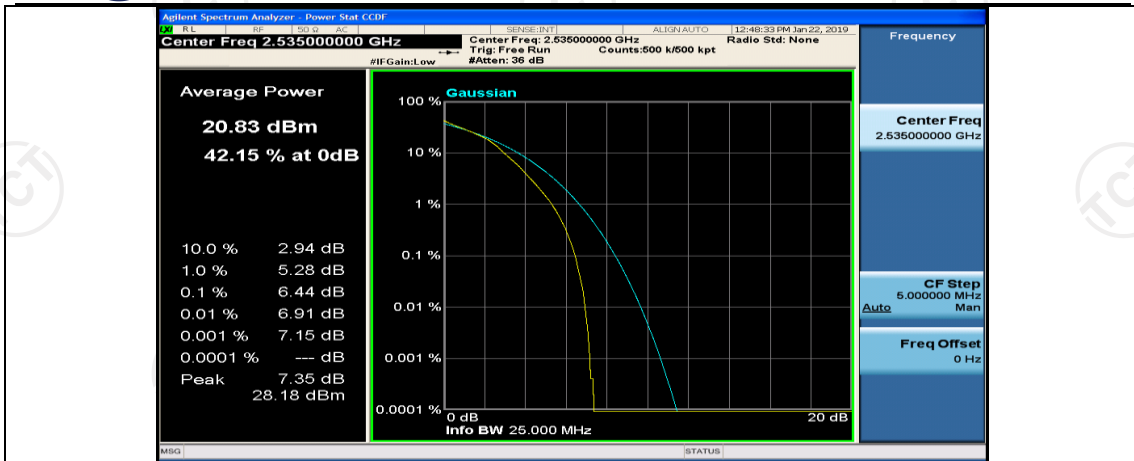

(Channel Bandwidth:20 MHz)_LCH_16QAM_50RB#50

(Channel Bandwidth:20 MHz)_MCH_16QAM_1RB#49

(Channel Bandwidth:20 MHz)_MCH_16QAM_1RB#99

(Channel Bandwidth:20 MHz)_MCH_16QAM_50RB#0

(Channel Bandwidth:20 MHz)_MCH_16QAM_50RB#25