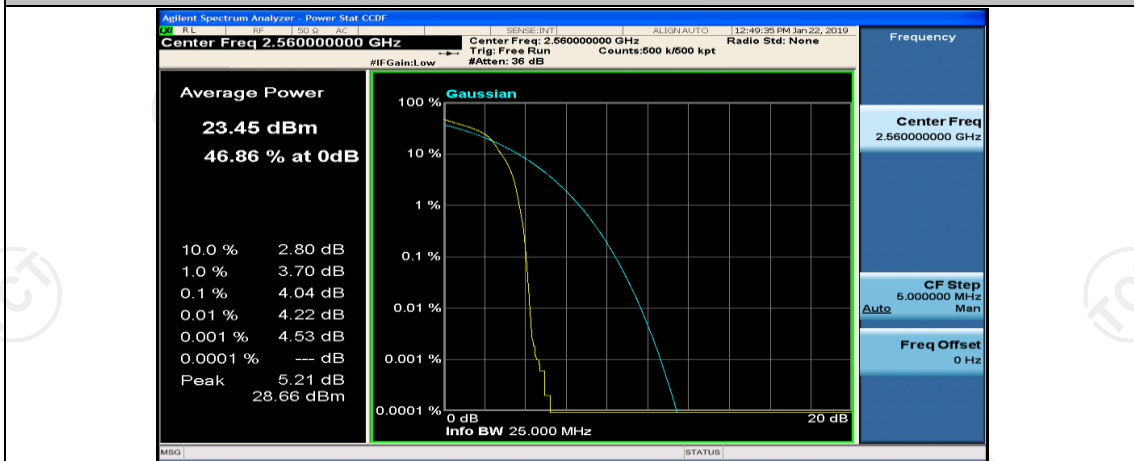

(Channel Bandwidth:20 MHz)_MCH_16QAM_50RB#50

(Channel Bandwidth:20 MHz)_MCH_16QAM_100RB#0

(Channel Bandwidth:20 MHz)_HCH_16QAM_1RB#0

(Channel Bandwidth:20 MHz)_HCH_16QAM_1RB#49

(Channel Bandwidth:20 MHz)_HCH_16QAM_1RB#99