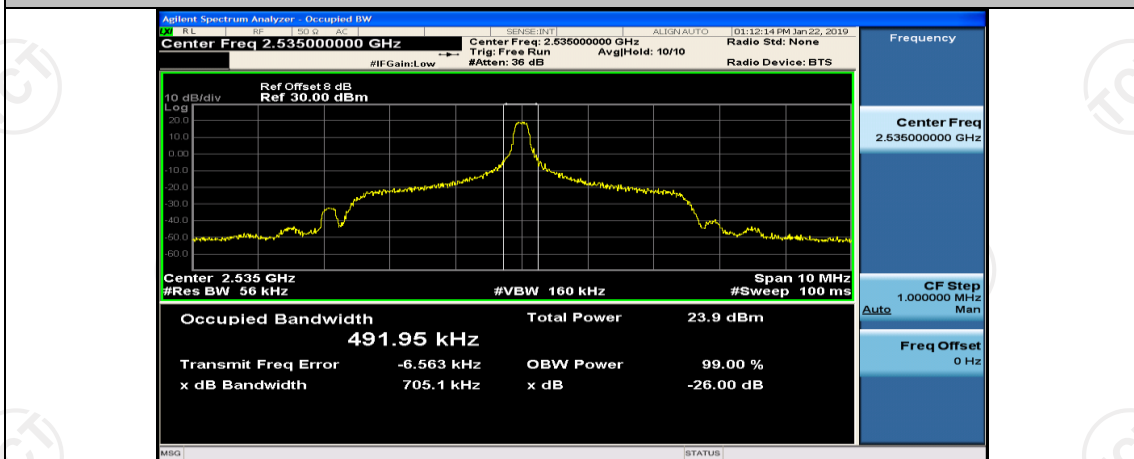

(Channel Bandwidth: 5 MHz)_MCH_QPSK_1RB#24