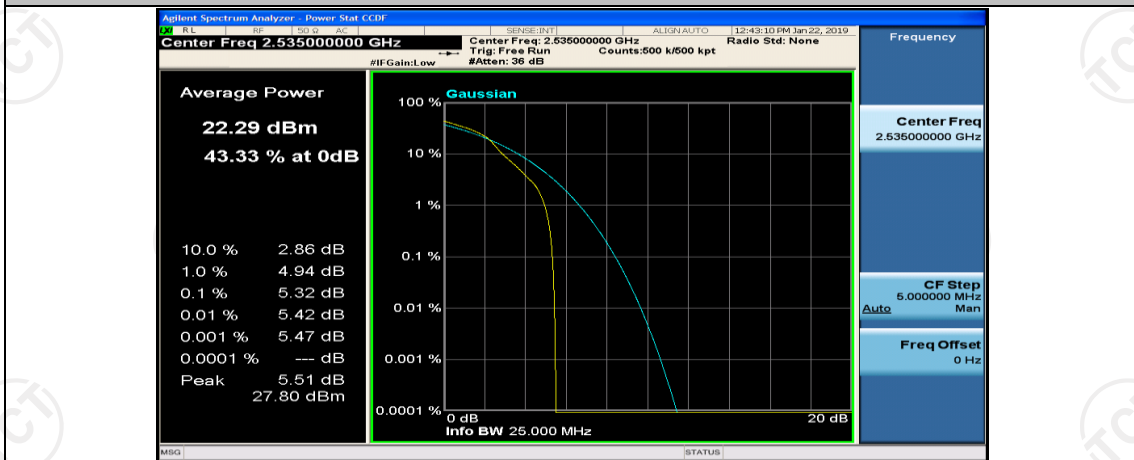

(Channel Bandwidth:15 MHz)_LCH_16QAM_37RB#0

(Channel Bandwidth:15 MHz)_LCH_16QAM_37RB#18

(Channel Bandwidth:15 MHz)_LCH_16QAM_37RB#38

(Channel Bandwidth:15 MHz)_MCH_16QAM_1RB#37

(Channel Bandwidth:15 MHz)_MCH_16QAM_1RB#74