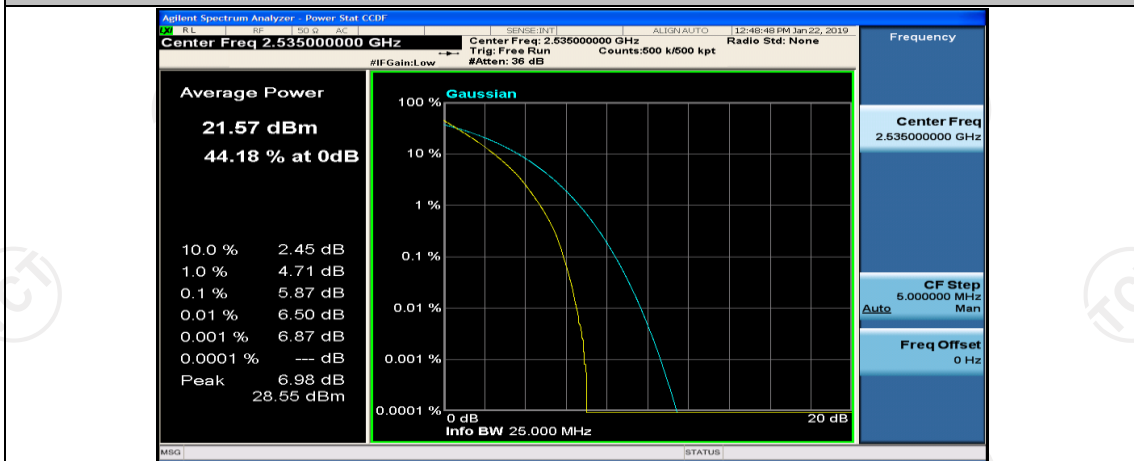

(Channel Bandwidth:20 MHz)_LCH_QPSK_50RB#50

(Channel Bandwidth:20 MHz)_MCH_QPSK_50RB#0

(Channel Bandwidth:20 MHz)_MCH_QPSK_100RB#0

(Channel Bandwidth:20 MHz)_HCH_QPSK_1RB#0

(Channel Bandwidth:20 MHz)_HCH_QPSK_1RB#49