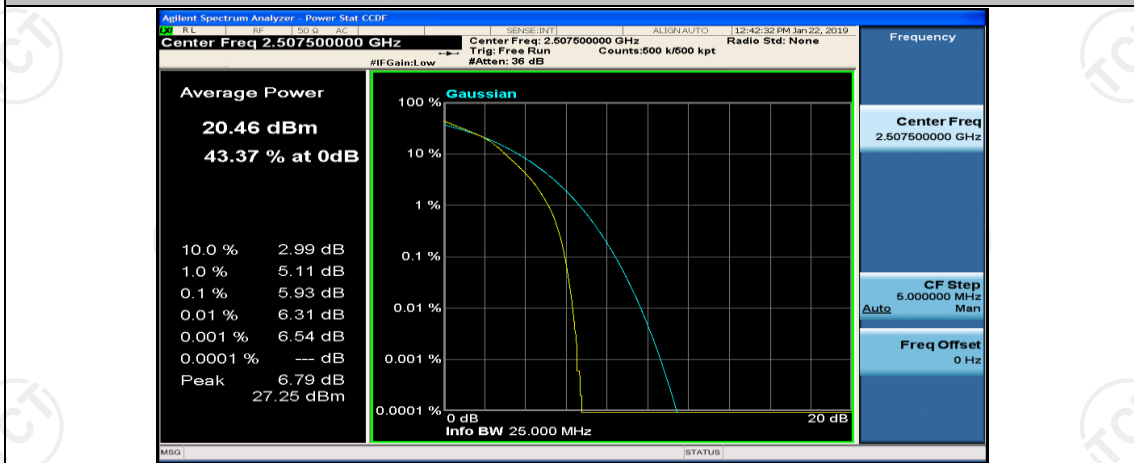

(Channel Bandwidth:15 MHz)_HCH_QPSK_37RB#38

(Channel Bandwidth:15 MHz)_HCH_QPSK_75RB#0

(Channel Bandwidth:15 MHz)_LCH_16QAM_1RB#0

(Channel Bandwidth:15 MHz)_LCH_16QAM_1RB#37

(Channel Bandwidth:15 MHz)_LCH_16QAM_1RB#74

(Channel Bandwidth:15 MHz)_LCH_16QAM_37RB#0

(Channel Bandwidth:15 MHz)_LCH_16QAM_37RB#18

(Channel Bandwidth:15 MHz)_LCH_16QAM_37RB#38

(Channel Bandwidth:15 MHz)_MCH_16QAM_1RB#37

(Channel Bandwidth:15 MHz)_MCH_16QAM_1RB#74