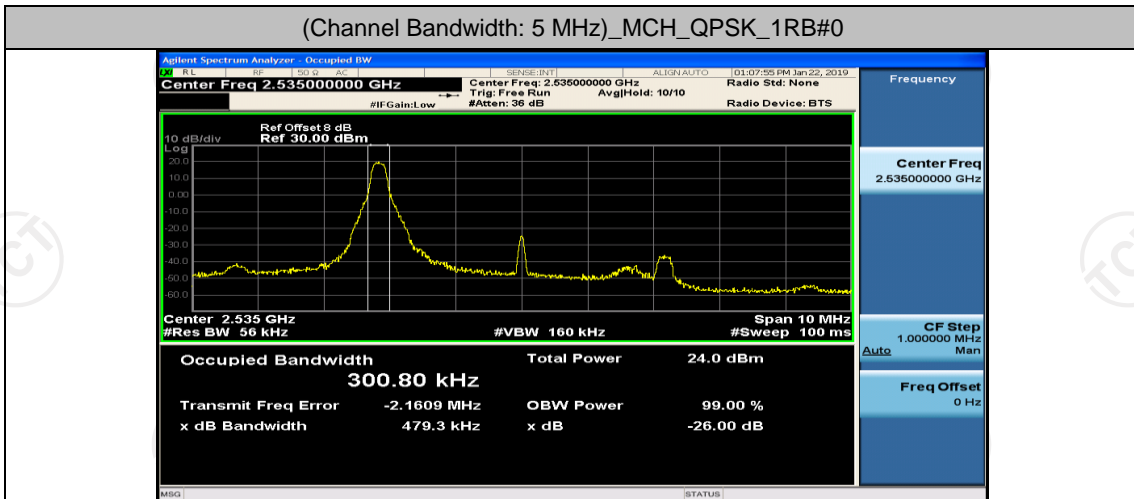

(Channel Bandwidth: 5 MHz)_MCH_QPSK_1RB#0

(Channel Bandwidth: 5 MHz)_MCH_QPSK_1RB#12