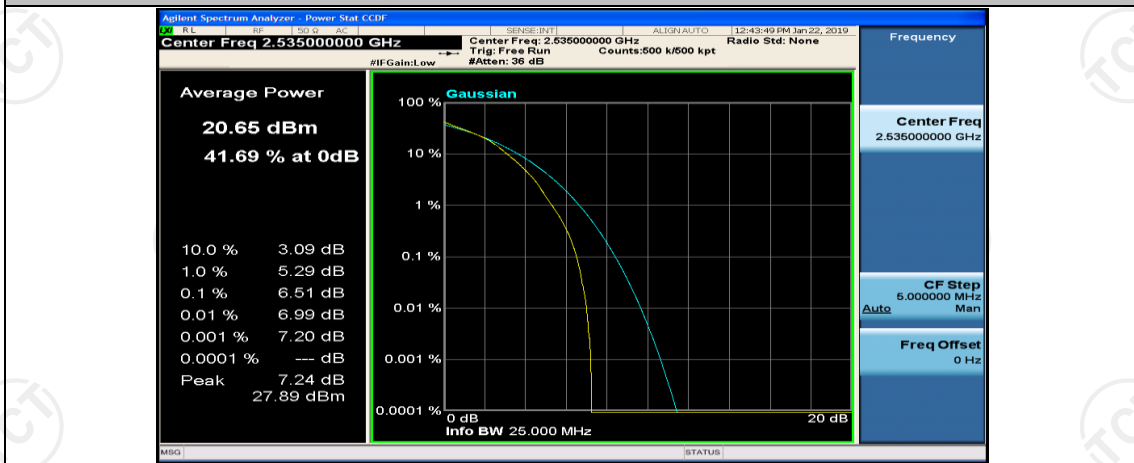

(Channel Bandwidth:15 MHz)_MCH_16QAM_37RB#38