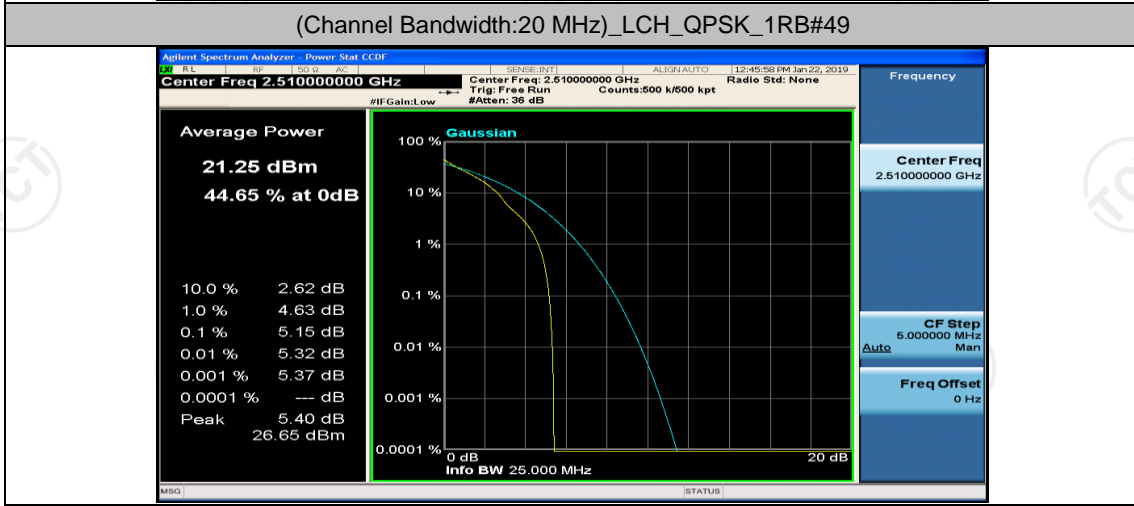

(Channel Bandwidth:15 MHz)_HCH_16QAM_37RB#18

(Channel Bandwidth:15 MHz)_HCH_16QAM_37RB#38

(Channel Bandwidth:15 MHz)_HCH_16QAM_75RB#0

Channel Bandwidth: 20 MHz

(Channel Bandwidth:20 MHz)_LCH_QPSK_50RB#0

(Channel Bandwidth:20 MHz)_LCH_QPSK_50RB#25