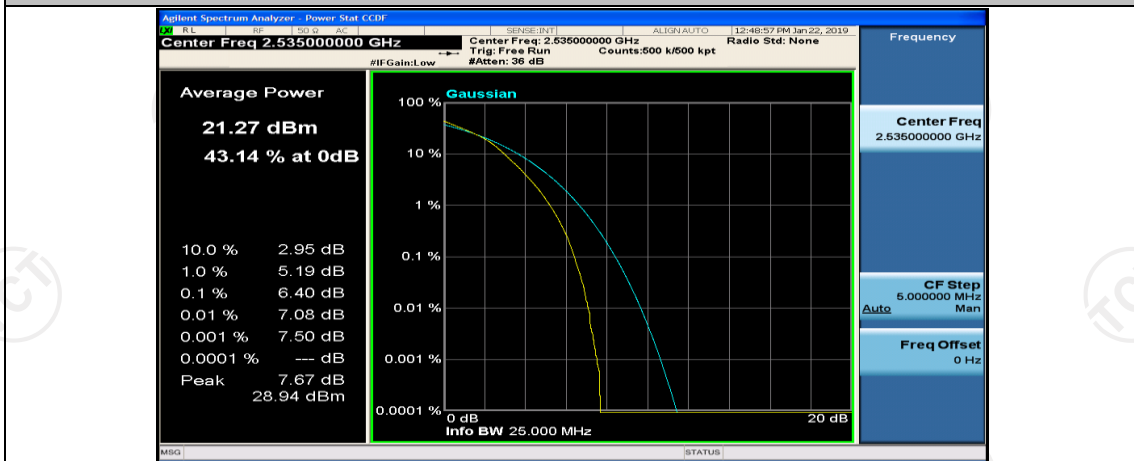

(Channel Bandwidth:20 MHz)_MCH_16QAM_100RB#0