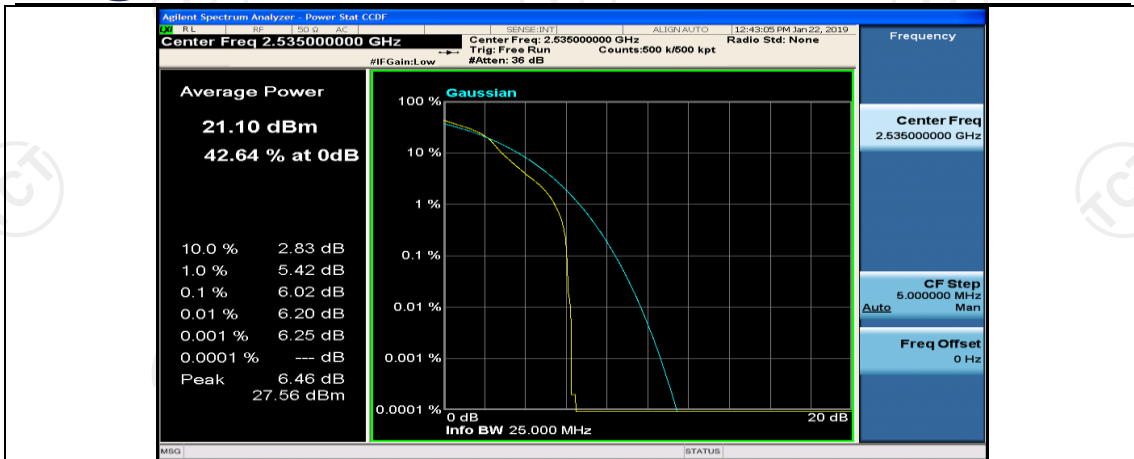

(Channel Bandwidth:15 MHz)_LCH_16QAM_37RB#0

(Channel Bandwidth:15 MHz)_LCH_16QAM_37RB#18

(Channel Bandwidth:15 MHz)_LCH_16QAM_37RB#38

(Channel Bandwidth:15 MHz)_MCH_16QAM_1RB#37

(Channel Bandwidth:15 MHz)_MCH_16QAM_1RB#74