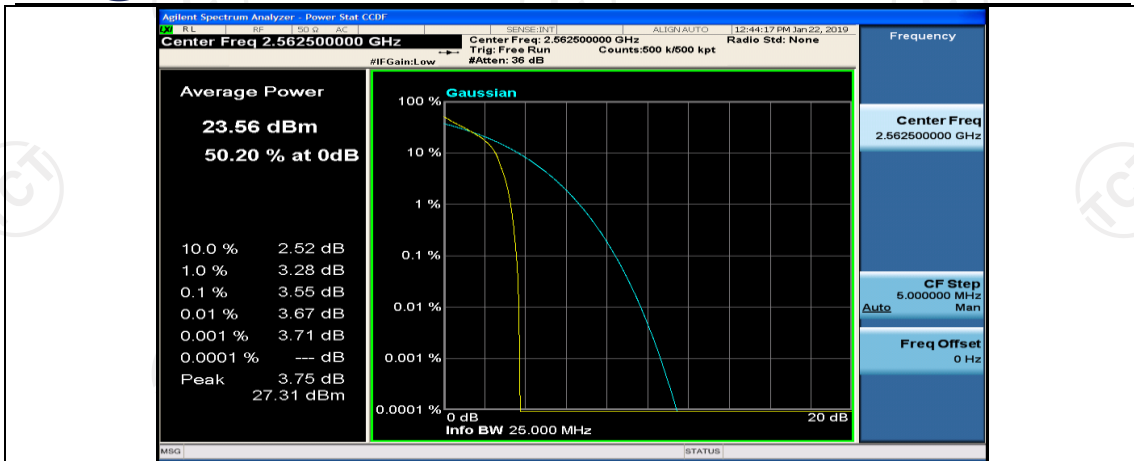

(Channel Bandwidth:15 MHz)_HCH_QPSK_1RB#0