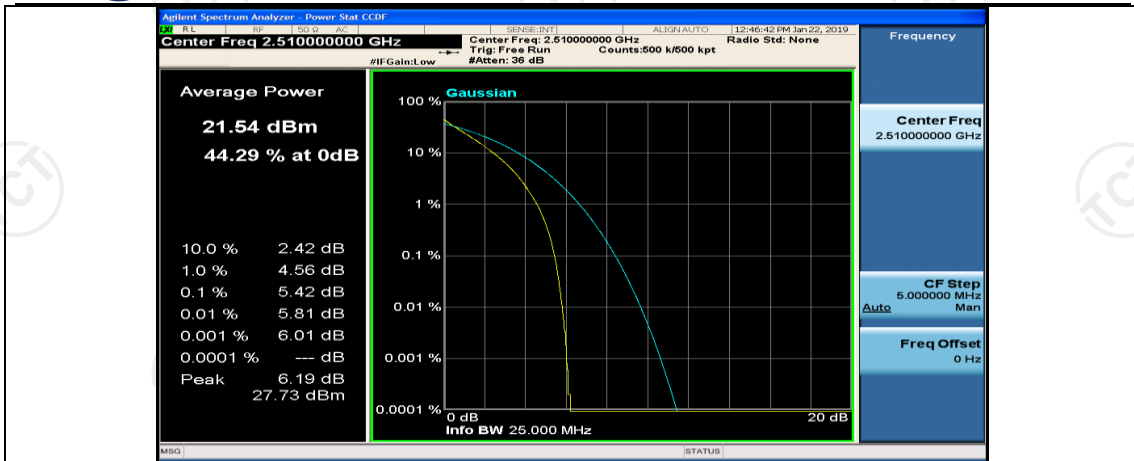

(Channel Bandwidth:20 MHz)_LCH_QPSK_50RB#50