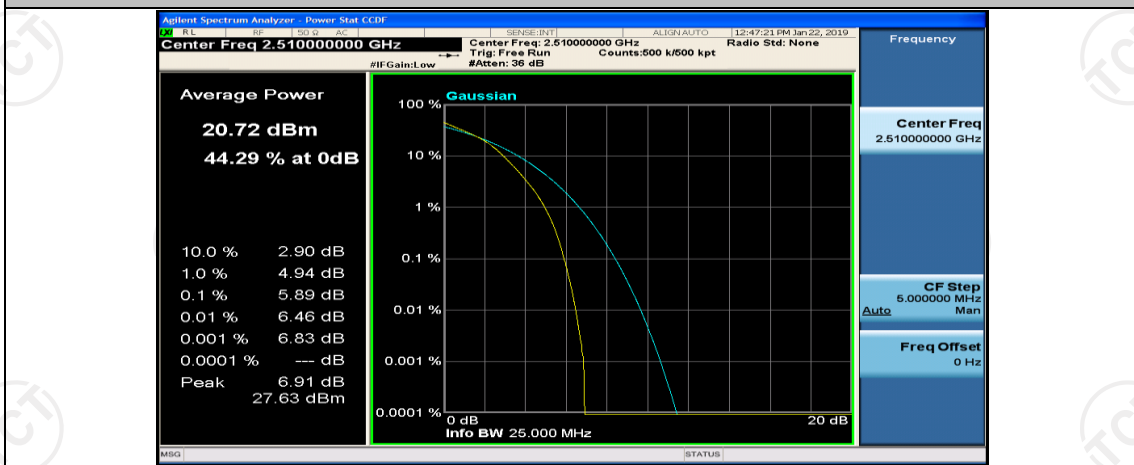

(Channel Bandwidth:20 MHz)_MCH_16QAM_1RB#49