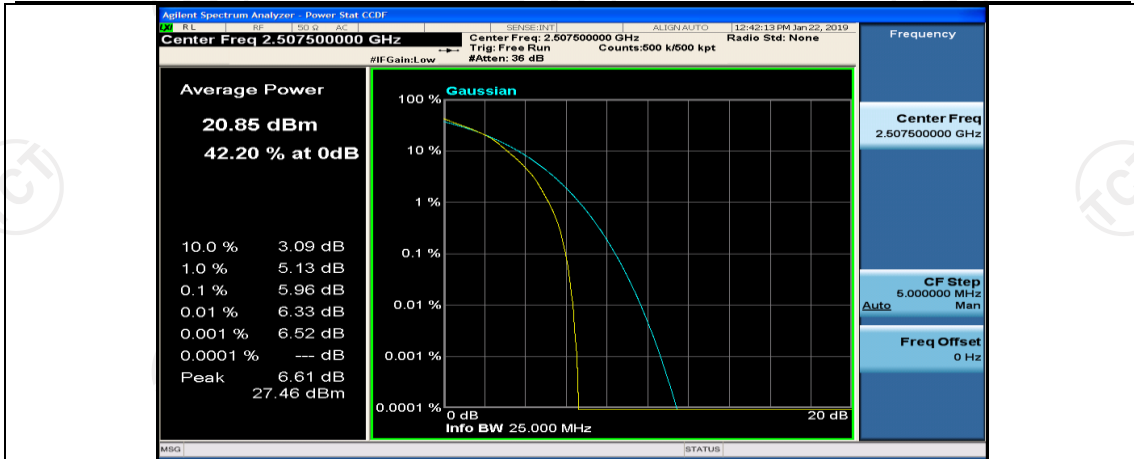

(Channel Bandwidth:15 MHz)_HCH_QPSK_37RB#38

(Channel Bandwidth:15 MHz)_HCH_QPSK_75RB#0

(Channel Bandwidth:15 MHz)_LCH_16QAM_1RB#0

(Channel Bandwidth:15 MHz)_LCH_16QAM_1RB#37

(Channel Bandwidth:15 MHz)_LCH_16QAM_1RB#74

(Channel Bandwidth:15 MHz)_LCH_16QAM_37RB#0

(Channel Bandwidth:15 MHz)_LCH_16QAM_37RB#18

(Channel Bandwidth:15 MHz)_LCH_16QAM_37RB#38

(Channel Bandwidth:15 MHz)_MCH_16QAM_1RB#37

(Channel Bandwidth:15 MHz)_MCH_16QAM_1RB#74