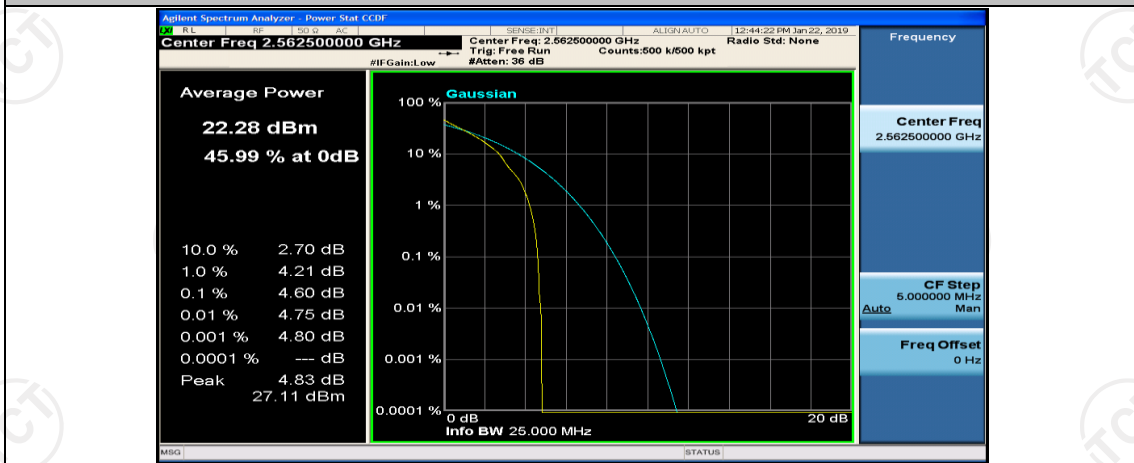

(Channel Bandwidth:15 MHz)_HCH_QPSK_1RB#37