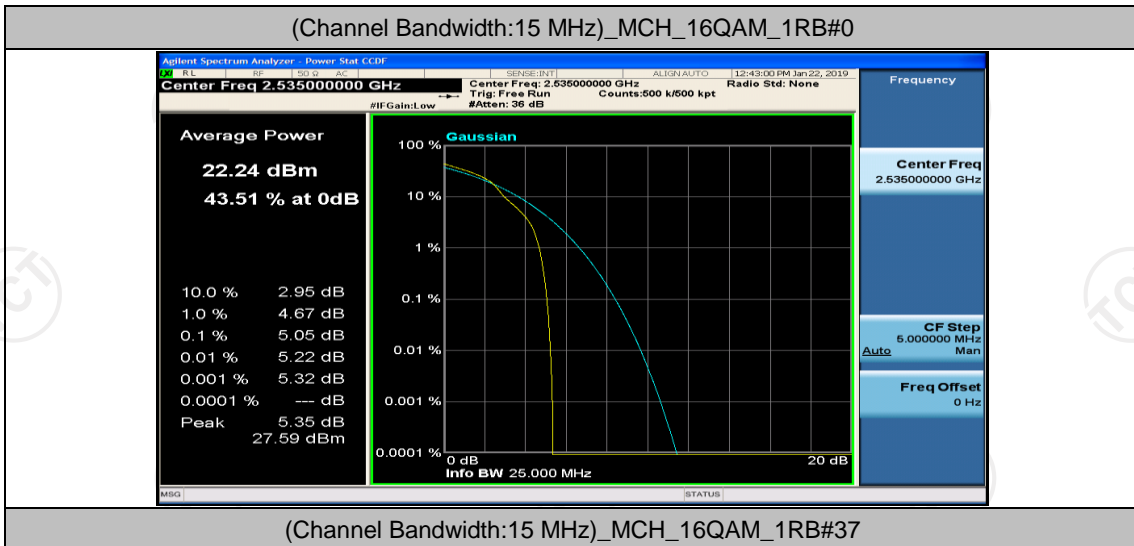

(Channel Bandwidth:15 MHz)_MCH_16QAM_1RB#37