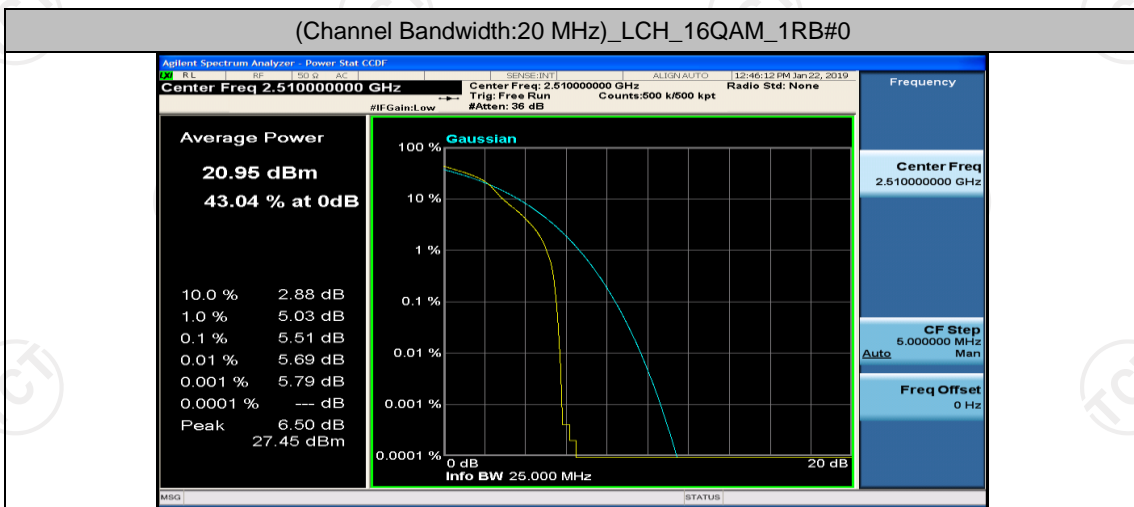

(Channel Bandwidth:20 MHz)_LCH_16QAM_1RB#0