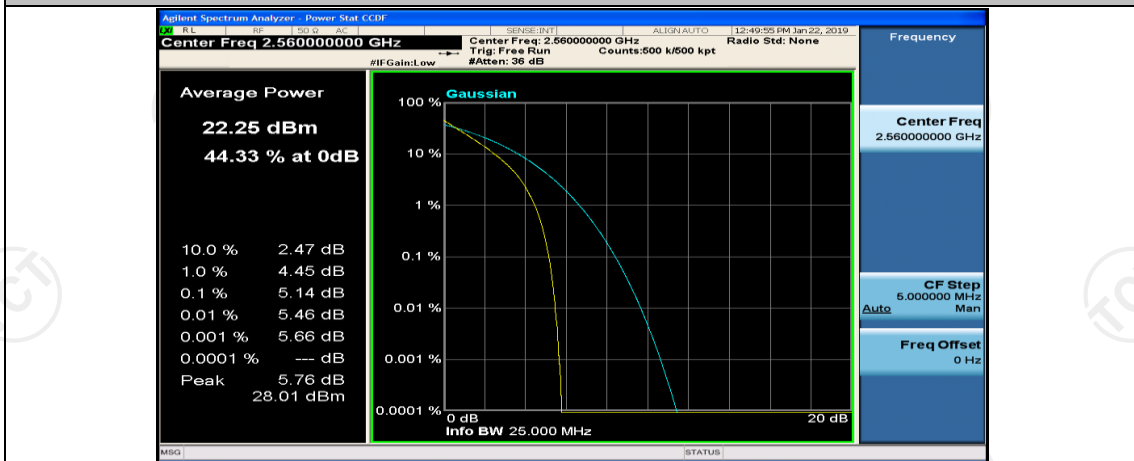

(Channel Bandwidth:20 MHz)_HCH_QPSK_1RB#99

(Channel Bandwidth:20 MHz)_HCH_QPSK_50RB#0

(Channel Bandwidth:20 MHz)_HCH_QPSK_50RB#25

(Channel Bandwidth:20 MHz)_HCH_QPSK_50RB#50

(Channel Bandwidth:20 MHz)_HCH_QPSK_100RB#0