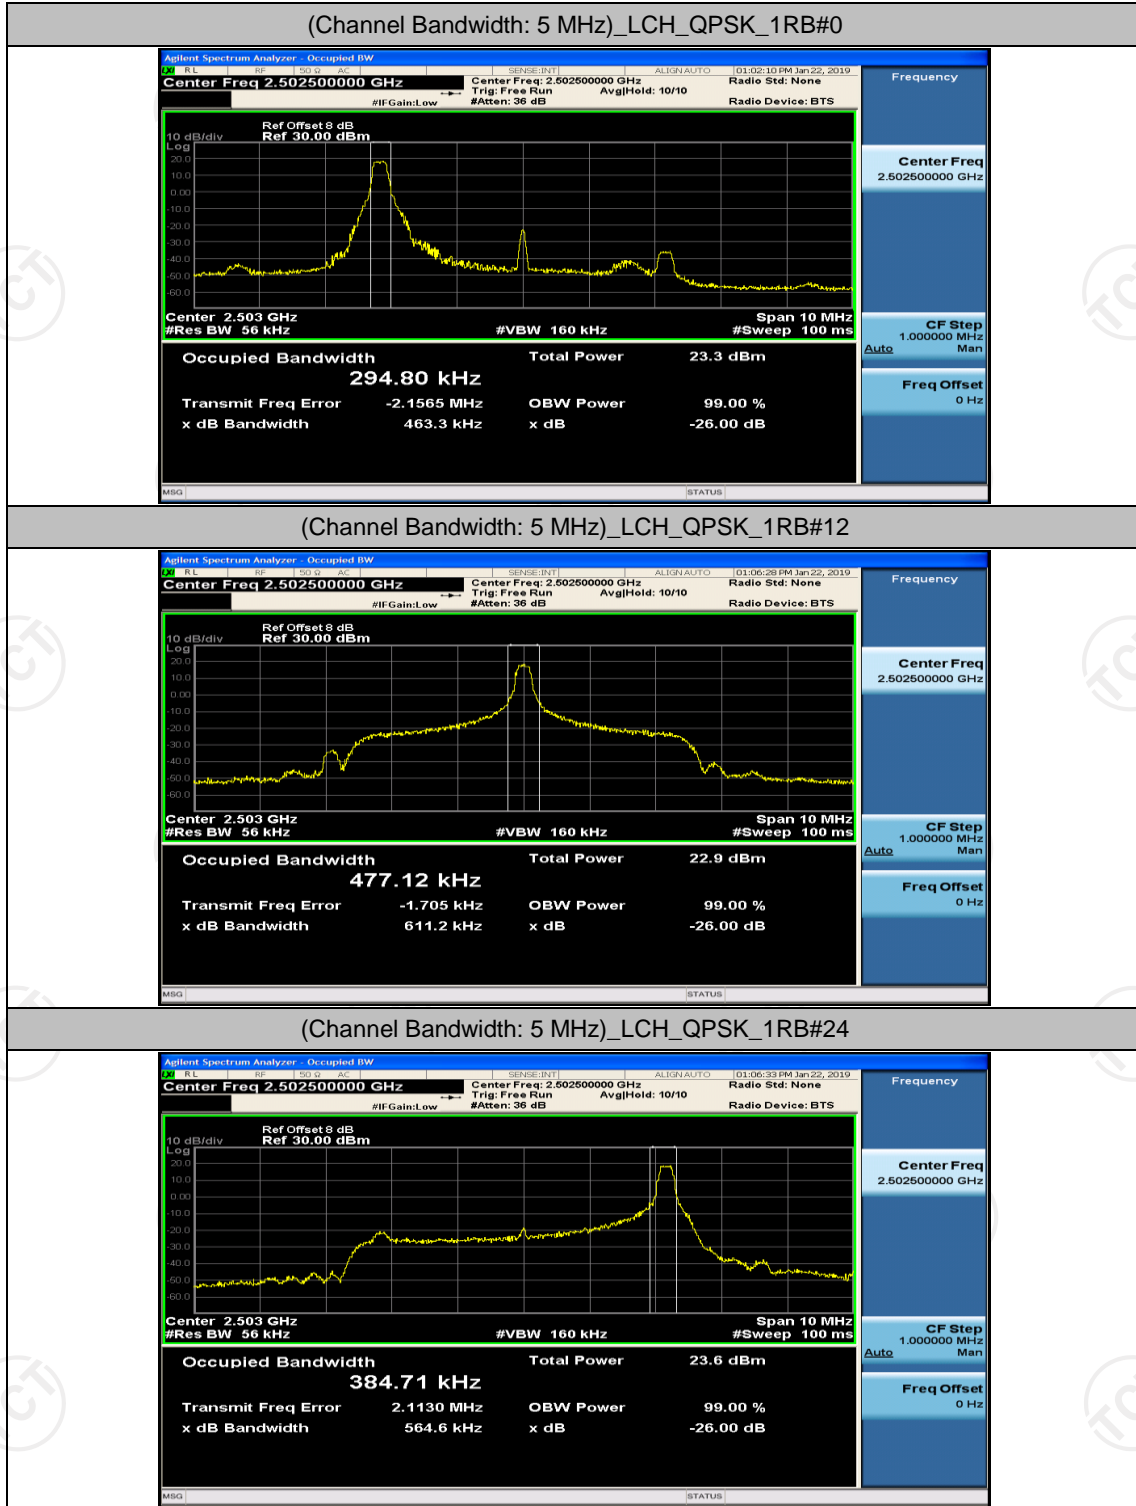

50	25	9.0275	10.22	PASS	
		50	50	8.9997	9.825	PASS	
		100	0	17.866	18.78	PASS	
	MCH	1	0	0.63856	0.8265	PASS	
		1	50	0.71570	1.005	PASS	
		1	99	0.68487	1.020	PASS	
		50	0	9.0025	9.922	PASS	
		50	25	9.0180	10.26	PASS	
		50	50	9.0062	9.809	PASS	
		100	0	17.901	18.82	PASS	
		HCH	1	0	0.65121	0.8935	PASS
			1	50	0.71347	0.9337	PASS
	1		99	0.66385	0.9128	PASS	
	50		0	8.9945	9.809	PASS	
	50		25	9.0247	10.36	PASS	
	50		50	9.0259	9.992	PASS	
	100		0	17.913	18.82	PASS	
	16QAM	LCH	1	0	0.64762	0.9641	PASS
1			50	0.69766	0.9605	PASS	
1			99	0.67987	0.9126	PASS	
50			0	9.0068	10.03	PASS	
50			25	9.0186	10.39	PASS	
50			50	8.9989	9.948	PASS	
100			0	17.863	18.77	PASS	
MCH		1	0	0.65314	0.8918	PASS	
		1	50	0.71740	0.9325	PASS	
		1	99	0.68079	0.8741	PASS	
		50	0	9.0117	9.758	PASS	
		50	25	9.0125	10.75	PASS	
		50	50	9.0017	9.758	PASS	
		100	0	17.895	18.74	PASS	
HCH		1	0	0.64020	0.8410	PASS	
		1	50	0.75248	0.9360	PASS	
		1	99	0.69386	0.9084	PASS	
		50	0	9.0051	9.919	PASS	
		50	25	9.0313	10.17	PASS	
		50	50	9.0198	10.02	PASS	
		100	0	17.894	18.86	PASS	

(Channel Bandwidth: 5 MHz)_LCH_QPSK_12RB#0

Test Graphs

Channel Bandwidth: 5 MHz