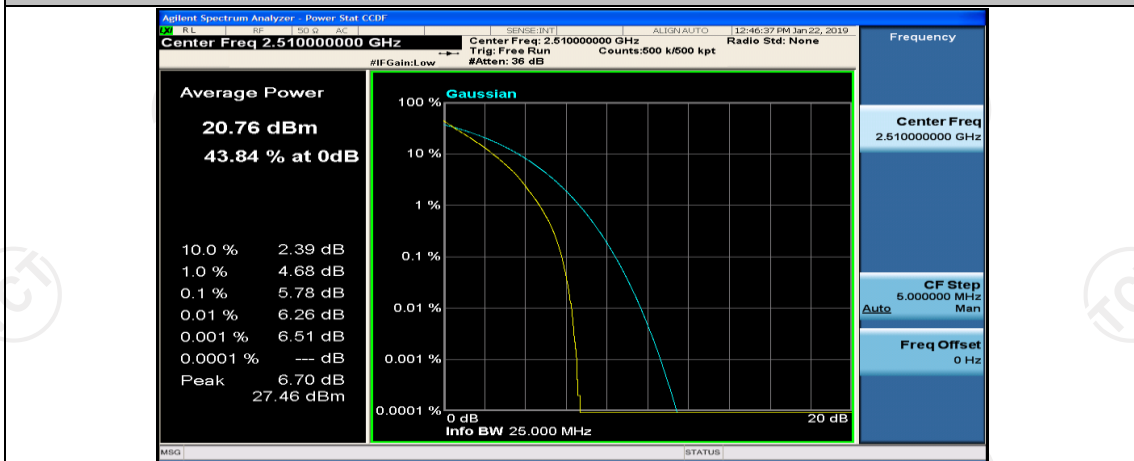

(Channel Bandwidth:15 MHz)_HCH_16QAM_37RB#18

(Channel Bandwidth:15 MHz)_HCH_16QAM_37RB#38

(Channel Bandwidth:15 MHz)_HCH_16QAM_75RB#0

Channel Bandwidth: 20 MHz

(Channel Bandwidth:20 MHz)_LCH_QPSK_50RB#0

(Channel Bandwidth:20 MHz)_LCH_QPSK_50RB#25