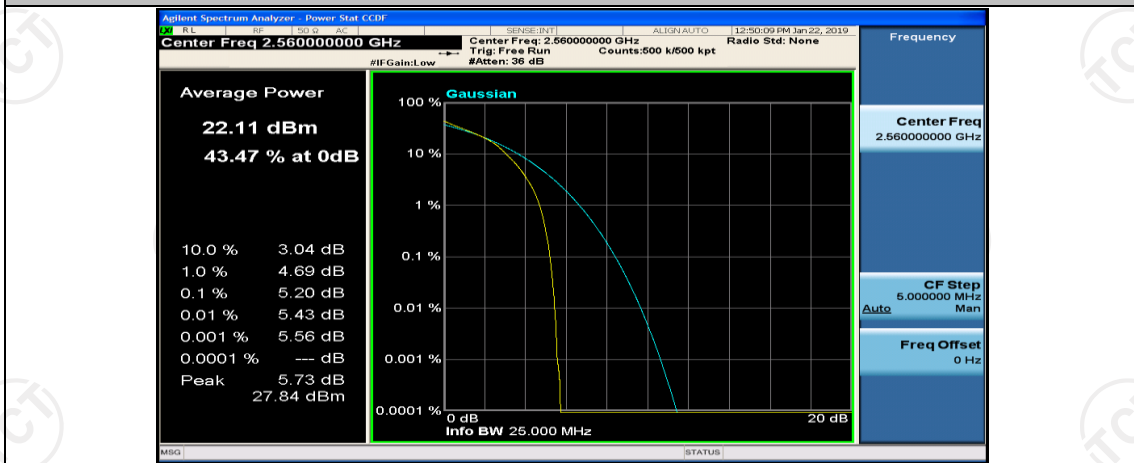

(Channel Bandwidth:20 MHz)_HCH_16QAM_50RB#25