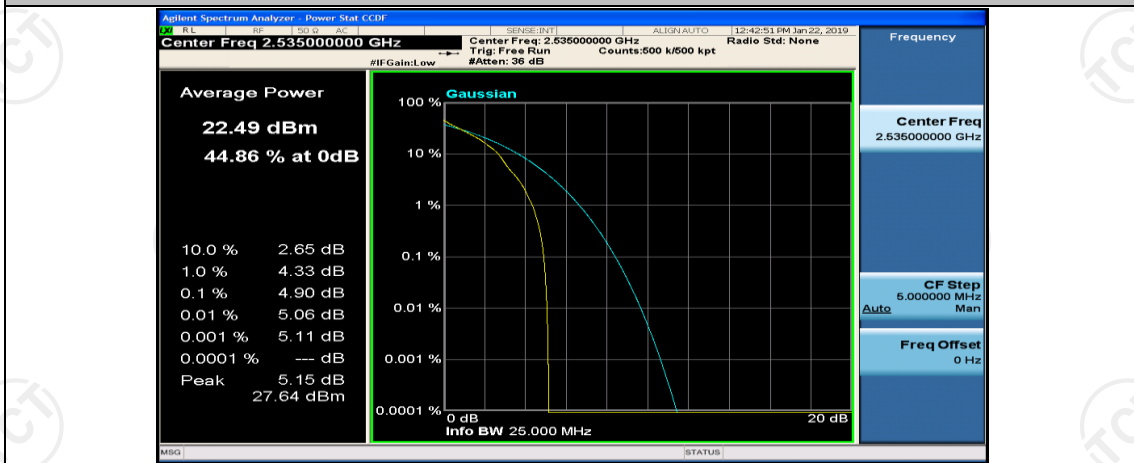

(Channel Bandwidth:15 MHz)_MCH_QPSK_1RB#74

(Channel Bandwidth:15 MHz)_MCH_QPSK_37RB#0

(Channel Bandwidth:15 MHz)_MCH_QPSK_37RB#18

(Channel Bandwidth:15 MHz)_MCH_QPSK_37RB#38

(Channel Bandwidth:15 MHz)_MCH_QPSK_75RB#0