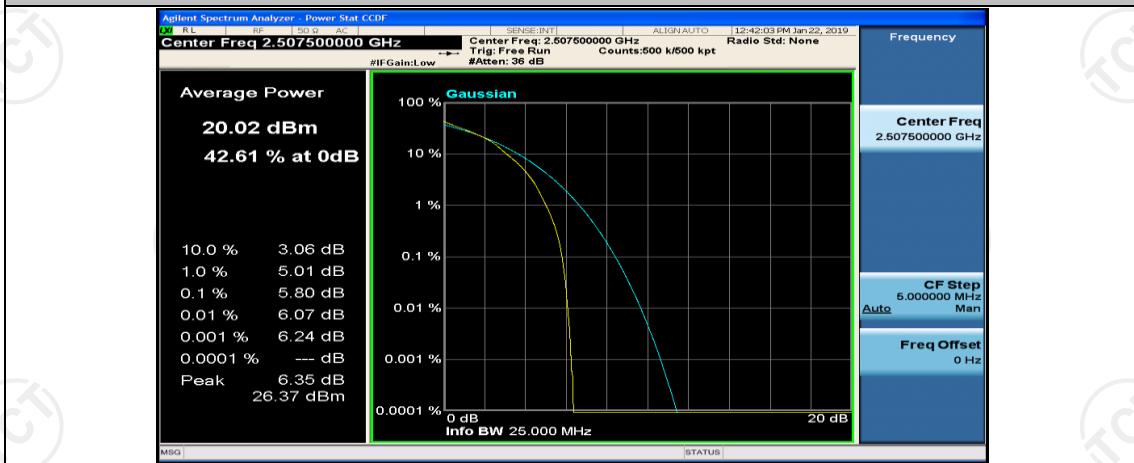

(Channel Bandwidth:15 MHz)_LCH_16QAM_37RB#0