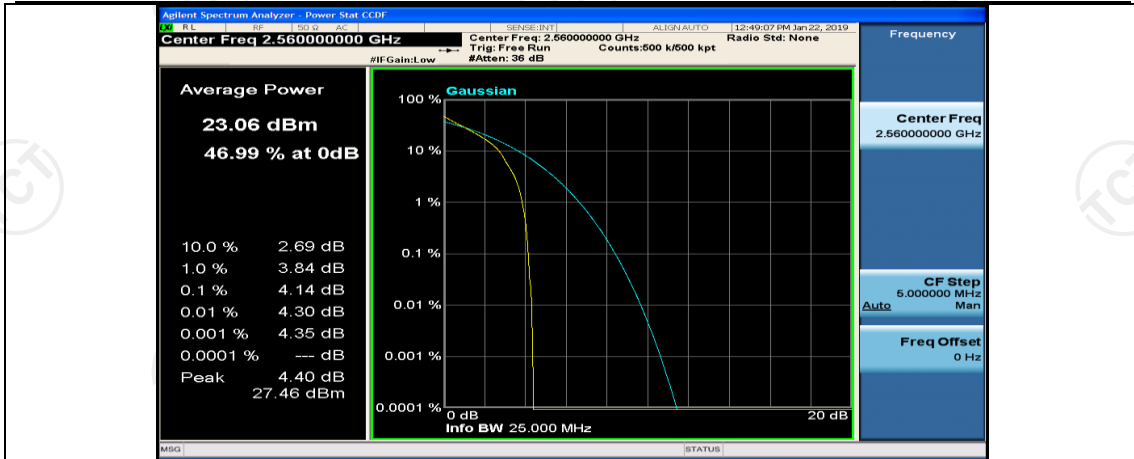

(Channel Bandwidth:20 MHz)_LCH_QPSK_50RB#50

(Channel Bandwidth:20 MHz)_MCH_QPSK_50RB#0

(Channel Bandwidth:20 MHz)_MCH_QPSK_100RB#0

(Channel Bandwidth:20 MHz)_HCH_QPSK_1RB#0

(Channel Bandwidth:20 MHz)_HCH_QPSK_1RB#49