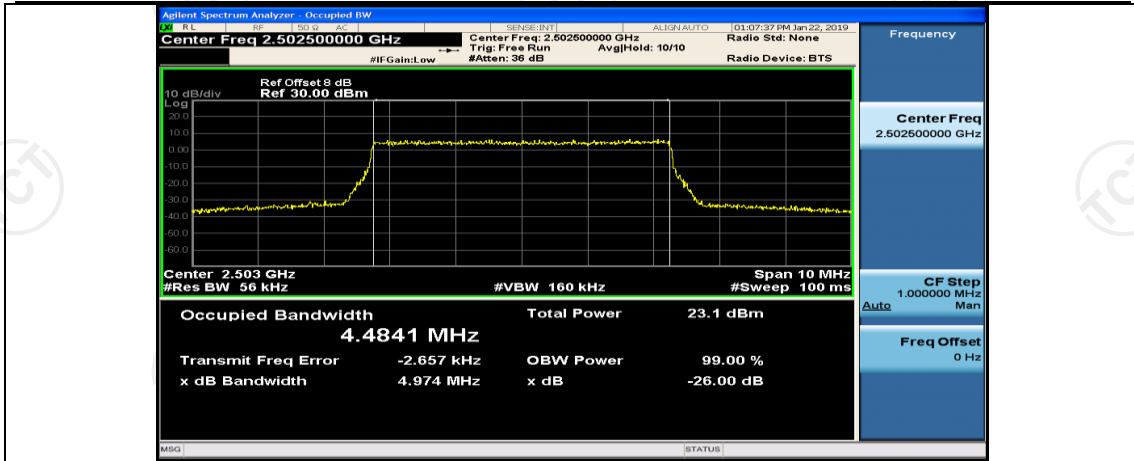

Test Graphs

Channel Bandwidth: 5 MHz

(Channel Bandwidth: 5 MHz)_LCH_QPSK_12RB#0

(Channel Bandwidth: 5 MHz)_LCH_QPSK_12RB#6

(Channel Bandwidth: 5 MHz)_LCH_QPSK_12RB#13

(Channel Bandwidth: 5 MHz)_LCH_QPSK_25RB#0