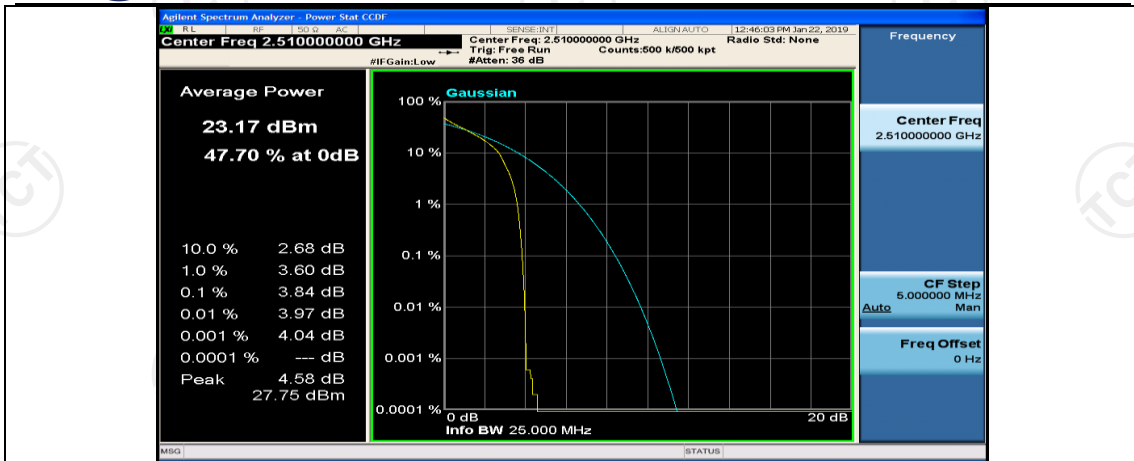

(Channel Bandwidth:15 MHz)_HCH_16QAM_37RB#18

(Channel Bandwidth:15 MHz)_HCH_16QAM_37RB#38

(Channel Bandwidth:15 MHz)_HCH_16QAM_75RB#0

Channel Bandwidth: 20 MHz

(Channel Bandwidth:20 MHz)_LCH_QPSK_50RB#0

(Channel Bandwidth:20 MHz)_LCH_QPSK_50RB#25