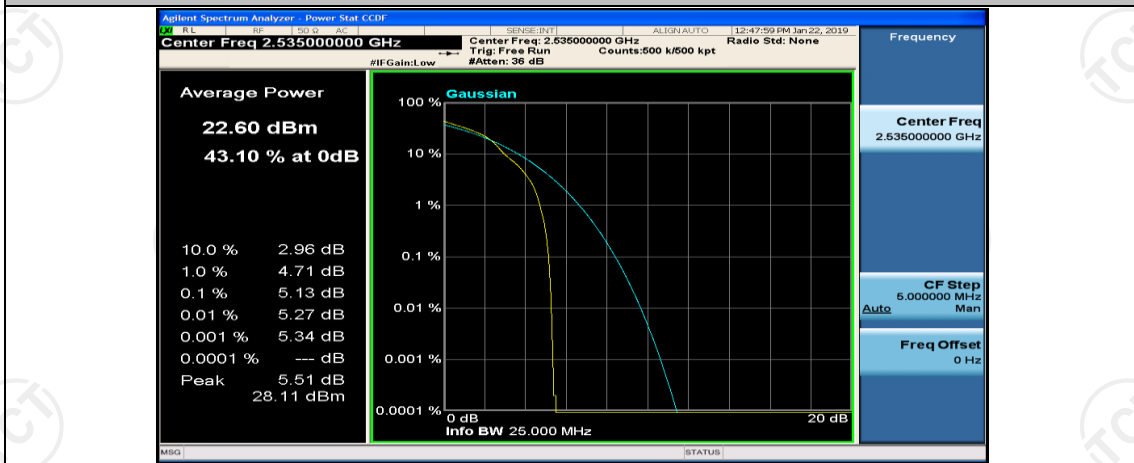

(Channel Bandwidth:20 MHz)_MCH_16QAM_1RB#99