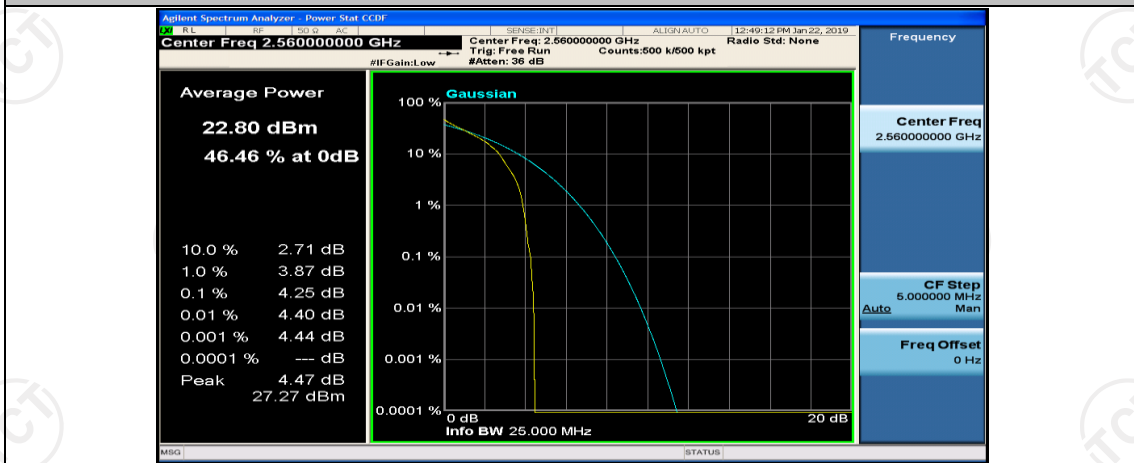

(Channel Bandwidth:20 MHz)_LCH_QPSK_50RB#50

(Channel Bandwidth:20 MHz)_MCH_QPSK_50RB#0

(Channel Bandwidth:20 MHz)_MCH_QPSK_100RB#0

(Channel Bandwidth:20 MHz)_HCH_QPSK_1RB#0

(Channel Bandwidth:20 MHz)_HCH_QPSK_1RB#49