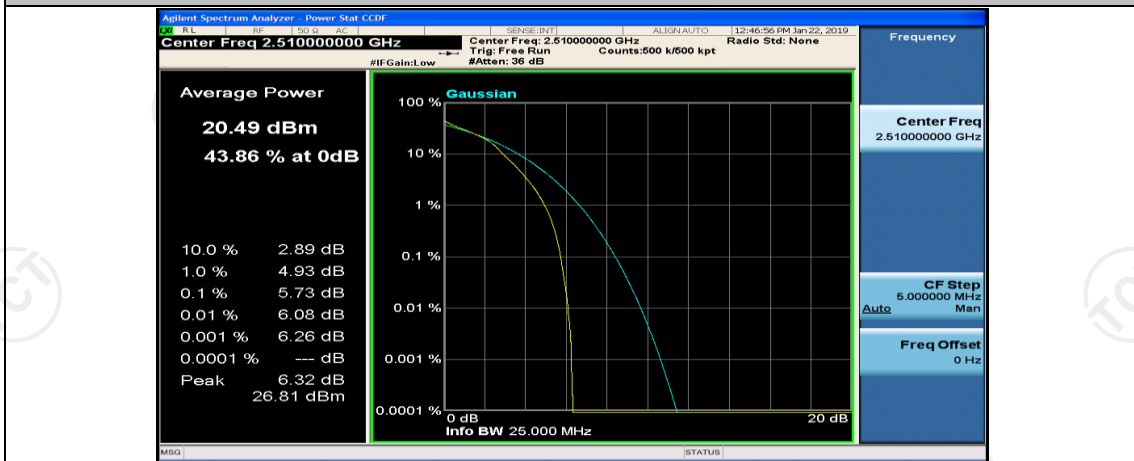

(Channel Bandwidth:20 MHz)_LCH_16QAM_1RB#0

(Channel Bandwidth:20 MHz)_LCH_16QAM_1RB#49

(Channel Bandwidth:20 MHz)_LCH_16QAM_1RB#99

(Channel Bandwidth:20 MHz)_LCH_16QAM_50RB#0

(Channel Bandwidth:20 MHz)_LCH_16QAM_50RB#25