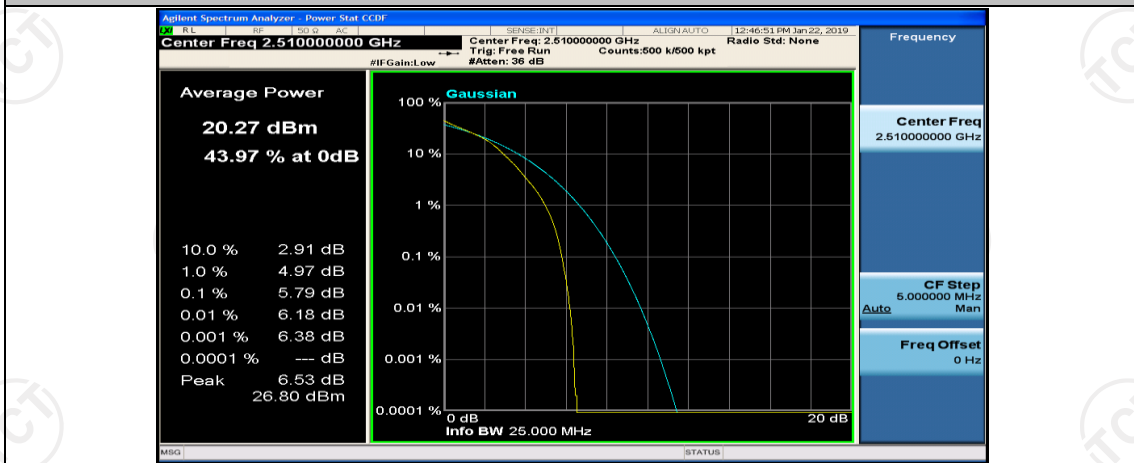

(Channel Bandwidth:20 MHz)_LCH_16QAM_1RB#0

(Channel Bandwidth:20 MHz)_LCH_16QAM_1RB#49

(Channel Bandwidth:20 MHz)_LCH_16QAM_1RB#99

(Channel Bandwidth:20 MHz)_LCH_16QAM_50RB#0

(Channel Bandwidth:20 MHz)_LCH_16QAM_50RB#25