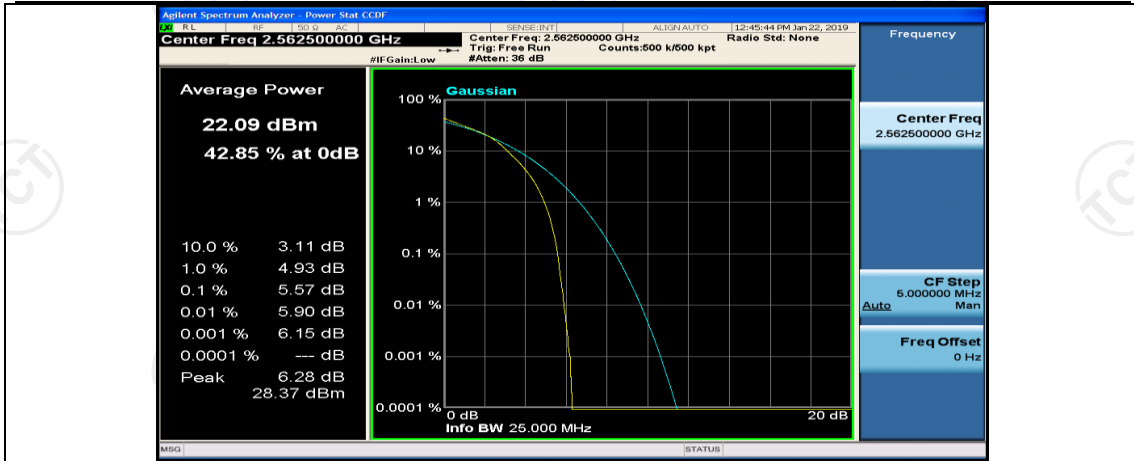

(Channel Bandwidth:15 MHz)_HCH_16QAM_75RB#0