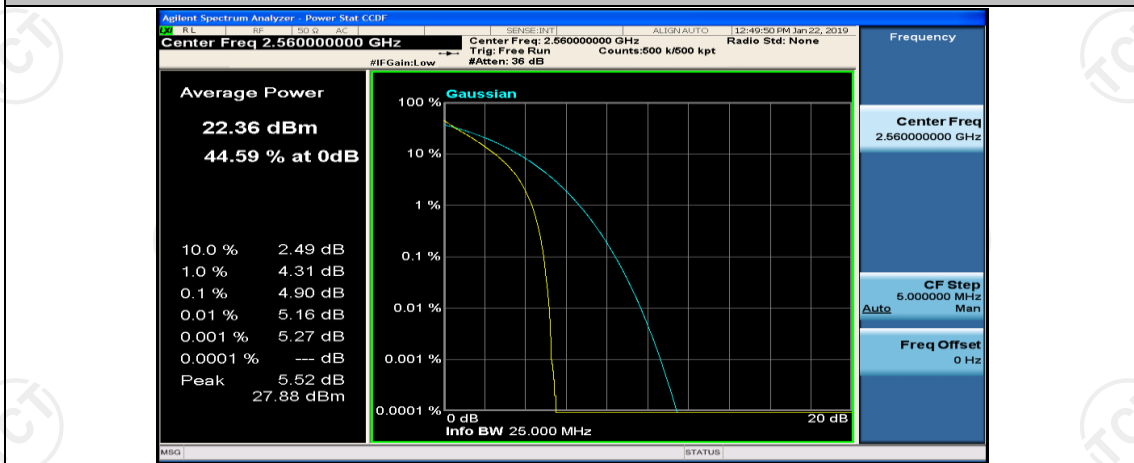

(Channel Bandwidth:20 MHz)_HCH_QPSK_50RB#25