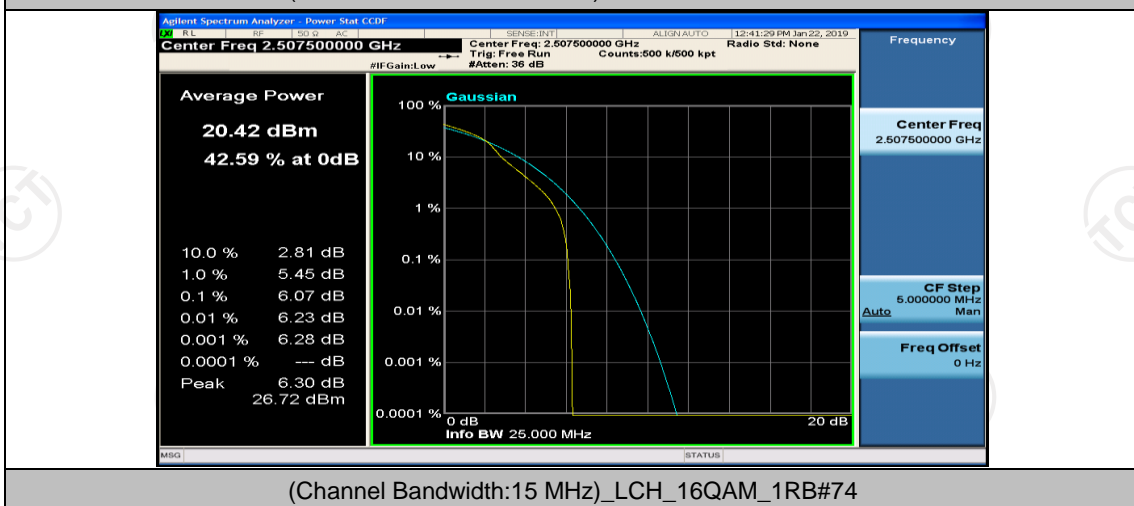

(Channel Bandwidth:15 MHz)_HCH_QPSK_37RB#38

(Channel Bandwidth:15 MHz)_HCH_QPSK_75RB#0

(Channel Bandwidth:15 MHz)_LCH_16QAM_1RB#0

(Channel Bandwidth:15 MHz)_LCH_16QAM_1RB#37

(Channel Bandwidth:15 MHz)_LCH_16QAM_1RB#74