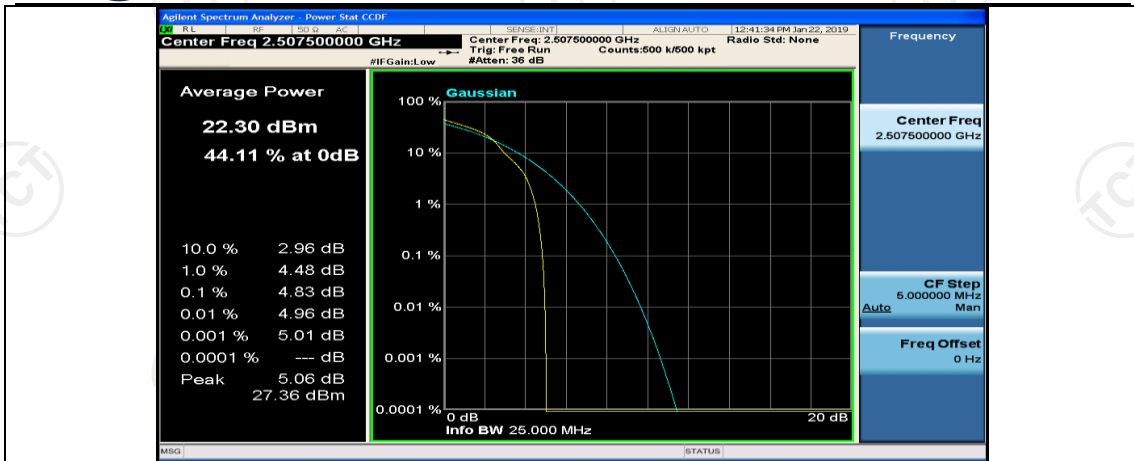

(Channel Bandwidth:15 MHz)_HCH_QPSK_37RB#38

(Channel Bandwidth:15 MHz)_HCH_QPSK_75RB#0

(Channel Bandwidth:15 MHz)_LCH_16QAM_1RB#0

(Channel Bandwidth:15 MHz)_LCH_16QAM_1RB#37

(Channel Bandwidth:15 MHz)_LCH_16QAM_1RB#74