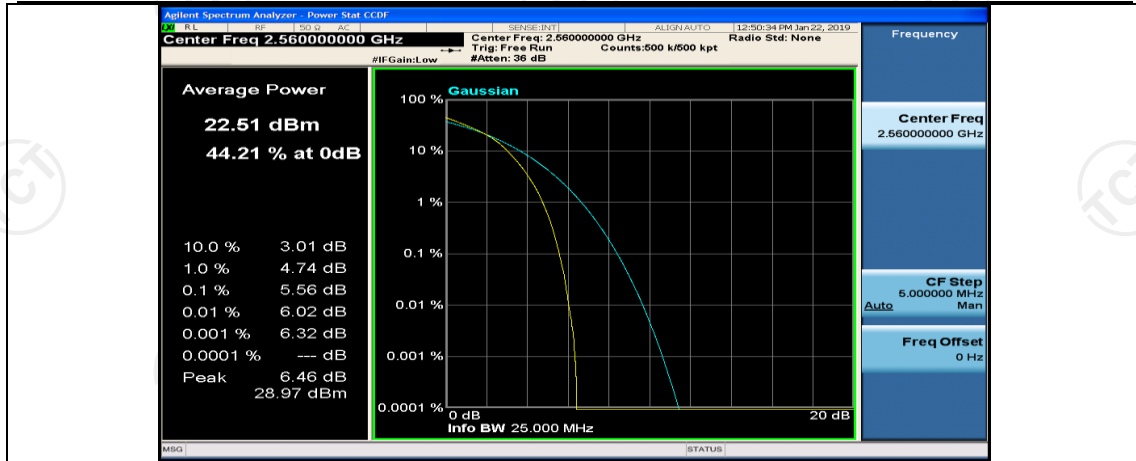

(Channel Bandwidth:20 MHz)_HCH_16QAM_50RB#0

(Channel Bandwidth:20 MHz)_HCH_16QAM_50RB#25

(Channel Bandwidth:20 MHz)_HCH_16QAM_50RB#50

(Channel Bandwidth:20 MHz)_HCH_16QAM_100RB#0

Appendix C: 26dB Bandwidth and Occupied Bandwidth