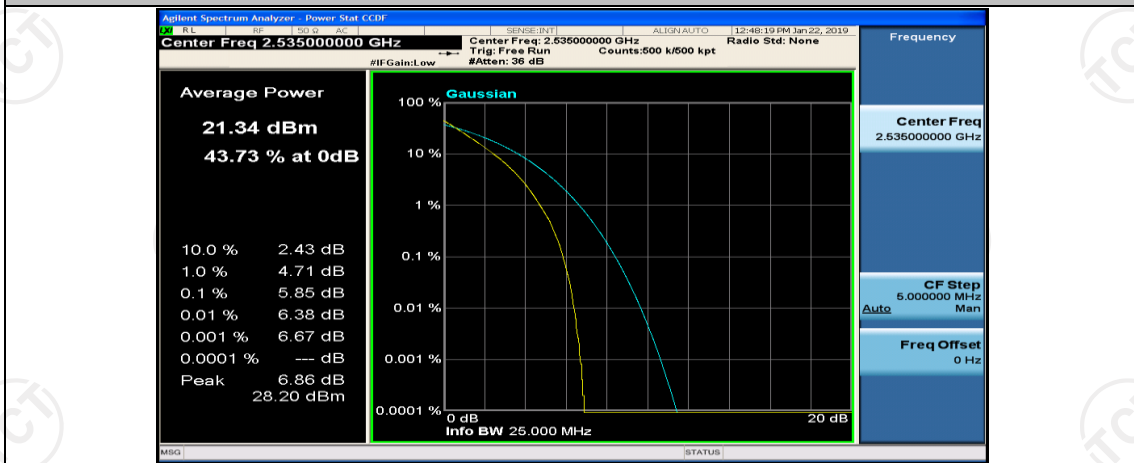

(Channel Bandwidth:20 MHz)_MCH_QPSK_50RB#0