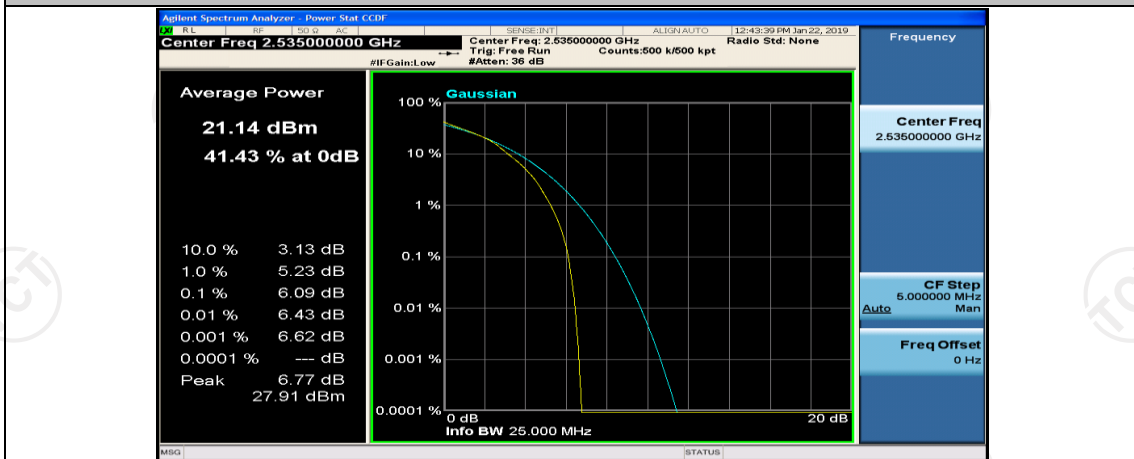

(Channel Bandwidth:15 MHz)_MCH_16QAM_37RB#0