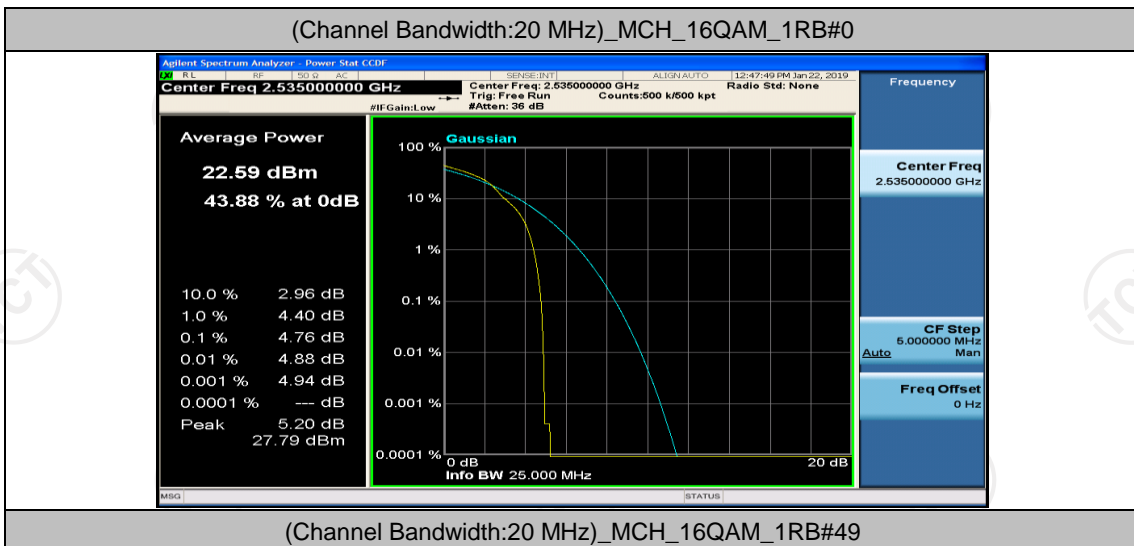

(Channel Bandwidth:20 MHz)_MCH_16QAM_1RB#49