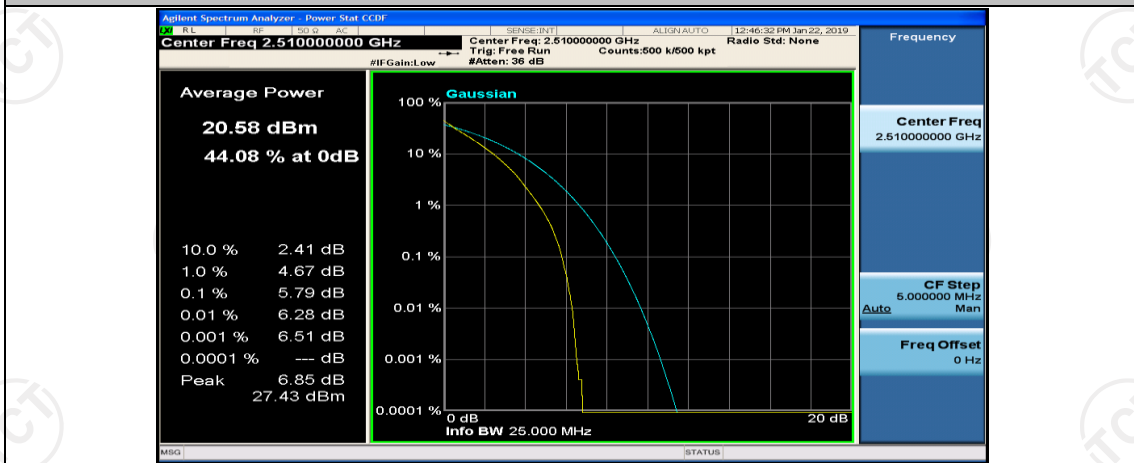

(Channel Bandwidth:15 MHz)_HCH_16QAM_37RB#18

(Channel Bandwidth:15 MHz)_HCH_16QAM_37RB#38

(Channel Bandwidth:15 MHz)_HCH_16QAM_75RB#0

Channel Bandwidth: 20 MHz

(Channel Bandwidth:20 MHz)_LCH_QPSK_50RB#0

(Channel Bandwidth:20 MHz)_LCH_QPSK_50RB#25