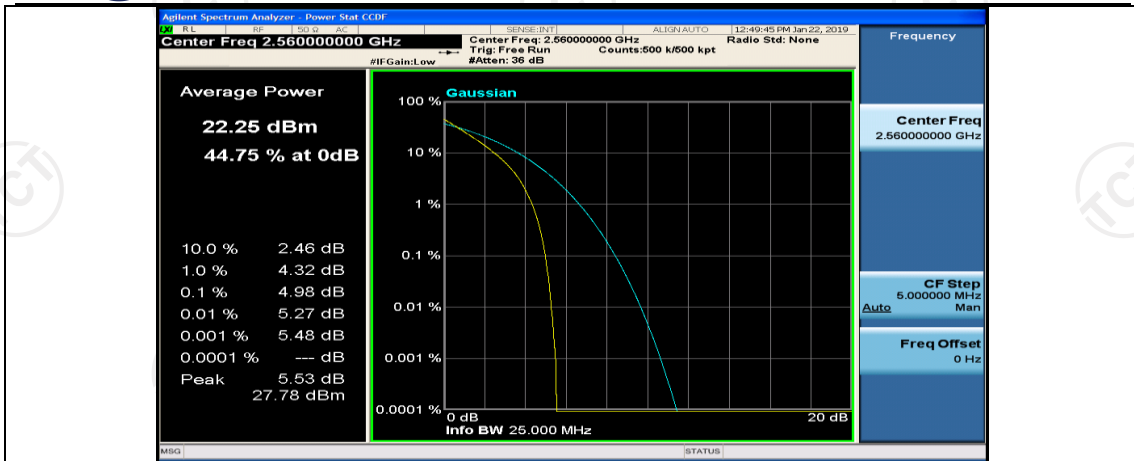

(Channel Bandwidth:20 MHz)_HCH_QPSK_50RB#0