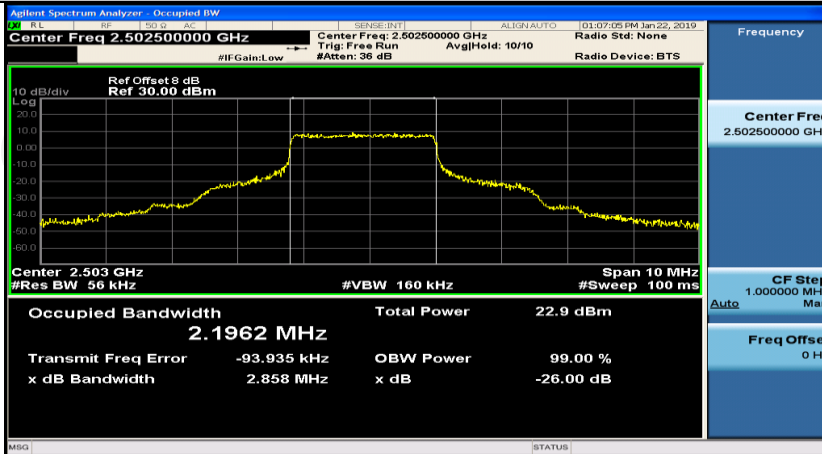

Test Graphs

Channel Bandwidth: 5 MHz

(Channel Bandwidth: 5 MHz)_LCH_QPSK_12RB#0

(Channel Bandwidth: 5 MHz)_LCH_QPSK_12RB#6

(Channel Bandwidth: 5 MHz)_LCH_QPSK_12RB#13

(Channel Bandwidth: 5 MHz)_LCH_QPSK_25RB#0