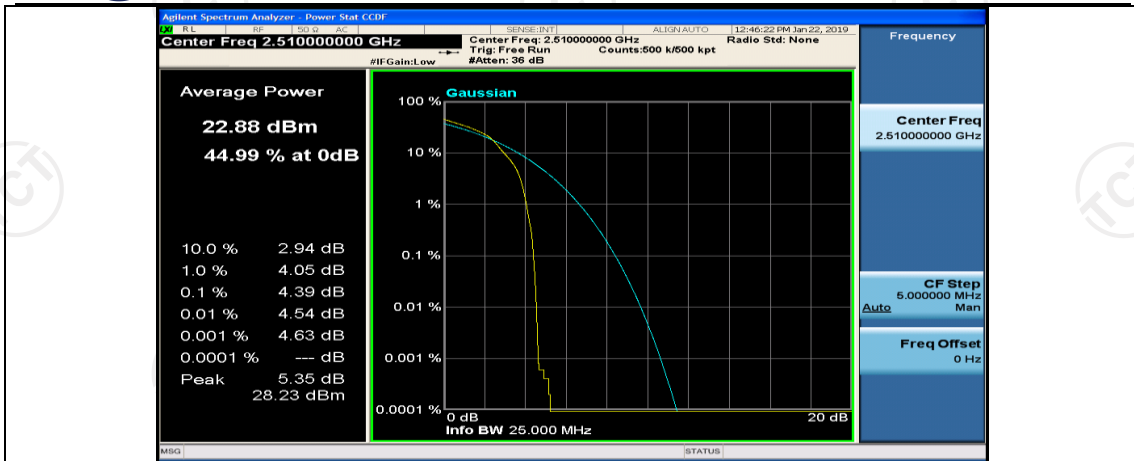

(Channel Bandwidth:20 MHz)_LCH_16QAM_1RB#99