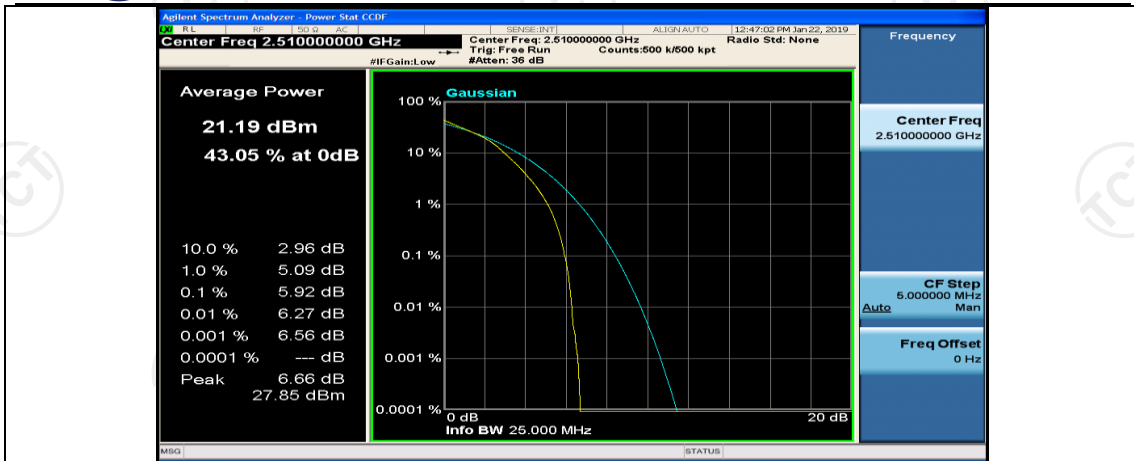

(Channel Bandwidth:20 MHz)_LCH_16QAM_50RB#50