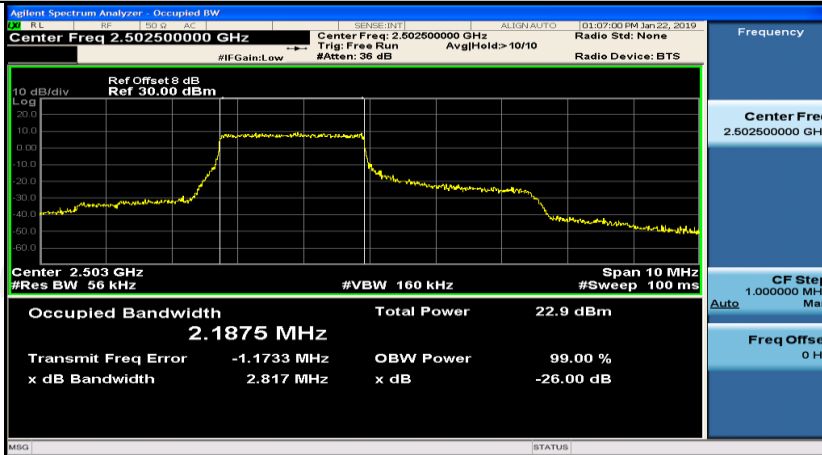

(Channel Bandwidth: 5 MHz)_LCH_QPSK_12RB#6