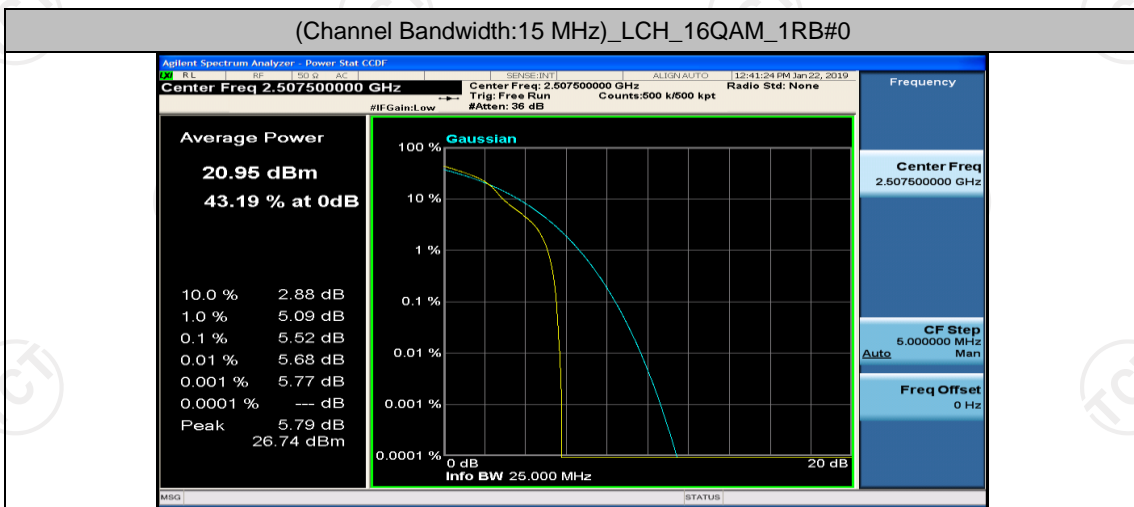

(Channel Bandwidth:15 MHz)_LCH_16QAM_1RB#0