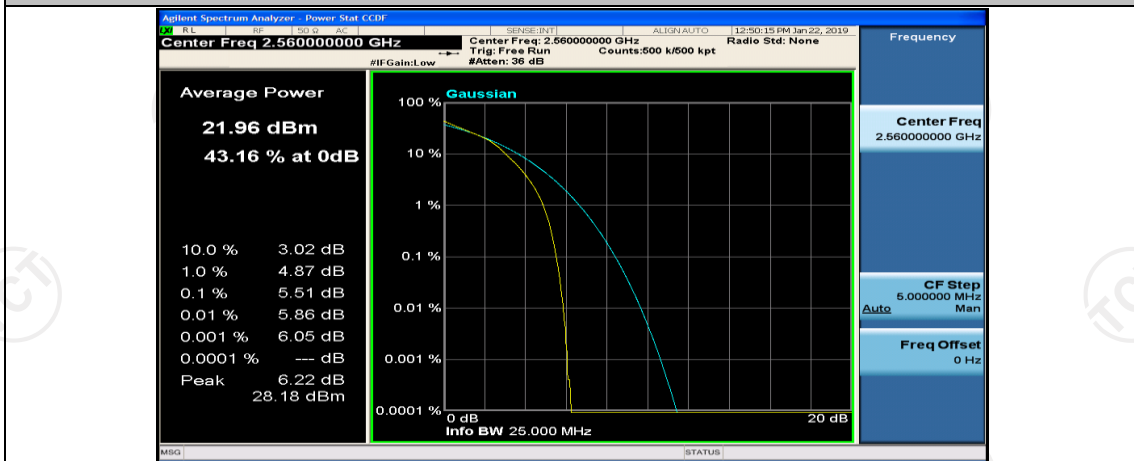

(Channel Bandwidth:20 MHz)_HCH_16QAM_50RB#50