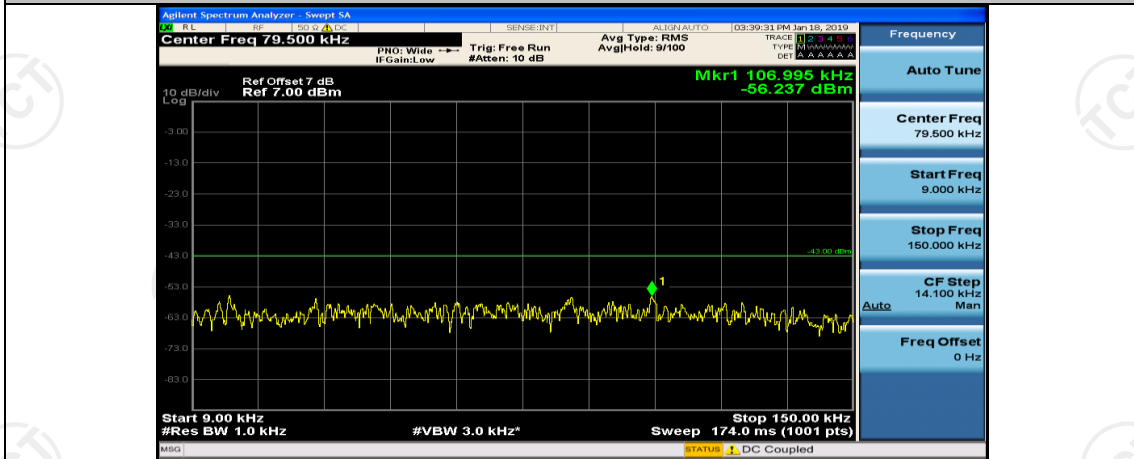

Channel Bandwidth: 10 MHz

Channel Bandwidth: 15 MHz

(Channel Bandwidth:15 MHz)_MCH_QPSK_1RB#0

(Channel Bandwidth:15 MHz)_MCH_QPSK_1RB#37

(Channel Bandwidth:15 MHz)_HCH_QPSK_1RB#0

(Channel Bandwidth:15 MHz)_HCH_QPSK_1RB#37

(Channel Bandwidth:15 MHz)_LCH_16QAM_1RB#0

(Channel Bandwidth:15 MHz)_LCH_16QAM_1RB#37