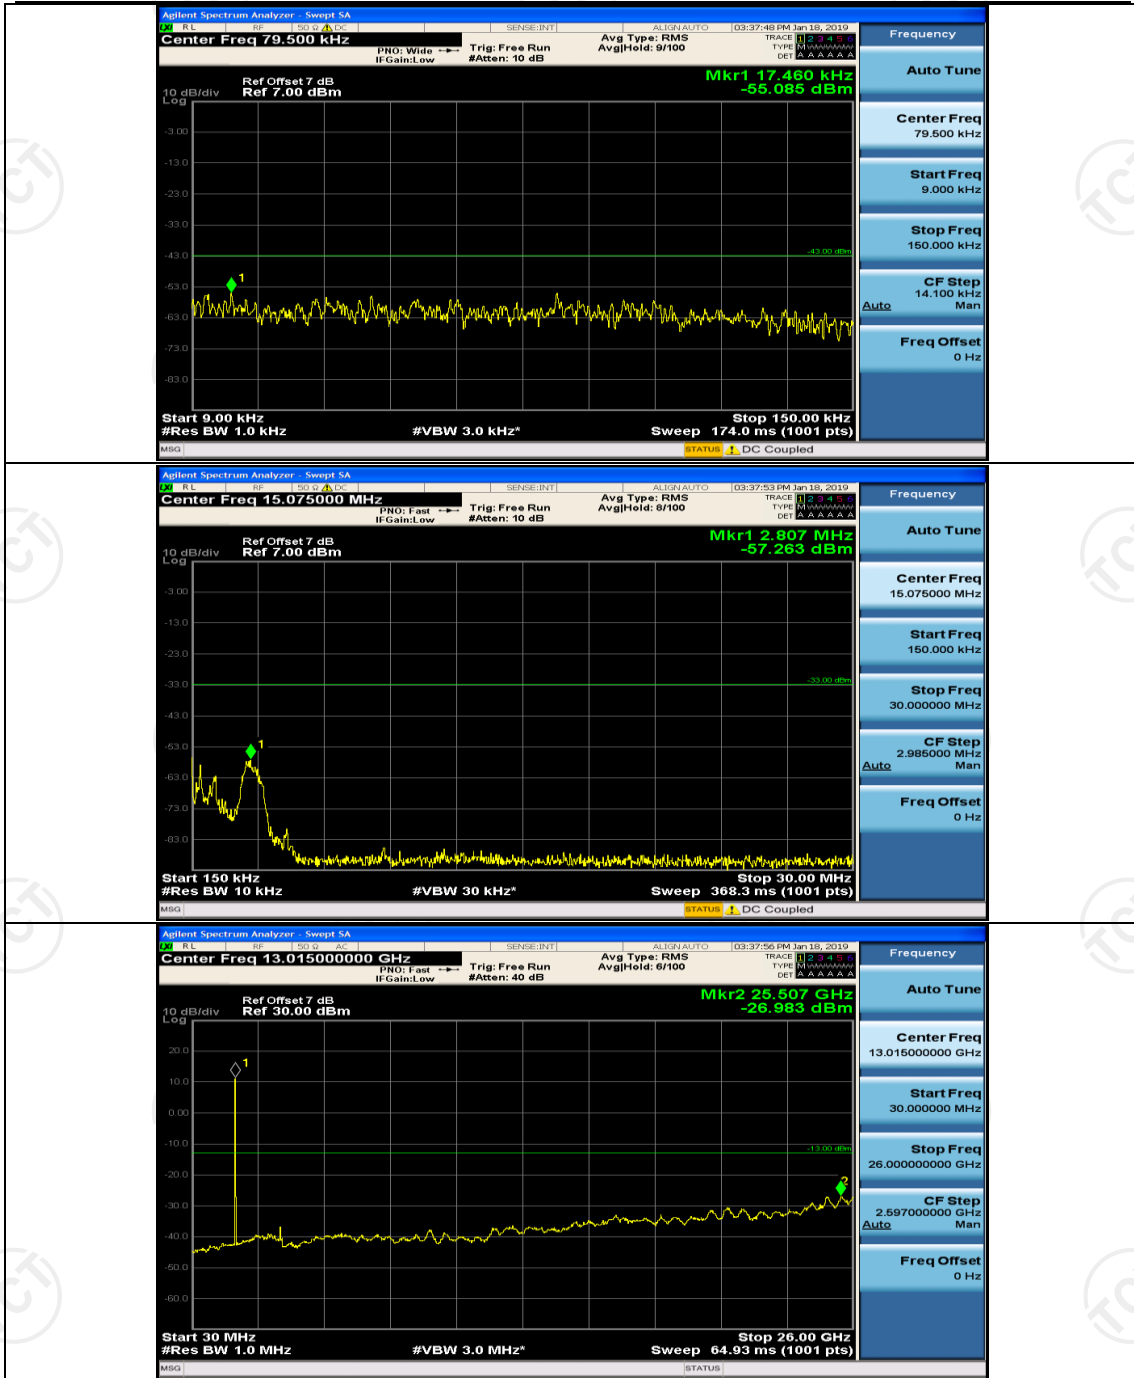

Channel Bandwidth: 10 MHz

Channel Bandwidth: 15 MHz

(Channel Bandwidth:15 MHz)_MCH_QPSK_1RB#0

(Channel Bandwidth:15 MHz)_MCH_QPSK_1RB#37

(Channel Bandwidth:15 MHz)_HCH_QPSK_1RB#0

(Channel Bandwidth:15 MHz)_HCH_QPSK_1RB#37

(Channel Bandwidth:15 MHz)_LCH_16QAM_1RB#0

(Channel Bandwidth:15 MHz)_LCH_16QAM_1RB#37