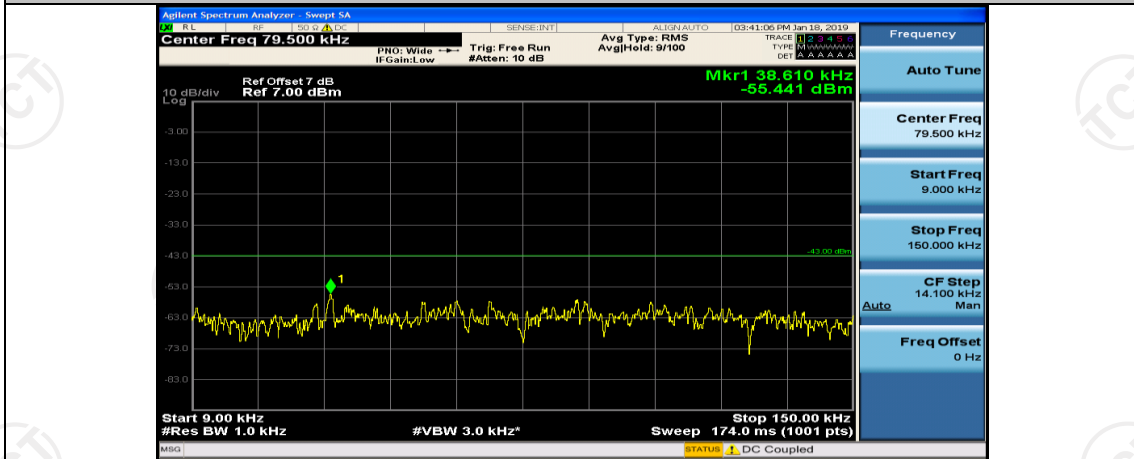

Channel Bandwidth: 10 MHz

Channel Bandwidth: 15 MHz

(Channel Bandwidth:15 MHz)_MCH_QPSK_1RB#0

(Channel Bandwidth:15 MHz)_MCH_QPSK_1RB#37

(Channel Bandwidth:15 MHz)_HCH_QPSK_1RB#0

(Channel Bandwidth:15 MHz)_HCH_QPSK_1RB#37

(Channel Bandwidth:15 MHz)_LCH_16QAM_1RB#0

(Channel Bandwidth:15 MHz)_LCH_16QAM_1RB#37