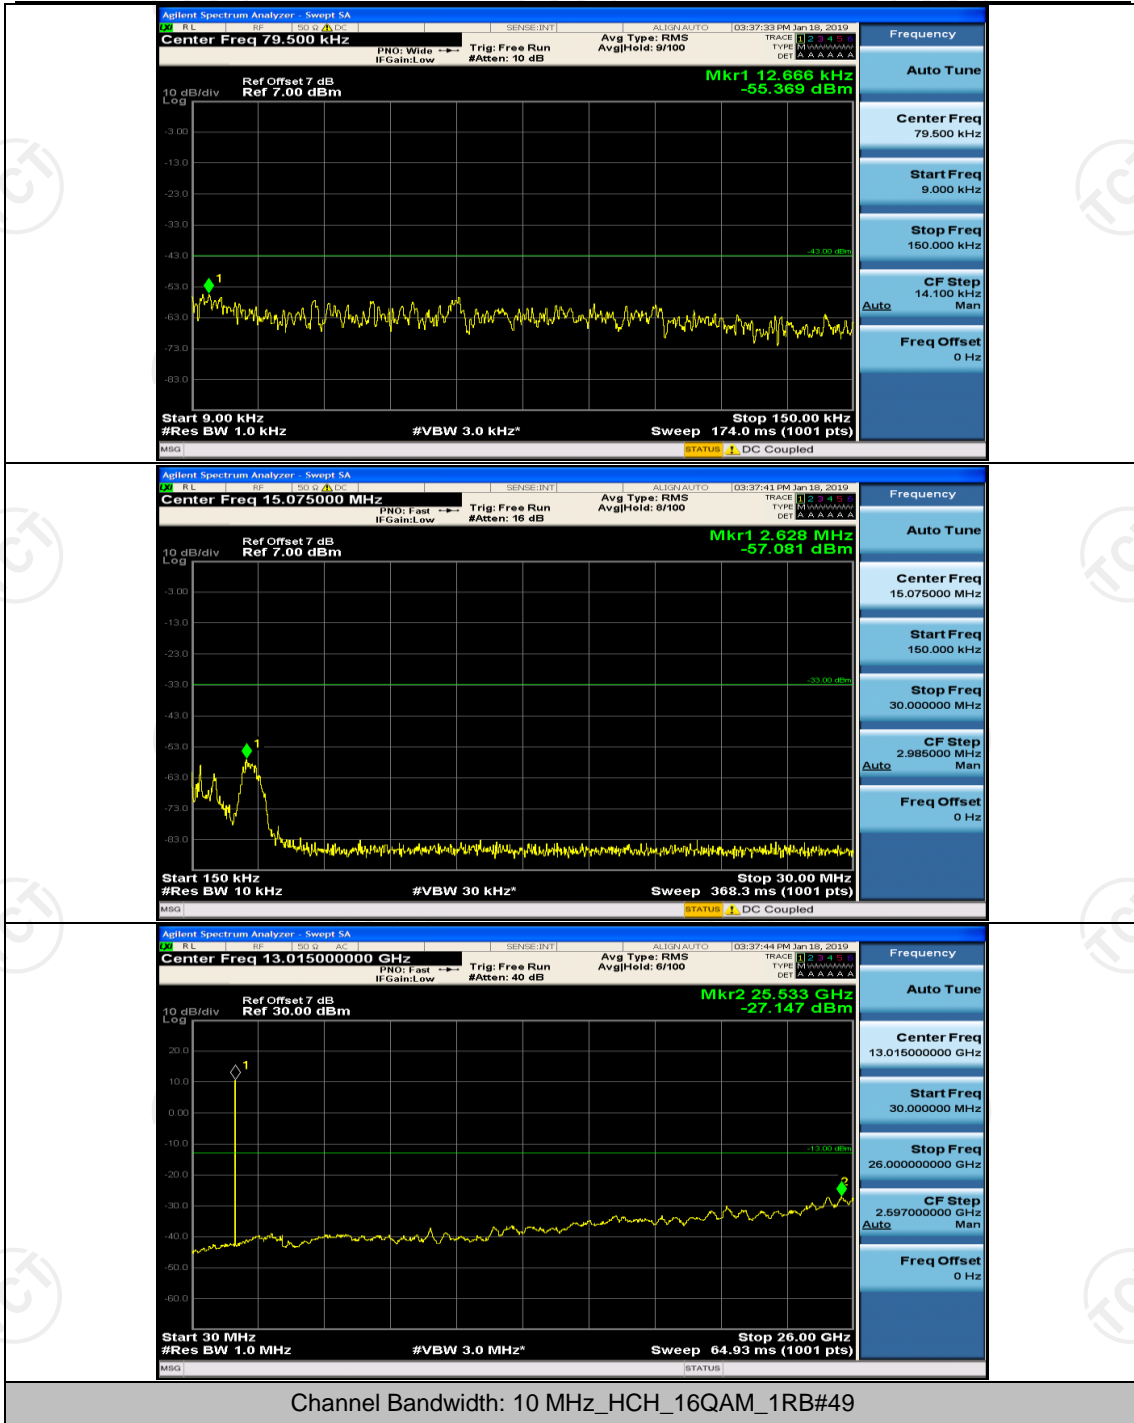

Channel Bandwidth: 10 MHz

Channel Bandwidth: 15 MHz

(Channel Bandwidth:15 MHz)_MCH_QPSK_1RB#0

(Channel Bandwidth:15 MHz)_MCH_QPSK_1RB#37

(Channel Bandwidth:15 MHz)_HCH_QPSK_1RB#0

(Channel Bandwidth:15 MHz)_HCH_QPSK_1RB#37

(Channel Bandwidth:15 MHz)_LCH_16QAM_1RB#0

(Channel Bandwidth:15 MHz)_LCH_16QAM_1RB#37