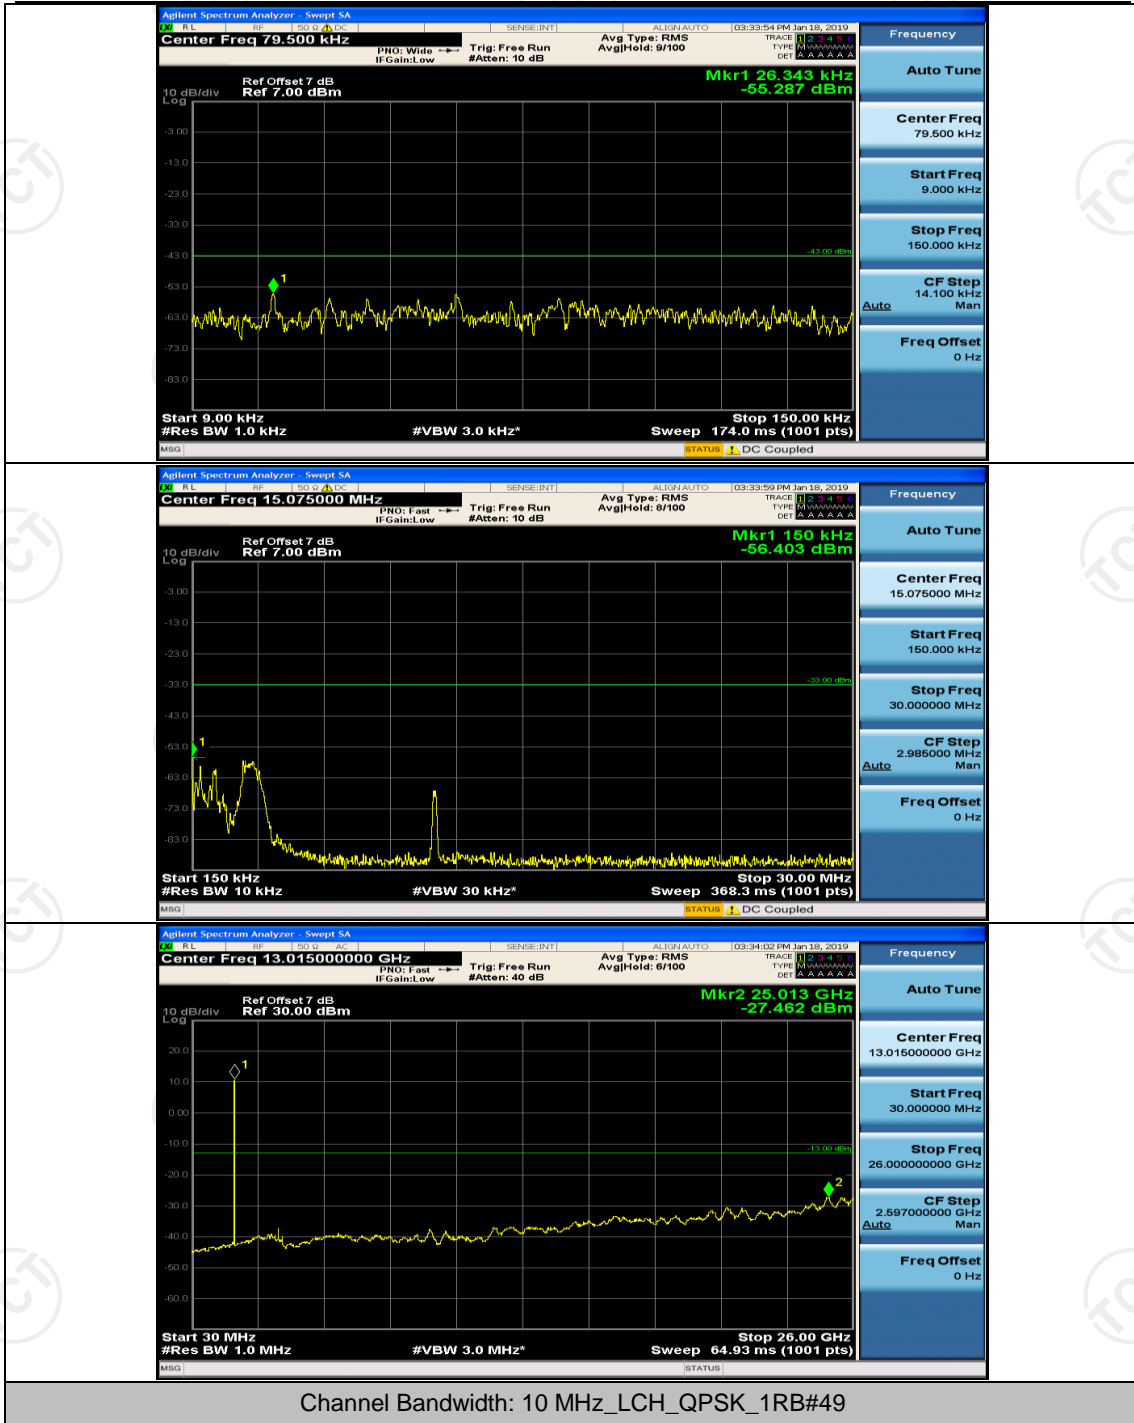

Channel Bandwidth: 10 MHz

Channel Bandwidth: 15 MHz

(Channel Bandwidth:15 MHz)_MCH_QPSK_1RB#0

(Channel Bandwidth:15 MHz)_MCH_QPSK_1RB#37

(Channel Bandwidth:15 MHz)_HCH_QPSK_1RB#0

(Channel Bandwidth:15 MHz)_HCH_QPSK_1RB#37

(Channel Bandwidth:15 MHz)_LCH_16QAM_1RB#0

(Channel Bandwidth:15 MHz)_LCH_16QAM_1RB#37