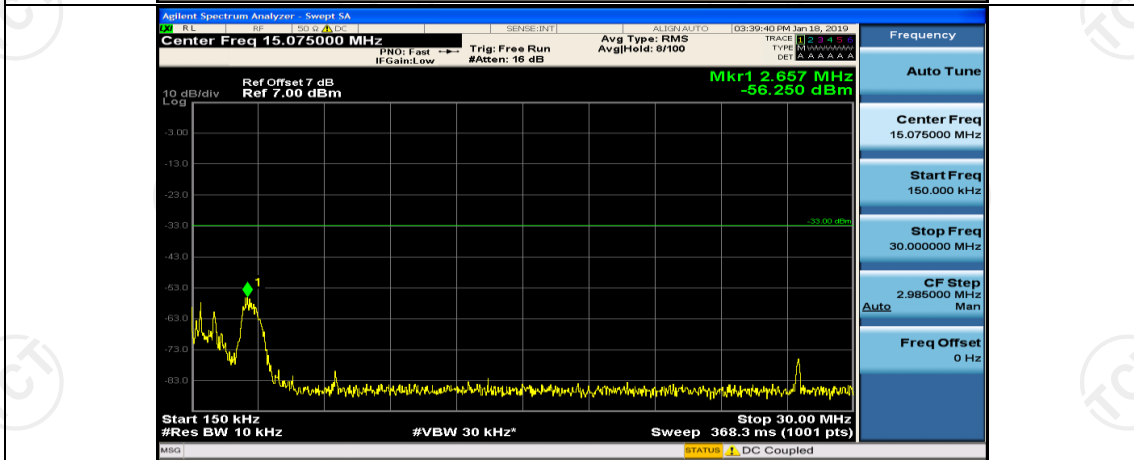

Channel Bandwidth: 10 MHz

Channel Bandwidth: 15 MHz

(Channel Bandwidth:15 MHz)_MCH_QPSK_1RB#0

(Channel Bandwidth:15 MHz)_MCH_QPSK_1RB#37

(Channel Bandwidth:15 MHz)_HCH_QPSK_1RB#0

(Channel Bandwidth:15 MHz)_HCH_QPSK_1RB#37

(Channel Bandwidth:15 MHz)_LCH_16QAM_1RB#0

(Channel Bandwidth:15 MHz)_LCH_16QAM_1RB#37