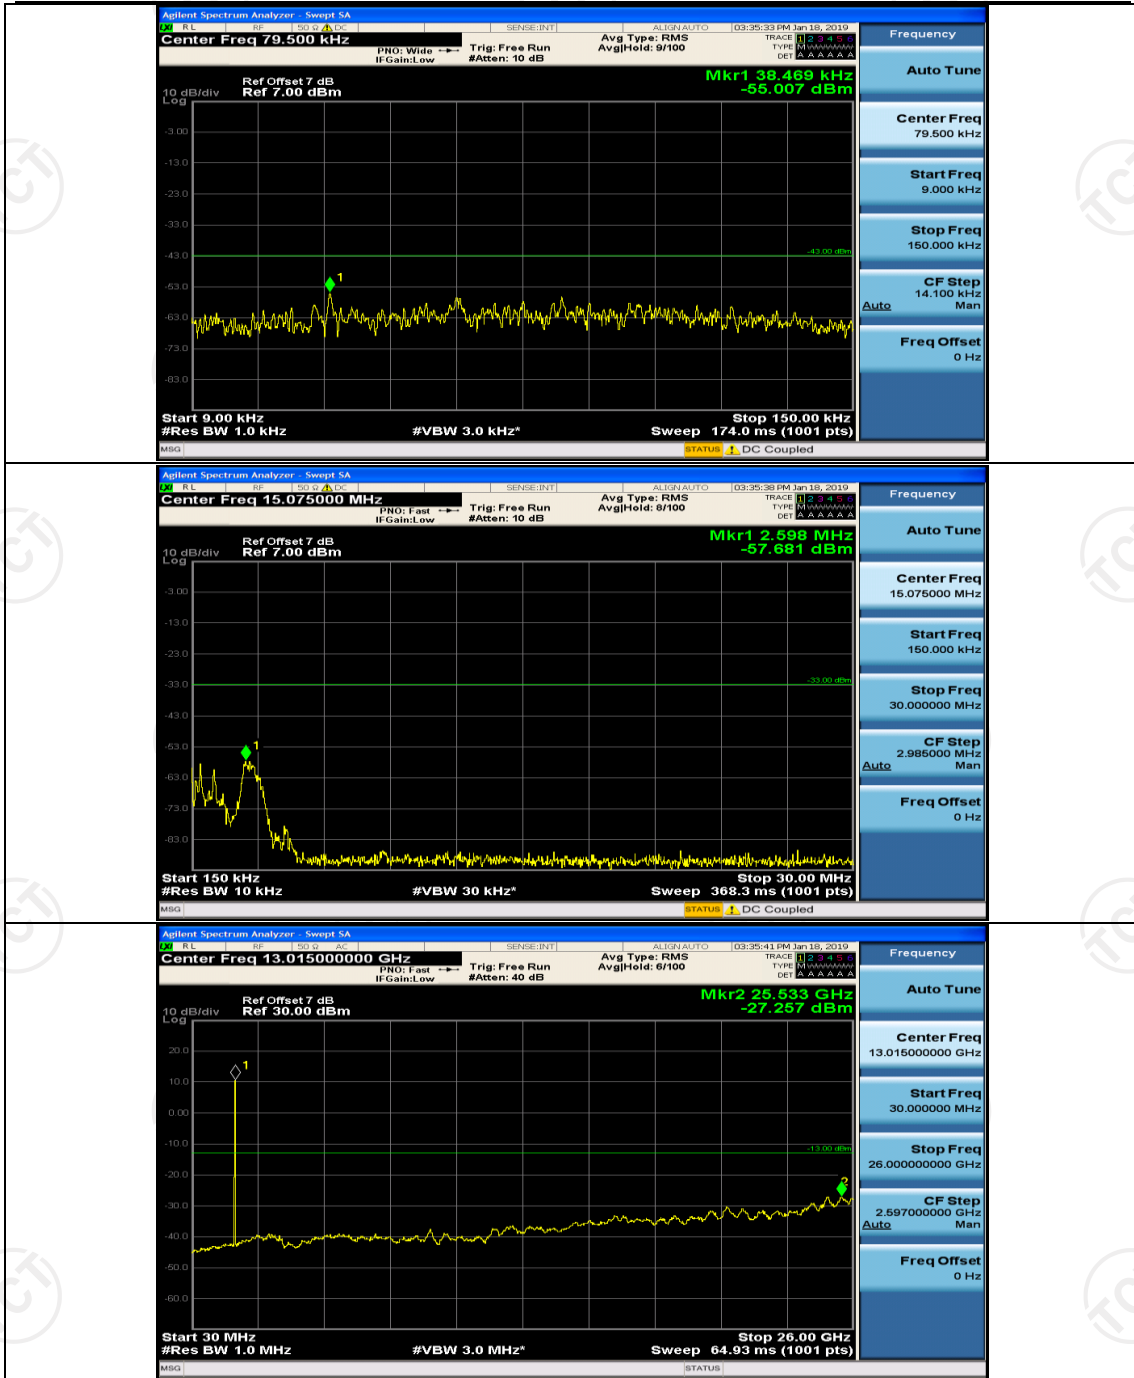

Channel Bandwidth: 10 MHz

Channel Bandwidth: 15 MHz

(Channel Bandwidth:15 MHz)_MCH_QPSK_1RB#0

(Channel Bandwidth:15 MHz)_MCH_QPSK_1RB#37

(Channel Bandwidth:15 MHz)_HCH_QPSK_1RB#0

(Channel Bandwidth:15 MHz)_HCH_QPSK_1RB#37

(Channel Bandwidth:15 MHz)_LCH_16QAM_1RB#0

(Channel Bandwidth:15 MHz)_LCH_16QAM_1RB#37