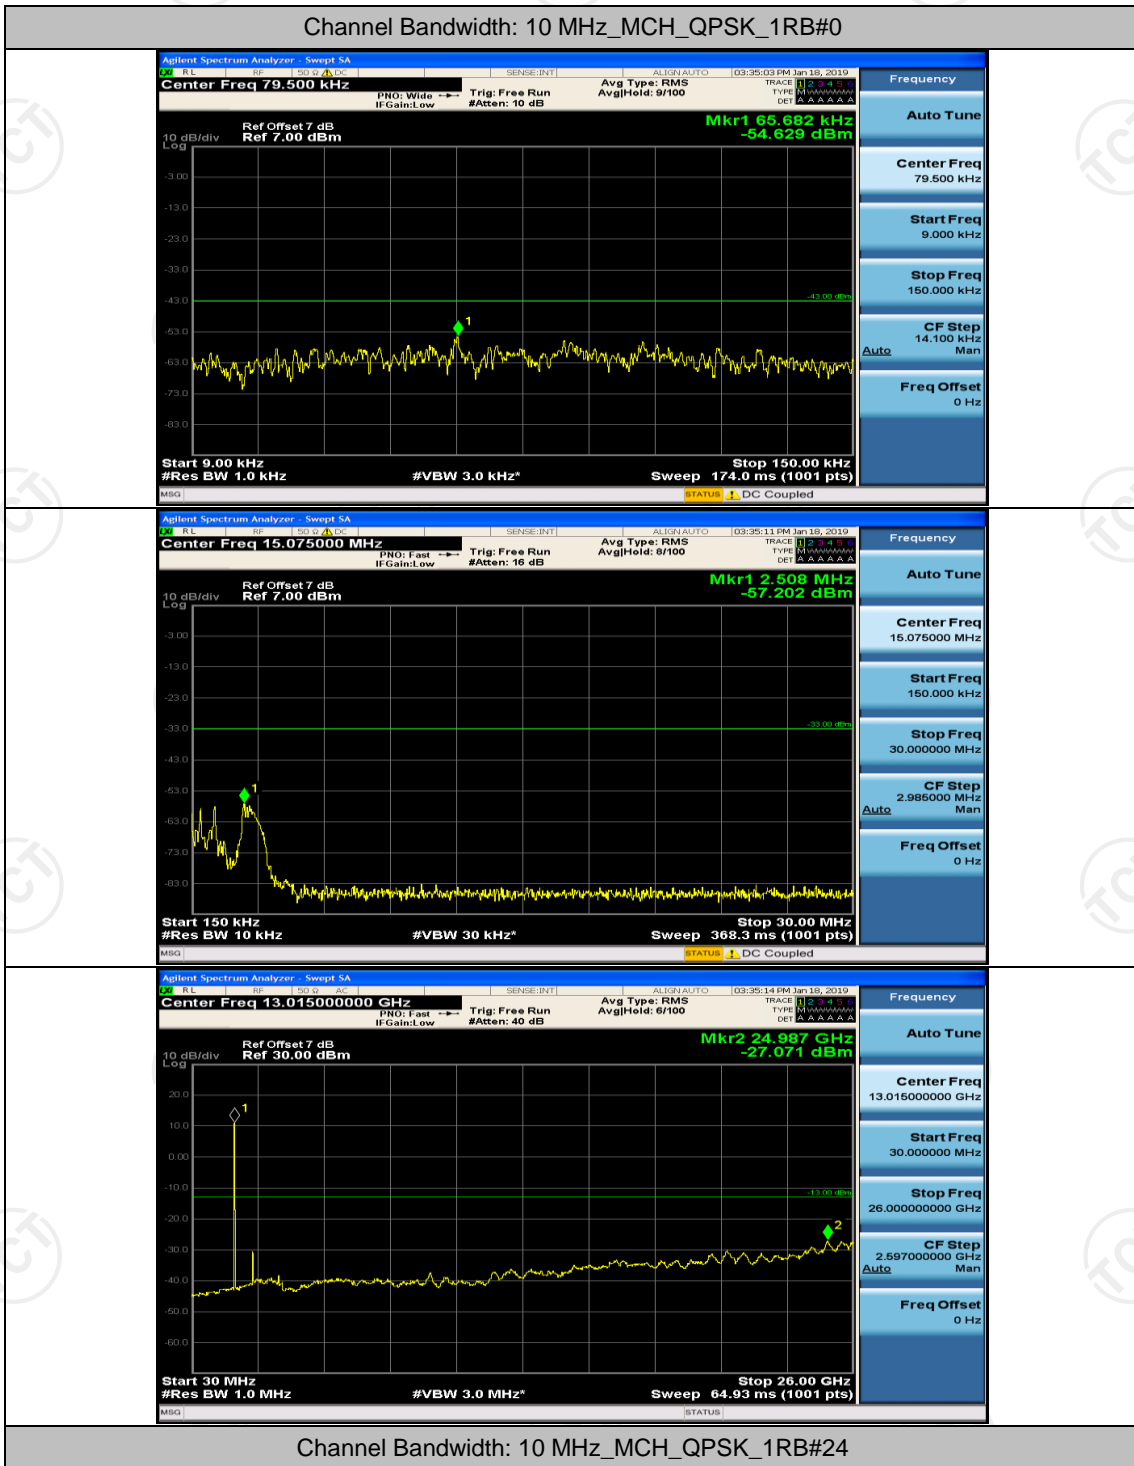

Channel Bandwidth: 10 MHz

Channel Bandwidth: 15 MHz

(Channel Bandwidth:15 MHz)_MCH_QPSK_1RB#0

(Channel Bandwidth:15 MHz)_MCH_QPSK_1RB#37

(Channel Bandwidth:15 MHz)_HCH_QPSK_1RB#0

(Channel Bandwidth:15 MHz)_HCH_QPSK_1RB#37

(Channel Bandwidth:15 MHz)_LCH_16QAM_1RB#0

(Channel Bandwidth:15 MHz)_LCH_16QAM_1RB#37