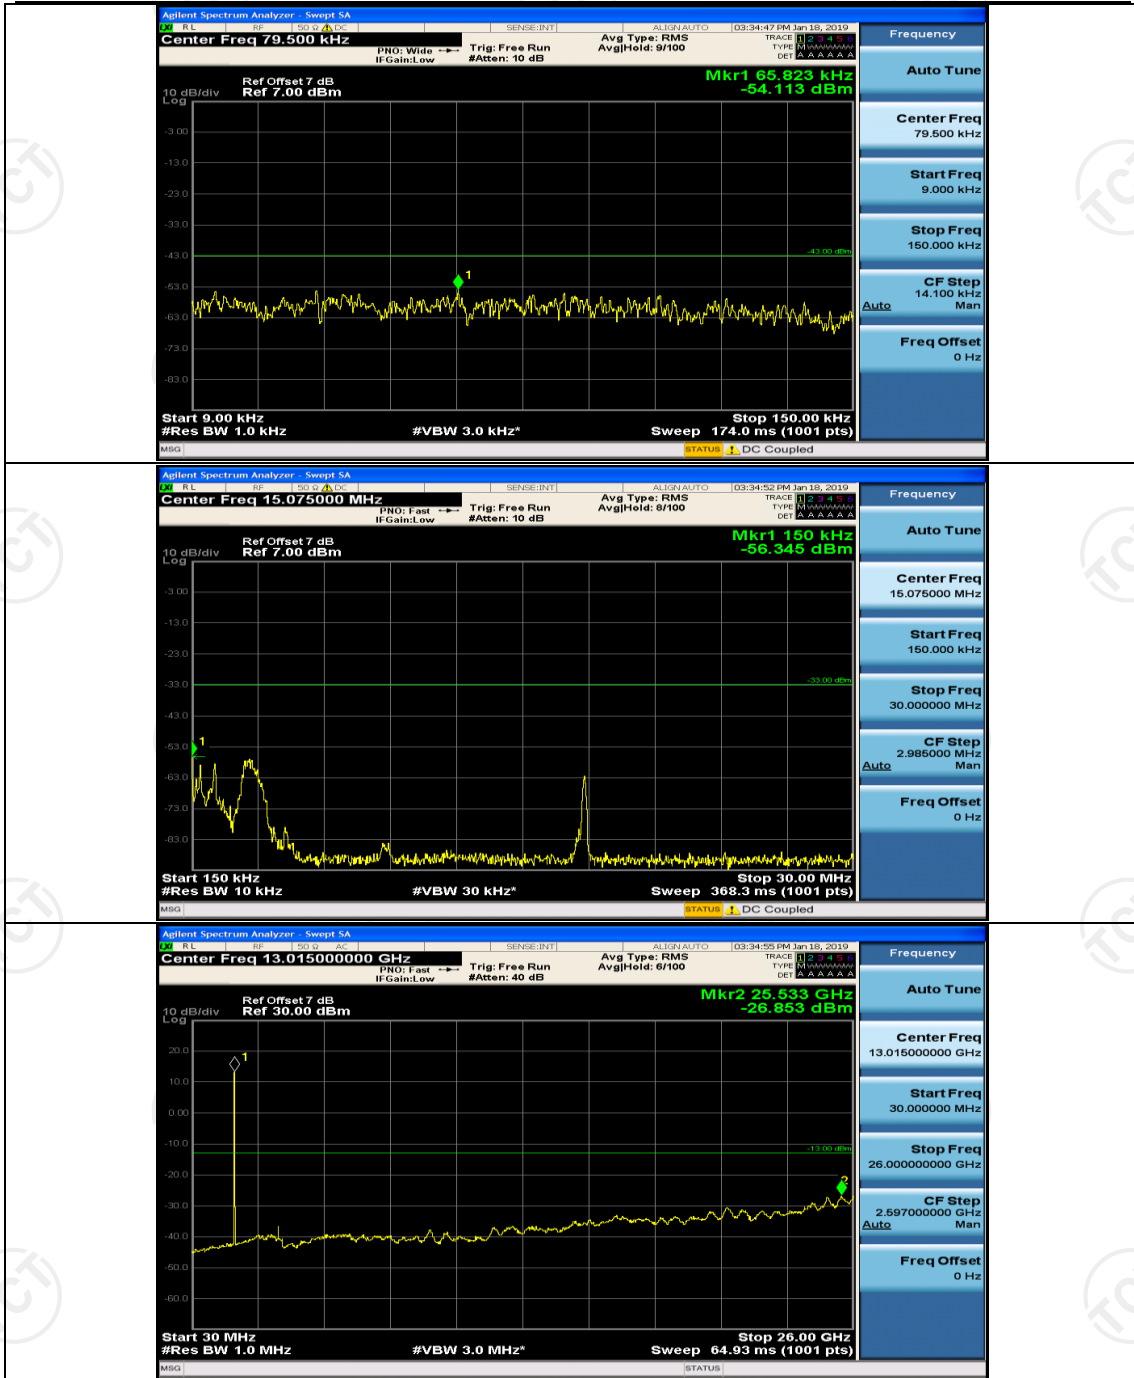

Channel Bandwidth: 10 MHz

Channel Bandwidth: 15 MHz

(Channel Bandwidth:15 MHz)_MCH_QPSK_1RB#0

(Channel Bandwidth:15 MHz)_MCH_QPSK_1RB#37

(Channel Bandwidth:15 MHz)_HCH_QPSK_1RB#0

(Channel Bandwidth:15 MHz)_HCH_QPSK_1RB#37

(Channel Bandwidth:15 MHz)_LCH_16QAM_1RB#0

(Channel Bandwidth:15 MHz)_LCH_16QAM_1RB#37