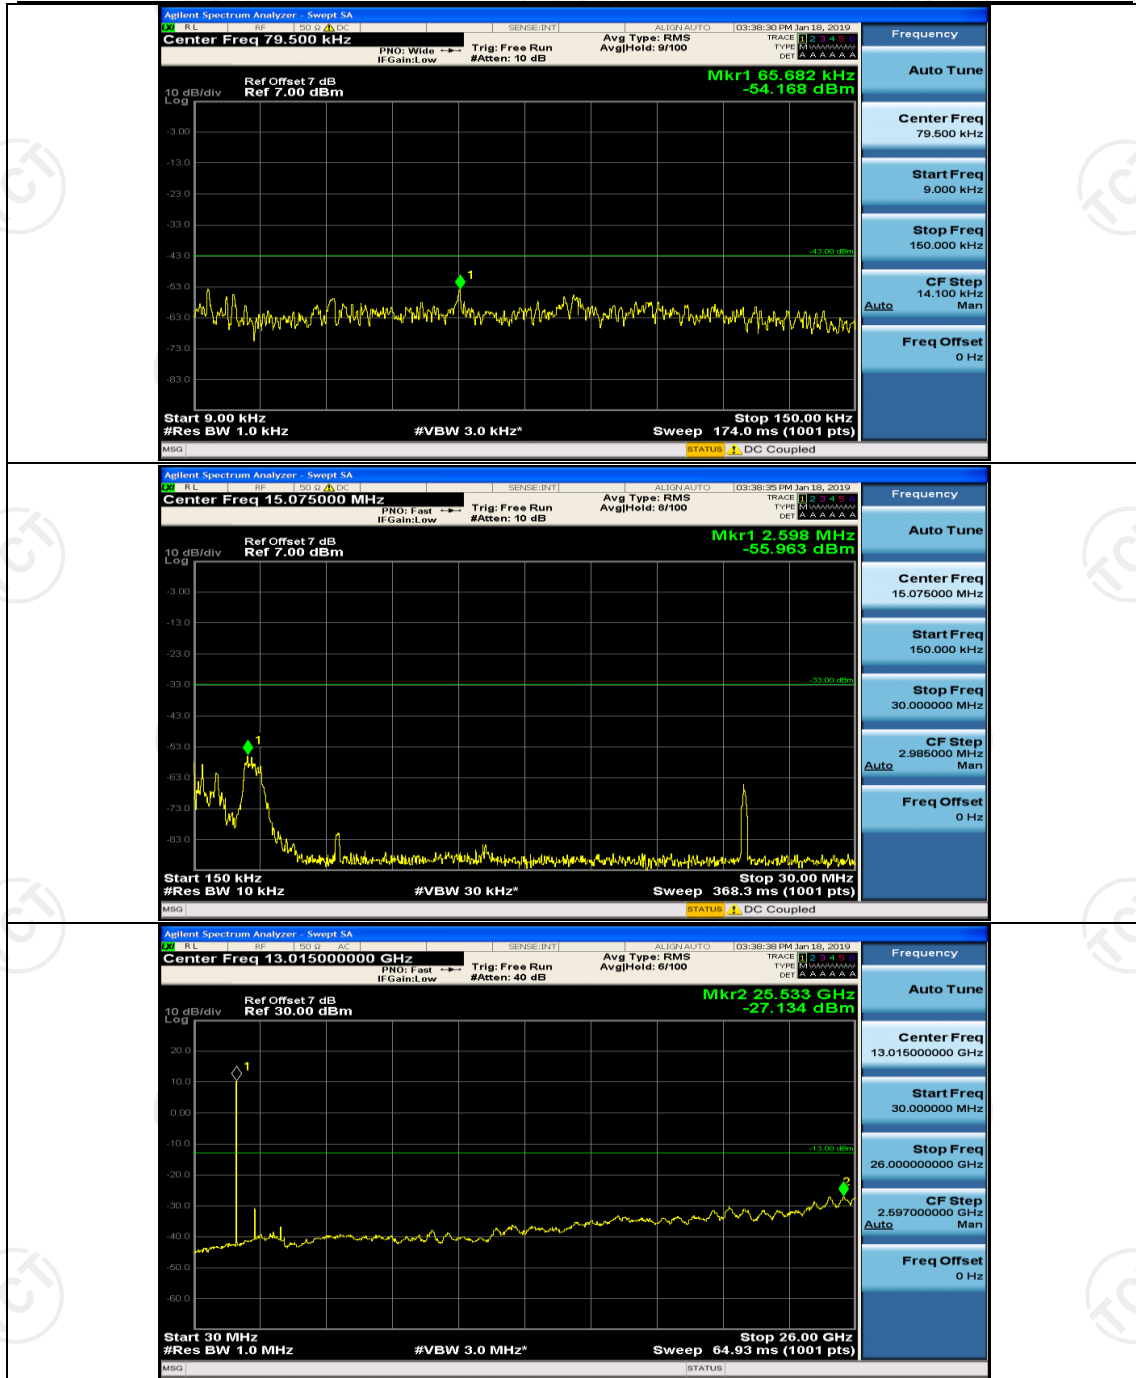

Channel Bandwidth: 10 MHz

Channel Bandwidth: 15 MHz

(Channel Bandwidth:15 MHz)_MCH_QPSK_1RB#0

(Channel Bandwidth:15 MHz)_MCH_QPSK_1RB#37

(Channel Bandwidth:15 MHz)_HCH_QPSK_1RB#0

(Channel Bandwidth:15 MHz)_HCH_QPSK_1RB#37

(Channel Bandwidth:15 MHz)_LCH_16QAM_1RB#0

(Channel Bandwidth:15 MHz)_LCH_16QAM_1RB#37