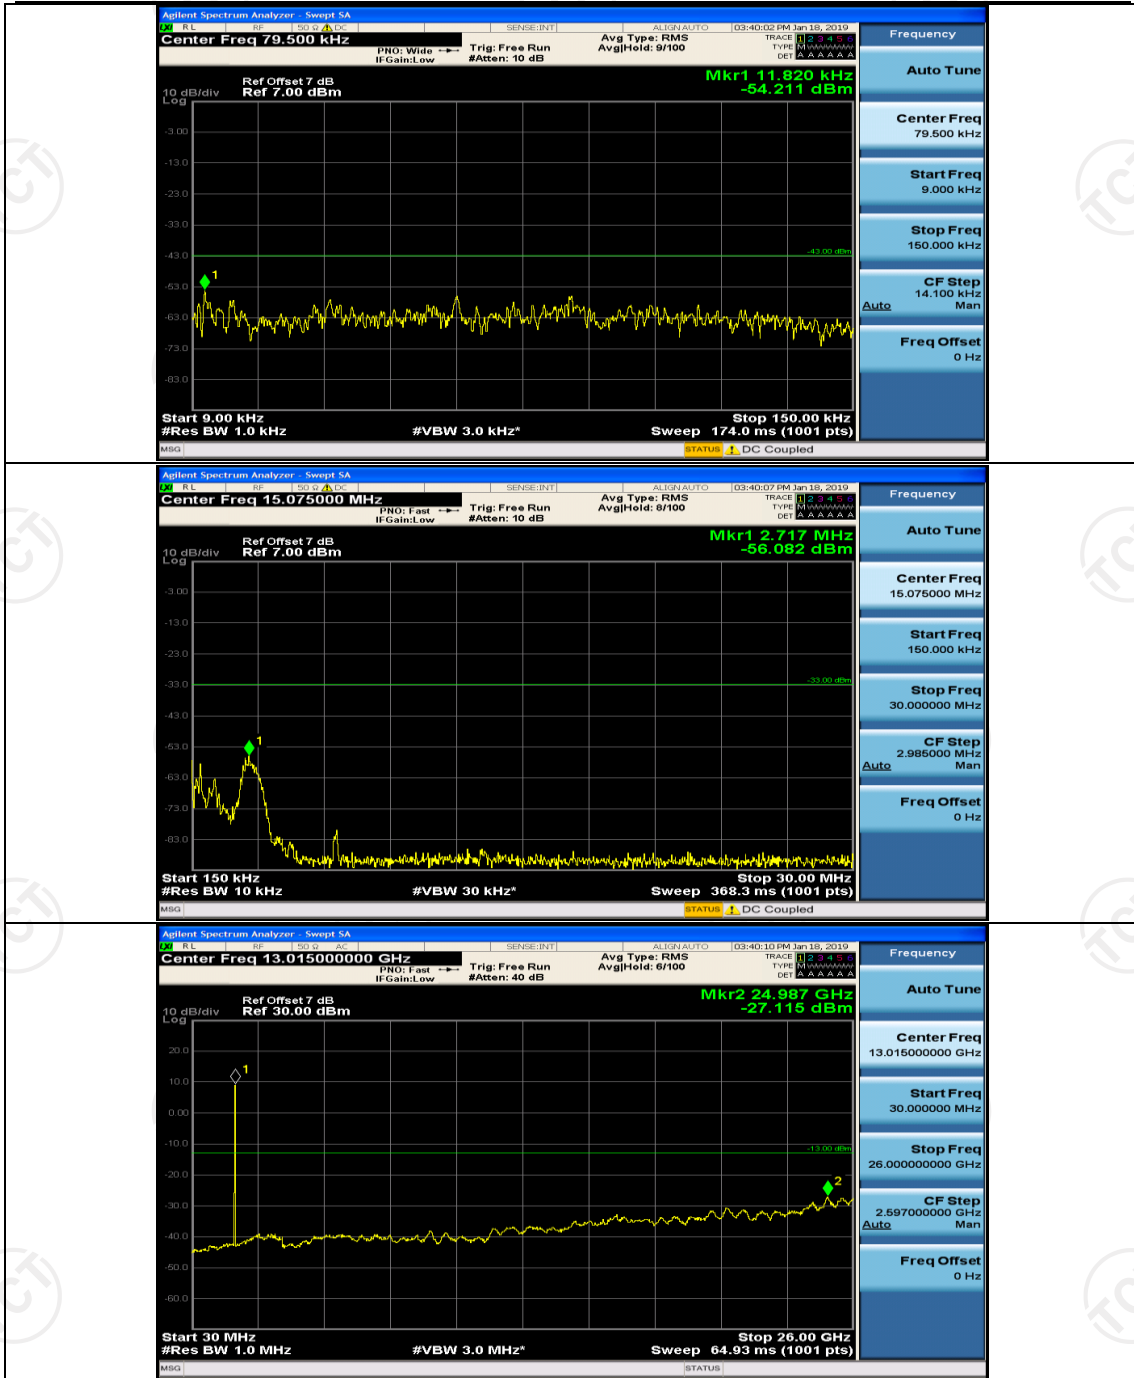

Channel Bandwidth: 10 MHz

Channel Bandwidth: 15 MHz

(Channel Bandwidth:15 MHz)_MCH_QPSK_1RB#0

(Channel Bandwidth:15 MHz)_MCH_QPSK_1RB#37

(Channel Bandwidth:15 MHz)_HCH_QPSK_1RB#0

(Channel Bandwidth:15 MHz)_HCH_QPSK_1RB#37

(Channel Bandwidth:15 MHz)_LCH_16QAM_1RB#0

(Channel Bandwidth:15 MHz)_LCH_16QAM_1RB#37