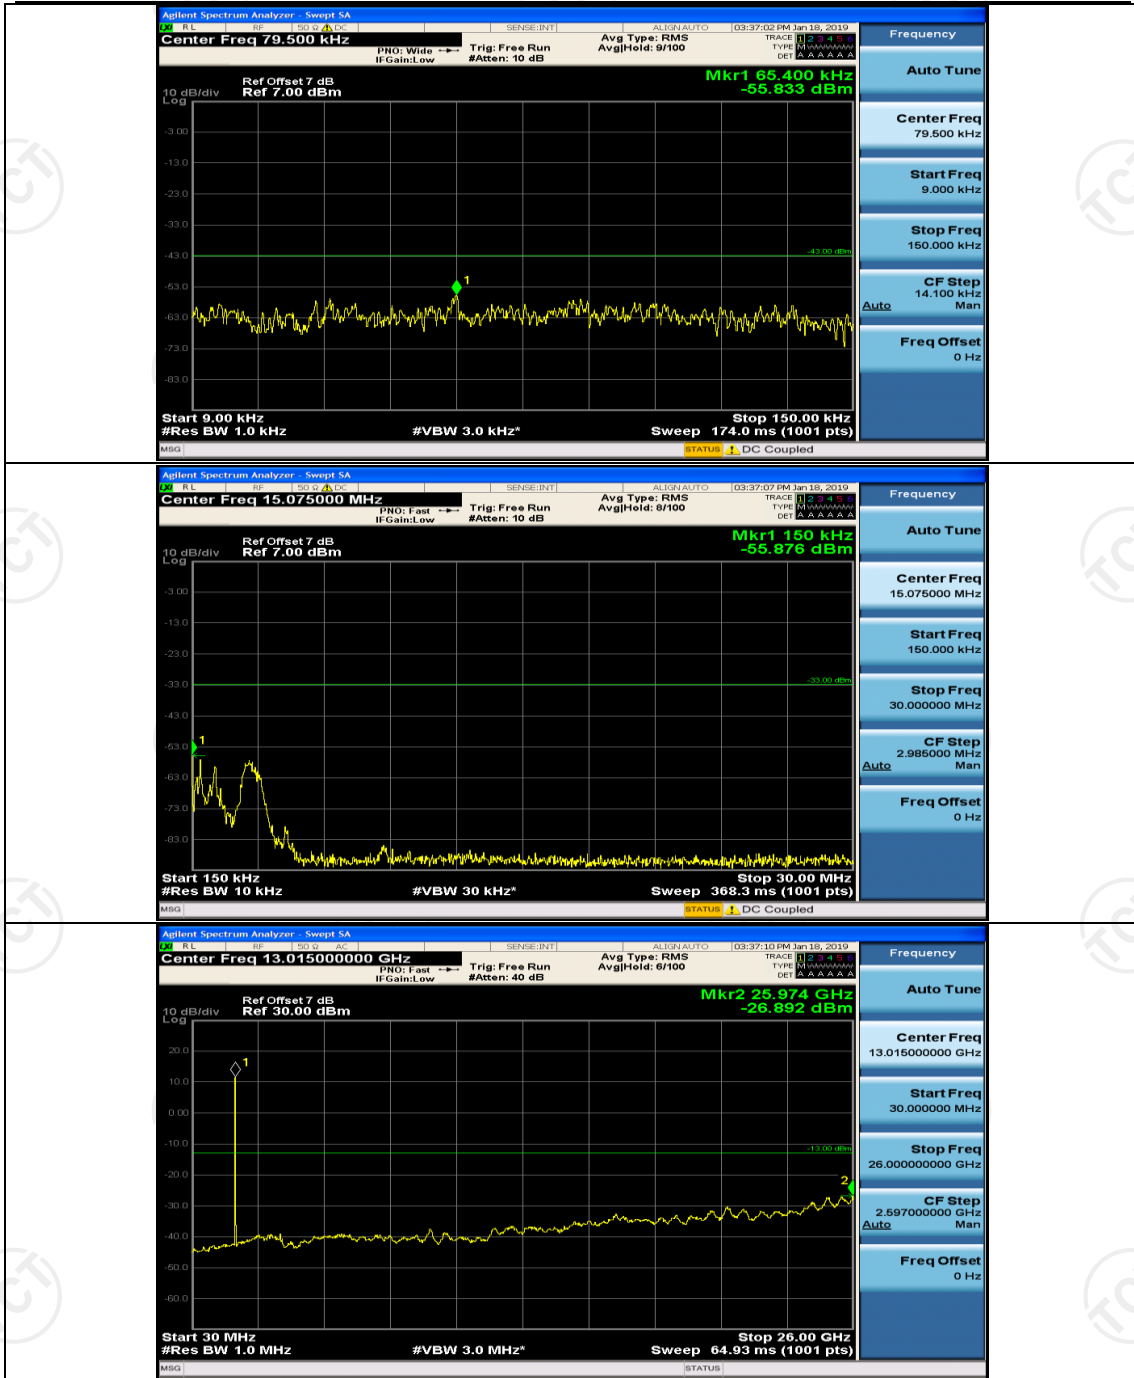

Channel Bandwidth: 10 MHz

Channel Bandwidth: 15 MHz

(Channel Bandwidth:15 MHz)_MCH_QPSK_1RB#0

(Channel Bandwidth:15 MHz)_MCH_QPSK_1RB#37

(Channel Bandwidth:15 MHz)_HCH_QPSK_1RB#0

(Channel Bandwidth:15 MHz)_HCH_QPSK_1RB#37

(Channel Bandwidth:15 MHz)_LCH_16QAM_1RB#0

(Channel Bandwidth:15 MHz)_LCH_16QAM_1RB#37