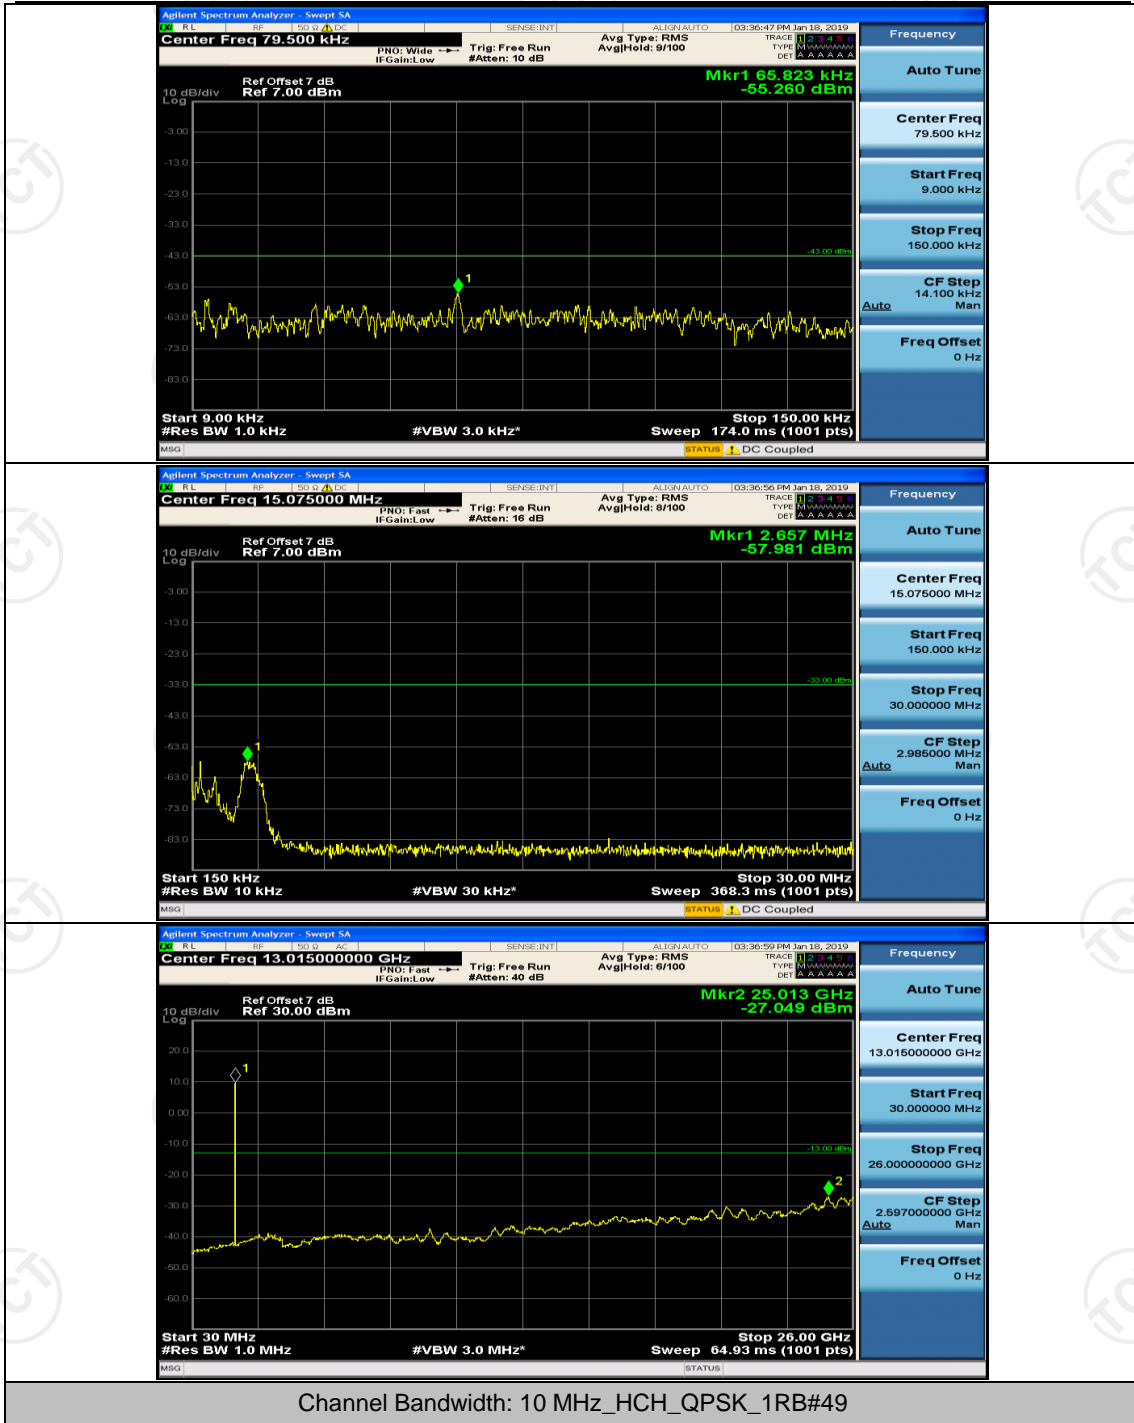

Channel Bandwidth: 10 MHz

Channel Bandwidth: 15 MHz

(Channel Bandwidth:15 MHz)_MCH_QPSK_1RB#0

(Channel Bandwidth:15 MHz)_MCH_QPSK_1RB#37

(Channel Bandwidth:15 MHz)_HCH_QPSK_1RB#0

(Channel Bandwidth:15 MHz)_HCH_QPSK_1RB#37

(Channel Bandwidth:15 MHz)_LCH_16QAM_1RB#0

(Channel Bandwidth:15 MHz)_LCH_16QAM_1RB#37