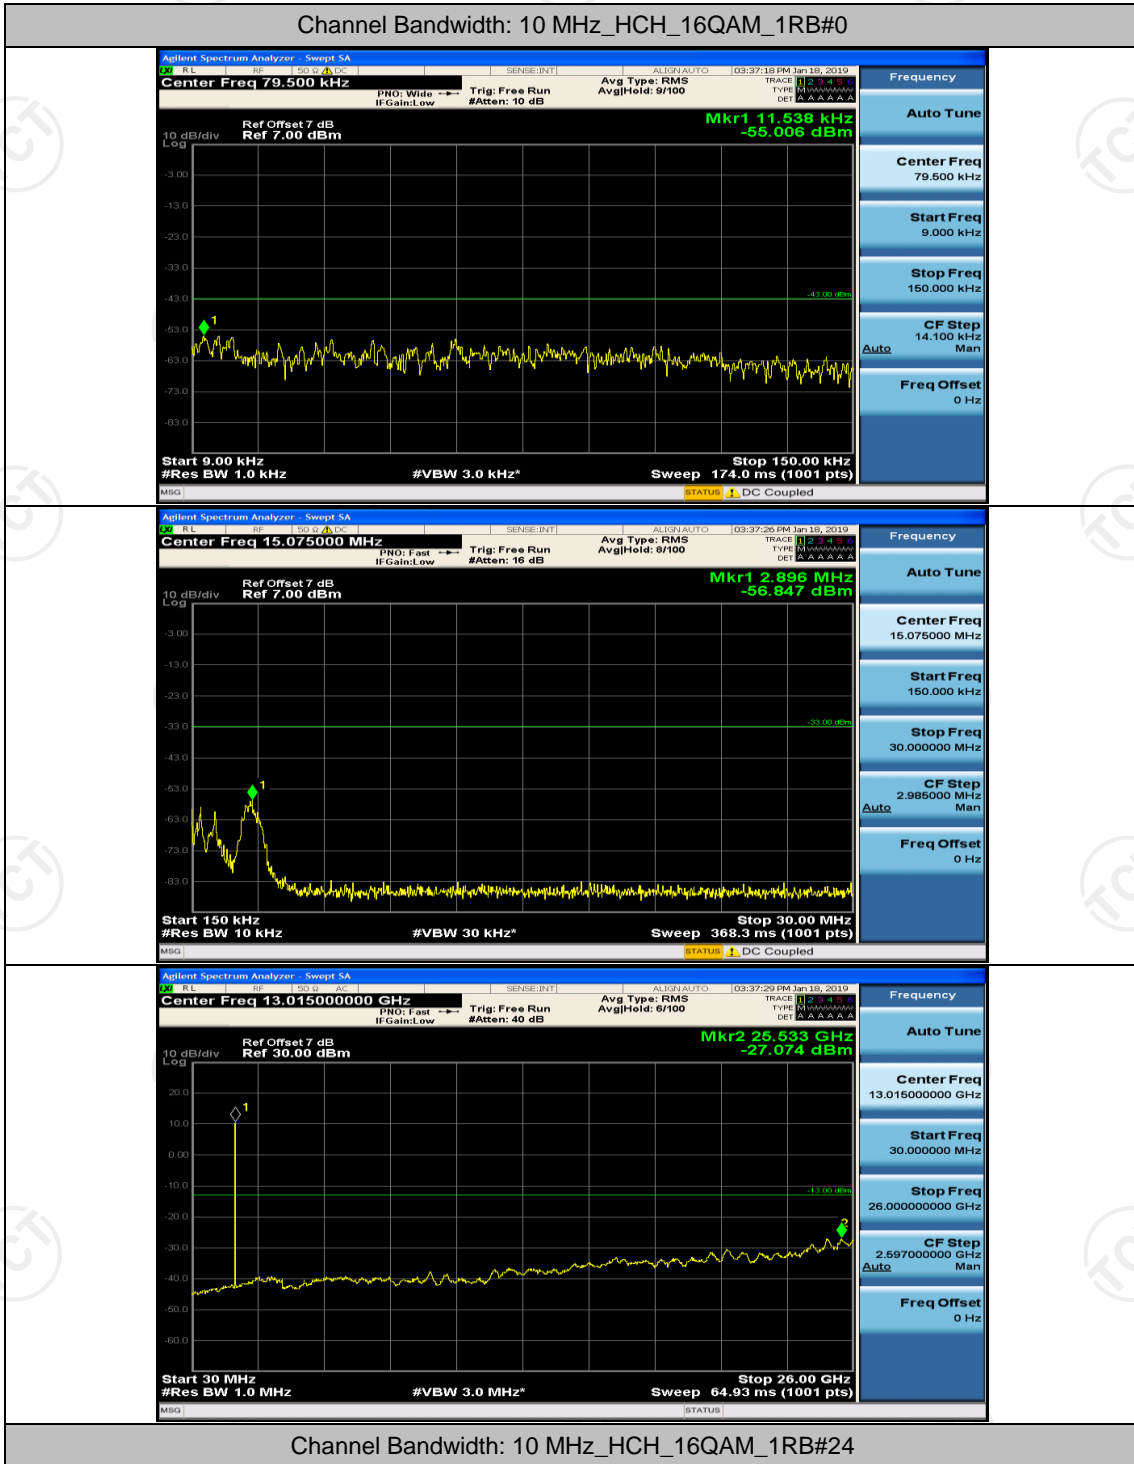

Channel Bandwidth: 10 MHz

Channel Bandwidth: 15 MHz

(Channel Bandwidth:15 MHz)_MCH_QPSK_1RB#0

(Channel Bandwidth:15 MHz)_MCH_QPSK_1RB#37

(Channel Bandwidth:15 MHz)_HCH_QPSK_1RB#0

(Channel Bandwidth:15 MHz)_HCH_QPSK_1RB#37

(Channel Bandwidth:15 MHz)_LCH_16QAM_1RB#0

(Channel Bandwidth:15 MHz)_LCH_16QAM_1RB#37