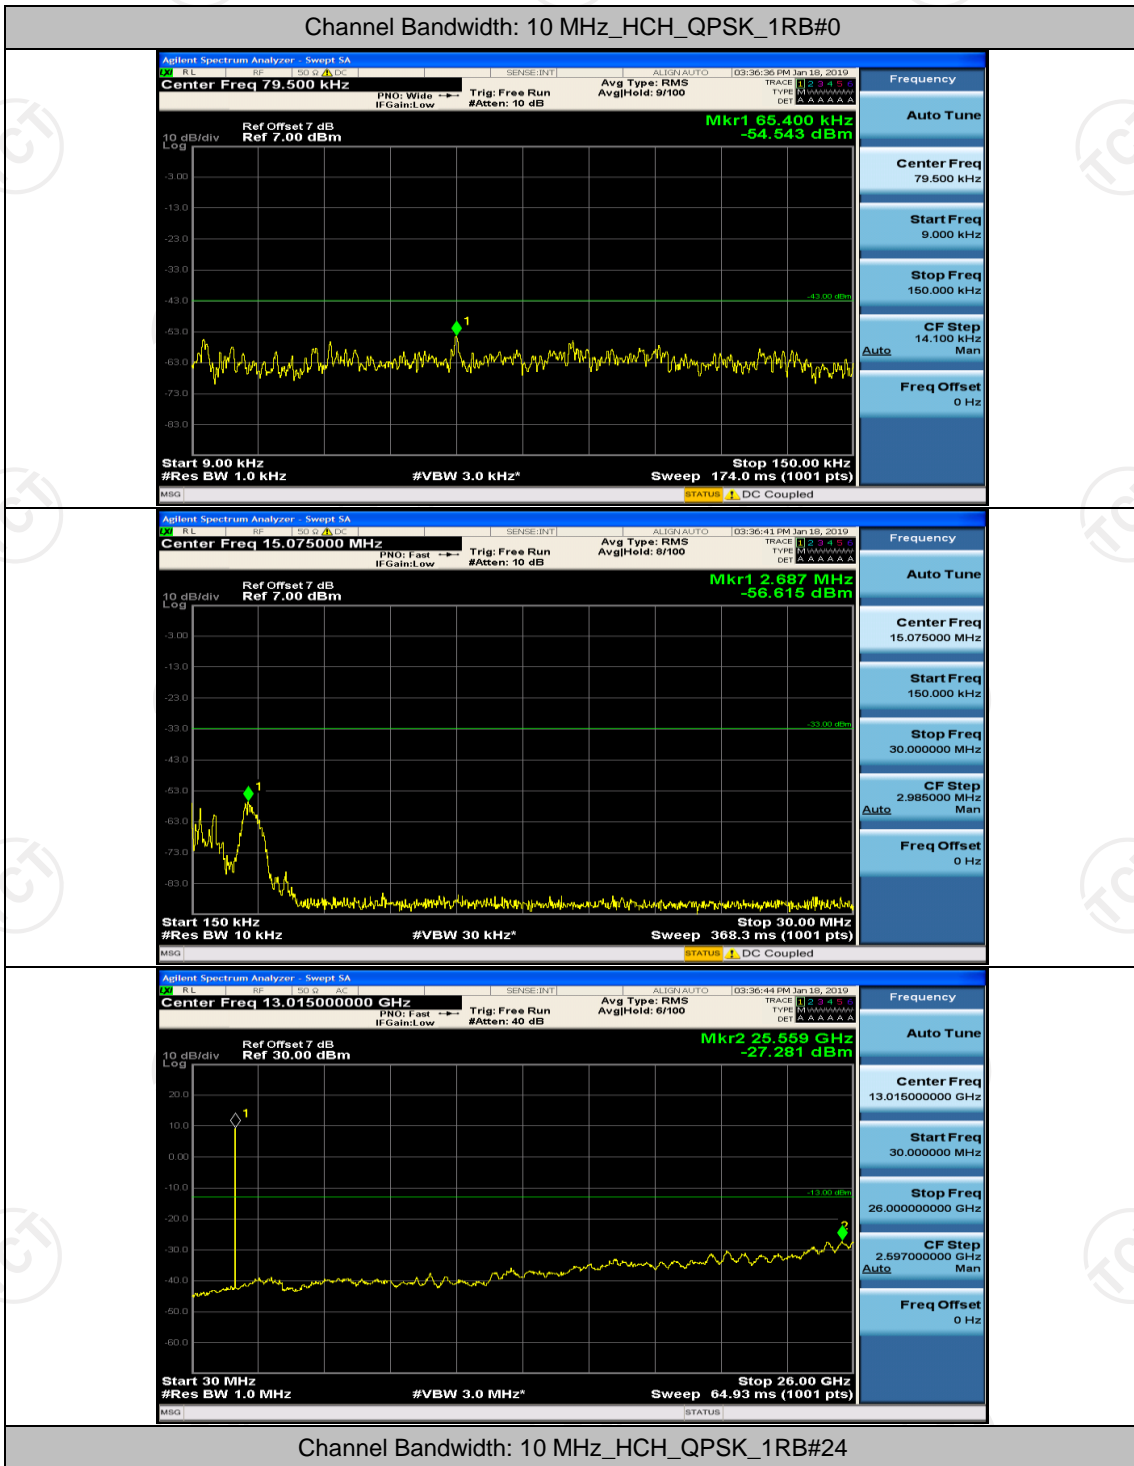

Channel Bandwidth: 10 MHz

Channel Bandwidth: 15 MHz

(Channel Bandwidth:15 MHz)_MCH_QPSK_1RB#0

(Channel Bandwidth:15 MHz)_MCH_QPSK_1RB#37

(Channel Bandwidth:15 MHz)_HCH_QPSK_1RB#0

(Channel Bandwidth:15 MHz)_HCH_QPSK_1RB#37

(Channel Bandwidth:15 MHz)_LCH_16QAM_1RB#0

(Channel Bandwidth:15 MHz)_LCH_16QAM_1RB#37