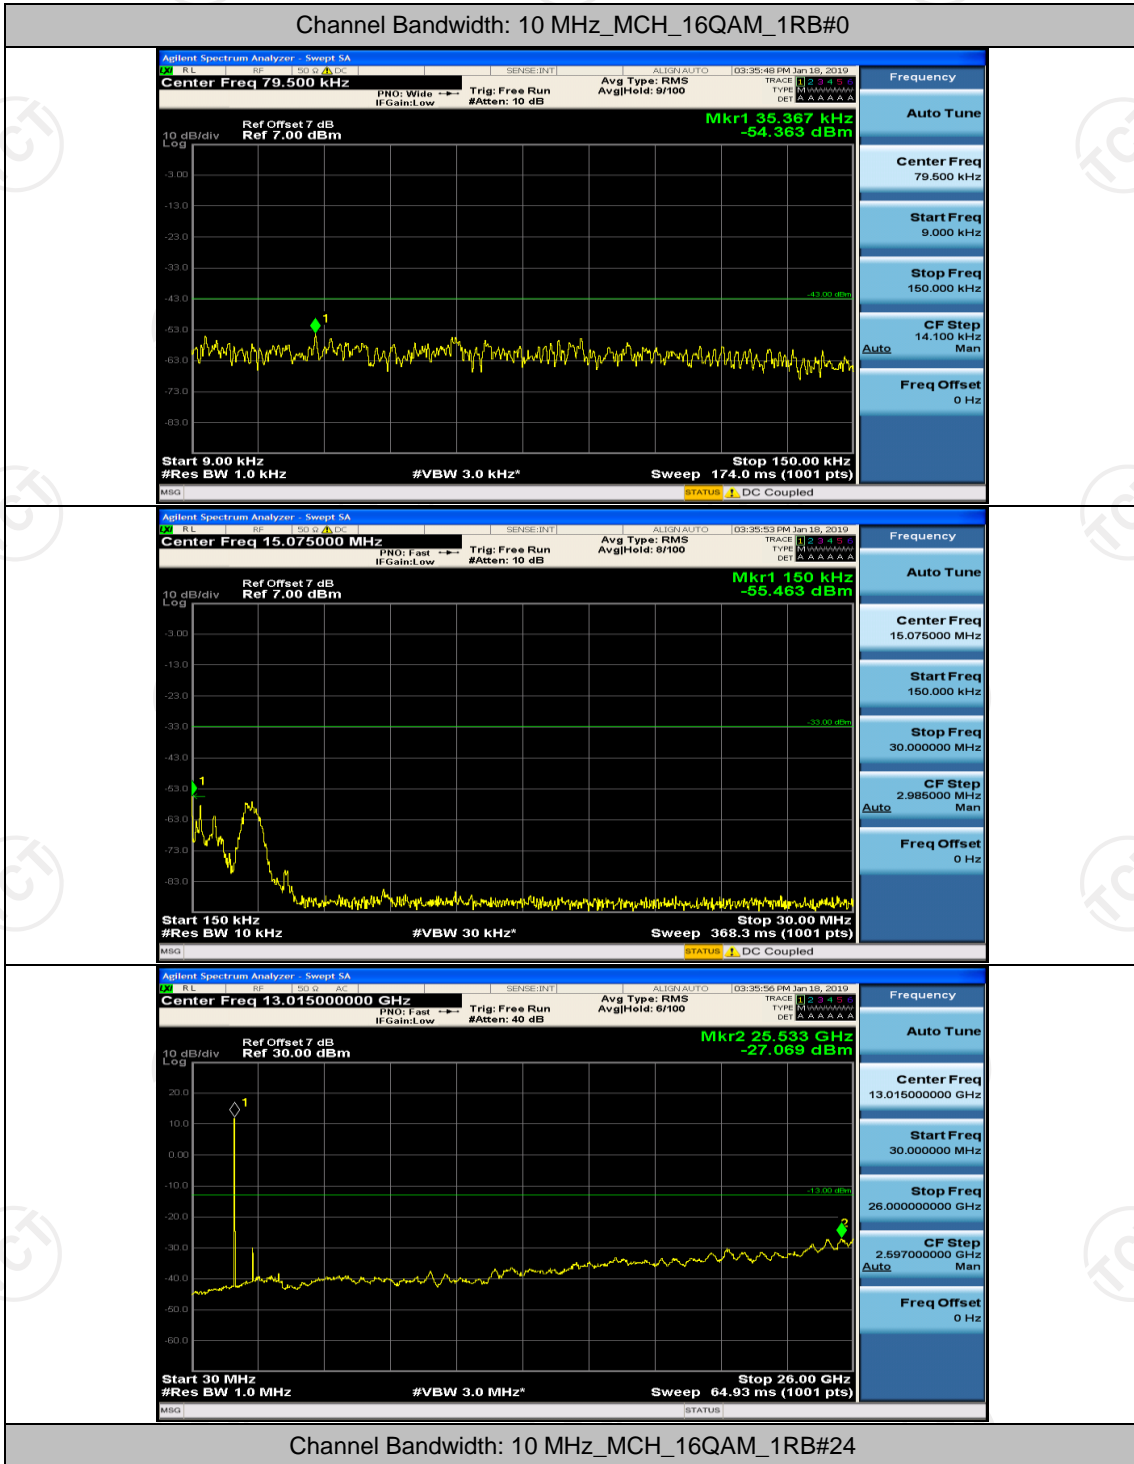

Channel Bandwidth: 10 MHz

Channel Bandwidth: 15 MHz

(Channel Bandwidth:15 MHz)_MCH_QPSK_1RB#0

(Channel Bandwidth:15 MHz)_MCH_QPSK_1RB#37

(Channel Bandwidth:15 MHz)_HCH_QPSK_1RB#0

(Channel Bandwidth:15 MHz)_HCH_QPSK_1RB#37

(Channel Bandwidth:15 MHz)_LCH_16QAM_1RB#0

(Channel Bandwidth:15 MHz)_LCH_16QAM_1RB#37