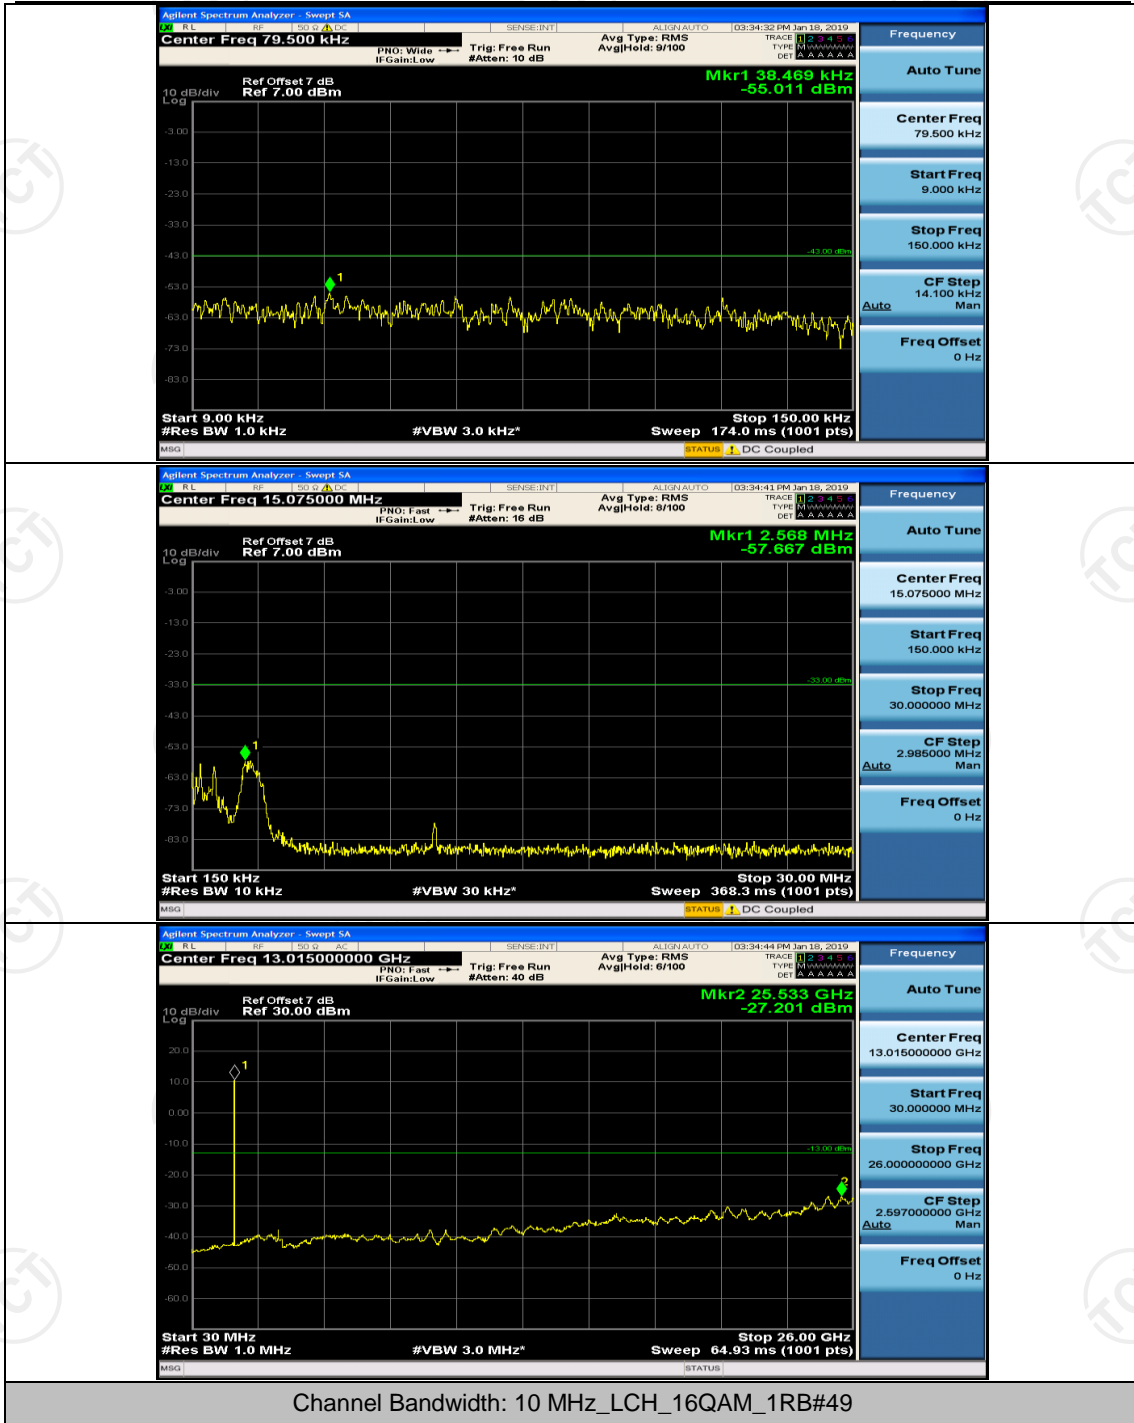

Channel Bandwidth: 10 MHz

Channel Bandwidth: 15 MHz

(Channel Bandwidth:15 MHz)_MCH_QPSK_1RB#0

(Channel Bandwidth:15 MHz)_MCH_QPSK_1RB#37

(Channel Bandwidth:15 MHz)_HCH_QPSK_1RB#0

(Channel Bandwidth:15 MHz)_HCH_QPSK_1RB#37

(Channel Bandwidth:15 MHz)_LCH_16QAM_1RB#0

(Channel Bandwidth:15 MHz)_LCH_16QAM_1RB#37