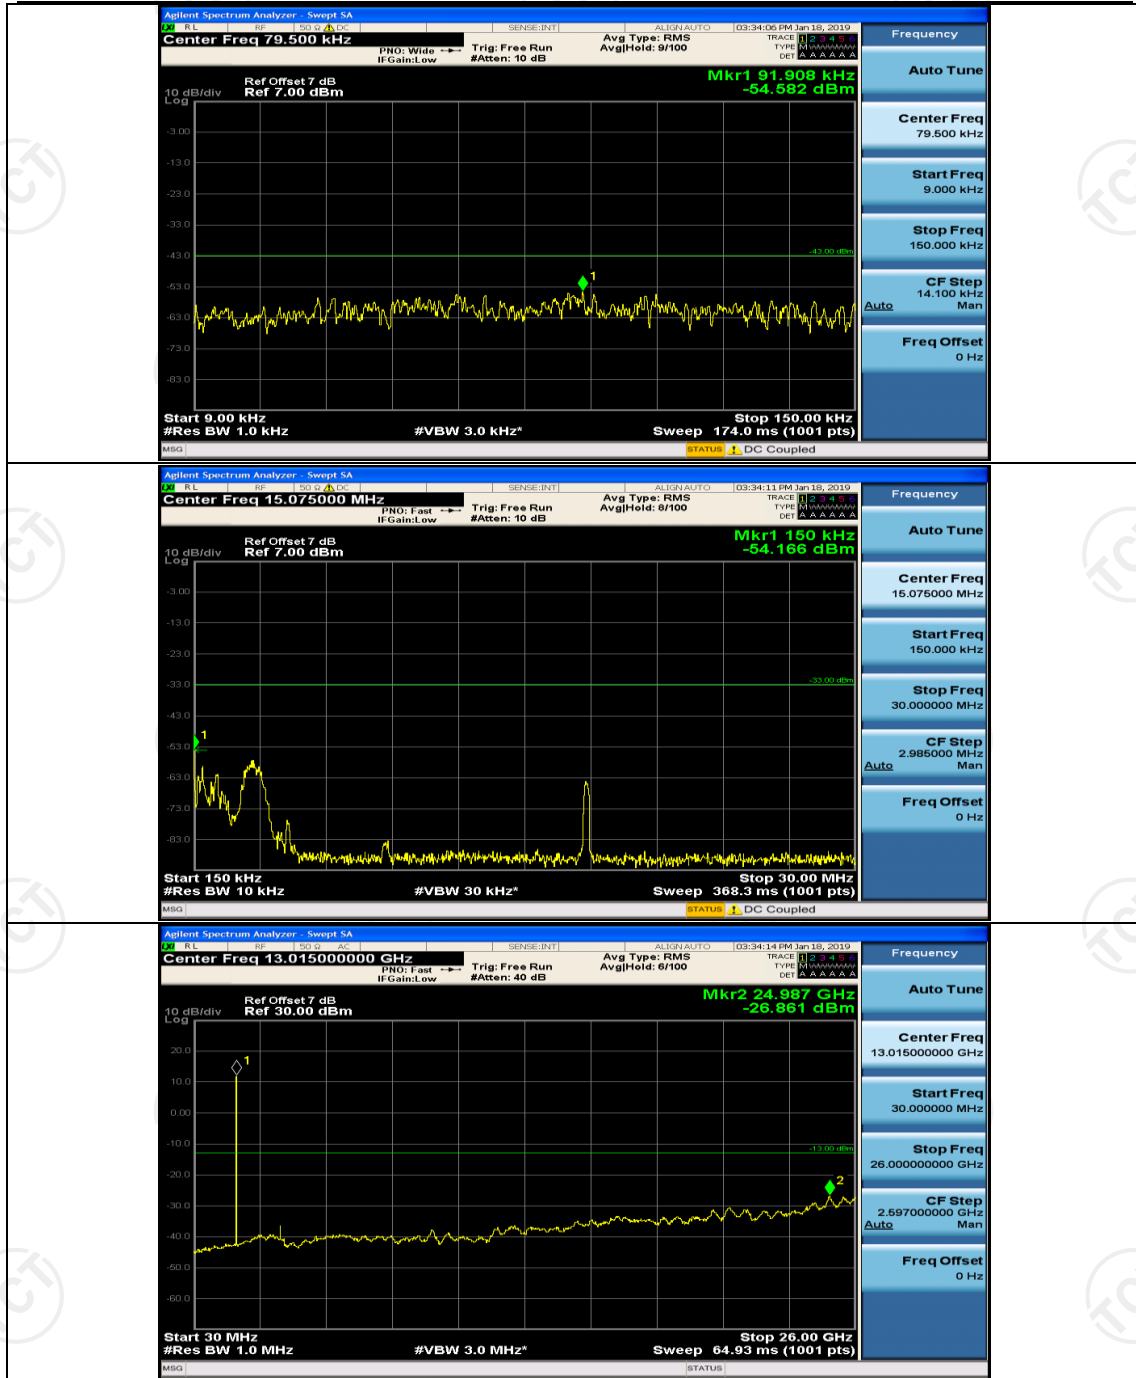

Channel Bandwidth: 10 MHz

Channel Bandwidth: 15 MHz

(Channel Bandwidth:15 MHz)_MCH_QPSK_1RB#0

(Channel Bandwidth:15 MHz)_MCH_QPSK_1RB#37

(Channel Bandwidth:15 MHz)_HCH_QPSK_1RB#0

(Channel Bandwidth:15 MHz)_HCH_QPSK_1RB#37

(Channel Bandwidth:15 MHz)_LCH_16QAM_1RB#0

(Channel Bandwidth:15 MHz)_LCH_16QAM_1RB#37