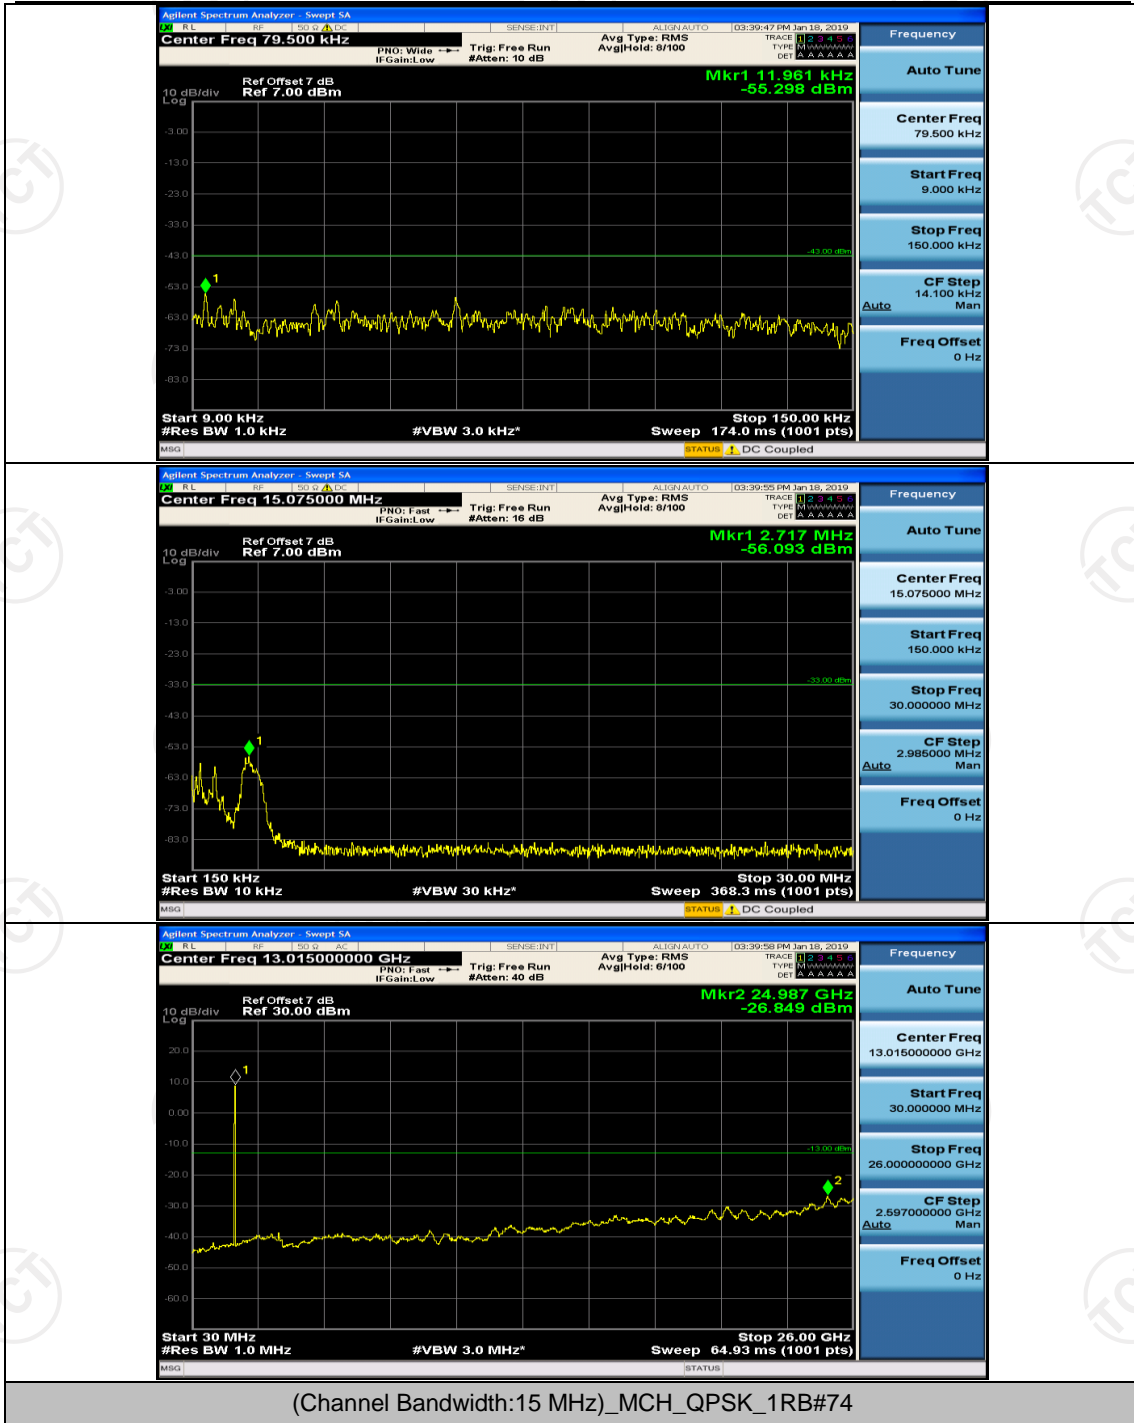

Channel Bandwidth: 10 MHz

Channel Bandwidth: 15 MHz

(Channel Bandwidth:15 MHz)_MCH_QPSK_1RB#0

(Channel Bandwidth:15 MHz)_MCH_QPSK_1RB#37

(Channel Bandwidth:15 MHz)_HCH_QPSK_1RB#0

(Channel Bandwidth:15 MHz)_HCH_QPSK_1RB#37

(Channel Bandwidth:15 MHz)_LCH_16QAM_1RB#0

(Channel Bandwidth:15 MHz)_LCH_16QAM_1RB#37