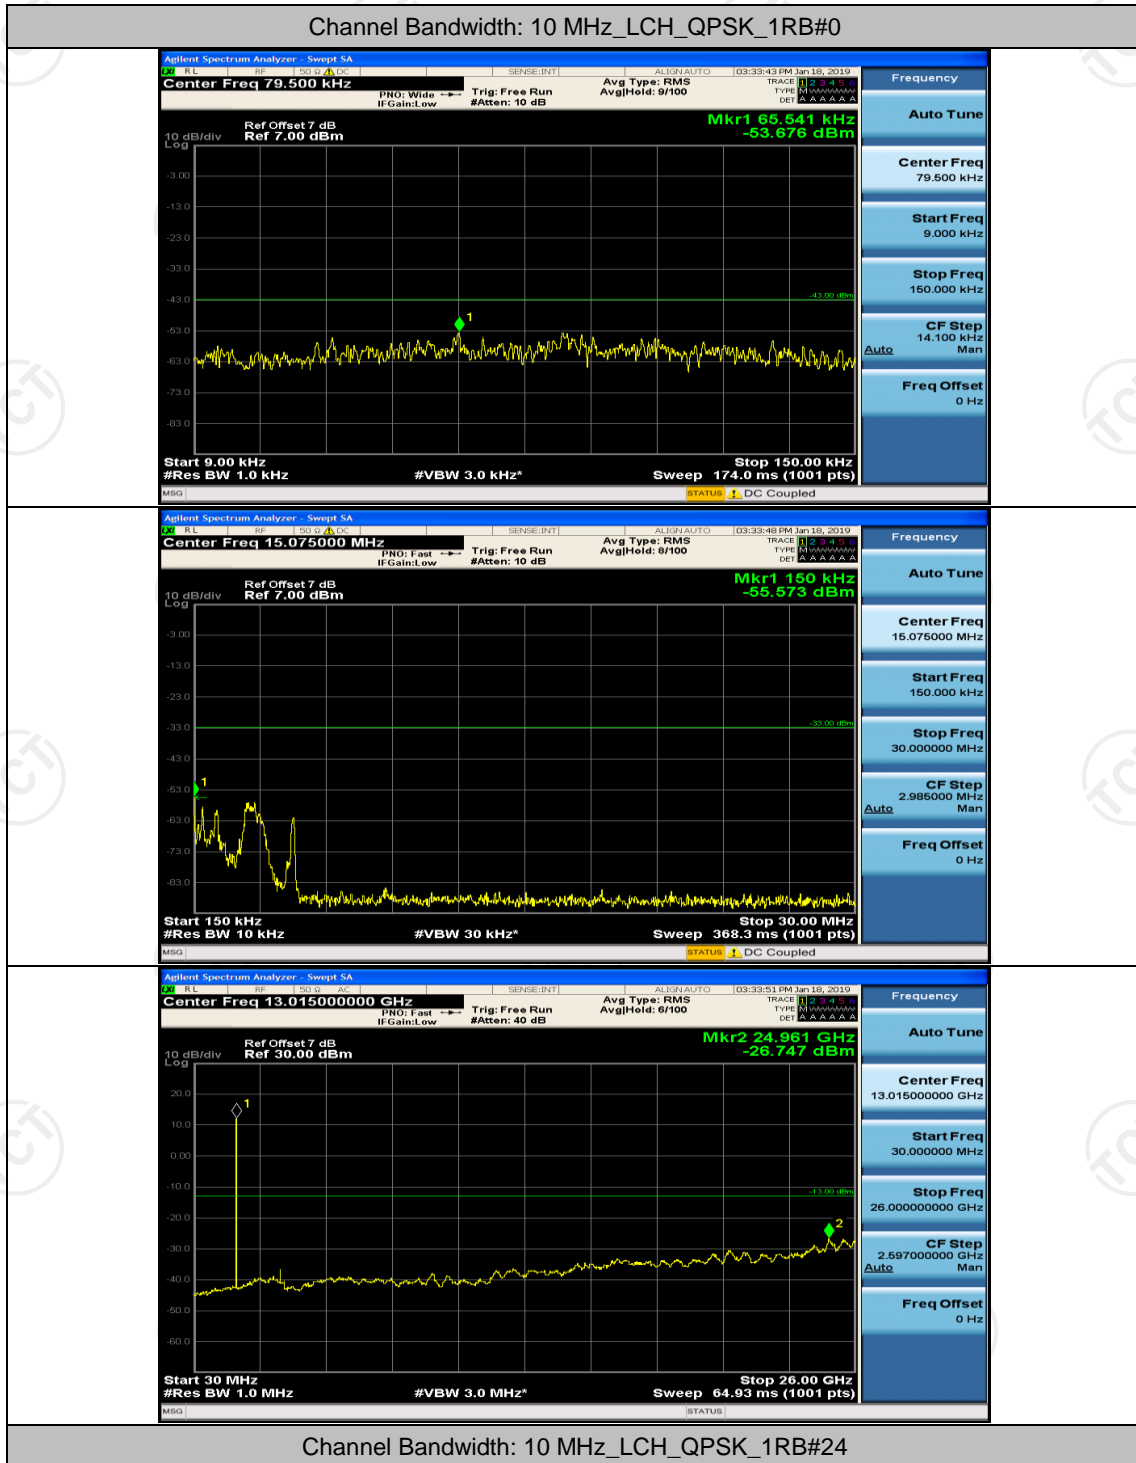

Channel Bandwidth: 10 MHz

Channel Bandwidth: 15 MHz

(Channel Bandwidth:15 MHz)_MCH_QPSK_1RB#0

(Channel Bandwidth:15 MHz)_MCH_QPSK_1RB#37

(Channel Bandwidth:15 MHz)_HCH_QPSK_1RB#0

(Channel Bandwidth:15 MHz)_HCH_QPSK_1RB#37

(Channel Bandwidth:15 MHz)_LCH_16QAM_1RB#0

(Channel Bandwidth:15 MHz)_LCH_16QAM_1RB#37