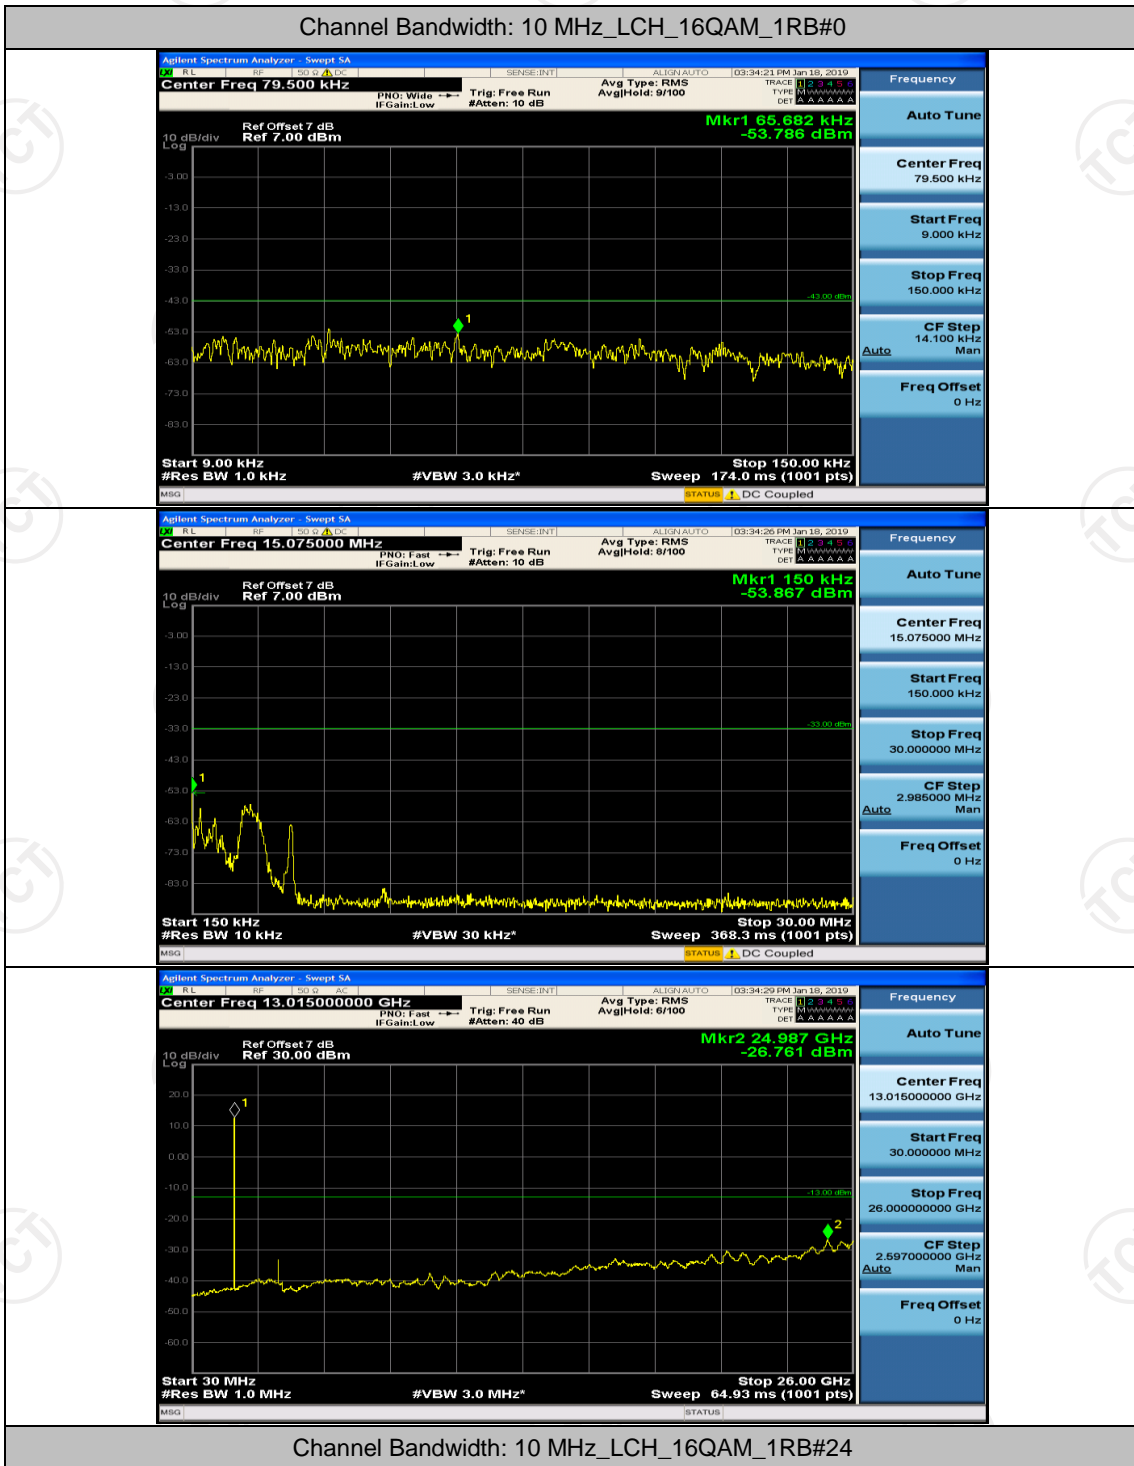

Channel Bandwidth: 10 MHz

Channel Bandwidth: 15 MHz

(Channel Bandwidth:15 MHz)_MCH_QPSK_1RB#0

(Channel Bandwidth:15 MHz)_MCH_QPSK_1RB#37

(Channel Bandwidth:15 MHz)_HCH_QPSK_1RB#0

(Channel Bandwidth:15 MHz)_HCH_QPSK_1RB#37

(Channel Bandwidth:15 MHz)_LCH_16QAM_1RB#0

(Channel Bandwidth:15 MHz)_LCH_16QAM_1RB#37