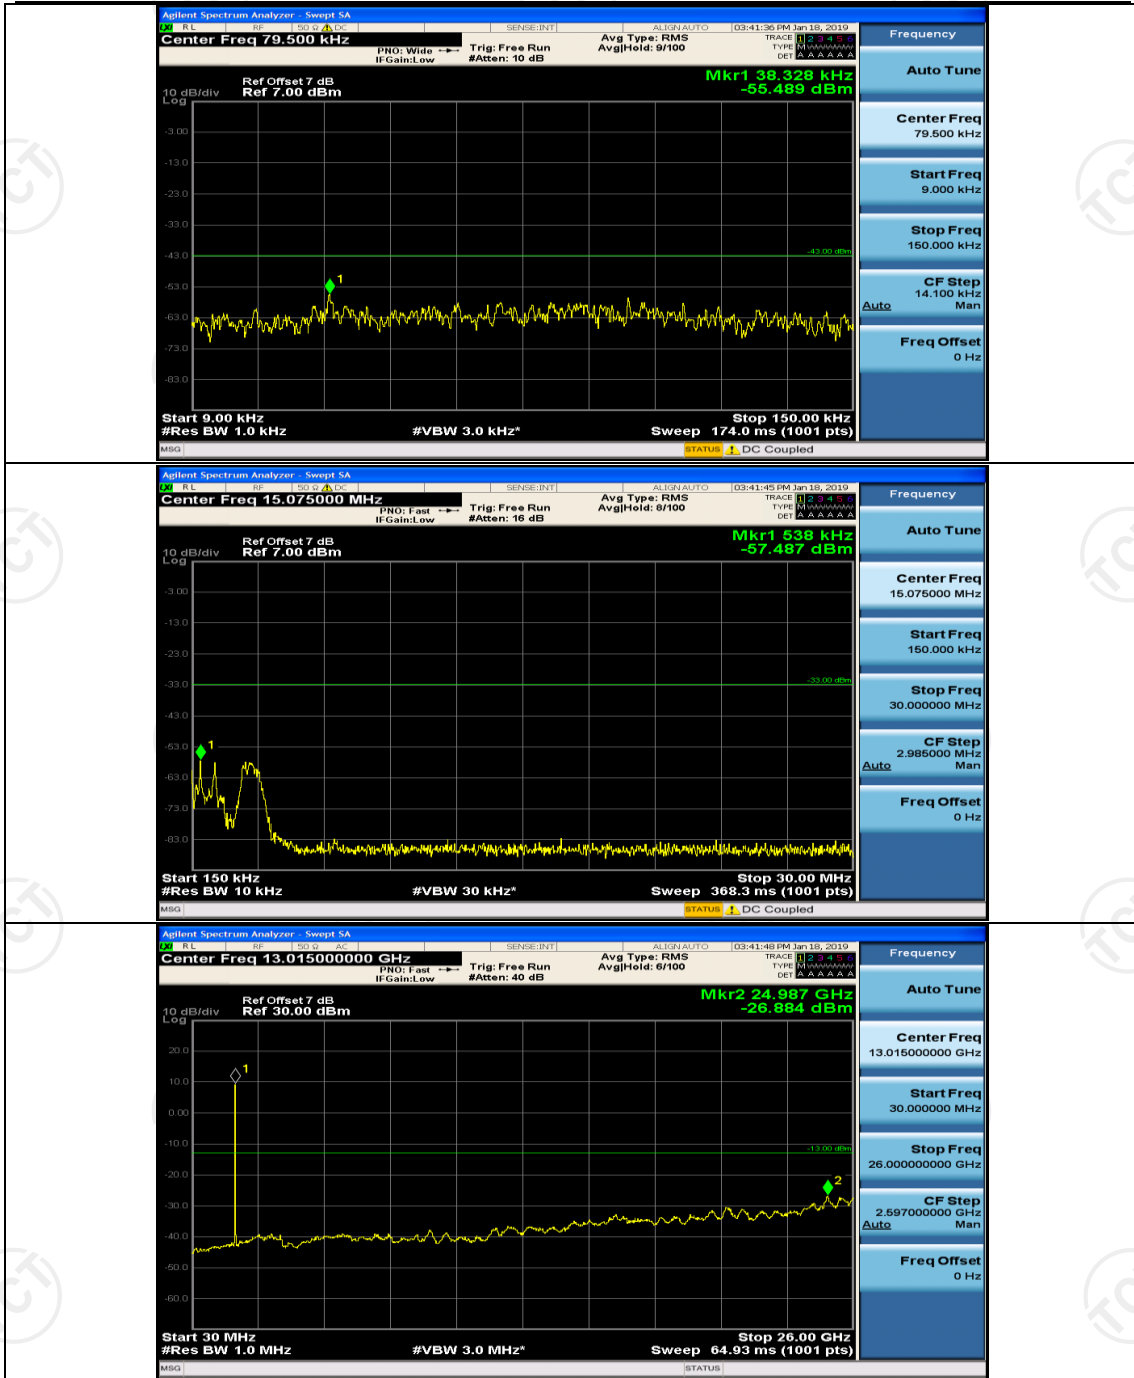

Channel Bandwidth: 10 MHz

Channel Bandwidth: 15 MHz

(Channel Bandwidth:15 MHz)_MCH_QPSK_1RB#0

(Channel Bandwidth:15 MHz)_MCH_QPSK_1RB#37

(Channel Bandwidth:15 MHz)_HCH_QPSK_1RB#0

(Channel Bandwidth:15 MHz)_HCH_QPSK_1RB#37

(Channel Bandwidth:15 MHz)_LCH_16QAM_1RB#0

(Channel Bandwidth:15 MHz)_LCH_16QAM_1RB#37