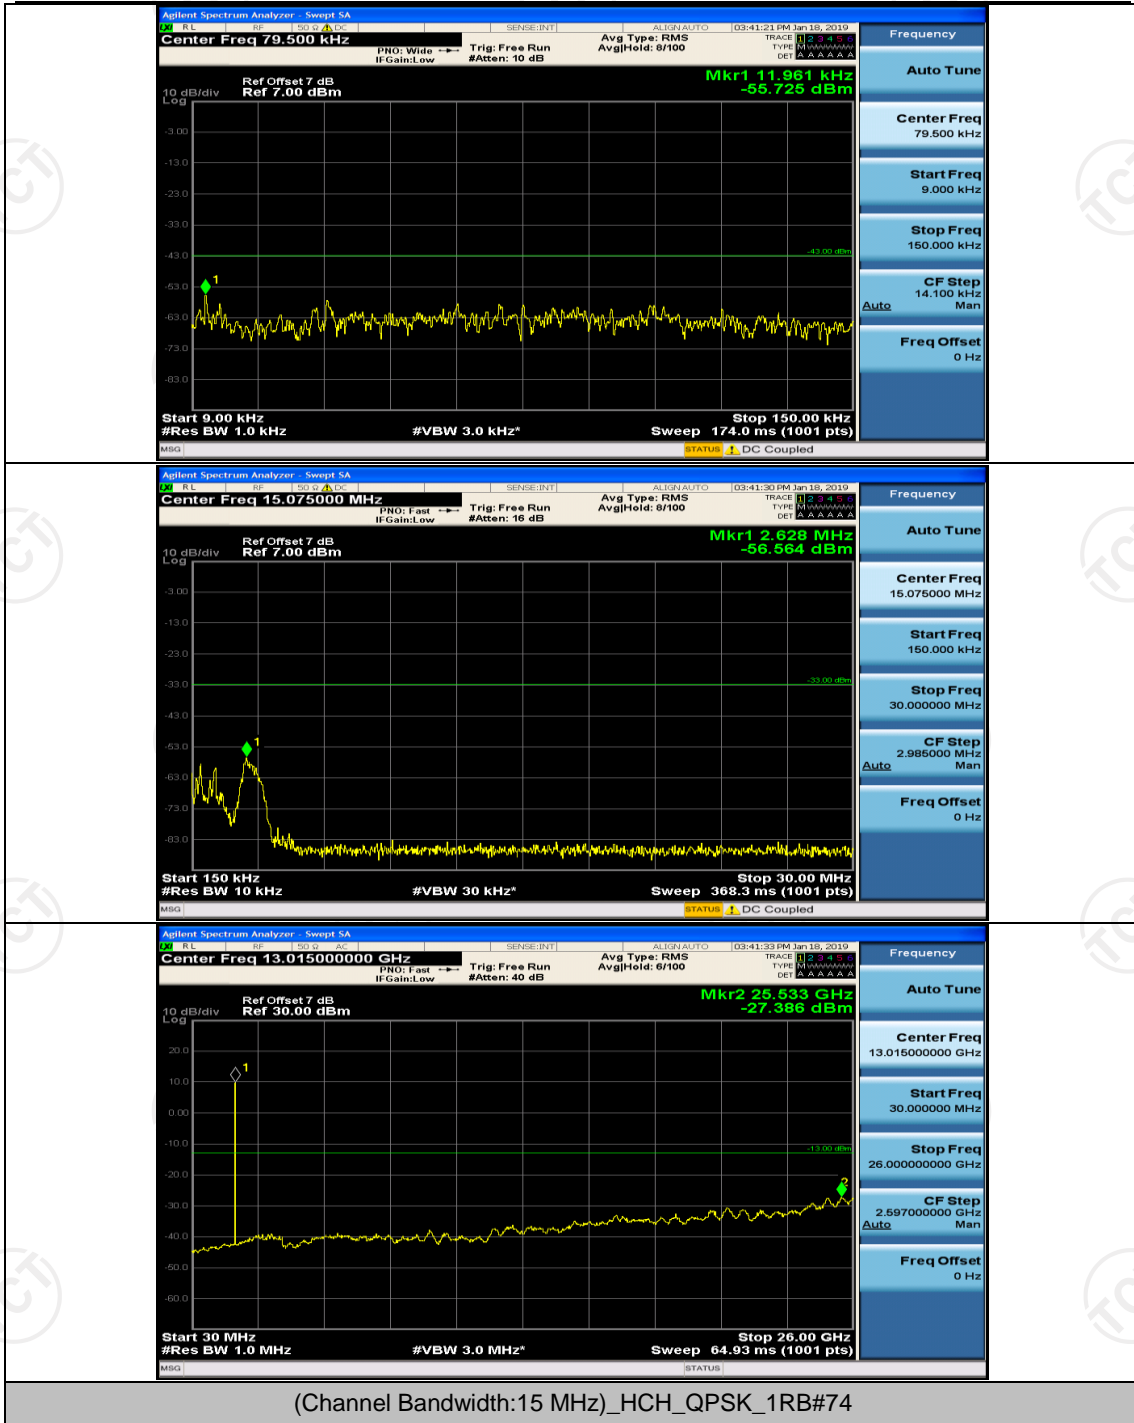

Channel Bandwidth: 10 MHz

Channel Bandwidth: 15 MHz

(Channel Bandwidth:15 MHz)_MCH_QPSK_1RB#0

(Channel Bandwidth:15 MHz)_MCH_QPSK_1RB#37

(Channel Bandwidth:15 MHz)_HCH_QPSK_1RB#0

(Channel Bandwidth:15 MHz)_HCH_QPSK_1RB#37

(Channel Bandwidth:15 MHz)_LCH_16QAM_1RB#0

(Channel Bandwidth:15 MHz)_LCH_16QAM_1RB#37