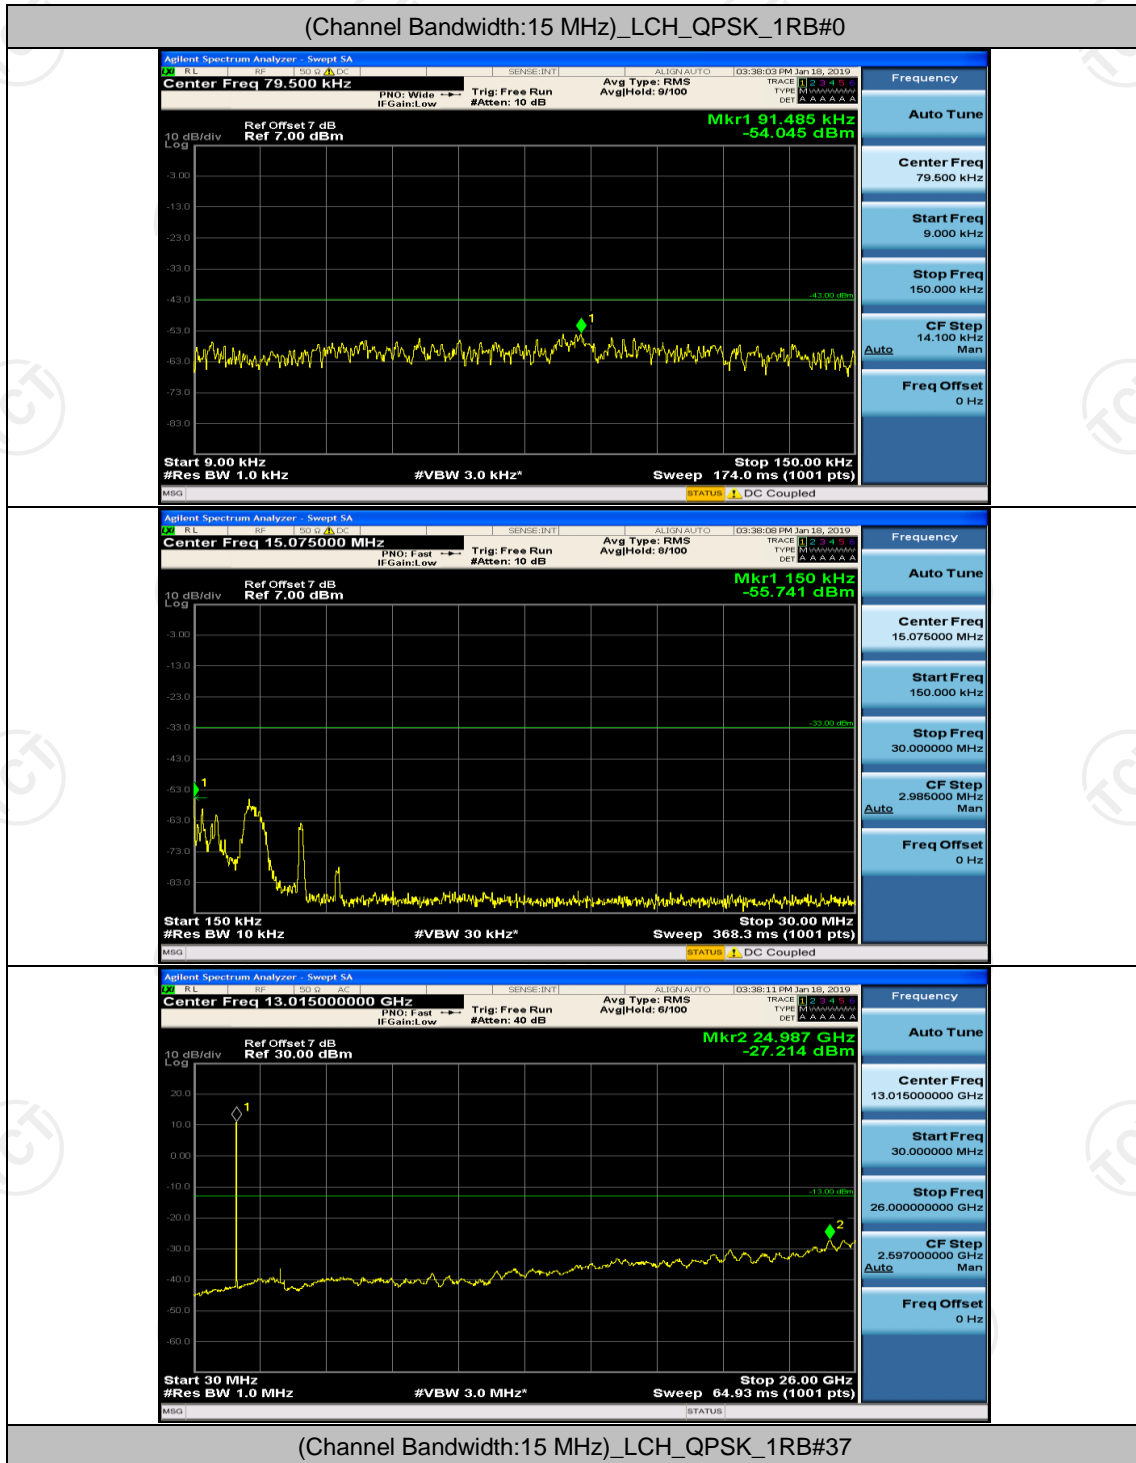

Channel Bandwidth: 10 MHz

Channel Bandwidth: 15 MHz

(Channel Bandwidth:15 MHz)_MCH_QPSK_1RB#0

(Channel Bandwidth:15 MHz)_MCH_QPSK_1RB#37

(Channel Bandwidth:15 MHz)_HCH_QPSK_1RB#0

(Channel Bandwidth:15 MHz)_HCH_QPSK_1RB#37

(Channel Bandwidth:15 MHz)_LCH_16QAM_1RB#0

(Channel Bandwidth:15 MHz)_LCH_16QAM_1RB#37