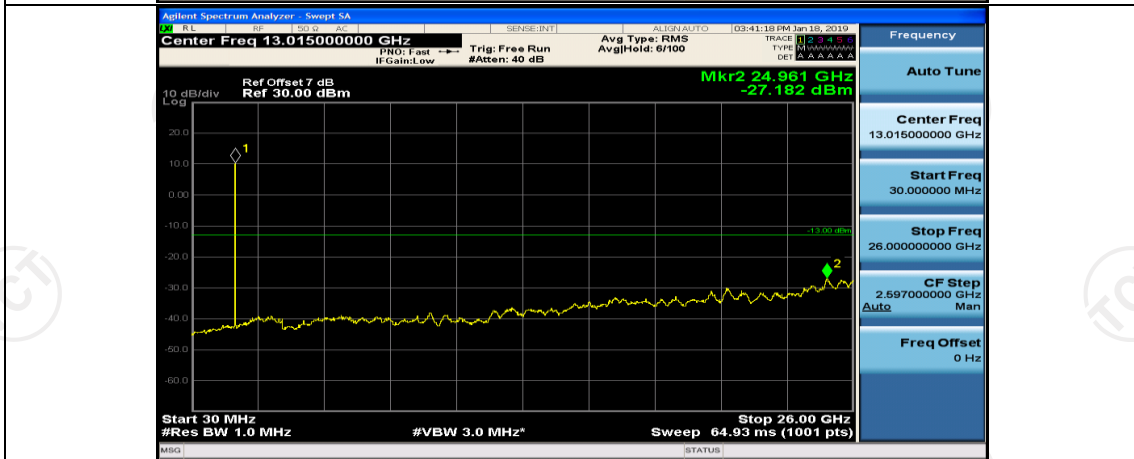

Channel Bandwidth: 10 MHz

Channel Bandwidth: 15 MHz

(Channel Bandwidth:15 MHz)_MCH_QPSK_1RB#0

(Channel Bandwidth:15 MHz)_MCH_QPSK_1RB#37

(Channel Bandwidth:15 MHz)_HCH_QPSK_1RB#0

(Channel Bandwidth:15 MHz)_HCH_QPSK_1RB#37

(Channel Bandwidth:15 MHz)_LCH_16QAM_1RB#0

(Channel Bandwidth:15 MHz)_LCH_16QAM_1RB#37