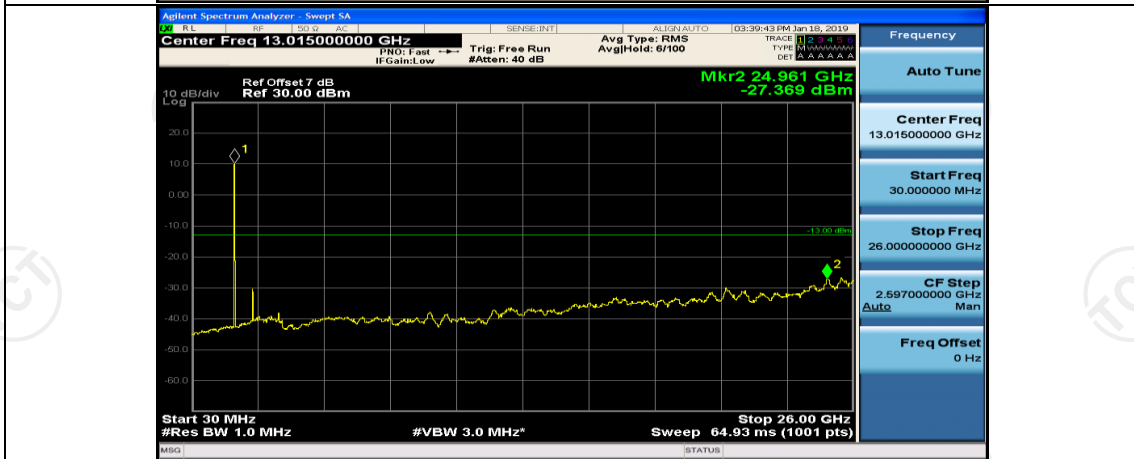

Channel Bandwidth: 10 MHz

Channel Bandwidth: 15 MHz

(Channel Bandwidth:15 MHz)_MCH_QPSK_1RB#0

(Channel Bandwidth:15 MHz)_MCH_QPSK_1RB#37

(Channel Bandwidth:15 MHz)_HCH_QPSK_1RB#0

(Channel Bandwidth:15 MHz)_HCH_QPSK_1RB#37

(Channel Bandwidth:15 MHz)_LCH_16QAM_1RB#0

(Channel Bandwidth:15 MHz)_LCH_16QAM_1RB#37