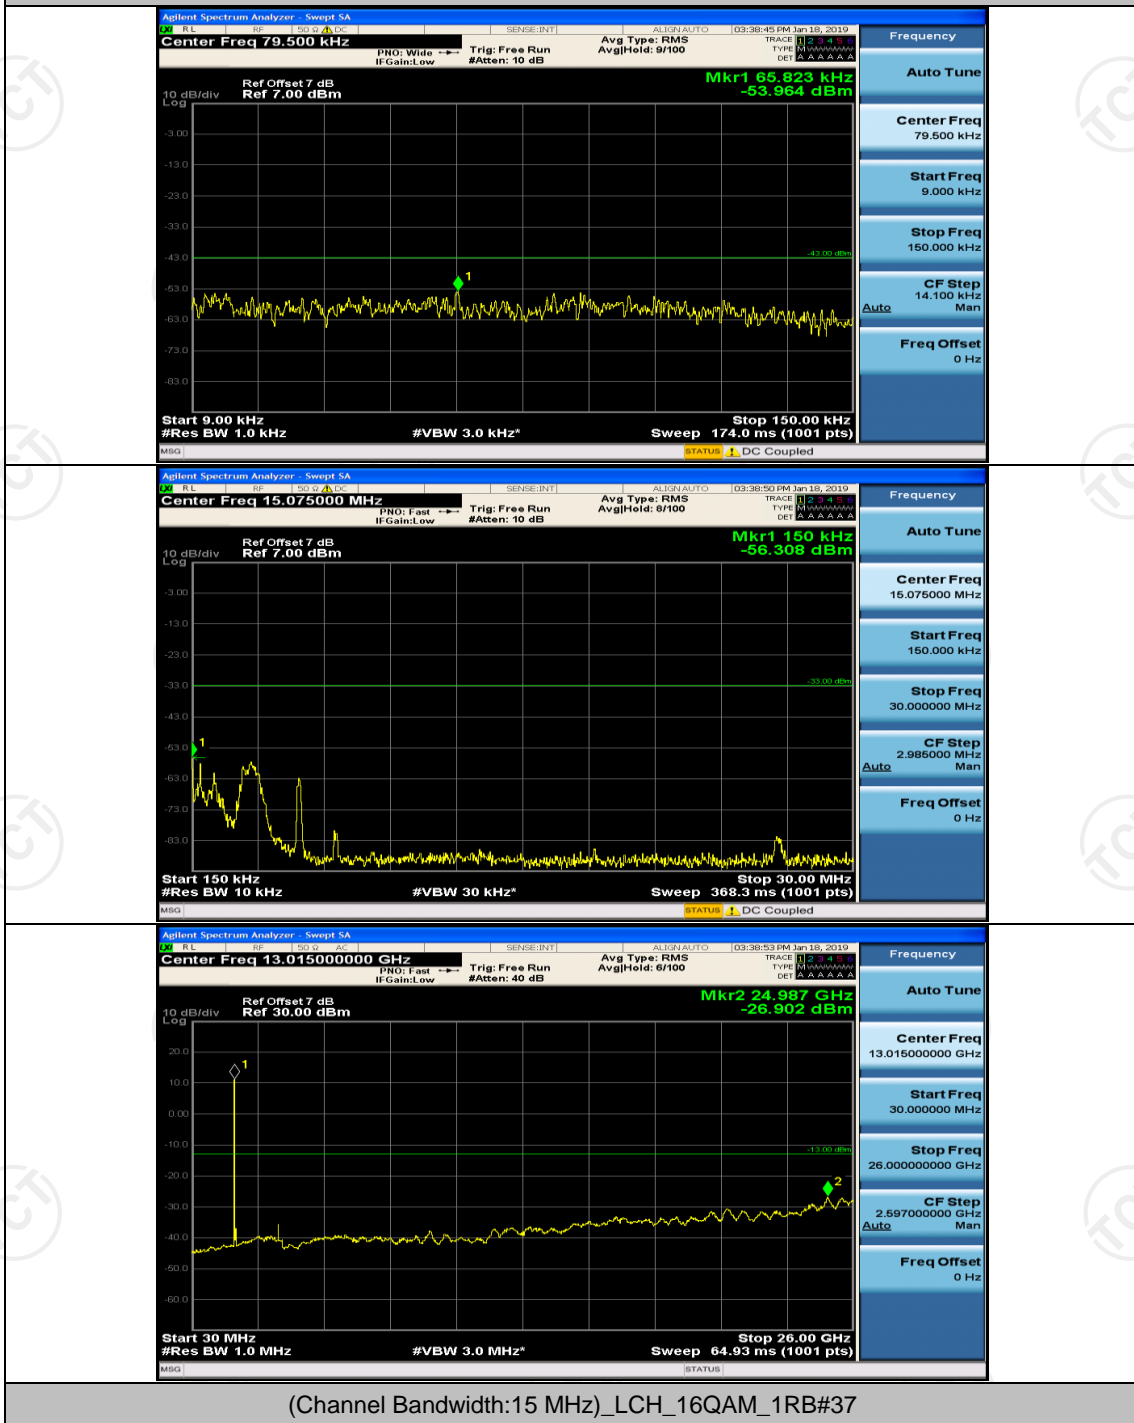

Channel Bandwidth: 10 MHz

Channel Bandwidth: 15 MHz

(Channel Bandwidth:15 MHz)_MCH_QPSK_1RB#0

(Channel Bandwidth:15 MHz)_MCH_QPSK_1RB#37

(Channel Bandwidth:15 MHz)_HCH_QPSK_1RB#0

(Channel Bandwidth:15 MHz)_HCH_QPSK_1RB#37

(Channel Bandwidth:15 MHz)_LCH_16QAM_1RB#0

(Channel Bandwidth:15 MHz)_LCH_16QAM_1RB#37