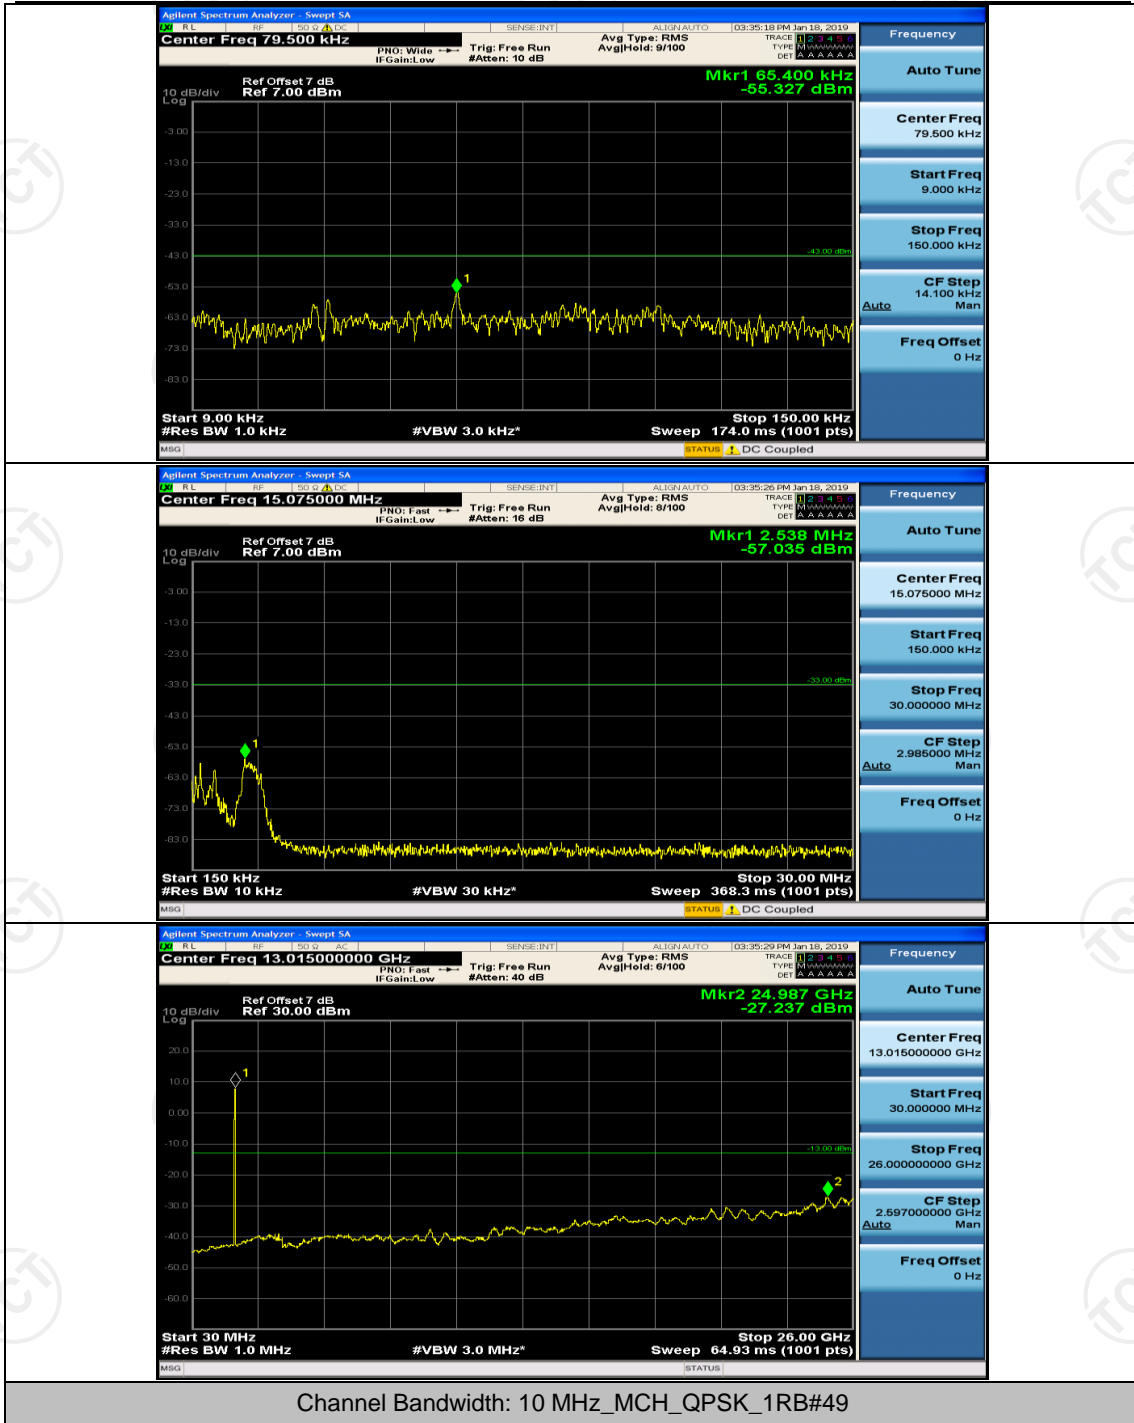

Channel Bandwidth: 10 MHz

Channel Bandwidth: 15 MHz

(Channel Bandwidth:15 MHz)_MCH_QPSK_1RB#0

(Channel Bandwidth:15 MHz)_MCH_QPSK_1RB#37

(Channel Bandwidth:15 MHz)_HCH_QPSK_1RB#0

(Channel Bandwidth:15 MHz)_HCH_QPSK_1RB#37

(Channel Bandwidth:15 MHz)_LCH_16QAM_1RB#0

(Channel Bandwidth:15 MHz)_LCH_16QAM_1RB#37