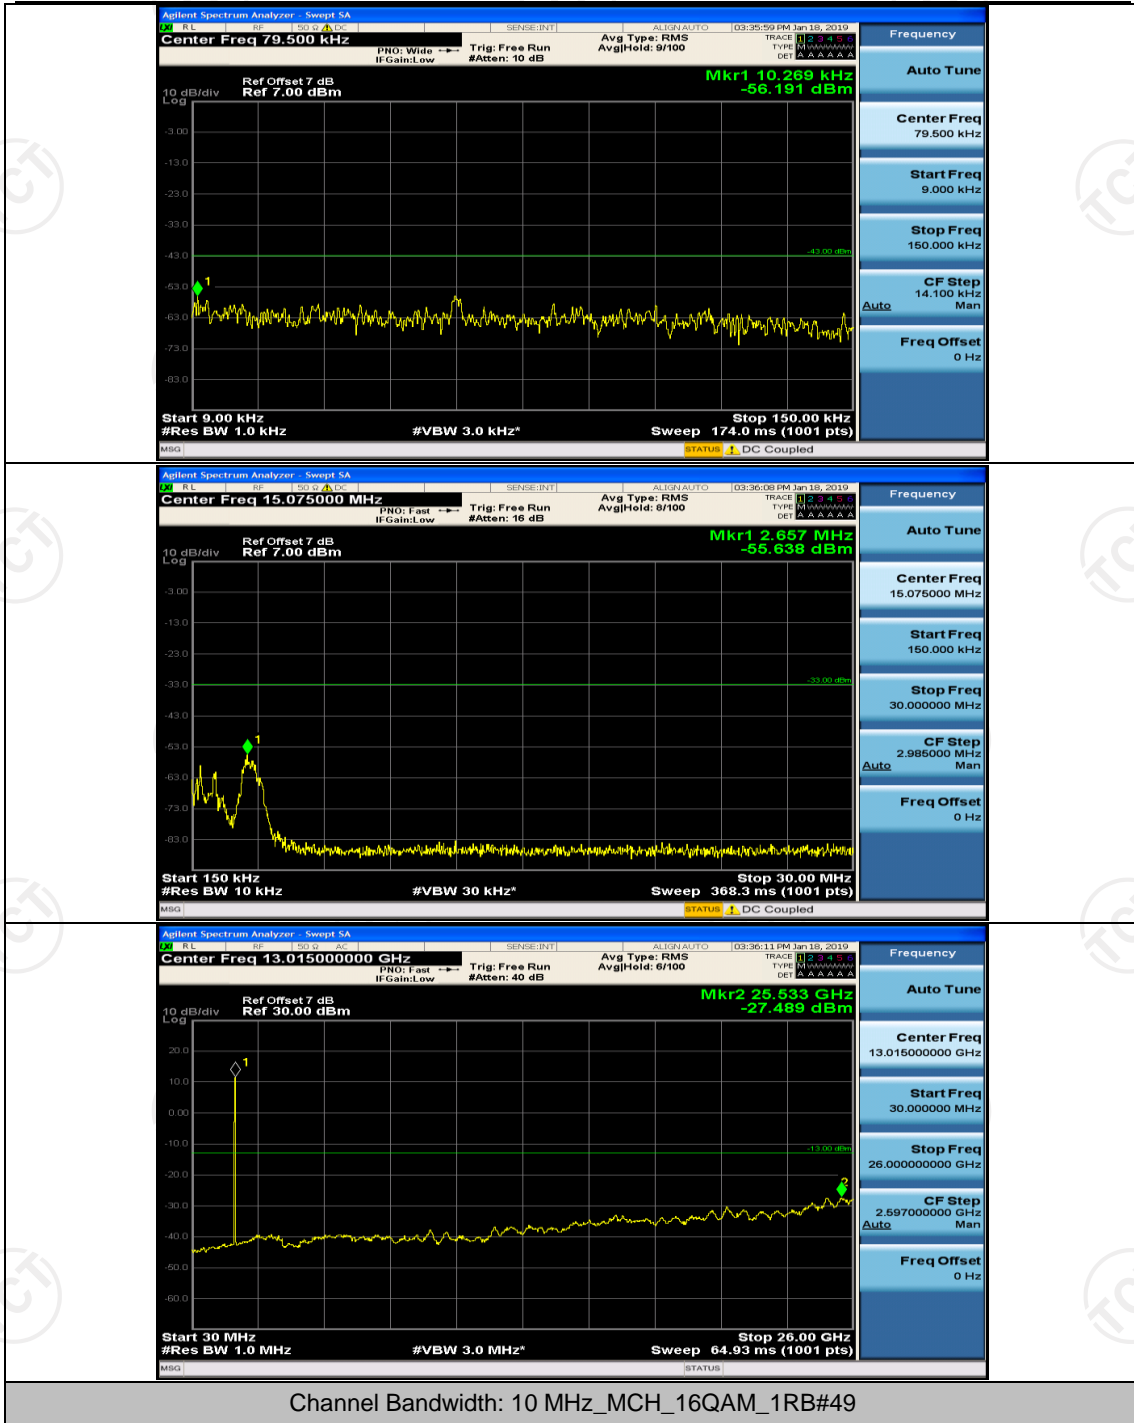

Channel Bandwidth: 10 MHz

Channel Bandwidth: 15 MHz

(Channel Bandwidth:15 MHz)_MCH_QPSK_1RB#0

(Channel Bandwidth:15 MHz)_MCH_QPSK_1RB#37

(Channel Bandwidth:15 MHz)_HCH_QPSK_1RB#0

(Channel Bandwidth:15 MHz)_HCH_QPSK_1RB#37

(Channel Bandwidth:15 MHz)_LCH_16QAM_1RB#0

(Channel Bandwidth:15 MHz)_LCH_16QAM_1RB#37