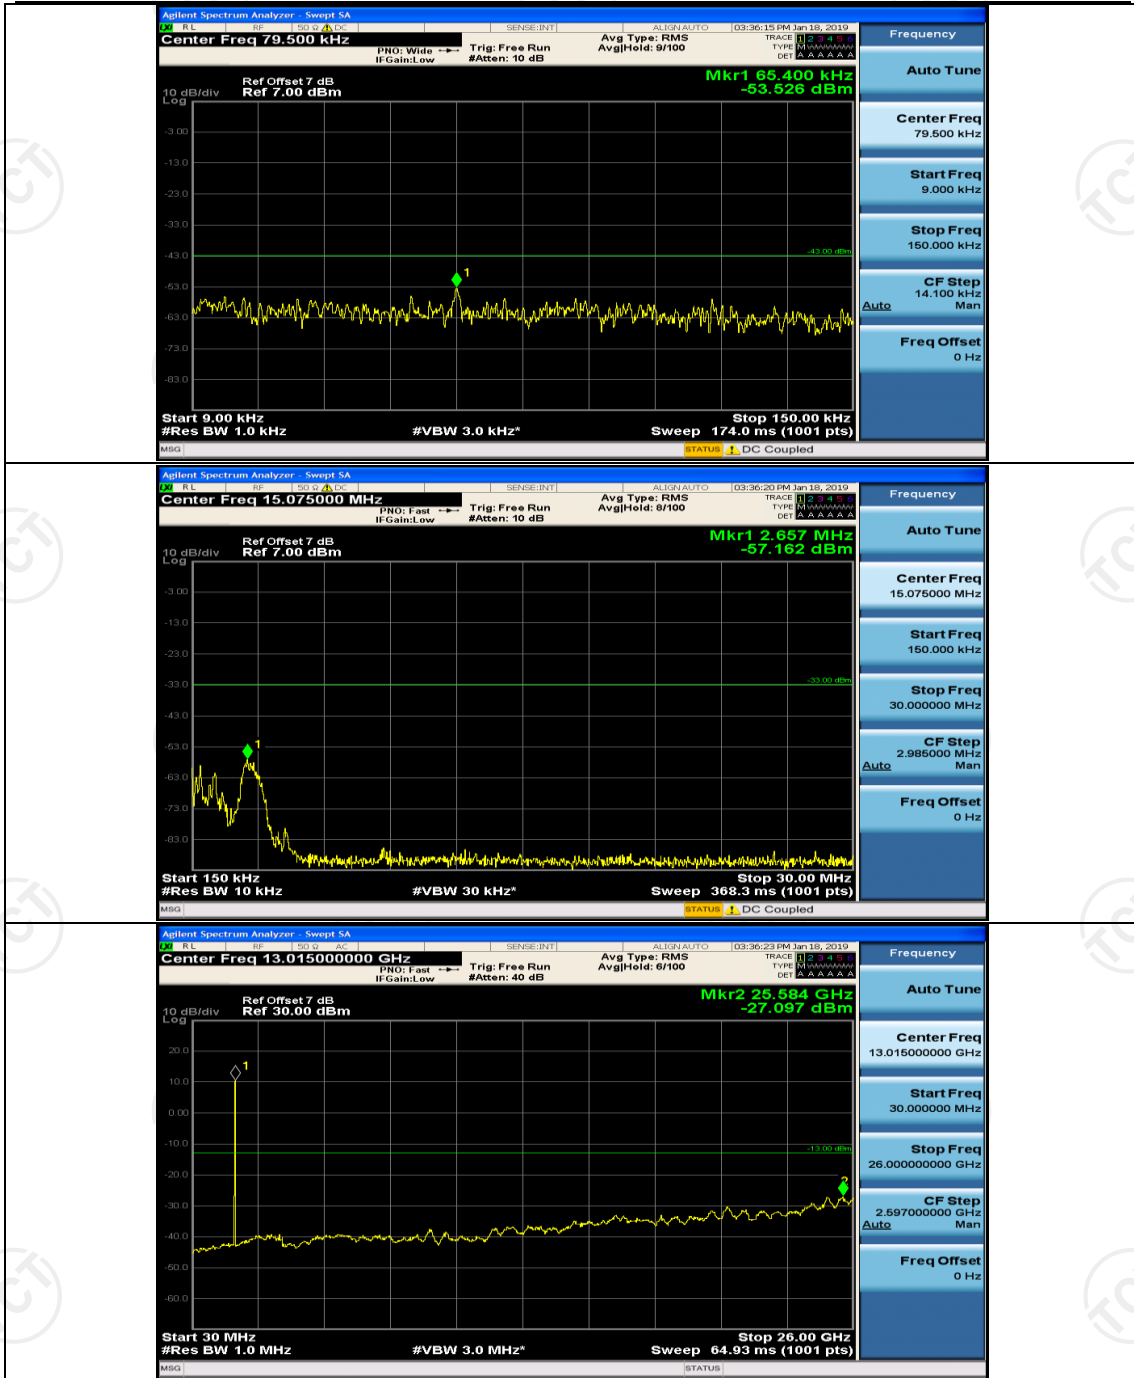

Channel Bandwidth: 10 MHz

Channel Bandwidth: 15 MHz

(Channel Bandwidth:15 MHz)_MCH_QPSK_1RB#0

(Channel Bandwidth:15 MHz)_MCH_QPSK_1RB#37

(Channel Bandwidth:15 MHz)_HCH_QPSK_1RB#0

(Channel Bandwidth:15 MHz)_HCH_QPSK_1RB#37

(Channel Bandwidth:15 MHz)_LCH_16QAM_1RB#0

(Channel Bandwidth:15 MHz)_LCH_16QAM_1RB#37