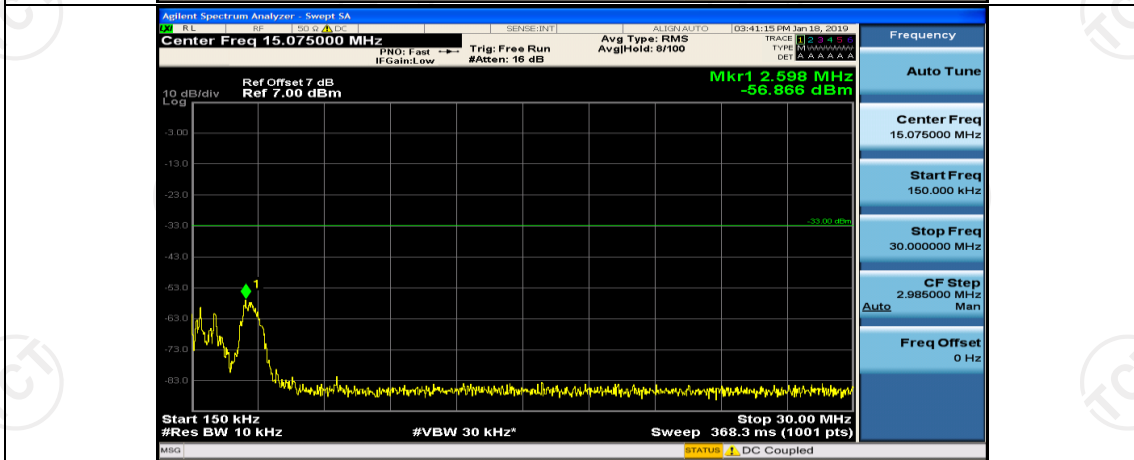

Channel Bandwidth: 10 MHz

Channel Bandwidth: 15 MHz

(Channel Bandwidth:15 MHz)_MCH_QPSK_1RB#0

(Channel Bandwidth:15 MHz)_MCH_QPSK_1RB#37

(Channel Bandwidth:15 MHz)_HCH_QPSK_1RB#0

(Channel Bandwidth:15 MHz)_HCH_QPSK_1RB#37

(Channel Bandwidth:15 MHz)_LCH_16QAM_1RB#0

(Channel Bandwidth:15 MHz)_LCH_16QAM_1RB#37