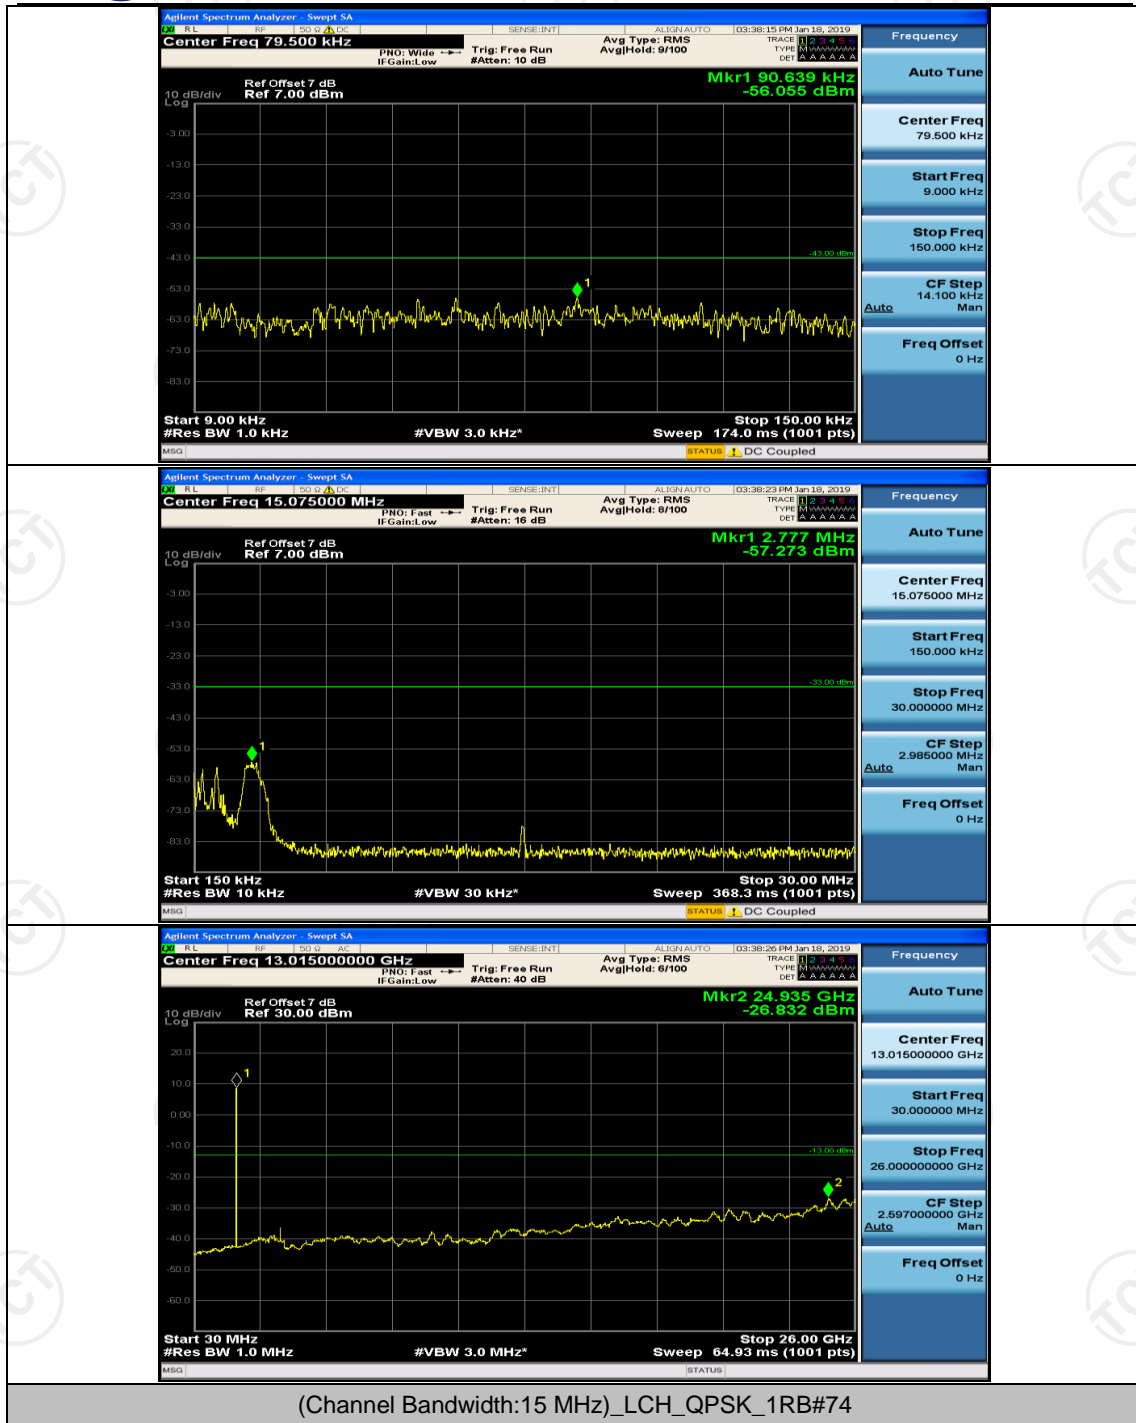

Channel Bandwidth: 10 MHz

Channel Bandwidth: 15 MHz

(Channel Bandwidth:15 MHz)_MCH_QPSK_1RB#0

(Channel Bandwidth:15 MHz)_MCH_QPSK_1RB#37

(Channel Bandwidth:15 MHz)_HCH_QPSK_1RB#0

(Channel Bandwidth:15 MHz)_HCH_QPSK_1RB#37

(Channel Bandwidth:15 MHz)_LCH_16QAM_1RB#0

(Channel Bandwidth:15 MHz)_LCH_16QAM_1RB#37