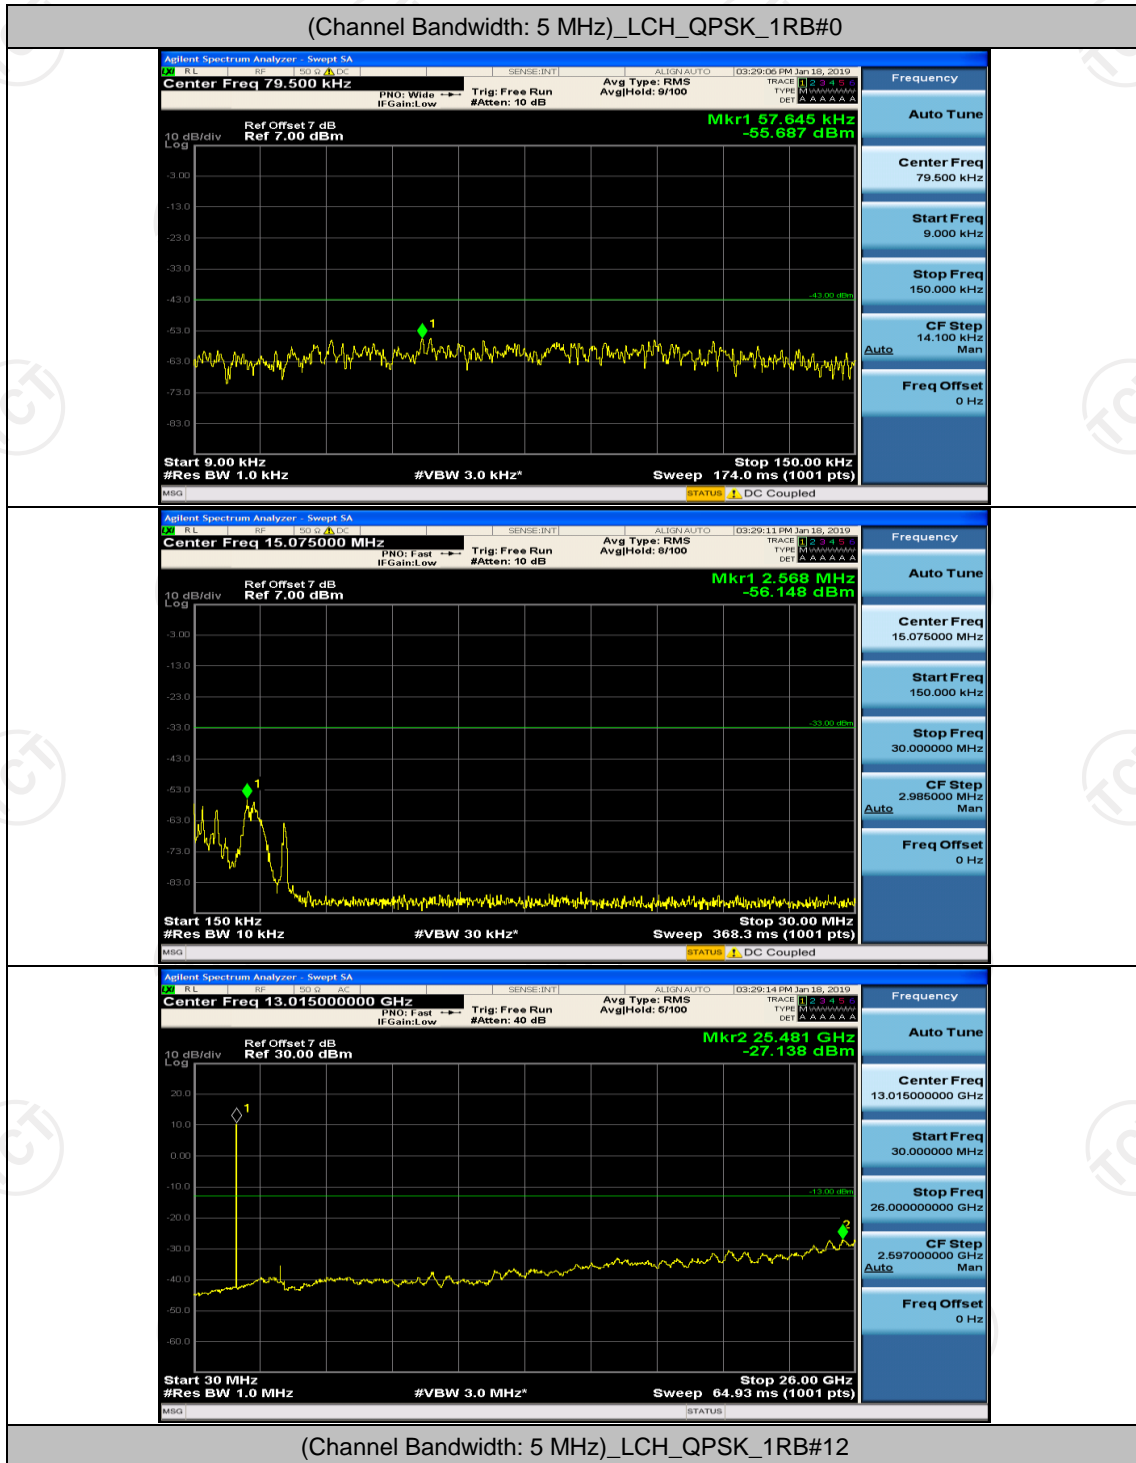

Channel Bandwidth: 3 MHz

(Channel Bandwidth: 3 MHz)_MCH_QPSK_1RB#0

(Channel Bandwidth: 3 MHz)_MCH_QPSK_1RB#7

(Channel Bandwidth: 3 MHz)_HCH_QPSK_1RB#0

(Channel Bandwidth: 3 MHz)_HCH_QPSK_1RB#7

(Channel Bandwidth: 3 MHz)_LCH_16QAM_1RB#0

(Channel Bandwidth: 3 MHz)_LCH_16QAM_1RB#7

(Channel Bandwidth: 3 MHz)_MCH_16QAM_1RB#0

(Channel Bandwidth: 3 MHz)_HCH_16QAM_1RB#0

(Channel Bandwidth: 3 MHz)_HCH_16QAM_1RB#7

Channel Bandwidth: 5 MHz

(Channel Bandwidth: 5 MHz)_MCH_QPSK_1RB#0

(Channel Bandwidth: 5 MHz)_MCH_QPSK_1RB#12

(Channel Bandwidth: 5 MHz)_HCH_QPSK_1RB#0

(Channel Bandwidth: 5 MHz)_HCH_QPSK_1RB#12

(Channel Bandwidth: 5 MHz)_LCH_16QAM_1RB#0

(Channel Bandwidth: 5 MHz)_LCH_16QAM_1RB#12