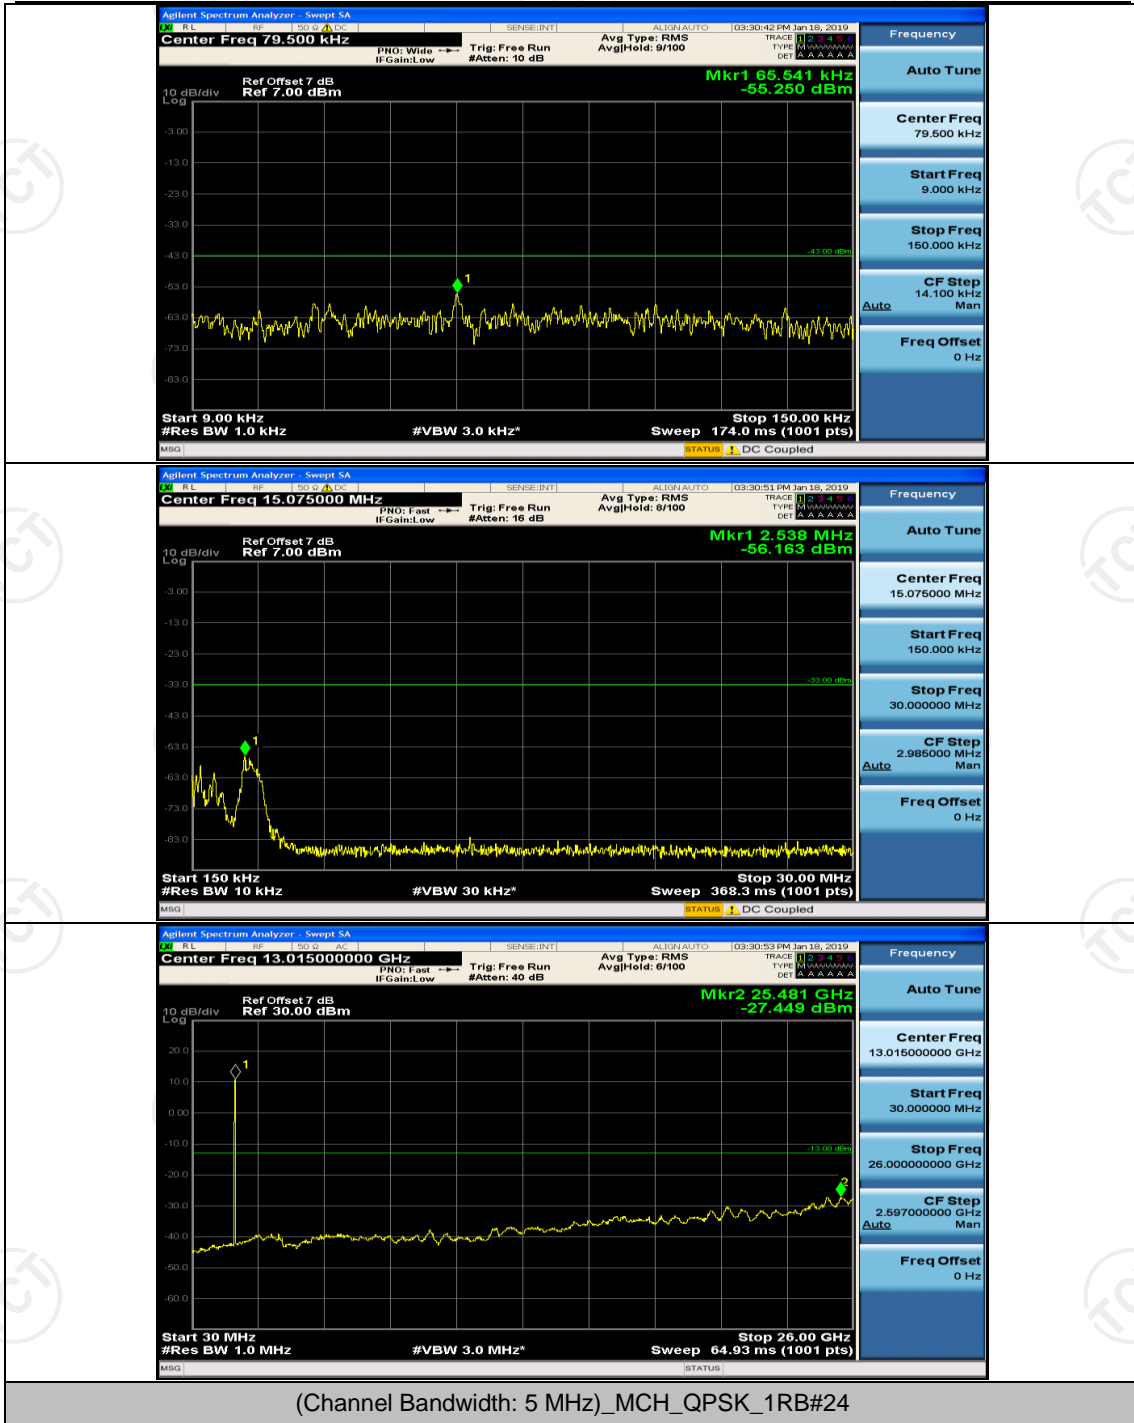

Channel Bandwidth: 3 MHz

(Channel Bandwidth: 3 MHz)_MCH_QPSK_1RB#0

(Channel Bandwidth: 3 MHz)_MCH_QPSK_1RB#7

(Channel Bandwidth: 3 MHz)_HCH_QPSK_1RB#0

(Channel Bandwidth: 3 MHz)_HCH_QPSK_1RB#7

(Channel Bandwidth: 3 MHz)_LCH_16QAM_1RB#0

(Channel Bandwidth: 3 MHz)_LCH_16QAM_1RB#7

(Channel Bandwidth: 3 MHz)_MCH_16QAM_1RB#0

(Channel Bandwidth: 3 MHz)_HCH_16QAM_1RB#0

(Channel Bandwidth: 3 MHz)_HCH_16QAM_1RB#7

Channel Bandwidth: 5 MHz

(Channel Bandwidth: 5 MHz)_MCH_QPSK_1RB#0

(Channel Bandwidth: 5 MHz)_MCH_QPSK_1RB#12

(Channel Bandwidth: 5 MHz)_HCH_QPSK_1RB#0

(Channel Bandwidth: 5 MHz)_HCH_QPSK_1RB#12

(Channel Bandwidth: 5 MHz)_LCH_16QAM_1RB#0

(Channel Bandwidth: 5 MHz)_LCH_16QAM_1RB#12