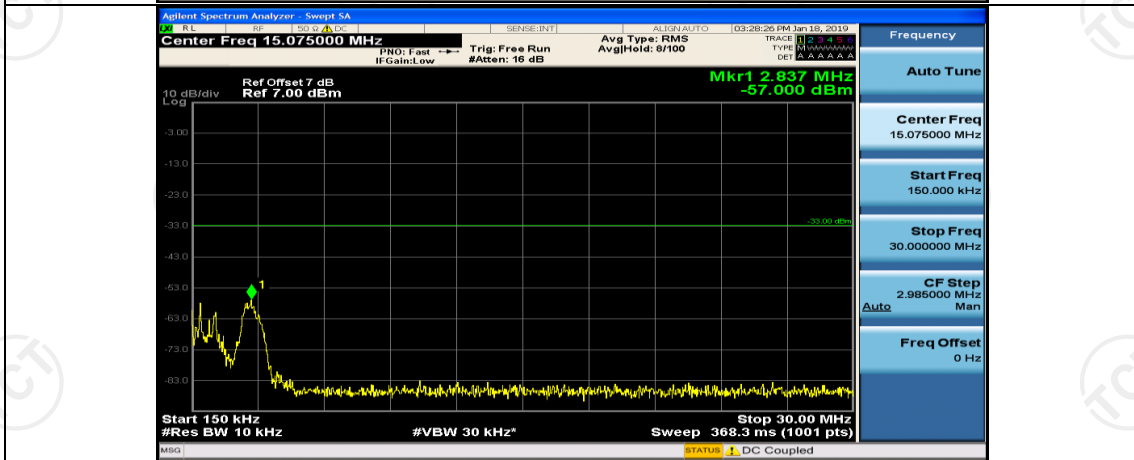

(Channel Bandwidth: 3 MHz)_LCH_16QAM_1RB#7

(Channel Bandwidth: 3 MHz)_MCH_16QAM_1RB#0

(Channel Bandwidth: 3 MHz)_HCH_16QAM_1RB#0

(Channel Bandwidth: 3 MHz)_HCH_16QAM_1RB#7

Channel Bandwidth: 5 MHz

(Channel Bandwidth: 5 MHz)_MCH_QPSK_1RB#0