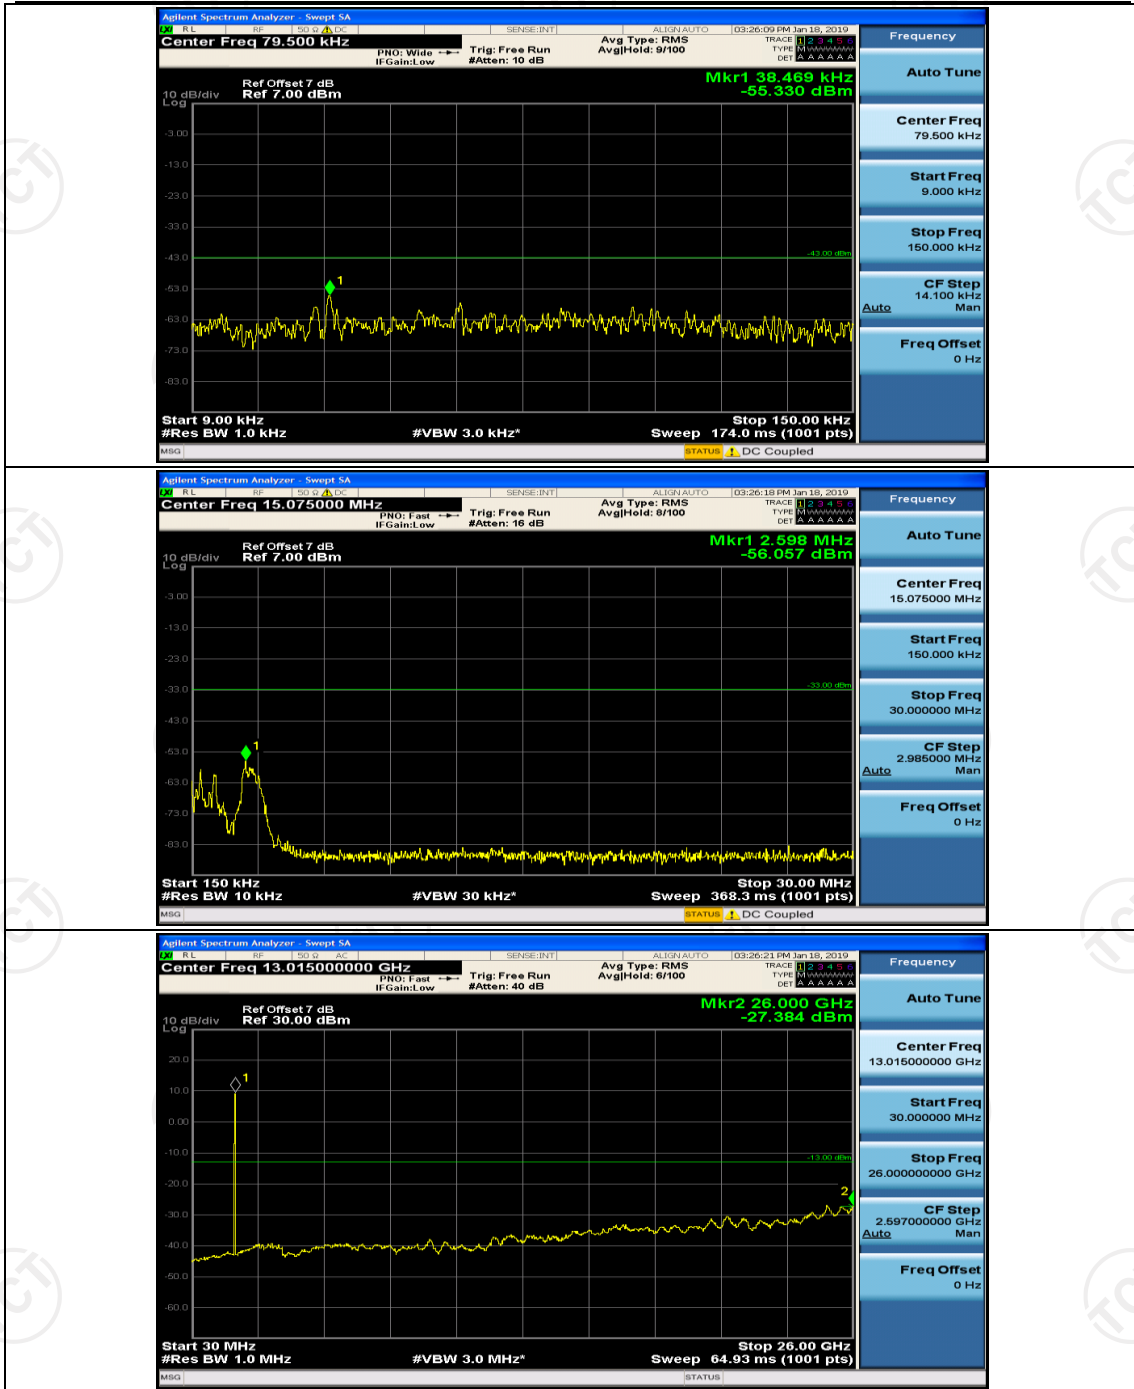

Channel Bandwidth: 3 MHz

(Channel Bandwidth: 3 MHz)_MCH_QPSK_1RB#0

(Channel Bandwidth: 3 MHz)_MCH_QPSK_1RB#7

(Channel Bandwidth: 3 MHz)_HCH_QPSK_1RB#0

(Channel Bandwidth: 3 MHz)_HCH_QPSK_1RB#7

(Channel Bandwidth: 3 MHz)_LCH_16QAM_1RB#0

(Channel Bandwidth: 3 MHz)_LCH_16QAM_1RB#7

(Channel Bandwidth: 3 MHz)_MCH_16QAM_1RB#0

(Channel Bandwidth: 3 MHz)_HCH_16QAM_1RB#0

(Channel Bandwidth: 3 MHz)_HCH_16QAM_1RB#7

Channel Bandwidth: 5 MHz

(Channel Bandwidth: 5 MHz)_MCH_QPSK_1RB#0