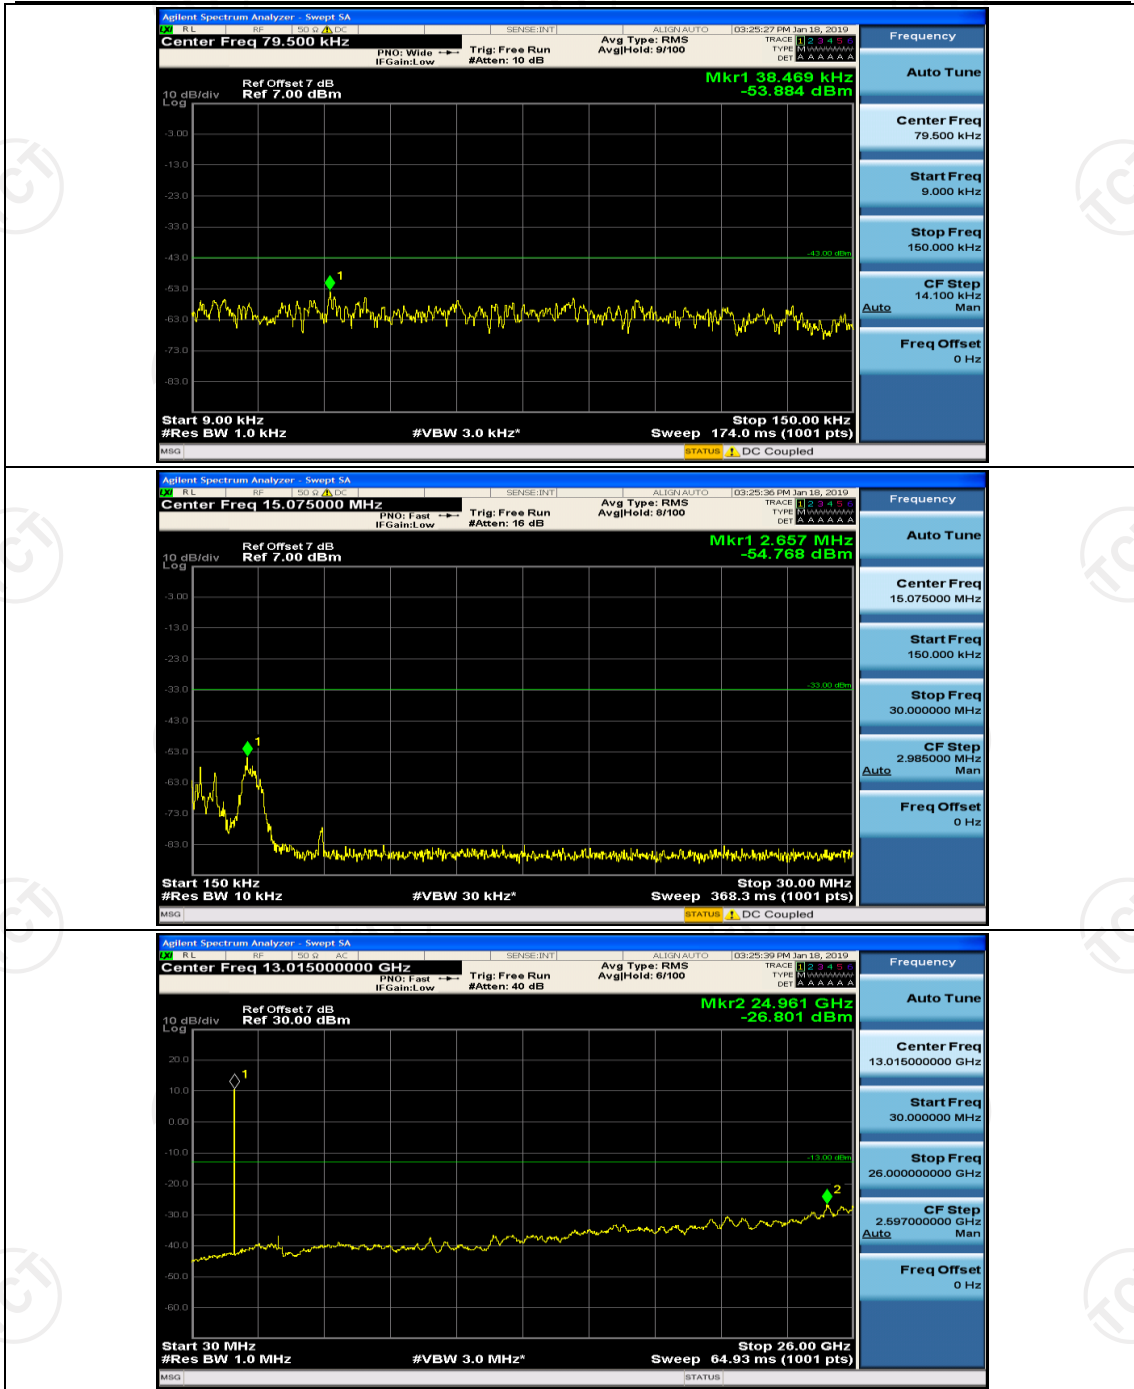

Channel Bandwidth: 3 MHz

(Channel Bandwidth: 3 MHz)_MCH_QPSK_1RB#0

(Channel Bandwidth: 3 MHz)_MCH_QPSK_1RB#7

(Channel Bandwidth: 3 MHz)_HCH_QPSK_1RB#0

(Channel Bandwidth: 3 MHz)_HCH_QPSK_1RB#7

(Channel Bandwidth: 3 MHz)_LCH_16QAM_1RB#0

(Channel Bandwidth: 3 MHz)_LCH_16QAM_1RB#7

(Channel Bandwidth: 3 MHz)_MCH_16QAM_1RB#0

(Channel Bandwidth: 3 MHz)_HCH_16QAM_1RB#0

(Channel Bandwidth: 3 MHz)_HCH_16QAM_1RB#7

Channel Bandwidth: 5 MHz

(Channel Bandwidth: 5 MHz)_MCH_QPSK_1RB#0

(Channel Bandwidth: 5 MHz)_MCH_QPSK_1RB#12

(Channel Bandwidth: 5 MHz)_HCH_QPSK_1RB#0

(Channel Bandwidth: 5 MHz)_HCH_QPSK_1RB#12

(Channel Bandwidth: 5 MHz)_LCH_16QAM_1RB#0

(Channel Bandwidth: 5 MHz)_LCH_16QAM_1RB#12