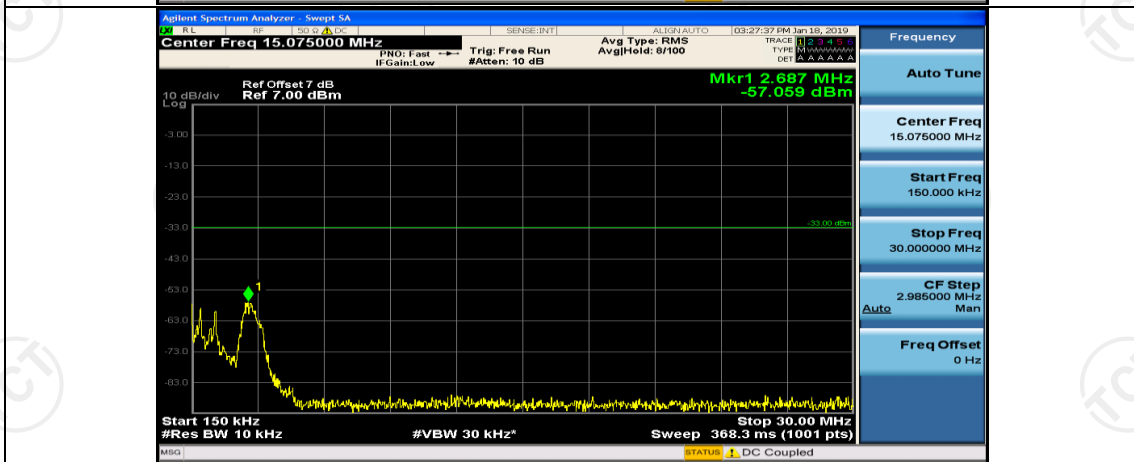

Channel Bandwidth: 3 MHz

(Channel Bandwidth: 3 MHz)_MCH_QPSK_1RB#0

(Channel Bandwidth: 3 MHz)_MCH_QPSK_1RB#7

(Channel Bandwidth: 3 MHz)_HCH_QPSK_1RB#0

(Channel Bandwidth: 3 MHz)_HCH_QPSK_1RB#7

(Channel Bandwidth: 3 MHz)_LCH_16QAM_1RB#0

(Channel Bandwidth: 3 MHz)_LCH_16QAM_1RB#7

(Channel Bandwidth: 3 MHz)_MCH_16QAM_1RB#0

(Channel Bandwidth: 3 MHz)_HCH_16QAM_1RB#0

(Channel Bandwidth: 3 MHz)_HCH_16QAM_1RB#7

Channel Bandwidth: 5 MHz

(Channel Bandwidth: 5 MHz)_MCH_QPSK_1RB#0