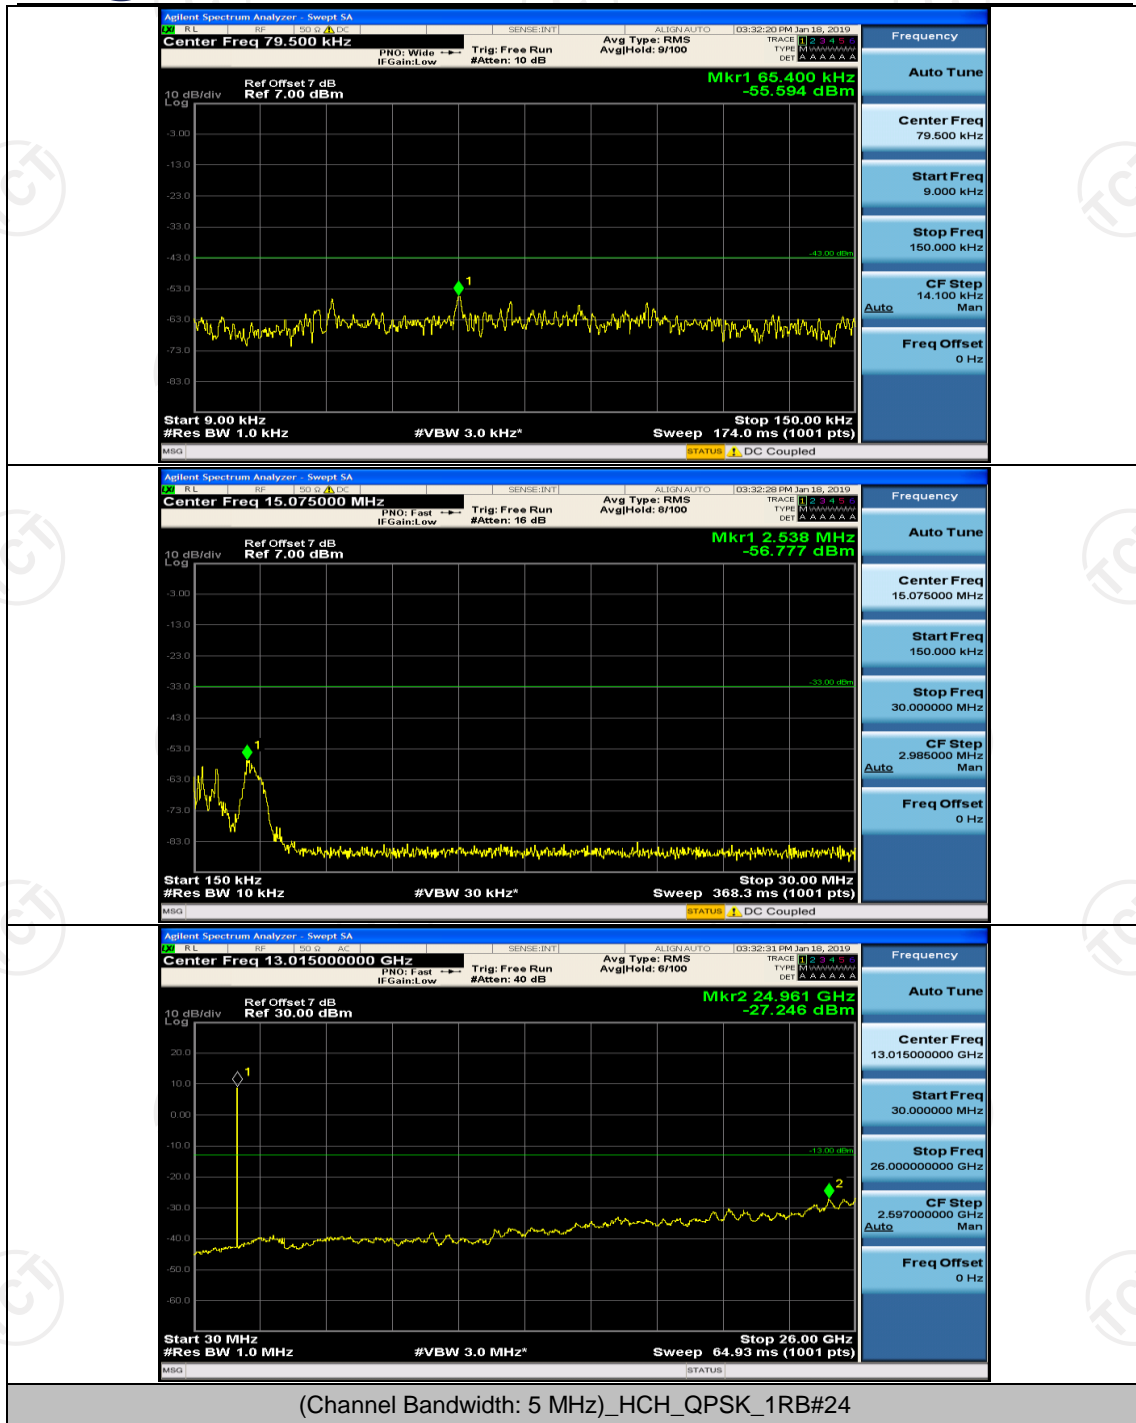

(Channel Bandwidth: 3 MHz)_LCH_16QAM_1RB#7

(Channel Bandwidth: 3 MHz)_MCH_16QAM_1RB#0

(Channel Bandwidth: 3 MHz)_HCH_16QAM_1RB#0

(Channel Bandwidth: 3 MHz)_HCH_16QAM_1RB#7

Channel Bandwidth: 5 MHz

(Channel Bandwidth: 5 MHz)_MCH_QPSK_1RB#0

(Channel Bandwidth: 5 MHz)_MCH_QPSK_1RB#12

(Channel Bandwidth: 5 MHz)_HCH_QPSK_1RB#0

(Channel Bandwidth: 5 MHz)_HCH_QPSK_1RB#12

(Channel Bandwidth: 5 MHz)_LCH_16QAM_1RB#0

(Channel Bandwidth: 5 MHz)_LCH_16QAM_1RB#12

(Channel Bandwidth: 5 MHz)_MCH_16QAM_1RB#0

(Channel Bandwidth: 5 MHz)_MCH_16QAM_1RB#12

(Channel Bandwidth: 5 MHz)_MCH_16QAM_1RB#24

(Channel Bandwidth: 5 MHz)_HCH_16QAM_1RB#0

(Channel Bandwidth: 5 MHz)_HCH_16QAM_1RB#12