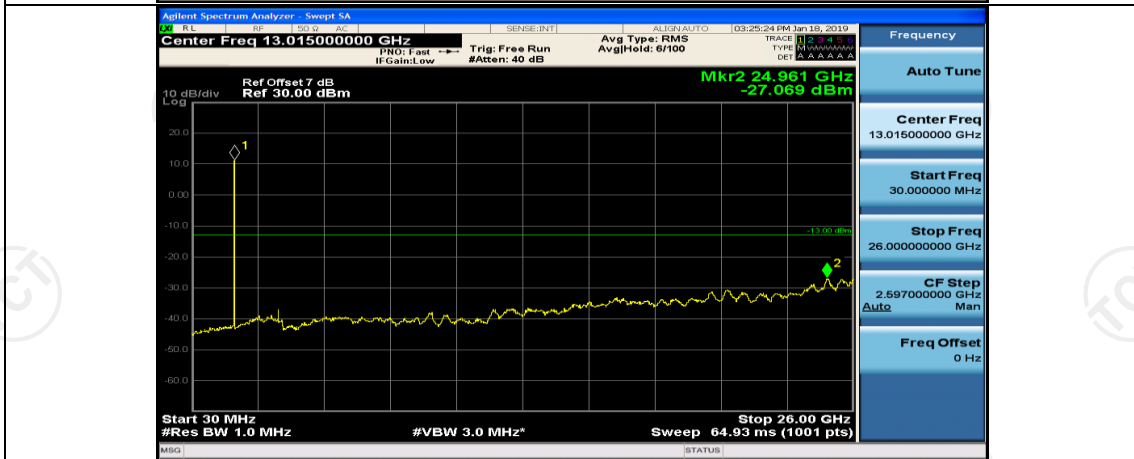

Channel Bandwidth: 3 MHz

(Channel Bandwidth: 3 MHz)_MCH_QPSK_1RB#0

(Channel Bandwidth: 3 MHz)_MCH_QPSK_1RB#7

(Channel Bandwidth: 3 MHz)_HCH_QPSK_1RB#0

(Channel Bandwidth: 3 MHz)_HCH_QPSK_1RB#7

(Channel Bandwidth: 3 MHz)_LCH_16QAM_1RB#0

(Channel Bandwidth: 3 MHz)_LCH_16QAM_1RB#7

(Channel Bandwidth: 3 MHz)_MCH_16QAM_1RB#0

(Channel Bandwidth: 3 MHz)_HCH_16QAM_1RB#0

(Channel Bandwidth: 3 MHz)_HCH_16QAM_1RB#7

Channel Bandwidth: 5 MHz

(Channel Bandwidth: 5 MHz)_MCH_QPSK_1RB#0