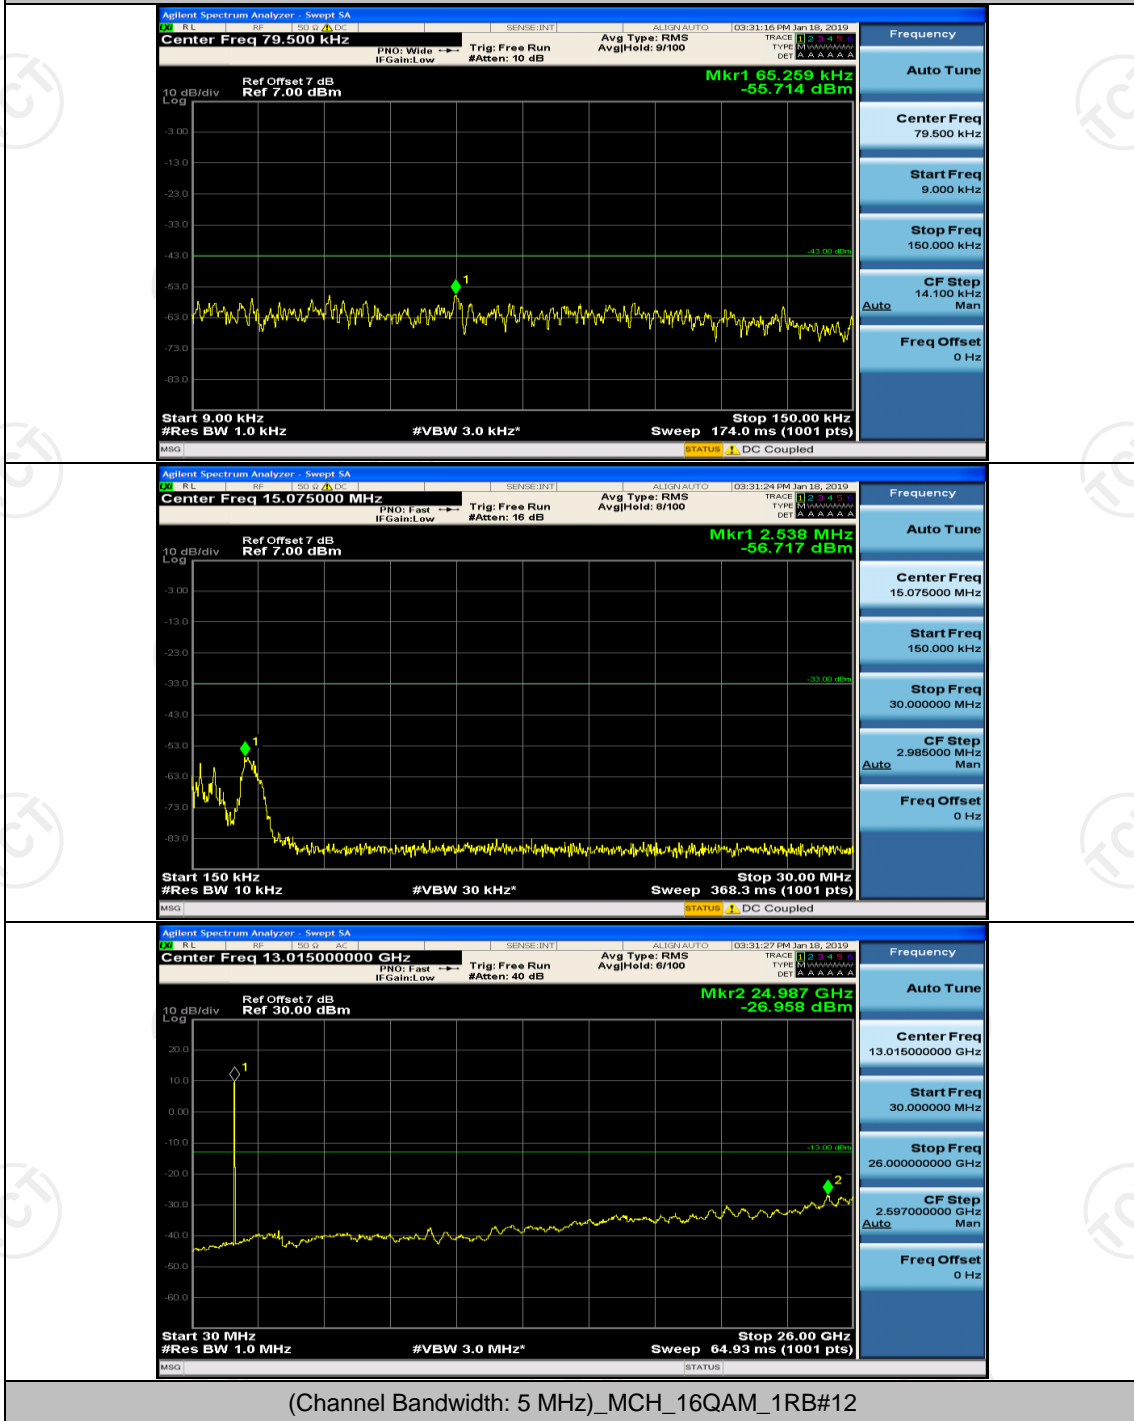

(Channel Bandwidth: 3 MHz)_LCH_16QAM_1RB#7

(Channel Bandwidth: 3 MHz)_MCH_16QAM_1RB#0

(Channel Bandwidth: 3 MHz)_HCH_16QAM_1RB#0

(Channel Bandwidth: 3 MHz)_HCH_16QAM_1RB#7

Channel Bandwidth: 5 MHz

(Channel Bandwidth: 5 MHz)_MCH_QPSK_1RB#0

(Channel Bandwidth: 5 MHz)_MCH_QPSK_1RB#12

(Channel Bandwidth: 5 MHz)_HCH_QPSK_1RB#0

(Channel Bandwidth: 5 MHz)_HCH_QPSK_1RB#12

(Channel Bandwidth: 5 MHz)_LCH_16QAM_1RB#0

(Channel Bandwidth: 5 MHz)_LCH_16QAM_1RB#12

(Channel Bandwidth: 5 MHz)_MCH_16QAM_1RB#0

(Channel Bandwidth: 5 MHz)_MCH_16QAM_1RB#12

(Channel Bandwidth: 5 MHz)_MCH_16QAM_1RB#24

(Channel Bandwidth: 5 MHz)_HCH_16QAM_1RB#0

(Channel Bandwidth: 5 MHz)_HCH_16QAM_1RB#12