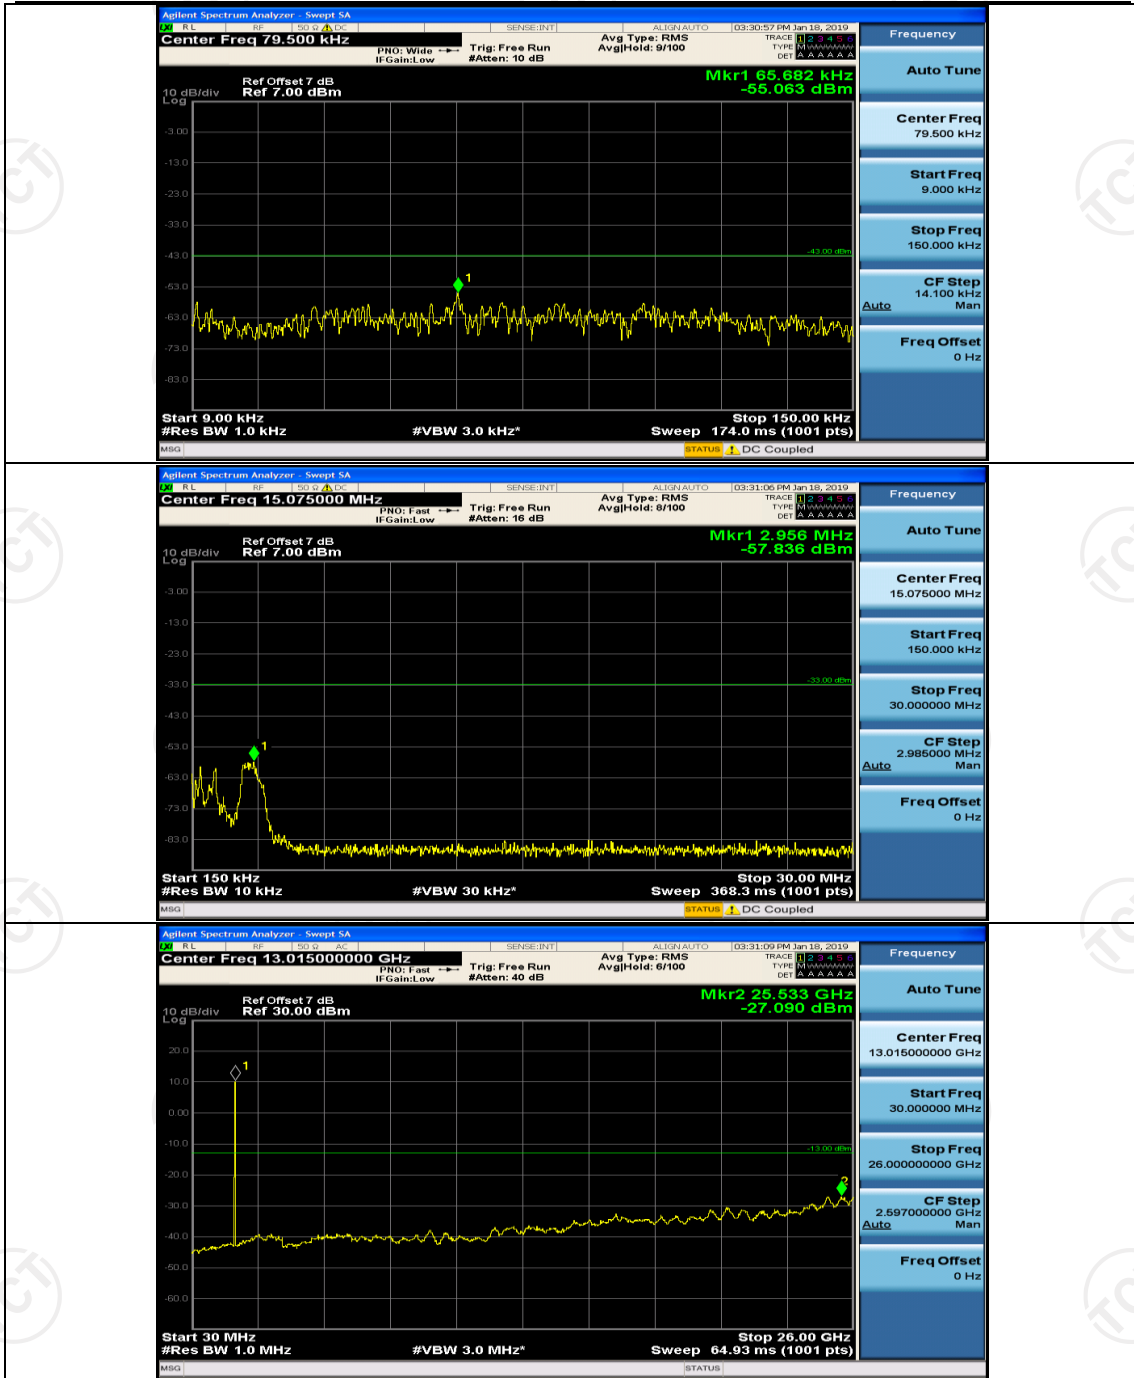

Channel Bandwidth: 3 MHz

(Channel Bandwidth: 3 MHz)_MCH_QPSK_1RB#0

(Channel Bandwidth: 3 MHz)_MCH_QPSK_1RB#7

(Channel Bandwidth: 3 MHz)_HCH_QPSK_1RB#0

(Channel Bandwidth: 3 MHz)_HCH_QPSK_1RB#7

(Channel Bandwidth: 3 MHz)_LCH_16QAM_1RB#0

(Channel Bandwidth: 3 MHz)_LCH_16QAM_1RB#7

(Channel Bandwidth: 3 MHz)_MCH_16QAM_1RB#0

(Channel Bandwidth: 3 MHz)_HCH_16QAM_1RB#0

(Channel Bandwidth: 3 MHz)_HCH_16QAM_1RB#7

Channel Bandwidth: 5 MHz

(Channel Bandwidth: 5 MHz)_MCH_QPSK_1RB#0

(Channel Bandwidth: 5 MHz)_MCH_QPSK_1RB#12

(Channel Bandwidth: 5 MHz)_HCH_QPSK_1RB#0

(Channel Bandwidth: 5 MHz)_HCH_QPSK_1RB#12

(Channel Bandwidth: 5 MHz)_LCH_16QAM_1RB#0

(Channel Bandwidth: 5 MHz)_LCH_16QAM_1RB#12