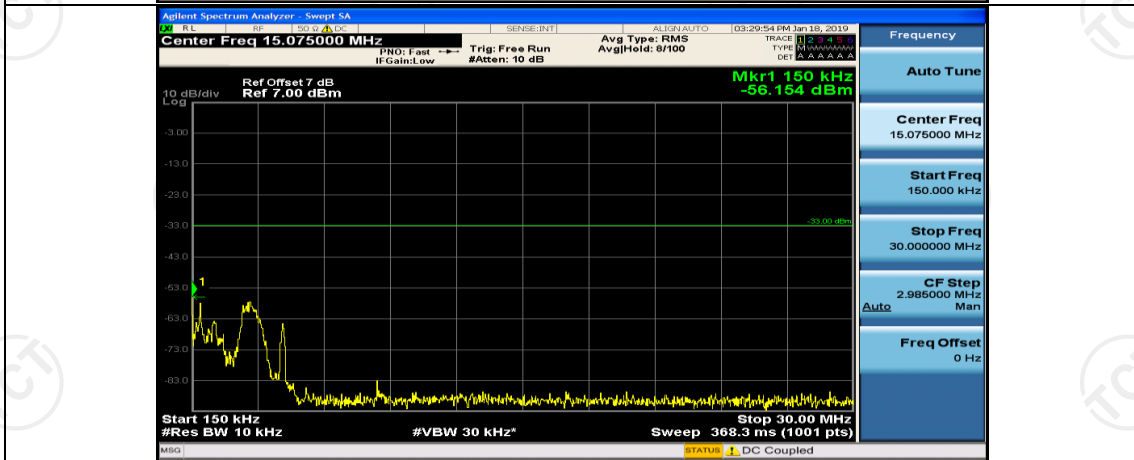

(Channel Bandwidth: 5 MHz)_MCH_QPSK_1RB#12

(Channel Bandwidth: 5 MHz)_HCH_QPSK_1RB#0

(Channel Bandwidth: 5 MHz)_HCH_QPSK_1RB#12

(Channel Bandwidth: 5 MHz)_LCH_16QAM_1RB#0

(Channel Bandwidth: 5 MHz)_LCH_16QAM_1RB#12