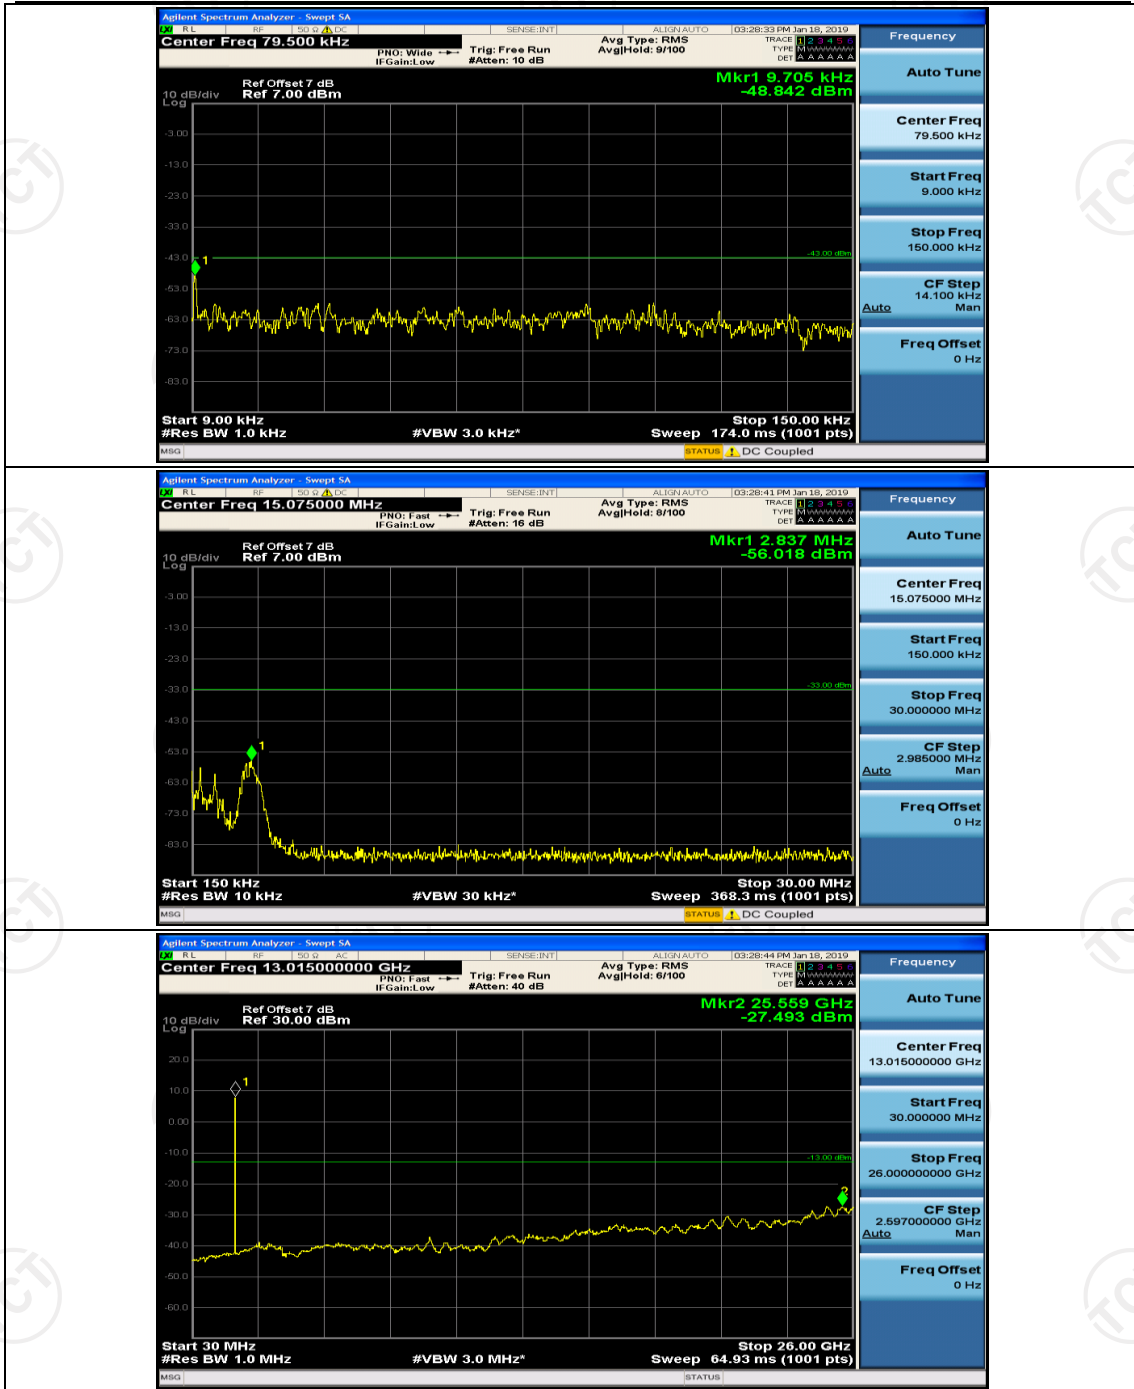

Channel Bandwidth: 3 MHz

(Channel Bandwidth: 3 MHz)_MCH_QPSK_1RB#0

(Channel Bandwidth: 3 MHz)_MCH_QPSK_1RB#7

(Channel Bandwidth: 3 MHz)_HCH_QPSK_1RB#0

(Channel Bandwidth: 3 MHz)_HCH_QPSK_1RB#7

(Channel Bandwidth: 3 MHz)_LCH_16QAM_1RB#0

(Channel Bandwidth: 3 MHz)_LCH_16QAM_1RB#7

(Channel Bandwidth: 3 MHz)_MCH_16QAM_1RB#0

(Channel Bandwidth: 3 MHz)_HCH_16QAM_1RB#0

(Channel Bandwidth: 3 MHz)_HCH_16QAM_1RB#7

Channel Bandwidth: 5 MHz

(Channel Bandwidth: 5 MHz)_MCH_QPSK_1RB#0

(Channel Bandwidth: 5 MHz)_MCH_QPSK_1RB#12

(Channel Bandwidth: 5 MHz)_HCH_QPSK_1RB#0

(Channel Bandwidth: 5 MHz)_HCH_QPSK_1RB#12

(Channel Bandwidth: 5 MHz)_LCH_16QAM_1RB#0

(Channel Bandwidth: 5 MHz)_LCH_16QAM_1RB#12