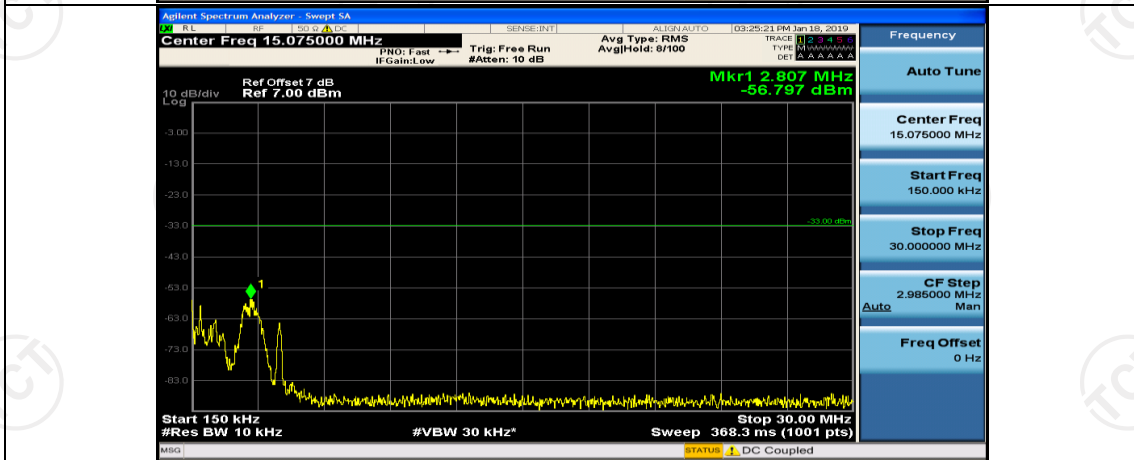

Channel Bandwidth: 3 MHz

(Channel Bandwidth: 3 MHz)_MCH_QPSK_1RB#0

(Channel Bandwidth: 3 MHz)_MCH_QPSK_1RB#7

(Channel Bandwidth: 3 MHz)_HCH_QPSK_1RB#0

(Channel Bandwidth: 3 MHz)_HCH_QPSK_1RB#7

(Channel Bandwidth: 3 MHz)_LCH_16QAM_1RB#0

(Channel Bandwidth: 3 MHz)_LCH_16QAM_1RB#7

(Channel Bandwidth: 3 MHz)_MCH_16QAM_1RB#0

(Channel Bandwidth: 3 MHz)_HCH_16QAM_1RB#0

(Channel Bandwidth: 3 MHz)_HCH_16QAM_1RB#7

Channel Bandwidth: 5 MHz

(Channel Bandwidth: 5 MHz)_MCH_QPSK_1RB#0