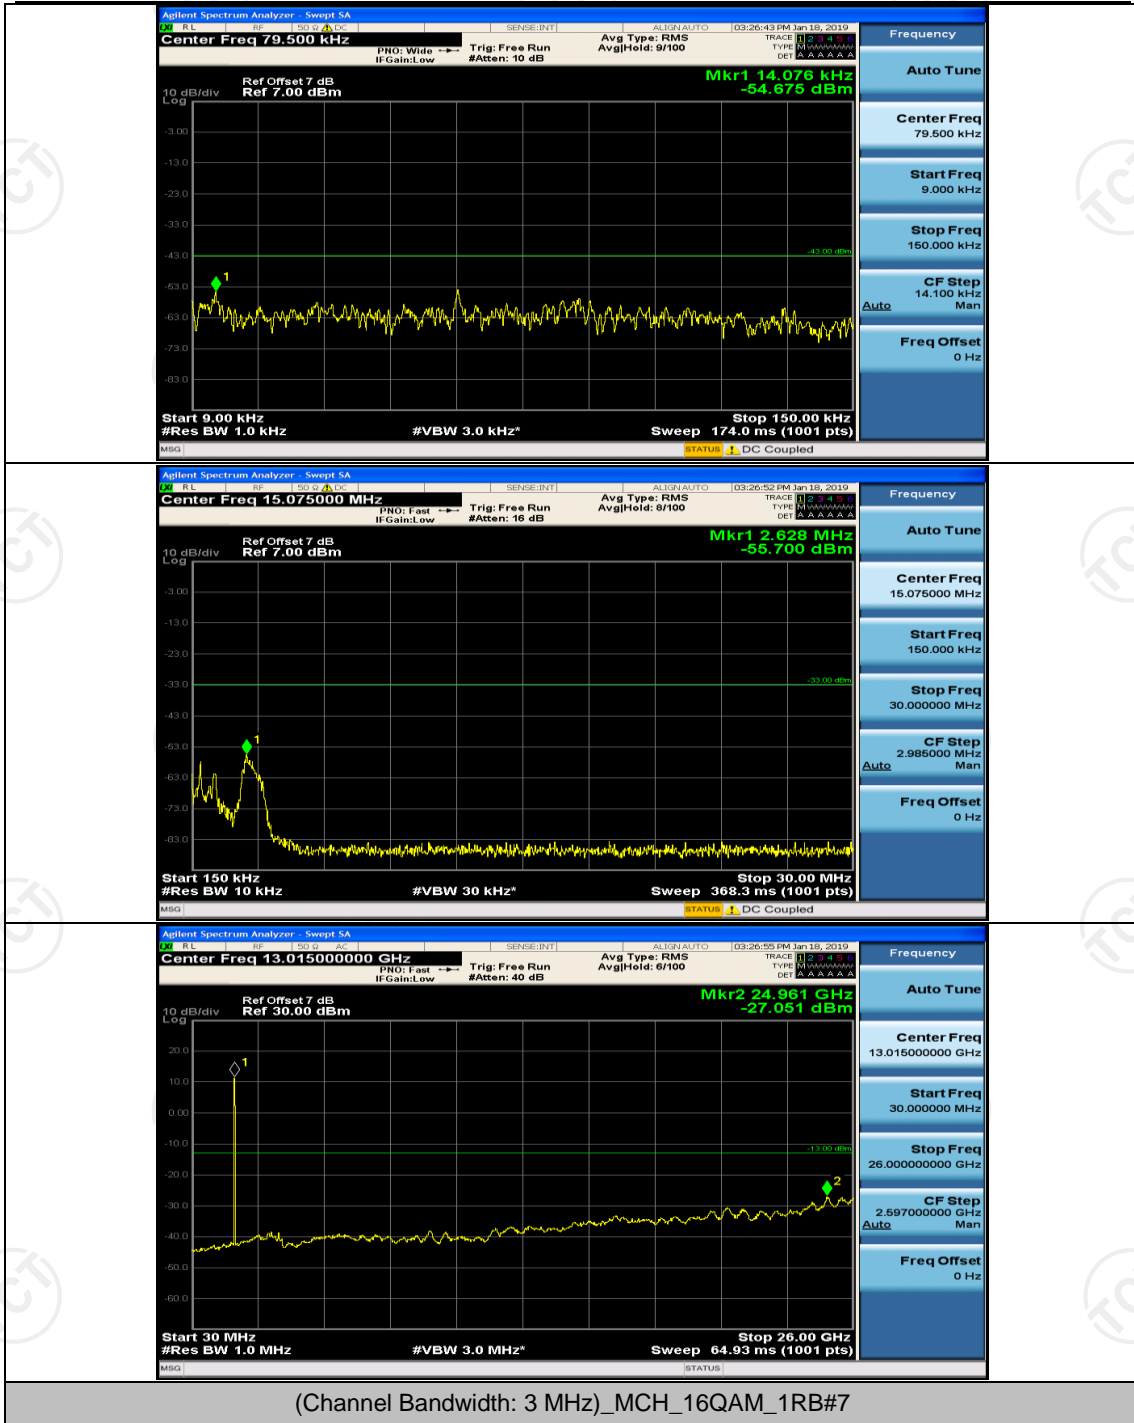

Channel Bandwidth: 3 MHz

(Channel Bandwidth: 3 MHz)_MCH_QPSK_1RB#0

(Channel Bandwidth: 3 MHz)_MCH_QPSK_1RB#7

(Channel Bandwidth: 3 MHz)_HCH_QPSK_1RB#0

(Channel Bandwidth: 3 MHz)_HCH_QPSK_1RB#7

(Channel Bandwidth: 3 MHz)_LCH_16QAM_1RB#0

(Channel Bandwidth: 3 MHz)_LCH_16QAM_1RB#7

(Channel Bandwidth: 3 MHz)_MCH_16QAM_1RB#0

(Channel Bandwidth: 3 MHz)_HCH_16QAM_1RB#0

(Channel Bandwidth: 3 MHz)_HCH_16QAM_1RB#7

Channel Bandwidth: 5 MHz

(Channel Bandwidth: 5 MHz)_MCH_QPSK_1RB#0