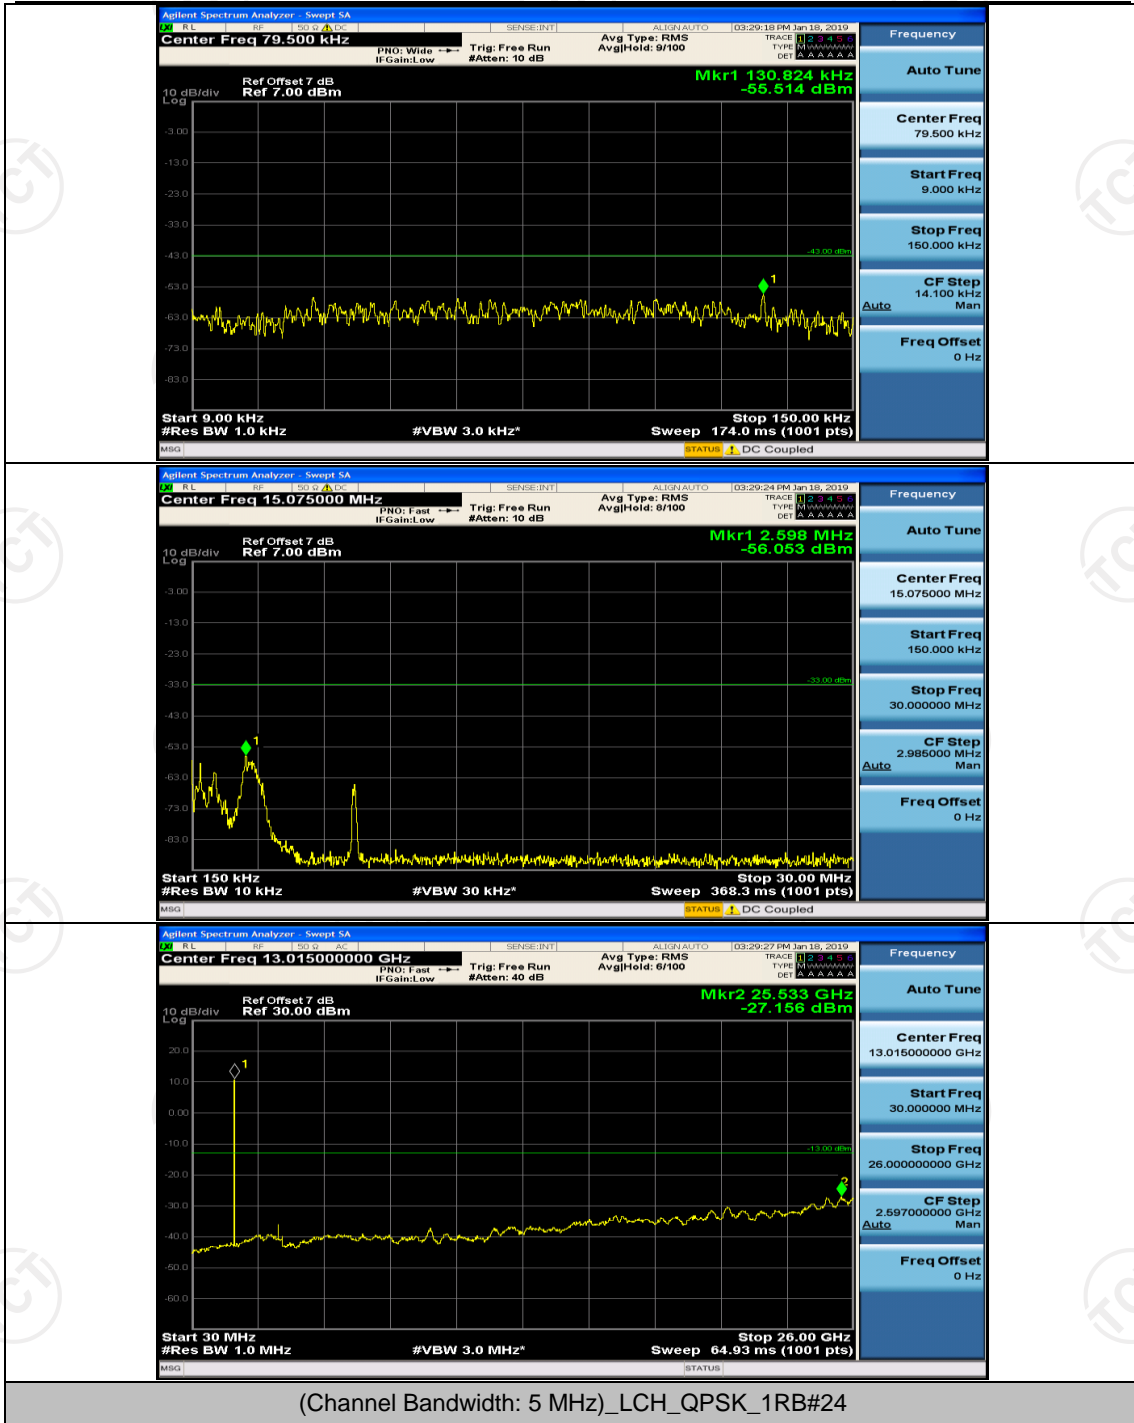

Channel Bandwidth: 3 MHz

(Channel Bandwidth: 3 MHz)_MCH_QPSK_1RB#0

(Channel Bandwidth: 3 MHz)_MCH_QPSK_1RB#7

(Channel Bandwidth: 3 MHz)_HCH_QPSK_1RB#0

(Channel Bandwidth: 3 MHz)_HCH_QPSK_1RB#7

(Channel Bandwidth: 3 MHz)_LCH_16QAM_1RB#0

(Channel Bandwidth: 3 MHz)_LCH_16QAM_1RB#7

(Channel Bandwidth: 3 MHz)_MCH_16QAM_1RB#0

(Channel Bandwidth: 3 MHz)_HCH_16QAM_1RB#0

(Channel Bandwidth: 3 MHz)_HCH_16QAM_1RB#7

Channel Bandwidth: 5 MHz

(Channel Bandwidth: 5 MHz)_MCH_QPSK_1RB#0

(Channel Bandwidth: 5 MHz)_MCH_QPSK_1RB#12

(Channel Bandwidth: 5 MHz)_HCH_QPSK_1RB#0

(Channel Bandwidth: 5 MHz)_HCH_QPSK_1RB#12

(Channel Bandwidth: 5 MHz)_LCH_16QAM_1RB#0

(Channel Bandwidth: 5 MHz)_LCH_16QAM_1RB#12