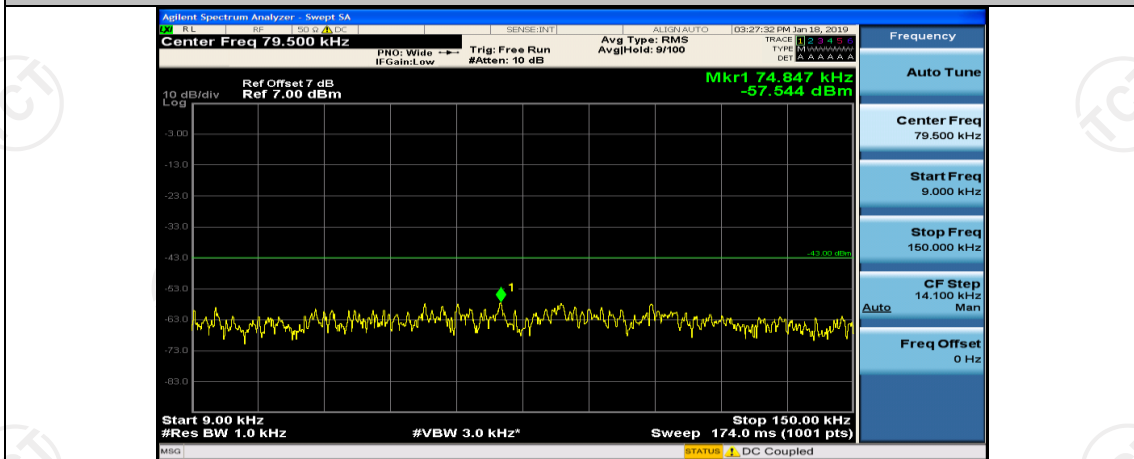

Channel Bandwidth: 3 MHz

(Channel Bandwidth: 3 MHz)_MCH_QPSK_1RB#0

(Channel Bandwidth: 3 MHz)_MCH_QPSK_1RB#7

(Channel Bandwidth: 3 MHz)_HCH_QPSK_1RB#0

(Channel Bandwidth: 3 MHz)_HCH_QPSK_1RB#7

(Channel Bandwidth: 3 MHz)_LCH_16QAM_1RB#0

(Channel Bandwidth: 3 MHz)_LCH_16QAM_1RB#7

(Channel Bandwidth: 3 MHz)_MCH_16QAM_1RB#0

(Channel Bandwidth: 3 MHz)_HCH_16QAM_1RB#0

(Channel Bandwidth: 3 MHz)_HCH_16QAM_1RB#7

Channel Bandwidth: 5 MHz

(Channel Bandwidth: 5 MHz)_MCH_QPSK_1RB#0