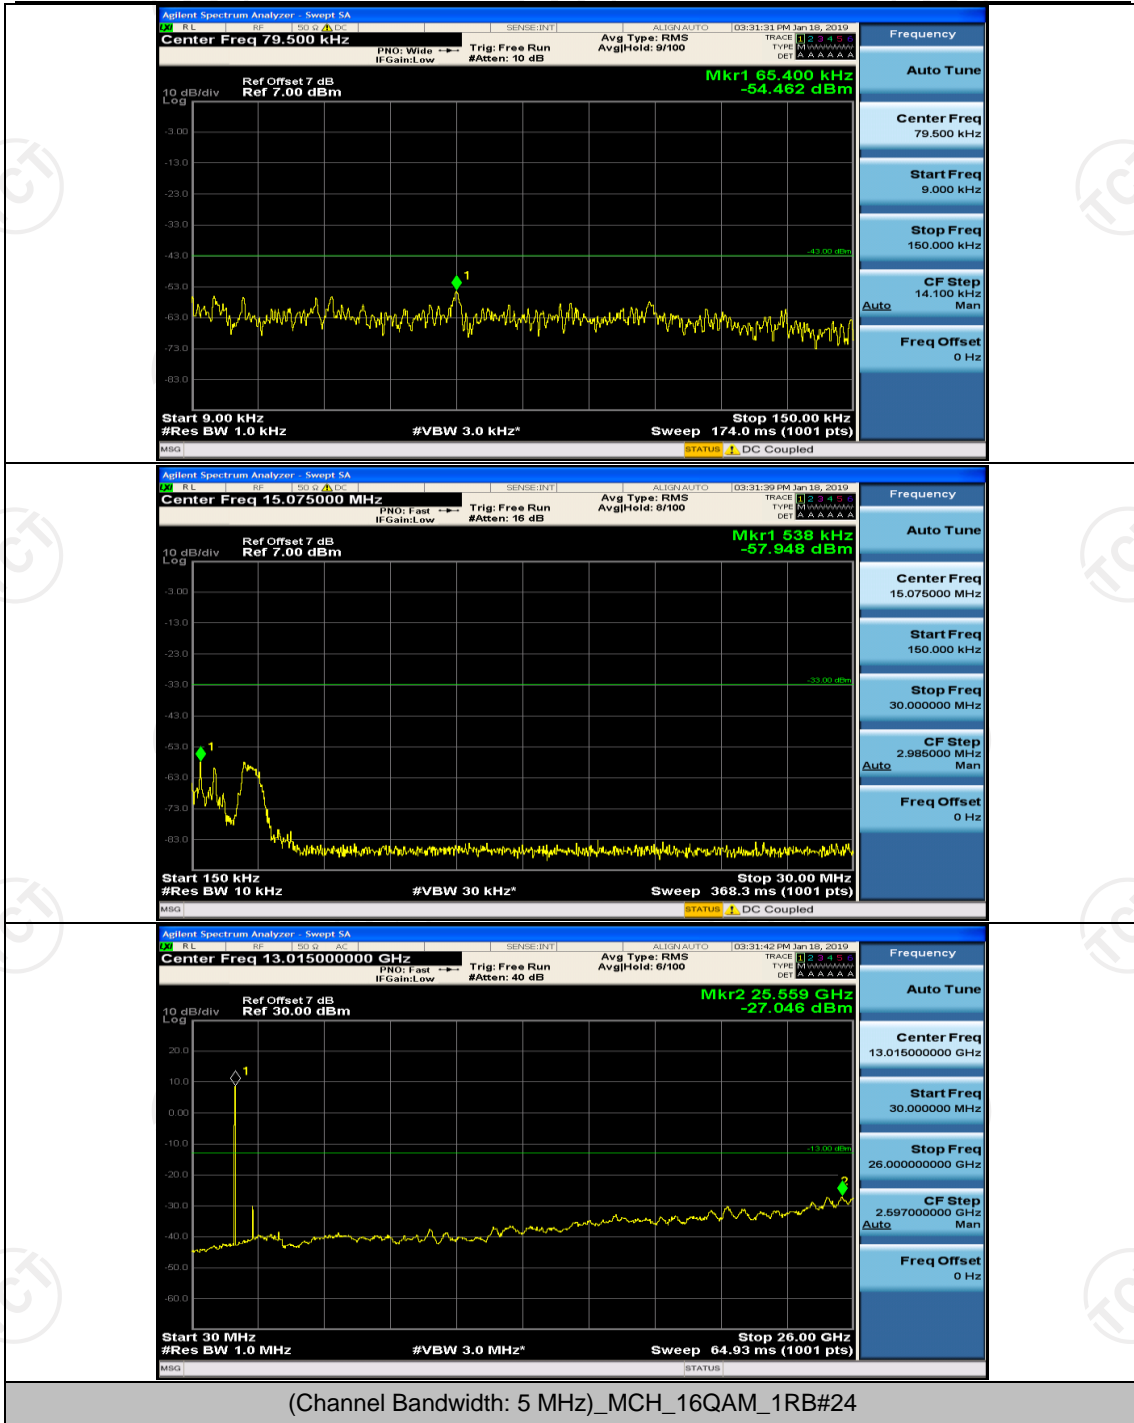

Channel Bandwidth: 3 MHz

(Channel Bandwidth: 3 MHz)_MCH_QPSK_1RB#0

(Channel Bandwidth: 3 MHz)_MCH_QPSK_1RB#7

(Channel Bandwidth: 3 MHz)_HCH_QPSK_1RB#0

(Channel Bandwidth: 3 MHz)_HCH_QPSK_1RB#7

(Channel Bandwidth: 3 MHz)_LCH_16QAM_1RB#0

(Channel Bandwidth: 3 MHz)_LCH_16QAM_1RB#7

(Channel Bandwidth: 3 MHz)_MCH_16QAM_1RB#0

(Channel Bandwidth: 3 MHz)_HCH_16QAM_1RB#0

(Channel Bandwidth: 3 MHz)_HCH_16QAM_1RB#7

Channel Bandwidth: 5 MHz

(Channel Bandwidth: 5 MHz)_MCH_QPSK_1RB#0

(Channel Bandwidth: 5 MHz)_MCH_QPSK_1RB#12

(Channel Bandwidth: 5 MHz)_HCH_QPSK_1RB#0

(Channel Bandwidth: 5 MHz)_HCH_QPSK_1RB#12

(Channel Bandwidth: 5 MHz)_LCH_16QAM_1RB#0

(Channel Bandwidth: 5 MHz)_LCH_16QAM_1RB#12

(Channel Bandwidth: 5 MHz)_MCH_16QAM_1RB#0

(Channel Bandwidth: 5 MHz)_MCH_16QAM_1RB#12

(Channel Bandwidth: 5 MHz)_MCH_16QAM_1RB#24

(Channel Bandwidth: 5 MHz)_HCH_16QAM_1RB#0

(Channel Bandwidth: 5 MHz)_HCH_16QAM_1RB#12