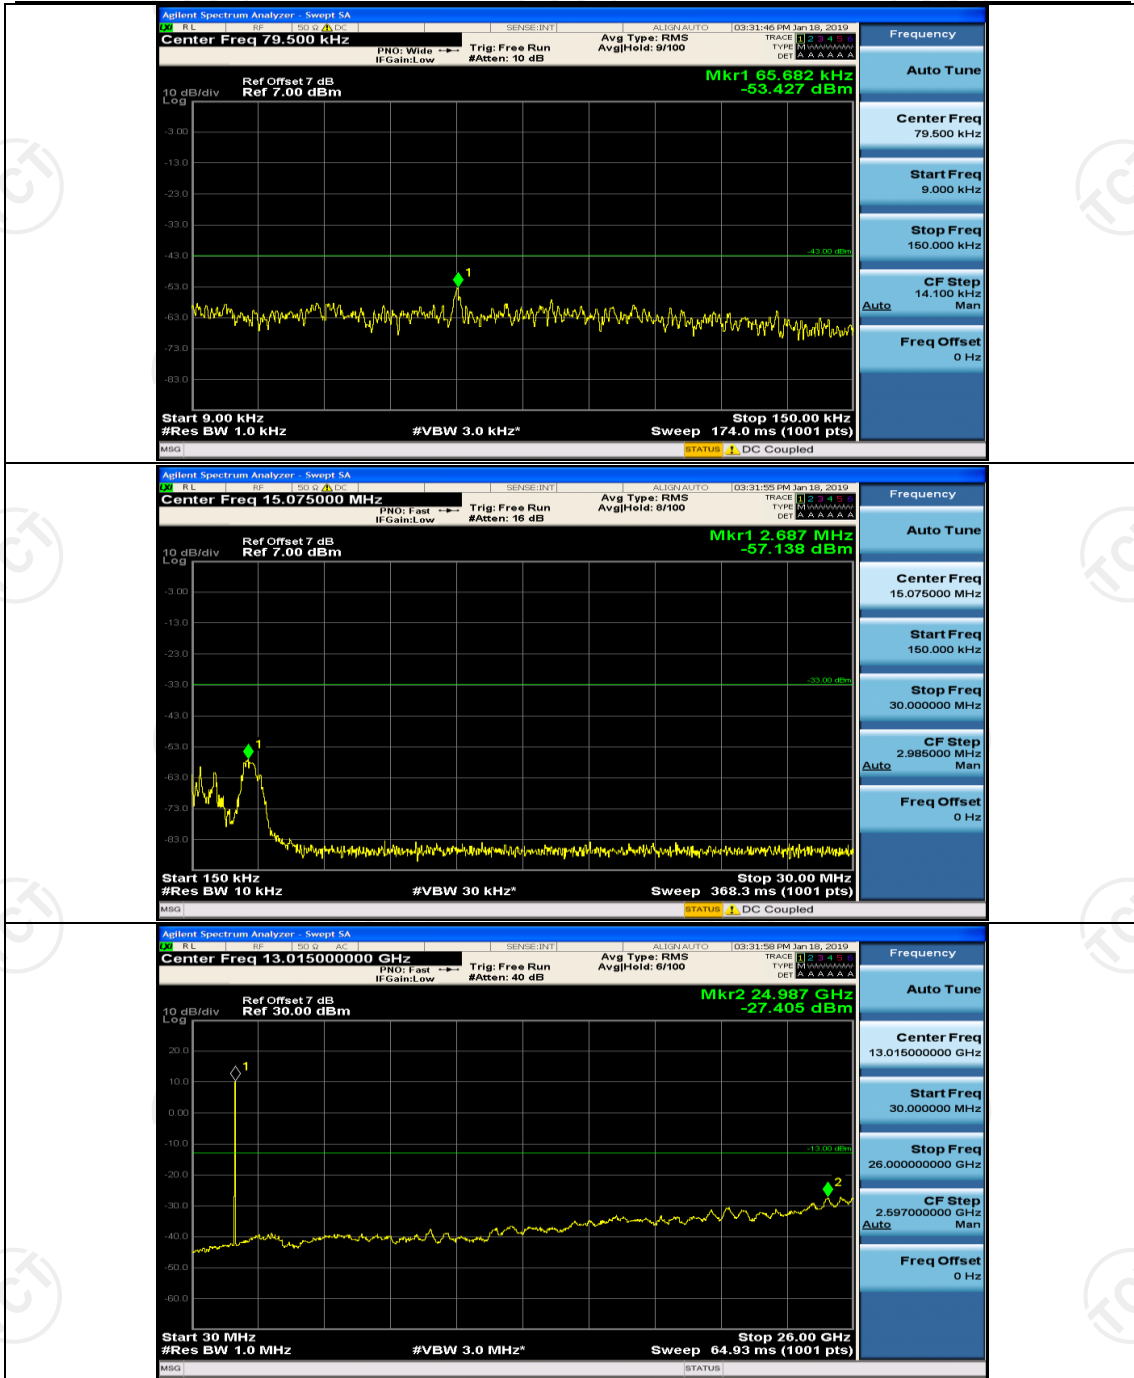

(Channel Bandwidth: 3 MHz)_LCH_16QAM_1RB#7

(Channel Bandwidth: 3 MHz)_MCH_16QAM_1RB#0

(Channel Bandwidth: 3 MHz)_HCH_16QAM_1RB#0

(Channel Bandwidth: 3 MHz)_HCH_16QAM_1RB#7

Channel Bandwidth: 5 MHz

(Channel Bandwidth: 5 MHz)_MCH_QPSK_1RB#0

(Channel Bandwidth: 5 MHz)_MCH_QPSK_1RB#12

(Channel Bandwidth: 5 MHz)_HCH_QPSK_1RB#0

(Channel Bandwidth: 5 MHz)_HCH_QPSK_1RB#12

(Channel Bandwidth: 5 MHz)_LCH_16QAM_1RB#0

(Channel Bandwidth: 5 MHz)_LCH_16QAM_1RB#12

(Channel Bandwidth: 5 MHz)_MCH_16QAM_1RB#0

(Channel Bandwidth: 5 MHz)_MCH_16QAM_1RB#12

(Channel Bandwidth: 5 MHz)_MCH_16QAM_1RB#24

(Channel Bandwidth: 5 MHz)_HCH_16QAM_1RB#0

(Channel Bandwidth: 5 MHz)_HCH_16QAM_1RB#12