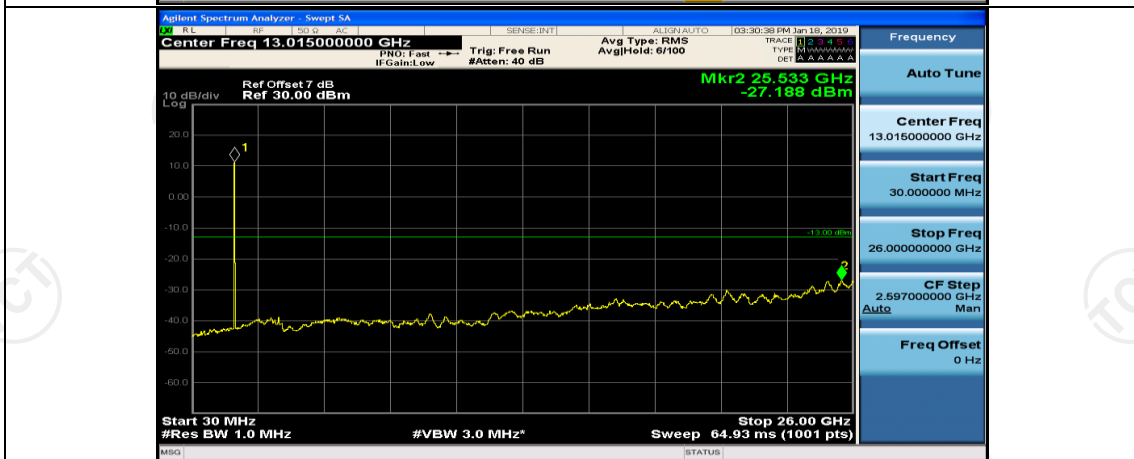

Channel Bandwidth: 3 MHz

(Channel Bandwidth: 3 MHz)_MCH_QPSK_1RB#0

(Channel Bandwidth: 3 MHz)_MCH_QPSK_1RB#7

(Channel Bandwidth: 3 MHz)_HCH_QPSK_1RB#0

(Channel Bandwidth: 3 MHz)_HCH_QPSK_1RB#7

(Channel Bandwidth: 3 MHz)_LCH_16QAM_1RB#0

(Channel Bandwidth: 3 MHz)_LCH_16QAM_1RB#7

(Channel Bandwidth: 3 MHz)_MCH_16QAM_1RB#0

(Channel Bandwidth: 3 MHz)_HCH_16QAM_1RB#0

(Channel Bandwidth: 3 MHz)_HCH_16QAM_1RB#7

Channel Bandwidth: 5 MHz

(Channel Bandwidth: 5 MHz)_MCH_QPSK_1RB#0