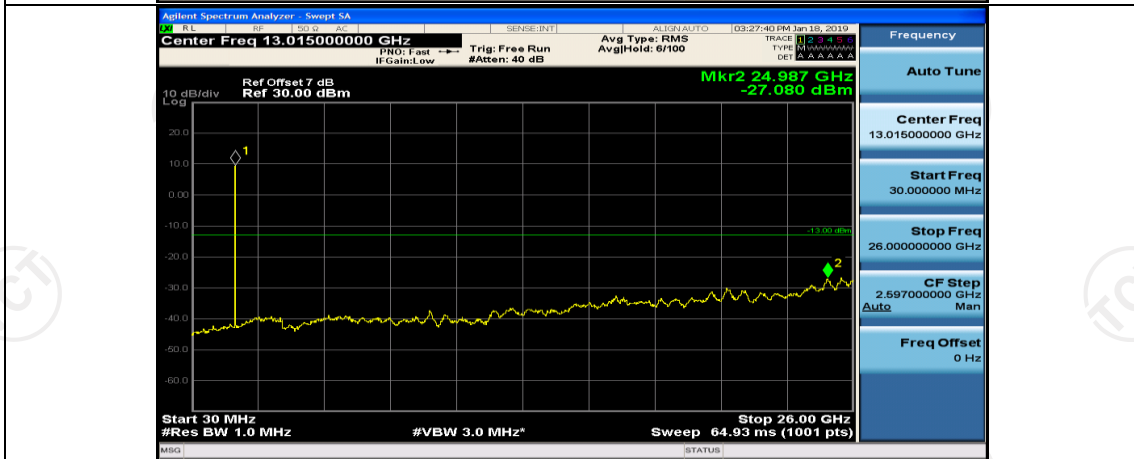

Channel Bandwidth: 3 MHz

(Channel Bandwidth: 3 MHz)_MCH_QPSK_1RB#0

(Channel Bandwidth: 3 MHz)_MCH_QPSK_1RB#7

(Channel Bandwidth: 3 MHz)_HCH_QPSK_1RB#0

(Channel Bandwidth: 3 MHz)_HCH_QPSK_1RB#7

(Channel Bandwidth: 3 MHz)_LCH_16QAM_1RB#0

(Channel Bandwidth: 3 MHz)_LCH_16QAM_1RB#7

(Channel Bandwidth: 3 MHz)_MCH_16QAM_1RB#0

(Channel Bandwidth: 3 MHz)_HCH_16QAM_1RB#0

(Channel Bandwidth: 3 MHz)_HCH_16QAM_1RB#7

Channel Bandwidth: 5 MHz

(Channel Bandwidth: 5 MHz)_MCH_QPSK_1RB#0