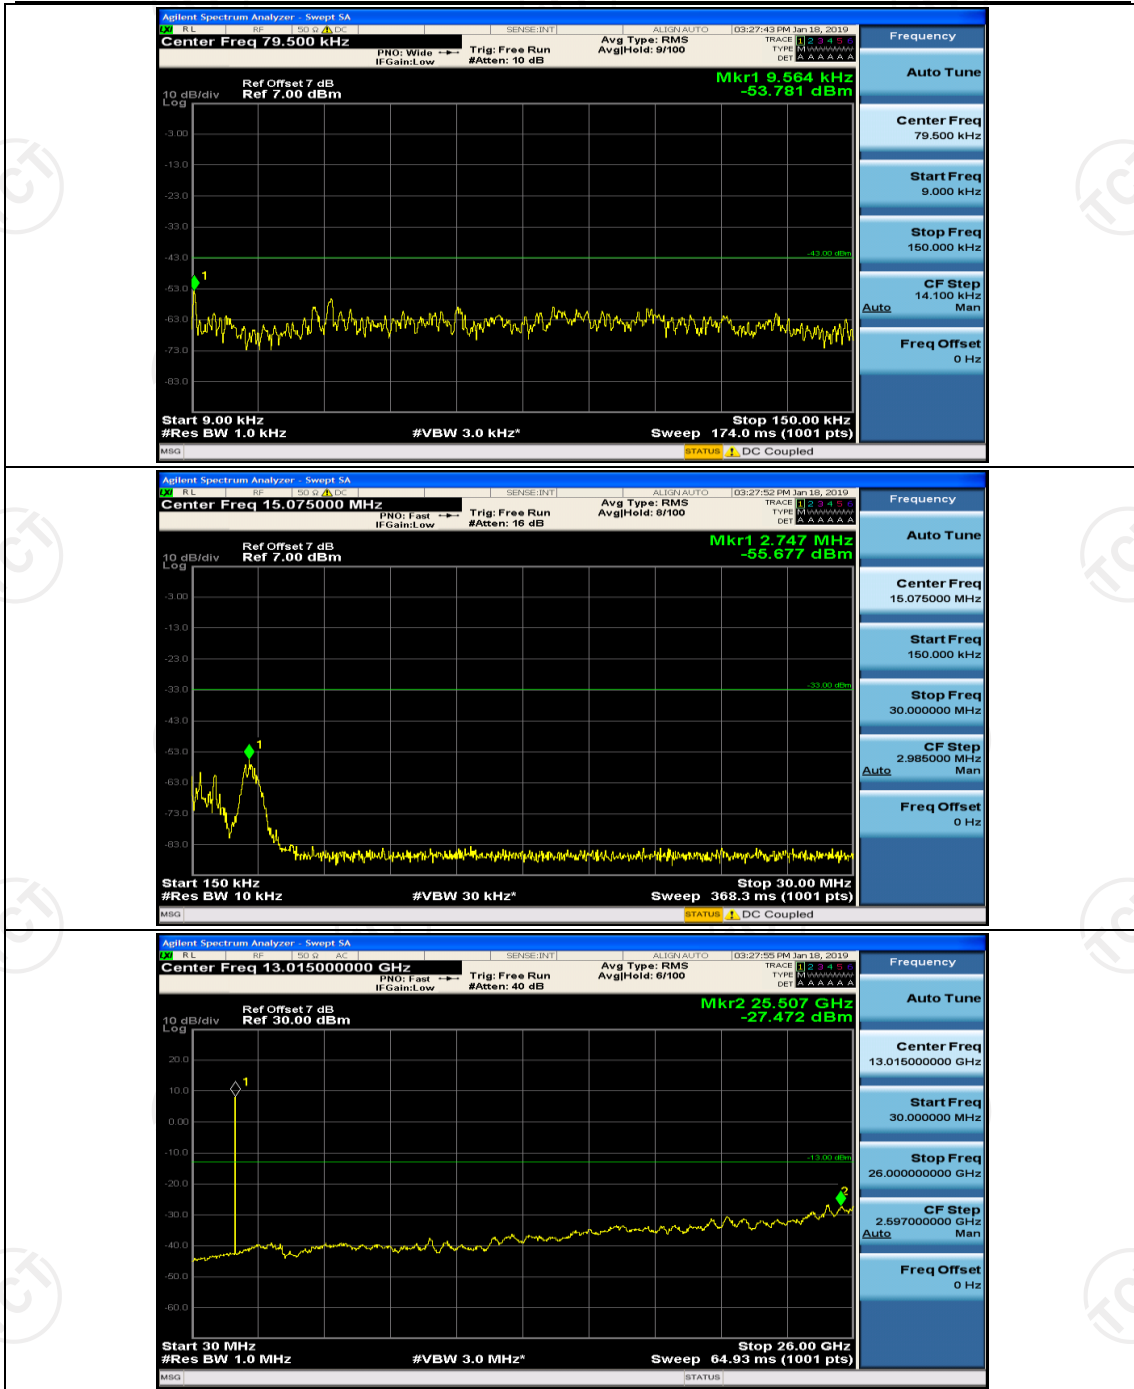

Channel Bandwidth: 3 MHz

(Channel Bandwidth: 3 MHz)_MCH_QPSK_1RB#0

(Channel Bandwidth: 3 MHz)_MCH_QPSK_1RB#7

(Channel Bandwidth: 3 MHz)_HCH_QPSK_1RB#0

(Channel Bandwidth: 3 MHz)_HCH_QPSK_1RB#7

(Channel Bandwidth: 3 MHz)_LCH_16QAM_1RB#0

(Channel Bandwidth: 3 MHz)_LCH_16QAM_1RB#7

(Channel Bandwidth: 3 MHz)_MCH_16QAM_1RB#0

(Channel Bandwidth: 3 MHz)_HCH_16QAM_1RB#0

(Channel Bandwidth: 3 MHz)_HCH_16QAM_1RB#7

Channel Bandwidth: 5 MHz

(Channel Bandwidth: 5 MHz)_MCH_QPSK_1RB#0