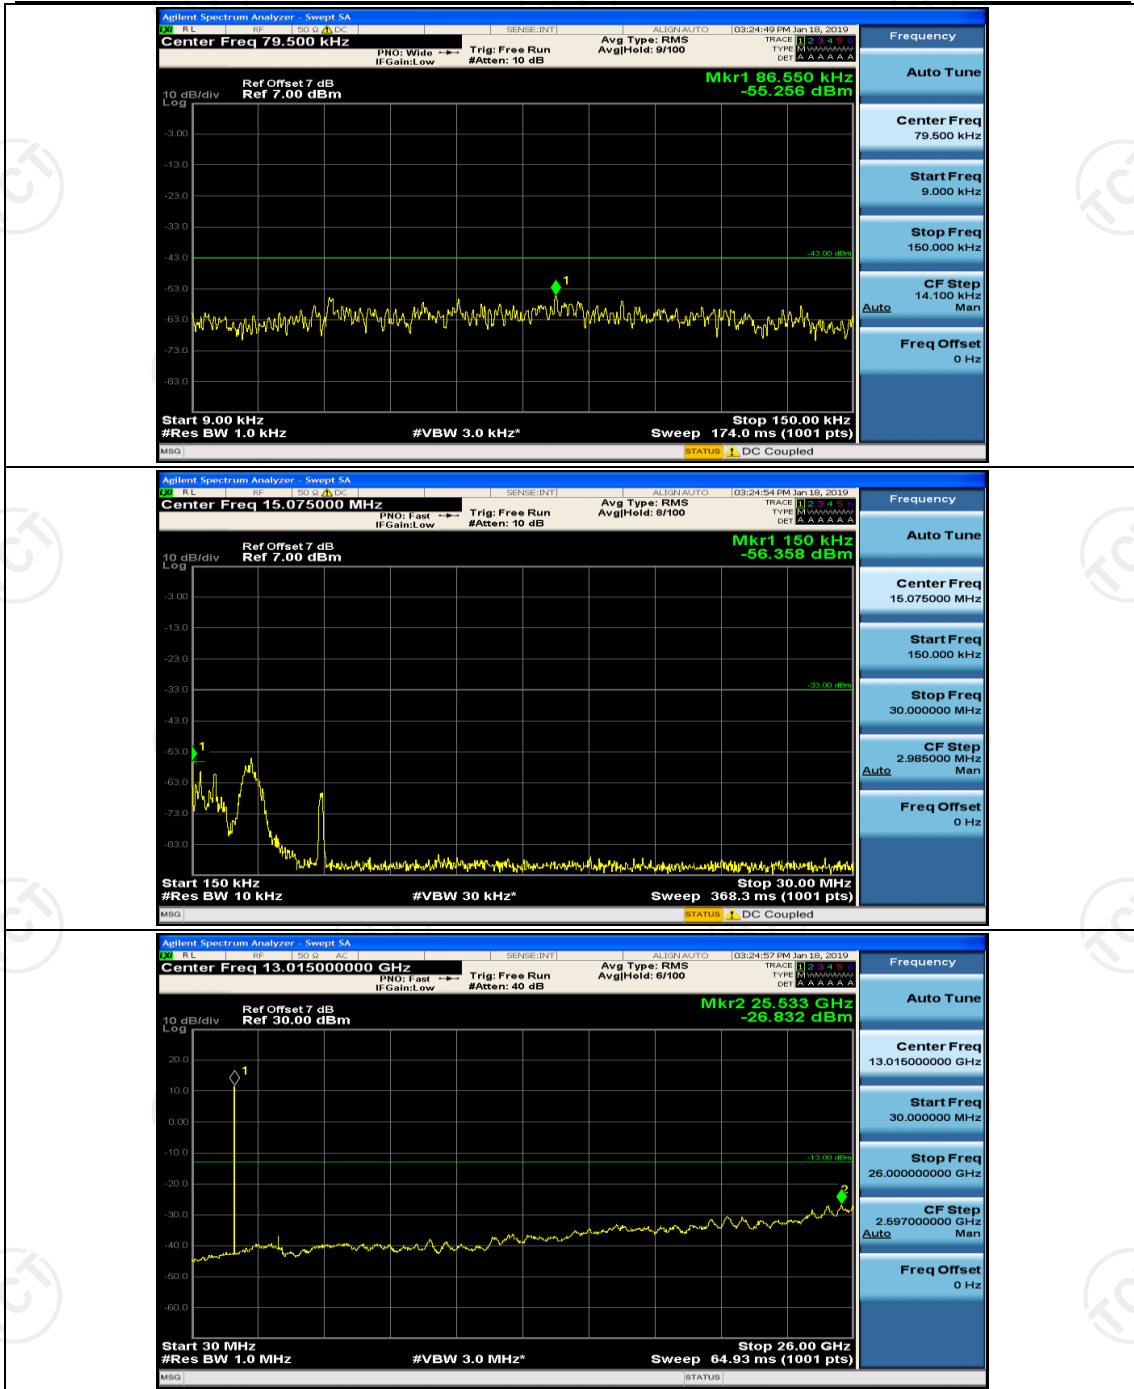

Channel Bandwidth: 3 MHz

(Channel Bandwidth: 3 MHz)_MCH_QPSK_1RB#0

(Channel Bandwidth: 3 MHz)_MCH_QPSK_1RB#7

(Channel Bandwidth: 3 MHz)_HCH_QPSK_1RB#0

(Channel Bandwidth: 3 MHz)_HCH_QPSK_1RB#7

(Channel Bandwidth: 3 MHz)_LCH_16QAM_1RB#0

(Channel Bandwidth: 3 MHz)_LCH_16QAM_1RB#7

(Channel Bandwidth: 3 MHz)_MCH_16QAM_1RB#0

(Channel Bandwidth: 3 MHz)_HCH_16QAM_1RB#0

(Channel Bandwidth: 3 MHz)_HCH_16QAM_1RB#7

Channel Bandwidth: 5 MHz

(Channel Bandwidth: 5 MHz)_MCH_QPSK_1RB#0

(Channel Bandwidth: 5 MHz)_MCH_QPSK_1RB#12

(Channel Bandwidth: 5 MHz)_HCH_QPSK_1RB#0

(Channel Bandwidth: 5 MHz)_HCH_QPSK_1RB#12

(Channel Bandwidth: 5 MHz)_LCH_16QAM_1RB#0

(Channel Bandwidth: 5 MHz)_LCH_16QAM_1RB#12