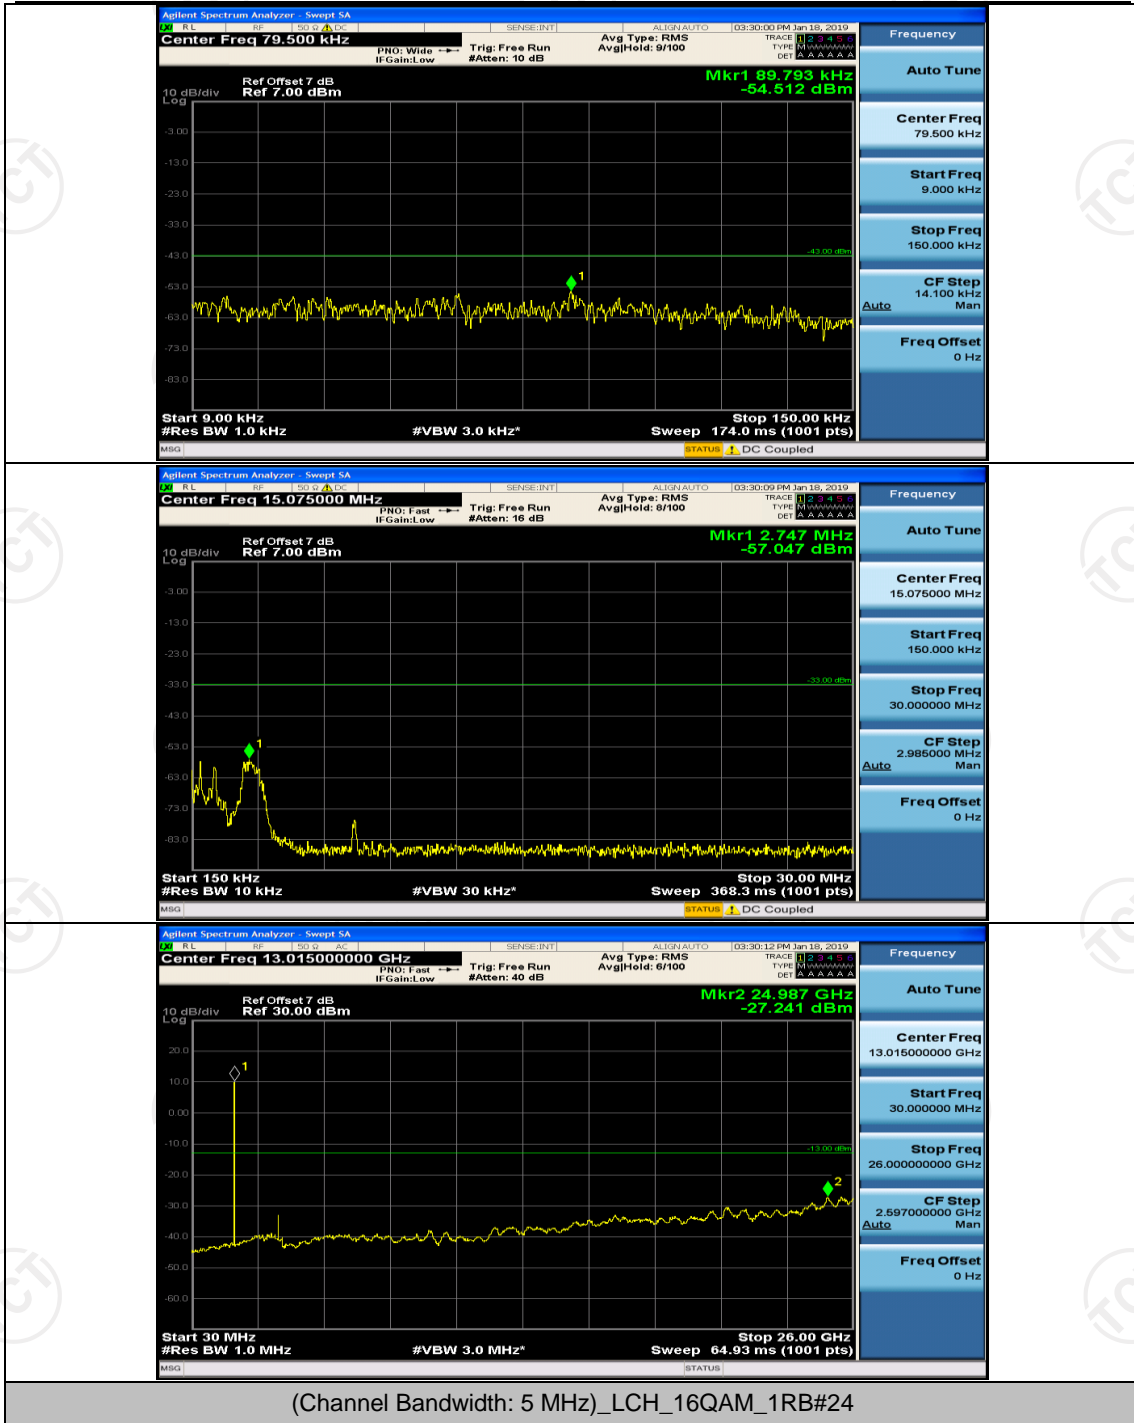

(Channel Bandwidth: 3 MHz)_LCH_16QAM_1RB#7

(Channel Bandwidth: 3 MHz)_MCH_16QAM_1RB#0

(Channel Bandwidth: 3 MHz)_HCH_16QAM_1RB#0

(Channel Bandwidth: 3 MHz)_HCH_16QAM_1RB#7

Channel Bandwidth: 5 MHz

(Channel Bandwidth: 5 MHz)_MCH_QPSK_1RB#0

(Channel Bandwidth: 5 MHz)_MCH_QPSK_1RB#12

(Channel Bandwidth: 5 MHz)_HCH_QPSK_1RB#0

(Channel Bandwidth: 5 MHz)_HCH_QPSK_1RB#12

(Channel Bandwidth: 5 MHz)_LCH_16QAM_1RB#0

(Channel Bandwidth: 5 MHz)_LCH_16QAM_1RB#12

(Channel Bandwidth: 5 MHz)_MCH_16QAM_1RB#0

(Channel Bandwidth: 5 MHz)_MCH_16QAM_1RB#12

(Channel Bandwidth: 5 MHz)_MCH_16QAM_1RB#24

(Channel Bandwidth: 5 MHz)_HCH_16QAM_1RB#0

(Channel Bandwidth: 5 MHz)_HCH_16QAM_1RB#12