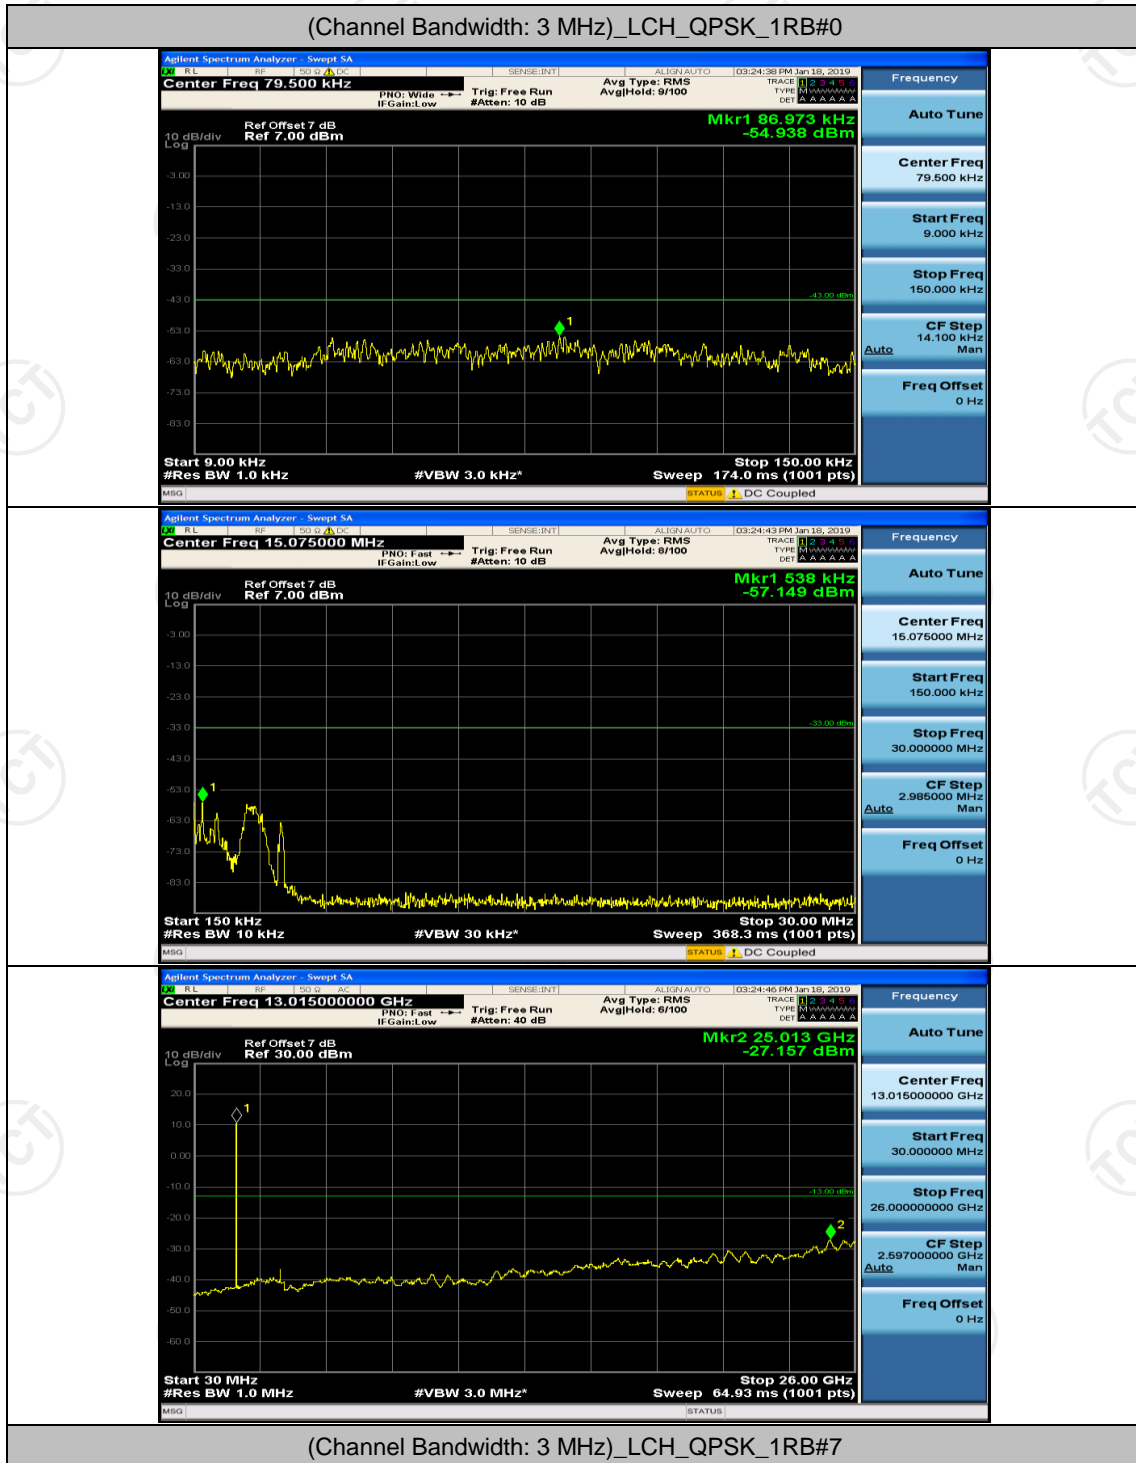

Channel Bandwidth: 3 MHz

(Channel Bandwidth: 3 MHz)_MCH_QPSK_1RB#0

(Channel Bandwidth: 3 MHz)_MCH_QPSK_1RB#7

(Channel Bandwidth: 3 MHz)_HCH_QPSK_1RB#0

(Channel Bandwidth: 3 MHz)_HCH_QPSK_1RB#7

(Channel Bandwidth: 3 MHz)_LCH_16QAM_1RB#0

(Channel Bandwidth: 3 MHz)_LCH_16QAM_1RB#7

(Channel Bandwidth: 3 MHz)_MCH_16QAM_1RB#0

(Channel Bandwidth: 3 MHz)_HCH_16QAM_1RB#0

(Channel Bandwidth: 3 MHz)_HCH_16QAM_1RB#7

Channel Bandwidth: 5 MHz

(Channel Bandwidth: 5 MHz)_MCH_QPSK_1RB#0

(Channel Bandwidth: 5 MHz)_MCH_QPSK_1RB#12

(Channel Bandwidth: 5 MHz)_HCH_QPSK_1RB#0

(Channel Bandwidth: 5 MHz)_HCH_QPSK_1RB#12

(Channel Bandwidth: 5 MHz)_LCH_16QAM_1RB#0

(Channel Bandwidth: 5 MHz)_LCH_16QAM_1RB#12