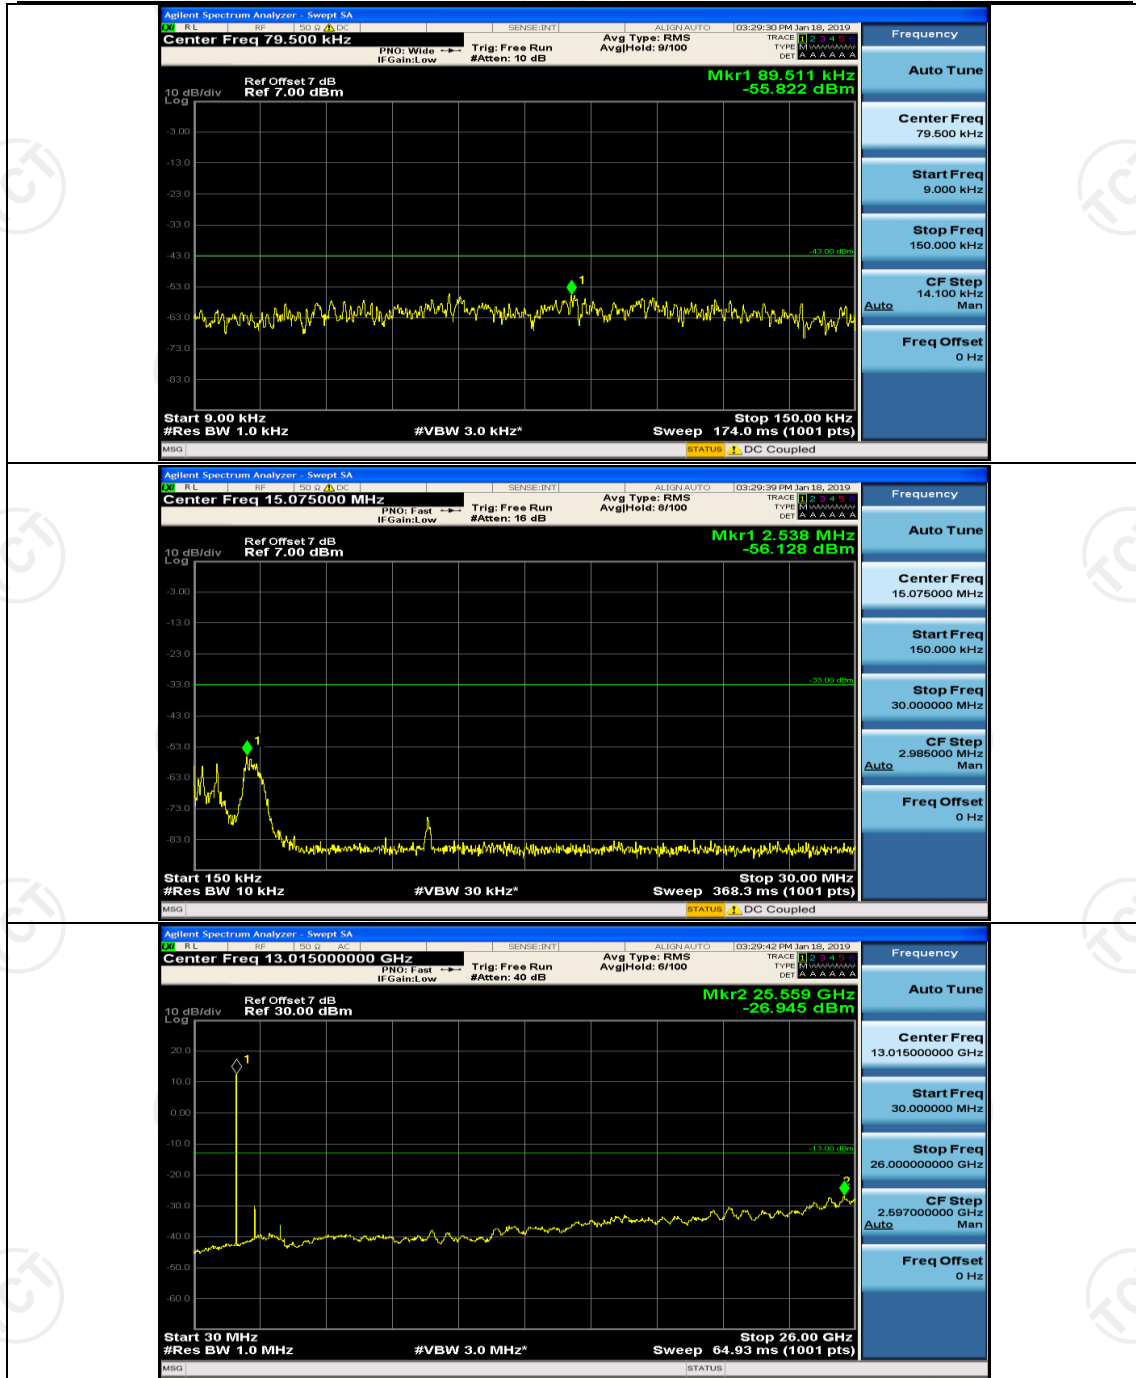

Channel Bandwidth: 3 MHz

(Channel Bandwidth: 3 MHz)_MCH_QPSK_1RB#0

(Channel Bandwidth: 3 MHz)_MCH_QPSK_1RB#7

(Channel Bandwidth: 3 MHz)_HCH_QPSK_1RB#0

(Channel Bandwidth: 3 MHz)_HCH_QPSK_1RB#7

(Channel Bandwidth: 3 MHz)_LCH_16QAM_1RB#0

(Channel Bandwidth: 3 MHz)_LCH_16QAM_1RB#7

(Channel Bandwidth: 3 MHz)_MCH_16QAM_1RB#0

(Channel Bandwidth: 3 MHz)_HCH_16QAM_1RB#0

(Channel Bandwidth: 3 MHz)_HCH_16QAM_1RB#7

Channel Bandwidth: 5 MHz

(Channel Bandwidth: 5 MHz)_MCH_QPSK_1RB#0

(Channel Bandwidth: 5 MHz)_MCH_QPSK_1RB#12

(Channel Bandwidth: 5 MHz)_HCH_QPSK_1RB#0

(Channel Bandwidth: 5 MHz)_HCH_QPSK_1RB#12

(Channel Bandwidth: 5 MHz)_LCH_16QAM_1RB#0

(Channel Bandwidth: 5 MHz)_LCH_16QAM_1RB#12