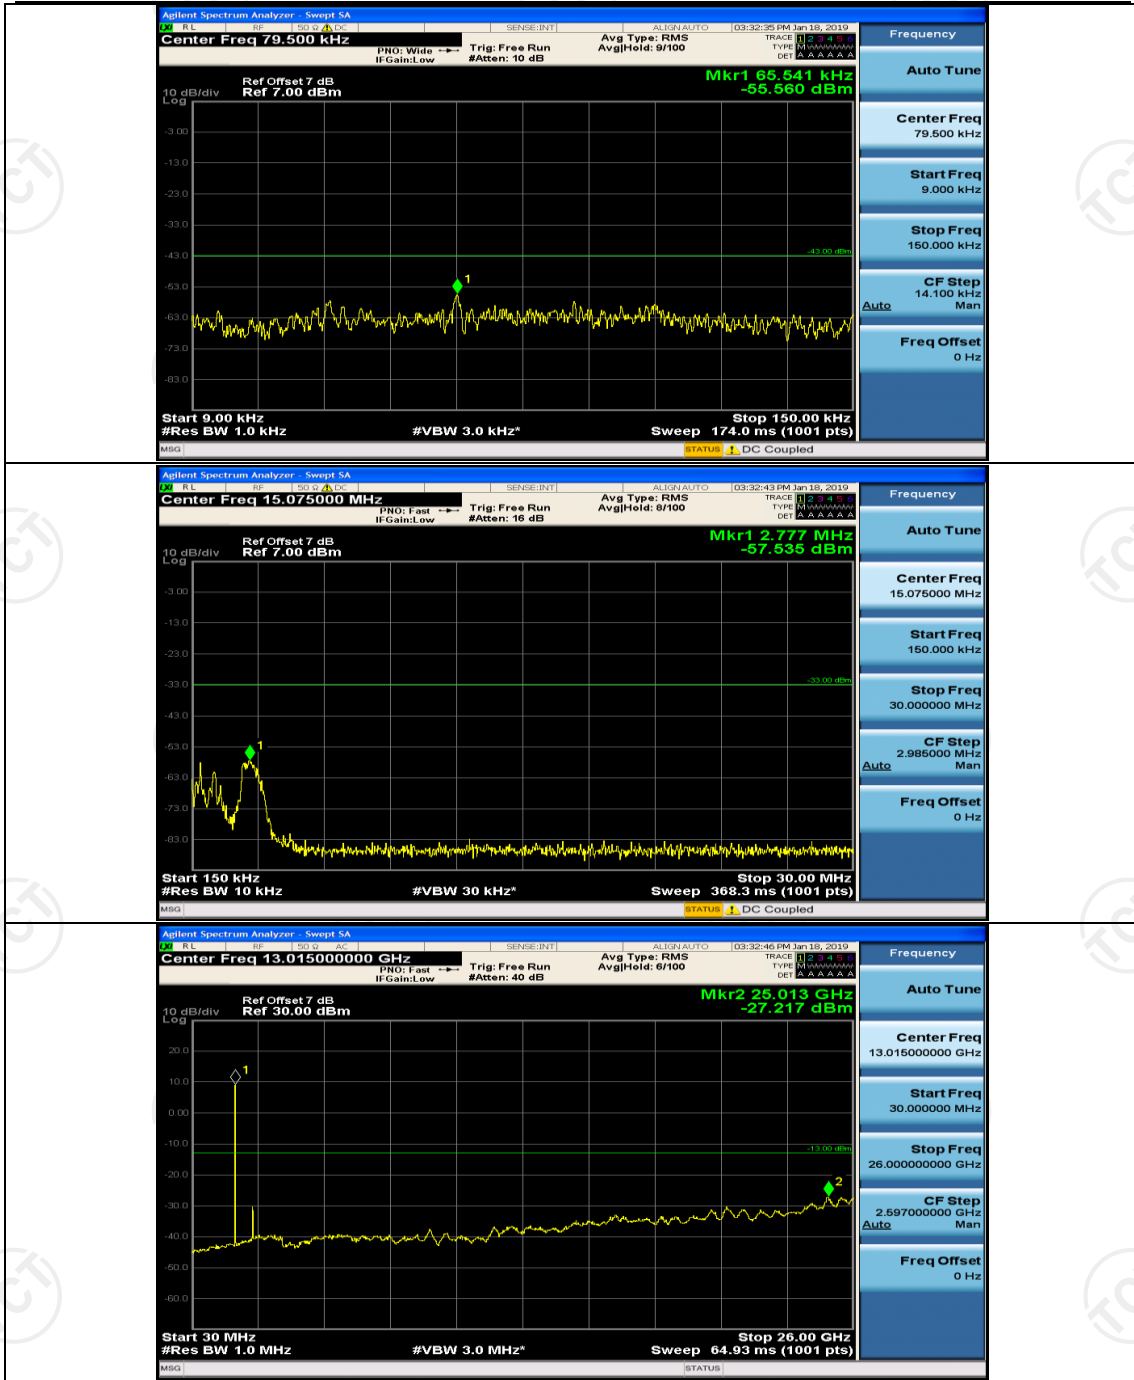

(Channel Bandwidth: 3 MHz)_LCH_16QAM_1RB#7

(Channel Bandwidth: 3 MHz)_MCH_16QAM_1RB#0

(Channel Bandwidth: 3 MHz)_HCH_16QAM_1RB#0

(Channel Bandwidth: 3 MHz)_HCH_16QAM_1RB#7

Channel Bandwidth: 5 MHz

(Channel Bandwidth: 5 MHz)_MCH_QPSK_1RB#0

(Channel Bandwidth: 5 MHz)_MCH_QPSK_1RB#12

(Channel Bandwidth: 5 MHz)_HCH_QPSK_1RB#0

(Channel Bandwidth: 5 MHz)_HCH_QPSK_1RB#12

(Channel Bandwidth: 5 MHz)_LCH_16QAM_1RB#0

(Channel Bandwidth: 5 MHz)_LCH_16QAM_1RB#12

(Channel Bandwidth: 5 MHz)_MCH_16QAM_1RB#0

(Channel Bandwidth: 5 MHz)_MCH_16QAM_1RB#12

(Channel Bandwidth: 5 MHz)_MCH_16QAM_1RB#24

(Channel Bandwidth: 5 MHz)_HCH_16QAM_1RB#0

(Channel Bandwidth: 5 MHz)_HCH_16QAM_1RB#12