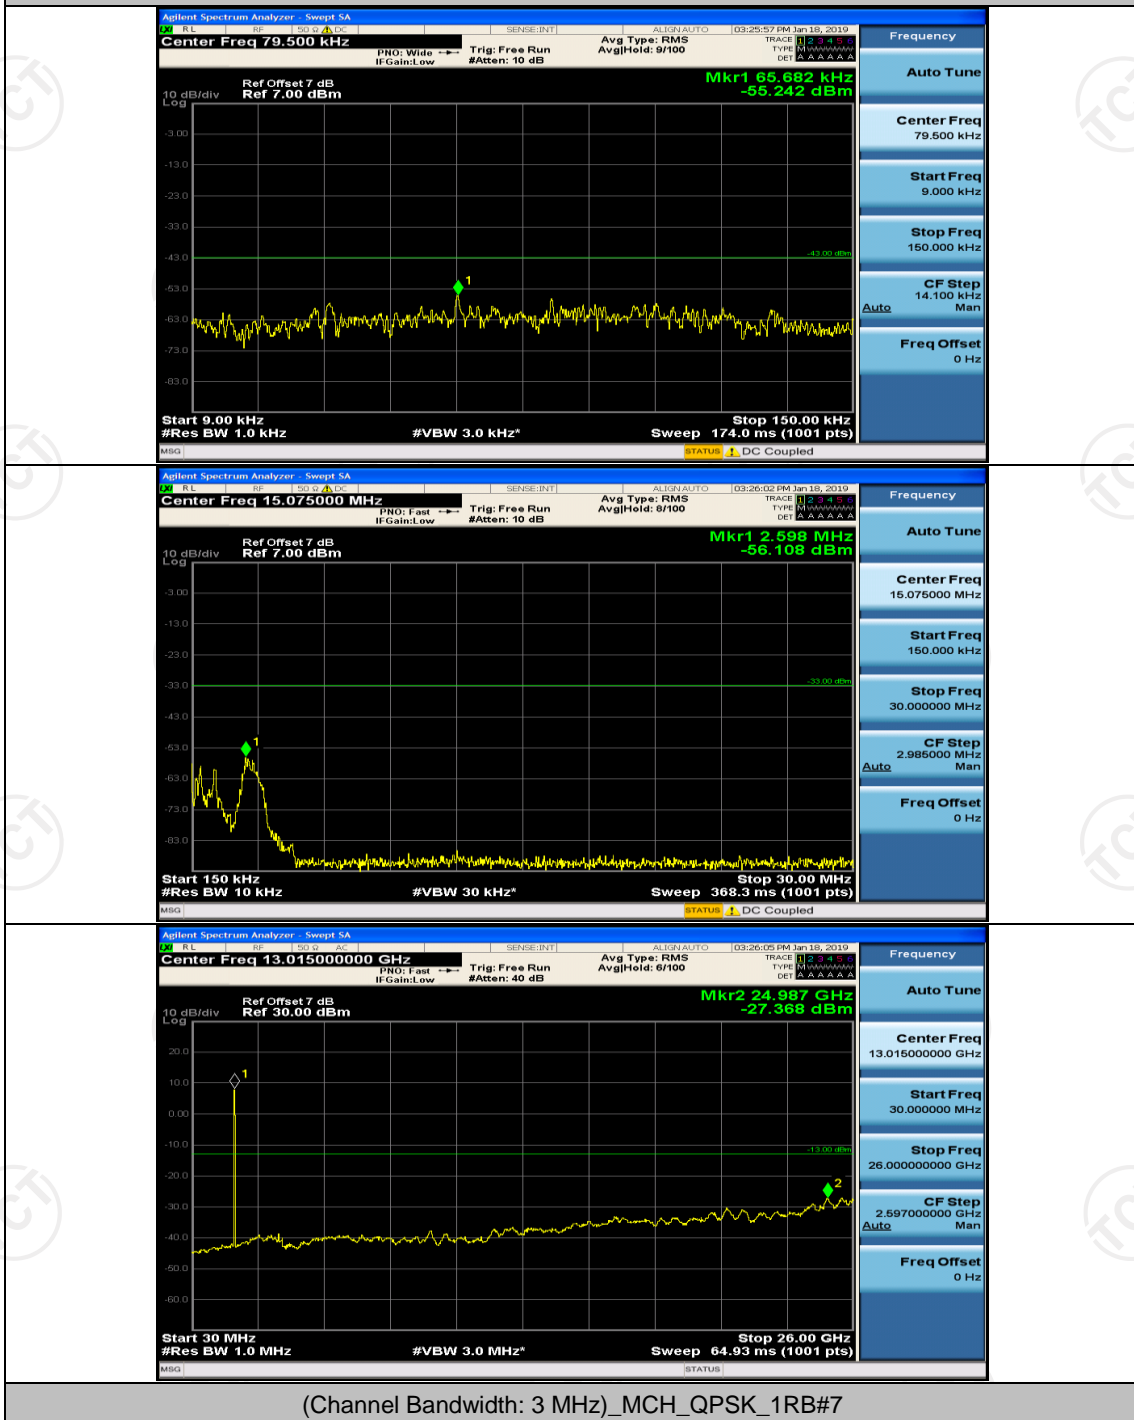

Channel Bandwidth: 3 MHz

(Channel Bandwidth: 3 MHz)_MCH_QPSK_1RB#0

(Channel Bandwidth: 3 MHz)_MCH_QPSK_1RB#7

(Channel Bandwidth: 3 MHz)_HCH_QPSK_1RB#0

(Channel Bandwidth: 3 MHz)_HCH_QPSK_1RB#7

(Channel Bandwidth: 3 MHz)_LCH_16QAM_1RB#0

(Channel Bandwidth: 3 MHz)_LCH_16QAM_1RB#7

(Channel Bandwidth: 3 MHz)_MCH_16QAM_1RB#0

(Channel Bandwidth: 3 MHz)_HCH_16QAM_1RB#0

(Channel Bandwidth: 3 MHz)_HCH_16QAM_1RB#7

Channel Bandwidth: 5 MHz

(Channel Bandwidth: 5 MHz)_MCH_QPSK_1RB#0