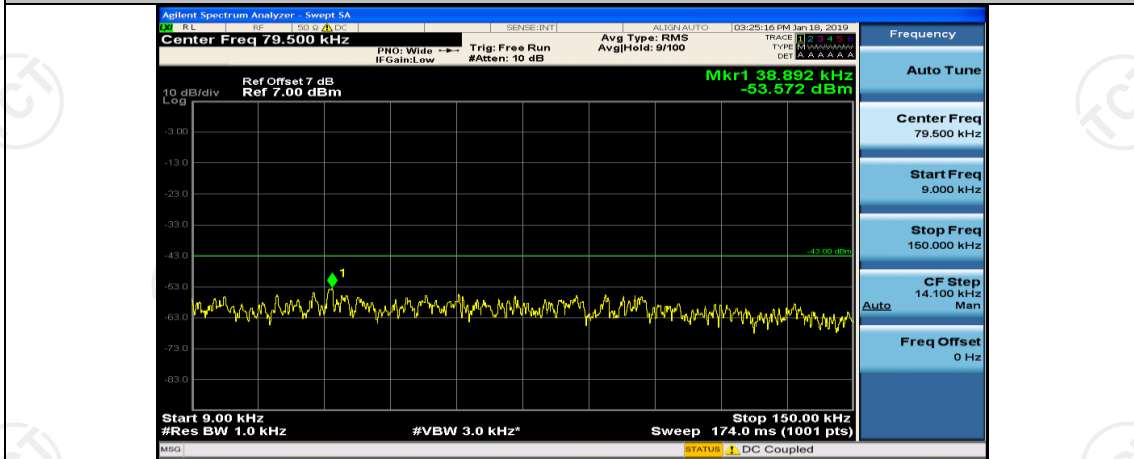

Channel Bandwidth: 3 MHz

(Channel Bandwidth: 3 MHz)_MCH_QPSK_1RB#0

(Channel Bandwidth: 3 MHz)_MCH_QPSK_1RB#7

(Channel Bandwidth: 3 MHz)_HCH_QPSK_1RB#0

(Channel Bandwidth: 3 MHz)_HCH_QPSK_1RB#7

(Channel Bandwidth: 3 MHz)_LCH_16QAM_1RB#0

(Channel Bandwidth: 3 MHz)_LCH_16QAM_1RB#7

(Channel Bandwidth: 3 MHz)_MCH_16QAM_1RB#0

(Channel Bandwidth: 3 MHz)_HCH_16QAM_1RB#0

(Channel Bandwidth: 3 MHz)_HCH_16QAM_1RB#7

Channel Bandwidth: 5 MHz

(Channel Bandwidth: 5 MHz)_MCH_QPSK_1RB#0