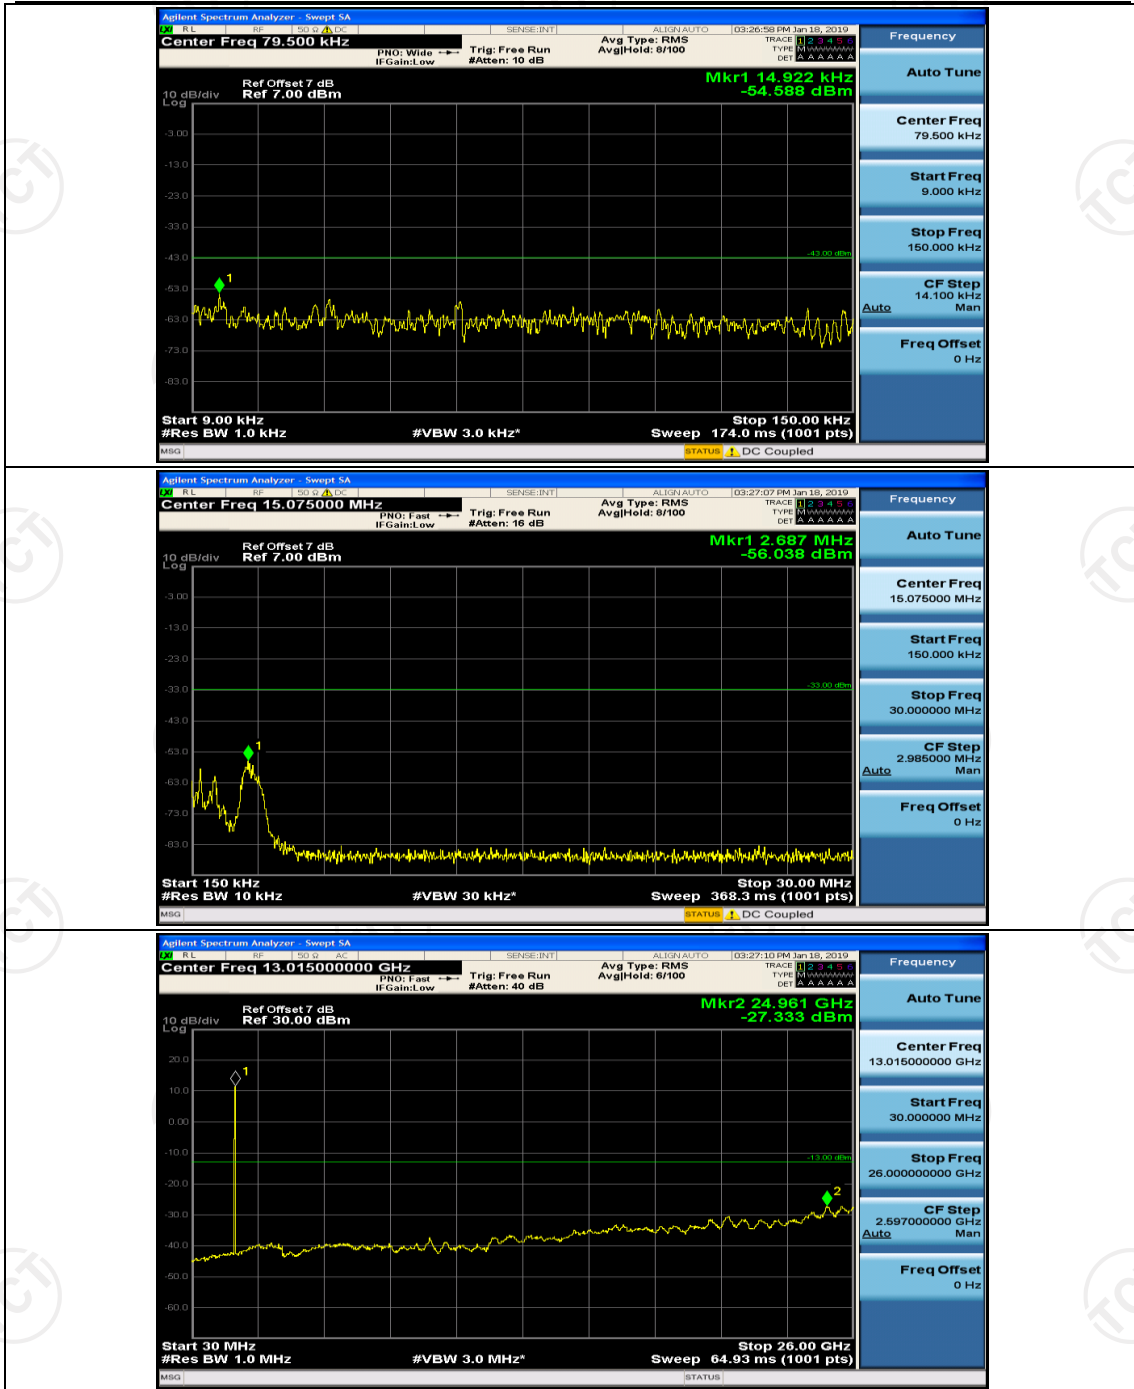

Channel Bandwidth: 3 MHz

(Channel Bandwidth: 3 MHz)_MCH_QPSK_1RB#0

(Channel Bandwidth: 3 MHz)_MCH_QPSK_1RB#7

(Channel Bandwidth: 3 MHz)_HCH_QPSK_1RB#0

(Channel Bandwidth: 3 MHz)_HCH_QPSK_1RB#7

(Channel Bandwidth: 3 MHz)_LCH_16QAM_1RB#0

(Channel Bandwidth: 3 MHz)_LCH_16QAM_1RB#7

(Channel Bandwidth: 3 MHz)_MCH_16QAM_1RB#0

(Channel Bandwidth: 3 MHz)_HCH_16QAM_1RB#0

(Channel Bandwidth: 3 MHz)_HCH_16QAM_1RB#7

Channel Bandwidth: 5 MHz

(Channel Bandwidth: 5 MHz)_MCH_QPSK_1RB#0

(Channel Bandwidth: 5 MHz)_MCH_QPSK_1RB#12

(Channel Bandwidth: 5 MHz)_HCH_QPSK_1RB#0

(Channel Bandwidth: 5 MHz)_HCH_QPSK_1RB#12

(Channel Bandwidth: 5 MHz)_LCH_16QAM_1RB#0

(Channel Bandwidth: 5 MHz)_LCH_16QAM_1RB#12