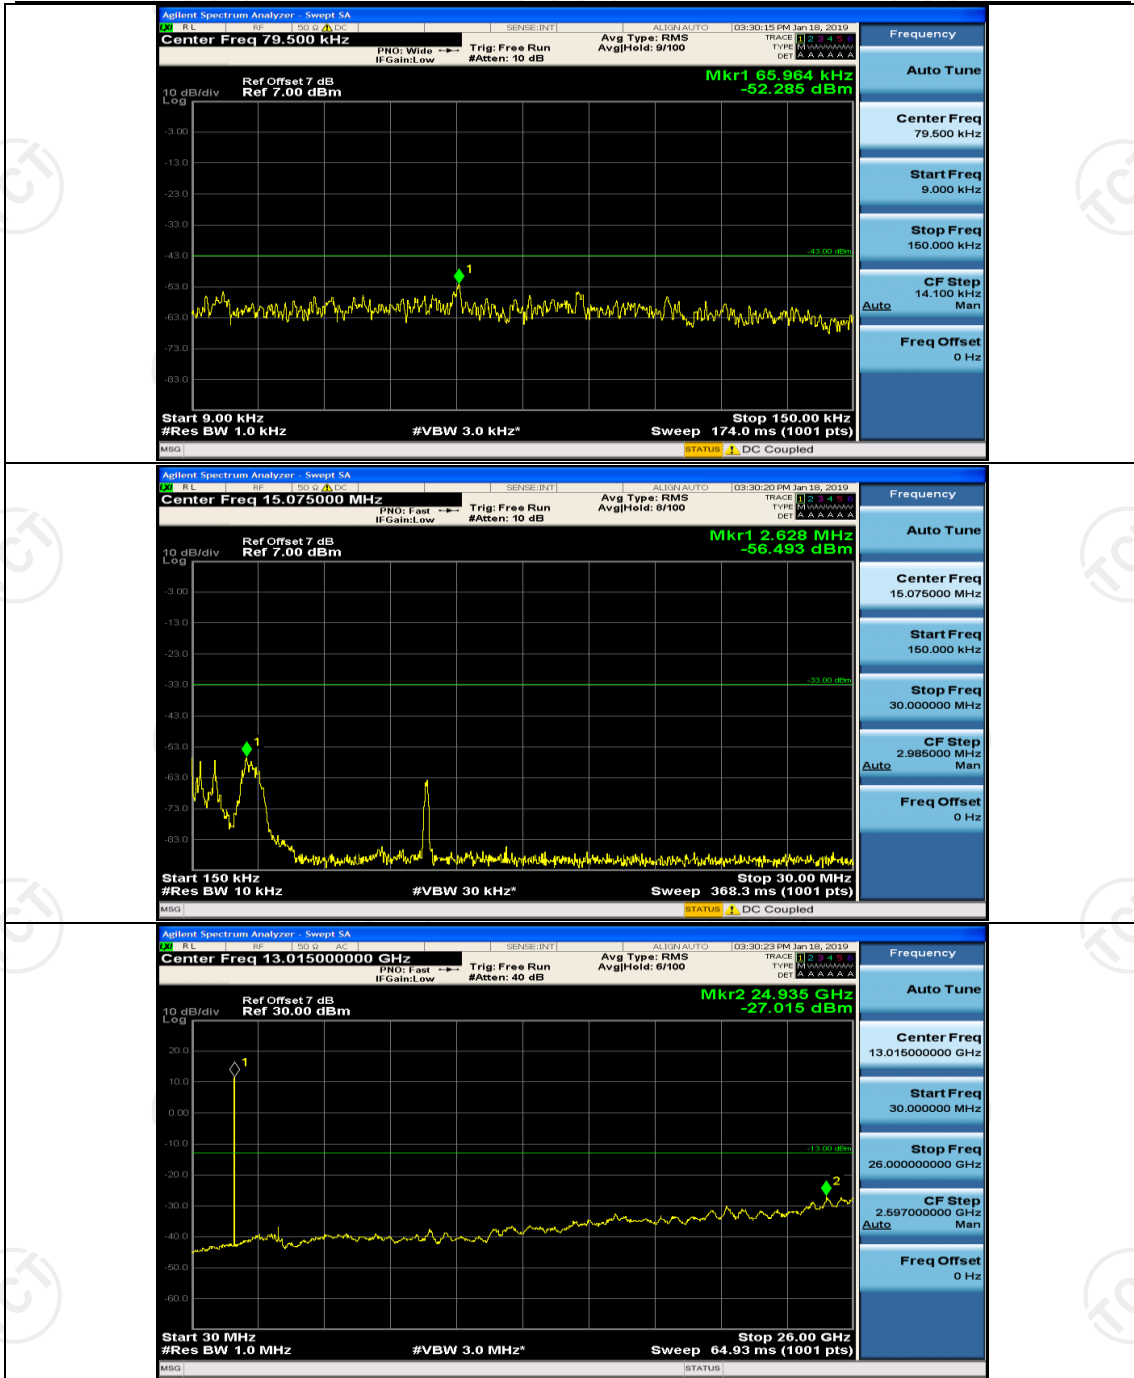

(Channel Bandwidth: 3 MHz)_LCH_16QAM_1RB#7

(Channel Bandwidth: 3 MHz)_MCH_16QAM_1RB#0

(Channel Bandwidth: 3 MHz)_HCH_16QAM_1RB#0

(Channel Bandwidth: 3 MHz)_HCH_16QAM_1RB#7

Channel Bandwidth: 5 MHz

(Channel Bandwidth: 5 MHz)_MCH_QPSK_1RB#0

(Channel Bandwidth: 5 MHz)_MCH_QPSK_1RB#12

(Channel Bandwidth: 5 MHz)_HCH_QPSK_1RB#0

(Channel Bandwidth: 5 MHz)_HCH_QPSK_1RB#12

(Channel Bandwidth: 5 MHz)_LCH_16QAM_1RB#0

(Channel Bandwidth: 5 MHz)_LCH_16QAM_1RB#12

(Channel Bandwidth: 5 MHz)_MCH_16QAM_1RB#0

(Channel Bandwidth: 5 MHz)_MCH_16QAM_1RB#12

(Channel Bandwidth: 5 MHz)_MCH_16QAM_1RB#24

(Channel Bandwidth: 5 MHz)_HCH_16QAM_1RB#0

(Channel Bandwidth: 5 MHz)_HCH_16QAM_1RB#12