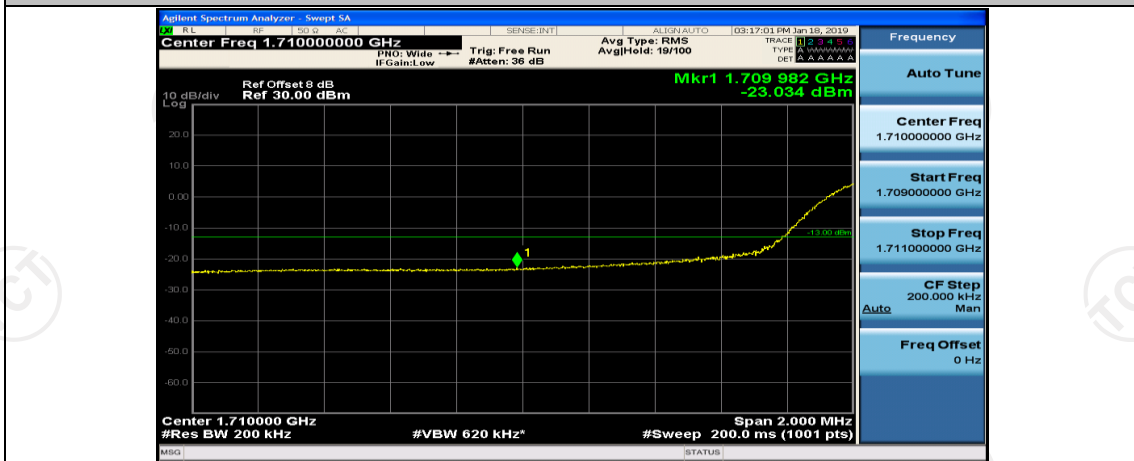

## Channel Bandwidth: 20 MHz

(Channel Bandwidth:20 MHz)\_LCH\_QPSK\_1RB#99

(Channel Bandwidth:20 MHz)\_LCH\_QPSK\_50RB#0

(Channel Bandwidth:20 MHz)\_LCH\_QPSK\_50RB#25

(Channel Bandwidth:20 MHz)\_LCH\_QPSK\_50RB#50