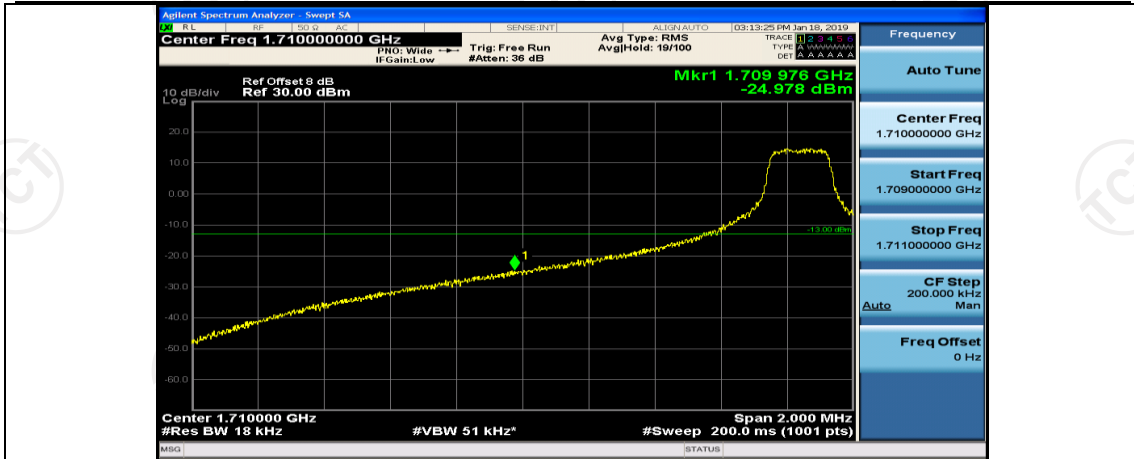

(Channel Bandwidth:15 MHz)\_HCH\_QPSK\_37RB#18

(Channel Bandwidth:15 MHz)\_HCH\_QPSK\_37RB#38

(Channel Bandwidth:15 MHz)\_HCH\_QPSK\_75RB#0

(Channel Bandwidth:15 MHz)\_LCH\_16QAM\_1RB#0

(Channel Bandwidth:15 MHz)\_LCH\_16QAM\_1RB#37