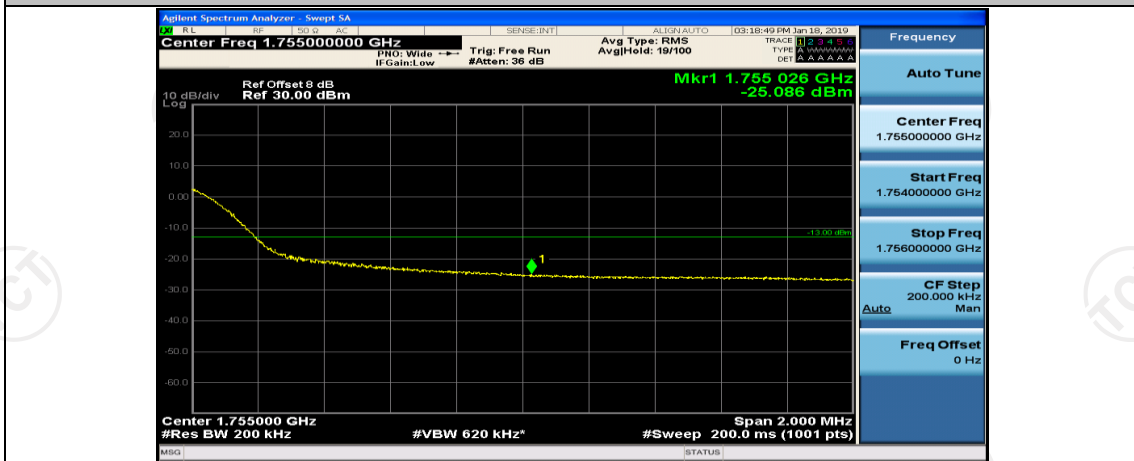

(Channel Bandwidth:20 MHz)_HCH_QPSK_50RB#50