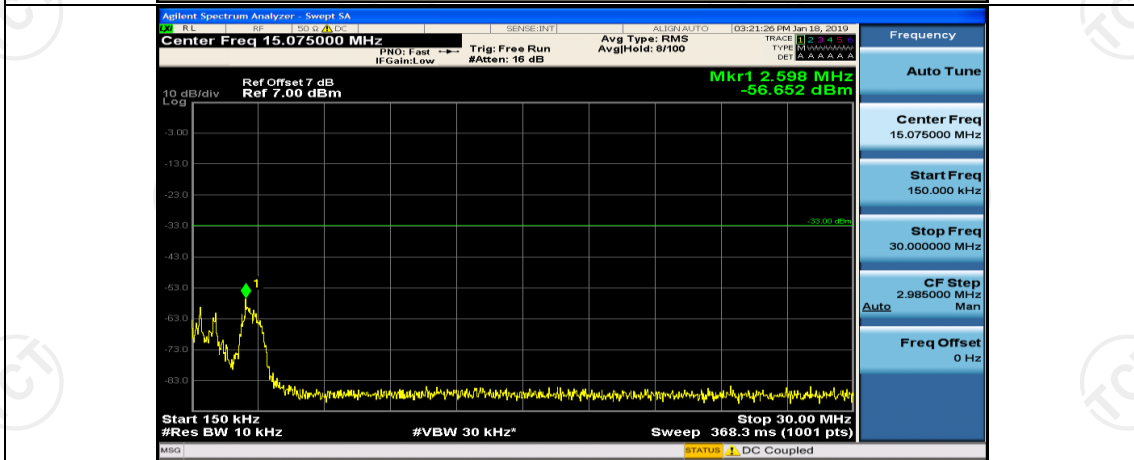

## Appendix E: Conducted Spurious Emission

### Test Graphs

Channel Bandwidth: 1.4 MHz

(Channel Bandwidth: 1.4 MHz)\_LCH\_QPSK\_1RB#5

(Channel Bandwidth: 1.4 MHz)\_MCH\_QPSK\_1RB#0

(Channel Bandwidth: 1.4 MHz)\_MCH\_QPSK\_1RB#3

(Channel Bandwidth: 1.4 MHz)\_HCH\_QPSK\_1RB#0