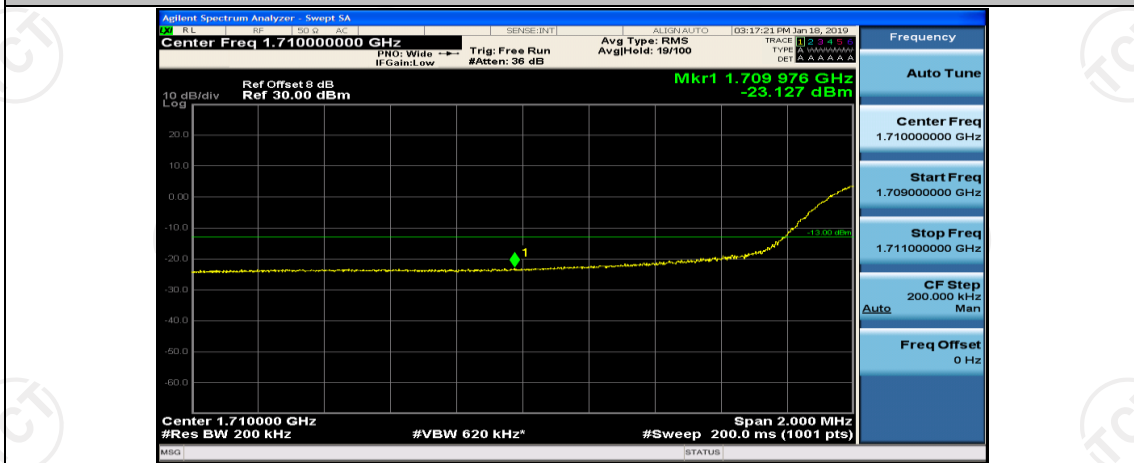

(Channel Bandwidth:20 MHz)_LCH_16QAM_50RB#0