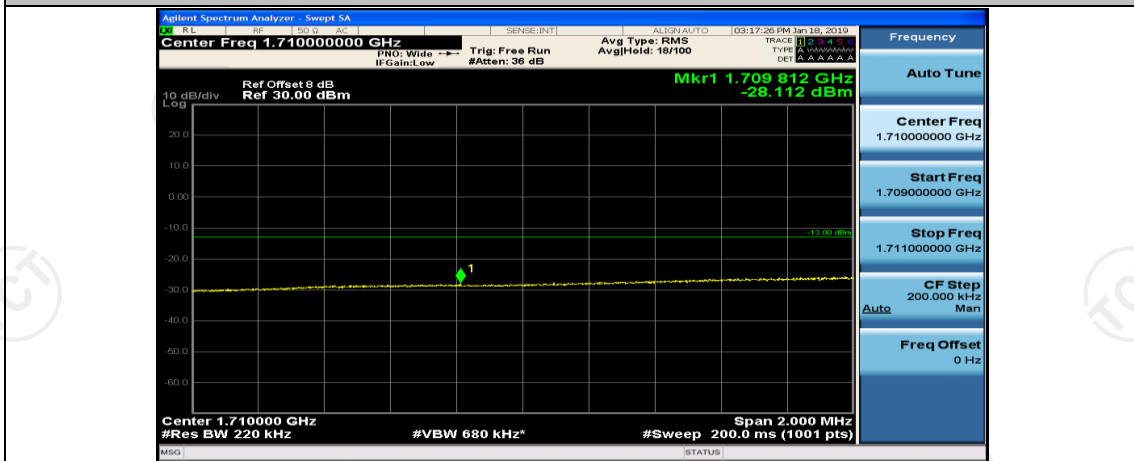

(Channel Bandwidth:20 MHz)_LCH_16QAM_50RB#25