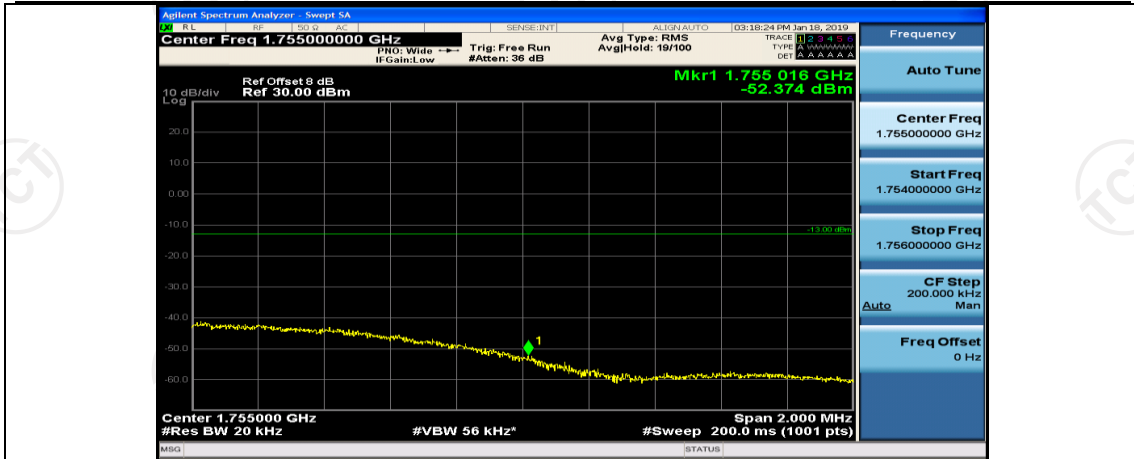

(Channel Bandwidth:20 MHz)_HCH_16QAM_1RB#0

(Channel Bandwidth:20 MHz)_HCH_16QAM_1RB#49