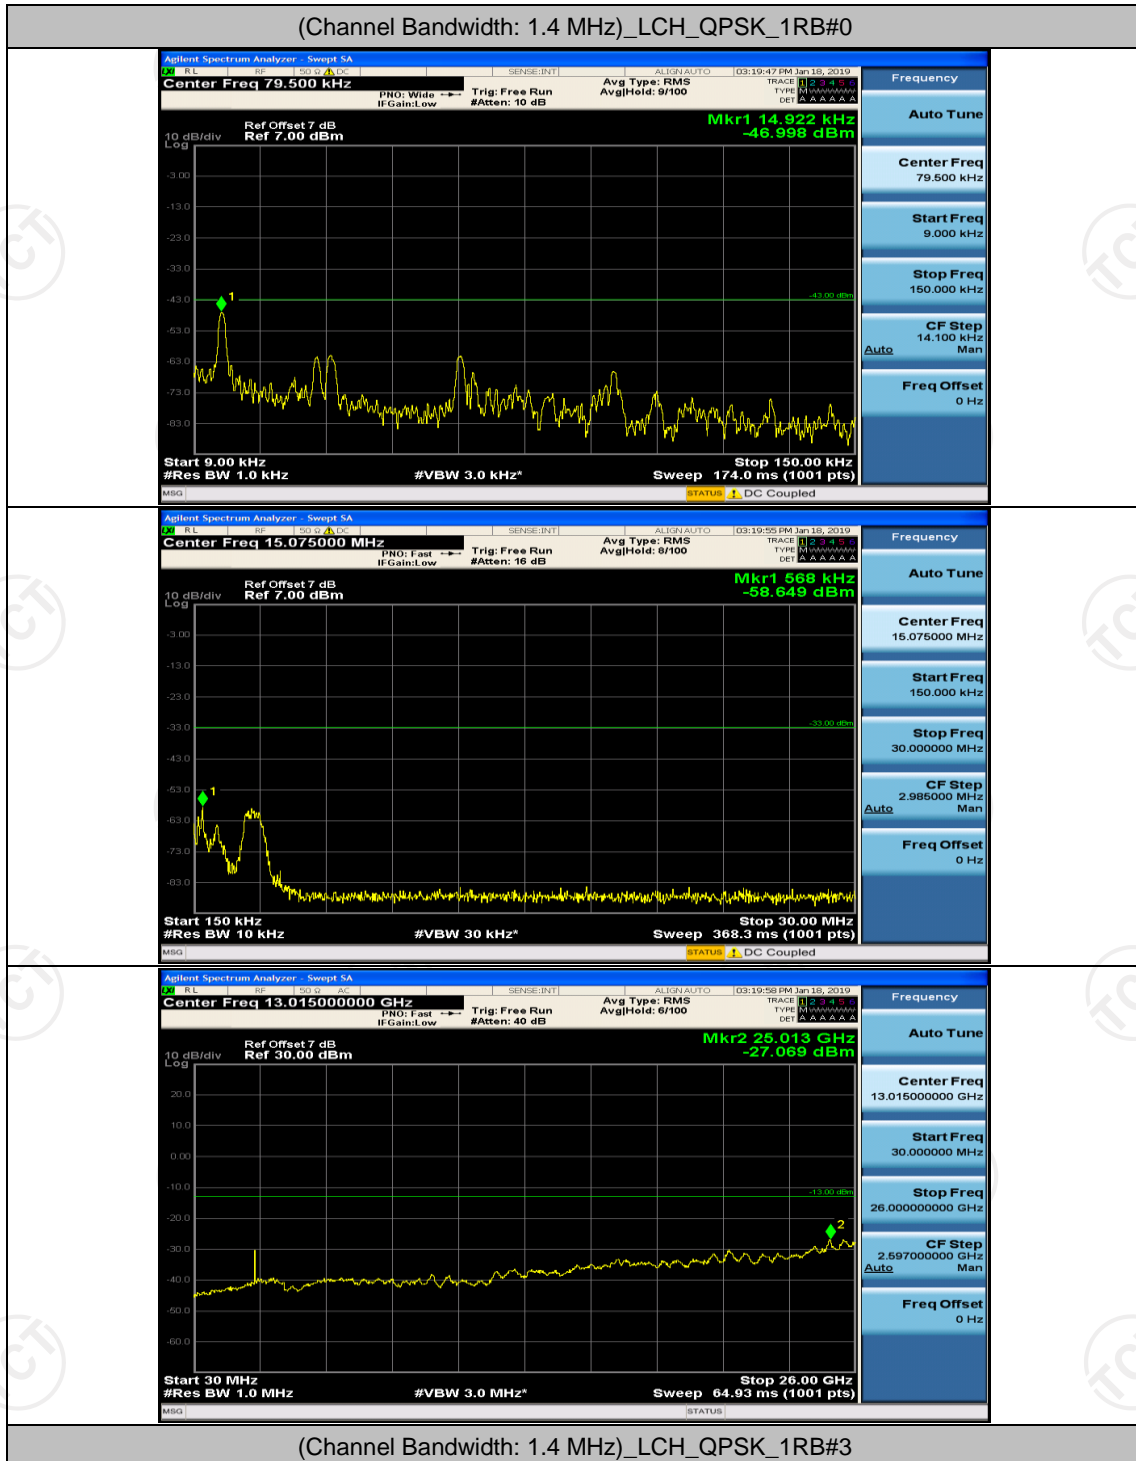

Appendix E: Conducted Spurious Emission

Test Graphs

Channel Bandwidth: 1.4 MHz