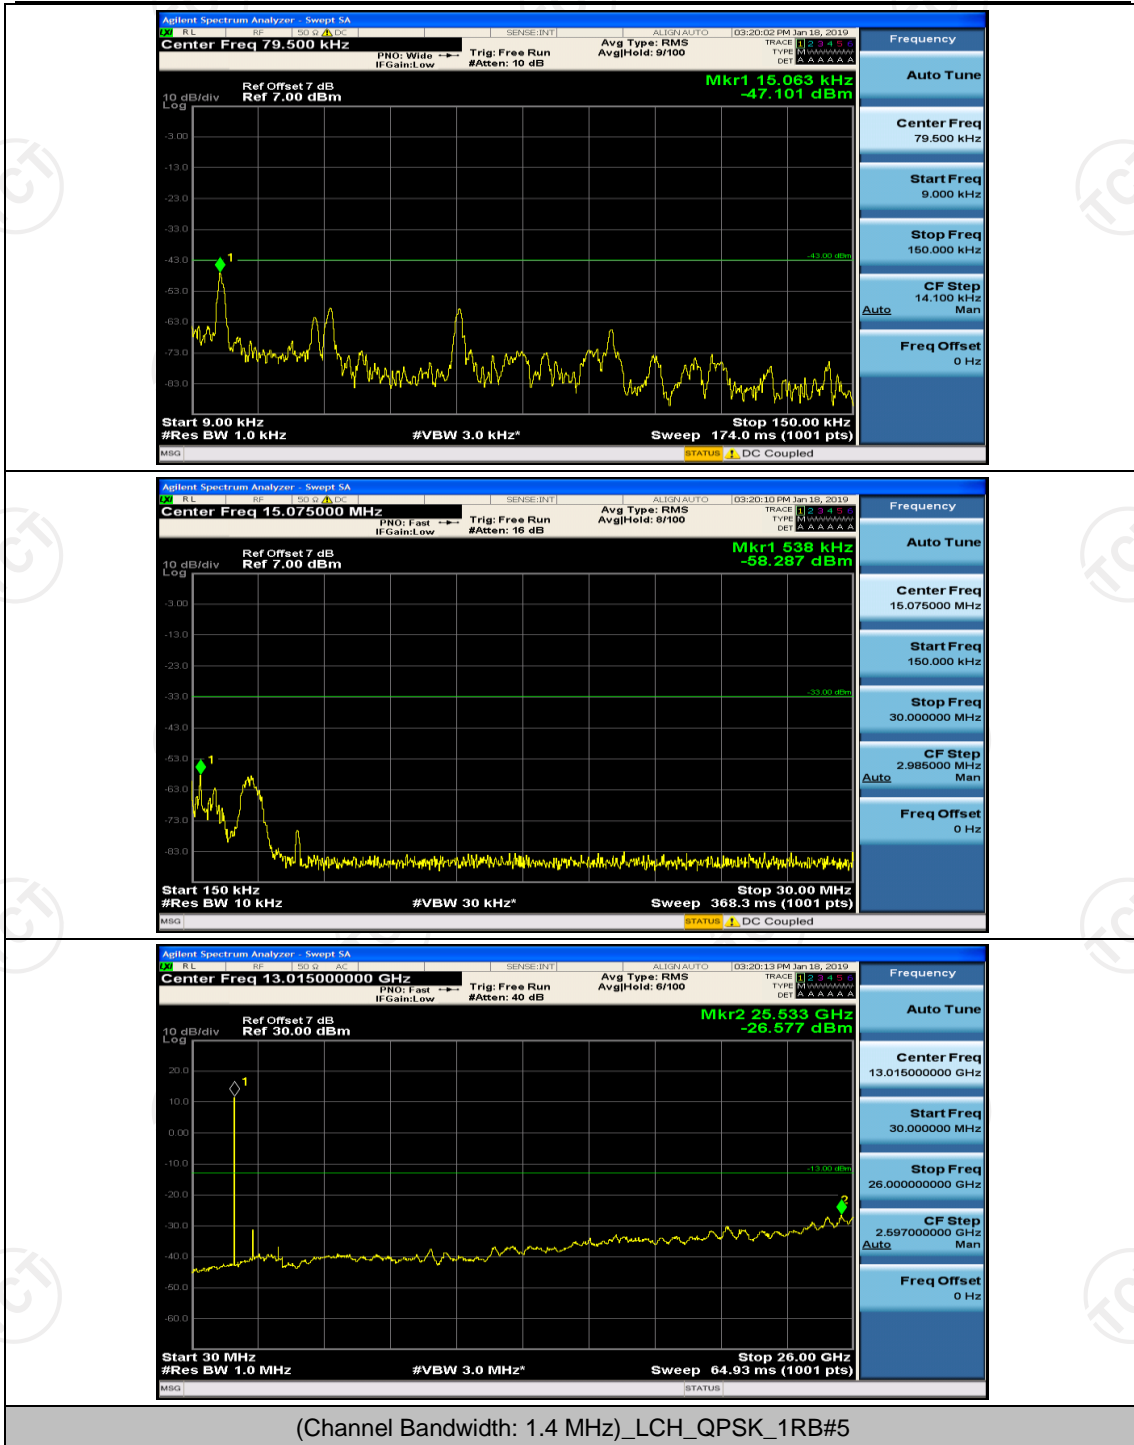

(Channel Bandwidth: 1.4 MHz)_LCH_QPSK_1RB#5