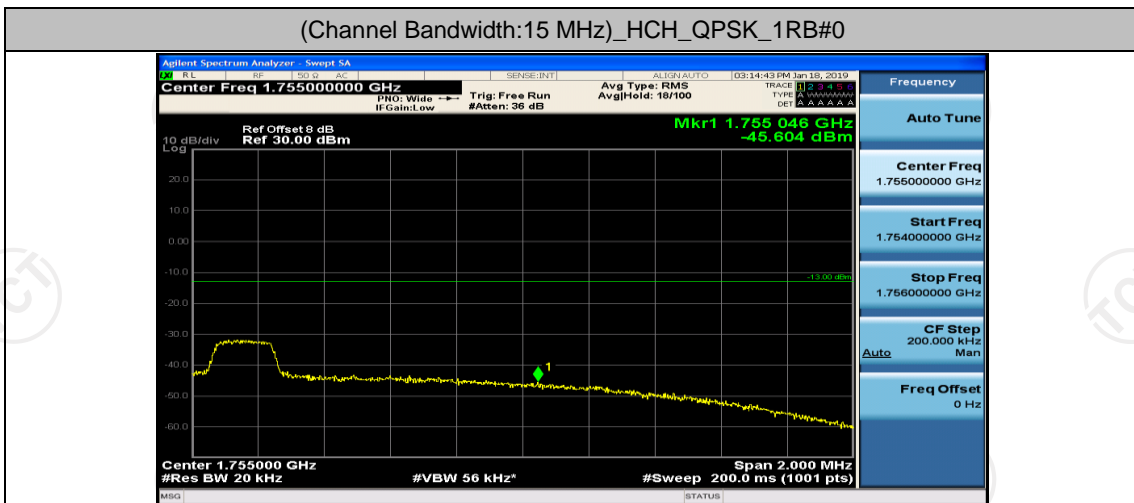

## Channel Bandwidth: 15 MHz

(Channel Bandwidth:15 MHz)\_LCH\_QPSK\_1RB#74

(Channel Bandwidth:15 MHz)\_LCH\_QPSK\_37RB#0

(Channel Bandwidth:15 MHz)\_LCH\_QPSK\_37RB#18

(Channel Bandwidth:15 MHz)\_LCH\_QPSK\_37RB#38

(Channel Bandwidth:15 MHz)\_LCH\_QPSK\_75RB#0

(Channel Bandwidth:15 MHz)\_HCH\_QPSK\_1RB#0

(Channel Bandwidth:15 MHz)\_HCH\_QPSK\_1RB#37

(Channel Bandwidth:15 MHz)\_HCH\_QPSK\_1RB#74

(Channel Bandwidth:15 MHz)\_HCH\_QPSK\_37RB#0