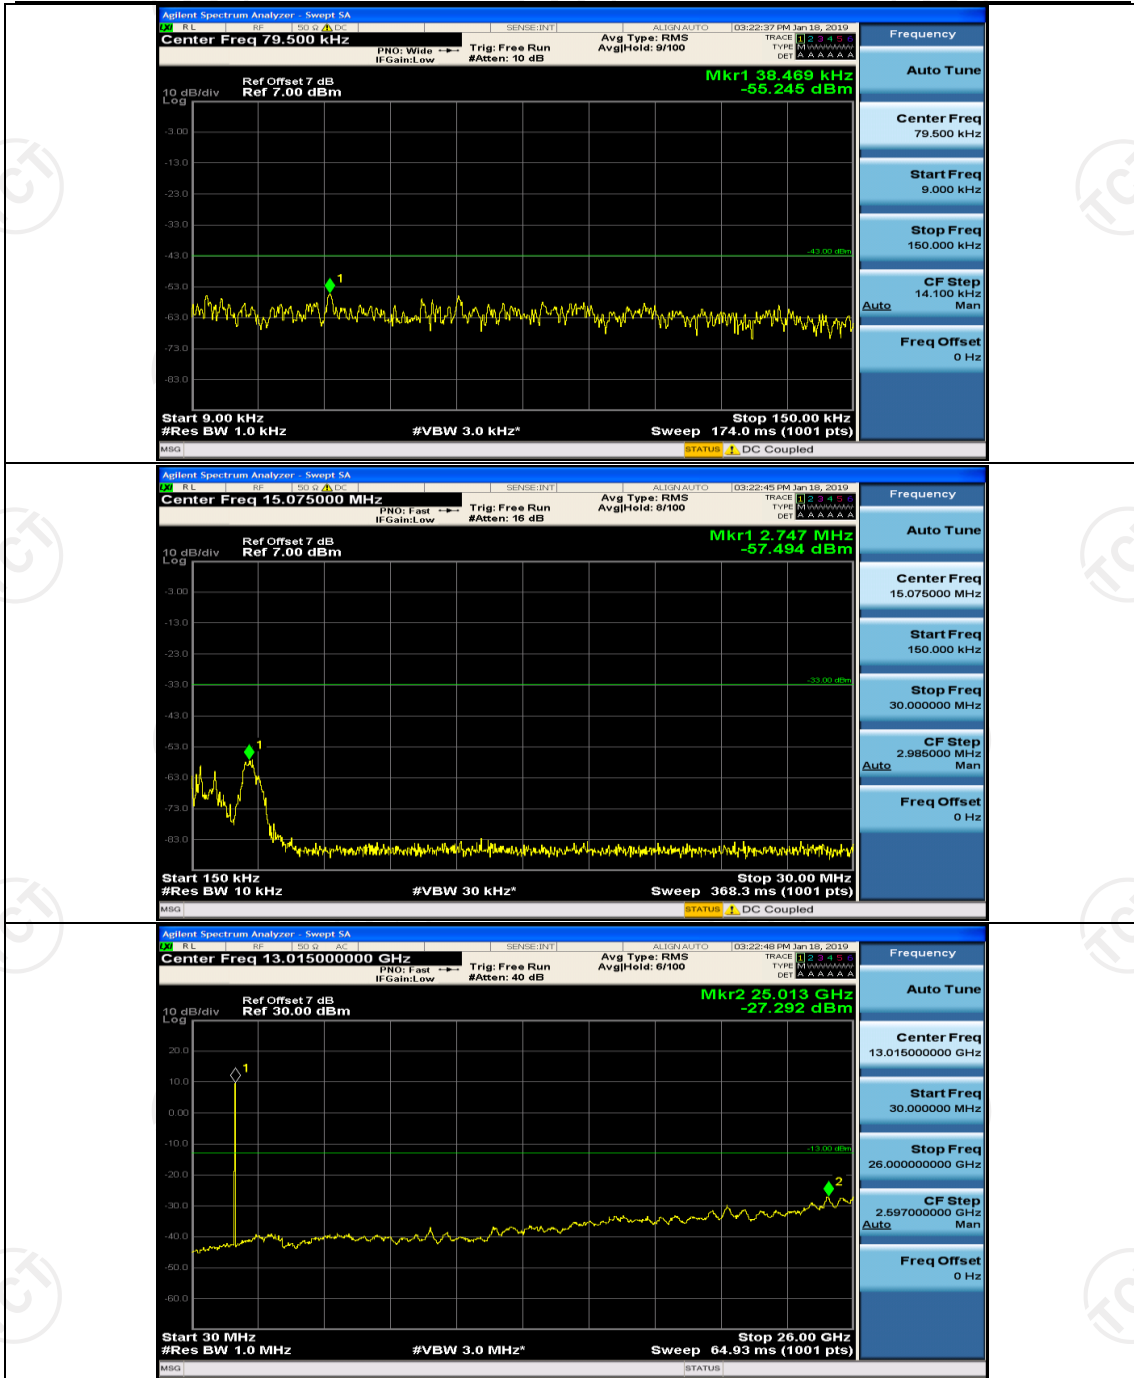

### Test Graphs

Channel Bandwidth: 1.4 MHz

(Channel Bandwidth: 1.4 MHz)\_LCH\_QPSK\_1RB#5

(Channel Bandwidth: 1.4 MHz)\_MCH\_QPSK\_1RB#0

(Channel Bandwidth: 1.4 MHz)\_MCH\_QPSK\_1RB#3

(Channel Bandwidth: 1.4 MHz)\_HCH\_QPSK\_1RB#0

(Channel Bandwidth: 1.4 MHz)\_HCH\_QPSK\_1RB#3

(Channel Bandwidth: 1.4 MHz)\_LCH\_16QAM\_1RB#0

(Channel Bandwidth: 1.4 MHz)\_LCH\_16QAM\_1RB#3

(Channel Bandwidth: 1.4 MHz)\_MCH\_16QAM\_1RB#0

(Channel Bandwidth: 1.4 MHz)\_MCH\_16QAM\_1RB#3

(Channel Bandwidth: 1.4 MHz)\_HCH\_16QAM\_1RB#0

(Channel Bandwidth: 1.4 MHz)\_HCH\_16QAM\_1RB#3