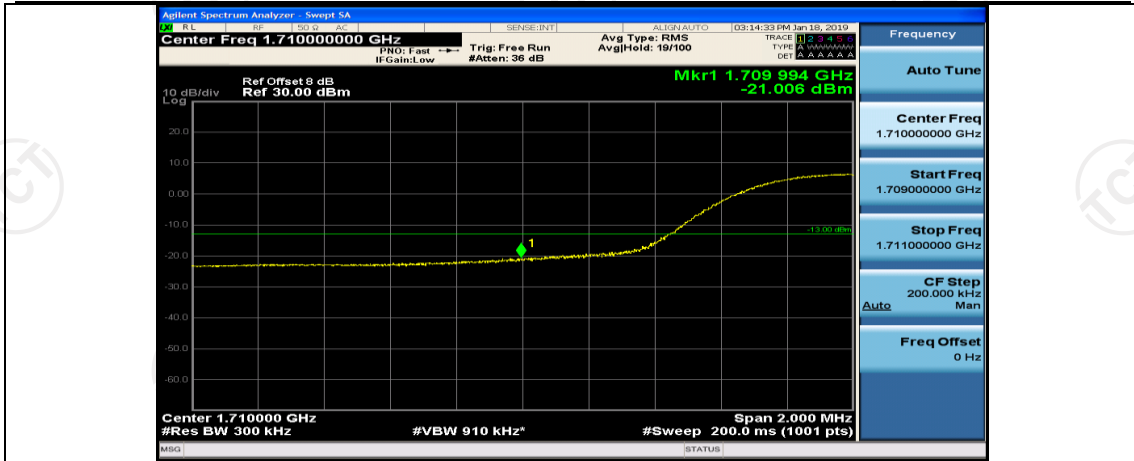

(Channel Bandwidth:15 MHz)\_LCH\_16QAM\_1RB#74

(Channel Bandwidth:15 MHz)\_LCH\_16QAM\_37RB#0

(Channel Bandwidth:15 MHz)\_LCH\_16QAM\_37RB#18

(Channel Bandwidth:15 MHz)\_LCH\_16QAM\_37RB#38

(Channel Bandwidth:15 MHz)\_LCH\_16QAM\_75RB#0