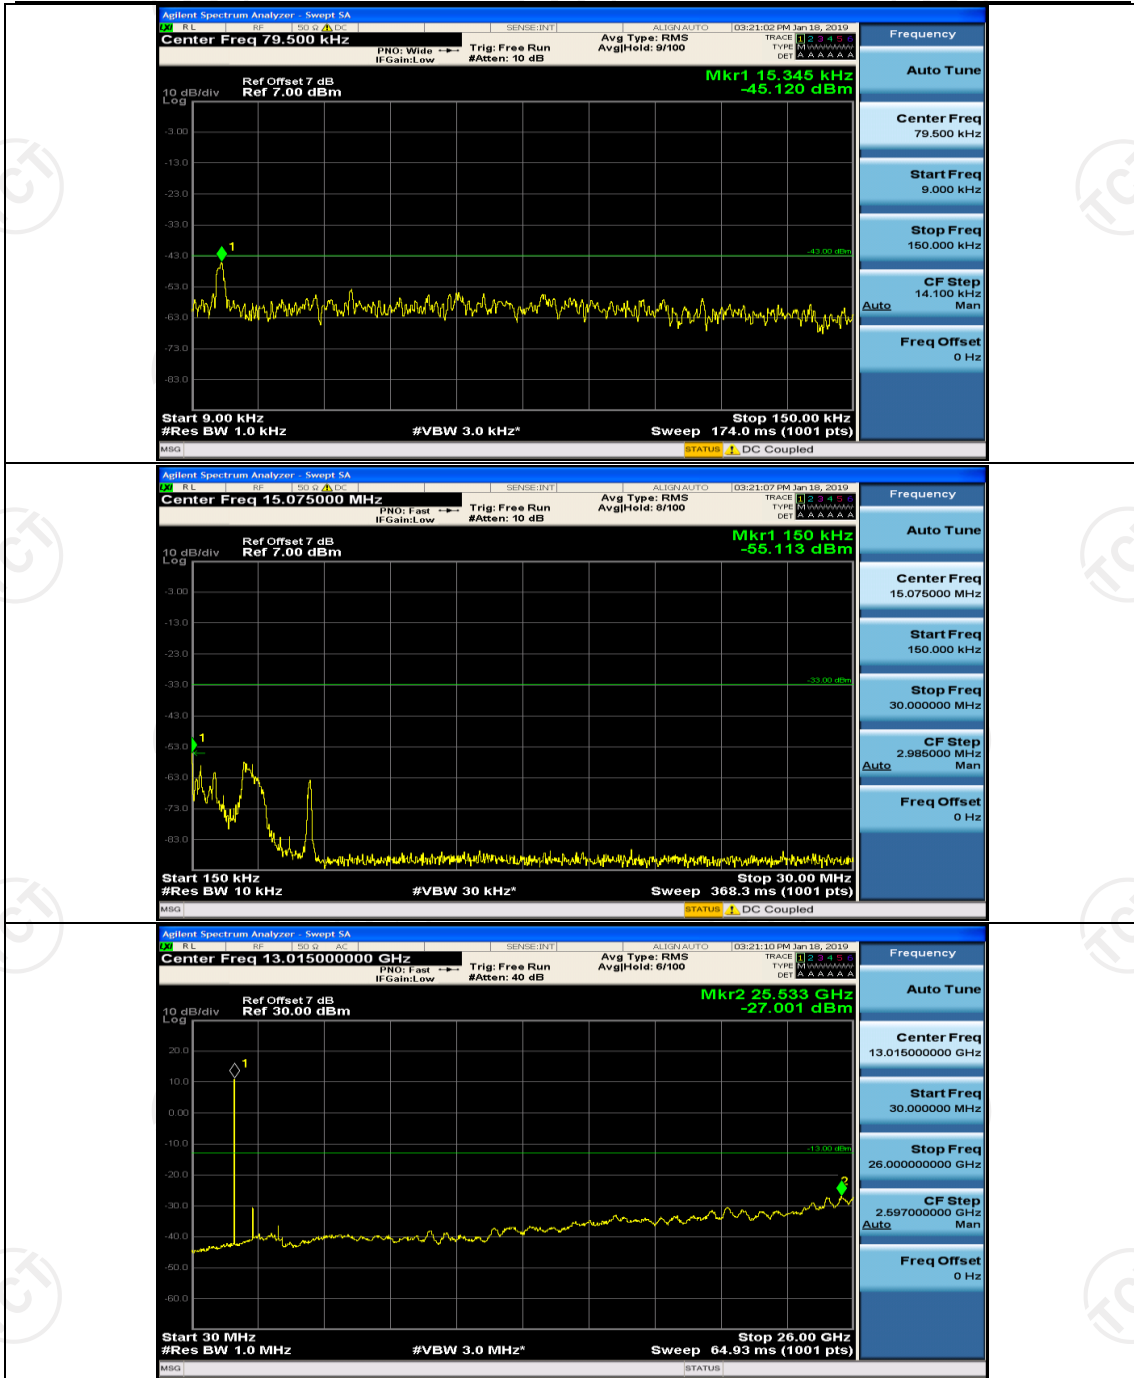

### Test Graphs

Channel Bandwidth: 1.4 MHz

(Channel Bandwidth: 1.4 MHz)\_LCH\_QPSK\_1RB#5

(Channel Bandwidth: 1.4 MHz)\_MCH\_QPSK\_1RB#0

(Channel Bandwidth: 1.4 MHz)\_MCH\_QPSK\_1RB#3

(Channel Bandwidth: 1.4 MHz)\_HCH\_QPSK\_1RB#0

(Channel Bandwidth: 1.4 MHz)\_HCH\_QPSK\_1RB#3

(Channel Bandwidth: 1.4 MHz)\_LCH\_16QAM\_1RB#0

(Channel Bandwidth: 1.4 MHz)\_LCH\_16QAM\_1RB#3

(Channel Bandwidth: 1.4 MHz)\_MCH\_16QAM\_1RB#0

(Channel Bandwidth: 1.4 MHz)\_MCH\_16QAM\_1RB#3

(Channel Bandwidth: 1.4 MHz)\_HCH\_16QAM\_1RB#0

(Channel Bandwidth: 1.4 MHz)\_HCH\_16QAM\_1RB#3