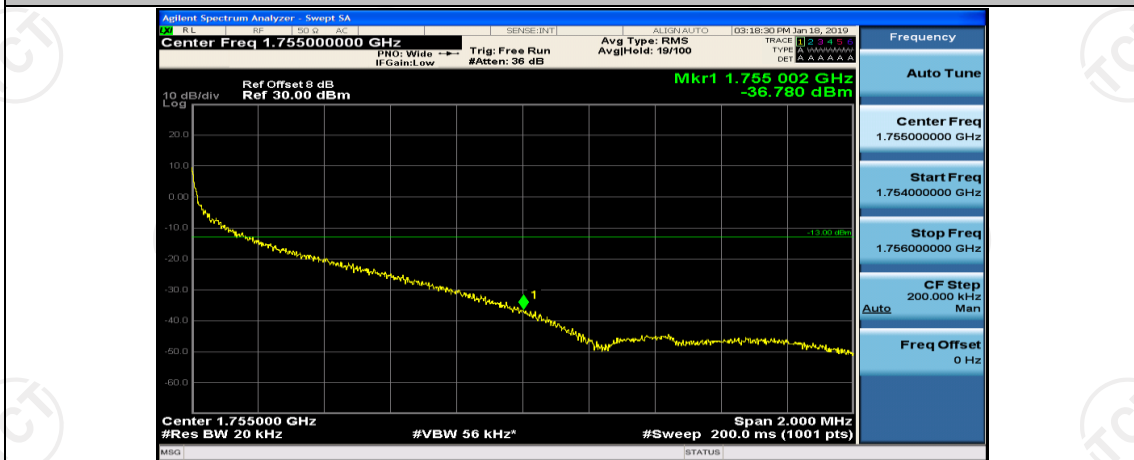

(Channel Bandwidth:20 MHz)_HCH_16QAM_1RB#99