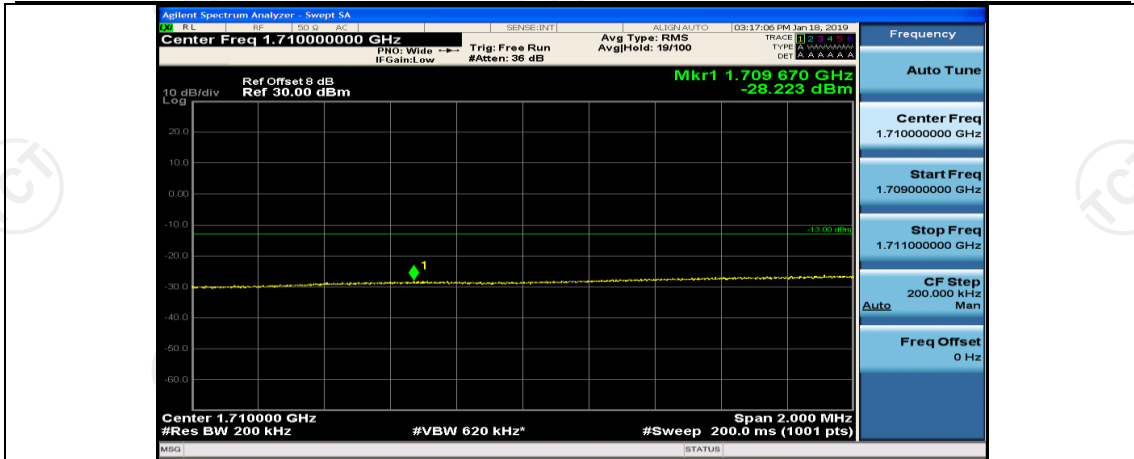

## Channel Bandwidth: 20 MHz

(Channel Bandwidth:20 MHz)\_LCH\_QPSK\_1RB#99

(Channel Bandwidth:20 MHz)\_LCH\_QPSK\_50RB#0

(Channel Bandwidth:20 MHz)\_LCH\_QPSK\_50RB#25

(Channel Bandwidth:20 MHz)\_LCH\_QPSK\_50RB#50