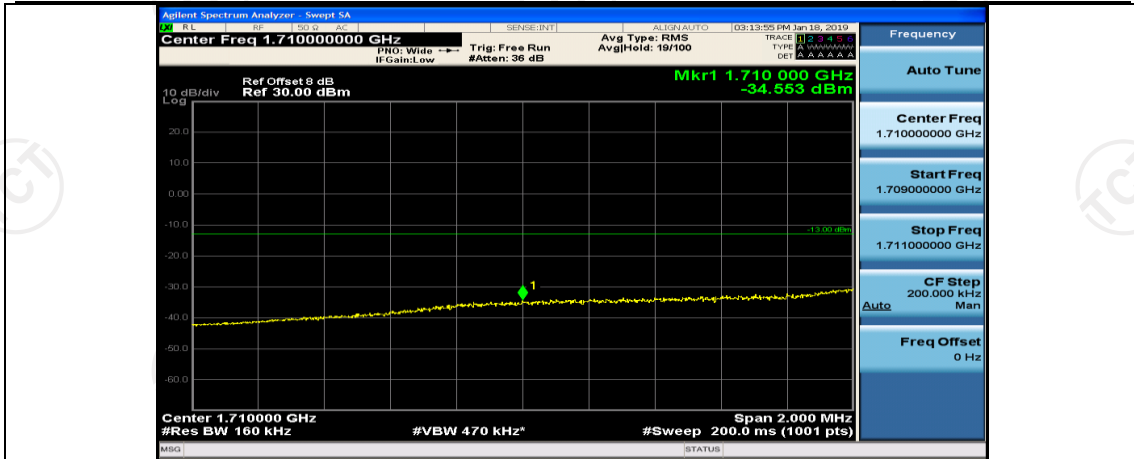

## Channel Bandwidth: 15 MHz

(Channel Bandwidth:15 MHz)\_LCH\_QPSK\_1RB#74

(Channel Bandwidth:15 MHz)\_LCH\_QPSK\_37RB#0

(Channel Bandwidth:15 MHz)\_LCH\_QPSK\_37RB#18

(Channel Bandwidth:15 MHz)\_LCH\_QPSK\_37RB#38

(Channel Bandwidth:15 MHz)\_LCH\_QPSK\_75RB#0

(Channel Bandwidth:15 MHz)\_HCH\_QPSK\_1RB#0

(Channel Bandwidth:15 MHz)\_HCH\_QPSK\_1RB#37

(Channel Bandwidth:15 MHz)\_HCH\_QPSK\_1RB#74

(Channel Bandwidth:15 MHz)\_HCH\_QPSK\_37RB#0