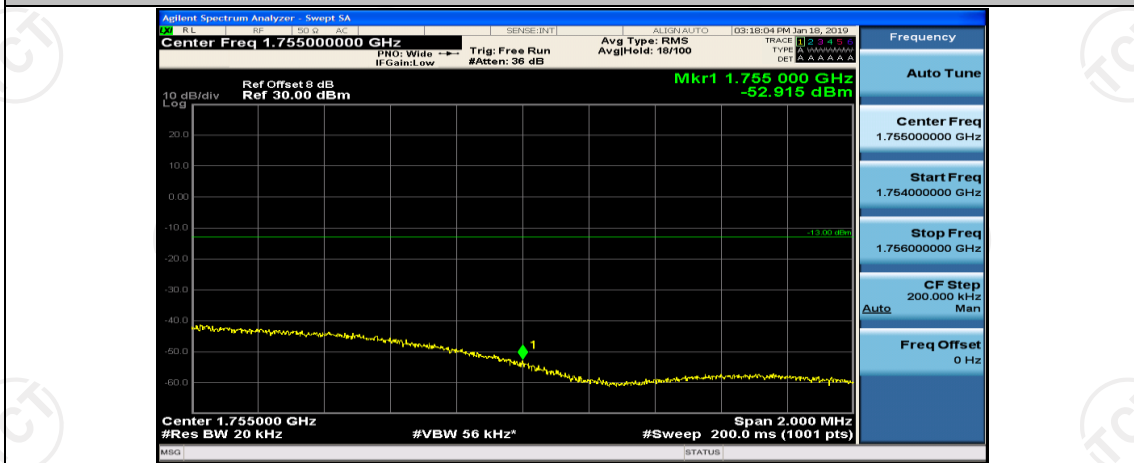

(Channel Bandwidth:20 MHz)_HCH_QPSK_1RB#49