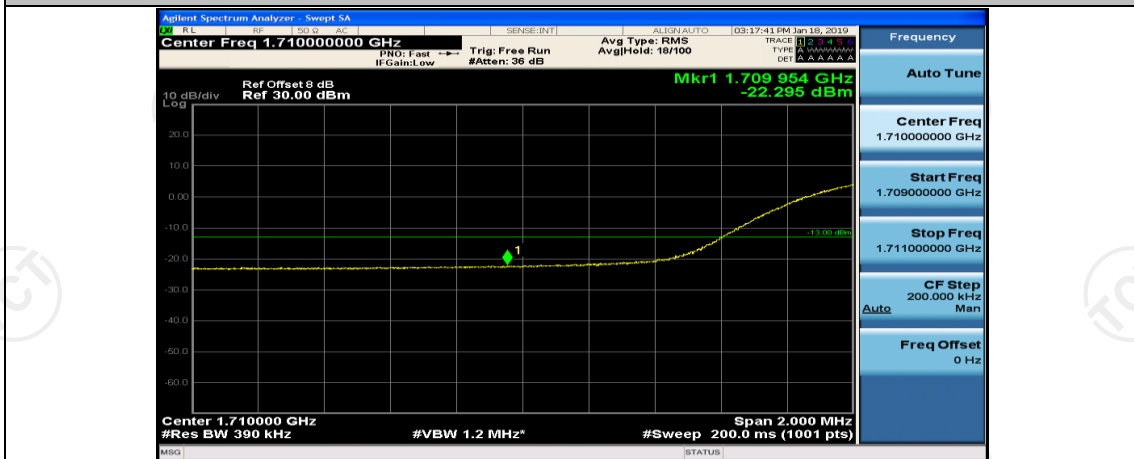

(Channel Bandwidth:20 MHz)_LCH_QPSK_100RB#0