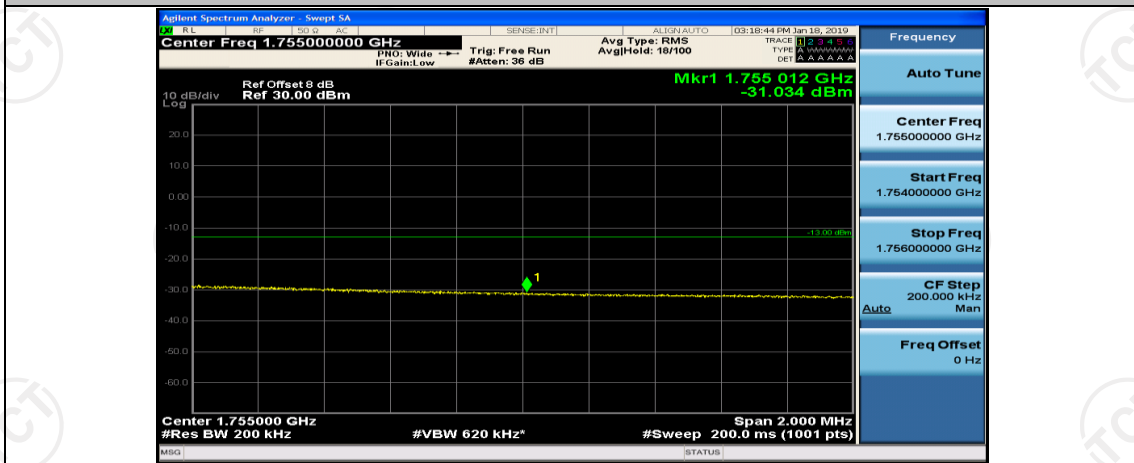

(Channel Bandwidth:20 MHz)_HCH_QPSK_50RB#25