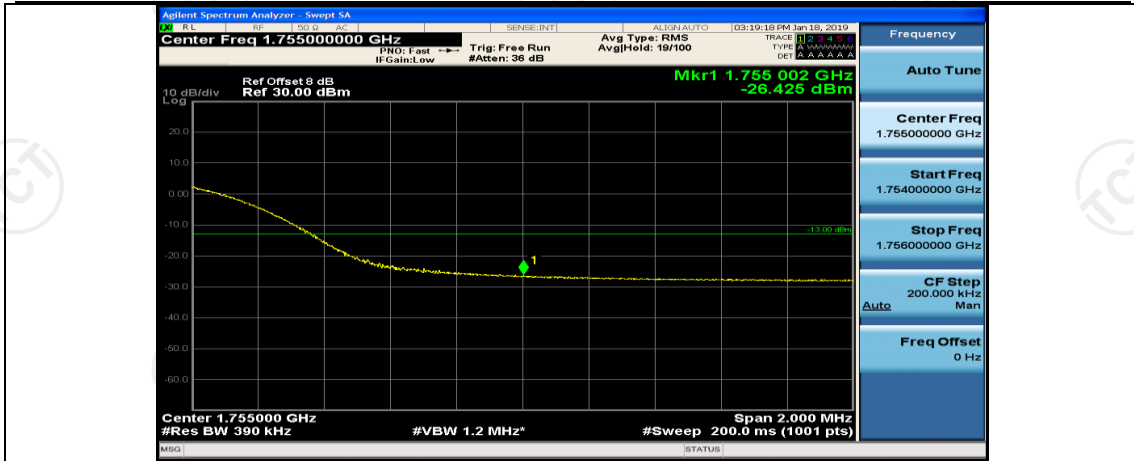

(Channel Bandwidth:20 MHz)_HCH_QPSK_100RB#0