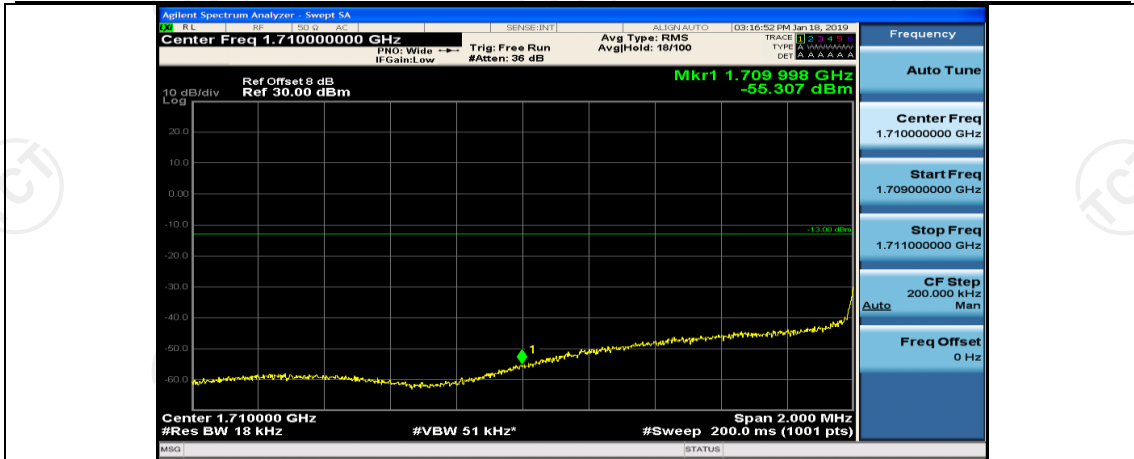

(Channel Bandwidth:20 MHz)_LCH_16QAM_1RB#99