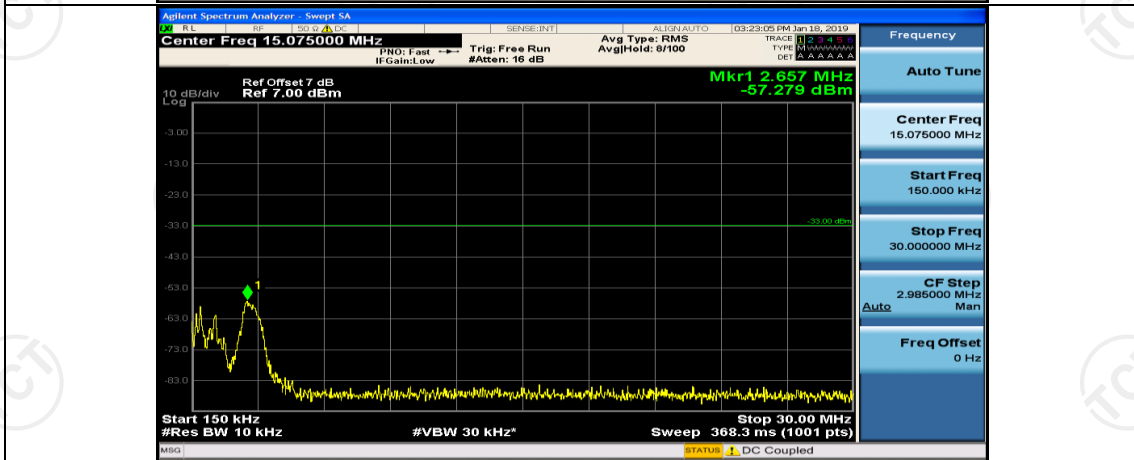

## Appendix E: Conducted Spurious Emission

### Test Graphs

Channel Bandwidth: 1.4 MHz

(Channel Bandwidth: 1.4 MHz)\_LCH\_QPSK\_1RB#5

(Channel Bandwidth: 1.4 MHz)\_MCH\_QPSK\_1RB#0

(Channel Bandwidth: 1.4 MHz)\_MCH\_QPSK\_1RB#3

(Channel Bandwidth: 1.4 MHz)\_HCH\_QPSK\_1RB#0