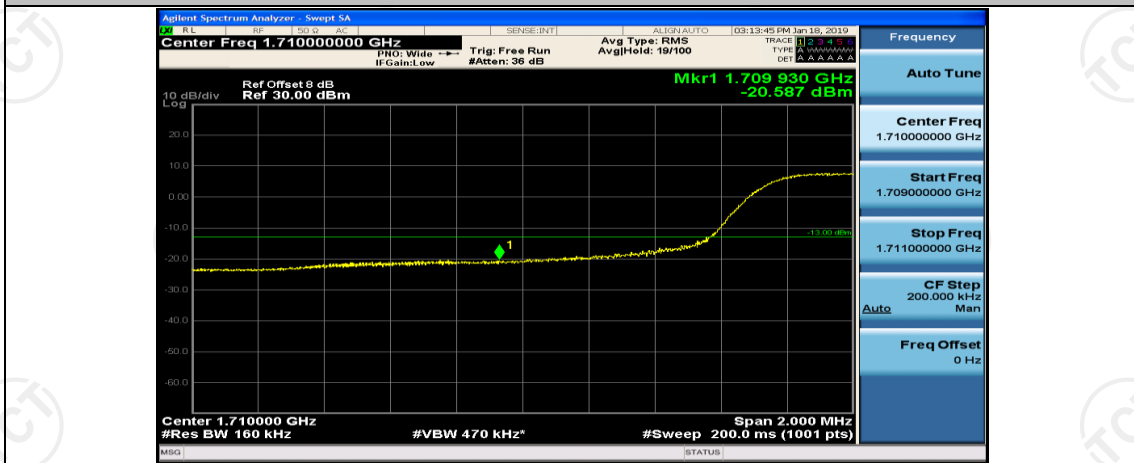

## Channel Bandwidth: 15 MHz

(Channel Bandwidth:15 MHz)\_LCH\_QPSK\_1RB#74

(Channel Bandwidth:15 MHz)\_LCH\_QPSK\_37RB#0

(Channel Bandwidth:15 MHz)\_LCH\_QPSK\_37RB#18

(Channel Bandwidth:15 MHz)\_LCH\_QPSK\_37RB#38

(Channel Bandwidth:15 MHz)\_LCH\_QPSK\_75RB#0

(Channel Bandwidth:15 MHz)\_HCH\_QPSK\_1RB#0

(Channel Bandwidth:15 MHz)\_HCH\_QPSK\_1RB#37

(Channel Bandwidth:15 MHz)\_HCH\_QPSK\_1RB#74

(Channel Bandwidth:15 MHz)\_HCH\_QPSK\_37RB#0