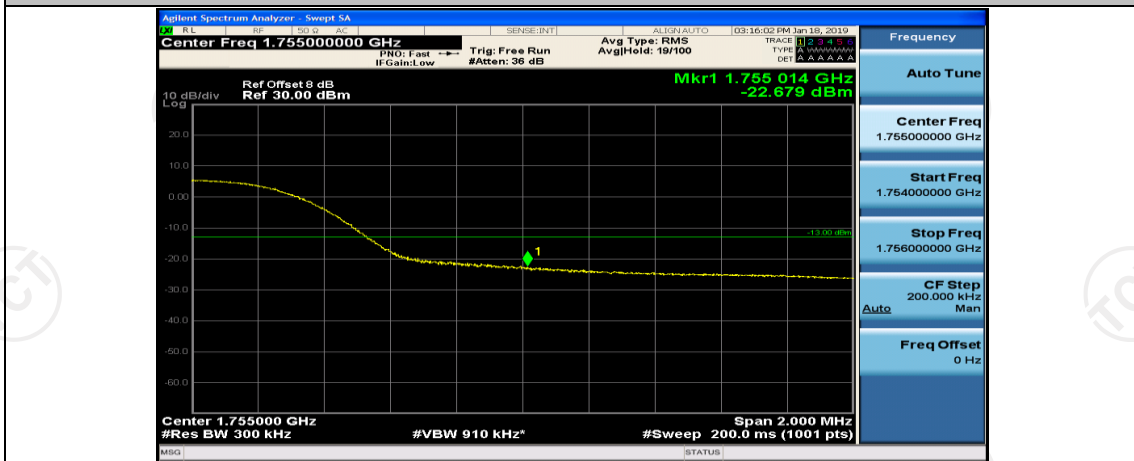

(Channel Bandwidth:15 MHz)_HCH_QPSK_75RB#0