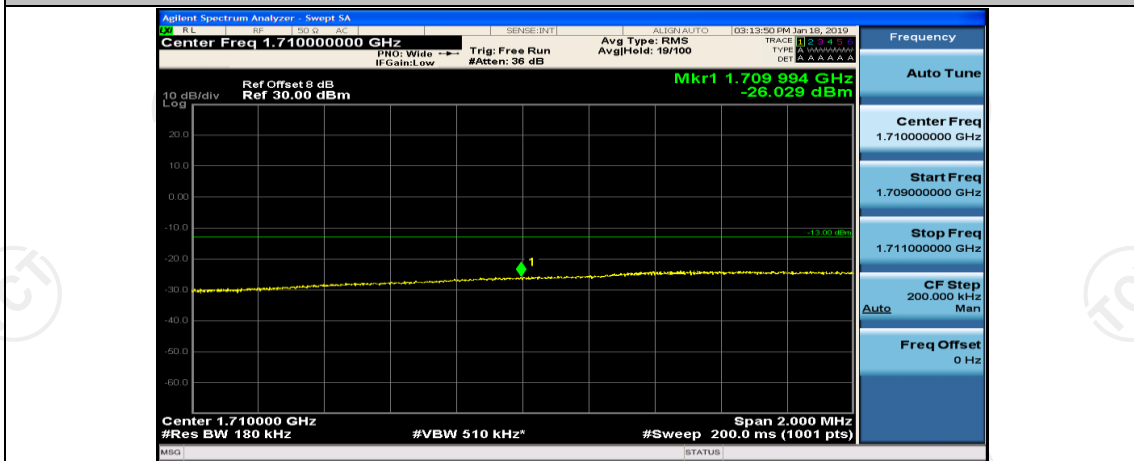

## Channel Bandwidth: 15 MHz

(Channel Bandwidth:15 MHz)\_LCH\_QPSK\_1RB#74

(Channel Bandwidth:15 MHz)\_LCH\_QPSK\_37RB#0

(Channel Bandwidth:15 MHz)\_LCH\_QPSK\_37RB#18

(Channel Bandwidth:15 MHz)\_LCH\_QPSK\_37RB#38

(Channel Bandwidth:15 MHz)\_LCH\_QPSK\_75RB#0

(Channel Bandwidth:15 MHz)\_HCH\_QPSK\_1RB#0

(Channel Bandwidth:15 MHz)\_HCH\_QPSK\_1RB#37

(Channel Bandwidth:15 MHz)\_HCH\_QPSK\_1RB#74

(Channel Bandwidth:15 MHz)\_HCH\_QPSK\_37RB#0