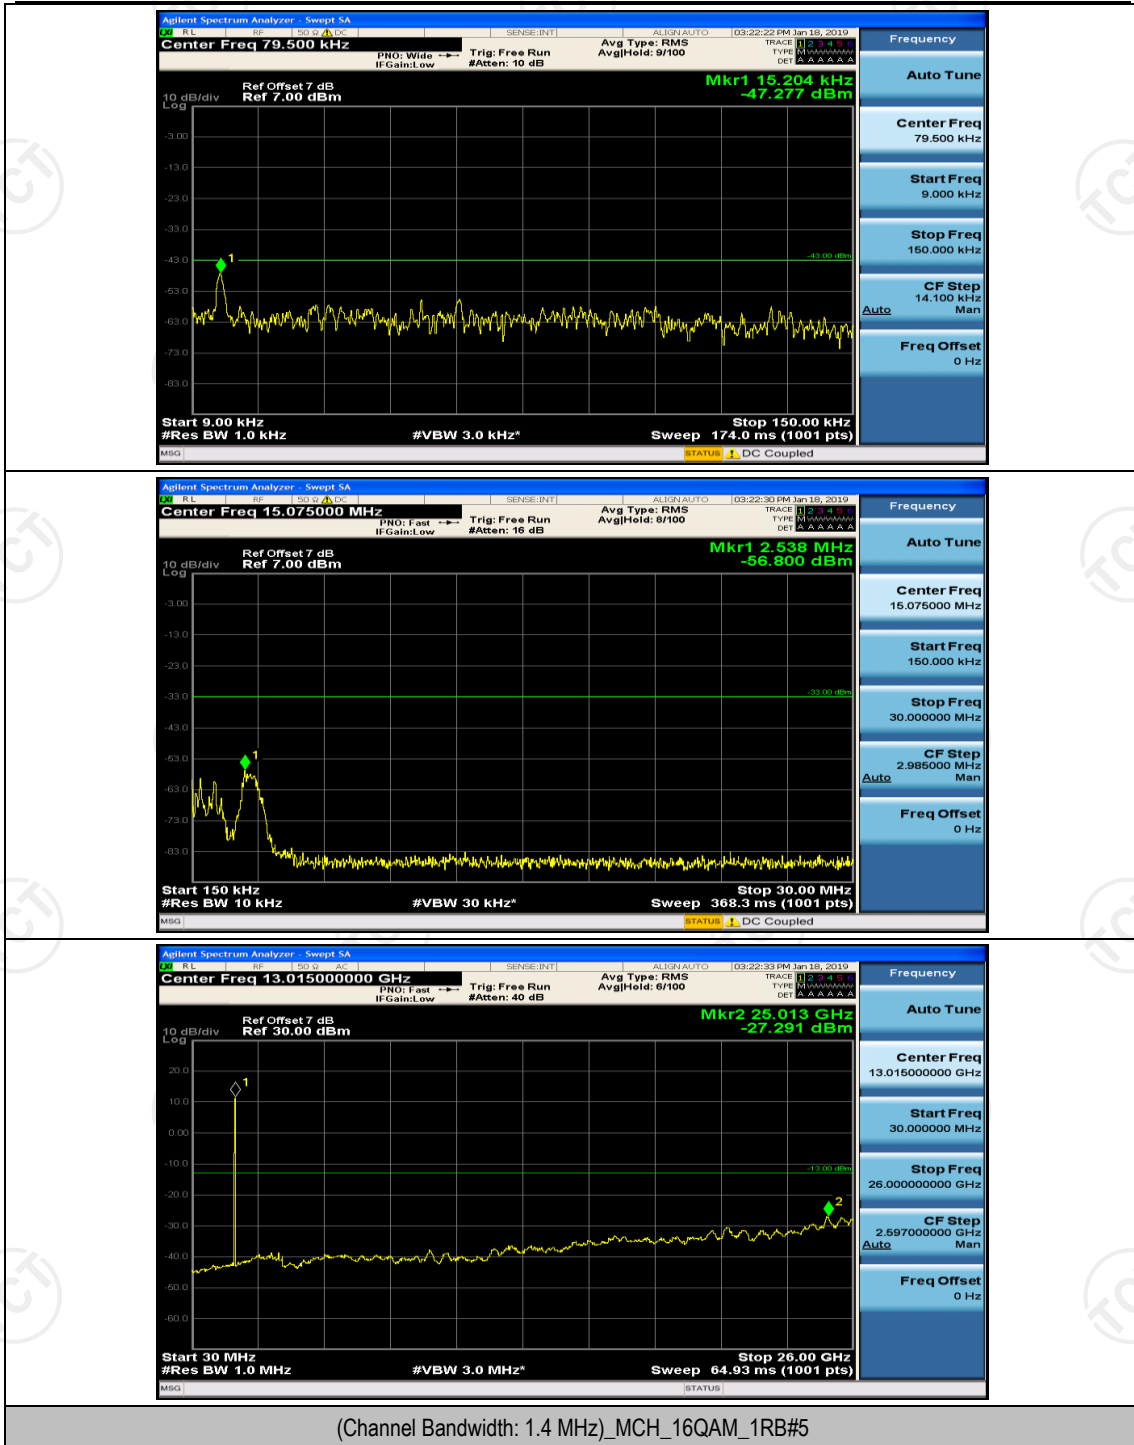

### Test Graphs

Channel Bandwidth: 1.4 MHz

(Channel Bandwidth: 1.4 MHz)\_LCH\_QPSK\_1RB#5

(Channel Bandwidth: 1.4 MHz)\_MCH\_QPSK\_1RB#0

(Channel Bandwidth: 1.4 MHz)\_MCH\_QPSK\_1RB#3

(Channel Bandwidth: 1.4 MHz)\_HCH\_QPSK\_1RB#0

(Channel Bandwidth: 1.4 MHz)\_HCH\_QPSK\_1RB#3

(Channel Bandwidth: 1.4 MHz)\_LCH\_16QAM\_1RB#0

(Channel Bandwidth: 1.4 MHz)\_LCH\_16QAM\_1RB#3

(Channel Bandwidth: 1.4 MHz)\_MCH\_16QAM\_1RB#0

(Channel Bandwidth: 1.4 MHz)\_MCH\_16QAM\_1RB#3

(Channel Bandwidth: 1.4 MHz)\_HCH\_16QAM\_1RB#0

(Channel Bandwidth: 1.4 MHz)\_HCH\_16QAM\_1RB#3