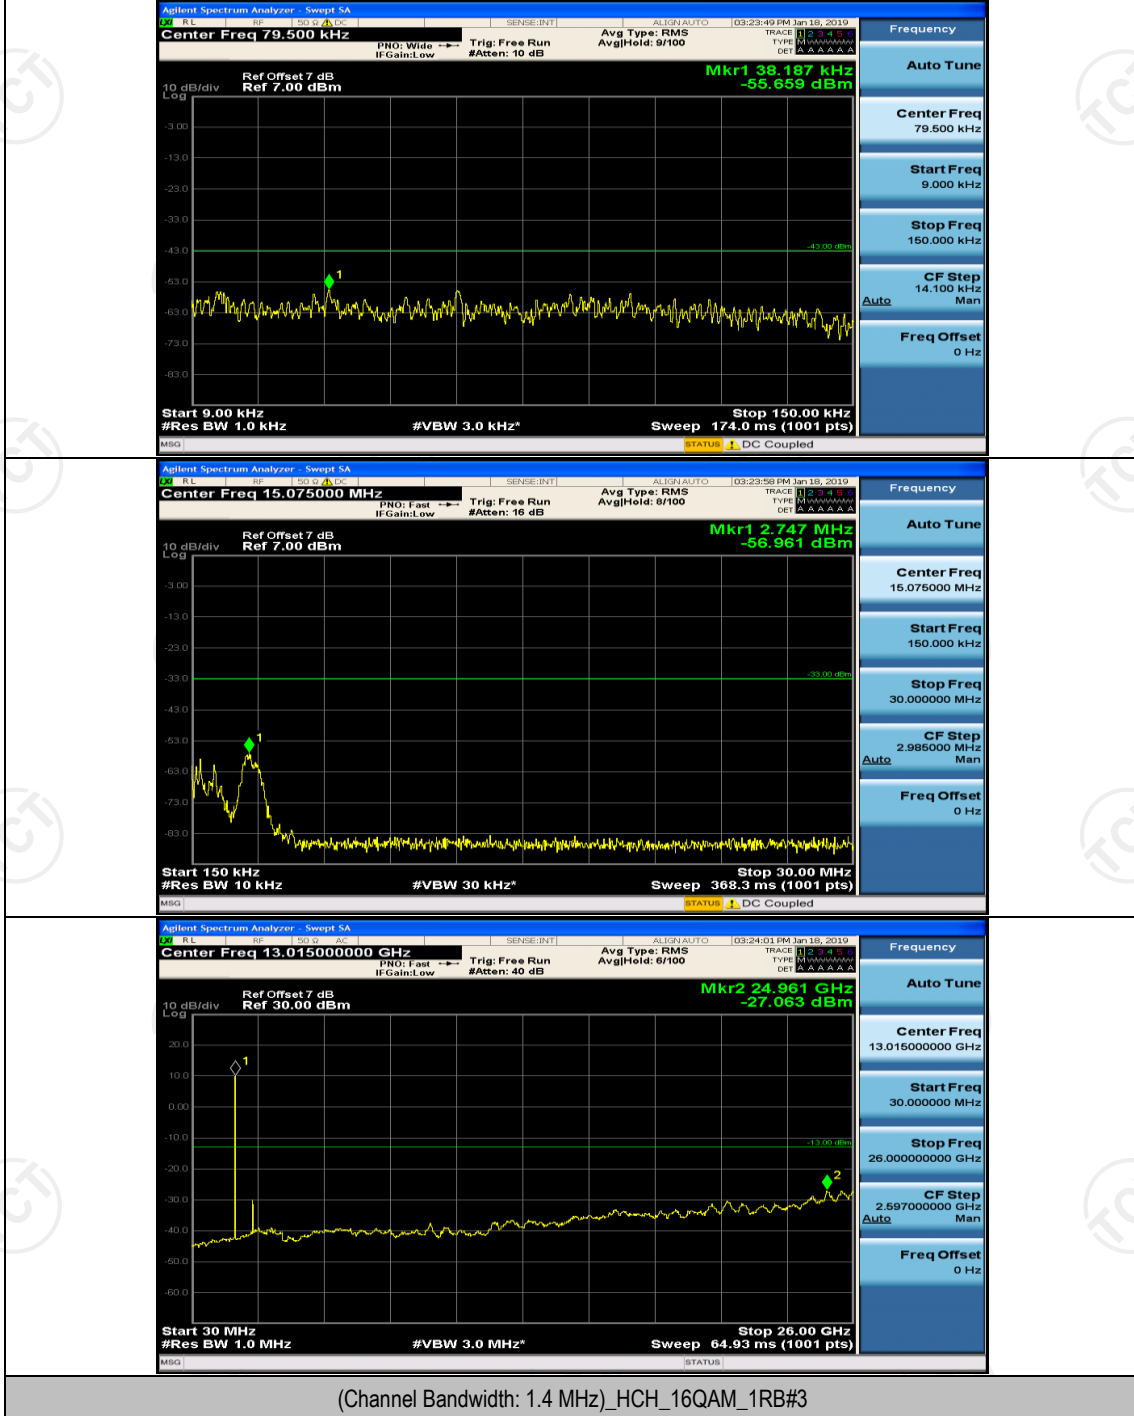

## Appendix E: Conducted Spurious Emission

### Test Graphs

Channel Bandwidth: 1.4 MHz

(Channel Bandwidth: 1.4 MHz)\_LCH\_QPSK\_1RB#5

(Channel Bandwidth: 1.4 MHz)\_MCH\_QPSK\_1RB#0

(Channel Bandwidth: 1.4 MHz)\_MCH\_QPSK\_1RB#3

(Channel Bandwidth: 1.4 MHz)\_HCH\_QPSK\_1RB#0

(Channel Bandwidth: 1.4 MHz)\_HCH\_QPSK\_1RB#3

(Channel Bandwidth: 1.4 MHz)\_LCH\_16QAM\_1RB#0

(Channel Bandwidth: 1.4 MHz)\_LCH\_16QAM\_1RB#3

(Channel Bandwidth: 1.4 MHz)\_MCH\_16QAM\_1RB#0

(Channel Bandwidth: 1.4 MHz)\_MCH\_16QAM\_1RB#3

(Channel Bandwidth: 1.4 MHz)\_HCH\_16QAM\_1RB#0

(Channel Bandwidth: 1.4 MHz)\_HCH\_16QAM\_1RB#3