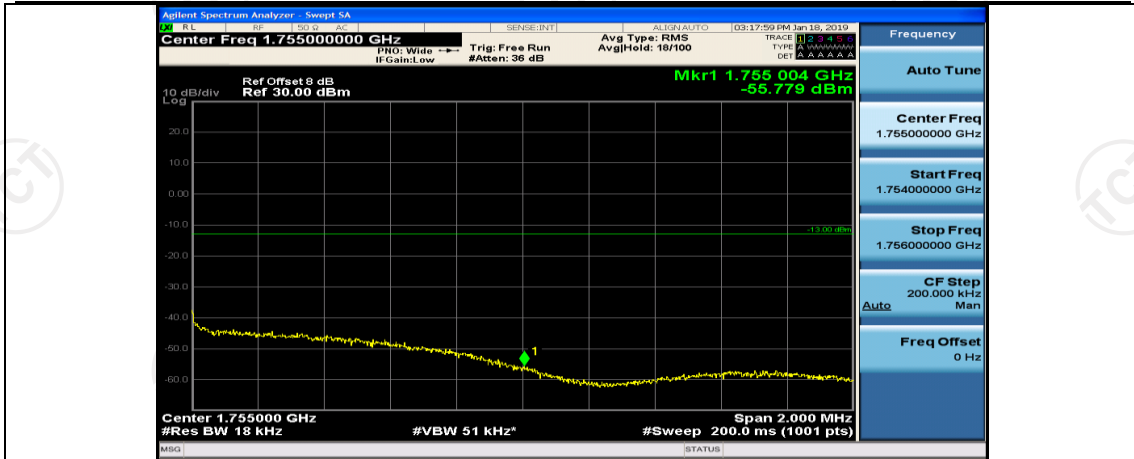

(Channel Bandwidth:20 MHz)_HCH_QPSK_1RB#0