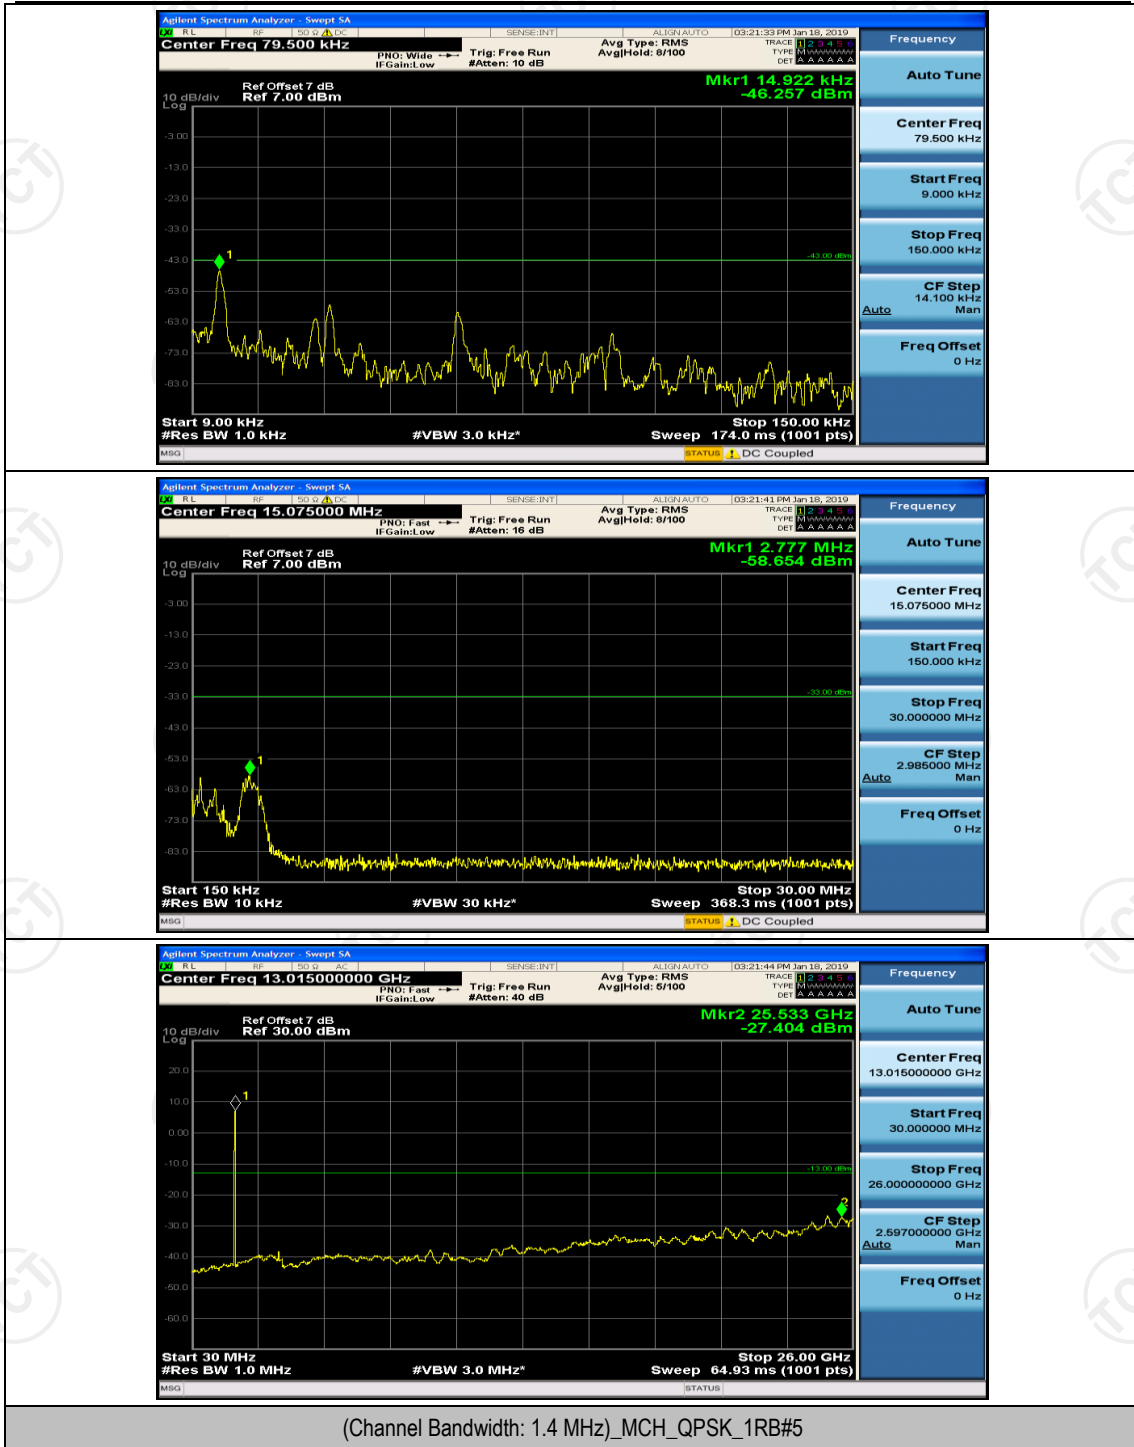

## Appendix E: Conducted Spurious Emission

### Test Graphs

Channel Bandwidth: 1.4 MHz

(Channel Bandwidth: 1.4 MHz)\_LCH\_QPSK\_1RB#5

(Channel Bandwidth: 1.4 MHz)\_MCH\_QPSK\_1RB#0

(Channel Bandwidth: 1.4 MHz)\_MCH\_QPSK\_1RB#3

(Channel Bandwidth: 1.4 MHz)\_HCH\_QPSK\_1RB#0