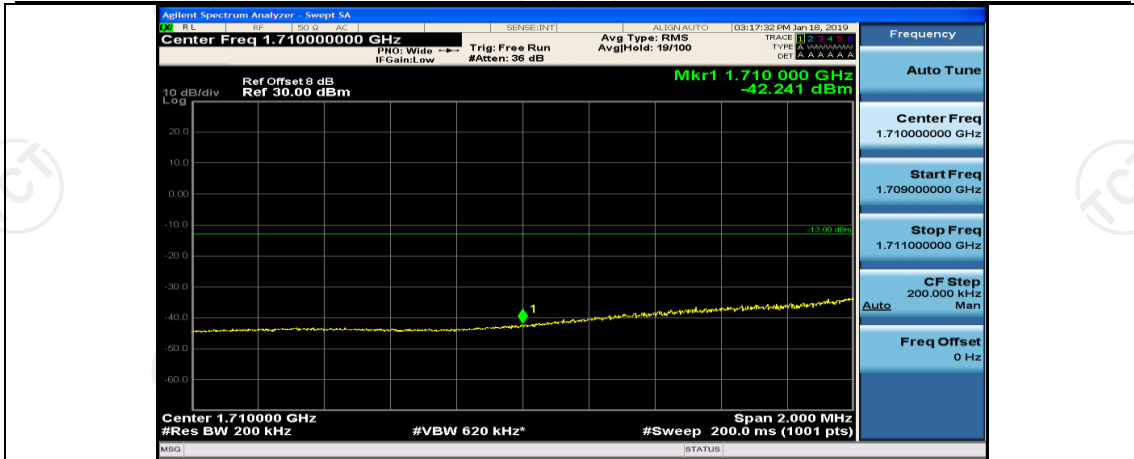

(Channel Bandwidth:20 MHz)\_LCH\_16QAM\_1RB#99

(Channel Bandwidth:20 MHz)\_LCH\_16QAM\_50RB#0

(Channel Bandwidth:20 MHz)\_LCH\_16QAM\_50RB#25

(Channel Bandwidth:20 MHz)\_LCH\_16QAM\_50RB#50

(Channel Bandwidth:20 MHz)\_LCH\_16QAM\_100RB#0