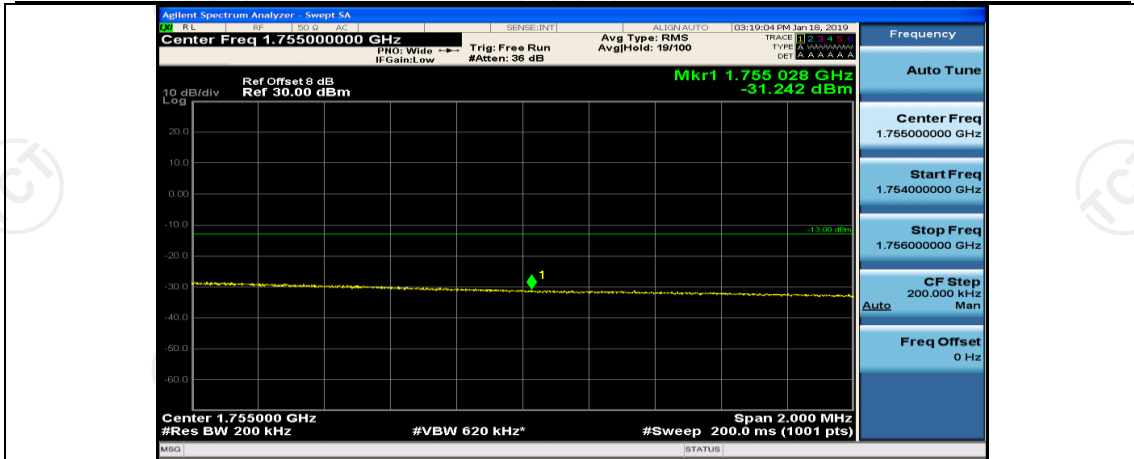

(Channel Bandwidth:20 MHz)\_HCH\_16QAM\_1RB#0

(Channel Bandwidth:20 MHz)\_HCH\_16QAM\_1RB#49

(Channel Bandwidth:20 MHz)\_HCH\_16QAM\_1RB#99

(Channel Bandwidth:20 MHz)\_HCH\_16QAM\_50RB#0

(Channel Bandwidth:20 MHz)\_HCH\_16QAM\_50RB#25

(Channel Bandwidth:20 MHz)\_HCH\_16QAM\_50RB#50

(Channel Bandwidth:20 MHz)\_HCH\_16QAM\_100RB#0