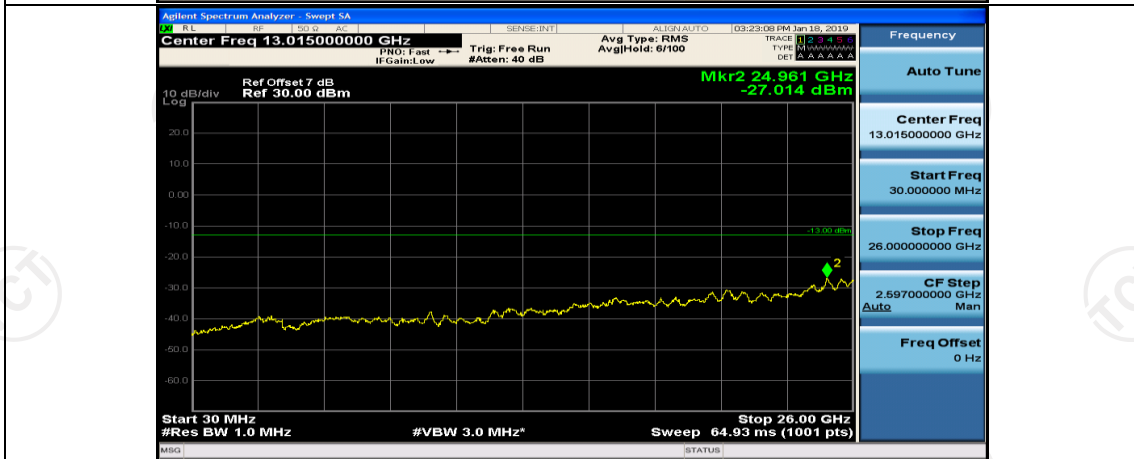

## Appendix E: Conducted Spurious Emission

### Test Graphs

Channel Bandwidth: 1.4 MHz

(Channel Bandwidth: 1.4 MHz)\_LCH\_QPSK\_1RB#5

(Channel Bandwidth: 1.4 MHz)\_MCH\_QPSK\_1RB#0

(Channel Bandwidth: 1.4 MHz)\_MCH\_QPSK\_1RB#3

(Channel Bandwidth: 1.4 MHz)\_HCH\_QPSK\_1RB#0