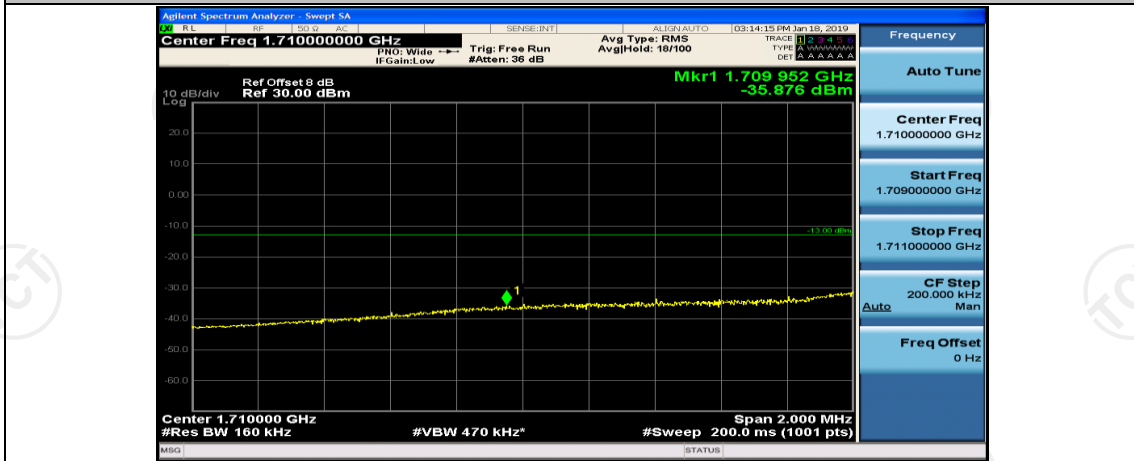

(Channel Bandwidth:15 MHz)\_LCH\_16QAM\_1RB#74

(Channel Bandwidth:15 MHz)\_LCH\_16QAM\_37RB#0

(Channel Bandwidth:15 MHz)\_LCH\_16QAM\_37RB#18

(Channel Bandwidth:15 MHz)\_LCH\_16QAM\_37RB#38

(Channel Bandwidth:15 MHz)\_LCH\_16QAM\_75RB#0