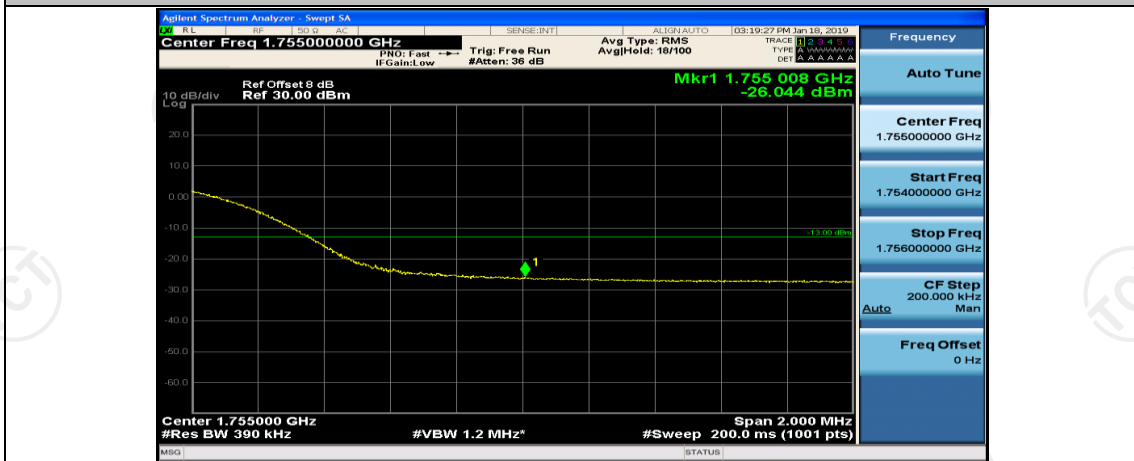

(Channel Bandwidth:20 MHz)_HCH_16QAM_100RB#0