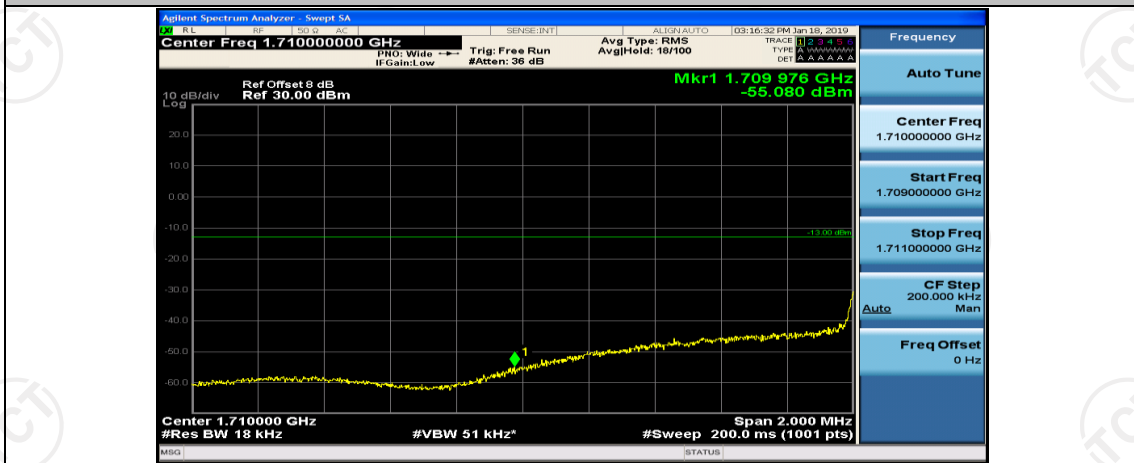

(Channel Bandwidth:15 MHz)\_HCH\_16QAM\_37RB#38

## Channel Bandwidth: 20 MHz

(Channel Bandwidth:20 MHz)\_LCH\_QPSK\_1RB#99

(Channel Bandwidth:20 MHz)\_LCH\_QPSK\_50RB#0

(Channel Bandwidth:20 MHz)\_LCH\_QPSK\_50RB#25

(Channel Bandwidth:20 MHz)\_LCH\_QPSK\_50RB#50