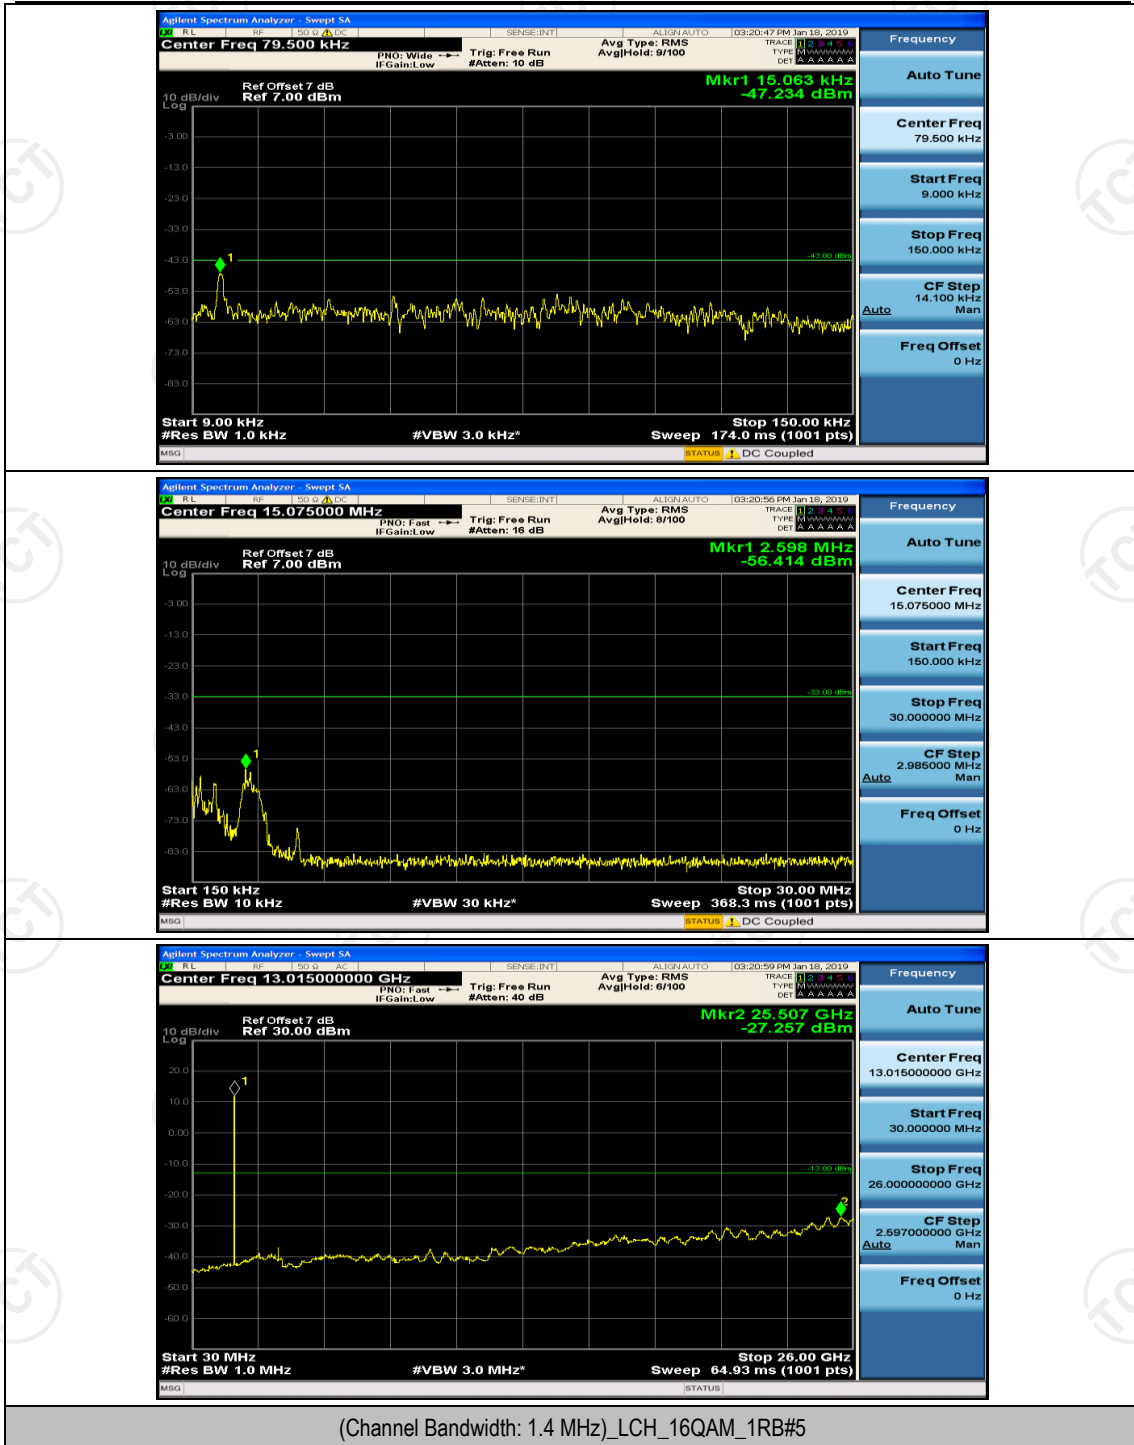

### Test Graphs

Channel Bandwidth: 1.4 MHz

(Channel Bandwidth: 1.4 MHz)\_LCH\_QPSK\_1RB#5

(Channel Bandwidth: 1.4 MHz)\_MCH\_QPSK\_1RB#0

(Channel Bandwidth: 1.4 MHz)\_MCH\_QPSK\_1RB#3

(Channel Bandwidth: 1.4 MHz)\_HCH\_QPSK\_1RB#0

(Channel Bandwidth: 1.4 MHz)\_HCH\_QPSK\_1RB#3

(Channel Bandwidth: 1.4 MHz)\_LCH\_16QAM\_1RB#0

(Channel Bandwidth: 1.4 MHz)\_LCH\_16QAM\_1RB#3

(Channel Bandwidth: 1.4 MHz)\_MCH\_16QAM\_1RB#0

(Channel Bandwidth: 1.4 MHz)\_MCH\_16QAM\_1RB#3

(Channel Bandwidth: 1.4 MHz)\_HCH\_16QAM\_1RB#0

(Channel Bandwidth: 1.4 MHz)\_HCH\_16QAM\_1RB#3