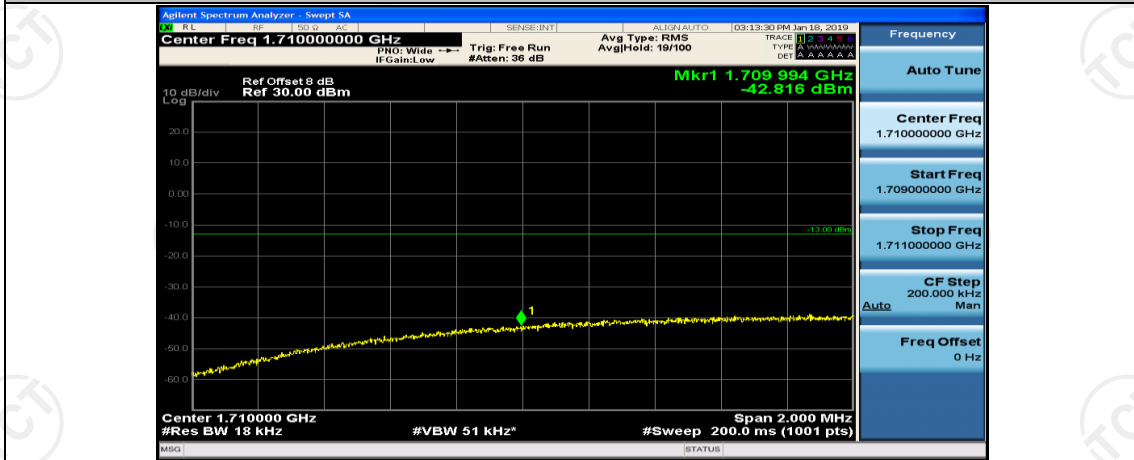

(Channel Bandwidth:15 MHz)\_HCH\_QPSK\_37RB#18

(Channel Bandwidth:15 MHz)\_HCH\_QPSK\_37RB#38

(Channel Bandwidth:15 MHz)\_HCH\_QPSK\_75RB#0

(Channel Bandwidth:15 MHz)\_LCH\_16QAM\_1RB#0

(Channel Bandwidth:15 MHz)\_LCH\_16QAM\_1RB#37

(Channel Bandwidth:15 MHz)\_LCH\_16QAM\_1RB#74

(Channel Bandwidth:15 MHz)\_LCH\_16QAM\_37RB#0

(Channel Bandwidth:15 MHz)\_LCH\_16QAM\_37RB#18

(Channel Bandwidth:15 MHz)\_LCH\_16QAM\_37RB#38

(Channel Bandwidth:15 MHz)\_LCH\_16QAM\_75RB#0