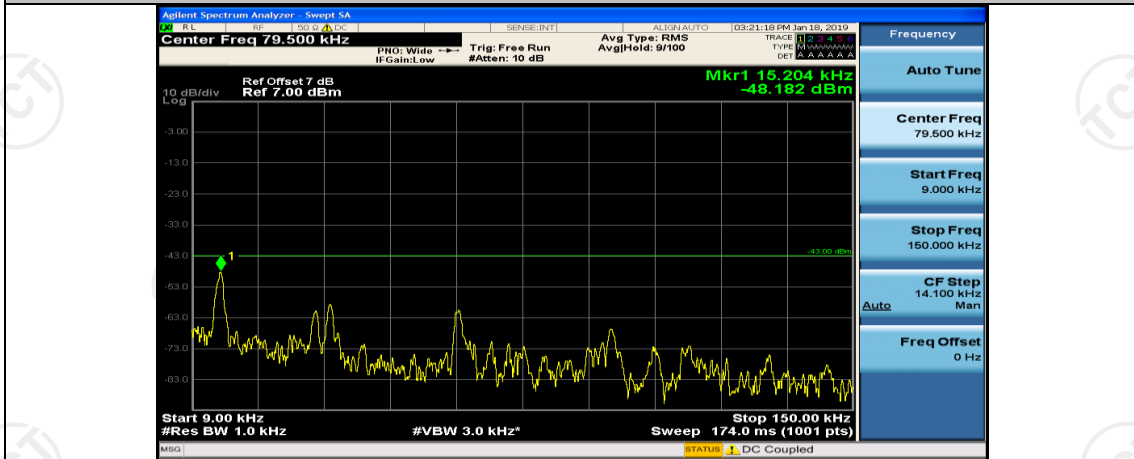

## Appendix E: Conducted Spurious Emission

### Test Graphs

Channel Bandwidth: 1.4 MHz

(Channel Bandwidth: 1.4 MHz)\_LCH\_QPSK\_1RB#5

(Channel Bandwidth: 1.4 MHz)\_MCH\_QPSK\_1RB#0

(Channel Bandwidth: 1.4 MHz)\_MCH\_QPSK\_1RB#3

(Channel Bandwidth: 1.4 MHz)\_HCH\_QPSK\_1RB#0