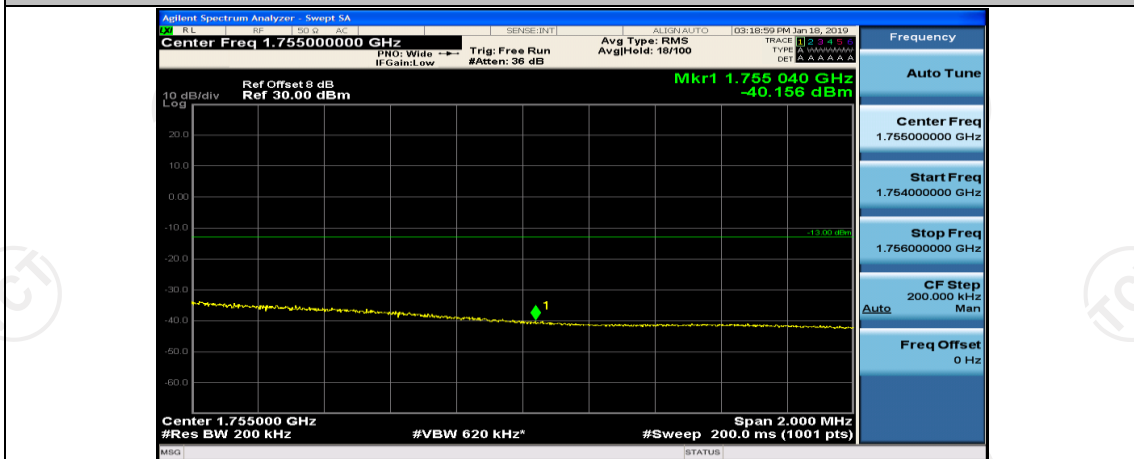

(Channel Bandwidth:20 MHz)\_HCH\_16QAM\_1RB#0

(Channel Bandwidth:20 MHz)\_HCH\_16QAM\_1RB#49

(Channel Bandwidth:20 MHz)\_HCH\_16QAM\_1RB#99

(Channel Bandwidth:20 MHz)\_HCH\_16QAM\_50RB#0

(Channel Bandwidth:20 MHz)\_HCH\_16QAM\_50RB#25