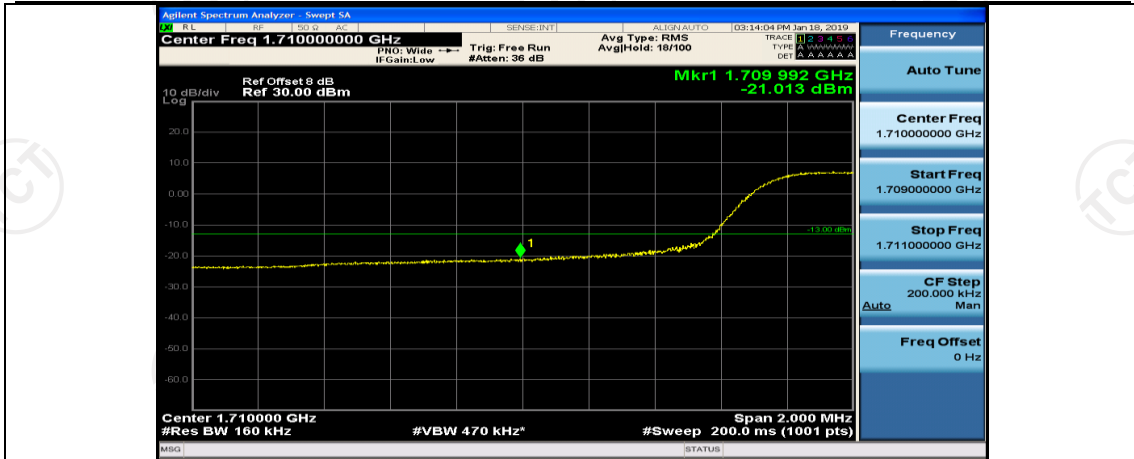

(Channel Bandwidth:15 MHz)_LCH_16QAM_37RB#0