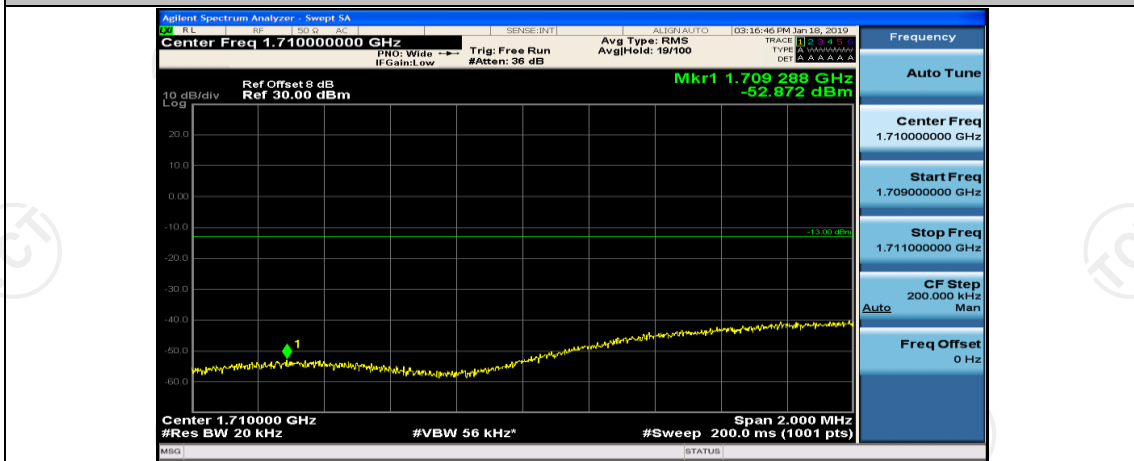

(Channel Bandwidth:20 MHz)\_HCH\_QPSK\_50RB#25

(Channel Bandwidth:20 MHz)\_HCH\_QPSK\_50RB#50

(Channel Bandwidth:20 MHz)\_HCH\_QPSK\_100RB#0

(Channel Bandwidth:20 MHz)\_LCH\_16QAM\_1RB#0

(Channel Bandwidth:20 MHz)\_LCH\_16QAM\_1RB#49