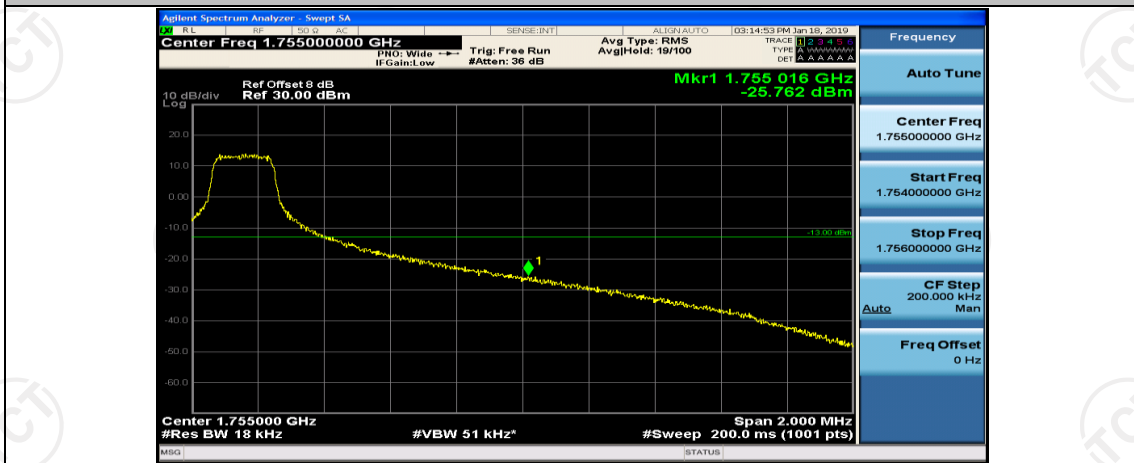

(Channel Bandwidth:15 MHz)\_LCH\_QPSK\_75RB#0

(Channel Bandwidth:15 MHz)\_HCH\_QPSK\_1RB#0

(Channel Bandwidth:15 MHz)\_HCH\_QPSK\_1RB#37

(Channel Bandwidth:15 MHz)\_HCH\_QPSK\_1RB#74

(Channel Bandwidth:15 MHz)\_HCH\_QPSK\_37RB#0