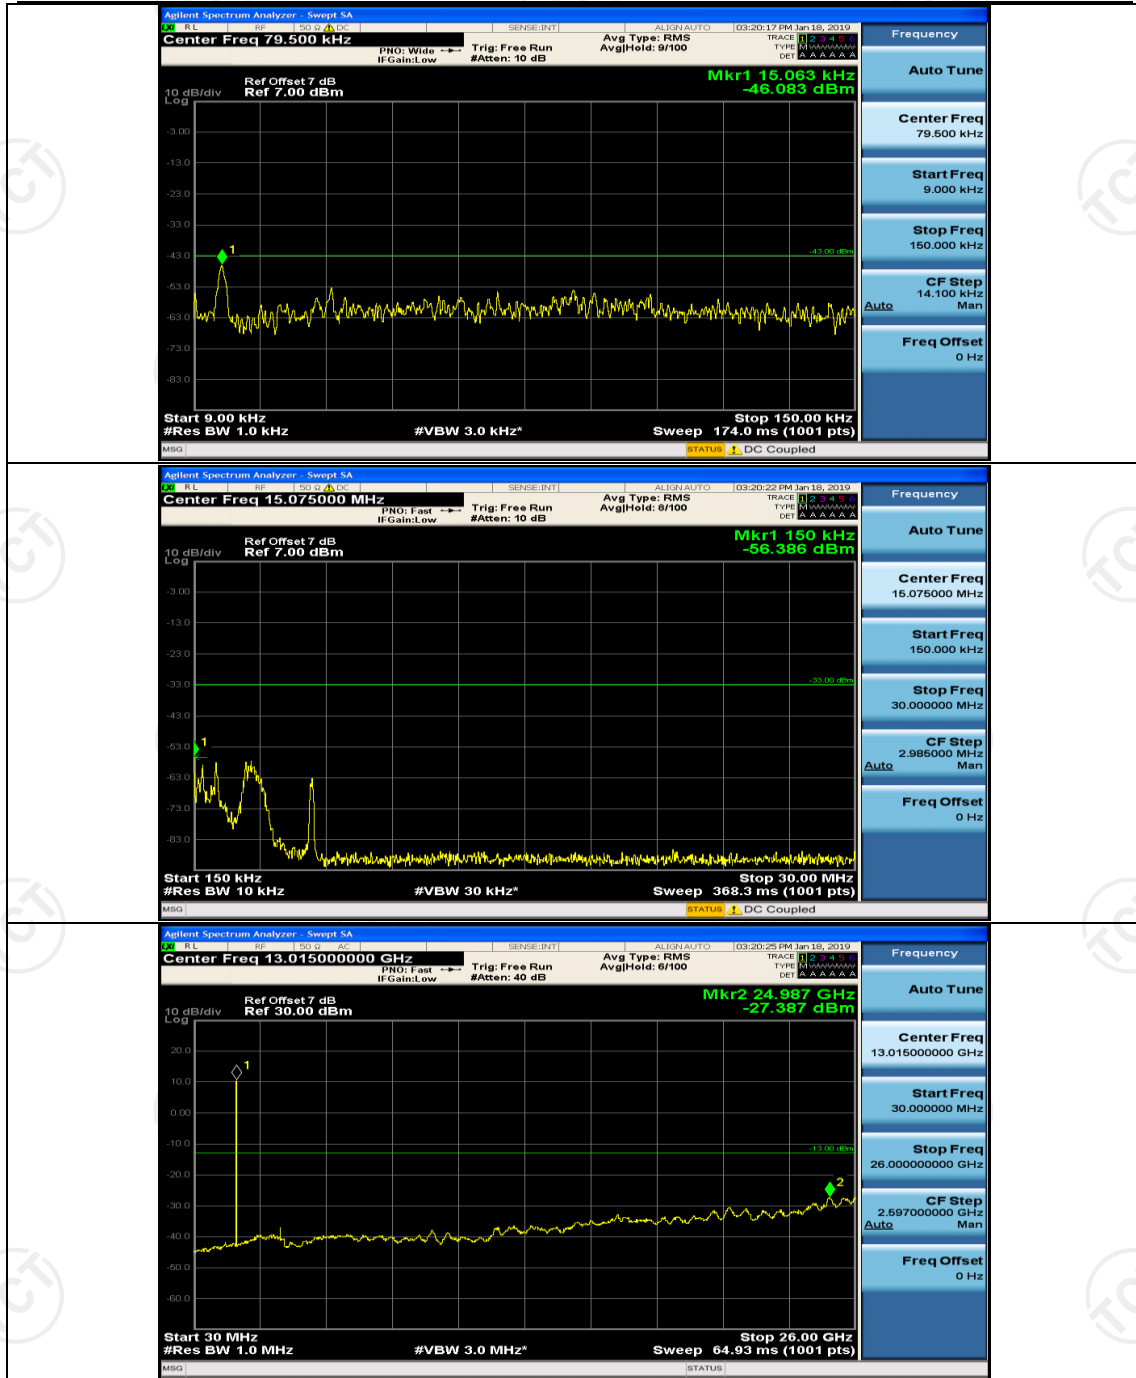

(Channel Bandwidth:20 MHz)\_HCH\_16QAM\_50RB#50

(Channel Bandwidth:20 MHz)\_HCH\_16QAM\_100RB#0

## Appendix E: Conducted Spurious Emission

### Test Graphs

Channel Bandwidth: 1.4 MHz

(Channel Bandwidth: 1.4 MHz)\_LCH\_QPSK\_1RB#5

(Channel Bandwidth: 1.4 MHz)\_MCH\_QPSK\_1RB#0

(Channel Bandwidth: 1.4 MHz)\_MCH\_QPSK\_1RB#3

(Channel Bandwidth: 1.4 MHz)\_HCH\_QPSK\_1RB#0