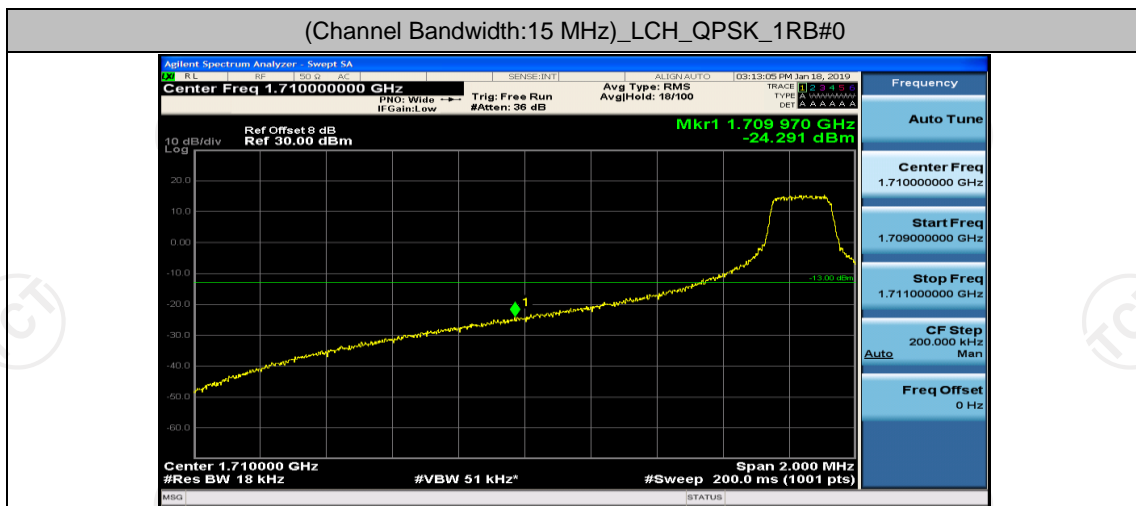

## Channel Bandwidth: 15 MHz

(Channel Bandwidth:15 MHz)\_LCH\_QPSK\_1RB#74

(Channel Bandwidth:15 MHz)\_LCH\_QPSK\_37RB#0

(Channel Bandwidth:15 MHz)\_LCH\_QPSK\_37RB#18

(Channel Bandwidth:15 MHz)\_LCH\_QPSK\_37RB#38