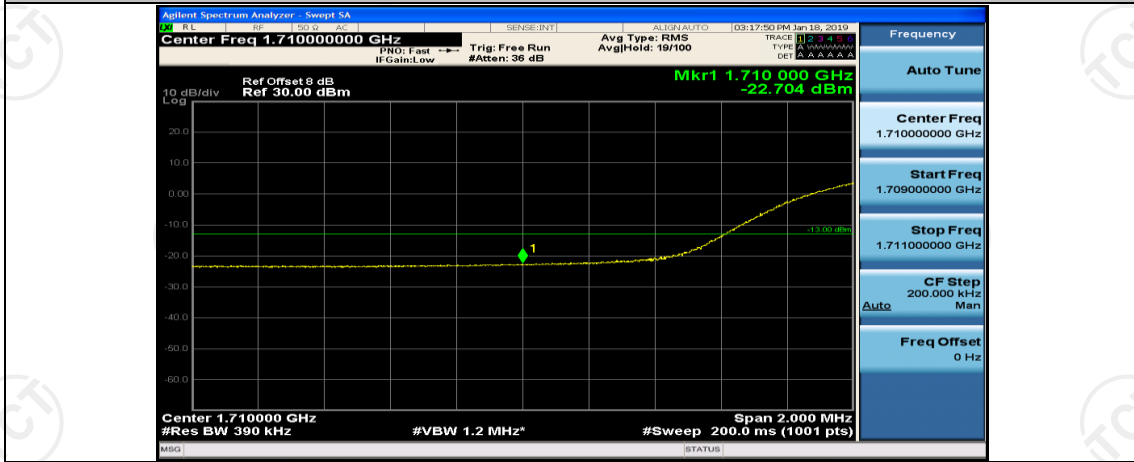

(Channel Bandwidth:20 MHz)\_LCH\_16QAM\_1RB#99

(Channel Bandwidth:20 MHz)\_LCH\_16QAM\_50RB#0

(Channel Bandwidth:20 MHz)\_LCH\_16QAM\_50RB#25

(Channel Bandwidth:20 MHz)\_LCH\_16QAM\_50RB#50

(Channel Bandwidth:20 MHz)\_LCH\_16QAM\_100RB#0