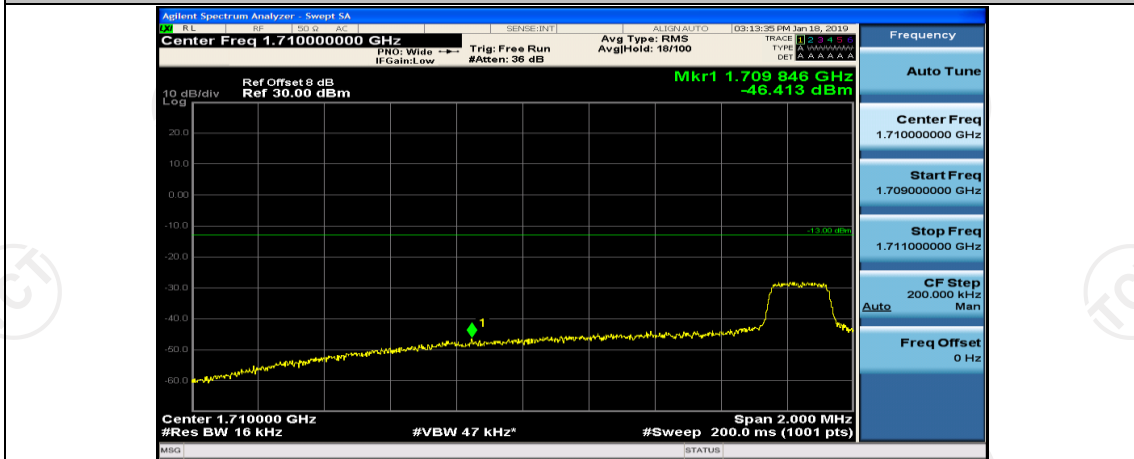

(Channel Bandwidth:15 MHz)_LCH_16QAM_1RB#74