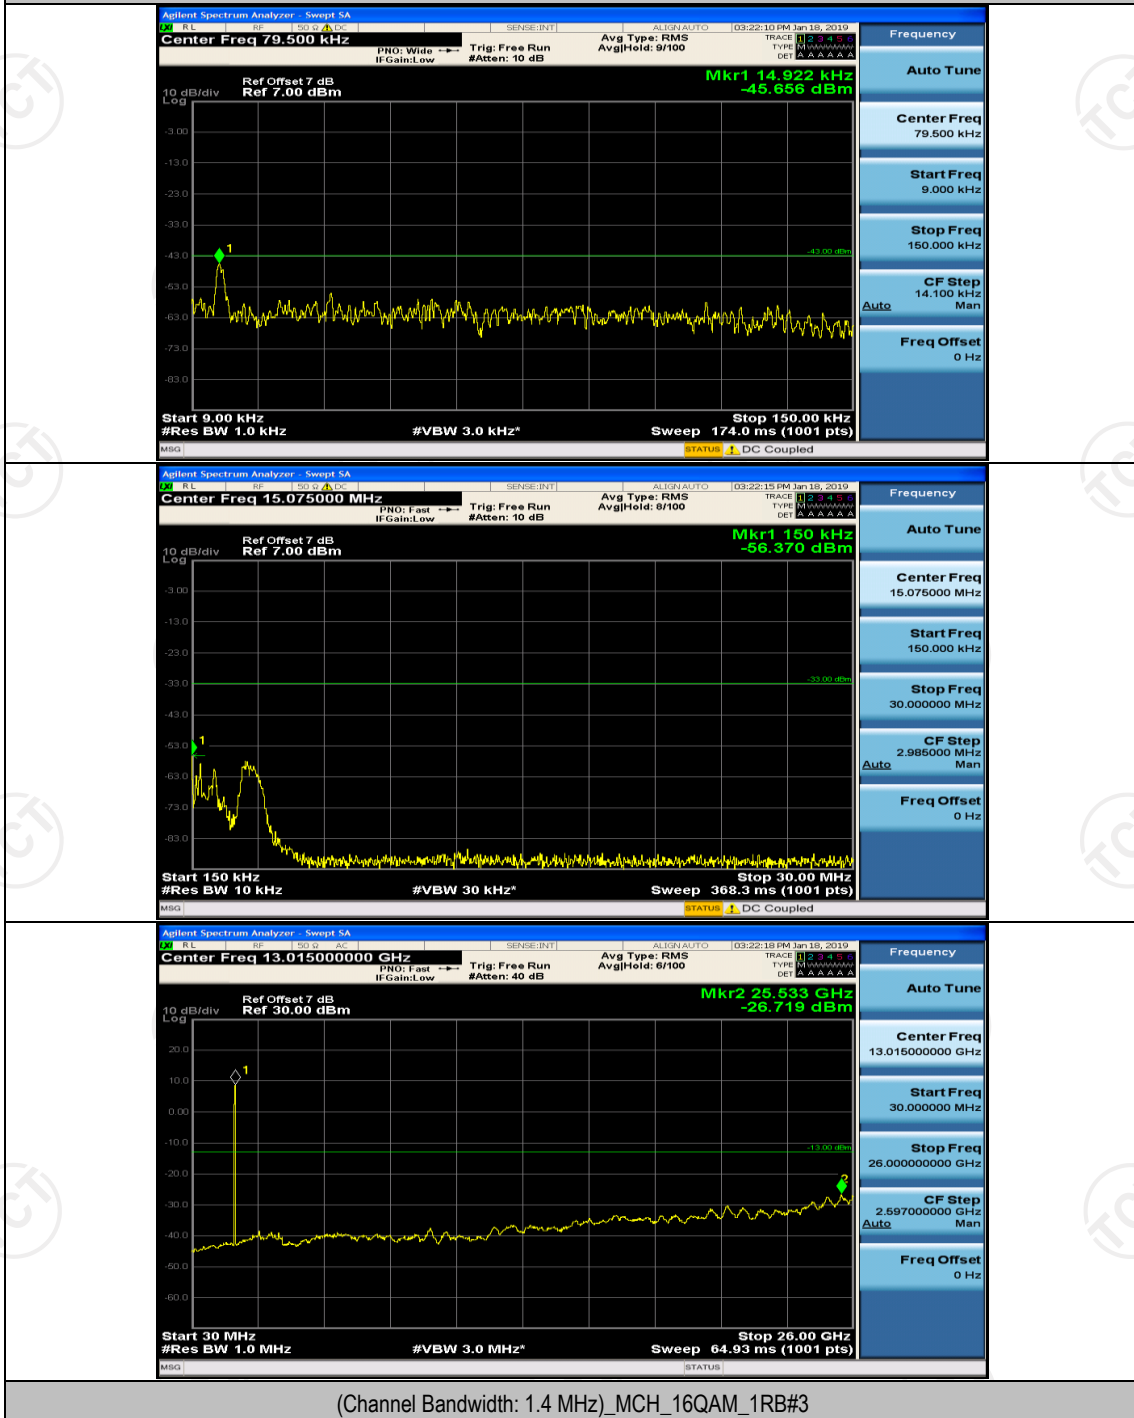

## Appendix E: Conducted Spurious Emission

### Test Graphs

Channel Bandwidth: 1.4 MHz

(Channel Bandwidth: 1.4 MHz)\_LCH\_QPSK\_1RB#5

(Channel Bandwidth: 1.4 MHz)\_MCH\_QPSK\_1RB#0

(Channel Bandwidth: 1.4 MHz)\_MCH\_QPSK\_1RB#3

(Channel Bandwidth: 1.4 MHz)\_HCH\_QPSK\_1RB#0

(Channel Bandwidth: 1.4 MHz)\_HCH\_QPSK\_1RB#3

(Channel Bandwidth: 1.4 MHz)\_LCH\_16QAM\_1RB#0

(Channel Bandwidth: 1.4 MHz)\_LCH\_16QAM\_1RB#3

(Channel Bandwidth: 1.4 MHz)\_MCH\_16QAM\_1RB#0

(Channel Bandwidth: 1.4 MHz)\_MCH\_16QAM\_1RB#3

(Channel Bandwidth: 1.4 MHz)\_HCH\_16QAM\_1RB#0

(Channel Bandwidth: 1.4 MHz)\_HCH\_16QAM\_1RB#3