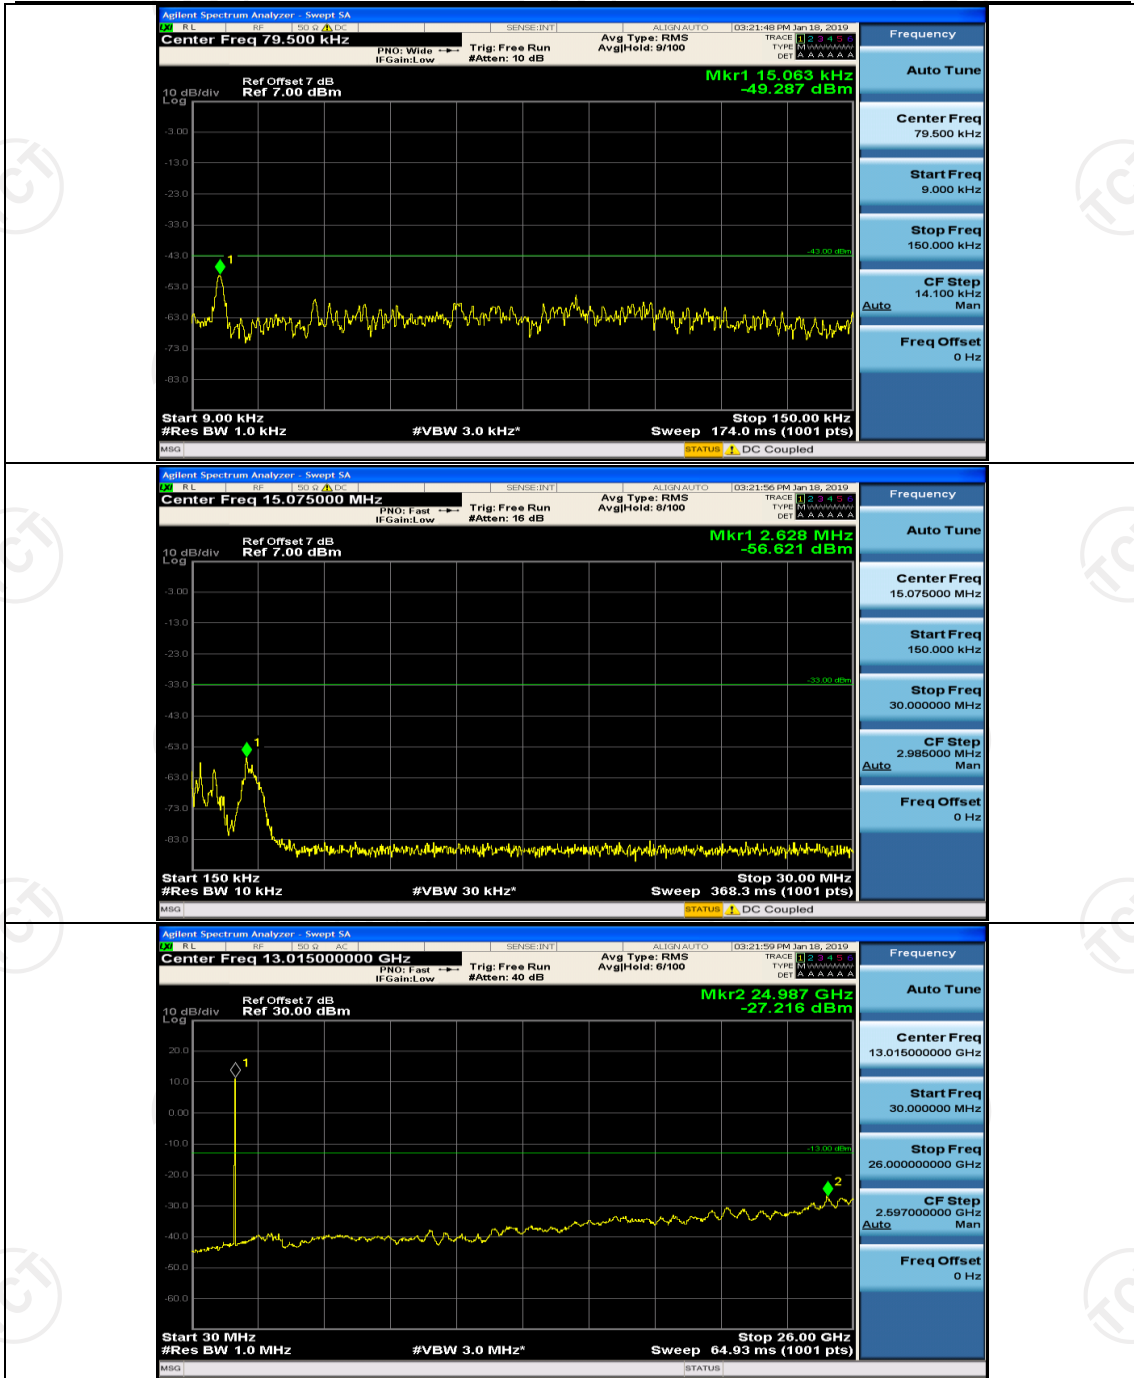

## Appendix E: Conducted Spurious Emission

### Test Graphs

Channel Bandwidth: 1.4 MHz

(Channel Bandwidth: 1.4 MHz)\_LCH\_QPSK\_1RB#5

(Channel Bandwidth: 1.4 MHz)\_MCH\_QPSK\_1RB#0

(Channel Bandwidth: 1.4 MHz)\_MCH\_QPSK\_1RB#3

(Channel Bandwidth: 1.4 MHz)\_HCH\_QPSK\_1RB#0