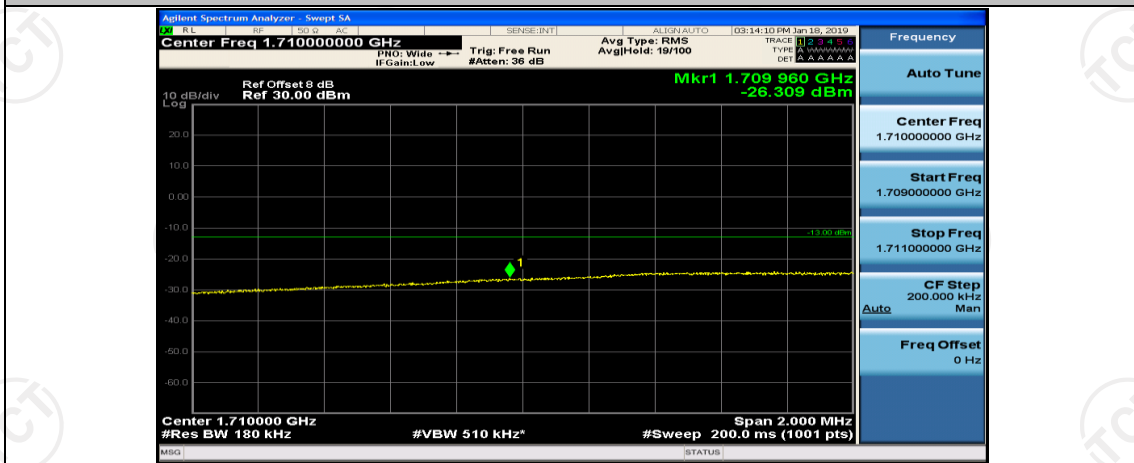

(Channel Bandwidth:15 MHz)\_HCH\_QPSK\_37RB#18

(Channel Bandwidth:15 MHz)\_HCH\_QPSK\_37RB#38

(Channel Bandwidth:15 MHz)\_HCH\_QPSK\_75RB#0

(Channel Bandwidth:15 MHz)\_LCH\_16QAM\_1RB#0

(Channel Bandwidth:15 MHz)\_LCH\_16QAM\_1RB#37

(Channel Bandwidth:15 MHz)\_LCH\_16QAM\_1RB#74

(Channel Bandwidth:15 MHz)\_LCH\_16QAM\_37RB#0

(Channel Bandwidth:15 MHz)\_LCH\_16QAM\_37RB#18

(Channel Bandwidth:15 MHz)\_LCH\_16QAM\_37RB#38

(Channel Bandwidth:15 MHz)\_LCH\_16QAM\_75RB#0