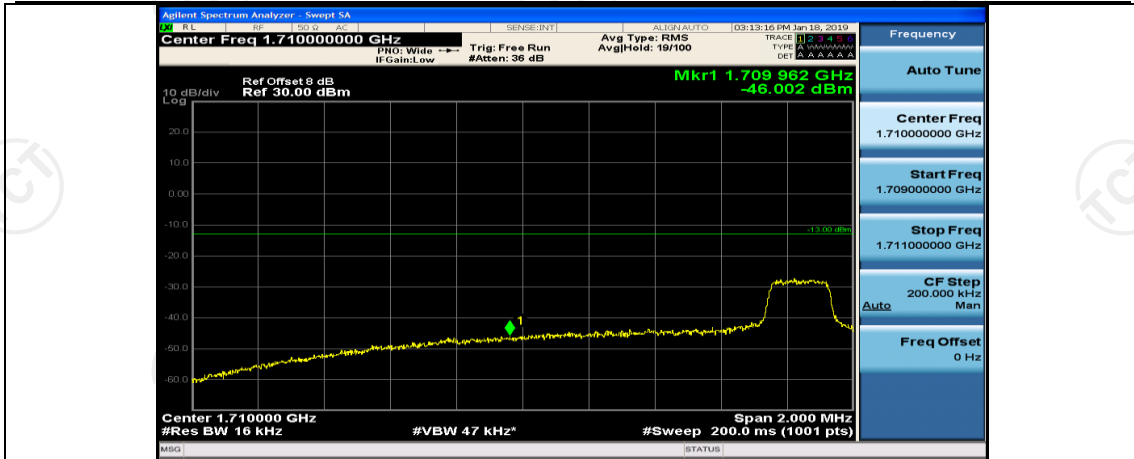

## Channel Bandwidth: 15 MHz

(Channel Bandwidth:15 MHz)\_LCH\_QPSK\_1RB#74

(Channel Bandwidth:15 MHz)\_LCH\_QPSK\_37RB#0

(Channel Bandwidth:15 MHz)\_LCH\_QPSK\_37RB#18

(Channel Bandwidth:15 MHz)\_LCH\_QPSK\_37RB#38

(Channel Bandwidth:15 MHz)\_LCH\_QPSK\_75RB#0

(Channel Bandwidth:15 MHz)\_HCH\_QPSK\_1RB#0

(Channel Bandwidth:15 MHz)\_HCH\_QPSK\_1RB#37

(Channel Bandwidth:15 MHz)\_HCH\_QPSK\_1RB#74

(Channel Bandwidth:15 MHz)\_HCH\_QPSK\_37RB#0