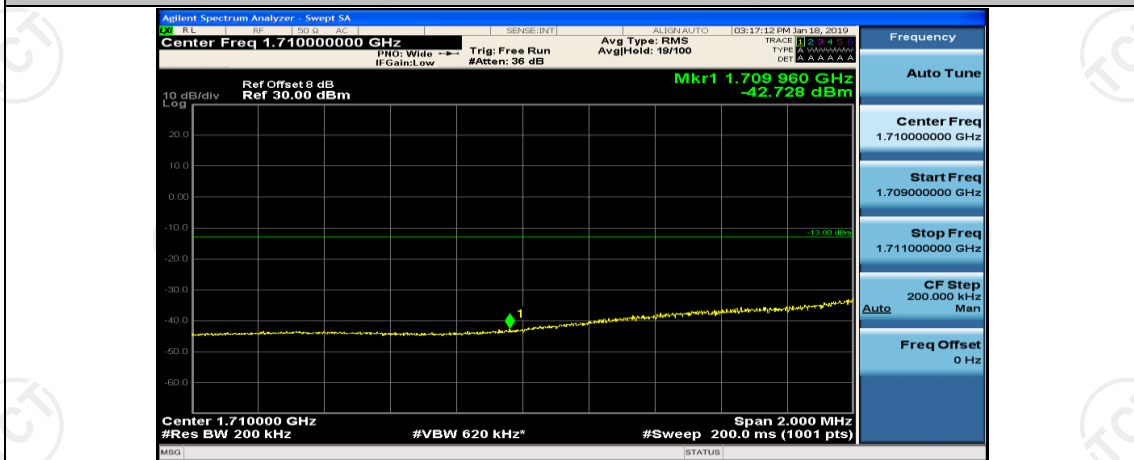

## Channel Bandwidth: 20 MHz

(Channel Bandwidth:20 MHz)\_LCH\_QPSK\_1RB#99

(Channel Bandwidth:20 MHz)\_LCH\_QPSK\_50RB#0

(Channel Bandwidth:20 MHz)\_LCH\_QPSK\_50RB#25

(Channel Bandwidth:20 MHz)\_LCH\_QPSK\_50RB#50