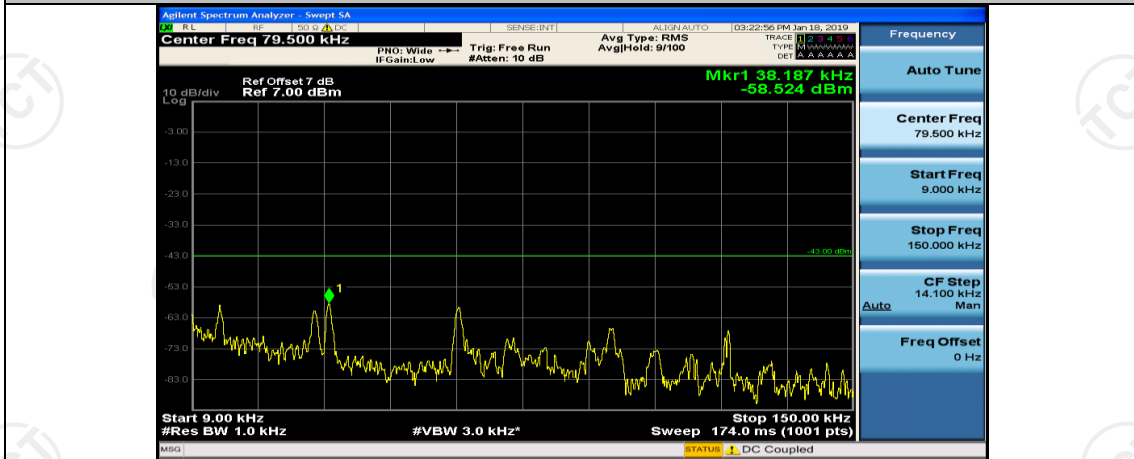

## Appendix E: Conducted Spurious Emission

### Test Graphs

Channel Bandwidth: 1.4 MHz

(Channel Bandwidth: 1.4 MHz)\_LCH\_QPSK\_1RB#5

(Channel Bandwidth: 1.4 MHz)\_MCH\_QPSK\_1RB#0

(Channel Bandwidth: 1.4 MHz)\_MCH\_QPSK\_1RB#3

(Channel Bandwidth: 1.4 MHz)\_HCH\_QPSK\_1RB#0