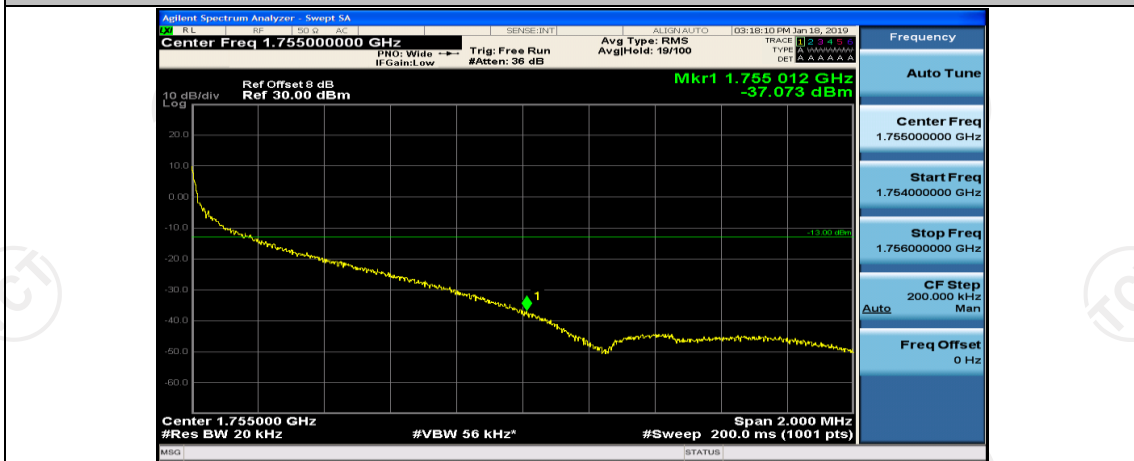

(Channel Bandwidth:20 MHz)\_LCH\_QPSK\_100RB#0

(Channel Bandwidth:20 MHz)\_HCH\_QPSK\_1RB#0

(Channel Bandwidth:20 MHz)\_HCH\_QPSK\_1RB#49

(Channel Bandwidth:20 MHz)\_HCH\_QPSK\_1RB#99

(Channel Bandwidth:20 MHz)\_HCH\_QPSK\_50RB#0