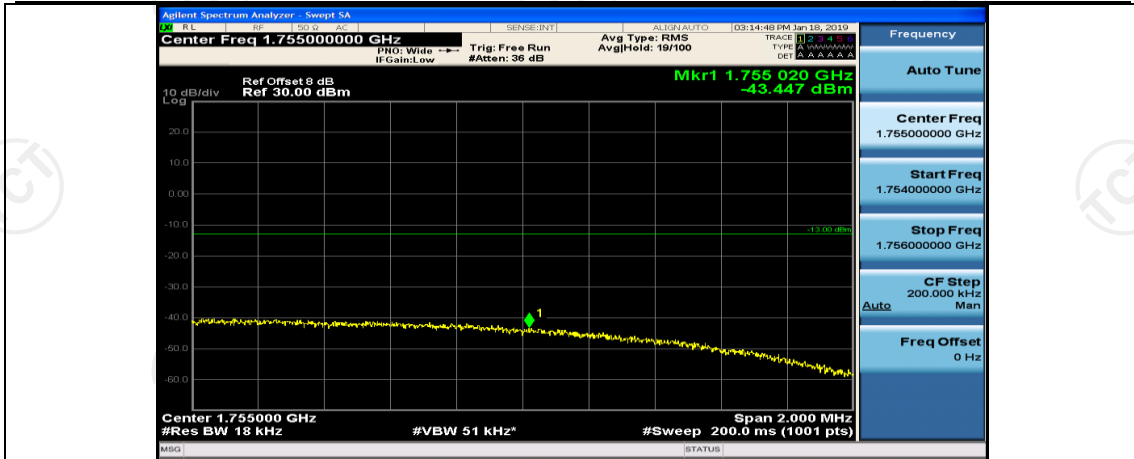

## Channel Bandwidth: 15 MHz

(Channel Bandwidth:15 MHz)\_LCH\_QPSK\_1RB#74

(Channel Bandwidth:15 MHz)\_LCH\_QPSK\_37RB#0

(Channel Bandwidth:15 MHz)\_LCH\_QPSK\_37RB#18

(Channel Bandwidth:15 MHz)\_LCH\_QPSK\_37RB#38

(Channel Bandwidth:15 MHz)\_LCH\_QPSK\_75RB#0

(Channel Bandwidth:15 MHz)\_HCH\_QPSK\_1RB#0

(Channel Bandwidth:15 MHz)\_HCH\_QPSK\_1RB#37

(Channel Bandwidth:15 MHz)\_HCH\_QPSK\_1RB#74

(Channel Bandwidth:15 MHz)\_HCH\_QPSK\_37RB#0