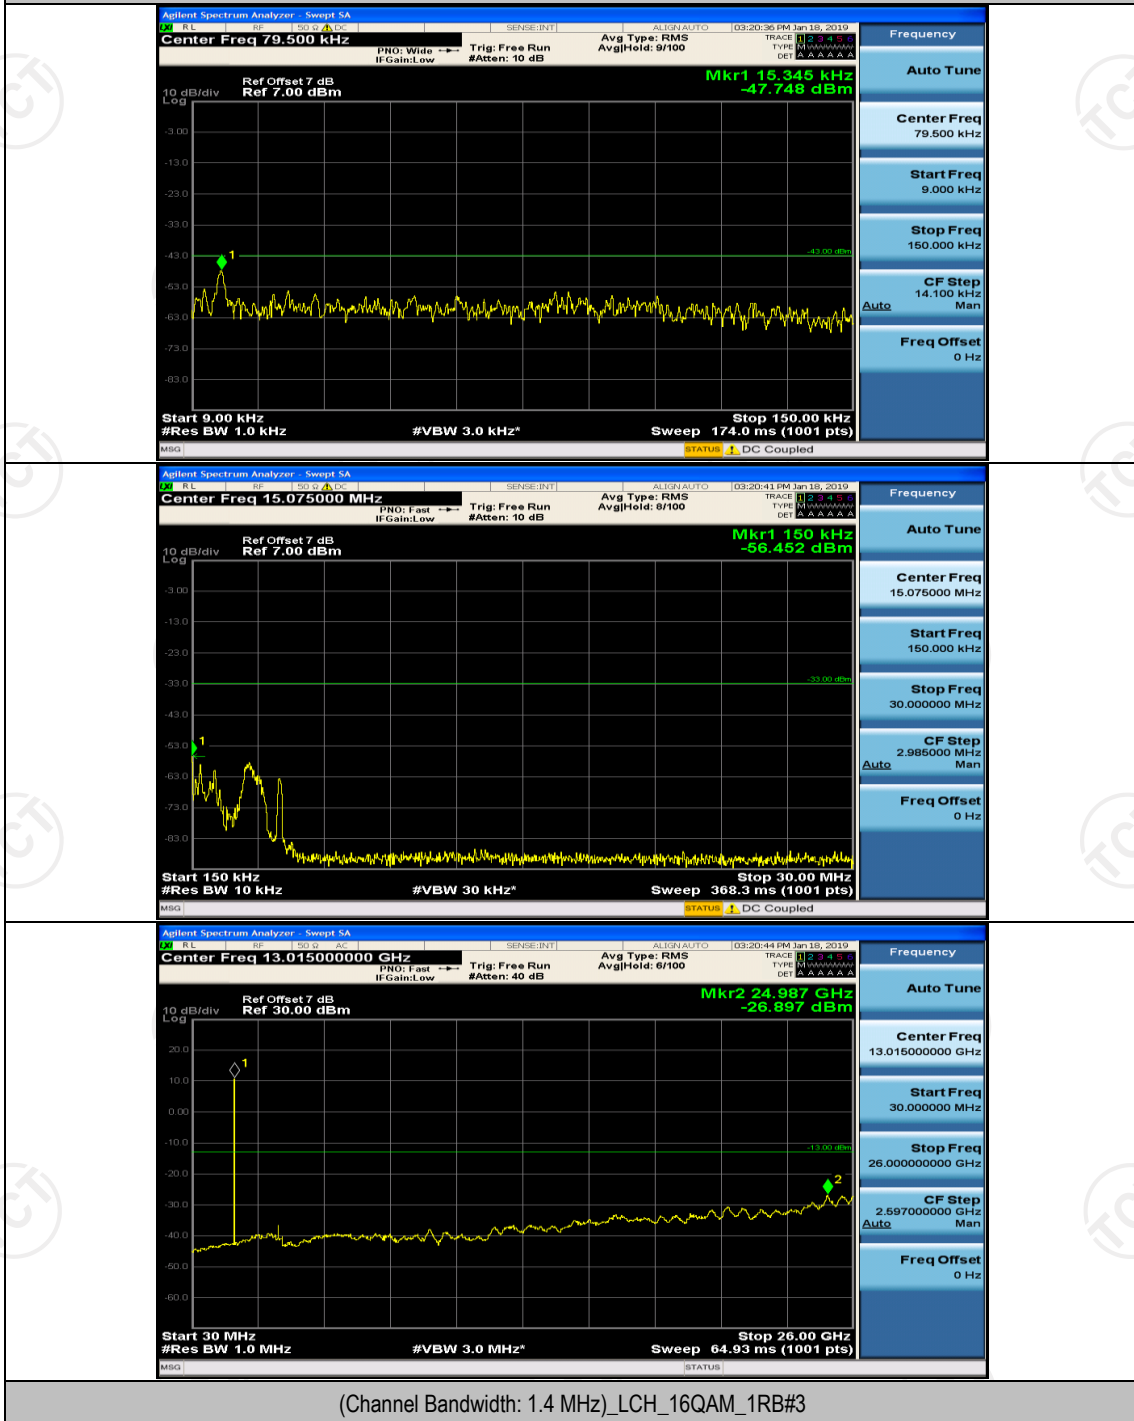

## Appendix E: Conducted Spurious Emission

### Test Graphs

Channel Bandwidth: 1.4 MHz

(Channel Bandwidth: 1.4 MHz)\_LCH\_QPSK\_1RB#5

(Channel Bandwidth: 1.4 MHz)\_MCH\_QPSK\_1RB#0

(Channel Bandwidth: 1.4 MHz)\_MCH\_QPSK\_1RB#3

(Channel Bandwidth: 1.4 MHz)\_HCH\_QPSK\_1RB#0

(Channel Bandwidth: 1.4 MHz)\_HCH\_QPSK\_1RB#3

(Channel Bandwidth: 1.4 MHz)\_LCH\_16QAM\_1RB#0

(Channel Bandwidth: 1.4 MHz)\_LCH\_16QAM\_1RB#3

(Channel Bandwidth: 1.4 MHz)\_MCH\_16QAM\_1RB#0

(Channel Bandwidth: 1.4 MHz)\_MCH\_16QAM\_1RB#3