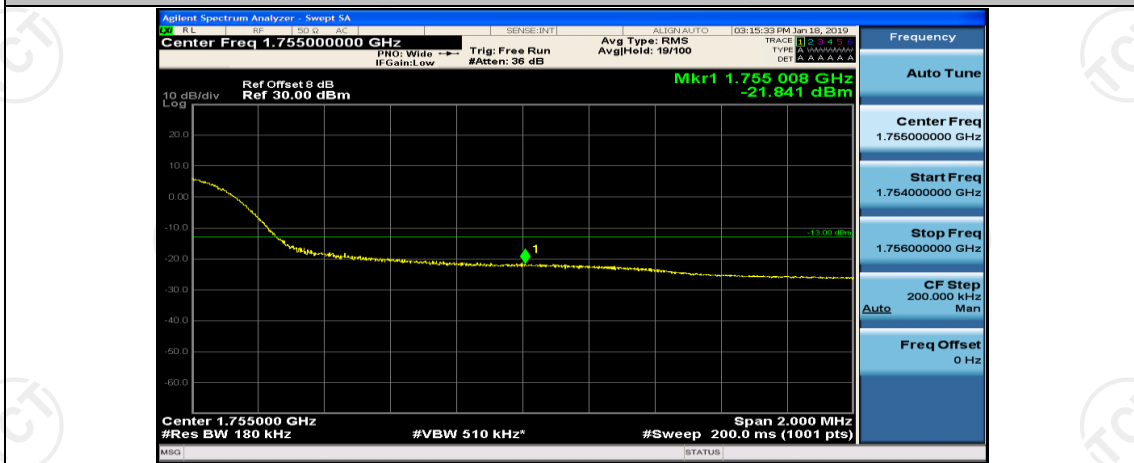

(Channel Bandwidth:15 MHz)\_LCH\_QPSK\_75RB#0

(Channel Bandwidth:15 MHz)\_HCH\_QPSK\_1RB#0

(Channel Bandwidth:15 MHz)\_HCH\_QPSK\_1RB#37

(Channel Bandwidth:15 MHz)\_HCH\_QPSK\_1RB#74

(Channel Bandwidth:15 MHz)\_HCH\_QPSK\_37RB#0

(Channel Bandwidth:15 MHz)\_HCH\_QPSK\_37RB#18

(Channel Bandwidth:15 MHz)\_HCH\_QPSK\_37RB#38

(Channel Bandwidth:15 MHz)\_HCH\_QPSK\_75RB#0

(Channel Bandwidth:15 MHz)\_LCH\_16QAM\_1RB#0

(Channel Bandwidth:15 MHz)\_LCH\_16QAM\_1RB#37