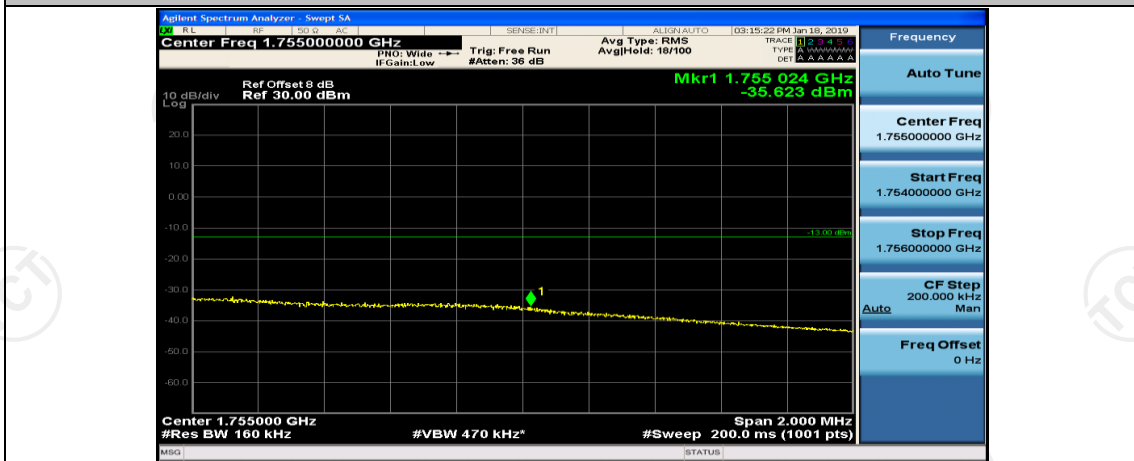

(Channel Bandwidth:15 MHz)\_LCH\_QPSK\_75RB#0

(Channel Bandwidth:15 MHz)\_HCH\_QPSK\_1RB#0

(Channel Bandwidth:15 MHz)\_HCH\_QPSK\_1RB#37

(Channel Bandwidth:15 MHz)\_HCH\_QPSK\_1RB#74

(Channel Bandwidth:15 MHz)\_HCH\_QPSK\_37RB#0