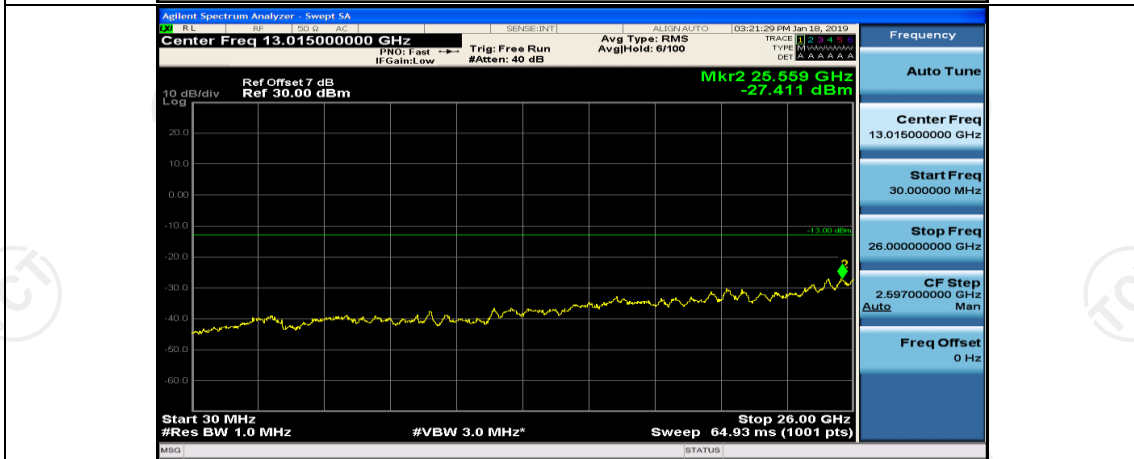

## Appendix E: Conducted Spurious Emission

### Test Graphs

Channel Bandwidth: 1.4 MHz

(Channel Bandwidth: 1.4 MHz)\_LCH\_QPSK\_1RB#5

(Channel Bandwidth: 1.4 MHz)\_MCH\_QPSK\_1RB#0

(Channel Bandwidth: 1.4 MHz)\_MCH\_QPSK\_1RB#3

(Channel Bandwidth: 1.4 MHz)\_HCH\_QPSK\_1RB#0