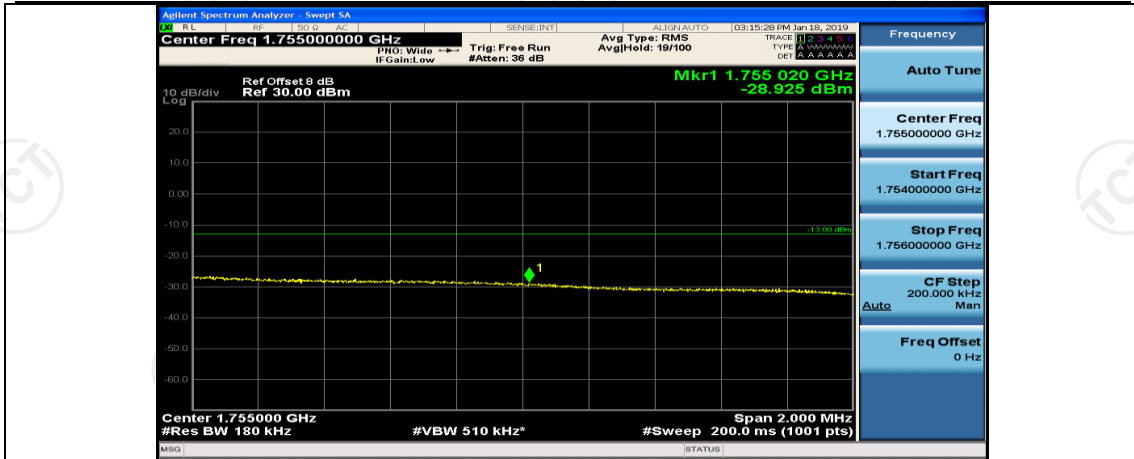

## Channel Bandwidth: 15 MHz

(Channel Bandwidth:15 MHz)\_LCH\_QPSK\_1RB#74

(Channel Bandwidth:15 MHz)\_LCH\_QPSK\_37RB#0

(Channel Bandwidth:15 MHz)\_LCH\_QPSK\_37RB#18

(Channel Bandwidth:15 MHz)\_LCH\_QPSK\_37RB#38

(Channel Bandwidth:15 MHz)\_LCH\_QPSK\_75RB#0

(Channel Bandwidth:15 MHz)\_HCH\_QPSK\_1RB#0

(Channel Bandwidth:15 MHz)\_HCH\_QPSK\_1RB#37

(Channel Bandwidth:15 MHz)\_HCH\_QPSK\_1RB#74

(Channel Bandwidth:15 MHz)\_HCH\_QPSK\_37RB#0

(Channel Bandwidth:15 MHz)\_HCH\_QPSK\_37RB#18

(Channel Bandwidth:15 MHz)\_HCH\_QPSK\_37RB#38

(Channel Bandwidth:15 MHz)\_HCH\_QPSK\_75RB#0

(Channel Bandwidth:15 MHz)\_LCH\_16QAM\_1RB#0

(Channel Bandwidth:15 MHz)\_LCH\_16QAM\_1RB#37