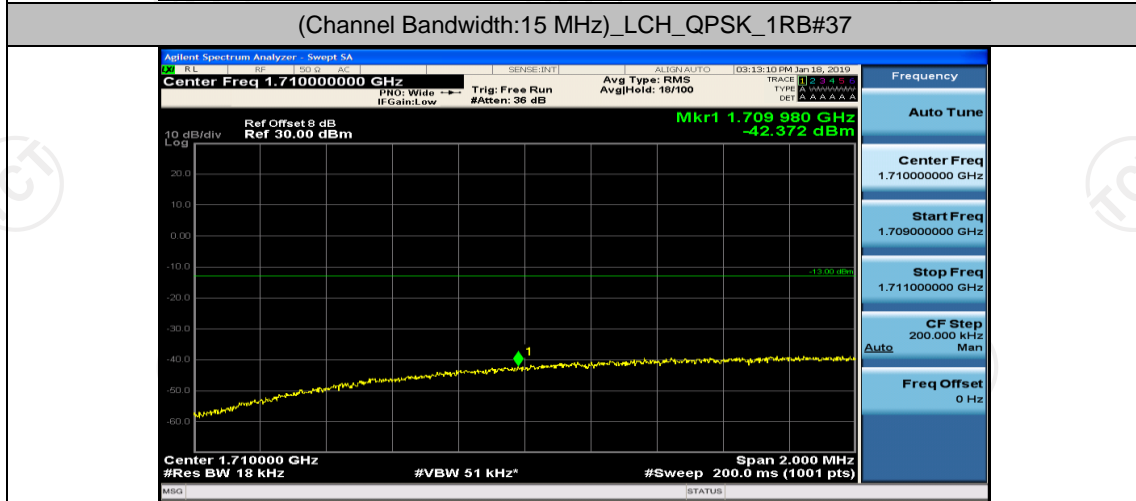

## Channel Bandwidth: 15 MHz

(Channel Bandwidth:15 MHz)\_LCH\_QPSK\_1RB#74

(Channel Bandwidth:15 MHz)\_LCH\_QPSK\_37RB#0

(Channel Bandwidth:15 MHz)\_LCH\_QPSK\_37RB#18

(Channel Bandwidth:15 MHz)\_LCH\_QPSK\_37RB#38