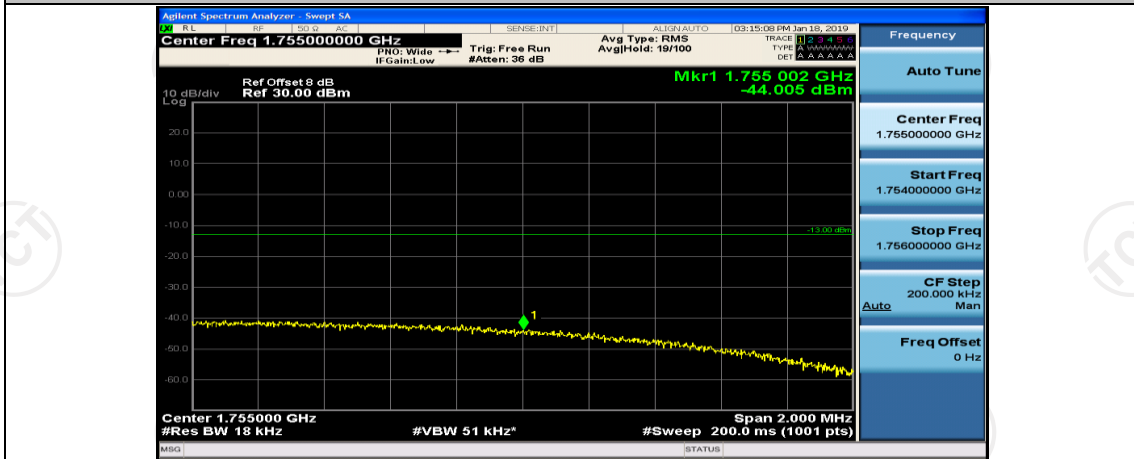

(Channel Bandwidth:15 MHz)_HCH_16QAM_1RB#37