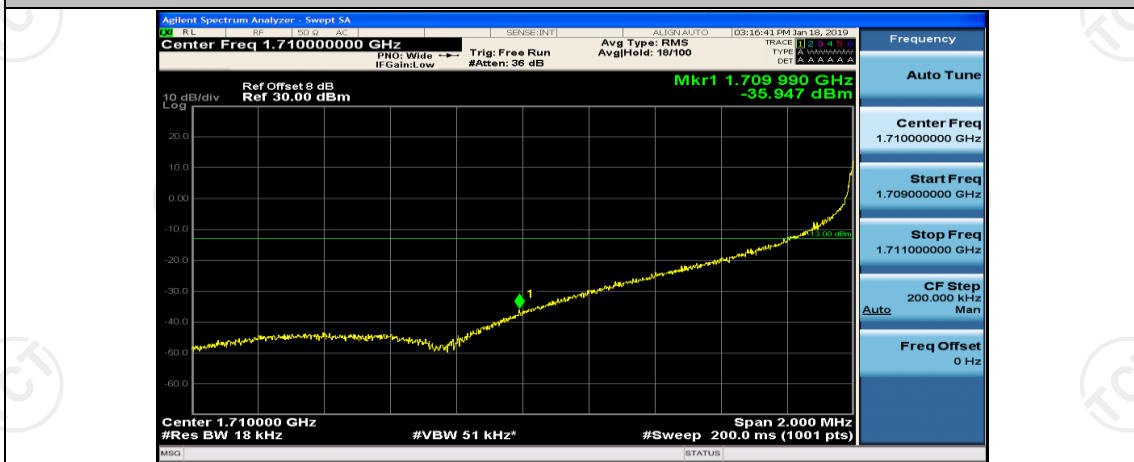

(Channel Bandwidth:20 MHz)\_HCH\_QPSK\_50RB#25

(Channel Bandwidth:20 MHz)\_HCH\_QPSK\_50RB#50

(Channel Bandwidth:20 MHz)\_HCH\_QPSK\_100RB#0

(Channel Bandwidth:20 MHz)\_LCH\_16QAM\_1RB#0

(Channel Bandwidth:20 MHz)\_LCH\_16QAM\_1RB#49