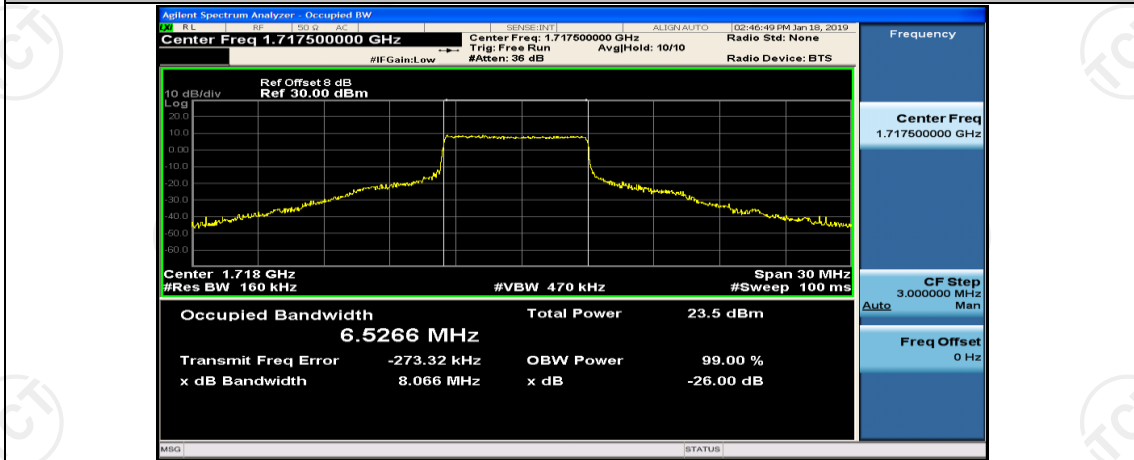

(Channel Bandwidth:15 MHz)_HCH_QPSK_37RB#38

(Channel Bandwidth:15 MHz)_HCH_QPSK_75RB#0

(Channel Bandwidth:15 MHz)_LCH_16QAM_37RB#18

(Channel Bandwidth:15 MHz)_LCH_16QAM_37RB#38

(Channel Bandwidth:15 MHz)_LCH_16QAM_75RB#0