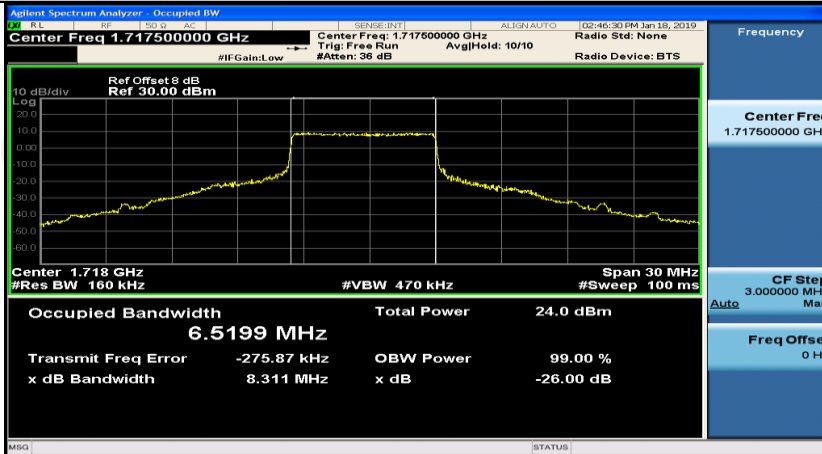

Channel Bandwidth: 10 MHz_HCH_16QAM_1RB#25

Channel Bandwidth: 10 MHz_HCH_16QAM_1RB#49

Channel Bandwidth: 10 MHz_HCH_16QAM_25RB#0

Channel Bandwidth: 15 MHz

(Channel Bandwidth:15 MHz)_LCH_QPSK_37RB#0

(Channel Bandwidth:15 MHz)_LCH_QPSK_37RB#18

(Channel Bandwidth:15 MHz)_LCH_QPSK_37RB#38

(Channel Bandwidth:15 MHz)_MCH_QPSK_37RB#0

(Channel Bandwidth:15 MHz)_MCH_QPSK_37RB#18

(Channel Bandwidth:15 MHz)_MCH_QPSK_37RB#38

(Channel Bandwidth:15 MHz)_MCH_QPSK_75RB#0