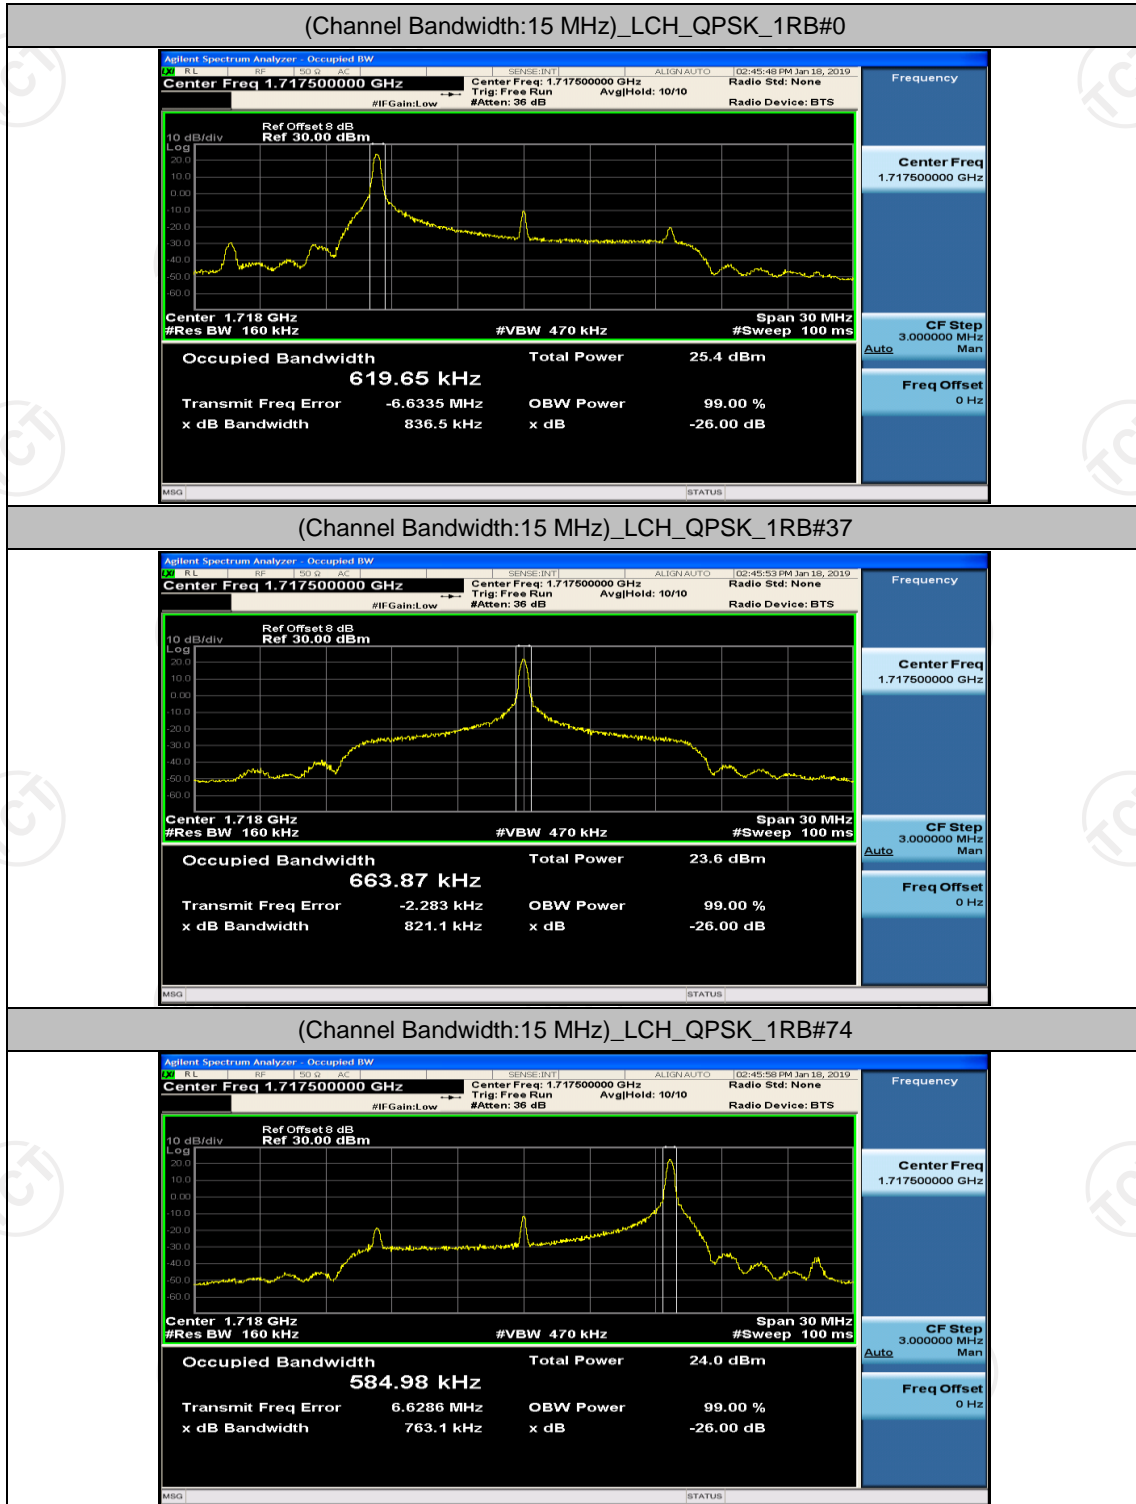

Channel Bandwidth: 10 MHz_HCH_16QAM_1RB#25

Channel Bandwidth: 10 MHz_HCH_16QAM_1RB#49

Channel Bandwidth: 10 MHz_HCH_16QAM_25RB#0

Channel Bandwidth: 15 MHz

(Channel Bandwidth:15 MHz)_LCH_QPSK_37RB#0

(Channel Bandwidth:15 MHz)_LCH_QPSK_37RB#18

(Channel Bandwidth:15 MHz)_LCH_QPSK_37RB#38

(Channel Bandwidth:15 MHz)_MCH_QPSK_37RB#0

(Channel Bandwidth:15 MHz)_MCH_QPSK_37RB#18

(Channel Bandwidth:15 MHz)_MCH_QPSK_37RB#38

(Channel Bandwidth:15 MHz)_MCH_QPSK_75RB#0