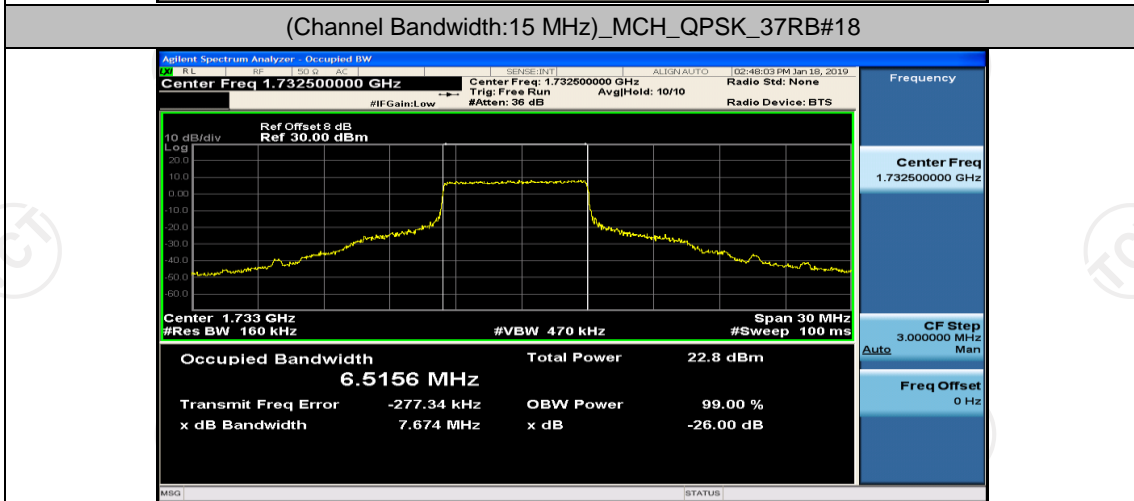

(Channel Bandwidth:15 MHz)_LCH_QPSK_37RB#38

(Channel Bandwidth:15 MHz)_MCH_QPSK_37RB#0

(Channel Bandwidth:15 MHz)_MCH_QPSK_37RB#18

(Channel Bandwidth:15 MHz)_MCH_QPSK_37RB#38

(Channel Bandwidth:15 MHz)_MCH_QPSK_75RB#0