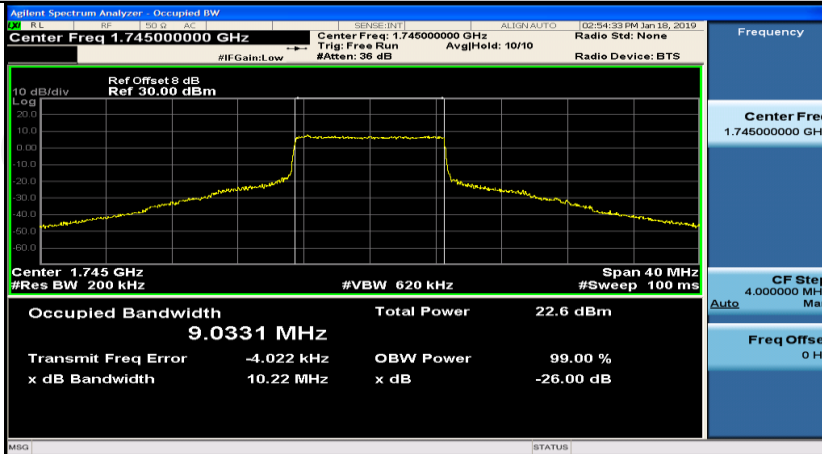

(Channel Bandwidth:20 MHz)_HCH_16QAM_50RB#25

(Channel Bandwidth:20 MHz)_HCH_16QAM_50RB#50