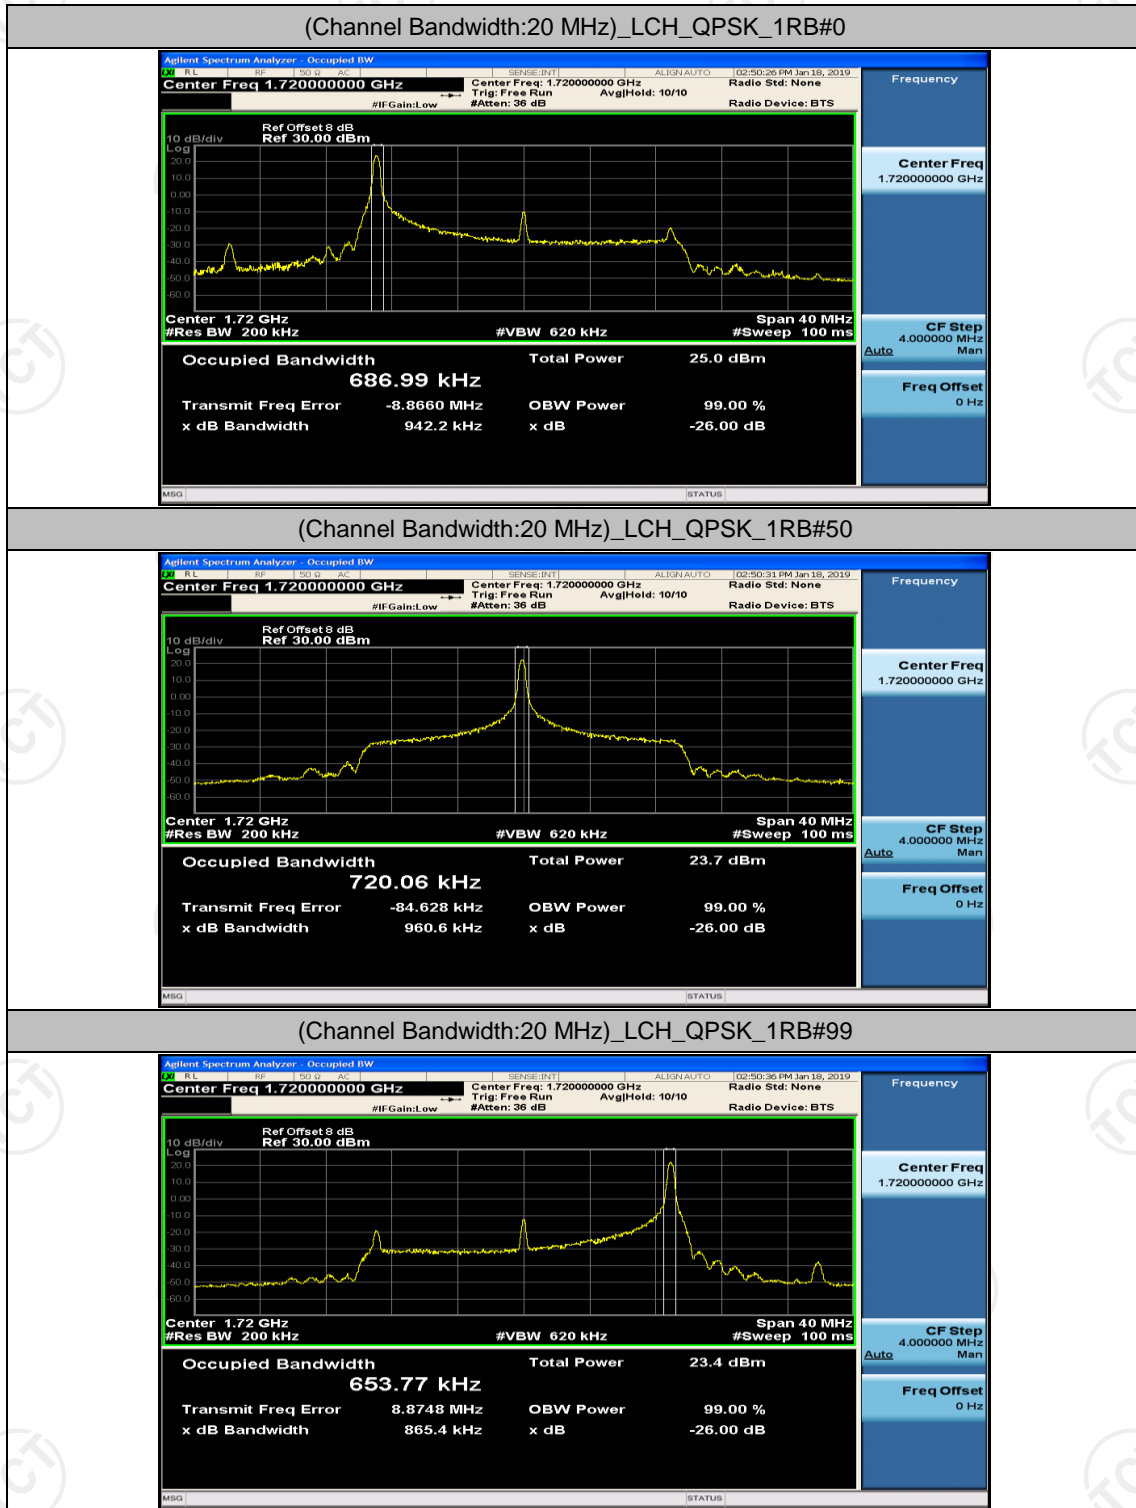

(Channel Bandwidth:15 MHz)_HCH_16QAM_37RB#0

(Channel Bandwidth:15 MHz)_HCH_16QAM_37RB#18

(Channel Bandwidth:15 MHz)_HCH_16QAM_37RB#38

(Channel Bandwidth:15 MHz)_HCH_16QAM_75RB#0

Channel Bandwidth: 20 MHz

(Channel Bandwidth:20 MHz)_LCH_QPSK_50RB#0

(Channel Bandwidth:20 MHz)_LCH_QPSK_50RB#25

(Channel Bandwidth:20 MHz)_LCH_QPSK_50RB#50

(Channel Bandwidth:20 MHz)_LCH_QPSK_100RB#0

(Channel Bandwidth: 20 MHz)_MCH_QPSK_1RB#0

(Channel Bandwidth: 20 MHz)_MCH_QPSK_1RB#50