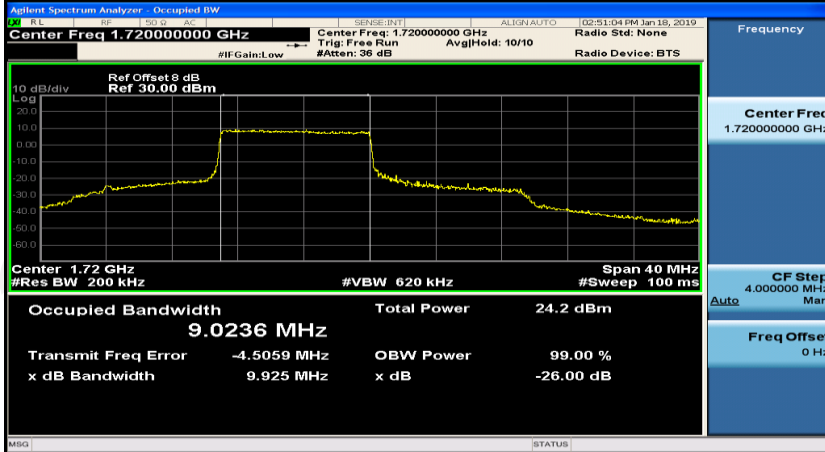

(Channel Bandwidth:15 MHz)_HCH_16QAM_37RB#0

(Channel Bandwidth:15 MHz)_HCH_16QAM_37RB#18

(Channel Bandwidth:15 MHz)_HCH_16QAM_37RB#38

(Channel Bandwidth:15 MHz)_HCH_16QAM_75RB#0

Channel Bandwidth: 20 MHz

(Channel Bandwidth:20 MHz)_LCH_QPSK_50RB#0