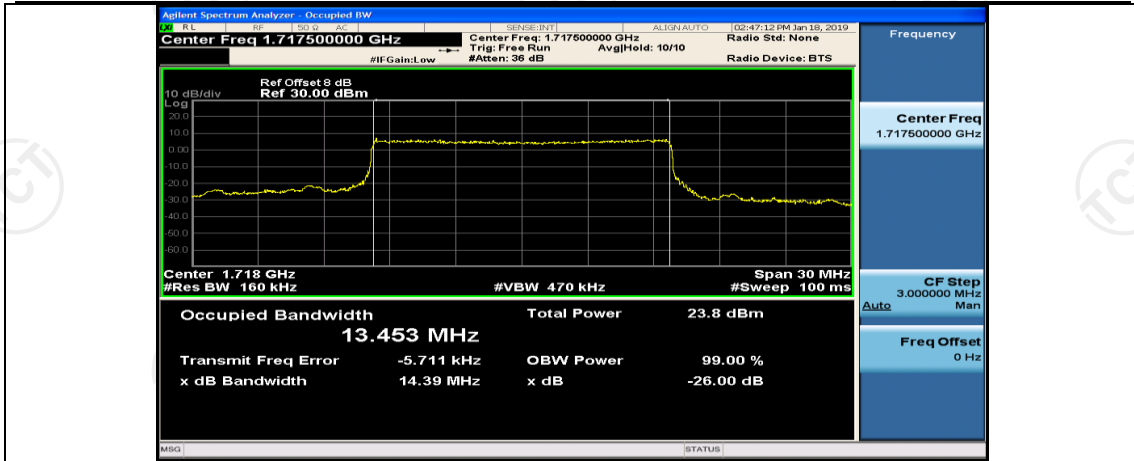

(Channel Bandwidth:15 MHz)_HCH_QPSK_37RB#38

(Channel Bandwidth:15 MHz)_HCH_QPSK_75RB#0

(Channel Bandwidth:15 MHz)_LCH_16QAM_37RB#18

(Channel Bandwidth:15 MHz)_LCH_16QAM_37RB#38

(Channel Bandwidth:15 MHz)_LCH_16QAM_75RB#0