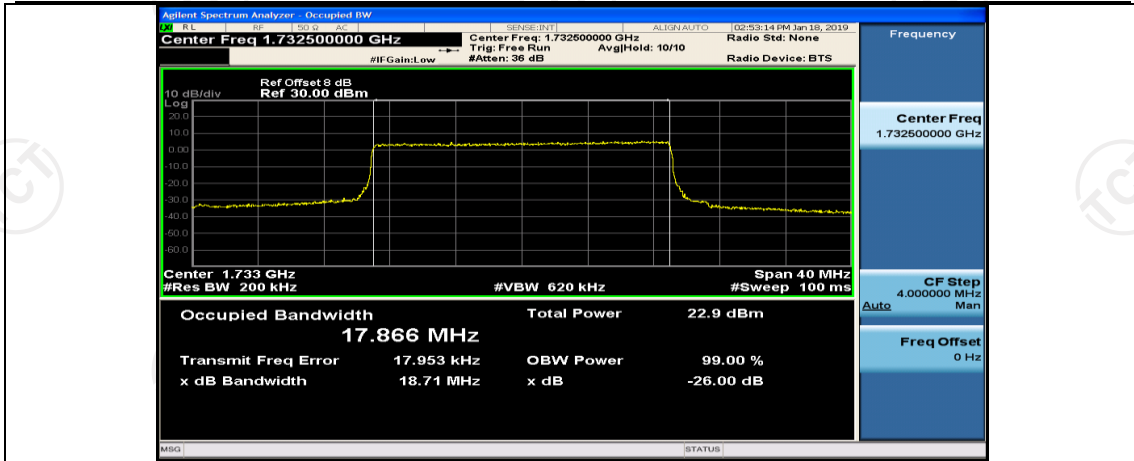

(Channel Bandwidth: 20 MHz)_MCH_QPSK_1RB#99

(Channel Bandwidth:20 MHz)_MCH_QPSK_50RB#0

(Channel Bandwidth:20 MHz)_MCH_QPSK_50RB#25

(Channel Bandwidth:20 MHz)_MCH_QPSK_50RB#50

(Channel Bandwidth:20 MHz)_MCH_QPSK_100RB#0