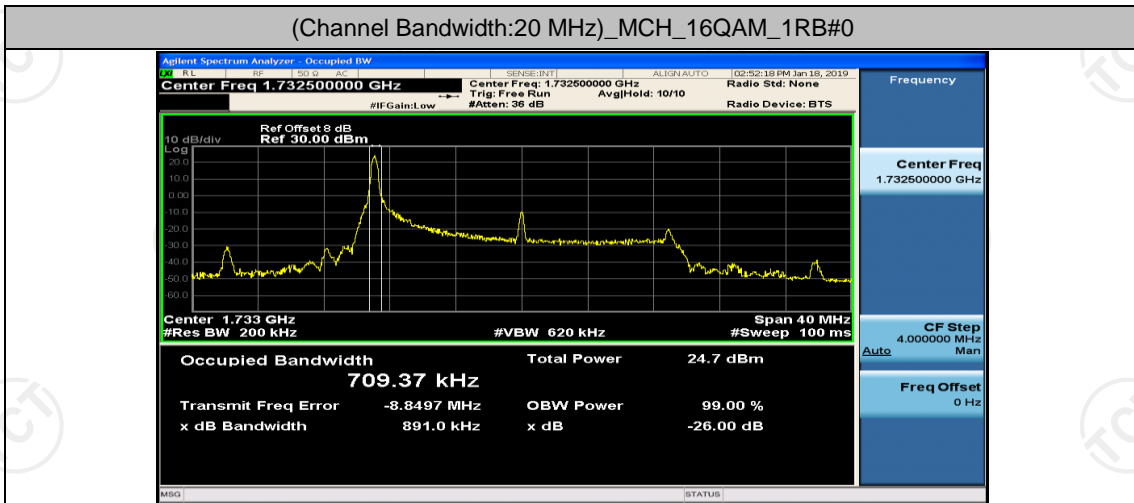

(Channel Bandwidth:20 MHz)_LCH_16QAM_50RB#0

(Channel Bandwidth:20 MHz)_LCH_16QAM_50RB#25

(Channel Bandwidth:20 MHz)_LCH_16QAM_50RB#50

(Channel Bandwidth:20 MHz)_LCH_16QAM_100RB#0

(Channel Bandwidth:20 MHz)_MCH_16QAM_1RB#0