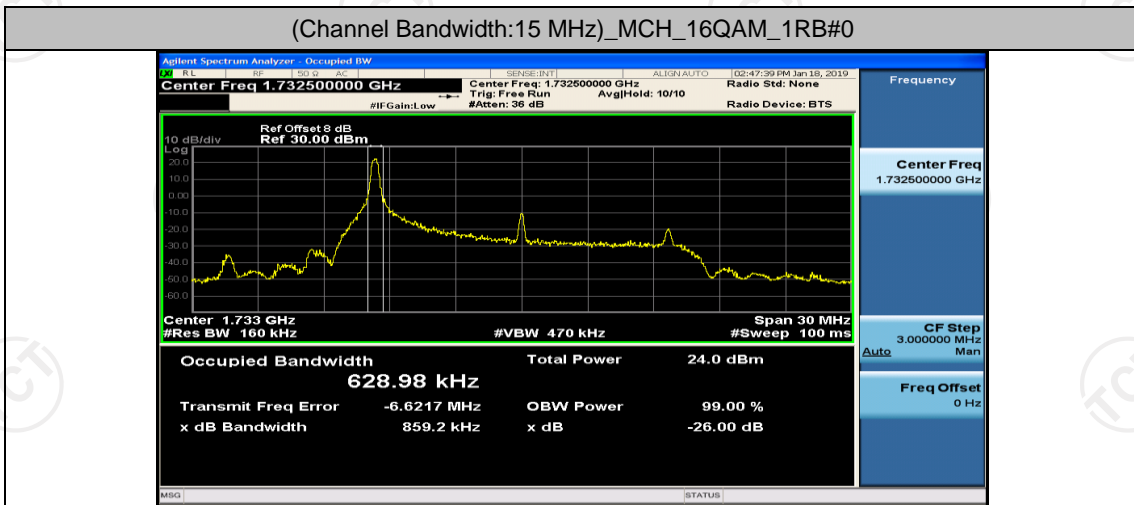

(Channel Bandwidth:15 MHz)_MCH_16QAM_1RB#0

(Channel Bandwidth:15 MHz)_MCH_16QAM_1RB#37