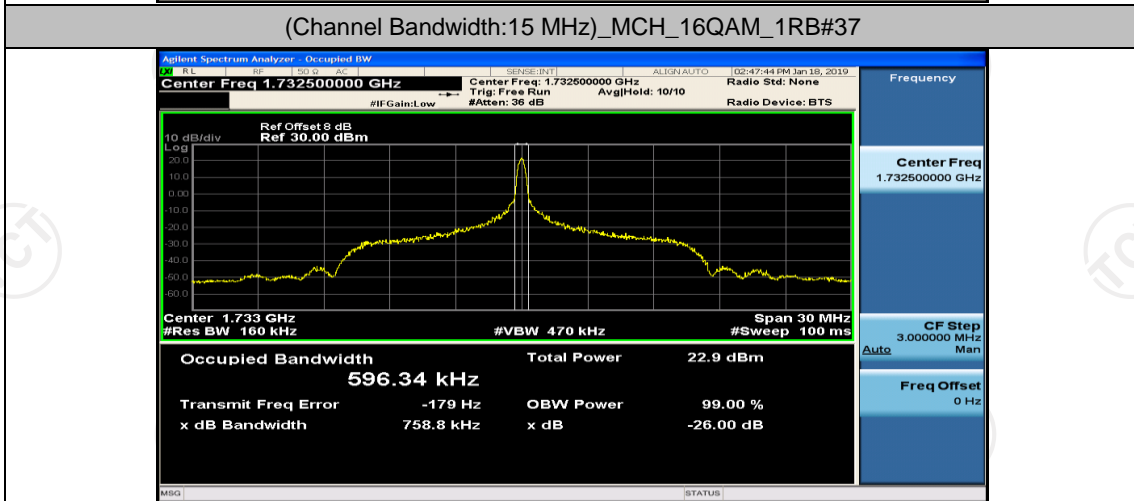

(Channel Bandwidth:15 MHz)_MCH_16QAM_1RB#74