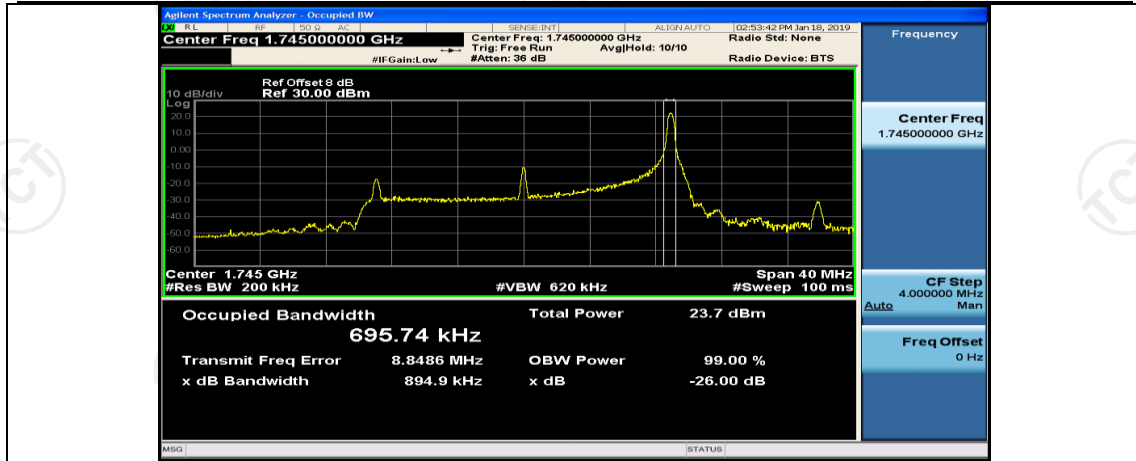

(Channel Bandwidth:20 MHz)_HCH_QPSK_50RB#0