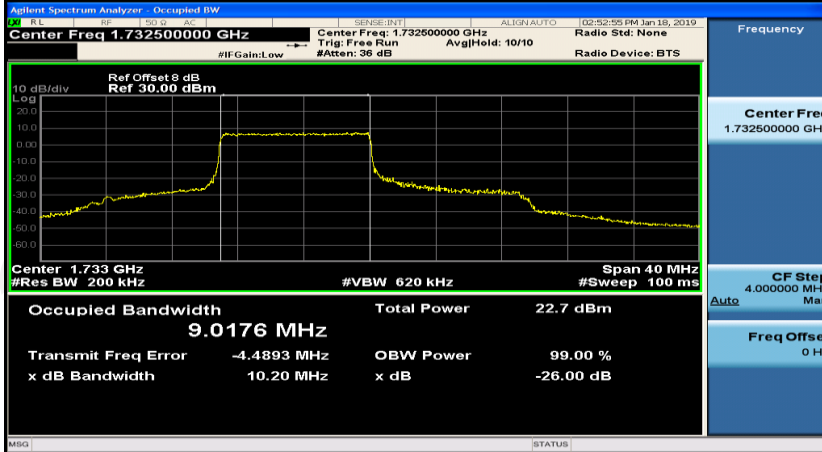

(Channel Bandwidth:20 MHz)_MCH_16QAM_50RB#0

(Channel Bandwidth:20 MHz)_MCH_16QAM_50RB#25