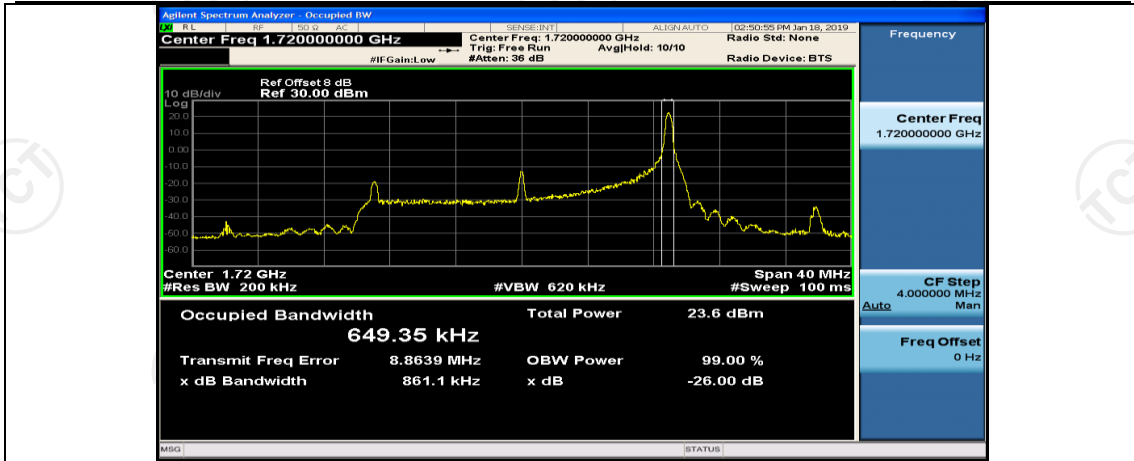

(Channel Bandwidth:20 MHz)_HCH_QPSK_50RB#50

(Channel Bandwidth:20 MHz)_HCH_QPSK_100RB#0

(Channel Bandwidth:20 MHz)_LCH_16QAM_1RB#0

(Channel Bandwidth:20 MHz)_LCH_16QAM_1RB#50

(Channel Bandwidth:20 MHz)_LCH_16QAM_1RB#99