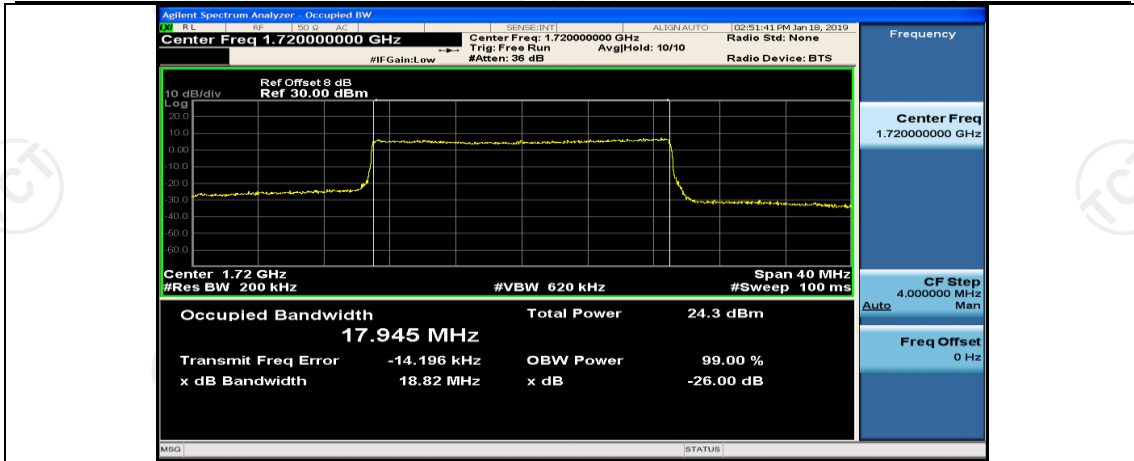

(Channel Bandwidth:20 MHz)_LCH_QPSK_100RB#0

(Channel Bandwidth: 20 MHz)_MCH_QPSK_1RB#0