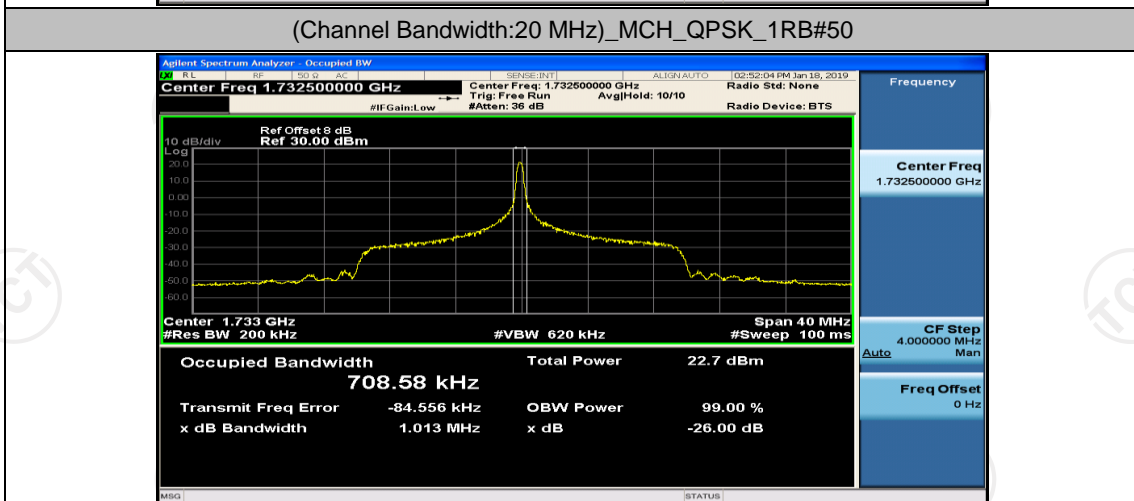

(Channel Bandwidth:20 MHz)_LCH_QPSK_50RB#25

(Channel Bandwidth:20 MHz)_LCH_QPSK_50RB#50

(Channel Bandwidth:20 MHz)_LCH_QPSK_100RB#0

(Channel Bandwidth: 20 MHz)_MCH_QPSK_1RB#0

(Channel Bandwidth: 20 MHz)_MCH_QPSK_1RB#50