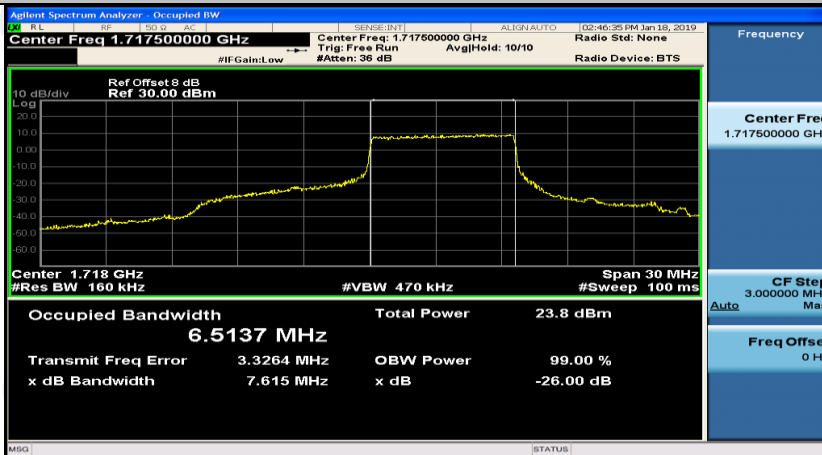

Channel Bandwidth: 10 MHz_HCH_16QAM_1RB#25

Channel Bandwidth: 10 MHz_HCH_16QAM_1RB#49

Channel Bandwidth: 10 MHz_HCH_16QAM_25RB#0

Channel Bandwidth: 15 MHz

(Channel Bandwidth:15 MHz)_LCH_QPSK_37RB#0

(Channel Bandwidth:15 MHz)_LCH_QPSK_37RB#18

(Channel Bandwidth:15 MHz)_LCH_QPSK_37RB#38

(Channel Bandwidth:15 MHz)_MCH_QPSK_37RB#0

(Channel Bandwidth:15 MHz)_MCH_QPSK_37RB#18

(Channel Bandwidth:15 MHz)_MCH_QPSK_37RB#38

(Channel Bandwidth:15 MHz)_MCH_QPSK_75RB#0