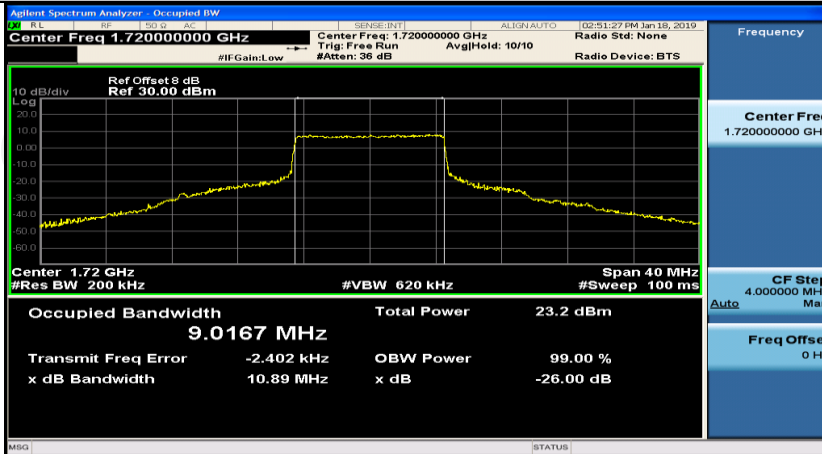

(Channel Bandwidth:20 MHz)_LCH_16QAM_50RB#25

(Channel Bandwidth:20 MHz)_LCH_16QAM_50RB#50