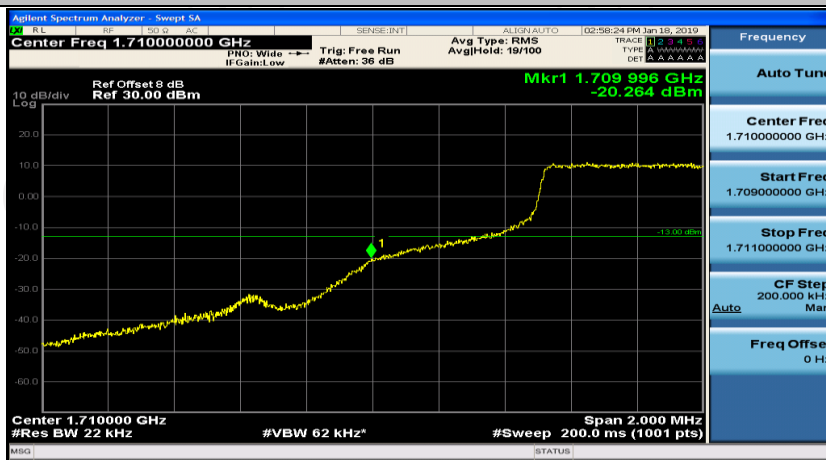

(Channel Bandwidth: 1.4 MHz)_LCH_QPSK_3RB#3