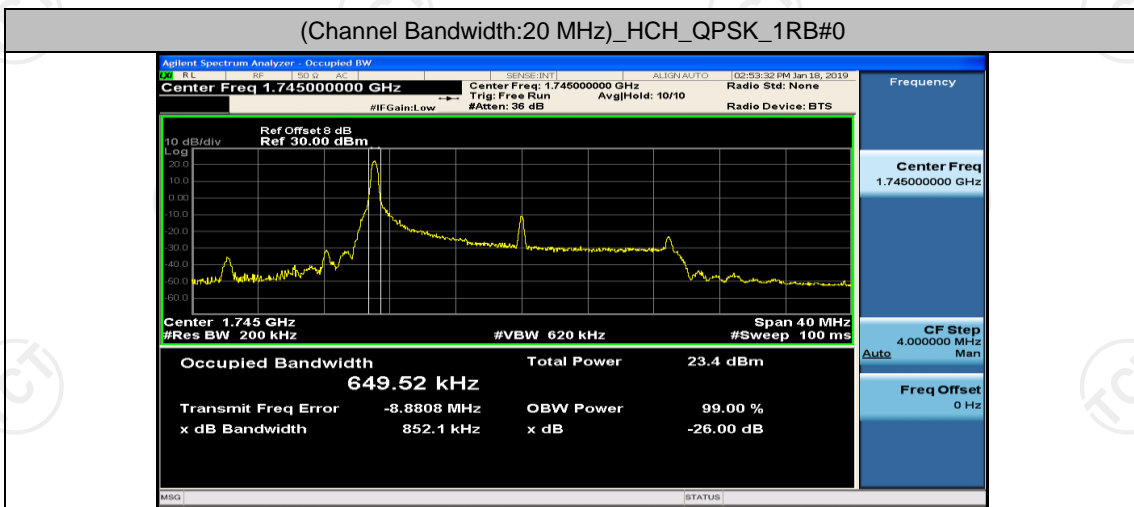

(Channel Bandwidth:20 MHz)_HCH_QPSK_1RB#0

(Channel Bandwidth:20 MHz)_HCH_QPSK_1RB#50