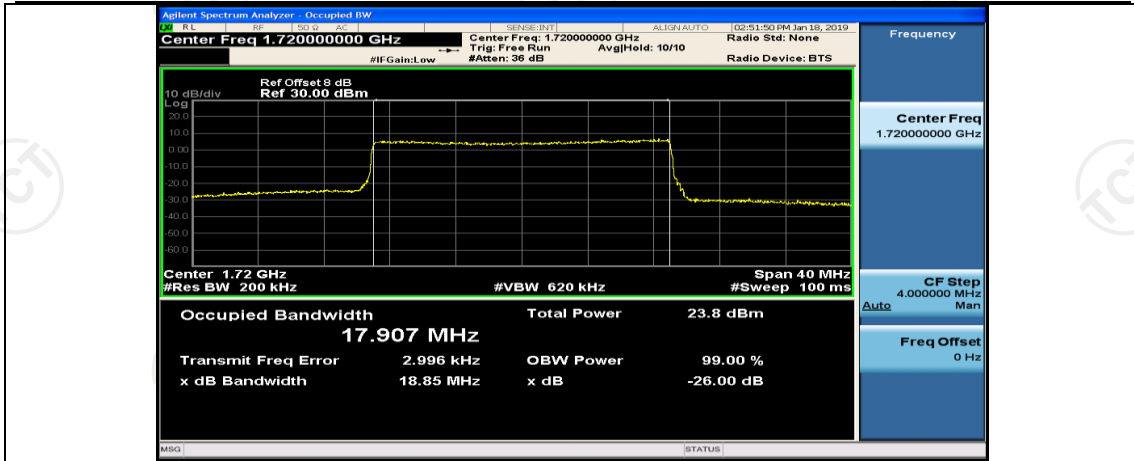

(Channel Bandwidth:20 MHz)_LCH_16QAM_50RB#0

(Channel Bandwidth:20 MHz)_LCH_16QAM_50RB#25

(Channel Bandwidth:20 MHz)_LCH_16QAM_50RB#50

(Channel Bandwidth:20 MHz)_LCH_16QAM_100RB#0

(Channel Bandwidth:20 MHz)_MCH_16QAM_1RB#0