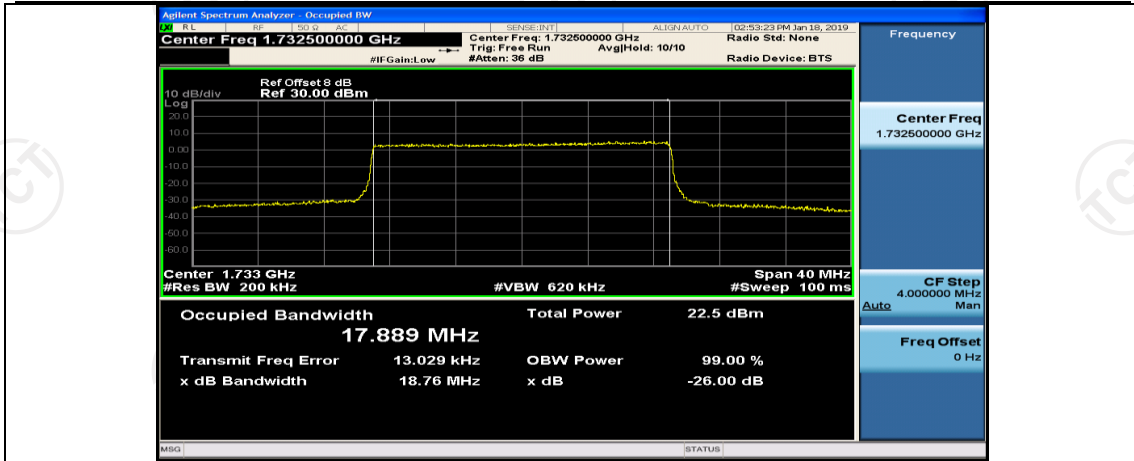

(Channel Bandwidth:20 MHz)_MCH_16QAM_100RB#0