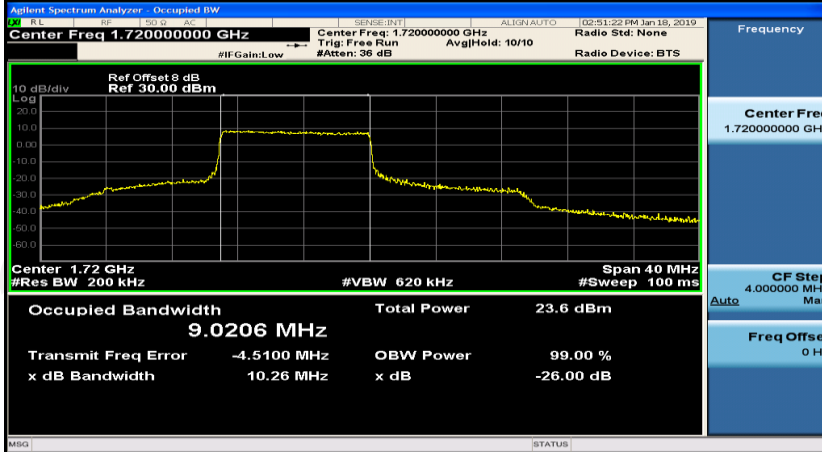

(Channel Bandwidth:20 MHz)_LCH_16QAM_50RB#0

(Channel Bandwidth:20 MHz)_LCH_16QAM_50RB#25