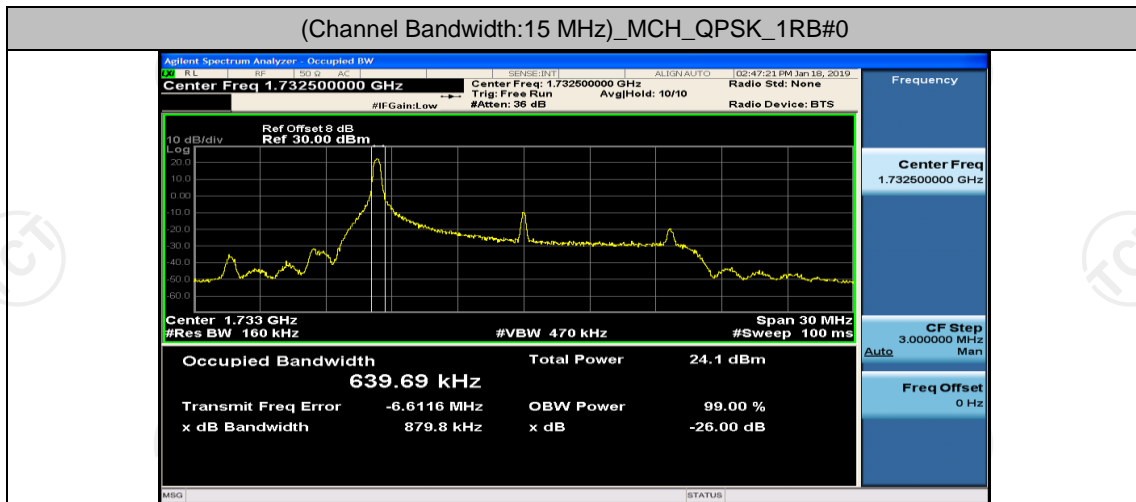

Channel Bandwidth: 10 MHz_HCH_16QAM_1RB#25

Channel Bandwidth: 10 MHz_HCH_16QAM_1RB#49

Channel Bandwidth: 10 MHz_HCH_16QAM_25RB#0

Channel Bandwidth: 15 MHz

(Channel Bandwidth:15 MHz)_LCH_QPSK_37RB#0

(Channel Bandwidth:15 MHz)_LCH_QPSK_37RB#18

(Channel Bandwidth:15 MHz)_LCH_QPSK_37RB#38

(Channel Bandwidth:15 MHz)_MCH_QPSK_37RB#0

(Channel Bandwidth:15 MHz)_MCH_QPSK_37RB#18

(Channel Bandwidth:15 MHz)_MCH_QPSK_37RB#38

(Channel Bandwidth:15 MHz)_MCH_QPSK_75RB#0