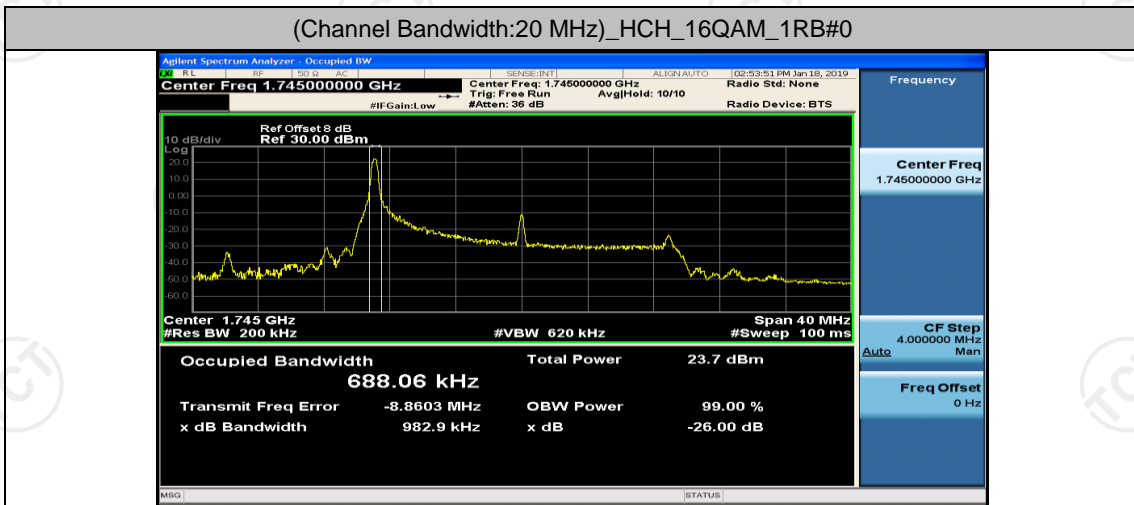

(Channel Bandwidth:20 MHz)_HCH_16QAM_1RB#0

(Channel Bandwidth:20 MHz)_HCH_16QAM_1RB#50