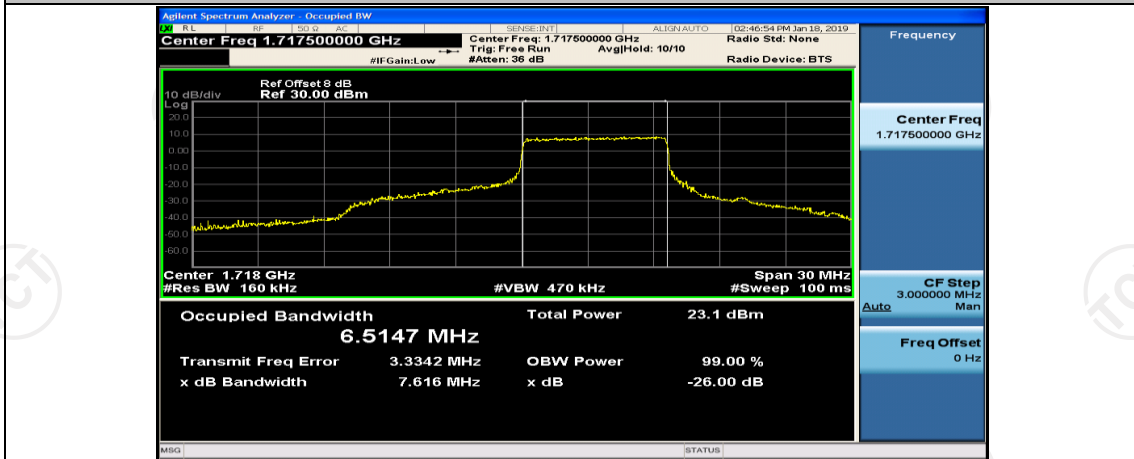

(Channel Bandwidth:15 MHz)_HCH_QPSK_37RB#38

(Channel Bandwidth:15 MHz)_HCH_QPSK_75RB#0

(Channel Bandwidth:15 MHz)_LCH_16QAM_37RB#18

(Channel Bandwidth:15 MHz)_LCH_16QAM_37RB#38

(Channel Bandwidth:15 MHz)_LCH_16QAM_75RB#0