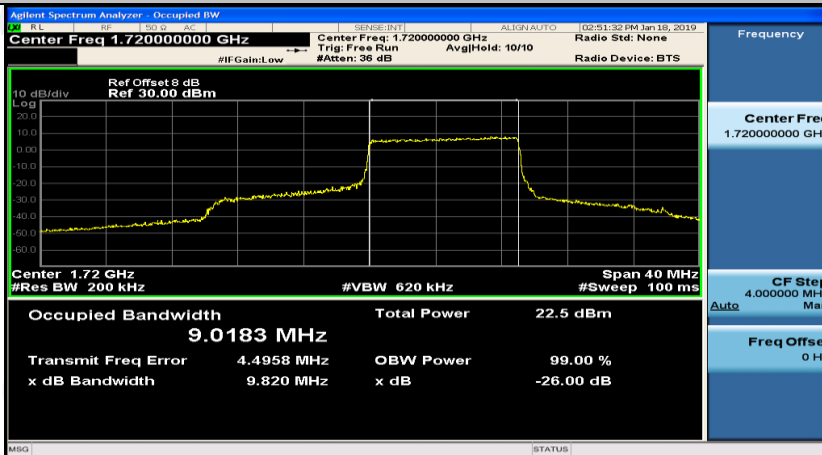

(Channel Bandwidth:20 MHz)_LCH_16QAM_50RB#50

(Channel Bandwidth:20 MHz)_LCH_16QAM_100RB#0