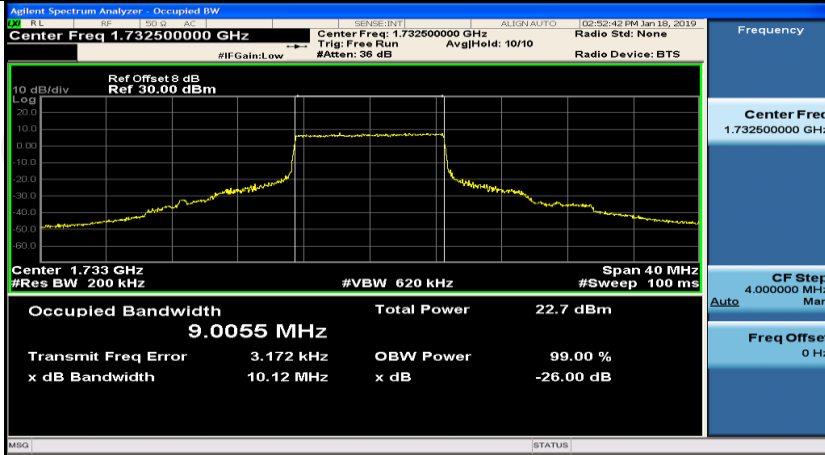

(Channel Bandwidth:20 MHz)_MCH_QPSK_50RB#25

(Channel Bandwidth:20 MHz)_MCH_QPSK_50RB#50