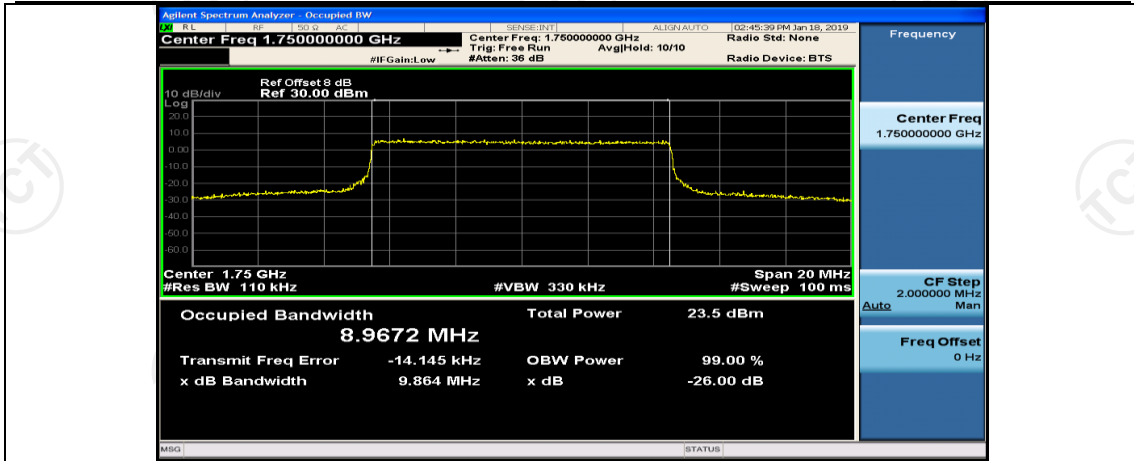

Channel Bandwidth: 10 MHz_HCH_16QAM_1RB#25

Channel Bandwidth: 10 MHz_HCH_16QAM_1RB#49

Channel Bandwidth: 10 MHz_HCH_16QAM_25RB#0

Channel Bandwidth: 15 MHz

(Channel Bandwidth:15 MHz)_LCH_QPSK_37RB#0

(Channel Bandwidth:15 MHz)_LCH_QPSK_37RB#18

(Channel Bandwidth:15 MHz)_LCH_QPSK_37RB#38

(Channel Bandwidth:15 MHz)_MCH_QPSK_37RB#0

(Channel Bandwidth:15 MHz)_MCH_QPSK_37RB#18

(Channel Bandwidth:15 MHz)_MCH_QPSK_37RB#38

(Channel Bandwidth:15 MHz)_MCH_QPSK_75RB#0