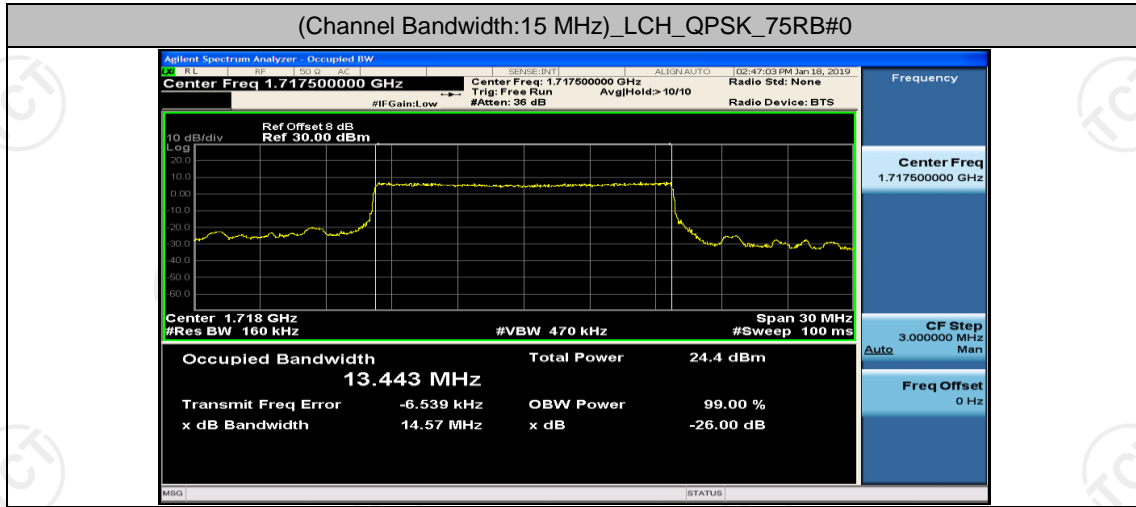

Channel Bandwidth: 10 MHz_HCH_16QAM_1RB#25

Channel Bandwidth: 10 MHz_HCH_16QAM_1RB#49

Channel Bandwidth: 10 MHz_HCH_16QAM_25RB#0

Channel Bandwidth: 15 MHz

(Channel Bandwidth:15 MHz)_LCH_QPSK_37RB#0

(Channel Bandwidth:15 MHz)_LCH_QPSK_37RB#18

(Channel Bandwidth:15 MHz)_LCH_QPSK_37RB#38

(Channel Bandwidth:15 MHz)_MCH_QPSK_37RB#0

(Channel Bandwidth:15 MHz)_MCH_QPSK_37RB#18

(Channel Bandwidth:15 MHz)_MCH_QPSK_37RB#38

(Channel Bandwidth:15 MHz)_MCH_QPSK_75RB#0