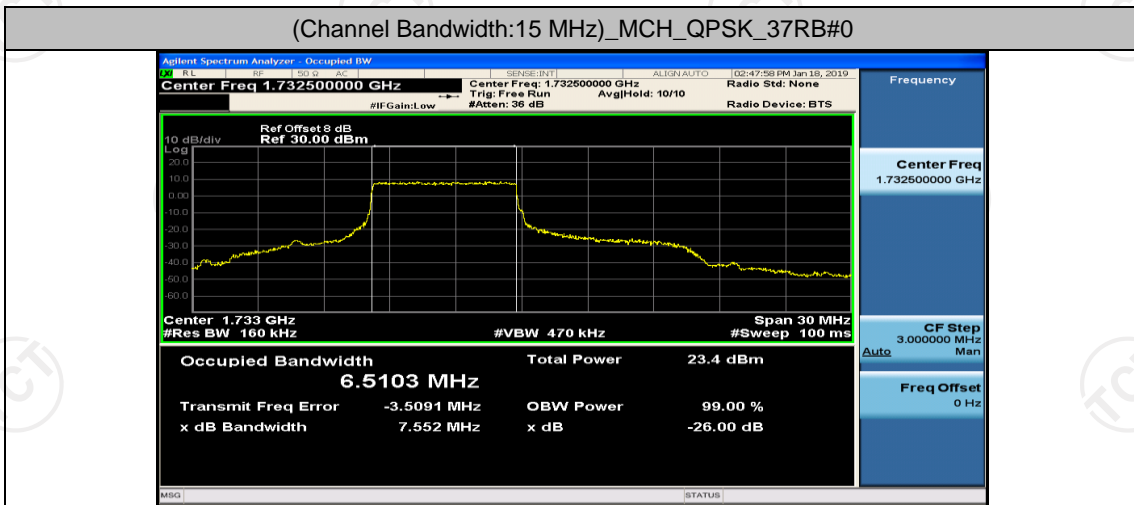

Channel Bandwidth: 10 MHz_HCH_16QAM_1RB#25

Channel Bandwidth: 10 MHz_HCH_16QAM_1RB#49

Channel Bandwidth: 10 MHz_HCH_16QAM_25RB#0

Channel Bandwidth: 15 MHz

(Channel Bandwidth:15 MHz)_LCH_QPSK_37RB#0

(Channel Bandwidth:15 MHz)_LCH_QPSK_37RB#18

(Channel Bandwidth:15 MHz)_LCH_QPSK_37RB#38

(Channel Bandwidth:15 MHz)_MCH_QPSK_37RB#0

(Channel Bandwidth:15 MHz)_MCH_QPSK_37RB#18

(Channel Bandwidth:15 MHz)_MCH_QPSK_37RB#38

(Channel Bandwidth:15 MHz)_MCH_QPSK_75RB#0