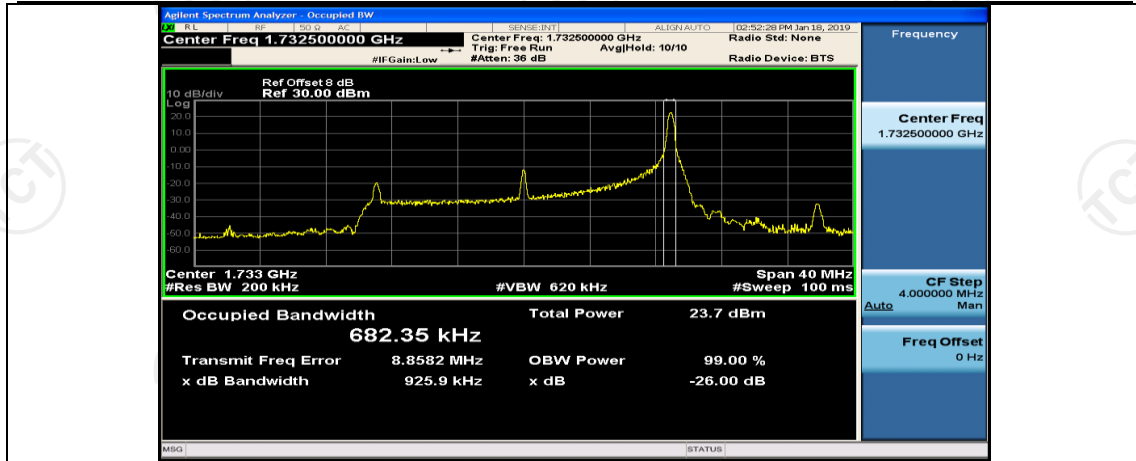

(Channel Bandwidth:20 MHz)_MCH_16QAM_1RB#50

(Channel Bandwidth:20 MHz)_MCH_16QAM_1RB#99

(Channel Bandwidth:20 MHz)_MCH_16QAM_50RB#0