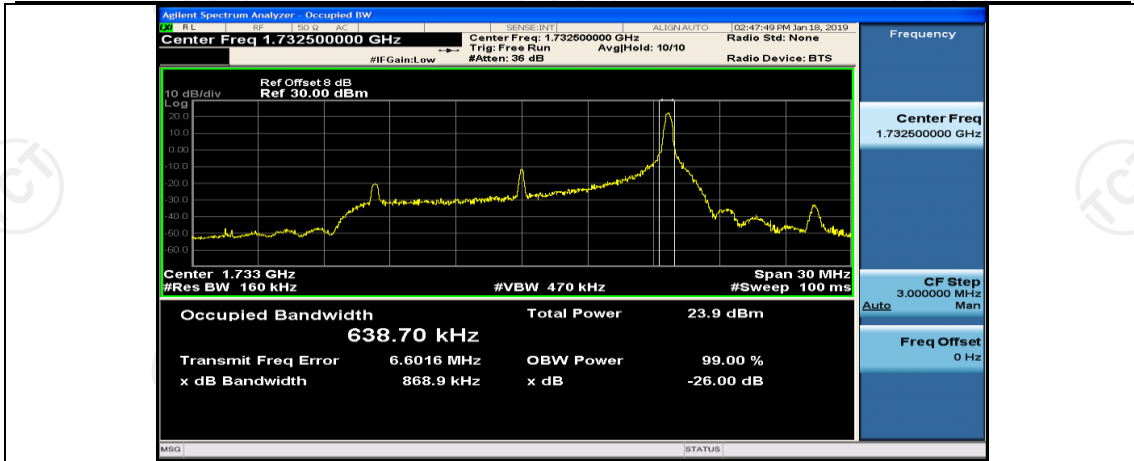

(Channel Bandwidth:15 MHz)_MCH_16QAM_1RB#37

(Channel Bandwidth:15 MHz)_MCH_16QAM_1RB#74