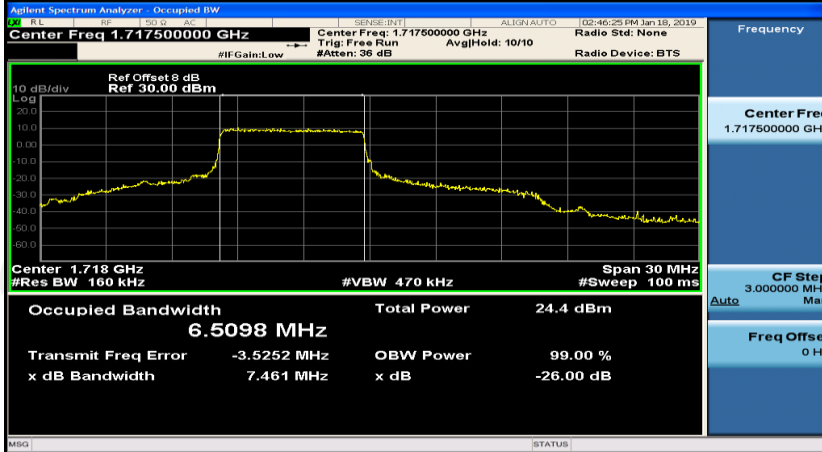

Channel Bandwidth: 10 MHz_HCH_16QAM_1RB#25

Channel Bandwidth: 10 MHz_HCH_16QAM_1RB#49

Channel Bandwidth: 10 MHz_HCH_16QAM_25RB#0

Channel Bandwidth: 15 MHz

(Channel Bandwidth:15 MHz)_LCH_QPSK_37RB#0

(Channel Bandwidth:15 MHz)_LCH_QPSK_37RB#18

(Channel Bandwidth:15 MHz)_LCH_QPSK_37RB#38

(Channel Bandwidth:15 MHz)_MCH_QPSK_37RB#0

(Channel Bandwidth:15 MHz)_MCH_QPSK_37RB#18

(Channel Bandwidth:15 MHz)_MCH_QPSK_37RB#38

(Channel Bandwidth:15 MHz)_MCH_QPSK_75RB#0