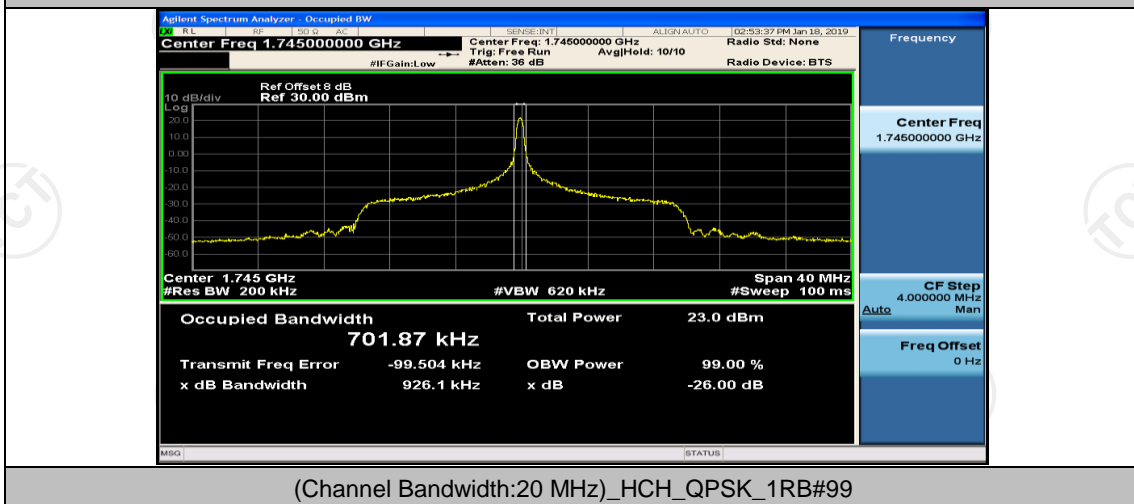

(Channel Bandwidth:20 MHz)_HCH_QPSK_1RB#50

(Channel Bandwidth:20 MHz)_HCH_QPSK_1RB#99