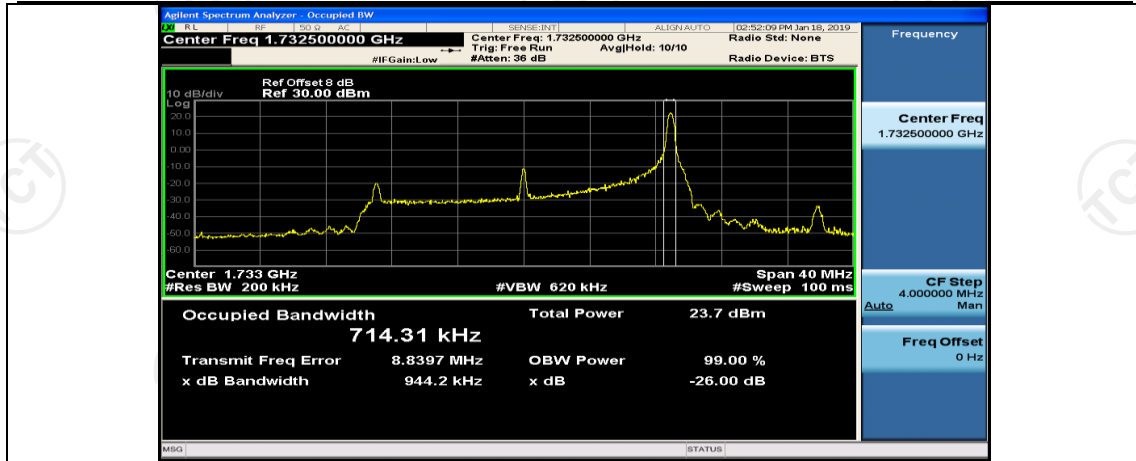

(Channel Bandwidth: 20 MHz)_MCH_QPSK_1RB#50

(Channel Bandwidth: 20 MHz)_MCH_QPSK_1RB#99

(Channel Bandwidth:20 MHz)_MCH_QPSK_50RB#0