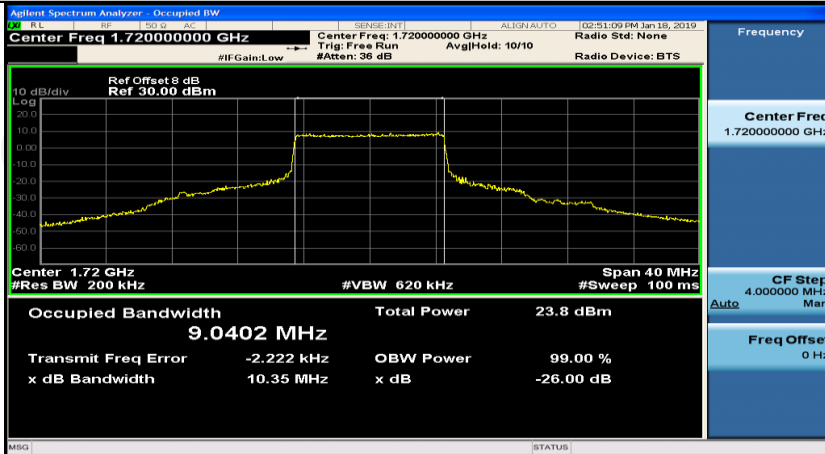

(Channel Bandwidth:20 MHz)_LCH_QPSK_50RB#25

(Channel Bandwidth:20 MHz)_LCH_QPSK_50RB#50