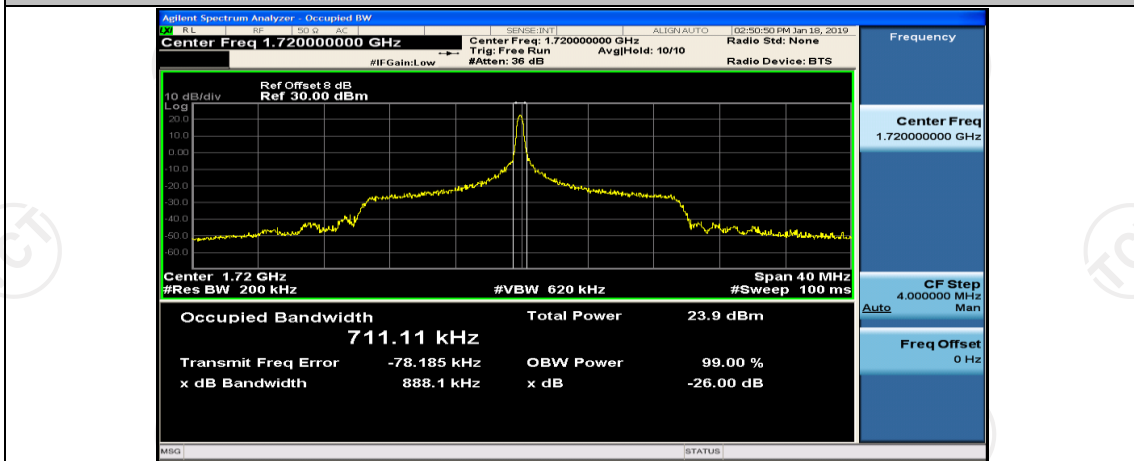

(Channel Bandwidth:20 MHz)_HCH_QPSK_50RB#50

(Channel Bandwidth:20 MHz)_HCH_QPSK_100RB#0

(Channel Bandwidth:20 MHz)_LCH_16QAM_1RB#0

(Channel Bandwidth:20 MHz)_LCH_16QAM_1RB#50

(Channel Bandwidth:20 MHz)_LCH_16QAM_1RB#99