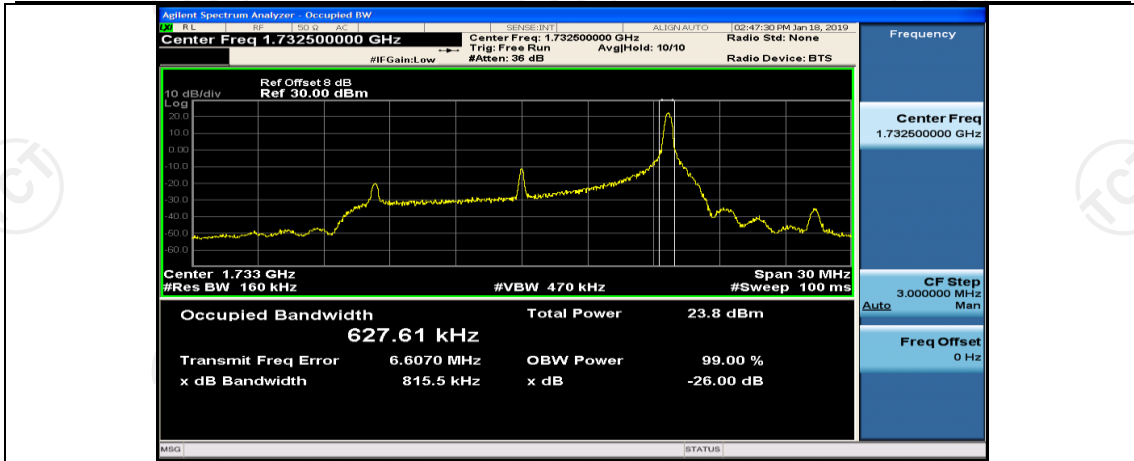

Channel Bandwidth: 10 MHz_HCH_16QAM_1RB#25

Channel Bandwidth: 10 MHz_HCH_16QAM_1RB#49

Channel Bandwidth: 10 MHz_HCH_16QAM_25RB#0

Channel Bandwidth: 15 MHz

(Channel Bandwidth:15 MHz)_LCH_QPSK_37RB#0

(Channel Bandwidth:15 MHz)_LCH_QPSK_37RB#18

(Channel Bandwidth:15 MHz)_LCH_QPSK_37RB#38

(Channel Bandwidth:15 MHz)_MCH_QPSK_37RB#0

(Channel Bandwidth:15 MHz)_MCH_QPSK_37RB#18

(Channel Bandwidth:15 MHz)_MCH_QPSK_37RB#38

(Channel Bandwidth:15 MHz)_MCH_QPSK_75RB#0