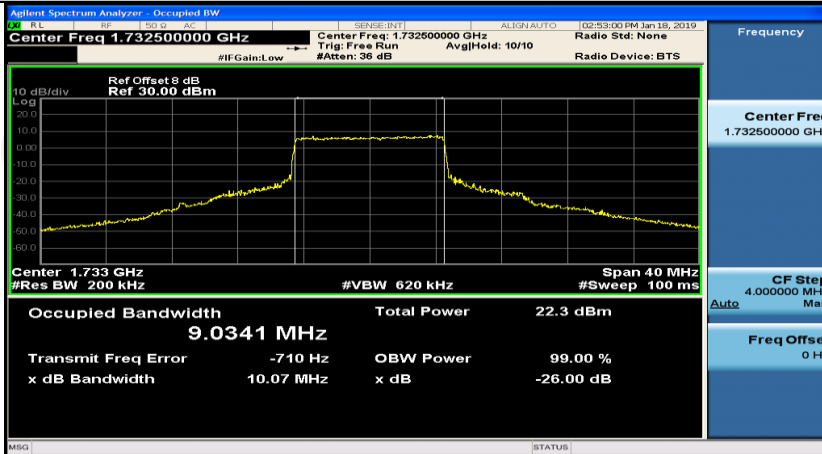

(Channel Bandwidth:20 MHz)_MCH_16QAM_1RB#50

(Channel Bandwidth:20 MHz)_MCH_16QAM_1RB#99

(Channel Bandwidth:20 MHz)_MCH_16QAM_50RB#0

(Channel Bandwidth:20 MHz)_MCH_16QAM_50RB#25

(Channel Bandwidth:20 MHz)_MCH_16QAM_50RB#50