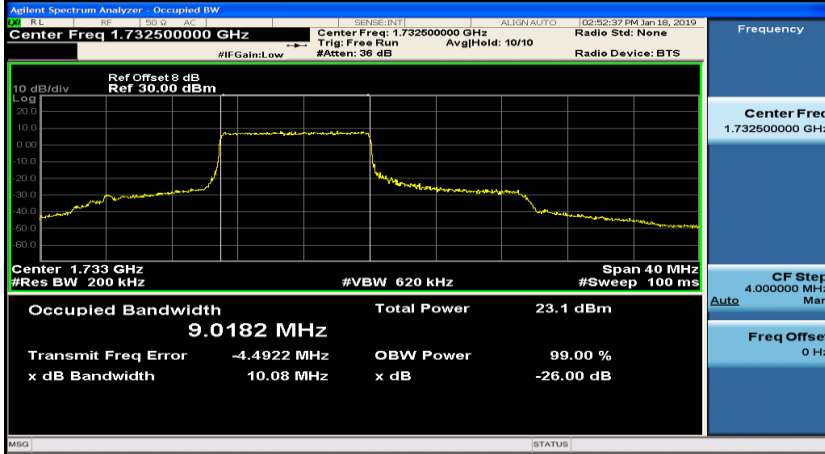

(Channel Bandwidth:20 MHz)_MCH_QPSK_50RB#0

(Channel Bandwidth:20 MHz)_MCH_QPSK_50RB#25