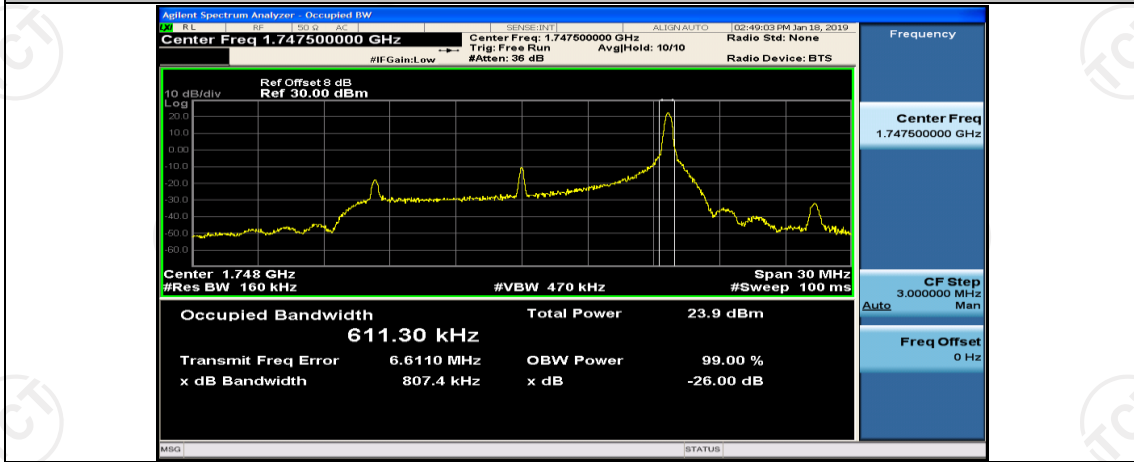

(Channel Bandwidth:15 MHz)_HCH_QPSK_1RB#74

(Channel Bandwidth:15 MHz)_HCH_QPSK_37RB#0