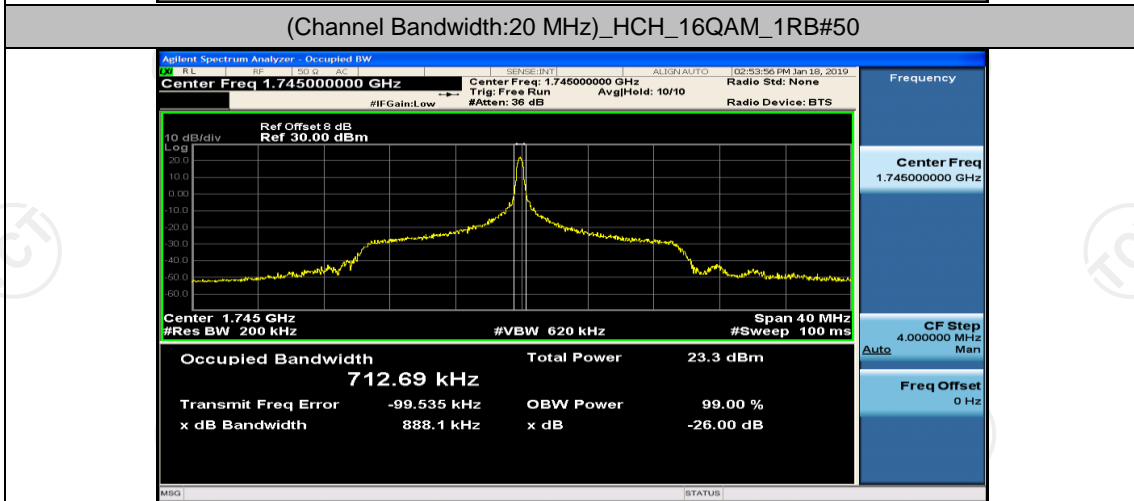

(Channel Bandwidth:20 MHz)_HCH_16QAM_1RB#99