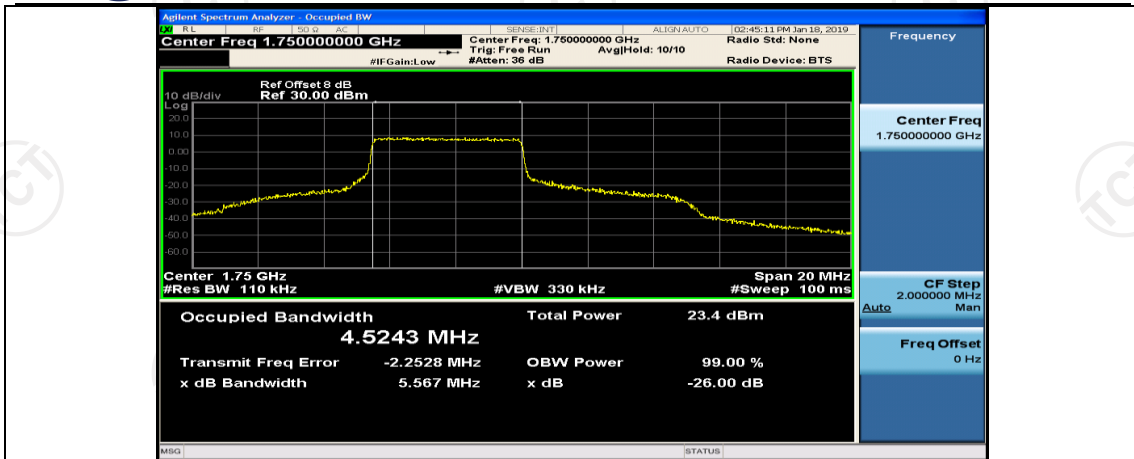

Channel Bandwidth: 10 MHz_MCH_16QAM_25RB#

Channel Bandwidth: 10 MHz_MCH_16QAM_25RB#12

Channel Bandwidth: 10 MHz_MCH_16QAM_25RB#25

Channel Bandwidth: 10 MHz_MCH_16QAM_50RB#0

Channel Bandwidth: 10 MHz_HCH_16QAM_1RB#0

Channel Bandwidth: 10 MHz_HCH_16QAM_1RB#25

Channel Bandwidth: 10 MHz_HCH_16QAM_1RB#49

Channel Bandwidth: 10 MHz_HCH_16QAM_25RB#0

Channel Bandwidth: 15 MHz

(Channel Bandwidth:15 MHz)_LCH_QPSK_37RB#0

(Channel Bandwidth:15 MHz)_LCH_QPSK_37RB#18