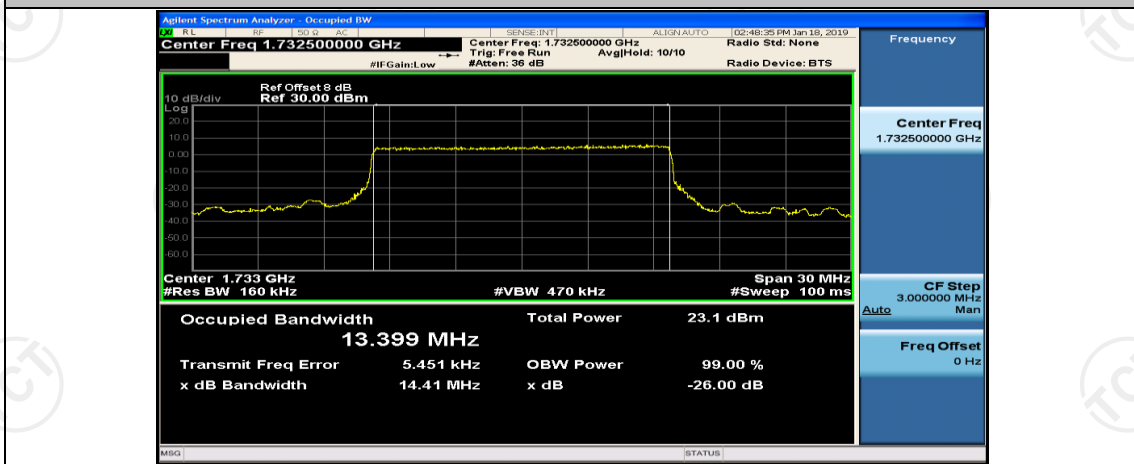

(Channel Bandwidth:15 MHz)_LCH_QPSK_37RB#38

(Channel Bandwidth:15 MHz)_MCH_QPSK_37RB#0

(Channel Bandwidth:15 MHz)_MCH_QPSK_37RB#18

(Channel Bandwidth:15 MHz)_MCH_QPSK_37RB#38

(Channel Bandwidth:15 MHz)_MCH_QPSK_75RB#0