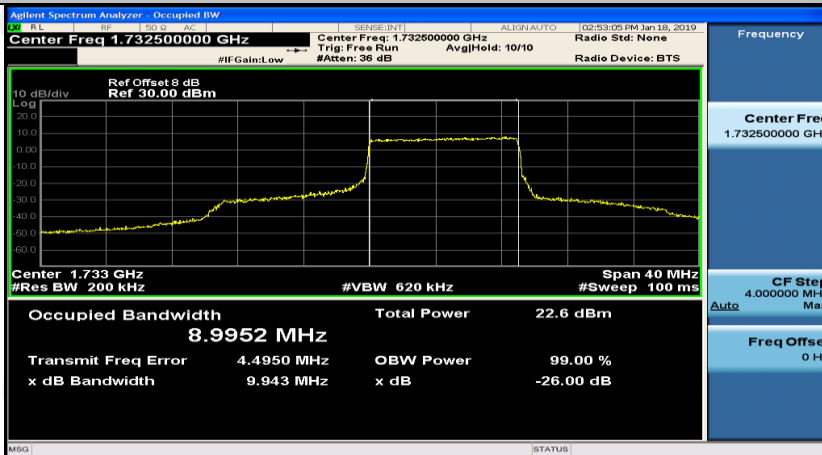

(Channel Bandwidth:20 MHz)_MCH_16QAM_1RB#50

(Channel Bandwidth:20 MHz)_MCH_16QAM_1RB#99

(Channel Bandwidth:20 MHz)_MCH_16QAM_50RB#0

(Channel Bandwidth:20 MHz)_MCH_16QAM_50RB#25

(Channel Bandwidth:20 MHz)_MCH_16QAM_50RB#50