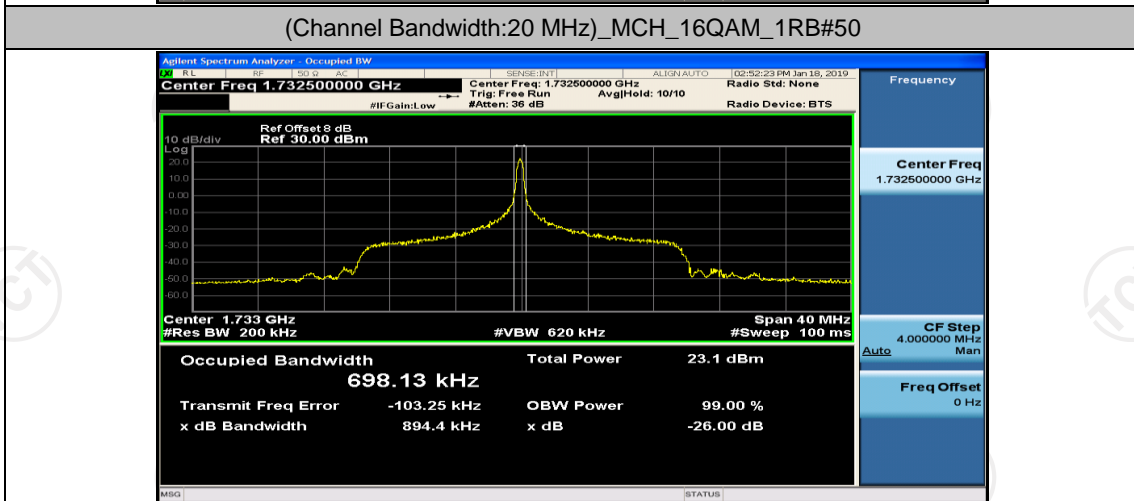

(Channel Bandwidth:20 MHz)_LCH_16QAM_50RB#0

(Channel Bandwidth:20 MHz)_LCH_16QAM_50RB#25

(Channel Bandwidth:20 MHz)_LCH_16QAM_50RB#50

(Channel Bandwidth:20 MHz)_LCH_16QAM_100RB#0

(Channel Bandwidth:20 MHz)_MCH_16QAM_1RB#0

(Channel Bandwidth:20 MHz)_MCH_16QAM_1RB#50

(Channel Bandwidth:20 MHz)_MCH_16QAM_1RB#99

(Channel Bandwidth:20 MHz)_MCH_16QAM_50RB#0

(Channel Bandwidth:20 MHz)_MCH_16QAM_50RB#25

(Channel Bandwidth:20 MHz)_MCH_16QAM_50RB#50