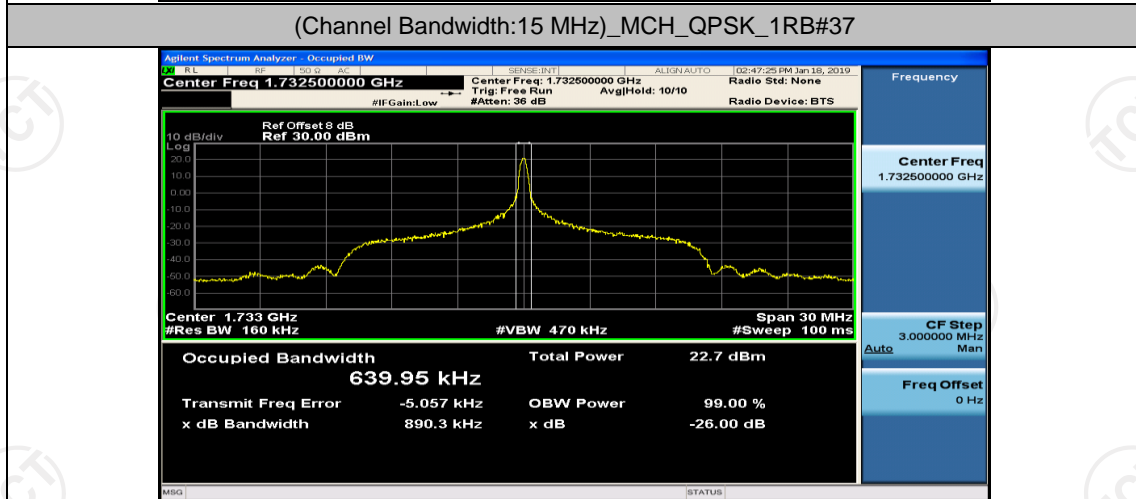

Channel Bandwidth: 10 MHz_HCH_16QAM_1RB#25

Channel Bandwidth: 10 MHz_HCH_16QAM_1RB#49

Channel Bandwidth: 10 MHz_HCH_16QAM_25RB#0

Channel Bandwidth: 15 MHz

(Channel Bandwidth:15 MHz)_LCH_QPSK_37RB#0

(Channel Bandwidth:15 MHz)_LCH_QPSK_37RB#18

(Channel Bandwidth:15 MHz)_LCH_QPSK_37RB#38

(Channel Bandwidth:15 MHz)_MCH_QPSK_37RB#0

(Channel Bandwidth:15 MHz)_MCH_QPSK_37RB#18

(Channel Bandwidth:15 MHz)_MCH_QPSK_37RB#38

(Channel Bandwidth:15 MHz)_MCH_QPSK_75RB#0