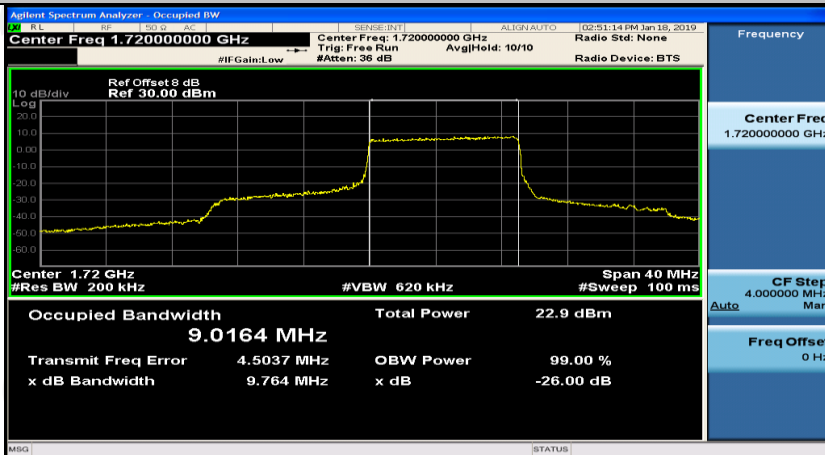

(Channel Bandwidth:20 MHz)_LCH_QPSK_50RB#50

(Channel Bandwidth:20 MHz)_LCH_QPSK_100RB#0