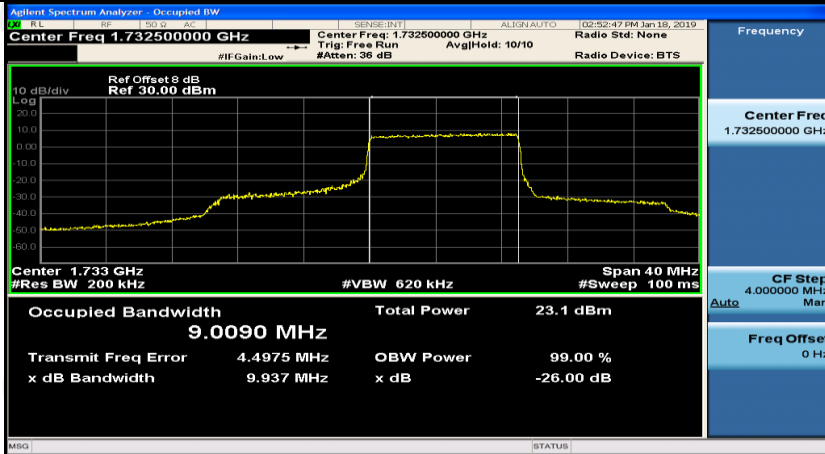

(Channel Bandwidth: 20 MHz)_MCH_QPSK_1RB#99

(Channel Bandwidth:20 MHz)_MCH_QPSK_50RB#0

(Channel Bandwidth:20 MHz)_MCH_QPSK_50RB#25

(Channel Bandwidth:20 MHz)_MCH_QPSK_50RB#50

(Channel Bandwidth:20 MHz)_MCH_QPSK_100RB#0