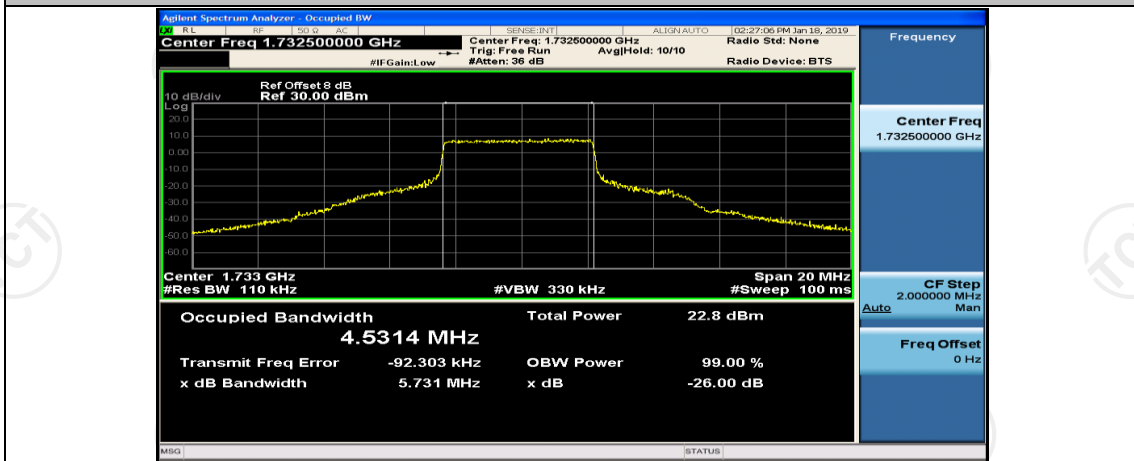

Channel Bandwidth: 10 MHz_MCH_16QAM_25RB#

Channel Bandwidth: 10 MHz_MCH_16QAM_25RB#12

Channel Bandwidth: 10 MHz_MCH_16QAM_25RB#25

Channel Bandwidth: 10 MHz_MCH_16QAM_50RB#0

Channel Bandwidth: 10 MHz_HCH_16QAM_1RB#0

Channel Bandwidth: 10 MHz_HCH_16QAM_1RB#25

Channel Bandwidth: 10 MHz_HCH_16QAM_1RB#49

Channel Bandwidth: 10 MHz_HCH_16QAM_25RB#0

Channel Bandwidth: 15 MHz

(Channel Bandwidth:15 MHz)_LCH_QPSK_37RB#0

(Channel Bandwidth:15 MHz)_LCH_QPSK_37RB#18