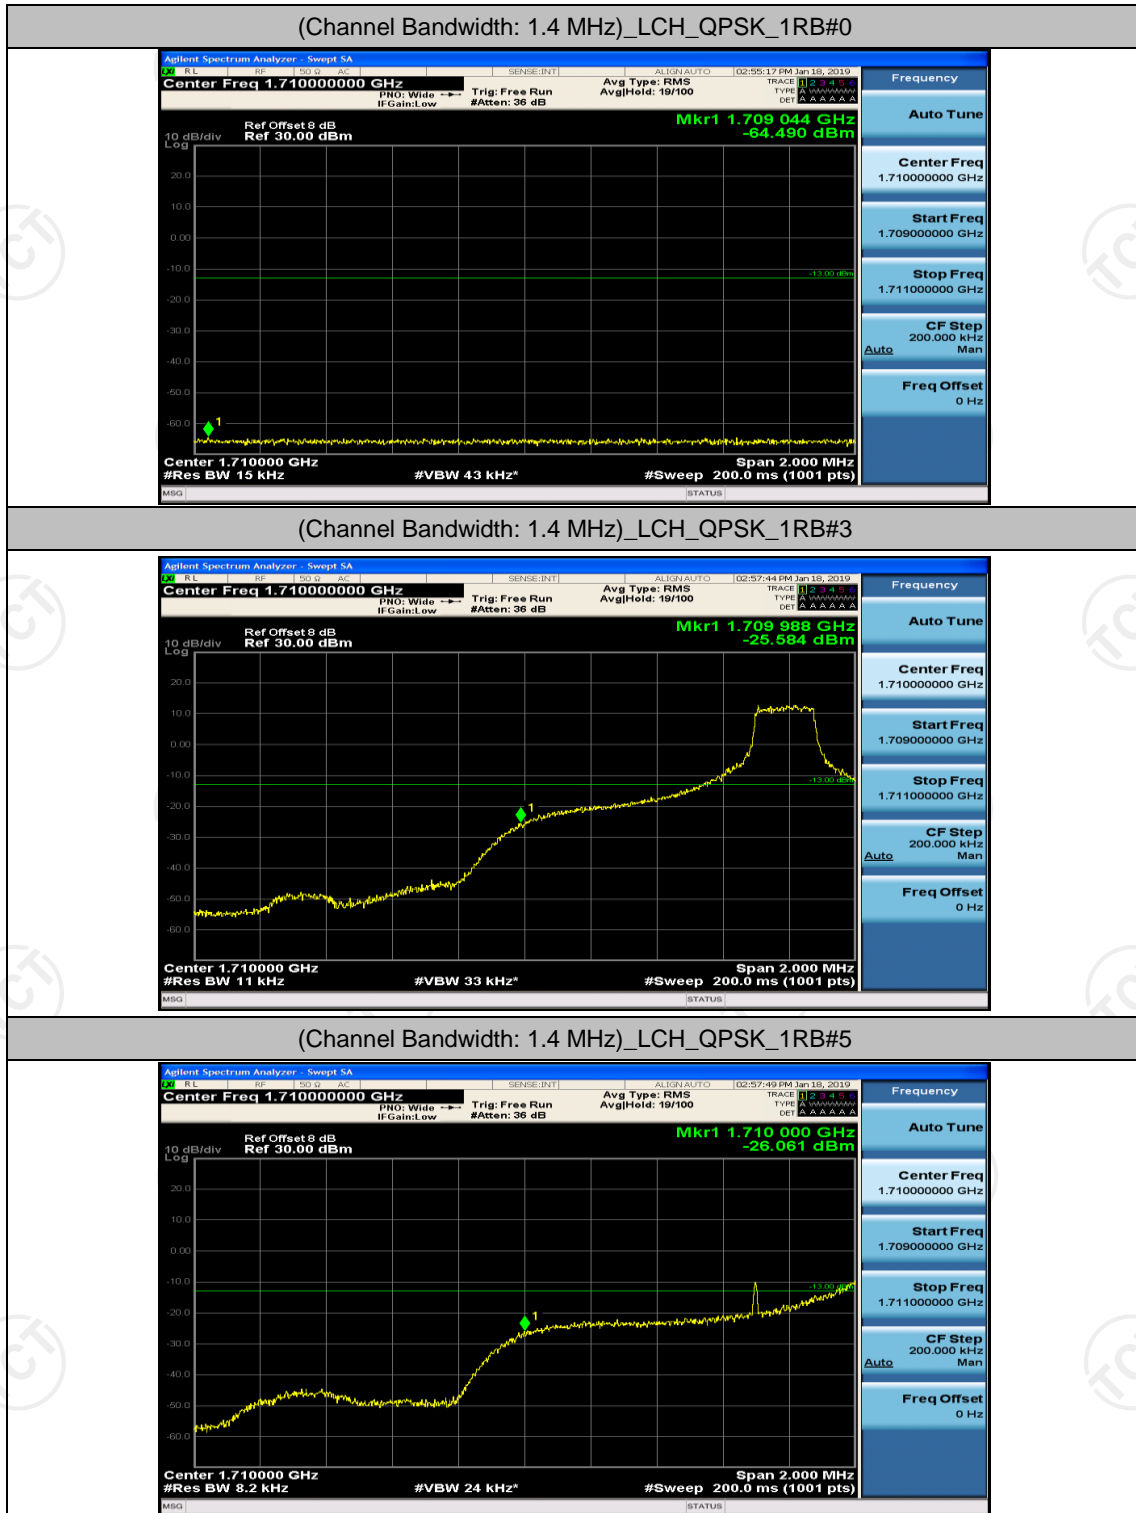

(Channel Bandwidth:20 MHz)_HCH_16QAM_50RB#25

(Channel Bandwidth:20 MHz)_HCH_16QAM_50RB#50

(Channel Bandwidth:20 MHz)_HCH_16QAM_100RB#0

Appendix D: Band Edge

Test Graphs

Channel Bandwidth: 1.4 MHz

(Channel Bandwidth: 1.4 MHz)_LCH_QPSK_3RB#0