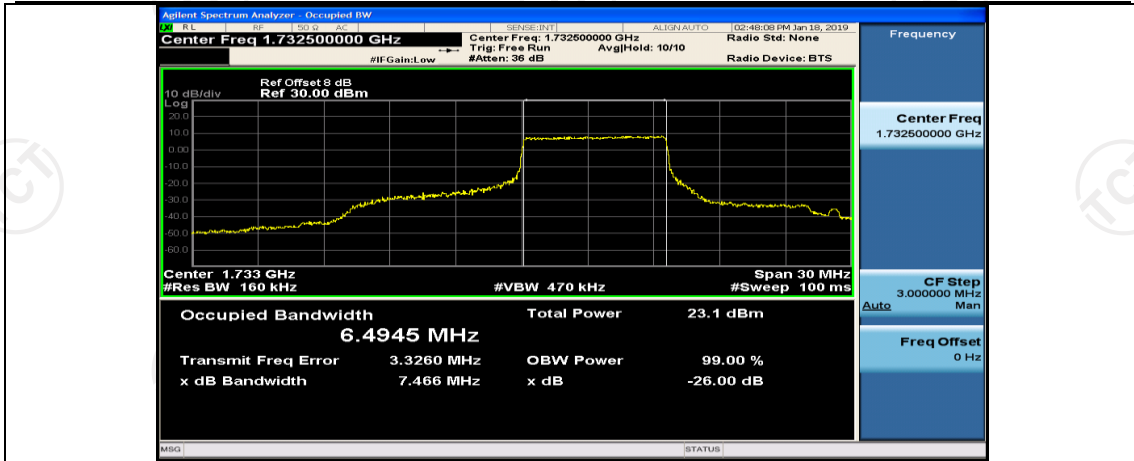

(Channel Bandwidth:15 MHz)_LCH_QPSK_37RB#38

(Channel Bandwidth:15 MHz)_MCH_QPSK_37RB#0

(Channel Bandwidth:15 MHz)_MCH_QPSK_37RB#18

(Channel Bandwidth:15 MHz)_MCH_QPSK_37RB#38

(Channel Bandwidth:15 MHz)_MCH_QPSK_75RB#0