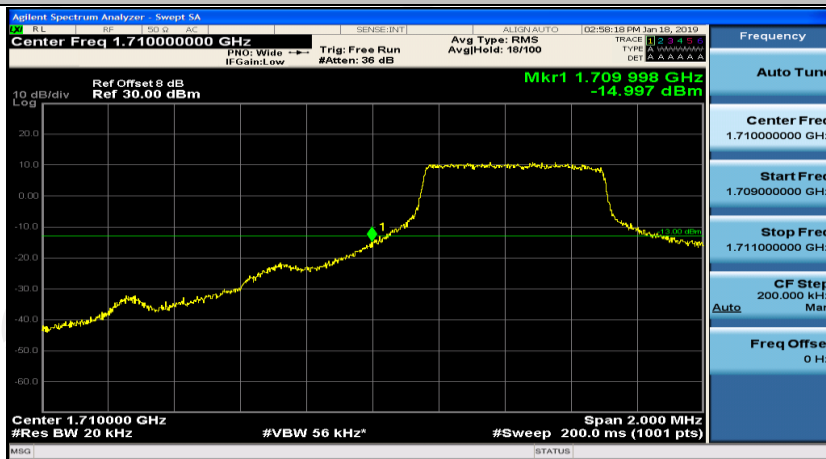

(Channel Bandwidth:20 MHz)_HCH_16QAM_50RB#25

(Channel Bandwidth:20 MHz)_HCH_16QAM_50RB#50

(Channel Bandwidth:20 MHz)_HCH_16QAM_100RB#0

Appendix D: Band Edge

Test Graphs

Channel Bandwidth: 1.4 MHz

(Channel Bandwidth: 1.4 MHz)_LCH_QPSK_3RB#0