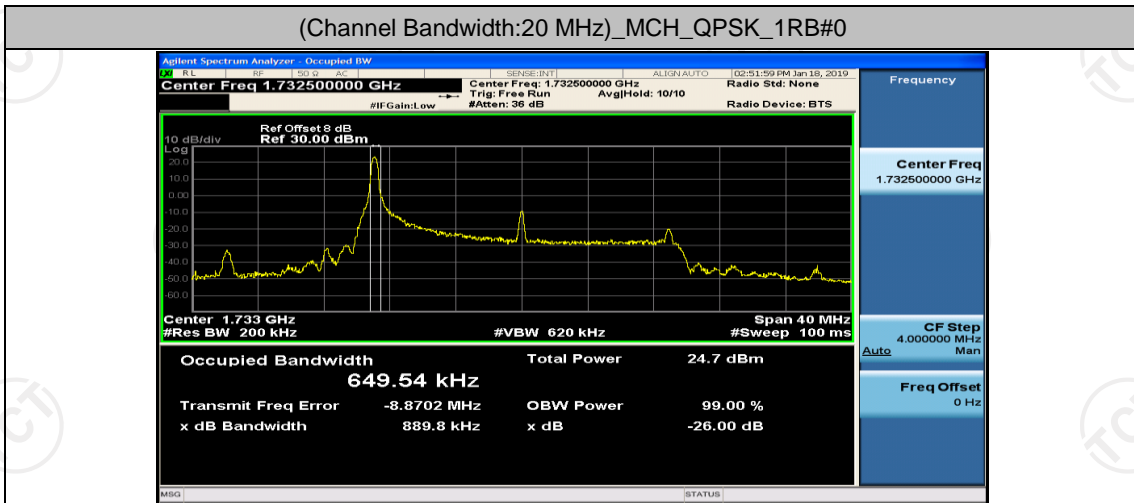

(Channel Bandwidth:20 MHz)_LCH_QPSK_50RB#25

(Channel Bandwidth:20 MHz)_LCH_QPSK_50RB#50

(Channel Bandwidth:20 MHz)_LCH_QPSK_100RB#0

(Channel Bandwidth: 20 MHz)_MCH_QPSK_1RB#0

(Channel Bandwidth: 20 MHz)_MCH_QPSK_1RB#50