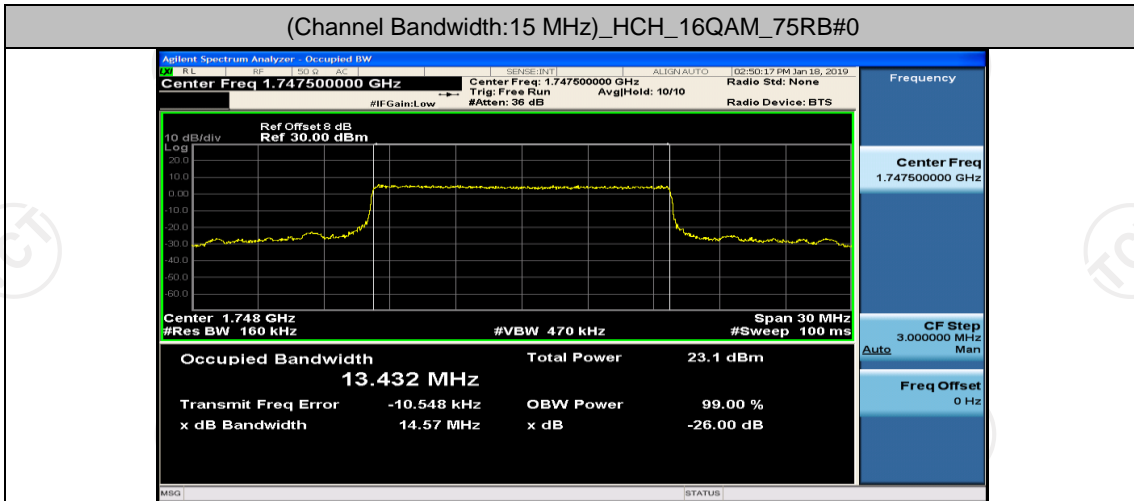

(Channel Bandwidth:15 MHz)_HCH_16QAM_37RB#0

(Channel Bandwidth:15 MHz)_HCH_16QAM_37RB#18

(Channel Bandwidth:15 MHz)_HCH_16QAM_37RB#38

(Channel Bandwidth:15 MHz)_HCH_16QAM_75RB#0

Channel Bandwidth: 20 MHz

(Channel Bandwidth:20 MHz)_LCH_QPSK_50RB#0