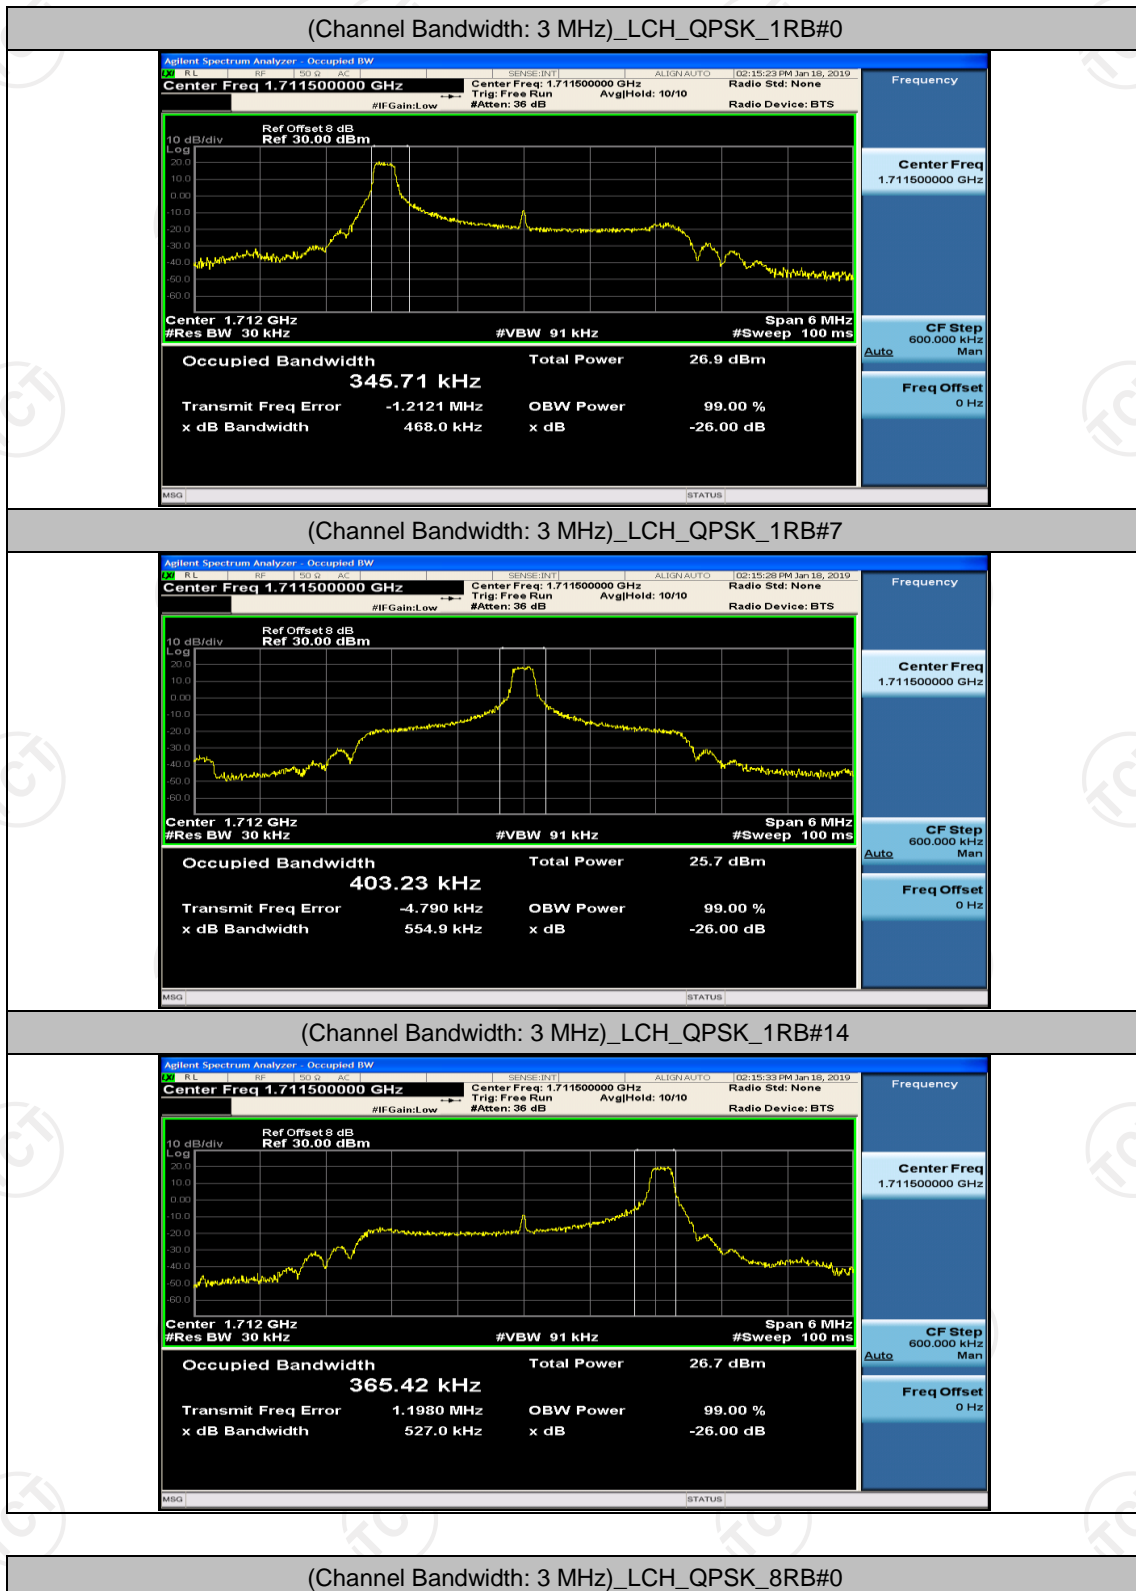

Channel Bandwidth: 3 MHz

(Channel Bandwidth: 3 MHz)_LCH_QPSK_8RB#4

(Channel Bandwidth: 3 MHz)_LCH_QPSK_8RB#7

(Channel Bandwidth: 3 MHz)_LCH_QPSK_15RB#0

(Channel Bandwidth: 3 MHz)_MCH_QPSK_1RB#0

(Channel Bandwidth: 3 MHz)_MCH_QPSK_1RB#7

(Channel Bandwidth: 3 MHz)_MCH_QPSK_1RB#14

(Channel Bandwidth: 3 MHz)_MCH_QPSK_8RB#0

(Channel Bandwidth: 3 MHz)_MCH_QPSK_8RB#4

(Channel Bandwidth: 3 MHz)_MCH_QPSK_8RB#7

(Channel Bandwidth: 3 MHz)_MCH_QPSK_15RB#0