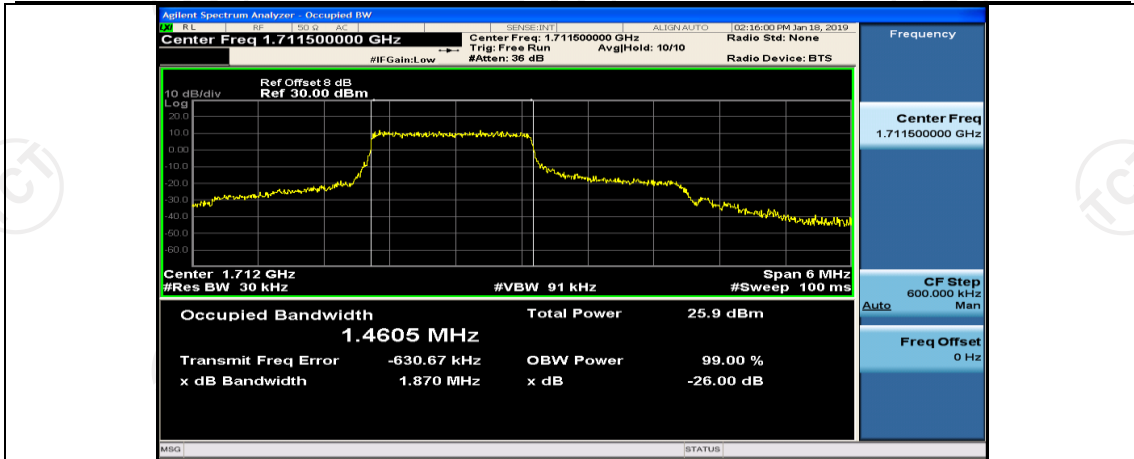

Channel Bandwidth: 3 MHz

(Channel Bandwidth: 3 MHz)_LCH_QPSK_8RB#4

(Channel Bandwidth: 3 MHz)_LCH_QPSK_8RB#7

(Channel Bandwidth: 3 MHz)_LCH_QPSK_15RB#0

(Channel Bandwidth: 3 MHz)_MCH_QPSK_1RB#0

(Channel Bandwidth: 3 MHz)_MCH_QPSK_1RB#7

(Channel Bandwidth: 3 MHz)_MCH_QPSK_1RB#14

(Channel Bandwidth: 3 MHz)_MCH_QPSK_8RB#0

(Channel Bandwidth: 3 MHz)_MCH_QPSK_8RB#4

(Channel Bandwidth: 3 MHz)_MCH_QPSK_8RB#7

(Channel Bandwidth: 3 MHz)_MCH_QPSK_15RB#0