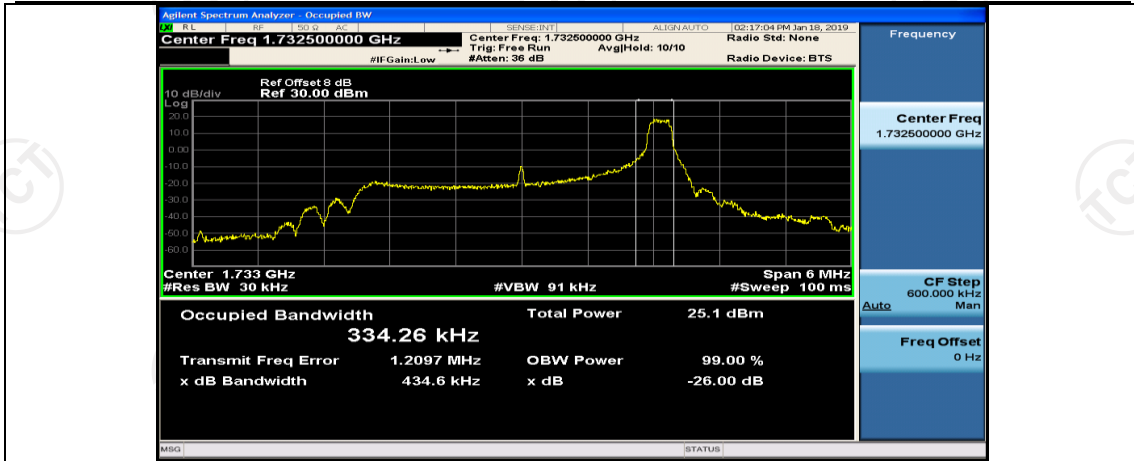

(Channel Bandwidth: 3 MHz)_MCH_QPSK_1RB#7

(Channel Bandwidth: 3 MHz)_MCH_QPSK_1RB#14