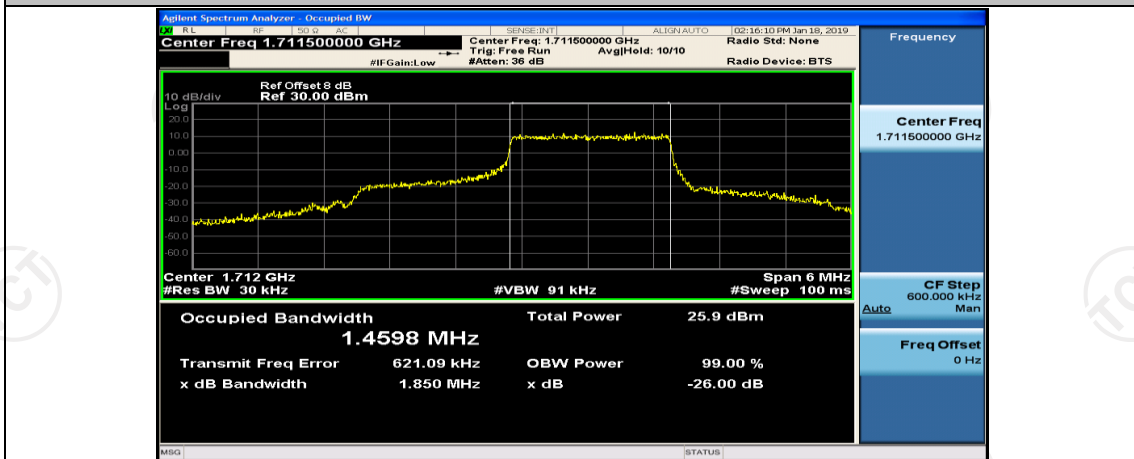

Channel Bandwidth: 3 MHz

(Channel Bandwidth: 3 MHz)_LCH_QPSK_8RB#4

(Channel Bandwidth: 3 MHz)_LCH_QPSK_8RB#7

(Channel Bandwidth: 3 MHz)_LCH_QPSK_15RB#0

(Channel Bandwidth: 3 MHz)_MCH_QPSK_1RB#0

(Channel Bandwidth: 3 MHz)_MCH_QPSK_1RB#7

(Channel Bandwidth: 3 MHz)_MCH_QPSK_1RB#14

(Channel Bandwidth: 3 MHz)_MCH_QPSK_8RB#0

(Channel Bandwidth: 3 MHz)_MCH_QPSK_8RB#4

(Channel Bandwidth: 3 MHz)_MCH_QPSK_8RB#7

(Channel Bandwidth: 3 MHz)_MCH_QPSK_15RB#0