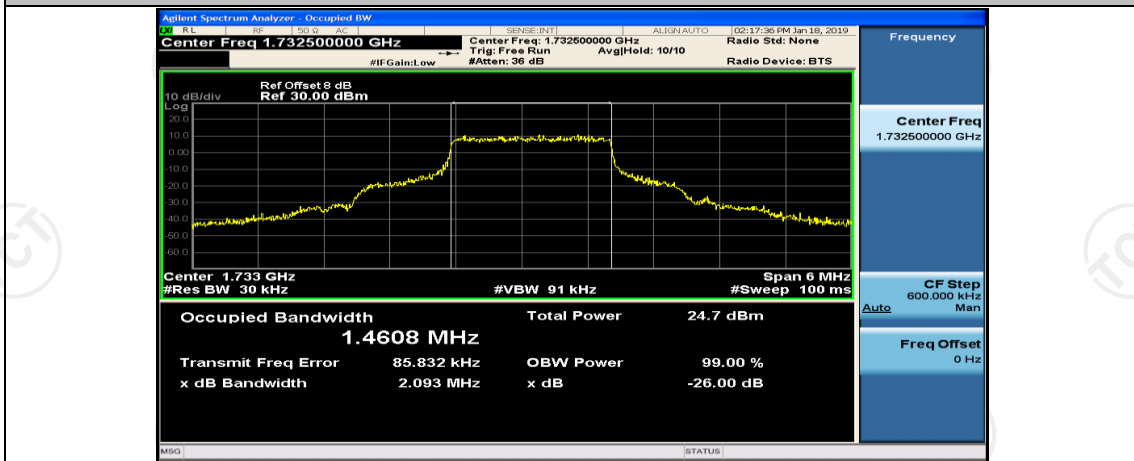

Channel Bandwidth: 3 MHz

(Channel Bandwidth: 3 MHz)_LCH_QPSK_8RB#4

(Channel Bandwidth: 3 MHz)_LCH_QPSK_8RB#7

(Channel Bandwidth: 3 MHz)_LCH_QPSK_15RB#0

(Channel Bandwidth: 3 MHz)_MCH_QPSK_1RB#0

(Channel Bandwidth: 3 MHz)_MCH_QPSK_1RB#7

(Channel Bandwidth: 3 MHz)_MCH_QPSK_1RB#14

(Channel Bandwidth: 3 MHz)_MCH_QPSK_8RB#0

(Channel Bandwidth: 3 MHz)_MCH_QPSK_8RB#4

(Channel Bandwidth: 3 MHz)_MCH_QPSK_8RB#7

(Channel Bandwidth: 3 MHz)_MCH_QPSK_15RB#0