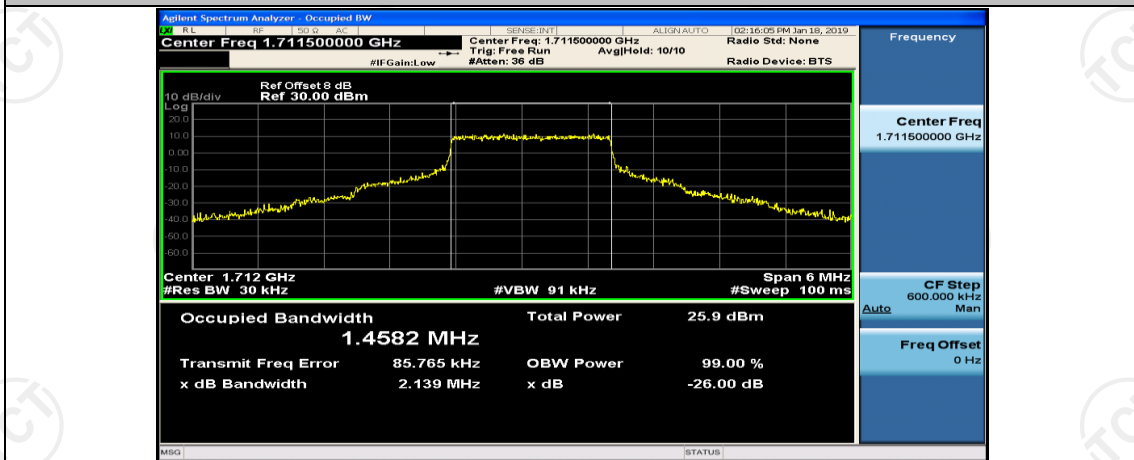

Channel Bandwidth: 3 MHz

(Channel Bandwidth: 3 MHz)_LCH_QPSK_8RB#4

(Channel Bandwidth: 3 MHz)_LCH_QPSK_8RB#7

(Channel Bandwidth: 3 MHz)_LCH_QPSK_15RB#0

(Channel Bandwidth: 3 MHz)_MCH_QPSK_1RB#0

(Channel Bandwidth: 3 MHz)_MCH_QPSK_1RB#7

(Channel Bandwidth: 3 MHz)_MCH_QPSK_1RB#14

(Channel Bandwidth: 3 MHz)_MCH_QPSK_8RB#0

(Channel Bandwidth: 3 MHz)_MCH_QPSK_8RB#4

(Channel Bandwidth: 3 MHz)_MCH_QPSK_8RB#7

(Channel Bandwidth: 3 MHz)_MCH_QPSK_15RB#0