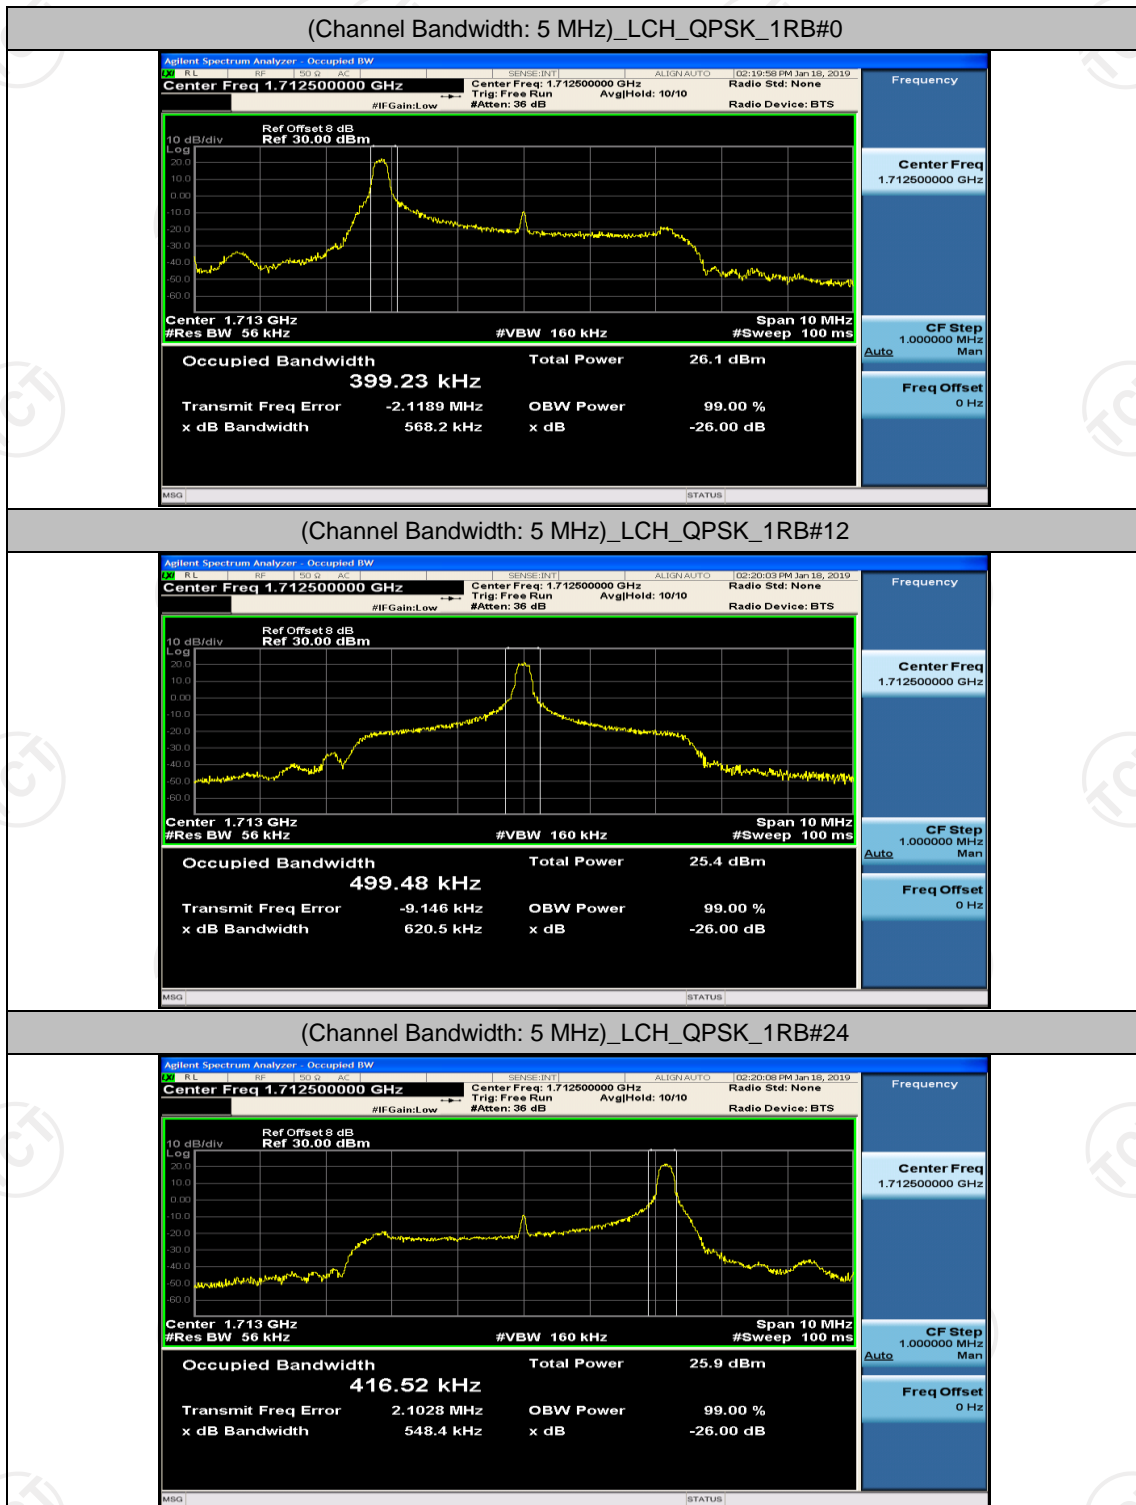

(Channel Bandwidth: 3 MHz)_HCH_16QAM_8RB#4

(Channel Bandwidth: 3 MHz)_HCH_16QAM_8RB#7

(Channel Bandwidth: 3 MHz)_HCH_16QAM_15RB#0

Channel Bandwidth: 5 MHz

(Channel Bandwidth: 5 MHz)_MCH_QPSK_1RB#0

(Channel Bandwidth: 5 MHz)_MCH_QPSK_1RB#12