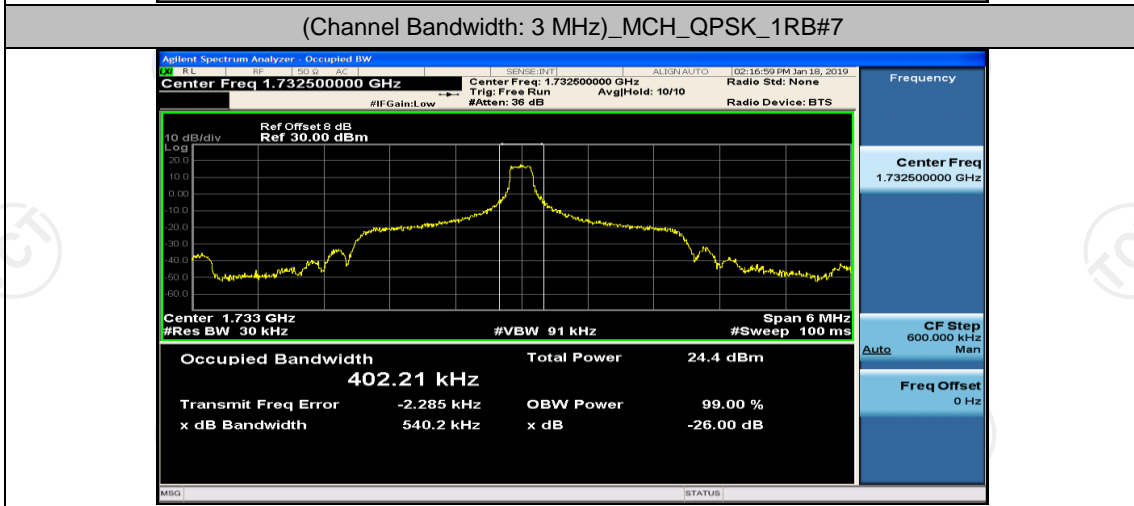

Channel Bandwidth: 3 MHz

(Channel Bandwidth: 3 MHz)_LCH_QPSK_8RB#4

(Channel Bandwidth: 3 MHz)_LCH_QPSK_8RB#7

(Channel Bandwidth: 3 MHz)_LCH_QPSK_15RB#0

(Channel Bandwidth: 3 MHz)_MCH_QPSK_1RB#0

(Channel Bandwidth: 3 MHz)_MCH_QPSK_1RB#7