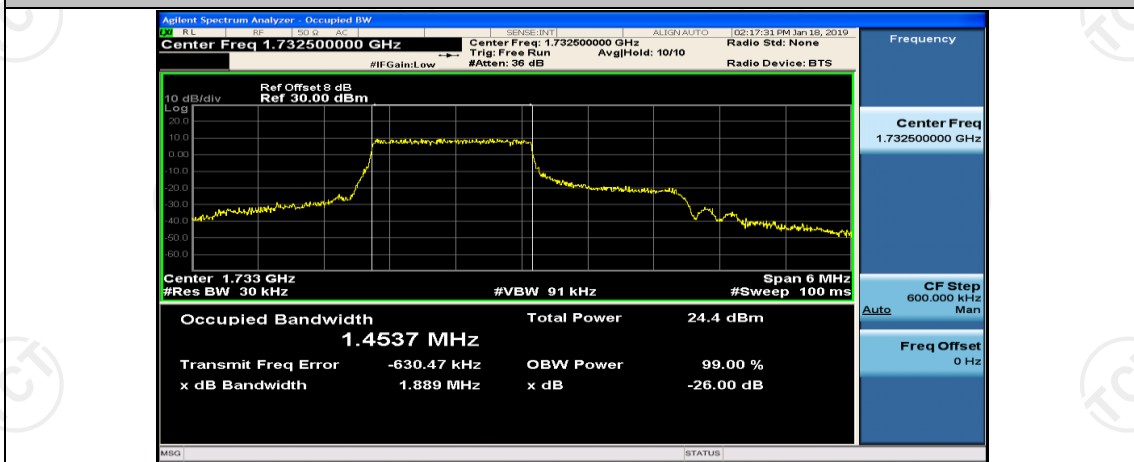

Channel Bandwidth: 3 MHz

(Channel Bandwidth: 3 MHz)_LCH_QPSK_8RB#4

(Channel Bandwidth: 3 MHz)_LCH_QPSK_8RB#7

(Channel Bandwidth: 3 MHz)_LCH_QPSK_15RB#0

(Channel Bandwidth: 3 MHz)_MCH_QPSK_1RB#0

(Channel Bandwidth: 3 MHz)_MCH_QPSK_1RB#7

(Channel Bandwidth: 3 MHz)_MCH_QPSK_1RB#14

(Channel Bandwidth: 3 MHz)_MCH_QPSK_8RB#0

(Channel Bandwidth: 3 MHz)_MCH_QPSK_8RB#4

(Channel Bandwidth: 3 MHz)_MCH_QPSK_8RB#7

(Channel Bandwidth: 3 MHz)_MCH_QPSK_15RB#0