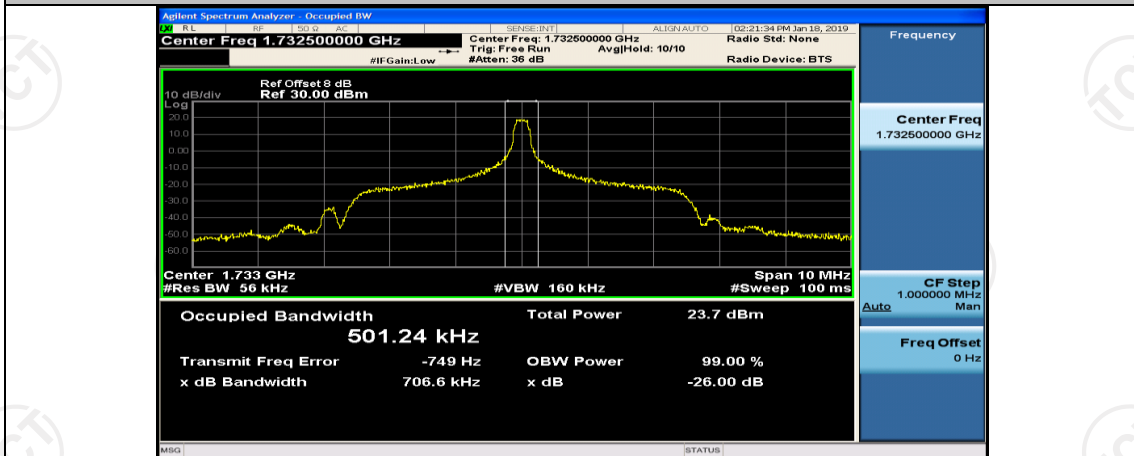

(Channel Bandwidth: 3 MHz)_HCH_16QAM_8RB#4

(Channel Bandwidth: 3 MHz)_HCH_16QAM_8RB#7

(Channel Bandwidth: 3 MHz)_HCH_16QAM_15RB#0

Channel Bandwidth: 5 MHz

(Channel Bandwidth: 5 MHz)_MCH_QPSK_1RB#0

(Channel Bandwidth: 5 MHz)_MCH_QPSK_1RB#12