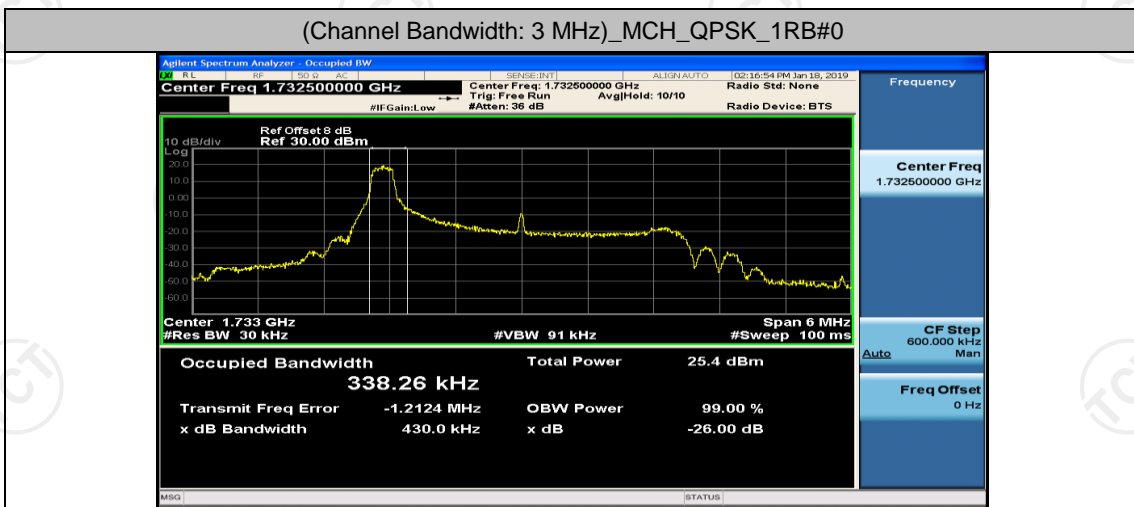

Channel Bandwidth: 3 MHz

(Channel Bandwidth: 3 MHz)_LCH_QPSK_8RB#4

(Channel Bandwidth: 3 MHz)_LCH_QPSK_8RB#7

(Channel Bandwidth: 3 MHz)_LCH_QPSK_15RB#0

(Channel Bandwidth: 3 MHz)_MCH_QPSK_1RB#0

(Channel Bandwidth: 3 MHz)_MCH_QPSK_1RB#7