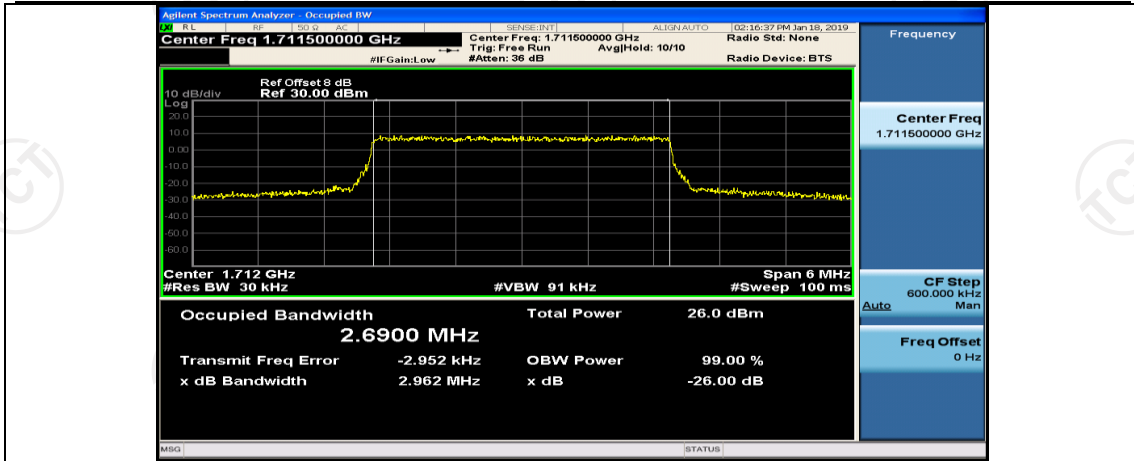

Channel Bandwidth: 3 MHz

(Channel Bandwidth: 3 MHz)_LCH_QPSK_8RB#4

(Channel Bandwidth: 3 MHz)_LCH_QPSK_8RB#7

(Channel Bandwidth: 3 MHz)_LCH_QPSK_15RB#0

(Channel Bandwidth: 3 MHz)_MCH_QPSK_1RB#0

(Channel Bandwidth: 3 MHz)_MCH_QPSK_1RB#7