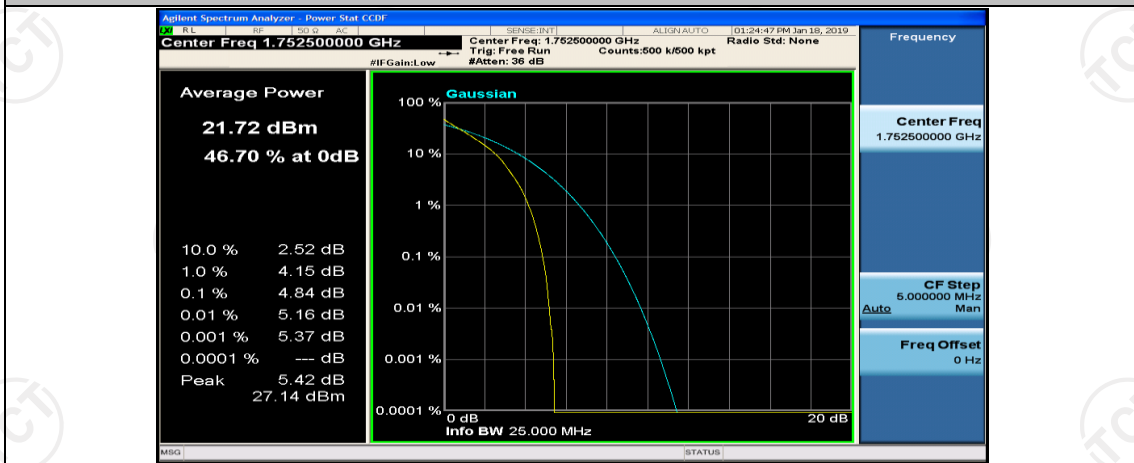

(Channel Bandwidth: 5 MHz)_MCH_QPSK_12RB#0

(Channel Bandwidth: 5 MHz)_MCH_QPSK_12RB#6

(Channel Bandwidth: 5 MHz)_MCH_QPSK_12RB#13

(Channel Bandwidth: 5 MHz)_HCH_QPSK_1RB#24

(Channel Bandwidth: 5 MHz)_HCH_QPSK_12RB#0

(Channel Bandwidth: 5 MHz)_HCH_QPSK_12RB#6

(Channel Bandwidth: 5 MHz)_LCH_16QAM_1RB#12

(Channel Bandwidth: 5 MHz)_LCH_16QAM_1RB#24

(Channel Bandwidth: 5 MHz)_LCH_16QAM_12RB#0

(Channel Bandwidth: 5 MHz)_LCH_16QAM_12RB#6