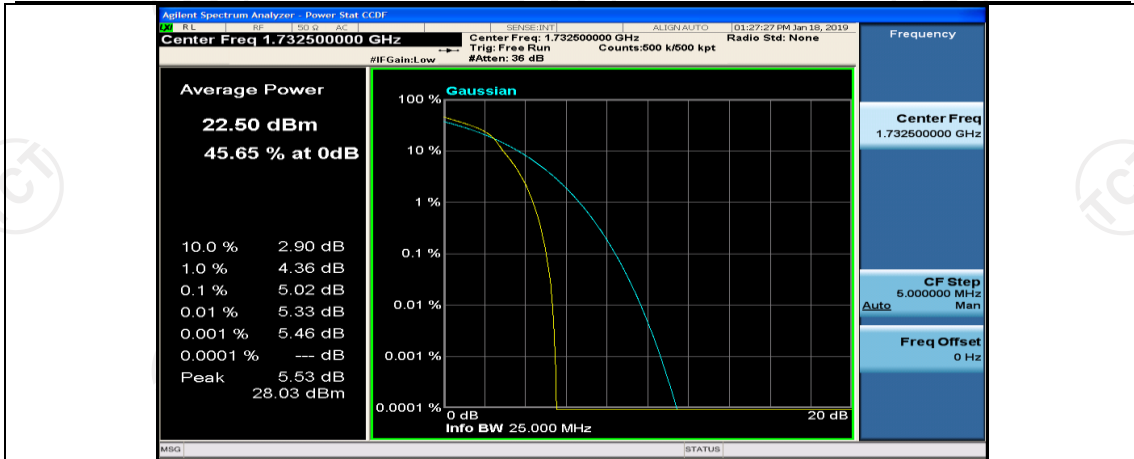

Channel Bandwidth: 10 MHz_LCH_16QAM_1RB#0

Channel Bandwidth: 10 MHz_MCH_16QAM_1RB#0

Channel Bandwidth: 10 MHz_MCH_16QAM_1RB#24

Channel Bandwidth: 10 MHz_MCH_16QAM_1RB#49

Channel Bandwidth: 15 MHz

(Channel Bandwidth: 15 MHz)_LCH_QPSK_1RB#0