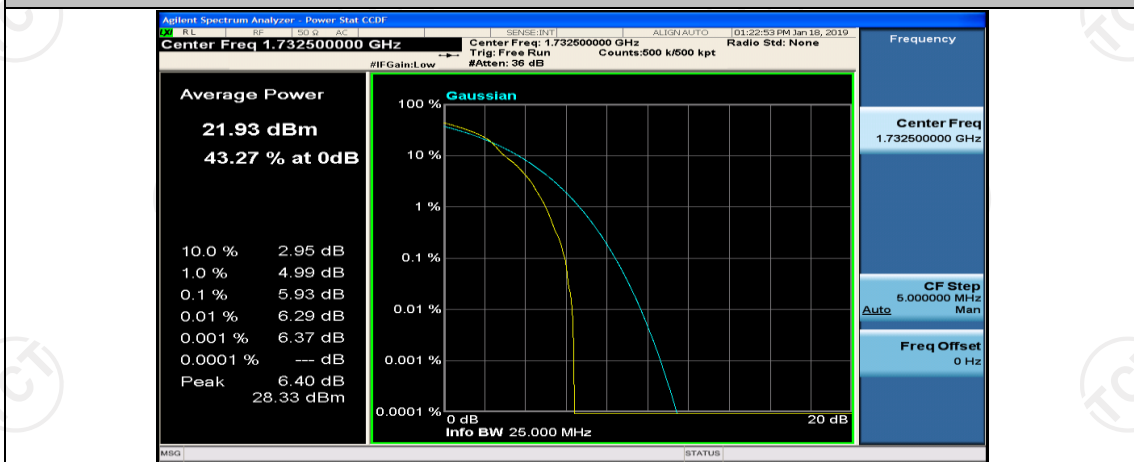

(Channel Bandwidth: 5 MHz)_HCH_QPSK_12RB#6

(Channel Bandwidth: 5 MHz)_LCH_16QAM_1RB#12

(Channel Bandwidth: 5 MHz)_LCH_16QAM_1RB#24

(Channel Bandwidth: 5 MHz)_LCH_16QAM_12RB#0

(Channel Bandwidth: 5 MHz)_LCH_16QAM_12RB#6

(Channel Bandwidth: 5 MHz)_LCH_16QAM_12RB#13

(Channel Bandwidth: 5 MHz)_LCH_16QAM_25RB#0

(Channel Bandwidth: 5 MHz)_MCH_16QAM_1RB#0

(Channel Bandwidth: 5 MHz)_MCH_16QAM_1RB#12

(Channel Bandwidth: 5 MHz)_MCH_16QAM_1RB#24