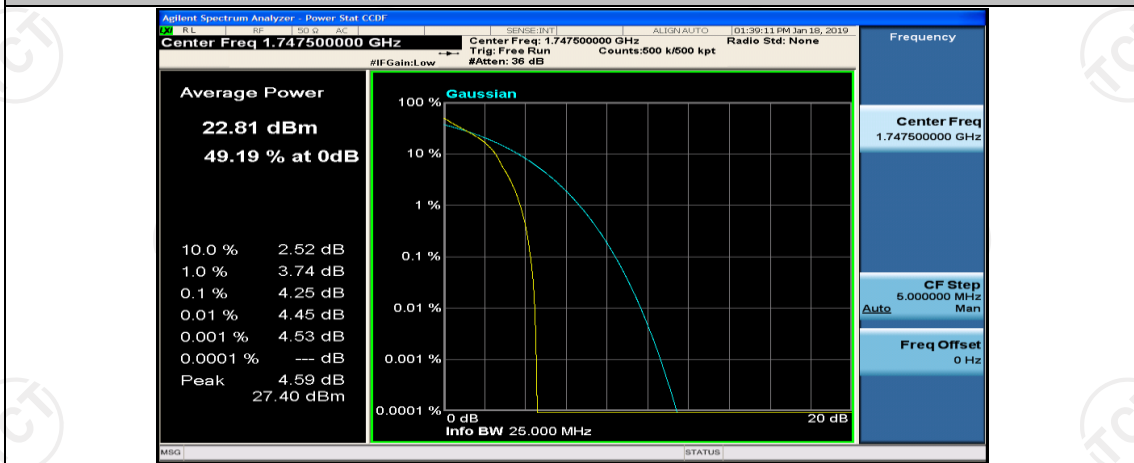

(Channel Bandwidth:15 MHz)_HCH_QPSK_37RB#0