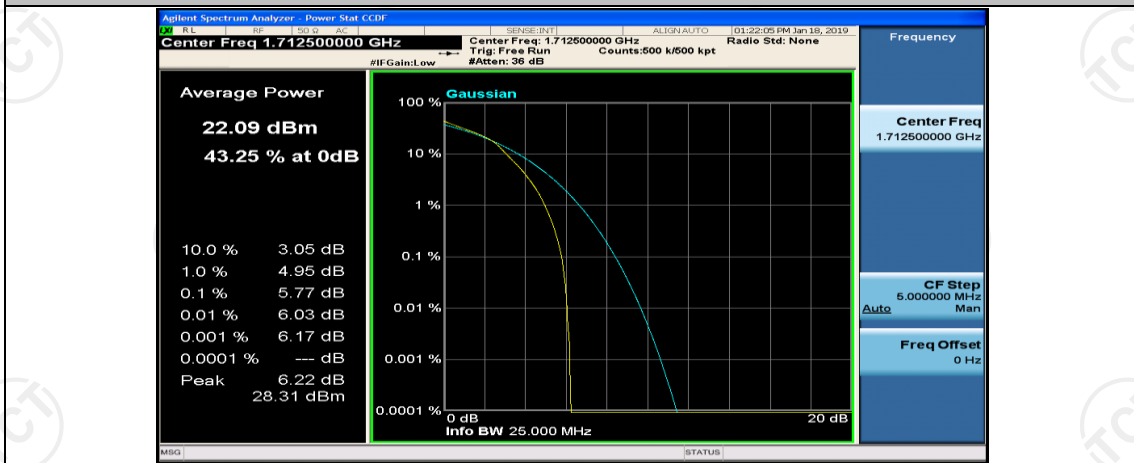

(Channel Bandwidth: 5 MHz)_HCH_QPSK_12RB#6

(Channel Bandwidth: 5 MHz)_LCH_16QAM_1RB#12

(Channel Bandwidth: 5 MHz)_LCH_16QAM_1RB#24

(Channel Bandwidth: 5 MHz)_LCH_16QAM_12RB#0

(Channel Bandwidth: 5 MHz)_LCH_16QAM_12RB#6

(Channel Bandwidth: 5 MHz)_LCH_16QAM_12RB#13

(Channel Bandwidth: 5 MHz)_LCH_16QAM_25RB#0

(Channel Bandwidth: 5 MHz)_MCH_16QAM_1RB#0

(Channel Bandwidth: 5 MHz)_MCH_16QAM_1RB#12

(Channel Bandwidth: 5 MHz)_MCH_16QAM_1RB#24