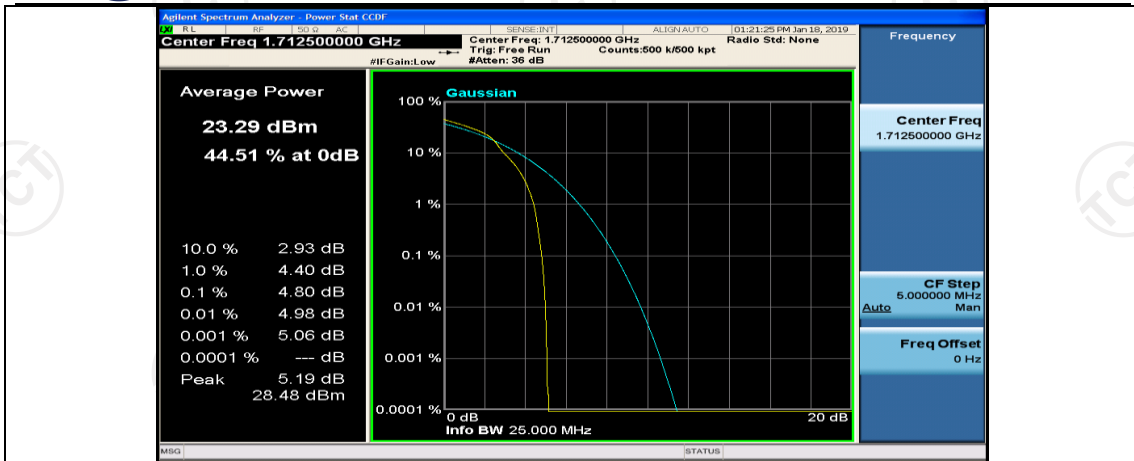

(Channel Bandwidth: 5 MHz)_MCH_QPSK_12RB#0

(Channel Bandwidth: 5 MHz)_MCH_QPSK_12RB#6

(Channel Bandwidth: 5 MHz)_MCH_QPSK_12RB#13

(Channel Bandwidth: 5 MHz)_HCH_QPSK_1RB#24

(Channel Bandwidth: 5 MHz)_HCH_QPSK_12RB#0

(Channel Bandwidth: 5 MHz)_HCH_QPSK_12RB#6

(Channel Bandwidth: 5 MHz)_LCH_16QAM_1RB#12

(Channel Bandwidth: 5 MHz)_LCH_16QAM_1RB#24

(Channel Bandwidth: 5 MHz)_LCH_16QAM_12RB#0

(Channel Bandwidth: 5 MHz)_LCH_16QAM_12RB#6