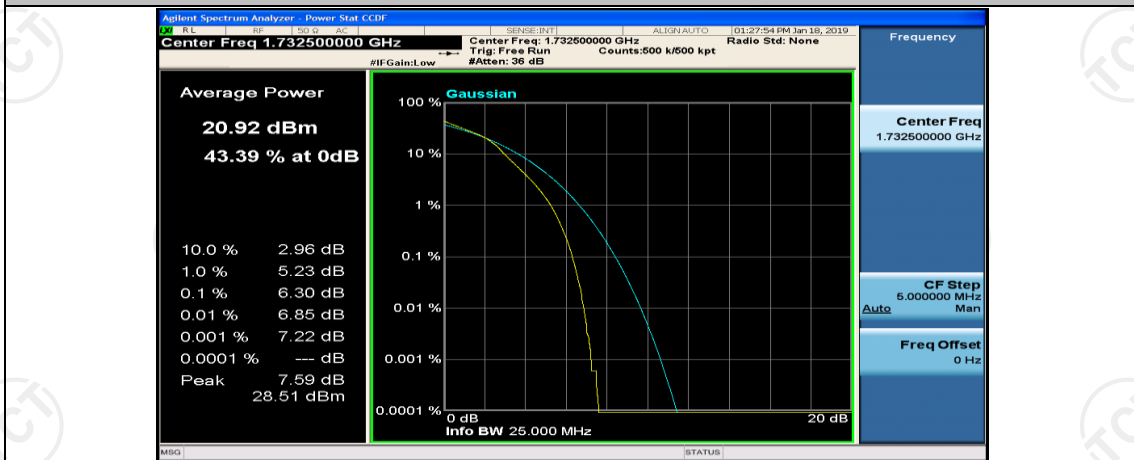

Channel Bandwidth: 10 MHz_LCH_16QAM_1RB#0

Channel Bandwidth: 10 MHz_MCH_16QAM_1RB#0

Channel Bandwidth: 10 MHz_MCH_16QAM_1RB#24

Channel Bandwidth: 10 MHz_MCH_16QAM_1RB#49

Channel Bandwidth: 15 MHz

(Channel Bandwidth: 15 MHz)_LCH_QPSK_1RB#0