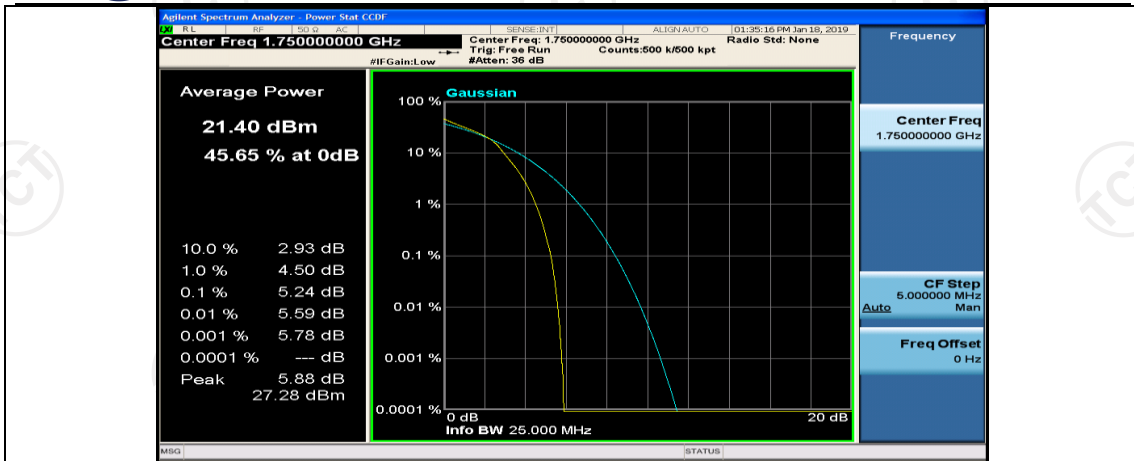

Channel Bandwidth: 10 MHz_LCH_16QAM_1RB#0

Channel Bandwidth: 10 MHz_MCH_16QAM_1RB#0

Channel Bandwidth: 10 MHz_MCH_16QAM_1RB#24

Channel Bandwidth: 10 MHz_MCH_16QAM_1RB#49

Channel Bandwidth: 15 MHz

(Channel Bandwidth: 15 MHz)_LCH_QPSK_1RB#0