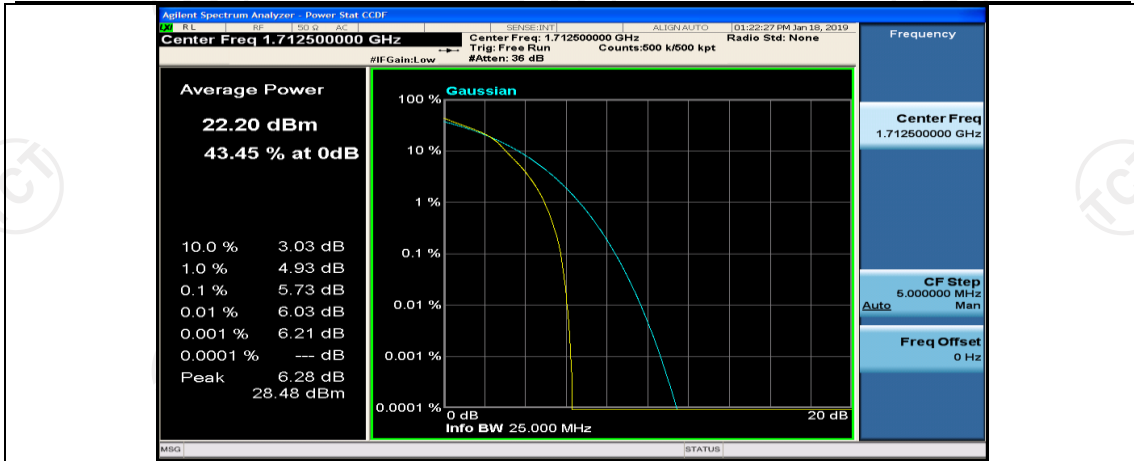

(Channel Bandwidth: 5 MHz)_LCH_16QAM_25RB#0