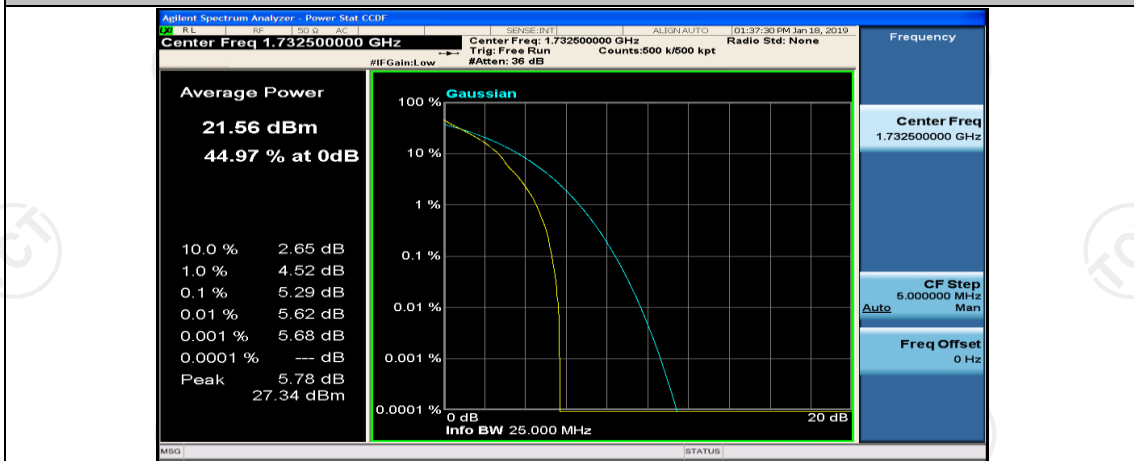

(Channel Bandwidth:15 MHz)_MCH_QPSK_1RB#74