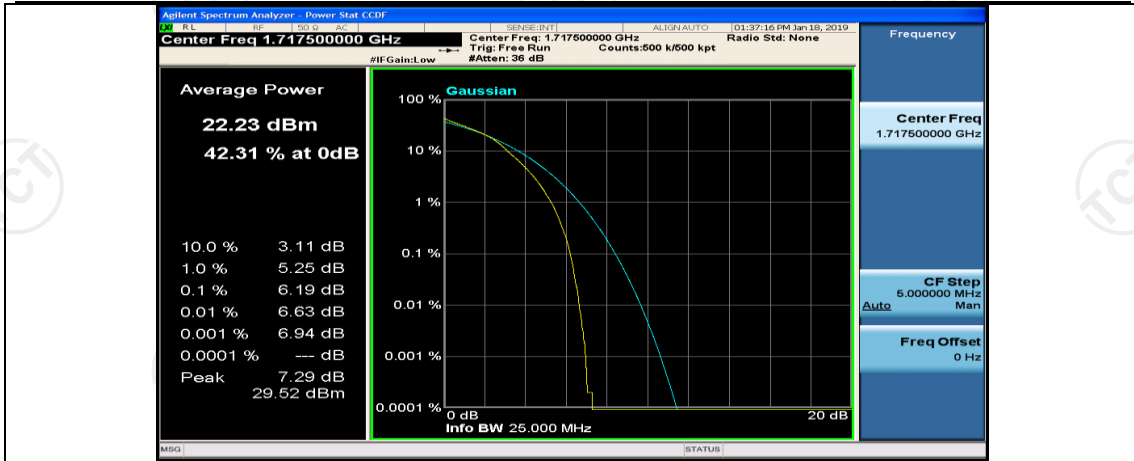

(Channel Bandwidth:15 MHz)_MCH_16QAM_1RB#0