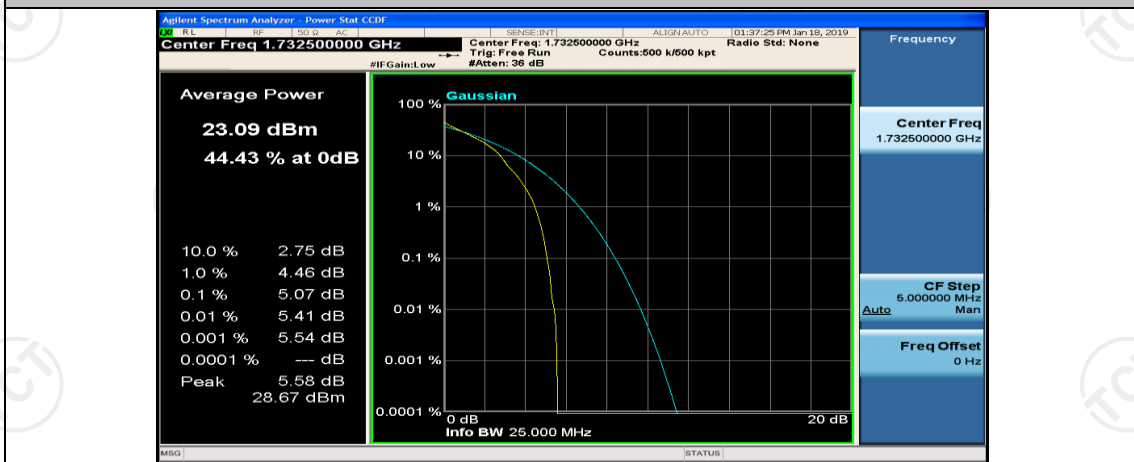

(Channel Bandwidth:15 MHz)_MCH_QPSK_1RB#37