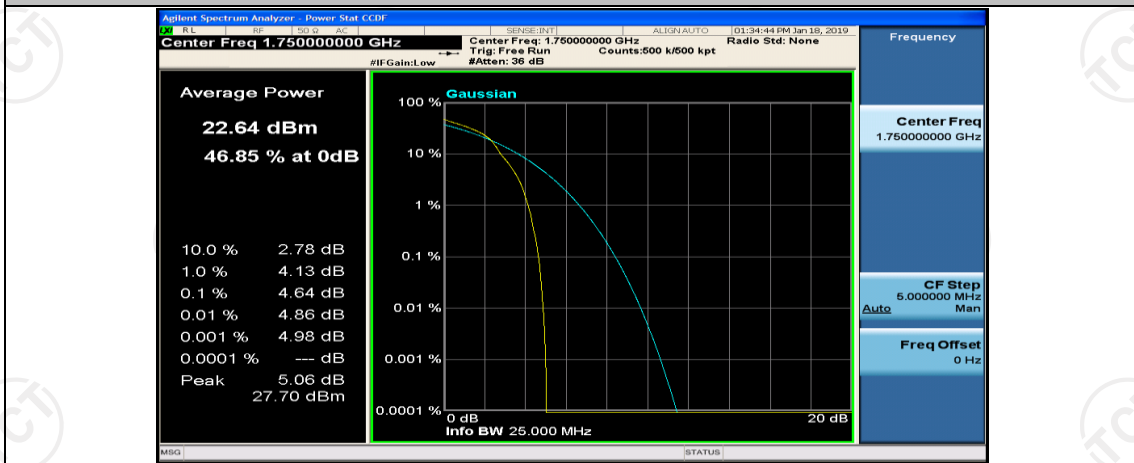

Channel Bandwidth: 10 MHz_LCH_16QAM_1RB#0

Channel Bandwidth: 10 MHz_MCH_16QAM_1RB#0

Channel Bandwidth: 10 MHz_MCH_16QAM_1RB#24

Channel Bandwidth: 10 MHz_MCH_16QAM_1RB#49

Channel Bandwidth: 15 MHz

(Channel Bandwidth: 15 MHz)_LCH_QPSK_1RB#0