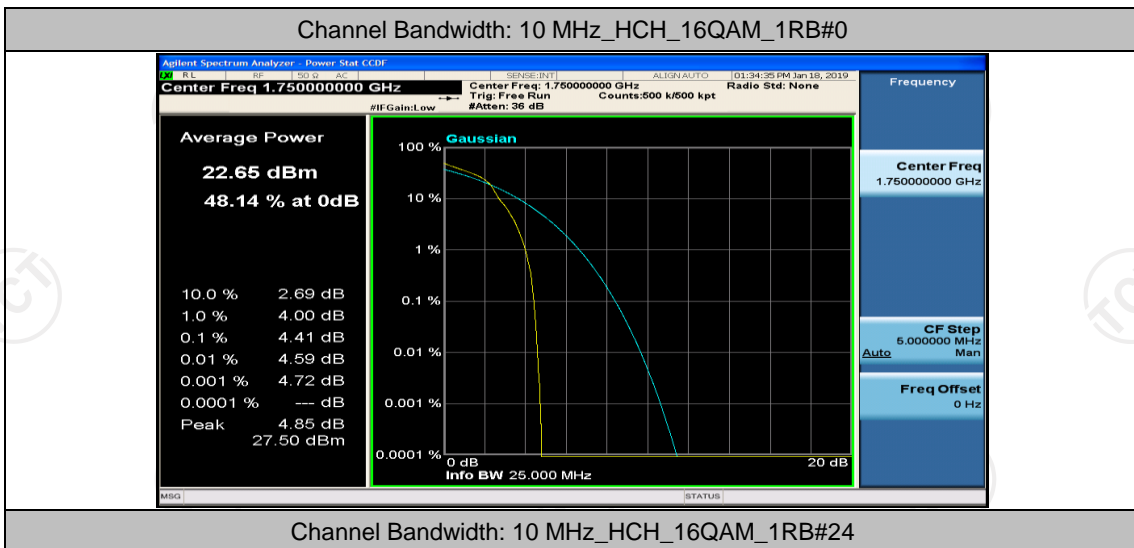

Channel Bandwidth: 10 MHz_LCH_16QAM_1RB#0

Channel Bandwidth: 10 MHz_MCH_16QAM_1RB#0

Channel Bandwidth: 10 MHz_MCH_16QAM_1RB#24

Channel Bandwidth: 10 MHz_MCH_16QAM_1RB#49

Channel Bandwidth: 15 MHz

(Channel Bandwidth: 15 MHz)_LCH_QPSK_1RB#0