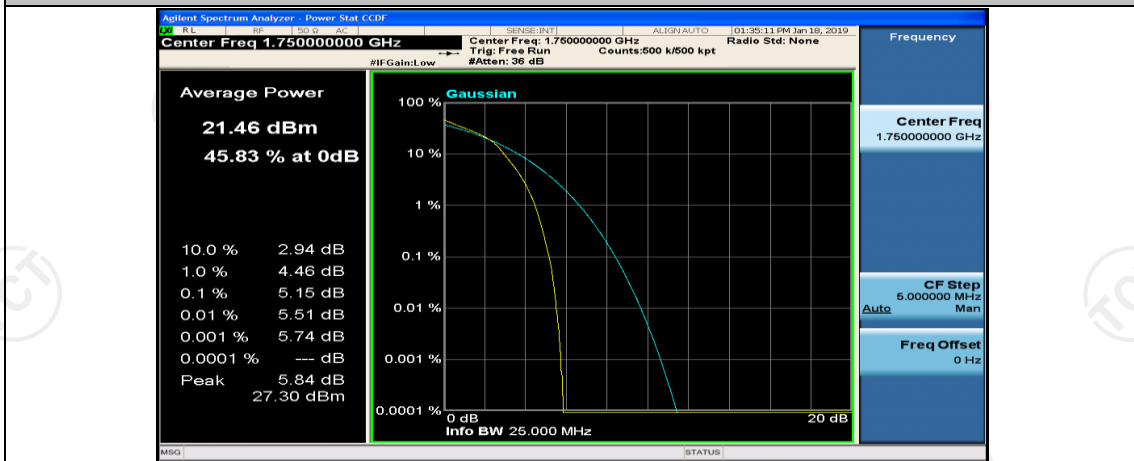

Channel Bandwidth: 10 MHz_LCH_16QAM_1RB#0

Channel Bandwidth: 10 MHz_MCH_16QAM_1RB#0

Channel Bandwidth: 10 MHz_MCH_16QAM_1RB#24

Channel Bandwidth: 10 MHz_MCH_16QAM_1RB#49

Channel Bandwidth: 15 MHz

(Channel Bandwidth: 15 MHz)_LCH_QPSK_1RB#0