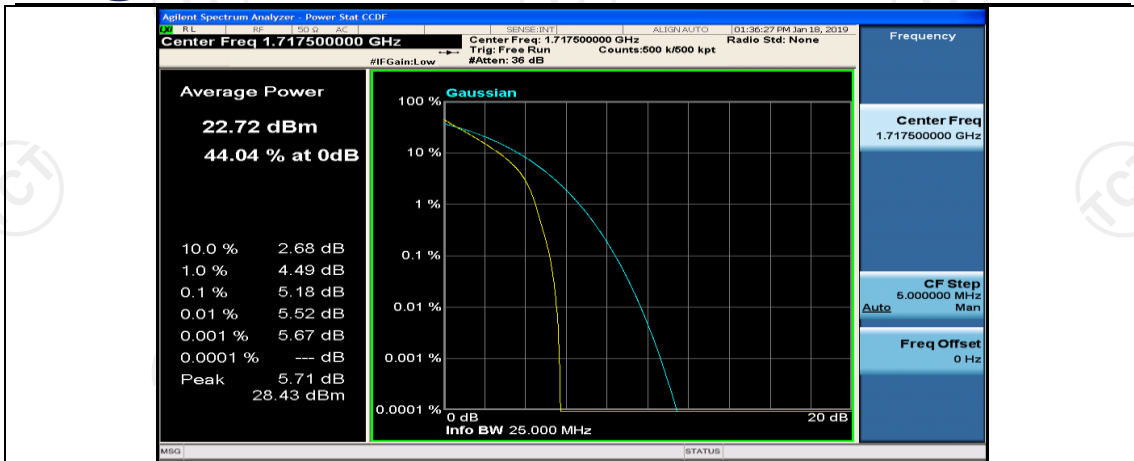

(Channel Bandwidth:15 MHz)_LCH_QPSK_37RB#18