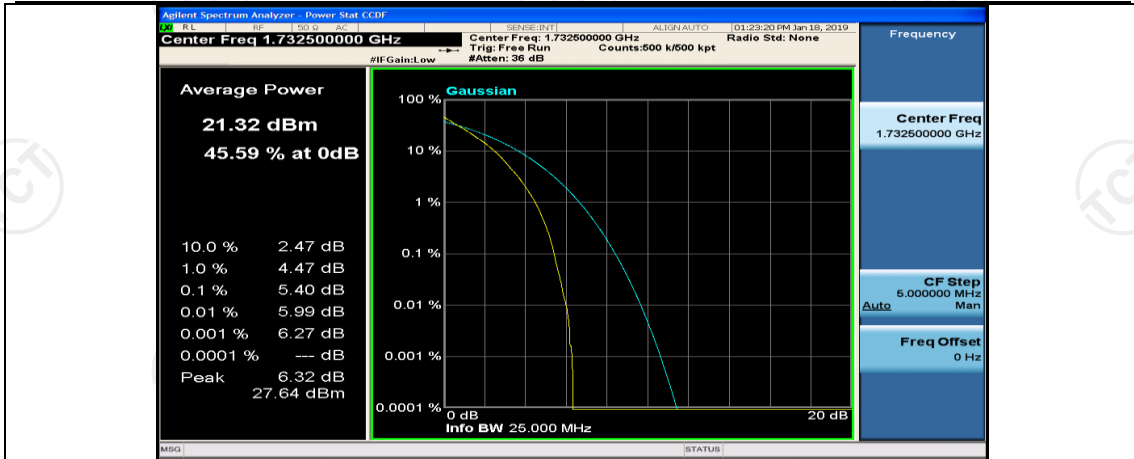

(Channel Bandwidth: 5 MHz)_MCH_QPSK_12RB#0

(Channel Bandwidth: 5 MHz)_MCH_QPSK_12RB#6

(Channel Bandwidth: 5 MHz)_MCH_QPSK_12RB#13

(Channel Bandwidth: 5 MHz)_HCH_QPSK_1RB#24

(Channel Bandwidth: 5 MHz)_HCH_QPSK_12RB#0

(Channel Bandwidth: 5 MHz)_HCH_QPSK_12RB#6

(Channel Bandwidth: 5 MHz)_LCH_16QAM_1RB#12

(Channel Bandwidth: 5 MHz)_LCH_16QAM_1RB#24

(Channel Bandwidth: 5 MHz)_LCH_16QAM_12RB#0

(Channel Bandwidth: 5 MHz)_LCH_16QAM_12RB#6