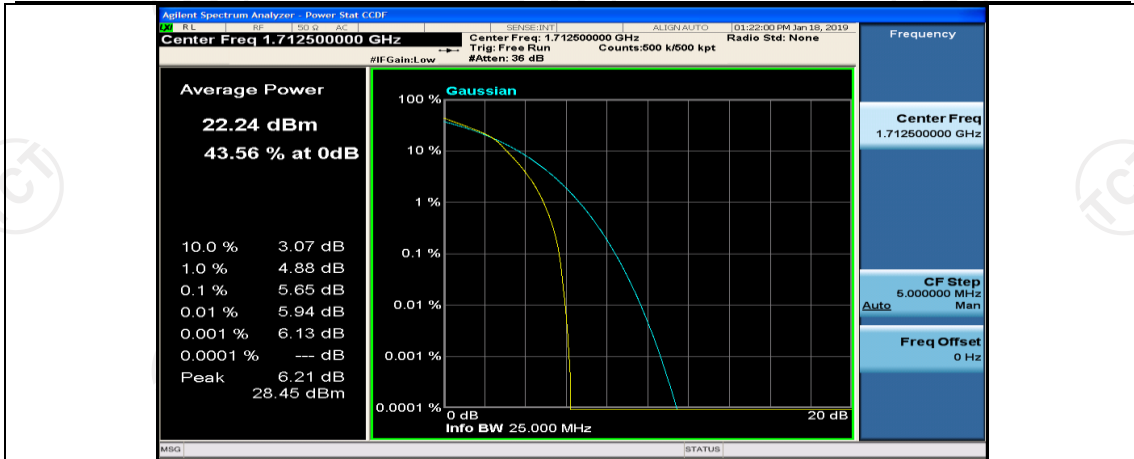

(Channel Bandwidth: 5 MHz)_HCH_QPSK_12RB#6

(Channel Bandwidth: 5 MHz)_LCH_16QAM_1RB#12

(Channel Bandwidth: 5 MHz)_LCH_16QAM_1RB#24

(Channel Bandwidth: 5 MHz)_LCH_16QAM_12RB#0

(Channel Bandwidth: 5 MHz)_LCH_16QAM_12RB#6

(Channel Bandwidth: 5 MHz)_LCH_16QAM_12RB#13

(Channel Bandwidth: 5 MHz)_LCH_16QAM_25RB#0

(Channel Bandwidth: 5 MHz)_MCH_16QAM_1RB#0

(Channel Bandwidth: 5 MHz)_MCH_16QAM_1RB#12

(Channel Bandwidth: 5 MHz)_MCH_16QAM_1RB#24