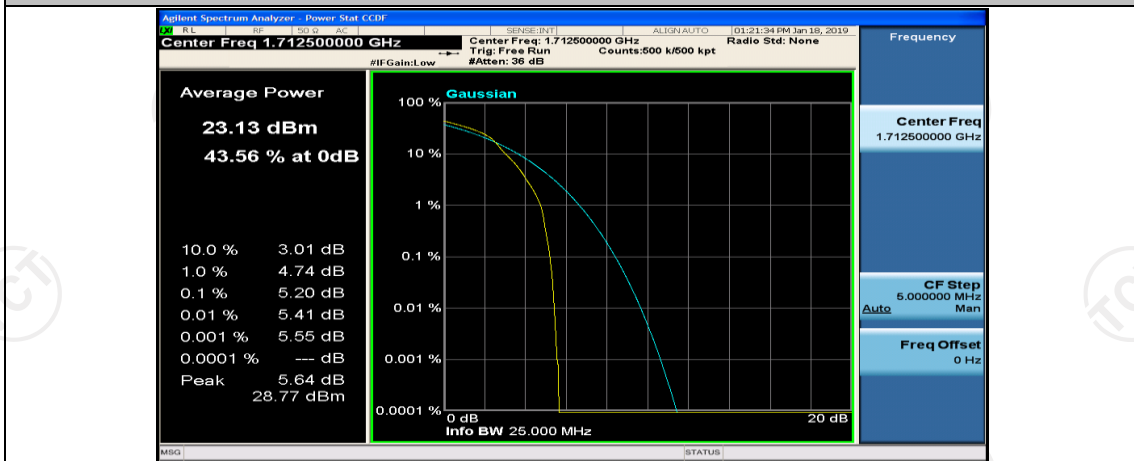

(Channel Bandwidth: 5 MHz)_HCH_QPSK_12RB#6

(Channel Bandwidth: 5 MHz)_LCH_16QAM_1RB#12

(Channel Bandwidth: 5 MHz)_LCH_16QAM_1RB#24

(Channel Bandwidth: 5 MHz)_LCH_16QAM_12RB#0

(Channel Bandwidth: 5 MHz)_LCH_16QAM_12RB#6