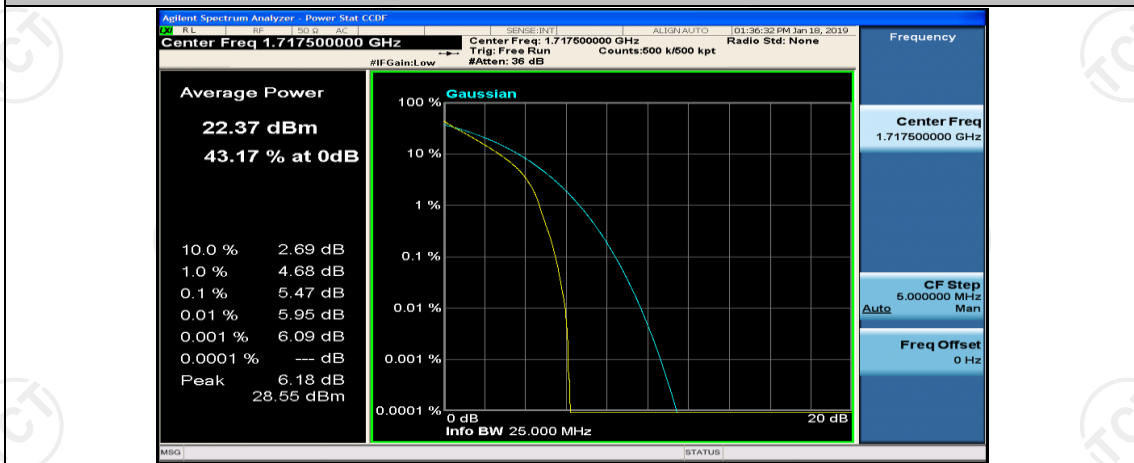

(Channel Bandwidth:15 MHz)_LCH_QPSK_1RB#37

(Channel Bandwidth:15 MHz)_LCH_QPSK_1RB#74

(Channel Bandwidth:15 MHz)_LCH_QPSK_37RB#0

(Channel Bandwidth:15 MHz)_LCH_QPSK_37RB#18

(Channel Bandwidth:15 MHz)_LCH_QPSK_37RB#38