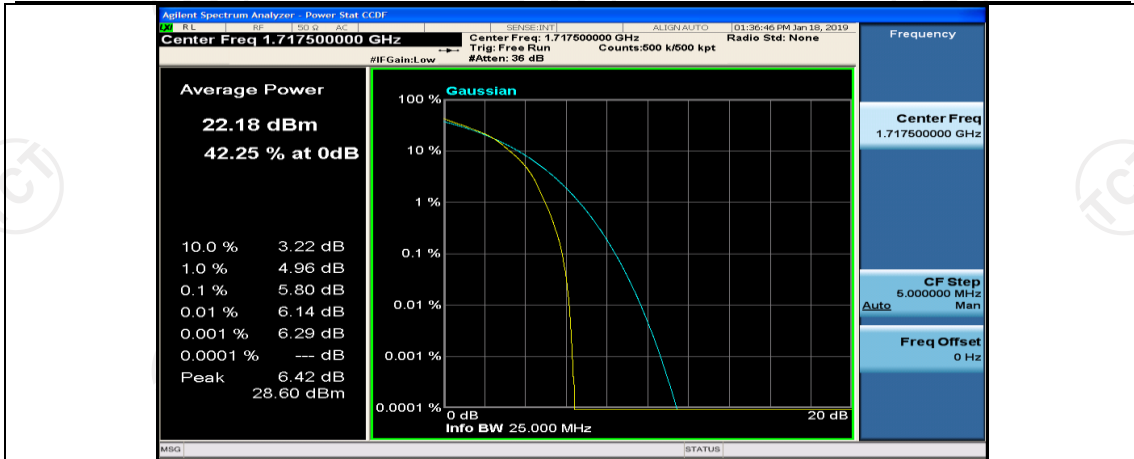

(Channel Bandwidth:15 MHz)_LCH_16QAM_1RB#0

(Channel Bandwidth:15 MHz)_LCH_16QAM_1RB#37

(Channel Bandwidth:15 MHz)_LCH_16QAM_1RB#74

(Channel Bandwidth:15 MHz)_LCH_16QAM_37RB#0

(Channel Bandwidth:15 MHz)_LCH_16QAM_37RB#18