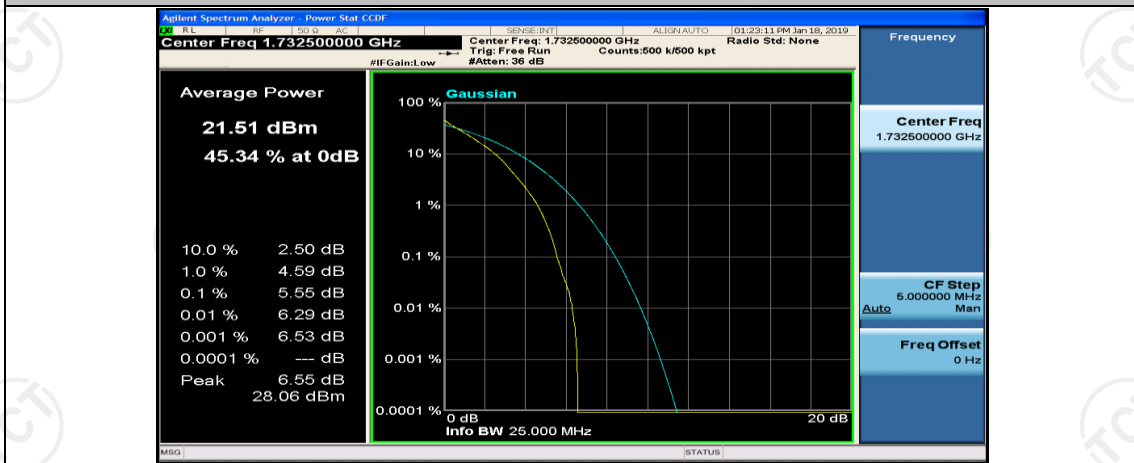

(Channel Bandwidth: 5 MHz)_MCH_QPSK_12RB#0

(Channel Bandwidth: 5 MHz)_MCH_QPSK_12RB#6

(Channel Bandwidth: 5 MHz)_MCH_QPSK_12RB#13

(Channel Bandwidth: 5 MHz)_HCH_QPSK_1RB#24

(Channel Bandwidth: 5 MHz)_HCH_QPSK_12RB#0

(Channel Bandwidth: 5 MHz)_HCH_QPSK_12RB#6

(Channel Bandwidth: 5 MHz)_LCH_16QAM_1RB#12

(Channel Bandwidth: 5 MHz)_LCH_16QAM_1RB#24

(Channel Bandwidth: 5 MHz)_LCH_16QAM_12RB#0

(Channel Bandwidth: 5 MHz)_LCH_16QAM_12RB#6