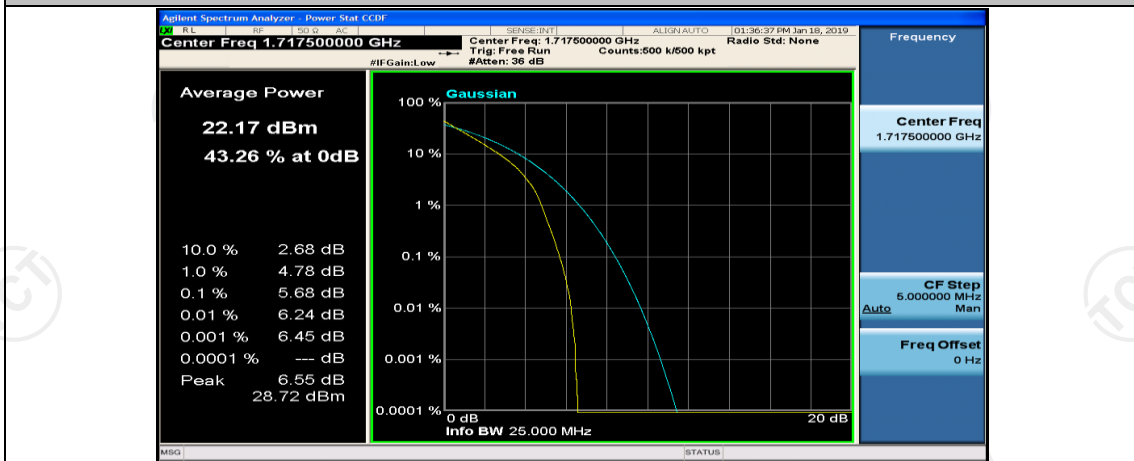

(Channel Bandwidth:15 MHz)_LCH_QPSK_1RB#37

(Channel Bandwidth:15 MHz)_LCH_QPSK_1RB#74

(Channel Bandwidth:15 MHz)_LCH_QPSK_37RB#0

(Channel Bandwidth:15 MHz)_LCH_QPSK_37RB#18

(Channel Bandwidth:15 MHz)_LCH_QPSK_37RB#38