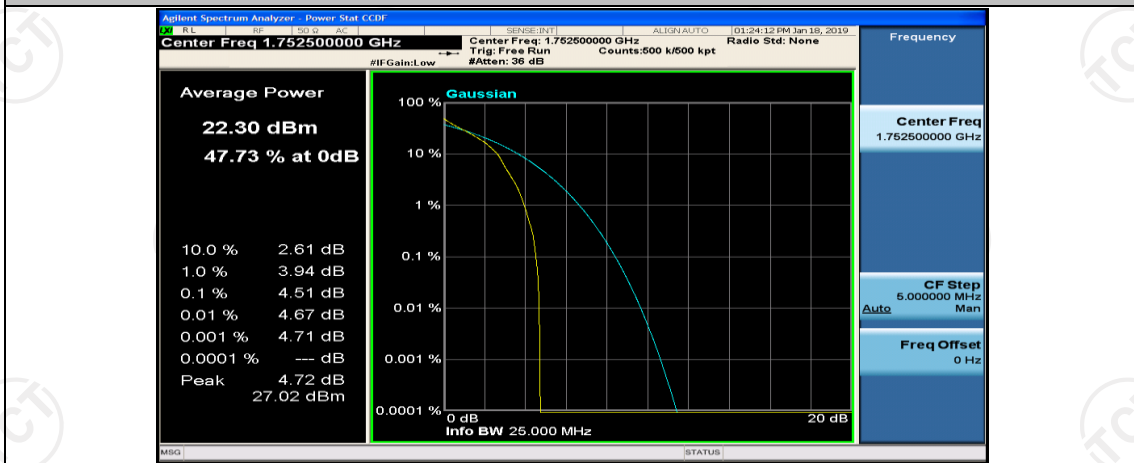

(Channel Bandwidth: 5 MHz)_MCH_QPSK_12RB#0

(Channel Bandwidth: 5 MHz)_MCH_QPSK_12RB#6

(Channel Bandwidth: 5 MHz)_MCH_QPSK_12RB#13

(Channel Bandwidth: 5 MHz)_HCH_QPSK_1RB#24

(Channel Bandwidth: 5 MHz)_HCH_QPSK_12RB#0

(Channel Bandwidth: 5 MHz)_HCH_QPSK_12RB#6

(Channel Bandwidth: 5 MHz)_LCH_16QAM_1RB#12

(Channel Bandwidth: 5 MHz)_LCH_16QAM_1RB#24

(Channel Bandwidth: 5 MHz)_LCH_16QAM_12RB#0

(Channel Bandwidth: 5 MHz)_LCH_16QAM_12RB#6