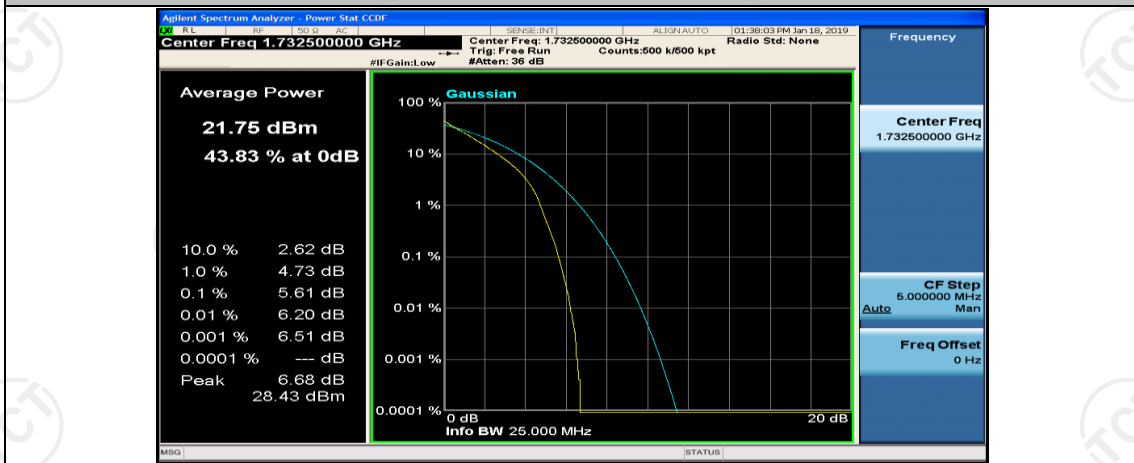

(Channel Bandwidth:15 MHz)_LCH_QPSK_75RB#0

(Channel Bandwidth:15 MHz)_MCH_QPSK_1RB#0

(Channel Bandwidth:15 MHz)_MCH_QPSK_1RB#37

(Channel Bandwidth:15 MHz)_MCH_QPSK_1RB#74

(Channel Bandwidth:15 MHz)_MCH_QPSK_37RB#0