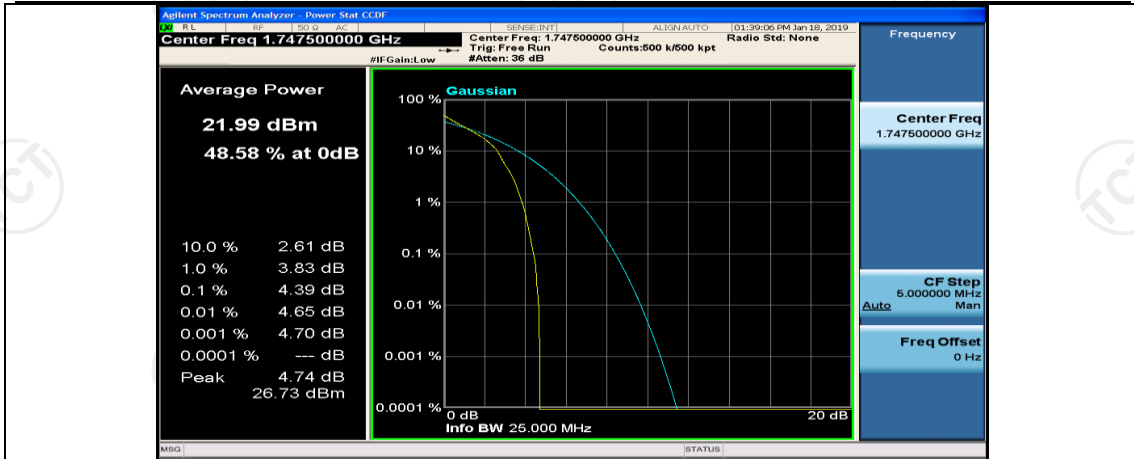

(Channel Bandwidth:15 MHz)_MCH_QPSK_37RB#18

(Channel Bandwidth:15 MHz)_MCH_QPSK_37RB#38

(Channel Bandwidth:15 MHz)_MCH_QPSK_75RB#0

(Channel Bandwidth:15 MHz)_HCH_QPSK_1RB#0

(Channel Bandwidth:15 MHz)_HCH_QPSK_1RB#37