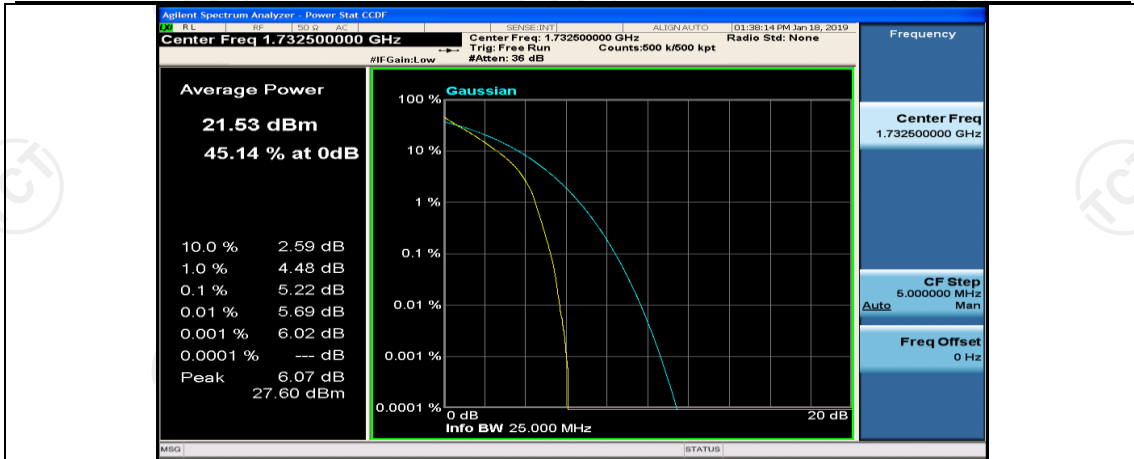

(Channel Bandwidth:15 MHz)_MCH_QPSK_75RB#0