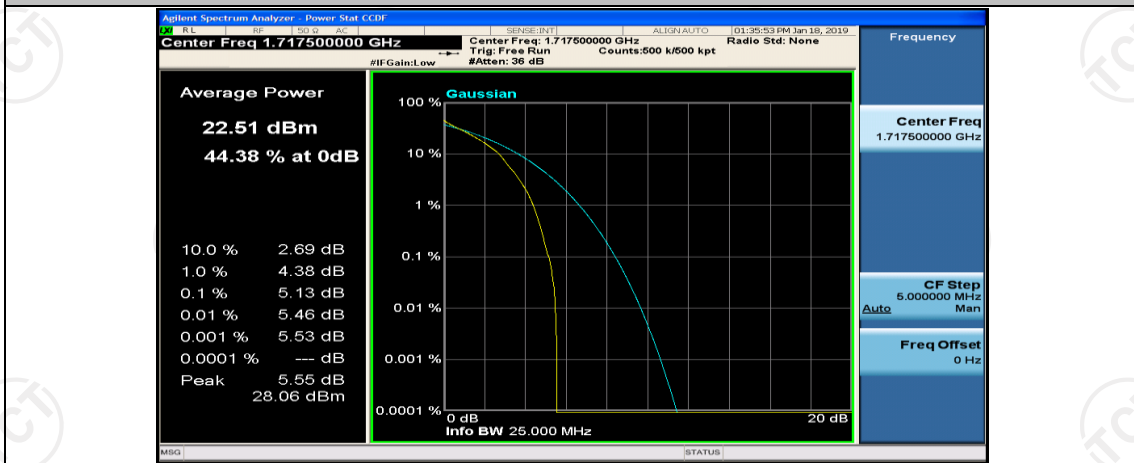

(Channel Bandwidth:15 MHz)_LCH_QPSK_1RB#74