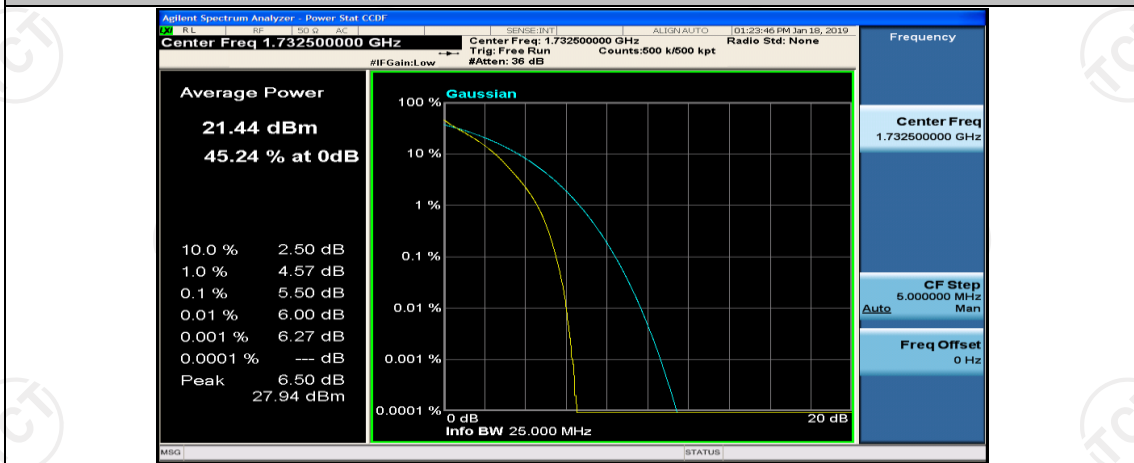

(Channel Bandwidth: 5 MHz)_MCH_QPSK_12RB#0

(Channel Bandwidth: 5 MHz)_MCH_QPSK_12RB#6

(Channel Bandwidth: 5 MHz)_MCH_QPSK_12RB#13

(Channel Bandwidth: 5 MHz)_HCH_QPSK_1RB#24

(Channel Bandwidth: 5 MHz)_HCH_QPSK_12RB#0

(Channel Bandwidth: 5 MHz)_HCH_QPSK_12RB#6

(Channel Bandwidth: 5 MHz)_LCH_16QAM_1RB#12

(Channel Bandwidth: 5 MHz)_LCH_16QAM_1RB#24

(Channel Bandwidth: 5 MHz)_LCH_16QAM_12RB#0

(Channel Bandwidth: 5 MHz)_LCH_16QAM_12RB#6