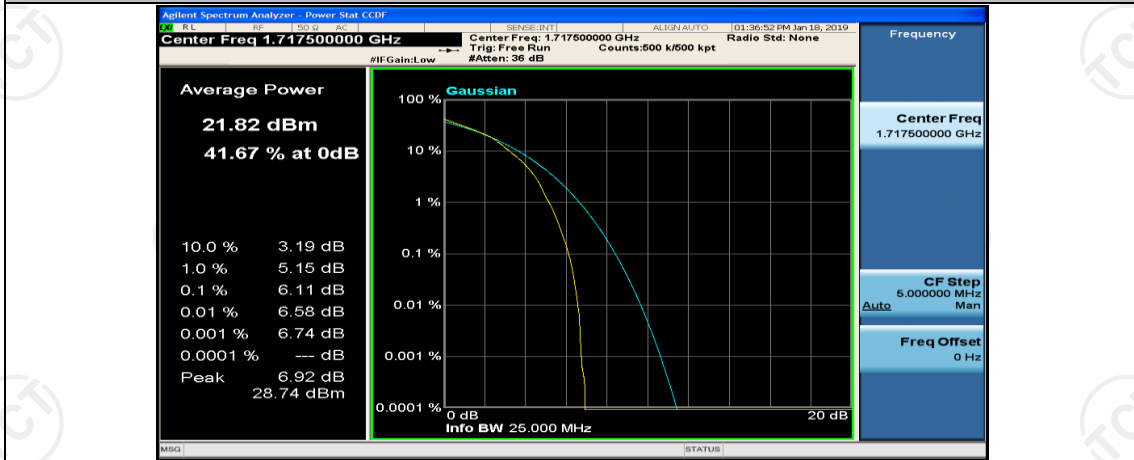

(Channel Bandwidth:15 MHz)_LCH_16QAM_1RB#0

(Channel Bandwidth:15 MHz)_LCH_16QAM_1RB#37

(Channel Bandwidth:15 MHz)_LCH_16QAM_1RB#74

(Channel Bandwidth:15 MHz)_LCH_16QAM_37RB#0

(Channel Bandwidth:15 MHz)_LCH_16QAM_37RB#18