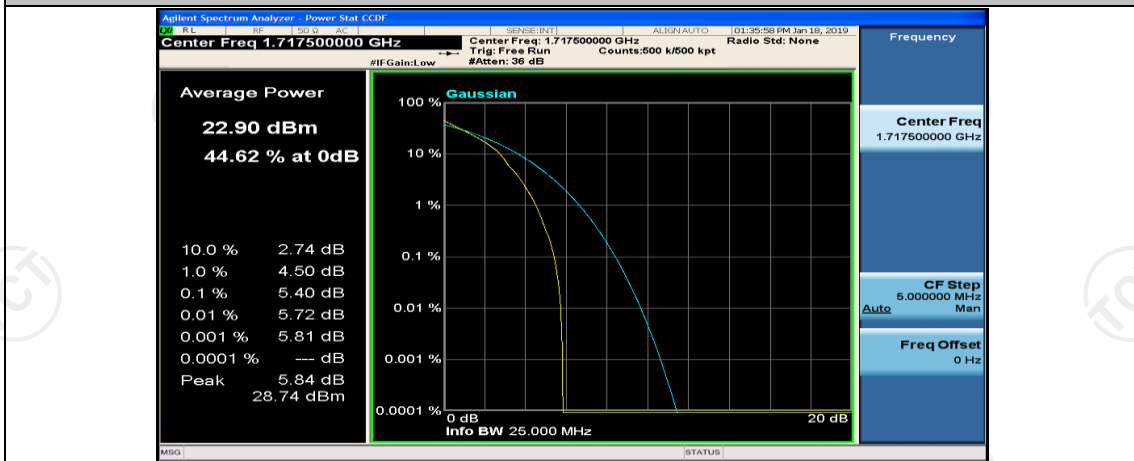

(Channel Bandwidth:15 MHz)_LCH_QPSK_37RB#0