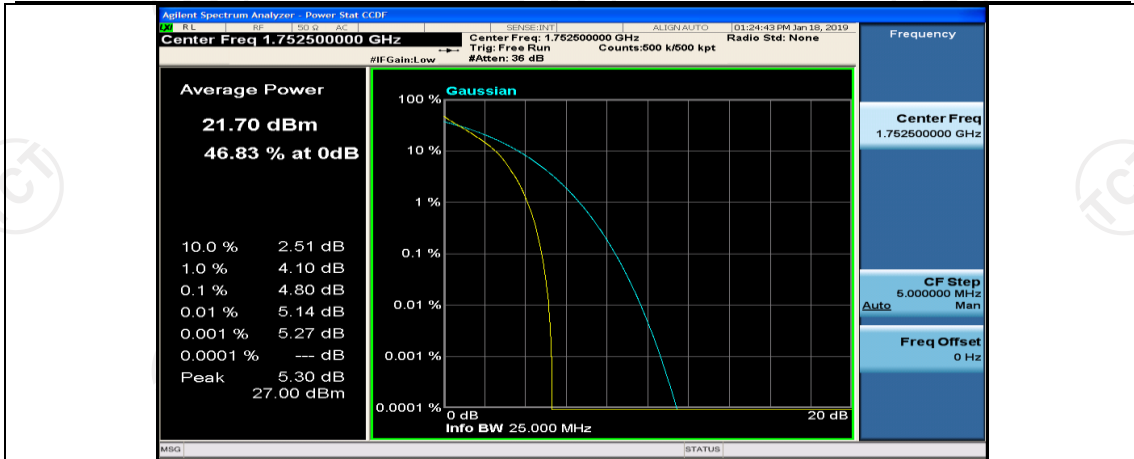

(Channel Bandwidth: 5 MHz)_MCH_QPSK_12RB#0

(Channel Bandwidth: 5 MHz)_MCH_QPSK_12RB#6

(Channel Bandwidth: 5 MHz)_MCH_QPSK_12RB#13

(Channel Bandwidth: 5 MHz)_HCH_QPSK_1RB#24

(Channel Bandwidth: 5 MHz)_HCH_QPSK_12RB#0

(Channel Bandwidth: 5 MHz)_HCH_QPSK_12RB#6

(Channel Bandwidth: 5 MHz)_LCH_16QAM_1RB#12

(Channel Bandwidth: 5 MHz)_LCH_16QAM_1RB#24

(Channel Bandwidth: 5 MHz)_LCH_16QAM_12RB#0

(Channel Bandwidth: 5 MHz)_LCH_16QAM_12RB#6