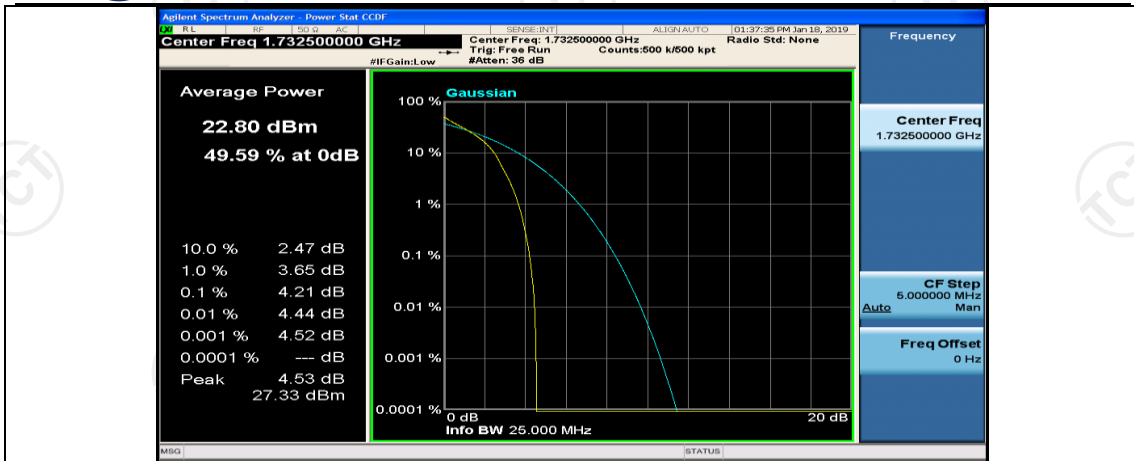

(Channel Bandwidth:15 MHz)_LCH_QPSK_75RB#0

(Channel Bandwidth:15 MHz)_MCH_QPSK_1RB#0

(Channel Bandwidth:15 MHz)_MCH_QPSK_1RB#37

(Channel Bandwidth:15 MHz)_MCH_QPSK_1RB#74

(Channel Bandwidth:15 MHz)_MCH_QPSK_37RB#0