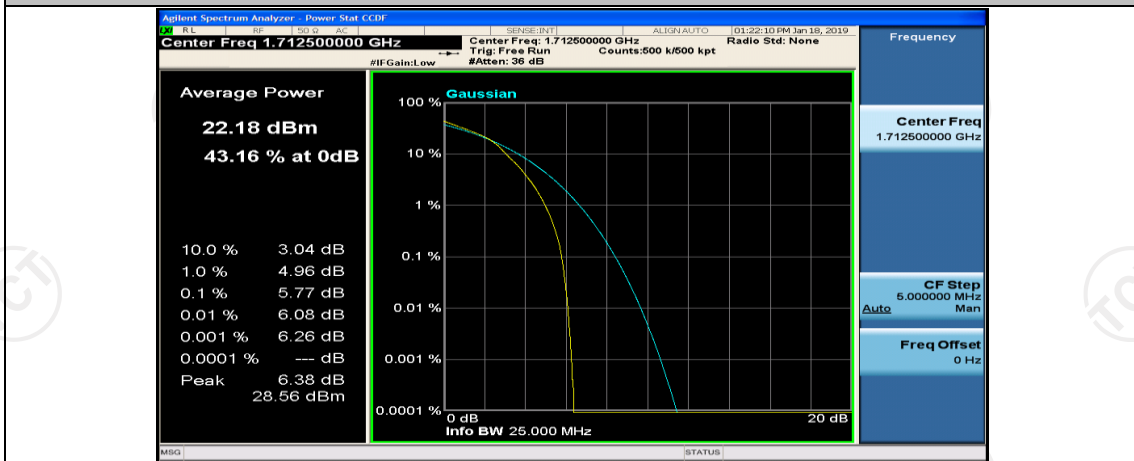

(Channel Bandwidth: 5 MHz)_LCH_16QAM_12RB#13