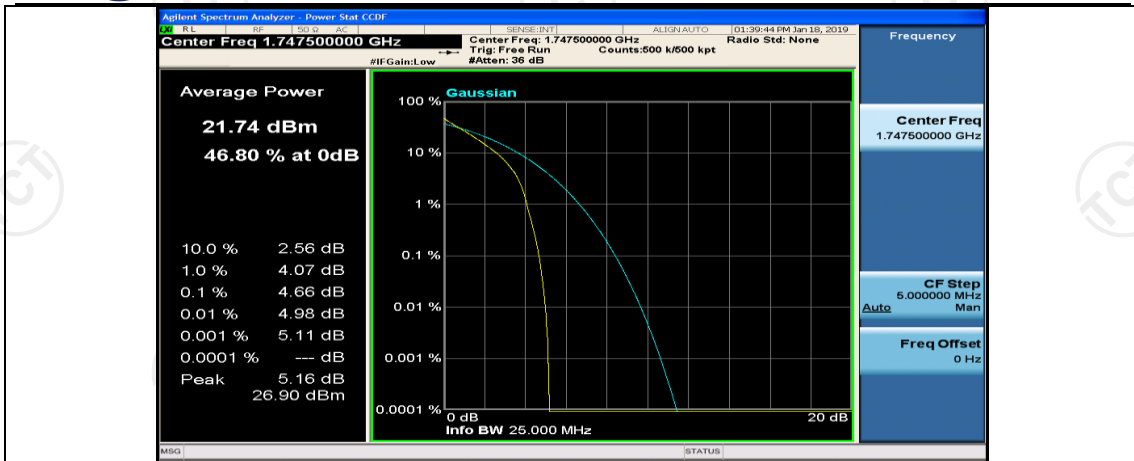

(Channel Bandwidth:15 MHz)_HCH_QPSK_37RB#38