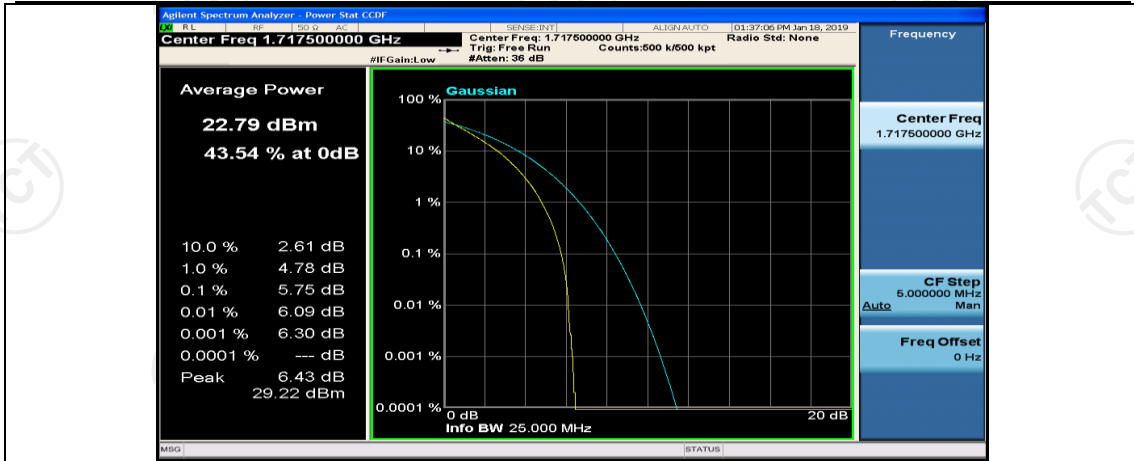

(Channel Bandwidth:15 MHz)_MCH_QPSK_1RB#0