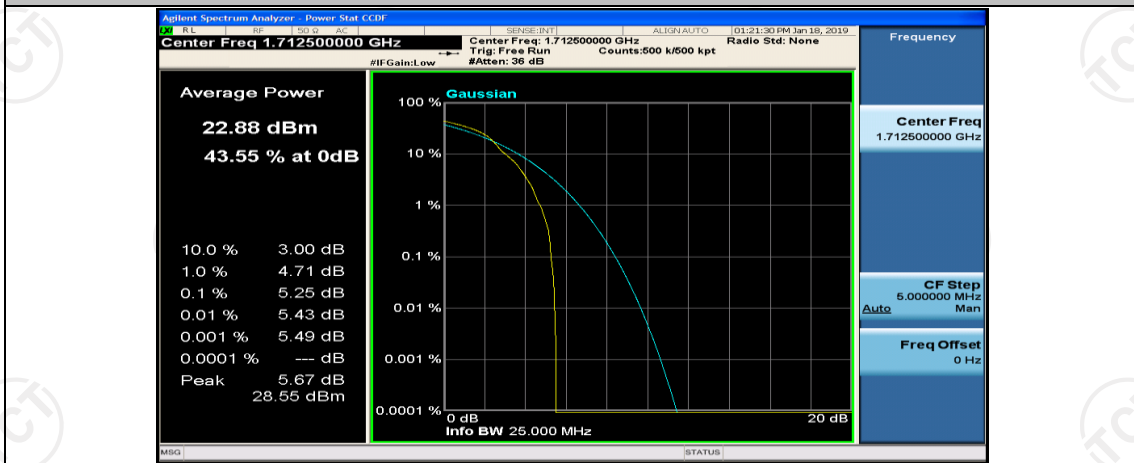

(Channel Bandwidth: 5 MHz)_MCH_QPSK_12RB#0

(Channel Bandwidth: 5 MHz)_MCH_QPSK_12RB#6

(Channel Bandwidth: 5 MHz)_MCH_QPSK_12RB#13

(Channel Bandwidth: 5 MHz)_HCH_QPSK_1RB#24

(Channel Bandwidth: 5 MHz)_HCH_QPSK_12RB#0

(Channel Bandwidth: 5 MHz)_HCH_QPSK_12RB#6

(Channel Bandwidth: 5 MHz)_LCH_16QAM_1RB#12

(Channel Bandwidth: 5 MHz)_LCH_16QAM_1RB#24

(Channel Bandwidth: 5 MHz)_LCH_16QAM_12RB#0

(Channel Bandwidth: 5 MHz)_LCH_16QAM_12RB#6