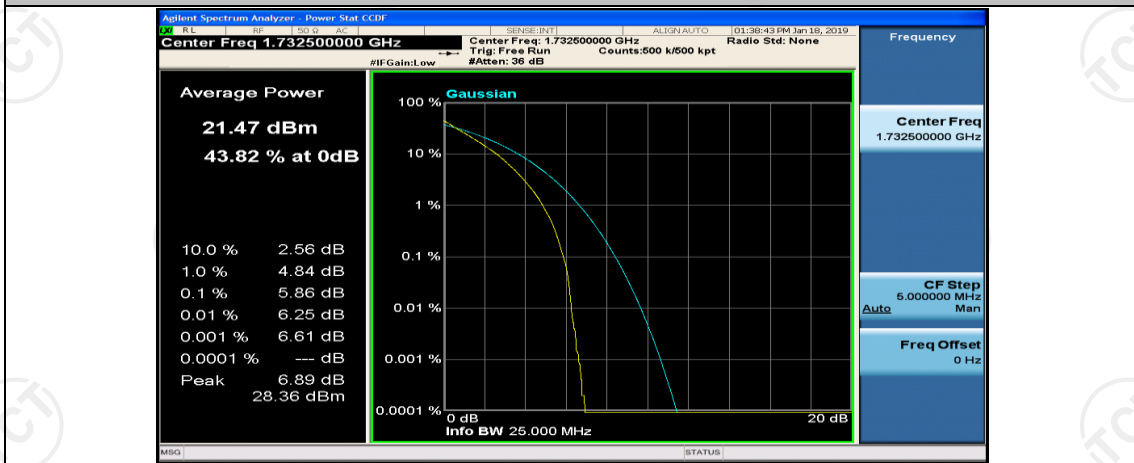

(Channel Bandwidth:15 MHz)_HCH_QPSK_1RB#0