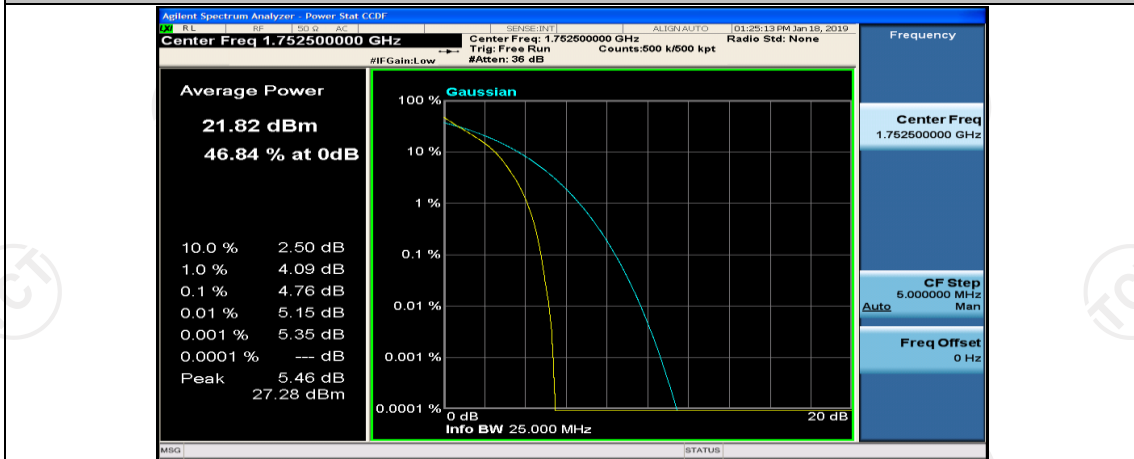

(Channel Bandwidth: 5 MHz)_MCH_QPSK_12RB#0

(Channel Bandwidth: 5 MHz)_MCH_QPSK_12RB#6

(Channel Bandwidth: 5 MHz)_MCH_QPSK_12RB#13

(Channel Bandwidth: 5 MHz)_HCH_QPSK_1RB#24

(Channel Bandwidth: 5 MHz)_HCH_QPSK_12RB#0

(Channel Bandwidth: 5 MHz)_HCH_QPSK_12RB#6

(Channel Bandwidth: 5 MHz)_LCH_16QAM_1RB#12

(Channel Bandwidth: 5 MHz)_LCH_16QAM_1RB#24

(Channel Bandwidth: 5 MHz)_LCH_16QAM_12RB#0

(Channel Bandwidth: 5 MHz)_LCH_16QAM_12RB#6