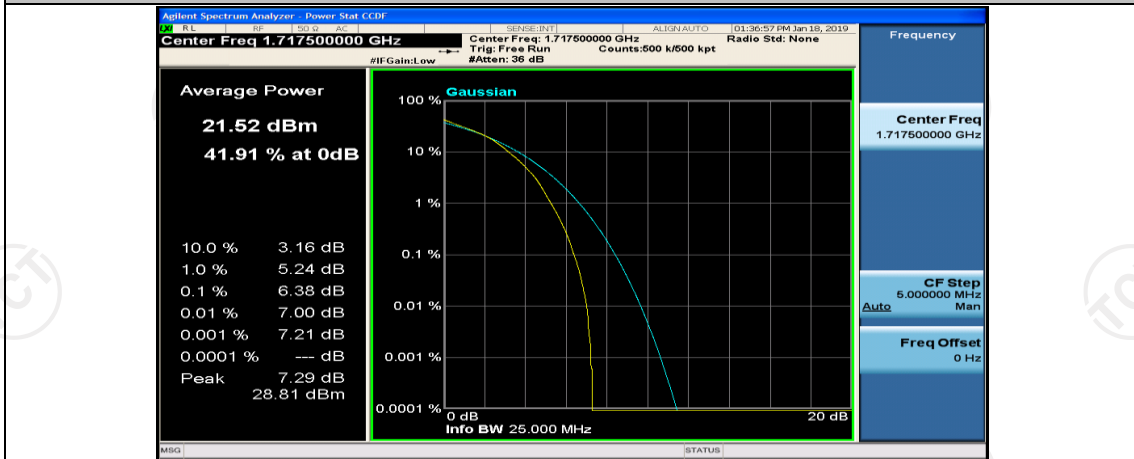

(Channel Bandwidth:15 MHz)_LCH_16QAM_75RB#0