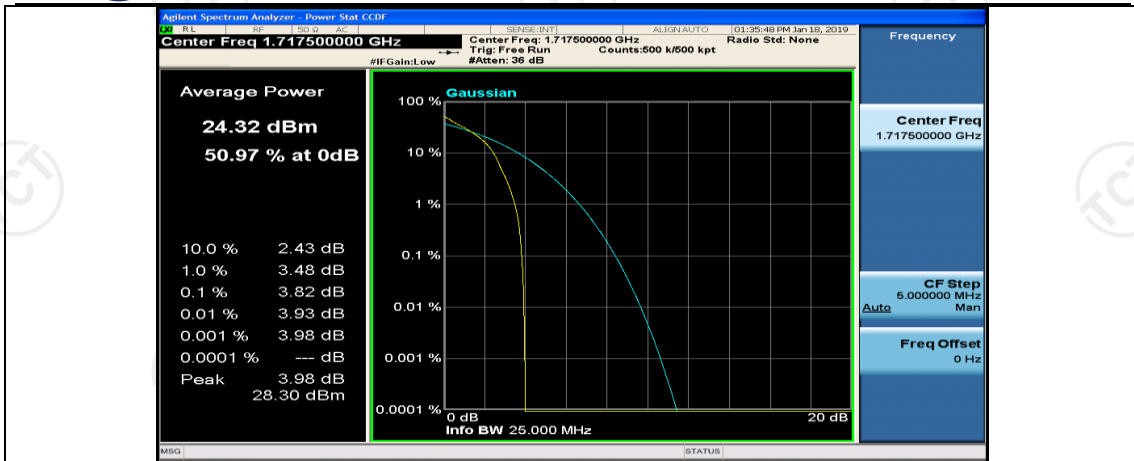

Channel Bandwidth: 10 MHz_LCH_16QAM_1RB#0

Channel Bandwidth: 10 MHz_MCH_16QAM_1RB#0

Channel Bandwidth: 10 MHz_MCH_16QAM_1RB#24

Channel Bandwidth: 10 MHz_MCH_16QAM_1RB#49

Channel Bandwidth: 15 MHz

(Channel Bandwidth: 15 MHz)_LCH_QPSK_1RB#0