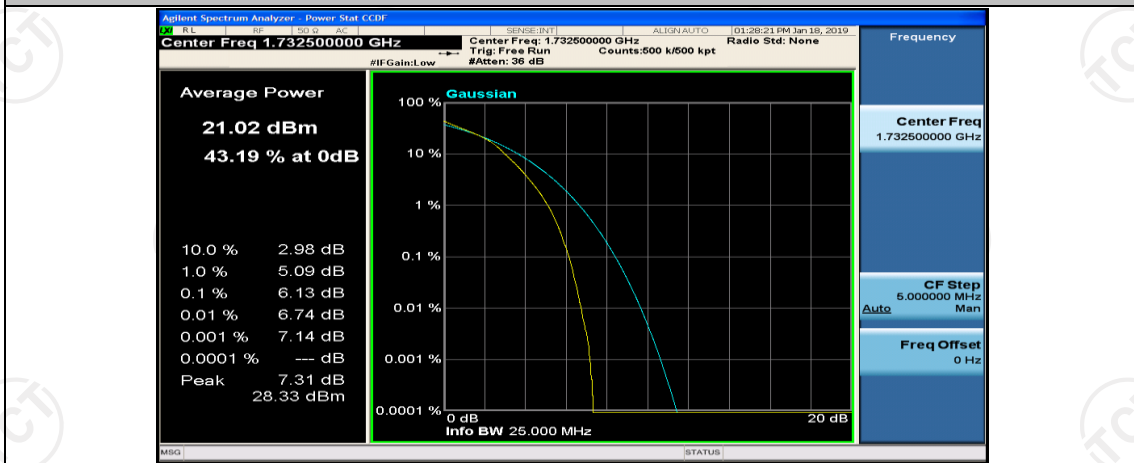

Channel Bandwidth: 10 MHz_LCH_16QAM_1RB#0

Channel Bandwidth: 10 MHz_MCH_16QAM_1RB#0

Channel Bandwidth: 10 MHz_MCH_16QAM_1RB#24

Channel Bandwidth: 10 MHz_MCH_16QAM_1RB#49

Channel Bandwidth: 15 MHz

(Channel Bandwidth: 15 MHz)_LCH_QPSK_1RB#0