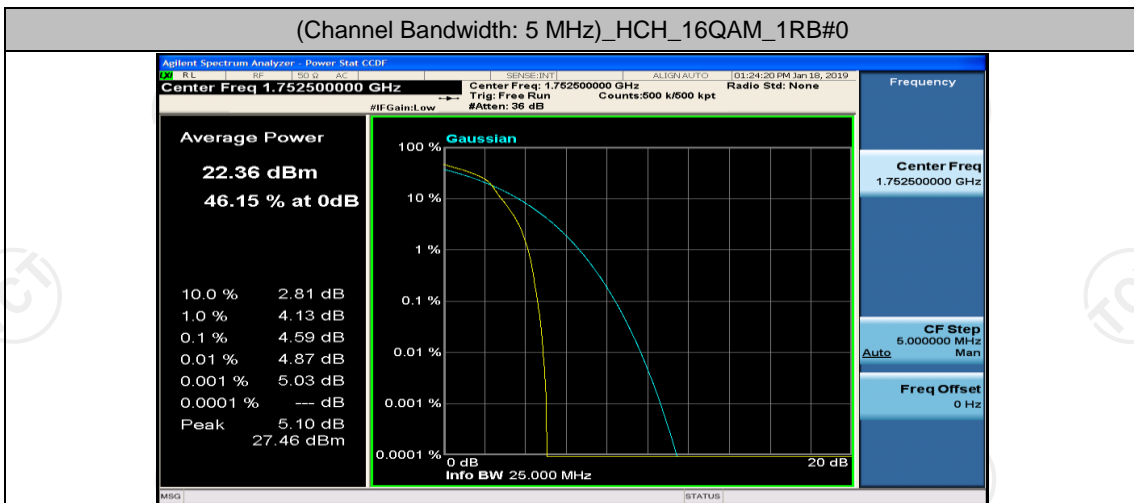

(Channel Bandwidth: 5 MHz)_MCH_16QAM_12RB#0

(Channel Bandwidth: 5 MHz)_MCH_16QAM_12RB#6

(Channel Bandwidth: 5 MHz)_MCH_16QAM_12RB#13

(Channel Bandwidth: 5 MHz)_MCH_16QAM_25RB#0

(Channel Bandwidth: 5 MHz)_HCH_16QAM_1RB#0