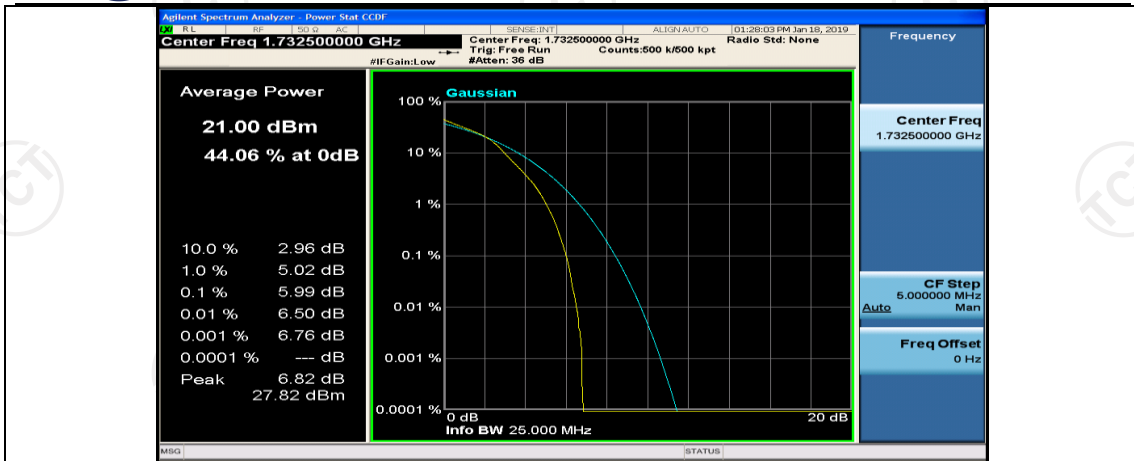

Channel Bandwidth: 10 MHz_LCH_16QAM_1RB#0

Channel Bandwidth: 10 MHz_MCH_16QAM_1RB#0

Channel Bandwidth: 10 MHz_MCH_16QAM_1RB#24

Channel Bandwidth: 10 MHz_MCH_16QAM_1RB#49

Channel Bandwidth: 15 MHz

(Channel Bandwidth: 15 MHz)_LCH_QPSK_1RB#0