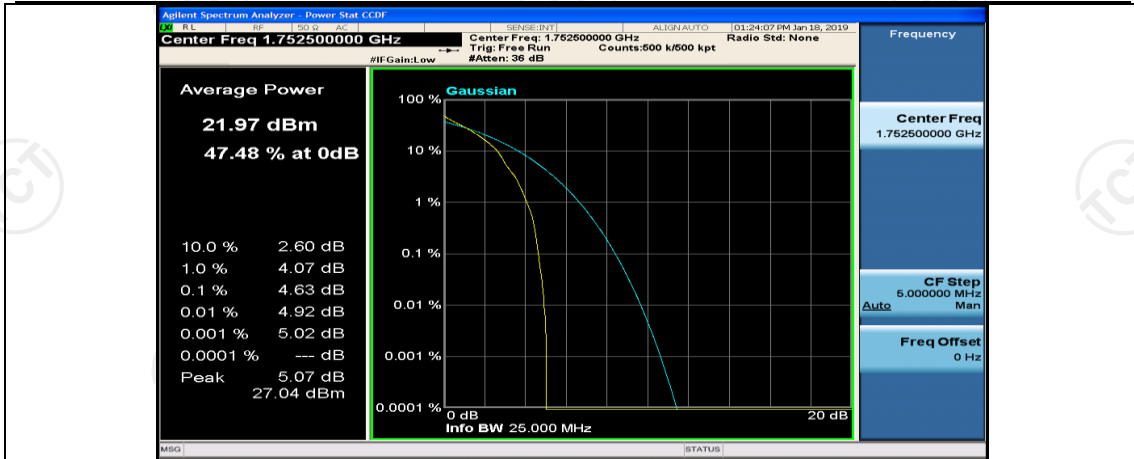

(Channel Bandwidth: 5 MHz)_MCH_QPSK_12RB#0

(Channel Bandwidth: 5 MHz)_MCH_QPSK_12RB#6

(Channel Bandwidth: 5 MHz)_MCH_QPSK_12RB#13

(Channel Bandwidth: 5 MHz)_HCH_QPSK_1RB#24

(Channel Bandwidth: 5 MHz)_HCH_QPSK_12RB#0

(Channel Bandwidth: 5 MHz)_HCH_QPSK_12RB#6

(Channel Bandwidth: 5 MHz)_LCH_16QAM_1RB#12

(Channel Bandwidth: 5 MHz)_LCH_16QAM_1RB#24

(Channel Bandwidth: 5 MHz)_LCH_16QAM_12RB#0

(Channel Bandwidth: 5 MHz)_LCH_16QAM_12RB#6