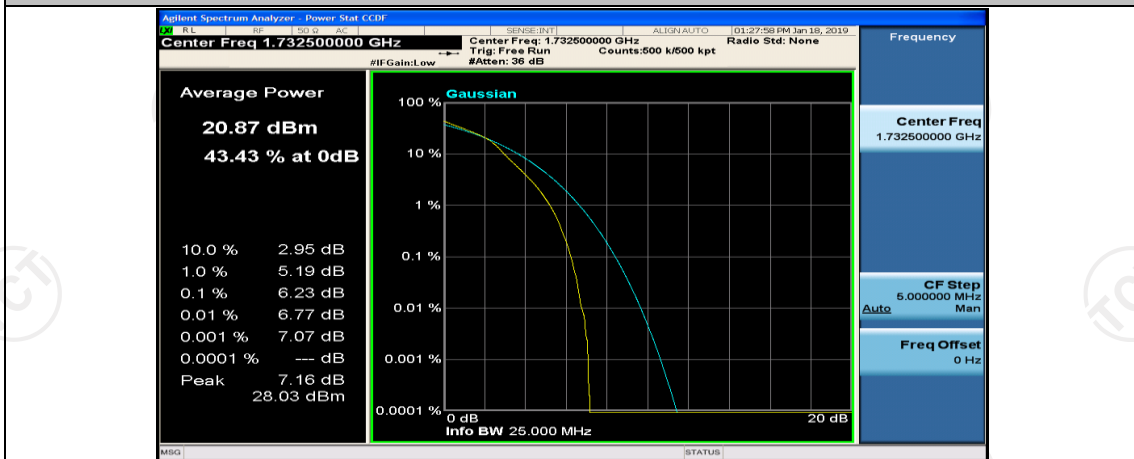

Channel Bandwidth: 10 MHz_LCH_16QAM_1RB#0

Channel Bandwidth: 10 MHz_MCH_16QAM_1RB#0

Channel Bandwidth: 10 MHz_MCH_16QAM_1RB#24

Channel Bandwidth: 10 MHz_MCH_16QAM_1RB#49

Channel Bandwidth: 15 MHz

(Channel Bandwidth: 15 MHz)_LCH_QPSK_1RB#0