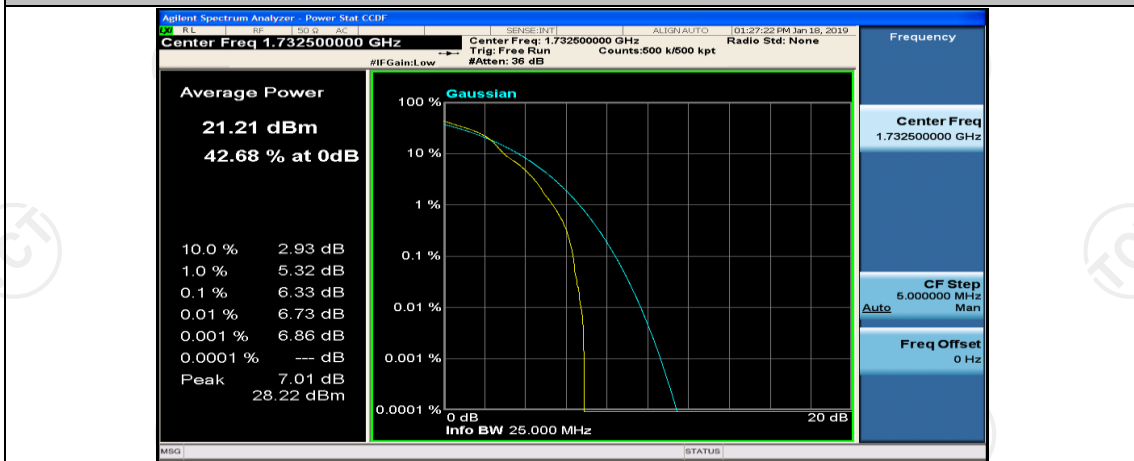

Channel Bandwidth: 10 MHz_LCH_16QAM_1RB#0

Channel Bandwidth: 10 MHz_MCH_16QAM_1RB#0

Channel Bandwidth: 10 MHz_MCH_16QAM_1RB#24

Channel Bandwidth: 10 MHz_MCH_16QAM_1RB#49

Channel Bandwidth: 15 MHz

(Channel Bandwidth: 15 MHz)_LCH_QPSK_1RB#0