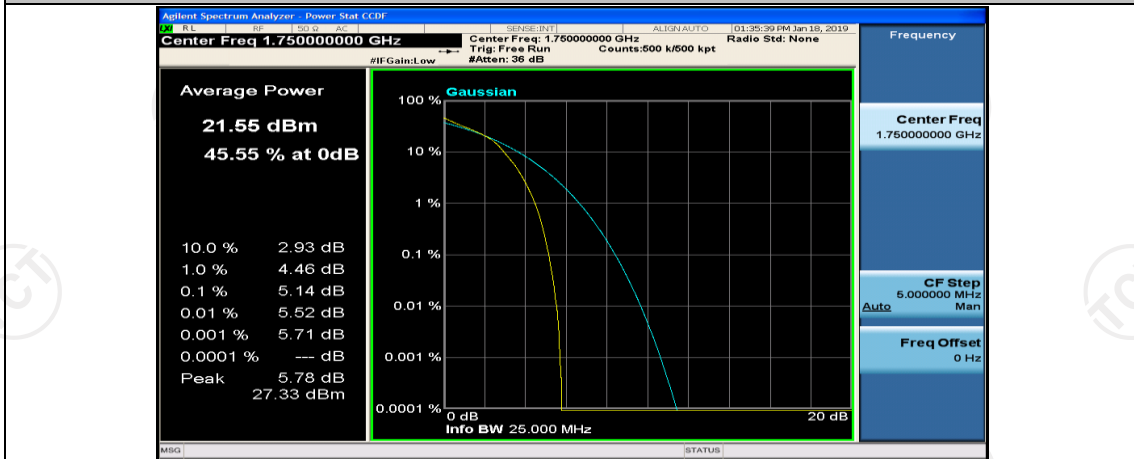

Channel Bandwidth: 10 MHz_LCH_16QAM_1RB#0

Channel Bandwidth: 10 MHz_MCH_16QAM_1RB#0

Channel Bandwidth: 10 MHz_MCH_16QAM_1RB#24

Channel Bandwidth: 10 MHz_MCH_16QAM_1RB#49

Channel Bandwidth: 15 MHz

(Channel Bandwidth: 15 MHz)_LCH_QPSK_1RB#0