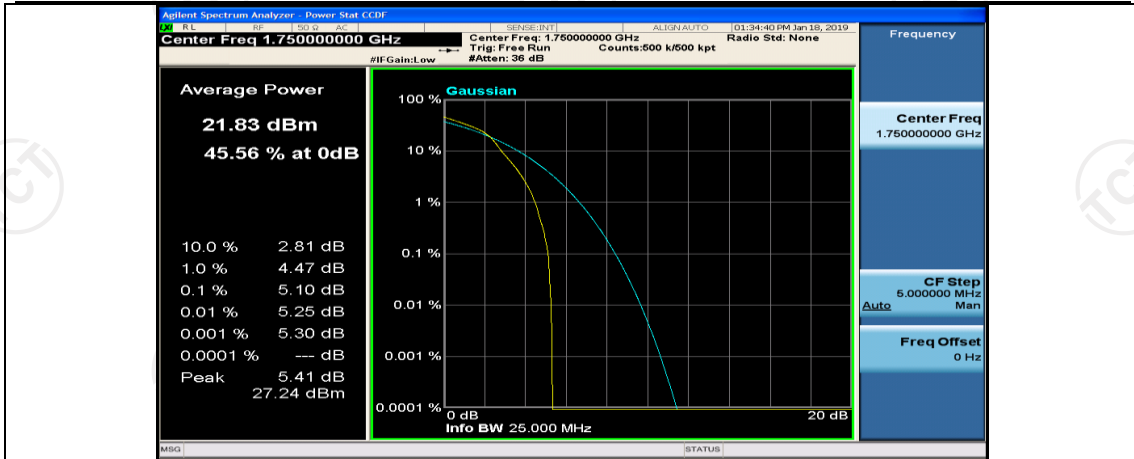

Channel Bandwidth: 10 MHz_LCH_16QAM_1RB#0

Channel Bandwidth: 10 MHz_MCH_16QAM_1RB#0

Channel Bandwidth: 10 MHz_MCH_16QAM_1RB#24

Channel Bandwidth: 10 MHz_MCH_16QAM_1RB#49

Channel Bandwidth: 15 MHz

(Channel Bandwidth: 15 MHz)_LCH_QPSK_1RB#0