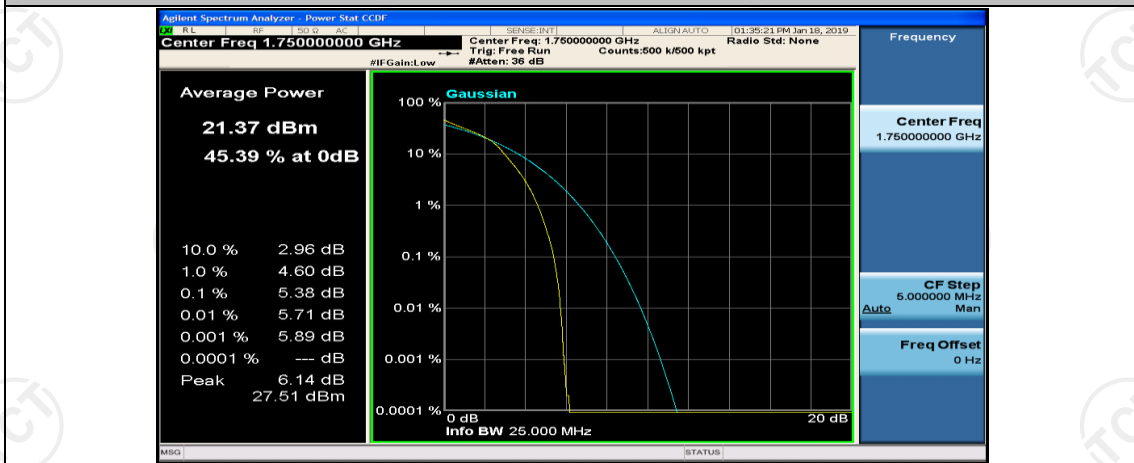

Channel Bandwidth: 10 MHz_LCH_16QAM_1RB#0

Channel Bandwidth: 10 MHz_MCH_16QAM_1RB#0

Channel Bandwidth: 10 MHz_MCH_16QAM_1RB#24

Channel Bandwidth: 10 MHz_MCH_16QAM_1RB#49

Channel Bandwidth: 15 MHz

(Channel Bandwidth: 15 MHz)_LCH_QPSK_1RB#0