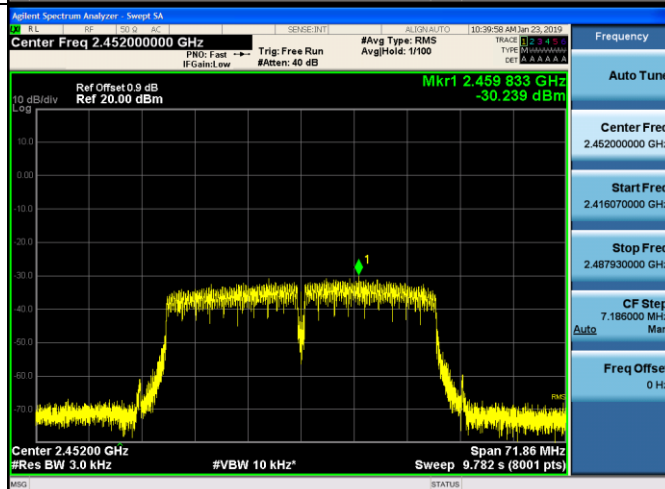

Test Graph

11B/MCH		<p>Frequency</p> <p>Auto Tune</p> <p>Center Freq 2.43700000 GHz</p> <p>Start Freq 2.421920000 GHz</p> <p>Stop Freq 2.452080000 GHz</p> <p>CF Step 3.016000 MHz Auto</p> <p>Freq Offset 0 Hz</p>
11B/HCH		<p>Frequency</p> <p>Auto Tune</p> <p>Center Freq 2.46200000 GHz</p> <p>Start Freq 2.447135000 GHz</p> <p>Stop Freq 2.476865000 GHz</p> <p>CF Step 2.973000 MHz Auto</p> <p>Freq Offset 0 Hz</p>
11G/LCH		<p>Frequency</p> <p>Auto Tune</p> <p>Center Freq 2.41200000 GHz</p> <p>Start Freq 2.395555000 GHz</p> <p>Stop Freq 2.428445000 GHz</p> <p>CF Step 3.289000 MHz Auto</p> <p>Freq Offset 0 Hz</p>

11G/MCH		
11G/HCH		
11N20SISO/L CH		

<p>11N20SISO/M CH</p>	
<p>11N20SISO/H CH</p>	
<p>11N40SISO/L CH</p>	

11N40SISO/M
CH

11N40SISO/H
CH

Appendix B: Photographs of Test Setup

Product: LTE Wireless Router

Model: ME50N