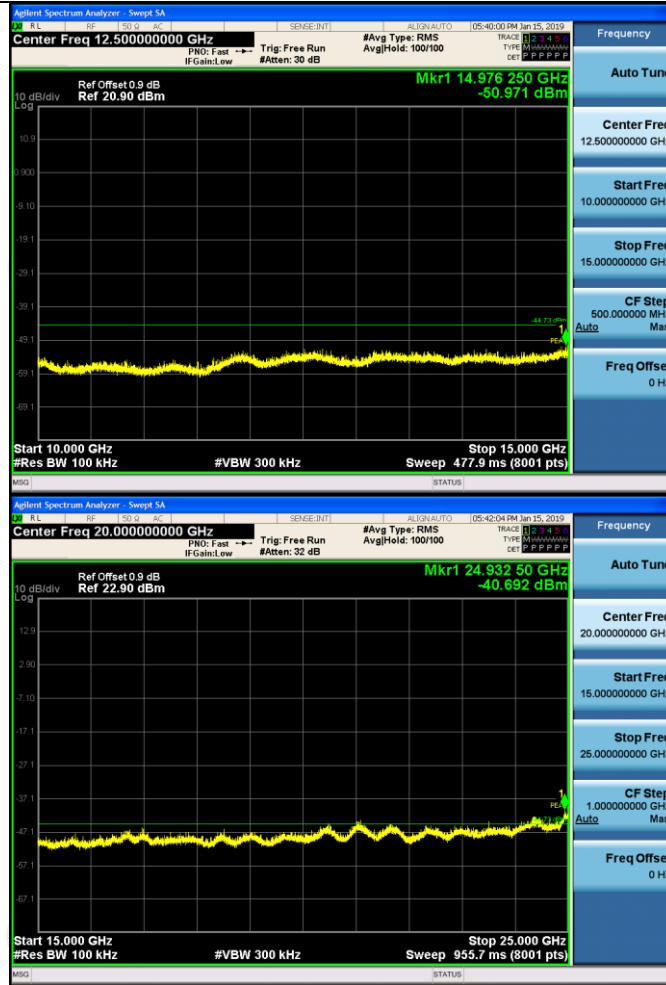

Puw/11N20SIS
O/MCH

11N20SISO_HCH_Graphs

Pref/11N20SIS
O/HCH

Puw/11N20SIS
O/HCH

11N40SISO_LCH_Graphs

Pref/11N40SIS
O/LCH

Puw/11N40SIS
O/LCH

11N40SISO_MCH_Graphs

Pref/11N40SIS
O/MCH

Puw/11N40SIS
O/MCH

11N40SISO_HCH_Graphs

Pref/11N40SIS
O/HCH

Puw/11N40SIS
O/HCH

Power Spectral Density

Result Table

Mode	Channel	Meas.Level [dBm]	Verdict
11B	LCH	-22.478	PASS
11B	MCH	-25.053	PASS
11B	HCH	-23.212	PASS
11G	LCH	-24.748	PASS
11G	MCH	-25.337	PASS
11G	HCH	-24.255	PASS
11N20SISO	LCH	-23.214	PASS
11N20SISO	MCH	-26.551	PASS
11N20SISO	HCH	-25.341	PASS
11N40SISO	LCH	-30.695	PASS
11N40SISO	MCH	-30.864	PASS
11N40SISO	HCH	-30.239	PASS

Test Graph

11B/MCH		<p>Frequency</p> <p>Auto Tune</p> <p>Center Freq 2.43700000 GHz</p> <p>Start Freq 2.421920000 GHz</p> <p>Stop Freq 2.452080000 GHz</p> <p>CF Step 3.016000 MHz Auto</p> <p>Freq Offset 0 Hz</p>
11B/HCH		<p>Frequency</p> <p>Auto Tune</p> <p>Center Freq 2.46200000 GHz</p> <p>Start Freq 2.447135000 GHz</p> <p>Stop Freq 2.476865000 GHz</p> <p>CF Step 2.973000 MHz Auto</p> <p>Freq Offset 0 Hz</p>
11G/LCH		<p>Frequency</p> <p>Auto Tune</p> <p>Center Freq 2.41200000 GHz</p> <p>Start Freq 2.395555000 GHz</p> <p>Stop Freq 2.428445000 GHz</p> <p>CF Step 3.289000 MHz Auto</p> <p>Freq Offset 0 Hz</p>