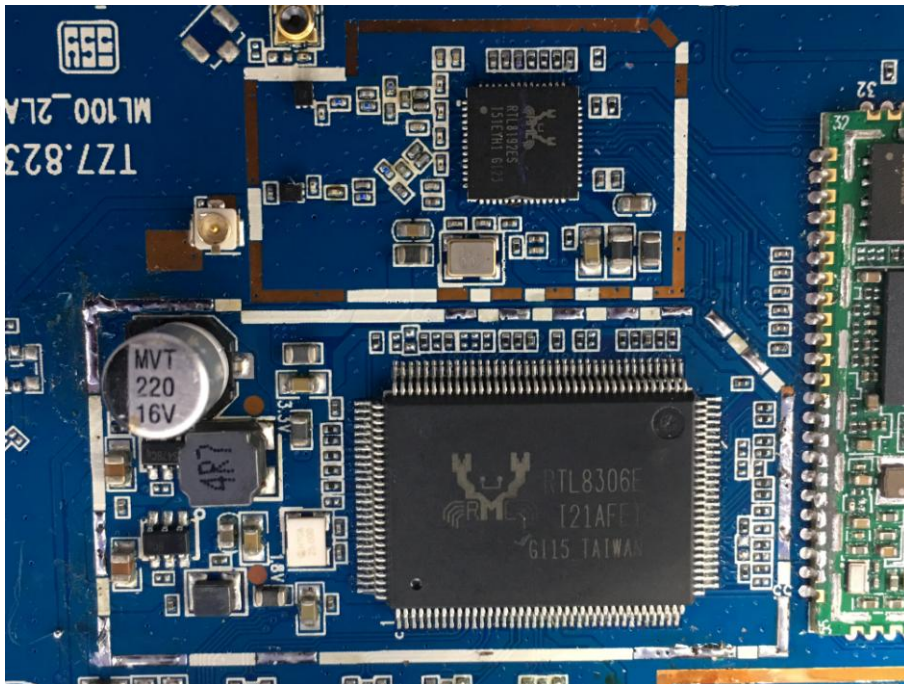

11G/MCH		
11G/HCH		
11N20SISO/L CH		

<p>11N20SISO/M CH</p>	
<p>11N20SISO/H CH</p>	
<p>11N40SISO/L CH</p>	

11N40SISO/M
CH

11N40SISO/H
CH

Appendix B: Photographs of Test Setup

Product: LTE Wireless Router

Model: ME50N

Radiated Emission

CE

Appendix C: Photographs of EUT
Product: LTE Wireless Router
Model: ME50N
External Photos

**Product: LTE Wireless Router
Model: ME50N
Internal Photos**

*******END OF REPORT*******