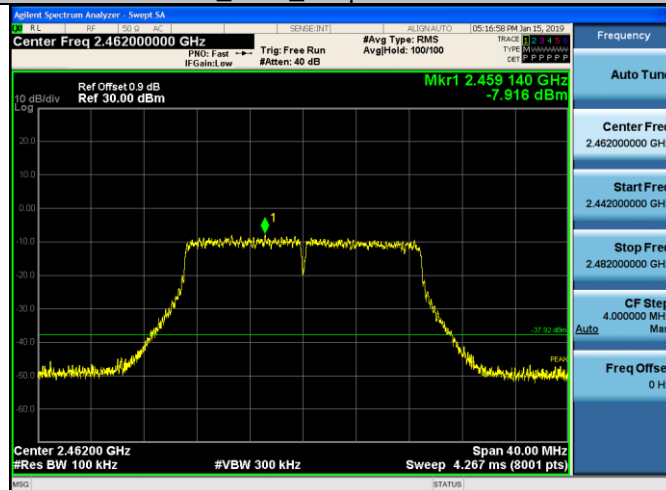

Puw/11N20SIS
O/MCH

11N20SISO_HCH_Graphs

Pref/11N20SIS
O/HCH

Puw/11N20SIS
O/HCH

11N40SISO_LCH_Graphs

Pref/11N40SIS
O/LCH

Puw/11N40SIS
O/LCH

11N40SISO_MCH_Graphs

Pref/11N40SIS
O/MCH

Puw/11N40SIS
O/MCH

11N40SISO_HCH_Graphs

Pref/11N40SIS
O/HCH

Puw/11N40SIS
O/HCH

Power Spectral Density

Result Table

Mode	Channel	Meas.Level [dBm]	Verdict
11B	LCH	-22.478	PASS
11B	MCH	-25.053	PASS
11B	HCH	-23.212	PASS
11G	LCH	-24.748	PASS
11G	MCH	-25.337	PASS
11G	HCH	-24.255	PASS
11N20SISO	LCH	-23.214	PASS
11N20SISO	MCH	-26.551	PASS
11N20SISO	HCH	-25.341	PASS
11N40SISO	LCH	-30.695	PASS
11N40SISO	MCH	-30.864	PASS
11N40SISO	HCH	-30.239	PASS

Test Graph

11B/MCH		<p>Frequency</p> <p>Auto Tune</p> <p>Center Freq 2.43700000 GHz</p> <p>Start Freq 2.421920000 GHz</p> <p>Stop Freq 2.452080000 GHz</p> <p>CF Step 3.016000 MHz Auto</p> <p>Freq Offset 0 Hz</p>
11B/HCH		<p>Frequency</p> <p>Auto Tune</p> <p>Center Freq 2.46200000 GHz</p> <p>Start Freq 2.447135000 GHz</p> <p>Stop Freq 2.476865000 GHz</p> <p>CF Step 2.973000 MHz Auto</p> <p>Freq Offset 0 Hz</p>
11G/LCH		<p>Frequency</p> <p>Auto Tune</p> <p>Center Freq 2.41200000 GHz</p> <p>Start Freq 2.395555000 GHz</p> <p>Stop Freq 2.428445000 GHz</p> <p>CF Step 3.289000 MHz Auto</p> <p>Freq Offset 0 Hz</p>