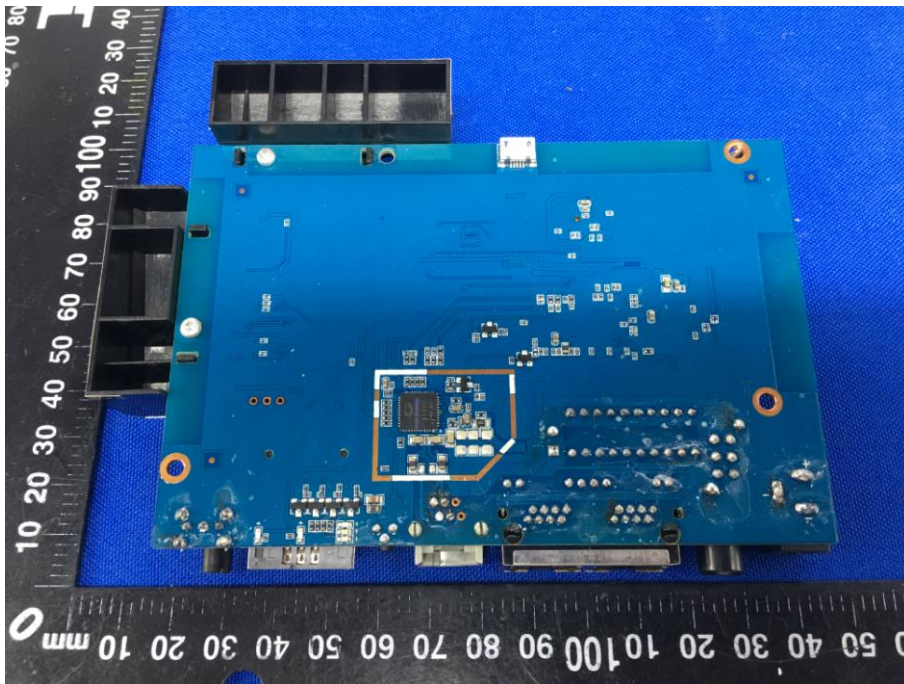

11G/MCH		
11G/HCH		
11N20SISO/L CH		

<p>11N20SISO/M CH</p>	
<p>11N20SISO/H CH</p>	
<p>11N40SISO/L CH</p>	

11N40SISO/M
CH

11N40SISO/H
CH

Appendix B: Photographs of Test Setup

Product: LTE Wireless Router

Model: ME50N

Radiated Emission

CE

Appendix C: Photographs of EUT
Product: LTE Wireless Router
Model: ME50N
External Photos

**Product: LTE Wireless Router
Model: ME50N
Internal Photos**

*******END OF REPORT*******