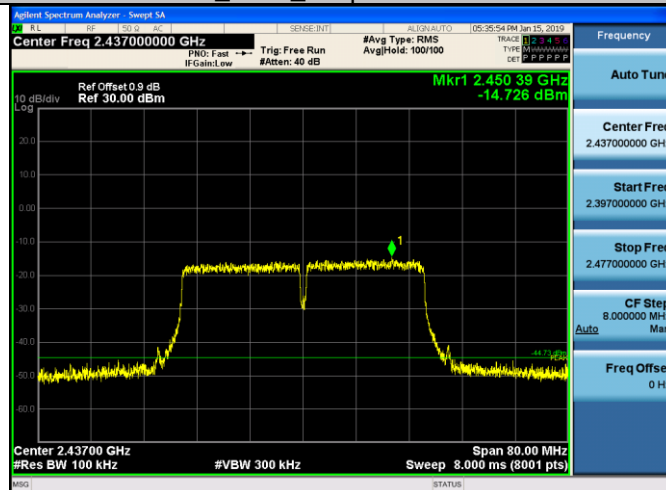

Puw/11N20SIS
O/MCH

11N20SISO_HCH_Graphs

Pref/11N20SIS
O/HCH

Puw/11N20SIS
O/HCH

11N40SISO_LCH_Graphs

Pref/11N40SIS
O/LCH

Puw/11N40SIS
O/LCH

11N40SISO_MCH_Graphs

Pref/11N40SIS
O/MCH

Puw/11N40SIS
O/MCH

11N40SISO_HCH_Graphs

Pref/11N40SIS
O/HCH

Puw/11N40SIS
O/HCH

Power Spectral Density

Result Table

Mode	Channel	Meas.Level [dBm]	Verdict
11B	LCH	-22.478	PASS
11B	MCH	-25.053	PASS
11B	HCH	-23.212	PASS
11G	LCH	-24.748	PASS
11G	MCH	-25.337	PASS
11G	HCH	-24.255	PASS
11N20SISO	LCH	-23.214	PASS
11N20SISO	MCH	-26.551	PASS
11N20SISO	HCH	-25.341	PASS
11N40SISO	LCH	-30.695	PASS
11N40SISO	MCH	-30.864	PASS
11N40SISO	HCH	-30.239	PASS

Test Graph

11B/MCH		<p>Frequency</p> <p>Auto Tune</p> <p>Center Freq 2.43700000 GHz</p> <p>Start Freq 2.421920000 GHz</p> <p>Stop Freq 2.452080000 GHz</p> <p>CF Step 3.016000 MHz Auto</p> <p>Freq Offset 0 Hz</p>
11B/HCH		<p>Frequency</p> <p>Auto Tune</p> <p>Center Freq 2.46200000 GHz</p> <p>Start Freq 2.447135000 GHz</p> <p>Stop Freq 2.476865000 GHz</p> <p>CF Step 2.973000 MHz Auto</p> <p>Freq Offset 0 Hz</p>
11G/LCH		<p>Frequency</p> <p>Auto Tune</p> <p>Center Freq 2.41200000 GHz</p> <p>Start Freq 2.395555000 GHz</p> <p>Stop Freq 2.428445000 GHz</p> <p>CF Step 3.289000 MHz Auto</p> <p>Freq Offset 0 Hz</p>