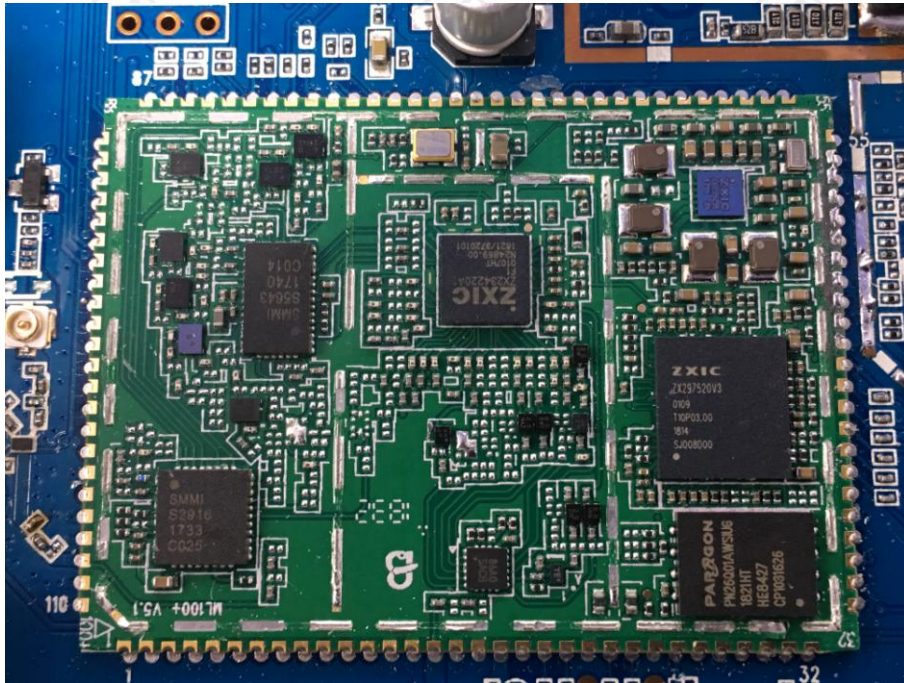

11G/MCH		
11G/HCH		
11N20SISO/L CH		

<p>11N20SISO/M CH</p>	
<p>11N20SISO/H CH</p>	
<p>11N40SISO/L CH</p>	

11N40SISO/M
CH

11N40SISO/H
CH

Appendix B: Photographs of Test Setup

Product: LTE Wireless Router

Model: ME50N

Radiated Emission

CE

Appendix C: Photographs of EUT
Product: LTE Wireless Router
Model: ME50N
External Photos

**Product: LTE Wireless Router
Model: ME50N
Internal Photos**

*******END OF REPORT*******