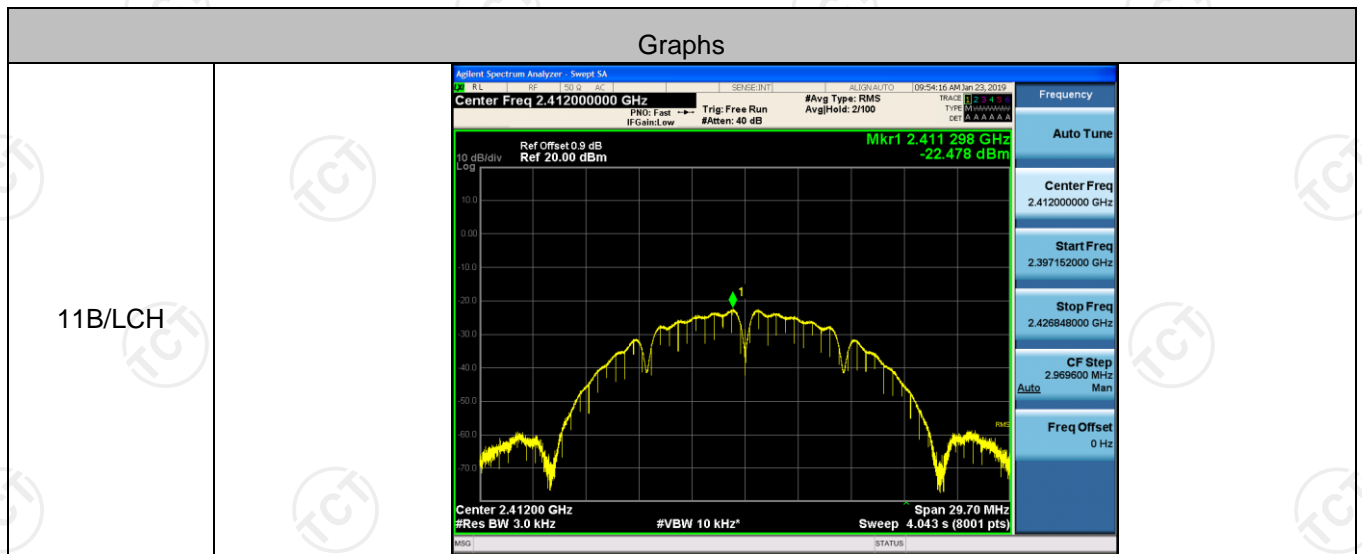

Pref/11N40SIS
O/MCH

Puw/11N40SIS
O/MCH

11N40SISO_HCH_Graphs

Pref/11N40SIS
O/HCH

Puw/11N40SIS
O/HCH

Power Spectral Density

Result Table

Mode	Channel	Meas.Level [dBm]	Verdict
11B	LCH	-22.478	PASS
11B	MCH	-25.053	PASS
11B	HCH	-23.212	PASS
11G	LCH	-24.748	PASS
11G	MCH	-25.337	PASS
11G	HCH	-24.255	PASS
11N20SISO	LCH	-23.214	PASS
11N20SISO	MCH	-26.551	PASS
11N20SISO	HCH	-25.341	PASS
11N40SISO	LCH	-30.695	PASS
11N40SISO	MCH	-30.864	PASS
11N40SISO	HCH	-30.239	PASS

Test Graph

11B/MCH		<p>Frequency</p> <p>Auto Tune</p> <p>Center Freq 2.43700000 GHz</p> <p>Start Freq 2.421920000 GHz</p> <p>Stop Freq 2.452080000 GHz</p> <p>CF Step 3.016000 MHz Auto</p> <p>Freq Offset 0 Hz</p>
11B/HCH		<p>Frequency</p> <p>Auto Tune</p> <p>Center Freq 2.46200000 GHz</p> <p>Start Freq 2.447135000 GHz</p> <p>Stop Freq 2.476865000 GHz</p> <p>CF Step 2.973000 MHz Auto</p> <p>Freq Offset 0 Hz</p>
11G/LCH		<p>Frequency</p> <p>Auto Tune</p> <p>Center Freq 2.41200000 GHz</p> <p>Start Freq 2.395555000 GHz</p> <p>Stop Freq 2.428445000 GHz</p> <p>CF Step 3.289000 MHz Auto</p> <p>Freq Offset 0 Hz</p>