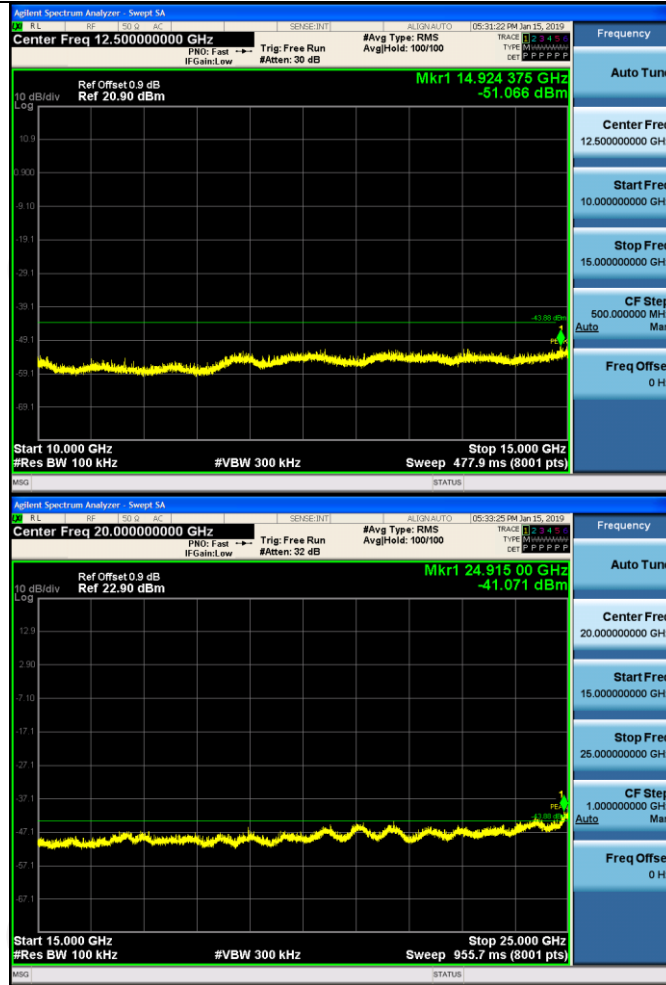

Puw/11N20SIS
O/MCH

11N20SISO_HCH_Graphs

Pref/11N20SIS
O/HCH

Puw/11N20SIS
O/HCH

11N40SISO_LCH_Graphs

Pref/11N40SIS
O/LCH

Puw/11N40SIS
O/LCH

11N40SISO_MCH_Graphs

Pref/11N40SIS
O/MCH

Puw/11N40SIS
O/MCH

11N40SISO_HCH_Graphs

Pref/11N40SIS
O/HCH

Puw/11N40SIS
O/HCH

Power Spectral Density

Result Table

Mode	Channel	Meas.Level [dBm]	Verdict
11B	LCH	-22.478	PASS
11B	MCH	-25.053	PASS
11B	HCH	-23.212	PASS
11G	LCH	-24.748	PASS
11G	MCH	-25.337	PASS
11G	HCH	-24.255	PASS
11N20SISO	LCH	-23.214	PASS
11N20SISO	MCH	-26.551	PASS
11N20SISO	HCH	-25.341	PASS
11N40SISO	LCH	-30.695	PASS
11N40SISO	MCH	-30.864	PASS
11N40SISO	HCH	-30.239	PASS

Test Graph

11B/MCH		<p>Frequency</p> <p>Auto Tune</p> <p>Center Freq 2.43700000 GHz</p> <p>Start Freq 2.421920000 GHz</p> <p>Stop Freq 2.452080000 GHz</p> <p>CF Step 3.016000 MHz Auto</p> <p>Freq Offset 0 Hz</p>
11B/HCH		<p>Frequency</p> <p>Auto Tune</p> <p>Center Freq 2.46200000 GHz</p> <p>Start Freq 2.447135000 GHz</p> <p>Stop Freq 2.476865000 GHz</p> <p>CF Step 2.973000 MHz Auto</p> <p>Freq Offset 0 Hz</p>
11G/LCH		<p>Frequency</p> <p>Auto Tune</p> <p>Center Freq 2.41200000 GHz</p> <p>Start Freq 2.395555000 GHz</p> <p>Stop Freq 2.428445000 GHz</p> <p>CF Step 3.289000 MHz Auto</p> <p>Freq Offset 0 Hz</p>