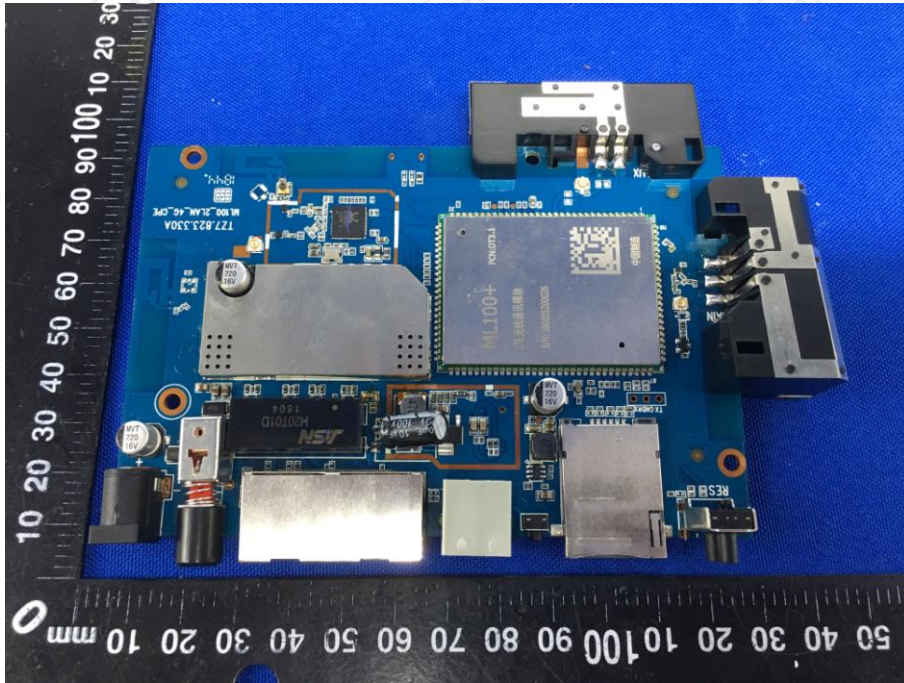

11G/MCH		
11G/HCH		
11N20SISO/L CH		

<p>11N20SISO/M CH</p>	
<p>11N20SISO/H CH</p>	
<p>11N40SISO/L CH</p>	

11N40SISO/M
CH

11N40SISO/H
CH

Appendix B: Photographs of Test Setup

Product: LTE Wireless Router

Model: ME50N

Radiated Emission

CE

Appendix C: Photographs of EUT
Product: LTE Wireless Router
Model: ME50N
External Photos

**Product: LTE Wireless Router
Model: ME50N
Internal Photos**

*******END OF REPORT*******