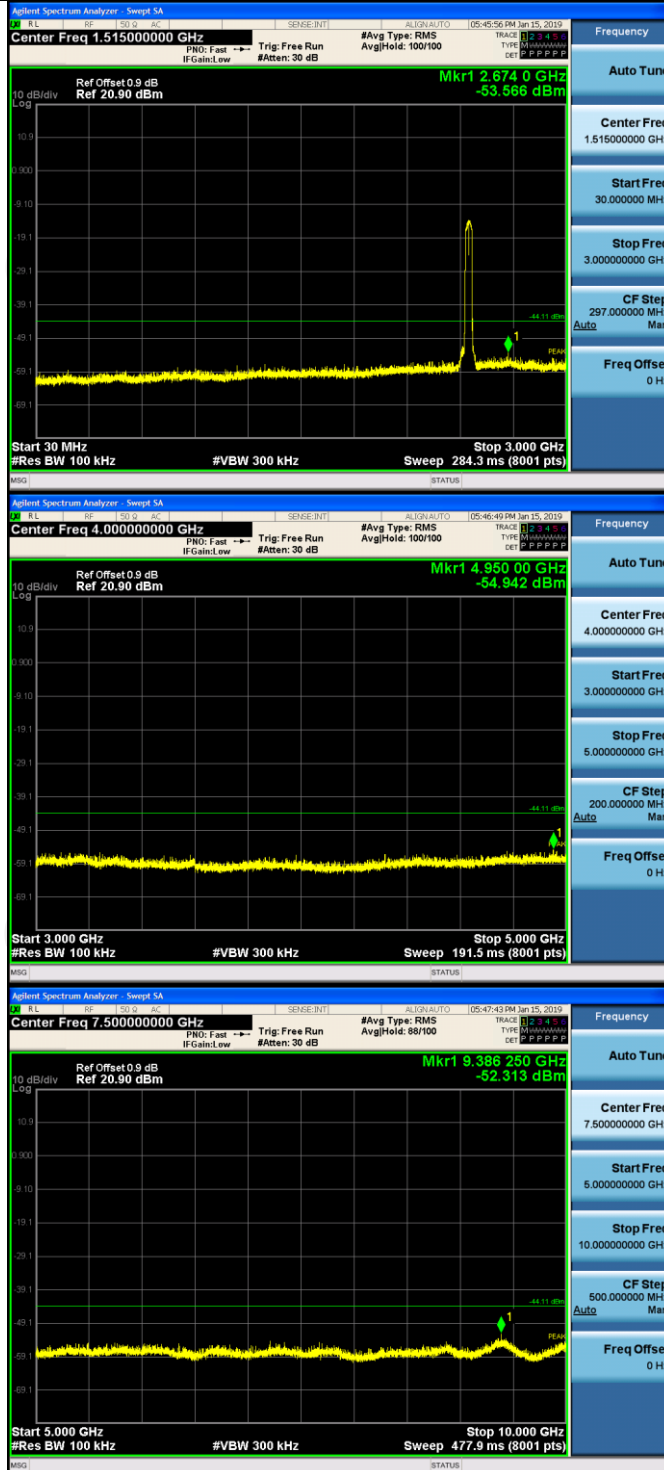

Puw/11N20SIS
O/MCH

11N20SISO_HCH_Graphs

Pref/11N20SIS
O/HCH

Puw/11N20SIS
O/HCH

11N40SISO_LCH_Graphs

Pref/11N40SIS
O/LCH

Puw/11N40SIS
O/LCH

11N40SISO_MCH_Graphs

Pref/11N40SIS
O/MCH

Puw/11N40SIS
O/MCH

11N40SISO_HCH_Graphs

Pref/11N40SIS
O/HCH

Puw/11N40SIS
O/HCH

Power Spectral Density

Result Table

Mode	Channel	Meas.Level [dBm]	Verdict
11B	LCH	-22.478	PASS
11B	MCH	-25.053	PASS
11B	HCH	-23.212	PASS
11G	LCH	-24.748	PASS
11G	MCH	-25.337	PASS
11G	HCH	-24.255	PASS
11N20SISO	LCH	-23.214	PASS
11N20SISO	MCH	-26.551	PASS
11N20SISO	HCH	-25.341	PASS
11N40SISO	LCH	-30.695	PASS
11N40SISO	MCH	-30.864	PASS
11N40SISO	HCH	-30.239	PASS

Test Graph

11B/MCH		<p>Frequency</p> <p>Auto Tune</p> <p>Center Freq 2.43700000 GHz</p> <p>Start Freq 2.421920000 GHz</p> <p>Stop Freq 2.452080000 GHz</p> <p>CF Step 3.016000 MHz Auto</p> <p>Freq Offset 0 Hz</p>
11B/HCH		<p>Frequency</p> <p>Auto Tune</p> <p>Center Freq 2.46200000 GHz</p> <p>Start Freq 2.447135000 GHz</p> <p>Stop Freq 2.476865000 GHz</p> <p>CF Step 2.973000 MHz Auto</p> <p>Freq Offset 0 Hz</p>
11G/LCH		<p>Frequency</p> <p>Auto Tune</p> <p>Center Freq 2.41200000 GHz</p> <p>Start Freq 2.395555000 GHz</p> <p>Stop Freq 2.428445000 GHz</p> <p>CF Step 3.289000 MHz Auto</p> <p>Freq Offset 0 Hz</p>