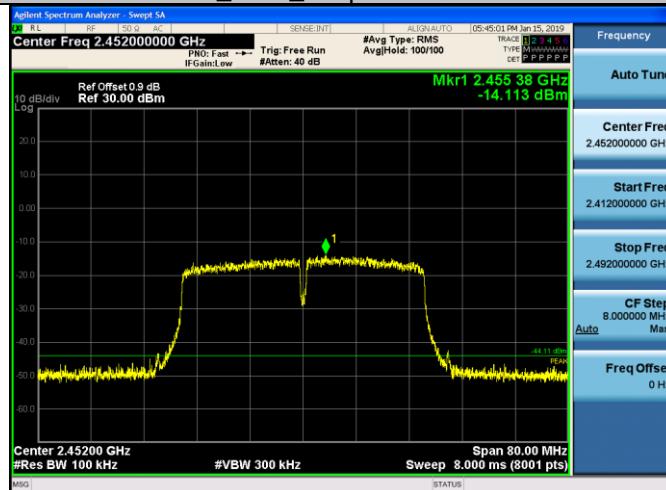

Pref/11N40SIS
O/MCH

Puw/11N40SIS
O/MCH

11N40SISO_HCH_Graphs

Pref/11N40SIS
O/HCH

Puw/11N40SIS
O/HCH

Power Spectral Density

Result Table

Mode	Channel	Meas.Level [dBm]	Verdict
11B	LCH	-22.478	PASS
11B	MCH	-25.053	PASS
11B	HCH	-23.212	PASS
11G	LCH	-24.748	PASS
11G	MCH	-25.337	PASS
11G	HCH	-24.255	PASS
11N20SISO	LCH	-23.214	PASS
11N20SISO	MCH	-26.551	PASS
11N20SISO	HCH	-25.341	PASS
11N40SISO	LCH	-30.695	PASS
11N40SISO	MCH	-30.864	PASS
11N40SISO	HCH	-30.239	PASS

Test Graph

11B/MCH		<p>Frequency</p> <p>Auto Tune</p> <p>Center Freq 2.43700000 GHz</p> <p>Start Freq 2.421920000 GHz</p> <p>Stop Freq 2.452080000 GHz</p> <p>CF Step 3.016000 MHz Auto</p> <p>Freq Offset 0 Hz</p>
11B/HCH		<p>Frequency</p> <p>Auto Tune</p> <p>Center Freq 2.46200000 GHz</p> <p>Start Freq 2.447135000 GHz</p> <p>Stop Freq 2.476865000 GHz</p> <p>CF Step 2.973000 MHz Auto</p> <p>Freq Offset 0 Hz</p>
11G/LCH		<p>Frequency</p> <p>Auto Tune</p> <p>Center Freq 2.41200000 GHz</p> <p>Start Freq 2.395555000 GHz</p> <p>Stop Freq 2.428445000 GHz</p> <p>CF Step 3.289000 MHz Auto</p> <p>Freq Offset 0 Hz</p>