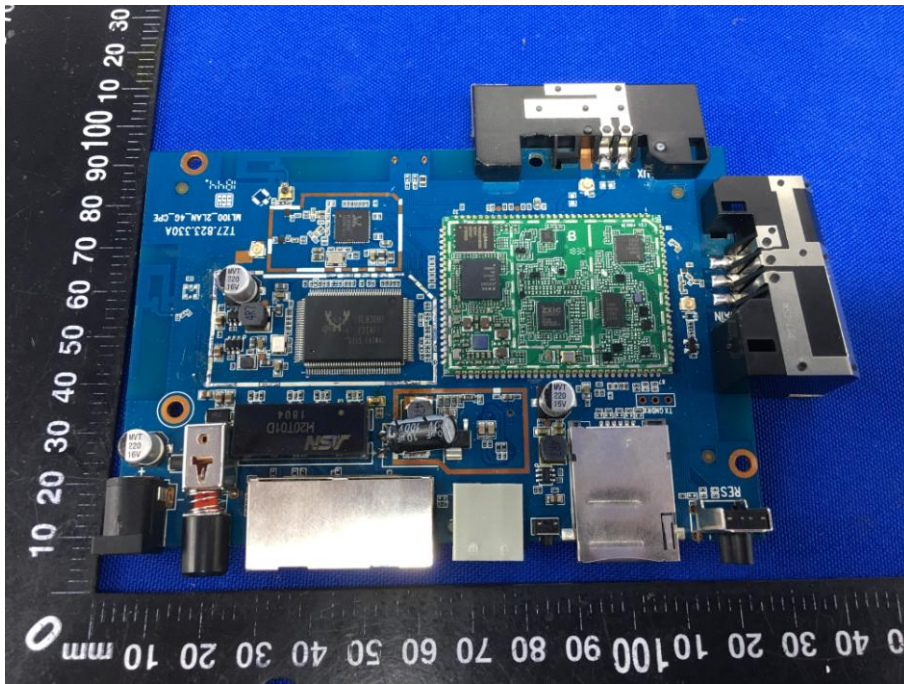

11G/MCH		
11G/HCH		
11N20SISO/L CH		

<p>11N20SISO/M CH</p>	
<p>11N20SISO/H CH</p>	
<p>11N40SISO/L CH</p>	

11N40SISO/M
CH

11N40SISO/H
CH

Appendix B: Photographs of Test Setup

Product: LTE Wireless Router

Model: ME50N

Radiated Emission

CE

Appendix C: Photographs of EUT
Product: LTE Wireless Router
Model: ME50N
External Photos

**Product: LTE Wireless Router
Model: ME50N
Internal Photos**

*******END OF REPORT*******