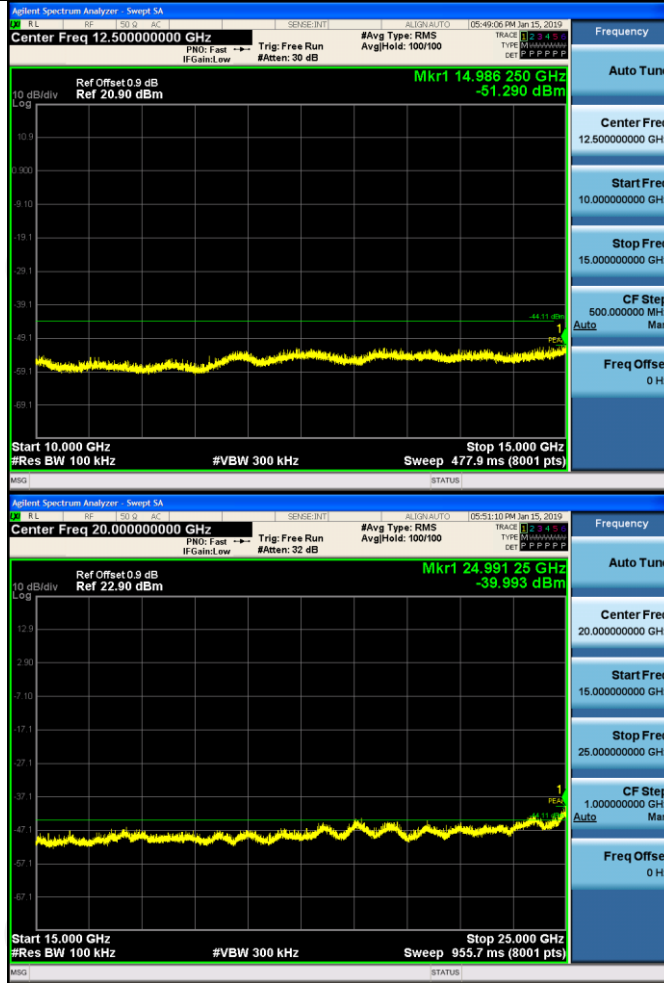

Pref/11N40SIS
O/MCH

Puw/11N40SIS
O/MCH

11N40SISO_HCH_Graphs

Pref/11N40SIS
O/HCH

Puw/11N40SIS
O/HCH

Power Spectral Density

Result Table

Mode	Channel	Meas.Level [dBm]	Verdict
11B	LCH	-22.478	PASS
11B	MCH	-25.053	PASS
11B	HCH	-23.212	PASS
11G	LCH	-24.748	PASS
11G	MCH	-25.337	PASS
11G	HCH	-24.255	PASS
11N20SISO	LCH	-23.214	PASS
11N20SISO	MCH	-26.551	PASS
11N20SISO	HCH	-25.341	PASS
11N40SISO	LCH	-30.695	PASS
11N40SISO	MCH	-30.864	PASS
11N40SISO	HCH	-30.239	PASS

Test Graph

11B/MCH		<p>Frequency</p> <p>Auto Tune</p> <p>Center Freq 2.43700000 GHz</p> <p>Start Freq 2.421920000 GHz</p> <p>Stop Freq 2.452080000 GHz</p> <p>CF Step 3.016000 MHz Auto</p> <p>Freq Offset 0 Hz</p>
11B/HCH		<p>Frequency</p> <p>Auto Tune</p> <p>Center Freq 2.46200000 GHz</p> <p>Start Freq 2.447135000 GHz</p> <p>Stop Freq 2.476865000 GHz</p> <p>CF Step 2.973000 MHz Auto</p> <p>Freq Offset 0 Hz</p>
11G/LCH		<p>Frequency</p> <p>Auto Tune</p> <p>Center Freq 2.41200000 GHz</p> <p>Start Freq 2.395555000 GHz</p> <p>Stop Freq 2.428445000 GHz</p> <p>CF Step 3.289000 MHz Auto</p> <p>Freq Offset 0 Hz</p>

11G/MCH		
11G/HCH		
11N20SISO/L CH		

<p>11N20SISO/M CH</p>	
<p>11N20SISO/H CH</p>	
<p>11N40SISO/L CH</p>	

11N40SISO/M
CH

11N40SISO/H
CH

Appendix B: Photographs of Test Setup

Product: LTE Wireless Router

Model: ME50N