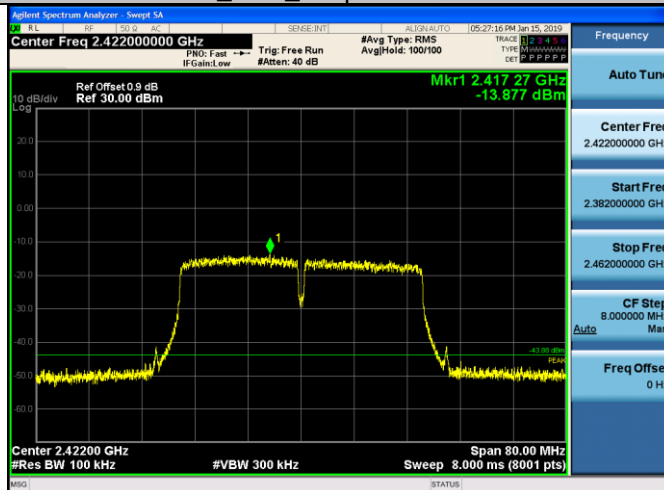

Puw/11N20SIS
O/MCH

11N20SISO_HCH_Graphs

Pref/11N20SIS
O/HCH

Puw/11N20SIS
O/HCH

11N40SISO_LCH_Graphs

Pref/11N40SIS
O/LCH

Puw/11N40SIS
O/LCH

11N40SISO_MCH_Graphs

Pref/11N40SIS
O/MCH

Puw/11N40SIS
O/MCH

11N40SISO_HCH_Graphs

Pref/11N40SIS
O/HCH

Puw/11N40SIS
O/HCH

Power Spectral Density

Result Table

Mode	Channel	Meas.Level [dBm]	Verdict
11B	LCH	-22.478	PASS
11B	MCH	-25.053	PASS
11B	HCH	-23.212	PASS
11G	LCH	-24.748	PASS
11G	MCH	-25.337	PASS
11G	HCH	-24.255	PASS
11N20SISO	LCH	-23.214	PASS
11N20SISO	MCH	-26.551	PASS
11N20SISO	HCH	-25.341	PASS
11N40SISO	LCH	-30.695	PASS
11N40SISO	MCH	-30.864	PASS
11N40SISO	HCH	-30.239	PASS

Test Graph

11B/MCH		<p>Frequency</p> <p>Auto Tune</p> <p>Center Freq 2.43700000 GHz</p> <p>Start Freq 2.421920000 GHz</p> <p>Stop Freq 2.452080000 GHz</p> <p>CF Step 3.016000 MHz Auto</p> <p>Freq Offset 0 Hz</p>
11B/HCH		<p>Frequency</p> <p>Auto Tune</p> <p>Center Freq 2.46200000 GHz</p> <p>Start Freq 2.447135000 GHz</p> <p>Stop Freq 2.476865000 GHz</p> <p>CF Step 2.973000 MHz Auto</p> <p>Freq Offset 0 Hz</p>
11G/LCH		<p>Frequency</p> <p>Auto Tune</p> <p>Center Freq 2.41200000 GHz</p> <p>Start Freq 2.395555000 GHz</p> <p>Stop Freq 2.428445000 GHz</p> <p>CF Step 3.289000 MHz Auto</p> <p>Freq Offset 0 Hz</p>