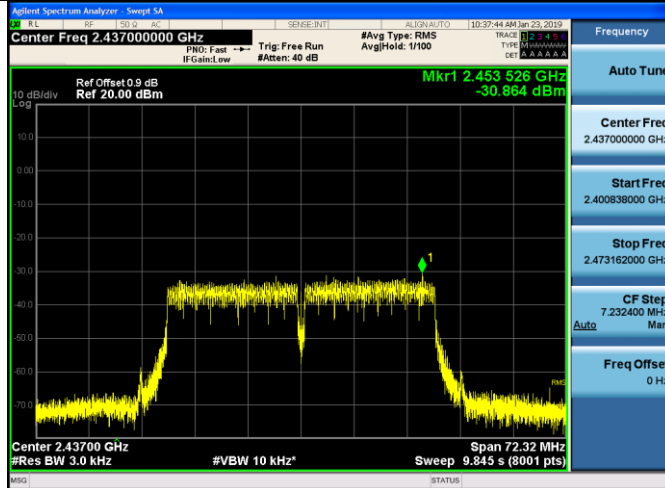

Test Graph

11B/MCH		<p>Frequency</p> <p>Auto Tune</p> <p>Center Freq 2.43700000 GHz</p> <p>Start Freq 2.421920000 GHz</p> <p>Stop Freq 2.452080000 GHz</p> <p>CF Step 3.016000 MHz Auto</p> <p>Freq Offset 0 Hz</p>
11B/HCH		<p>Frequency</p> <p>Auto Tune</p> <p>Center Freq 2.46200000 GHz</p> <p>Start Freq 2.447135000 GHz</p> <p>Stop Freq 2.476865000 GHz</p> <p>CF Step 2.973000 MHz Auto</p> <p>Freq Offset 0 Hz</p>
11G/LCH		<p>Frequency</p> <p>Auto Tune</p> <p>Center Freq 2.41200000 GHz</p> <p>Start Freq 2.395555000 GHz</p> <p>Stop Freq 2.428445000 GHz</p> <p>CF Step 3.289000 MHz Auto</p> <p>Freq Offset 0 Hz</p>

11G/MCH		
11G/HCH		
11N20SISO/L CH		

<p>11N20SISO/M CH</p>	
<p>11N20SISO/H CH</p>	
<p>11N40SISO/L CH</p>	

11N40SISO/M
CH

11N40SISO/H
CH

Appendix B: Photographs of Test Setup

Product: LTE Wireless Router

Model: ME50N