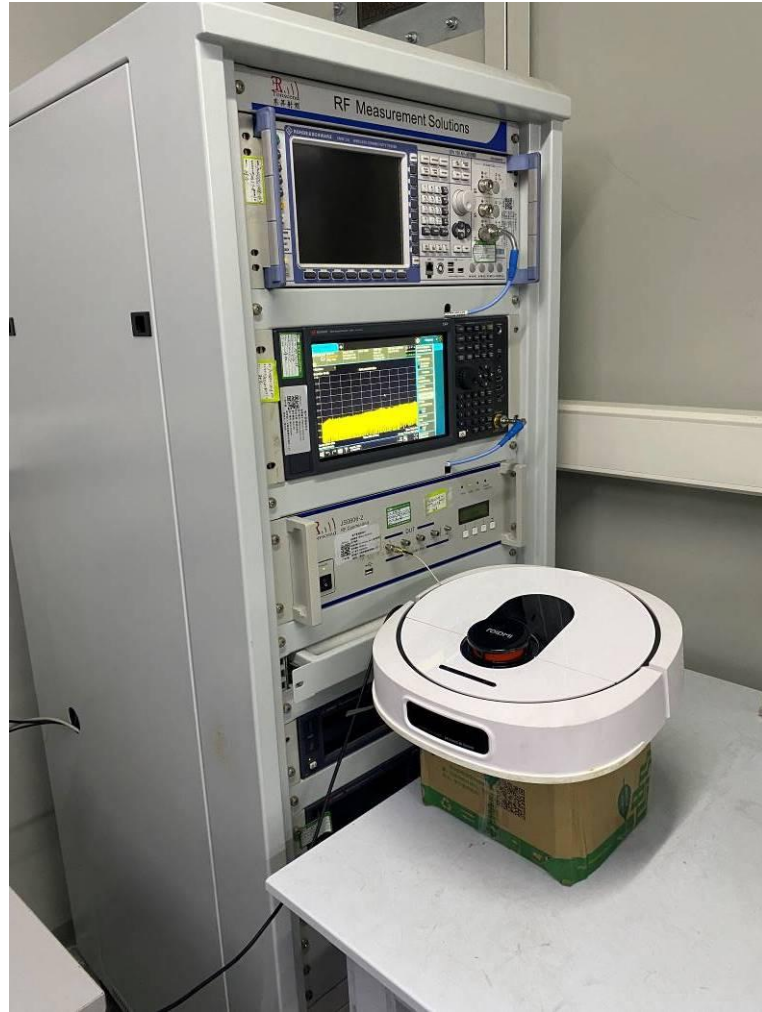

Attachment 3:

Test Setup Photo

Description: Radiated Emission Test Setup for 30MHz ~ 1GHz

Description: Radiated Emission Test Setup for Above 1GHz

Description: Conducted Test Setup Photo