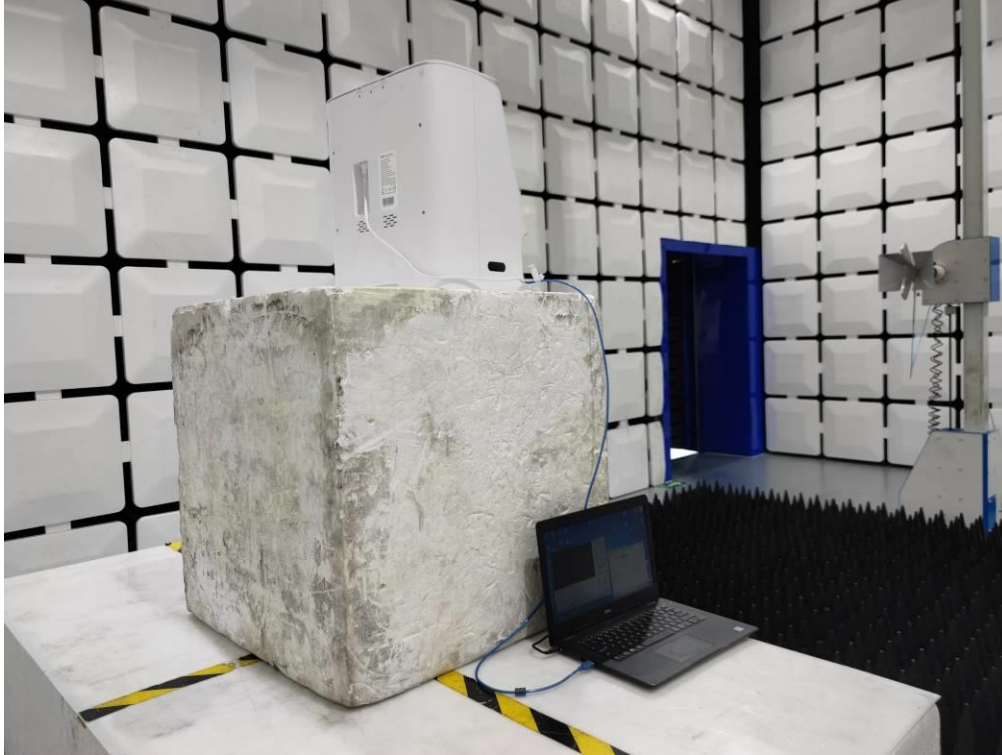

### Test Setup Photo

Description: AC Conducted Emissions Measurement

Description: Radiated Emission Test Setup for 30MHz ~ 1GHz

Description: Radiated Emission Test Setup for Above 1GHz

Description: Conducted Test Setup Photo