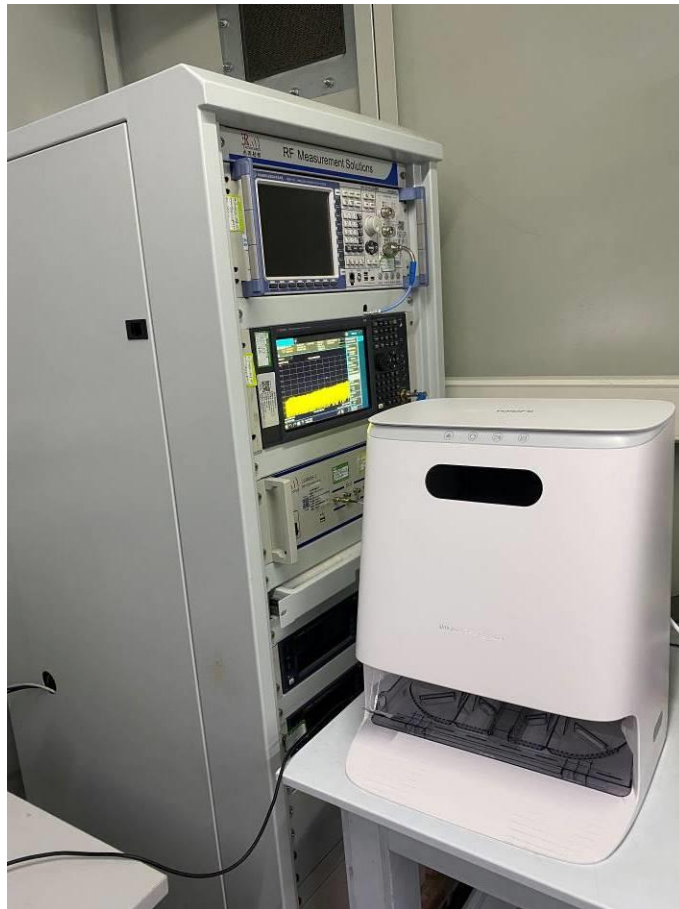

### Test Setup Photo

Description: AC Conducted Emissions Measurement

Description: Radiated Emission Test Setup for 30MHz ~ 1GHz

Description: Radiated Emission Test Setup for Above 1GHz

Description: Conducted Test Setup Photo