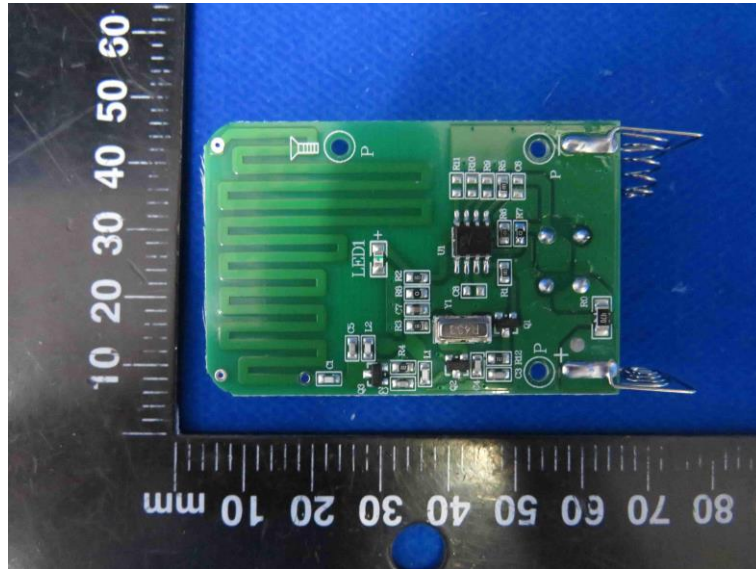

Product Name: Wireless doorbell Smart doorbell

Model No.: WHM06

### Internal Photo

-----End-----