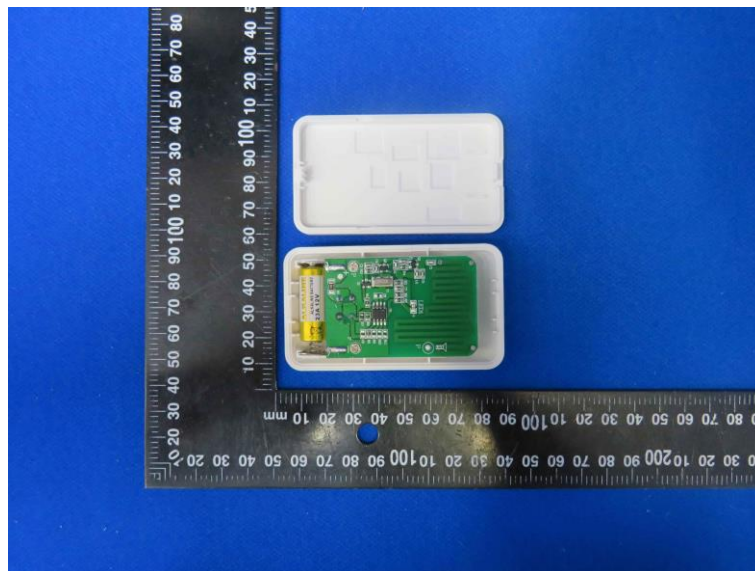

Product Name: Wireless doorbell Smart doorbell

Model No.: WHM06

### Internal Photo

-----End-----