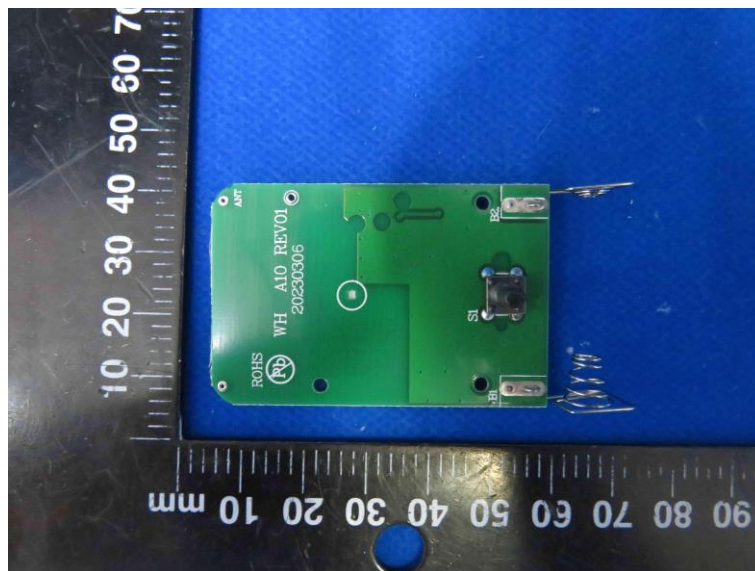

Product Name: Wireless doorbell Smart doorbell

Model No.: WHM06

## EUT Constructional Details

### Internal Photo

-----End-----