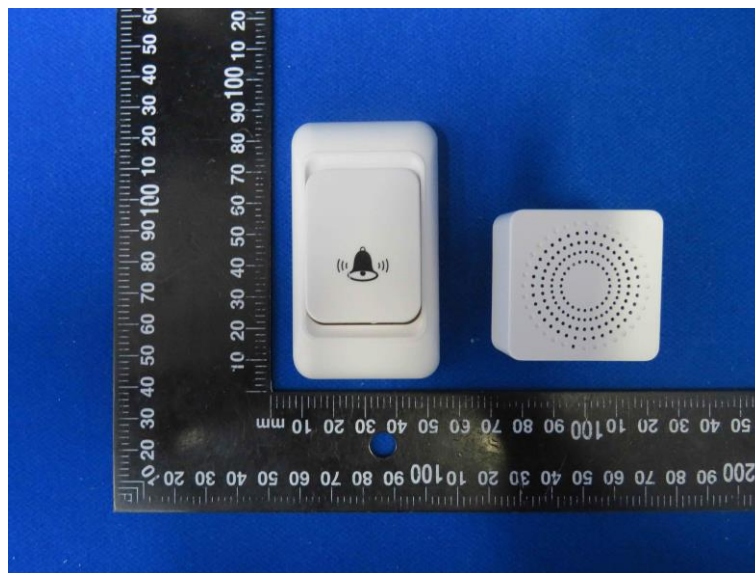

Product Name: Wireless doorbell Smart doorbell

Model No.: WHM06

EUT Constructional Details

External Photo

-----End-----