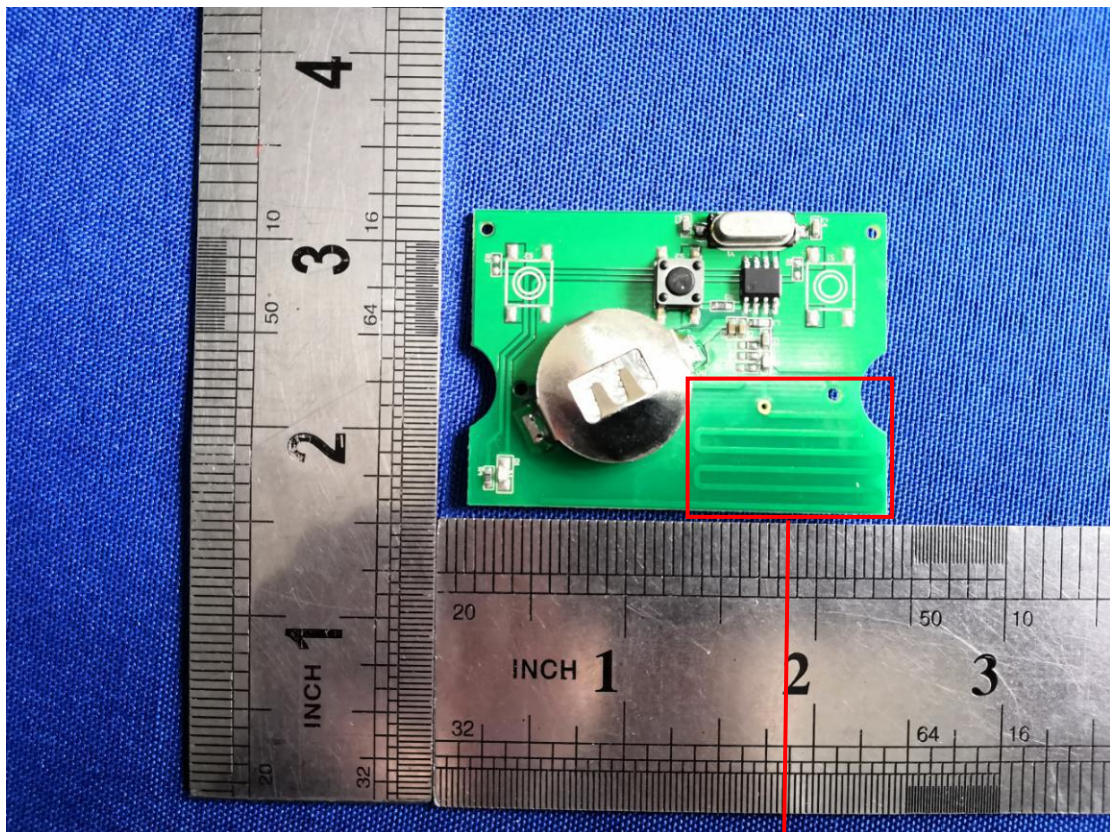

FCC ID: 2AR95-WHK001

WiFi : PCB antenna