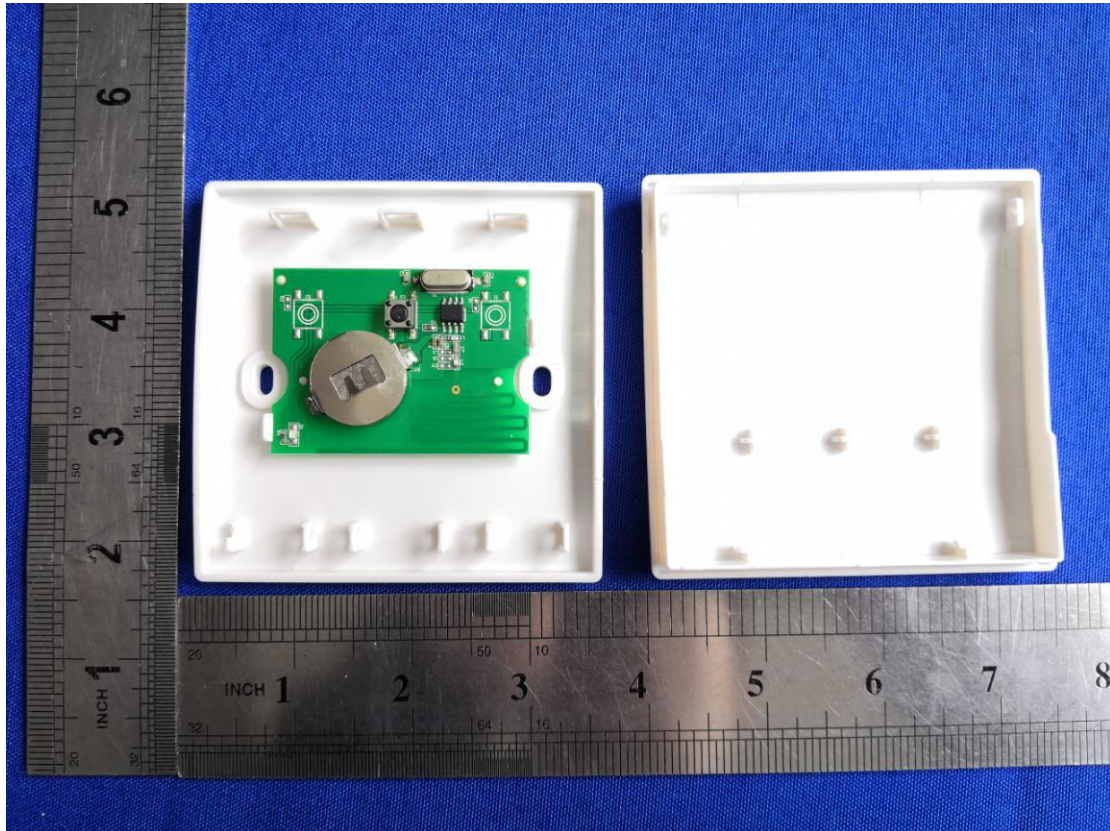

FCC ID: 2AR95-WHK001

WiFi : PCB antenna