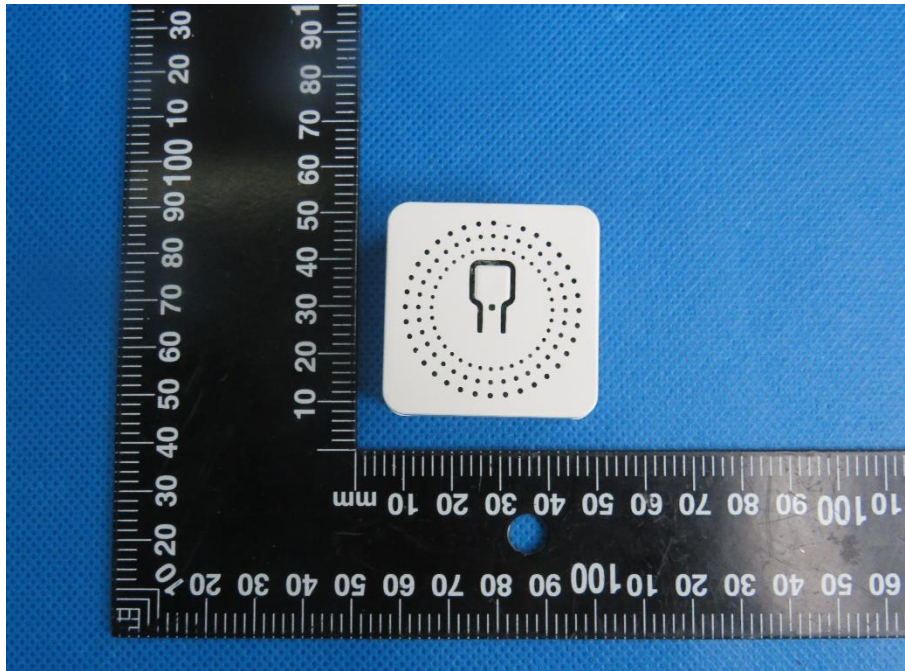

Product Name: Smart switch socket

Test Model No.: WHD02

EUT Constructional Details

External Photo

Fig.1

Fig.2

Fig.3

Fig.4