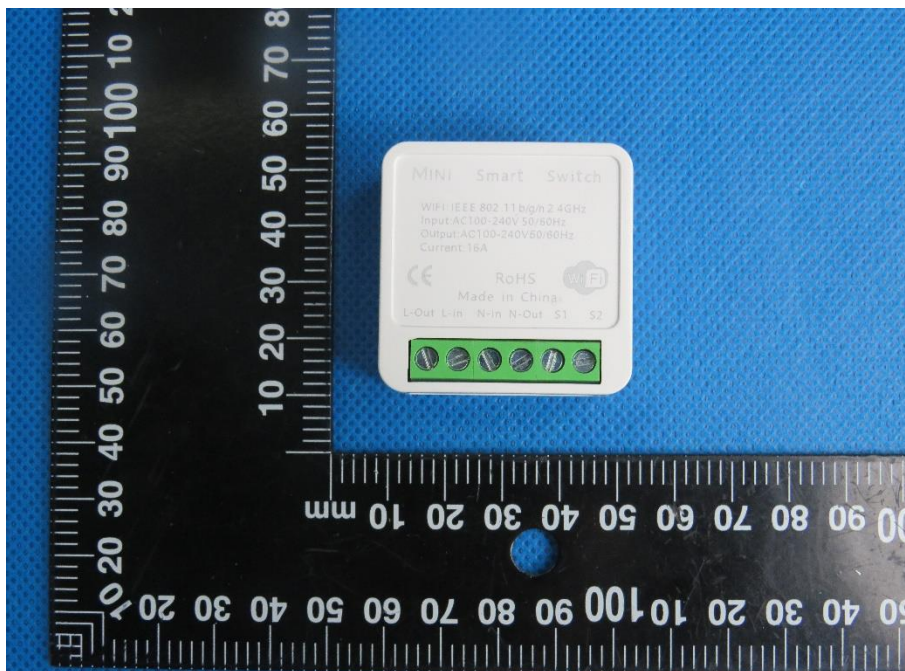

Product Name: Smart switch socket

Test Model No.: WHD02

EUT Constructional Details

External Photo

Fig.1

Fig.2

Fig.3

Fig.4