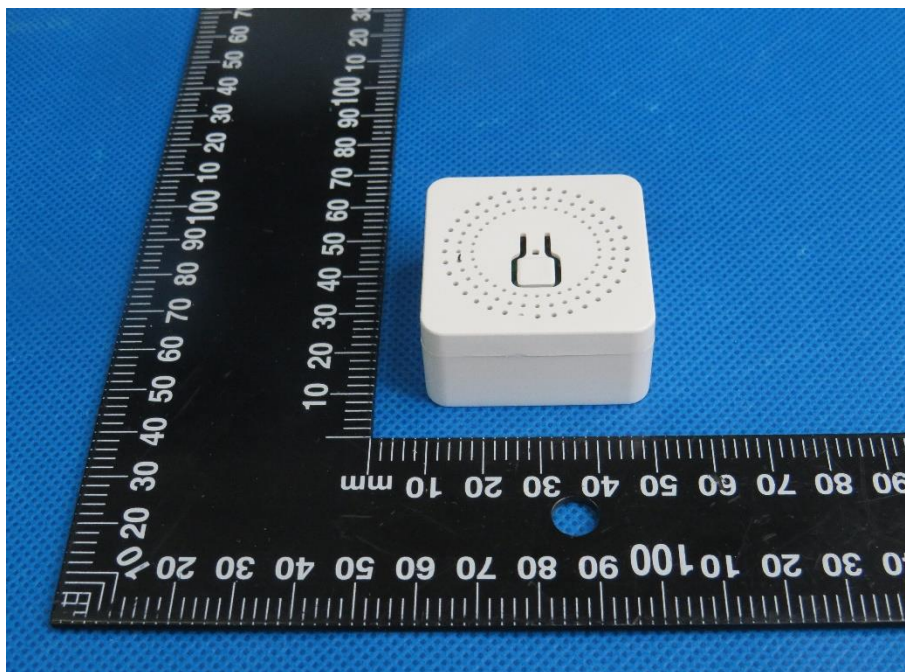

Product Name: Smart switch socket

Test Model No.: WHD02

EUT Constructional Details

External Photo

Fig.1

Fig.2

Fig.3

Fig.4