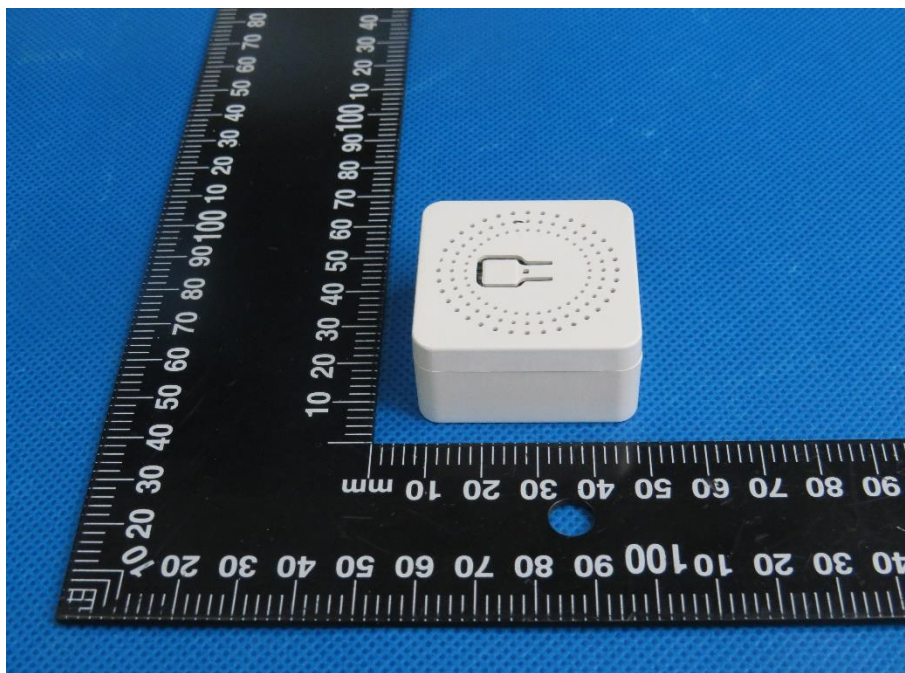

Product Name: Smart switch socket

Test Model No.: WHD02

EUT Constructional Details

External Photo

Fig.1

Fig.2

Fig.3

Fig.4