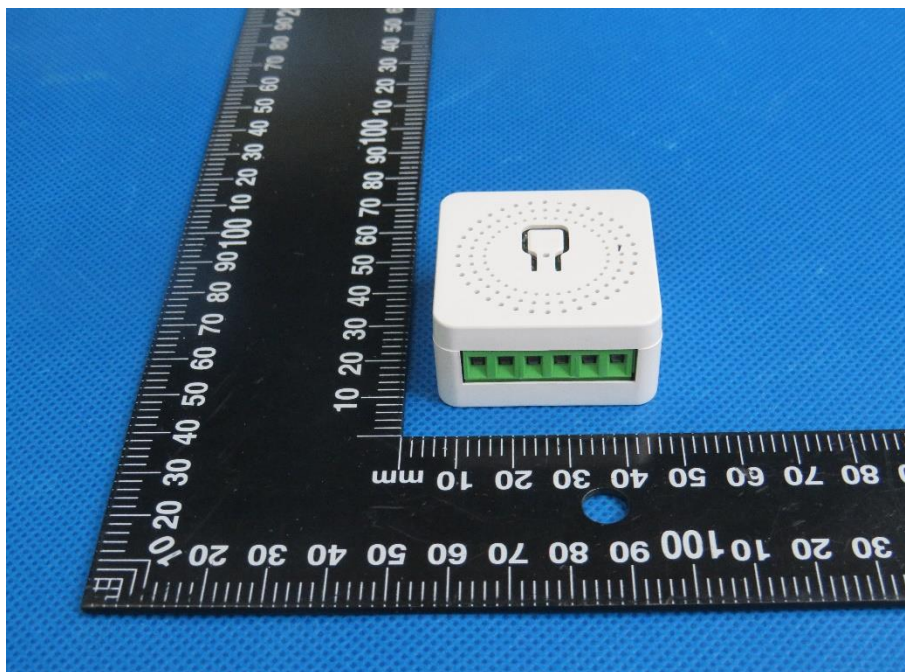

Product Name: Smart switch socket

Test Model No.: WHD02

EUT Constructional Details

External Photo

Fig.1

Fig.2

Fig.3

Fig.4